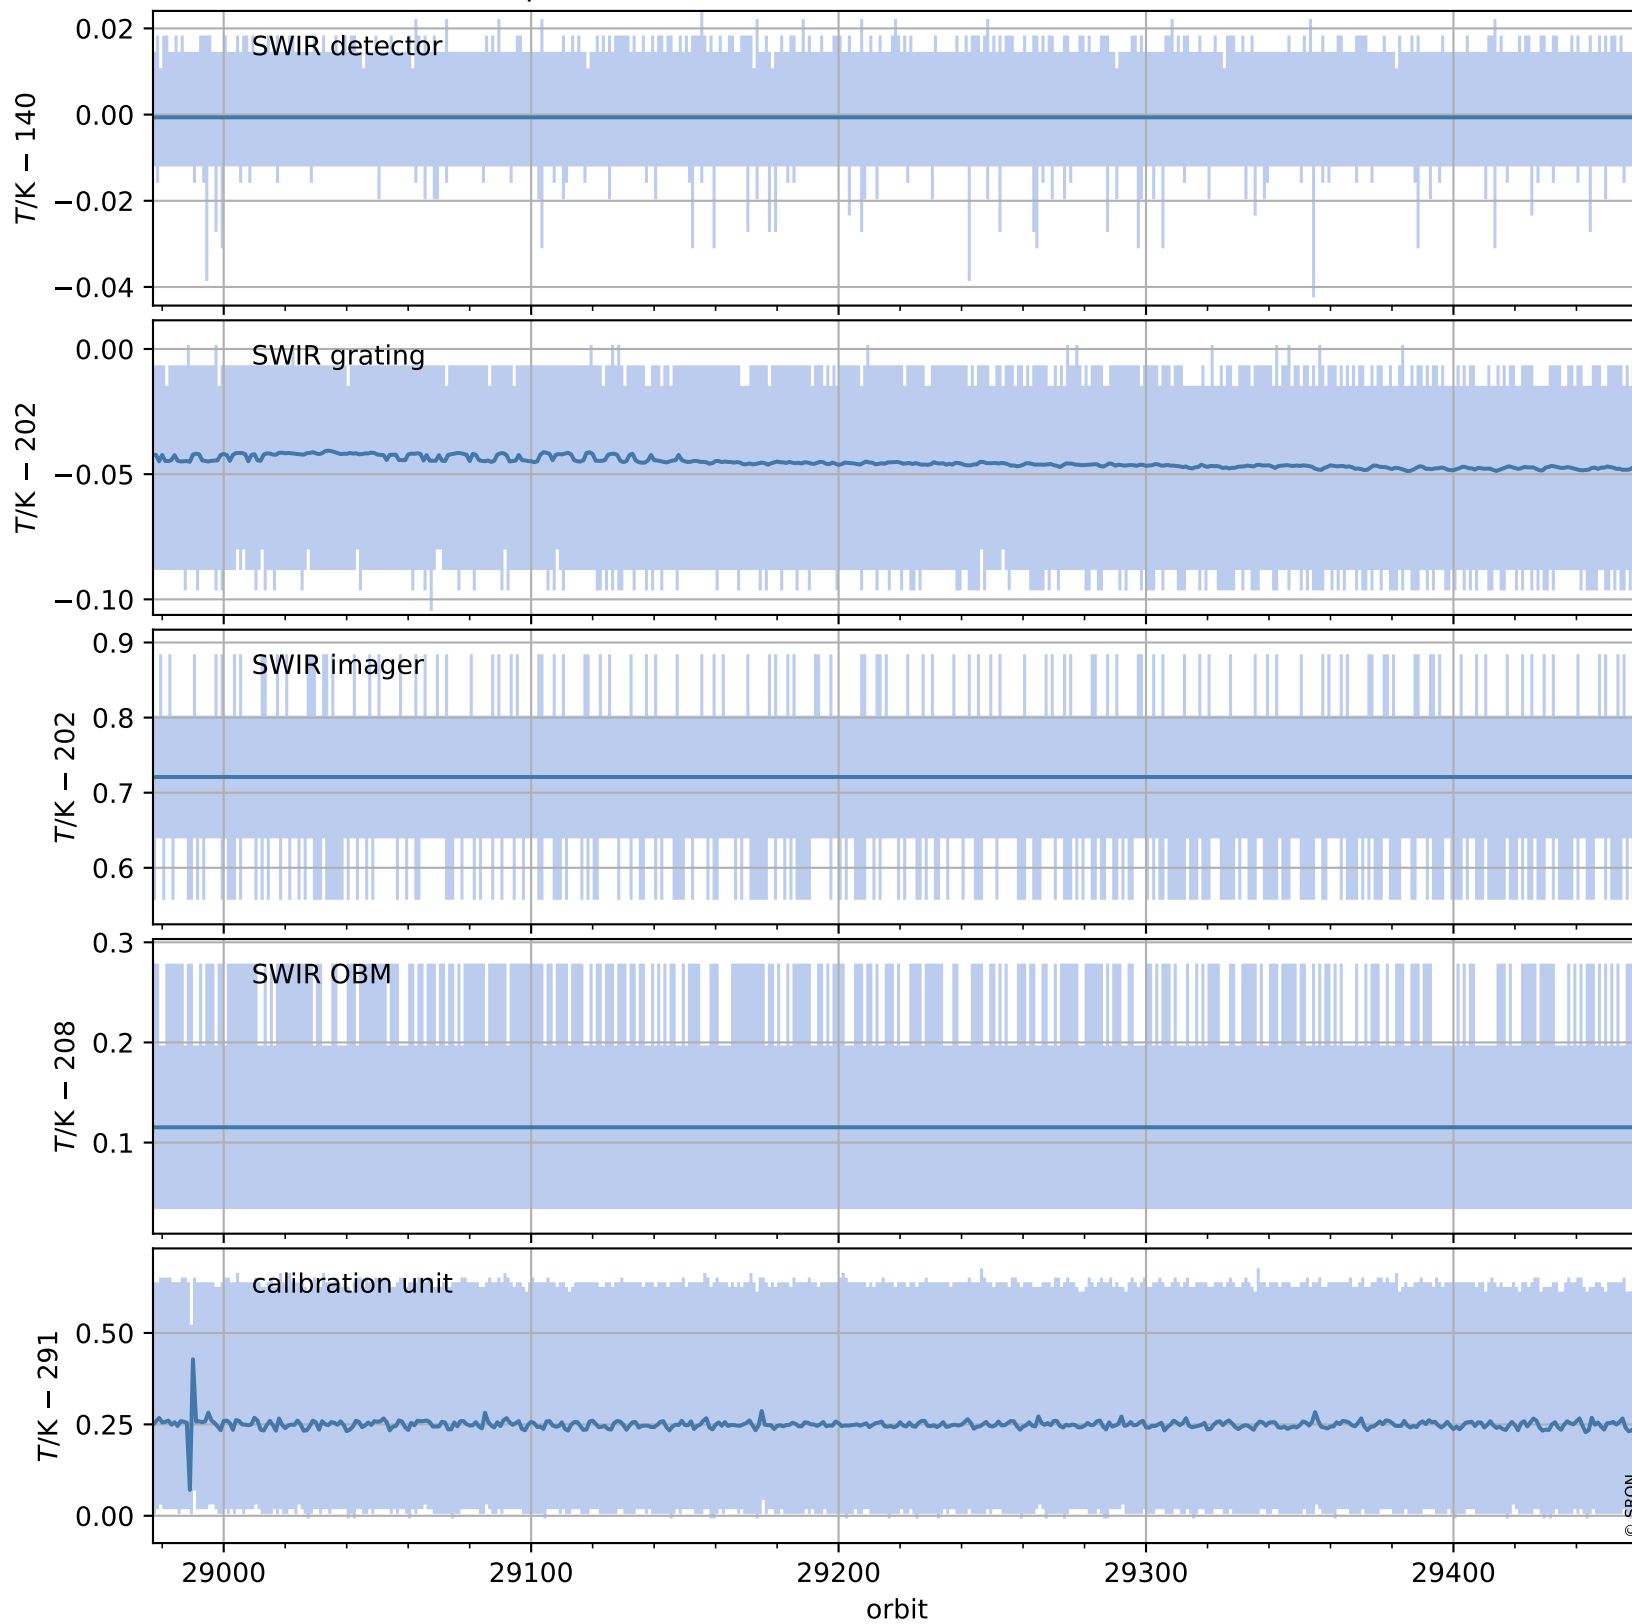

Tropomi SWIR housekeeping data

orbits : [29448, 29461]
coverage : 2023-06-20 / 2023-06-21
created : 2023-08-21T09:42:29

Temperature of sensors relevant for SWIR (one day)

Tropomi SWIR housekeeping data

orbits : [28977, 29461]
coverage : 2023-05-17 / 2023-06-21
created : 2023-08-21T09:42:29

Temperature of sensors relevant for SWIR (last month)

Tropomi SWIR housekeeping data

orbits : [29448, 29461]
coverage : 2023-06-20 / 2023-06-21
created : 2023-08-21T09:42:30

Current and duty cycle of 3 heaters relevant for SWIR (one day)

Tropomi SWIR housekeeping data

orbits : [28977, 29461]
coverage : 2023-05-17 / 2023-06-21
created : 2023-08-21T09:42:30

Current and duty cycle of 3 heaters relevant for SWIR (last month)

Tropomi SWIR housekeeping data

orbits : [29448, 29461]
coverage : 2023-06-20 / 2023-06-21
created : 2023-08-21T09:42:30

Temperature of sensors at the SWIR front-end electronics (one day)

Tropomi SWIR housekeeping data

orbits : [28977, 29461]
coverage : 2023-05-17 / 2023-06-21
created : 2023-08-21T09:42:31