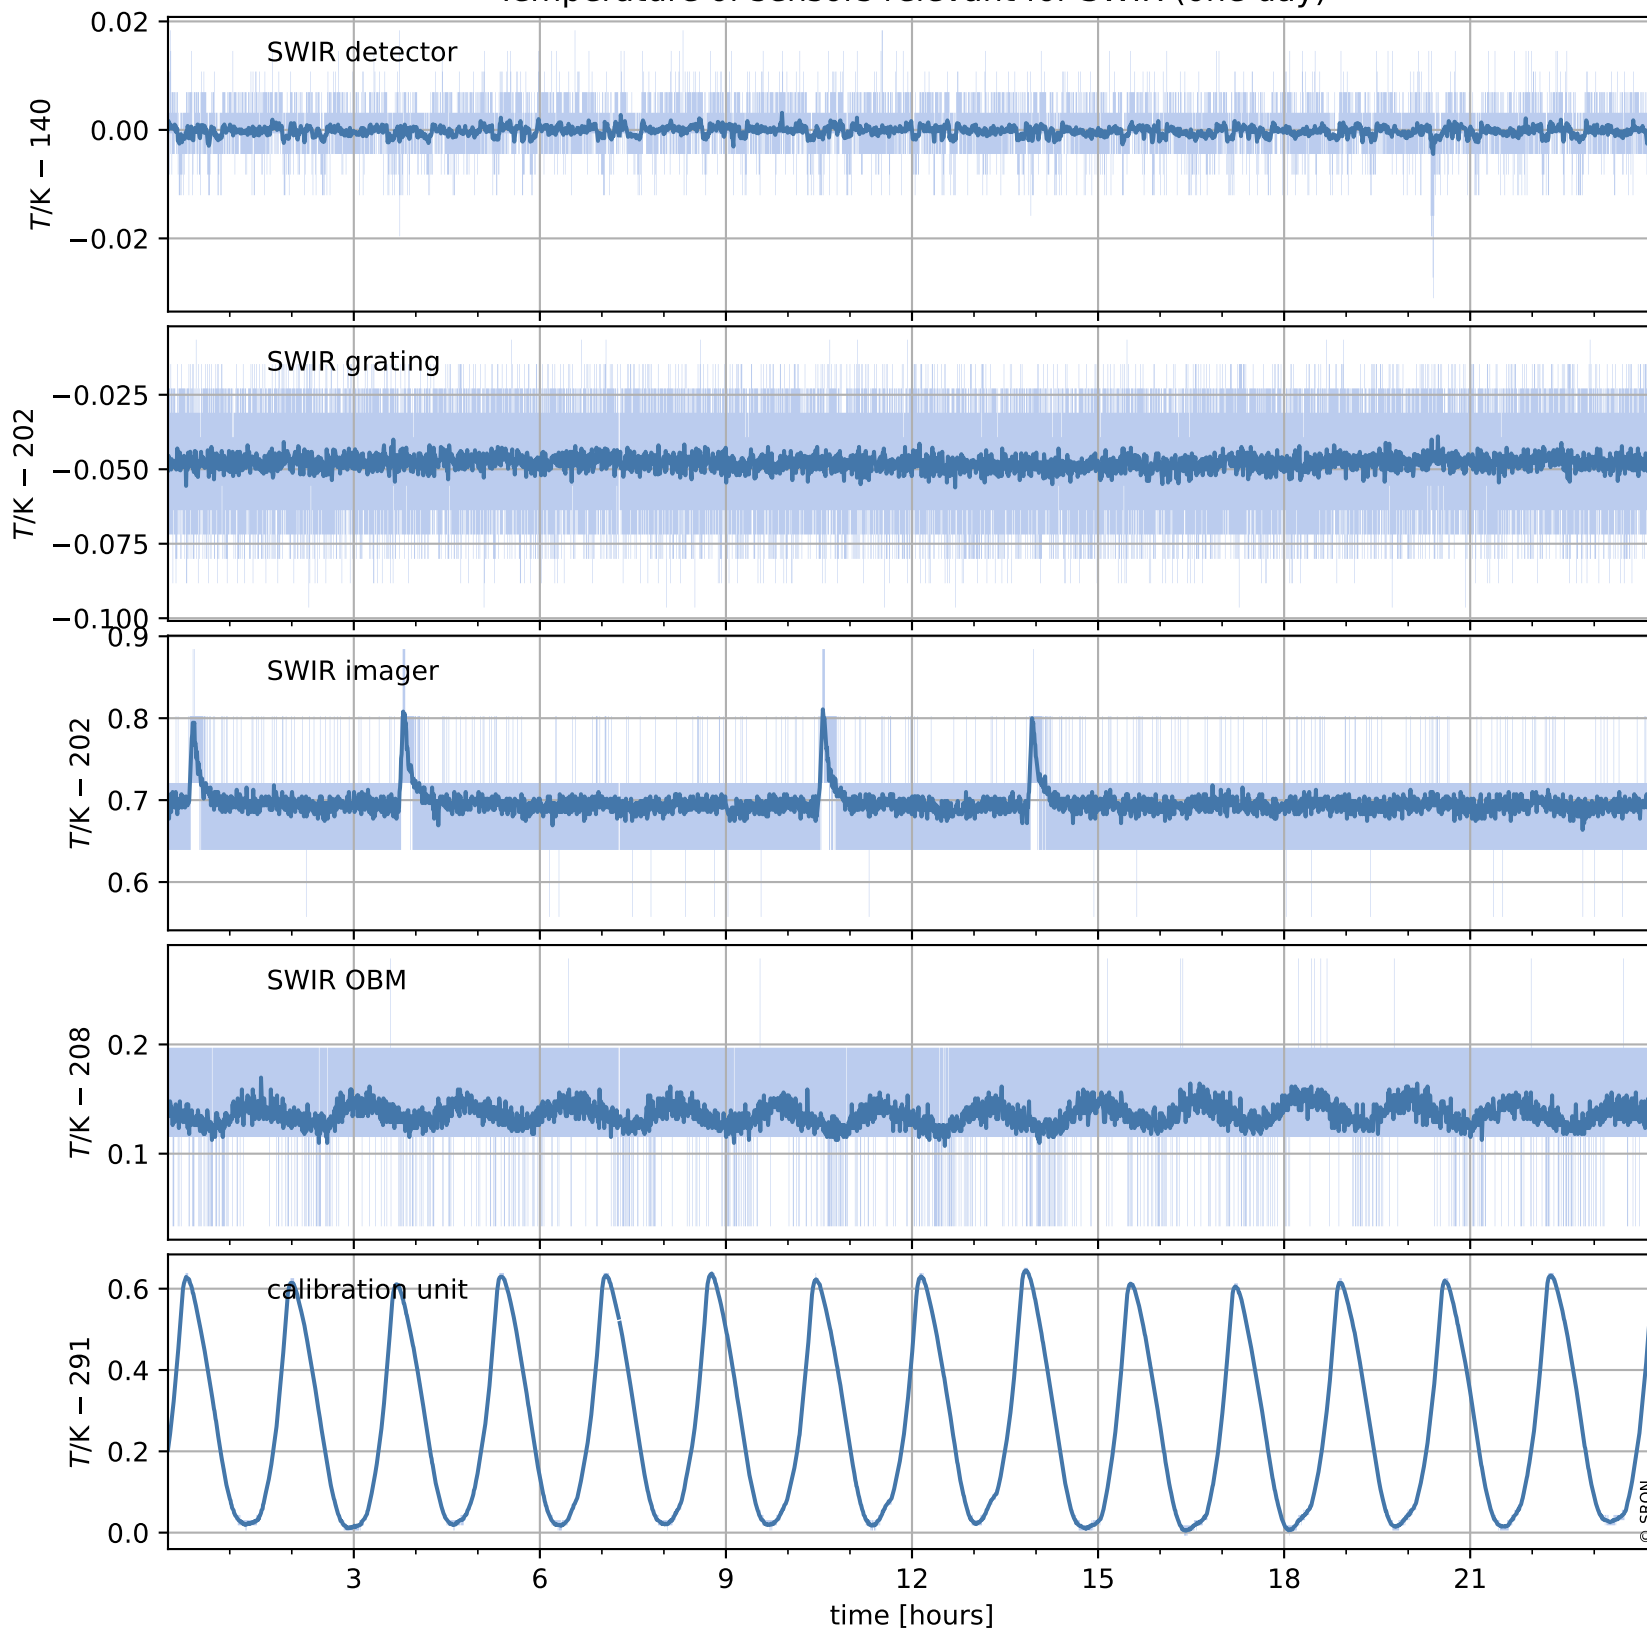

Tropomi SWIR housekeeping data

orbits : [29448, 29461]
coverage : 2023-06-20 / 2023-06-21
created : 2023-08-21T09:42:29

Temperature of sensors relevant for SWIR (one day)

Tropomi SWIR housekeeping data

orbits : [28977, 29461]
coverage : 2023-05-17 / 2023-06-21
created : 2023-08-21T09:42:29

Temperature of sensors relevant for SWIR (last month)

Tropomi SWIR housekeeping data

orbits : [29448, 29461]
coverage : 2023-06-20 / 2023-06-21
created : 2023-08-21T09:42:30

Current and duty cycle of 3 heaters relevant for SWIR (one day)