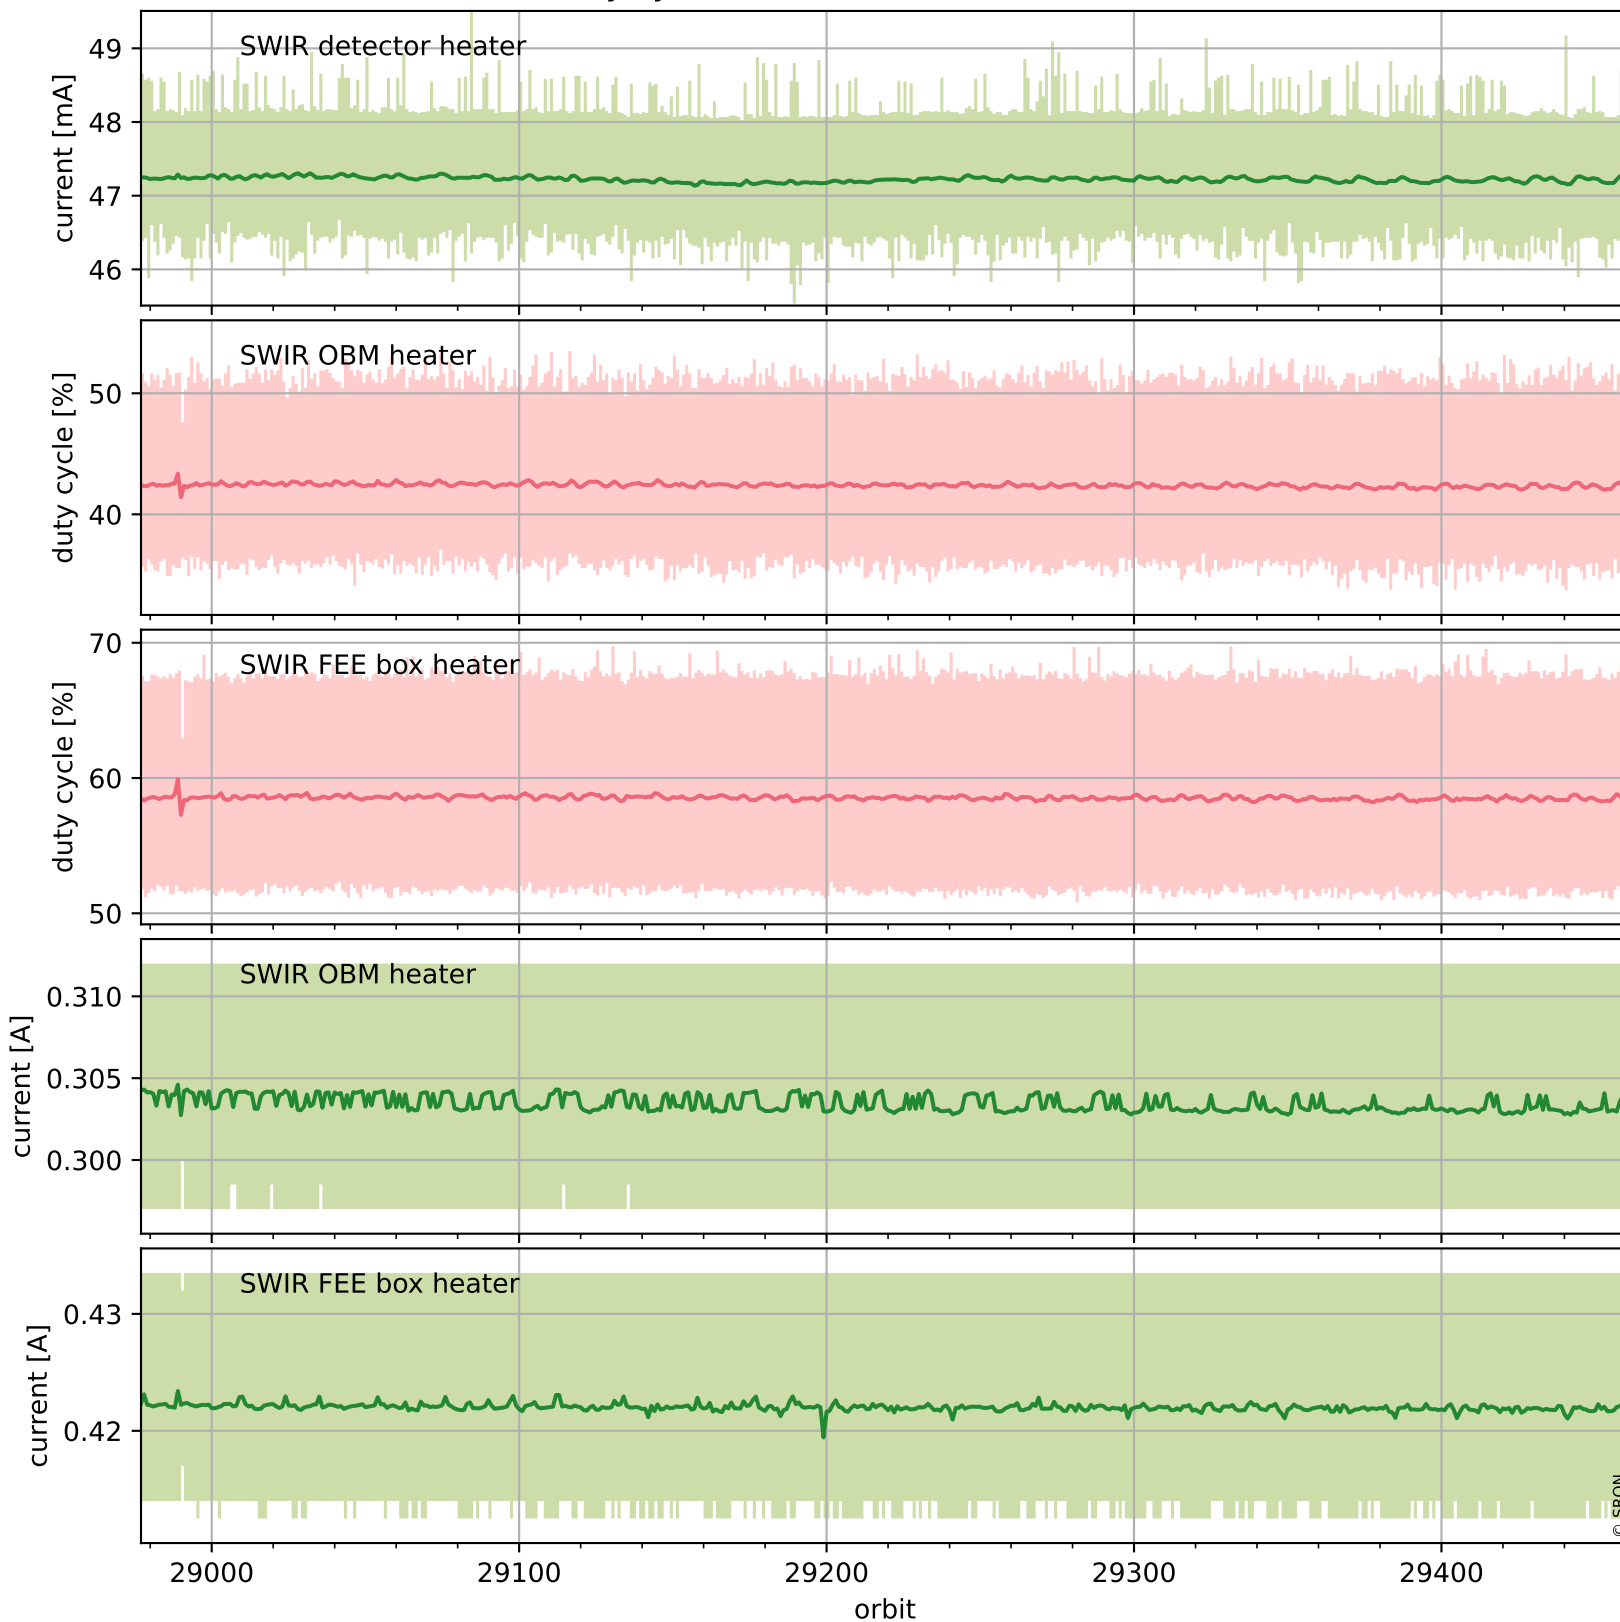

Tropomi SWIR housekeeping data

orbits : [29448, 29461]
coverage : 2023-06-20 / 2023-06-21
created : 2023-08-21T09:42:29

Temperature of sensors relevant for SWIR (one day)

Tropomi SWIR housekeeping data

orbits : [28977, 29461]
coverage : 2023-05-17 / 2023-06-21
created : 2023-08-21T09:42:29

Temperature of sensors relevant for SWIR (last month)

Tropomi SWIR housekeeping data

orbits : [29448, 29461]
coverage : 2023-06-20 / 2023-06-21
created : 2023-08-21T09:42:30

Current and duty cycle of 3 heaters relevant for SWIR (one day)

Tropomi SWIR housekeeping data

orbits : [28977, 29461]
coverage : 2023-05-17 / 2023-06-21
created : 2023-08-21T09:42:30

Current and duty cycle of 3 heaters relevant for SWIR (last month)

Tropomi SWIR housekeeping data

orbits : [29448, 29461]
coverage : 2023-06-20 / 2023-06-21
created : 2023-08-21T09:42:30

Temperature of sensors at the SWIR front-end electronics (one day)

Tropomi SWIR housekeeping data

orbits : [28977, 29461]
coverage : 2023-05-17 / 2023-06-21
created : 2023-08-21T09:42:31