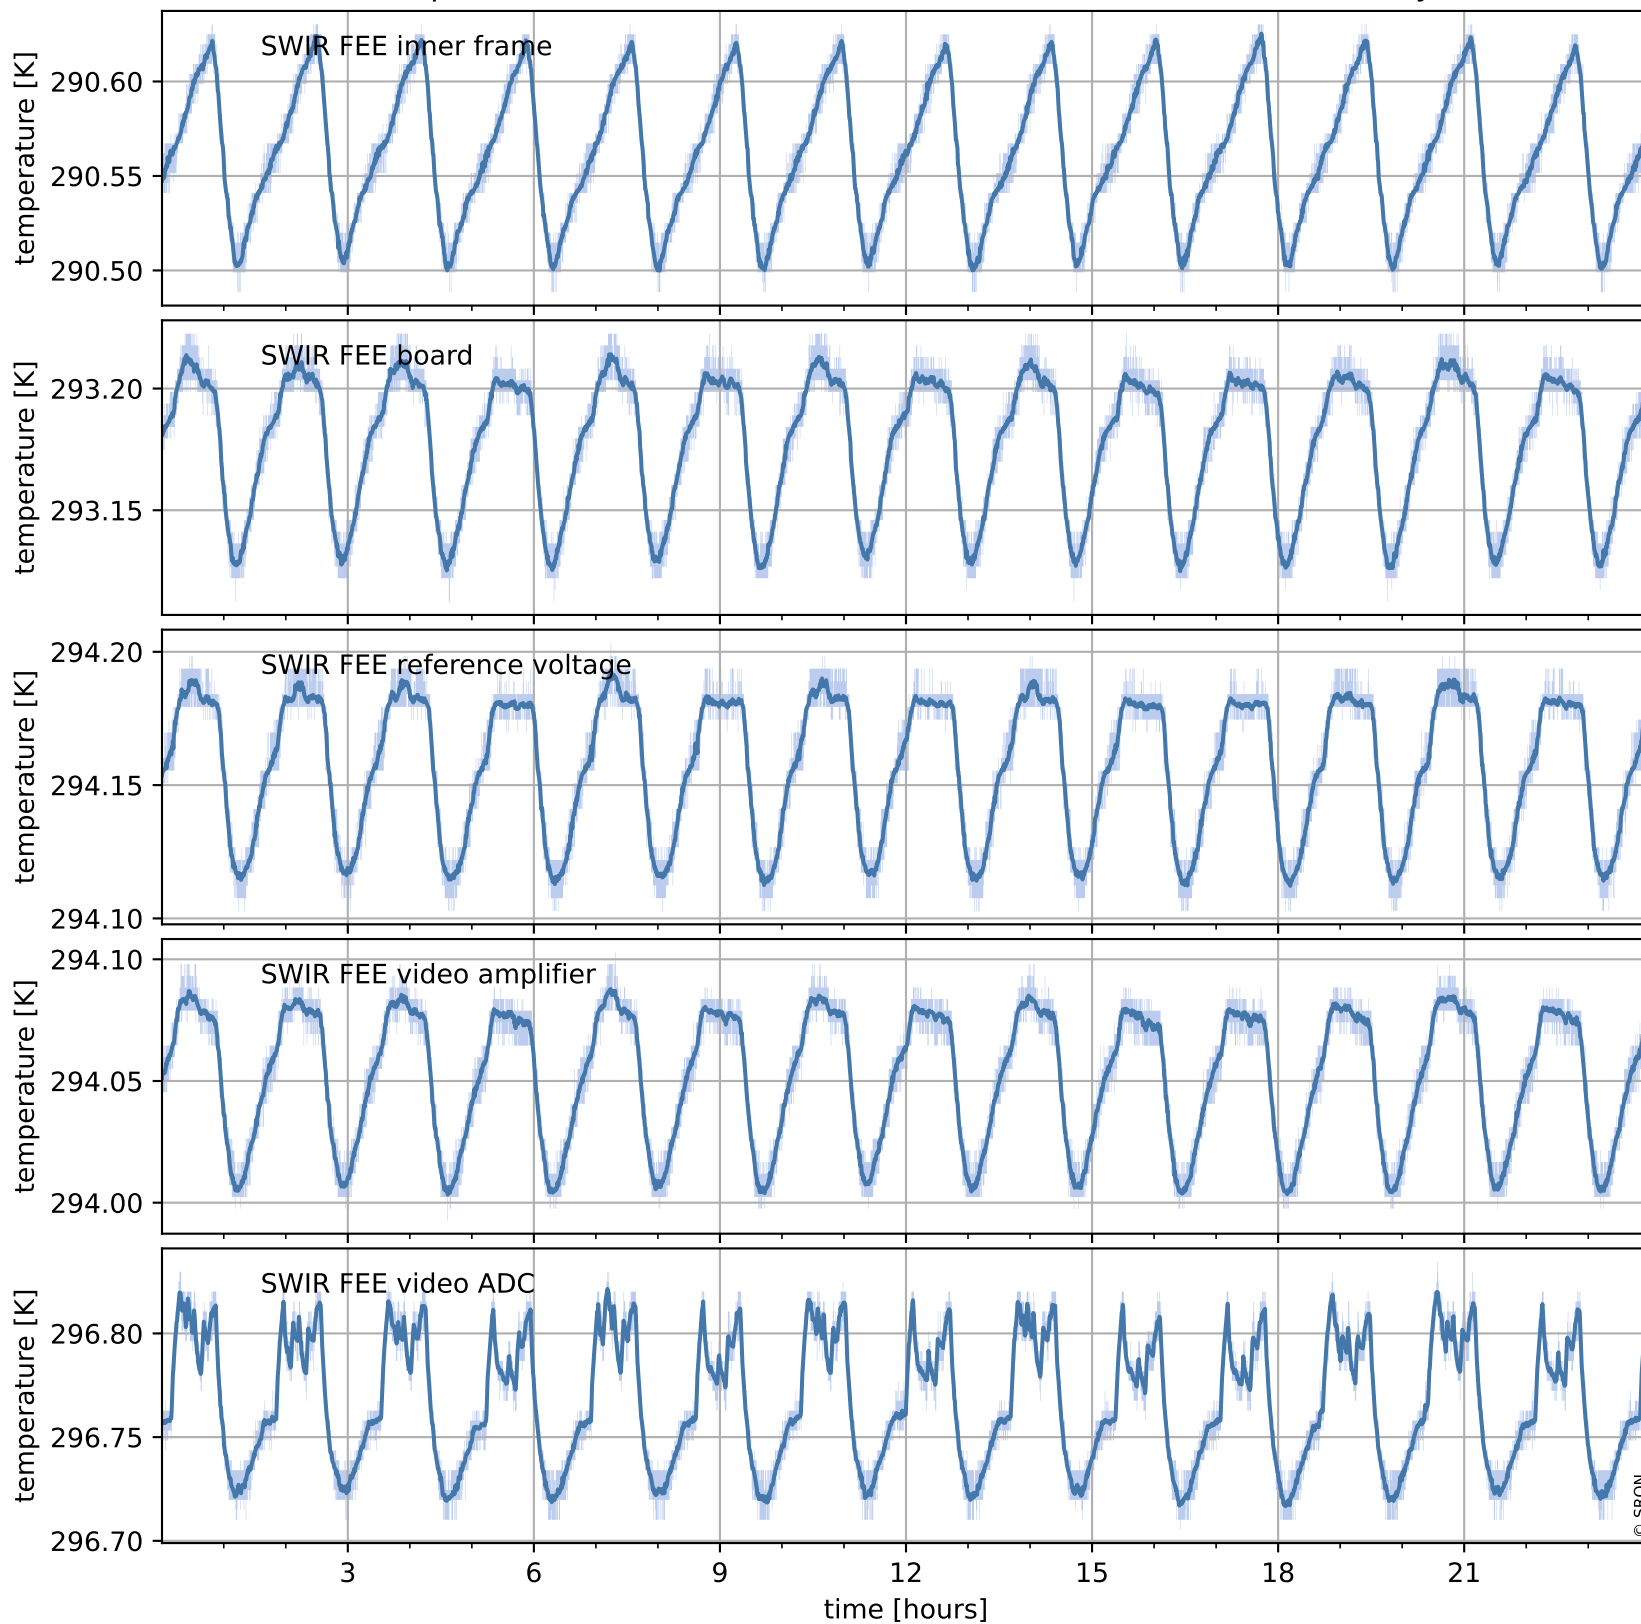

Tropomi SWIR housekeeping data

orbits : [29448, 29461]
coverage : 2023-06-20 / 2023-06-21
created : 2023-08-21T09:42:29

Temperature of sensors relevant for SWIR (one day)

Tropomi SWIR housekeeping data

orbits : [28977, 29461]
coverage : 2023-05-17 / 2023-06-21
created : 2023-08-21T09:42:29

Temperature of sensors relevant for SWIR (last month)

Tropomi SWIR housekeeping data

orbits : [29448, 29461]
coverage : 2023-06-20 / 2023-06-21
created : 2023-08-21T09:42:30

Current and duty cycle of 3 heaters relevant for SWIR (one day)

Tropomi SWIR housekeeping data

orbits : [28977, 29461]
coverage : 2023-05-17 / 2023-06-21
created : 2023-08-21T09:42:30

Current and duty cycle of 3 heaters relevant for SWIR (last month)

Tropomi SWIR housekeeping data

orbits : [29448, 29461]
coverage : 2023-06-20 / 2023-06-21
created : 2023-08-21T09:42:30

Temperature of sensors at the SWIR front-end electronics (one day)

Tropomi SWIR housekeeping data

orbits : [28977, 29461]
coverage : 2023-05-17 / 2023-06-21
created : 2023-08-21T09:42:31