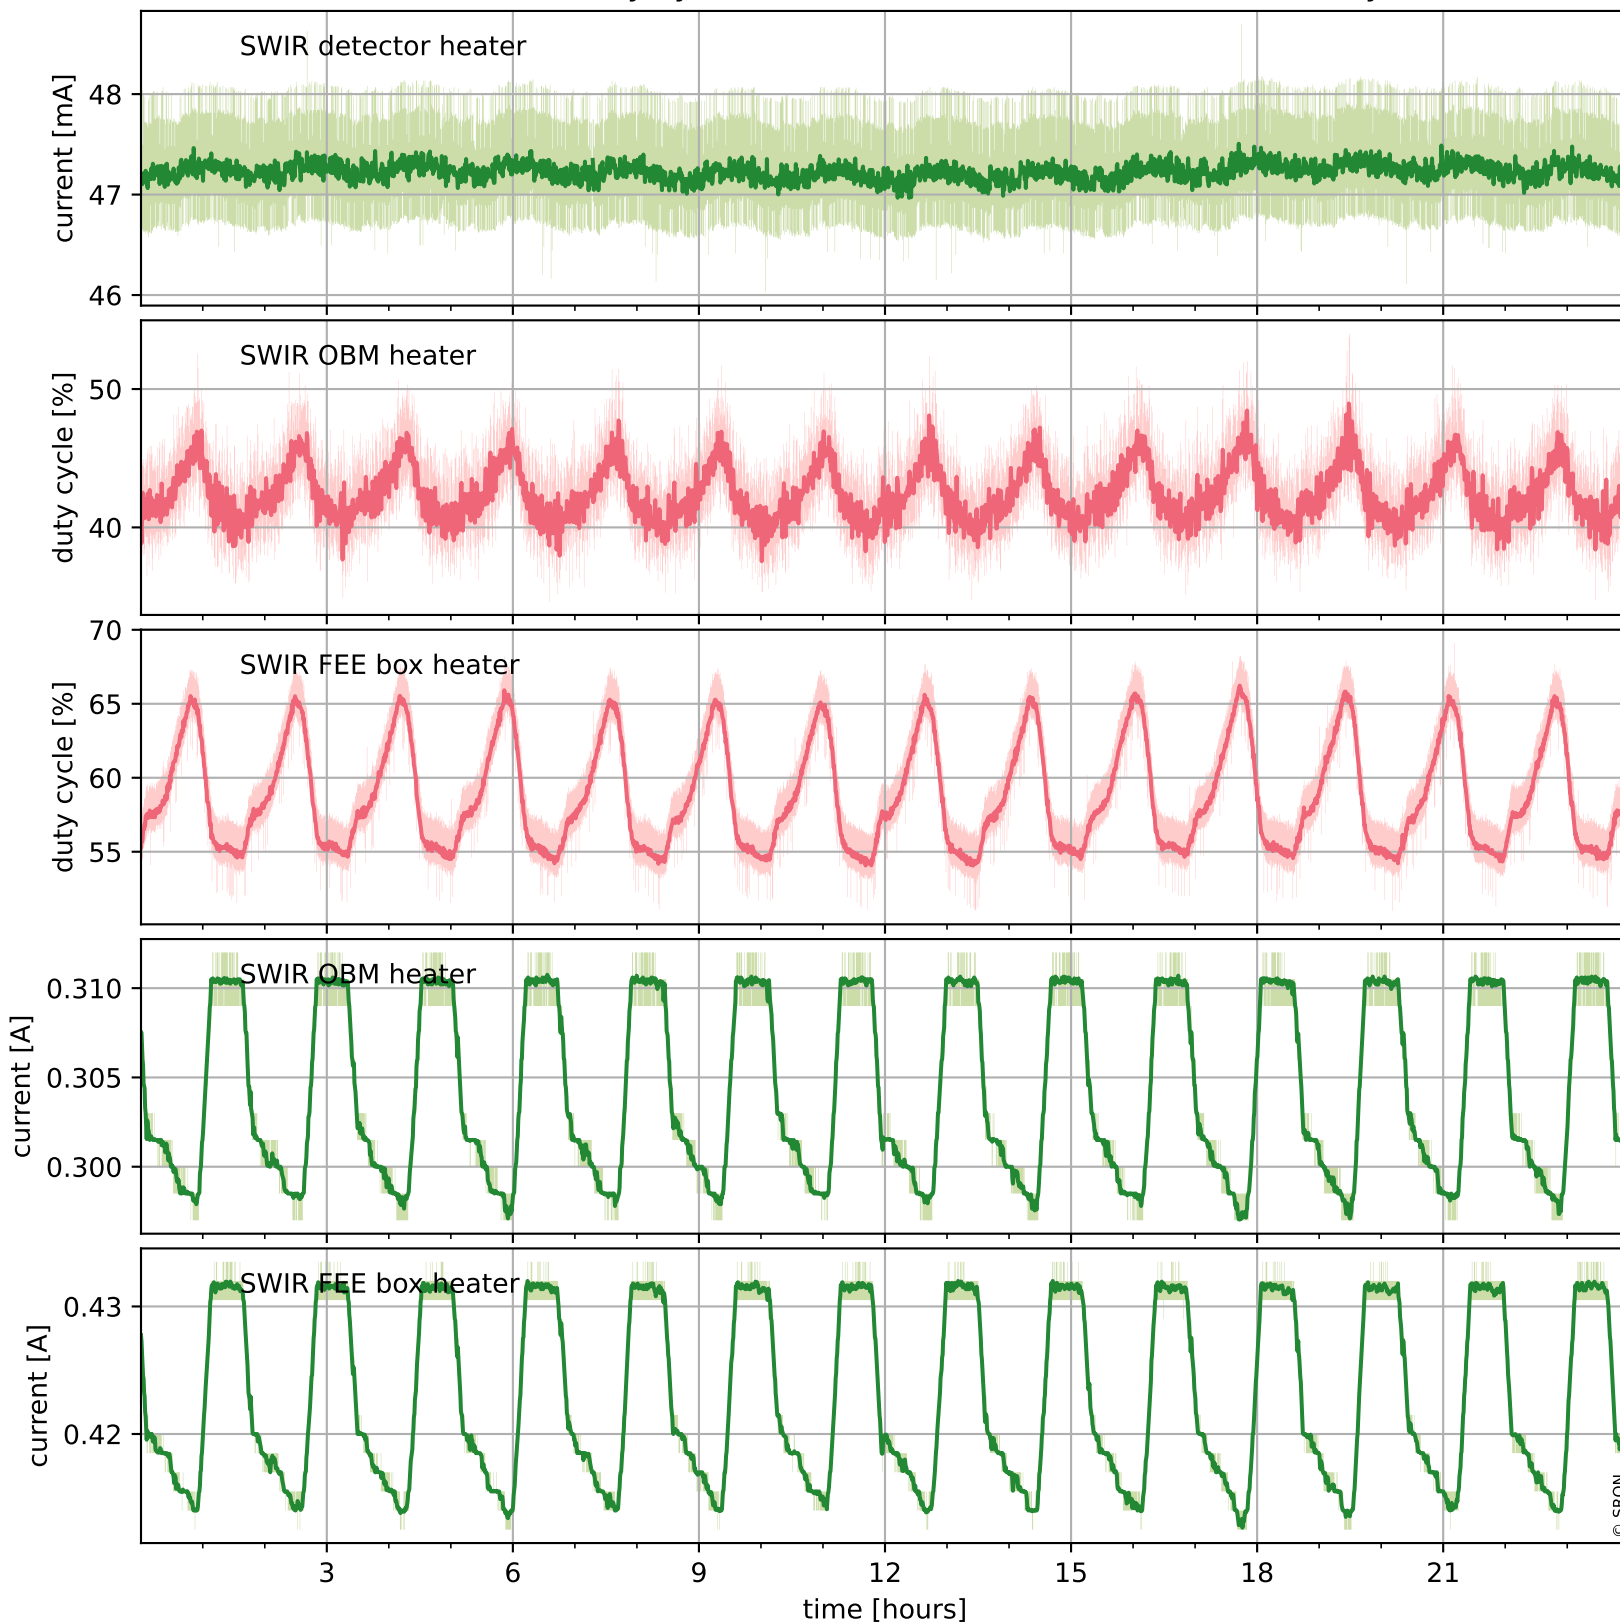

Tropomi SWIR housekeeping data

orbits : [29448, 29461]
coverage : 2023-06-20 / 2023-06-21
created : 2023-08-21T09:42:29

Temperature of sensors relevant for SWIR (one day)

Tropomi SWIR housekeeping data

orbits : [28977, 29461]
coverage : 2023-05-17 / 2023-06-21
created : 2023-08-21T09:42:29

Temperature of sensors relevant for SWIR (last month)

Tropomi SWIR housekeeping data

orbits : [29448, 29461]
coverage : 2023-06-20 / 2023-06-21
created : 2023-08-21T09:42:30

Current and duty cycle of 3 heaters relevant for SWIR (one day)

Tropomi SWIR housekeeping data

orbits : [28977, 29461]
coverage : 2023-05-17 / 2023-06-21
created : 2023-08-21T09:42:30

Current and duty cycle of 3 heaters relevant for SWIR (last month)

Tropomi SWIR housekeeping data