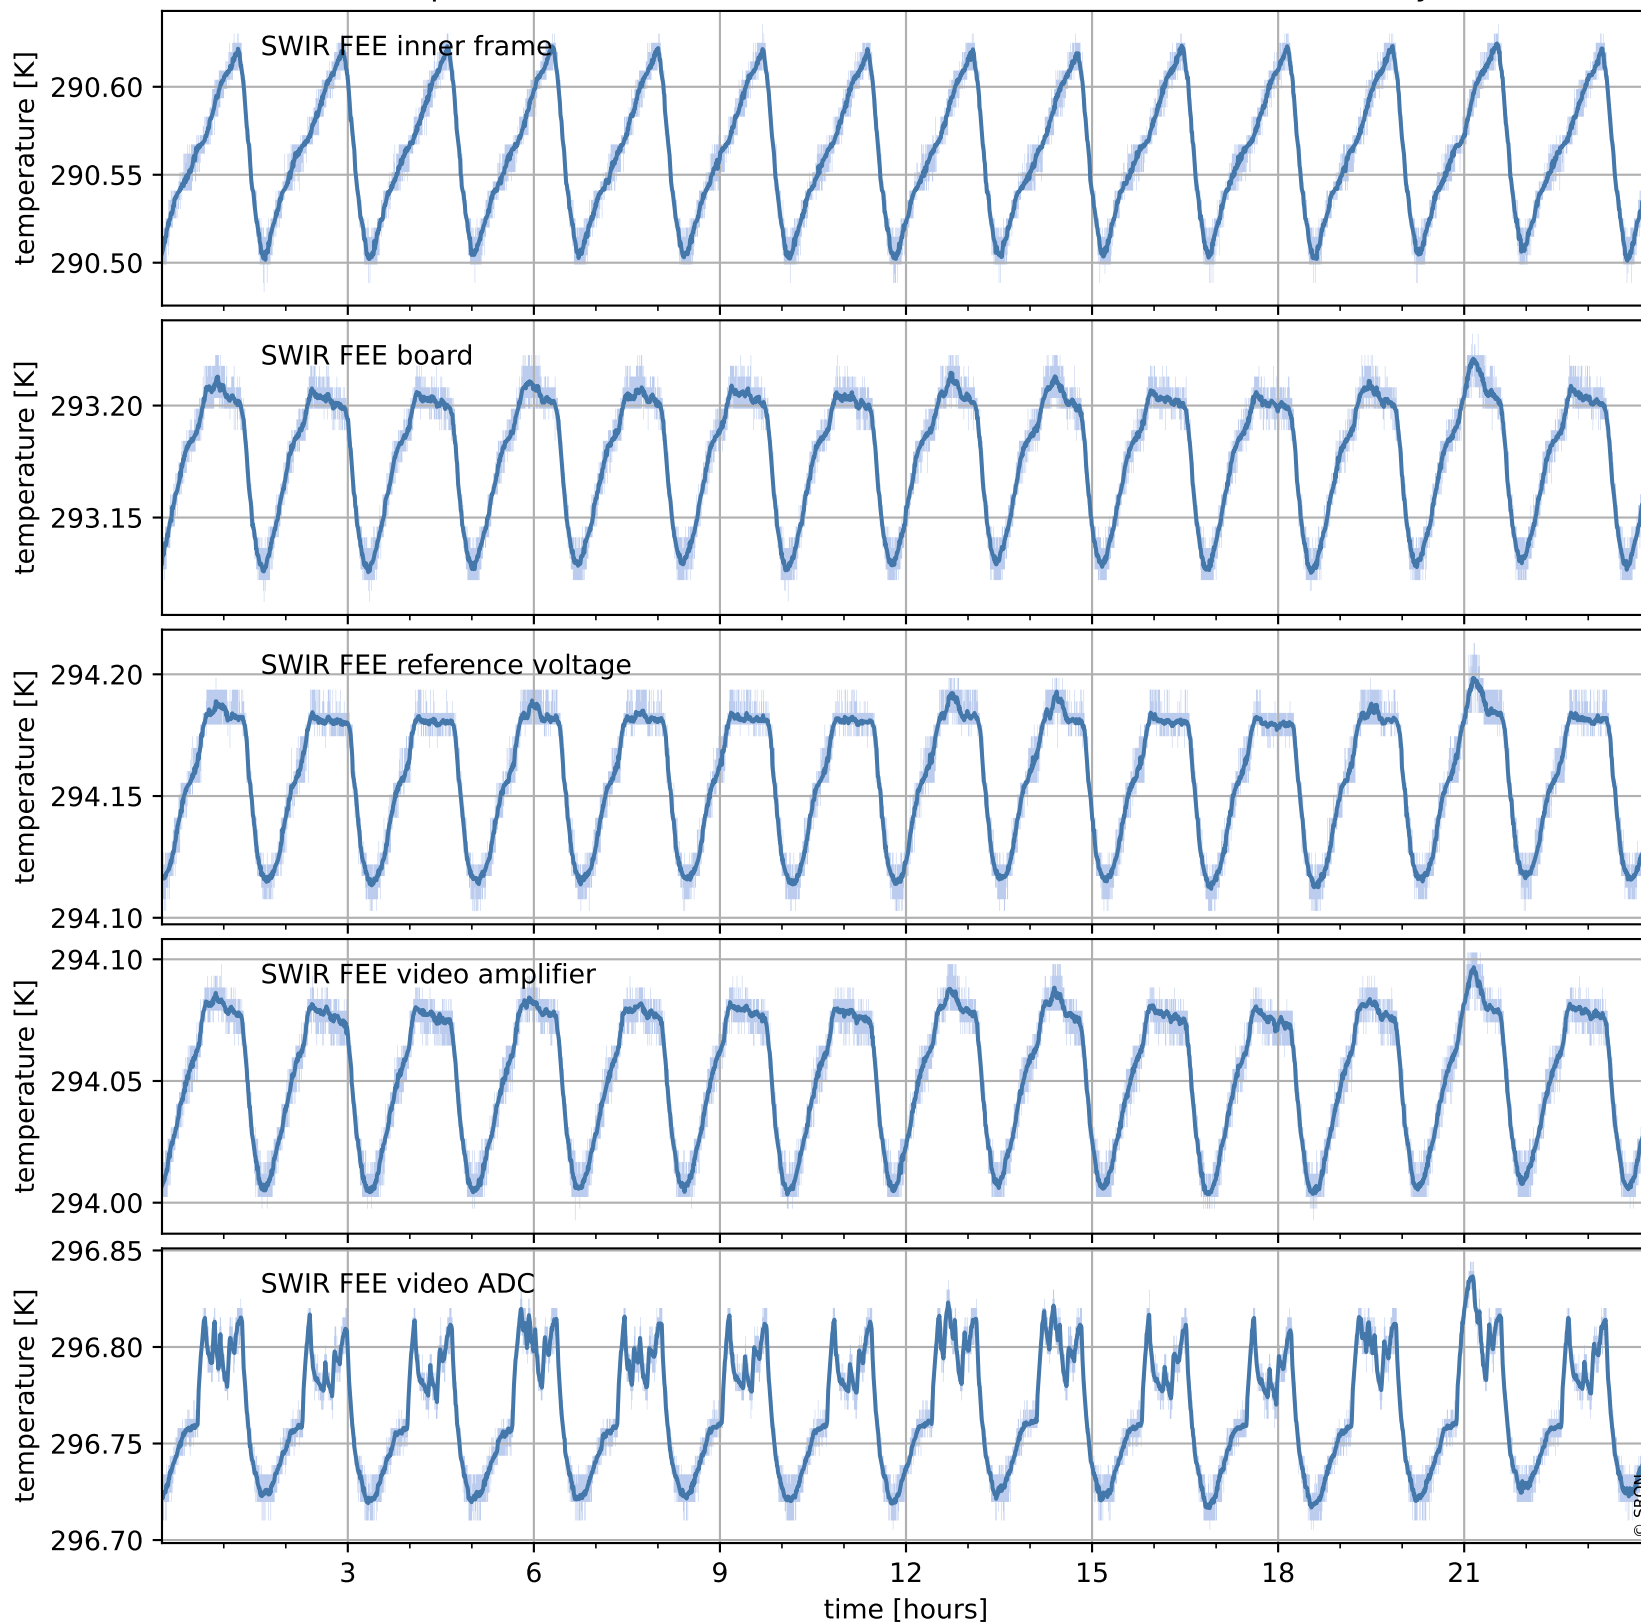

Tropomi SWIR housekeeping data

orbits : [29505, 29518]
coverage : 2023-06-24 / 2023-06-25
created : 2023-08-21T09:42:38

Temperature of sensors relevant for SWIR (one day)

Tropomi SWIR housekeeping data

orbits : [29034, 29518]
coverage : 2023-05-21 / 2023-06-25
created : 2023-08-21T09:42:39

Temperature of sensors relevant for SWIR (last month)

Tropomi SWIR housekeeping data

orbits : [29505, 29518]
coverage : 2023-06-24 / 2023-06-25
created : 2023-08-21T09:42:39

Current and duty cycle of 3 heaters relevant for SWIR (one day)

Tropomi SWIR housekeeping data

orbits : [29034, 29518]
coverage : 2023-05-21 / 2023-06-25
created : 2023-08-21T09:42:40

Current and duty cycle of 3 heaters relevant for SWIR (last month)

Tropomi SWIR housekeeping data

orbits : [29505, 29518]
coverage : 2023-06-24 / 2023-06-25
created : 2023-08-21T09:42:40

Temperature of sensors at the SWIR front-end electronics (one day)

Tropomi SWIR housekeeping data

orbits : [29034, 29518]
coverage : 2023-05-21 / 2023-06-25
created : 2023-08-21T09:42:40