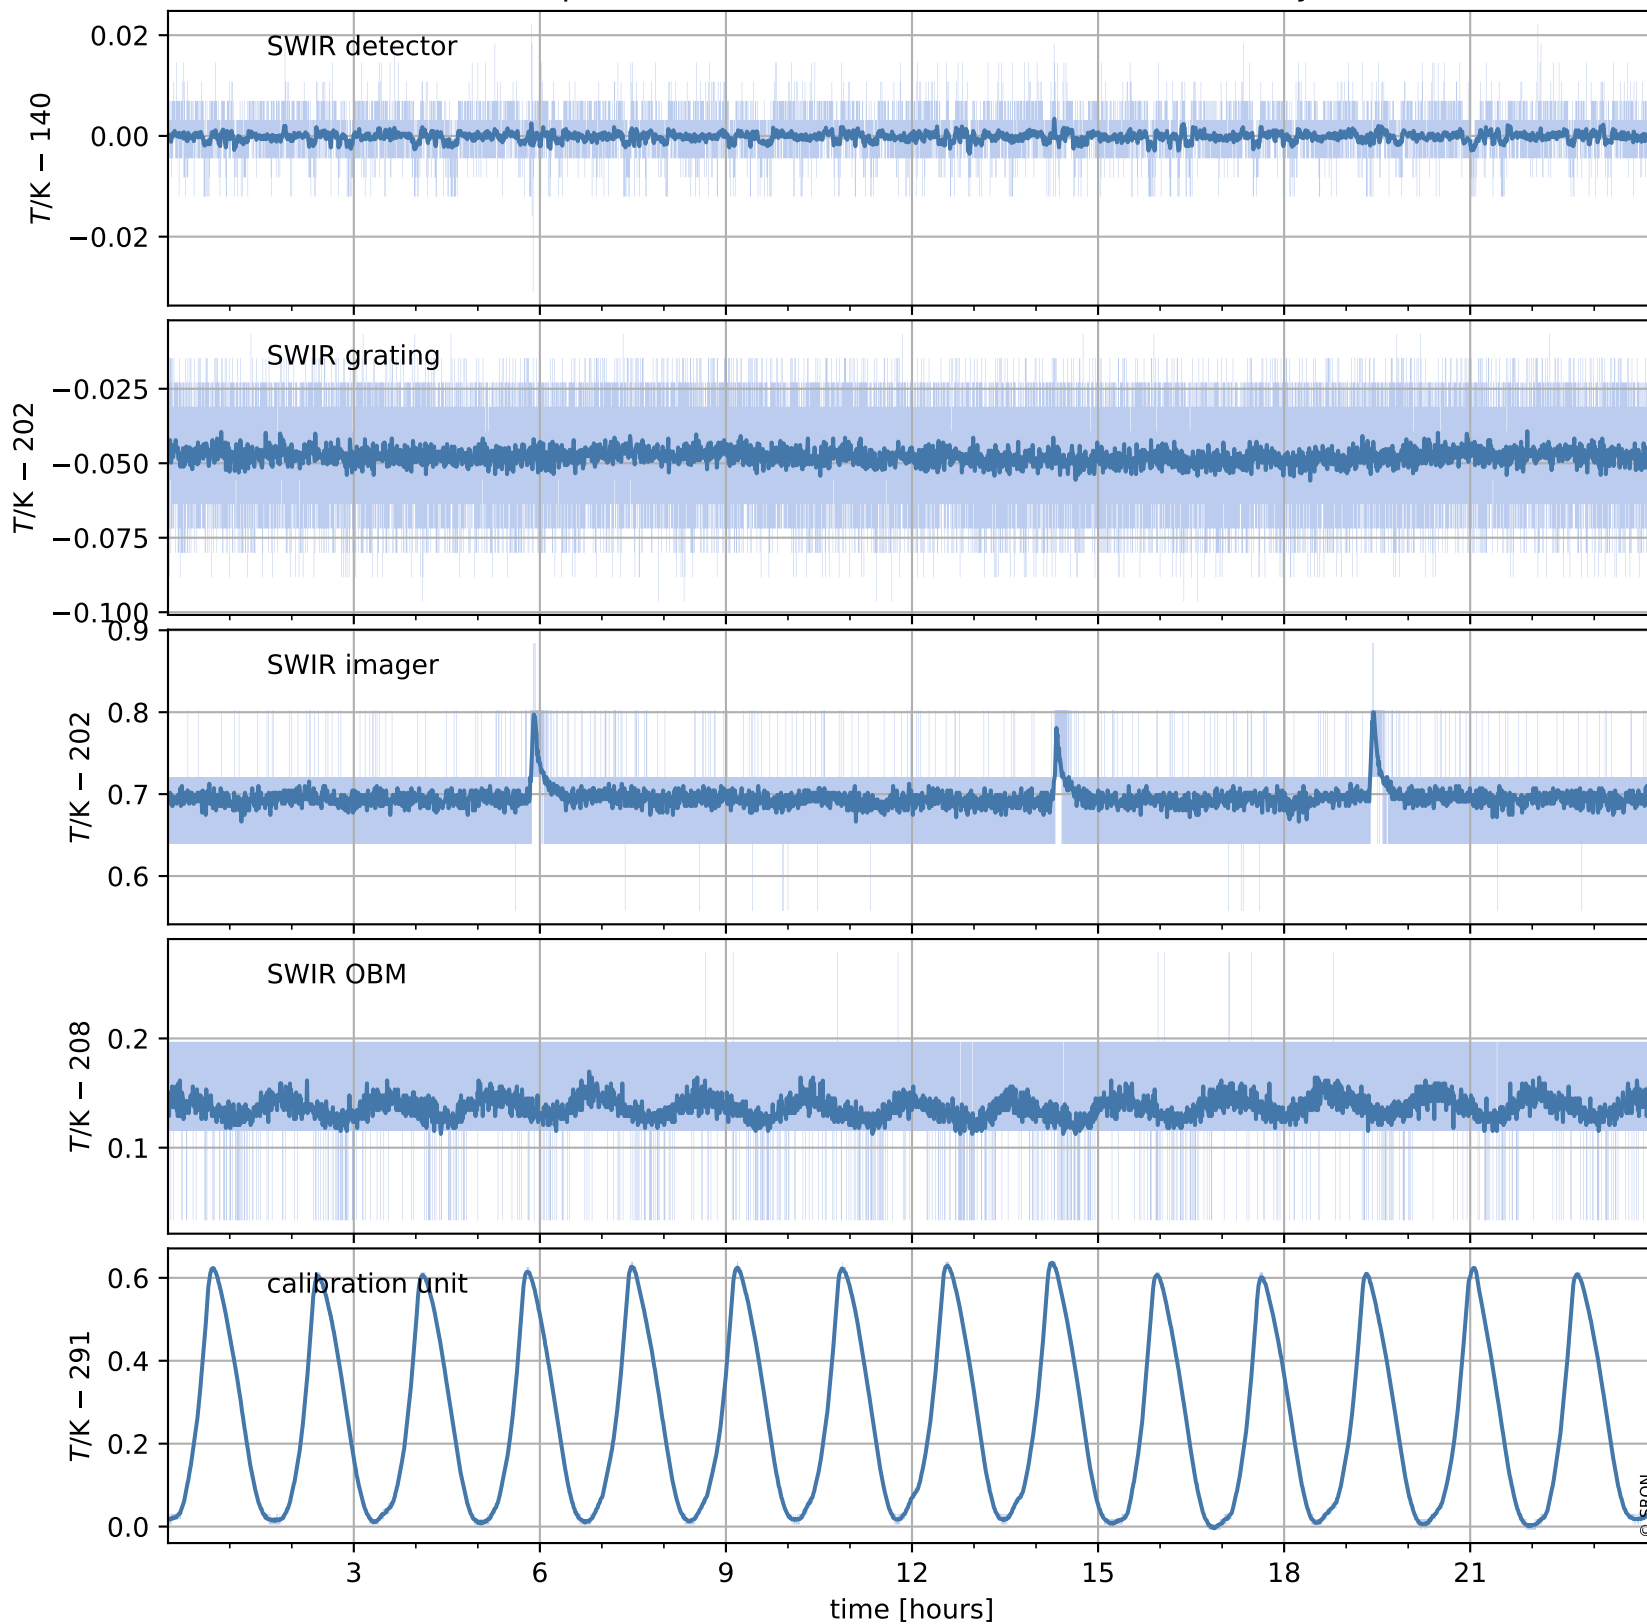

Tropomi SWIR housekeeping data

orbits : [29505, 29518]
coverage : 2023-06-24 / 2023-06-25
created : 2023-08-21T09:42:38

Temperature of sensors relevant for SWIR (one day)

Tropomi SWIR housekeeping data

orbits : [29034, 29518]
coverage : 2023-05-21 / 2023-06-25
created : 2023-08-21T09:42:39

Temperature of sensors relevant for SWIR (last month)

Tropomi SWIR housekeeping data

orbits : [29505, 29518]
coverage : 2023-06-24 / 2023-06-25
created : 2023-08-21T09:42:39

Current and duty cycle of 3 heaters relevant for SWIR (one day)

Tropomi SWIR housekeeping data

orbits : [29034, 29518]
coverage : 2023-05-21 / 2023-06-25
created : 2023-08-21T09:42:40

Current and duty cycle of 3 heaters relevant for SWIR (last month)

Tropomi SWIR housekeeping data