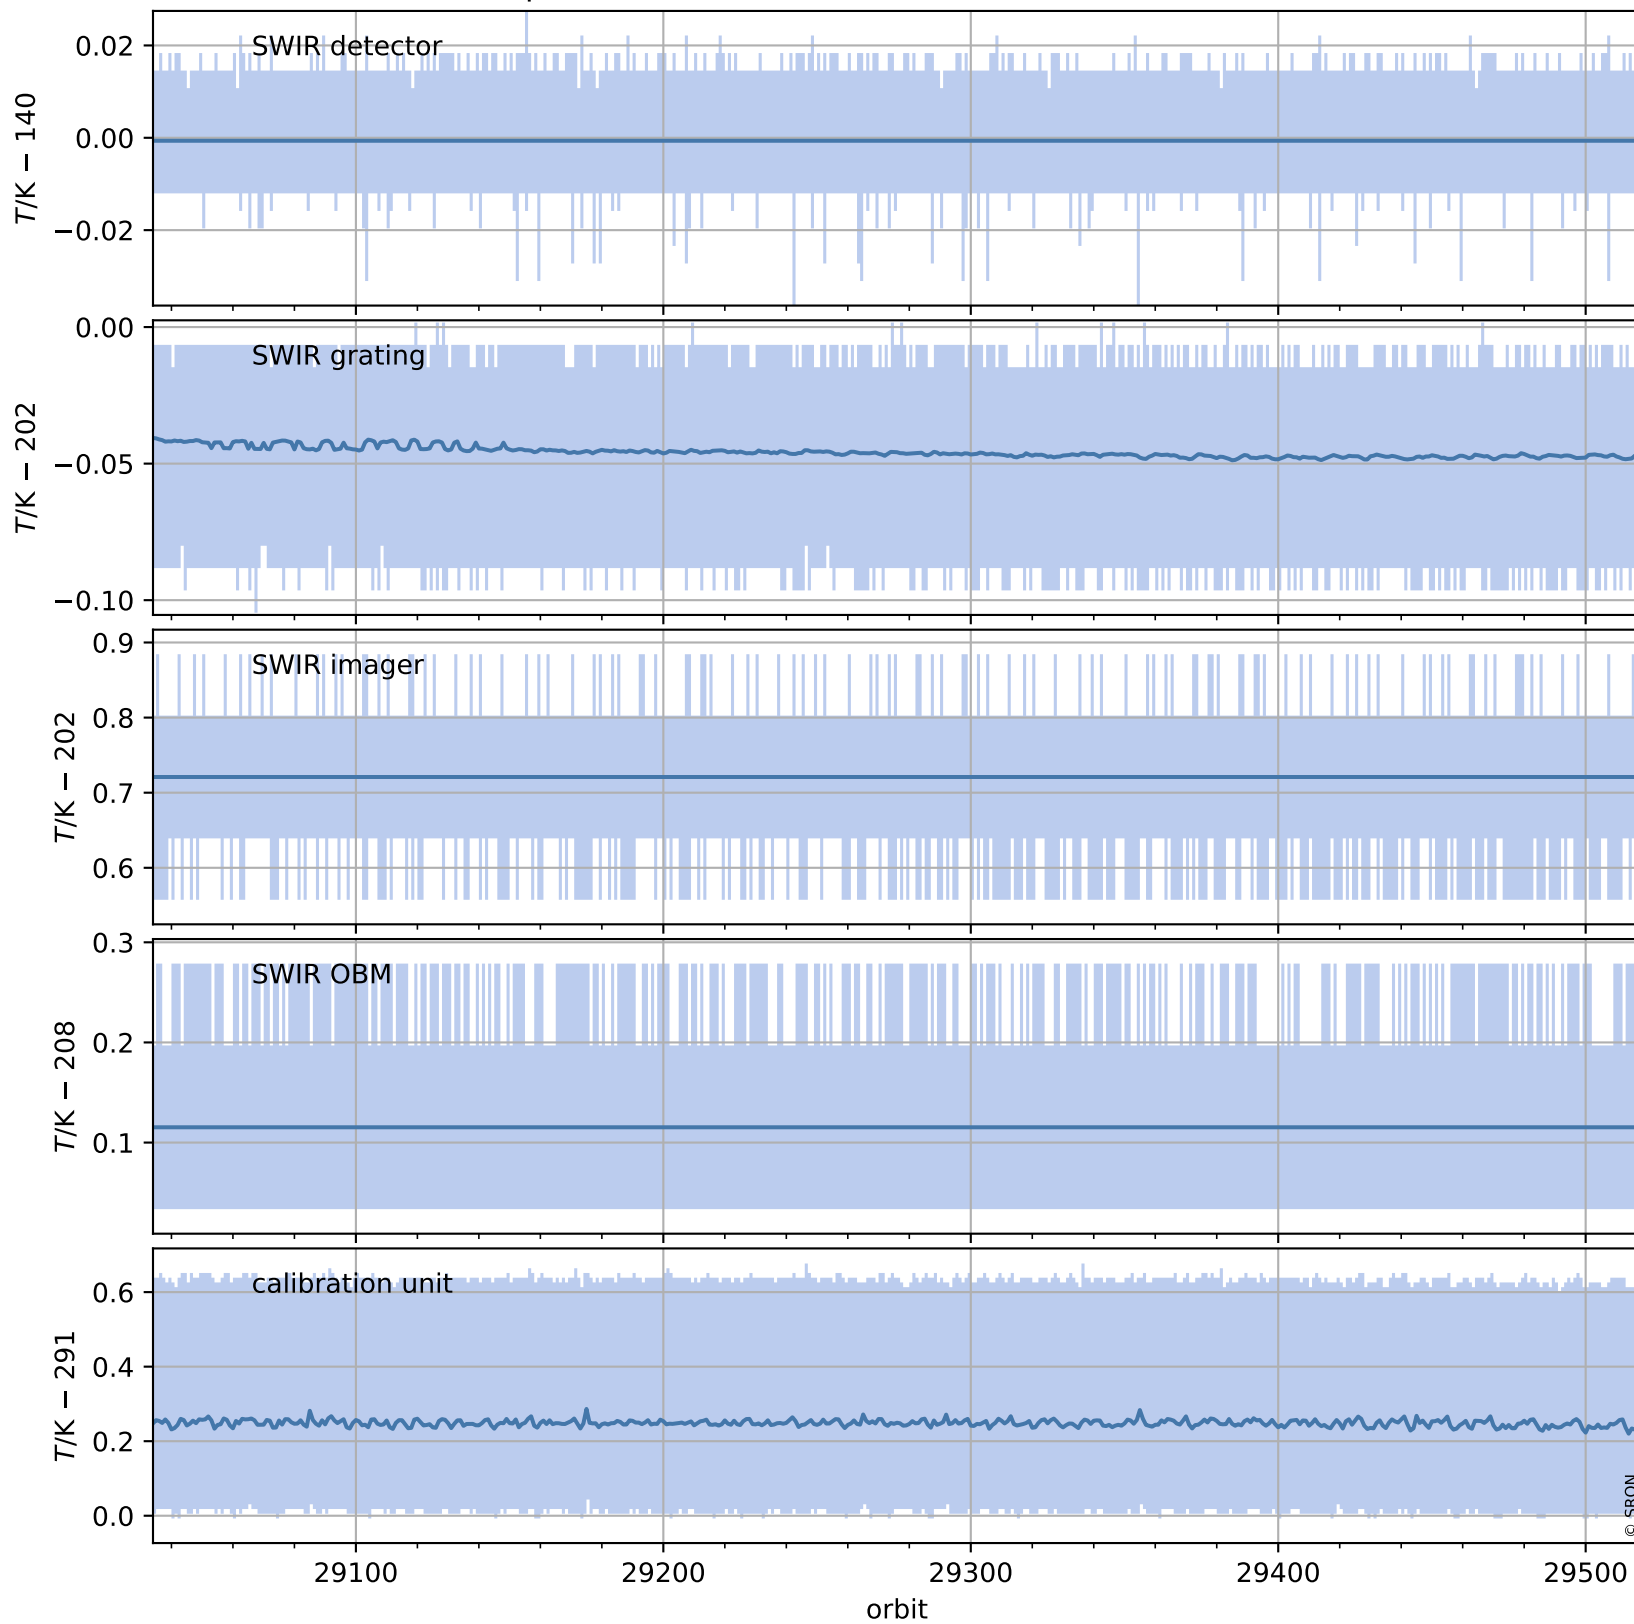

Tropomi SWIR housekeeping data

orbits : [29505, 29518]
coverage : 2023-06-24 / 2023-06-25
created : 2023-08-21T09:42:38

Temperature of sensors relevant for SWIR (one day)

Tropomi SWIR housekeeping data

orbits : [29034, 29518]
coverage : 2023-05-21 / 2023-06-25
created : 2023-08-21T09:42:39

Temperature of sensors relevant for SWIR (last month)

Tropomi SWIR housekeeping data

orbits : [29505, 29518]
coverage : 2023-06-24 / 2023-06-25
created : 2023-08-21T09:42:39

Current and duty cycle of 3 heaters relevant for SWIR (one day)

Tropomi SWIR housekeeping data

orbits : [29034, 29518]
coverage : 2023-05-21 / 2023-06-25
created : 2023-08-21T09:42:40

Current and duty cycle of 3 heaters relevant for SWIR (last month)

Tropomi SWIR housekeeping data

orbits : [29505, 29518]
coverage : 2023-06-24 / 2023-06-25
created : 2023-08-21T09:42:40

Temperature of sensors at the SWIR front-end electronics (one day)

Tropomi SWIR housekeeping data

orbits : [29034, 29518]
coverage : 2023-05-21 / 2023-06-25
created : 2023-08-21T09:42:40