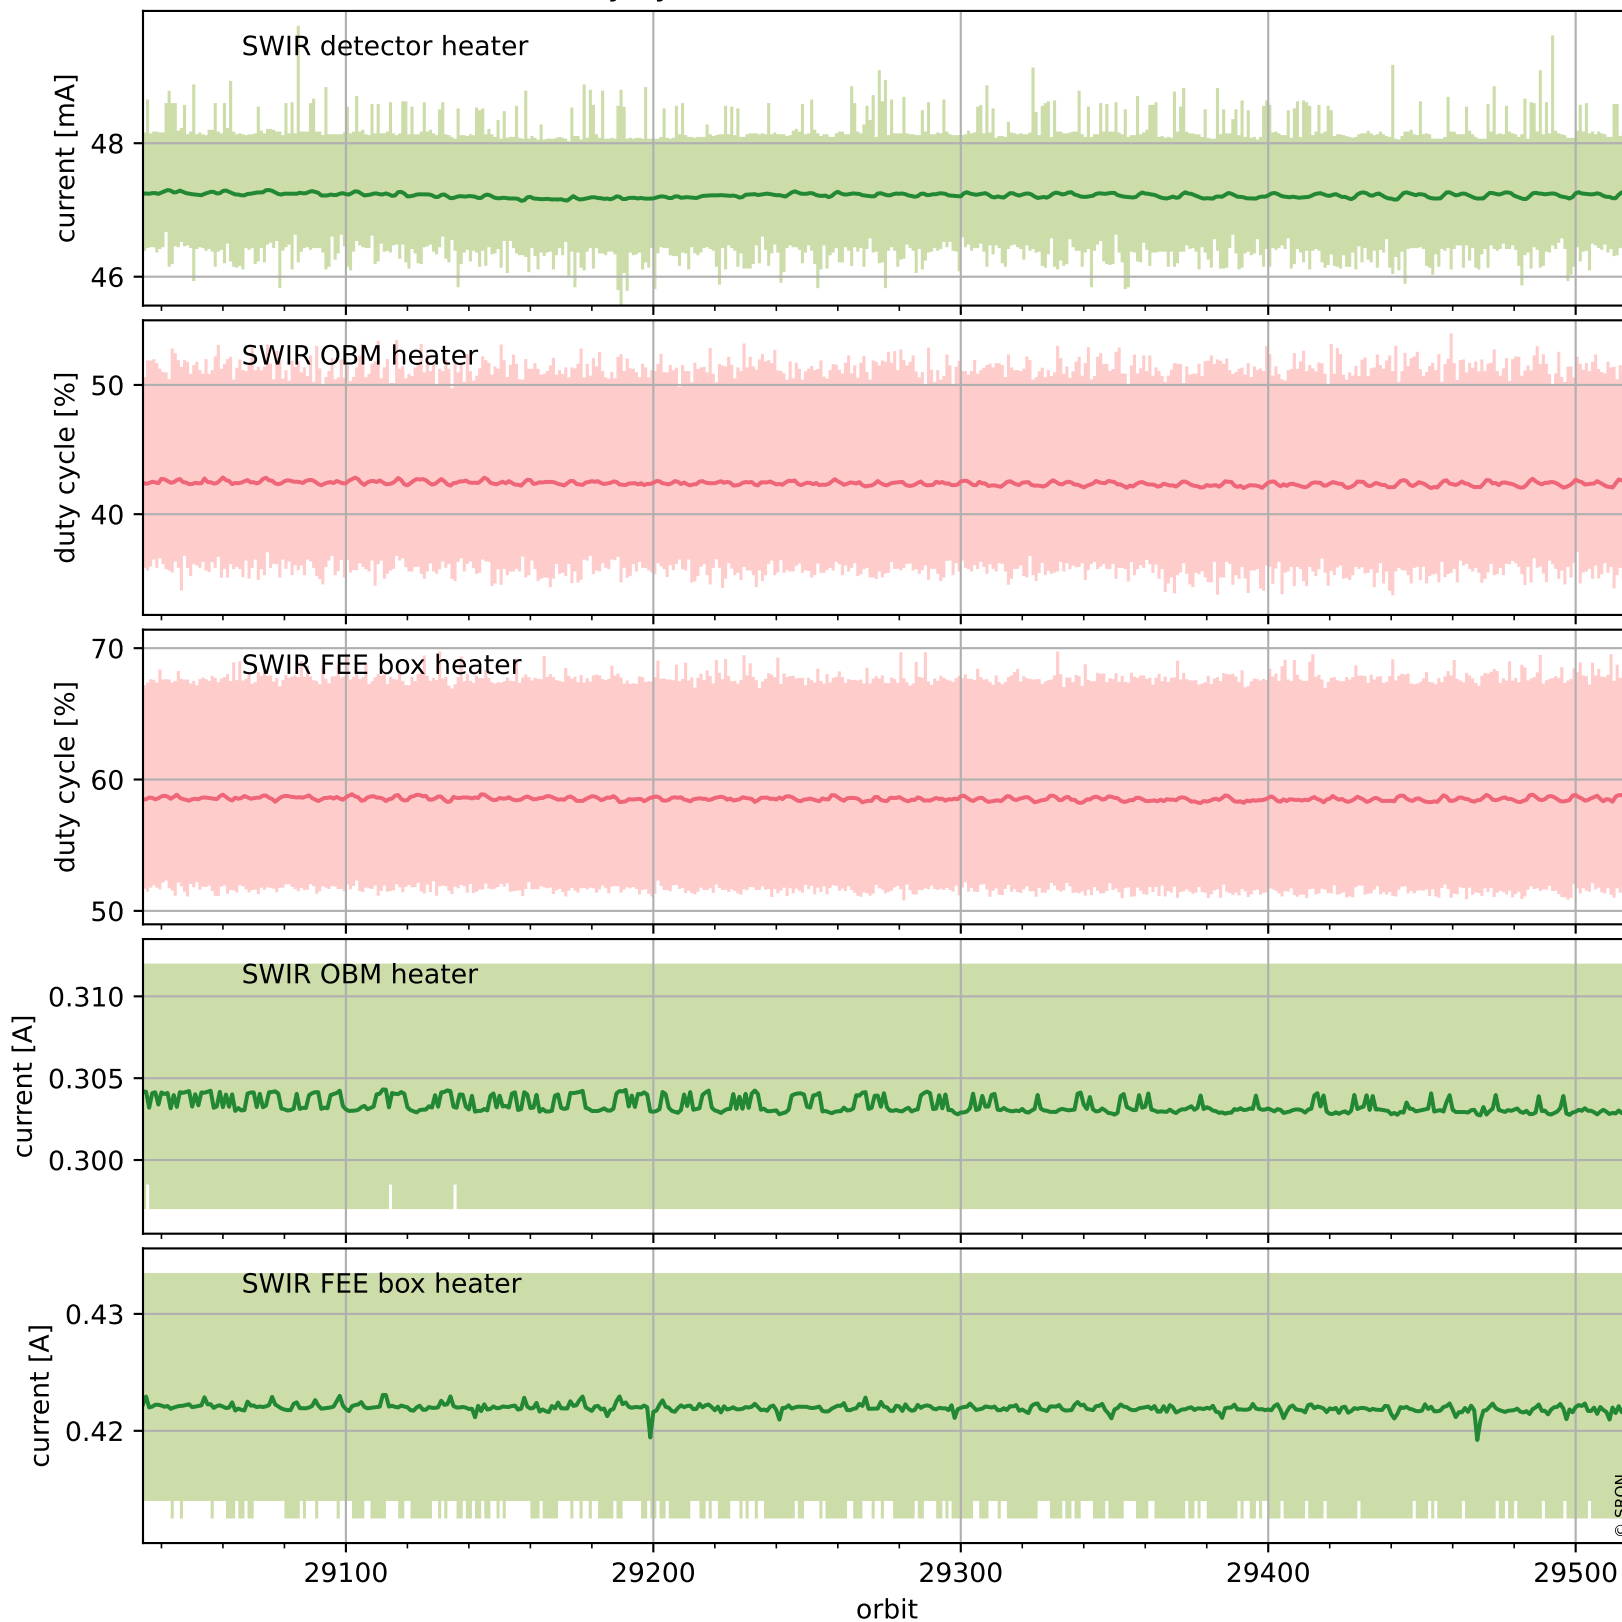

Tropomi SWIR housekeeping data

orbits : [29505, 29518]
coverage : 2023-06-24 / 2023-06-25
created : 2023-08-21T09:42:38

Temperature of sensors relevant for SWIR (one day)

Tropomi SWIR housekeeping data

orbits : [29034, 29518]
coverage : 2023-05-21 / 2023-06-25
created : 2023-08-21T09:42:39

Temperature of sensors relevant for SWIR (last month)

Tropomi SWIR housekeeping data

orbits : [29505, 29518]
coverage : 2023-06-24 / 2023-06-25
created : 2023-08-21T09:42:39

Current and duty cycle of 3 heaters relevant for SWIR (one day)

Tropomi SWIR housekeeping data

orbits : [29034, 29518]
coverage : 2023-05-21 / 2023-06-25
created : 2023-08-21T09:42:40

Current and duty cycle of 3 heaters relevant for SWIR (last month)

Tropomi SWIR housekeeping data

orbits : [29505, 29518]
coverage : 2023-06-24 / 2023-06-25
created : 2023-08-21T09:42:40

Temperature of sensors at the SWIR front-end electronics (one day)

Tropomi SWIR housekeeping data

orbits : [29034, 29518]
coverage : 2023-05-21 / 2023-06-25
created : 2023-08-21T09:42:40