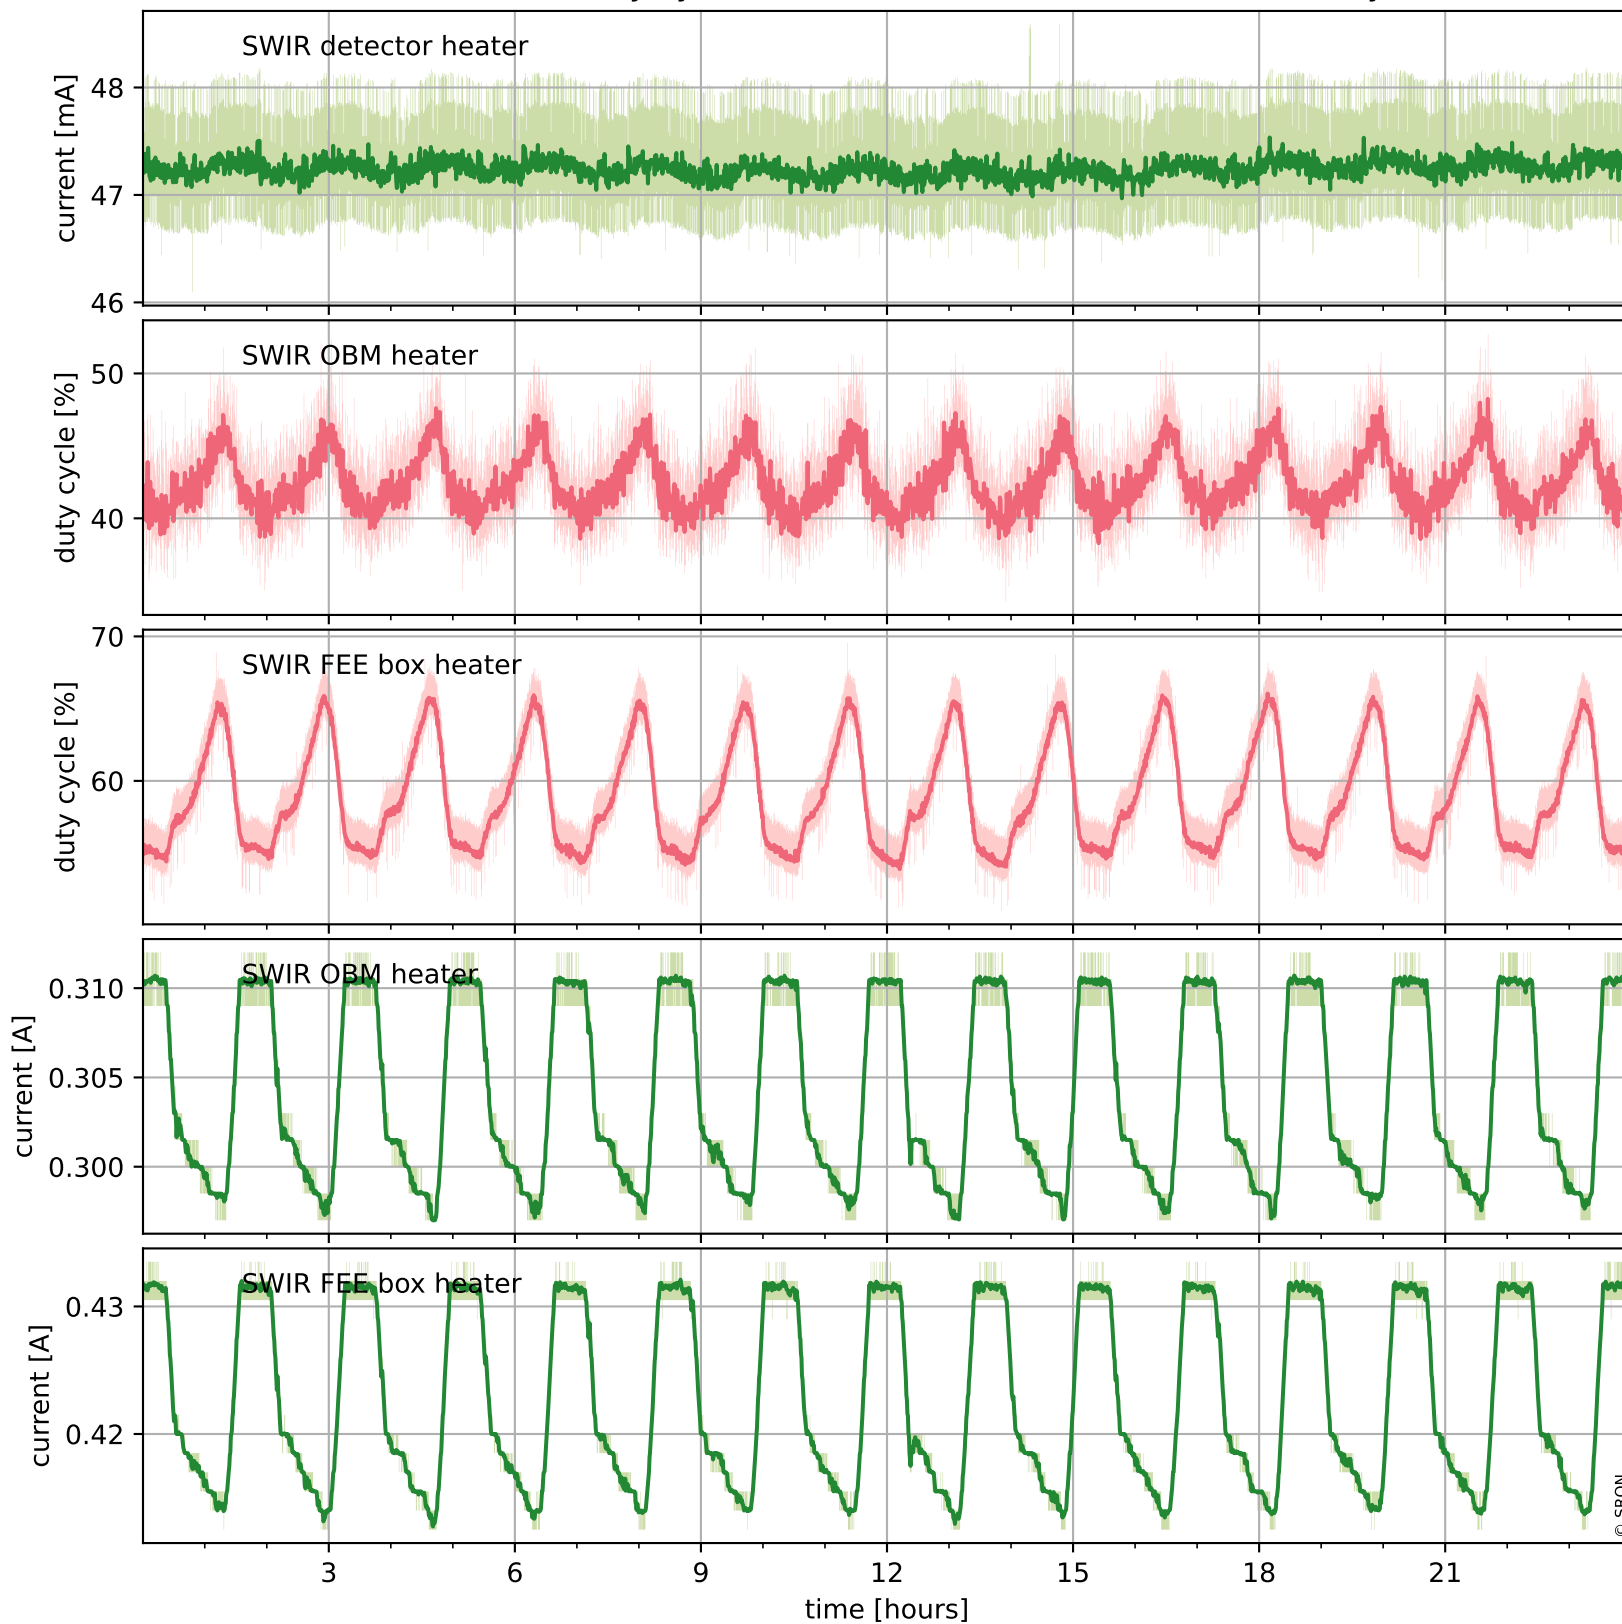

Tropomi SWIR housekeeping data

orbits : [29505, 29518]
coverage : 2023-06-24 / 2023-06-25
created : 2023-08-21T09:42:38

Temperature of sensors relevant for SWIR (one day)

Tropomi SWIR housekeeping data

orbits : [29034, 29518]
coverage : 2023-05-21 / 2023-06-25
created : 2023-08-21T09:42:39

Temperature of sensors relevant for SWIR (last month)

Tropomi SWIR housekeeping data

orbits : [29505, 29518]
coverage : 2023-06-24 / 2023-06-25
created : 2023-08-21T09:42:39

Current and duty cycle of 3 heaters relevant for SWIR (one day)

Tropomi SWIR housekeeping data

orbits : [29034, 29518]
coverage : 2023-05-21 / 2023-06-25
created : 2023-08-21T09:42:40

Current and duty cycle of 3 heaters relevant for SWIR (last month)

Tropomi SWIR housekeeping data

orbits : [29505, 29518]
coverage : 2023-06-24 / 2023-06-25
created : 2023-08-21T09:42:40

Temperature of sensors at the SWIR front-end electronics (one day)

Tropomi SWIR housekeeping data

orbits : [29034, 29518]
coverage : 2023-05-21 / 2023-06-25
created : 2023-08-21T09:42:40