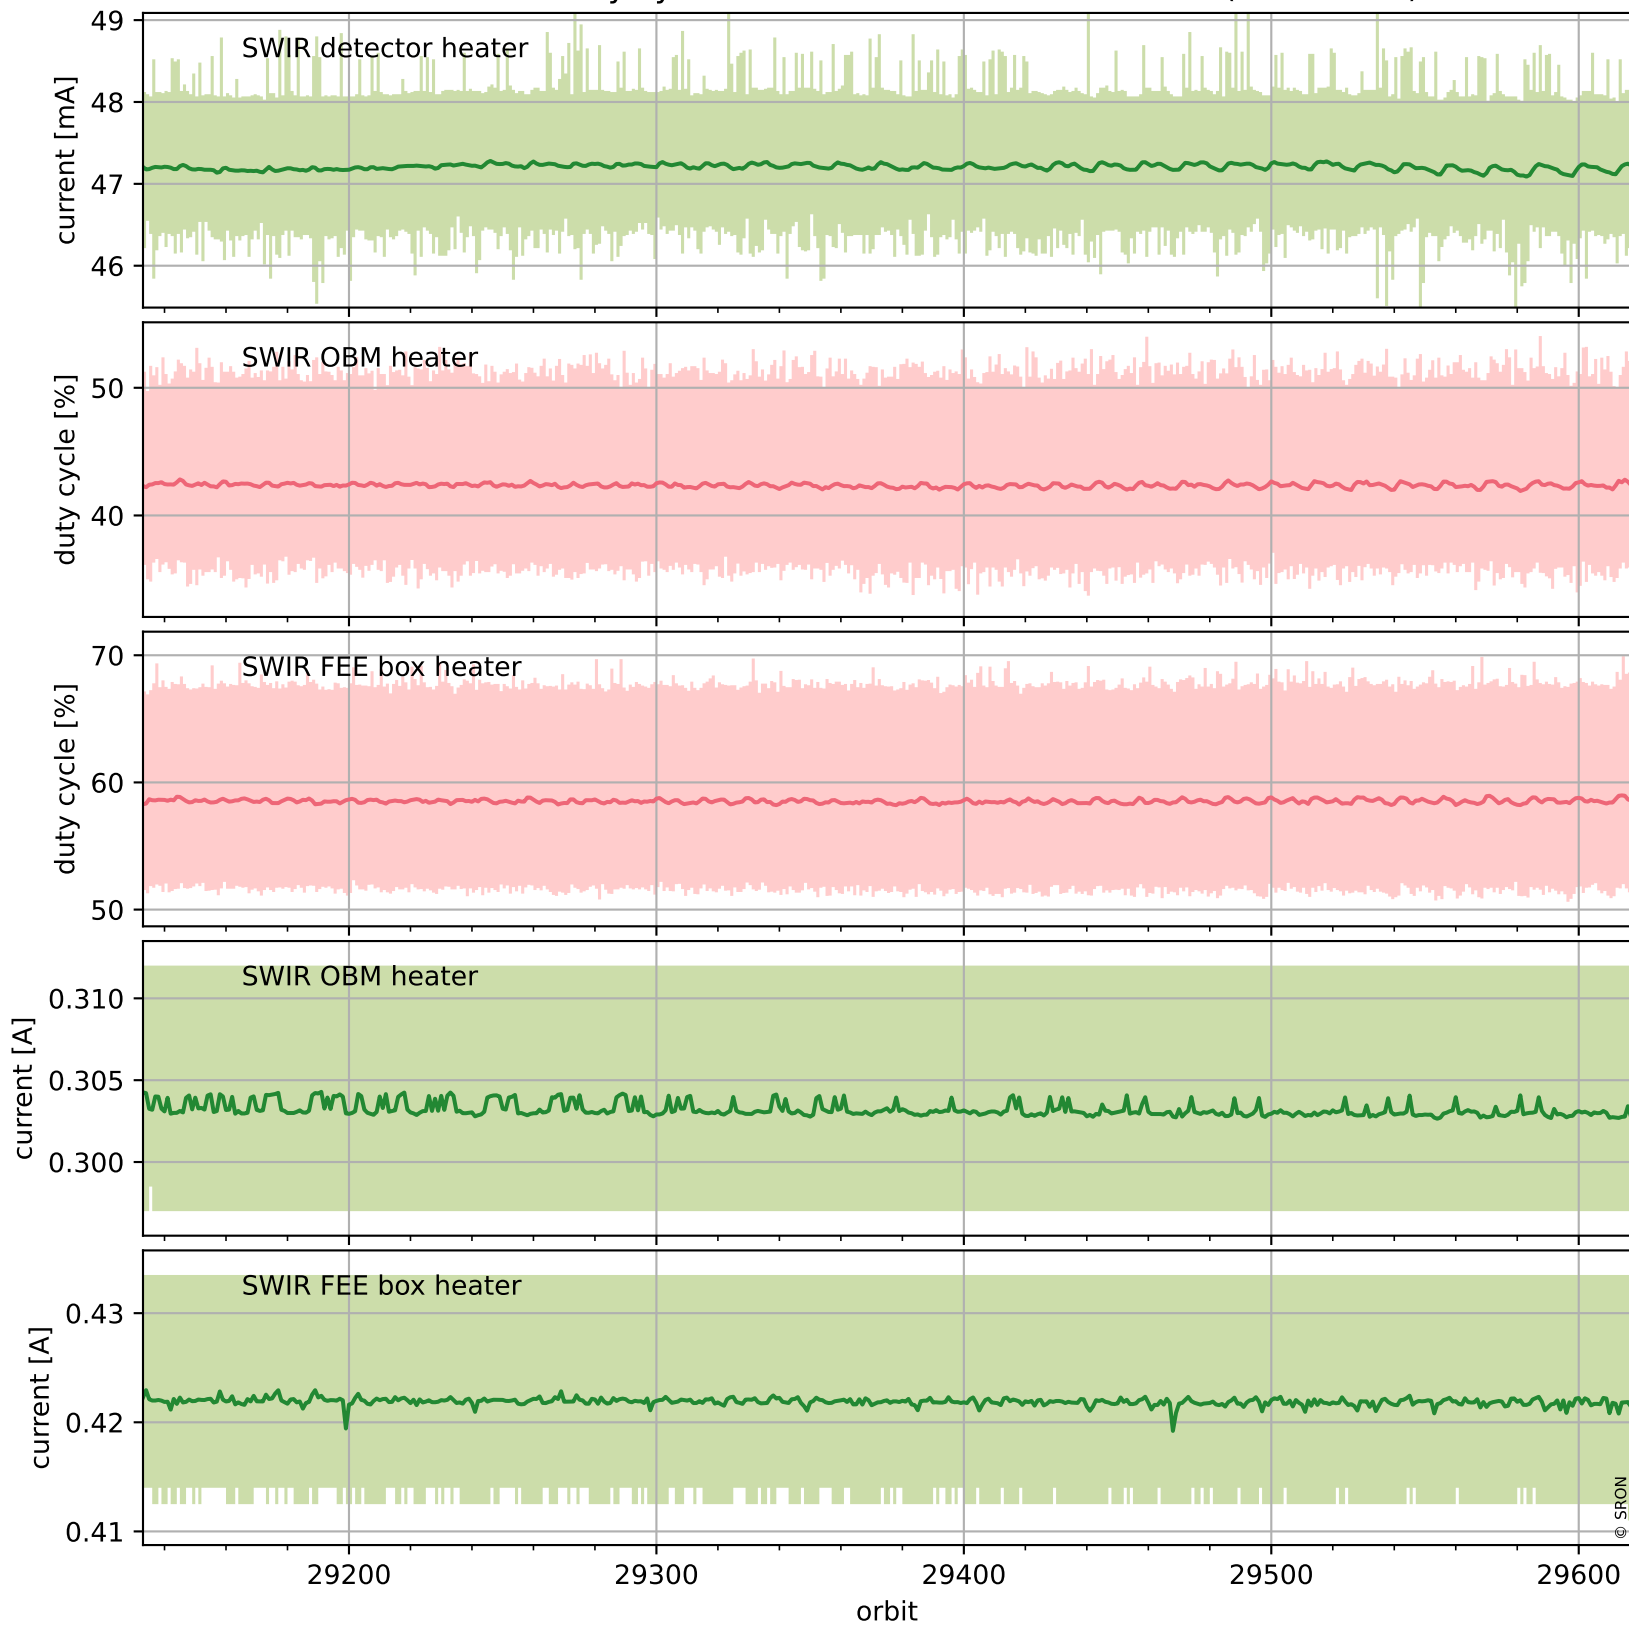

Tropomi SWIR housekeeping data

orbits : [29604, 29617]
coverage : 2023-07-01 / 2023-07-02
created : 2023-08-21T09:42:55

Temperature of sensors relevant for SWIR (one day)

Tropomi SWIR housekeeping data

orbits : [29133, 29617]
coverage : 2023-05-28 / 2023-07-02
created : 2023-08-21T09:42:55

Temperature of sensors relevant for SWIR (last month)

Tropomi SWIR housekeeping data

orbits : [29604, 29617]
coverage : 2023-07-01 / 2023-07-02
created : 2023-08-21T09:42:55

Current and duty cycle of 3 heaters relevant for SWIR (one day)

Tropomi SWIR housekeeping data

orbits : [29133, 29617]
coverage : 2023-05-28 / 2023-07-02
created : 2023-08-21T09:42:56

Current and duty cycle of 3 heaters relevant for SWIR (last month)

Tropomi SWIR housekeeping data

orbits : [29604, 29617]
coverage : 2023-07-01 / 2023-07-02
created : 2023-08-21T09:42:56

Temperature of sensors at the SWIR front-end electronics (one day)

Tropomi SWIR housekeeping data

orbits : [29133, 29617]
coverage : 2023-05-28 / 2023-07-02
created : 2023-08-21T09:42:56