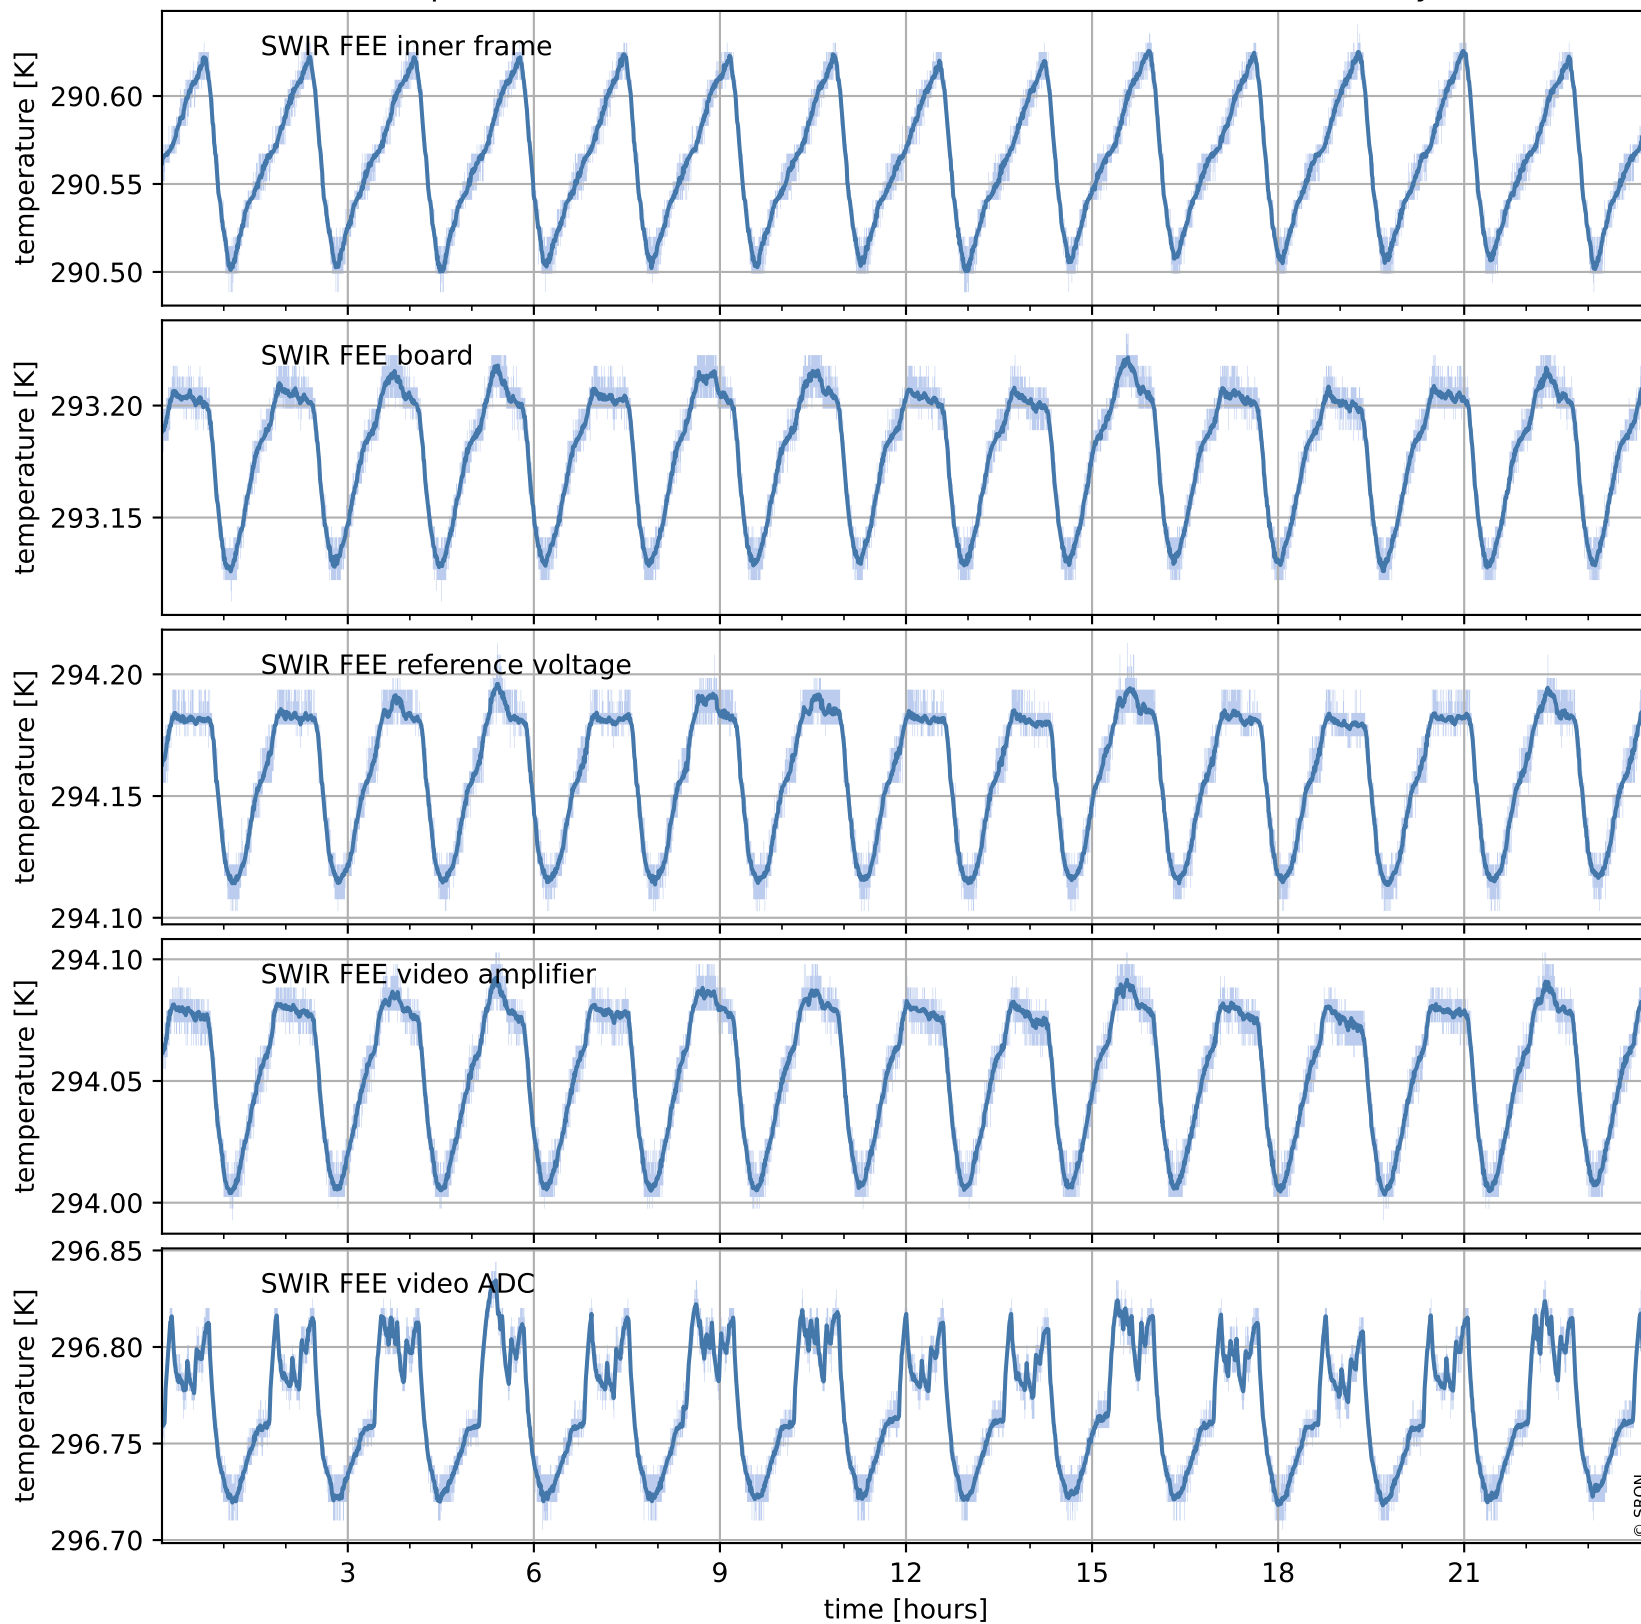

Tropomi SWIR housekeeping data

orbits : [29604, 29617]
coverage : 2023-07-01 / 2023-07-02
created : 2023-08-21T09:42:55

Temperature of sensors relevant for SWIR (one day)

Tropomi SWIR housekeeping data

orbits : [29133, 29617]
coverage : 2023-05-28 / 2023-07-02
created : 2023-08-21T09:42:55

Temperature of sensors relevant for SWIR (last month)

Tropomi SWIR housekeeping data

orbits : [29604, 29617]
coverage : 2023-07-01 / 2023-07-02
created : 2023-08-21T09:42:55

Current and duty cycle of 3 heaters relevant for SWIR (one day)

Tropomi SWIR housekeeping data

orbits : [29133, 29617]
coverage : 2023-05-28 / 2023-07-02
created : 2023-08-21T09:42:56

Current and duty cycle of 3 heaters relevant for SWIR (last month)

Tropomi SWIR housekeeping data

orbits : [29604, 29617]
coverage : 2023-07-01 / 2023-07-02
created : 2023-08-21T09:42:56

Temperature of sensors at the SWIR front-end electronics (one day)

Tropomi SWIR housekeeping data

orbits : [29133, 29617]
coverage : 2023-05-28 / 2023-07-02
created : 2023-08-21T09:42:56