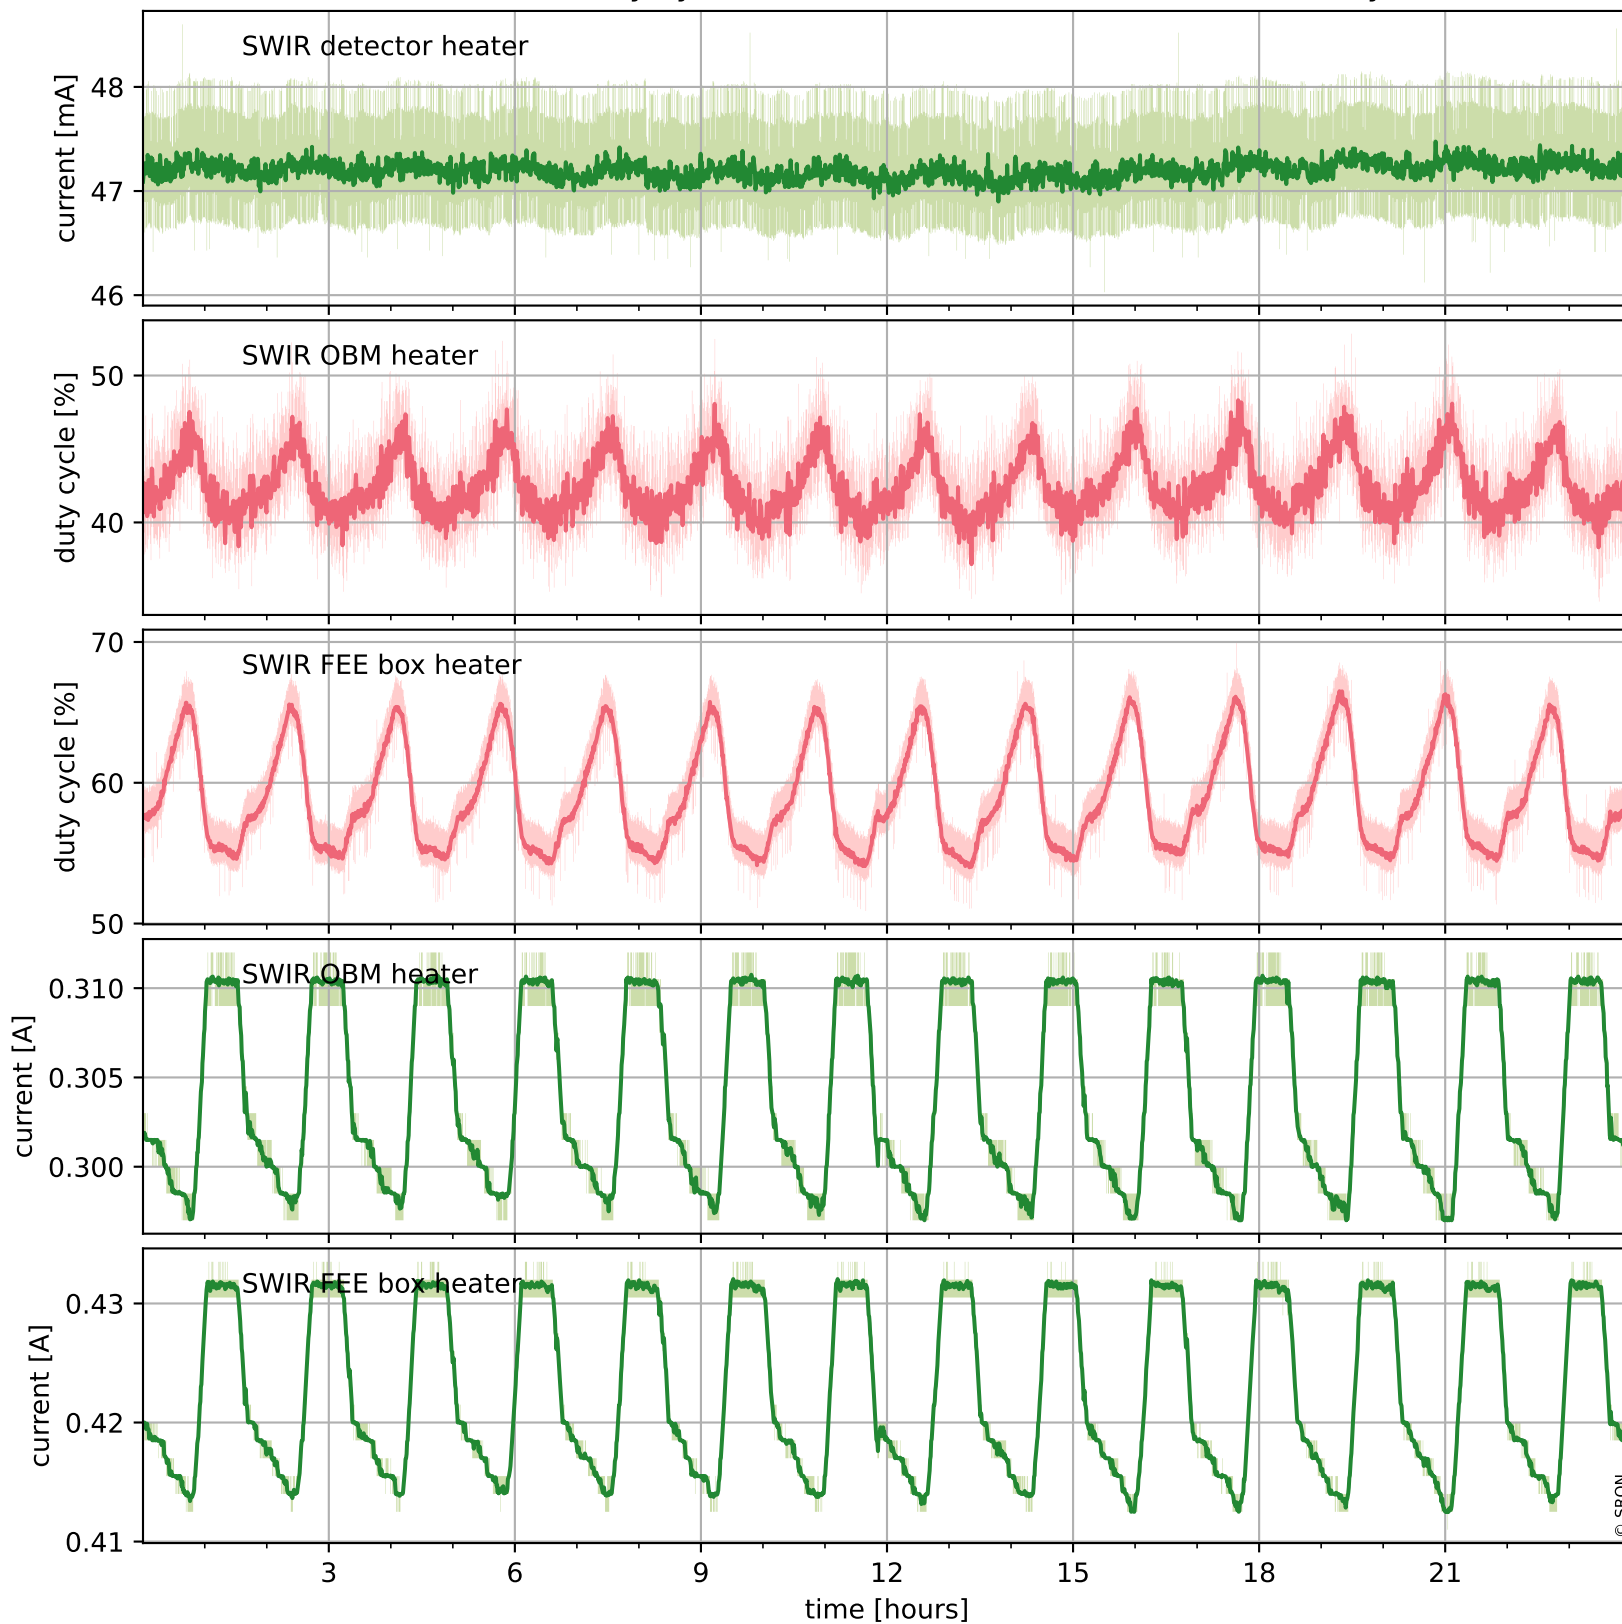

Tropomi SWIR housekeeping data

orbits : [29604, 29617]
coverage : 2023-07-01 / 2023-07-02
created : 2023-08-21T09:42:55

Temperature of sensors relevant for SWIR (one day)

Tropomi SWIR housekeeping data

orbits : [29133, 29617]
coverage : 2023-05-28 / 2023-07-02
created : 2023-08-21T09:42:55

Temperature of sensors relevant for SWIR (last month)

Tropomi SWIR housekeeping data

orbits : [29604, 29617]
coverage : 2023-07-01 / 2023-07-02
created : 2023-08-21T09:42:55

Current and duty cycle of 3 heaters relevant for SWIR (one day)

Tropomi SWIR housekeeping data

orbits : [29133, 29617]
coverage : 2023-05-28 / 2023-07-02
created : 2023-08-21T09:42:56

Current and duty cycle of 3 heaters relevant for SWIR (last month)

Tropomi SWIR housekeeping data

orbits : [29604, 29617]
coverage : 2023-07-01 / 2023-07-02
created : 2023-08-21T09:42:56

Temperature of sensors at the SWIR front-end electronics (one day)

Tropomi SWIR housekeeping data

orbits : [29133, 29617]
coverage : 2023-05-28 / 2023-07-02
created : 2023-08-21T09:42:56