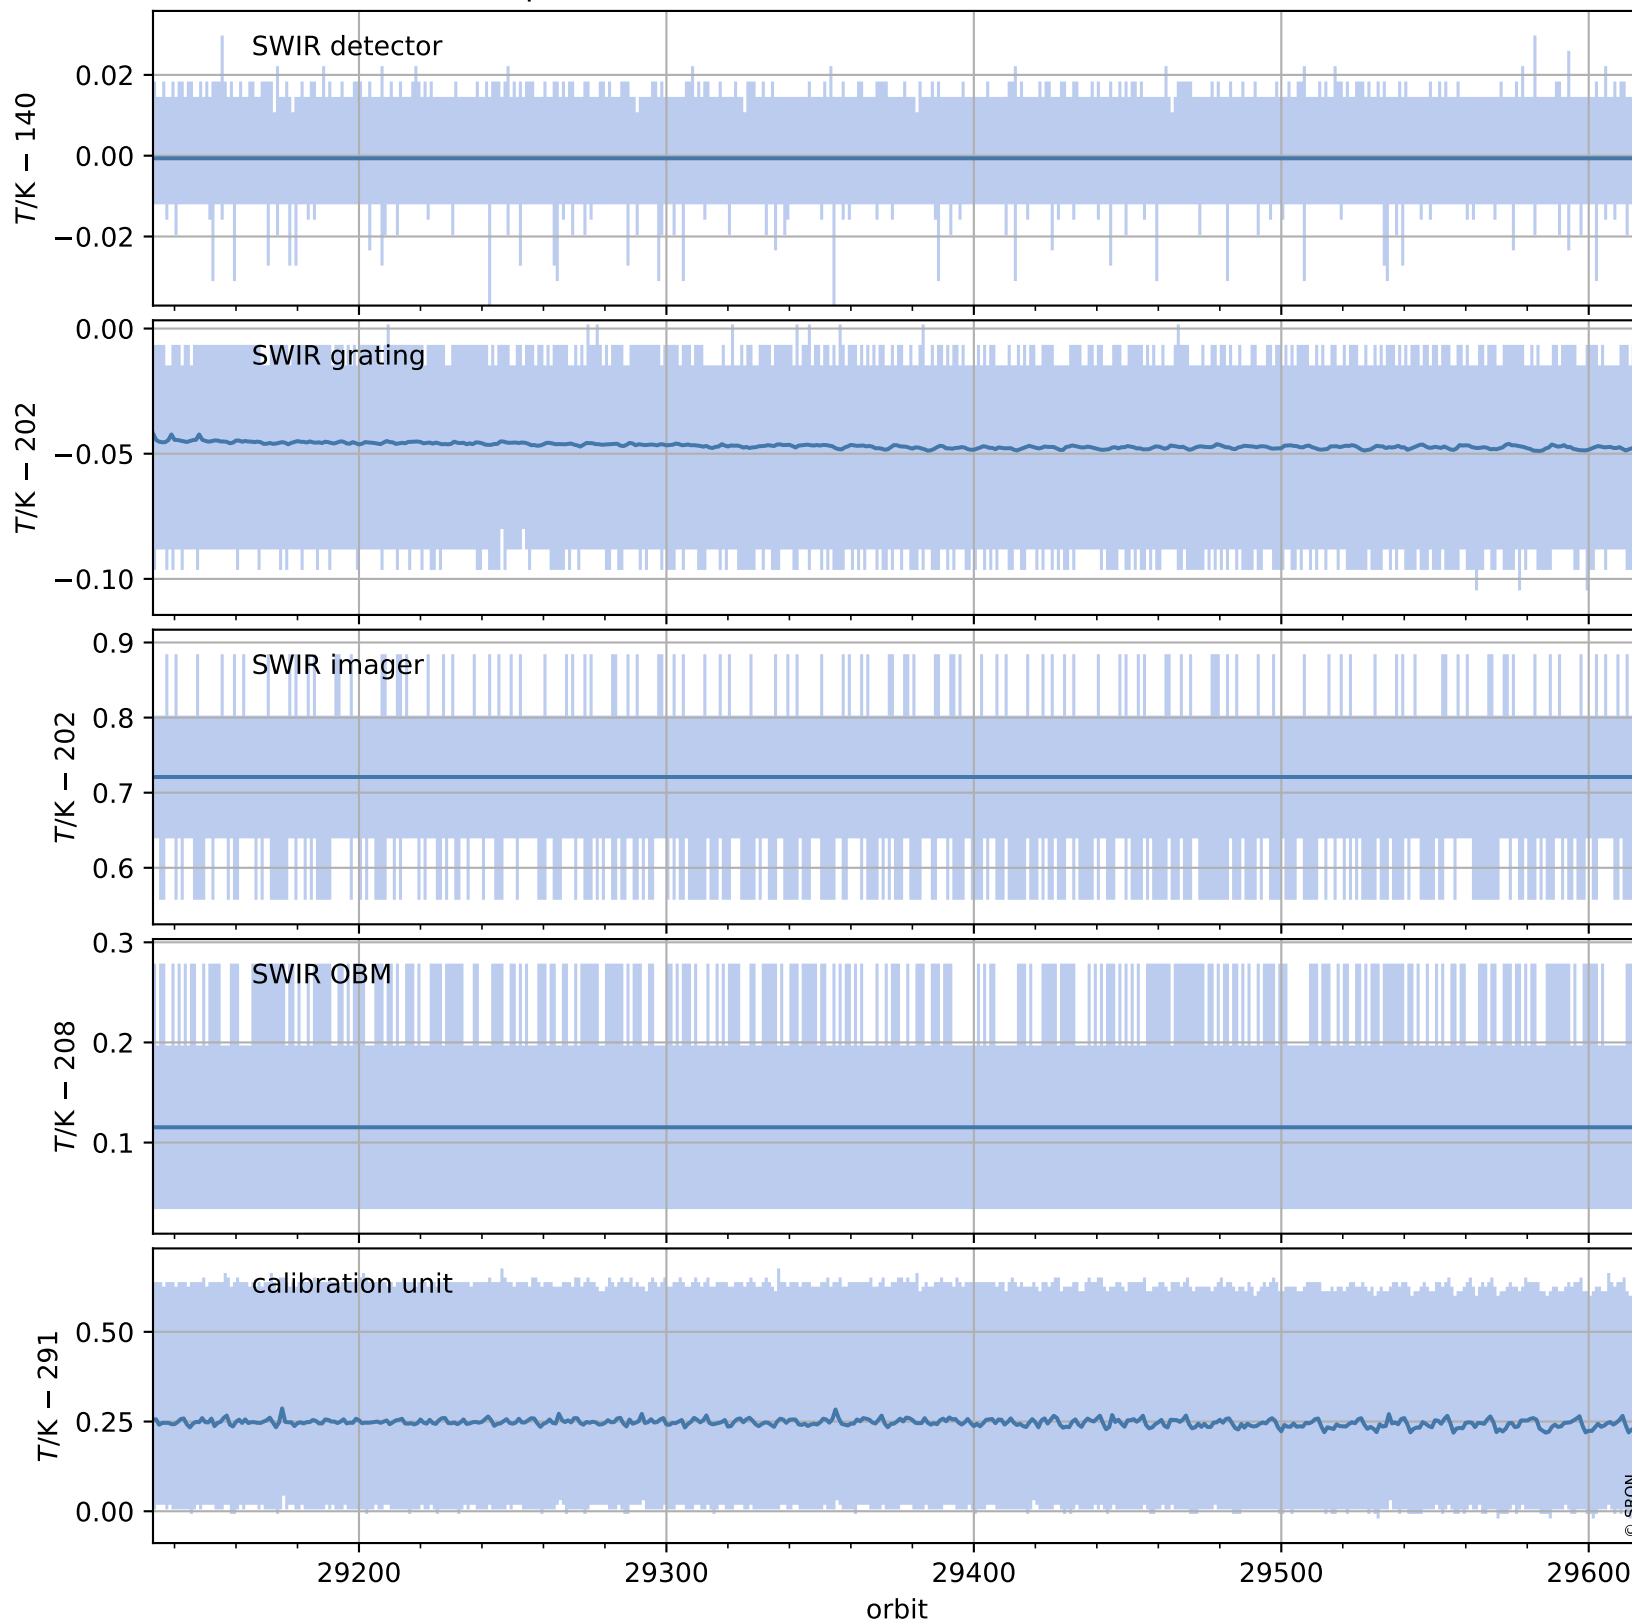

Tropomi SWIR housekeeping data

orbits : [29604, 29617]
coverage : 2023-07-01 / 2023-07-02
created : 2023-08-21T09:42:55

Temperature of sensors relevant for SWIR (one day)

Tropomi SWIR housekeeping data

orbits : [29133, 29617]
coverage : 2023-05-28 / 2023-07-02
created : 2023-08-21T09:42:55

Temperature of sensors relevant for SWIR (last month)

Tropomi SWIR housekeeping data

orbits : [29604, 29617]
coverage : 2023-07-01 / 2023-07-02
created : 2023-08-21T09:42:55

Current and duty cycle of 3 heaters relevant for SWIR (one day)

Tropomi SWIR housekeeping data

orbits : [29133, 29617]
coverage : 2023-05-28 / 2023-07-02
created : 2023-08-21T09:42:56

Current and duty cycle of 3 heaters relevant for SWIR (last month)

Tropomi SWIR housekeeping data

orbits : [29604, 29617]
coverage : 2023-07-01 / 2023-07-02
created : 2023-08-21T09:42:56

Temperature of sensors at the SWIR front-end electronics (one day)

Tropomi SWIR housekeeping data

orbits : [29133, 29617]
coverage : 2023-05-28 / 2023-07-02
created : 2023-08-21T09:42:56