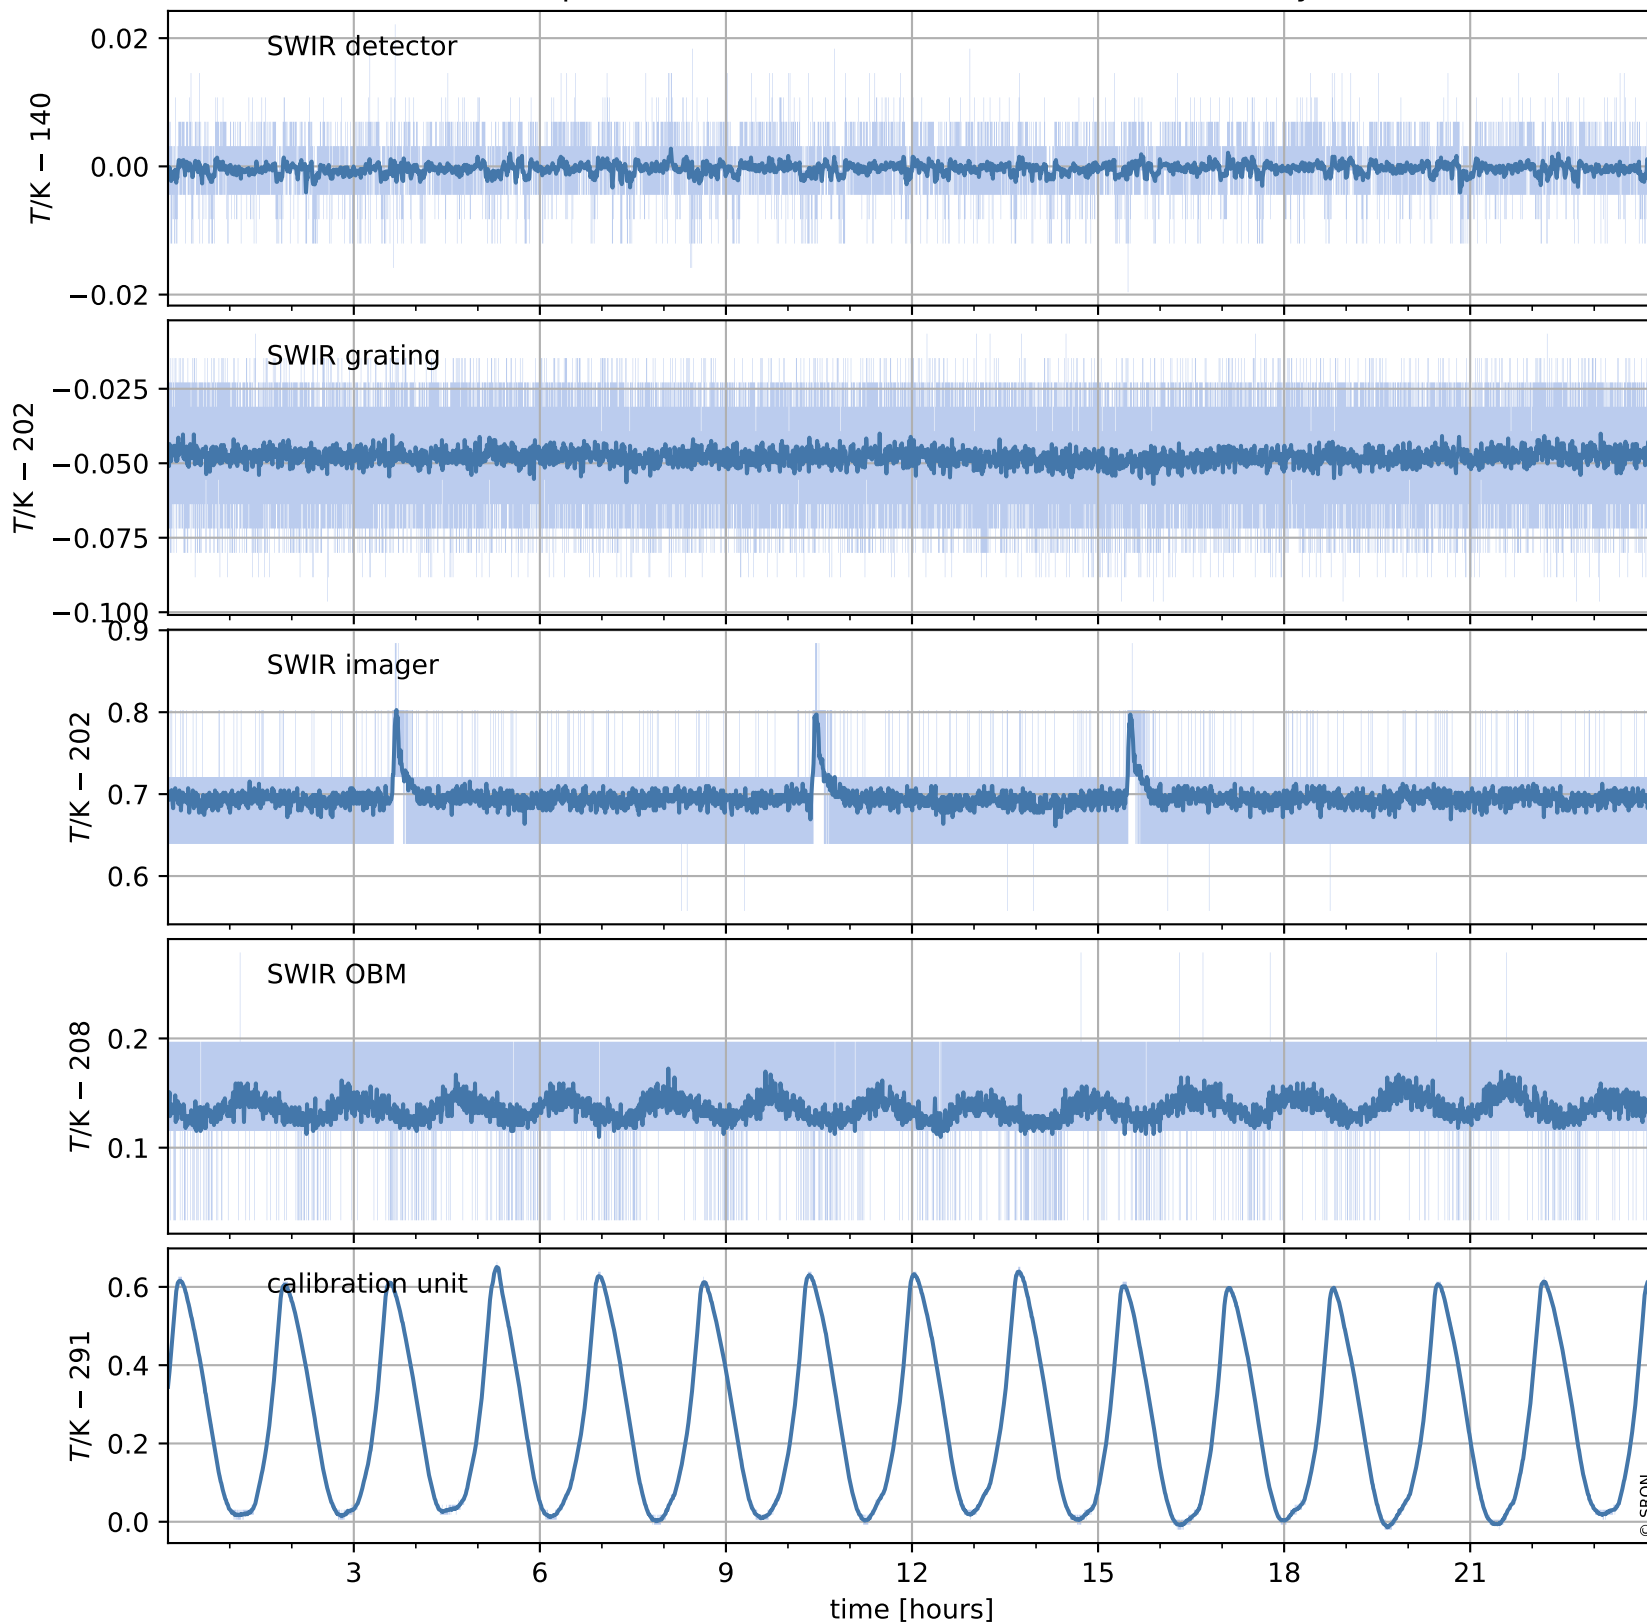

Tropomi SWIR housekeeping data

orbits : [29604, 29617]
coverage : 2023-07-01 / 2023-07-02
created : 2023-08-21T09:42:55

Temperature of sensors relevant for SWIR (one day)

Tropomi SWIR housekeeping data

orbits : [29133, 29617]
coverage : 2023-05-28 / 2023-07-02
created : 2023-08-21T09:42:55

Temperature of sensors relevant for SWIR (last month)

Tropomi SWIR housekeeping data

orbits : [29604, 29617]
coverage : 2023-07-01 / 2023-07-02
created : 2023-08-21T09:42:55

Current and duty cycle of 3 heaters relevant for SWIR (one day)

Tropomi SWIR housekeeping data

orbits : [29133, 29617]
coverage : 2023-05-28 / 2023-07-02
created : 2023-08-21T09:42:56

Current and duty cycle of 3 heaters relevant for SWIR (last month)

Tropomi SWIR housekeeping data