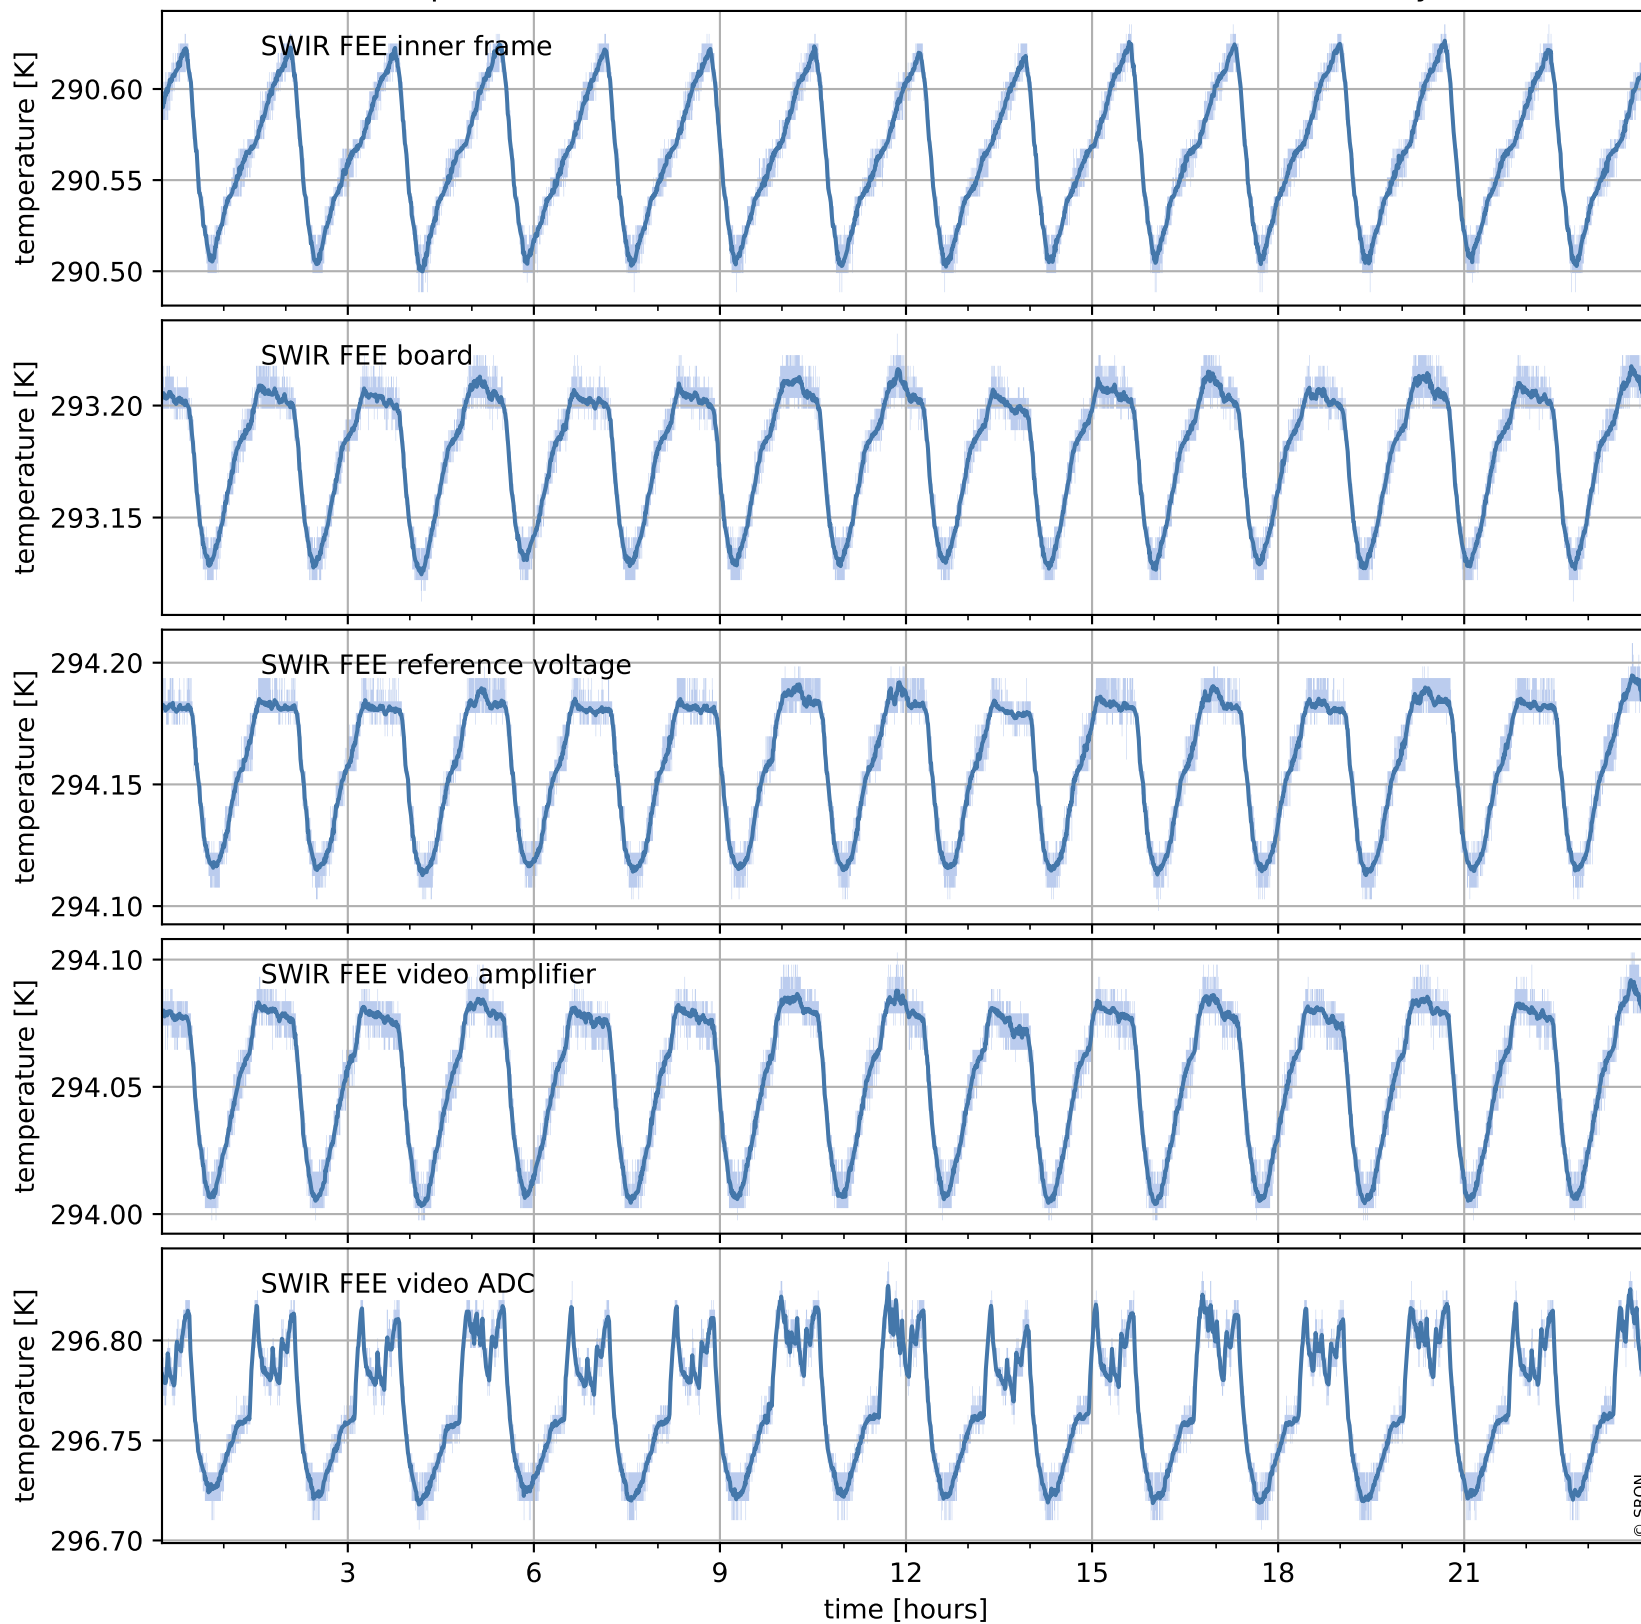

Tropomi SWIR housekeeping data

orbits : [29618, 29632]
coverage : 2023-07-02 / 2023-07-03
created : 2023-08-21T09:42:57

Temperature of sensors relevant for SWIR (one day)

Tropomi SWIR housekeeping data

orbits : [29148, 29632]
coverage : 2023-05-29 / 2023-07-03
created : 2023-08-21T09:42:57

Temperature of sensors relevant for SWIR (last month)

Tropomi SWIR housekeeping data

orbits : [29618, 29632]
coverage : 2023-07-02 / 2023-07-03
created : 2023-08-21T09:42:58

Current and duty cycle of 3 heaters relevant for SWIR (one day)

Tropomi SWIR housekeeping data

orbits : [29148, 29632]
coverage : 2023-05-29 / 2023-07-03
created : 2023-08-21T09:42:58

Current and duty cycle of 3 heaters relevant for SWIR (last month)

Tropomi SWIR housekeeping data

orbits : [29618, 29632]
coverage : 2023-07-02 / 2023-07-03
created : 2023-08-21T09:42:58

Temperature of sensors at the SWIR front-end electronics (one day)

Tropomi SWIR housekeeping data

orbits : [29148, 29632]
coverage : 2023-05-29 / 2023-07-03
created : 2023-08-21T09:42:59