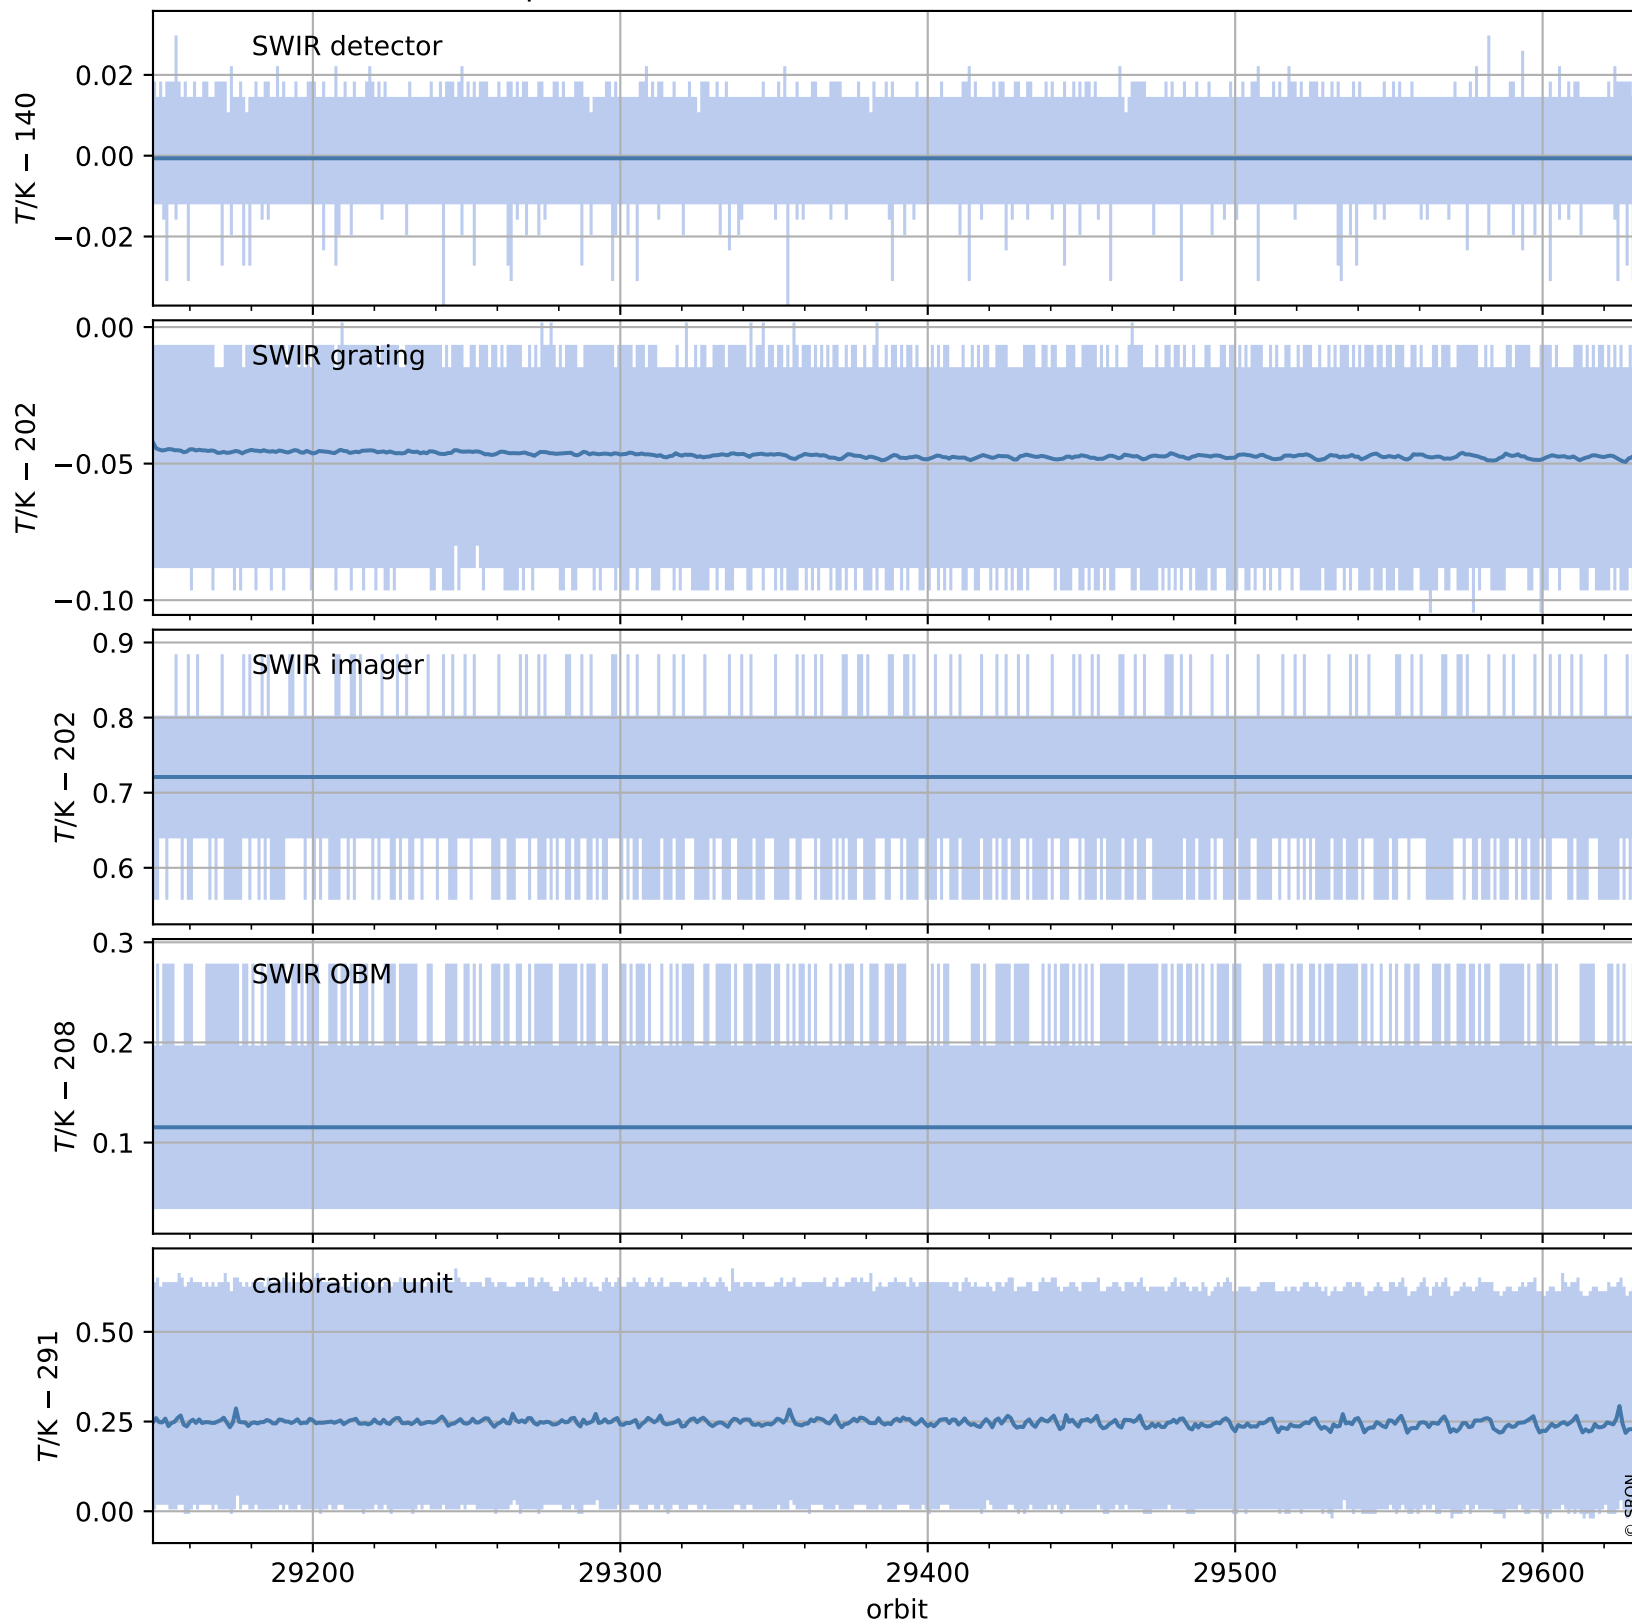

Tropomi SWIR housekeeping data

orbits : [29618, 29632]
coverage : 2023-07-02 / 2023-07-03
created : 2023-08-21T09:42:57

Temperature of sensors relevant for SWIR (one day)

Tropomi SWIR housekeeping data

orbits : [29148, 29632]
coverage : 2023-05-29 / 2023-07-03
created : 2023-08-21T09:42:57

Temperature of sensors relevant for SWIR (last month)

Tropomi SWIR housekeeping data

orbits : [29618, 29632]
coverage : 2023-07-02 / 2023-07-03
created : 2023-08-21T09:42:58

Current and duty cycle of 3 heaters relevant for SWIR (one day)

Tropomi SWIR housekeeping data

orbits : [29148, 29632]
coverage : 2023-05-29 / 2023-07-03
created : 2023-08-21T09:42:58

Current and duty cycle of 3 heaters relevant for SWIR (last month)

Tropomi SWIR housekeeping data

orbits : [29618, 29632]
coverage : 2023-07-02 / 2023-07-03
created : 2023-08-21T09:42:58

Temperature of sensors at the SWIR front-end electronics (one day)

Tropomi SWIR housekeeping data

orbits : [29148, 29632]
coverage : 2023-05-29 / 2023-07-03
created : 2023-08-21T09:42:59