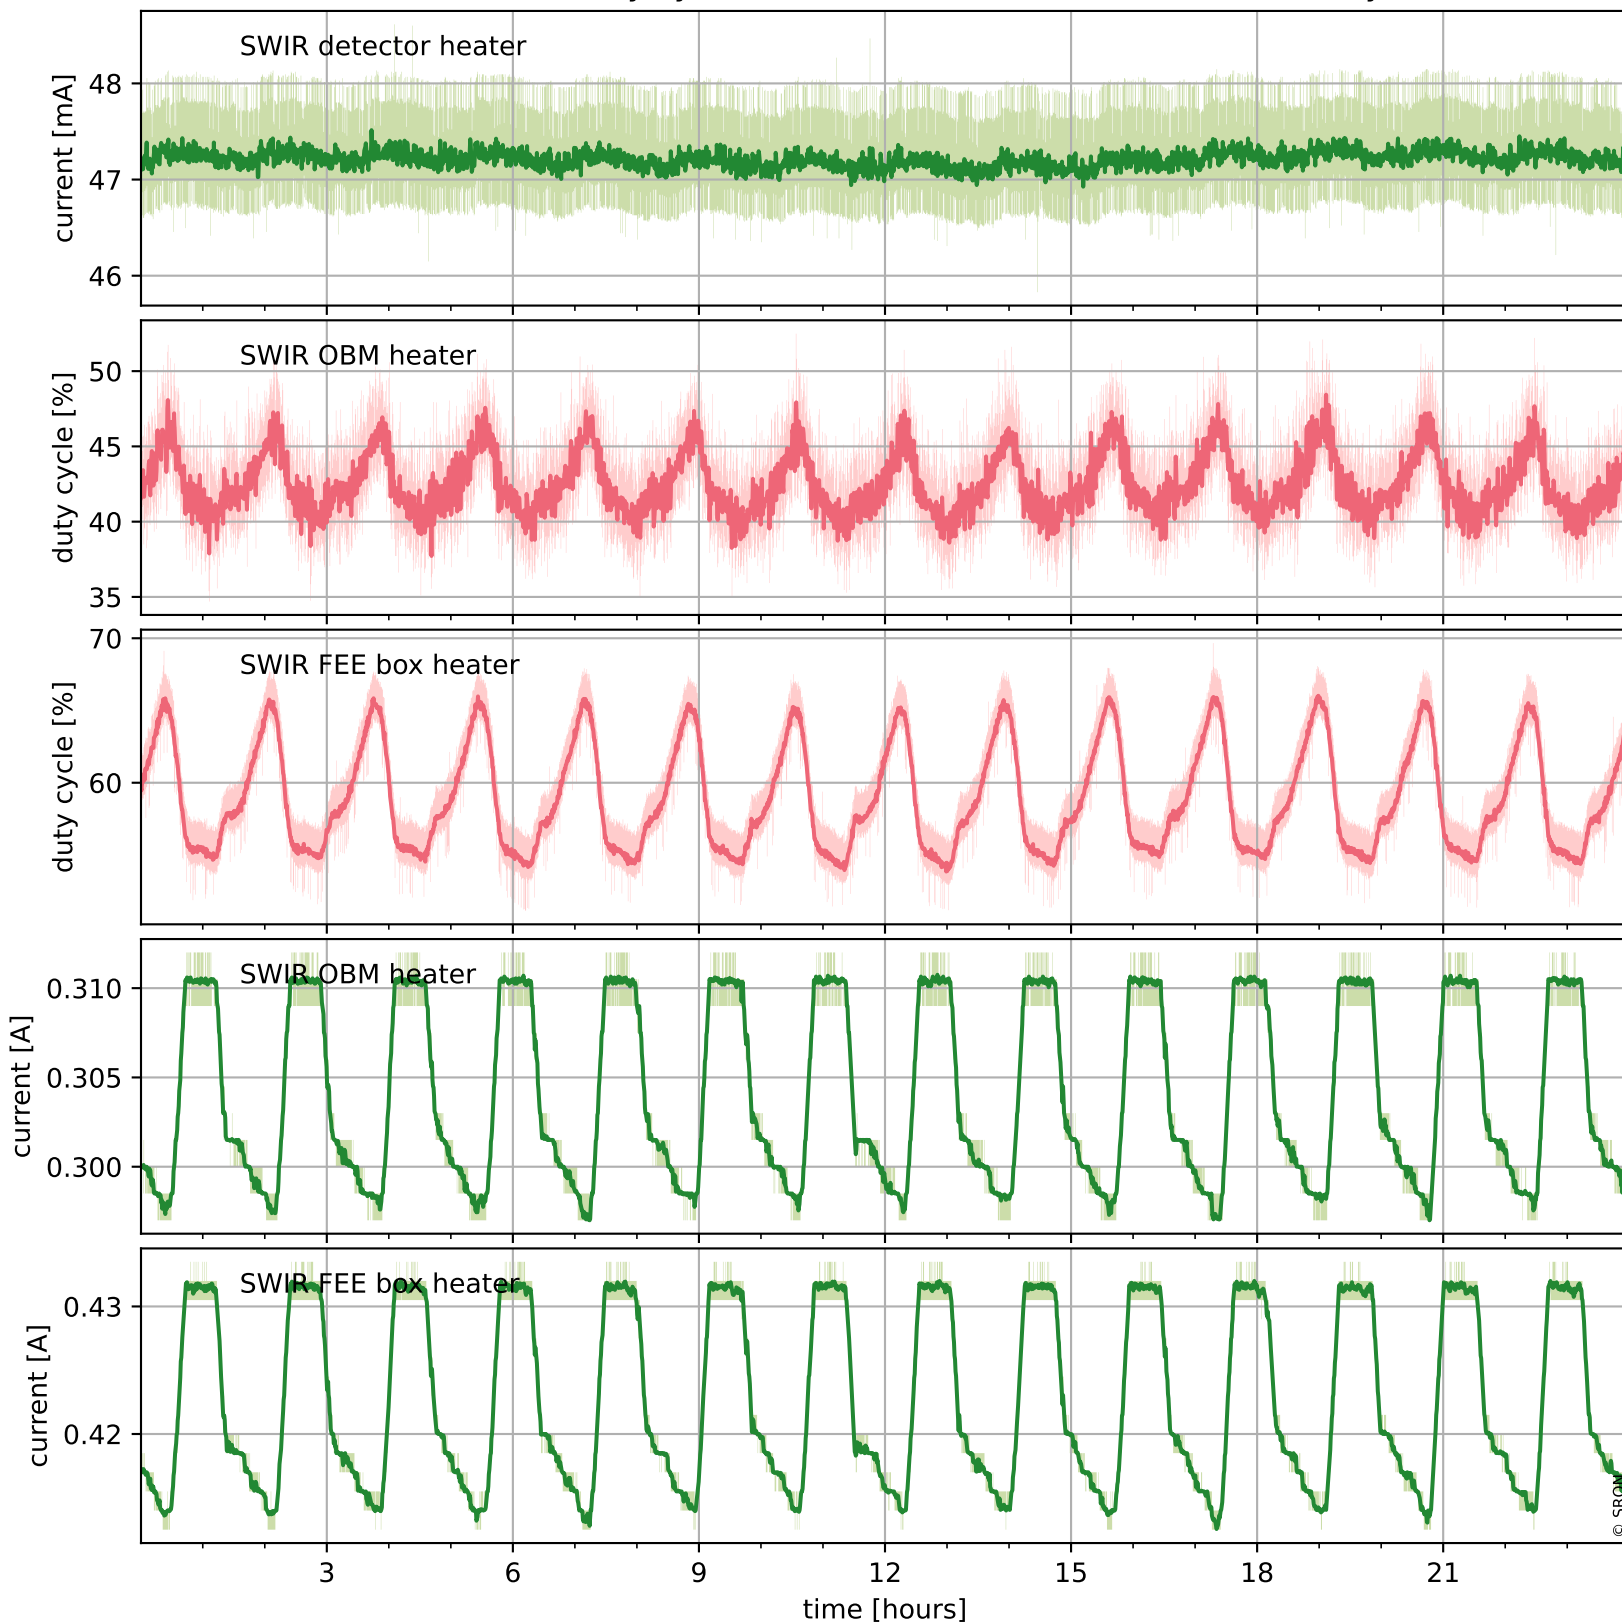

Tropomi SWIR housekeeping data

orbits : [29618, 29632]
coverage : 2023-07-02 / 2023-07-03
created : 2023-08-21T09:42:57

Temperature of sensors relevant for SWIR (one day)

Tropomi SWIR housekeeping data

orbits : [29148, 29632]
coverage : 2023-05-29 / 2023-07-03
created : 2023-08-21T09:42:57

Temperature of sensors relevant for SWIR (last month)

Tropomi SWIR housekeeping data

orbits : [29618, 29632]
coverage : 2023-07-02 / 2023-07-03
created : 2023-08-21T09:42:58

Current and duty cycle of 3 heaters relevant for SWIR (one day)

Tropomi SWIR housekeeping data

orbits : [29148, 29632]
coverage : 2023-05-29 / 2023-07-03
created : 2023-08-21T09:42:58

Current and duty cycle of 3 heaters relevant for SWIR (last month)

Tropomi SWIR housekeeping data