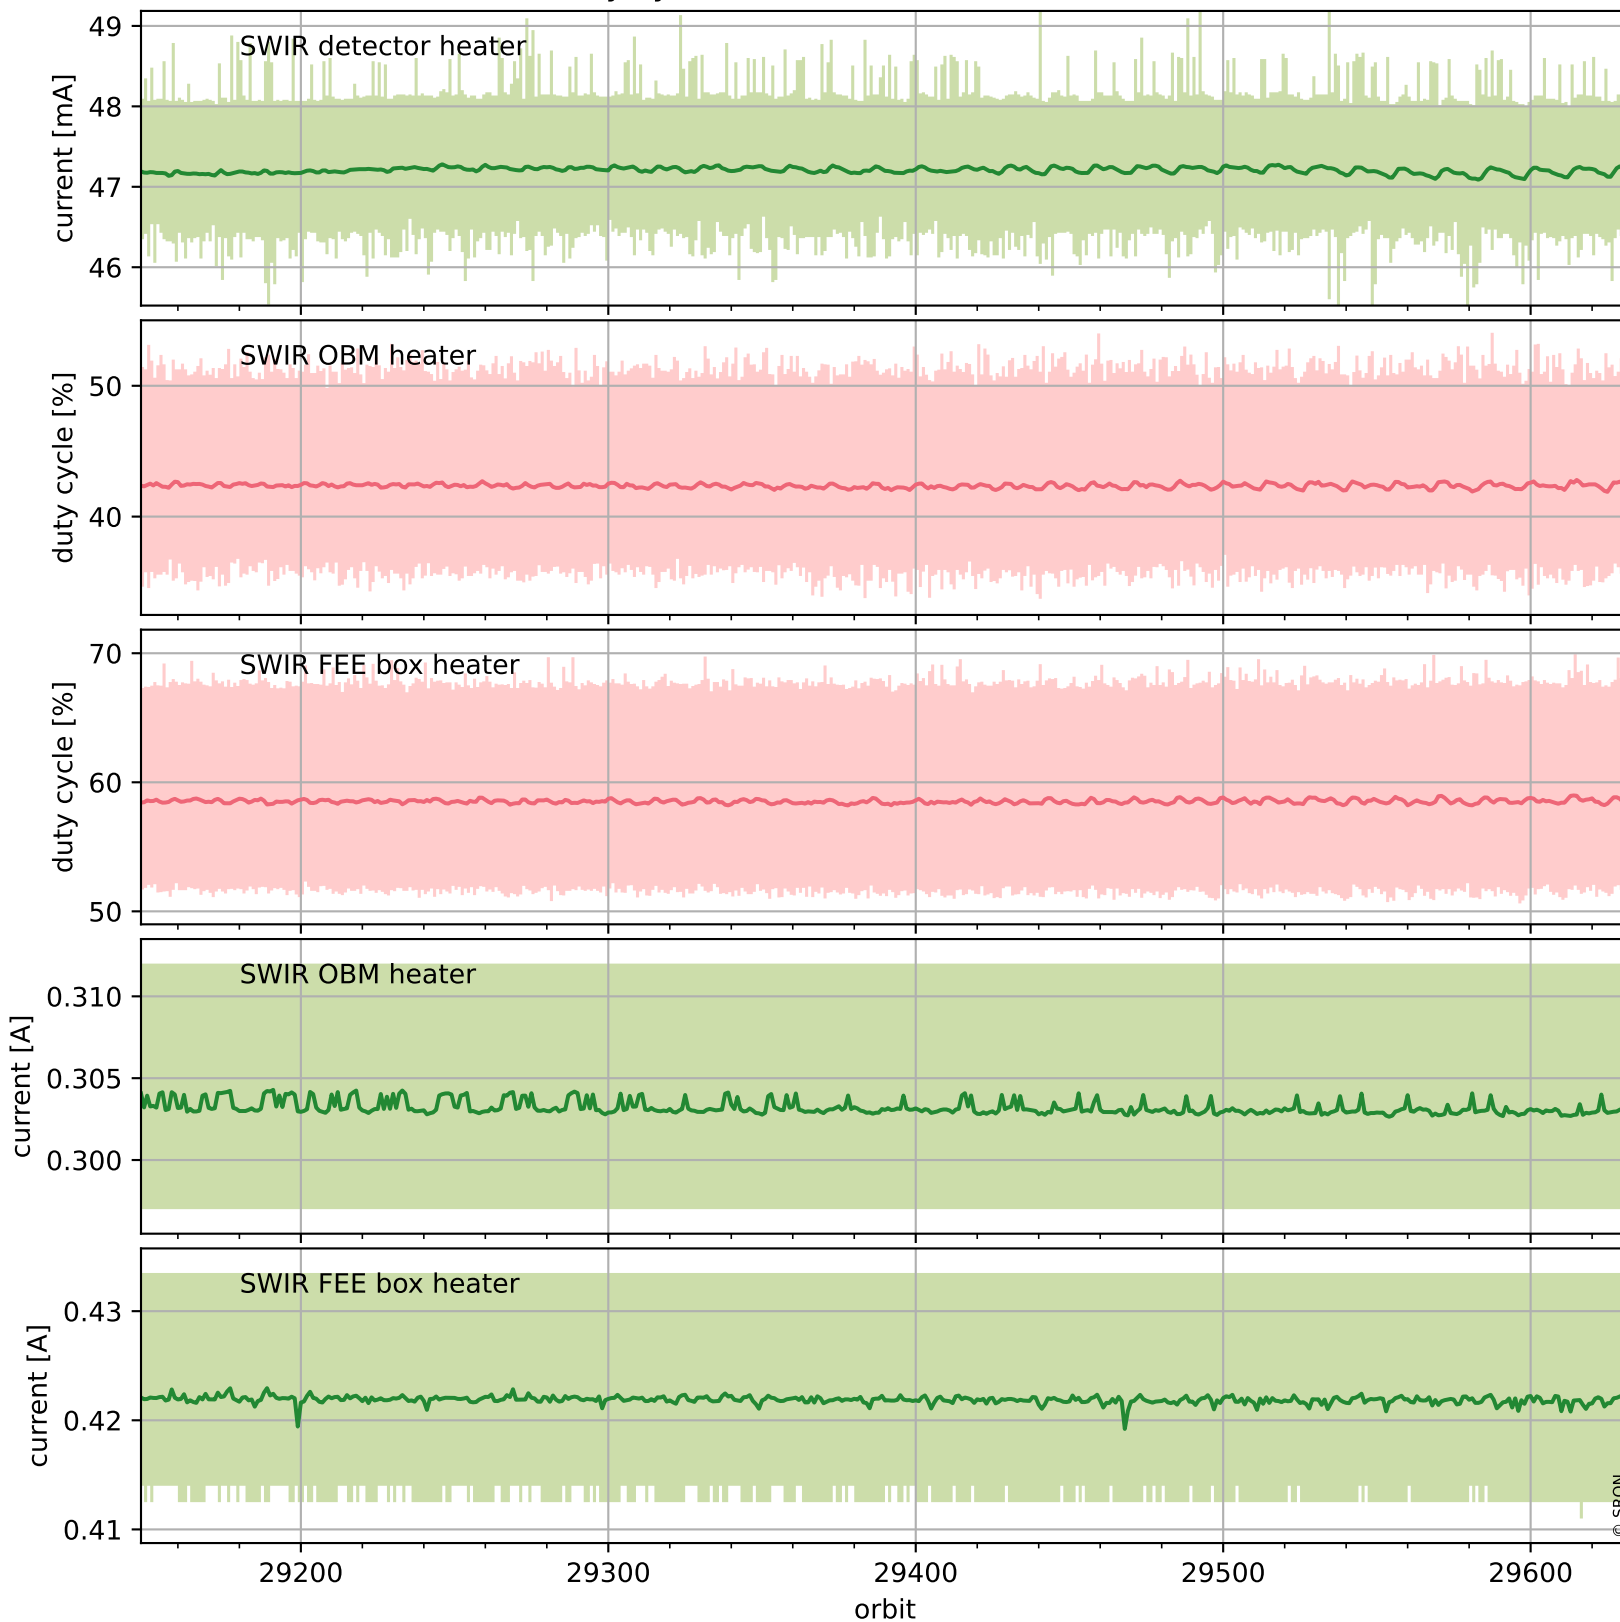

Tropomi SWIR housekeeping data

orbits : [29618, 29632]
coverage : 2023-07-02 / 2023-07-03
created : 2023-08-21T09:42:57

Temperature of sensors relevant for SWIR (one day)

Tropomi SWIR housekeeping data

orbits : [29148, 29632]
coverage : 2023-05-29 / 2023-07-03
created : 2023-08-21T09:42:57

Temperature of sensors relevant for SWIR (last month)

Tropomi SWIR housekeeping data

orbits : [29618, 29632]
coverage : 2023-07-02 / 2023-07-03
created : 2023-08-21T09:42:58

Current and duty cycle of 3 heaters relevant for SWIR (one day)

Tropomi SWIR housekeeping data

orbits : [29148, 29632]
coverage : 2023-05-29 / 2023-07-03
created : 2023-08-21T09:42:58

Current and duty cycle of 3 heaters relevant for SWIR (last month)

Tropomi SWIR housekeeping data

orbits : [29618, 29632]
coverage : 2023-07-02 / 2023-07-03
created : 2023-08-21T09:42:58

Temperature of sensors at the SWIR front-end electronics (one day)

Tropomi SWIR housekeeping data

orbits : [29148, 29632]
coverage : 2023-05-29 / 2023-07-03
created : 2023-08-21T09:42:59