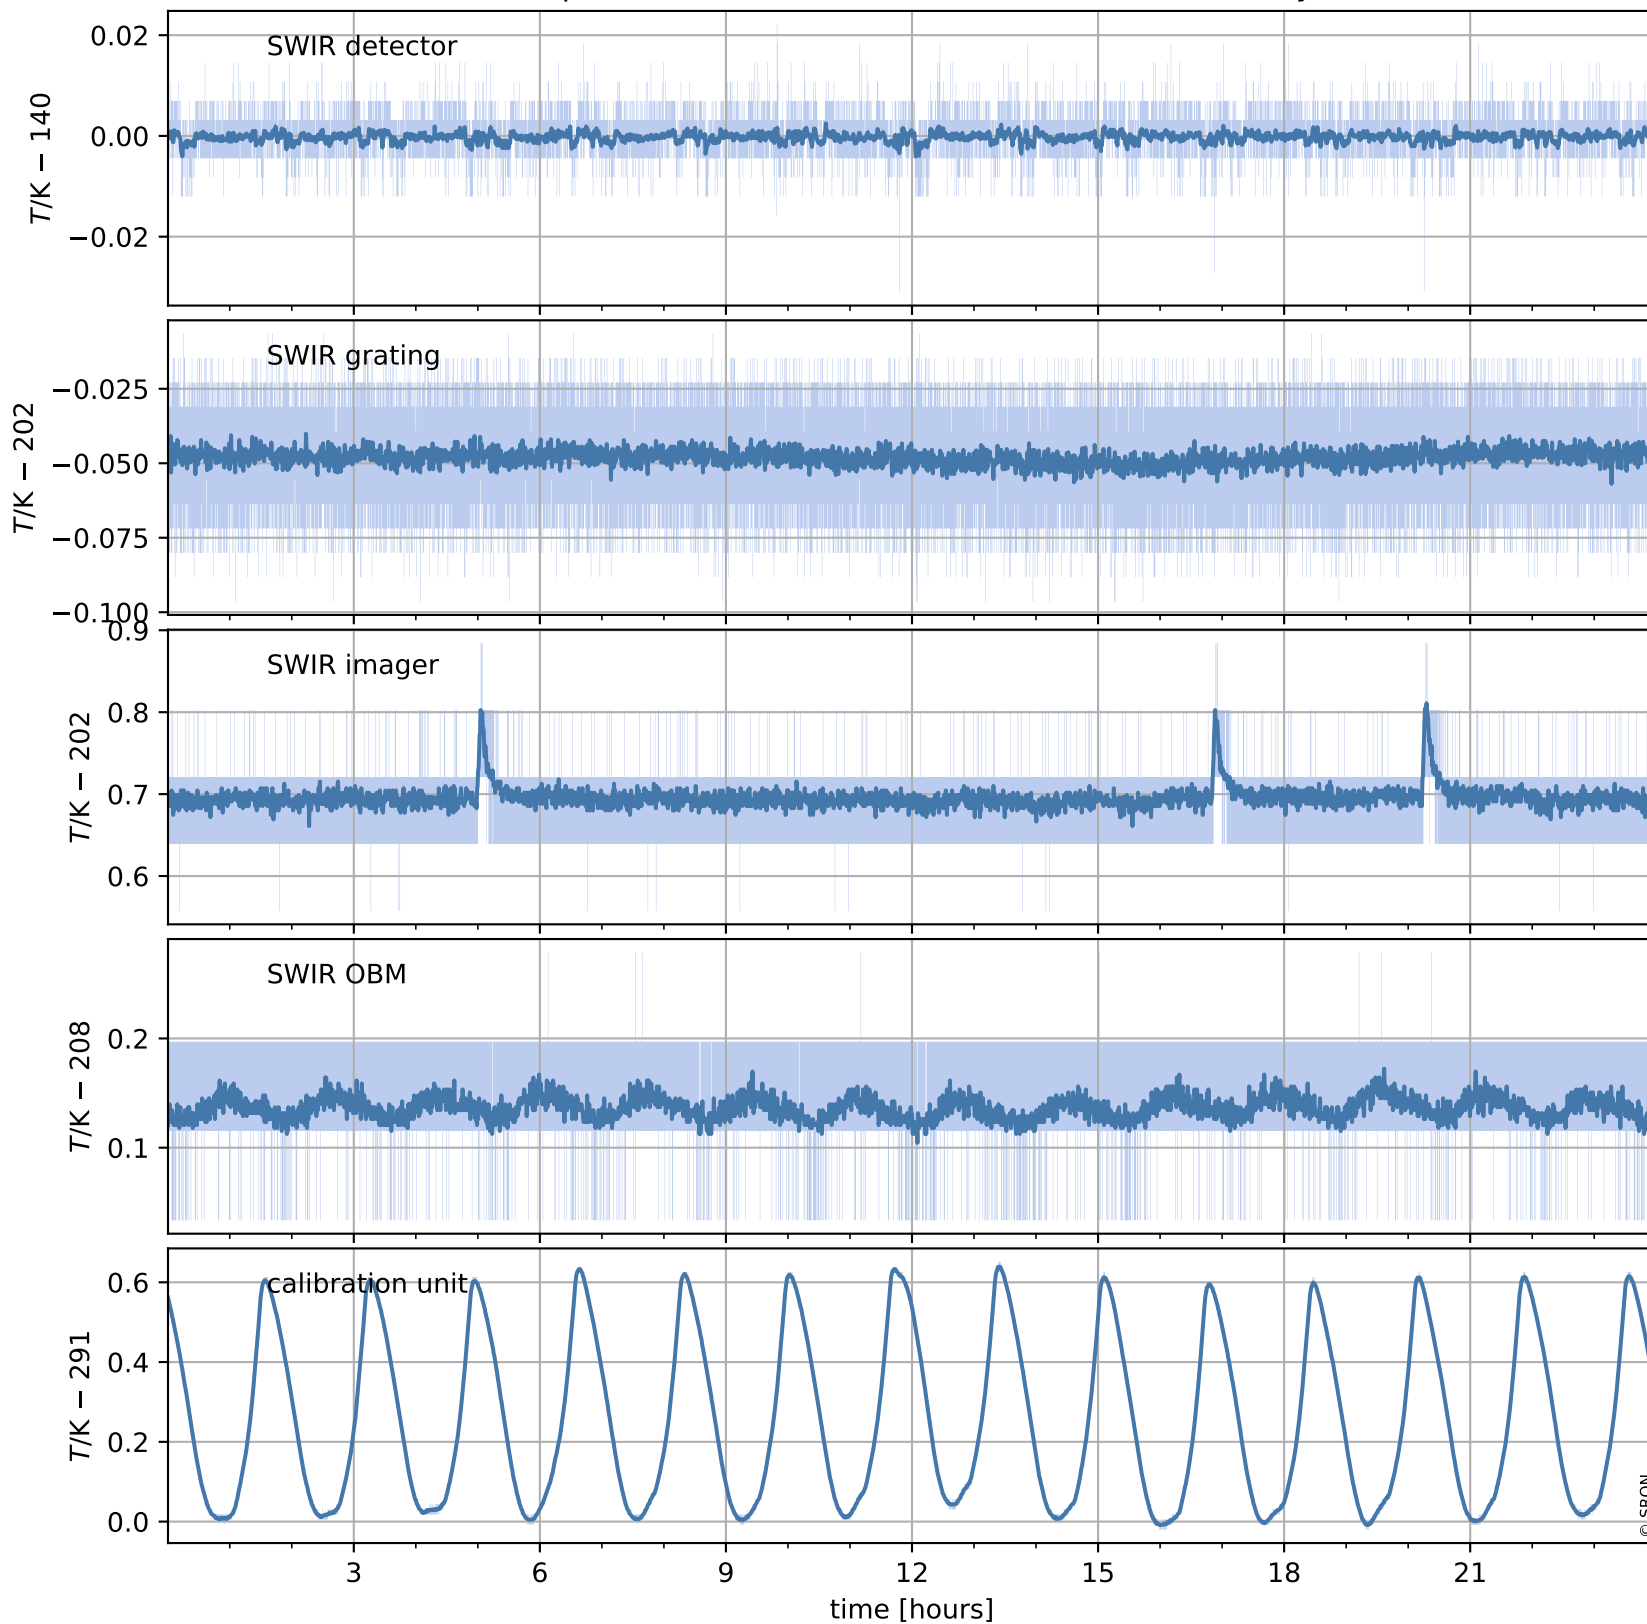

Tropomi SWIR housekeeping data

orbits : [29618, 29632]
coverage : 2023-07-02 / 2023-07-03
created : 2023-08-21T09:42:57

Temperature of sensors relevant for SWIR (one day)

Tropomi SWIR housekeeping data

orbits : [29148, 29632]
coverage : 2023-05-29 / 2023-07-03
created : 2023-08-21T09:42:57

Temperature of sensors relevant for SWIR (last month)

Tropomi SWIR housekeeping data

orbits : [29618, 29632]
coverage : 2023-07-02 / 2023-07-03
created : 2023-08-21T09:42:58

Current and duty cycle of 3 heaters relevant for SWIR (one day)

Tropomi SWIR housekeeping data

orbits : [29148, 29632]
coverage : 2023-05-29 / 2023-07-03
created : 2023-08-21T09:42:58

Current and duty cycle of 3 heaters relevant for SWIR (last month)

Tropomi SWIR housekeeping data