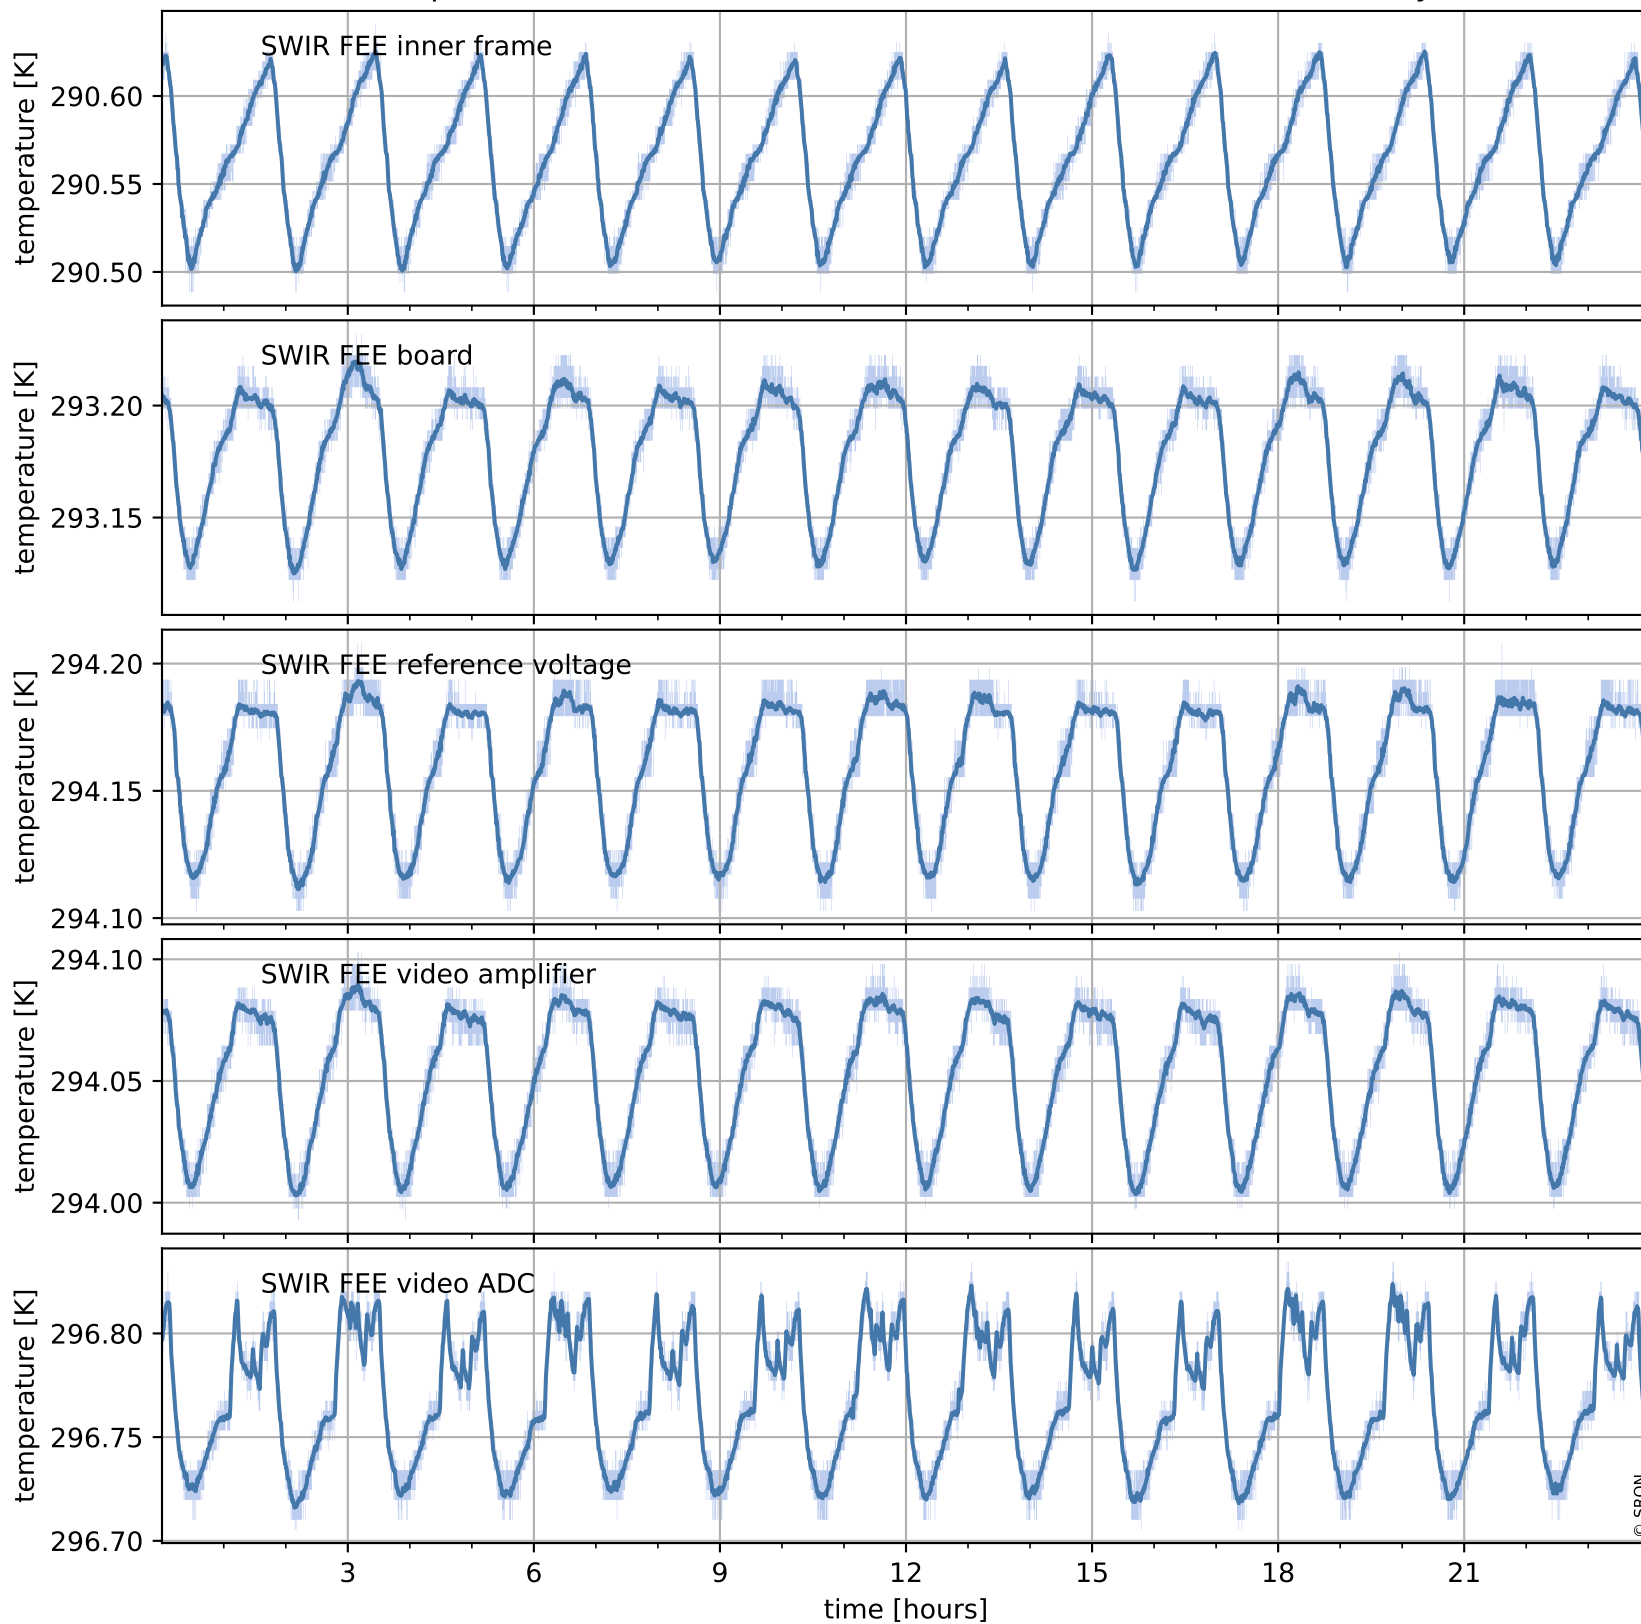

Tropomi SWIR housekeeping data

orbits : [29633, 29646]
coverage : 2023-07-03 / 2023-07-04
created : 2023-08-21T09:43:01

Temperature of sensors at the SWIR front-end electronics (one day)