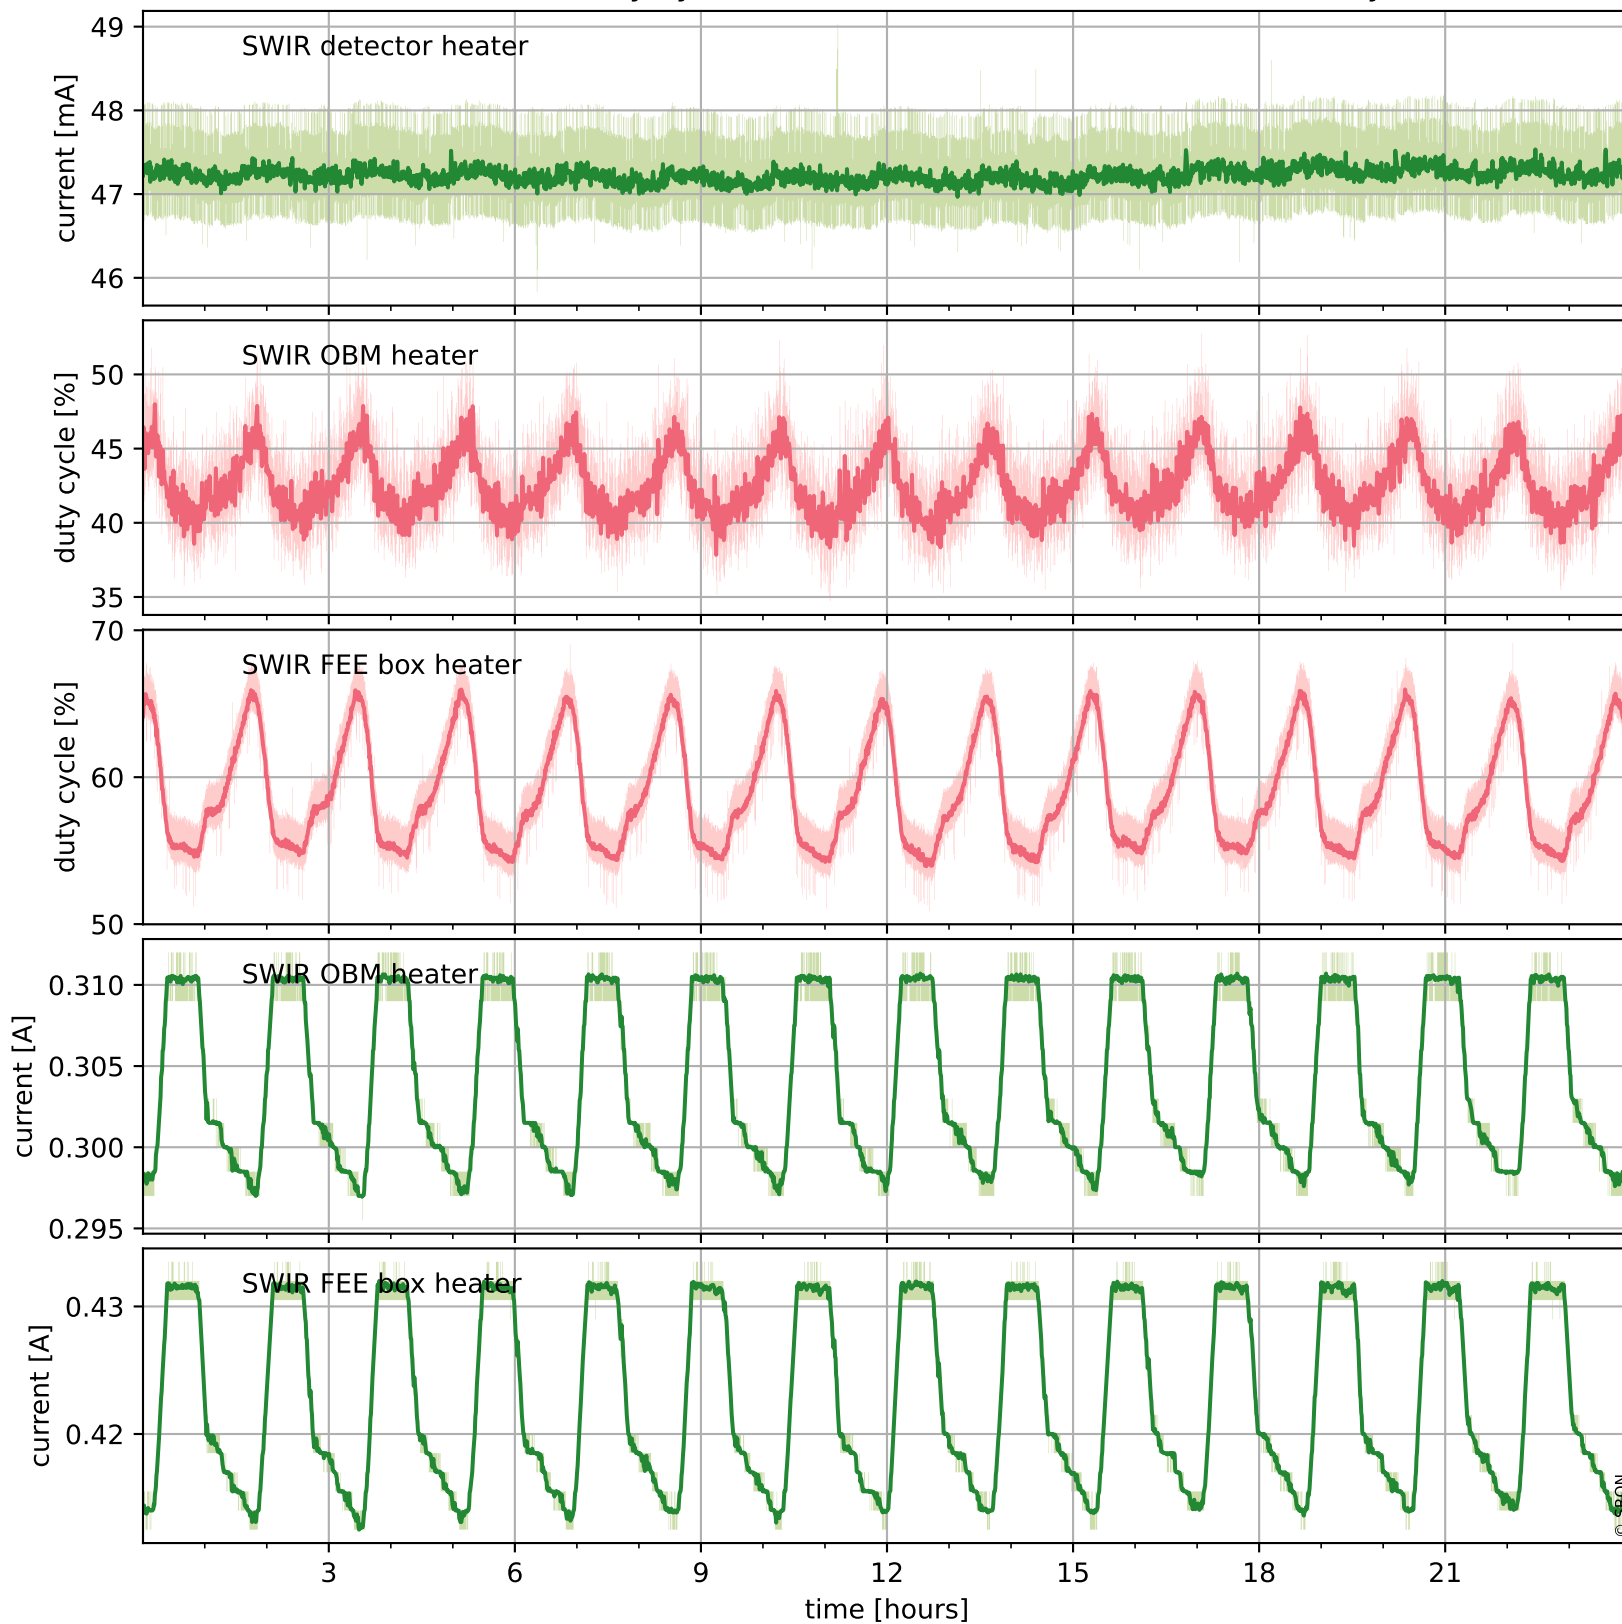

Tropomi SWIR housekeeping data

orbits : [29633, 29646]
coverage : 2023-07-03 / 2023-07-04
created : 2023-08-21T09:42:59

Temperature of sensors relevant for SWIR (one day)

Tropomi SWIR housekeeping data

orbits : [29162, 29646]
coverage : 2023-05-30 / 2023-07-04
created : 2023-08-21T09:43:00

Temperature of sensors relevant for SWIR (last month)

Tropomi SWIR housekeeping data

orbits : [29633, 29646]
coverage : 2023-07-03 / 2023-07-04
created : 2023-08-21T09:43:00

Current and duty cycle of 3 heaters relevant for SWIR (one day)

Tropomi SWIR housekeeping data

orbits : [29162, 29646]
coverage : 2023-05-30 / 2023-07-04
created : 2023-08-21T09:43:00

Current and duty cycle of 3 heaters relevant for SWIR (last month)

Tropomi SWIR housekeeping data