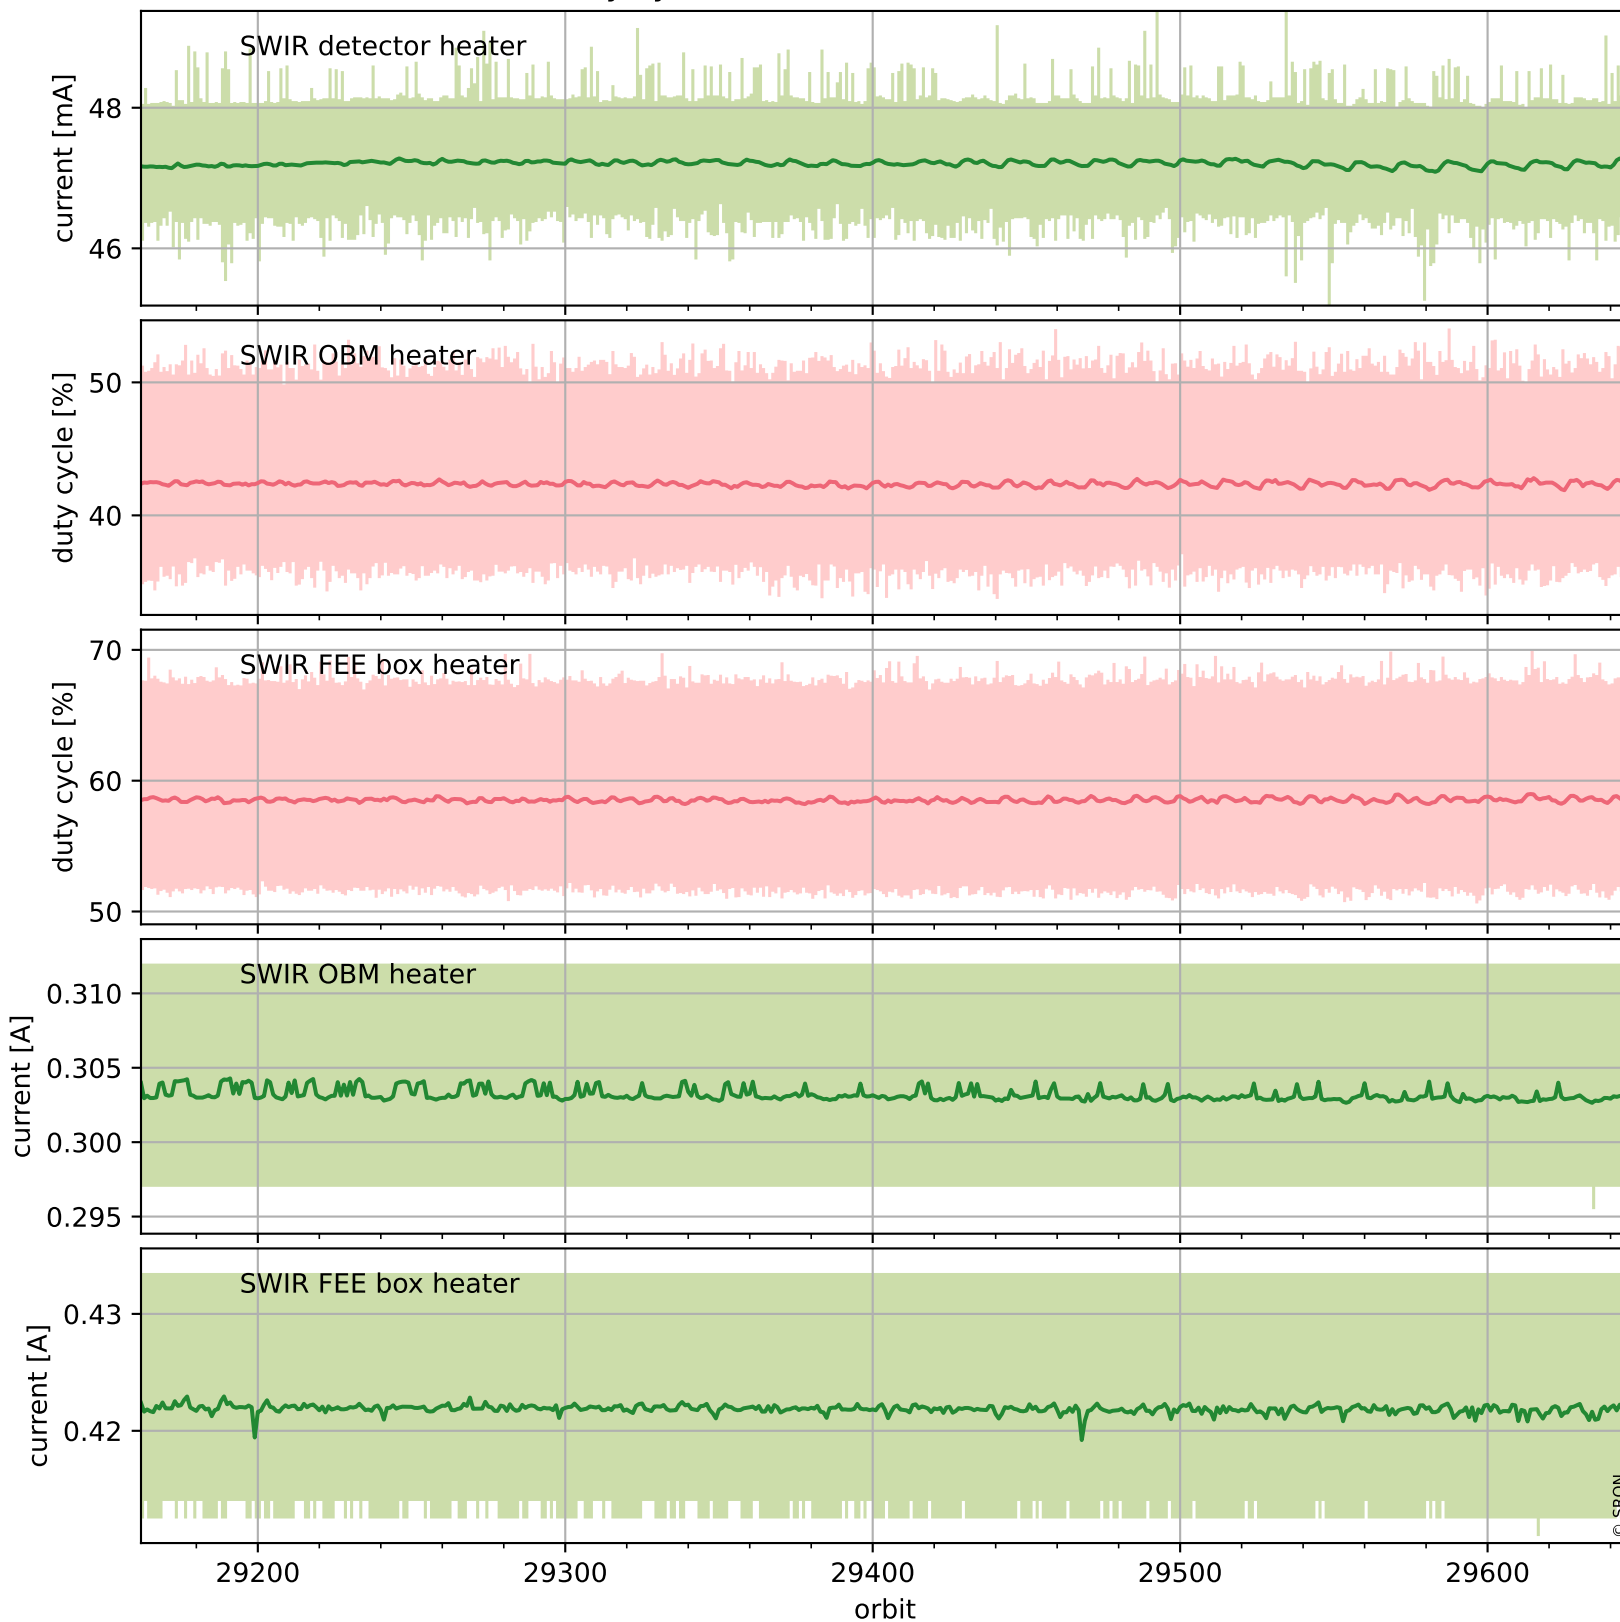

Tropomi SWIR housekeeping data

orbits : [29633, 29646]
coverage : 2023-07-03 / 2023-07-04
created : 2023-08-21T09:42:59

Temperature of sensors relevant for SWIR (one day)

Tropomi SWIR housekeeping data

orbits : [29162, 29646]
coverage : 2023-05-30 / 2023-07-04
created : 2023-08-21T09:43:00

Temperature of sensors relevant for SWIR (last month)

Tropomi SWIR housekeeping data

orbits : [29633, 29646]
coverage : 2023-07-03 / 2023-07-04
created : 2023-08-21T09:43:00

Current and duty cycle of 3 heaters relevant for SWIR (one day)

Tropomi SWIR housekeeping data

orbits : [29162, 29646]
coverage : 2023-05-30 / 2023-07-04
created : 2023-08-21T09:43:00

Current and duty cycle of 3 heaters relevant for SWIR (last month)

Tropomi SWIR housekeeping data

orbits : [29633, 29646]
coverage : 2023-07-03 / 2023-07-04
created : 2023-08-21T09:43:01

Temperature of sensors at the SWIR front-end electronics (one day)

Tropomi SWIR housekeeping data

orbits : [29162, 29646]
coverage : 2023-05-30 / 2023-07-04
created : 2023-08-21T09:43:01