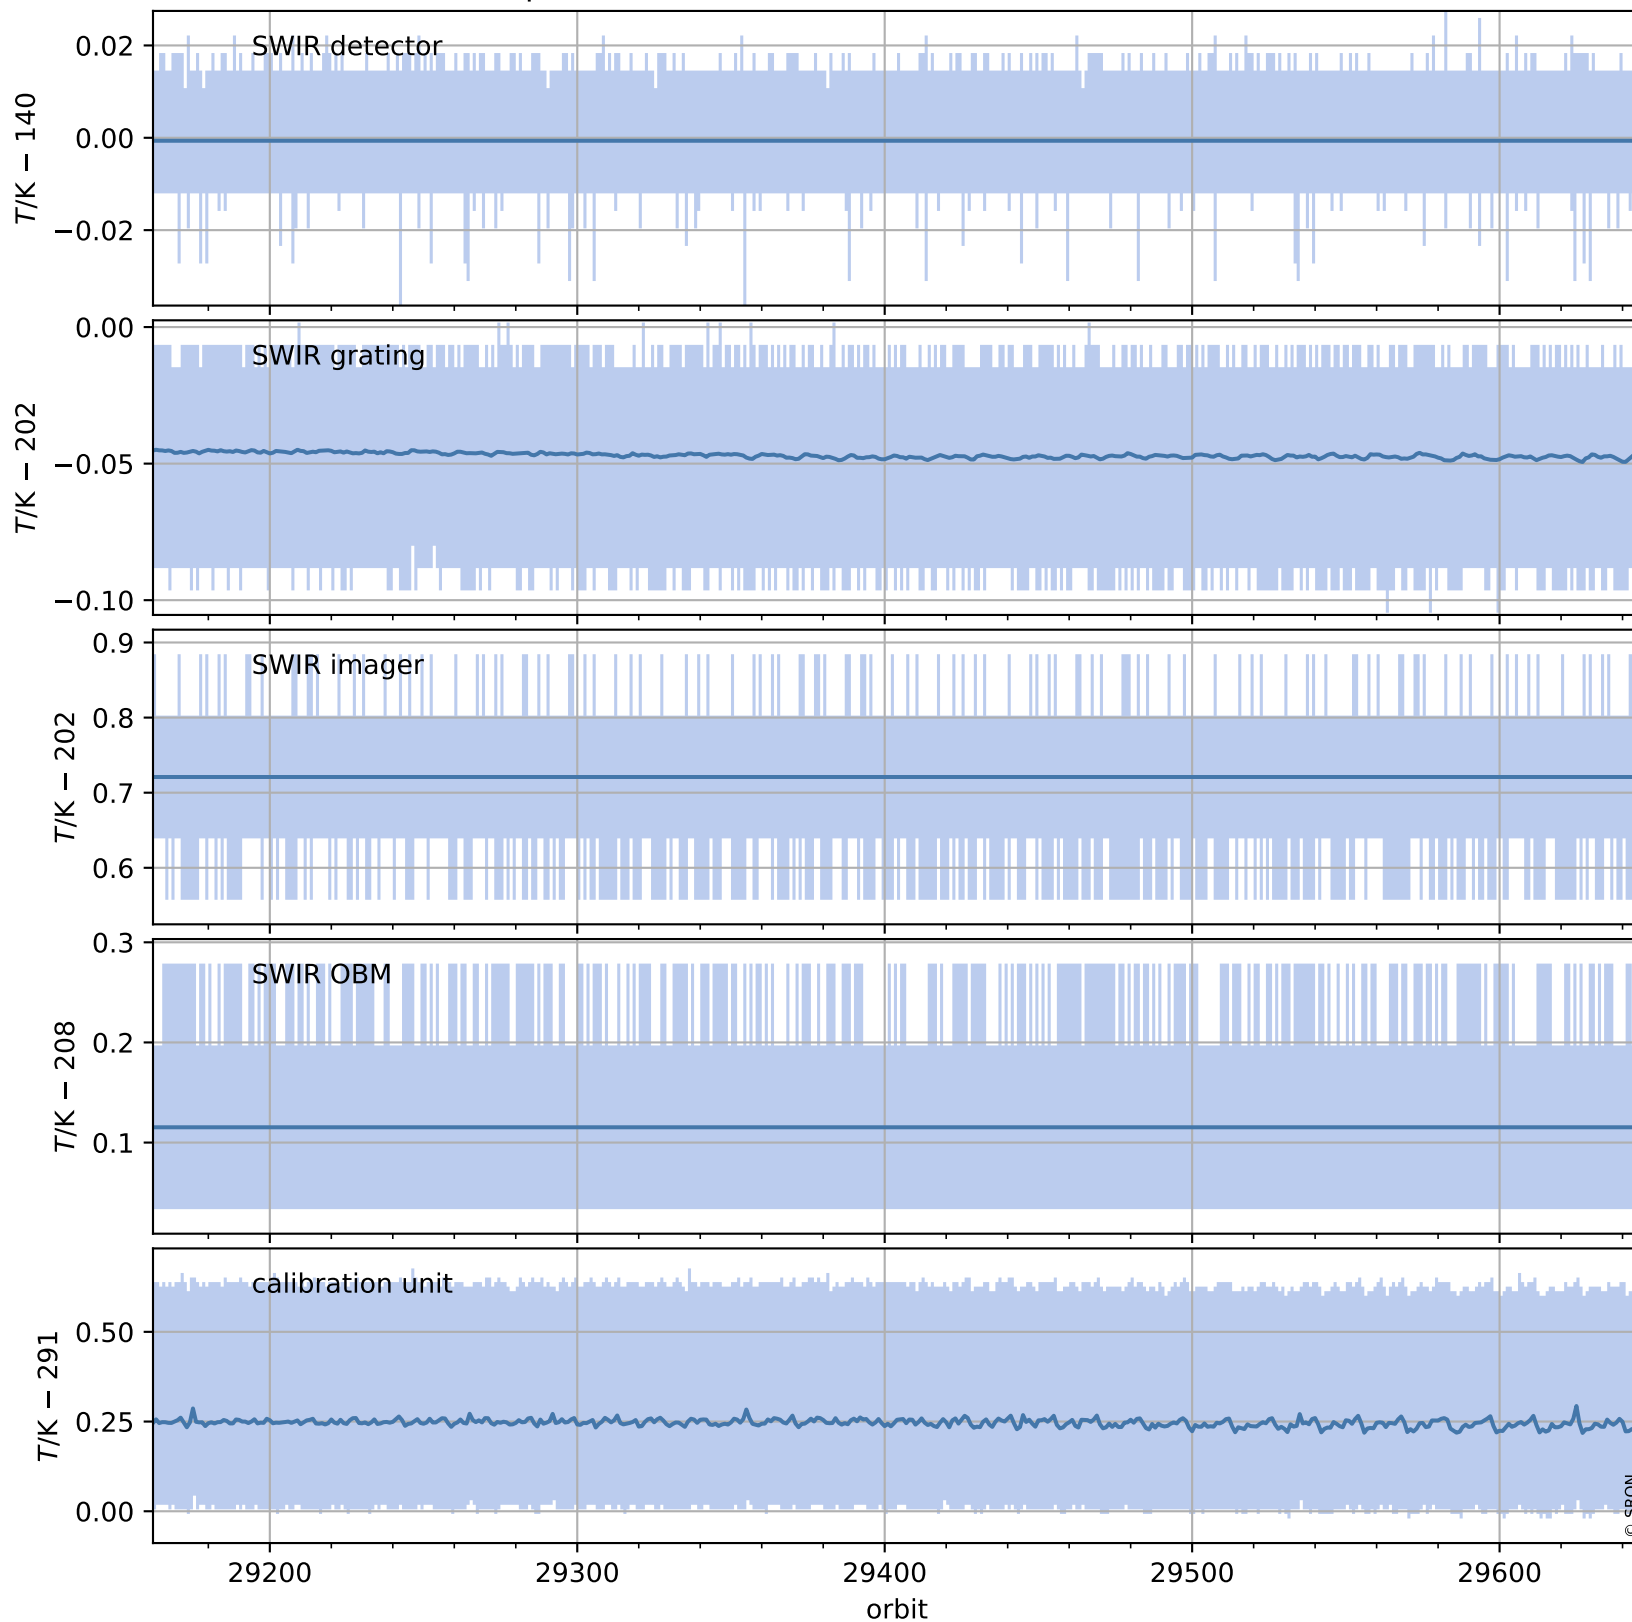

Tropomi SWIR housekeeping data

orbits : [29633, 29646]
coverage : 2023-07-03 / 2023-07-04
created : 2023-08-21T09:42:59

Temperature of sensors relevant for SWIR (one day)

Tropomi SWIR housekeeping data

orbits : [29162, 29646]
coverage : 2023-05-30 / 2023-07-04
created : 2023-08-21T09:43:00

Temperature of sensors relevant for SWIR (last month)

Tropomi SWIR housekeeping data

orbits : [29633, 29646]
coverage : 2023-07-03 / 2023-07-04
created : 2023-08-21T09:43:00

Current and duty cycle of 3 heaters relevant for SWIR (one day)

Tropomi SWIR housekeeping data

orbits : [29162, 29646]
coverage : 2023-05-30 / 2023-07-04
created : 2023-08-21T09:43:00

Current and duty cycle of 3 heaters relevant for SWIR (last month)

Tropomi SWIR housekeeping data

orbits : [29633, 29646]
coverage : 2023-07-03 / 2023-07-04
created : 2023-08-21T09:43:01

Temperature of sensors at the SWIR front-end electronics (one day)

Tropomi SWIR housekeeping data

orbits : [29162, 29646]
coverage : 2023-05-30 / 2023-07-04
created : 2023-08-21T09:43:01