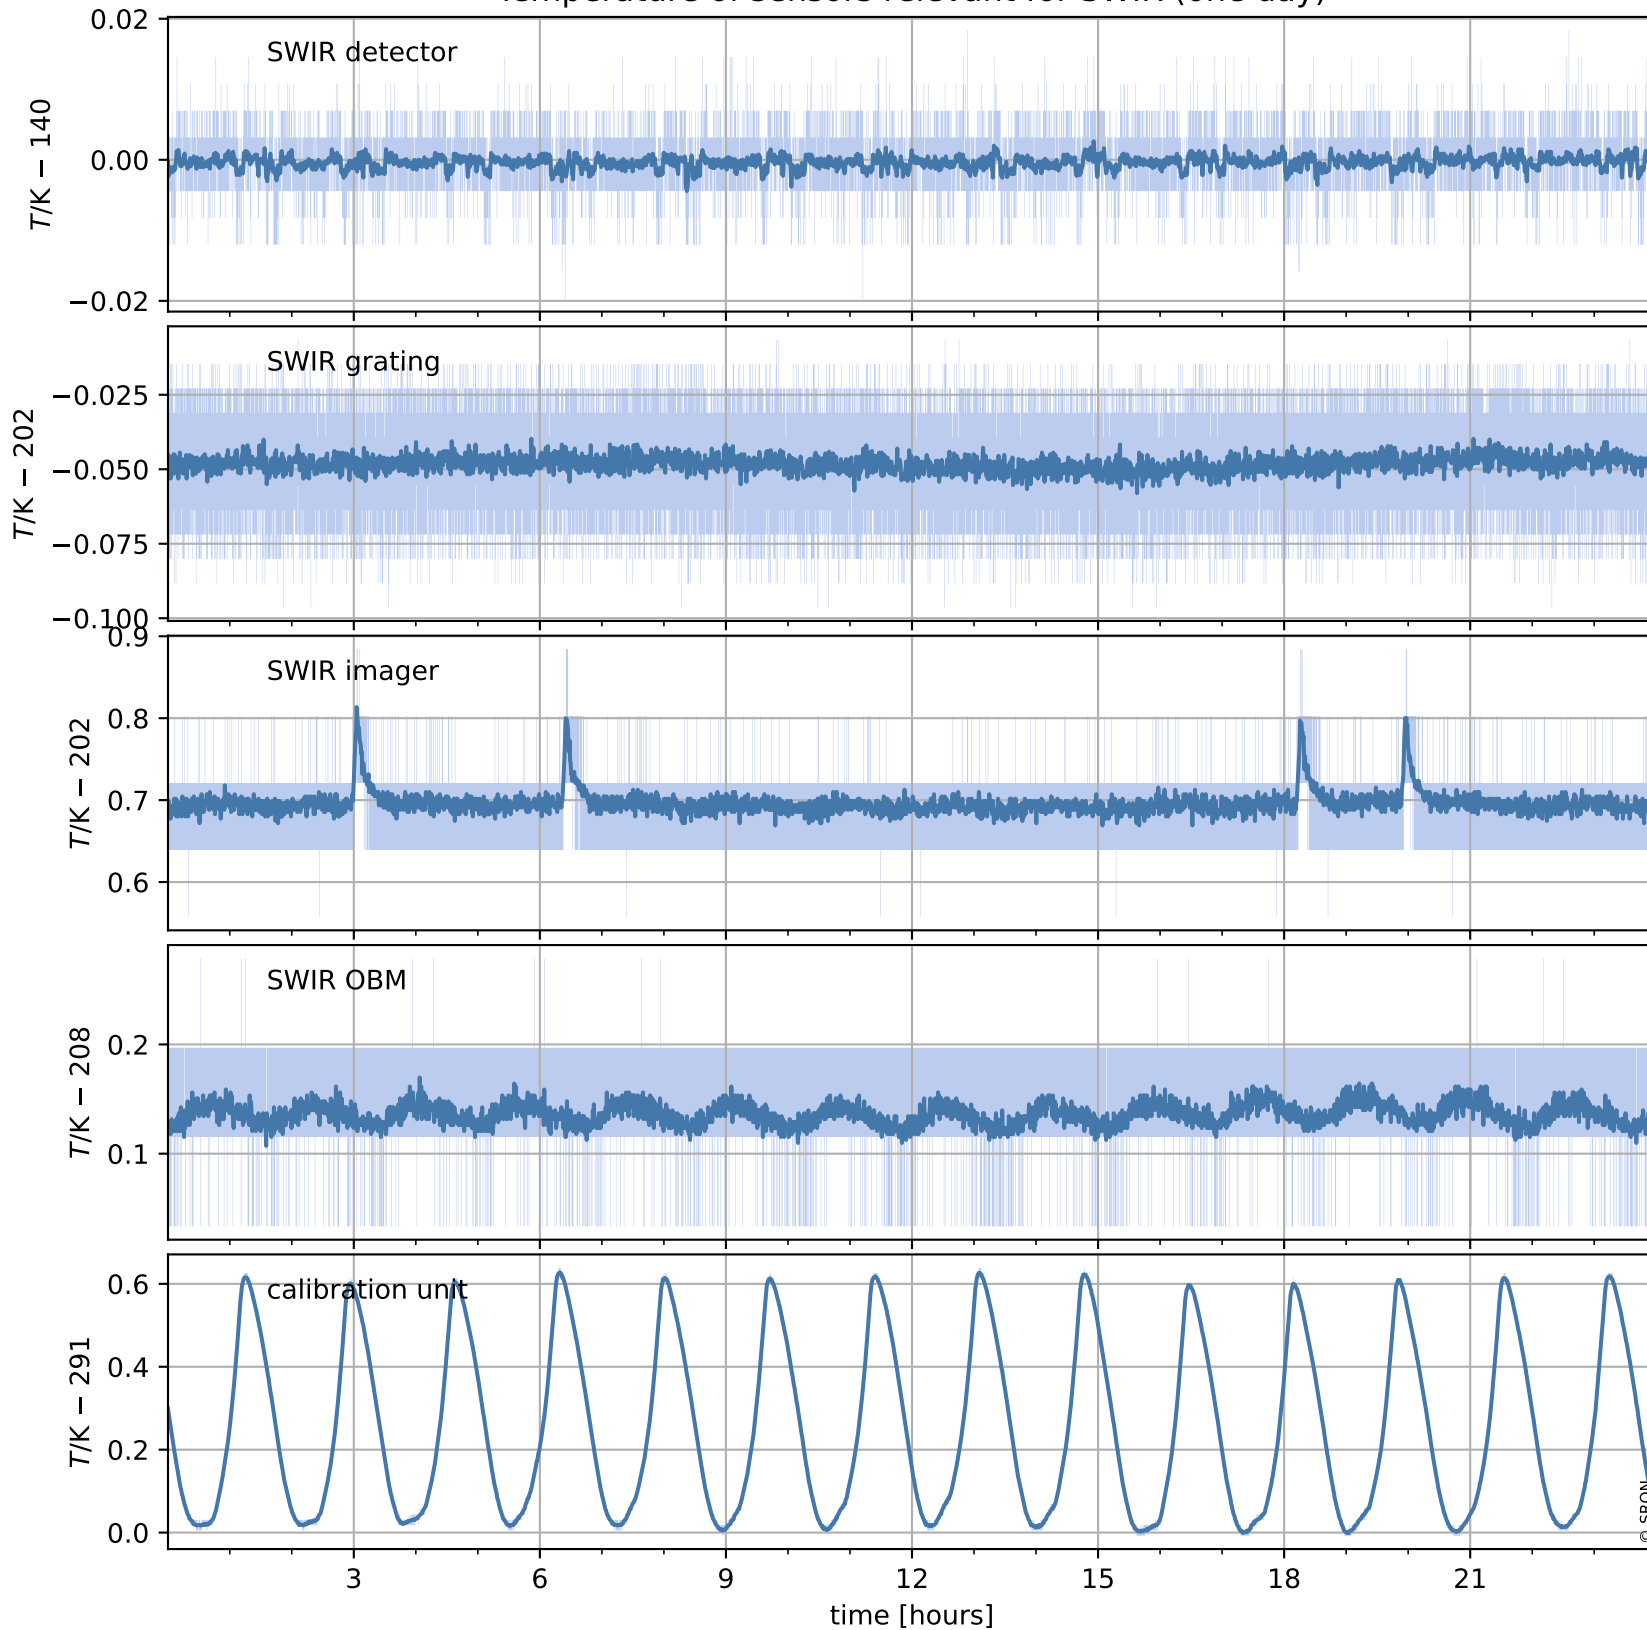

Tropomi SWIR housekeeping data

orbits : [29633, 29646]
coverage : 2023-07-03 / 2023-07-04
created : 2023-08-21T09:42:59

Temperature of sensors relevant for SWIR (one day)

Tropomi SWIR housekeeping data

orbits : [29162, 29646]
coverage : 2023-05-30 / 2023-07-04
created : 2023-08-21T09:43:00

Temperature of sensors relevant for SWIR (last month)

Tropomi SWIR housekeeping data

orbits : [29633, 29646]
coverage : 2023-07-03 / 2023-07-04
created : 2023-08-21T09:43:00

Current and duty cycle of 3 heaters relevant for SWIR (one day)