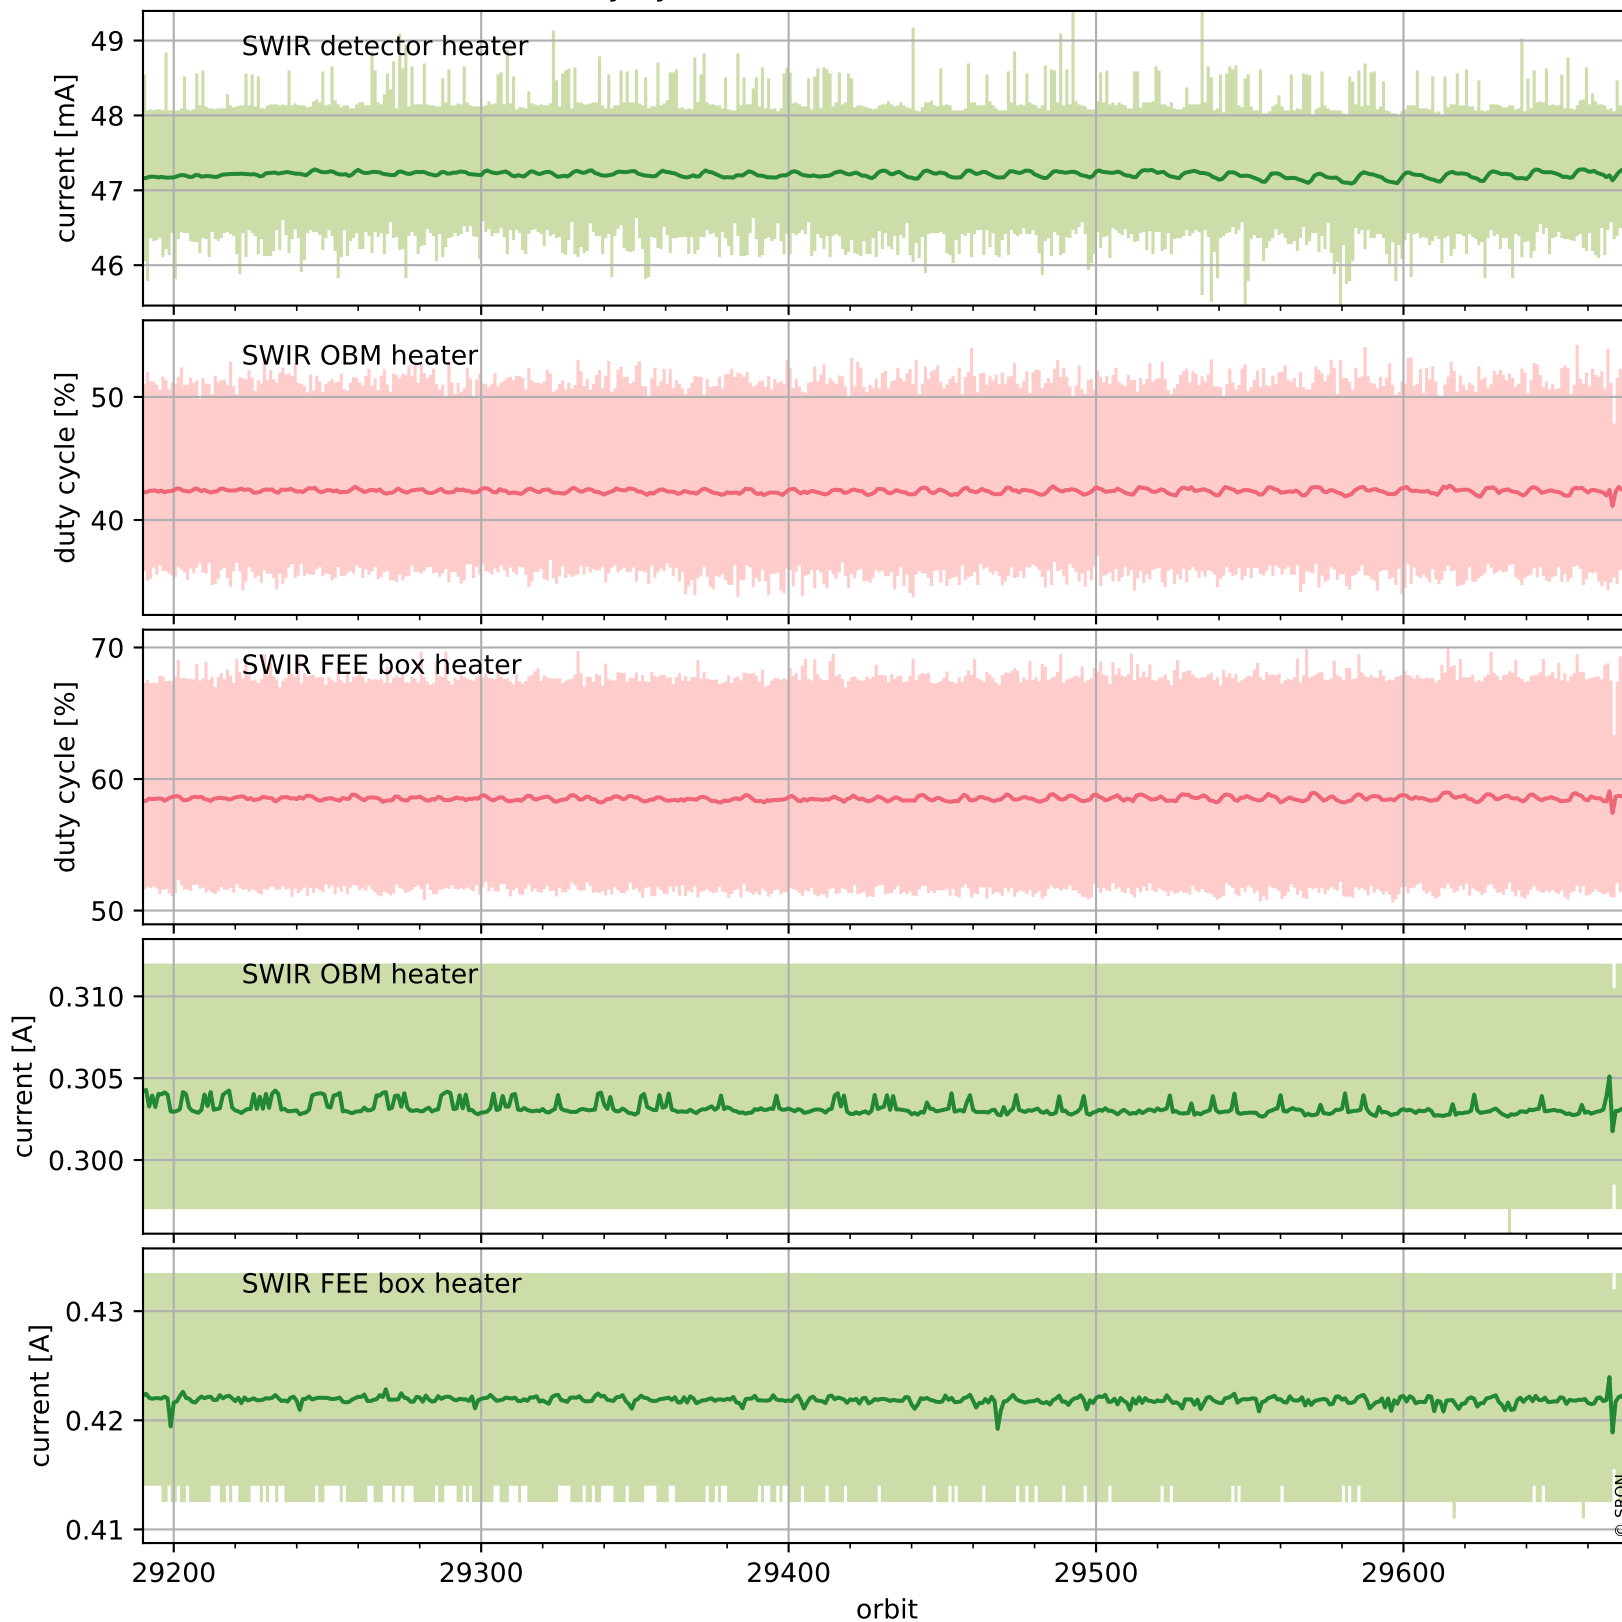

Tropomi SWIR housekeeping data

orbits : [29661, 29674]
coverage : 2023-07-05 / 2023-07-06
created : 2023-08-21T09:43:04

Temperature of sensors relevant for SWIR (one day)

Tropomi SWIR housekeeping data

orbits : [29190, 29674]
coverage : 2023-06-01 / 2023-07-06
created : 2023-08-21T09:43:04

Temperature of sensors relevant for SWIR (last month)

Tropomi SWIR housekeeping data

orbits : [29661, 29674]
coverage : 2023-07-05 / 2023-07-06
created : 2023-08-21T09:43:05

Current and duty cycle of 3 heaters relevant for SWIR (one day)

Tropomi SWIR housekeeping data

orbits : [29190, 29674]
coverage : 2023-06-01 / 2023-07-06
created : 2023-08-21T09:43:05

Current and duty cycle of 3 heaters relevant for SWIR (last month)

Tropomi SWIR housekeeping data

orbits : [29661, 29674]
coverage : 2023-07-05 / 2023-07-06
created : 2023-08-21T09:43:05

Temperature of sensors at the SWIR front-end electronics (one day)

Tropomi SWIR housekeeping data

orbits : [29190, 29674]
coverage : 2023-06-01 / 2023-07-06
created : 2023-08-21T09:43:06