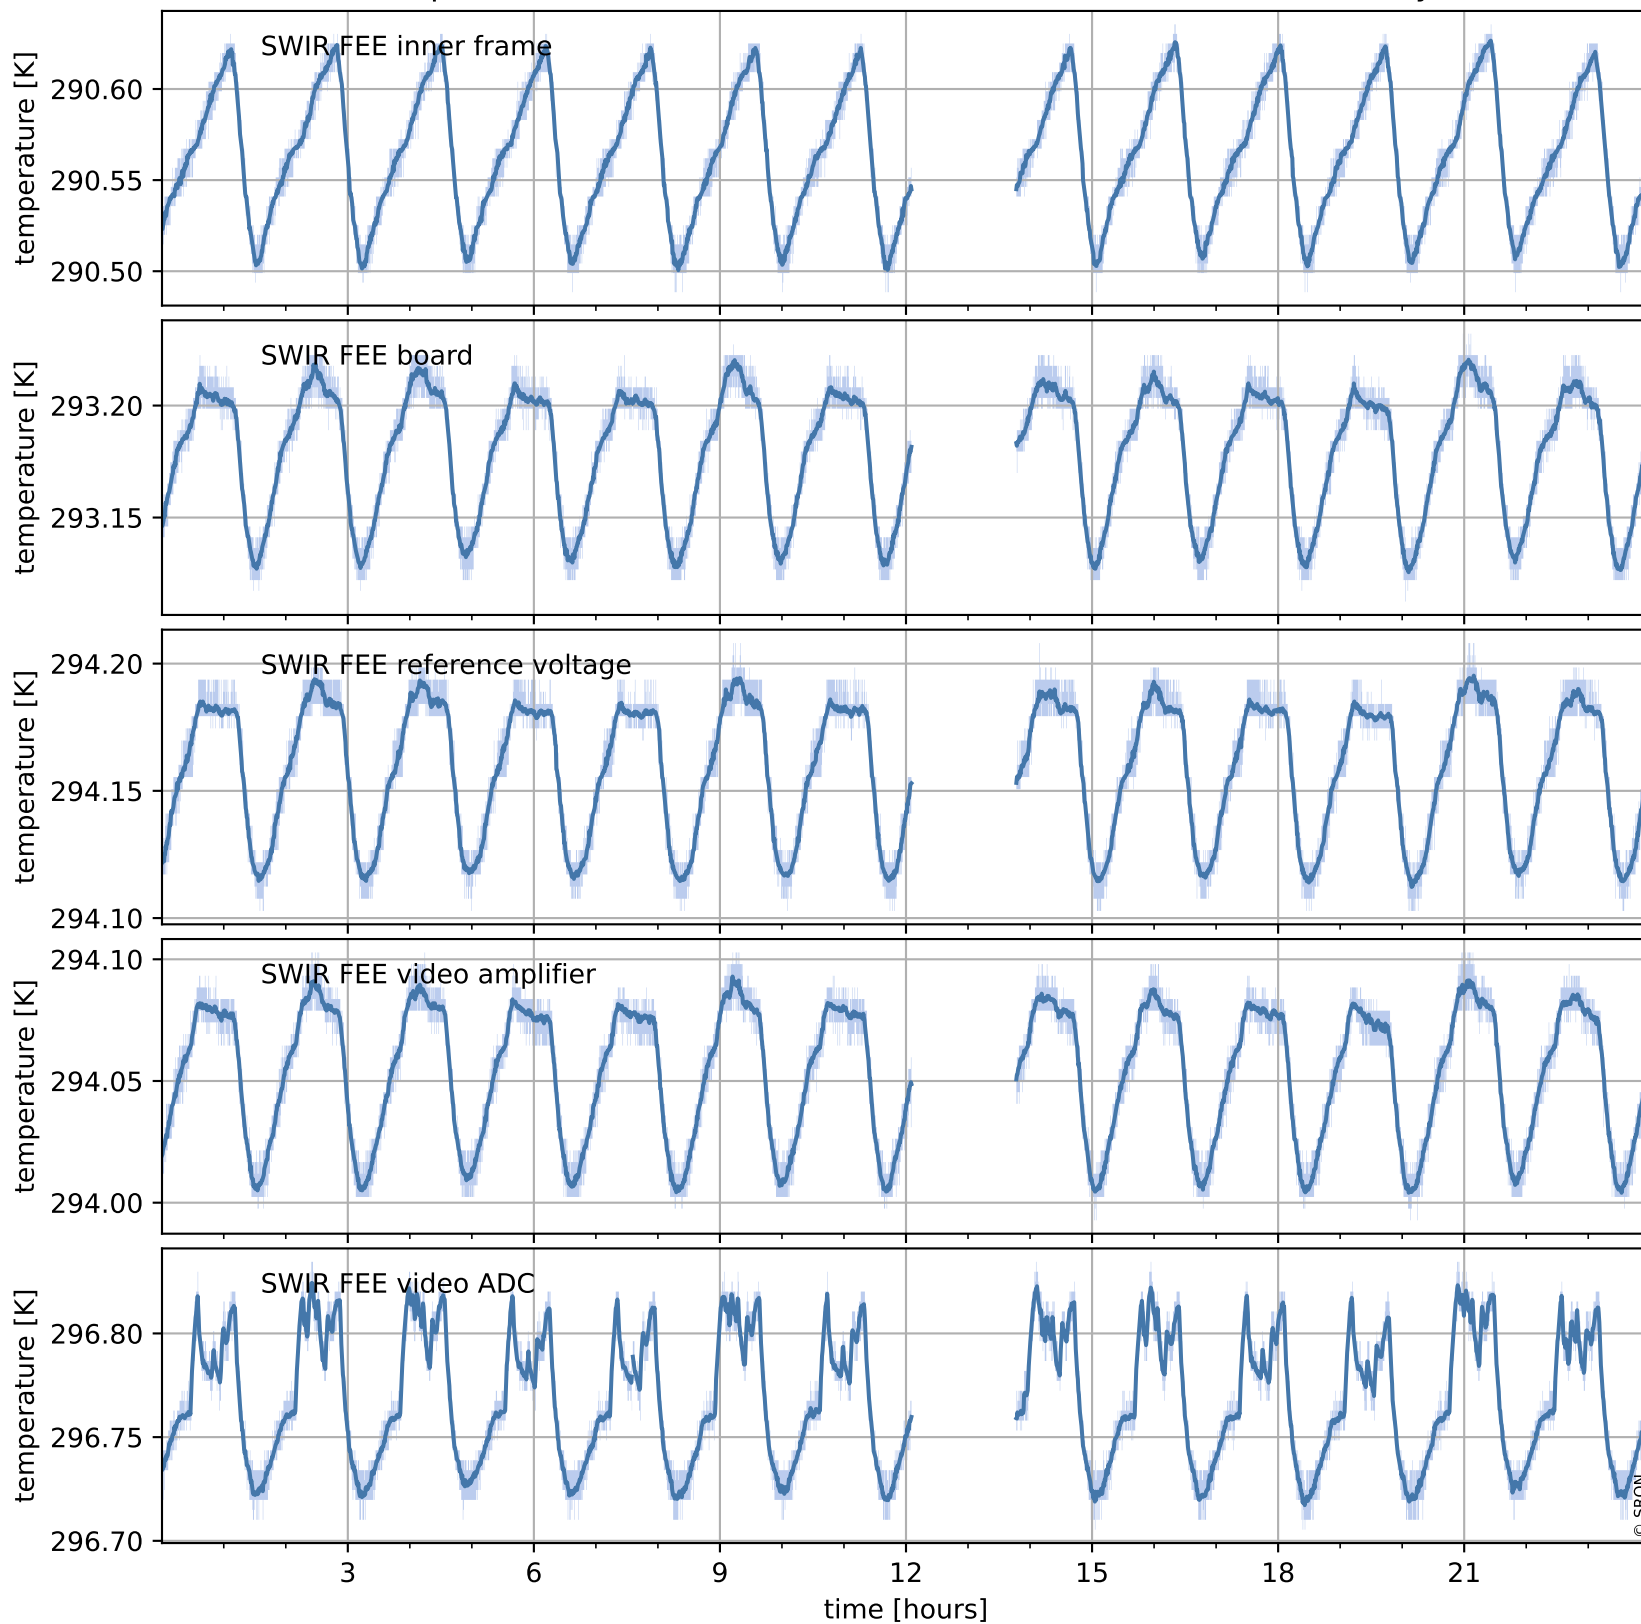

Tropomi SWIR housekeeping data

orbits : [29661, 29674]
coverage : 2023-07-05 / 2023-07-06
created : 2023-08-21T09:43:04

Temperature of sensors relevant for SWIR (one day)

Tropomi SWIR housekeeping data

orbits : [29190, 29674]
coverage : 2023-06-01 / 2023-07-06
created : 2023-08-21T09:43:04

Temperature of sensors relevant for SWIR (last month)

Tropomi SWIR housekeeping data

orbits : [29661, 29674]
coverage : 2023-07-05 / 2023-07-06
created : 2023-08-21T09:43:05

Current and duty cycle of 3 heaters relevant for SWIR (one day)

Tropomi SWIR housekeeping data

orbits : [29190, 29674]
coverage : 2023-06-01 / 2023-07-06
created : 2023-08-21T09:43:05

Current and duty cycle of 3 heaters relevant for SWIR (last month)

Tropomi SWIR housekeeping data

orbits : [29661, 29674]
coverage : 2023-07-05 / 2023-07-06
created : 2023-08-21T09:43:05

Temperature of sensors at the SWIR front-end electronics (one day)

Tropomi SWIR housekeeping data

orbits : [29190, 29674]
coverage : 2023-06-01 / 2023-07-06
created : 2023-08-21T09:43:06