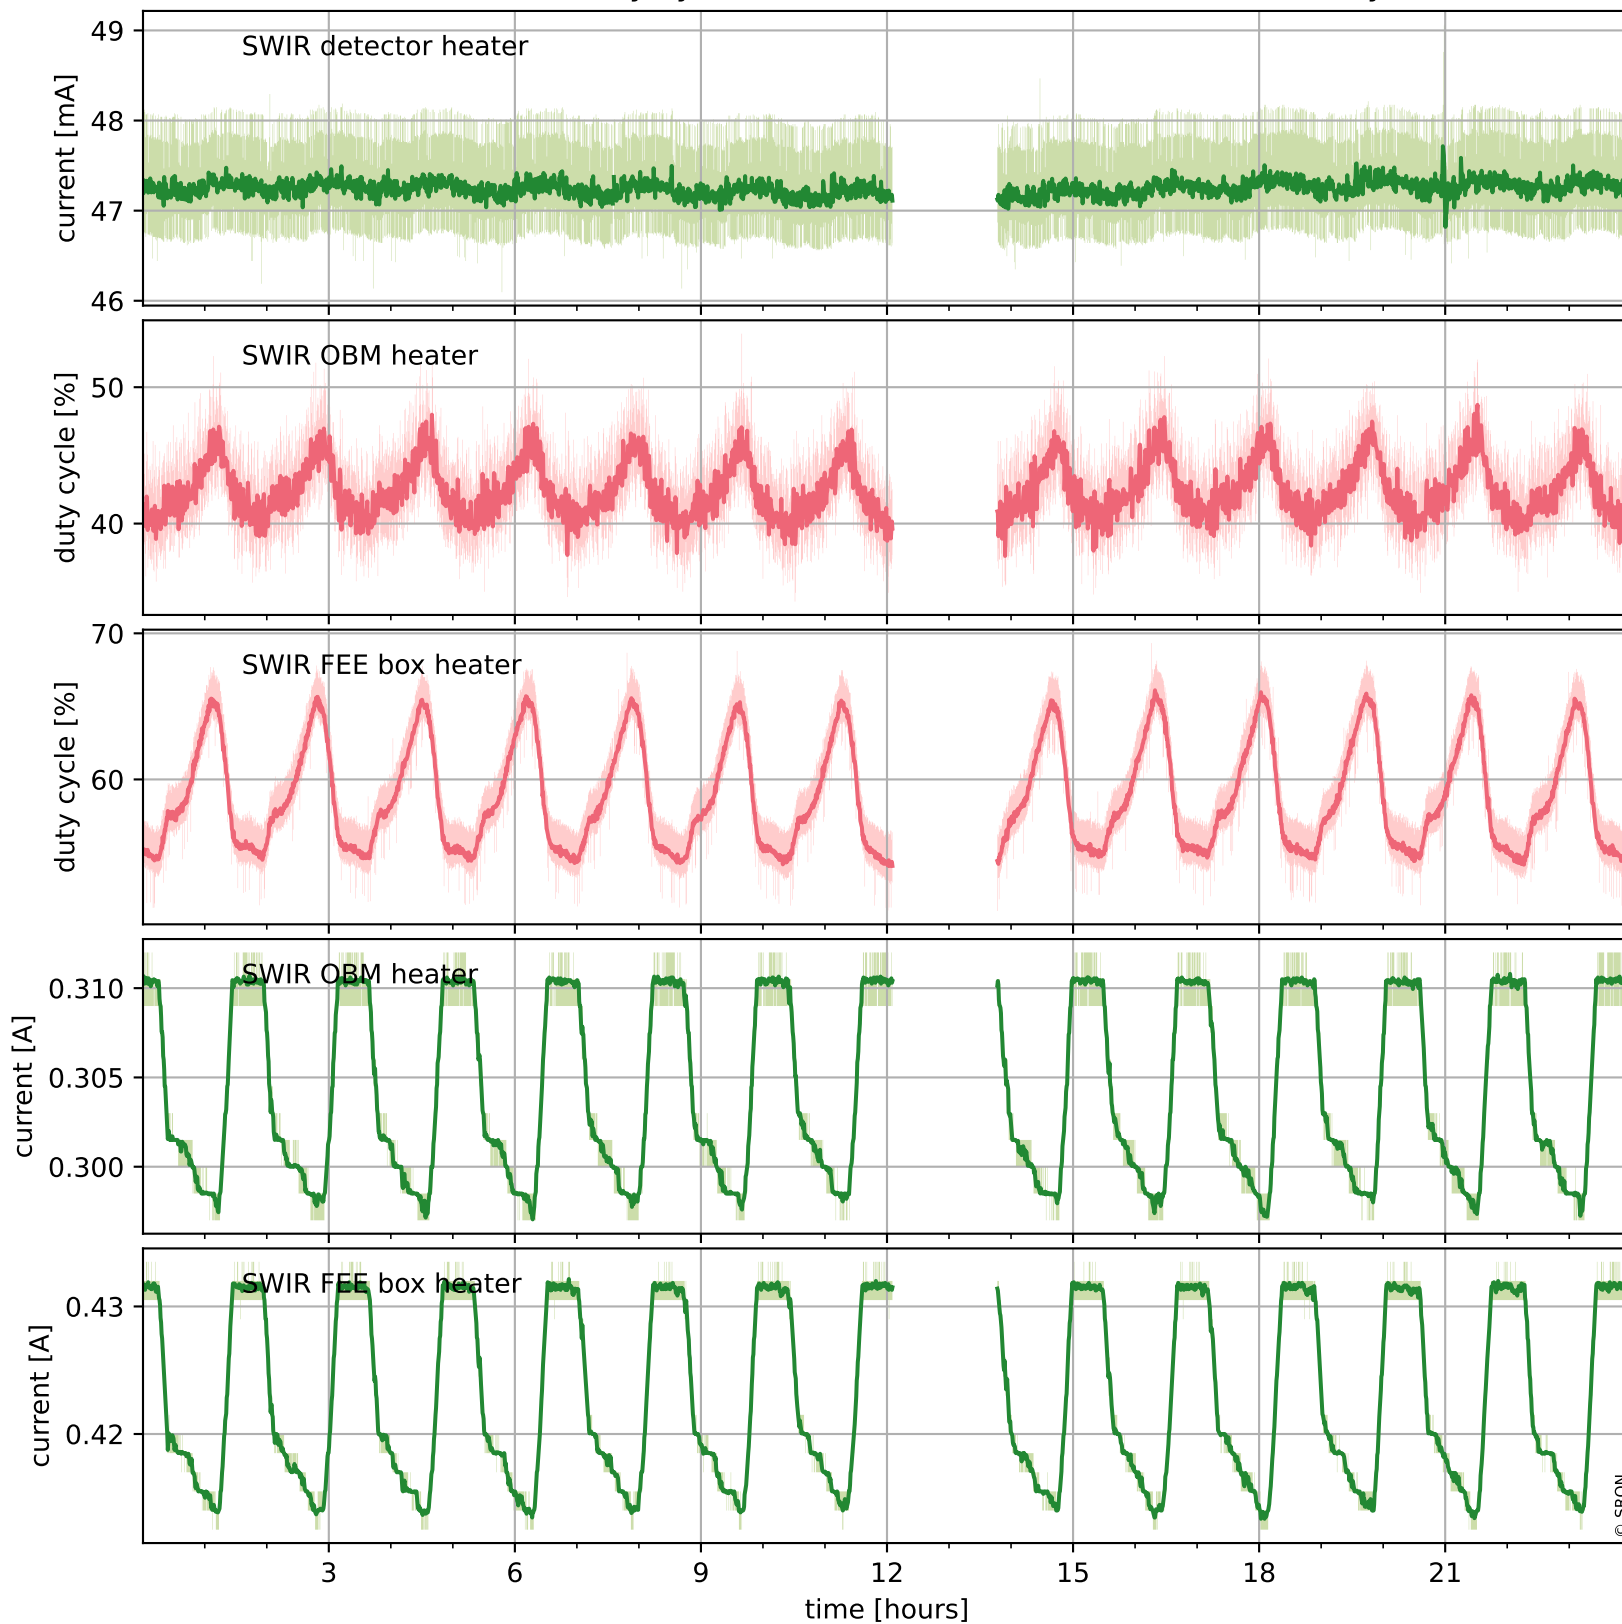

Tropomi SWIR housekeeping data

orbits : [29661, 29674]
coverage : 2023-07-05 / 2023-07-06
created : 2023-08-21T09:43:04

Temperature of sensors relevant for SWIR (one day)

Tropomi SWIR housekeeping data

orbits : [29190, 29674]
coverage : 2023-06-01 / 2023-07-06
created : 2023-08-21T09:43:04

Temperature of sensors relevant for SWIR (last month)

Tropomi SWIR housekeeping data

orbits : [29661, 29674]
coverage : 2023-07-05 / 2023-07-06
created : 2023-08-21T09:43:05

Current and duty cycle of 3 heaters relevant for SWIR (one day)

Tropomi SWIR housekeeping data

orbits : [29190, 29674]
coverage : 2023-06-01 / 2023-07-06
created : 2023-08-21T09:43:05

Current and duty cycle of 3 heaters relevant for SWIR (last month)

Tropomi SWIR housekeeping data

orbits : [29661, 29674]
coverage : 2023-07-05 / 2023-07-06
created : 2023-08-21T09:43:05

Temperature of sensors at the SWIR front-end electronics (one day)

Tropomi SWIR housekeeping data

orbits : [29190, 29674]
coverage : 2023-06-01 / 2023-07-06
created : 2023-08-21T09:43:06