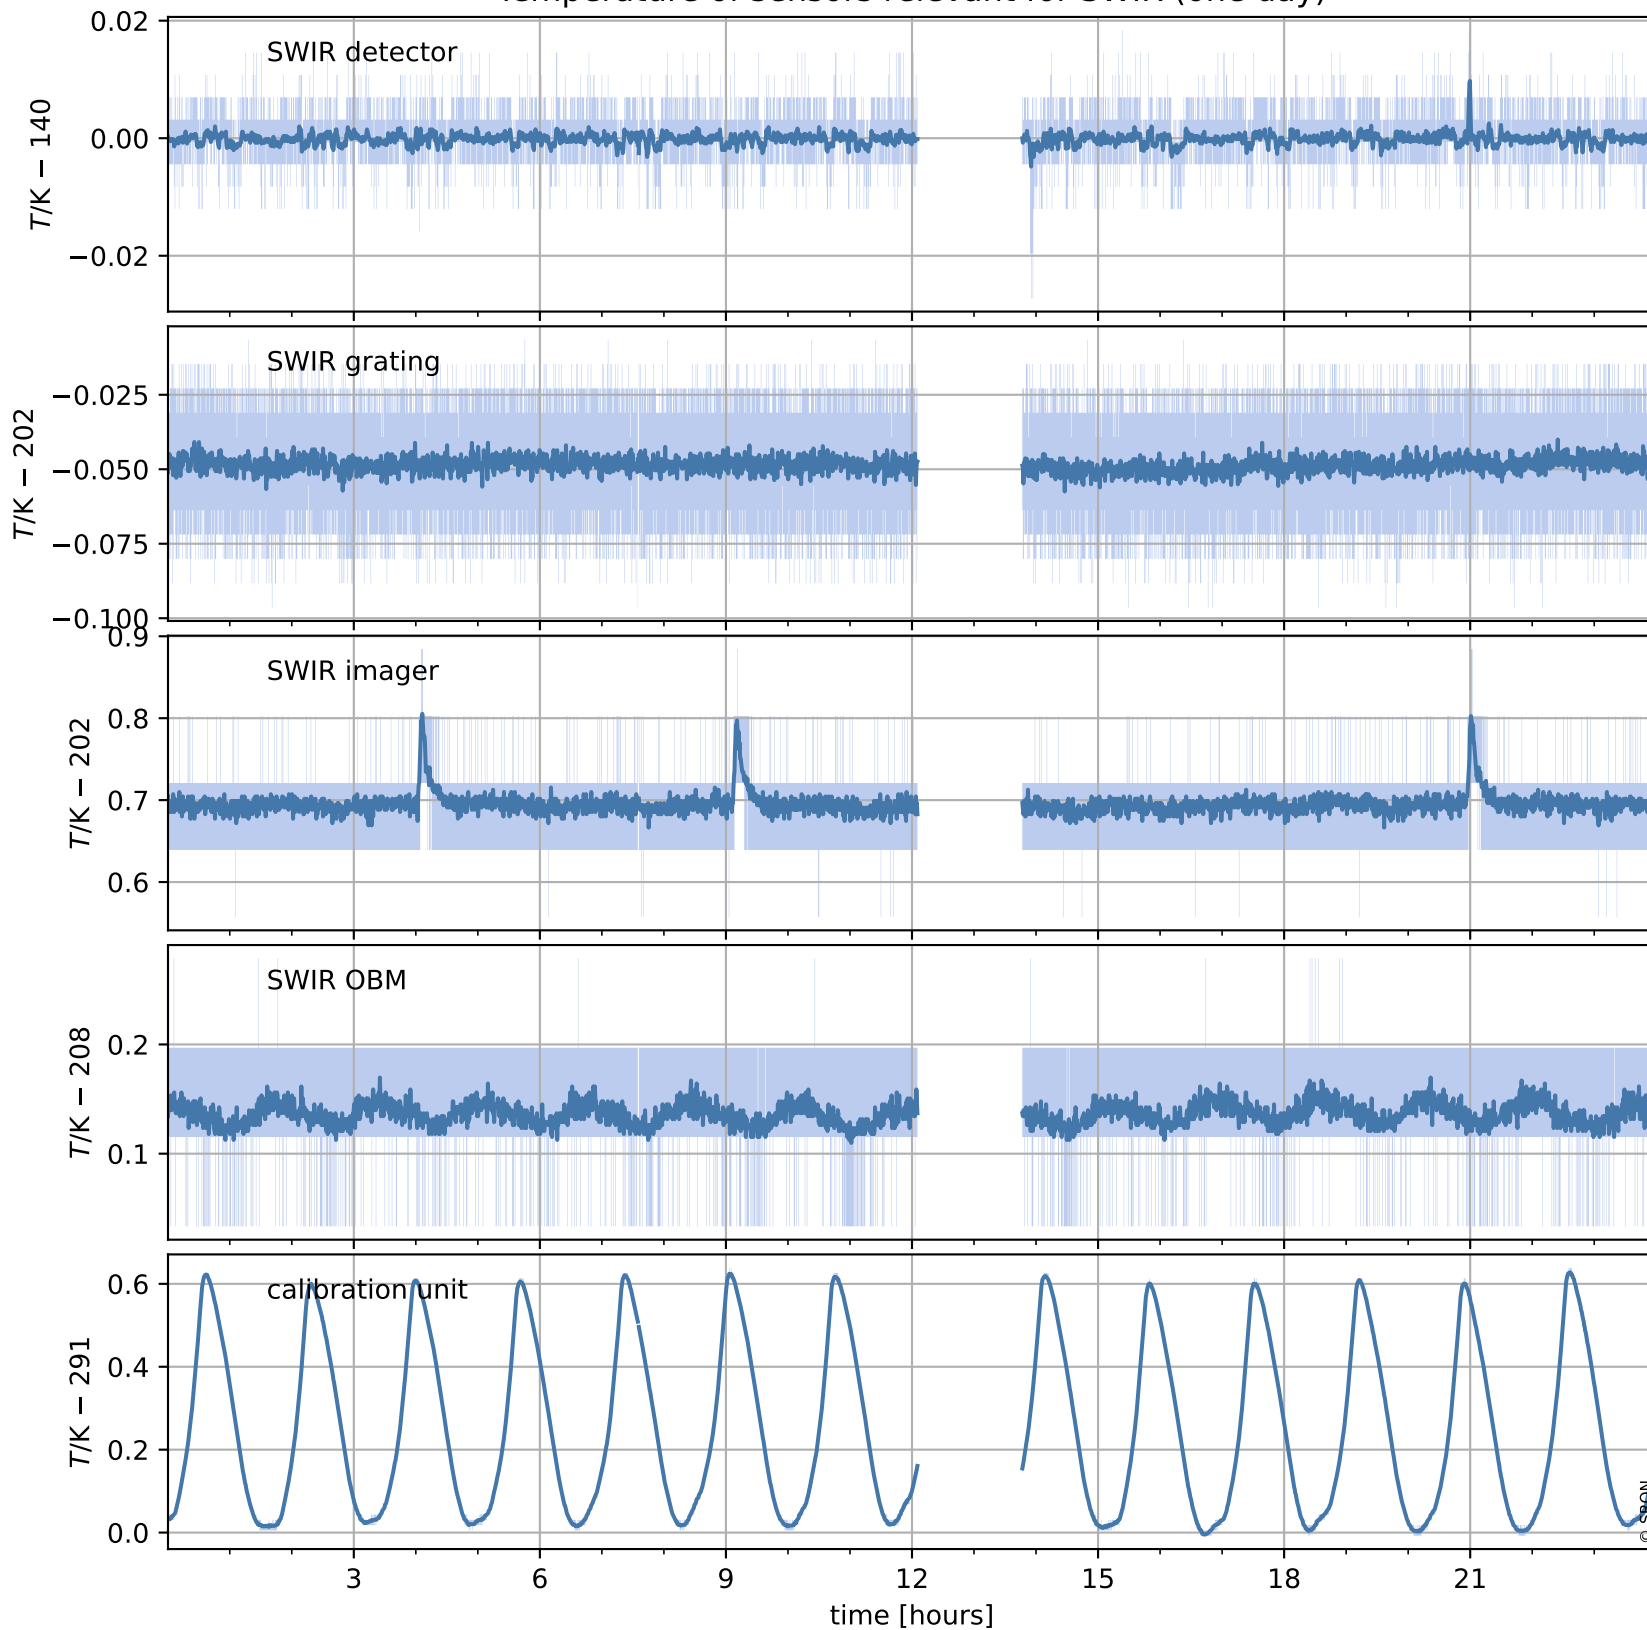

Tropomi SWIR housekeeping data

orbits : [29661, 29674]
coverage : 2023-07-05 / 2023-07-06
created : 2023-08-21T09:43:04

Temperature of sensors relevant for SWIR (one day)

Tropomi SWIR housekeeping data

orbits : [29190, 29674]
coverage : 2023-06-01 / 2023-07-06
created : 2023-08-21T09:43:04

Temperature of sensors relevant for SWIR (last month)

Tropomi SWIR housekeeping data

orbits : [29661, 29674]
coverage : 2023-07-05 / 2023-07-06
created : 2023-08-21T09:43:05

Current and duty cycle of 3 heaters relevant for SWIR (one day)

Tropomi SWIR housekeeping data

orbits : [29190, 29674]
coverage : 2023-06-01 / 2023-07-06
created : 2023-08-21T09:43:05

Current and duty cycle of 3 heaters relevant for SWIR (last month)

Tropomi SWIR housekeeping data