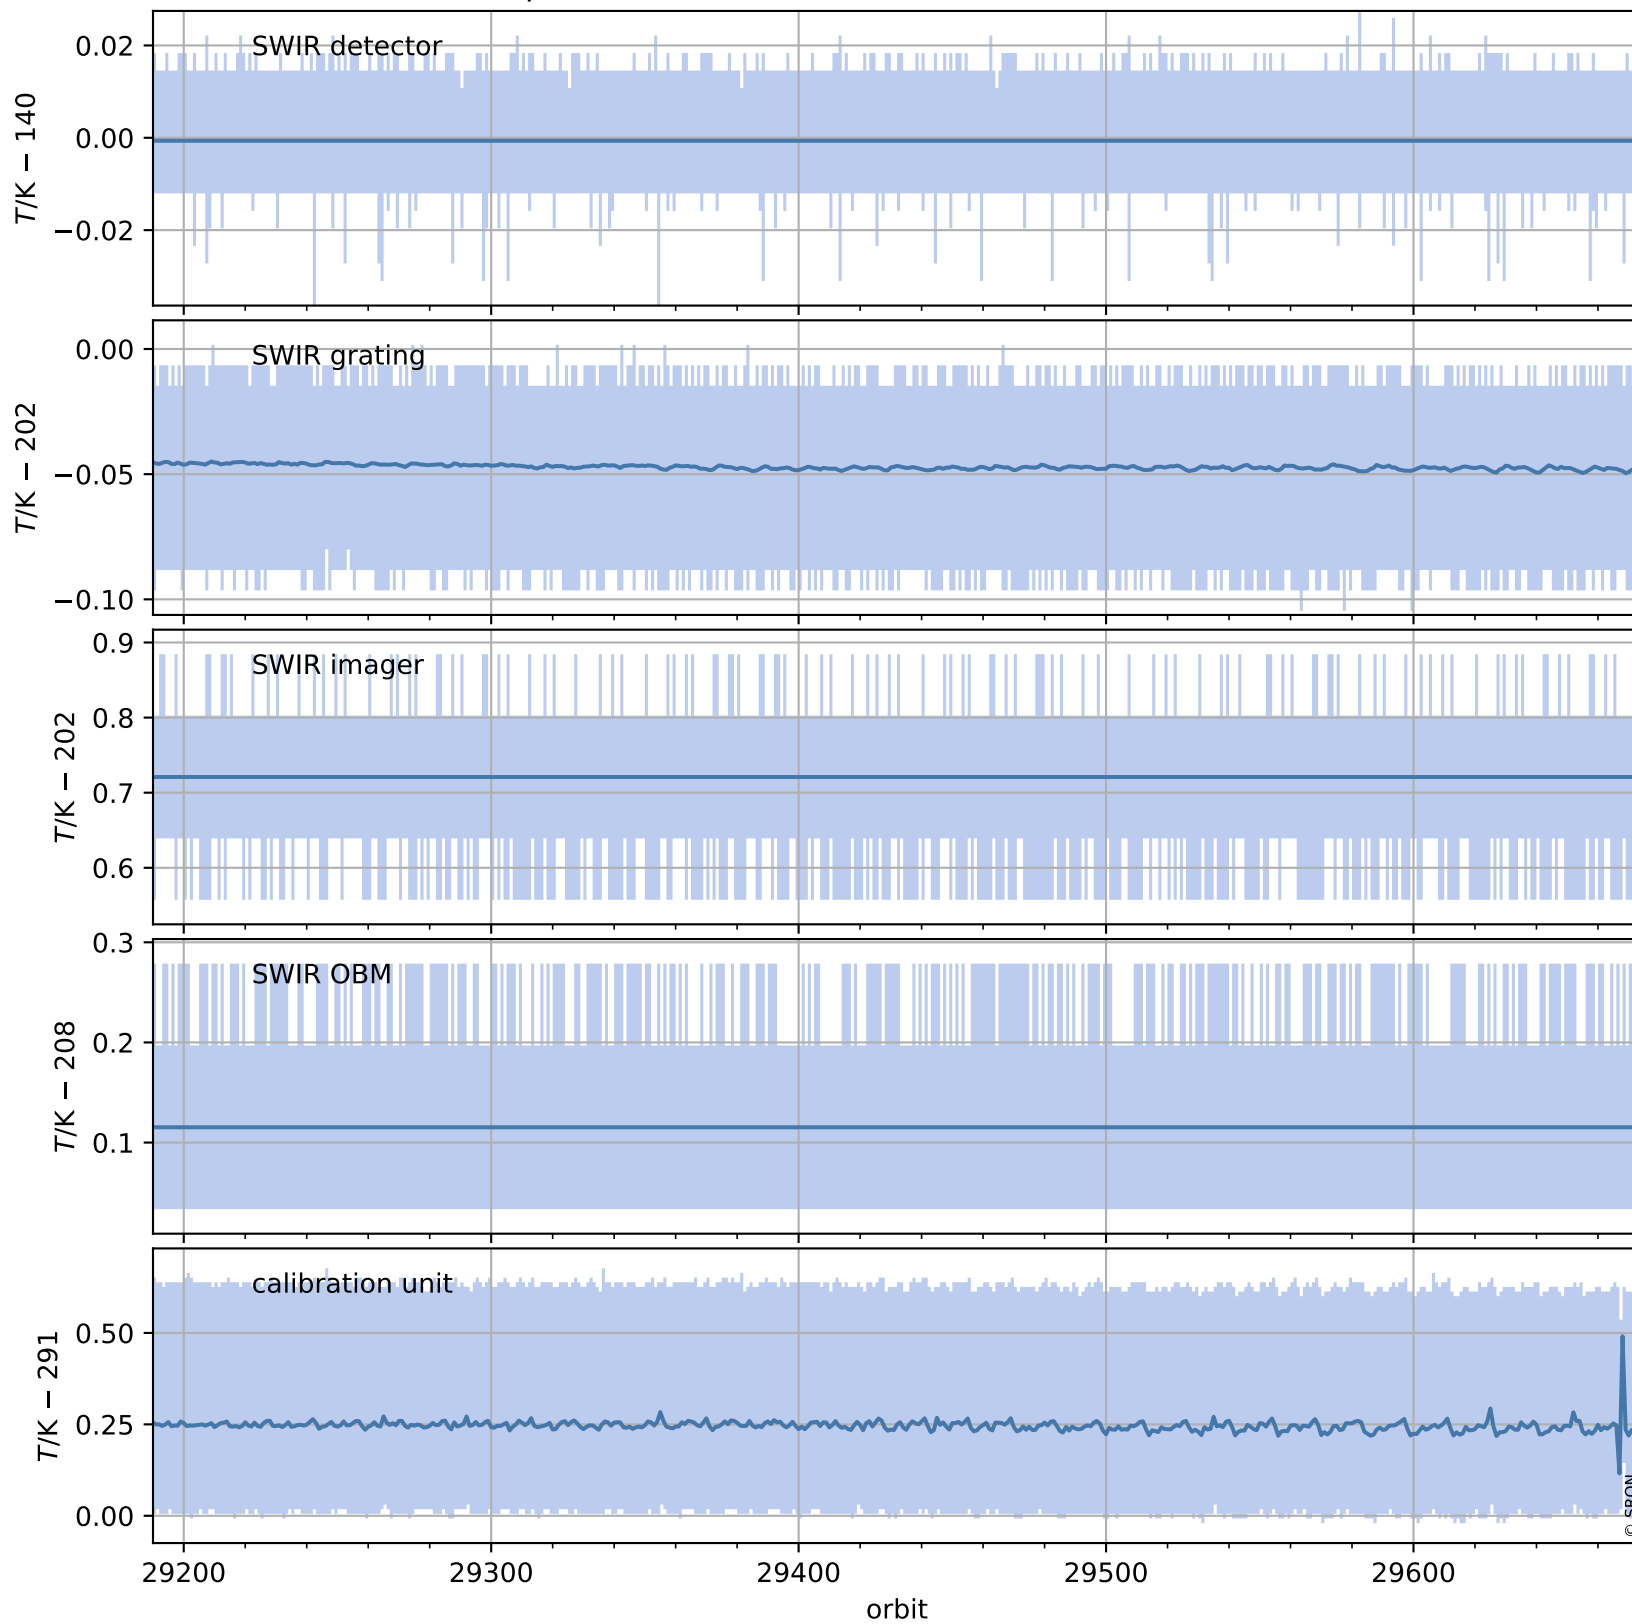

Tropomi SWIR housekeeping data

orbits : [29661, 29674]
coverage : 2023-07-05 / 2023-07-06
created : 2023-08-21T09:43:04

Temperature of sensors relevant for SWIR (one day)

Tropomi SWIR housekeeping data

orbits : [29190, 29674]
coverage : 2023-06-01 / 2023-07-06
created : 2023-08-21T09:43:04

Temperature of sensors relevant for SWIR (last month)

Tropomi SWIR housekeeping data

orbits : [29661, 29674]
coverage : 2023-07-05 / 2023-07-06
created : 2023-08-21T09:43:05

Current and duty cycle of 3 heaters relevant for SWIR (one day)

Tropomi SWIR housekeeping data

orbits : [29190, 29674]
coverage : 2023-06-01 / 2023-07-06
created : 2023-08-21T09:43:05

Current and duty cycle of 3 heaters relevant for SWIR (last month)

Tropomi SWIR housekeeping data

orbits : [29661, 29674]
coverage : 2023-07-05 / 2023-07-06
created : 2023-08-21T09:43:05

Temperature of sensors at the SWIR front-end electronics (one day)

Tropomi SWIR housekeeping data

orbits : [29190, 29674]
coverage : 2023-06-01 / 2023-07-06
created : 2023-08-21T09:43:06