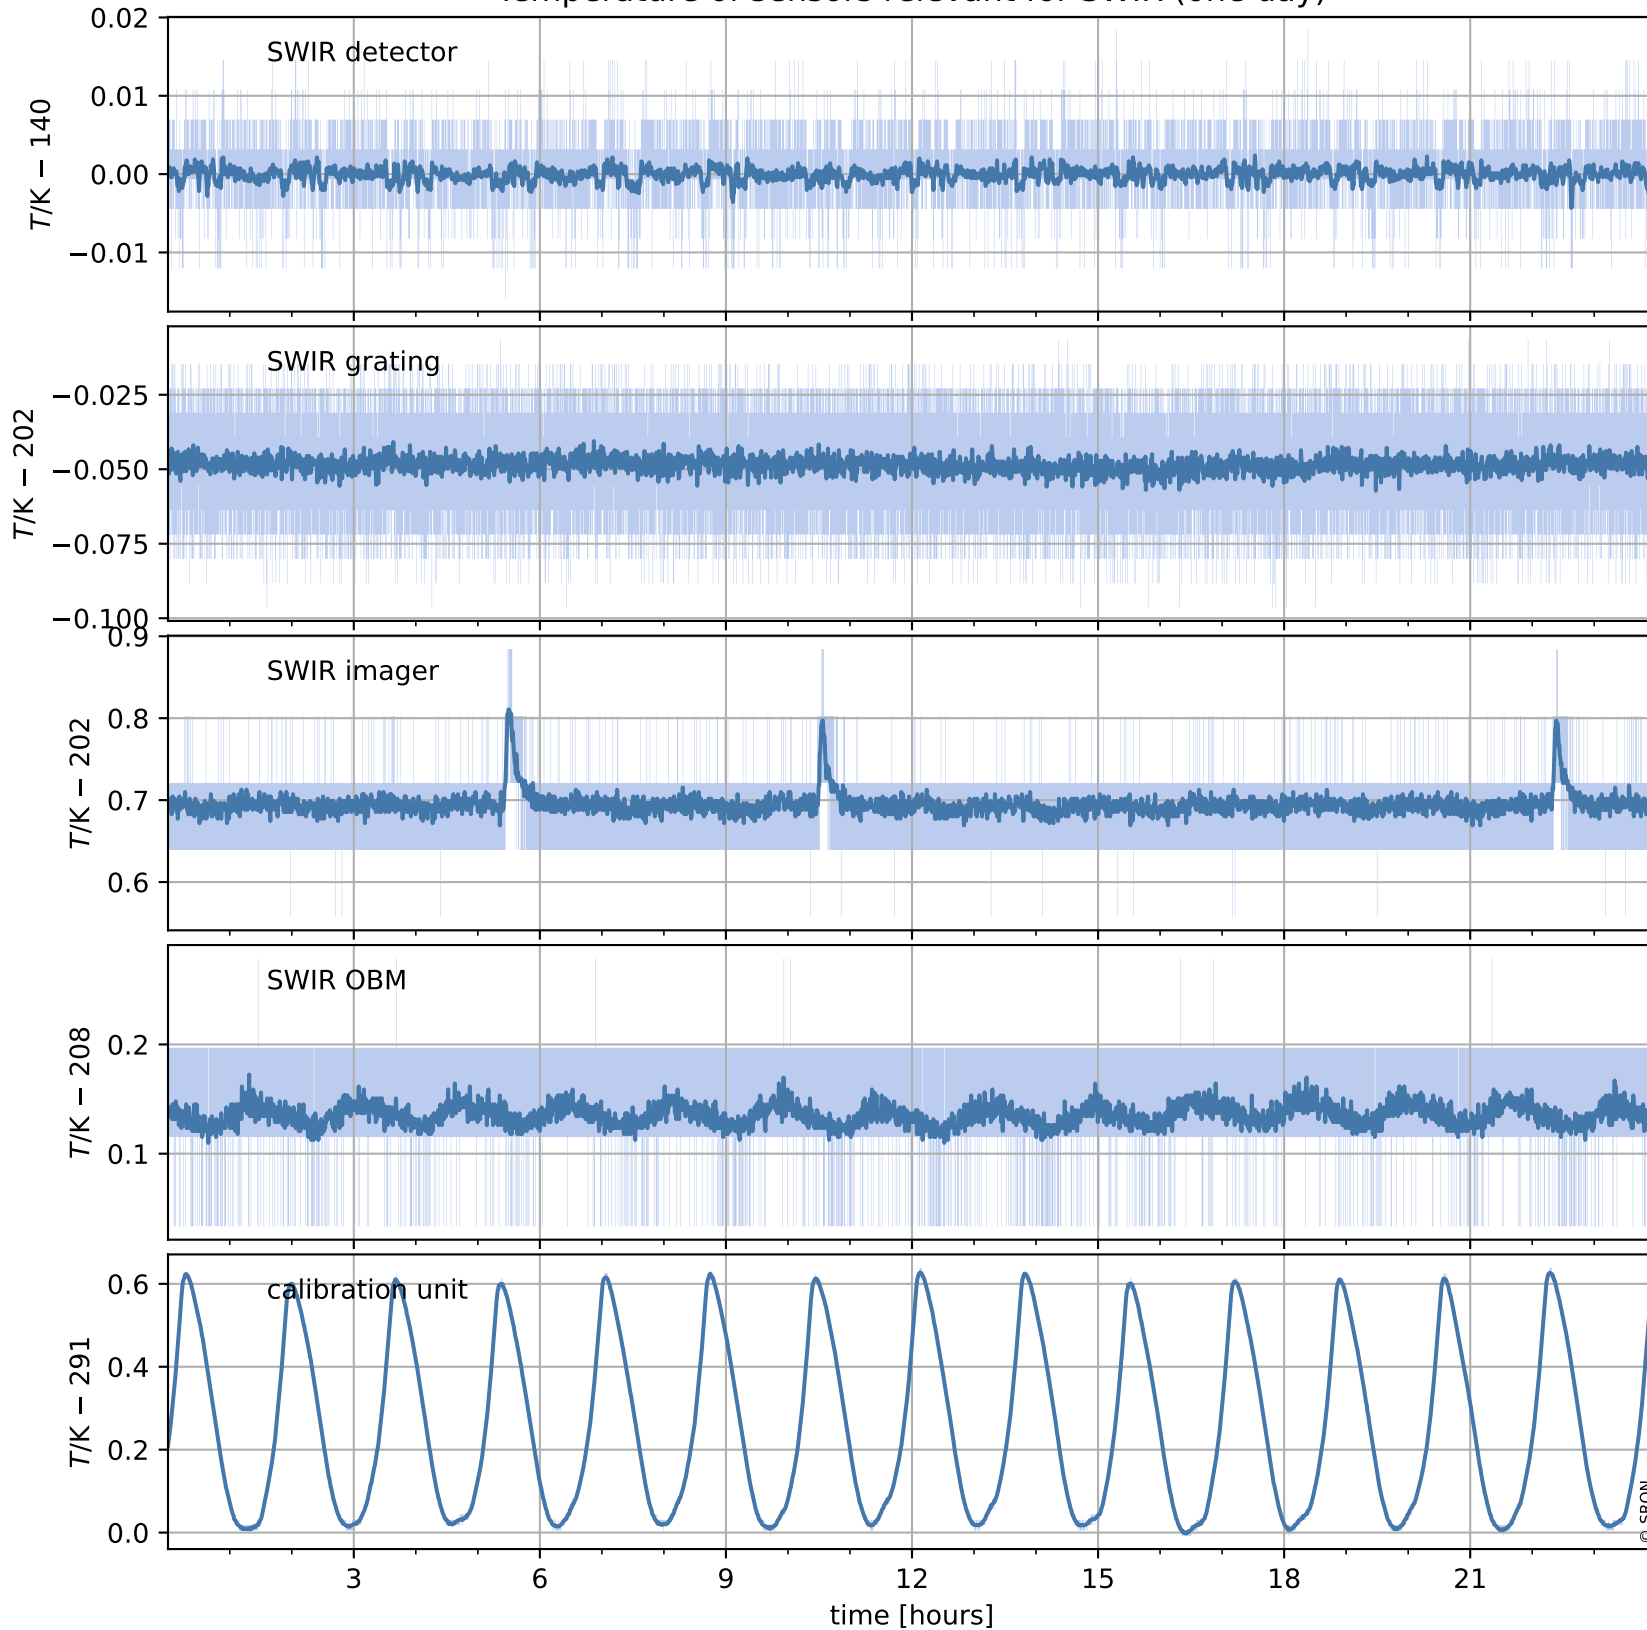

# Tropomi SWIR housekeeping data

orbits : [29675, 29688]  
coverage : 2023-07-06 / 2023-07-07  
created : 2023-08-21T09:43:06

## Temperature of sensors relevant for SWIR (one day)

## Temperature of sensors relevant for SWIR (last month)