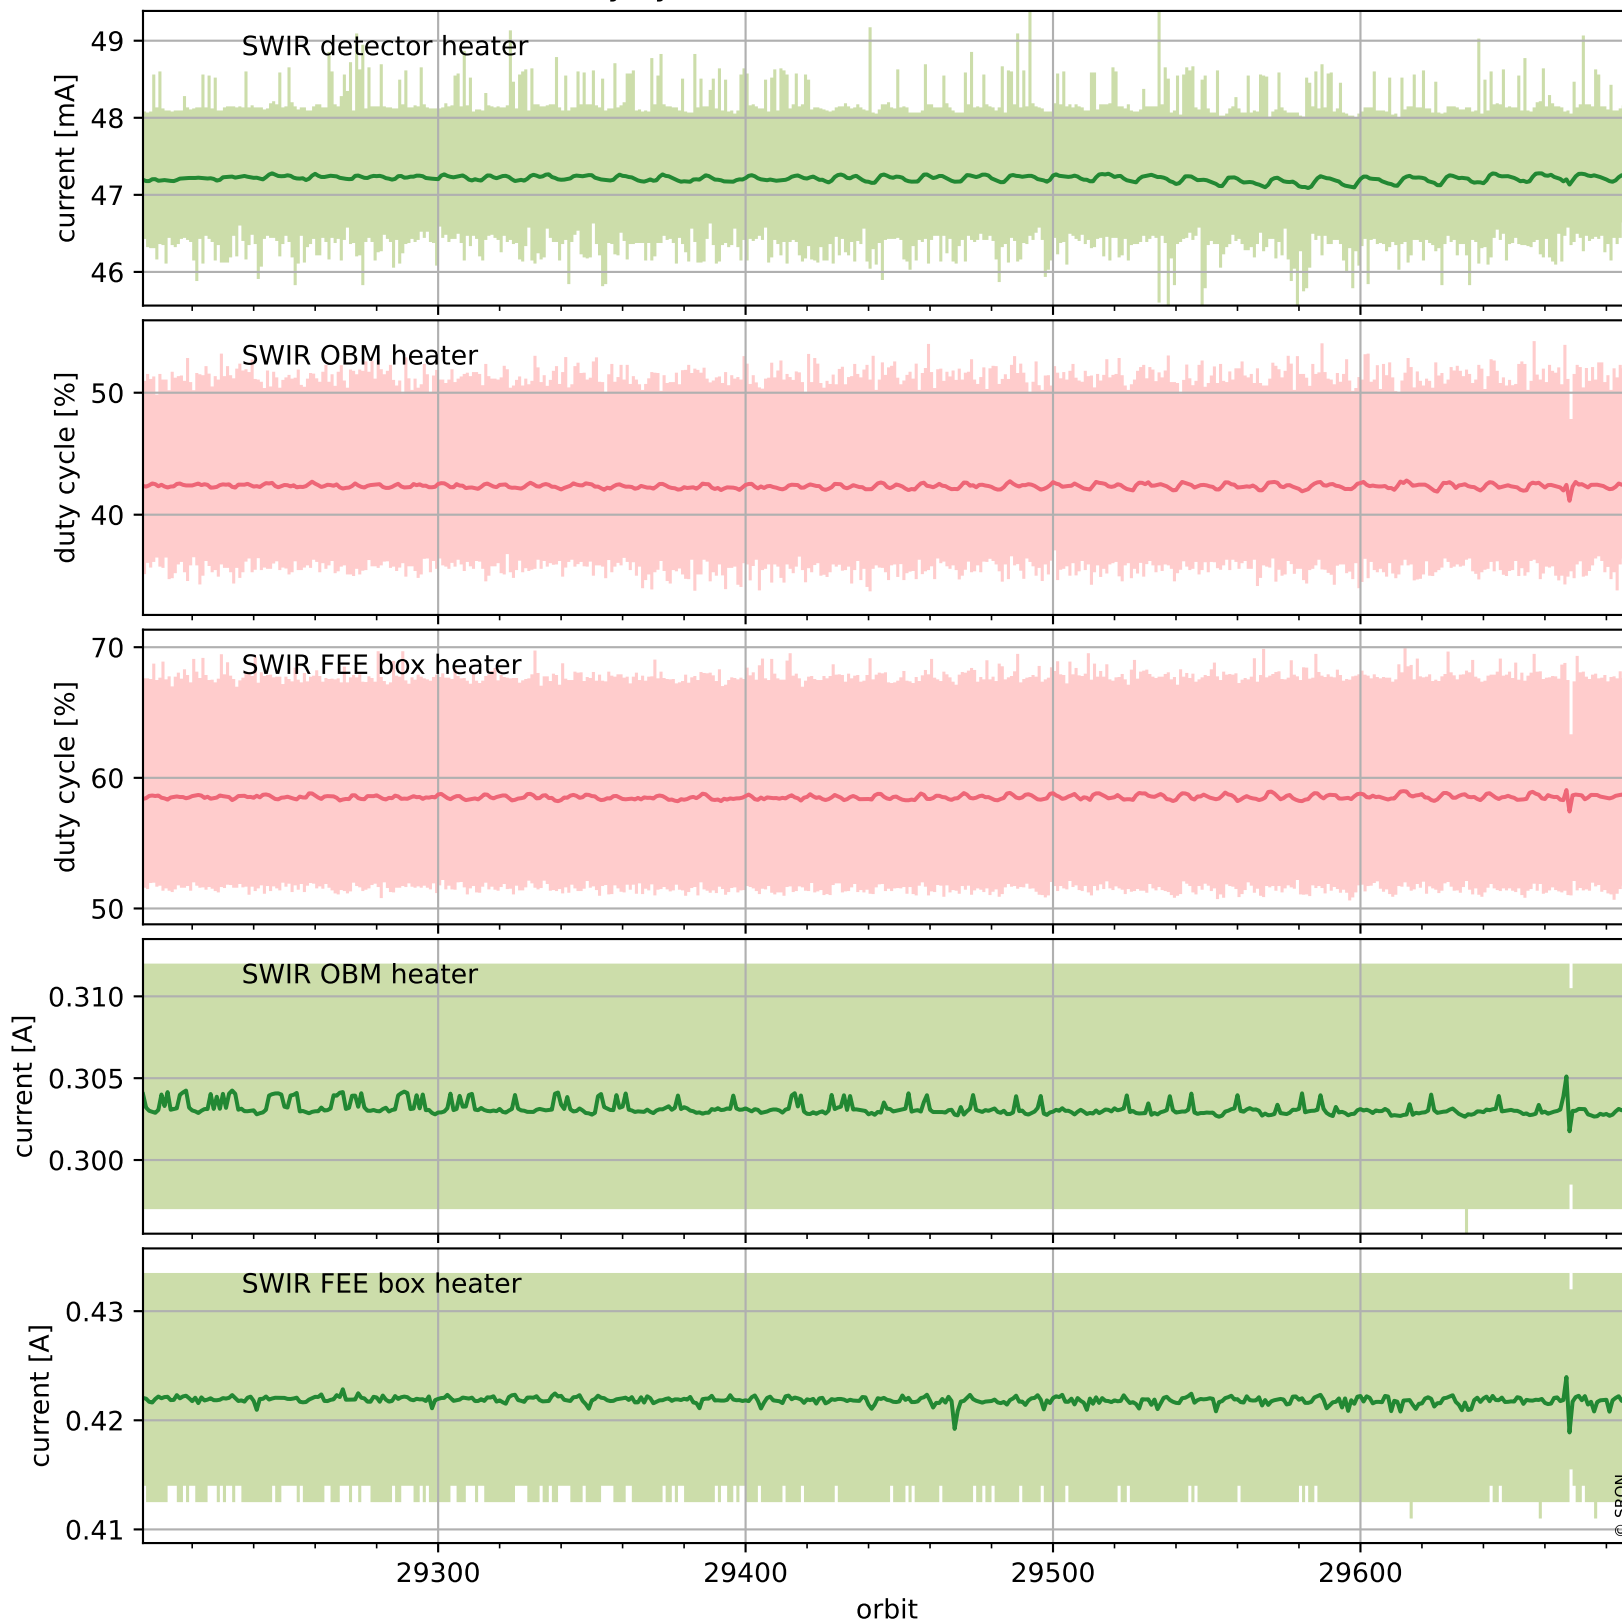

Tropomi SWIR housekeeping data

orbits : [29204, 29688]
coverage : 2023-06-02 / 2023-07-07
created : 2023-08-21T09:43:07

Current and duty cycle of 3 heaters relevant for SWIR (last month)