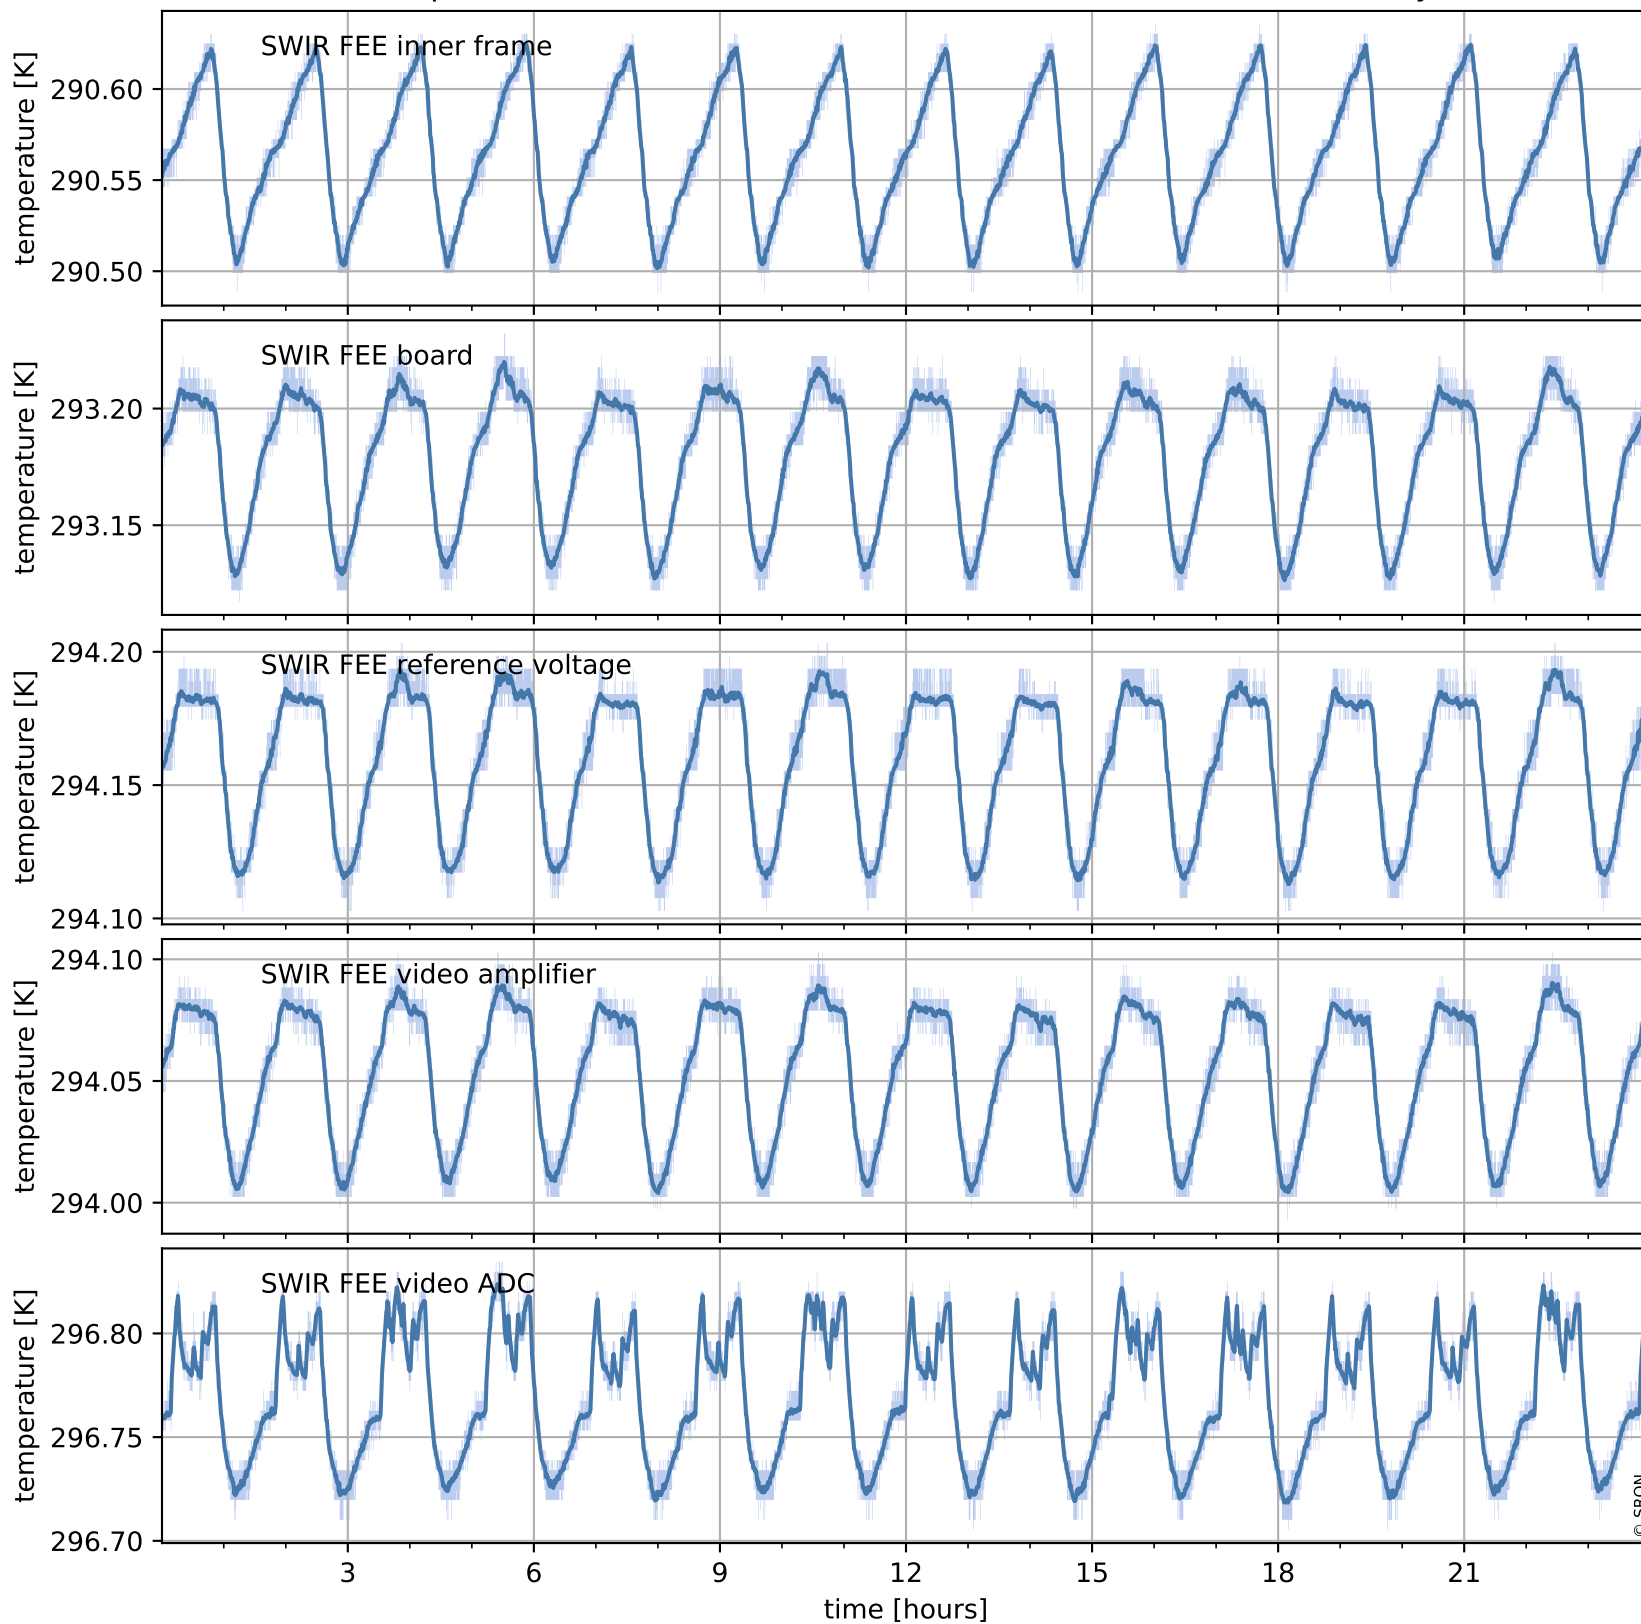

Tropomi SWIR housekeeping data

orbits : [29675, 29688]
coverage : 2023-07-06 / 2023-07-07
created : 2023-08-21T09:43:08

Temperature of sensors at the SWIR front-end electronics (one day)