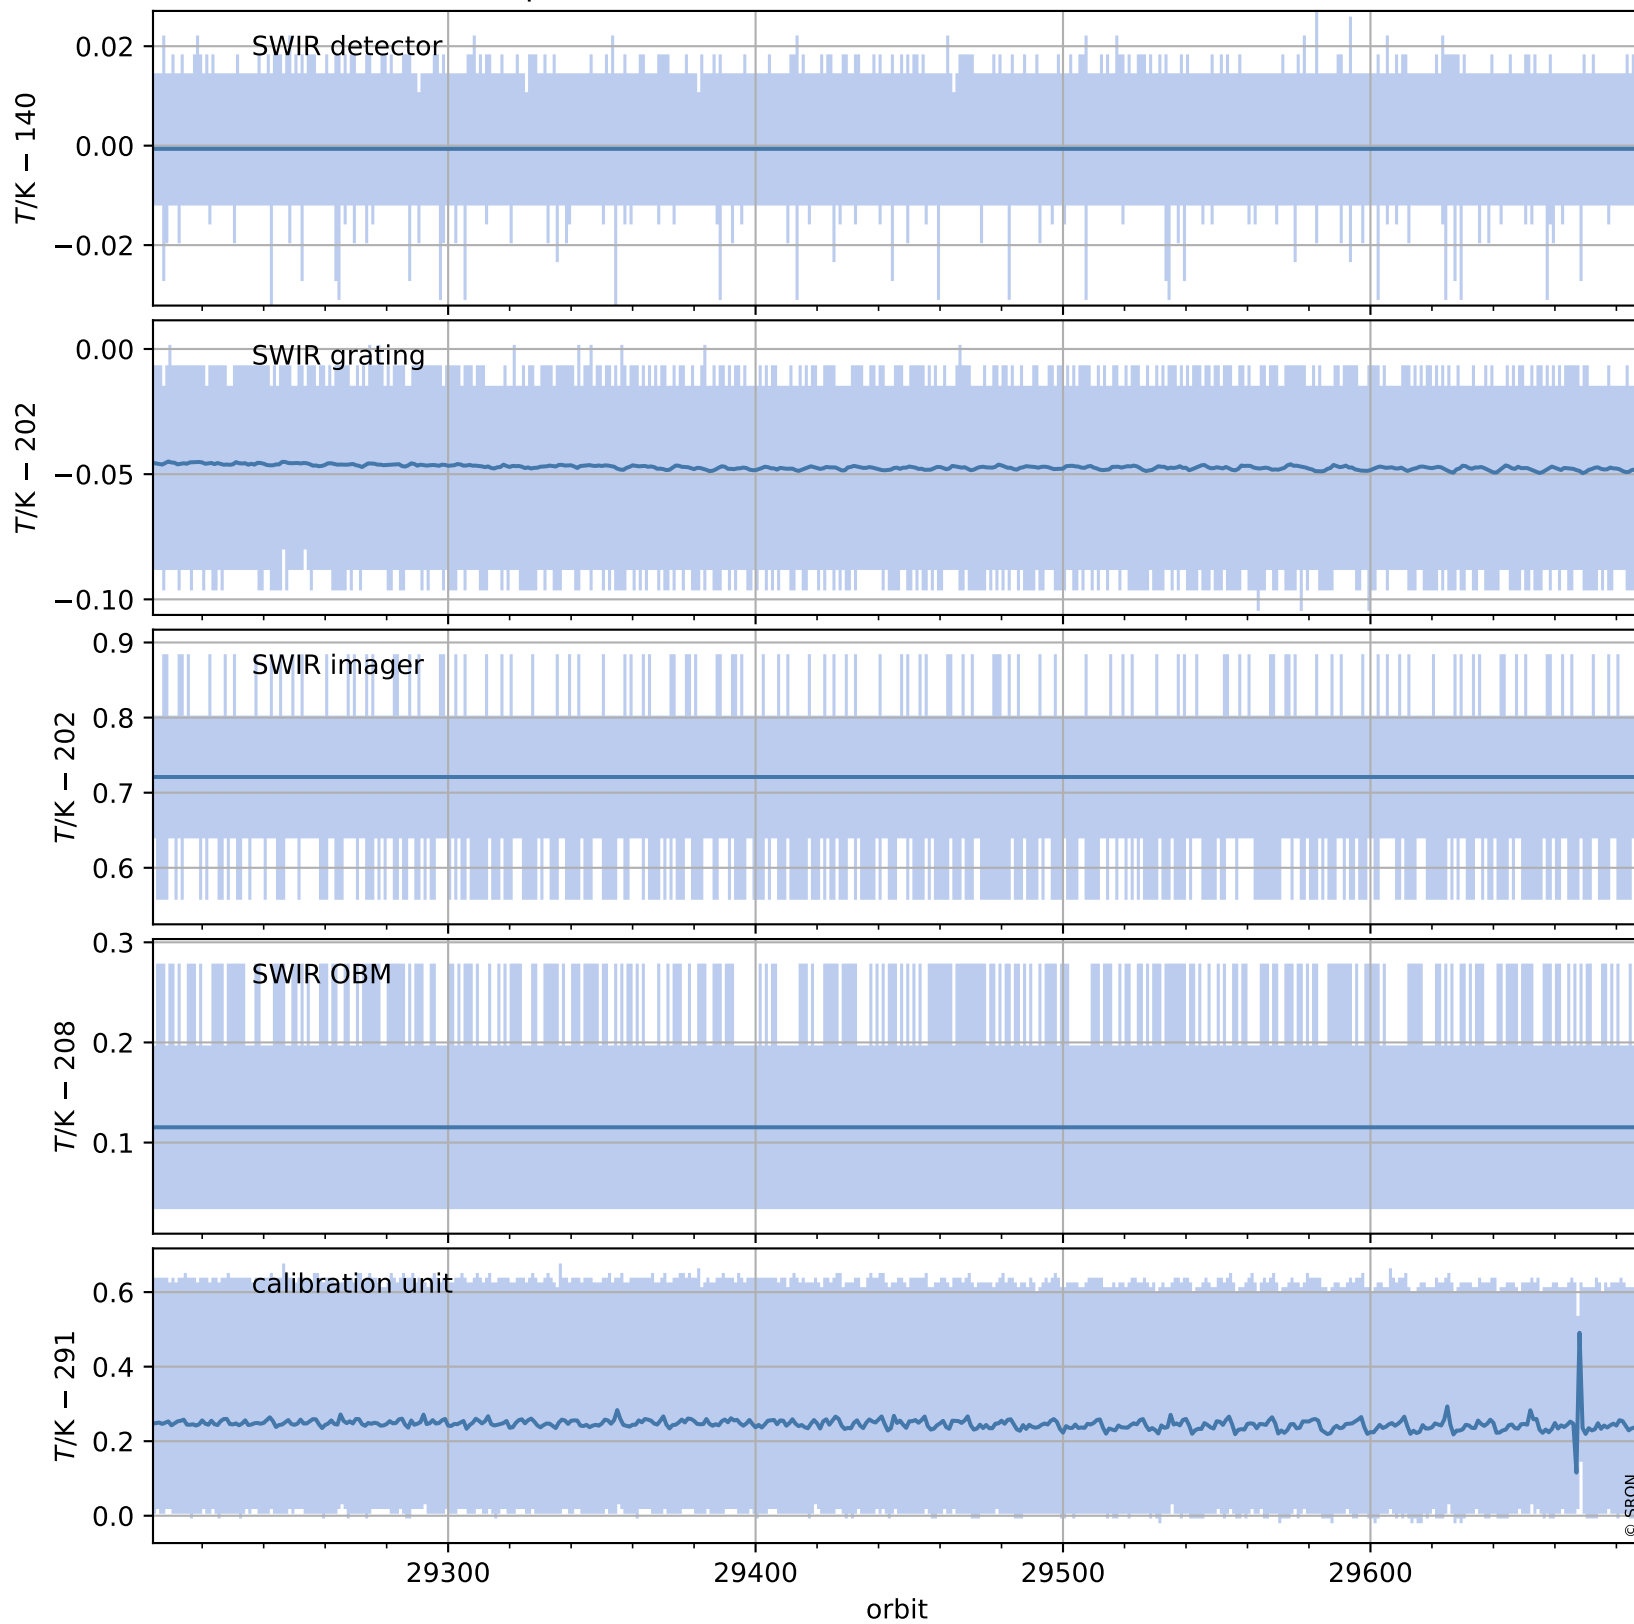

# Tropomi SWIR housekeeping data

orbits : [29675, 29688]  
coverage : 2023-07-06 / 2023-07-07  
created : 2023-08-21T09:43:06

## Temperature of sensors relevant for SWIR (one day)

# Tropomi SWIR housekeeping data

orbits : [29204, 29688]  
coverage : 2023-06-02 / 2023-07-07  
created : 2023-08-21T09:43:07

## Temperature of sensors relevant for SWIR (last month)