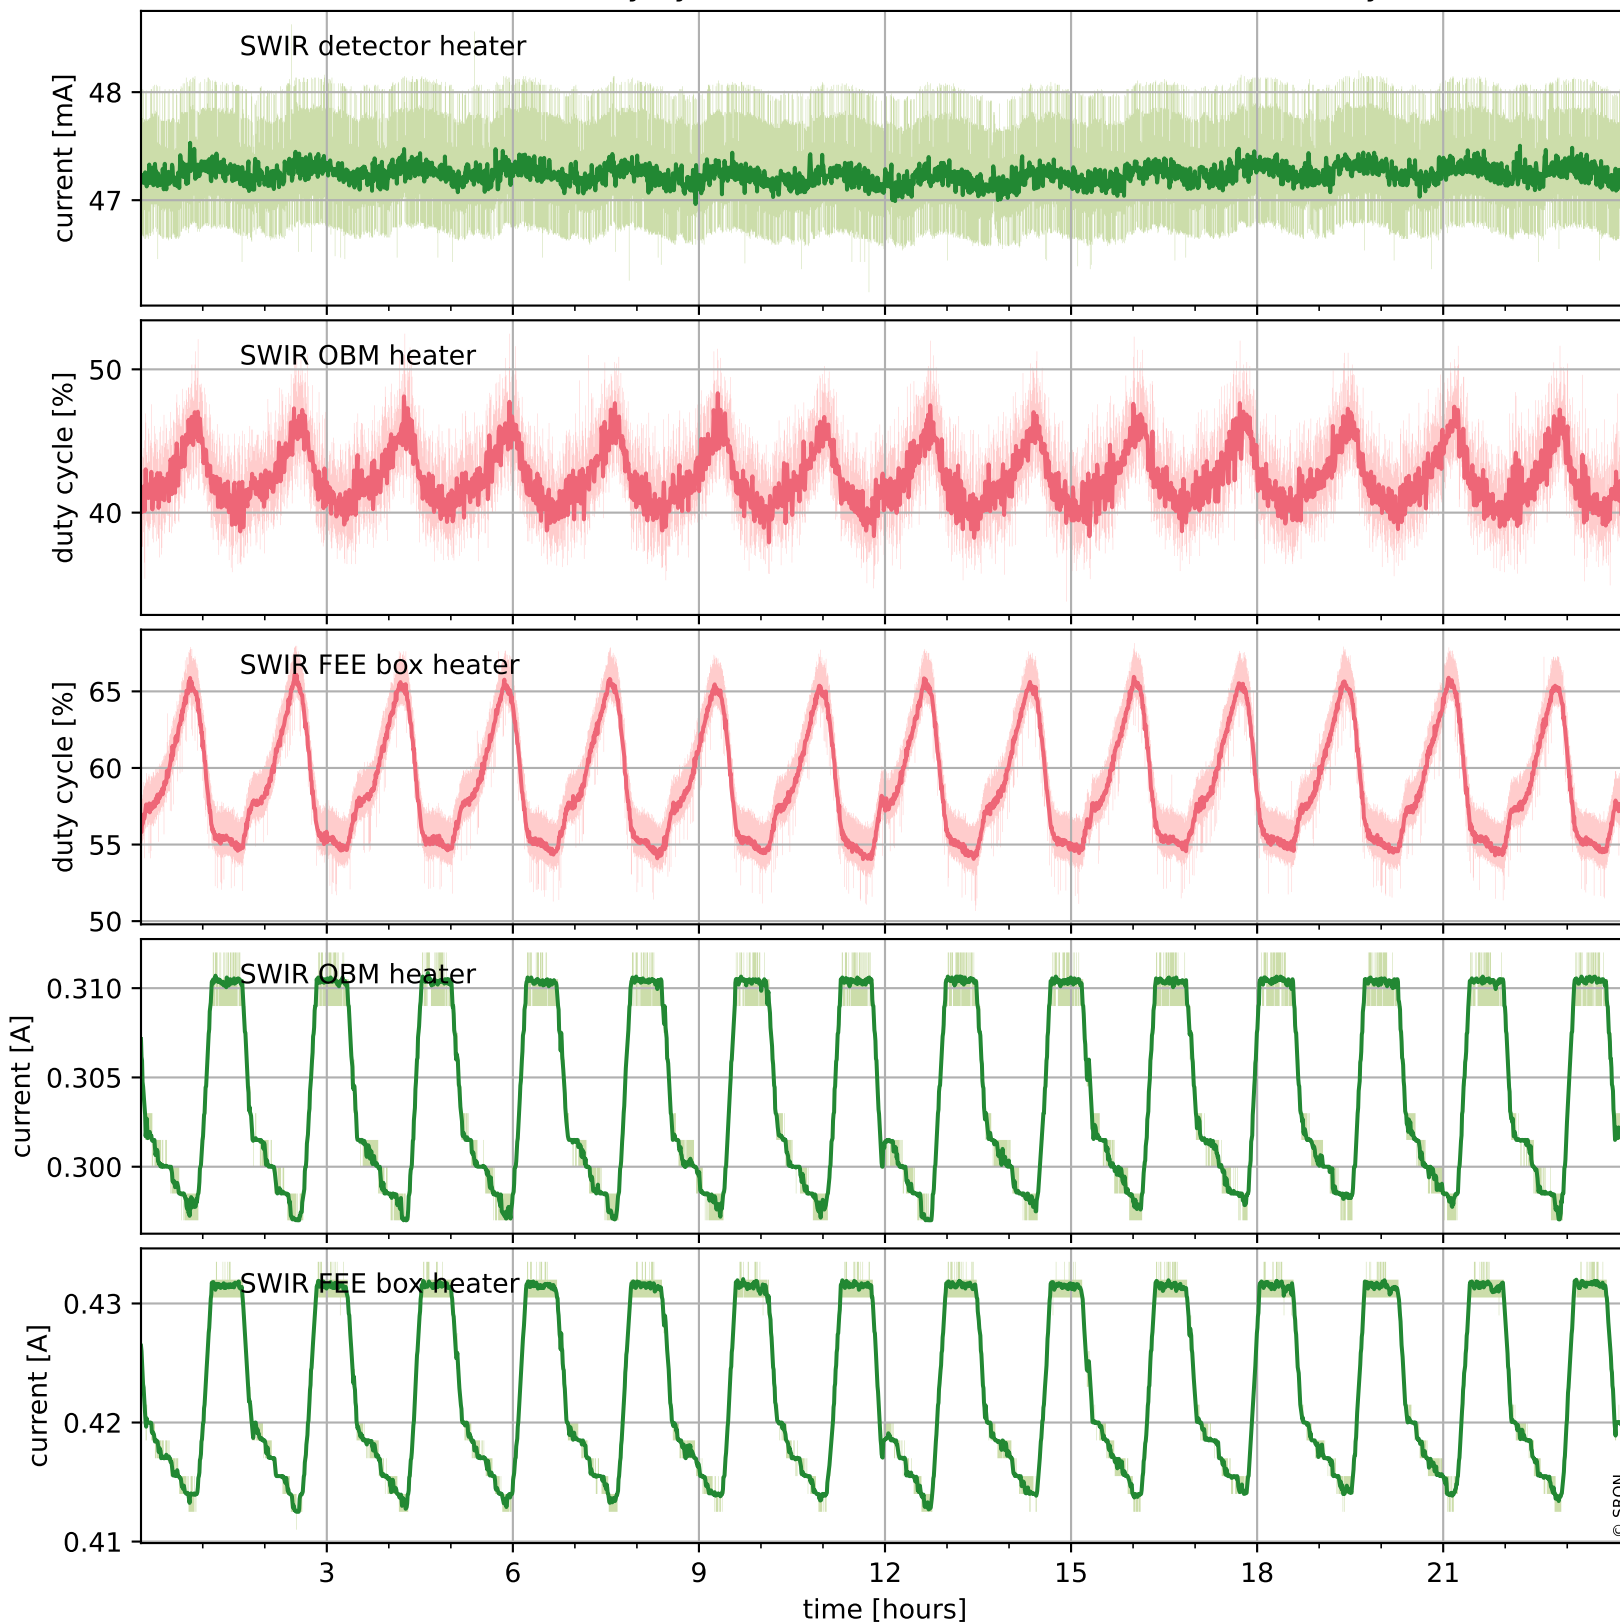

Tropomi SWIR housekeeping data

orbits : [29675, 29688]
coverage : 2023-07-06 / 2023-07-07
created : 2023-08-21T09:43:07

Current and duty cycle of 3 heaters relevant for SWIR (one day)