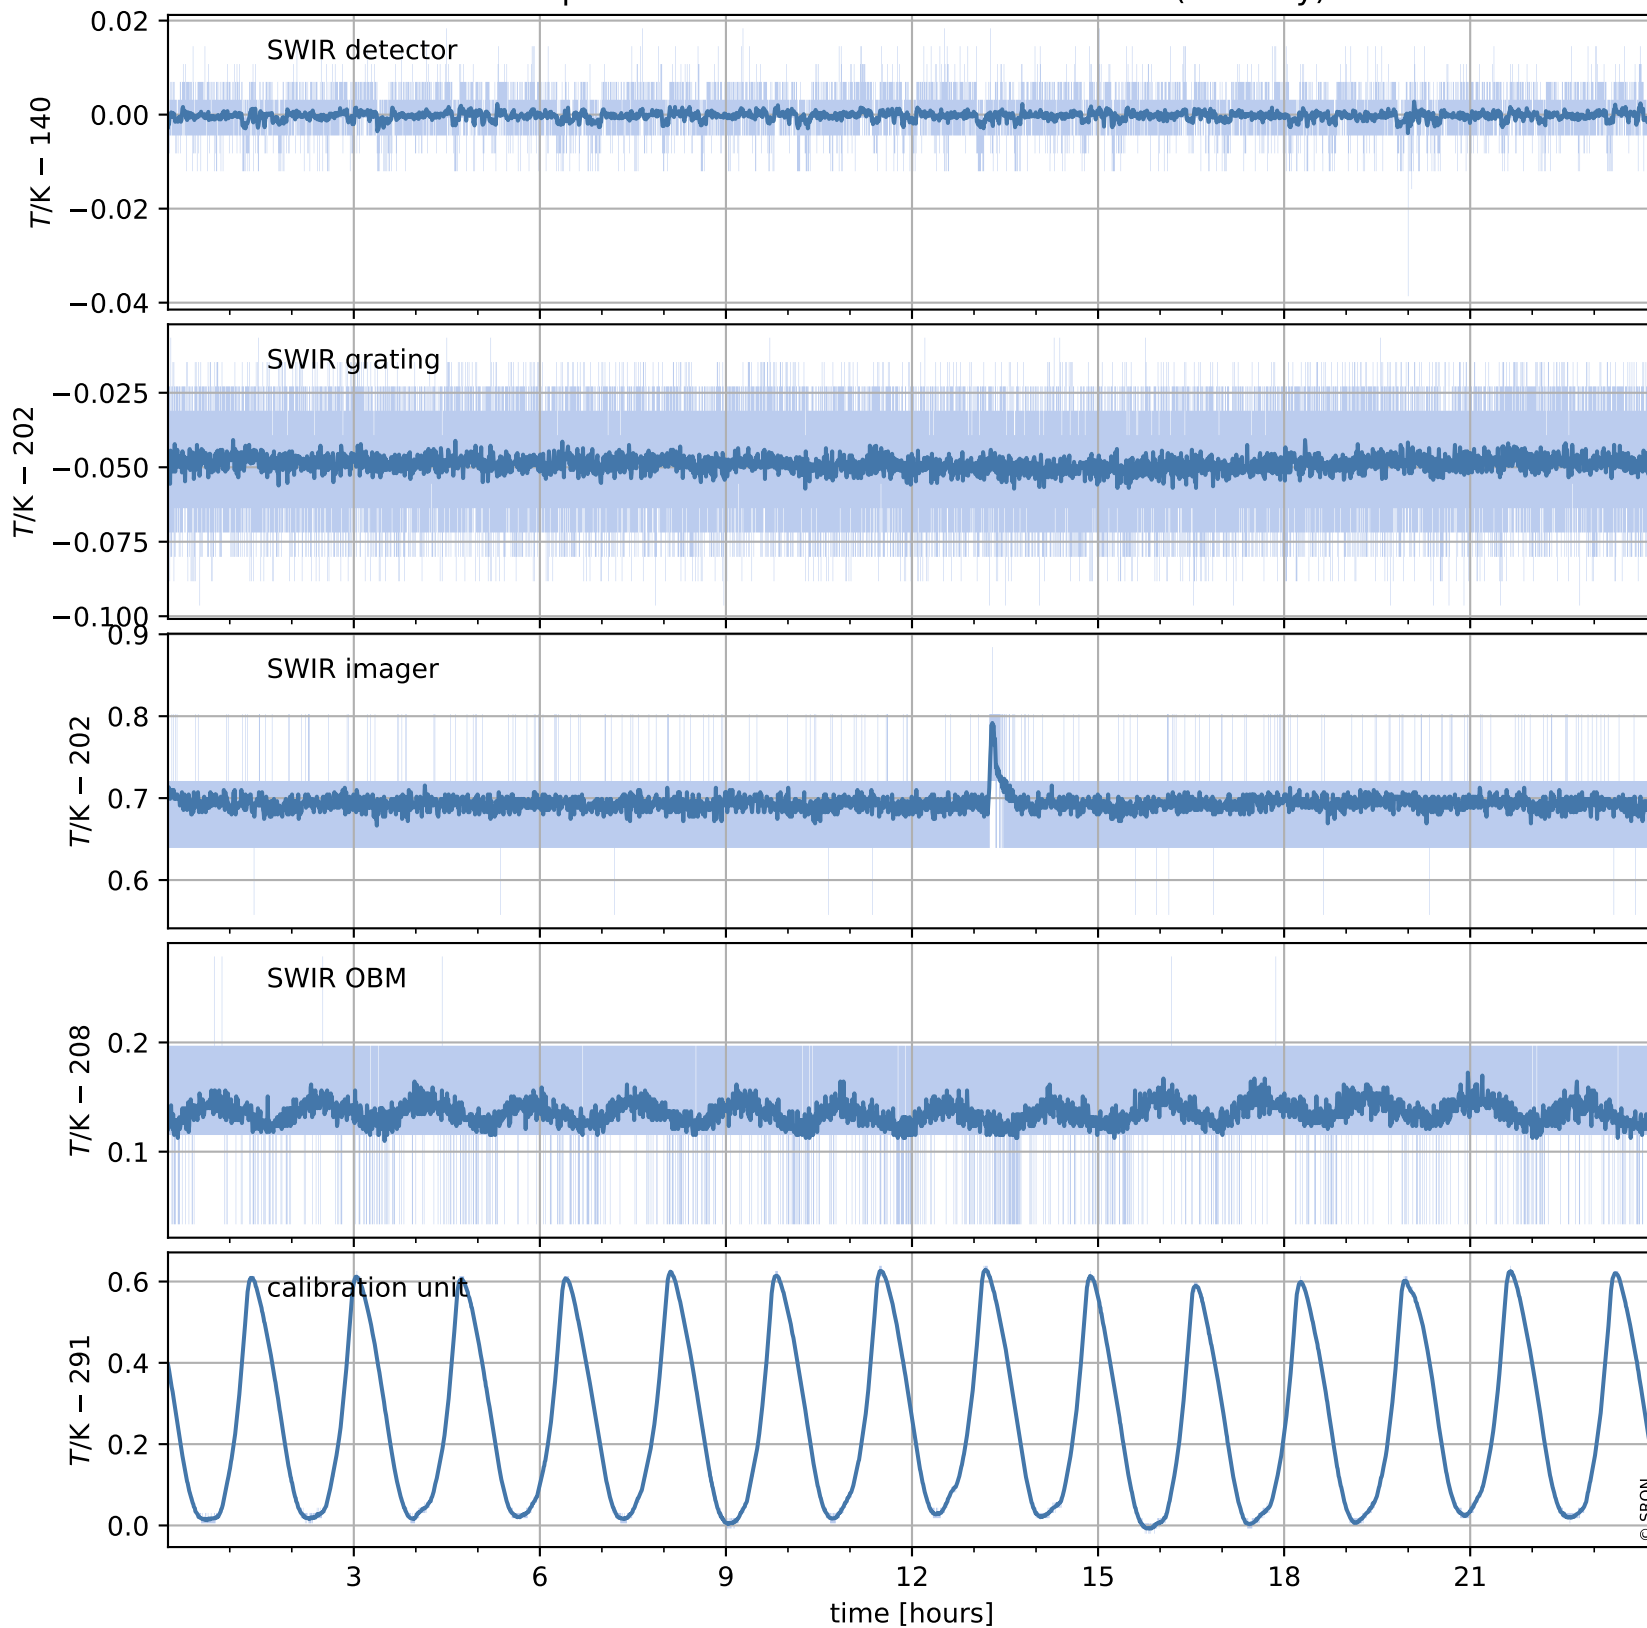

Tropomi SWIR housekeeping data

orbits : [29704, 29717]
coverage : 2023-07-08 / 2023-07-09
created : 2023-08-21T09:43:11

Temperature of sensors relevant for SWIR (one day)

Tropomi SWIR housekeeping data

orbits : [29233, 29717]
coverage : 2023-06-04 / 2023-07-09
created : 2023-08-21T09:43:11

Temperature of sensors relevant for SWIR (last month)

Tropomi SWIR housekeeping data

orbits : [29704, 29717]
coverage : 2023-07-08 / 2023-07-09
created : 2023-08-21T09:43:12

Current and duty cycle of 3 heaters relevant for SWIR (one day)