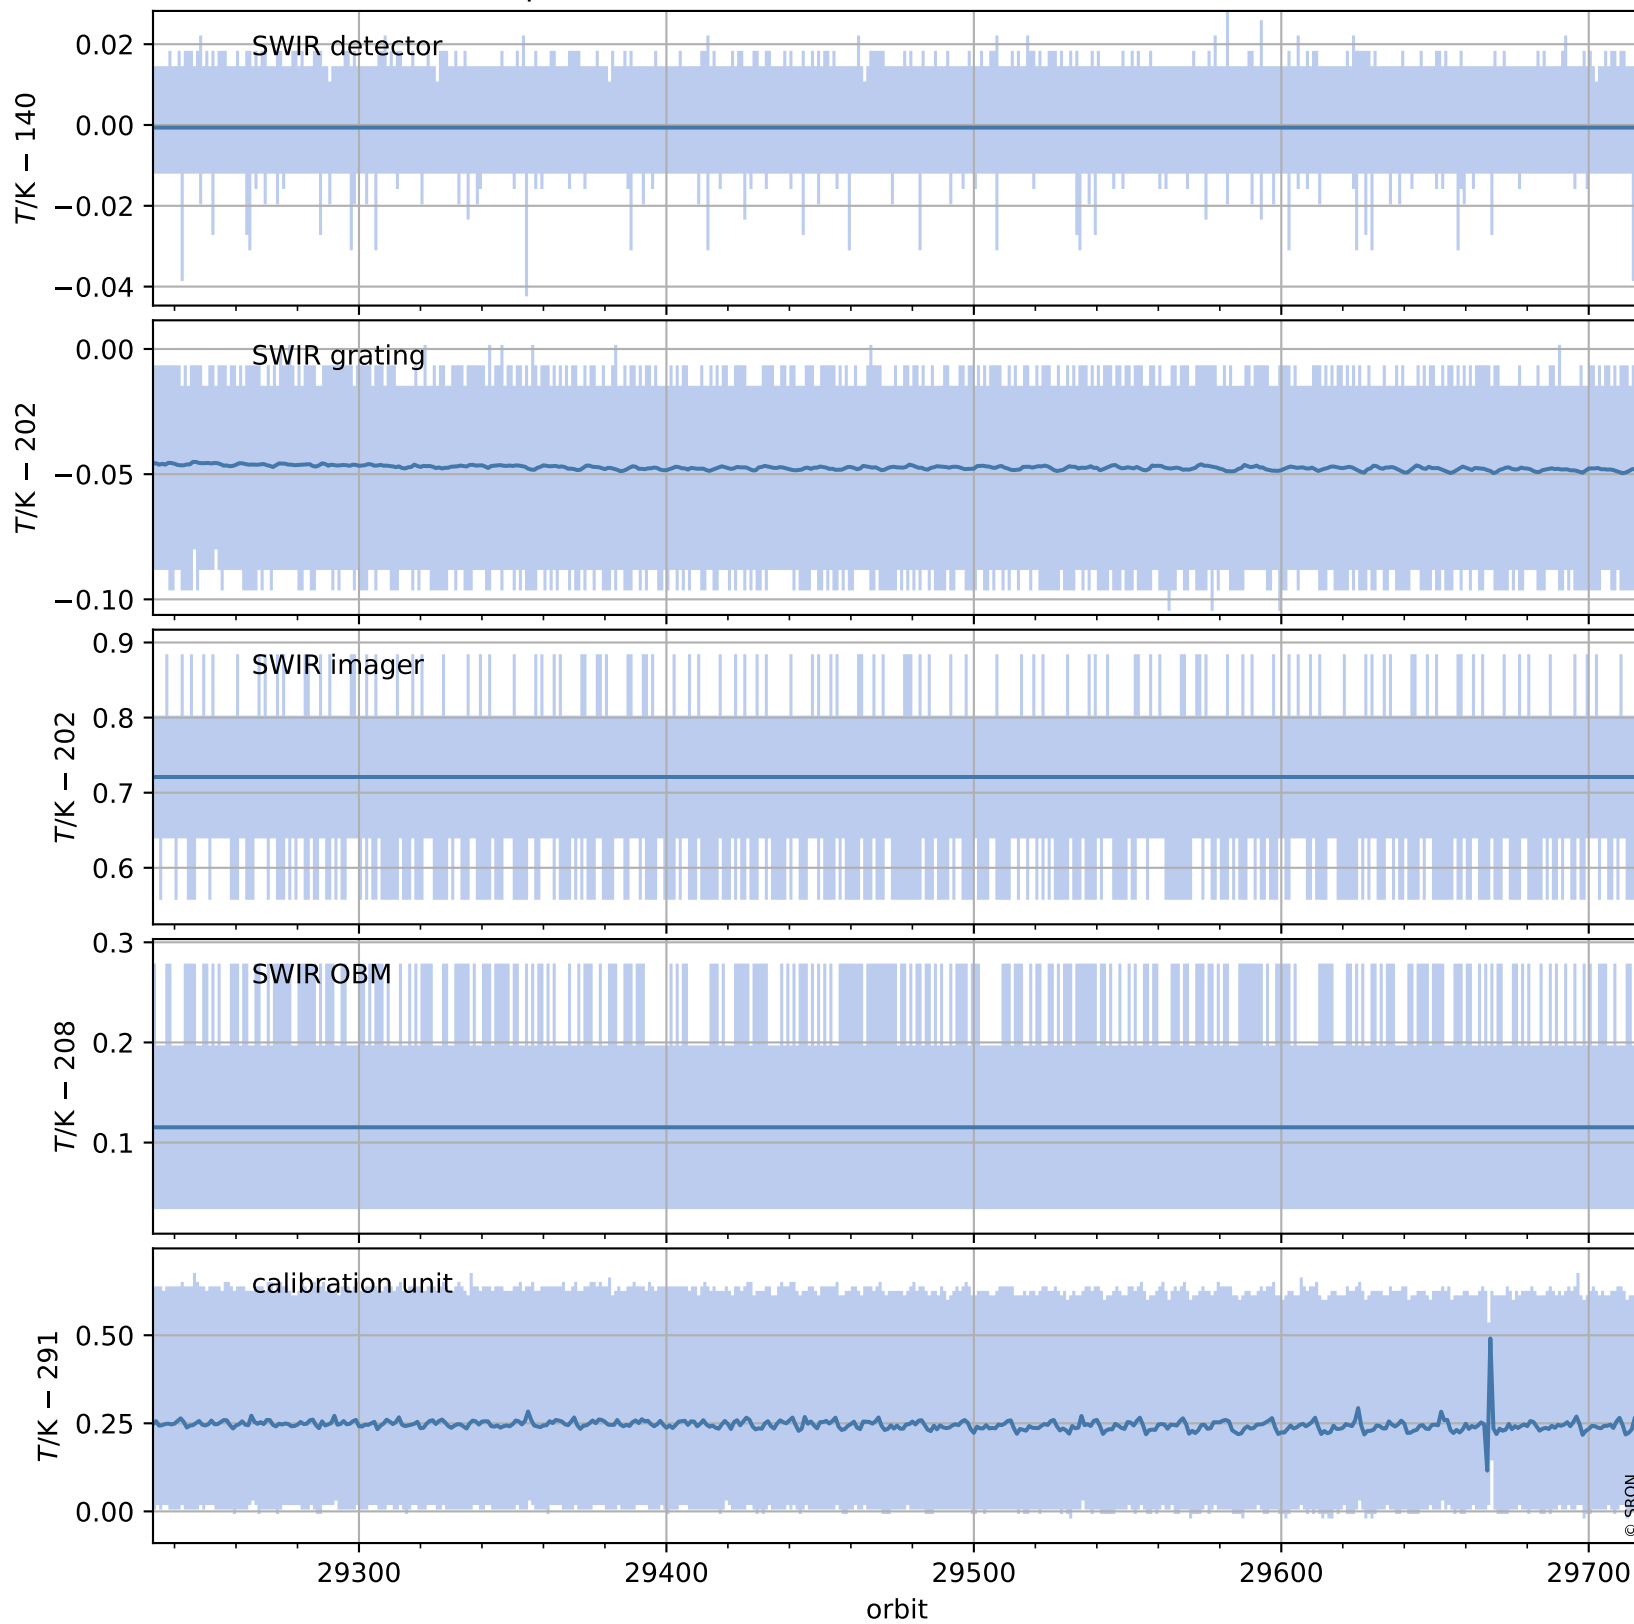

Tropomi SWIR housekeeping data

orbits : [29704, 29717]
coverage : 2023-07-08 / 2023-07-09
created : 2023-08-21T09:43:11

Temperature of sensors relevant for SWIR (one day)

Tropomi SWIR housekeeping data

orbits : [29233, 29717]
coverage : 2023-06-04 / 2023-07-09
created : 2023-08-21T09:43:11

Temperature of sensors relevant for SWIR (last month)

Tropomi SWIR housekeeping data

orbits : [29704, 29717]
coverage : 2023-07-08 / 2023-07-09
created : 2023-08-21T09:43:12

Current and duty cycle of 3 heaters relevant for SWIR (one day)

Tropomi SWIR housekeeping data

orbits : [29233, 29717]
coverage : 2023-06-04 / 2023-07-09
created : 2023-08-21T09:43:12

Current and duty cycle of 3 heaters relevant for SWIR (last month)

Tropomi SWIR housekeeping data

orbits : [29704, 29717]
coverage : 2023-07-08 / 2023-07-09
created : 2023-08-21T09:43:12

Temperature of sensors at the SWIR front-end electronics (one day)

Tropomi SWIR housekeeping data

orbits : [29233, 29717]
coverage : 2023-06-04 / 2023-07-09
created : 2023-08-21T09:43:13