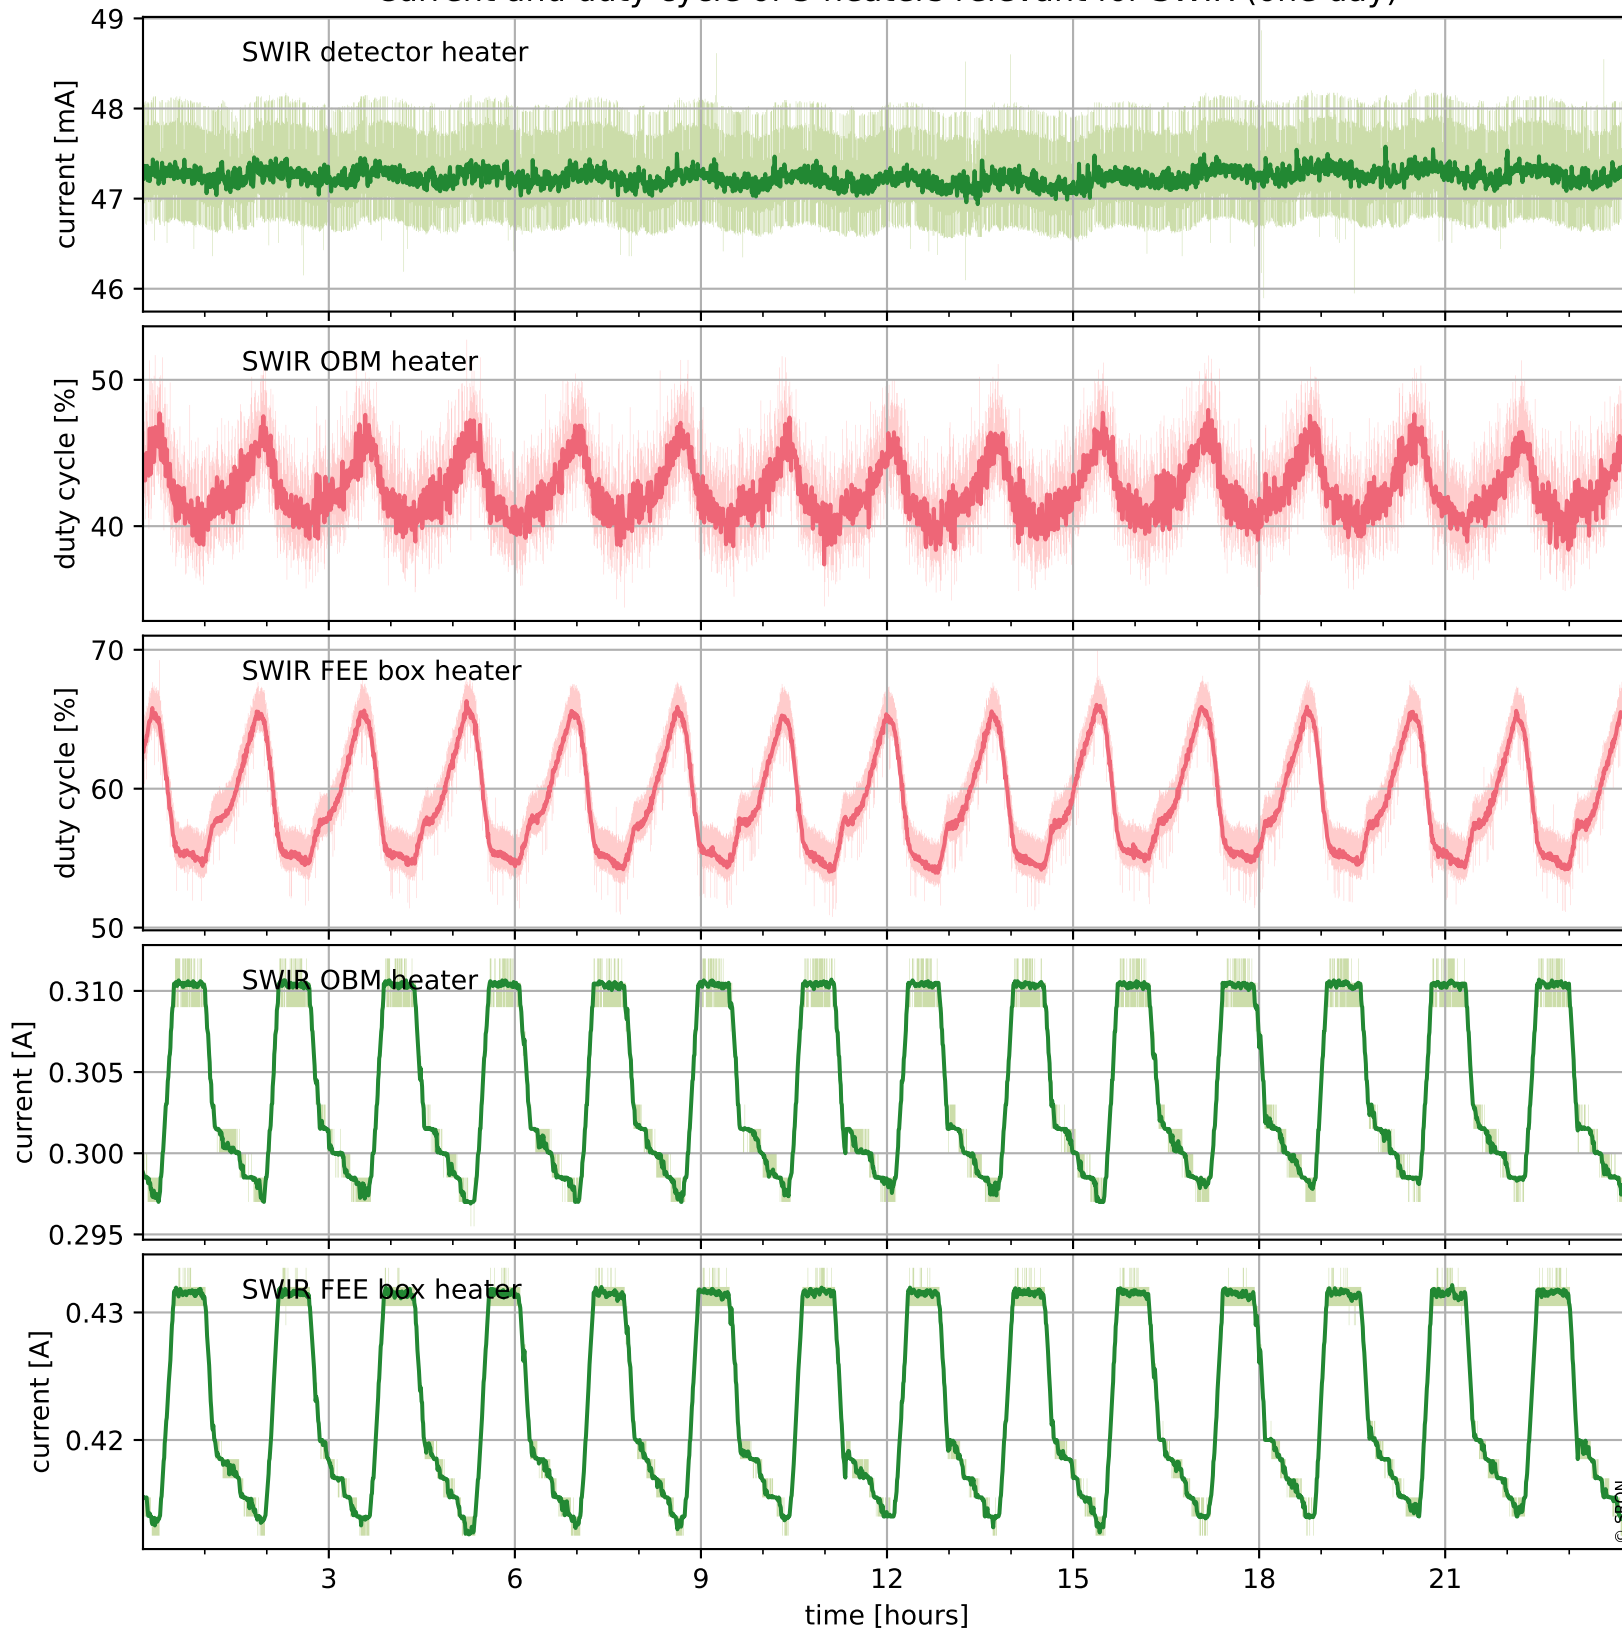

Tropomi SWIR housekeeping data

orbits : [29704, 29717]
coverage : 2023-07-08 / 2023-07-09
created : 2023-08-21T09:43:11

Temperature of sensors relevant for SWIR (one day)

Tropomi SWIR housekeeping data

orbits : [29233, 29717]
coverage : 2023-06-04 / 2023-07-09
created : 2023-08-21T09:43:11

Temperature of sensors relevant for SWIR (last month)

Tropomi SWIR housekeeping data

orbits : [29704, 29717]
coverage : 2023-07-08 / 2023-07-09
created : 2023-08-21T09:43:12

Current and duty cycle of 3 heaters relevant for SWIR (one day)