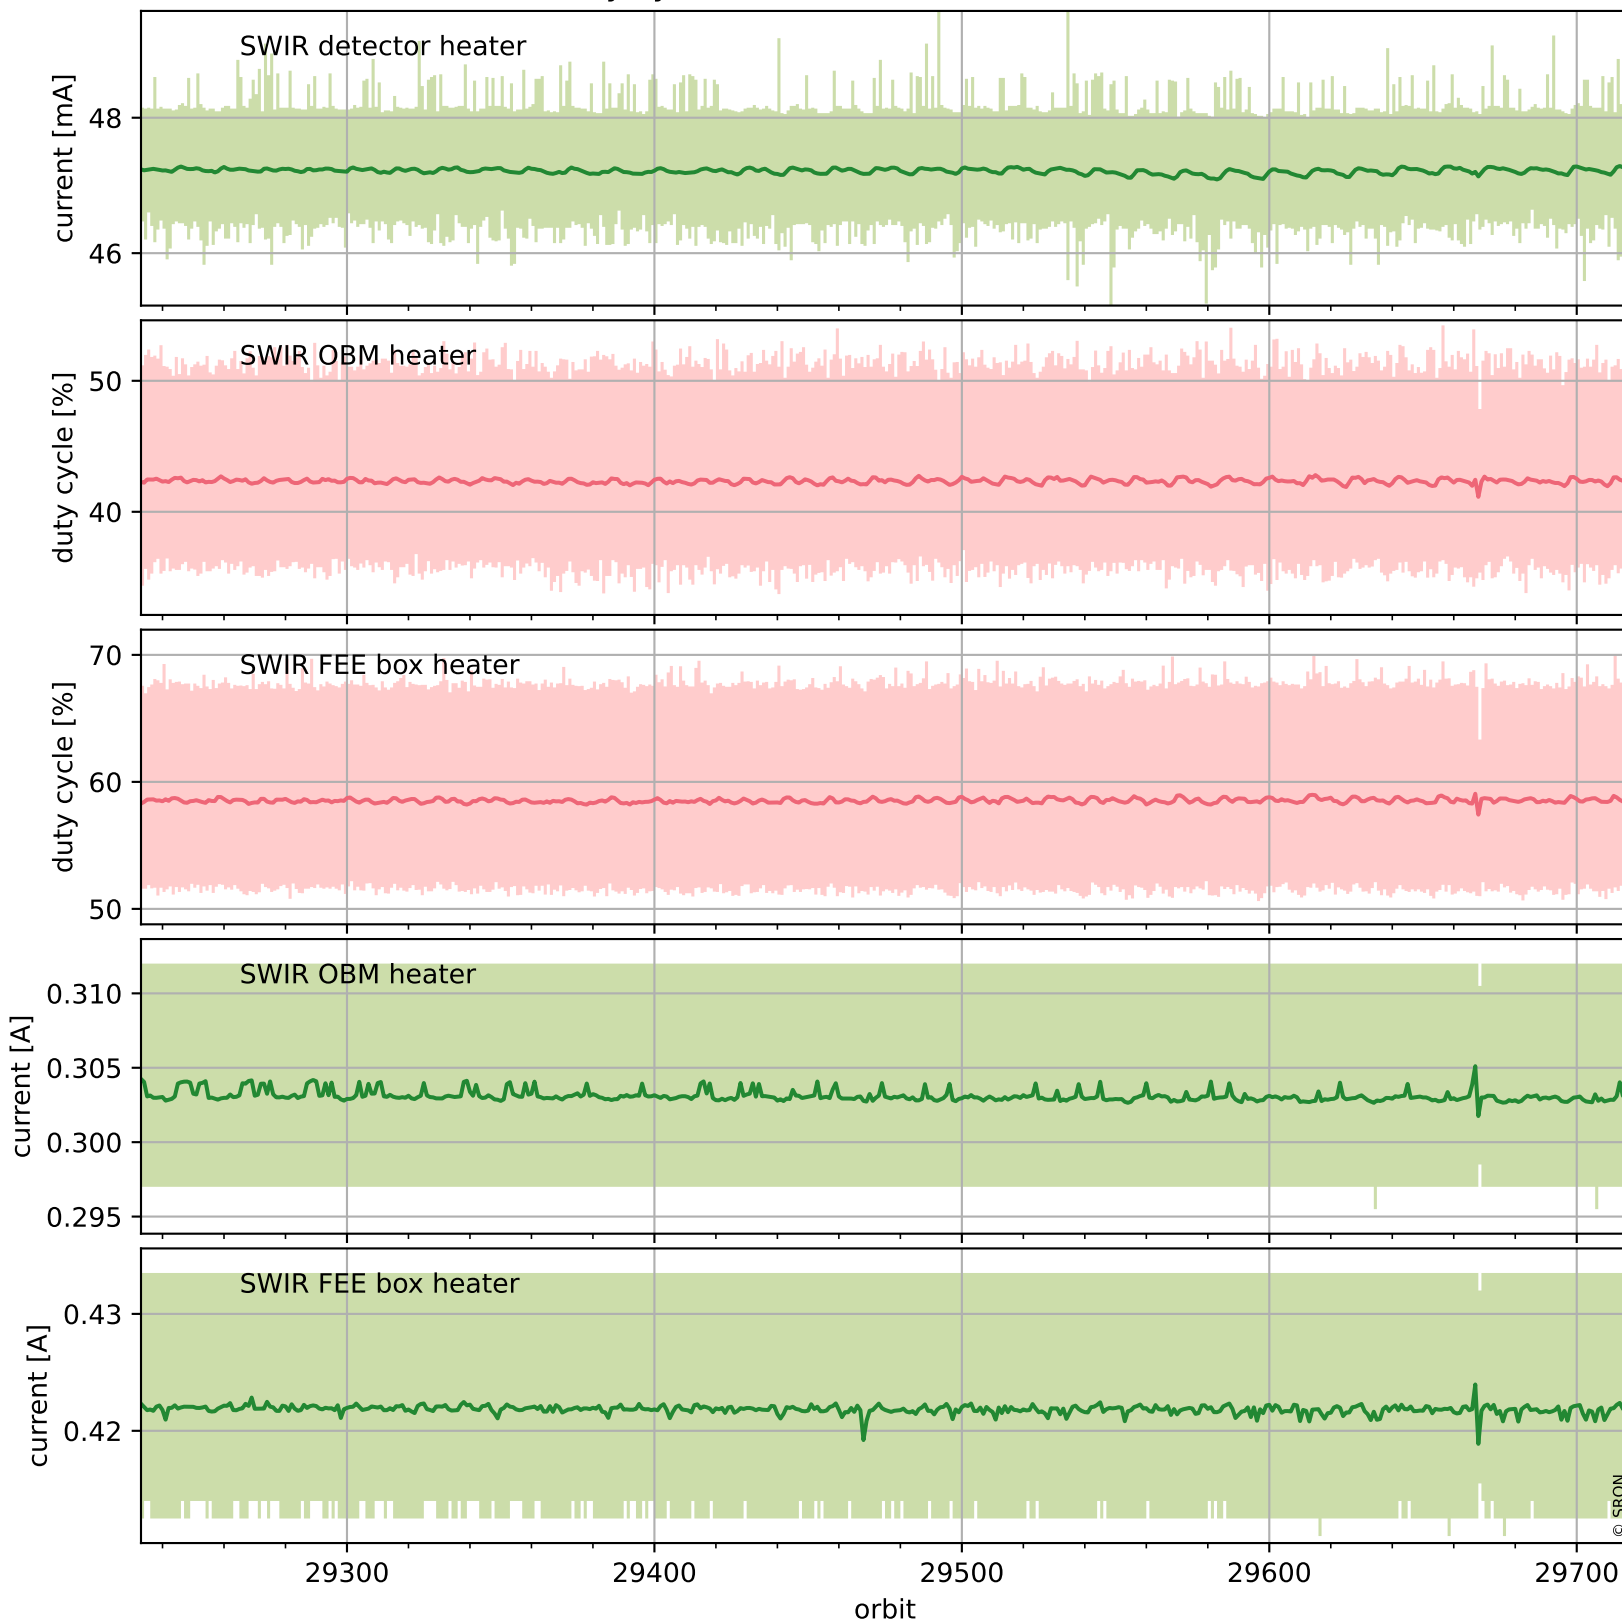

Tropomi SWIR housekeeping data

orbits : [29704, 29717]
coverage : 2023-07-08 / 2023-07-09
created : 2023-08-21T09:43:11

Temperature of sensors relevant for SWIR (one day)

Tropomi SWIR housekeeping data

orbits : [29233, 29717]
coverage : 2023-06-04 / 2023-07-09
created : 2023-08-21T09:43:11

Temperature of sensors relevant for SWIR (last month)

Tropomi SWIR housekeeping data

orbits : [29704, 29717]
coverage : 2023-07-08 / 2023-07-09
created : 2023-08-21T09:43:12

Current and duty cycle of 3 heaters relevant for SWIR (one day)

Tropomi SWIR housekeeping data

orbits : [29233, 29717]
coverage : 2023-06-04 / 2023-07-09
created : 2023-08-21T09:43:12

Current and duty cycle of 3 heaters relevant for SWIR (last month)

Tropomi SWIR housekeeping data

orbits : [29704, 29717]
coverage : 2023-07-08 / 2023-07-09
created : 2023-08-21T09:43:12

Temperature of sensors at the SWIR front-end electronics (one day)

Tropomi SWIR housekeeping data

orbits : [29233, 29717]
coverage : 2023-06-04 / 2023-07-09
created : 2023-08-21T09:43:13