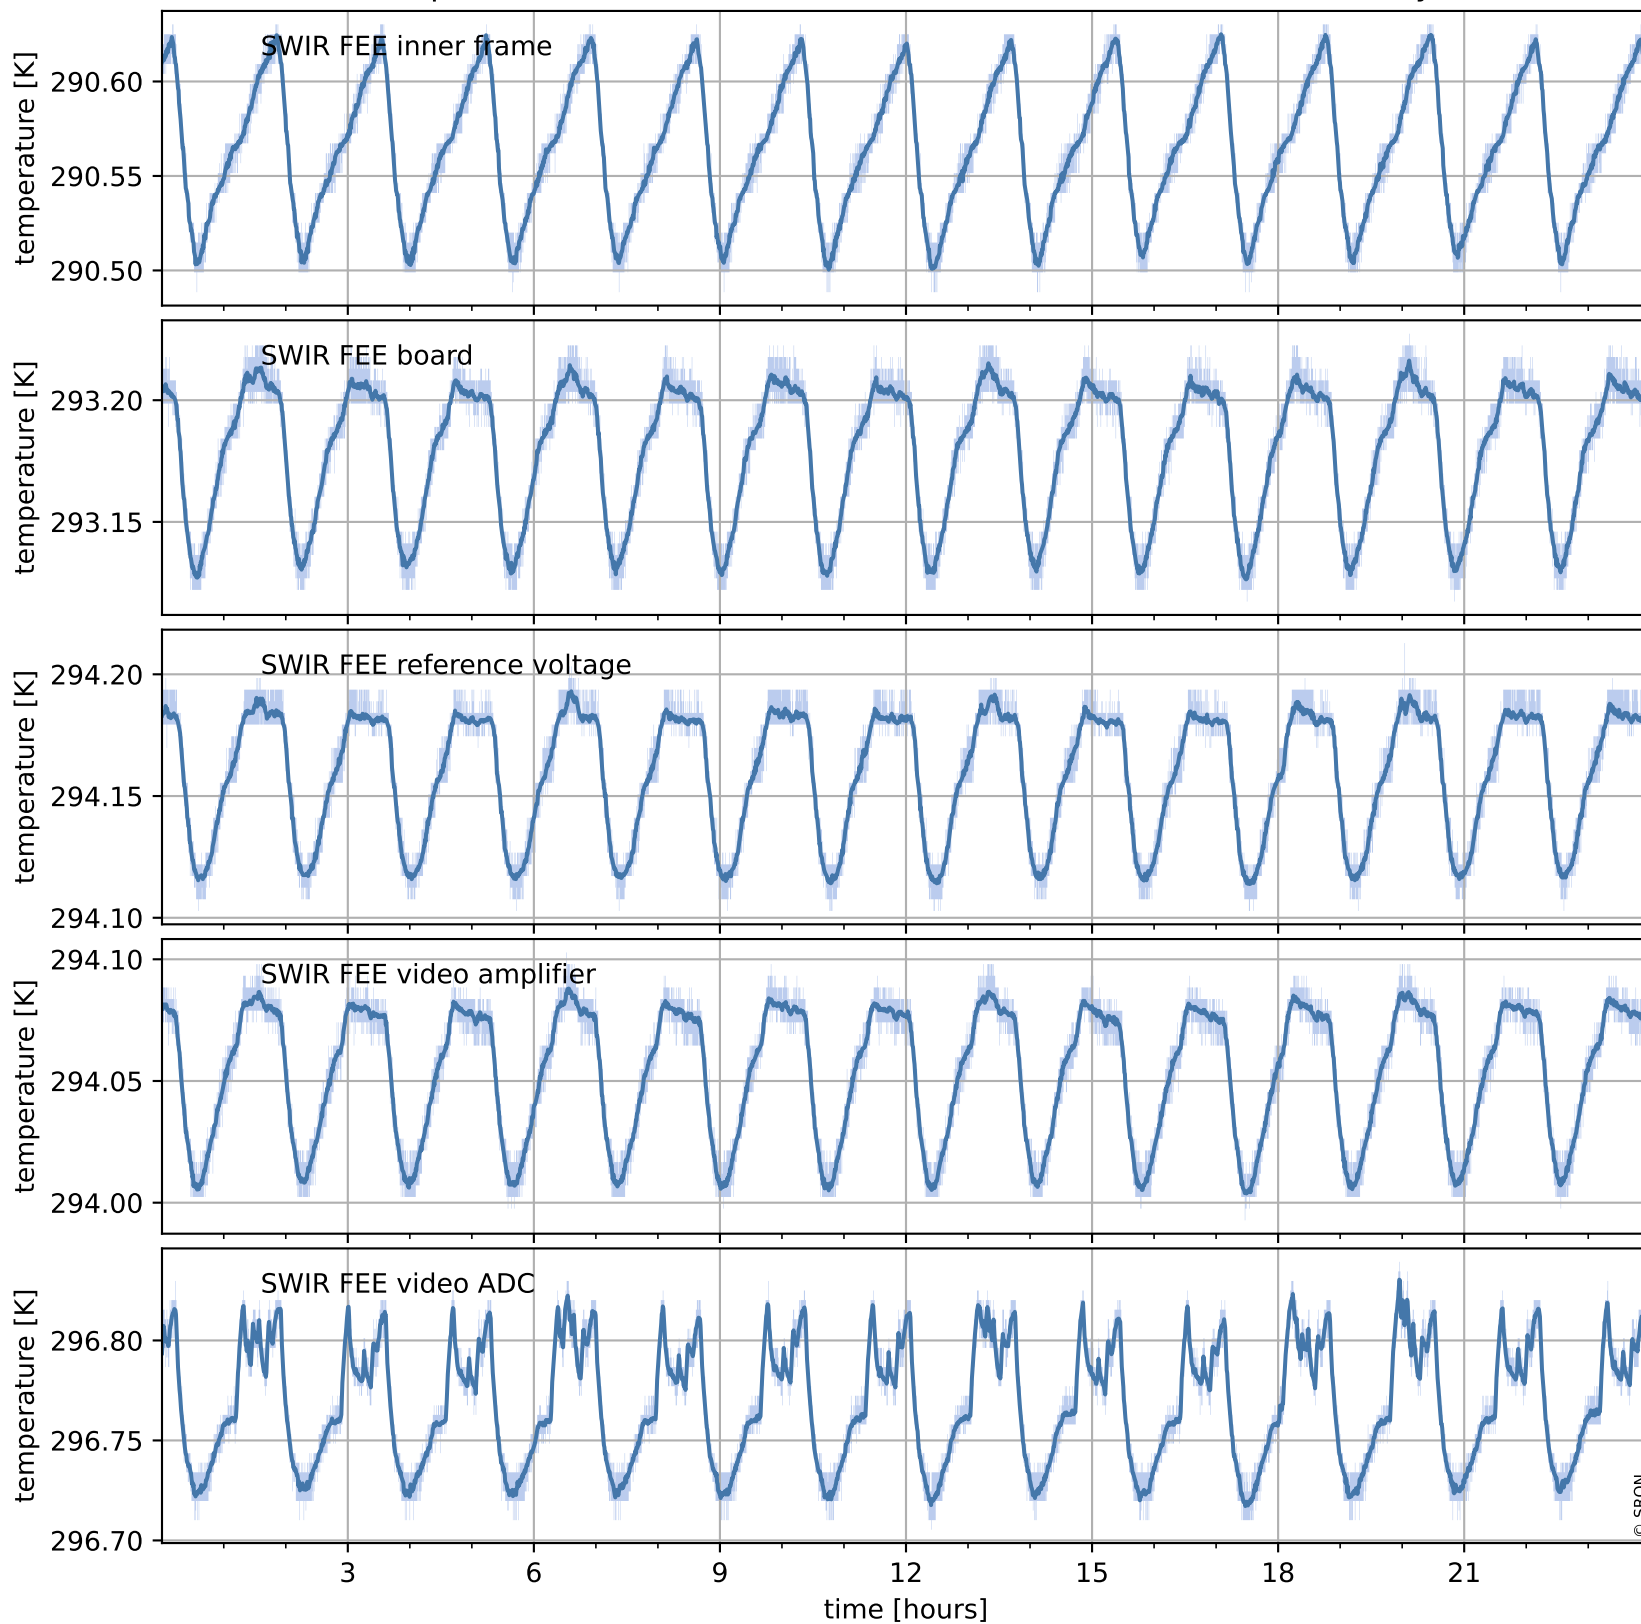

Tropomi SWIR housekeeping data

orbits : [29704, 29717]
coverage : 2023-07-08 / 2023-07-09
created : 2023-08-21T09:43:11

Temperature of sensors relevant for SWIR (one day)

Tropomi SWIR housekeeping data

orbits : [29233, 29717]
coverage : 2023-06-04 / 2023-07-09
created : 2023-08-21T09:43:11

Temperature of sensors relevant for SWIR (last month)

Tropomi SWIR housekeeping data

orbits : [29704, 29717]
coverage : 2023-07-08 / 2023-07-09
created : 2023-08-21T09:43:12

Current and duty cycle of 3 heaters relevant for SWIR (one day)

Tropomi SWIR housekeeping data

orbits : [29233, 29717]
coverage : 2023-06-04 / 2023-07-09
created : 2023-08-21T09:43:12

Current and duty cycle of 3 heaters relevant for SWIR (last month)

Tropomi SWIR housekeeping data

orbits : [29704, 29717]
coverage : 2023-07-08 / 2023-07-09
created : 2023-08-21T09:43:12

Temperature of sensors at the SWIR front-end electronics (one day)

Tropomi SWIR housekeeping data

orbits : [29233, 29717]
coverage : 2023-06-04 / 2023-07-09
created : 2023-08-21T09:43:13