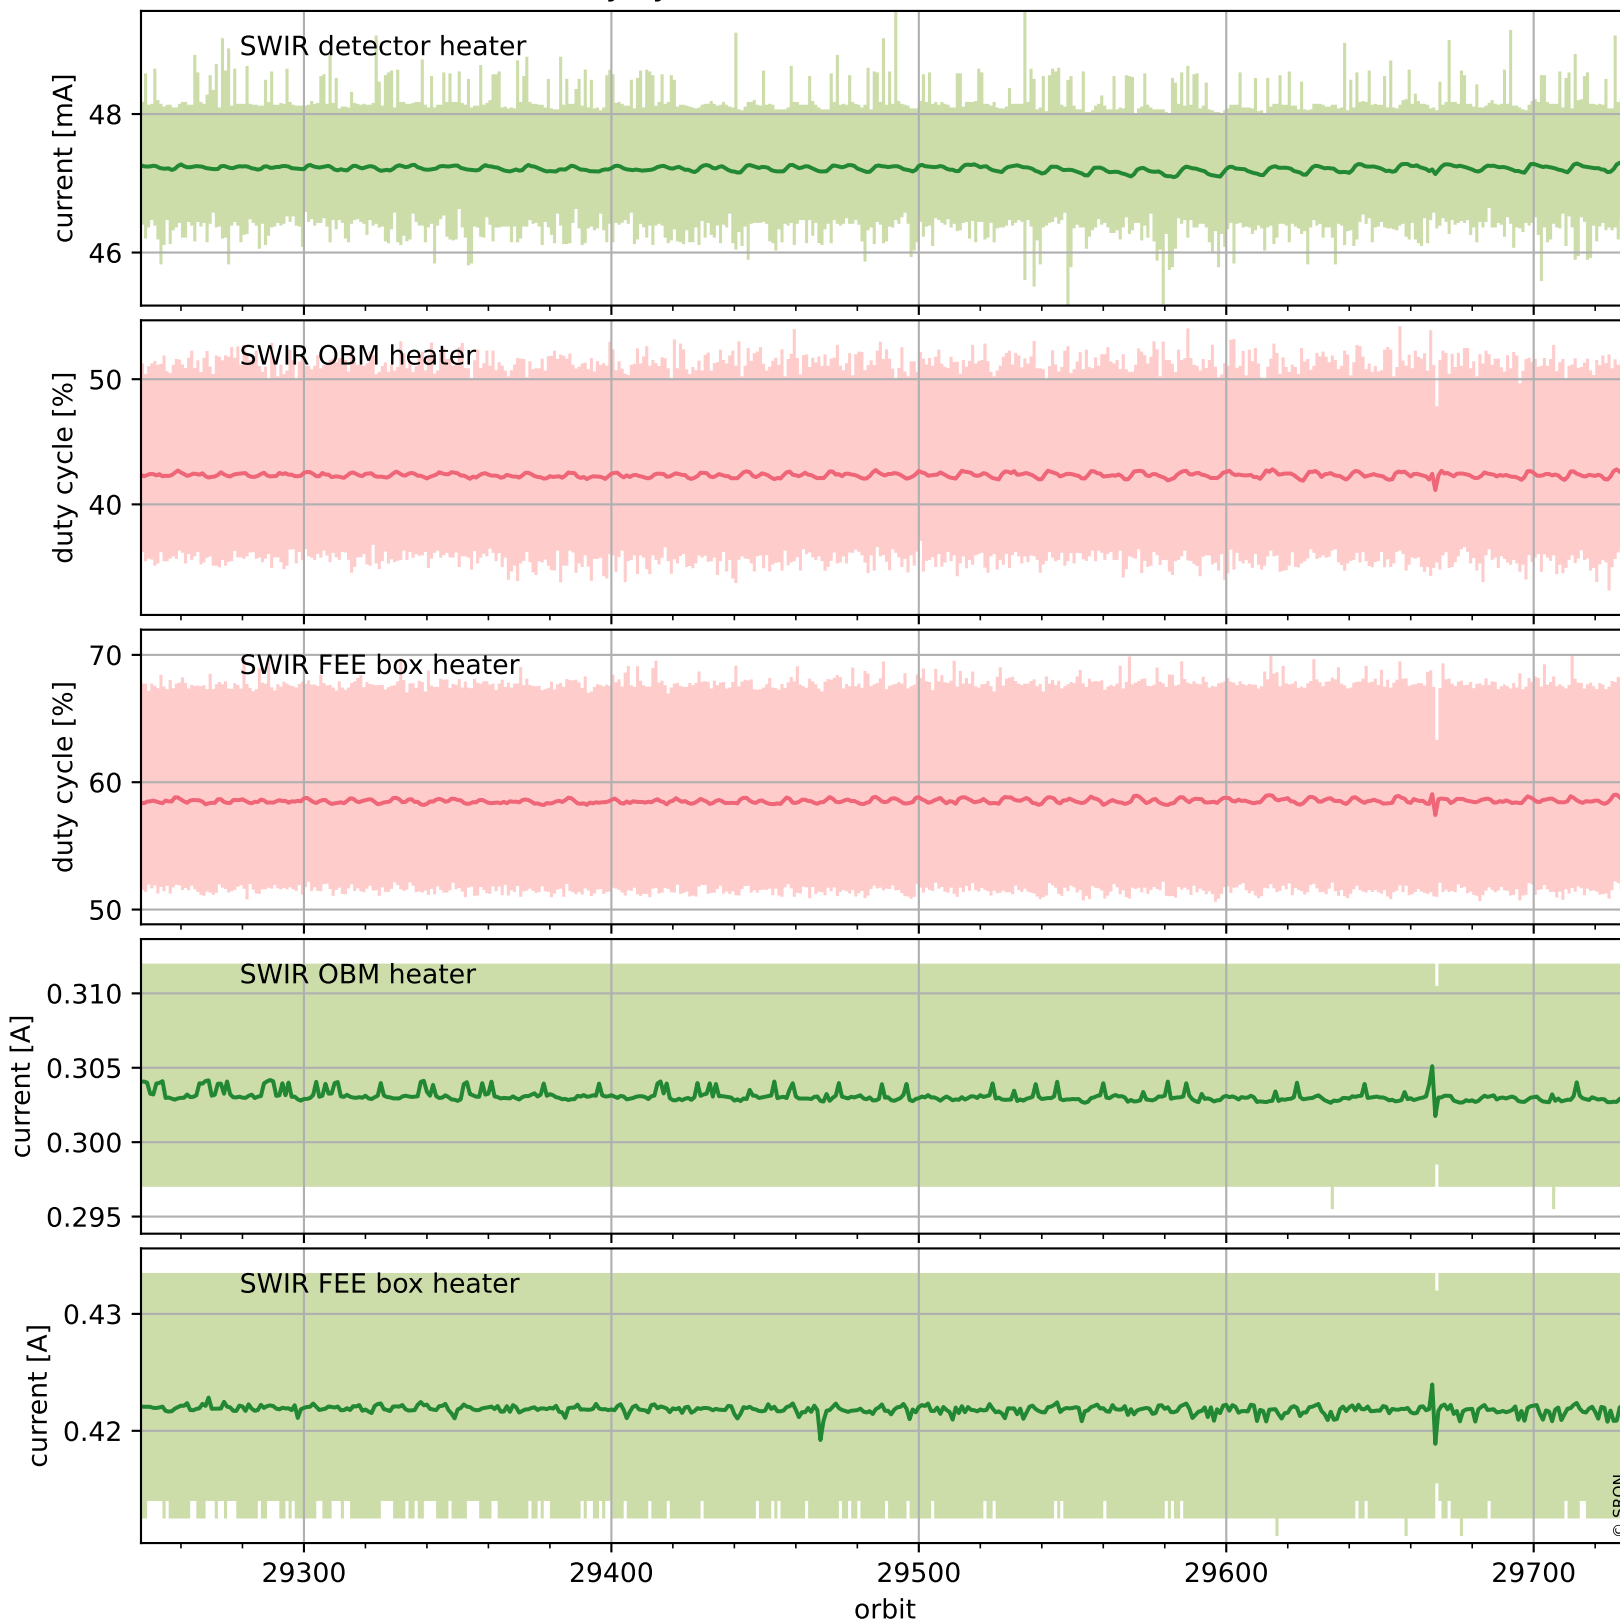

Tropomi SWIR housekeeping data

orbits : [29718, 29731]
coverage : 2023-07-09 / 2023-07-10
created : 2023-08-21T09:43:13

Temperature of sensors relevant for SWIR (one day)

Tropomi SWIR housekeeping data

orbits : [29247, 29731]
coverage : 2023-06-05 / 2023-07-10
created : 2023-08-21T09:43:14

Temperature of sensors relevant for SWIR (last month)

Tropomi SWIR housekeeping data

orbits : [29718, 29731]
coverage : 2023-07-09 / 2023-07-10
created : 2023-08-21T09:43:14

Current and duty cycle of 3 heaters relevant for SWIR (one day)

Tropomi SWIR housekeeping data

orbits : [29247, 29731]
coverage : 2023-06-05 / 2023-07-10
created : 2023-08-21T09:43:14

Current and duty cycle of 3 heaters relevant for SWIR (last month)

Tropomi SWIR housekeeping data

orbits : [29718, 29731]
coverage : 2023-07-09 / 2023-07-10
created : 2023-08-21T09:43:15

Temperature of sensors at the SWIR front-end electronics (one day)

Tropomi SWIR housekeeping data

orbits : [29247, 29731]
coverage : 2023-06-05 / 2023-07-10
created : 2023-08-21T09:43:15