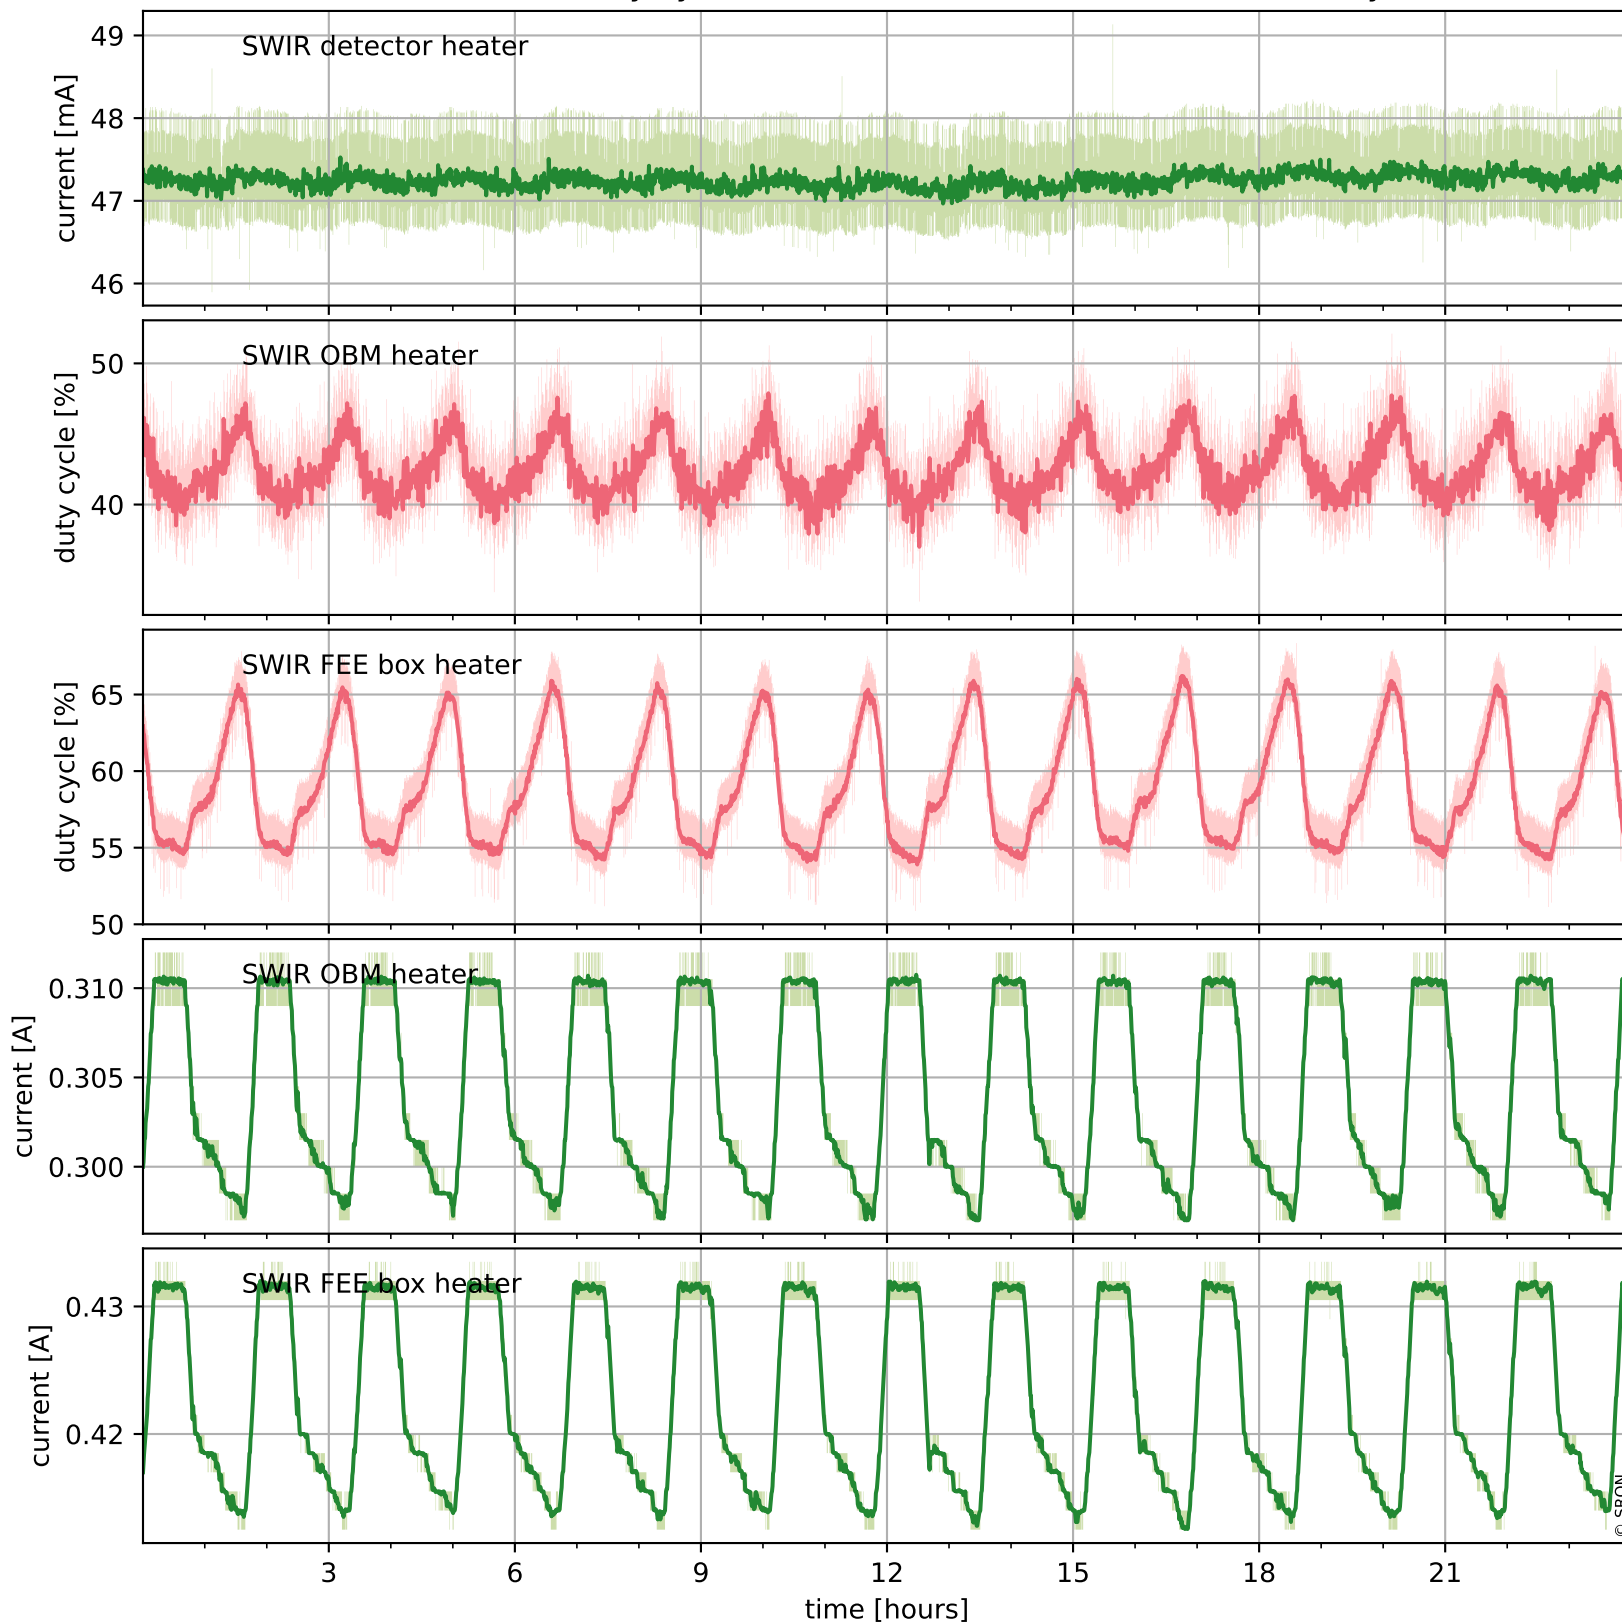

Tropomi SWIR housekeeping data

orbits : [29718, 29731]
coverage : 2023-07-09 / 2023-07-10
created : 2023-08-21T09:43:13

Temperature of sensors relevant for SWIR (one day)

Tropomi SWIR housekeeping data

orbits : [29247, 29731]
coverage : 2023-06-05 / 2023-07-10
created : 2023-08-21T09:43:14

Temperature of sensors relevant for SWIR (last month)

Tropomi SWIR housekeeping data

orbits : [29718, 29731]
coverage : 2023-07-09 / 2023-07-10
created : 2023-08-21T09:43:14

Current and duty cycle of 3 heaters relevant for SWIR (one day)