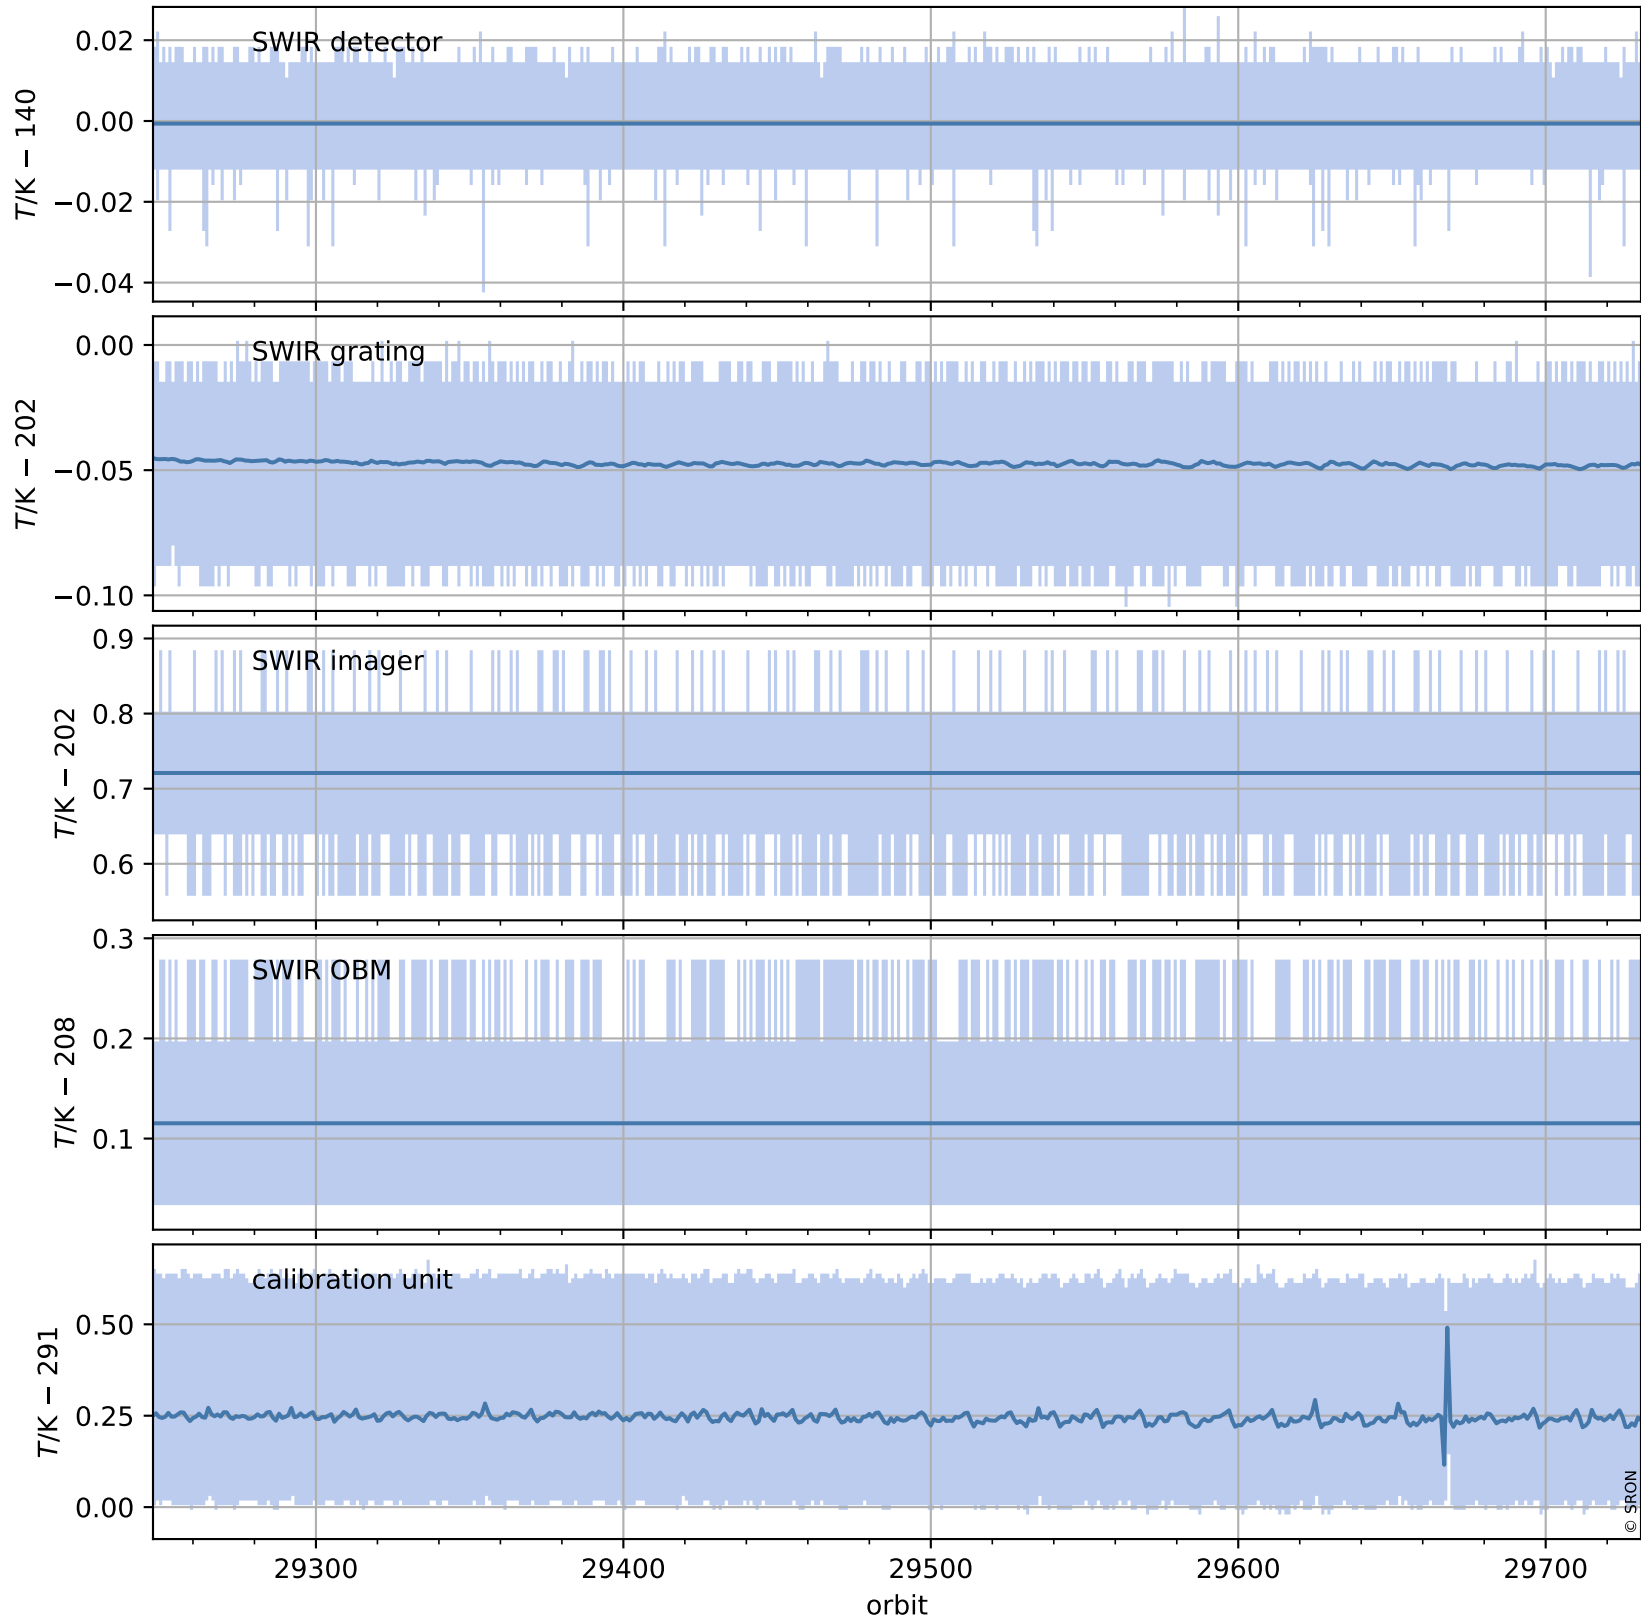

Tropomi SWIR housekeeping data

orbits : [29718, 29731]
coverage : 2023-07-09 / 2023-07-10
created : 2023-08-21T09:43:13

Temperature of sensors relevant for SWIR (one day)

Tropomi SWIR housekeeping data

orbits : [29247, 29731]
coverage : 2023-06-05 / 2023-07-10
created : 2023-08-21T09:43:14

Temperature of sensors relevant for SWIR (last month)

Tropomi SWIR housekeeping data

orbits : [29718, 29731]
coverage : 2023-07-09 / 2023-07-10
created : 2023-08-21T09:43:14

Current and duty cycle of 3 heaters relevant for SWIR (one day)

Tropomi SWIR housekeeping data

orbits : [29247, 29731]
coverage : 2023-06-05 / 2023-07-10
created : 2023-08-21T09:43:14

Current and duty cycle of 3 heaters relevant for SWIR (last month)

Tropomi SWIR housekeeping data

orbits : [29718, 29731]
coverage : 2023-07-09 / 2023-07-10
created : 2023-08-21T09:43:15

Temperature of sensors at the SWIR front-end electronics (one day)

Tropomi SWIR housekeeping data

orbits : [29247, 29731]
coverage : 2023-06-05 / 2023-07-10
created : 2023-08-21T09:43:15