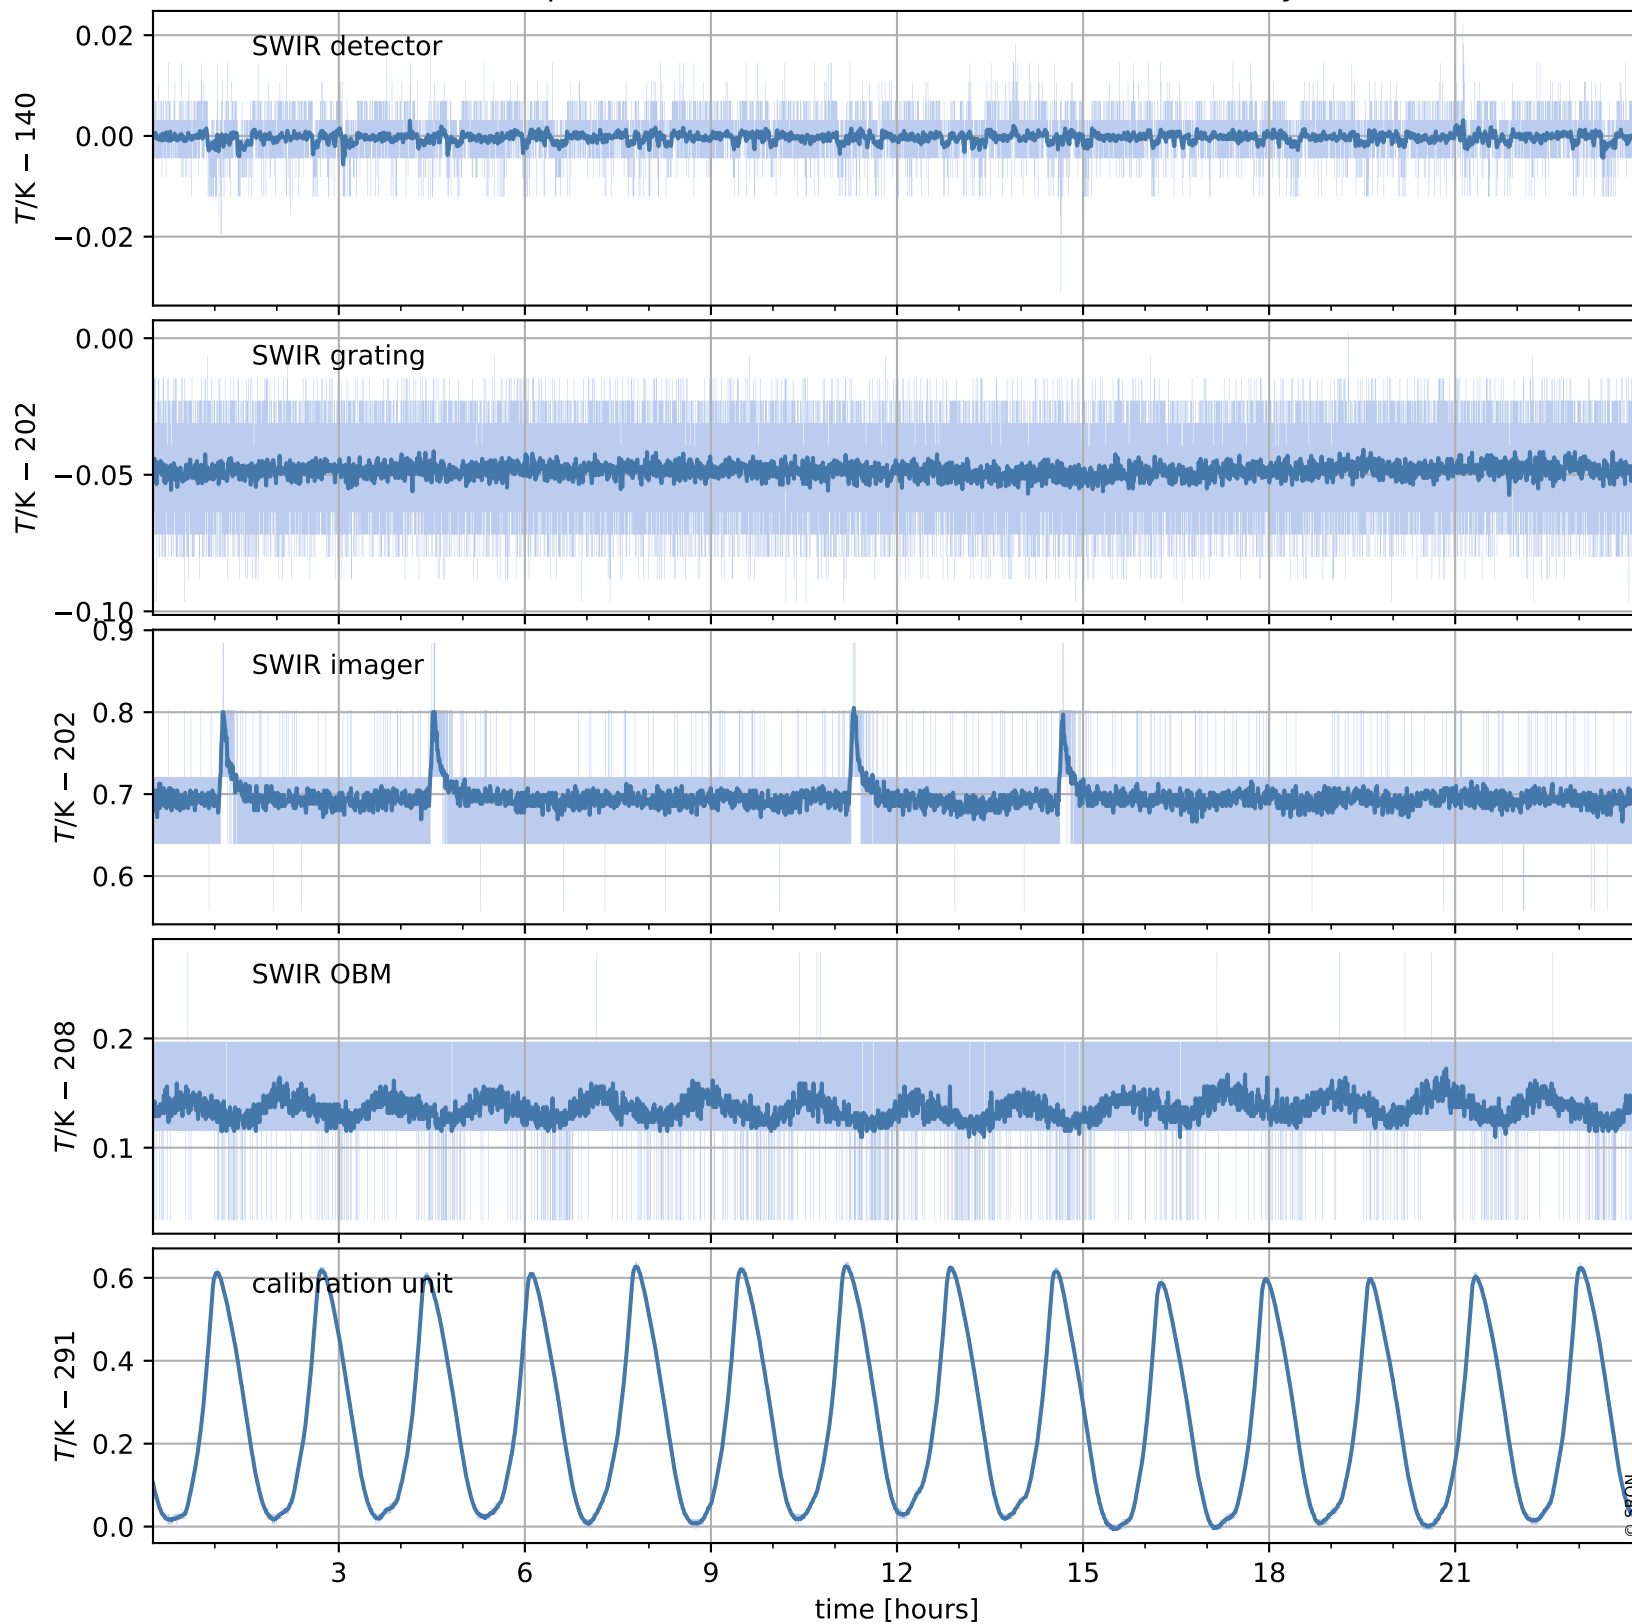

Tropomi SWIR housekeeping data

orbits : [29718, 29731]
coverage : 2023-07-09 / 2023-07-10
created : 2023-08-21T09:43:13

Temperature of sensors relevant for SWIR (one day)

Tropomi SWIR housekeeping data

orbits : [29247, 29731]
coverage : 2023-06-05 / 2023-07-10
created : 2023-08-21T09:43:14

Temperature of sensors relevant for SWIR (last month)

Tropomi SWIR housekeeping data

orbits : [29718, 29731]
coverage : 2023-07-09 / 2023-07-10
created : 2023-08-21T09:43:14

Current and duty cycle of 3 heaters relevant for SWIR (one day)

Tropomi SWIR housekeeping data

orbits : [29247, 29731]
coverage : 2023-06-05 / 2023-07-10
created : 2023-08-21T09:43:14

Current and duty cycle of 3 heaters relevant for SWIR (last month)

Tropomi SWIR housekeeping data