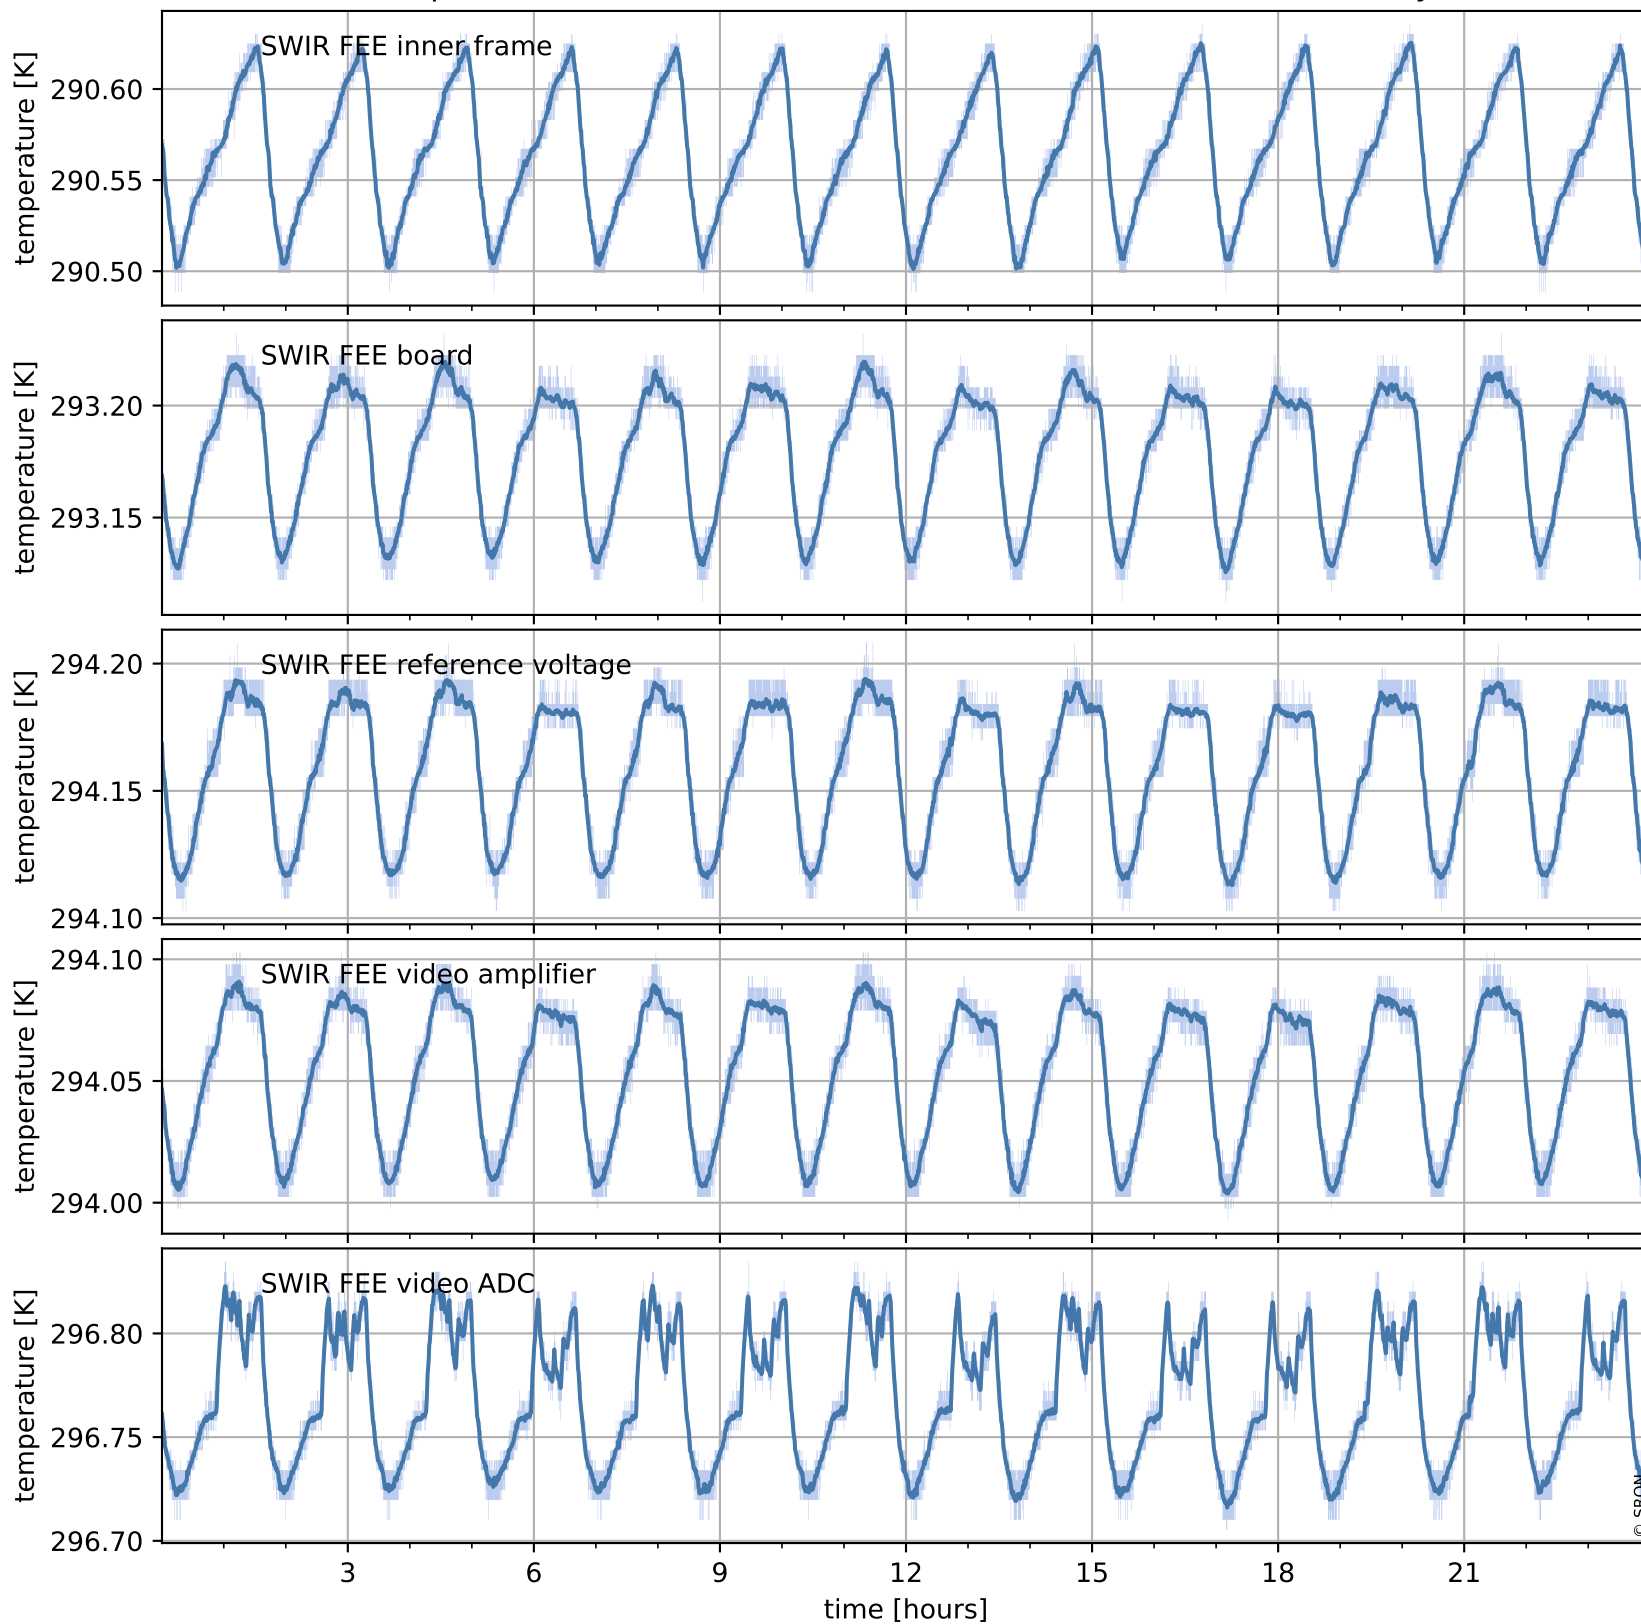

Tropomi SWIR housekeeping data

orbits : [29718, 29731]
coverage : 2023-07-09 / 2023-07-10
created : 2023-08-21T09:43:15

Temperature of sensors at the SWIR front-end electronics (one day)