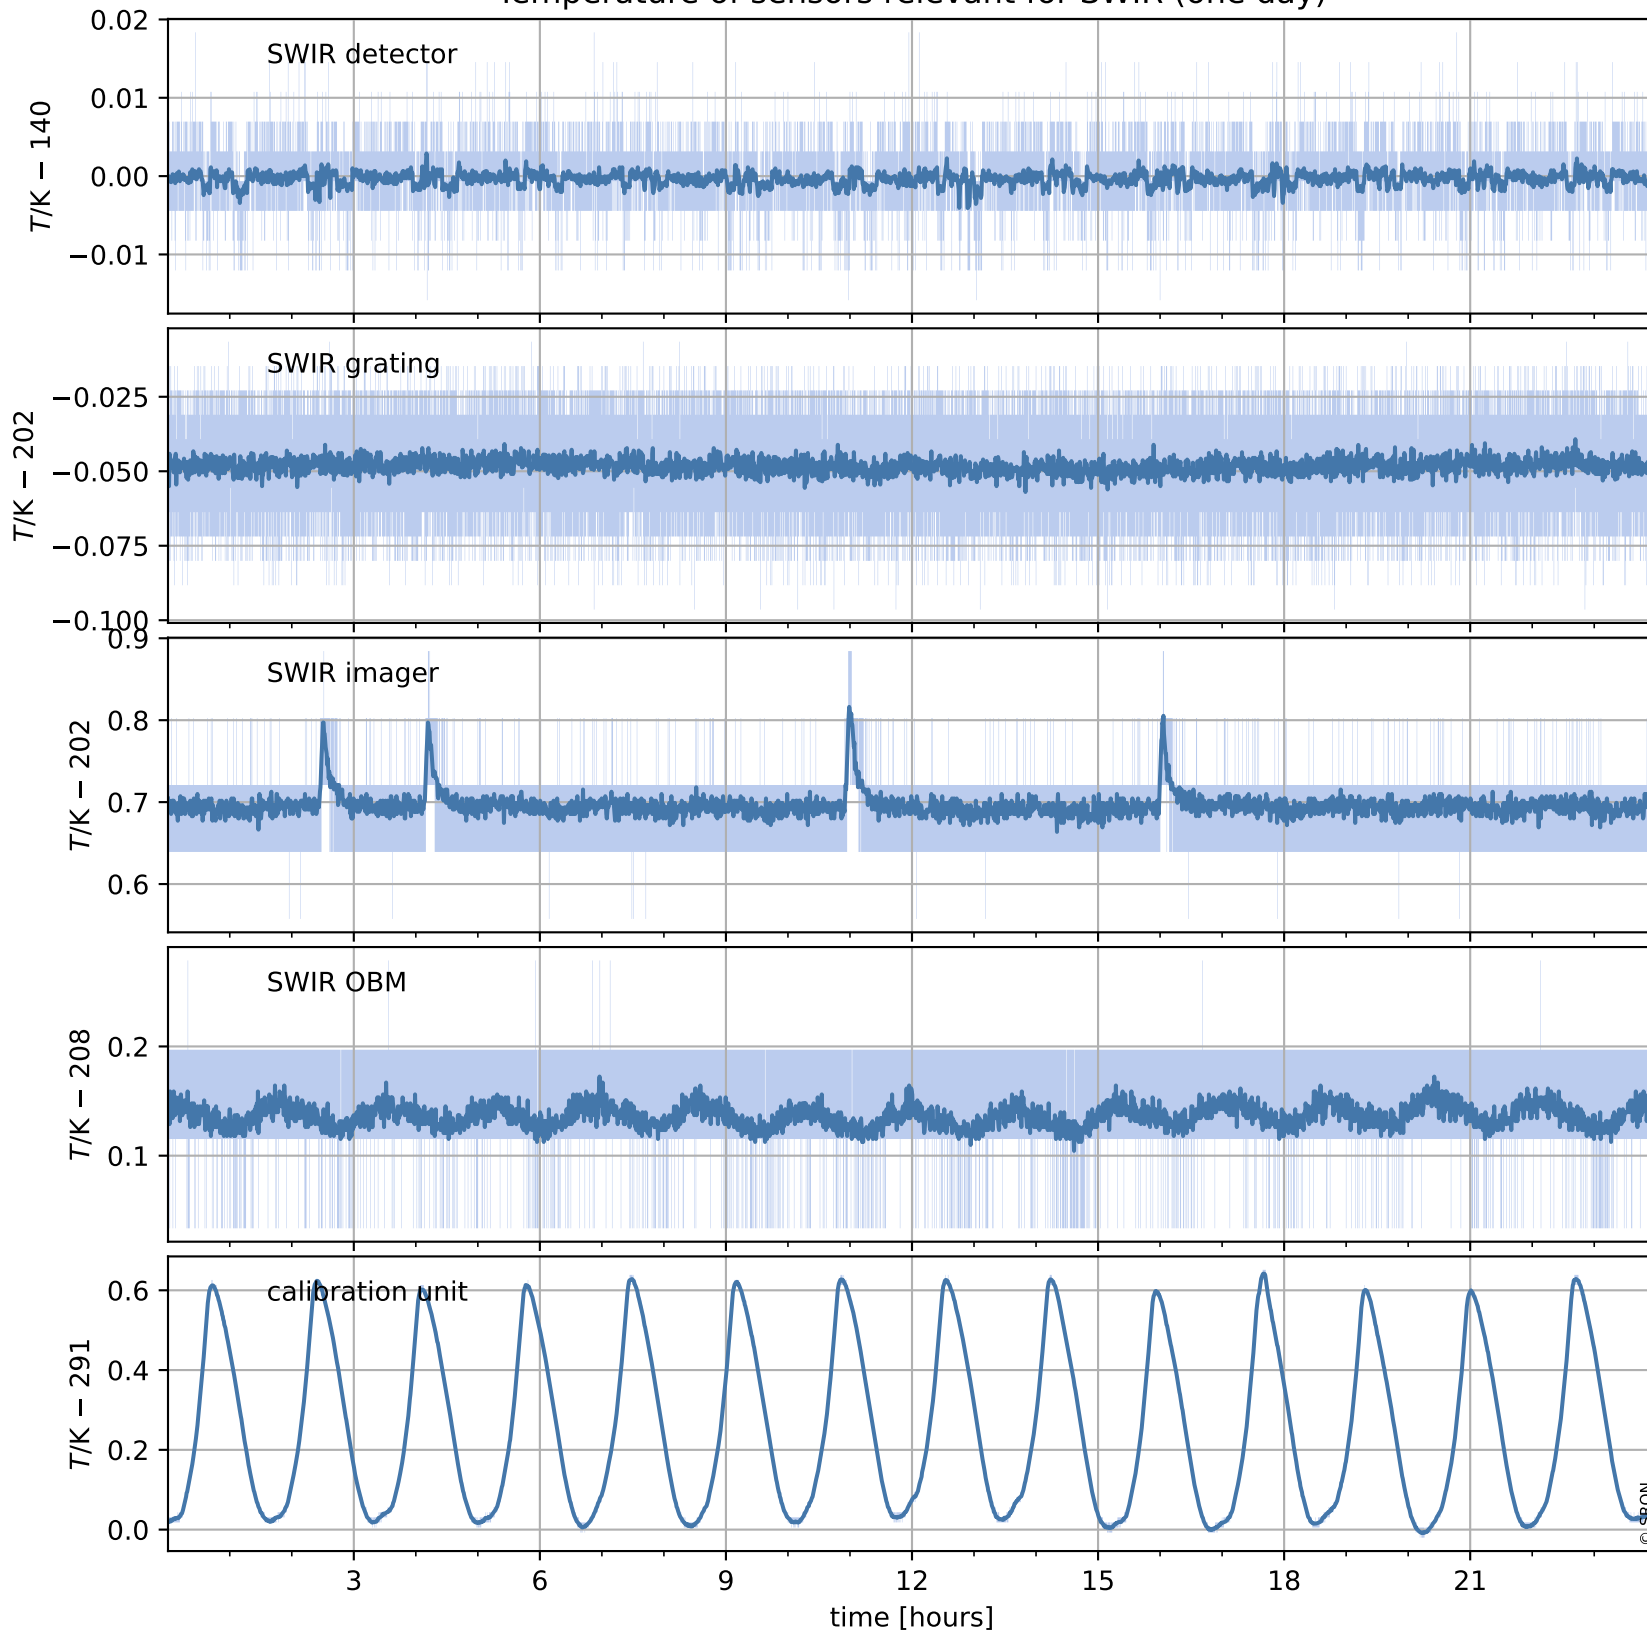

Tropomi SWIR housekeeping data

orbits : [29732, 29745]
coverage : 2023-07-10 / 2023-07-11
created : 2023-08-21T09:43:16

Temperature of sensors relevant for SWIR (one day)

Tropomi SWIR housekeeping data

orbits : [29261, 29745]
coverage : 2023-06-06 / 2023-07-11
created : 2023-08-21T09:43:16

Temperature of sensors relevant for SWIR (last month)

Tropomi SWIR housekeeping data

orbits : [29732, 29745]
coverage : 2023-07-10 / 2023-07-11
created : 2023-08-21T09:43:16

Current and duty cycle of 3 heaters relevant for SWIR (one day)