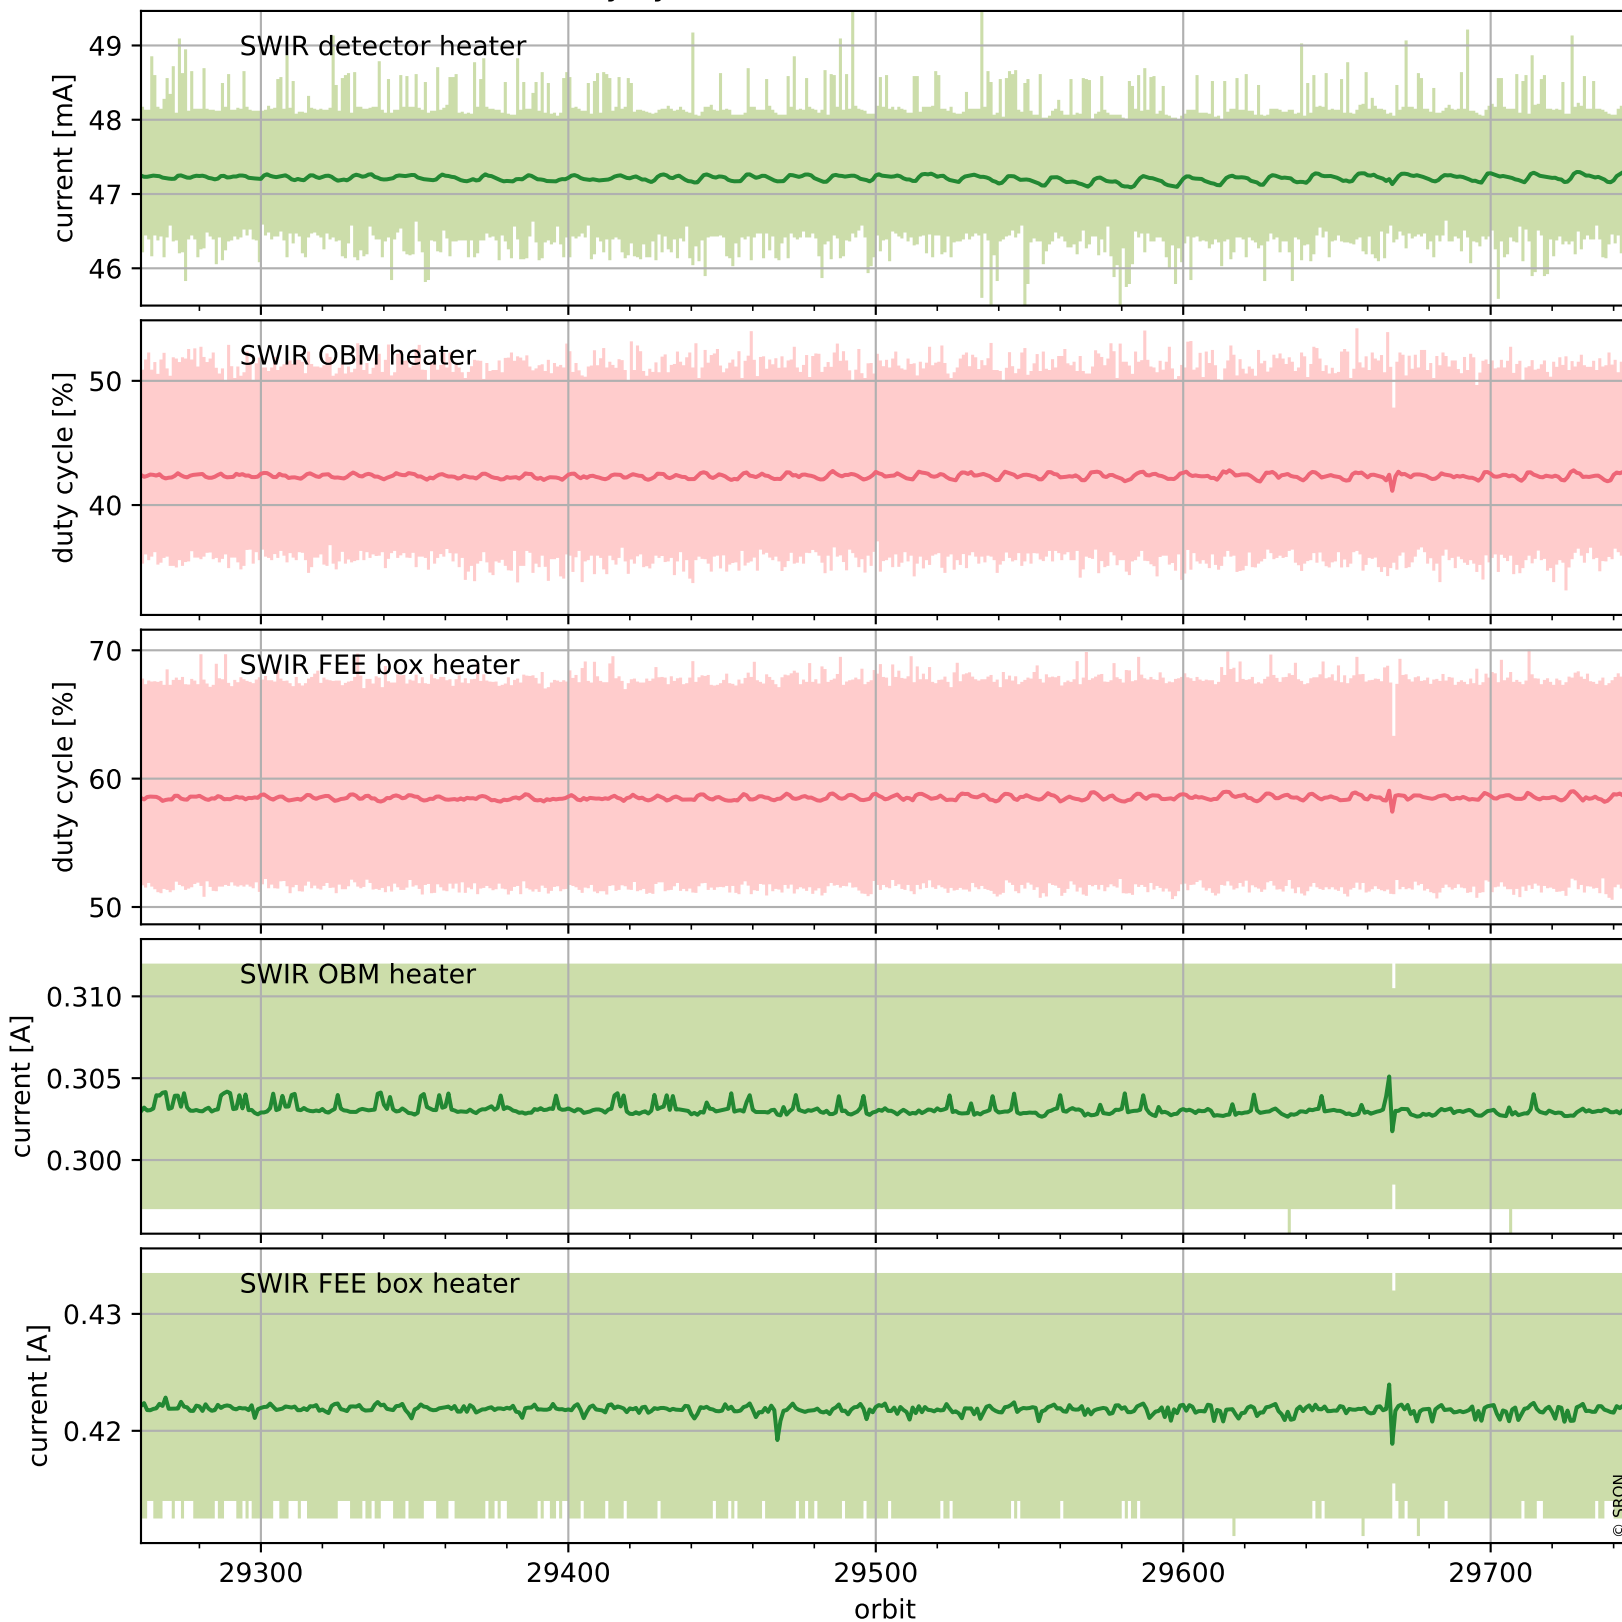

Tropomi SWIR housekeeping data

orbits : [29732, 29745]
coverage : 2023-07-10 / 2023-07-11
created : 2023-08-21T09:43:16

Temperature of sensors relevant for SWIR (one day)

Tropomi SWIR housekeeping data

orbits : [29261, 29745]
coverage : 2023-06-06 / 2023-07-11
created : 2023-08-21T09:43:16

Temperature of sensors relevant for SWIR (last month)

Tropomi SWIR housekeeping data

orbits : [29732, 29745]
coverage : 2023-07-10 / 2023-07-11
created : 2023-08-21T09:43:16

Current and duty cycle of 3 heaters relevant for SWIR (one day)

Tropomi SWIR housekeeping data

orbits : [29261, 29745]
coverage : 2023-06-06 / 2023-07-11
created : 2023-08-21T09:43:17

Current and duty cycle of 3 heaters relevant for SWIR (last month)

Tropomi SWIR housekeeping data

orbits : [29732, 29745]
coverage : 2023-07-10 / 2023-07-11
created : 2023-08-21T09:43:17

Temperature of sensors at the SWIR front-end electronics (one day)

Tropomi SWIR housekeeping data

orbits : [29261, 29745]
coverage : 2023-06-06 / 2023-07-11
created : 2023-08-21T09:43:17