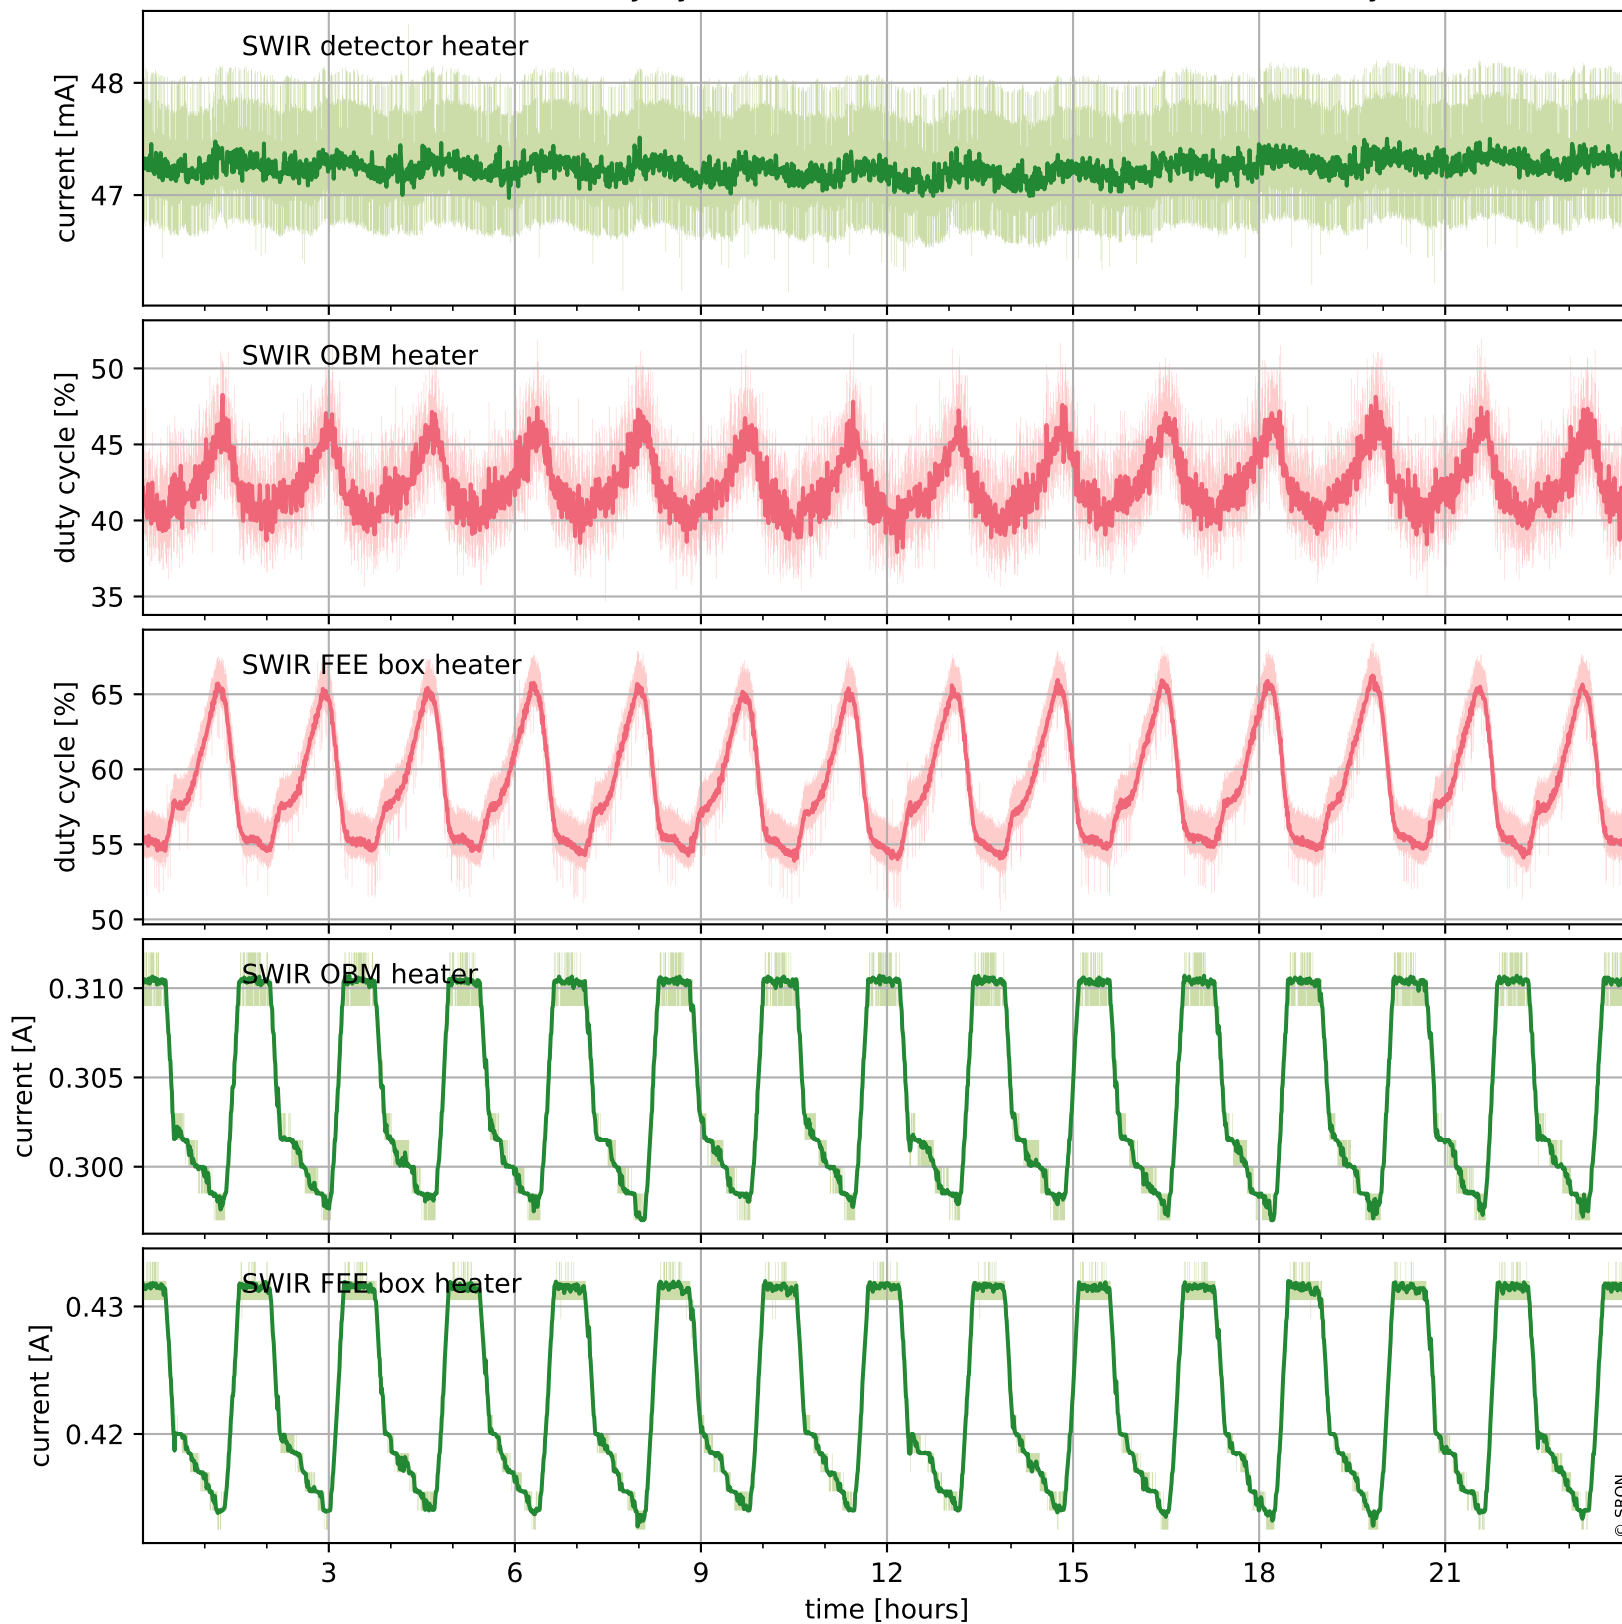

Tropomi SWIR housekeeping data

orbits : [29732, 29745]
coverage : 2023-07-10 / 2023-07-11
created : 2023-08-21T09:43:16

Temperature of sensors relevant for SWIR (one day)

Tropomi SWIR housekeeping data

orbits : [29261, 29745]
coverage : 2023-06-06 / 2023-07-11
created : 2023-08-21T09:43:16

Temperature of sensors relevant for SWIR (last month)

Tropomi SWIR housekeeping data

orbits : [29732, 29745]
coverage : 2023-07-10 / 2023-07-11
created : 2023-08-21T09:43:16

Current and duty cycle of 3 heaters relevant for SWIR (one day)

Tropomi SWIR housekeeping data

orbits : [29261, 29745]
coverage : 2023-06-06 / 2023-07-11
created : 2023-08-21T09:43:17

Current and duty cycle of 3 heaters relevant for SWIR (last month)

Tropomi SWIR housekeeping data