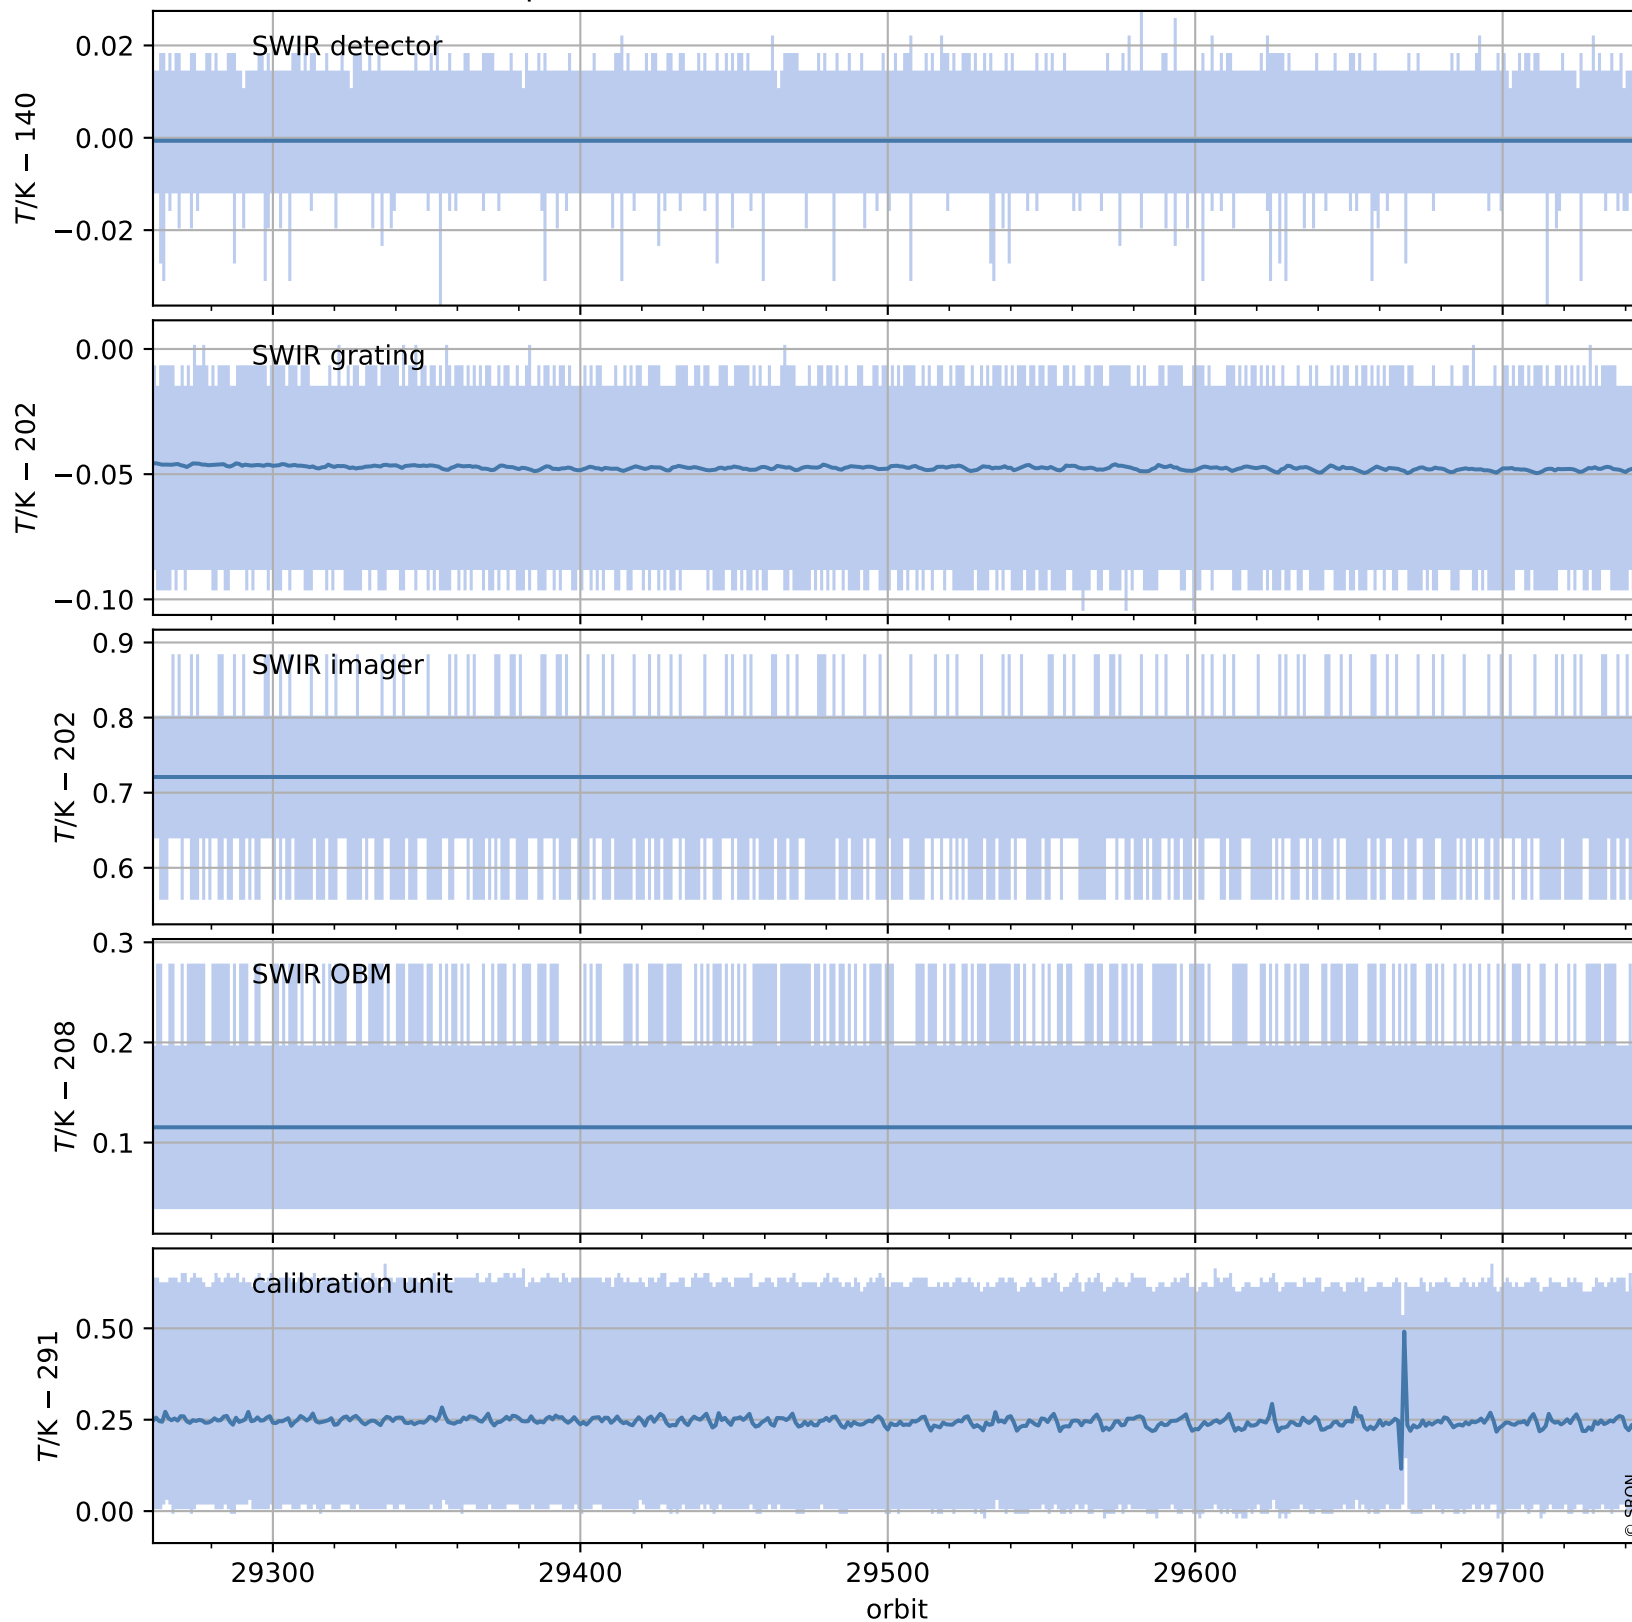

Tropomi SWIR housekeeping data

orbits : [29732, 29745]
coverage : 2023-07-10 / 2023-07-11
created : 2023-08-21T09:43:16

Temperature of sensors relevant for SWIR (one day)

Tropomi SWIR housekeeping data

orbits : [29261, 29745]
coverage : 2023-06-06 / 2023-07-11
created : 2023-08-21T09:43:16

Temperature of sensors relevant for SWIR (last month)

Tropomi SWIR housekeeping data

orbits : [29732, 29745]
coverage : 2023-07-10 / 2023-07-11
created : 2023-08-21T09:43:16

Current and duty cycle of 3 heaters relevant for SWIR (one day)

Tropomi SWIR housekeeping data

orbits : [29261, 29745]
coverage : 2023-06-06 / 2023-07-11
created : 2023-08-21T09:43:17

Current and duty cycle of 3 heaters relevant for SWIR (last month)

Tropomi SWIR housekeeping data

orbits : [29732, 29745]
coverage : 2023-07-10 / 2023-07-11
created : 2023-08-21T09:43:17

Temperature of sensors at the SWIR front-end electronics (one day)

Tropomi SWIR housekeeping data

orbits : [29261, 29745]
coverage : 2023-06-06 / 2023-07-11
created : 2023-08-21T09:43:17