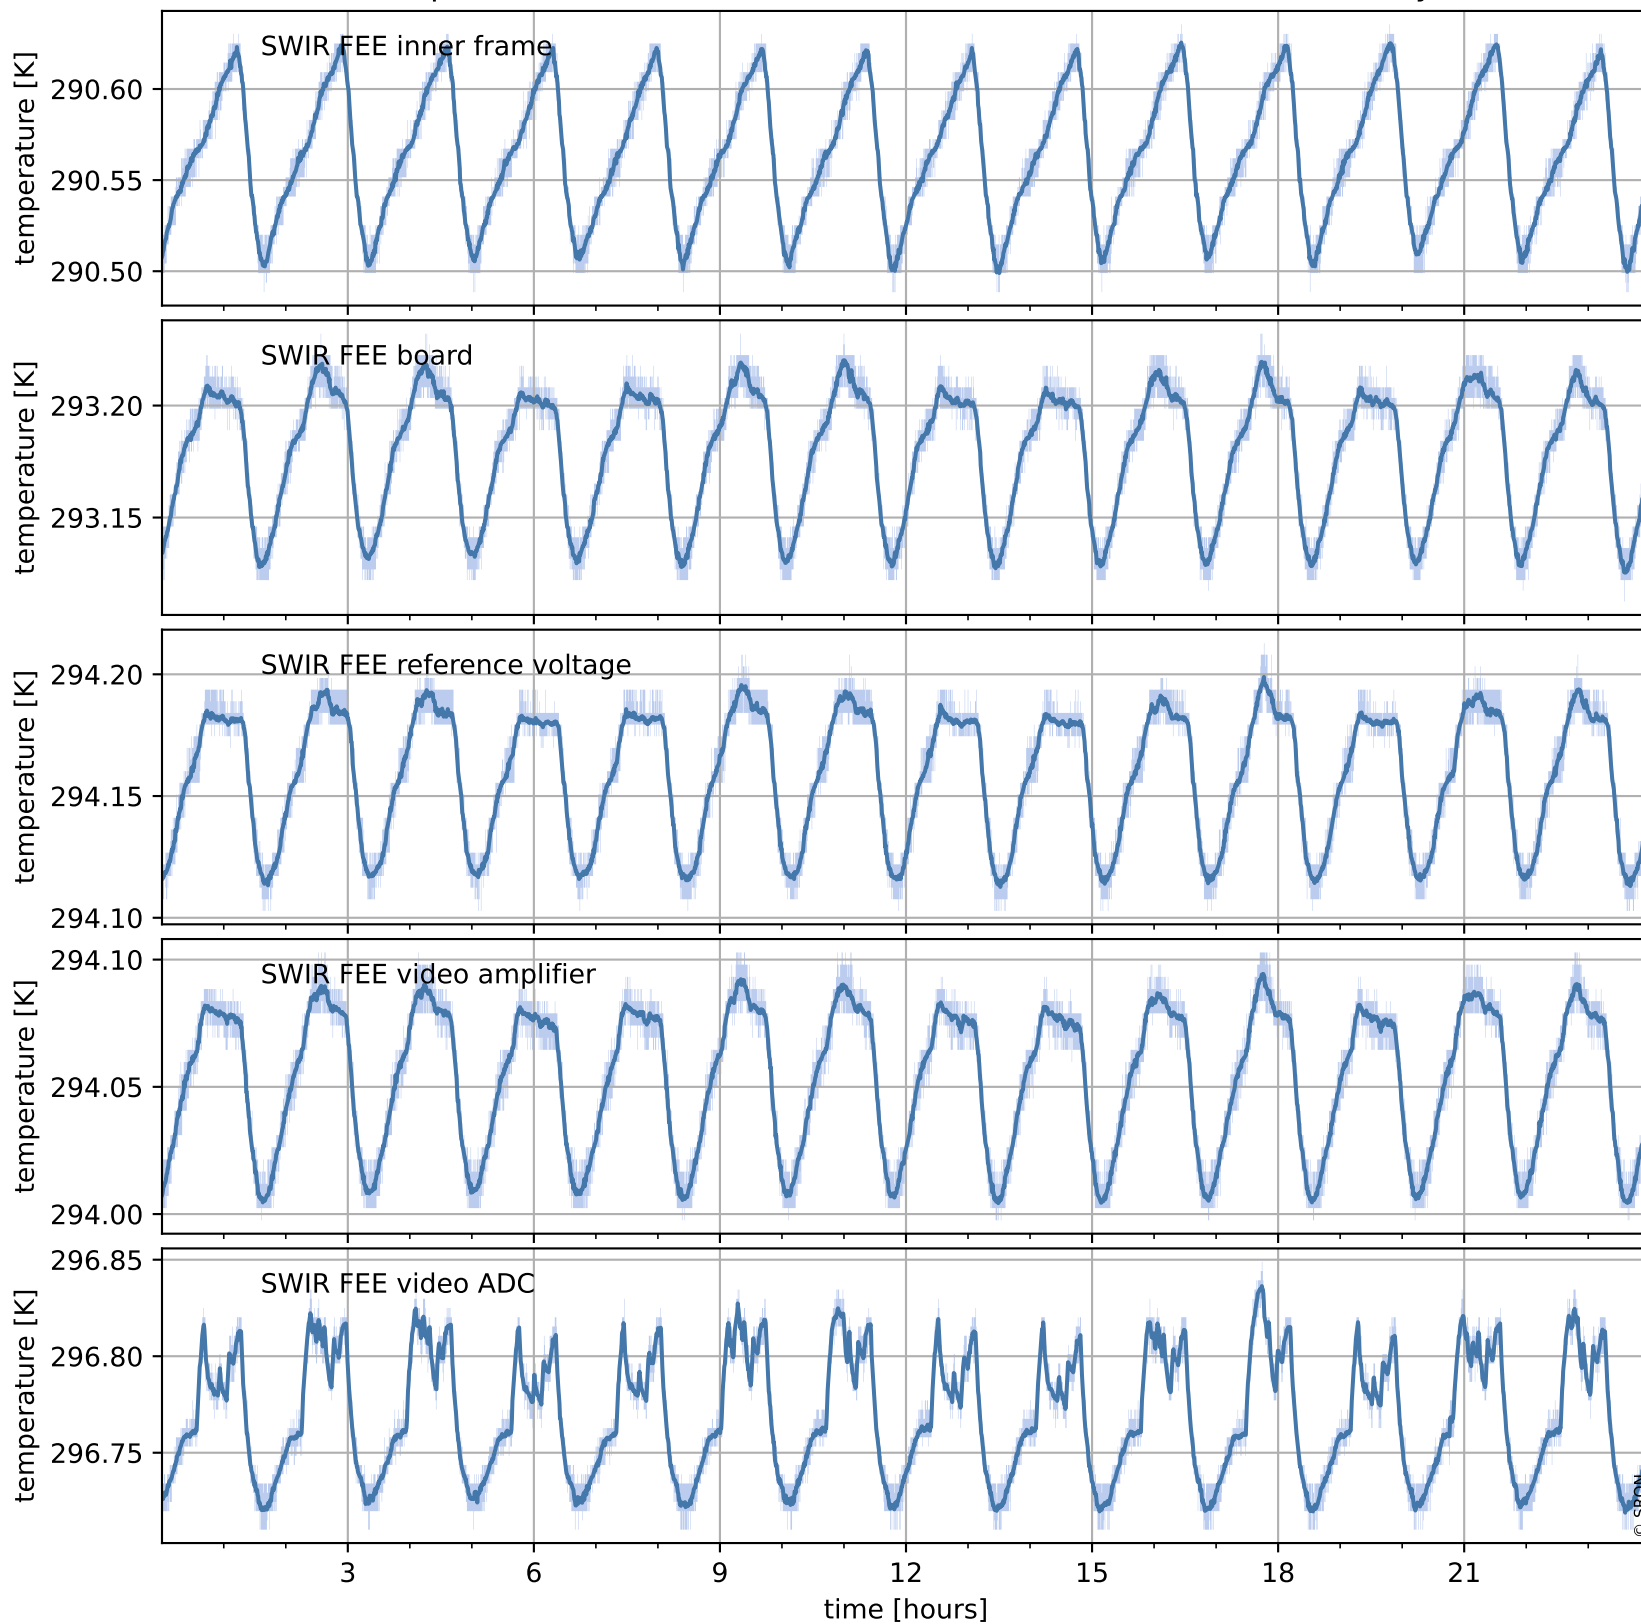

Tropomi SWIR housekeeping data

orbits : [29732, 29745]
coverage : 2023-07-10 / 2023-07-11
created : 2023-08-21T09:43:16

Temperature of sensors relevant for SWIR (one day)

Tropomi SWIR housekeeping data

orbits : [29261, 29745]
coverage : 2023-06-06 / 2023-07-11
created : 2023-08-21T09:43:16

Temperature of sensors relevant for SWIR (last month)

Tropomi SWIR housekeeping data

orbits : [29732, 29745]
coverage : 2023-07-10 / 2023-07-11
created : 2023-08-21T09:43:16

Current and duty cycle of 3 heaters relevant for SWIR (one day)

Tropomi SWIR housekeeping data

orbits : [29261, 29745]
coverage : 2023-06-06 / 2023-07-11
created : 2023-08-21T09:43:17

Current and duty cycle of 3 heaters relevant for SWIR (last month)

Tropomi SWIR housekeeping data

orbits : [29732, 29745]
coverage : 2023-07-10 / 2023-07-11
created : 2023-08-21T09:43:17

Temperature of sensors at the SWIR front-end electronics (one day)

Tropomi SWIR housekeeping data

orbits : [29261, 29745]
coverage : 2023-06-06 / 2023-07-11
created : 2023-08-21T09:43:17