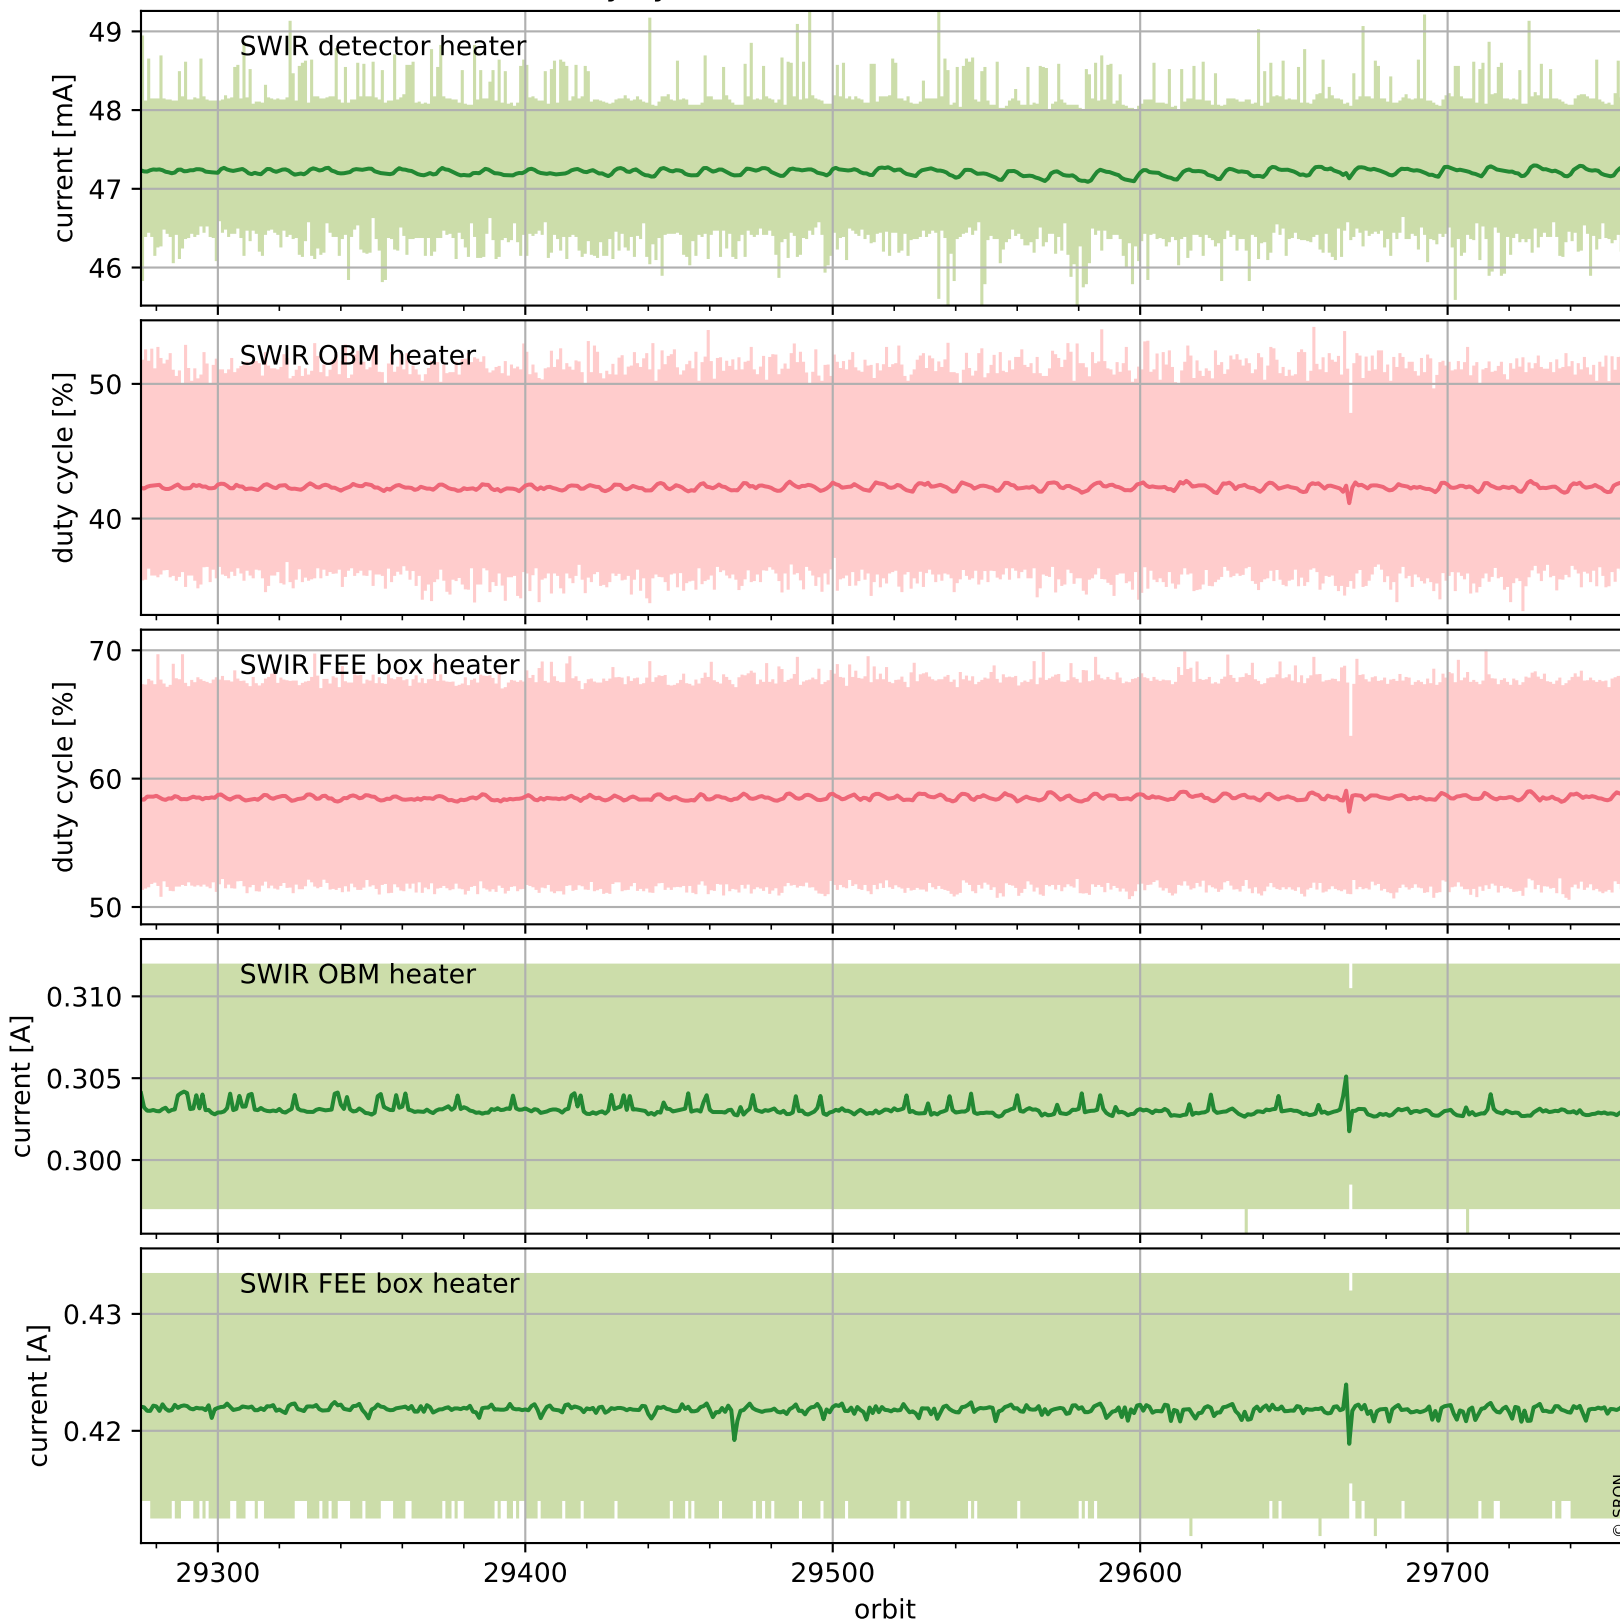

Tropomi SWIR housekeeping data

orbits : [29746, 29759]
coverage : 2023-07-11 / 2023-07-12
created : 2023-08-21T09:43:18

Temperature of sensors relevant for SWIR (one day)

Tropomi SWIR housekeeping data

orbits : [29275, 29759]
coverage : 2023-06-07 / 2023-07-12
created : 2023-08-21T09:43:18

Temperature of sensors relevant for SWIR (last month)

Tropomi SWIR housekeeping data

orbits : [29746, 29759]
coverage : 2023-07-11 / 2023-07-12
created : 2023-08-21T09:43:19

Current and duty cycle of 3 heaters relevant for SWIR (one day)

Tropomi SWIR housekeeping data

orbits : [29275, 29759]
coverage : 2023-06-07 / 2023-07-12
created : 2023-08-21T09:43:19

Current and duty cycle of 3 heaters relevant for SWIR (last month)

Tropomi SWIR housekeeping data

orbits : [29746, 29759]
coverage : 2023-07-11 / 2023-07-12
created : 2023-08-21T09:43:19

Temperature of sensors at the SWIR front-end electronics (one day)

Tropomi SWIR housekeeping data

orbits : [29275, 29759]
coverage : 2023-06-07 / 2023-07-12
created : 2023-08-21T09:43:20