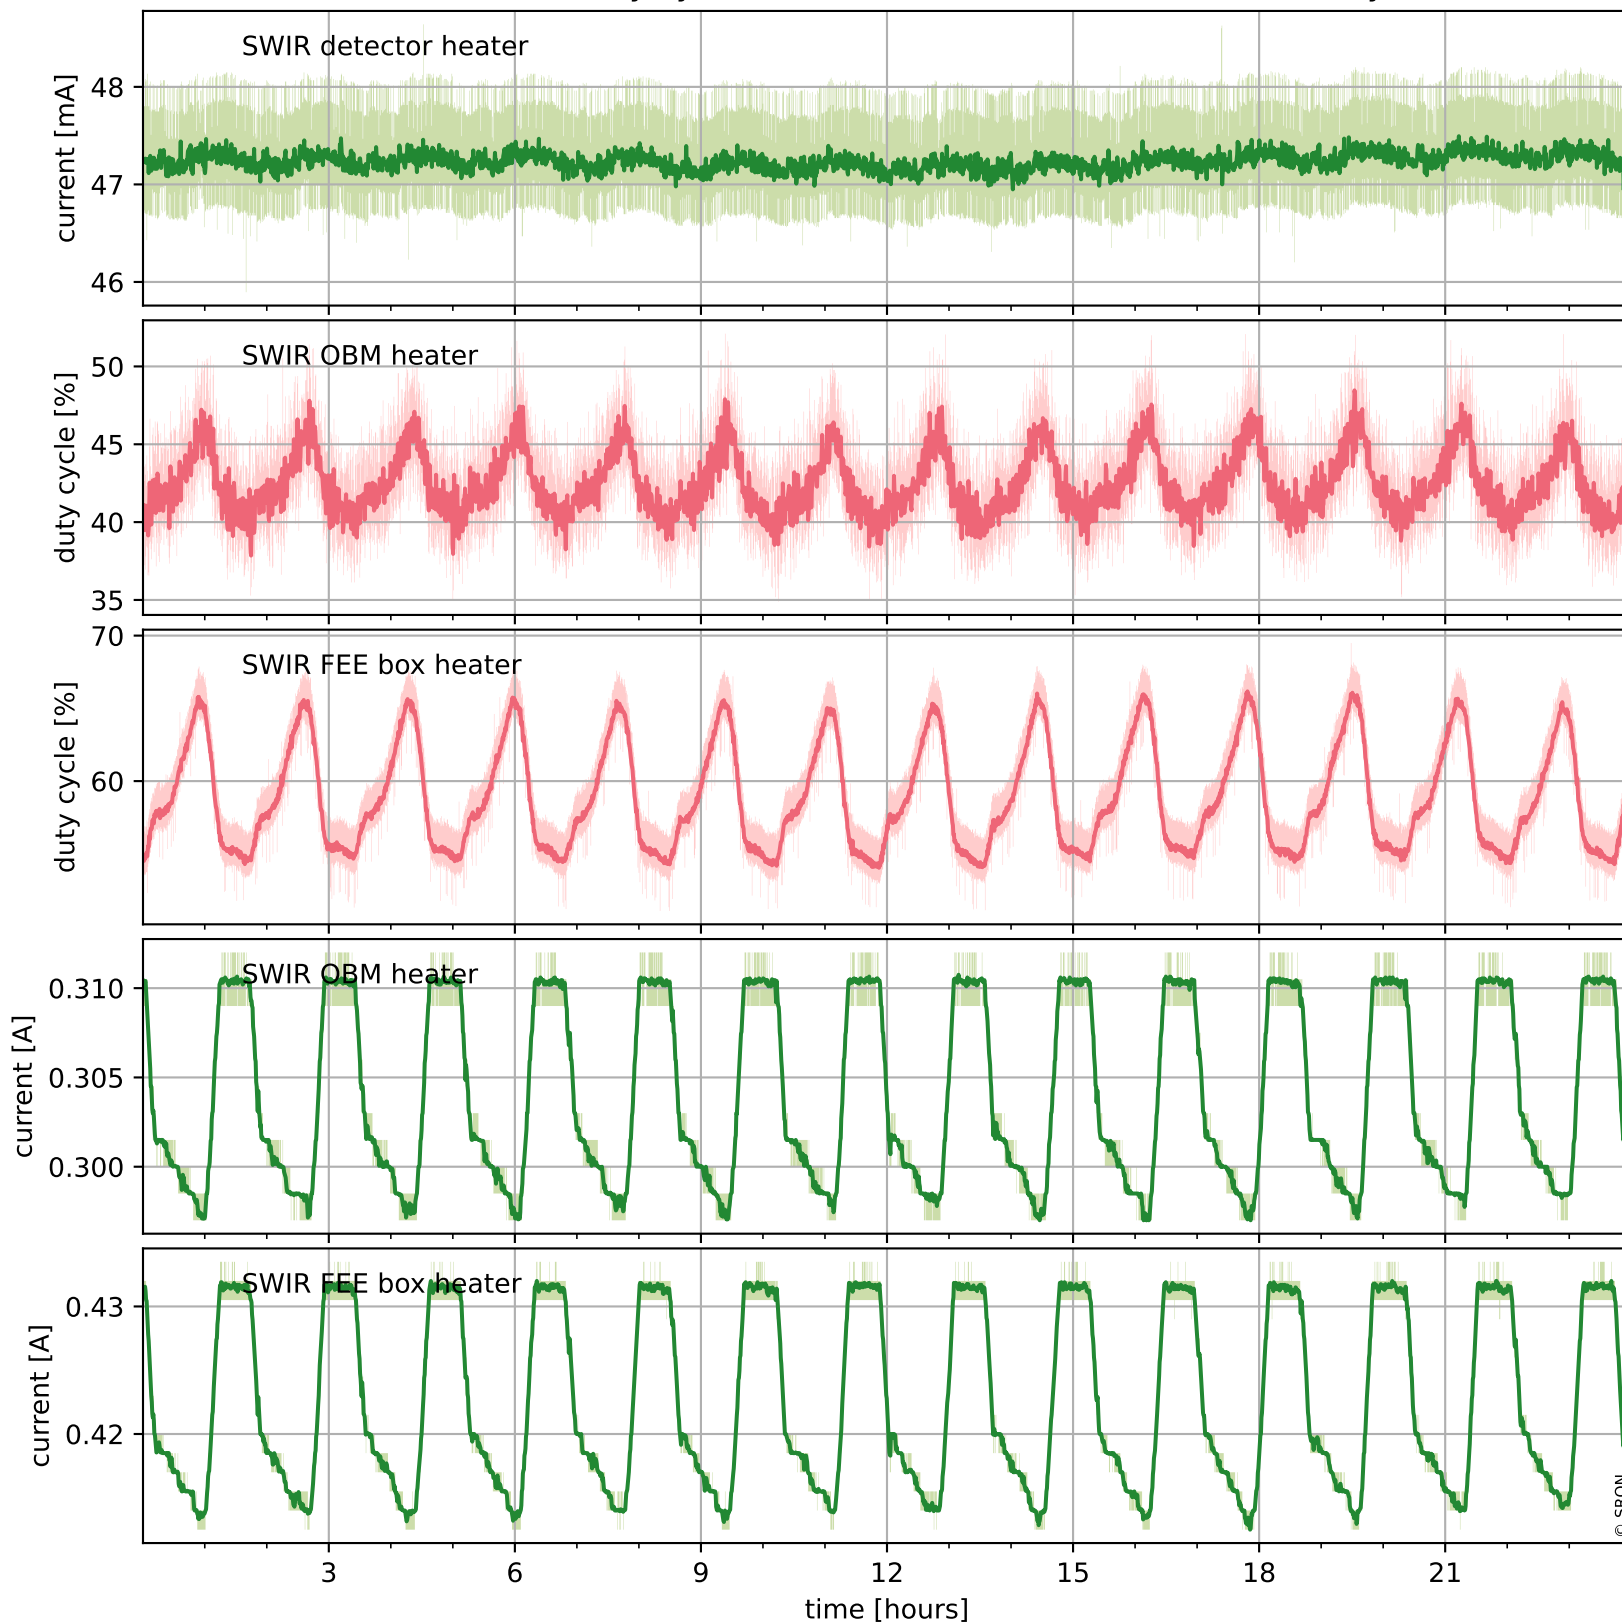

Tropomi SWIR housekeeping data

orbits : [29746, 29759]
coverage : 2023-07-11 / 2023-07-12
created : 2023-08-21T09:43:18

Temperature of sensors relevant for SWIR (one day)

Tropomi SWIR housekeeping data

orbits : [29275, 29759]
coverage : 2023-06-07 / 2023-07-12
created : 2023-08-21T09:43:18

Temperature of sensors relevant for SWIR (last month)

Tropomi SWIR housekeeping data

orbits : [29746, 29759]
coverage : 2023-07-11 / 2023-07-12
created : 2023-08-21T09:43:19

Current and duty cycle of 3 heaters relevant for SWIR (one day)

Tropomi SWIR housekeeping data

orbits : [29275, 29759]
coverage : 2023-06-07 / 2023-07-12
created : 2023-08-21T09:43:19

Current and duty cycle of 3 heaters relevant for SWIR (last month)

Tropomi SWIR housekeeping data

orbits : [29746, 29759]
coverage : 2023-07-11 / 2023-07-12
created : 2023-08-21T09:43:19

Temperature of sensors at the SWIR front-end electronics (one day)

Tropomi SWIR housekeeping data

orbits : [29275, 29759]
coverage : 2023-06-07 / 2023-07-12
created : 2023-08-21T09:43:20