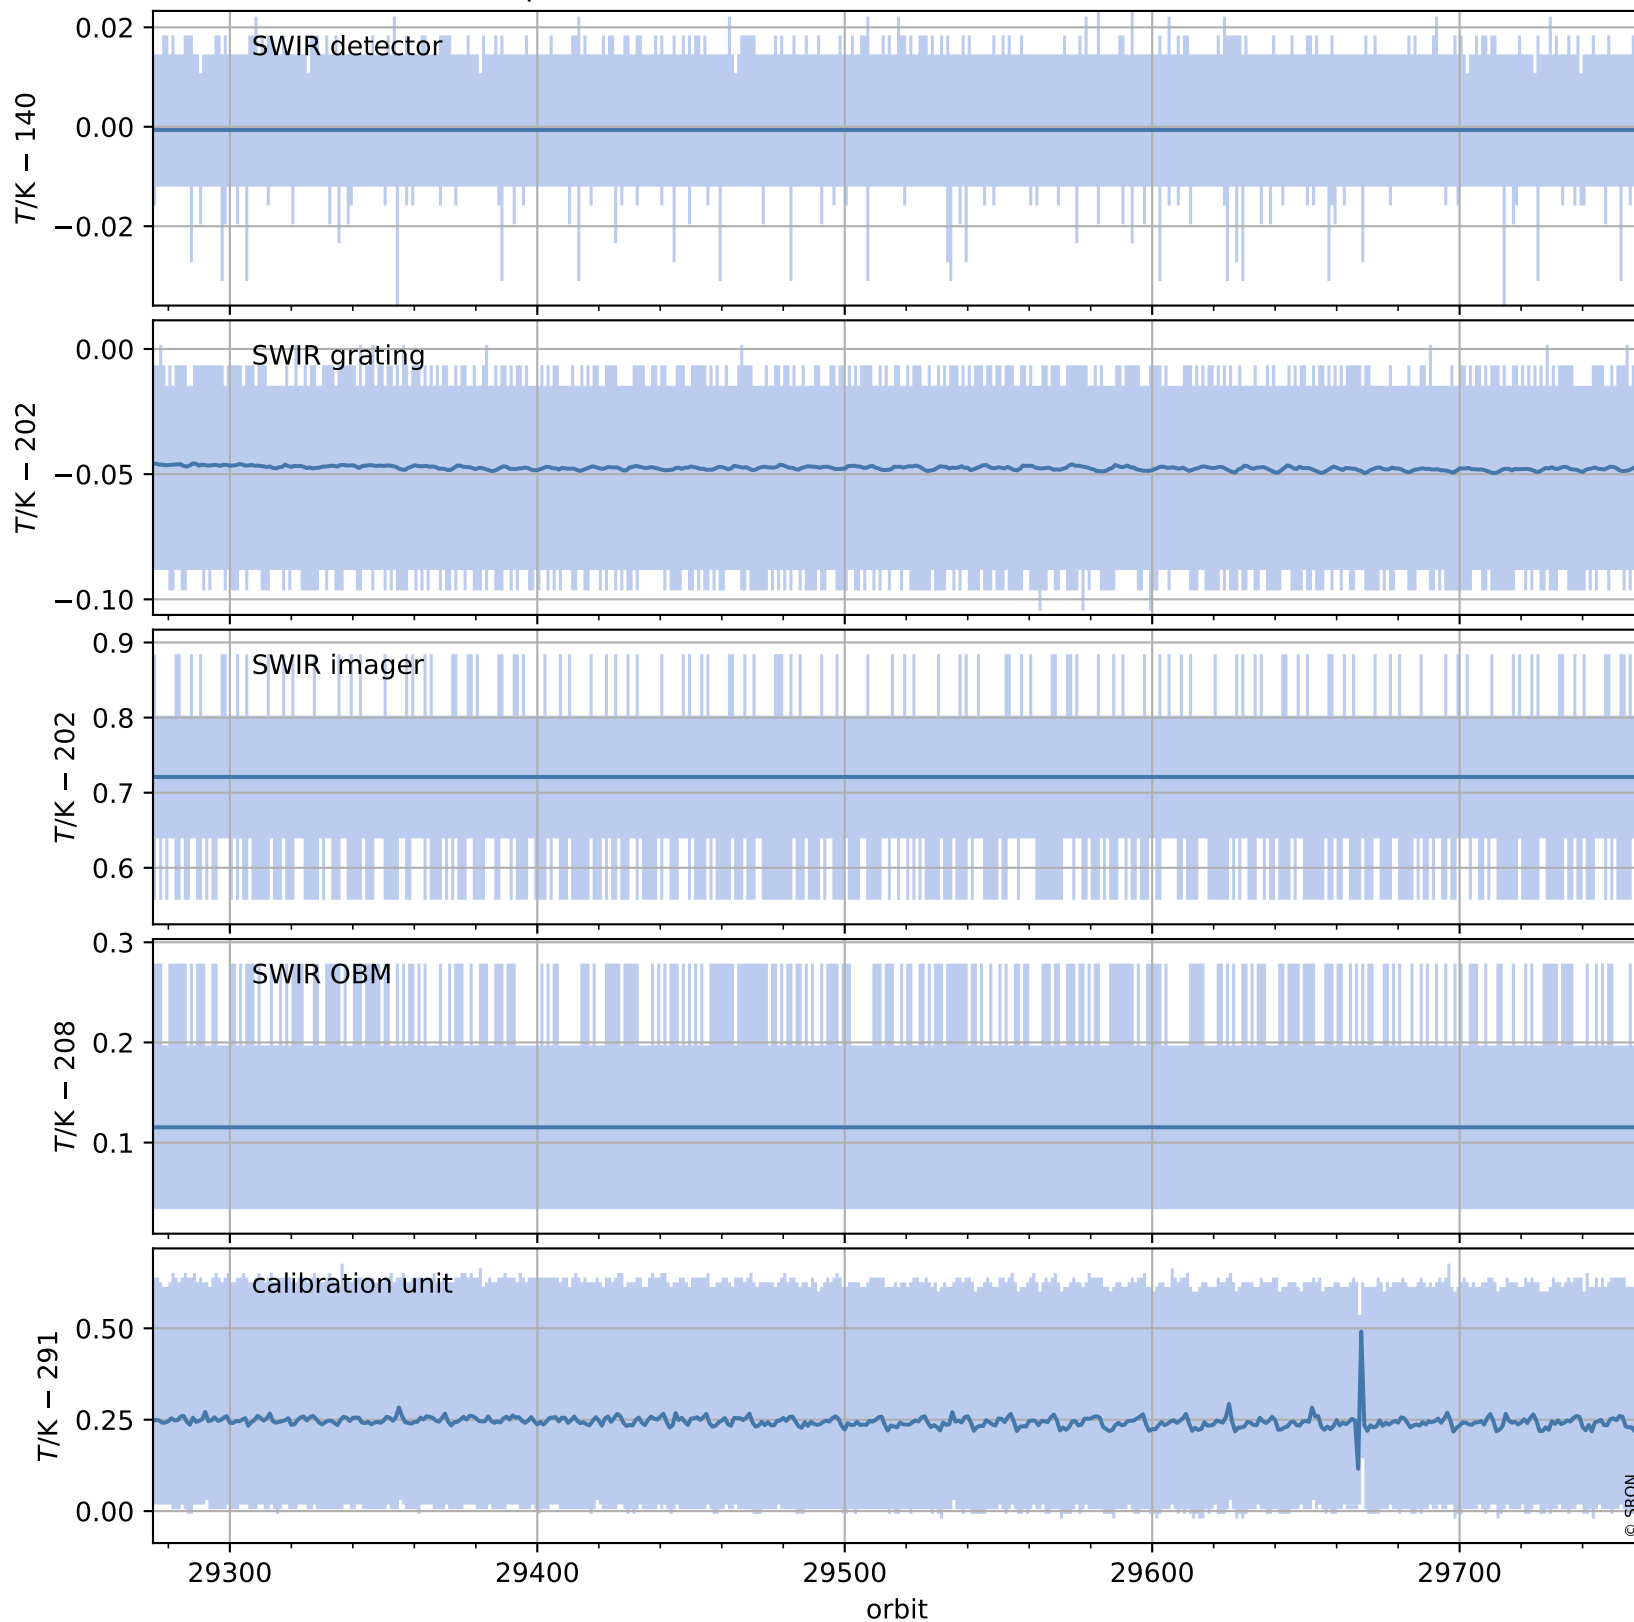

Tropomi SWIR housekeeping data

orbits : [29746, 29759]
coverage : 2023-07-11 / 2023-07-12
created : 2023-08-21T09:43:18

Temperature of sensors relevant for SWIR (one day)

Tropomi SWIR housekeeping data

orbits : [29275, 29759]
coverage : 2023-06-07 / 2023-07-12
created : 2023-08-21T09:43:18

Temperature of sensors relevant for SWIR (last month)

Tropomi SWIR housekeeping data

orbits : [29746, 29759]
coverage : 2023-07-11 / 2023-07-12
created : 2023-08-21T09:43:19

Current and duty cycle of 3 heaters relevant for SWIR (one day)

Tropomi SWIR housekeeping data

orbits : [29275, 29759]
coverage : 2023-06-07 / 2023-07-12
created : 2023-08-21T09:43:19

Current and duty cycle of 3 heaters relevant for SWIR (last month)

Tropomi SWIR housekeeping data

orbits : [29746, 29759]
coverage : 2023-07-11 / 2023-07-12
created : 2023-08-21T09:43:19

Temperature of sensors at the SWIR front-end electronics (one day)

Tropomi SWIR housekeeping data

orbits : [29275, 29759]
coverage : 2023-06-07 / 2023-07-12
created : 2023-08-21T09:43:20