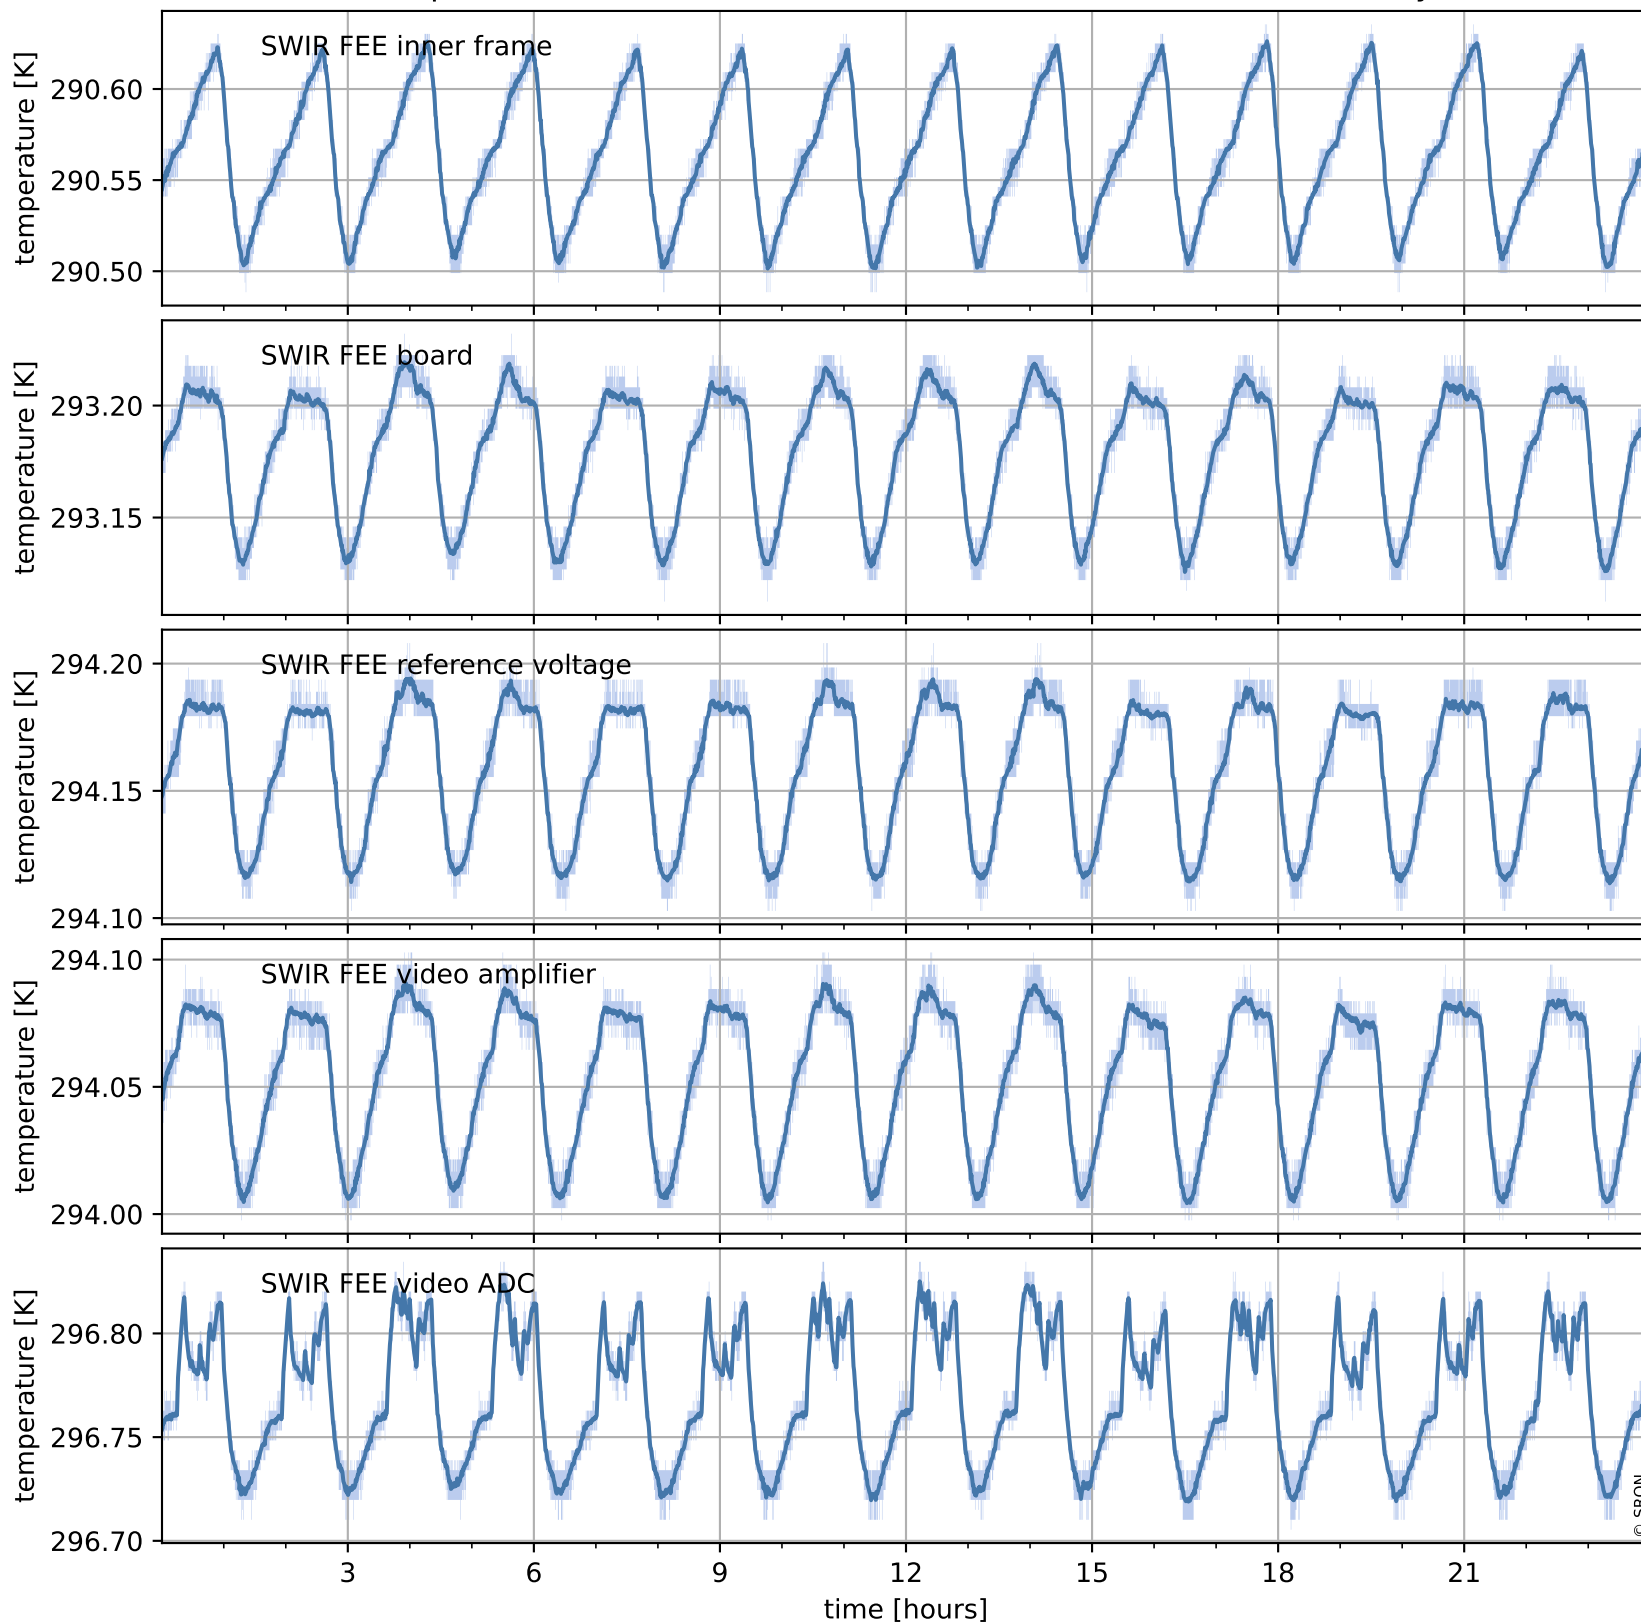

Tropomi SWIR housekeeping data

orbits : [29746, 29759]
coverage : 2023-07-11 / 2023-07-12
created : 2023-08-21T09:43:18

Temperature of sensors relevant for SWIR (one day)

Tropomi SWIR housekeeping data

orbits : [29275, 29759]
coverage : 2023-06-07 / 2023-07-12
created : 2023-08-21T09:43:18

Temperature of sensors relevant for SWIR (last month)

Tropomi SWIR housekeeping data

orbits : [29746, 29759]
coverage : 2023-07-11 / 2023-07-12
created : 2023-08-21T09:43:19

Current and duty cycle of 3 heaters relevant for SWIR (one day)

Tropomi SWIR housekeeping data

orbits : [29275, 29759]
coverage : 2023-06-07 / 2023-07-12
created : 2023-08-21T09:43:19

Current and duty cycle of 3 heaters relevant for SWIR (last month)

Tropomi SWIR housekeeping data

orbits : [29746, 29759]
coverage : 2023-07-11 / 2023-07-12
created : 2023-08-21T09:43:19

Temperature of sensors at the SWIR front-end electronics (one day)

Tropomi SWIR housekeeping data

orbits : [29275, 29759]
coverage : 2023-06-07 / 2023-07-12
created : 2023-08-21T09:43:20