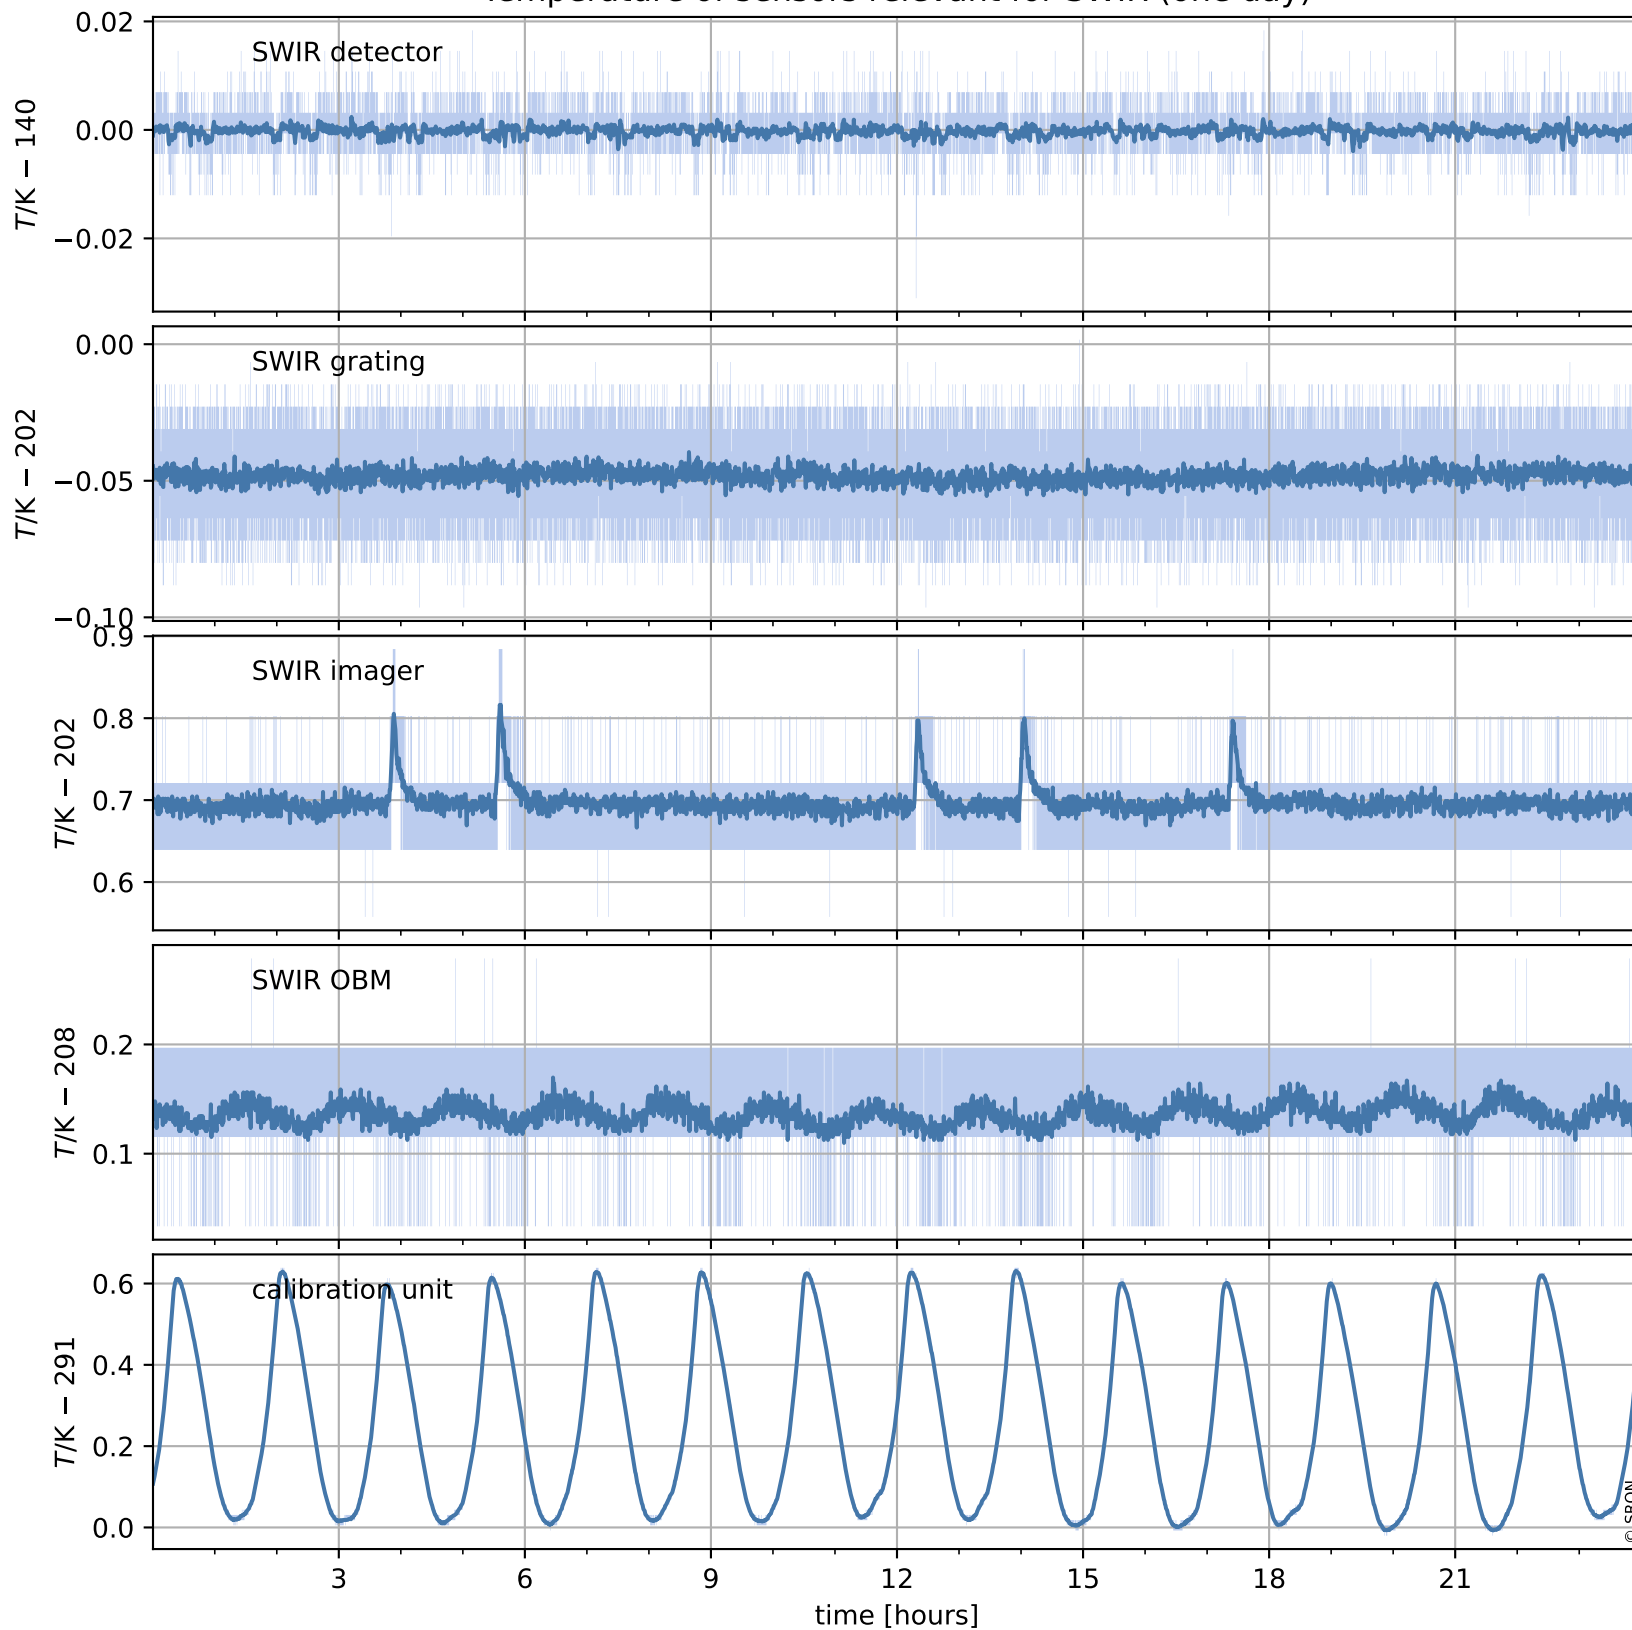

Tropomi SWIR housekeeping data

orbits : [29746, 29759]
coverage : 2023-07-11 / 2023-07-12
created : 2023-08-21T09:43:18

Temperature of sensors relevant for SWIR (one day)

Tropomi SWIR housekeeping data

orbits : [29275, 29759]
coverage : 2023-06-07 / 2023-07-12
created : 2023-08-21T09:43:18

Temperature of sensors relevant for SWIR (last month)

Tropomi SWIR housekeeping data

orbits : [29746, 29759]
coverage : 2023-07-11 / 2023-07-12
created : 2023-08-21T09:43:19

Current and duty cycle of 3 heaters relevant for SWIR (one day)

Tropomi SWIR housekeeping data

orbits : [29275, 29759]
coverage : 2023-06-07 / 2023-07-12
created : 2023-08-21T09:43:19

Current and duty cycle of 3 heaters relevant for SWIR (last month)

Tropomi SWIR housekeeping data

orbits : [29746, 29759]
coverage : 2023-07-11 / 2023-07-12
created : 2023-08-21T09:43:19

Temperature of sensors at the SWIR front-end electronics (one day)

Tropomi SWIR housekeeping data

orbits : [29275, 29759]
coverage : 2023-06-07 / 2023-07-12
created : 2023-08-21T09:43:20