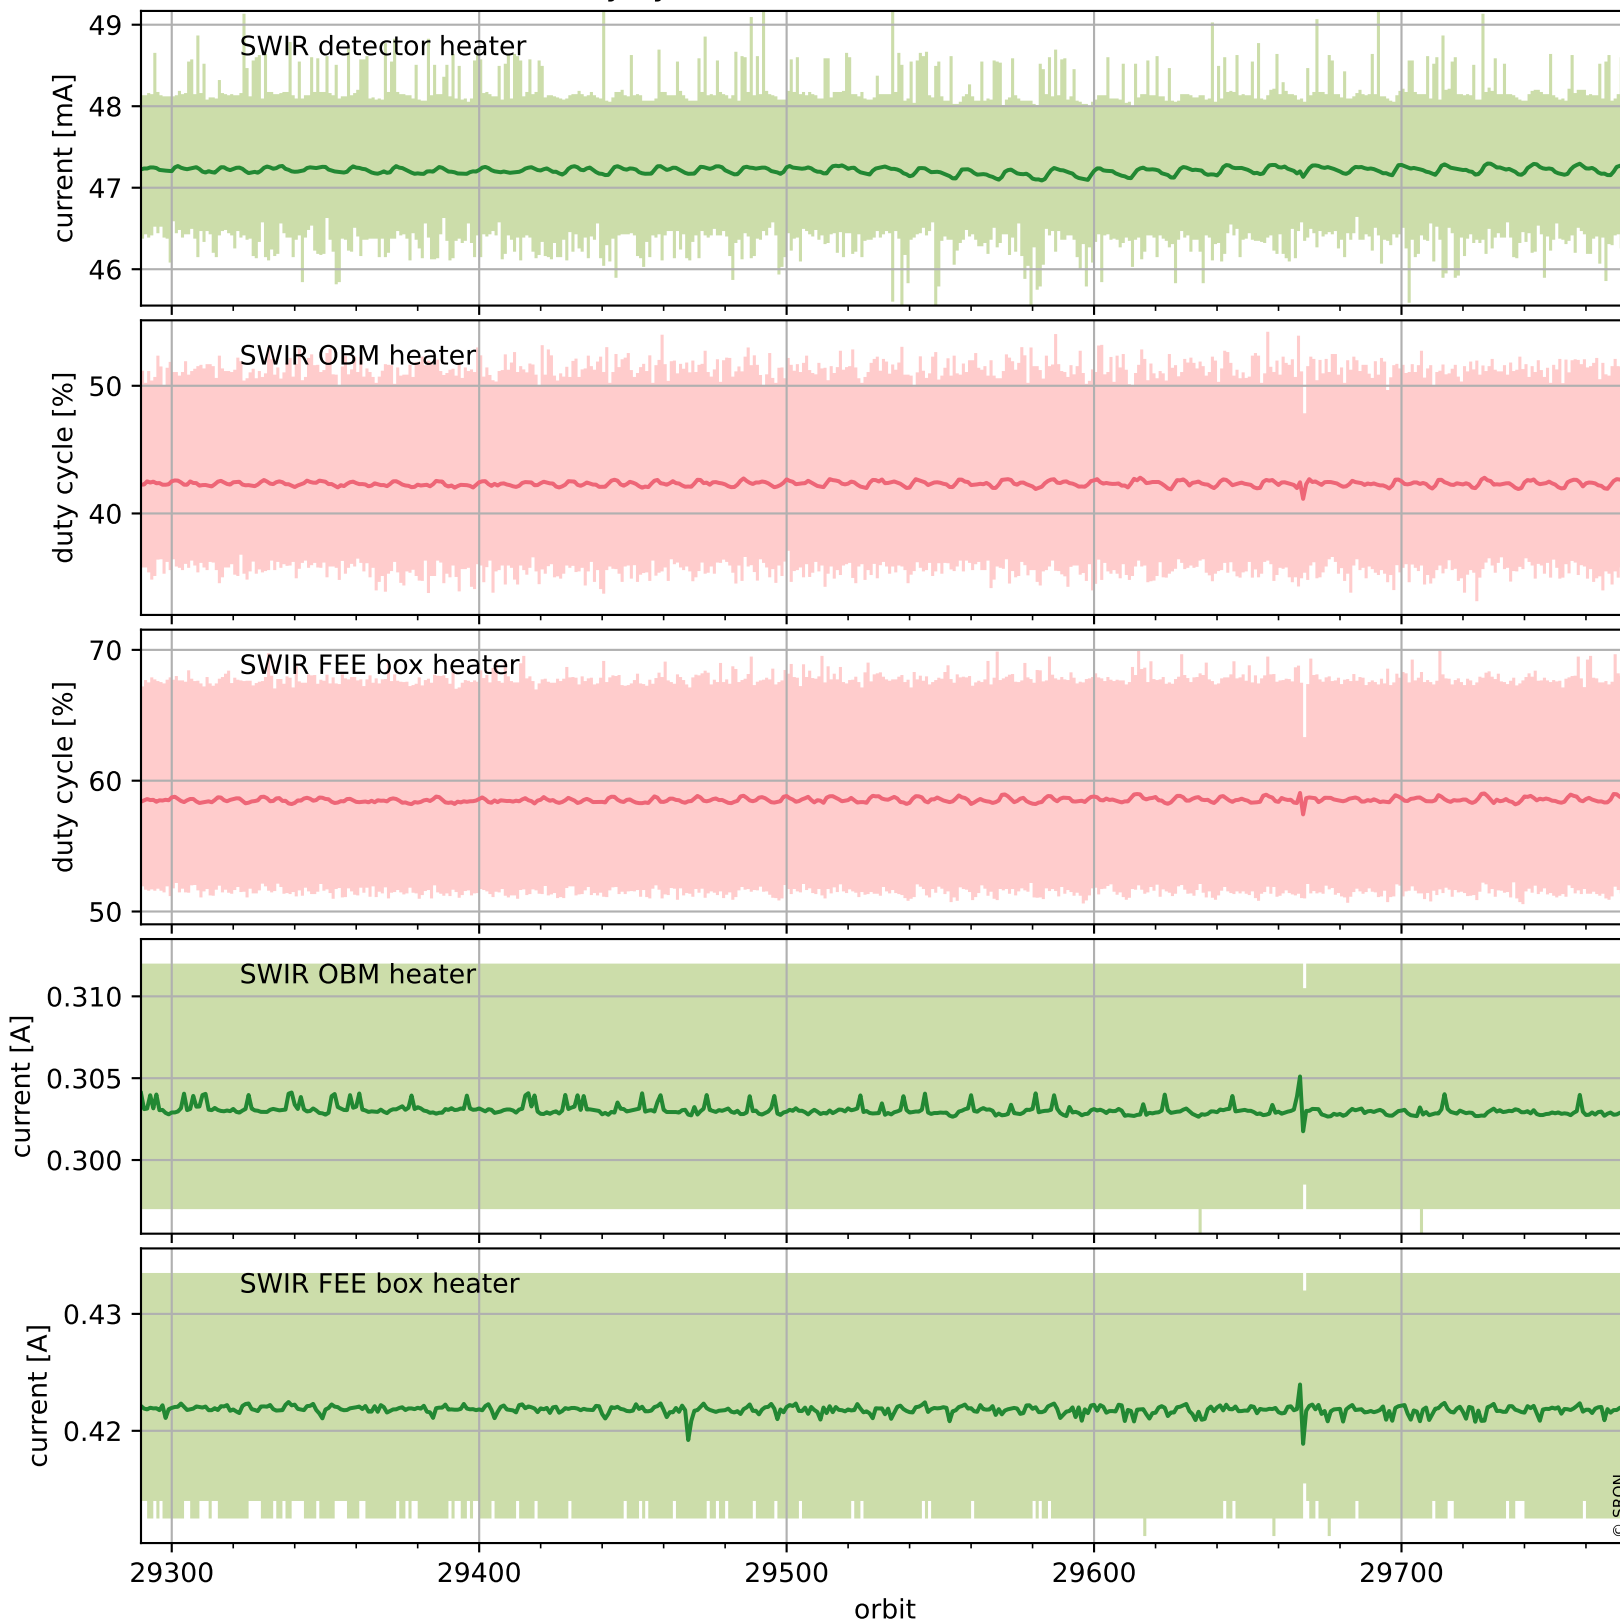

Tropomi SWIR housekeeping data

orbits : [29760, 29774]
coverage : 2023-07-12 / 2023-07-13
created : 2023-08-21T09:43:20

Temperature of sensors relevant for SWIR (one day)

Tropomi SWIR housekeeping data

orbits : [29290, 29774]
coverage : 2023-06-08 / 2023-07-13
created : 2023-08-21T09:43:20

Temperature of sensors relevant for SWIR (last month)

Tropomi SWIR housekeeping data

orbits : [29760, 29774]
coverage : 2023-07-12 / 2023-07-13
created : 2023-08-21T09:43:21

Current and duty cycle of 3 heaters relevant for SWIR (one day)

Tropomi SWIR housekeeping data

orbits : [29290, 29774]
coverage : 2023-06-08 / 2023-07-13
created : 2023-08-21T09:43:21

Current and duty cycle of 3 heaters relevant for SWIR (last month)

Tropomi SWIR housekeeping data

orbits : [29760, 29774]
coverage : 2023-07-12 / 2023-07-13
created : 2023-08-21T09:43:22

Temperature of sensors at the SWIR front-end electronics (one day)

Tropomi SWIR housekeeping data

orbits : [29290, 29774]
coverage : 2023-06-08 / 2023-07-13
created : 2023-08-21T09:43:22