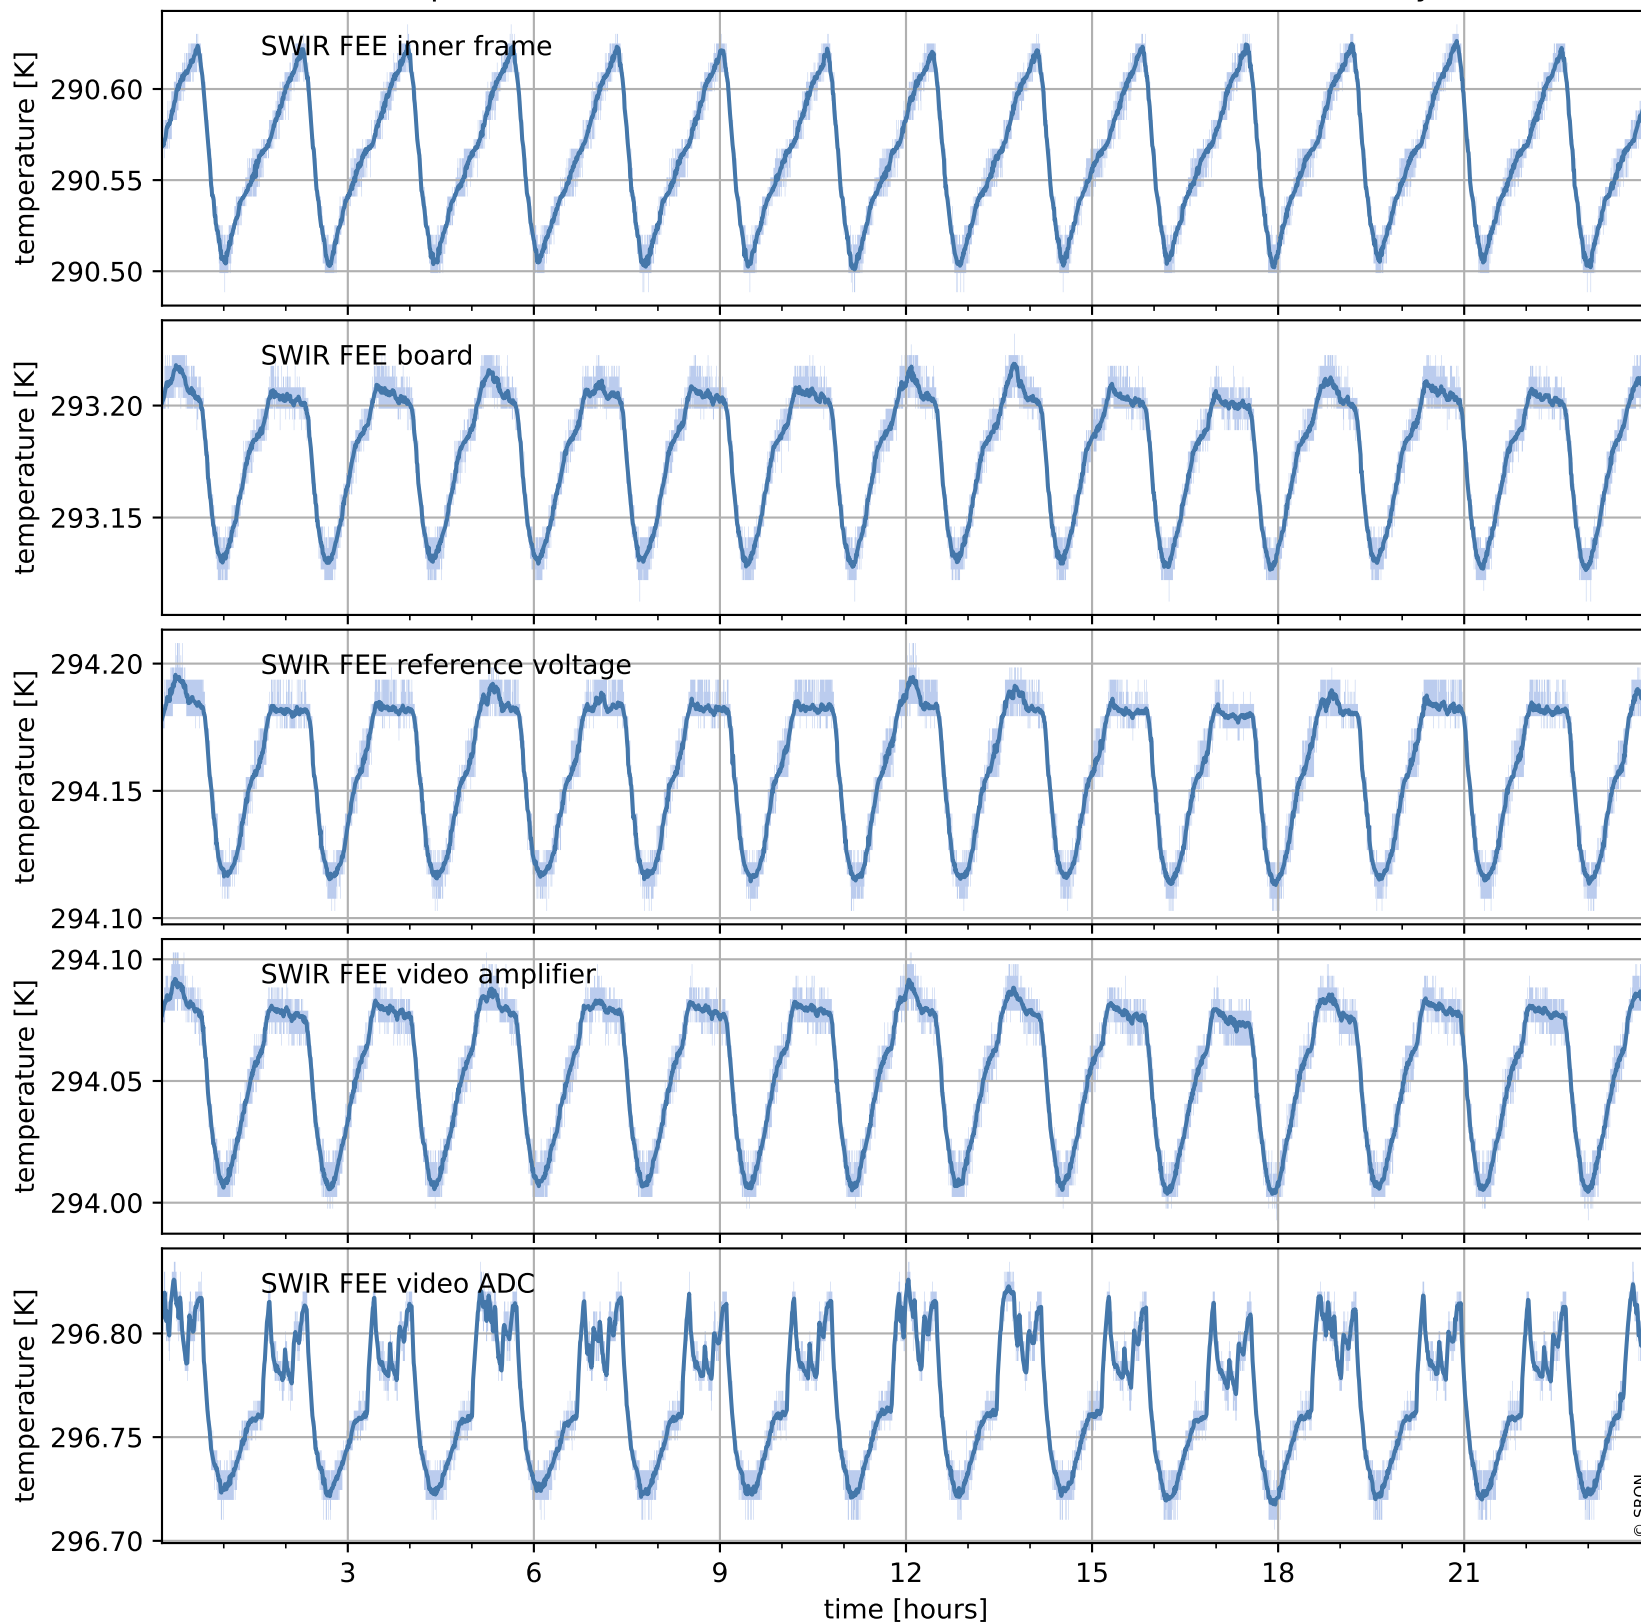

Tropomi SWIR housekeeping data

orbits : [29760, 29774]
coverage : 2023-07-12 / 2023-07-13
created : 2023-08-21T09:43:20

Temperature of sensors relevant for SWIR (one day)

Tropomi SWIR housekeeping data

orbits : [29290, 29774]
coverage : 2023-06-08 / 2023-07-13
created : 2023-08-21T09:43:20

Temperature of sensors relevant for SWIR (last month)

Tropomi SWIR housekeeping data

orbits : [29760, 29774]
coverage : 2023-07-12 / 2023-07-13
created : 2023-08-21T09:43:21

Current and duty cycle of 3 heaters relevant for SWIR (one day)

Tropomi SWIR housekeeping data

orbits : [29290, 29774]
coverage : 2023-06-08 / 2023-07-13
created : 2023-08-21T09:43:21

Current and duty cycle of 3 heaters relevant for SWIR (last month)

Tropomi SWIR housekeeping data

orbits : [29760, 29774]
coverage : 2023-07-12 / 2023-07-13
created : 2023-08-21T09:43:22

Temperature of sensors at the SWIR front-end electronics (one day)

Tropomi SWIR housekeeping data

orbits : [29290, 29774]
coverage : 2023-06-08 / 2023-07-13
created : 2023-08-21T09:43:22