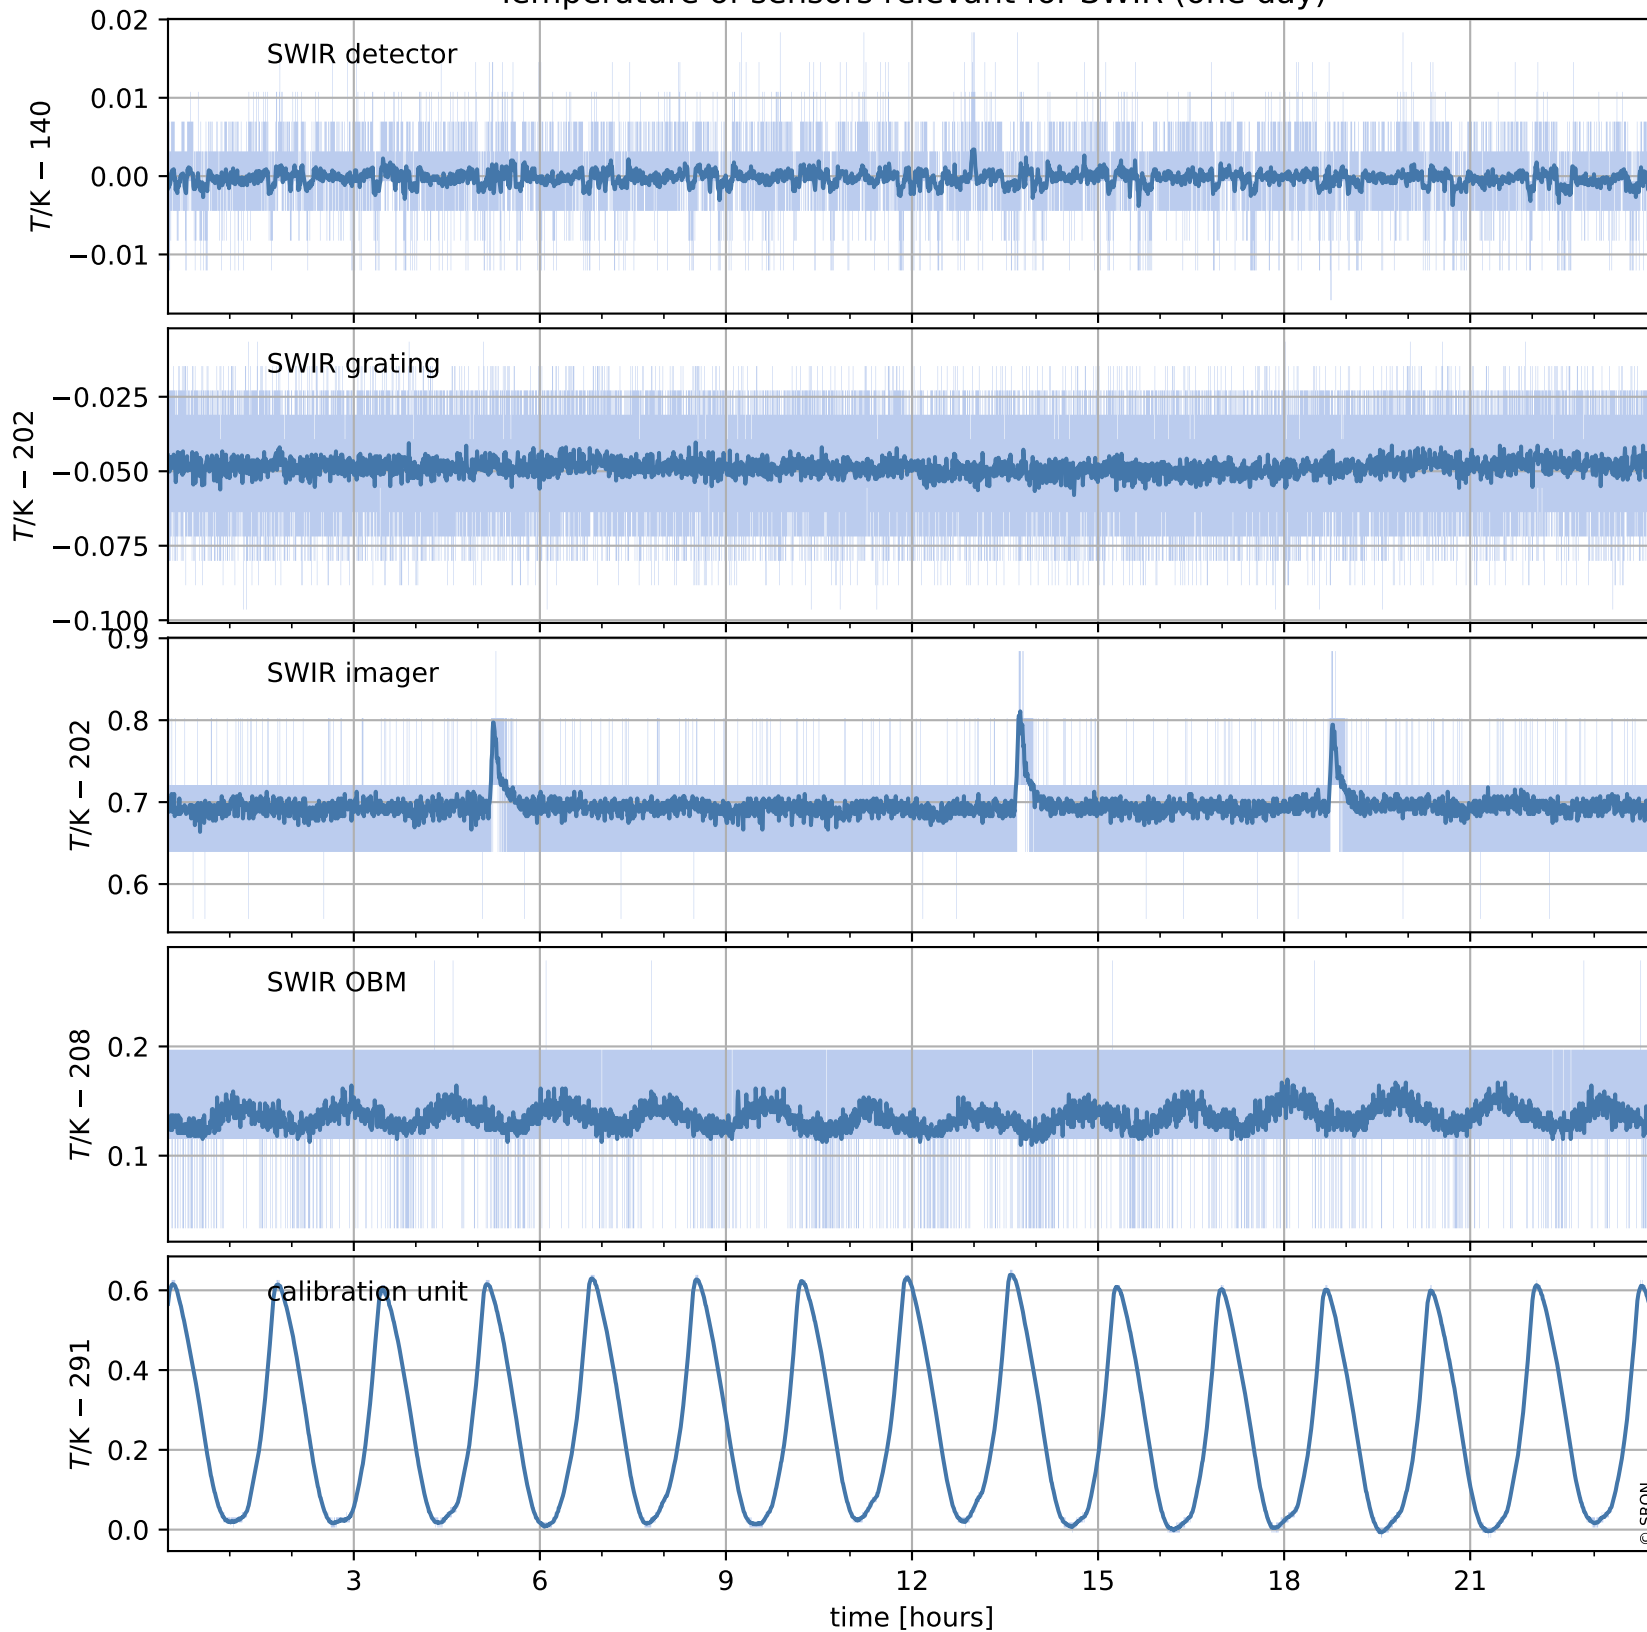

Tropomi SWIR housekeeping data

orbits : [29760, 29774]
coverage : 2023-07-12 / 2023-07-13
created : 2023-08-21T09:43:20

Temperature of sensors relevant for SWIR (one day)

Tropomi SWIR housekeeping data

orbits : [29290, 29774]
coverage : 2023-06-08 / 2023-07-13
created : 2023-08-21T09:43:20

Temperature of sensors relevant for SWIR (last month)

Tropomi SWIR housekeeping data

orbits : [29760, 29774]
coverage : 2023-07-12 / 2023-07-13
created : 2023-08-21T09:43:21

Current and duty cycle of 3 heaters relevant for SWIR (one day)

Tropomi SWIR housekeeping data

orbits : [29290, 29774]
coverage : 2023-06-08 / 2023-07-13
created : 2023-08-21T09:43:21

Current and duty cycle of 3 heaters relevant for SWIR (last month)

Tropomi SWIR housekeeping data