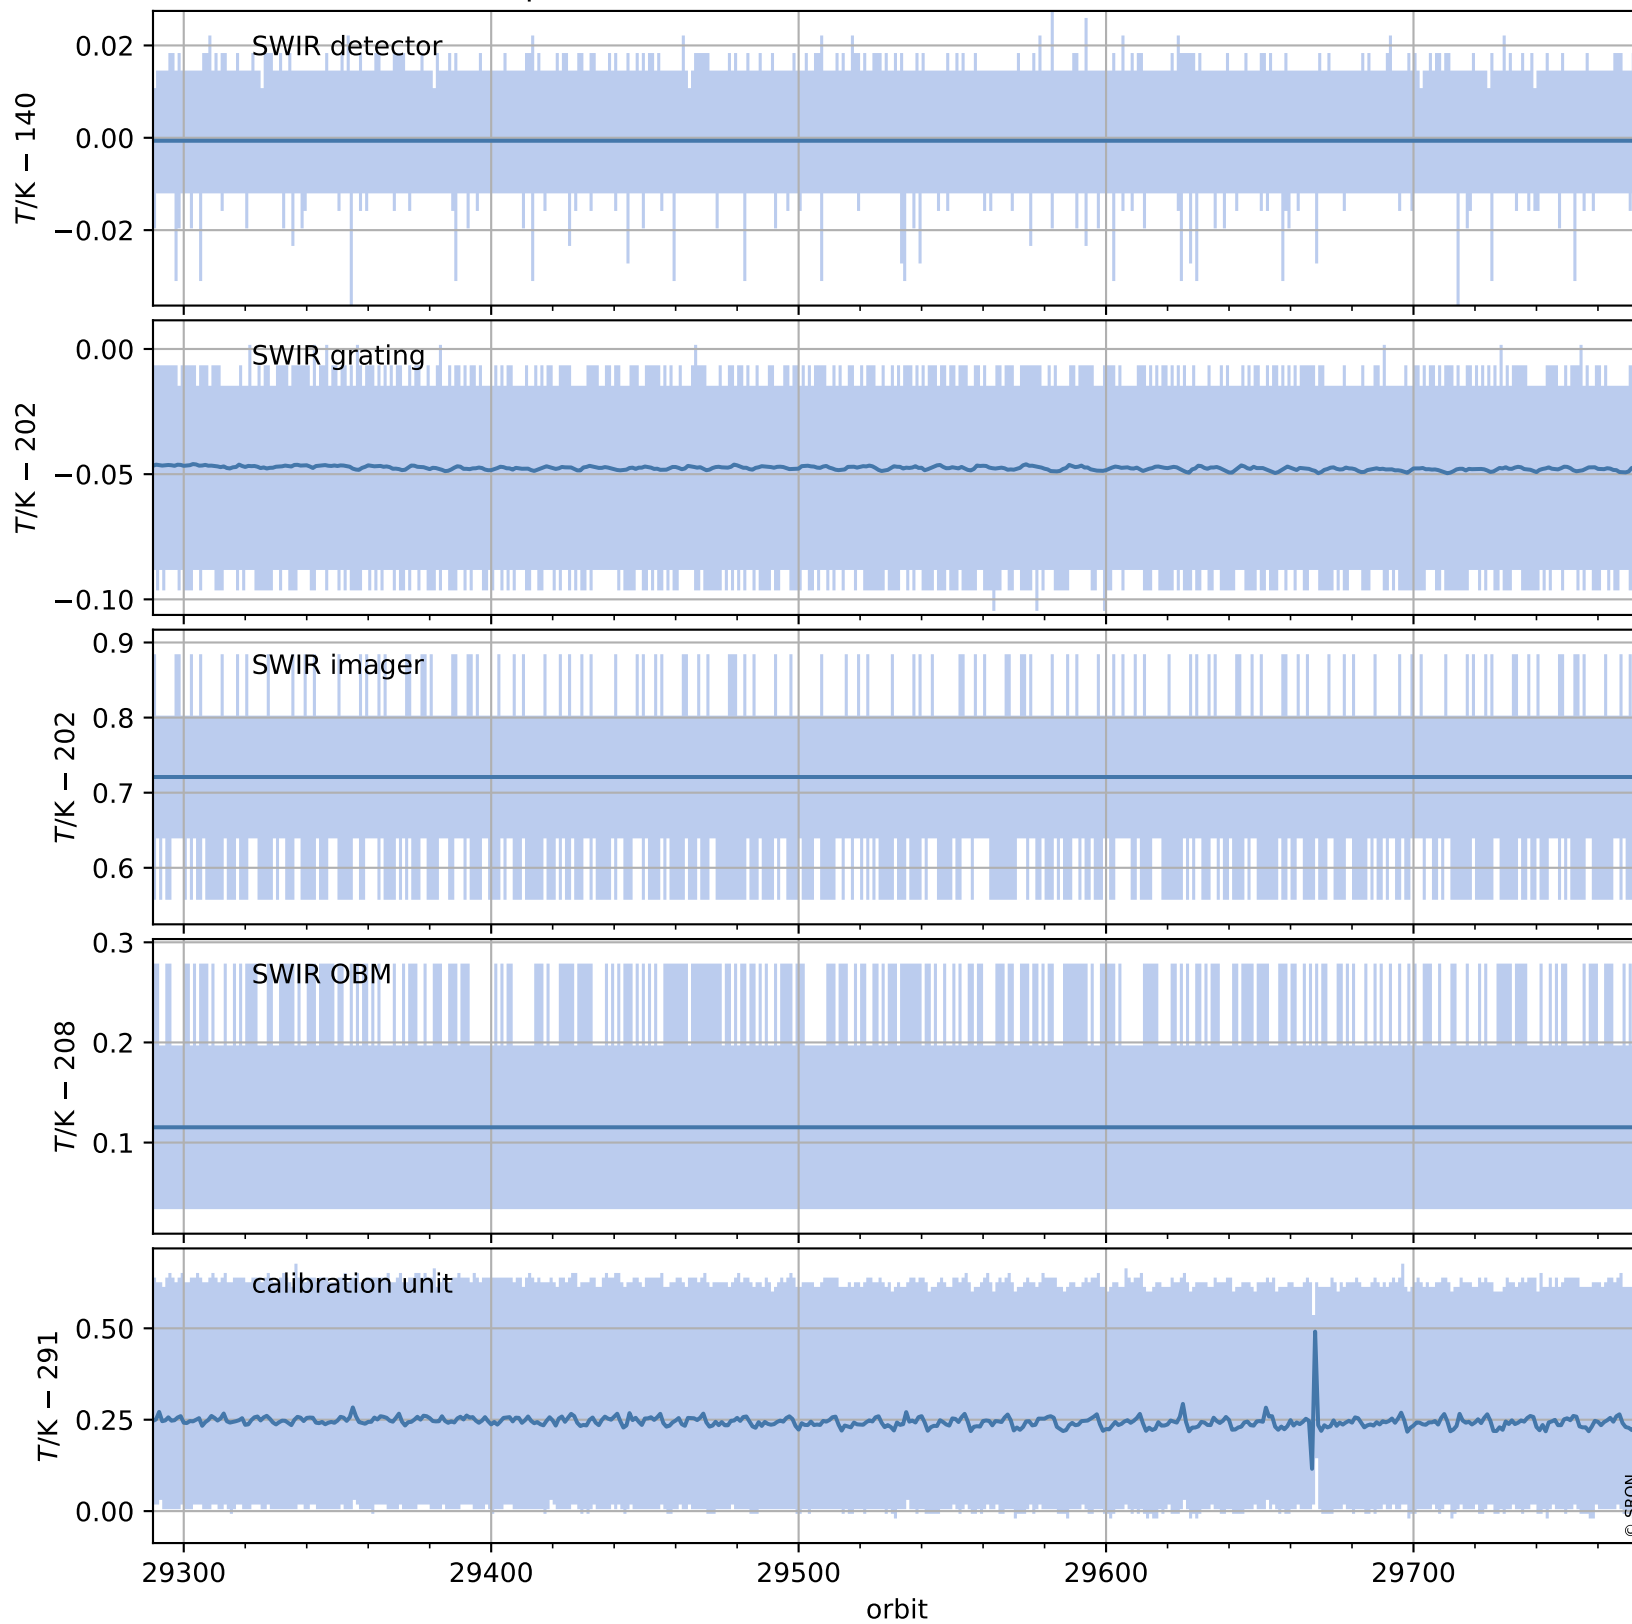

Tropomi SWIR housekeeping data

orbits : [29760, 29774]
coverage : 2023-07-12 / 2023-07-13
created : 2023-08-21T09:43:20

Temperature of sensors relevant for SWIR (one day)

Tropomi SWIR housekeeping data

orbits : [29290, 29774]
coverage : 2023-06-08 / 2023-07-13
created : 2023-08-21T09:43:20

Temperature of sensors relevant for SWIR (last month)

Tropomi SWIR housekeeping data

orbits : [29760, 29774]
coverage : 2023-07-12 / 2023-07-13
created : 2023-08-21T09:43:21

Current and duty cycle of 3 heaters relevant for SWIR (one day)

Tropomi SWIR housekeeping data

orbits : [29290, 29774]
coverage : 2023-06-08 / 2023-07-13
created : 2023-08-21T09:43:21

Current and duty cycle of 3 heaters relevant for SWIR (last month)

Tropomi SWIR housekeeping data

orbits : [29760, 29774]
coverage : 2023-07-12 / 2023-07-13
created : 2023-08-21T09:43:22

Temperature of sensors at the SWIR front-end electronics (one day)

Tropomi SWIR housekeeping data

orbits : [29290, 29774]
coverage : 2023-06-08 / 2023-07-13
created : 2023-08-21T09:43:22