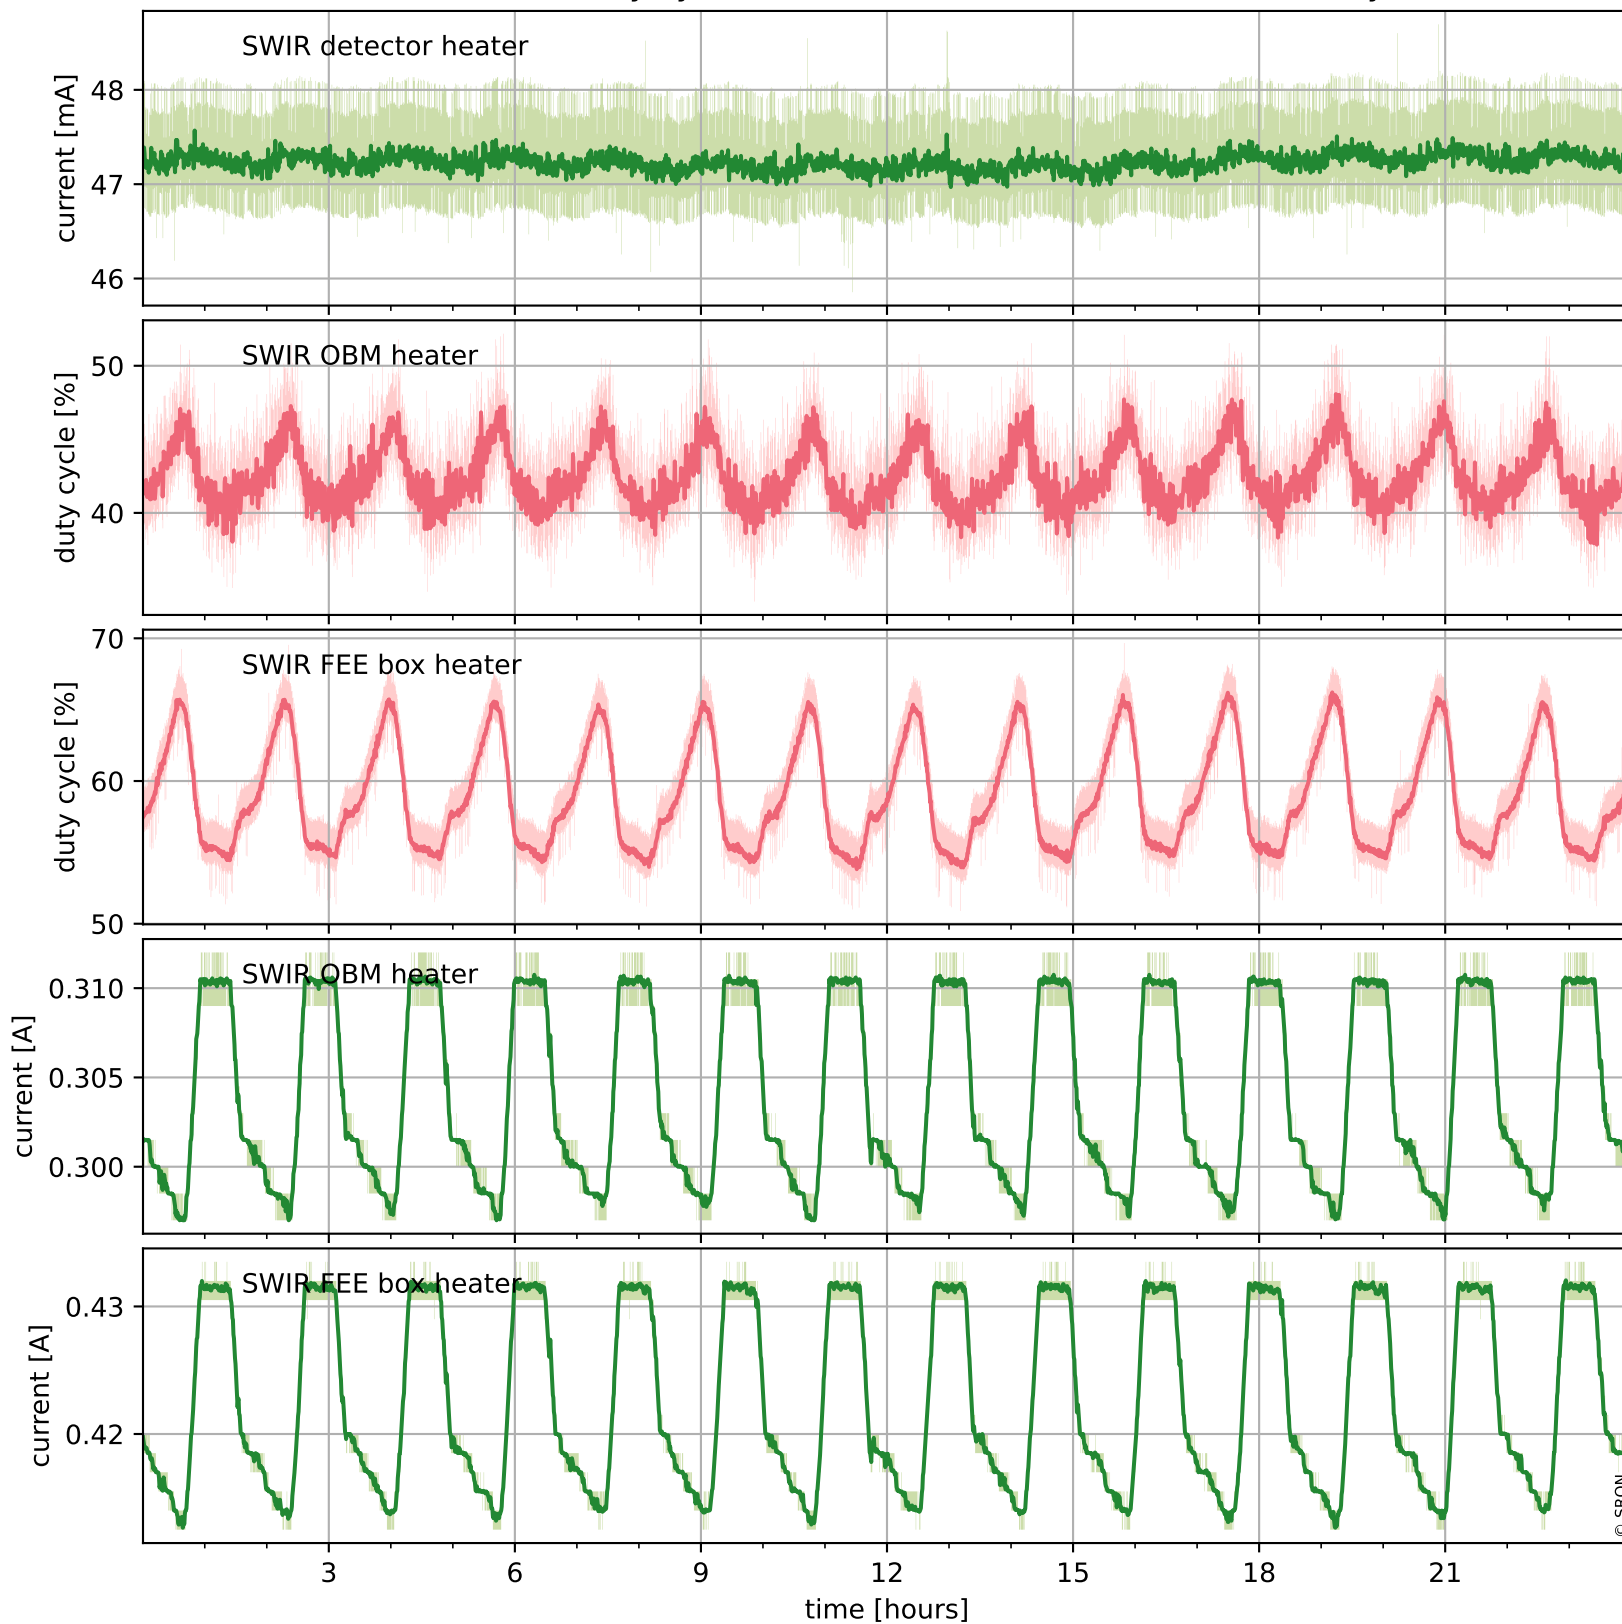

Tropomi SWIR housekeeping data

orbits : [29760, 29774]
coverage : 2023-07-12 / 2023-07-13
created : 2023-08-21T09:43:20

Temperature of sensors relevant for SWIR (one day)

Tropomi SWIR housekeeping data

orbits : [29290, 29774]
coverage : 2023-06-08 / 2023-07-13
created : 2023-08-21T09:43:20

Temperature of sensors relevant for SWIR (last month)

Tropomi SWIR housekeeping data

orbits : [29760, 29774]
coverage : 2023-07-12 / 2023-07-13
created : 2023-08-21T09:43:21

Current and duty cycle of 3 heaters relevant for SWIR (one day)

Tropomi SWIR housekeeping data

orbits : [29290, 29774]
coverage : 2023-06-08 / 2023-07-13
created : 2023-08-21T09:43:21

Current and duty cycle of 3 heaters relevant for SWIR (last month)

Tropomi SWIR housekeeping data

orbits : [29760, 29774]
coverage : 2023-07-12 / 2023-07-13
created : 2023-08-21T09:43:22

Temperature of sensors at the SWIR front-end electronics (one day)

Tropomi SWIR housekeeping data

orbits : [29290, 29774]
coverage : 2023-06-08 / 2023-07-13
created : 2023-08-21T09:43:22