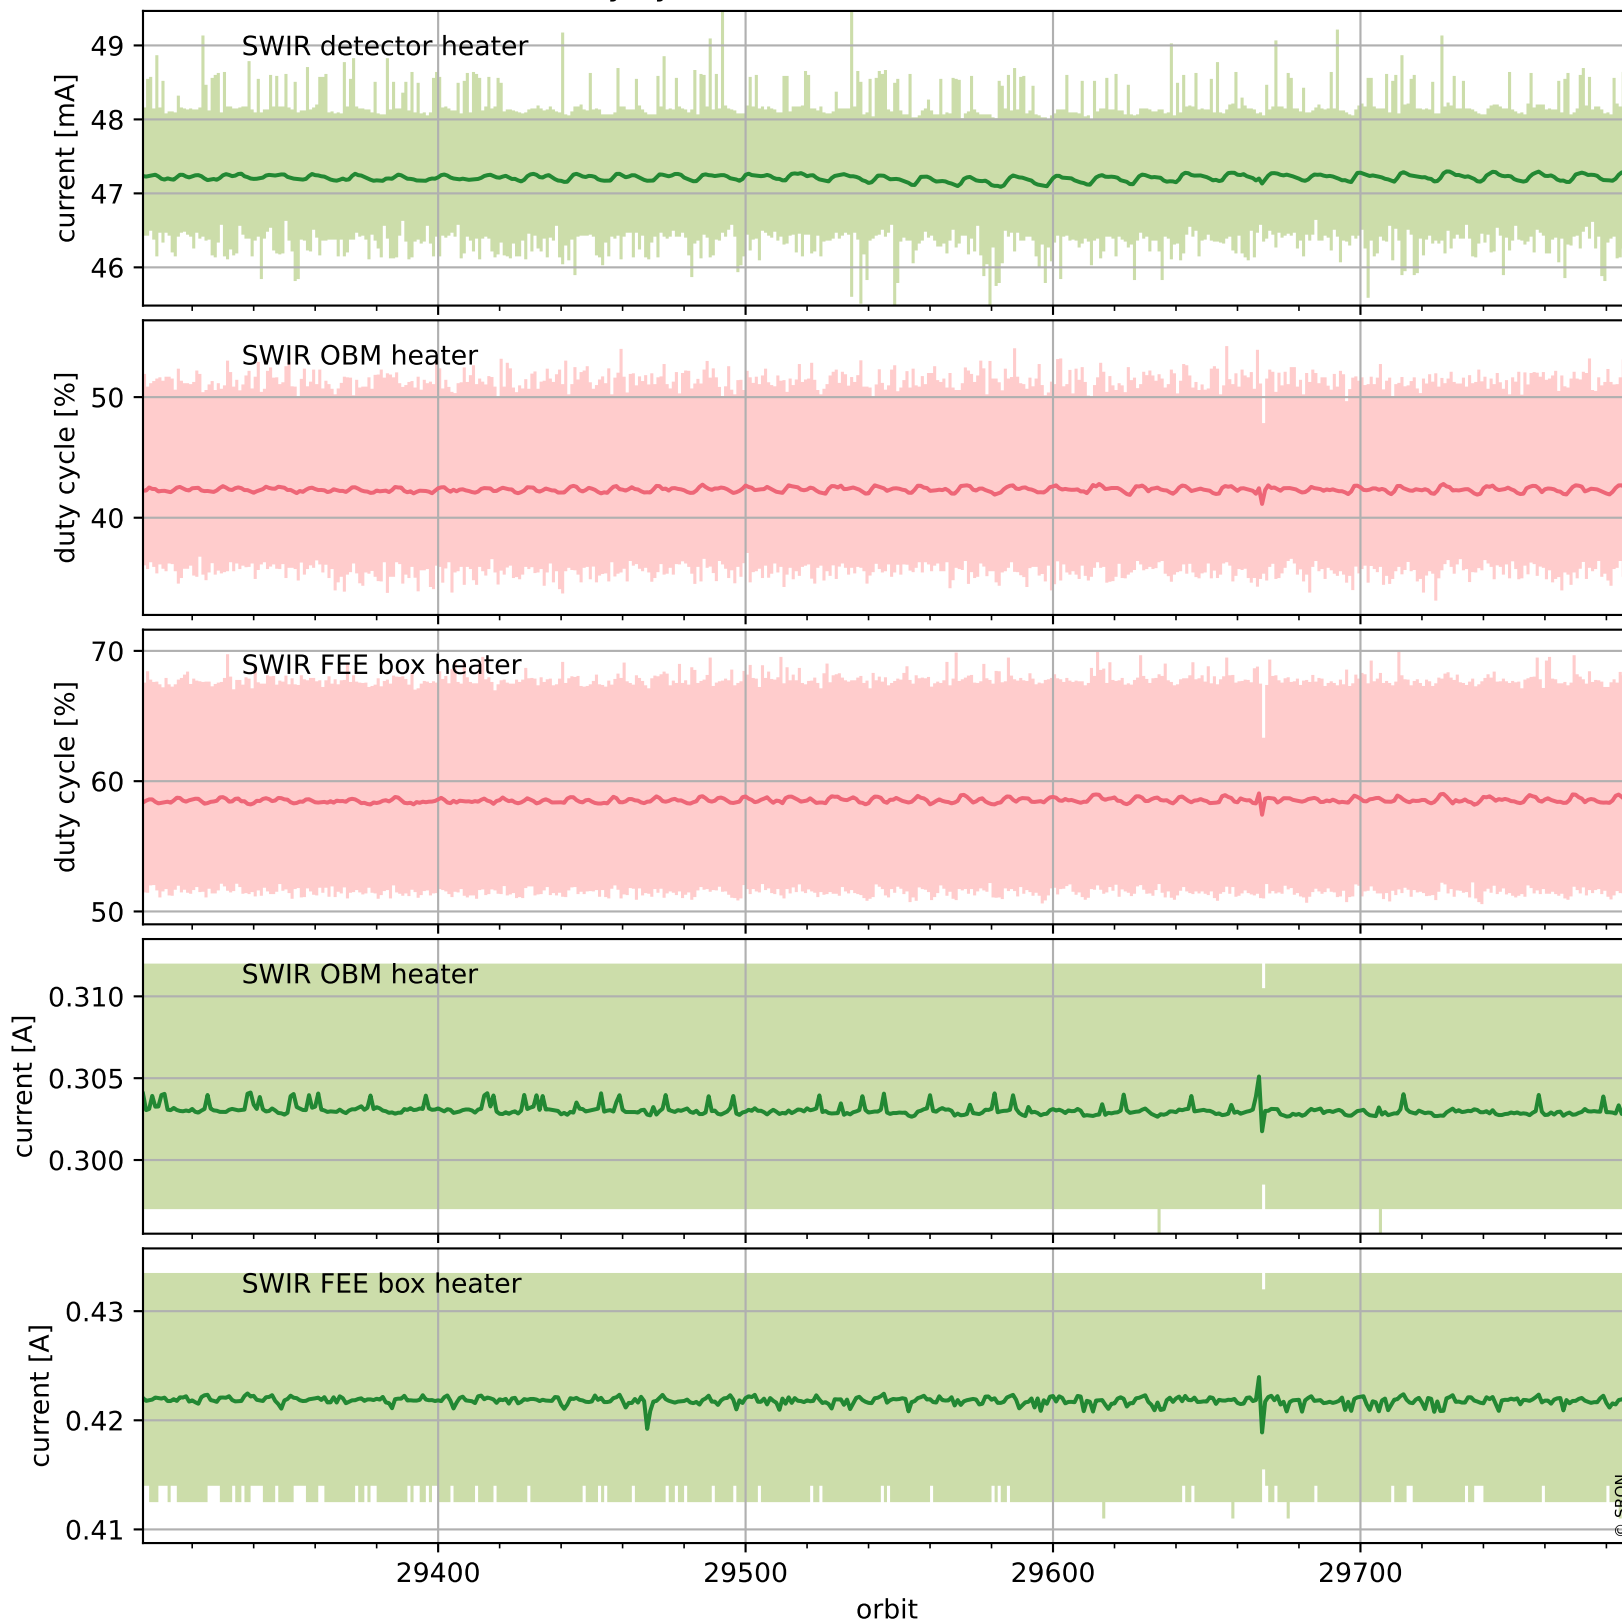

Tropomi SWIR housekeeping data

orbits : [29775, 29788]
coverage : 2023-07-13 / 2023-07-14
created : 2023-08-21T09:43:22

Temperature of sensors relevant for SWIR (one day)

Tropomi SWIR housekeeping data

orbits : [29304, 29788]
coverage : 2023-06-09 / 2023-07-14
created : 2023-08-21T09:43:23

Temperature of sensors relevant for SWIR (last month)

Tropomi SWIR housekeeping data

orbits : [29775, 29788]
coverage : 2023-07-13 / 2023-07-14
created : 2023-08-21T09:43:23

Current and duty cycle of 3 heaters relevant for SWIR (one day)

Tropomi SWIR housekeeping data

orbits : [29304, 29788]
coverage : 2023-06-09 / 2023-07-14
created : 2023-08-21T09:43:24

Current and duty cycle of 3 heaters relevant for SWIR (last month)

Tropomi SWIR housekeeping data

orbits : [29775, 29788]
coverage : 2023-07-13 / 2023-07-14
created : 2023-08-21T09:43:24

Temperature of sensors at the SWIR front-end electronics (one day)

Tropomi SWIR housekeeping data

orbits : [29304, 29788]
coverage : 2023-06-09 / 2023-07-14
created : 2023-08-21T09:43:24