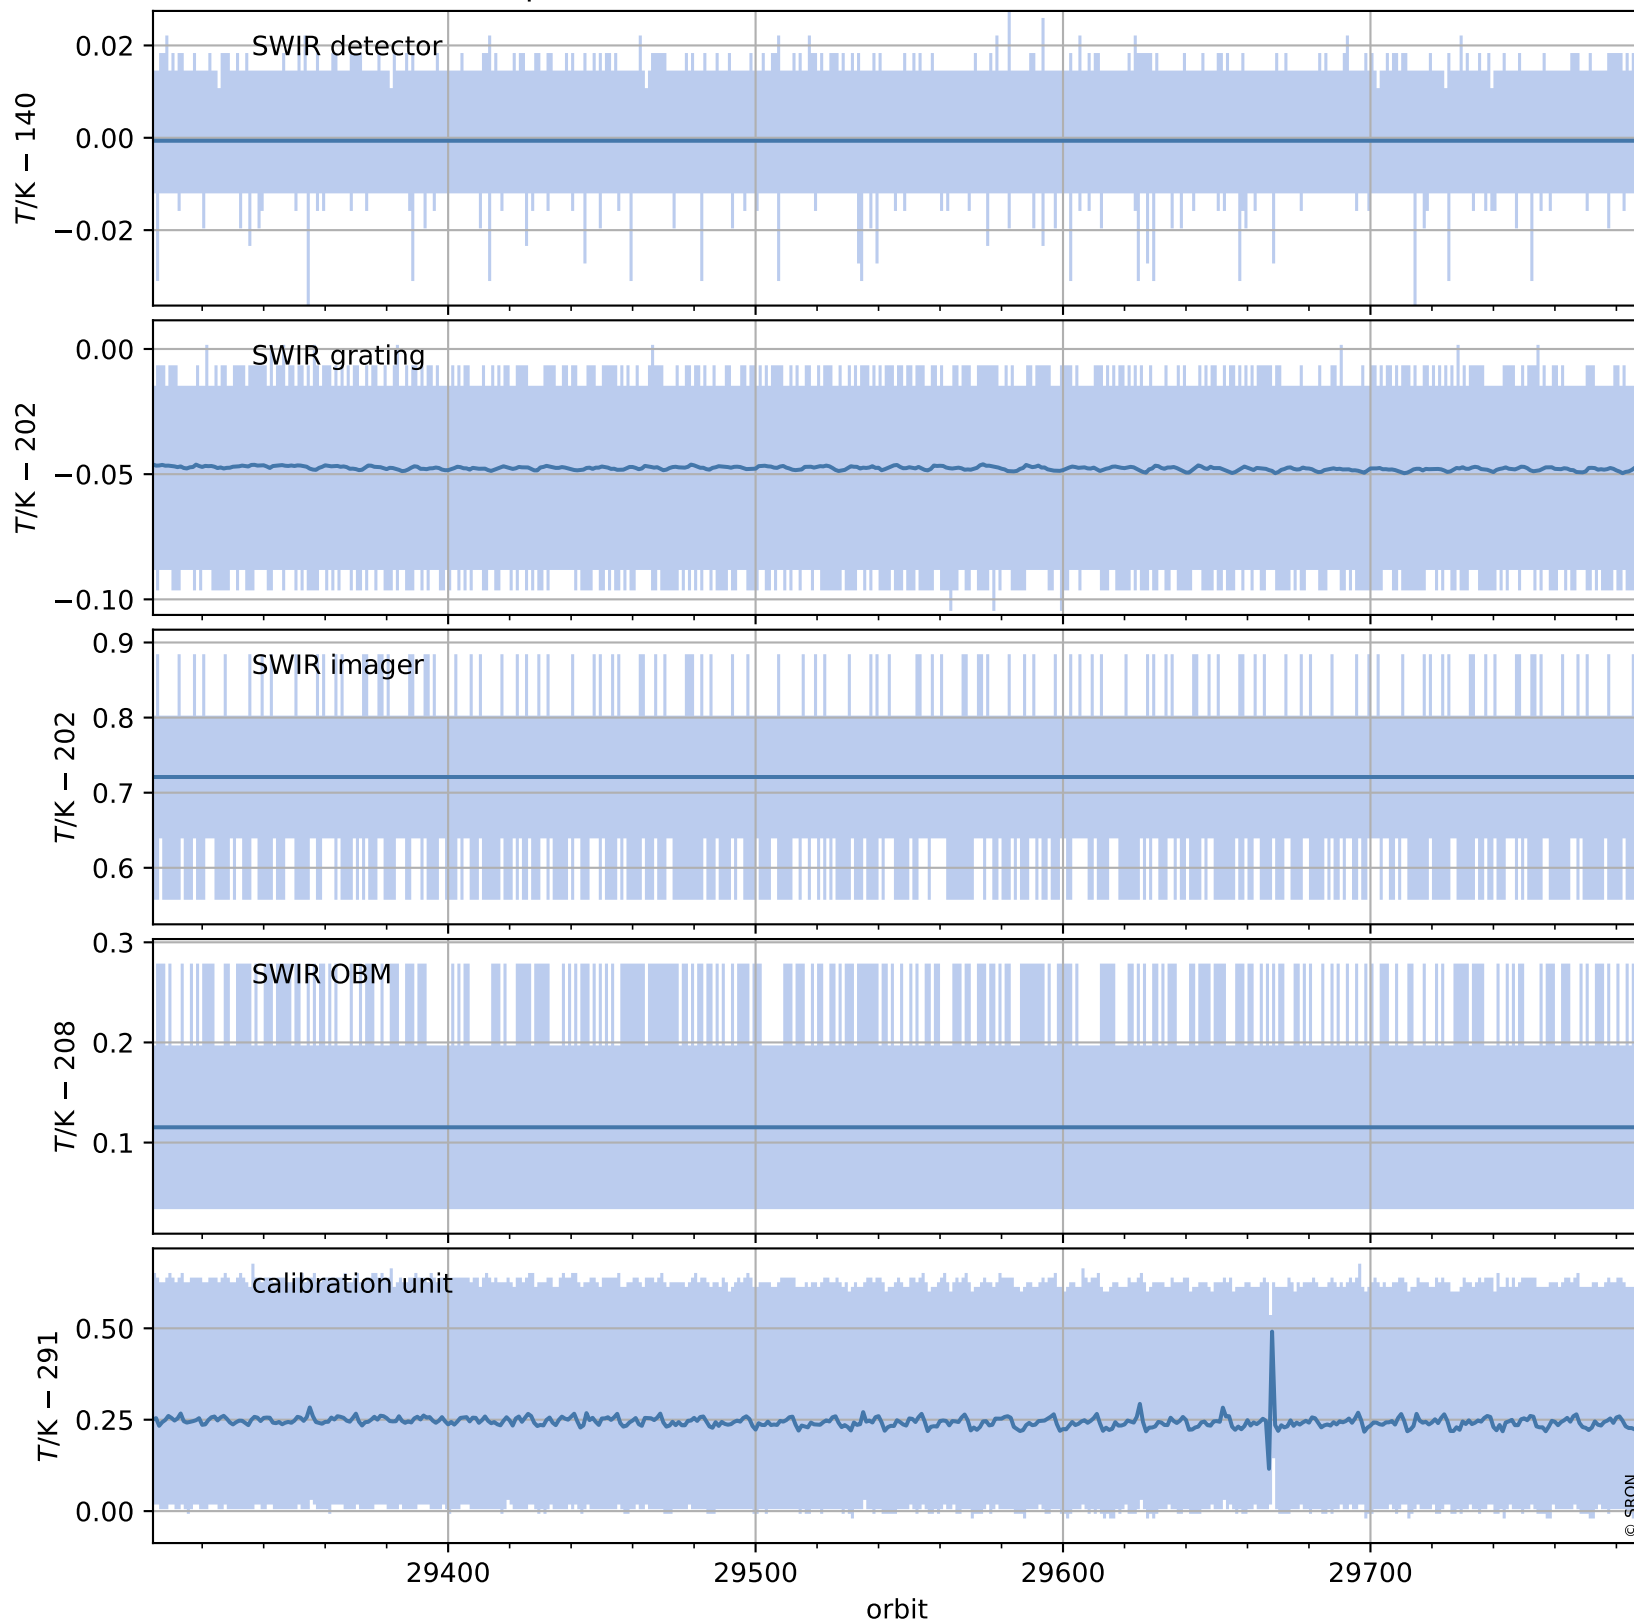

Tropomi SWIR housekeeping data

orbits : [29775, 29788]
coverage : 2023-07-13 / 2023-07-14
created : 2023-08-21T09:43:22

Temperature of sensors relevant for SWIR (one day)

Tropomi SWIR housekeeping data

orbits : [29304, 29788]
coverage : 2023-06-09 / 2023-07-14
created : 2023-08-21T09:43:23

Temperature of sensors relevant for SWIR (last month)

Tropomi SWIR housekeeping data

orbits : [29775, 29788]
coverage : 2023-07-13 / 2023-07-14
created : 2023-08-21T09:43:23

Current and duty cycle of 3 heaters relevant for SWIR (one day)

Tropomi SWIR housekeeping data

orbits : [29304, 29788]
coverage : 2023-06-09 / 2023-07-14
created : 2023-08-21T09:43:24

Current and duty cycle of 3 heaters relevant for SWIR (last month)

Tropomi SWIR housekeeping data

orbits : [29775, 29788]
coverage : 2023-07-13 / 2023-07-14
created : 2023-08-21T09:43:24

Temperature of sensors at the SWIR front-end electronics (one day)

Tropomi SWIR housekeeping data

orbits : [29304, 29788]
coverage : 2023-06-09 / 2023-07-14
created : 2023-08-21T09:43:24