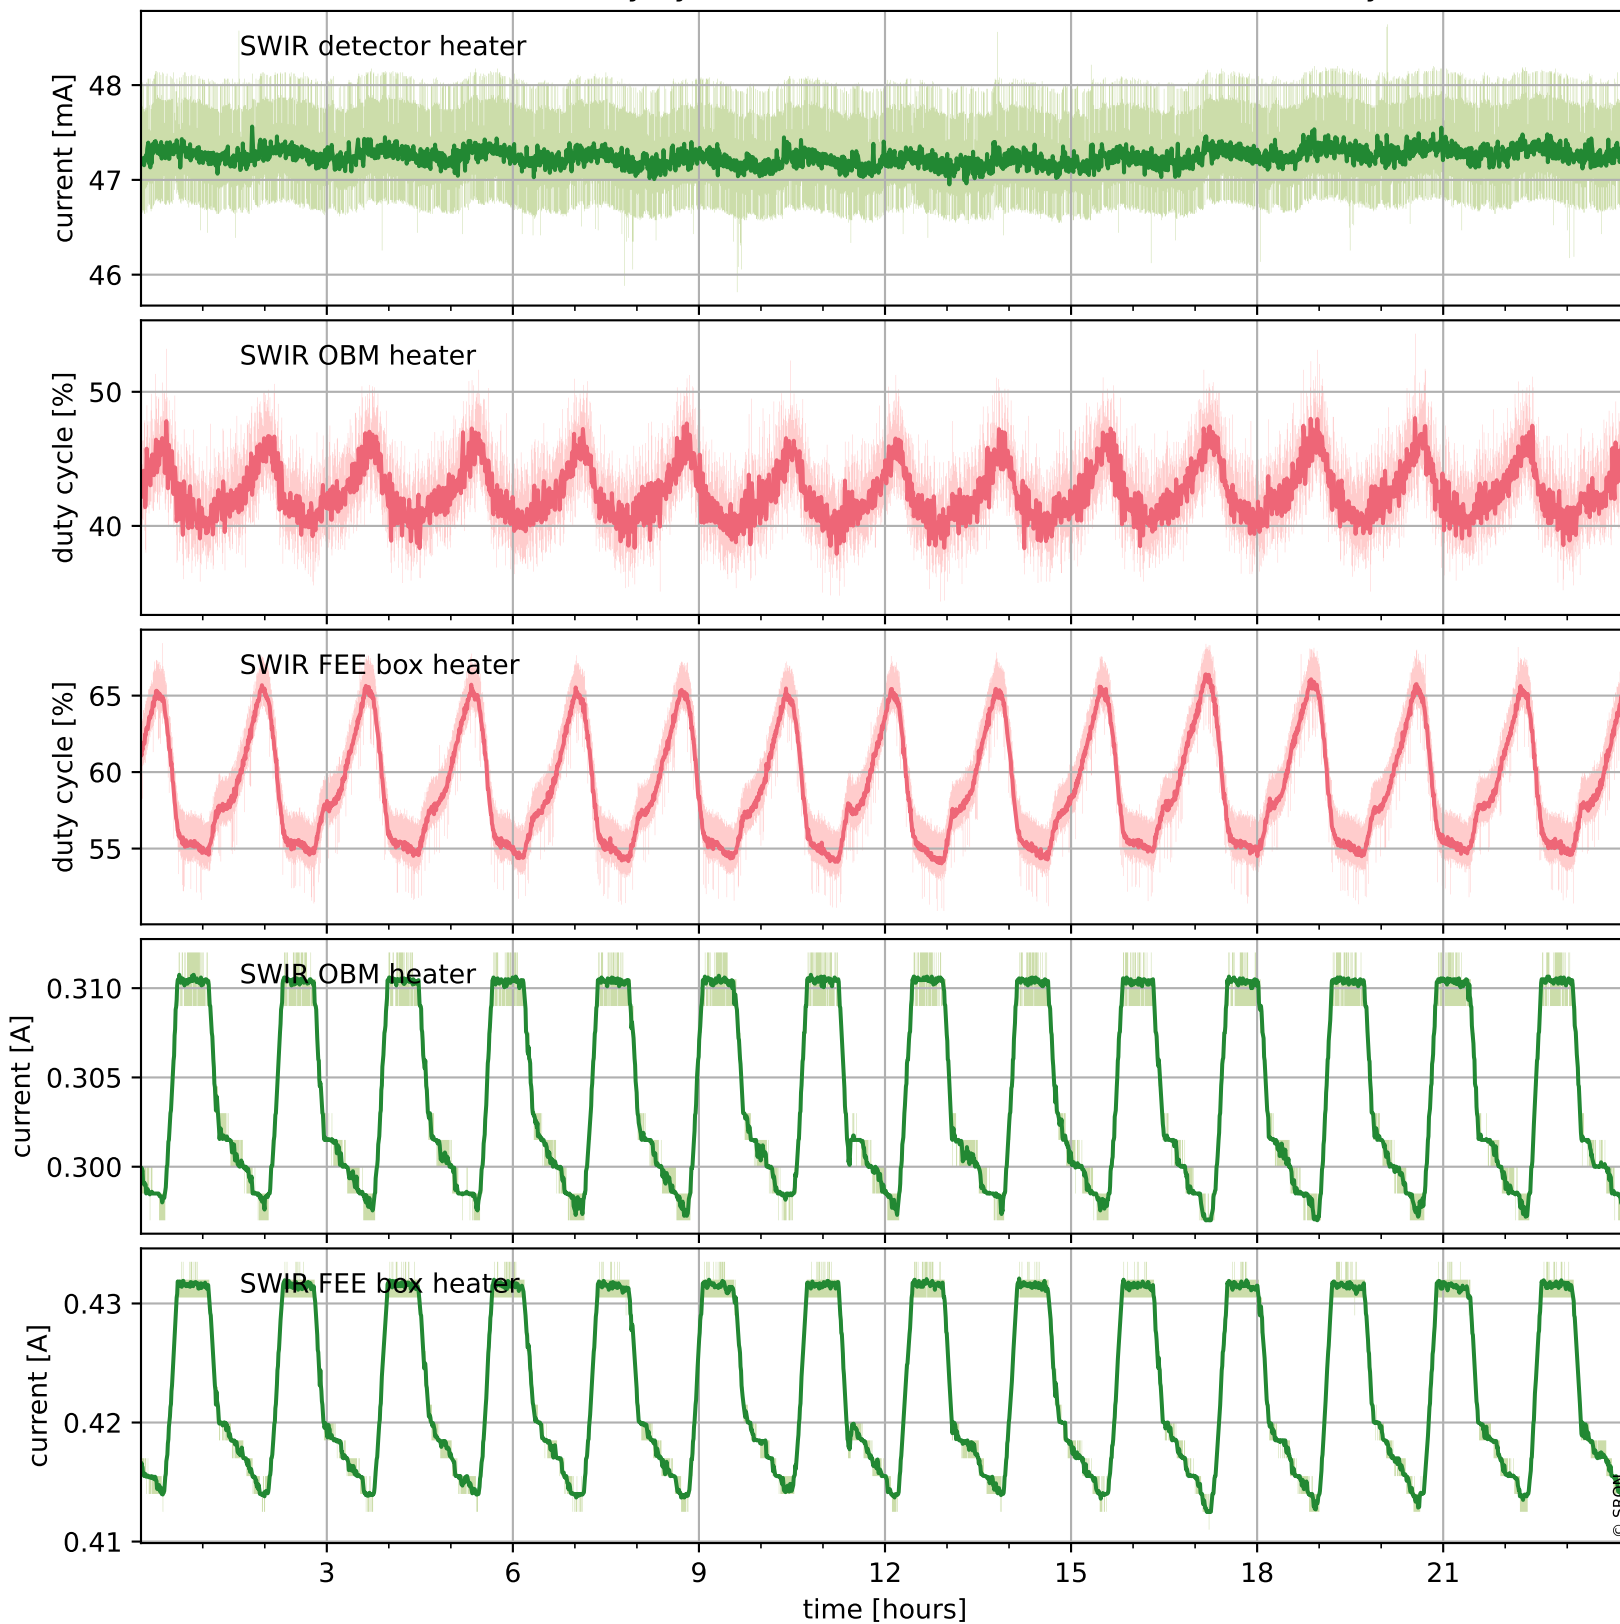

Tropomi SWIR housekeeping data

orbits : [29775, 29788]
coverage : 2023-07-13 / 2023-07-14
created : 2023-08-21T09:43:22

Temperature of sensors relevant for SWIR (one day)

Tropomi SWIR housekeeping data

orbits : [29304, 29788]
coverage : 2023-06-09 / 2023-07-14
created : 2023-08-21T09:43:23

Temperature of sensors relevant for SWIR (last month)

Tropomi SWIR housekeeping data

orbits : [29775, 29788]
coverage : 2023-07-13 / 2023-07-14
created : 2023-08-21T09:43:23

Current and duty cycle of 3 heaters relevant for SWIR (one day)

Tropomi SWIR housekeeping data

orbits : [29304, 29788]
coverage : 2023-06-09 / 2023-07-14
created : 2023-08-21T09:43:24

Current and duty cycle of 3 heaters relevant for SWIR (last month)

Tropomi SWIR housekeeping data