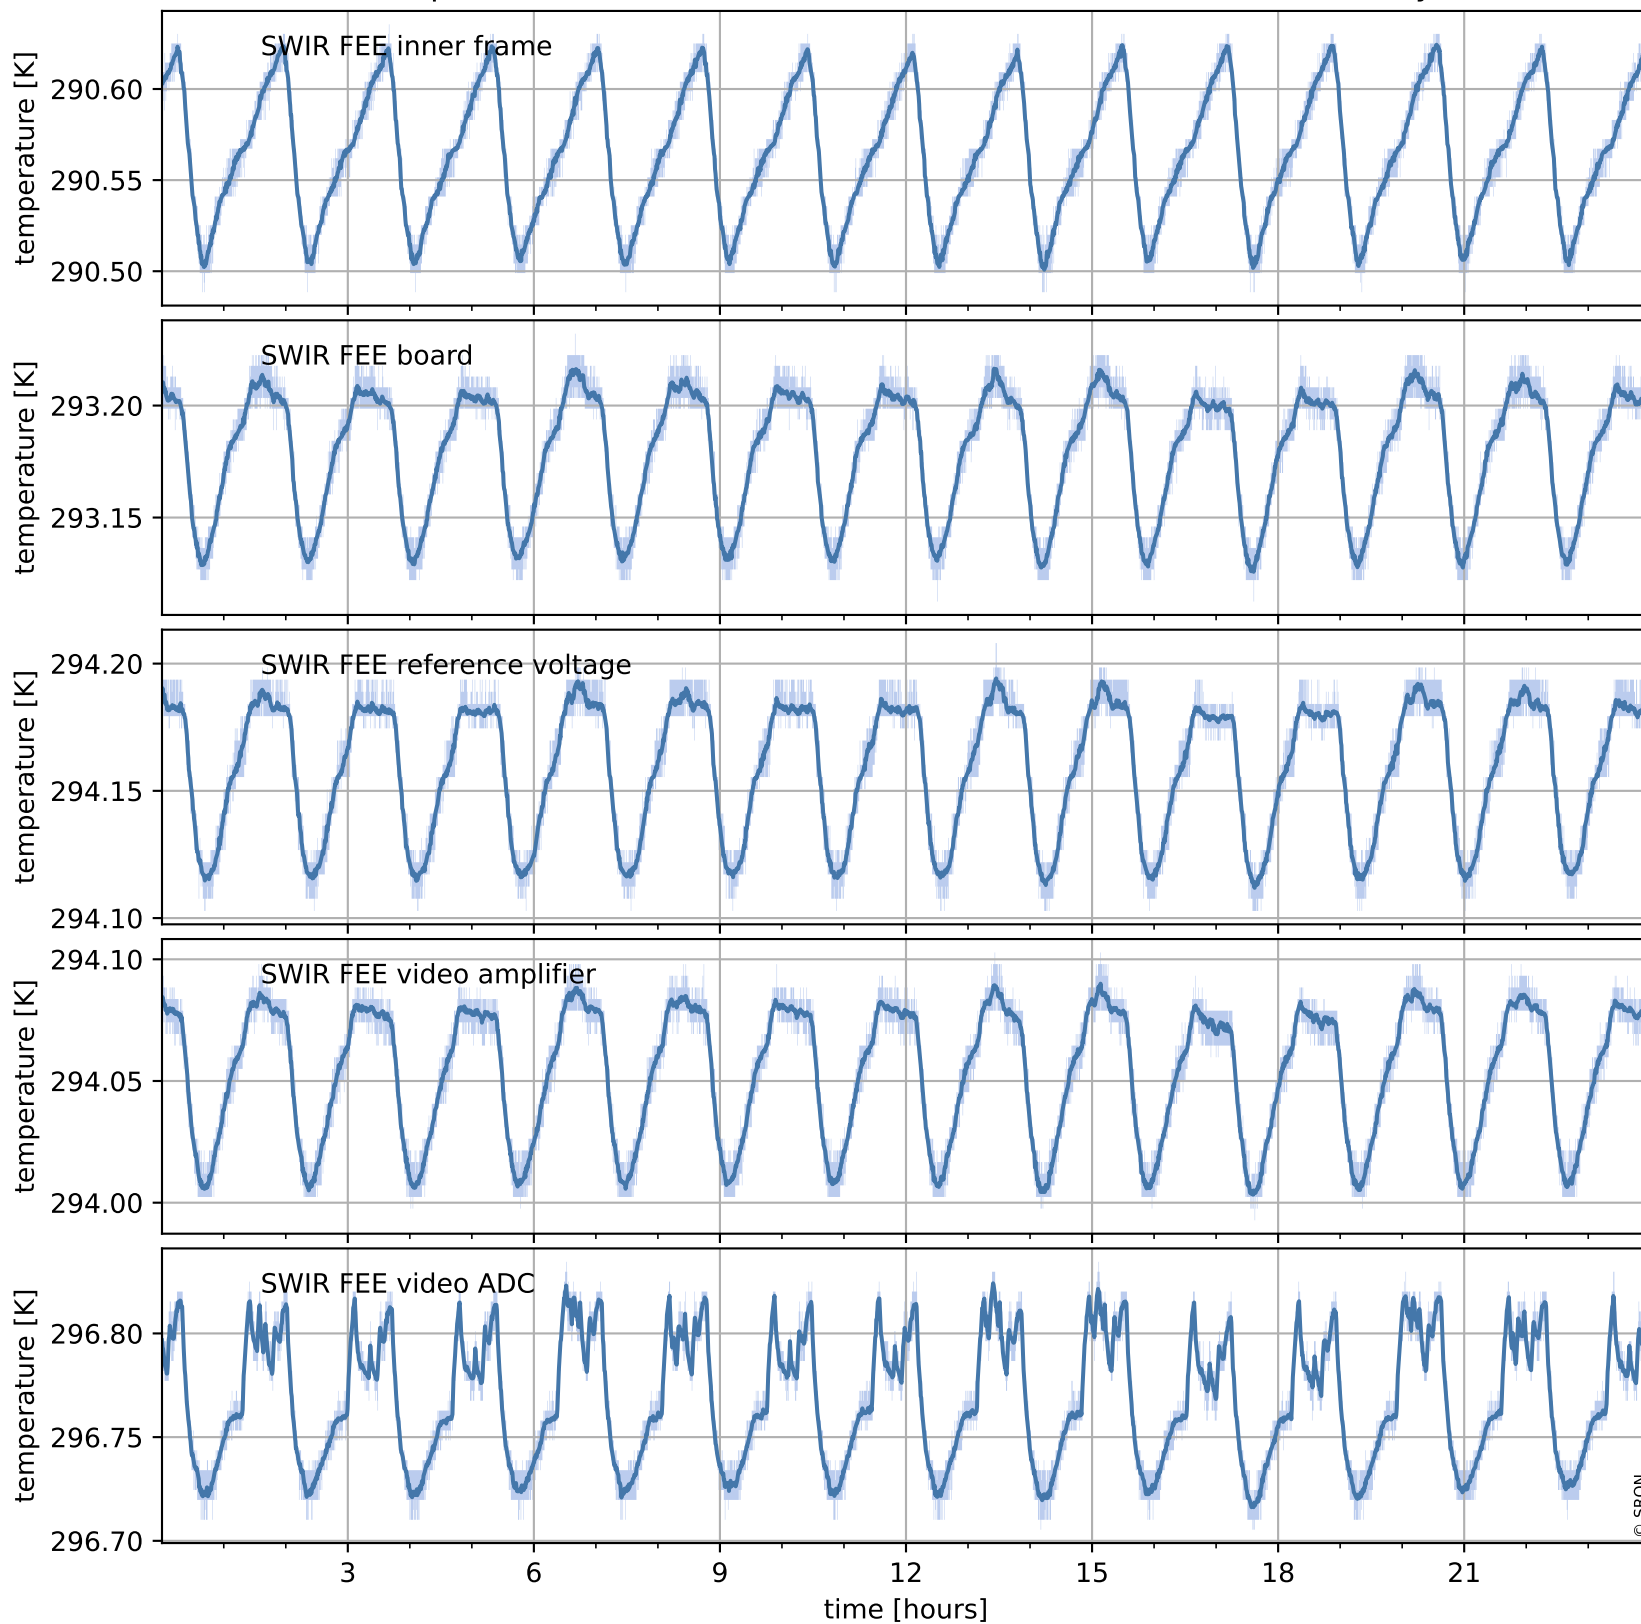

Tropomi SWIR housekeeping data

orbits : [29775, 29788]
coverage : 2023-07-13 / 2023-07-14
created : 2023-08-21T09:43:22

Temperature of sensors relevant for SWIR (one day)

Tropomi SWIR housekeeping data

orbits : [29304, 29788]
coverage : 2023-06-09 / 2023-07-14
created : 2023-08-21T09:43:23

Temperature of sensors relevant for SWIR (last month)

Tropomi SWIR housekeeping data

orbits : [29775, 29788]
coverage : 2023-07-13 / 2023-07-14
created : 2023-08-21T09:43:23

Current and duty cycle of 3 heaters relevant for SWIR (one day)

Tropomi SWIR housekeeping data

orbits : [29304, 29788]
coverage : 2023-06-09 / 2023-07-14
created : 2023-08-21T09:43:24

Current and duty cycle of 3 heaters relevant for SWIR (last month)

Tropomi SWIR housekeeping data

orbits : [29775, 29788]
coverage : 2023-07-13 / 2023-07-14
created : 2023-08-21T09:43:24

Temperature of sensors at the SWIR front-end electronics (one day)

Tropomi SWIR housekeeping data

orbits : [29304, 29788]
coverage : 2023-06-09 / 2023-07-14
created : 2023-08-21T09:43:24