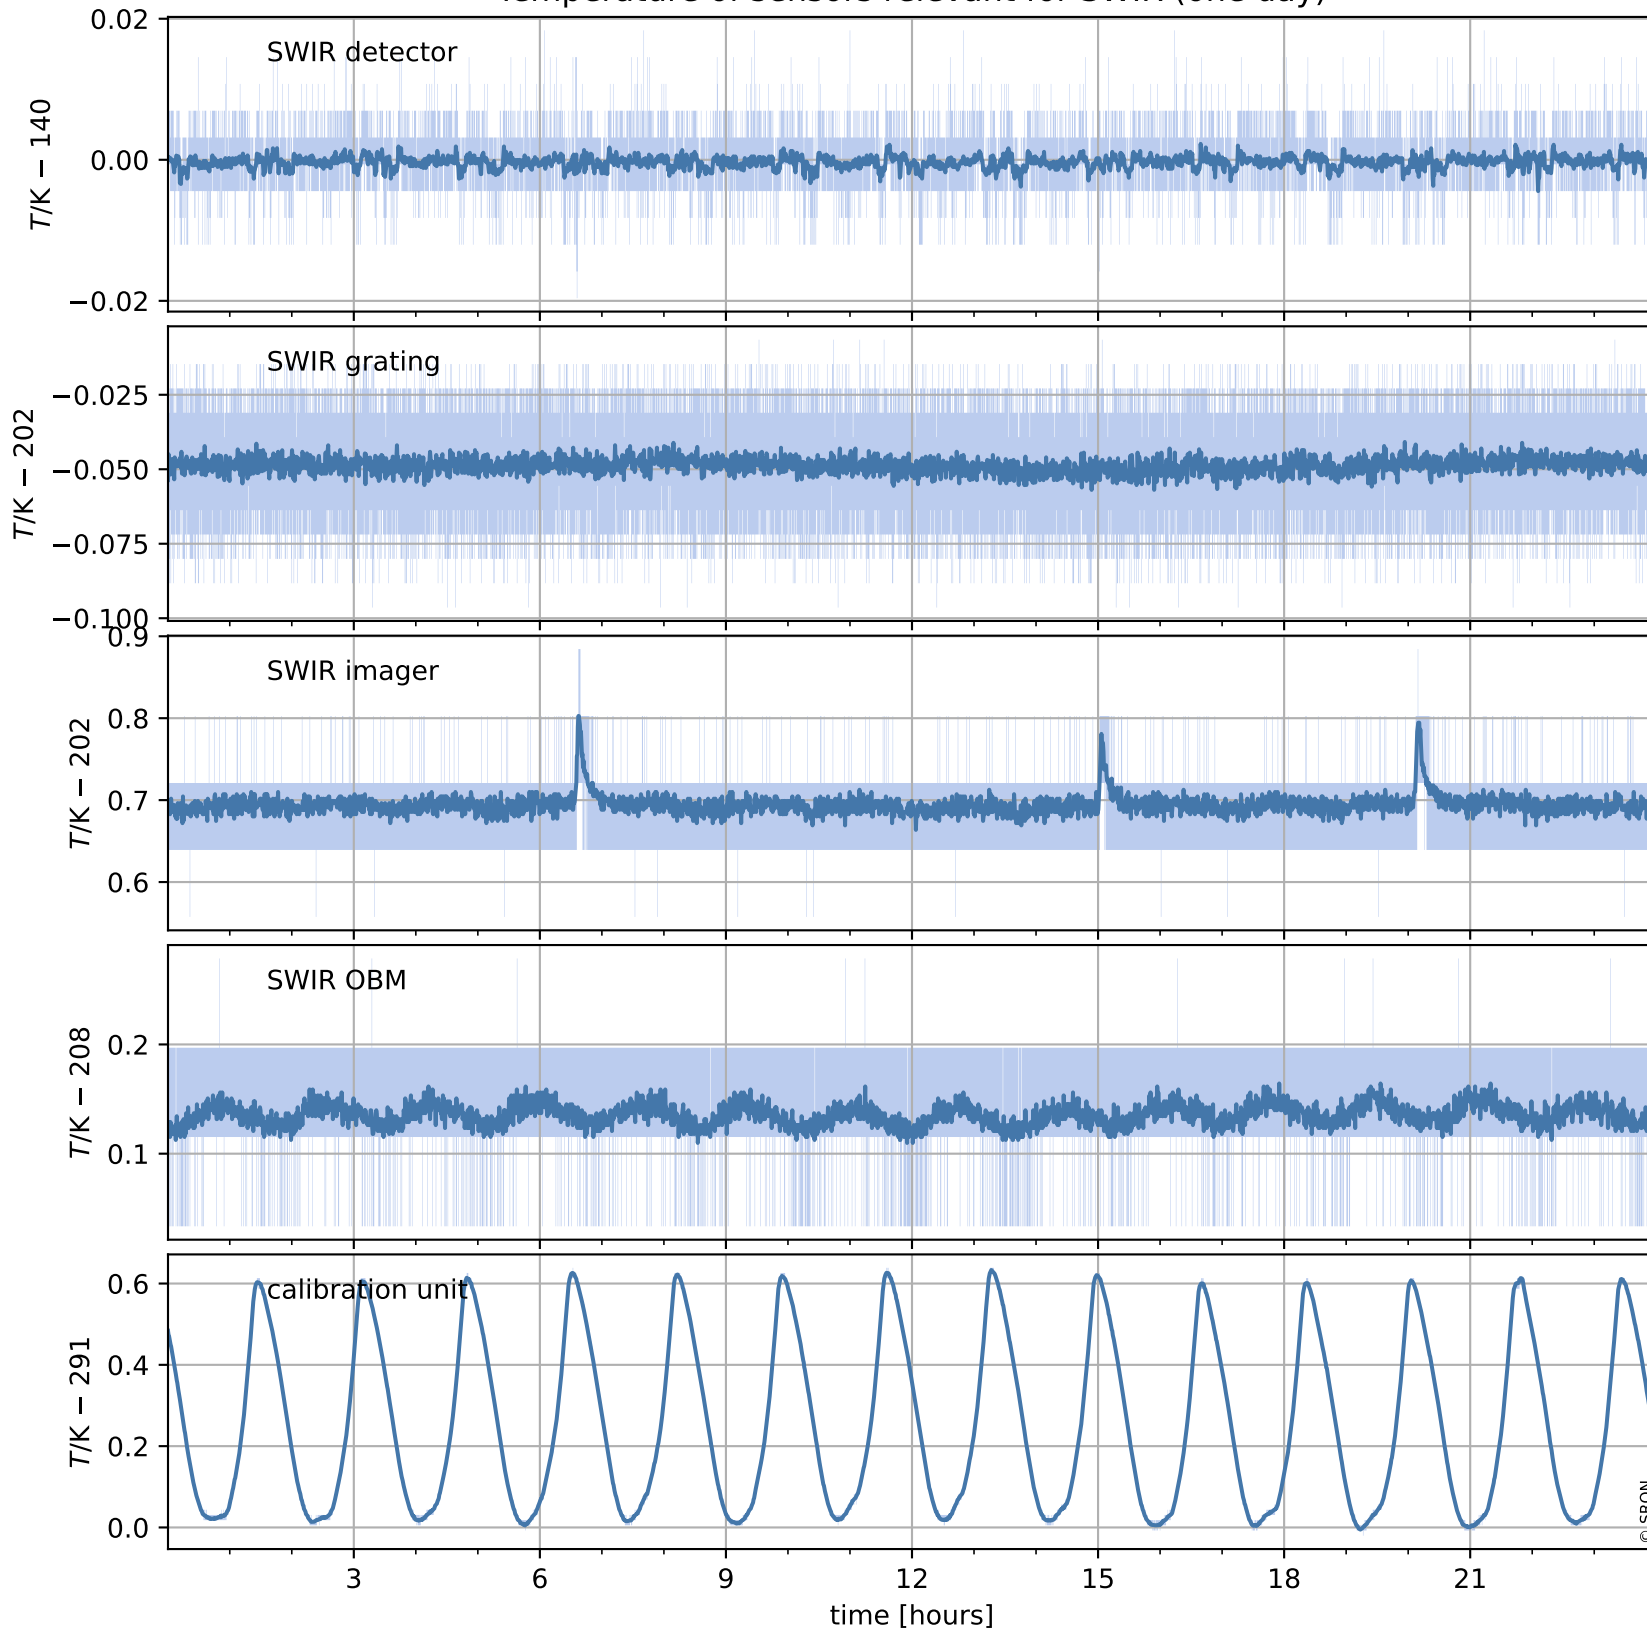

Tropomi SWIR housekeeping data

orbits : [29775, 29788]
coverage : 2023-07-13 / 2023-07-14
created : 2023-08-21T09:43:22

Temperature of sensors relevant for SWIR (one day)

Tropomi SWIR housekeeping data

orbits : [29304, 29788]
coverage : 2023-06-09 / 2023-07-14
created : 2023-08-21T09:43:23

Temperature of sensors relevant for SWIR (last month)

Tropomi SWIR housekeeping data

orbits : [29775, 29788]
coverage : 2023-07-13 / 2023-07-14
created : 2023-08-21T09:43:23

Current and duty cycle of 3 heaters relevant for SWIR (one day)

Tropomi SWIR housekeeping data

orbits : [29304, 29788]
coverage : 2023-06-09 / 2023-07-14
created : 2023-08-21T09:43:24

Current and duty cycle of 3 heaters relevant for SWIR (last month)

Tropomi SWIR housekeeping data