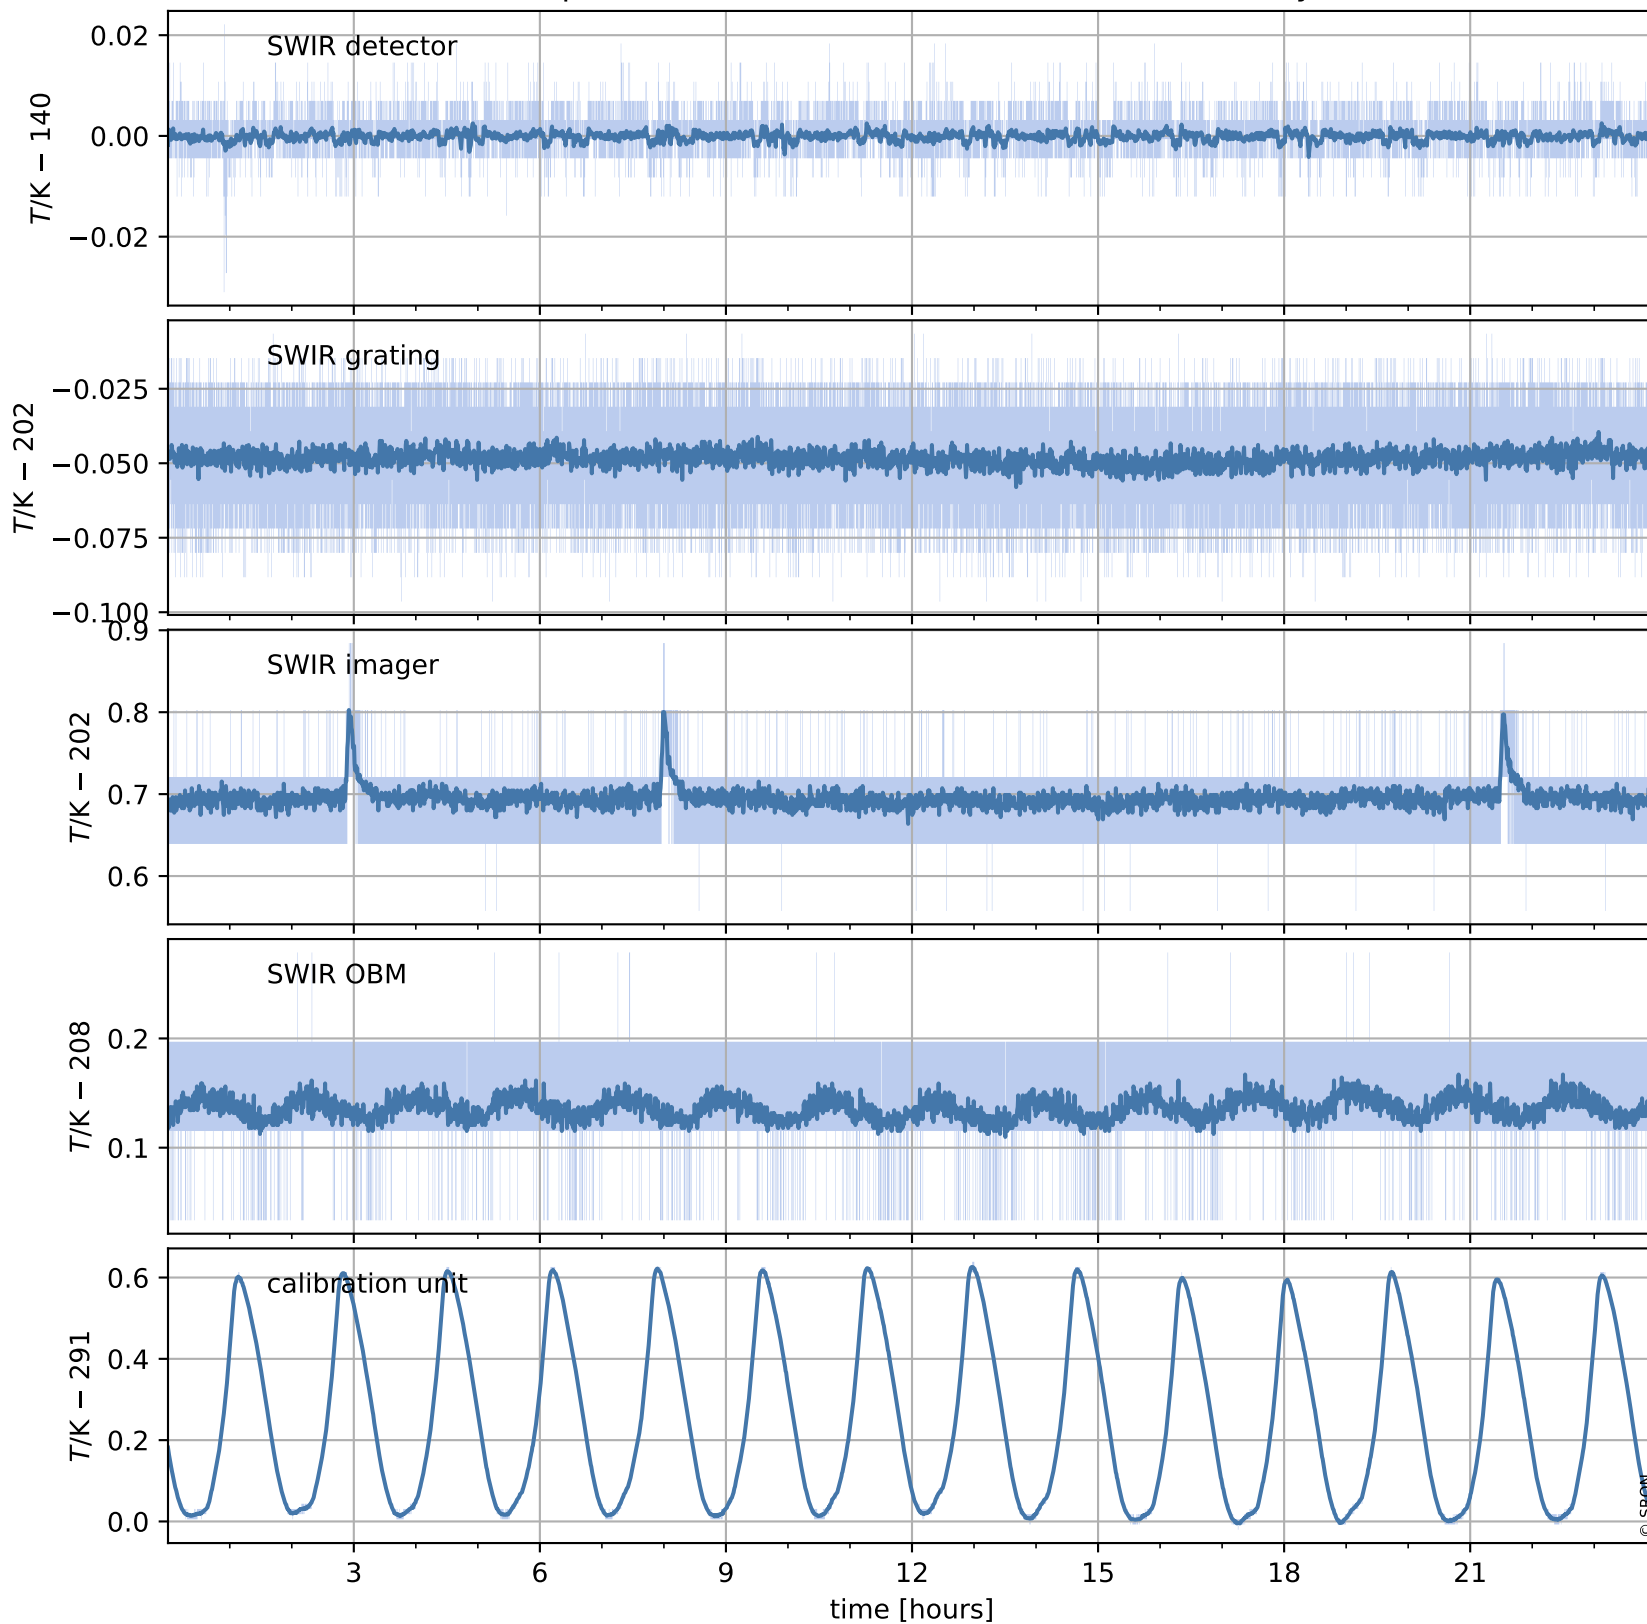

Tropomi SWIR housekeeping data

orbits : [29789, 29802]
coverage : 2023-07-14 / 2023-07-15
created : 2023-08-21T09:43:25

Temperature of sensors relevant for SWIR (one day)

Tropomi SWIR housekeeping data

orbits : [29318, 29802]
coverage : 2023-06-10 / 2023-07-15
created : 2023-08-21T09:43:25

Temperature of sensors relevant for SWIR (last month)

Tropomi SWIR housekeeping data

orbits : [29789, 29802]
coverage : 2023-07-14 / 2023-07-15
created : 2023-08-21T09:43:25

Current and duty cycle of 3 heaters relevant for SWIR (one day)

Tropomi SWIR housekeeping data

orbits : [29318, 29802]
coverage : 2023-06-10 / 2023-07-15
created : 2023-08-21T09:43:26

Current and duty cycle of 3 heaters relevant for SWIR (last month)

Tropomi SWIR housekeeping data