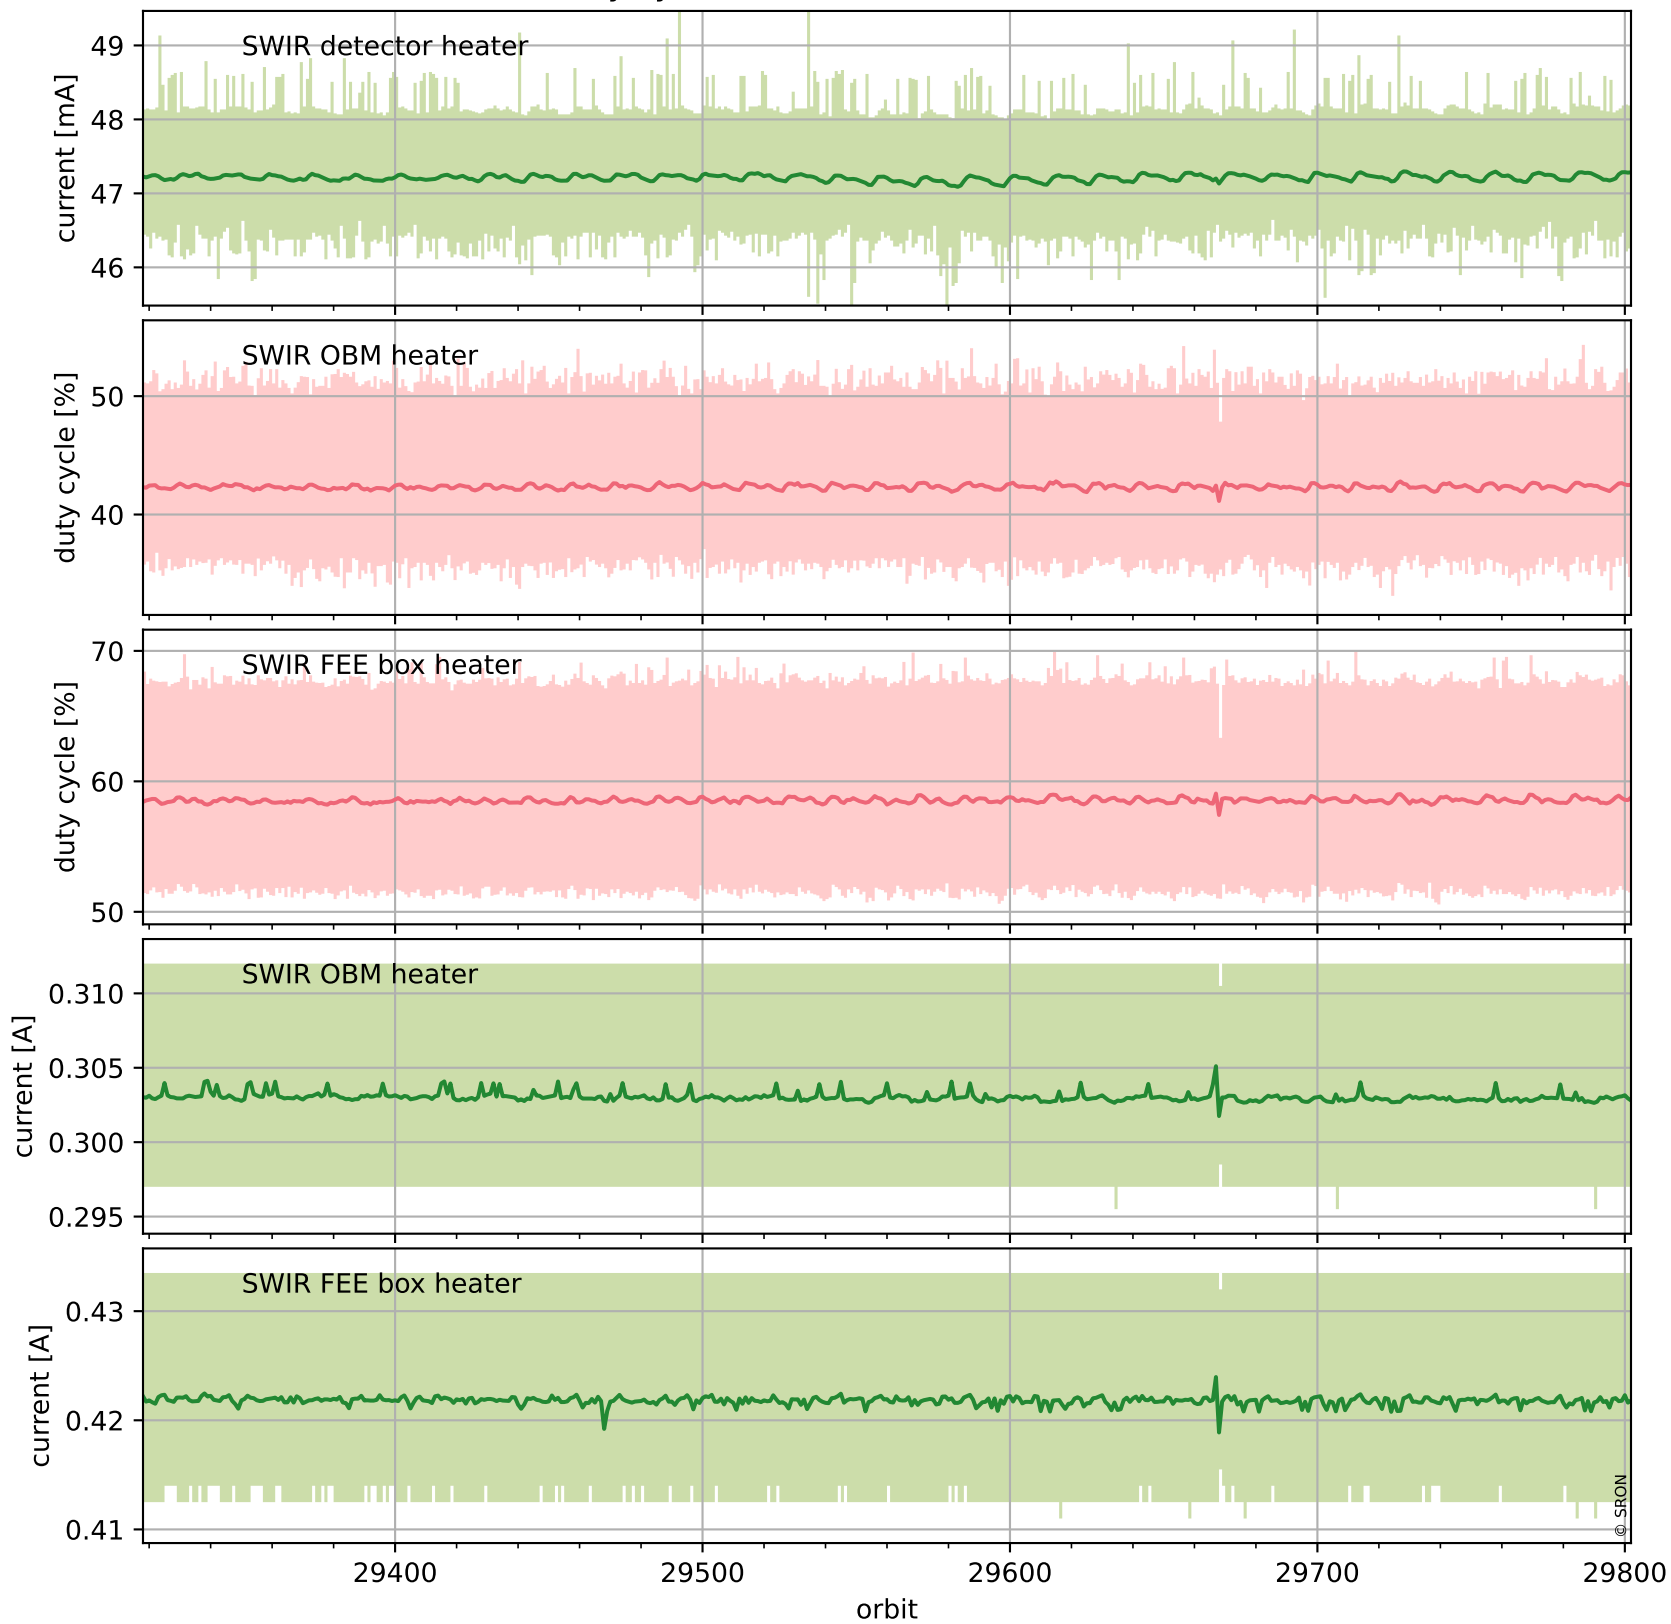

Tropomi SWIR housekeeping data

orbits : [29789, 29802]
coverage : 2023-07-14 / 2023-07-15
created : 2023-08-21T09:43:25

Temperature of sensors relevant for SWIR (one day)

Tropomi SWIR housekeeping data

orbits : [29318, 29802]
coverage : 2023-06-10 / 2023-07-15
created : 2023-08-21T09:43:25

Temperature of sensors relevant for SWIR (last month)

Tropomi SWIR housekeeping data

orbits : [29789, 29802]
coverage : 2023-07-14 / 2023-07-15
created : 2023-08-21T09:43:25

Current and duty cycle of 3 heaters relevant for SWIR (one day)

Tropomi SWIR housekeeping data

orbits : [29318, 29802]
coverage : 2023-06-10 / 2023-07-15
created : 2023-08-21T09:43:26

Current and duty cycle of 3 heaters relevant for SWIR (last month)

Tropomi SWIR housekeeping data

orbits : [29789, 29802]
coverage : 2023-07-14 / 2023-07-15
created : 2023-08-21T09:43:26

Temperature of sensors at the SWIR front-end electronics (one day)

Tropomi SWIR housekeeping data

orbits : [29318, 29802]
coverage : 2023-06-10 / 2023-07-15
created : 2023-08-21T09:43:27