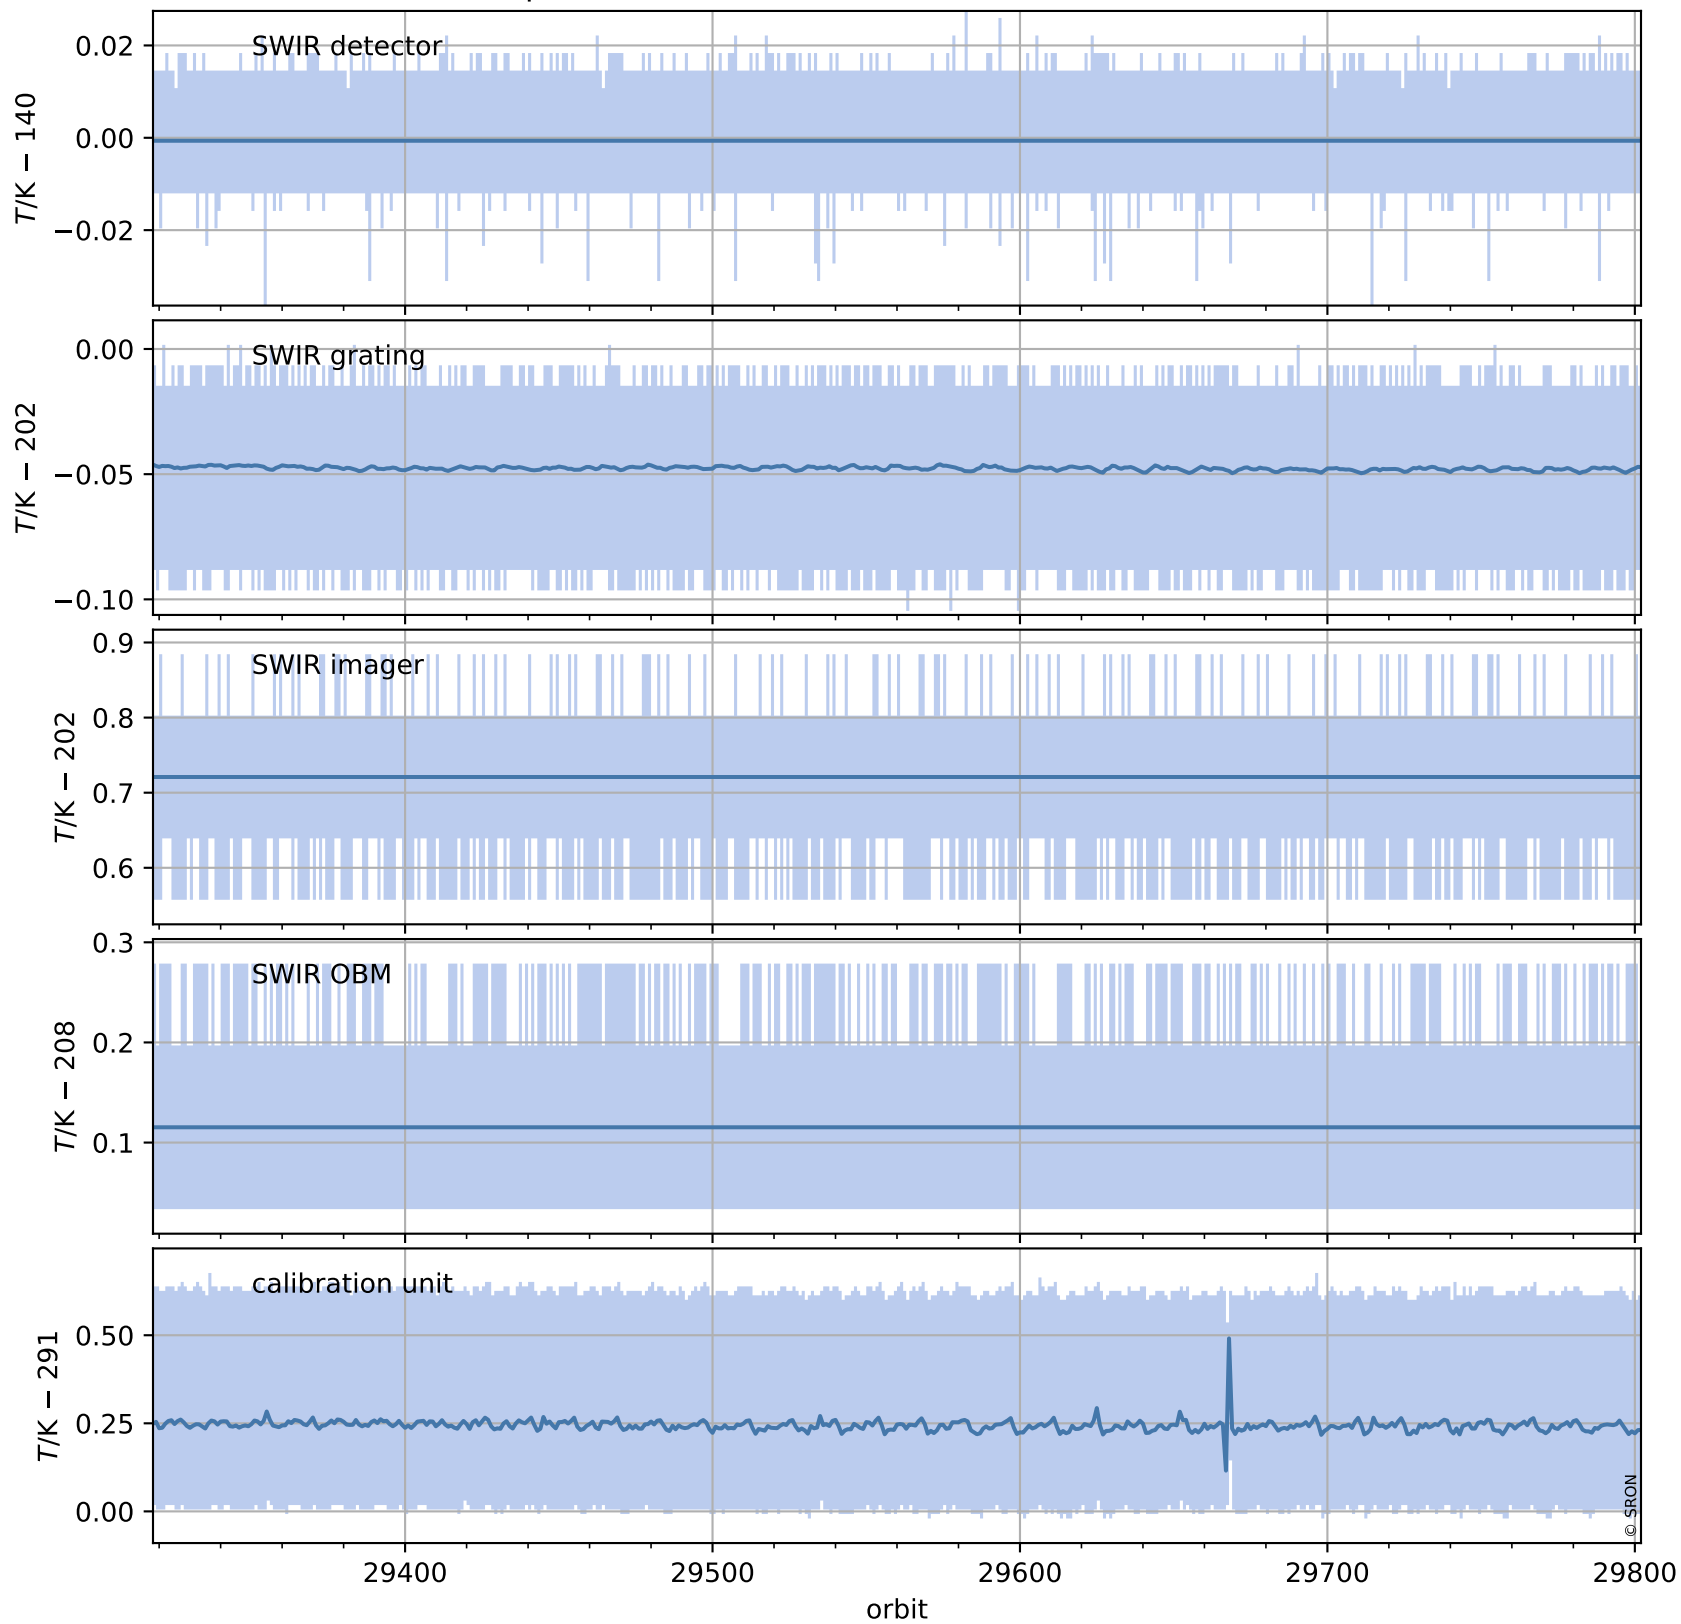

Tropomi SWIR housekeeping data

orbits : [29789, 29802]
coverage : 2023-07-14 / 2023-07-15
created : 2023-08-21T09:43:25

Temperature of sensors relevant for SWIR (one day)

Tropomi SWIR housekeeping data

orbits : [29318, 29802]
coverage : 2023-06-10 / 2023-07-15
created : 2023-08-21T09:43:25

Temperature of sensors relevant for SWIR (last month)

Tropomi SWIR housekeeping data

orbits : [29789, 29802]
coverage : 2023-07-14 / 2023-07-15
created : 2023-08-21T09:43:25

Current and duty cycle of 3 heaters relevant for SWIR (one day)

Tropomi SWIR housekeeping data

orbits : [29318, 29802]
coverage : 2023-06-10 / 2023-07-15
created : 2023-08-21T09:43:26

Current and duty cycle of 3 heaters relevant for SWIR (last month)

Tropomi SWIR housekeeping data

orbits : [29789, 29802]
coverage : 2023-07-14 / 2023-07-15
created : 2023-08-21T09:43:26

Temperature of sensors at the SWIR front-end electronics (one day)

Tropomi SWIR housekeeping data

orbits : [29318, 29802]
coverage : 2023-06-10 / 2023-07-15
created : 2023-08-21T09:43:27