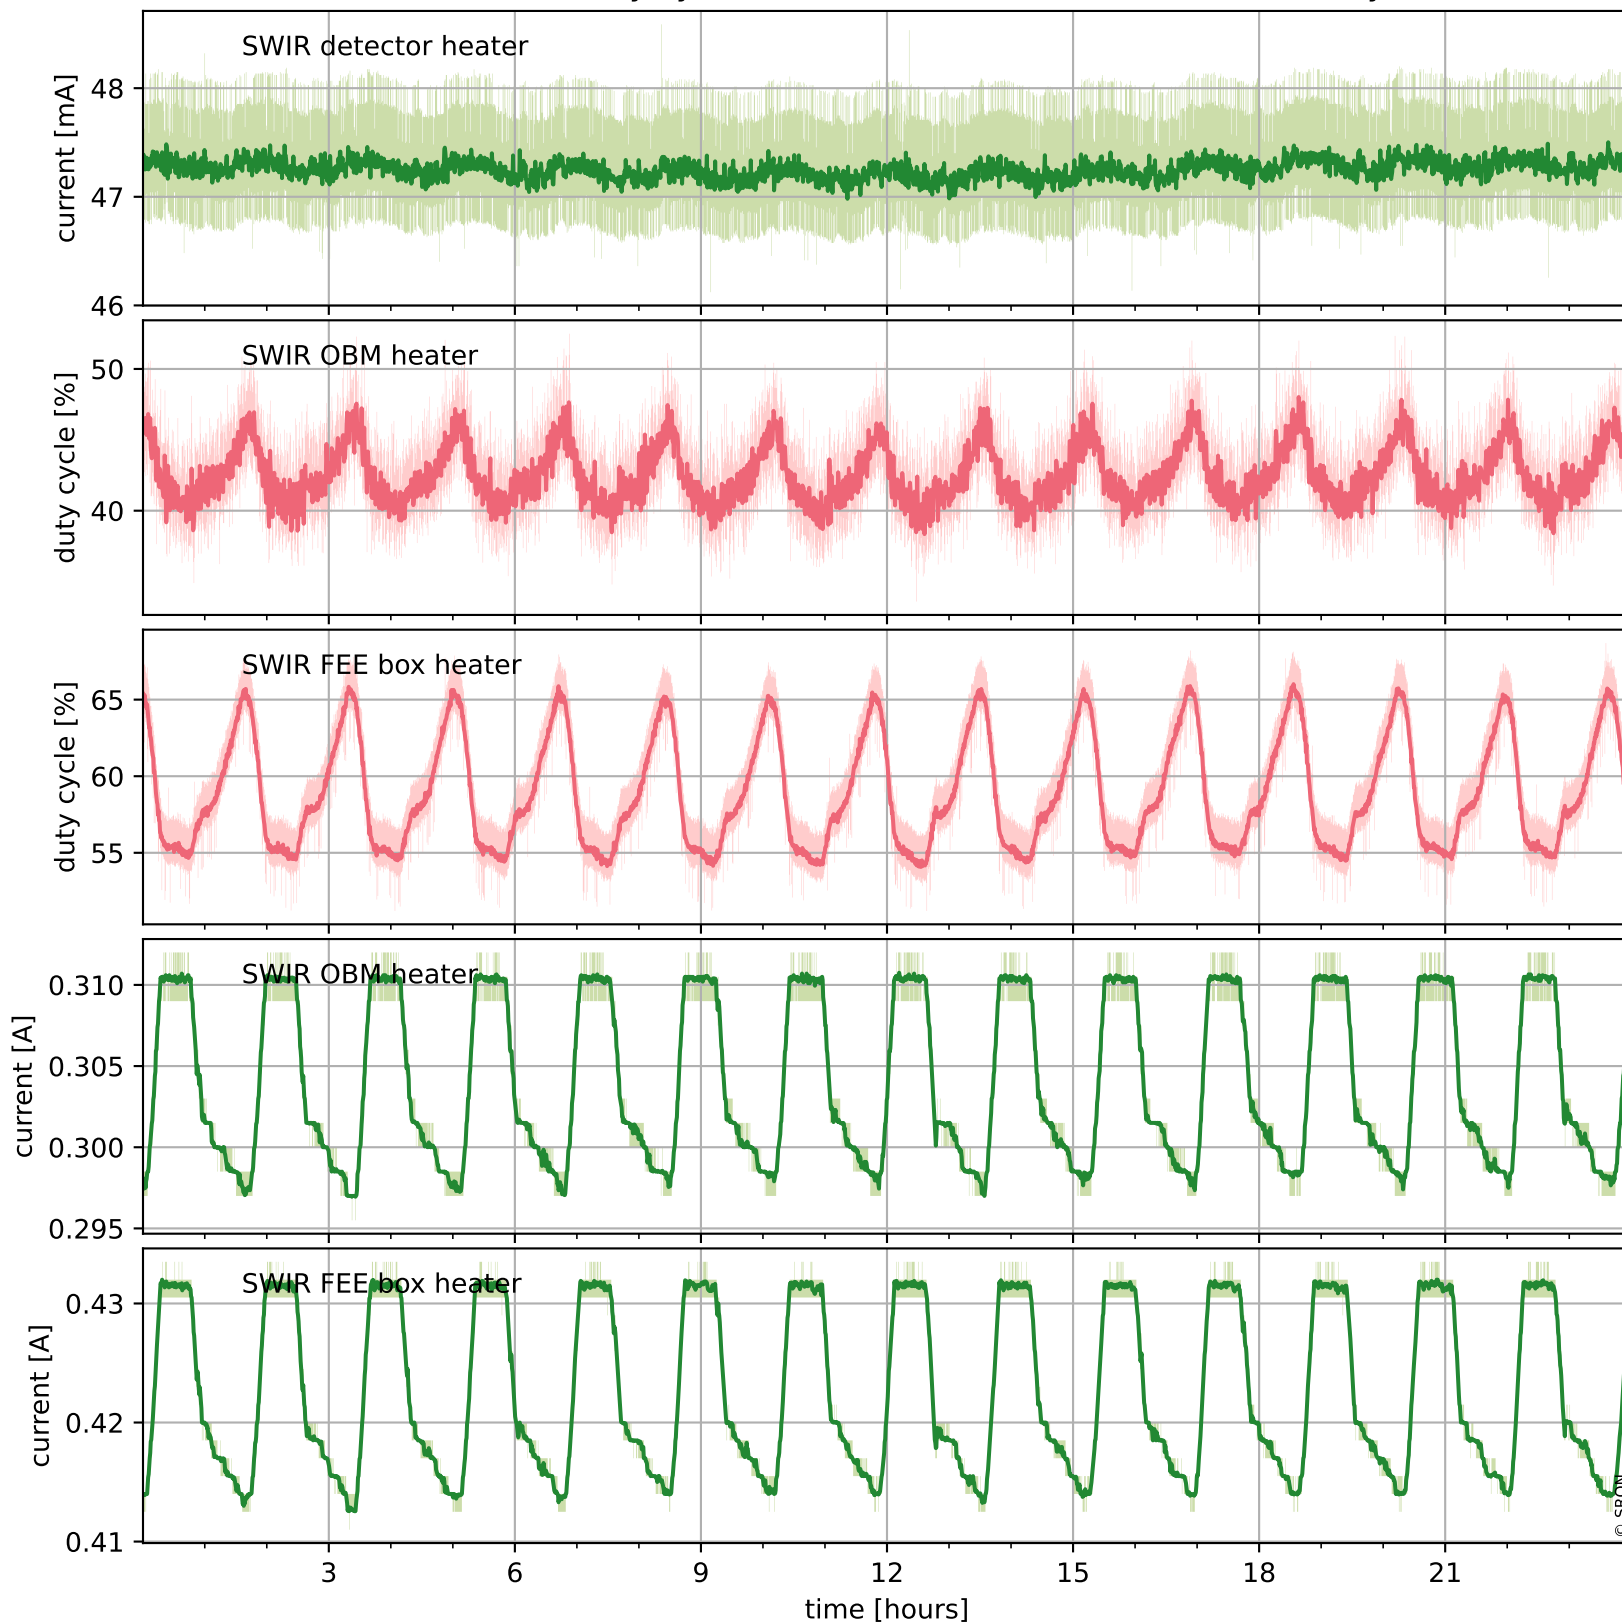

Tropomi SWIR housekeeping data

orbits : [29789, 29802]
coverage : 2023-07-14 / 2023-07-15
created : 2023-08-21T09:43:25

Temperature of sensors relevant for SWIR (one day)

Tropomi SWIR housekeeping data

orbits : [29318, 29802]
coverage : 2023-06-10 / 2023-07-15
created : 2023-08-21T09:43:25

Temperature of sensors relevant for SWIR (last month)

Tropomi SWIR housekeeping data

orbits : [29789, 29802]
coverage : 2023-07-14 / 2023-07-15
created : 2023-08-21T09:43:25

Current and duty cycle of 3 heaters relevant for SWIR (one day)

Tropomi SWIR housekeeping data

orbits : [29318, 29802]
coverage : 2023-06-10 / 2023-07-15
created : 2023-08-21T09:43:26

Current and duty cycle of 3 heaters relevant for SWIR (last month)

Tropomi SWIR housekeeping data

orbits : [29789, 29802]
coverage : 2023-07-14 / 2023-07-15
created : 2023-08-21T09:43:26

Temperature of sensors at the SWIR front-end electronics (one day)

Tropomi SWIR housekeeping data

orbits : [29318, 29802]
coverage : 2023-06-10 / 2023-07-15
created : 2023-08-21T09:43:27