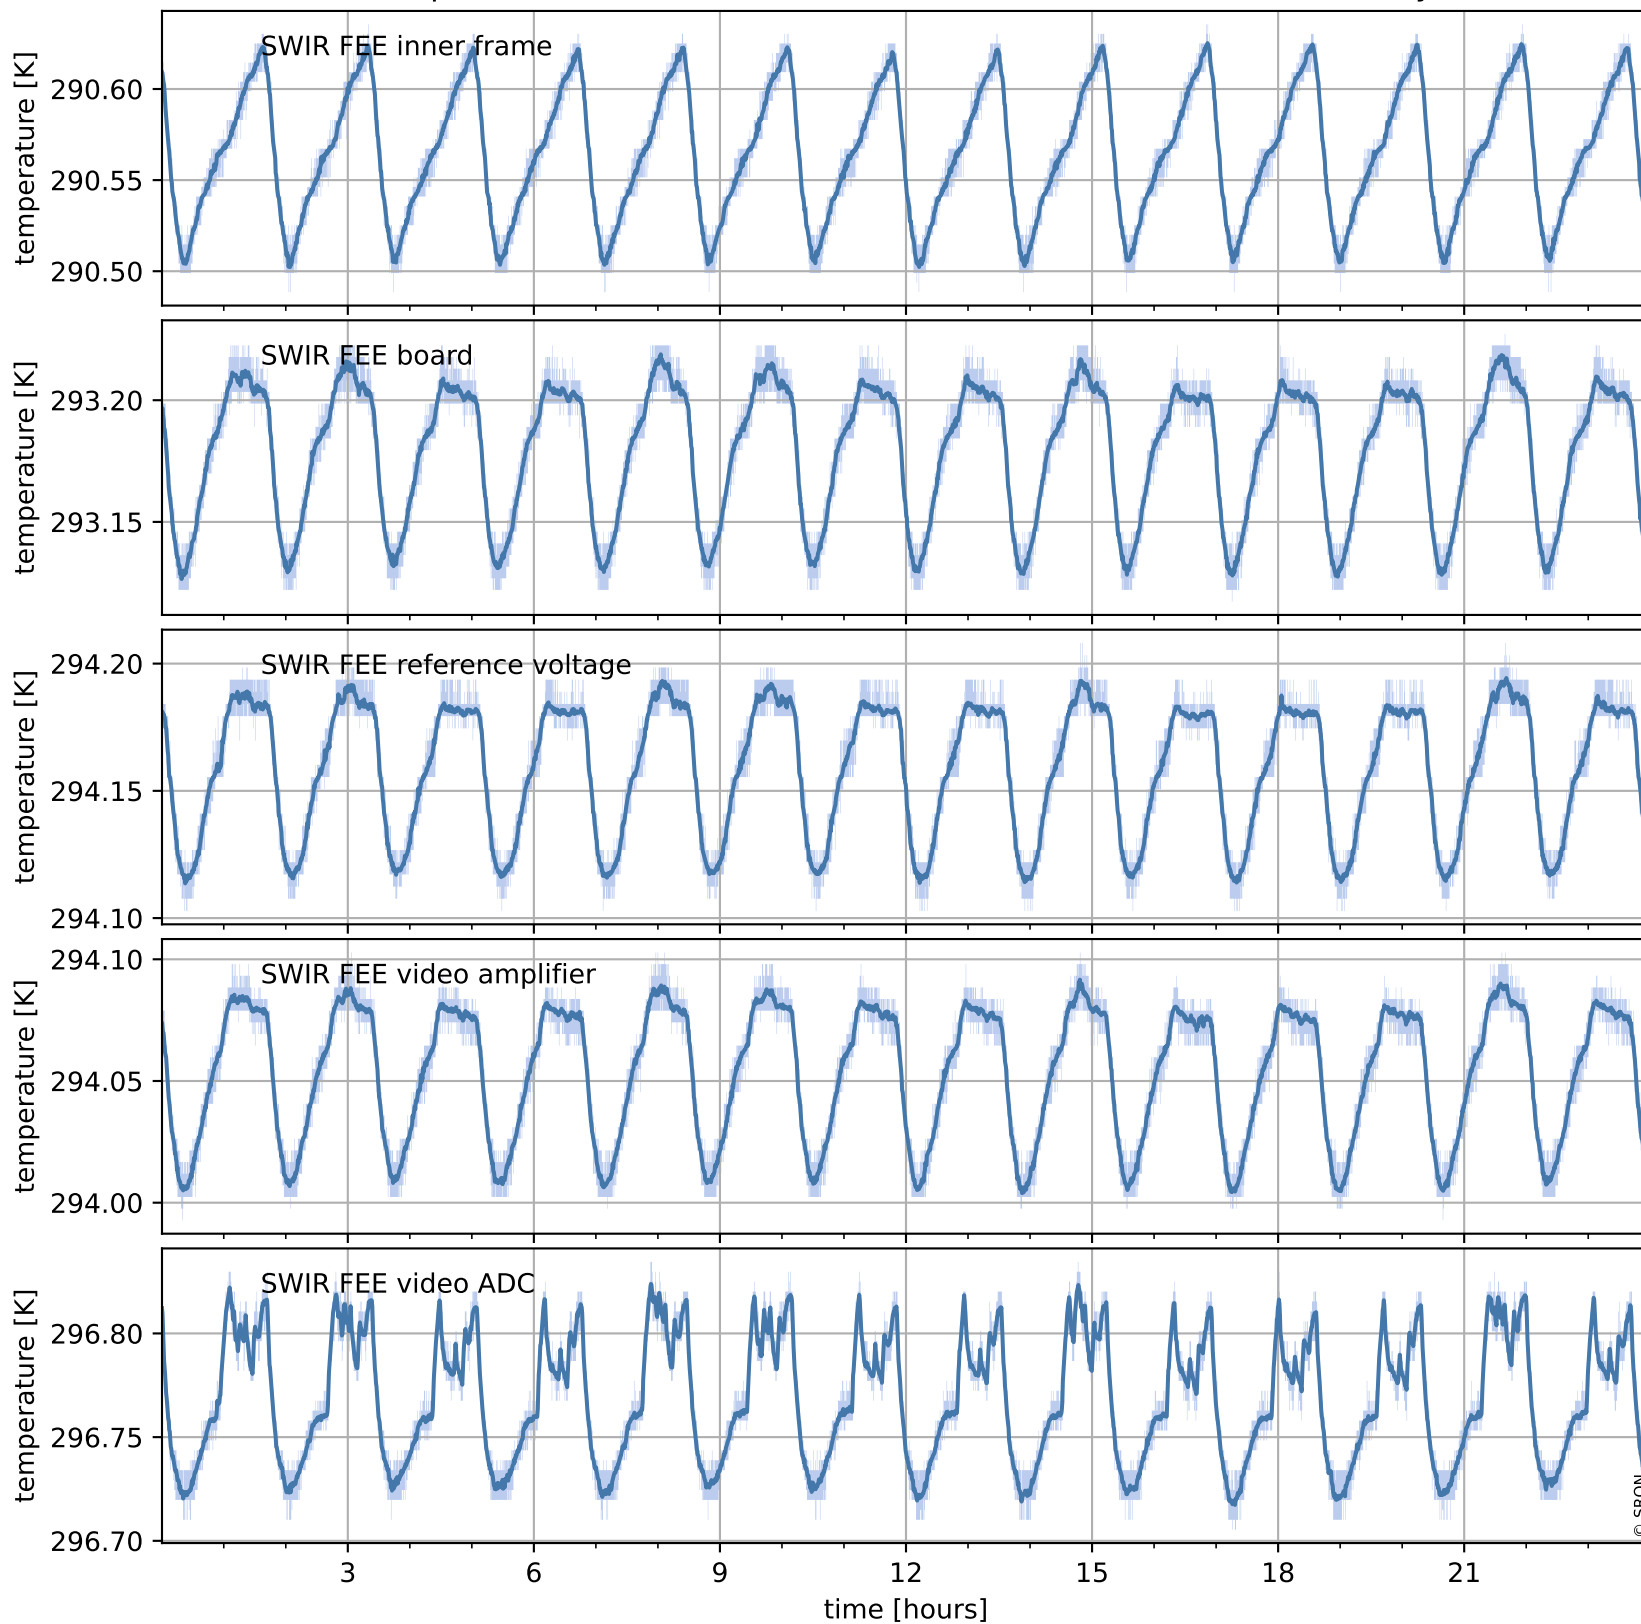

Tropomi SWIR housekeeping data

orbits : [29789, 29802]
coverage : 2023-07-14 / 2023-07-15
created : 2023-08-21T09:43:25

Temperature of sensors relevant for SWIR (one day)

Tropomi SWIR housekeeping data

orbits : [29318, 29802]
coverage : 2023-06-10 / 2023-07-15
created : 2023-08-21T09:43:25

Temperature of sensors relevant for SWIR (last month)

Tropomi SWIR housekeeping data

orbits : [29789, 29802]
coverage : 2023-07-14 / 2023-07-15
created : 2023-08-21T09:43:25

Current and duty cycle of 3 heaters relevant for SWIR (one day)

Tropomi SWIR housekeeping data

orbits : [29318, 29802]
coverage : 2023-06-10 / 2023-07-15
created : 2023-08-21T09:43:26

Current and duty cycle of 3 heaters relevant for SWIR (last month)

Tropomi SWIR housekeeping data

orbits : [29789, 29802]
coverage : 2023-07-14 / 2023-07-15
created : 2023-08-21T09:43:26

Temperature of sensors at the SWIR front-end electronics (one day)

Tropomi SWIR housekeeping data

orbits : [29318, 29802]
coverage : 2023-06-10 / 2023-07-15
created : 2023-08-21T09:43:27