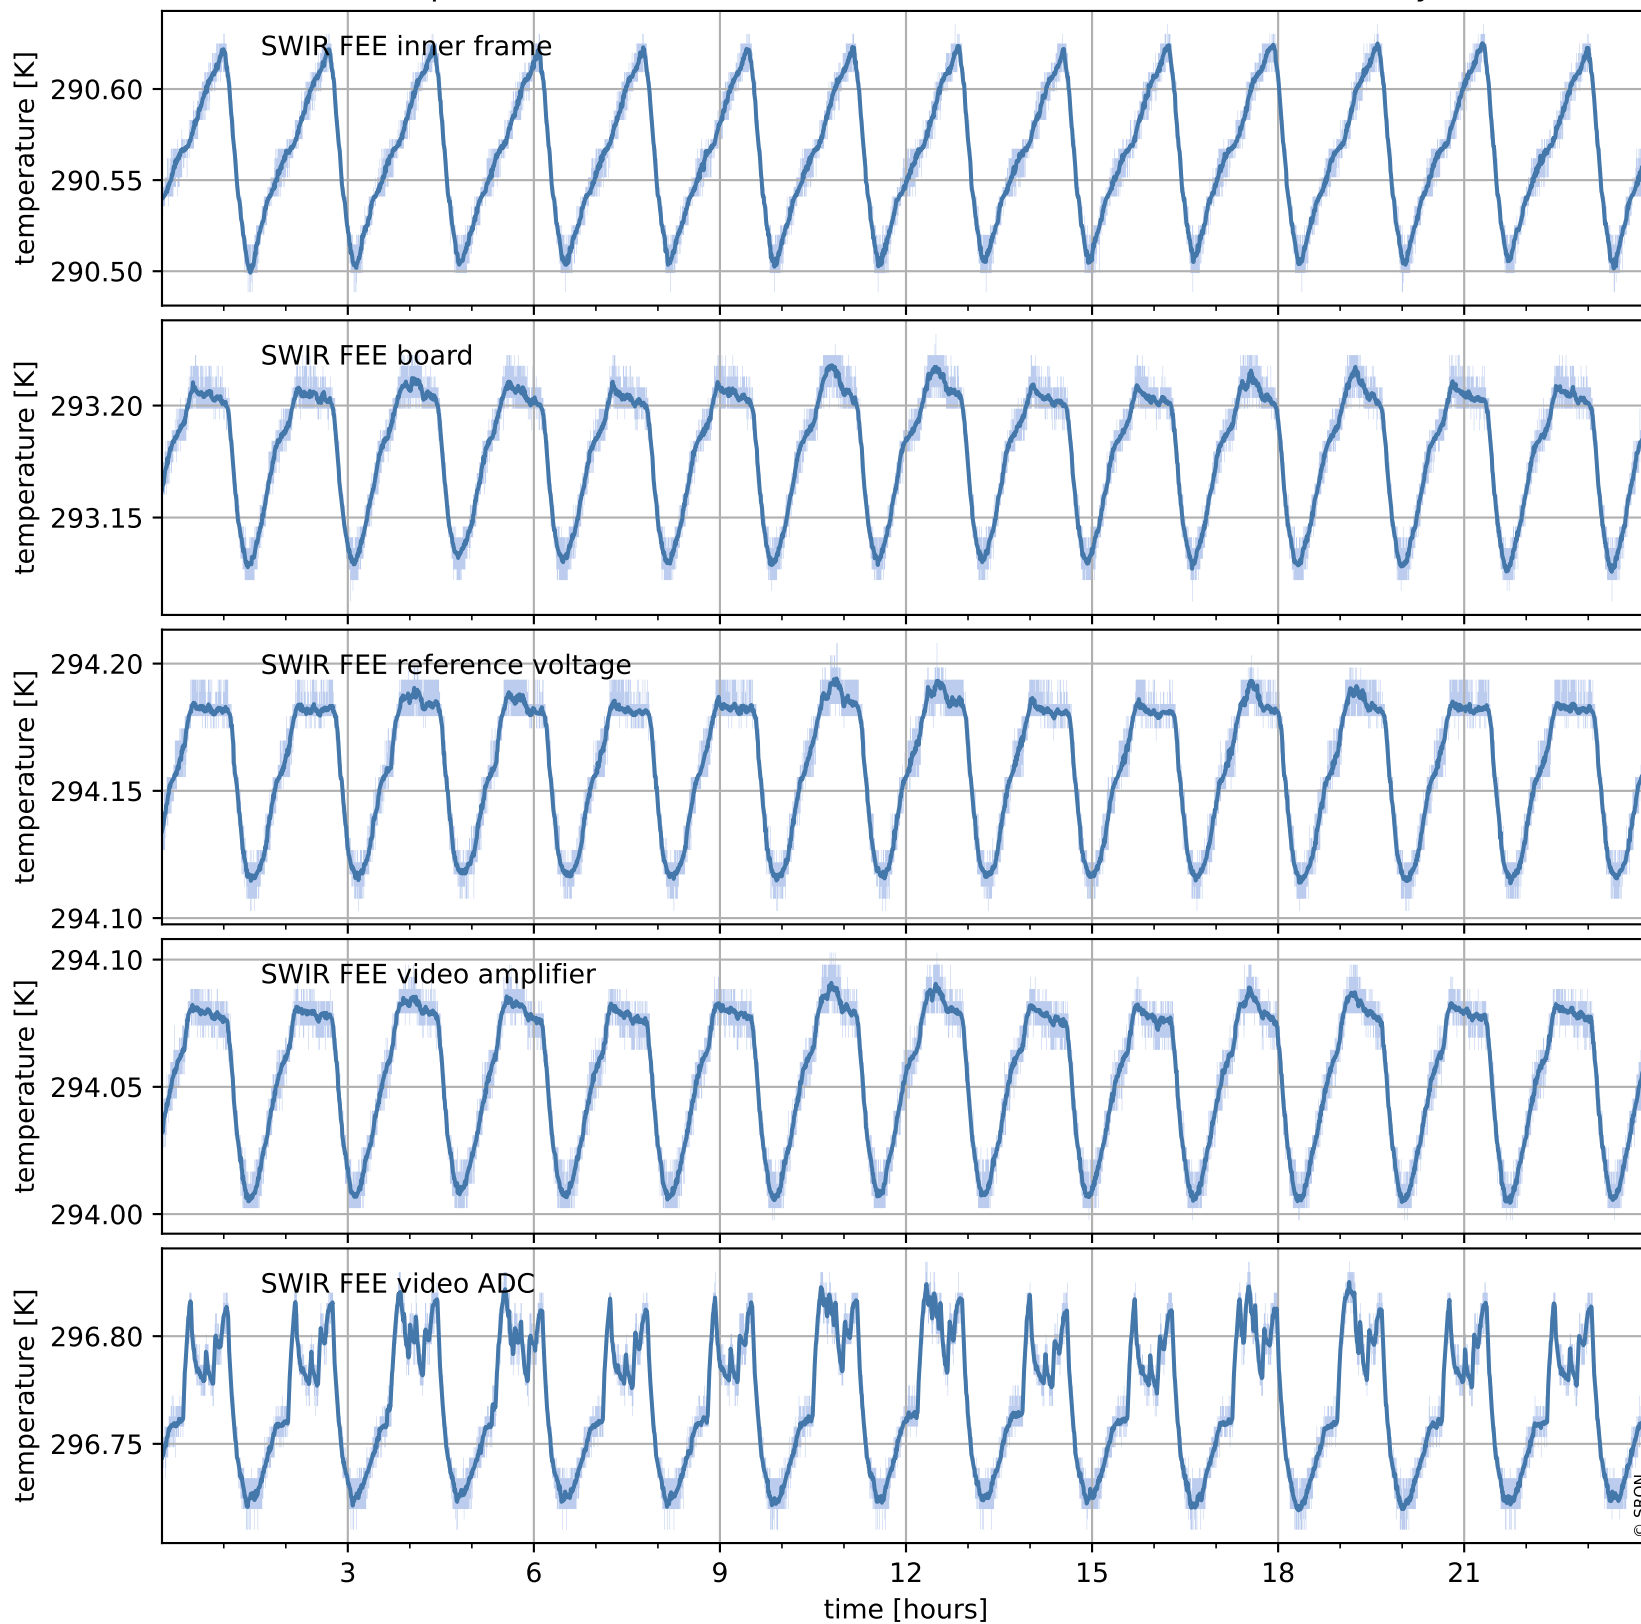

Tropomi SWIR housekeeping data

orbits : [29817, 29830]
coverage : 2023-07-16 / 2023-07-17
created : 2023-08-21T09:43:29

Temperature of sensors relevant for SWIR (one day)

Tropomi SWIR housekeeping data

orbits : [29346, 29830]
coverage : 2023-06-12 / 2023-07-17
created : 2023-08-21T09:43:30

Temperature of sensors relevant for SWIR (last month)

Tropomi SWIR housekeeping data

orbits : [29817, 29830]
coverage : 2023-07-16 / 2023-07-17
created : 2023-08-21T09:43:30

Current and duty cycle of 3 heaters relevant for SWIR (one day)

Tropomi SWIR housekeeping data

orbits : [29346, 29830]
coverage : 2023-06-12 / 2023-07-17
created : 2023-08-21T09:43:31

Current and duty cycle of 3 heaters relevant for SWIR (last month)

Tropomi SWIR housekeeping data

orbits : [29817, 29830]
coverage : 2023-07-16 / 2023-07-17
created : 2023-08-21T09:43:31

Temperature of sensors at the SWIR front-end electronics (one day)

Tropomi SWIR housekeeping data

orbits : [29346, 29830]
coverage : 2023-06-12 / 2023-07-17
created : 2023-08-21T09:43:31