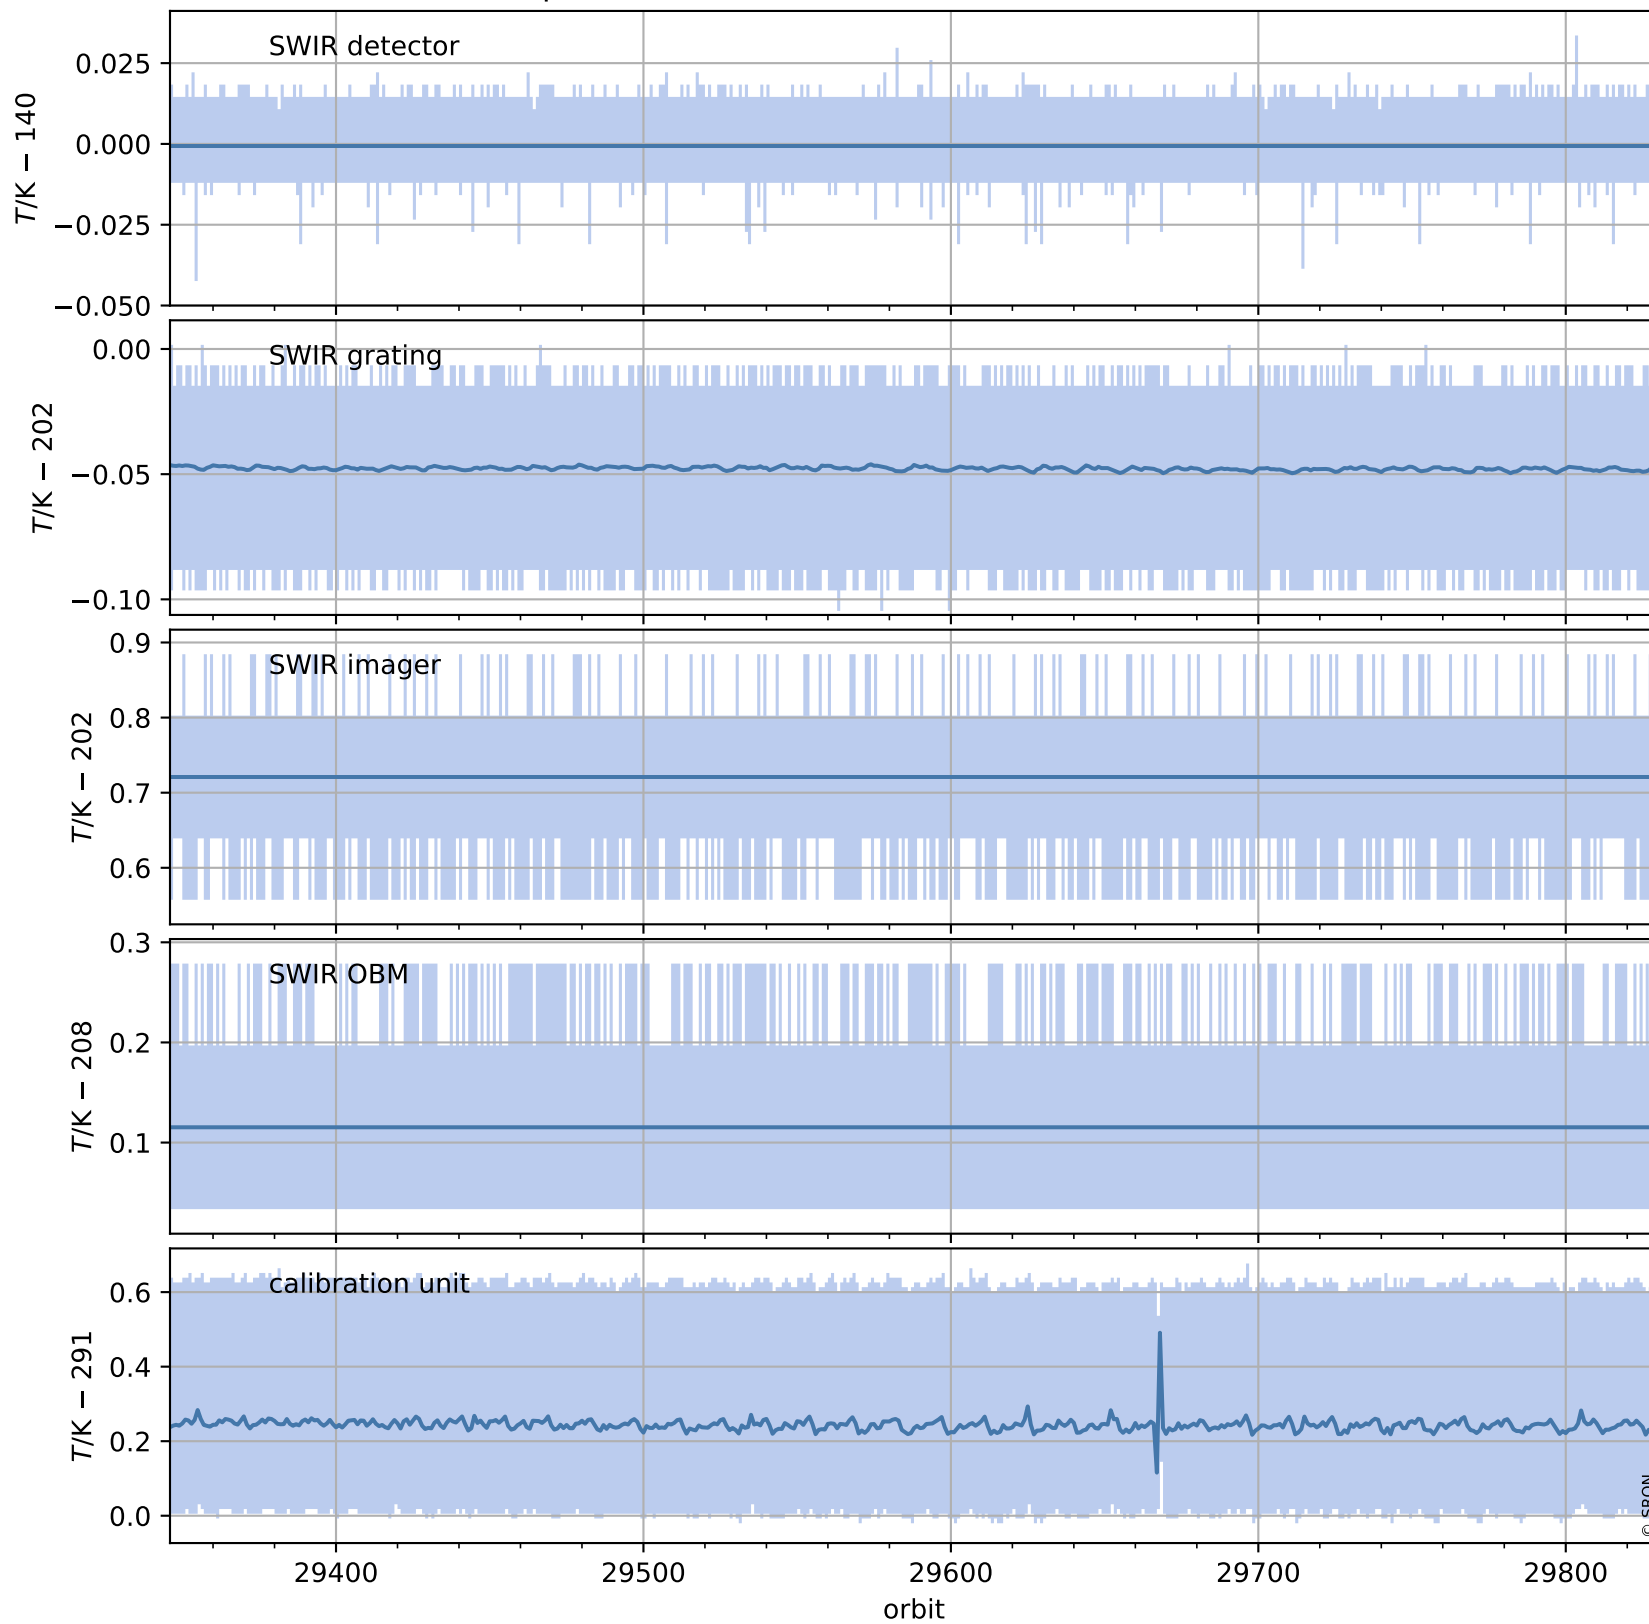

Tropomi SWIR housekeeping data

orbits : [29817, 29830]
coverage : 2023-07-16 / 2023-07-17
created : 2023-08-21T09:43:29

Temperature of sensors relevant for SWIR (one day)

Tropomi SWIR housekeeping data

orbits : [29346, 29830]
coverage : 2023-06-12 / 2023-07-17
created : 2023-08-21T09:43:30

Temperature of sensors relevant for SWIR (last month)

Tropomi SWIR housekeeping data

orbits : [29817, 29830]
coverage : 2023-07-16 / 2023-07-17
created : 2023-08-21T09:43:30

Current and duty cycle of 3 heaters relevant for SWIR (one day)

Tropomi SWIR housekeeping data

orbits : [29346, 29830]
coverage : 2023-06-12 / 2023-07-17
created : 2023-08-21T09:43:31

Current and duty cycle of 3 heaters relevant for SWIR (last month)

Tropomi SWIR housekeeping data

orbits : [29817, 29830]
coverage : 2023-07-16 / 2023-07-17
created : 2023-08-21T09:43:31

Temperature of sensors at the SWIR front-end electronics (one day)

Tropomi SWIR housekeeping data

orbits : [29346, 29830]
coverage : 2023-06-12 / 2023-07-17
created : 2023-08-21T09:43:31