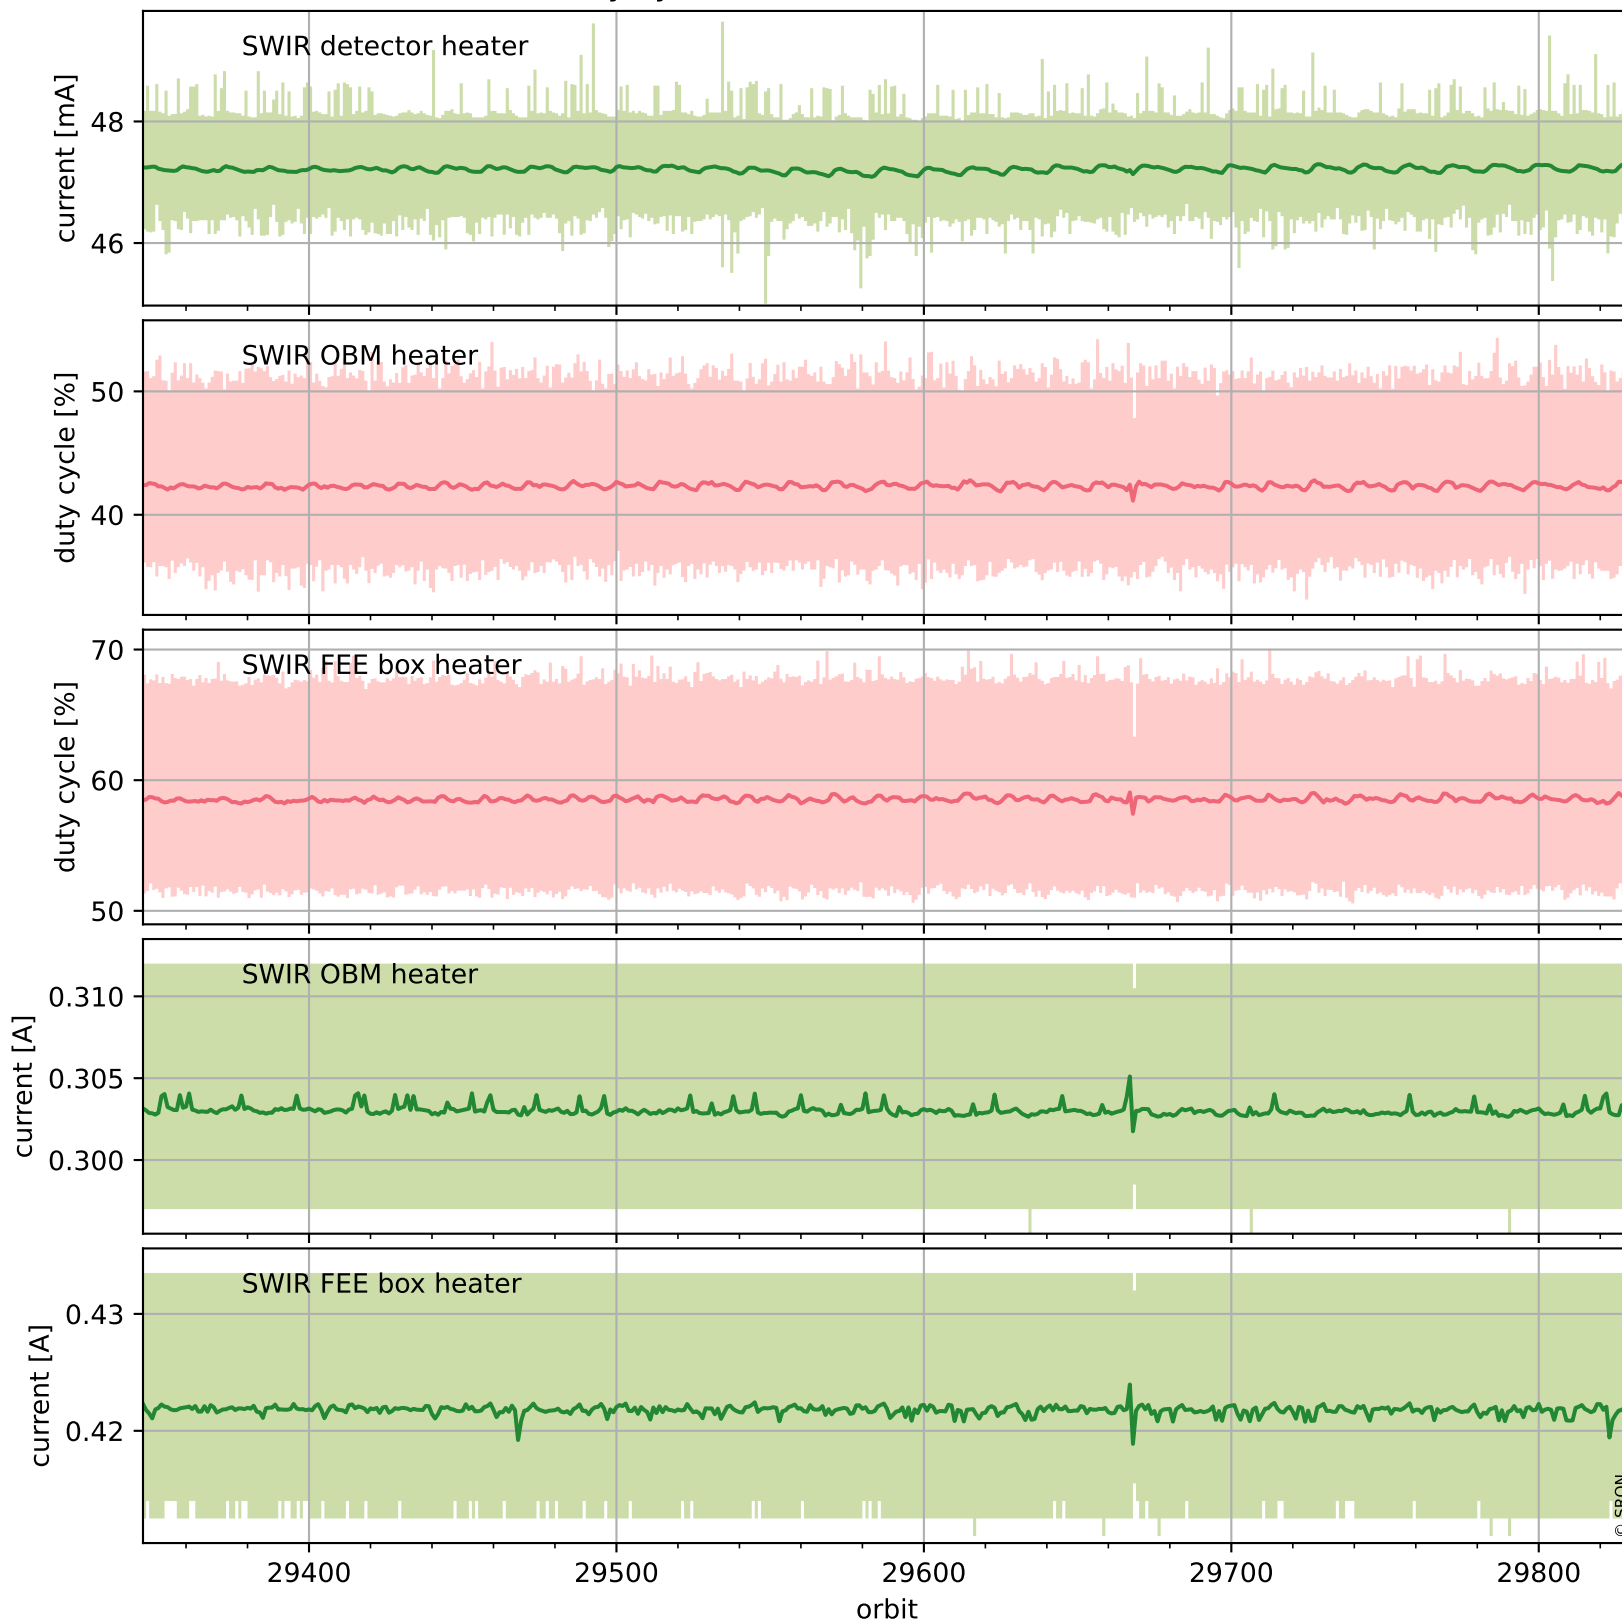

Tropomi SWIR housekeeping data

orbits : [29817, 29830]
coverage : 2023-07-16 / 2023-07-17
created : 2023-08-21T09:43:29

Temperature of sensors relevant for SWIR (one day)

Tropomi SWIR housekeeping data

orbits : [29346, 29830]
coverage : 2023-06-12 / 2023-07-17
created : 2023-08-21T09:43:30

Temperature of sensors relevant for SWIR (last month)

Tropomi SWIR housekeeping data

orbits : [29817, 29830]
coverage : 2023-07-16 / 2023-07-17
created : 2023-08-21T09:43:30

Current and duty cycle of 3 heaters relevant for SWIR (one day)

Tropomi SWIR housekeeping data

orbits : [29346, 29830]
coverage : 2023-06-12 / 2023-07-17
created : 2023-08-21T09:43:31

Current and duty cycle of 3 heaters relevant for SWIR (last month)

Tropomi SWIR housekeeping data

orbits : [29817, 29830]
coverage : 2023-07-16 / 2023-07-17
created : 2023-08-21T09:43:31

Temperature of sensors at the SWIR front-end electronics (one day)

Tropomi SWIR housekeeping data

orbits : [29346, 29830]
coverage : 2023-06-12 / 2023-07-17
created : 2023-08-21T09:43:31