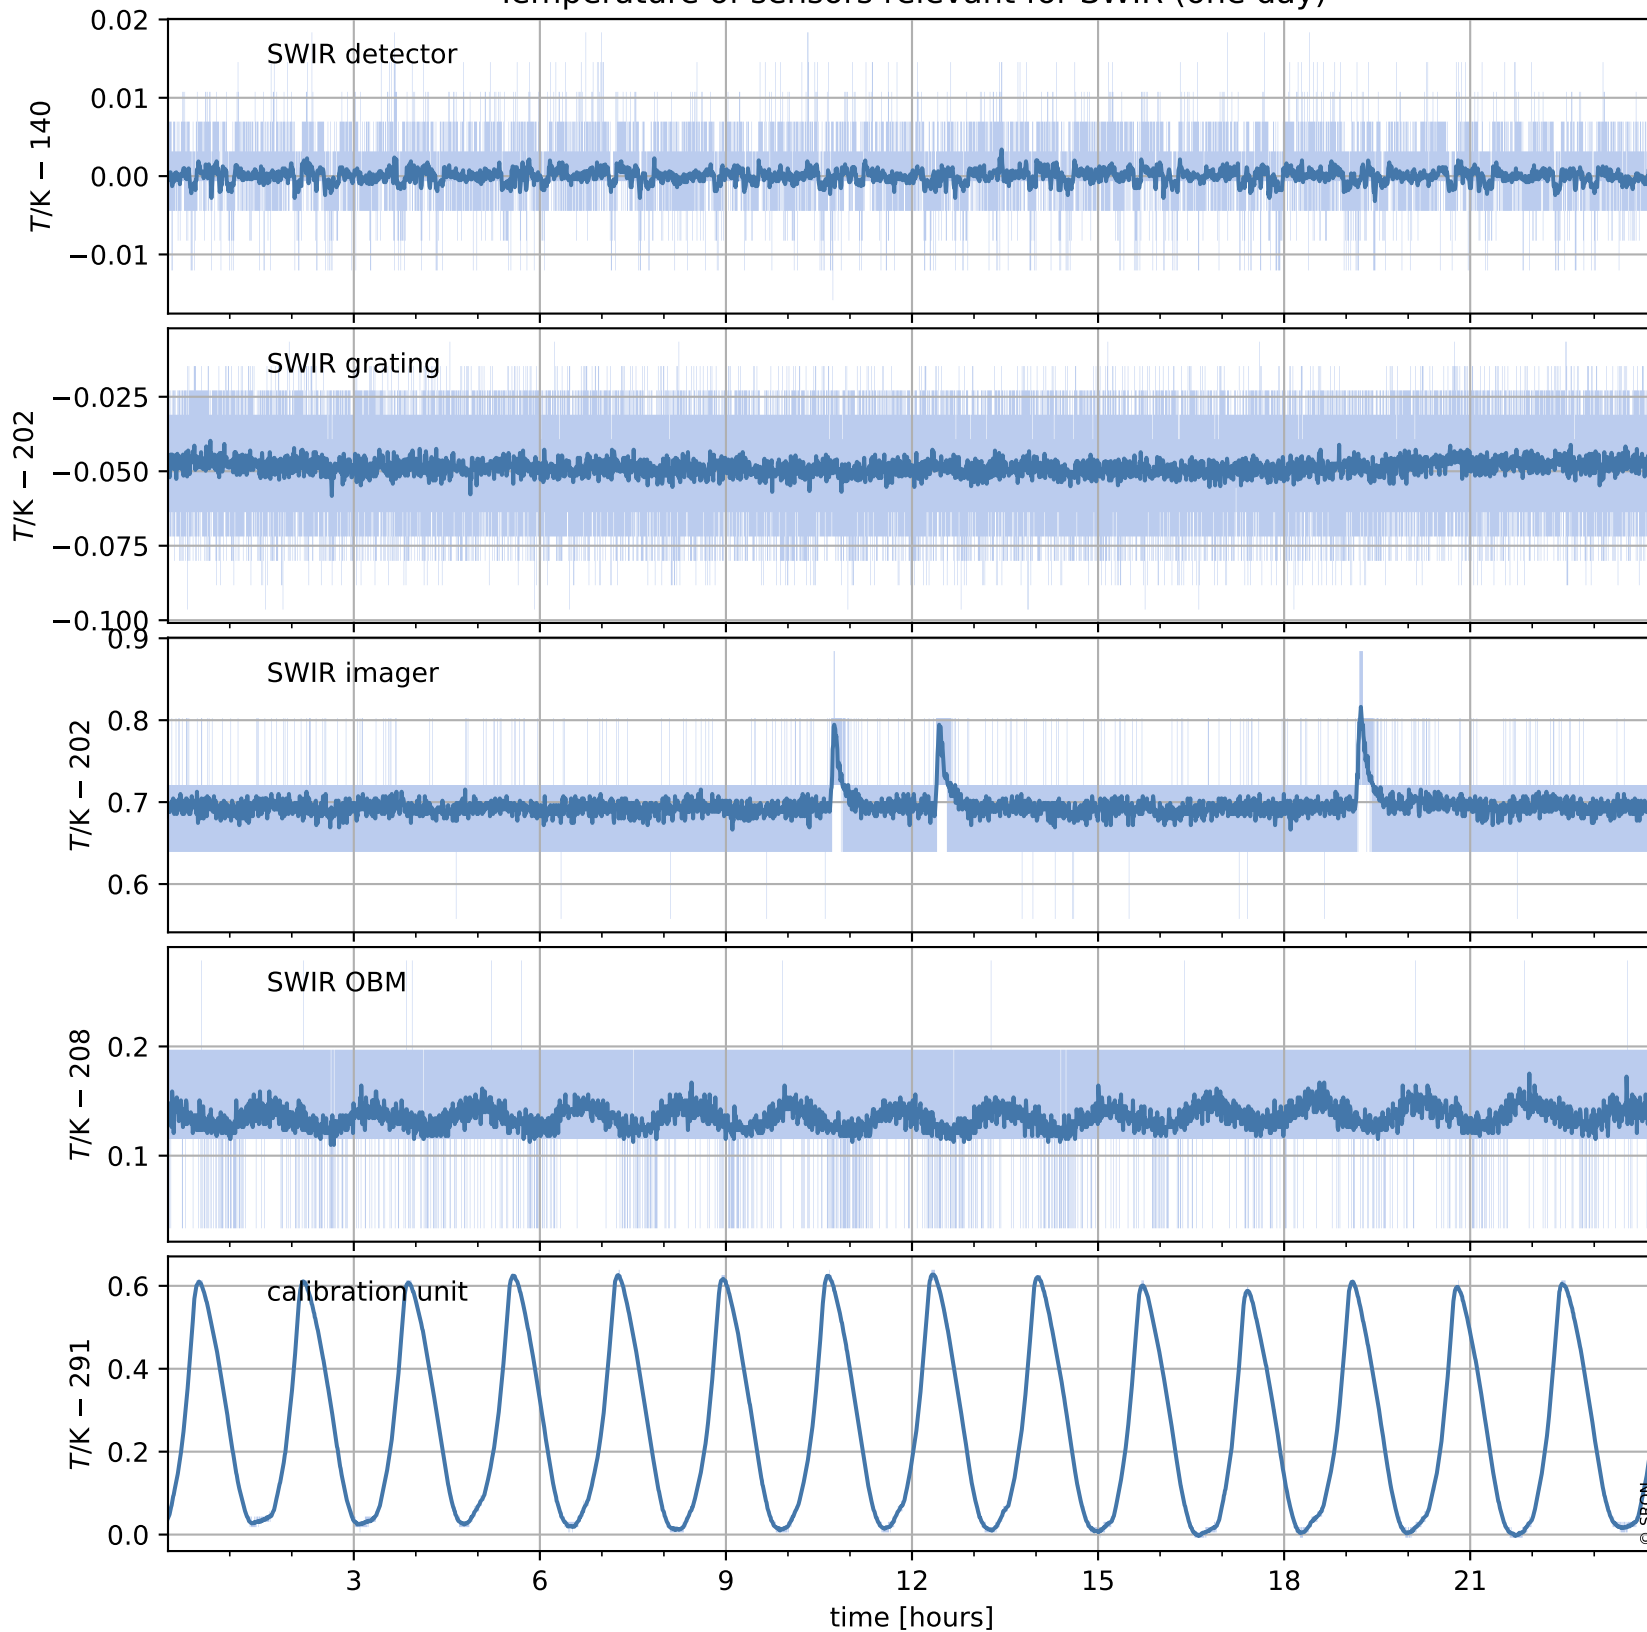

Tropomi SWIR housekeeping data

orbits : [29817, 29830]
coverage : 2023-07-16 / 2023-07-17
created : 2023-08-21T09:43:29

Temperature of sensors relevant for SWIR (one day)

Tropomi SWIR housekeeping data

orbits : [29346, 29830]
coverage : 2023-06-12 / 2023-07-17
created : 2023-08-21T09:43:30

Temperature of sensors relevant for SWIR (last month)

Tropomi SWIR housekeeping data

orbits : [29817, 29830]
coverage : 2023-07-16 / 2023-07-17
created : 2023-08-21T09:43:30

Current and duty cycle of 3 heaters relevant for SWIR (one day)