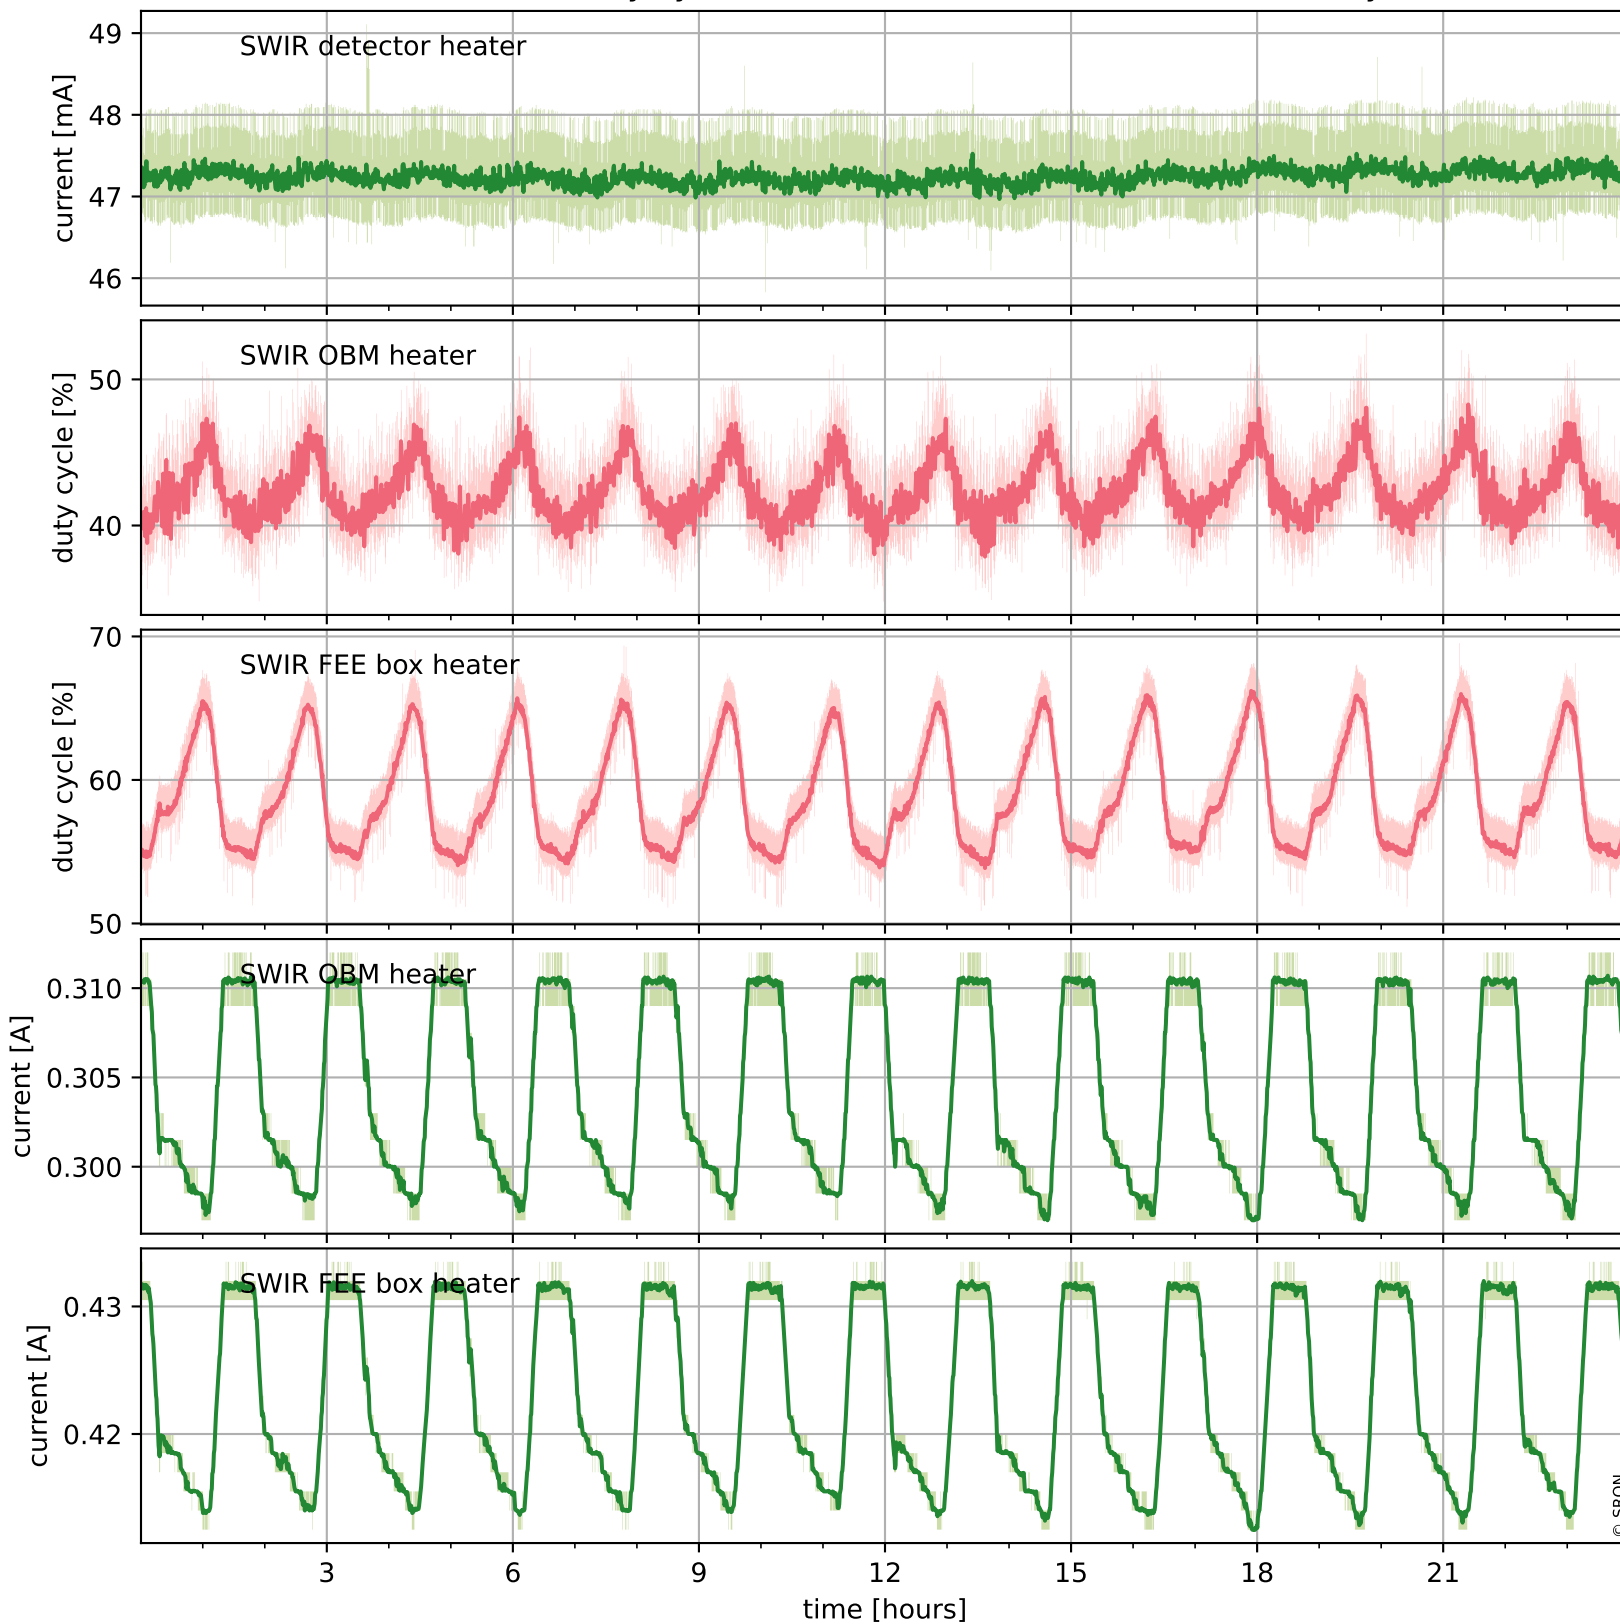

Tropomi SWIR housekeeping data

orbits : [29817, 29830]
coverage : 2023-07-16 / 2023-07-17
created : 2023-08-21T09:43:29

Temperature of sensors relevant for SWIR (one day)

Tropomi SWIR housekeeping data

orbits : [29346, 29830]
coverage : 2023-06-12 / 2023-07-17
created : 2023-08-21T09:43:30

Temperature of sensors relevant for SWIR (last month)

Tropomi SWIR housekeeping data

orbits : [29817, 29830]
coverage : 2023-07-16 / 2023-07-17
created : 2023-08-21T09:43:30

Current and duty cycle of 3 heaters relevant for SWIR (one day)