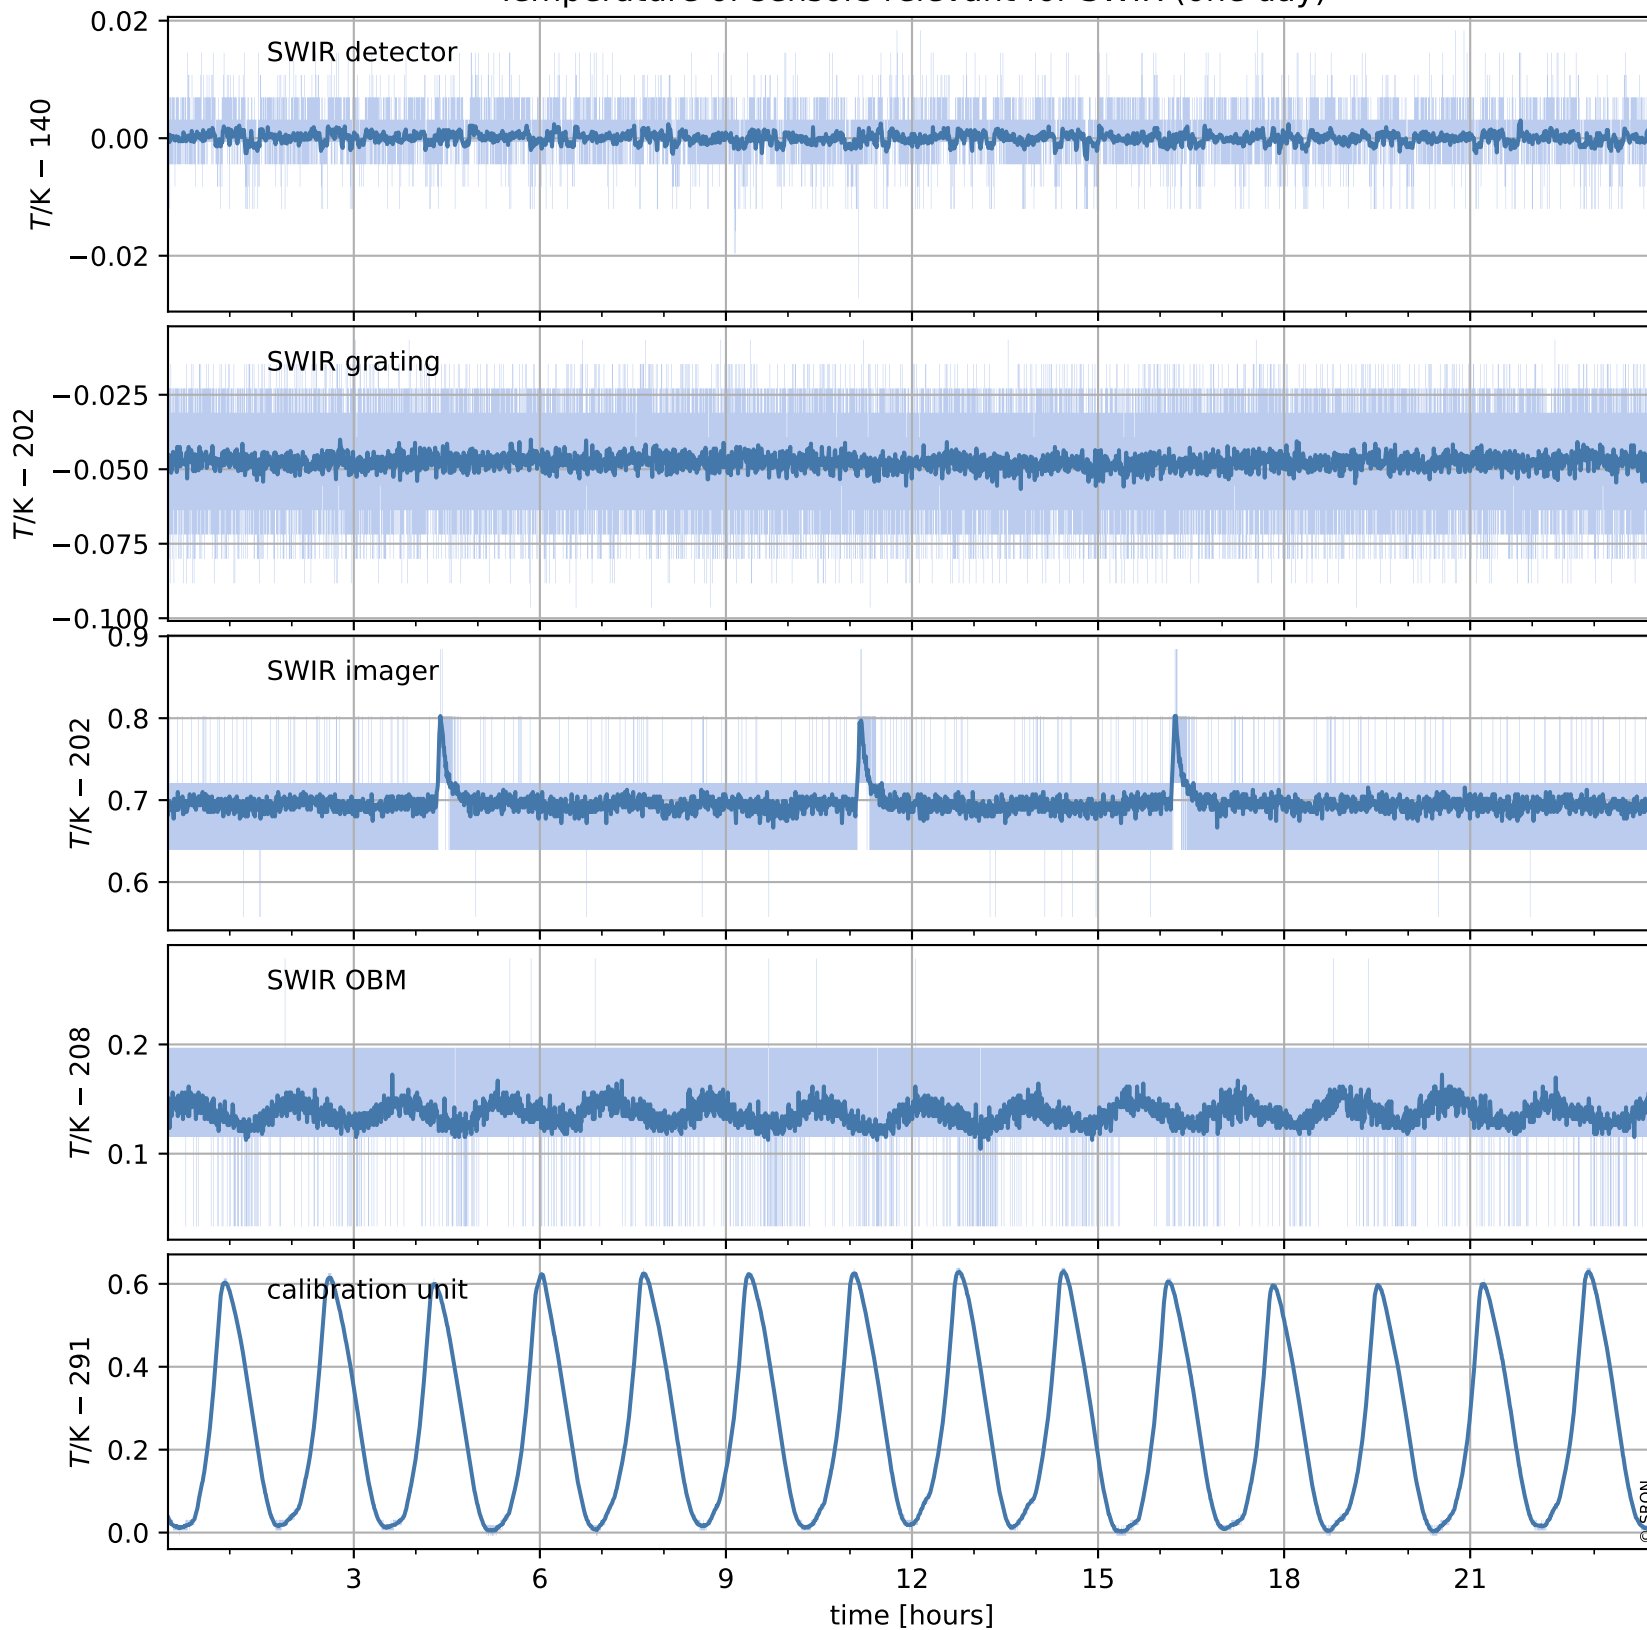

Tropomi SWIR housekeeping data

orbits : [29874, 29887]
coverage : 2023-07-20 / 2023-07-21
created : 2023-08-21T09:43:39

Temperature of sensors relevant for SWIR (one day)

Tropomi SWIR housekeeping data

orbits : [29403, 29887]
coverage : 2023-06-16 / 2023-07-21
created : 2023-08-21T09:43:39

Temperature of sensors relevant for SWIR (last month)

Tropomi SWIR housekeeping data

orbits : [29874, 29887]
coverage : 2023-07-20 / 2023-07-21
created : 2023-08-21T09:43:39

Current and duty cycle of 3 heaters relevant for SWIR (one day)