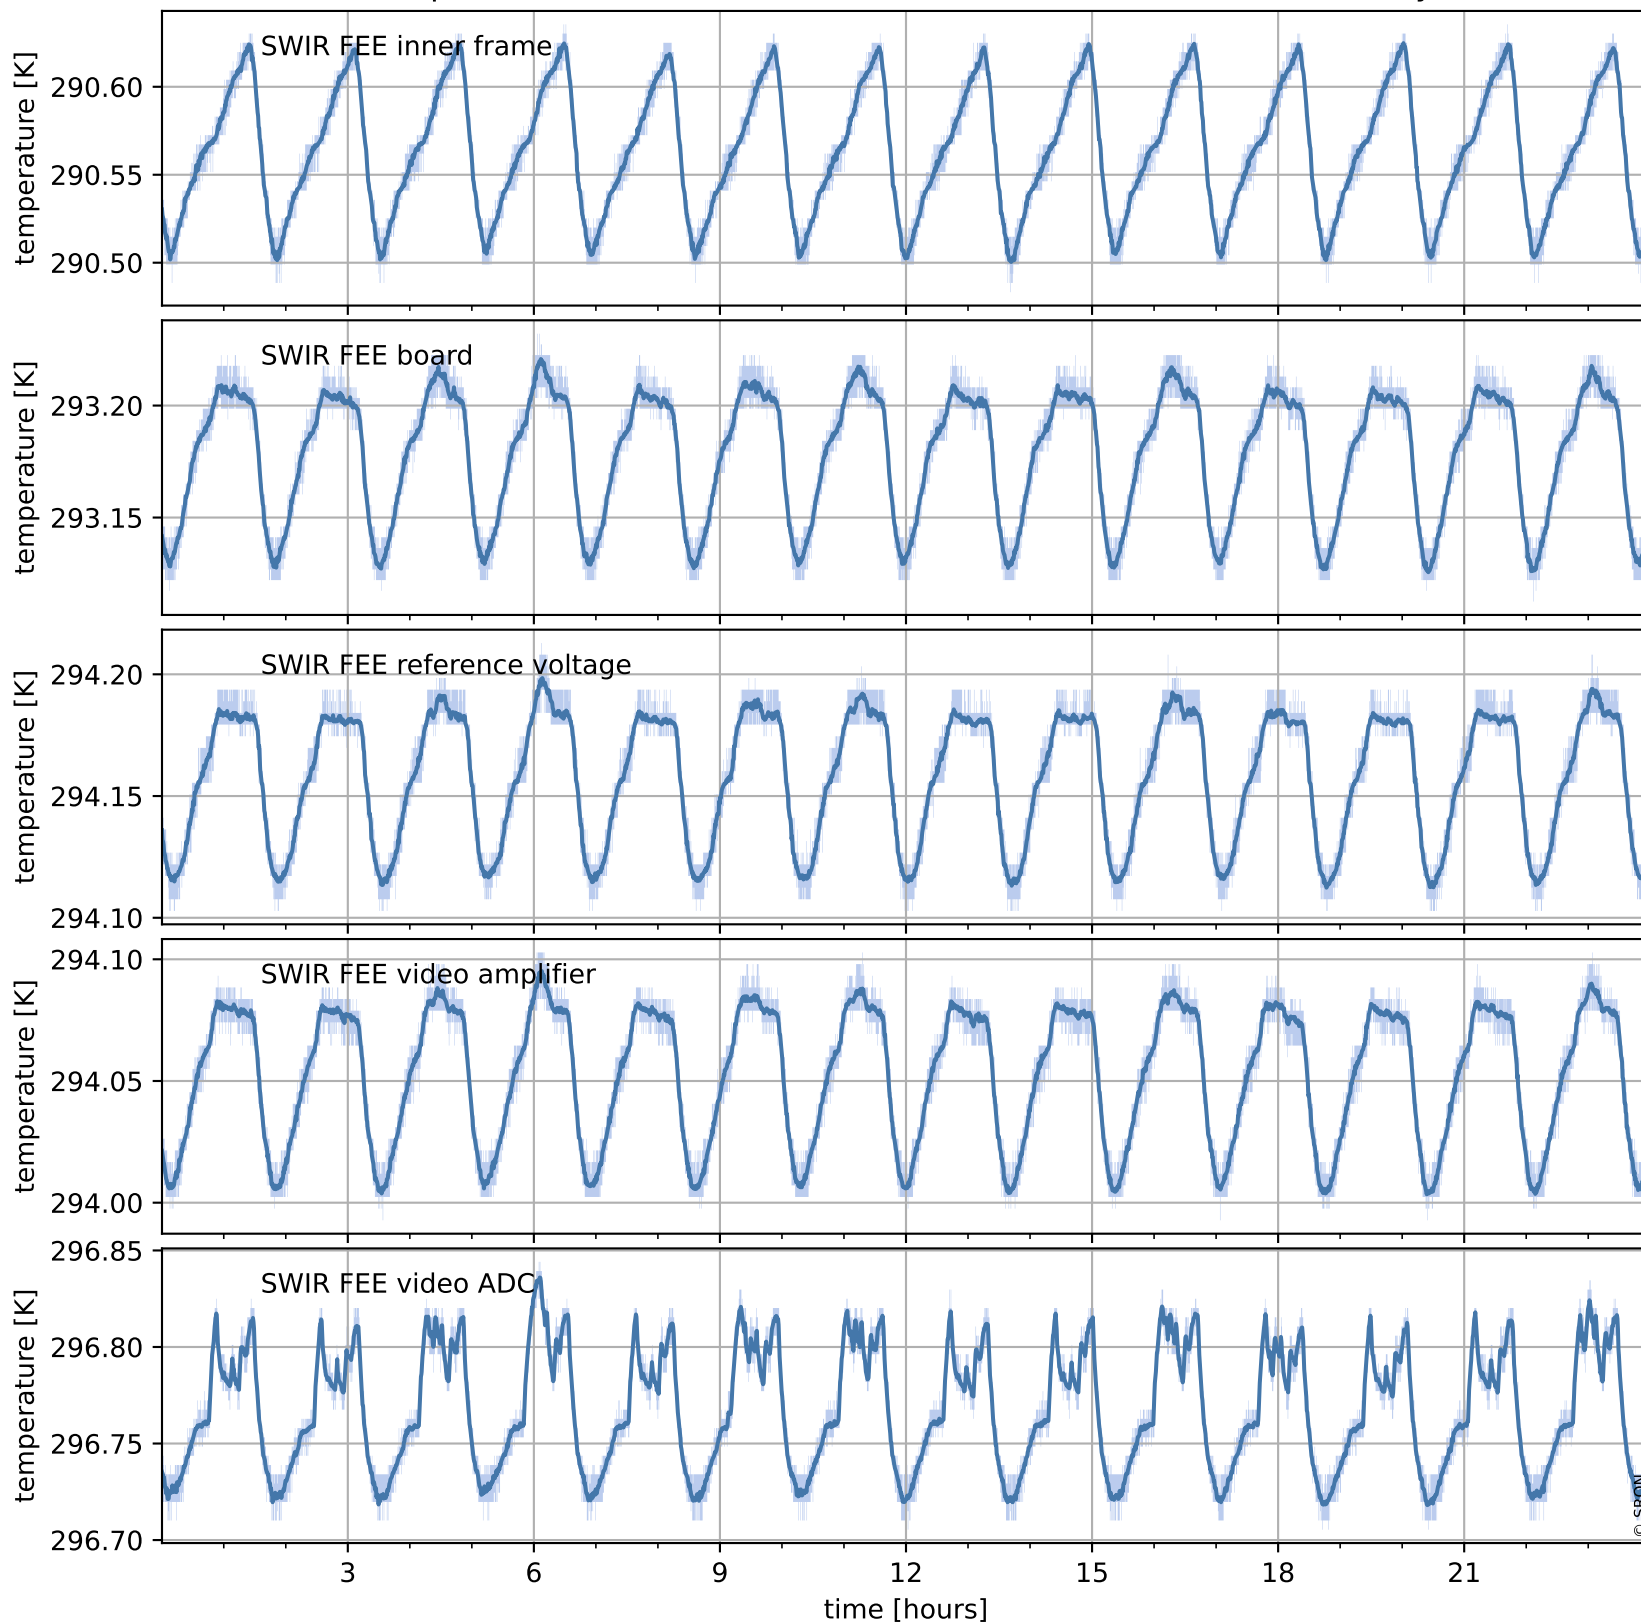

Tropomi SWIR housekeeping data

orbits : [29874, 29887]
coverage : 2023-07-20 / 2023-07-21
created : 2023-08-21T09:43:39

Temperature of sensors relevant for SWIR (one day)

Tropomi SWIR housekeeping data

orbits : [29403, 29887]
coverage : 2023-06-16 / 2023-07-21
created : 2023-08-21T09:43:39

Temperature of sensors relevant for SWIR (last month)

Tropomi SWIR housekeeping data

orbits : [29874, 29887]
coverage : 2023-07-20 / 2023-07-21
created : 2023-08-21T09:43:39

Current and duty cycle of 3 heaters relevant for SWIR (one day)

Tropomi SWIR housekeeping data

orbits : [29403, 29887]
coverage : 2023-06-16 / 2023-07-21
created : 2023-08-21T09:43:40

Current and duty cycle of 3 heaters relevant for SWIR (last month)

Tropomi SWIR housekeeping data

orbits : [29874, 29887]
coverage : 2023-07-20 / 2023-07-21
created : 2023-08-21T09:43:40

Temperature of sensors at the SWIR front-end electronics (one day)

Tropomi SWIR housekeeping data

orbits : [29403, 29887]
coverage : 2023-06-16 / 2023-07-21
created : 2023-08-21T09:43:41