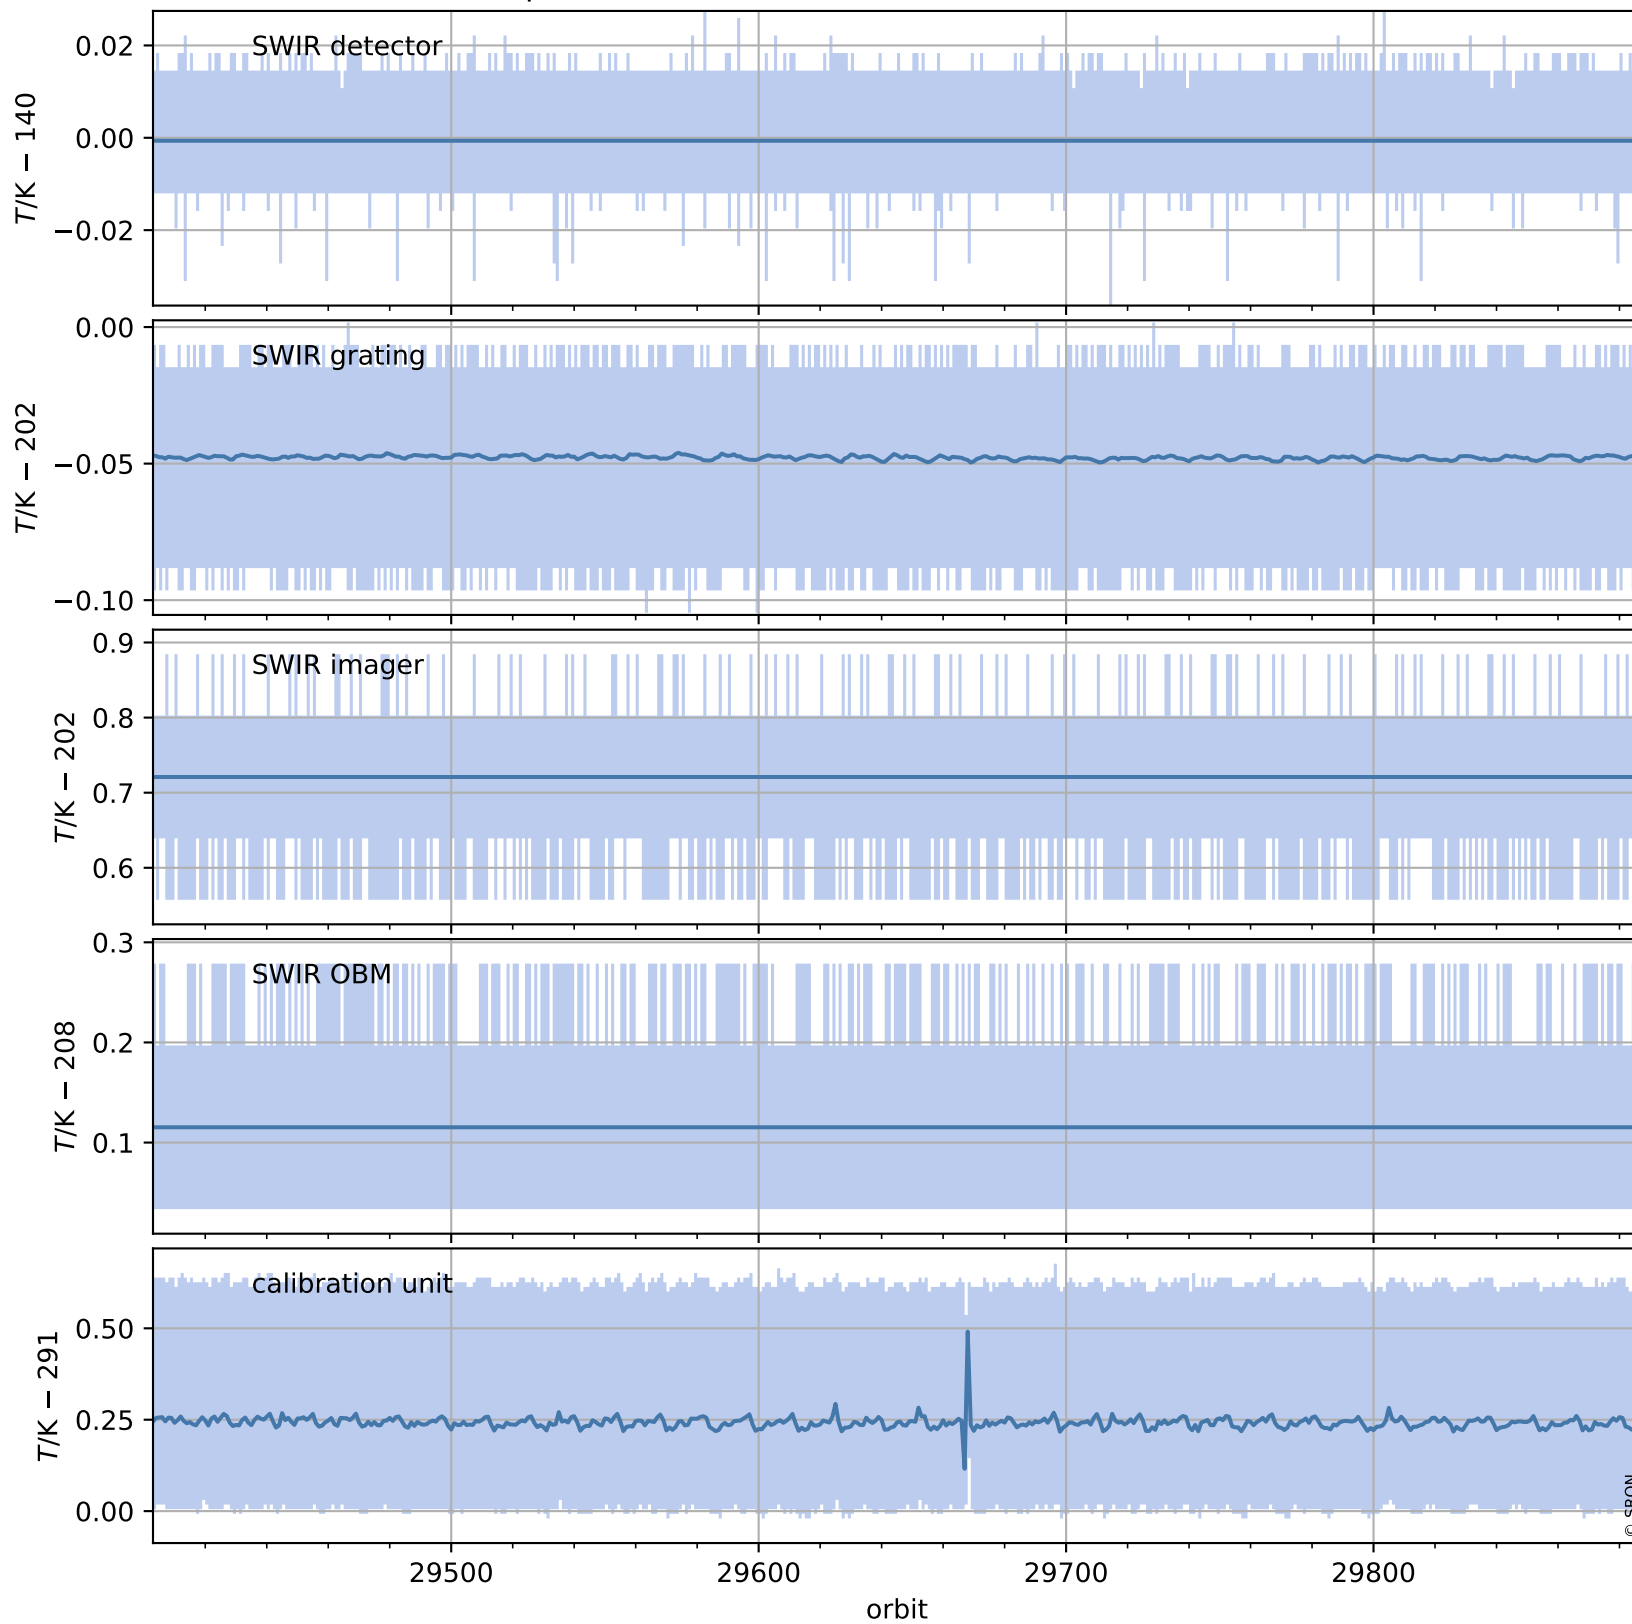

Tropomi SWIR housekeeping data

orbits : [29874, 29887]
coverage : 2023-07-20 / 2023-07-21
created : 2023-08-21T09:43:39

Temperature of sensors relevant for SWIR (one day)

Tropomi SWIR housekeeping data

orbits : [29403, 29887]
coverage : 2023-06-16 / 2023-07-21
created : 2023-08-21T09:43:39

Temperature of sensors relevant for SWIR (last month)

Tropomi SWIR housekeeping data

orbits : [29874, 29887]
coverage : 2023-07-20 / 2023-07-21
created : 2023-08-21T09:43:39

Current and duty cycle of 3 heaters relevant for SWIR (one day)

Tropomi SWIR housekeeping data

orbits : [29403, 29887]
coverage : 2023-06-16 / 2023-07-21
created : 2023-08-21T09:43:40

Current and duty cycle of 3 heaters relevant for SWIR (last month)

Tropomi SWIR housekeeping data

orbits : [29874, 29887]
coverage : 2023-07-20 / 2023-07-21
created : 2023-08-21T09:43:40

Temperature of sensors at the SWIR front-end electronics (one day)

Tropomi SWIR housekeeping data

orbits : [29403, 29887]
coverage : 2023-06-16 / 2023-07-21
created : 2023-08-21T09:43:41