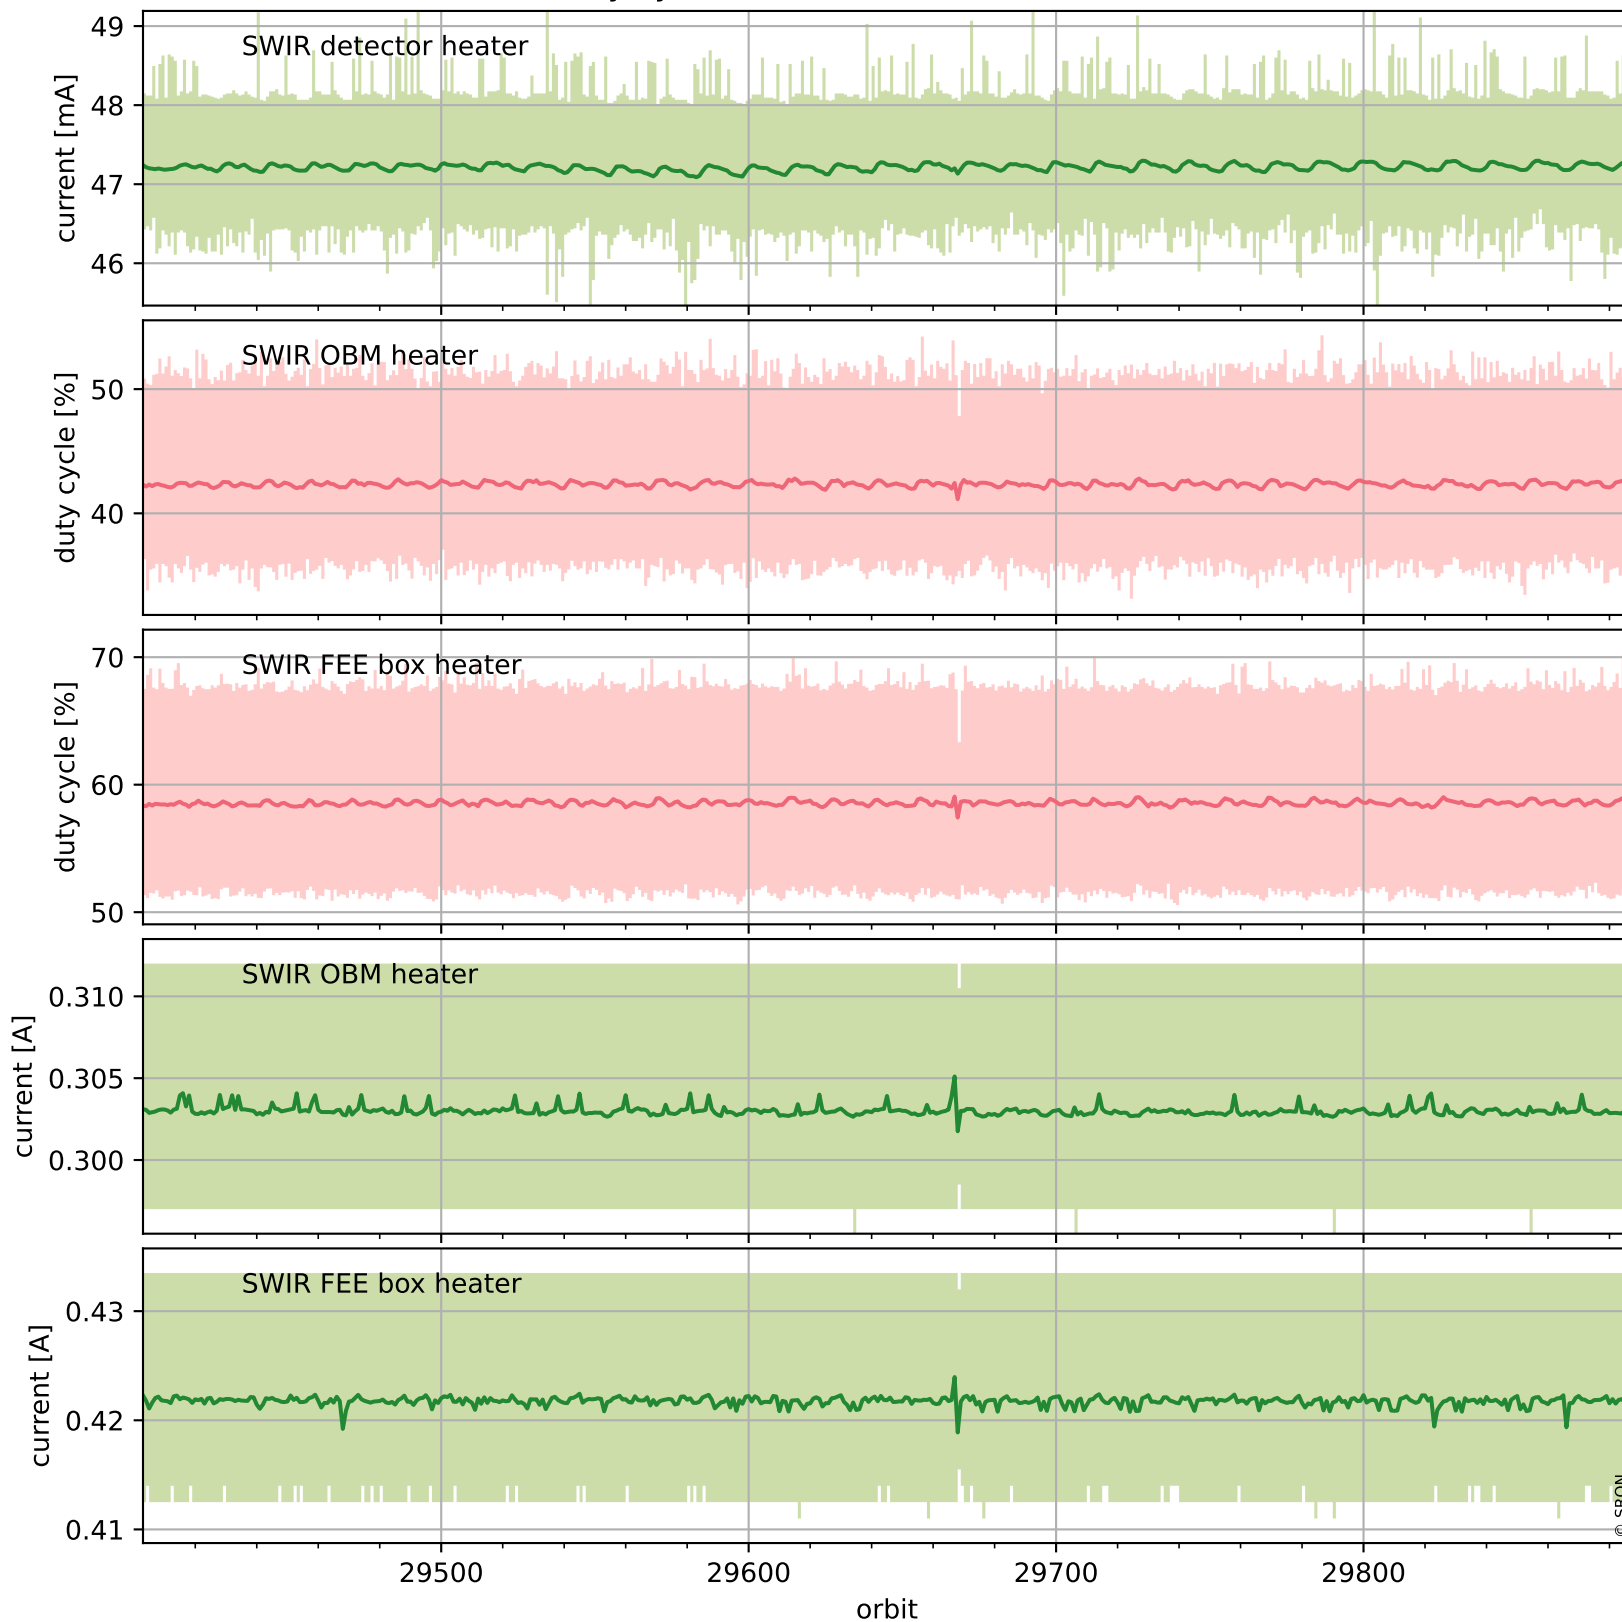

Tropomi SWIR housekeeping data

orbits : [29874, 29887]
coverage : 2023-07-20 / 2023-07-21
created : 2023-08-21T09:43:39

Temperature of sensors relevant for SWIR (one day)

Tropomi SWIR housekeeping data

orbits : [29403, 29887]
coverage : 2023-06-16 / 2023-07-21
created : 2023-08-21T09:43:39

Temperature of sensors relevant for SWIR (last month)

Tropomi SWIR housekeeping data

orbits : [29874, 29887]
coverage : 2023-07-20 / 2023-07-21
created : 2023-08-21T09:43:39

Current and duty cycle of 3 heaters relevant for SWIR (one day)

Tropomi SWIR housekeeping data

orbits : [29403, 29887]
coverage : 2023-06-16 / 2023-07-21
created : 2023-08-21T09:43:40

Current and duty cycle of 3 heaters relevant for SWIR (last month)

Tropomi SWIR housekeeping data

orbits : [29874, 29887]
coverage : 2023-07-20 / 2023-07-21
created : 2023-08-21T09:43:40

Temperature of sensors at the SWIR front-end electronics (one day)

Tropomi SWIR housekeeping data

orbits : [29403, 29887]
coverage : 2023-06-16 / 2023-07-21
created : 2023-08-21T09:43:41