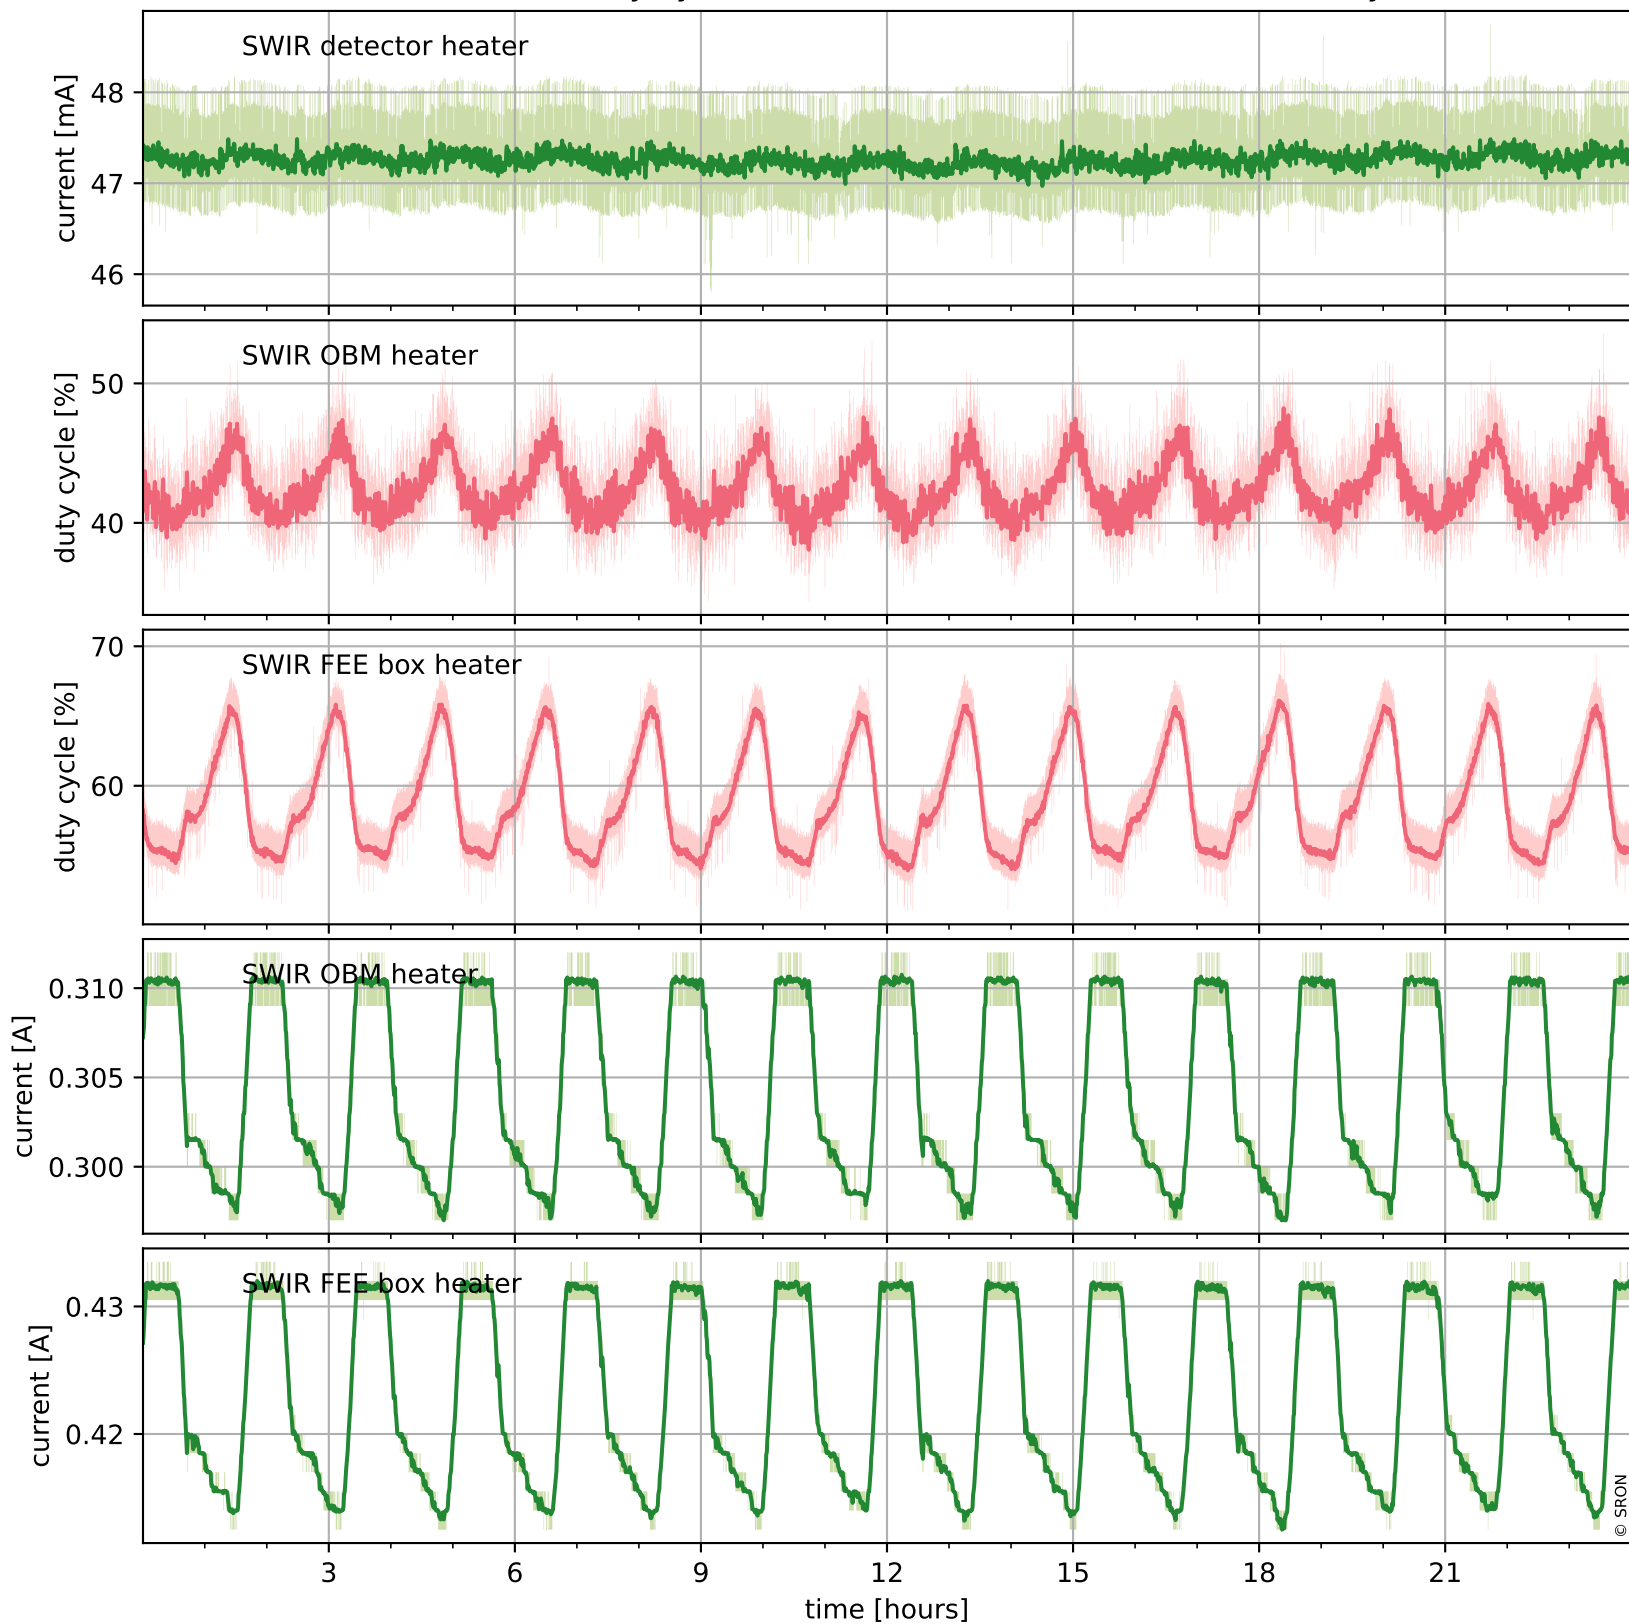

Tropomi SWIR housekeeping data

orbits : [29874, 29887]
coverage : 2023-07-20 / 2023-07-21
created : 2023-08-21T09:43:39

Temperature of sensors relevant for SWIR (one day)

Tropomi SWIR housekeeping data

orbits : [29403, 29887]
coverage : 2023-06-16 / 2023-07-21
created : 2023-08-21T09:43:39

Temperature of sensors relevant for SWIR (last month)

Tropomi SWIR housekeeping data

orbits : [29874, 29887]
coverage : 2023-07-20 / 2023-07-21
created : 2023-08-21T09:43:39

Current and duty cycle of 3 heaters relevant for SWIR (one day)