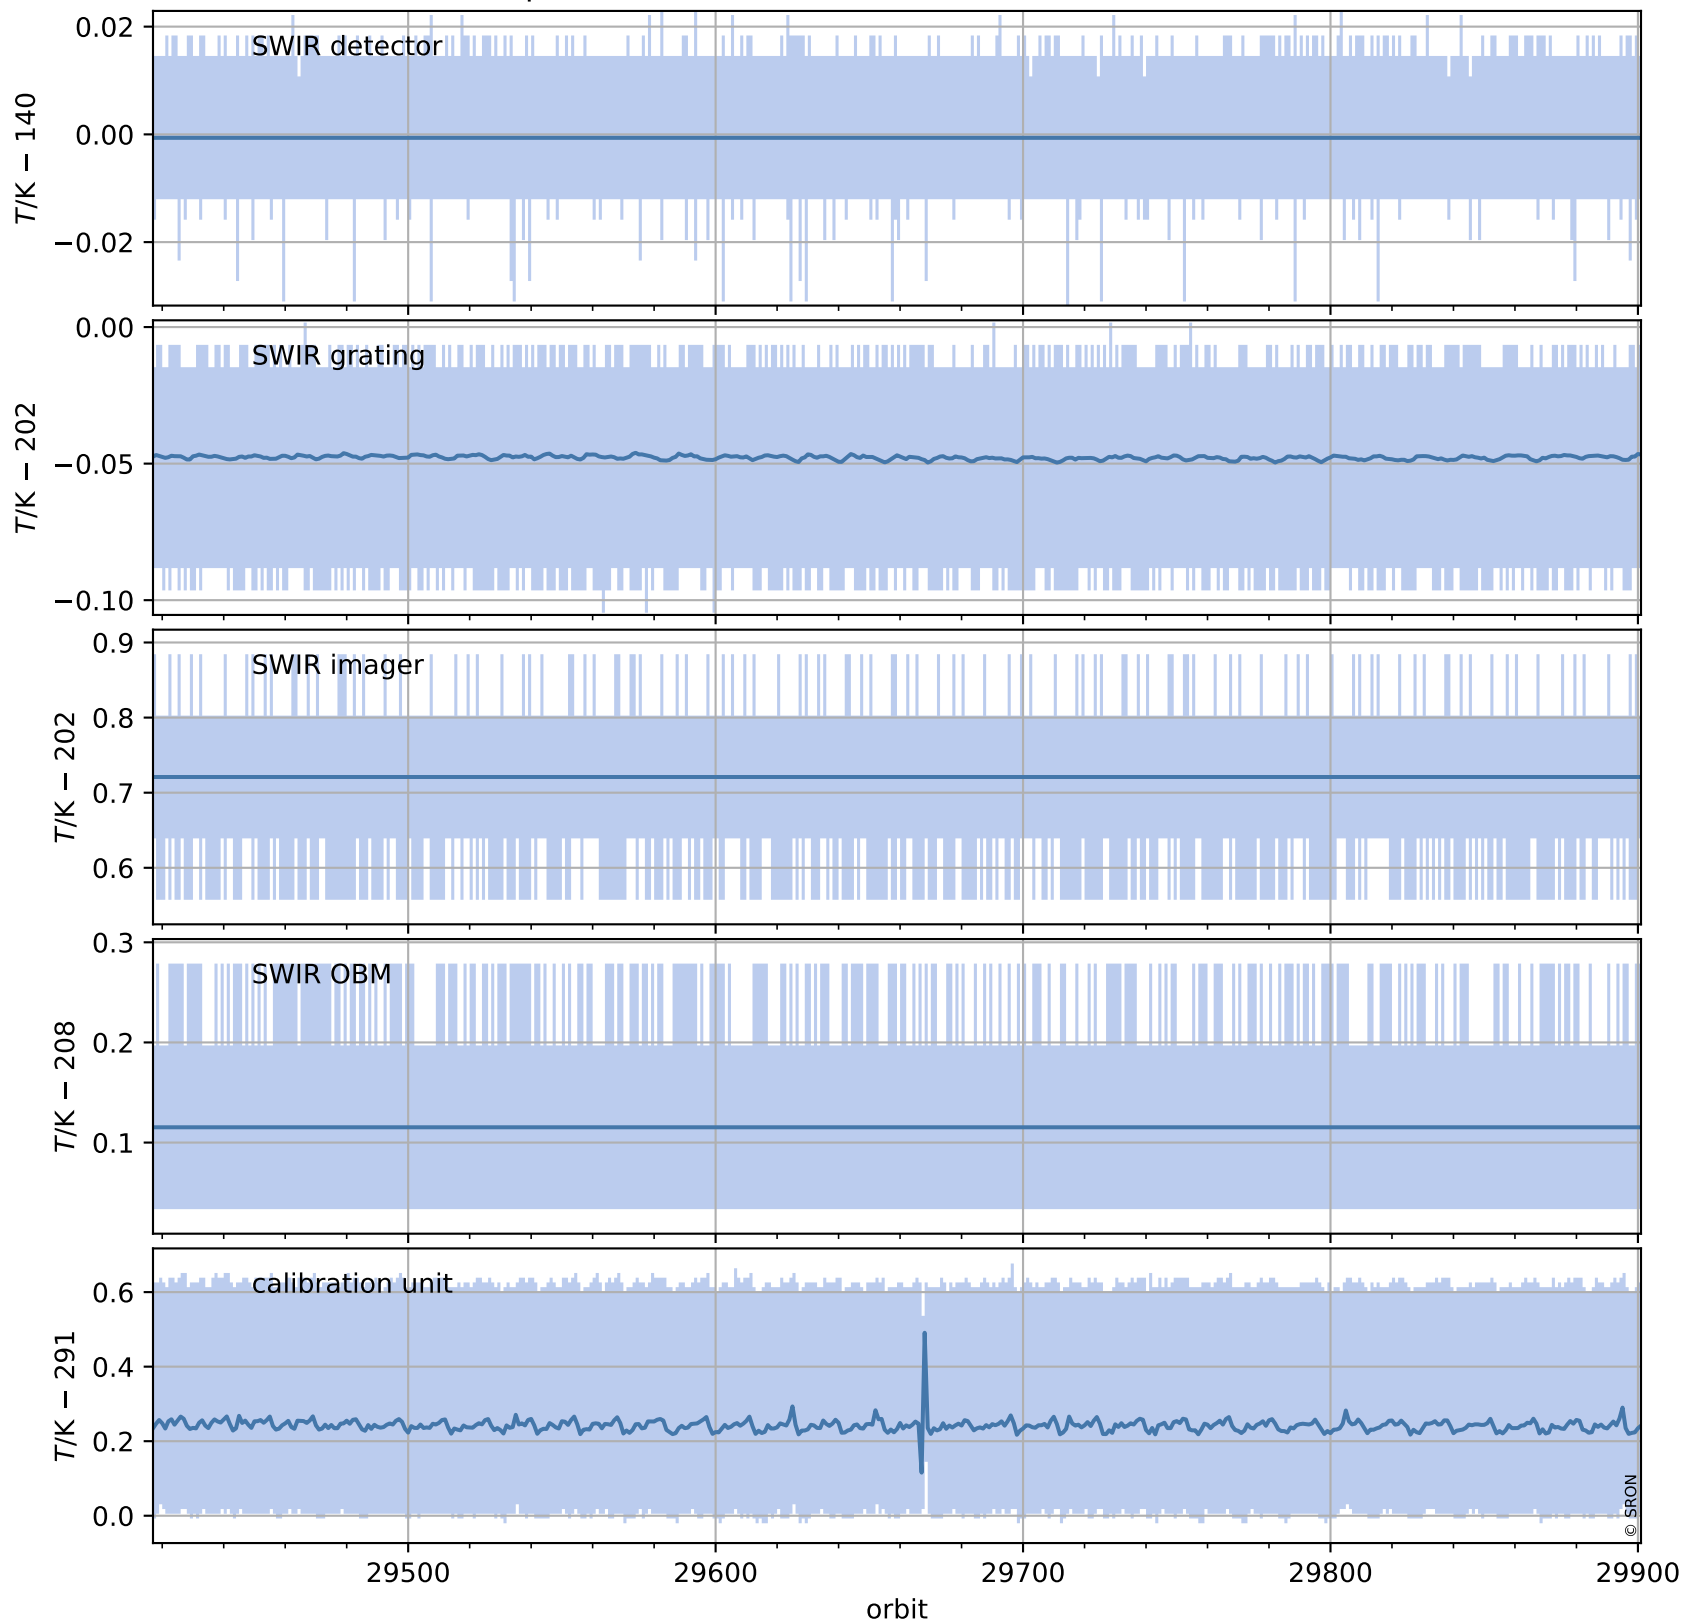

Tropomi SWIR housekeeping data

orbits : [29888, 29901]
coverage : 2023-07-21 / 2023-07-22
created : 2023-08-21T09:43:41

Temperature of sensors relevant for SWIR (one day)

Tropomi SWIR housekeeping data

orbits : [29417, 29901]
coverage : 2023-06-17 / 2023-07-22
created : 2023-08-21T09:43:41

Temperature of sensors relevant for SWIR (last month)

Tropomi SWIR housekeeping data

orbits : [29888, 29901]
coverage : 2023-07-21 / 2023-07-22
created : 2023-08-21T09:43:42

Current and duty cycle of 3 heaters relevant for SWIR (one day)

Tropomi SWIR housekeeping data

orbits : [29417, 29901]
coverage : 2023-06-17 / 2023-07-22
created : 2023-08-21T09:43:42

Current and duty cycle of 3 heaters relevant for SWIR (last month)

Tropomi SWIR housekeeping data

orbits : [29888, 29901]
coverage : 2023-07-21 / 2023-07-22
created : 2023-08-21T09:43:42

Temperature of sensors at the SWIR front-end electronics (one day)

Tropomi SWIR housekeeping data

orbits : [29417, 29901]
coverage : 2023-06-17 / 2023-07-22
created : 2023-08-21T09:43:43