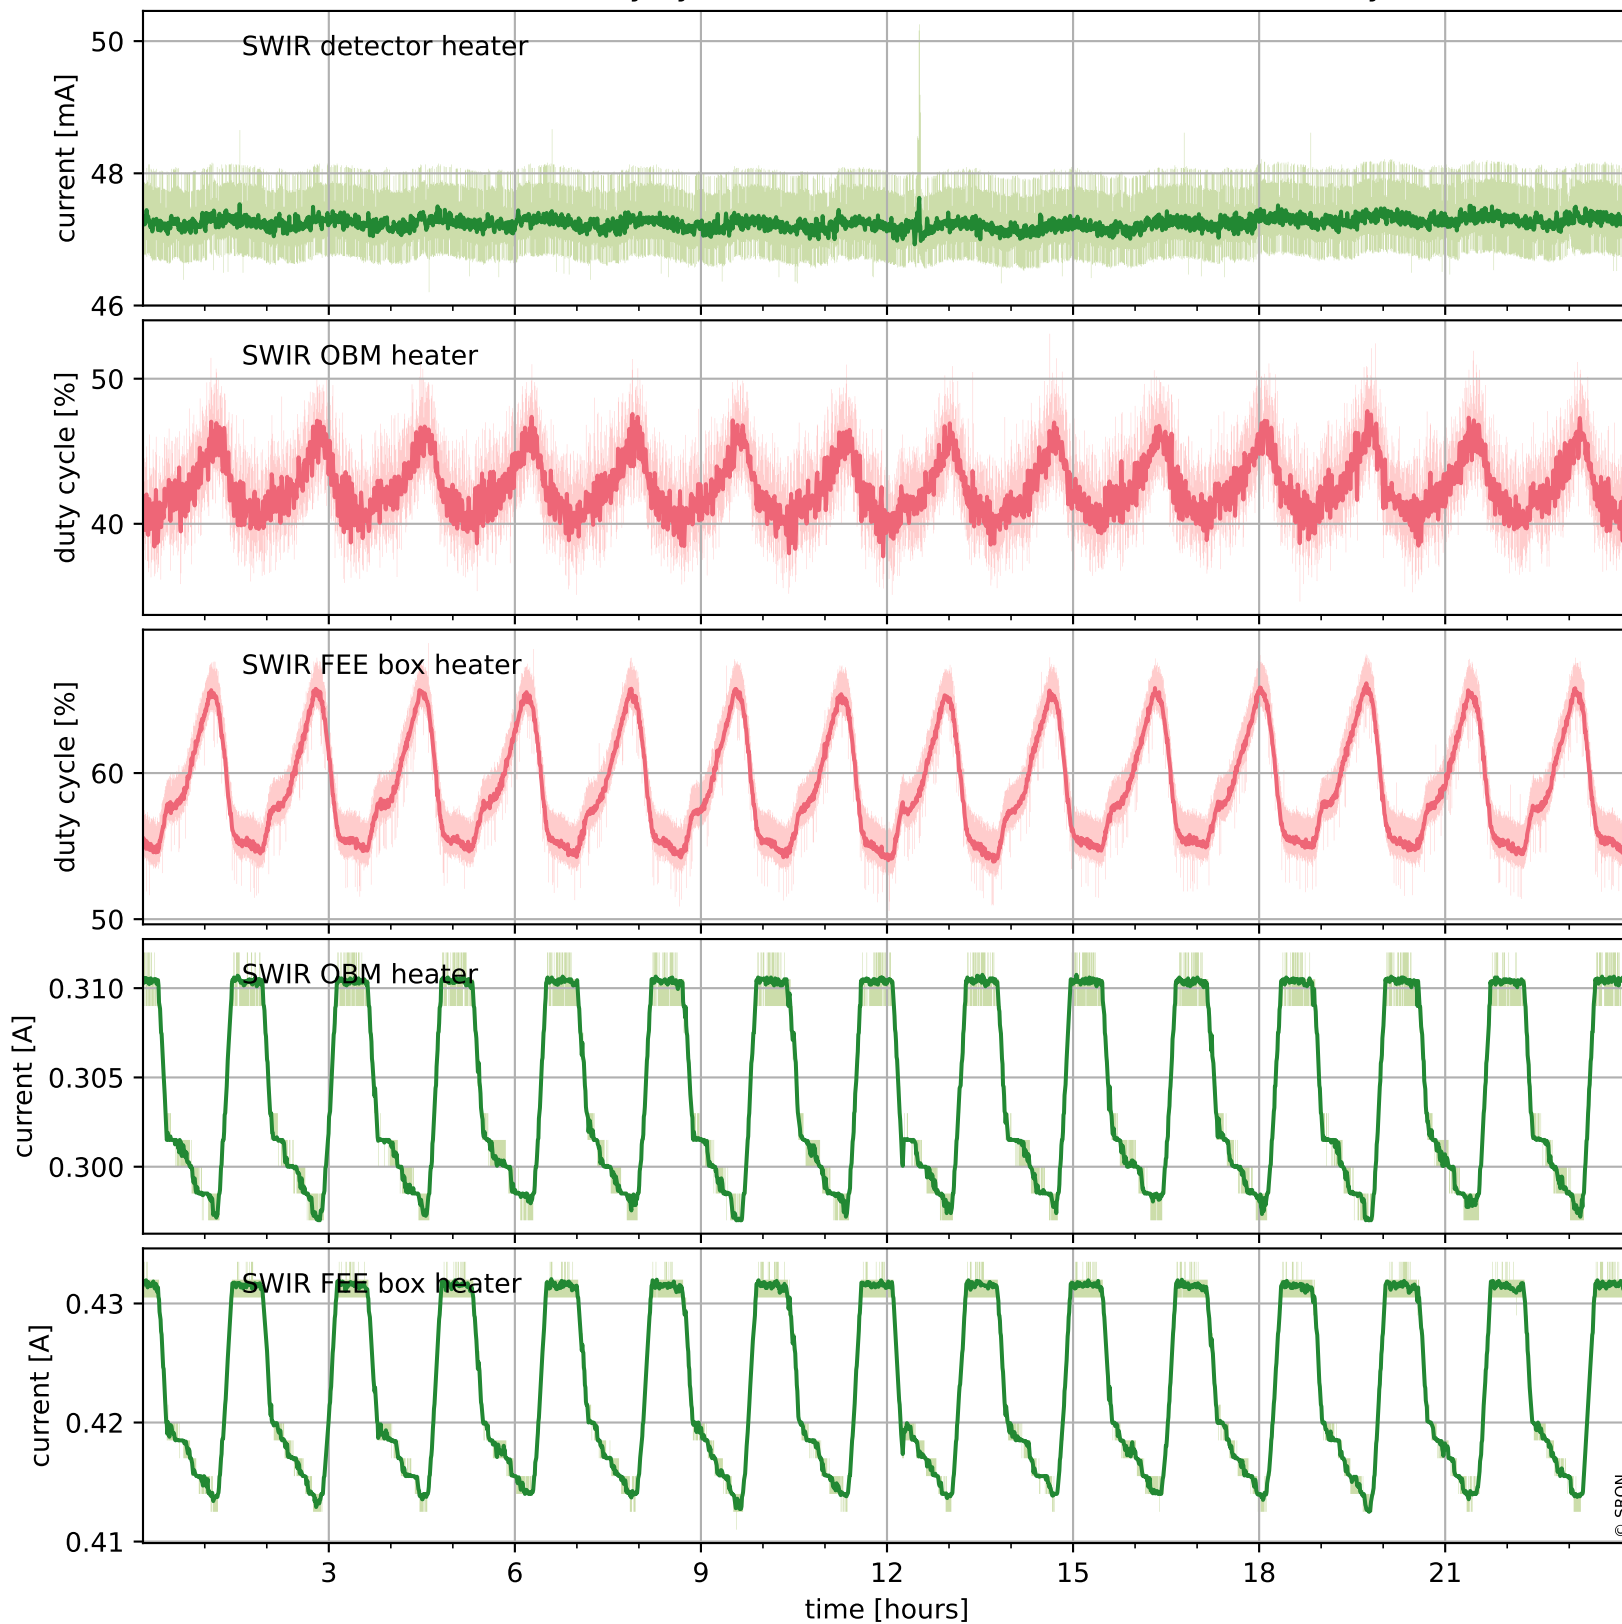

Tropomi SWIR housekeeping data

orbits : [29888, 29901]
coverage : 2023-07-21 / 2023-07-22
created : 2023-08-21T09:43:41

Temperature of sensors relevant for SWIR (one day)

Tropomi SWIR housekeeping data

orbits : [29417, 29901]
coverage : 2023-06-17 / 2023-07-22
created : 2023-08-21T09:43:41

Temperature of sensors relevant for SWIR (last month)

Tropomi SWIR housekeeping data

orbits : [29888, 29901]
coverage : 2023-07-21 / 2023-07-22
created : 2023-08-21T09:43:42

Current and duty cycle of 3 heaters relevant for SWIR (one day)

Tropomi SWIR housekeeping data

orbits : [29417, 29901]
coverage : 2023-06-17 / 2023-07-22
created : 2023-08-21T09:43:42

Current and duty cycle of 3 heaters relevant for SWIR (last month)

Tropomi SWIR housekeeping data

orbits : [29888, 29901]
coverage : 2023-07-21 / 2023-07-22
created : 2023-08-21T09:43:42

Temperature of sensors at the SWIR front-end electronics (one day)

Tropomi SWIR housekeeping data

orbits : [29417, 29901]
coverage : 2023-06-17 / 2023-07-22
created : 2023-08-21T09:43:43