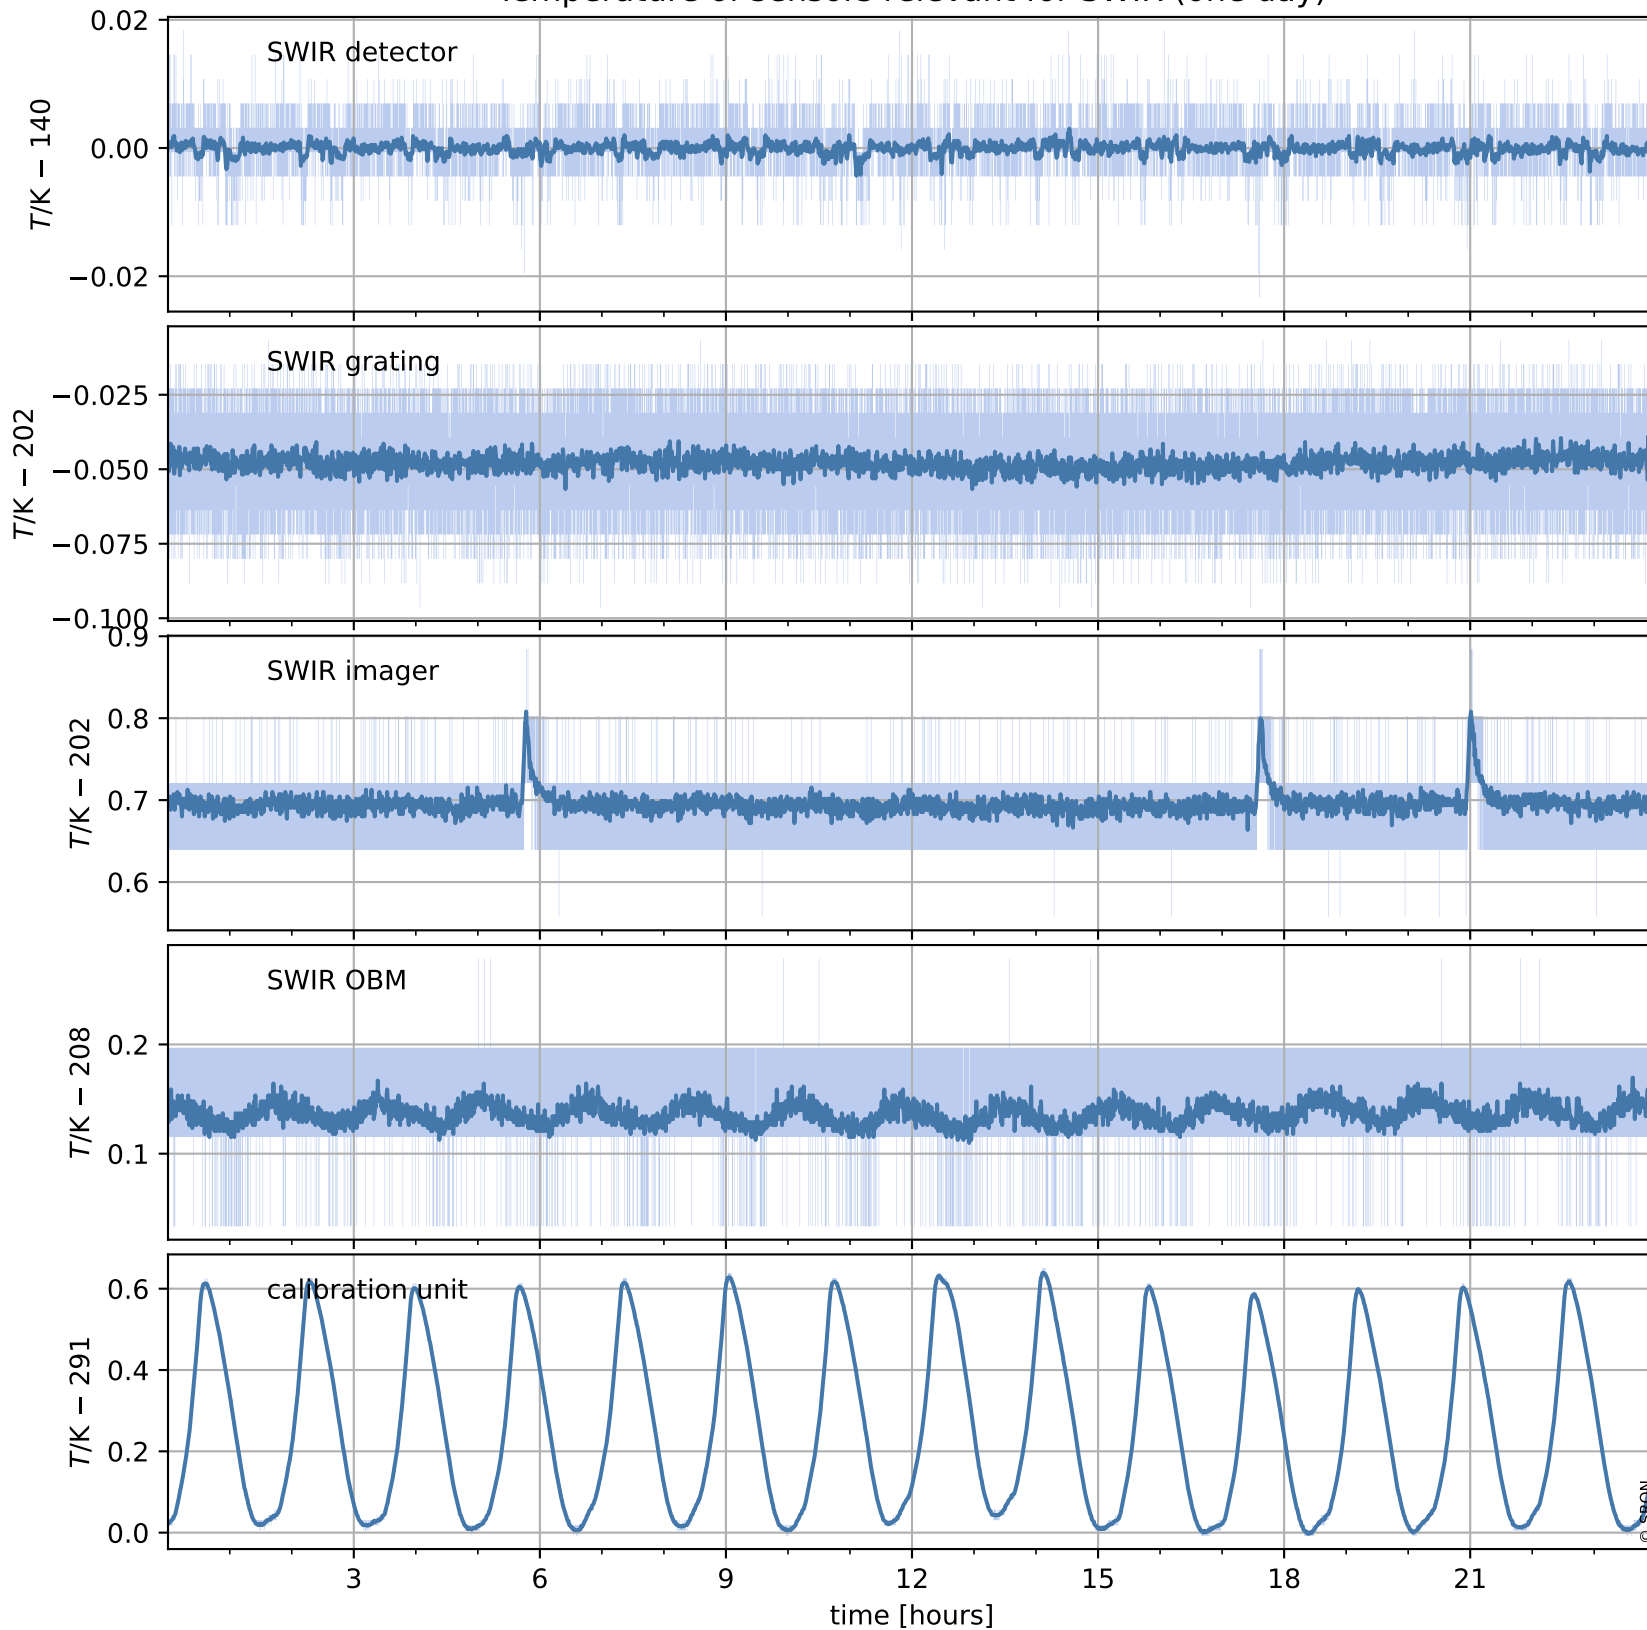

Tropomi SWIR housekeeping data

orbits : [29888, 29901]
coverage : 2023-07-21 / 2023-07-22
created : 2023-08-21T09:43:41

Temperature of sensors relevant for SWIR (one day)

Tropomi SWIR housekeeping data

orbits : [29417, 29901]
coverage : 2023-06-17 / 2023-07-22
created : 2023-08-21T09:43:41

Temperature of sensors relevant for SWIR (last month)

Tropomi SWIR housekeeping data

orbits : [29888, 29901]
coverage : 2023-07-21 / 2023-07-22
created : 2023-08-21T09:43:42

Current and duty cycle of 3 heaters relevant for SWIR (one day)

Tropomi SWIR housekeeping data

orbits : [29417, 29901]
coverage : 2023-06-17 / 2023-07-22
created : 2023-08-21T09:43:42

Current and duty cycle of 3 heaters relevant for SWIR (last month)

Tropomi SWIR housekeeping data