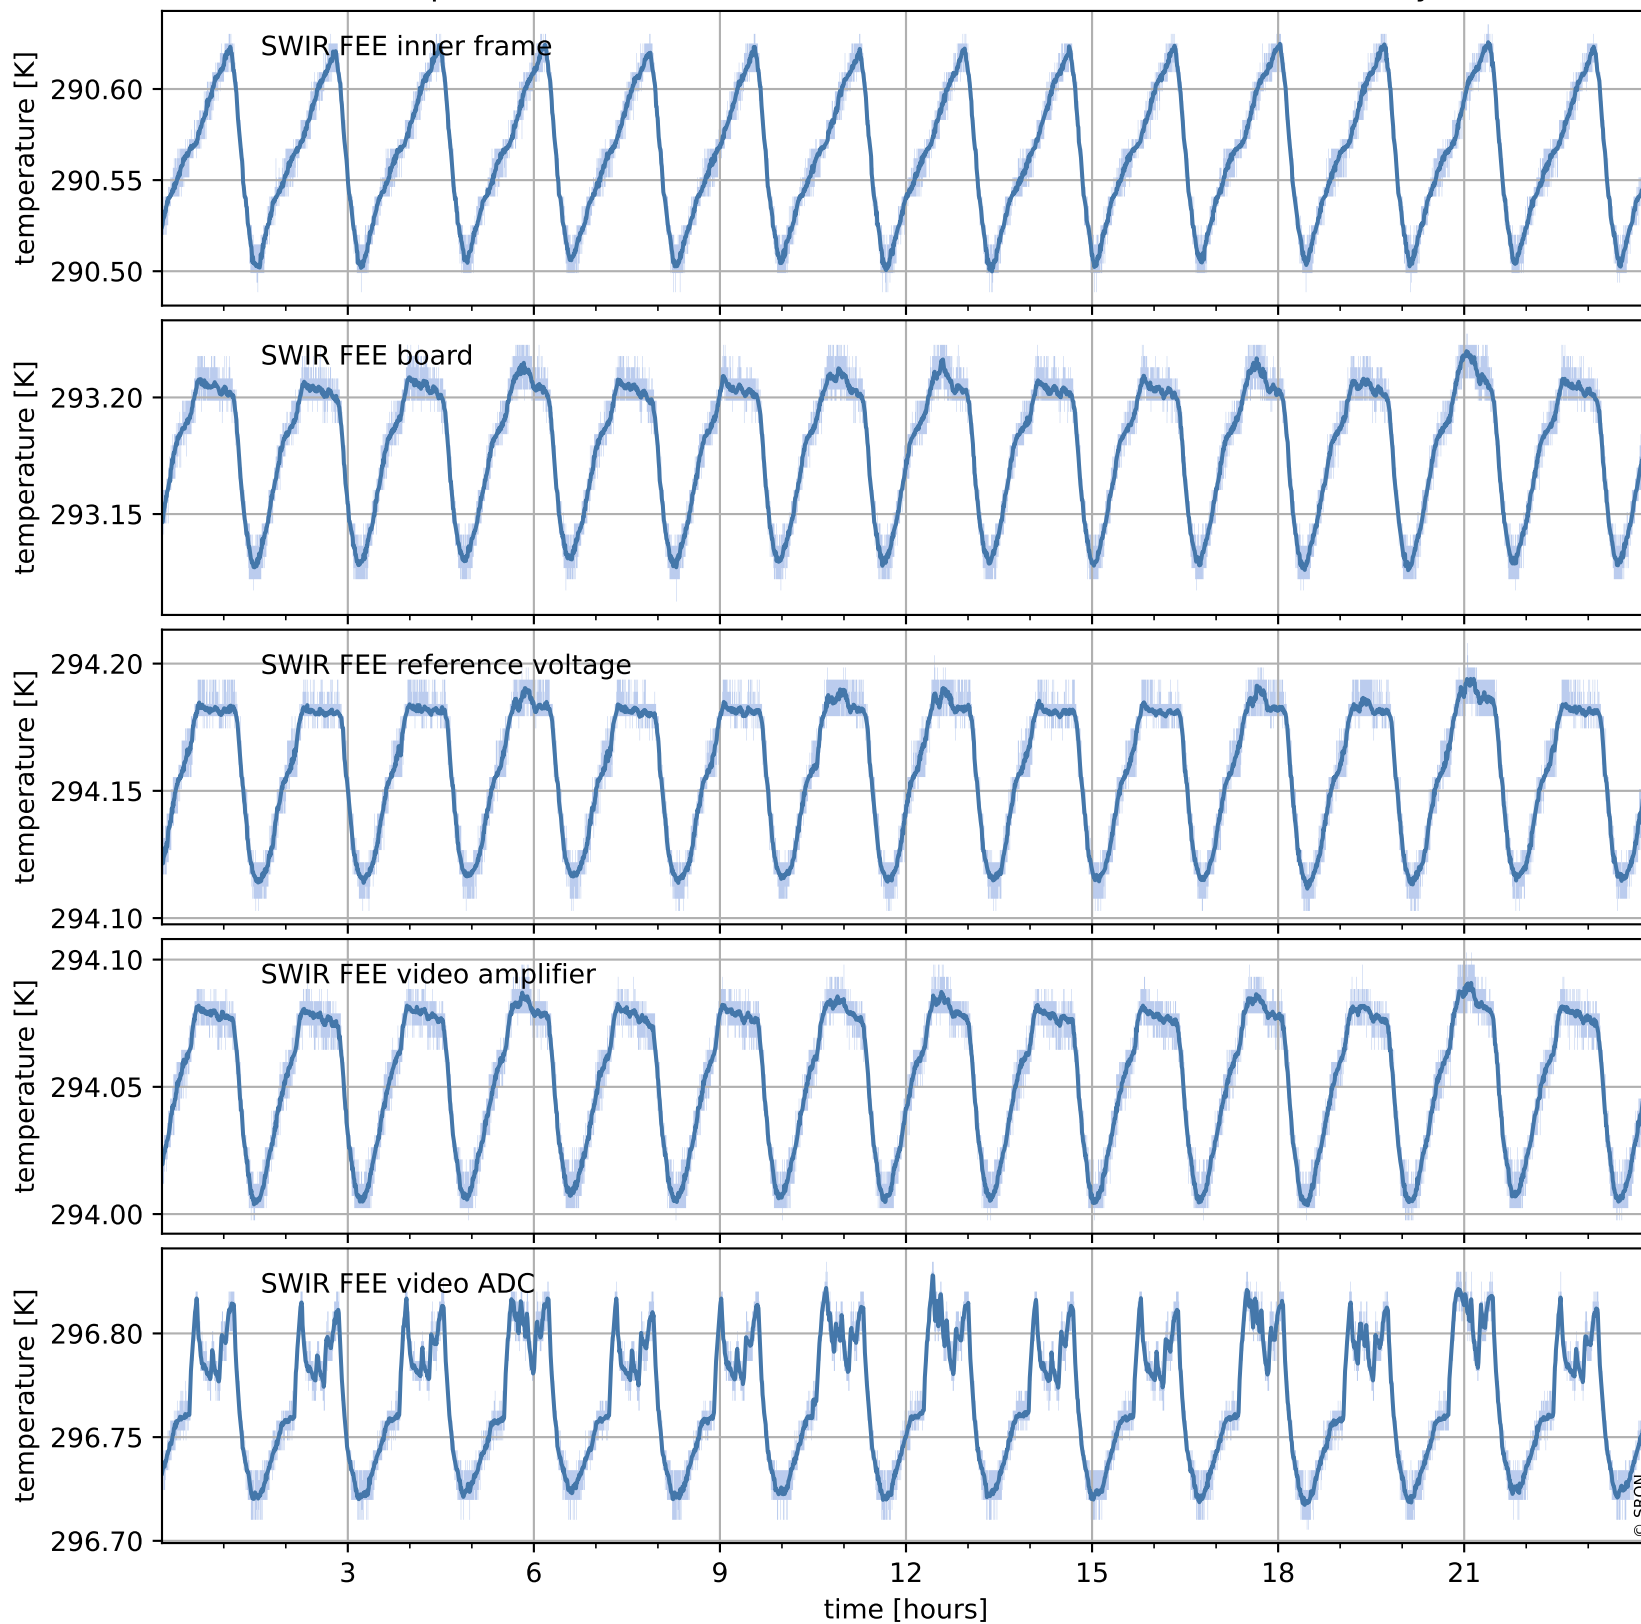

Tropomi SWIR housekeeping data

orbits : [29888, 29901]
coverage : 2023-07-21 / 2023-07-22
created : 2023-08-21T09:43:41

Temperature of sensors relevant for SWIR (one day)

Tropomi SWIR housekeeping data

orbits : [29417, 29901]
coverage : 2023-06-17 / 2023-07-22
created : 2023-08-21T09:43:41

Temperature of sensors relevant for SWIR (last month)

Tropomi SWIR housekeeping data

orbits : [29888, 29901]
coverage : 2023-07-21 / 2023-07-22
created : 2023-08-21T09:43:42

Current and duty cycle of 3 heaters relevant for SWIR (one day)

Tropomi SWIR housekeeping data

orbits : [29417, 29901]
coverage : 2023-06-17 / 2023-07-22
created : 2023-08-21T09:43:42

Current and duty cycle of 3 heaters relevant for SWIR (last month)

Tropomi SWIR housekeeping data

orbits : [29888, 29901]
coverage : 2023-07-21 / 2023-07-22
created : 2023-08-21T09:43:42

Temperature of sensors at the SWIR front-end electronics (one day)

Tropomi SWIR housekeeping data

orbits : [29417, 29901]
coverage : 2023-06-17 / 2023-07-22
created : 2023-08-21T09:43:43