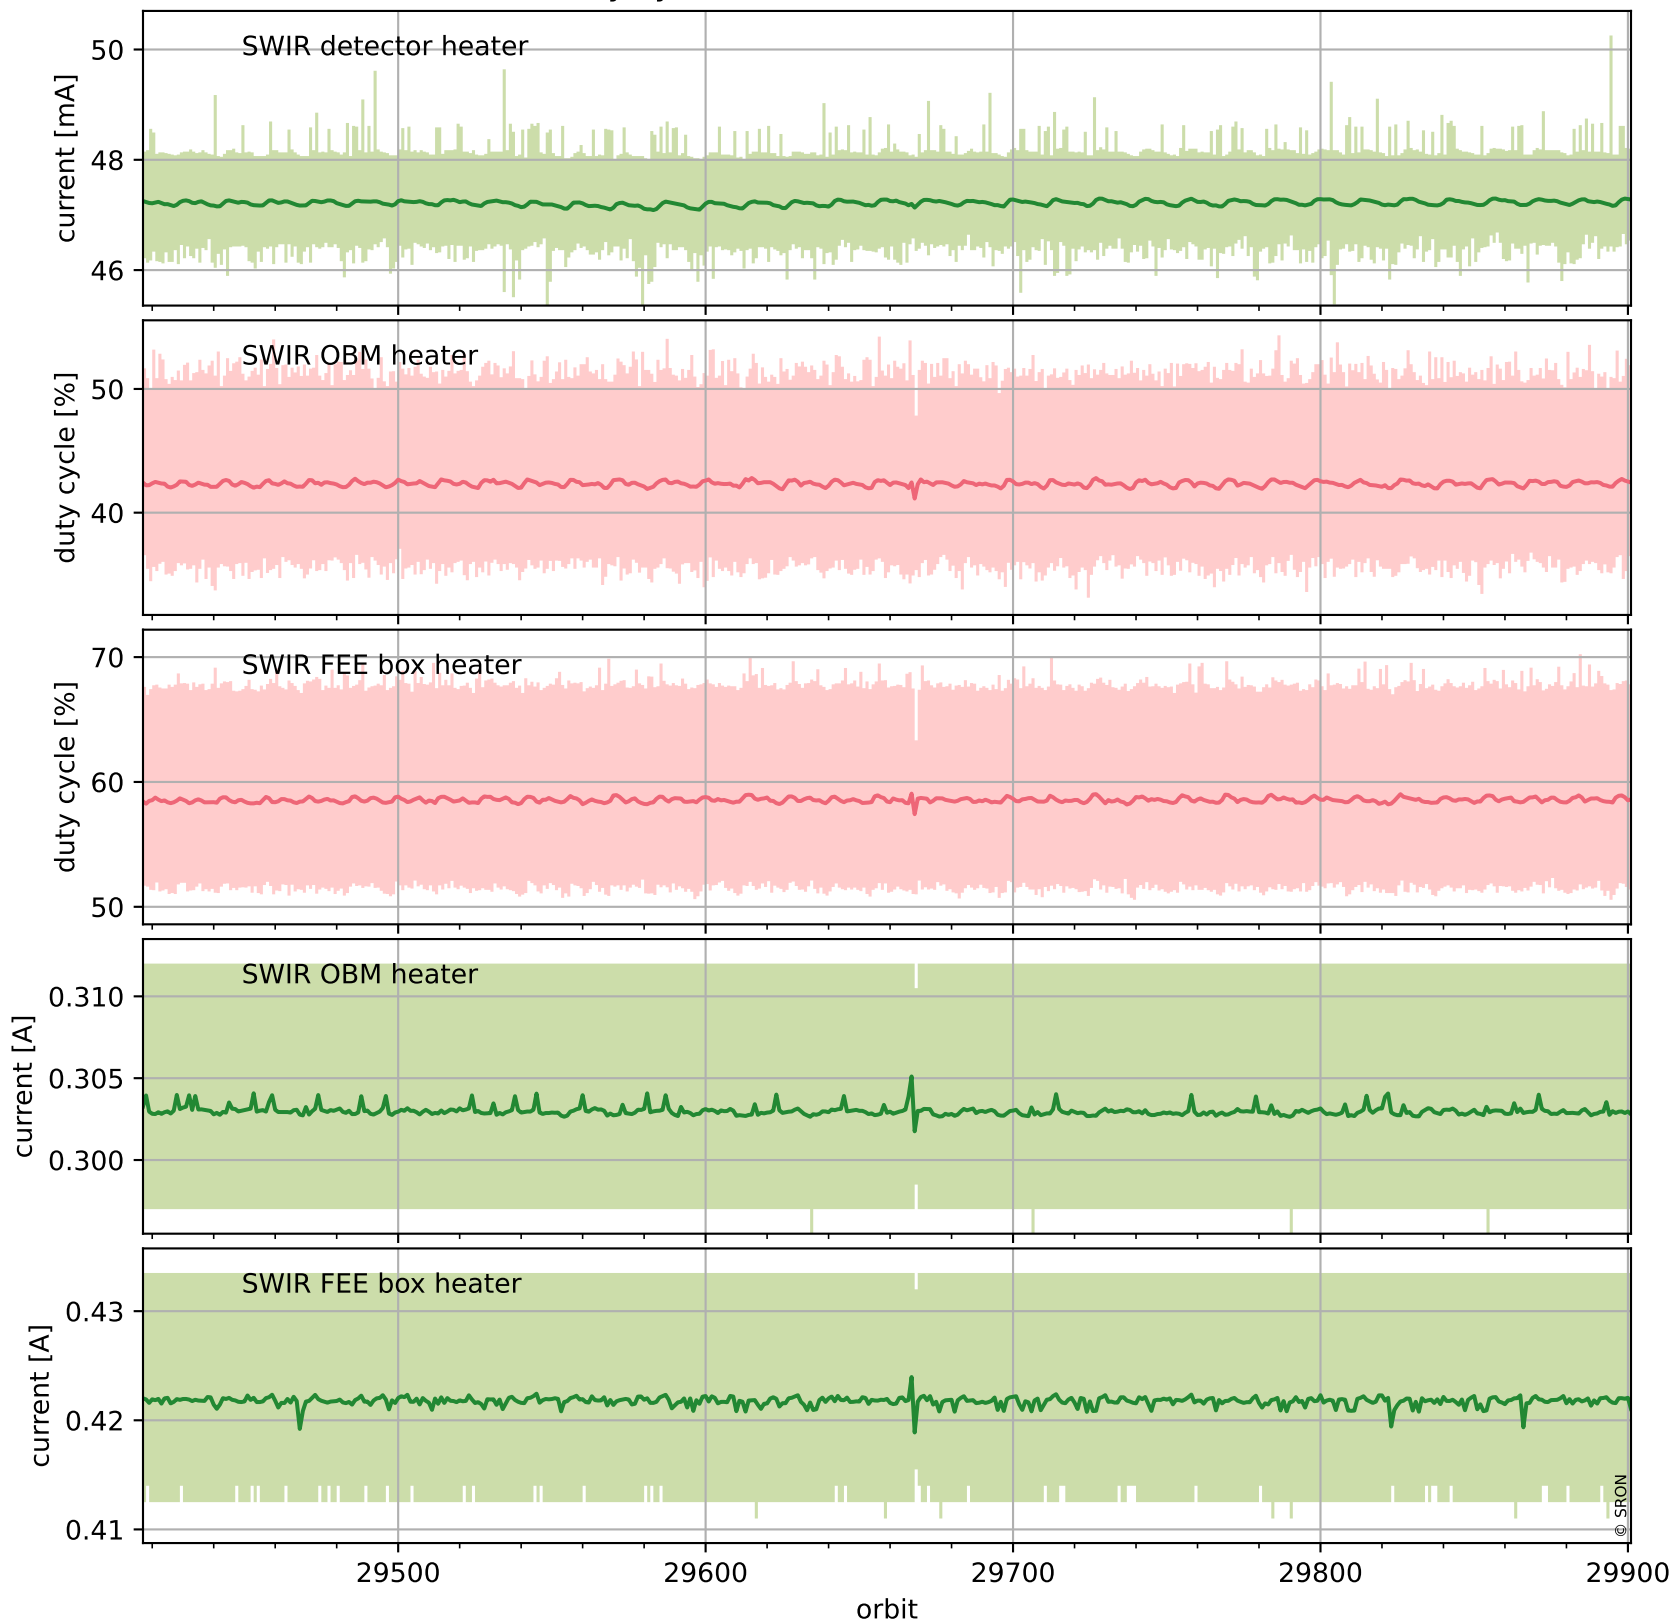

Tropomi SWIR housekeeping data

orbits : [29888, 29901]
coverage : 2023-07-21 / 2023-07-22
created : 2023-08-21T09:43:41

Temperature of sensors relevant for SWIR (one day)

Tropomi SWIR housekeeping data

orbits : [29417, 29901]
coverage : 2023-06-17 / 2023-07-22
created : 2023-08-21T09:43:41

Temperature of sensors relevant for SWIR (last month)

Tropomi SWIR housekeeping data

orbits : [29888, 29901]
coverage : 2023-07-21 / 2023-07-22
created : 2023-08-21T09:43:42

Current and duty cycle of 3 heaters relevant for SWIR (one day)

Tropomi SWIR housekeeping data

orbits : [29417, 29901]
coverage : 2023-06-17 / 2023-07-22
created : 2023-08-21T09:43:42

Current and duty cycle of 3 heaters relevant for SWIR (last month)

Tropomi SWIR housekeeping data

orbits : [29888, 29901]
coverage : 2023-07-21 / 2023-07-22
created : 2023-08-21T09:43:42

Temperature of sensors at the SWIR front-end electronics (one day)

Tropomi SWIR housekeeping data

orbits : [29417, 29901]
coverage : 2023-06-17 / 2023-07-22
created : 2023-08-21T09:43:43