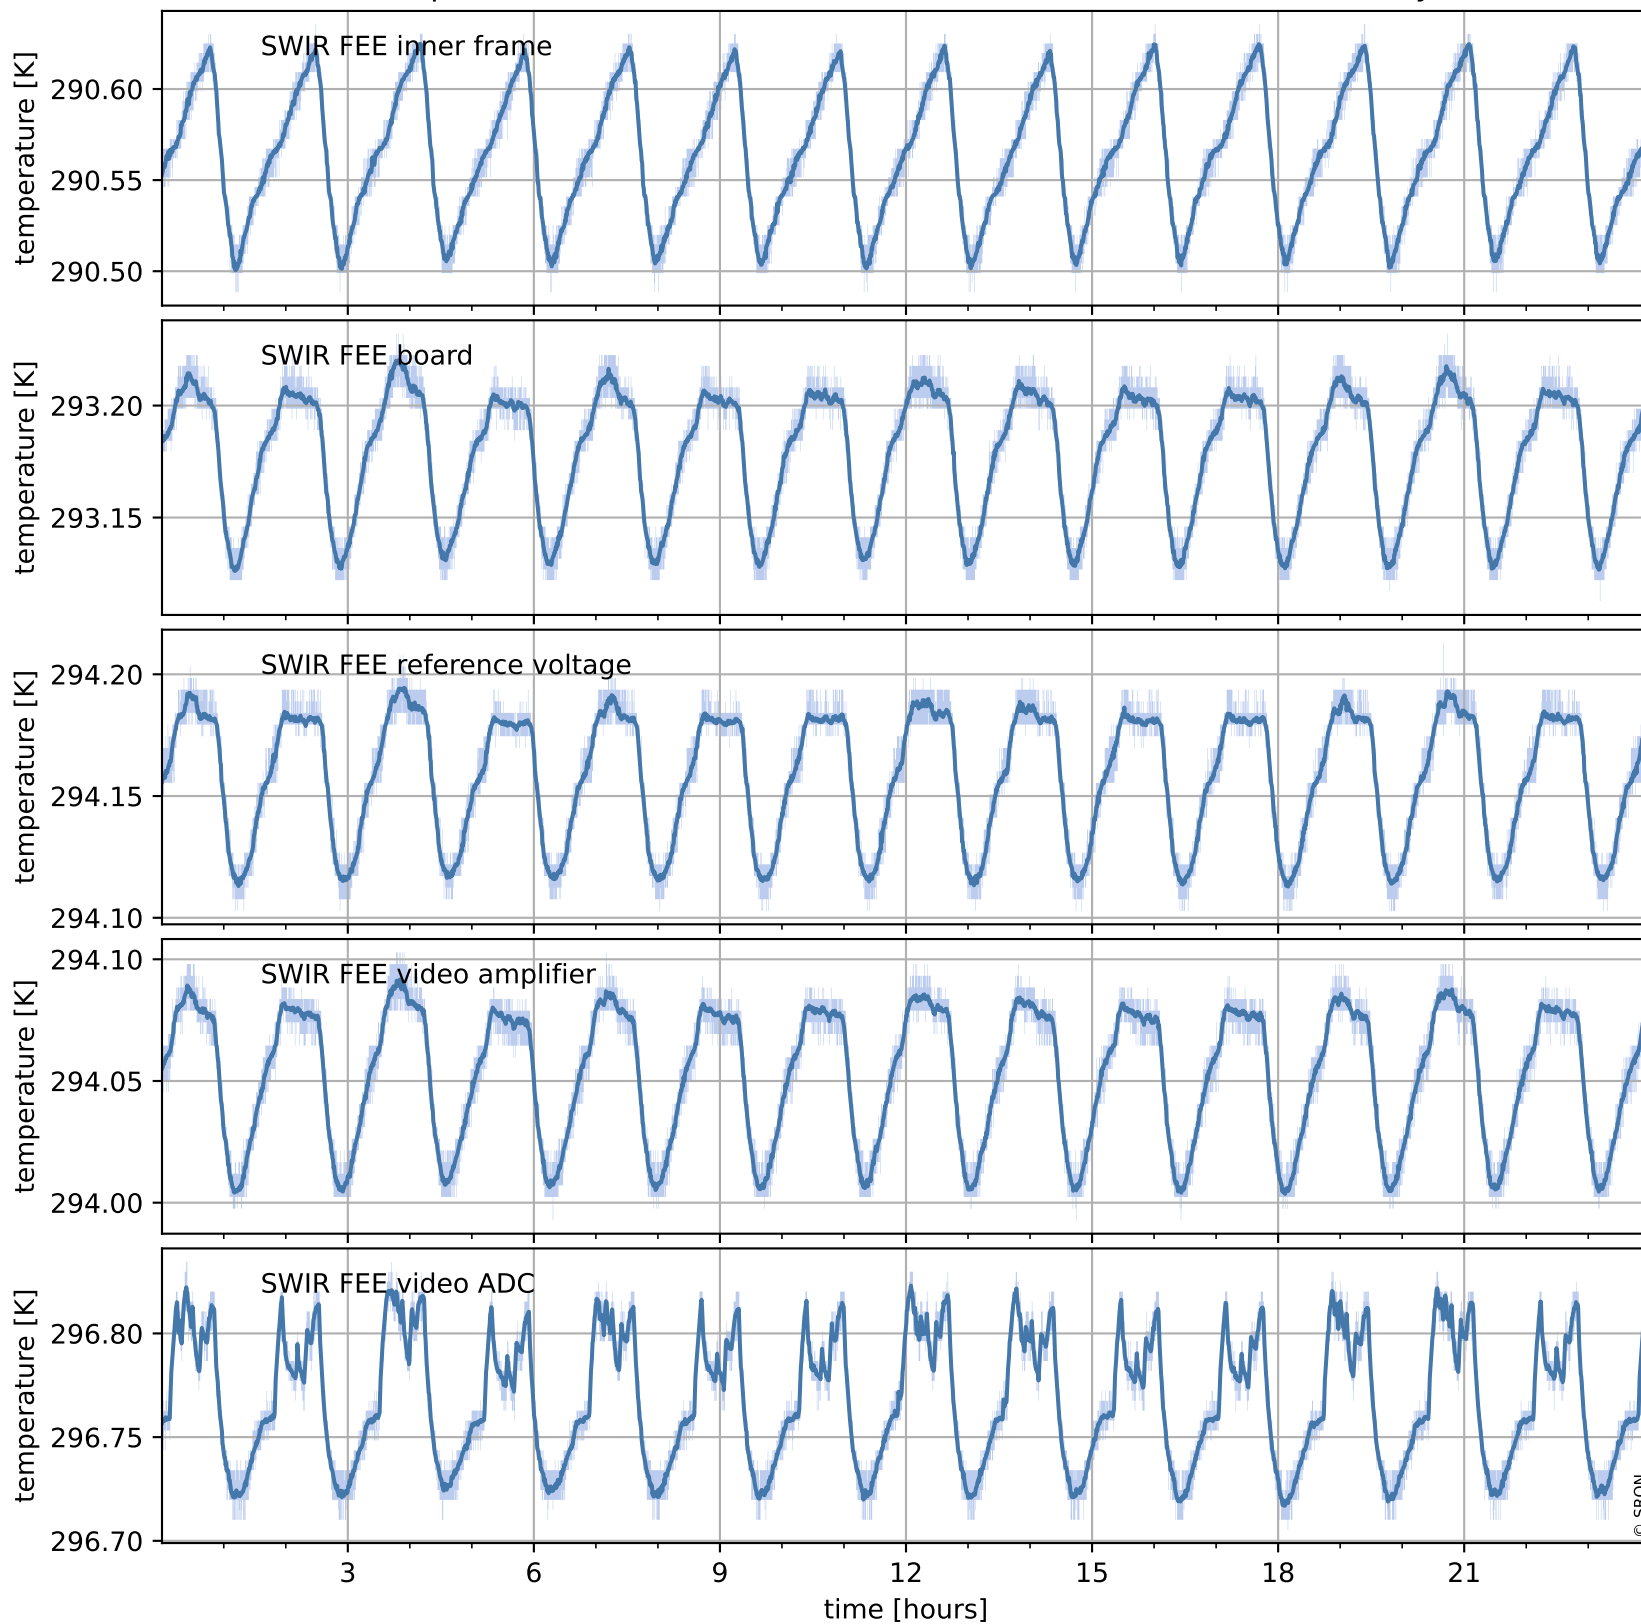

Temperature of sensors relevant for SWIR (last month)

Tropomi SWIR housekeeping data

orbits : [29902, 29915]
coverage : 2023-07-22 / 2023-07-23
created : 2023-08-21T09:43:44

Current and duty cycle of 3 heaters relevant for SWIR (one day)

Tropomi SWIR housekeeping data

orbits : [29431, 29915]
coverage : 2023-06-18 / 2023-07-23
created : 2023-08-21T09:43:44

Current and duty cycle of 3 heaters relevant for SWIR (last month)

Tropomi SWIR housekeeping data

orbits : [29902, 29915]
coverage : 2023-07-22 / 2023-07-23
created : 2023-08-21T09:43:45

Temperature of sensors at the SWIR front-end electronics (one day)

Tropomi SWIR housekeeping data

orbits : [29431, 29915]
coverage : 2023-06-18 / 2023-07-23
created : 2023-08-21T09:43:45