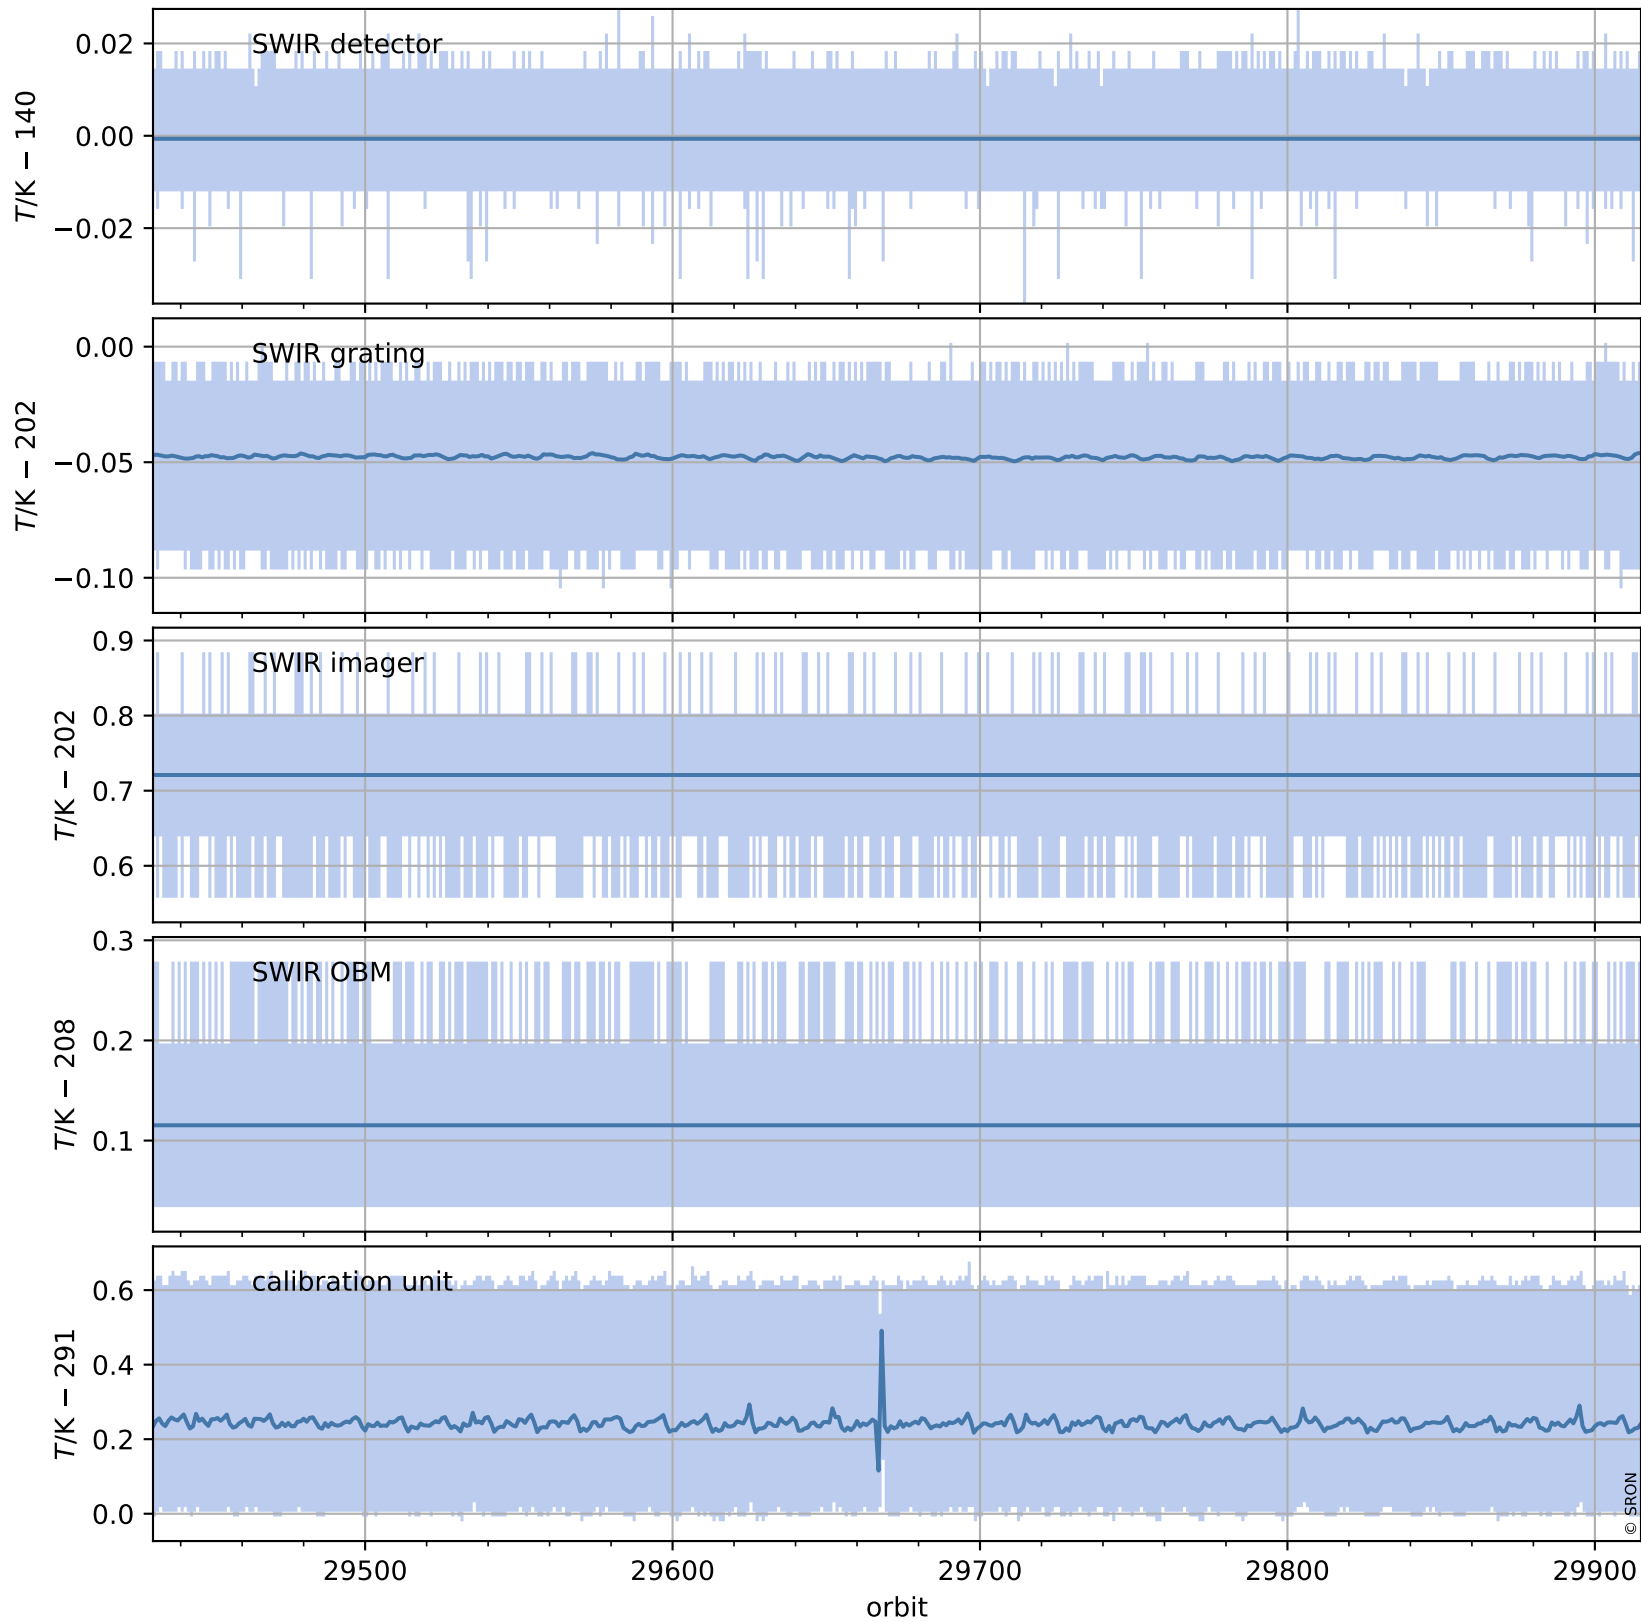

Tropomi SWIR housekeeping data

orbits : [29902, 29915]
coverage : 2023-07-22 / 2023-07-23
created : 2023-08-21T09:43:43

Temperature of sensors relevant for SWIR (one day)

Tropomi SWIR housekeeping data

orbits : [29431, 29915]
coverage : 2023-06-18 / 2023-07-23
created : 2023-08-21T09:43:44

Temperature of sensors relevant for SWIR (last month)

Tropomi SWIR housekeeping data

orbits : [29902, 29915]
coverage : 2023-07-22 / 2023-07-23
created : 2023-08-21T09:43:44

Current and duty cycle of 3 heaters relevant for SWIR (one day)

Tropomi SWIR housekeeping data

orbits : [29431, 29915]
coverage : 2023-06-18 / 2023-07-23
created : 2023-08-21T09:43:44

Current and duty cycle of 3 heaters relevant for SWIR (last month)

Tropomi SWIR housekeeping data

orbits : [29902, 29915]
coverage : 2023-07-22 / 2023-07-23
created : 2023-08-21T09:43:45

Temperature of sensors at the SWIR front-end electronics (one day)

Tropomi SWIR housekeeping data

orbits : [29431, 29915]
coverage : 2023-06-18 / 2023-07-23
created : 2023-08-21T09:43:45