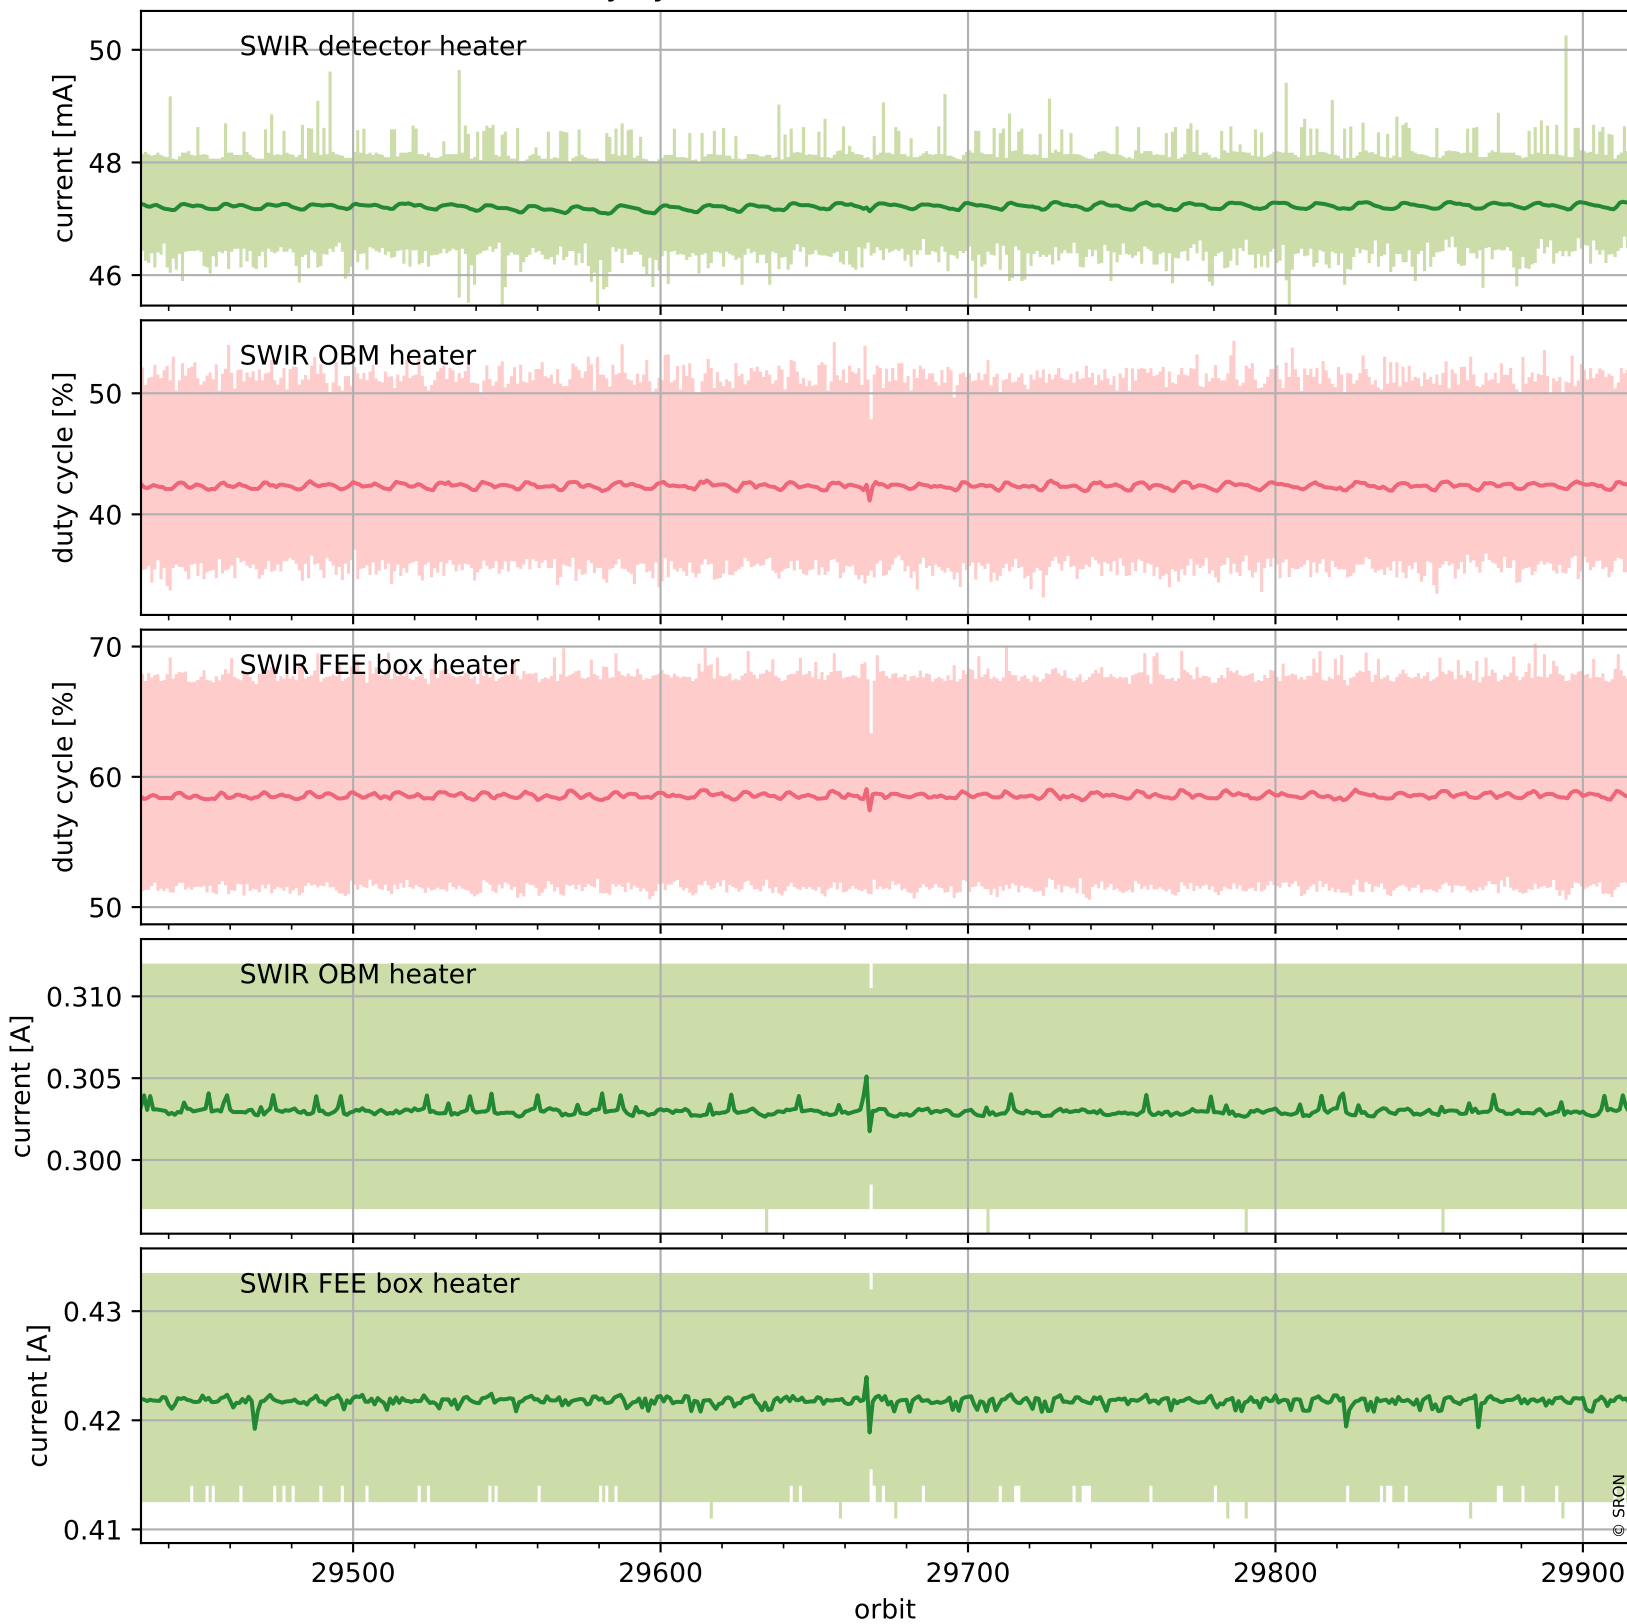

Tropomi SWIR housekeeping data

orbits : [29902, 29915]
coverage : 2023-07-22 / 2023-07-23
created : 2023-08-21T09:43:43

Temperature of sensors relevant for SWIR (one day)

Tropomi SWIR housekeeping data

orbits : [29431, 29915]
coverage : 2023-06-18 / 2023-07-23
created : 2023-08-21T09:43:44

Temperature of sensors relevant for SWIR (last month)

Tropomi SWIR housekeeping data

orbits : [29902, 29915]
coverage : 2023-07-22 / 2023-07-23
created : 2023-08-21T09:43:44

Current and duty cycle of 3 heaters relevant for SWIR (one day)

Tropomi SWIR housekeeping data

orbits : [29431, 29915]
coverage : 2023-06-18 / 2023-07-23
created : 2023-08-21T09:43:44

Current and duty cycle of 3 heaters relevant for SWIR (last month)

Tropomi SWIR housekeeping data

orbits : [29902, 29915]
coverage : 2023-07-22 / 2023-07-23
created : 2023-08-21T09:43:45

Temperature of sensors at the SWIR front-end electronics (one day)

Tropomi SWIR housekeeping data

orbits : [29431, 29915]
coverage : 2023-06-18 / 2023-07-23
created : 2023-08-21T09:43:45