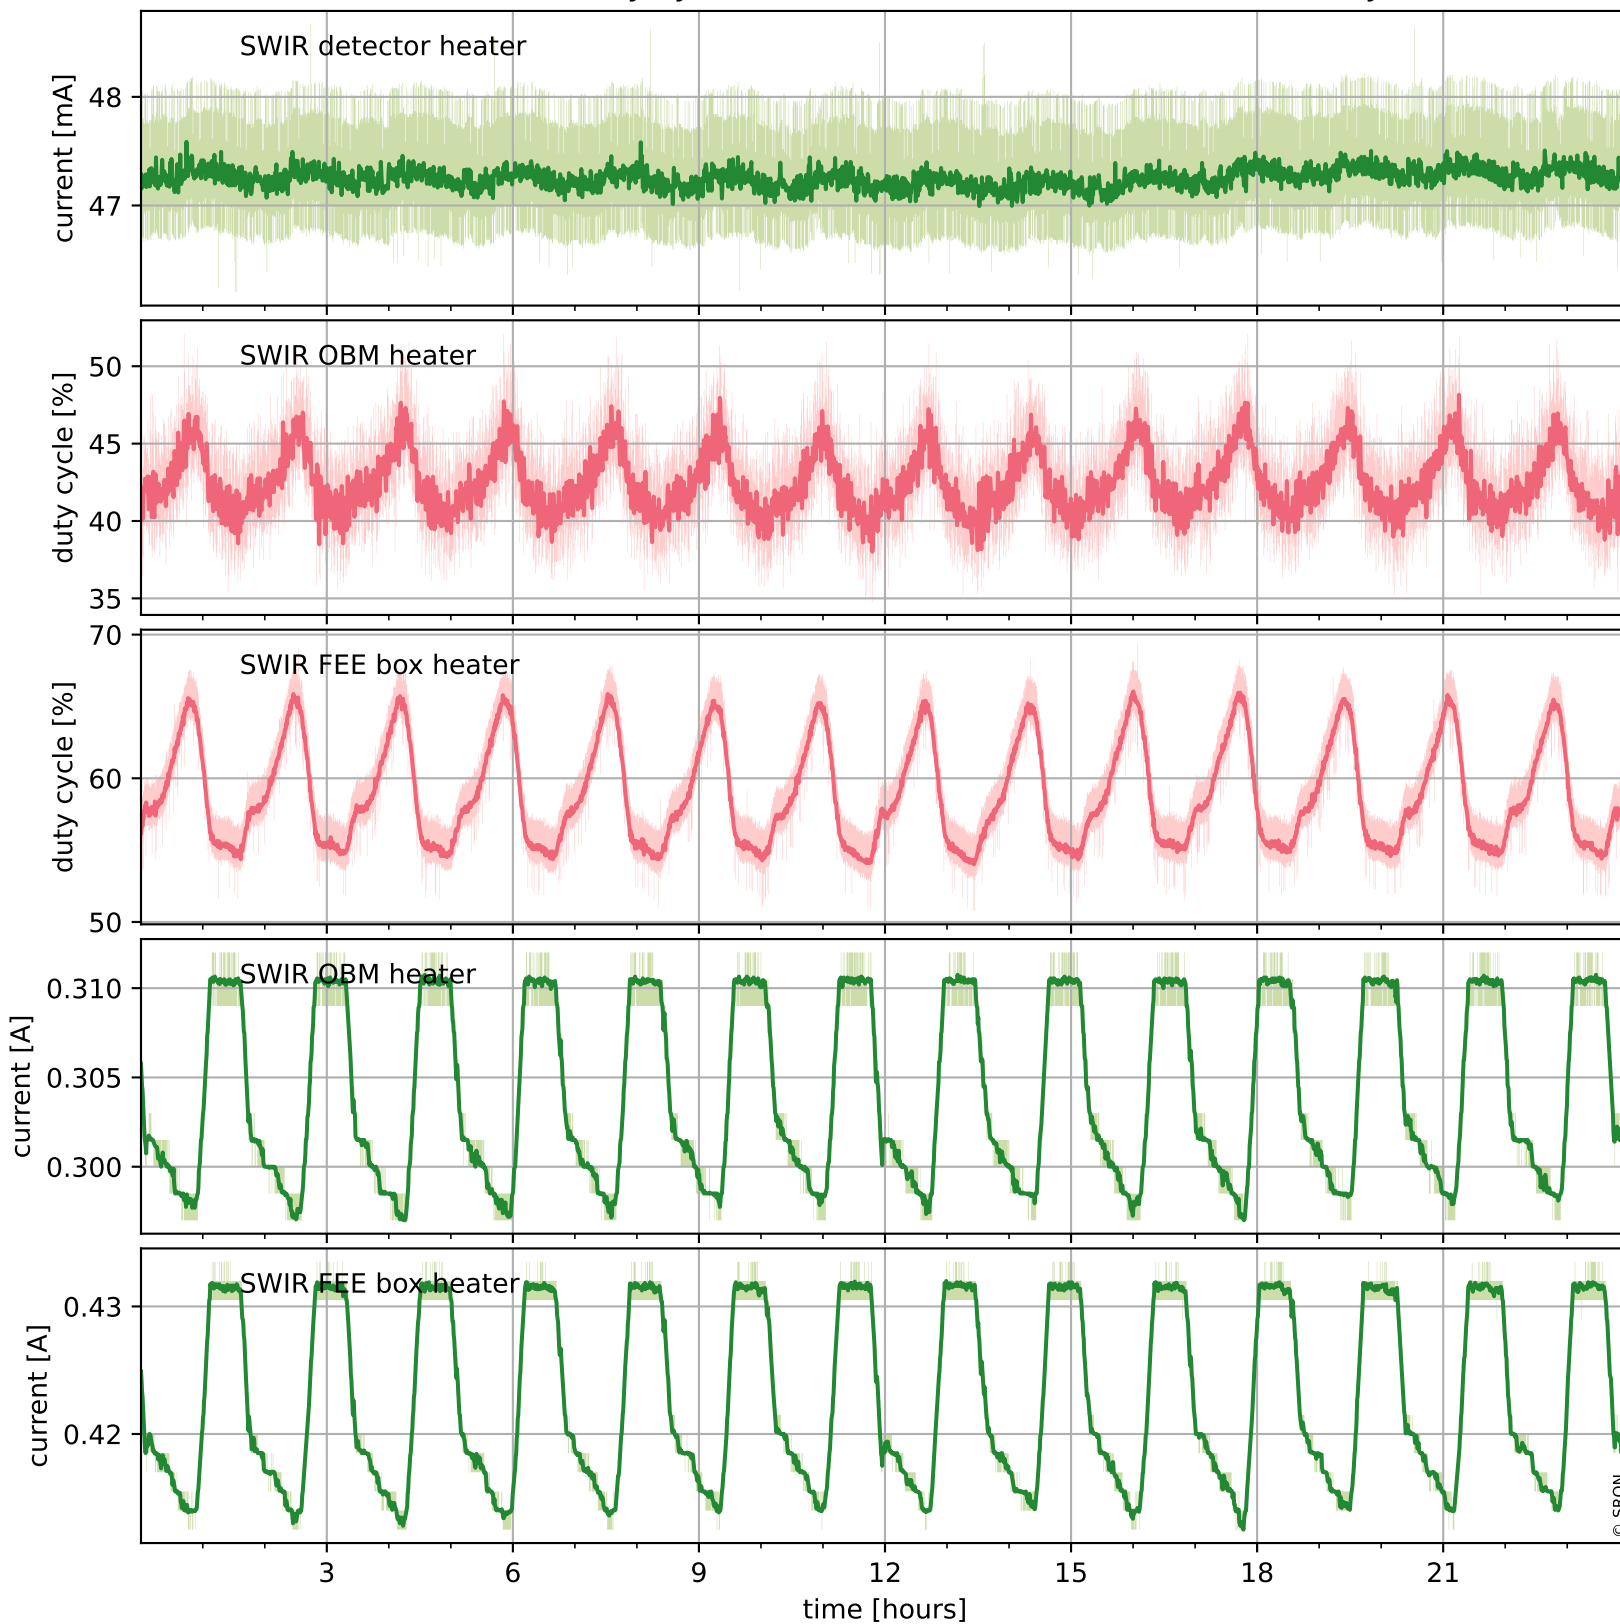

Tropomi SWIR housekeeping data

orbits : [29902, 29915]
coverage : 2023-07-22 / 2023-07-23
created : 2023-08-21T09:43:43

Temperature of sensors relevant for SWIR (one day)

Tropomi SWIR housekeeping data

orbits : [29431, 29915]
coverage : 2023-06-18 / 2023-07-23
created : 2023-08-21T09:43:44

Temperature of sensors relevant for SWIR (last month)

Tropomi SWIR housekeeping data

orbits : [29902, 29915]
coverage : 2023-07-22 / 2023-07-23
created : 2023-08-21T09:43:44

Current and duty cycle of 3 heaters relevant for SWIR (one day)