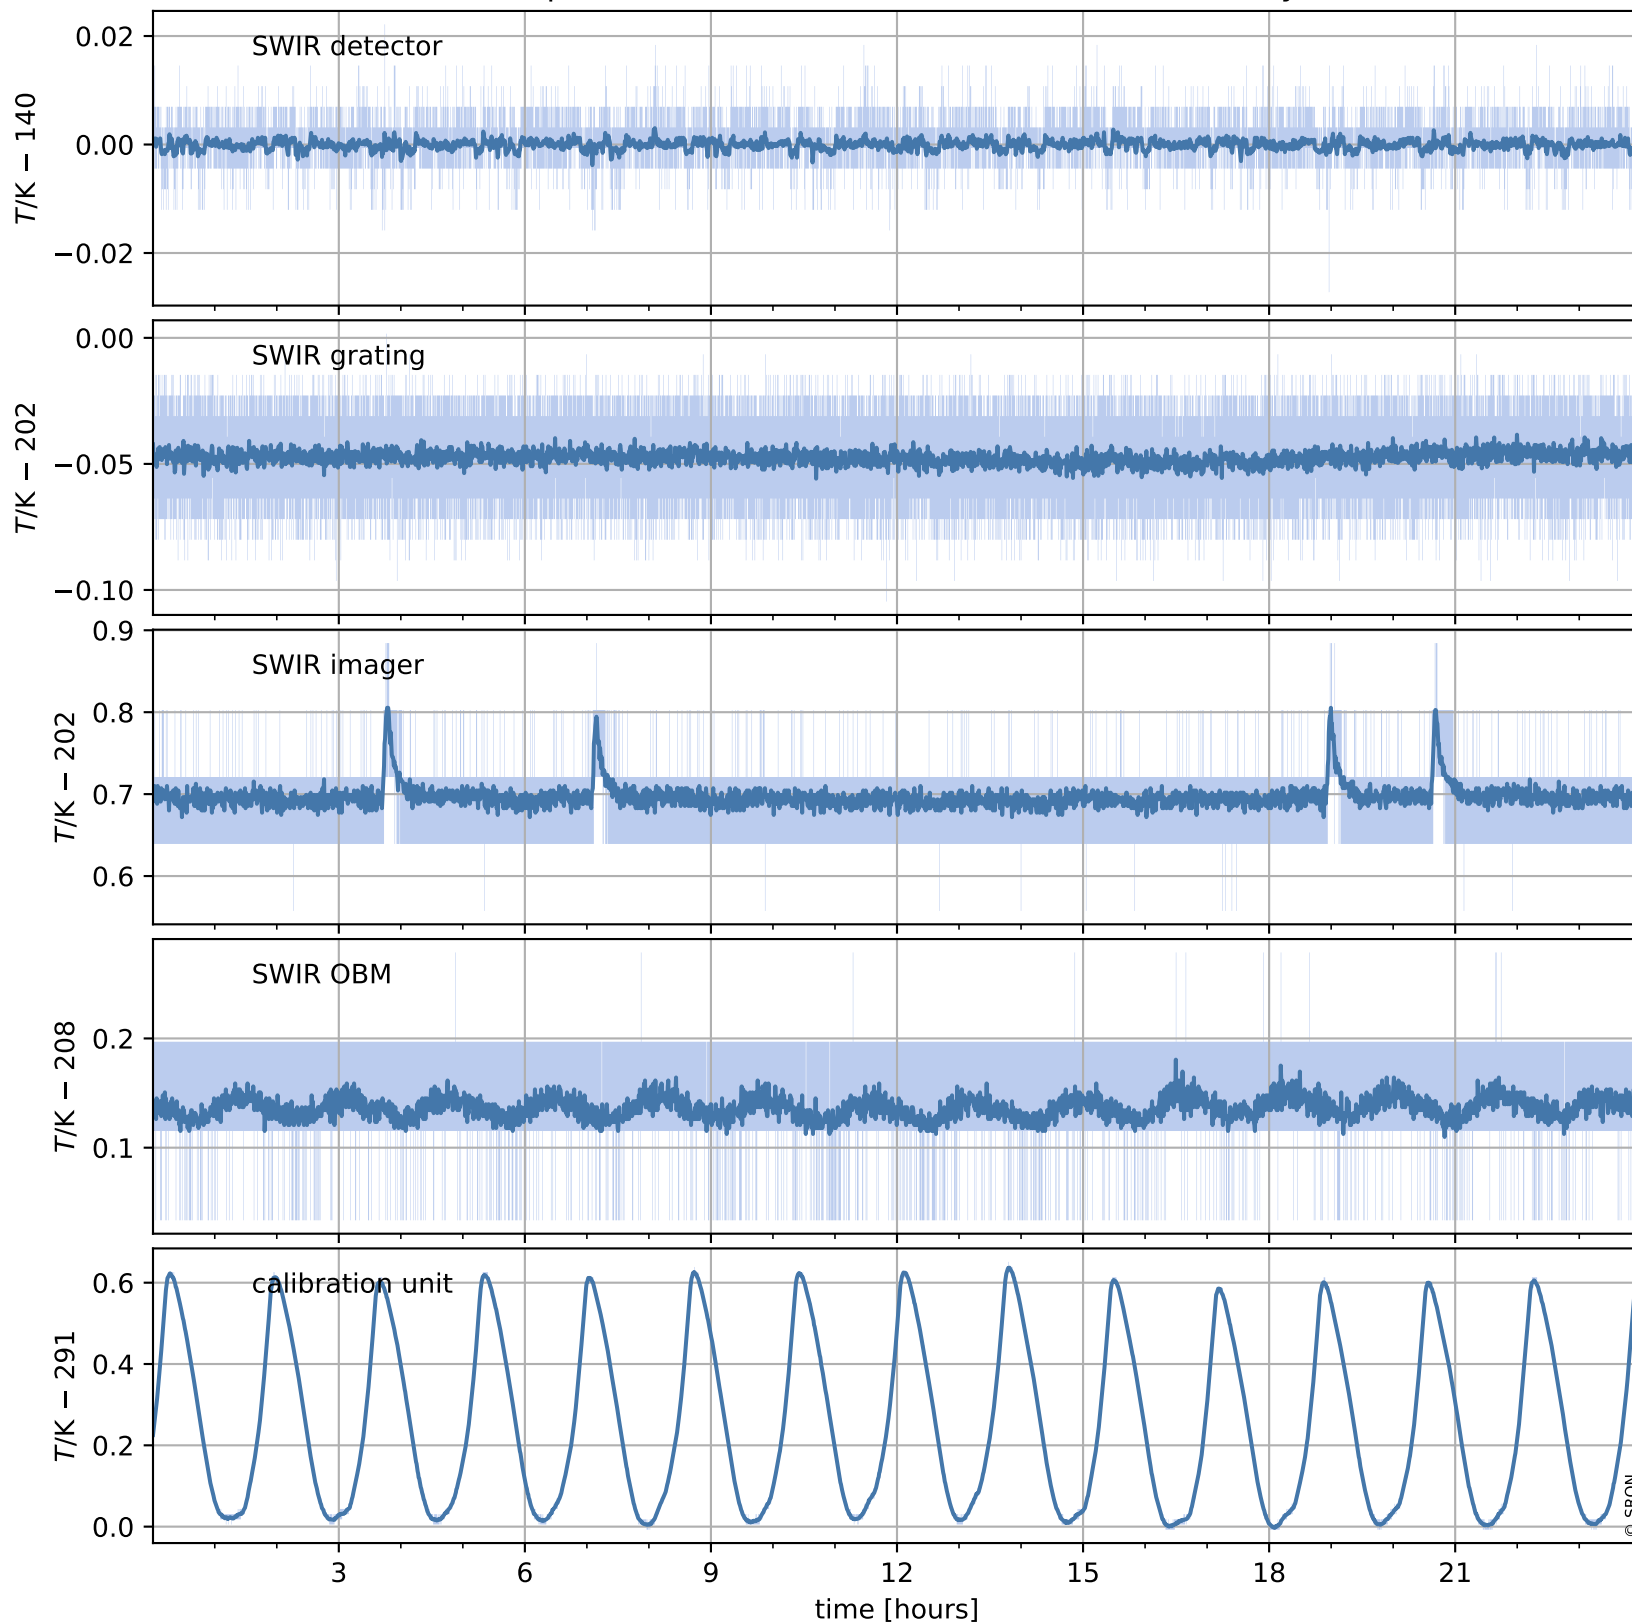

Tropomi SWIR housekeeping data

orbits : [29902, 29915]
coverage : 2023-07-22 / 2023-07-23
created : 2023-08-21T09:43:43

Temperature of sensors relevant for SWIR (one day)

Tropomi SWIR housekeeping data

orbits : [29431, 29915]
coverage : 2023-06-18 / 2023-07-23
created : 2023-08-21T09:43:44

Temperature of sensors relevant for SWIR (last month)

Tropomi SWIR housekeeping data

orbits : [29902, 29915]
coverage : 2023-07-22 / 2023-07-23
created : 2023-08-21T09:43:44

Current and duty cycle of 3 heaters relevant for SWIR (one day)

Tropomi SWIR housekeeping data

orbits : [29431, 29915]
coverage : 2023-06-18 / 2023-07-23
created : 2023-08-21T09:43:44

Current and duty cycle of 3 heaters relevant for SWIR (last month)

Tropomi SWIR housekeeping data