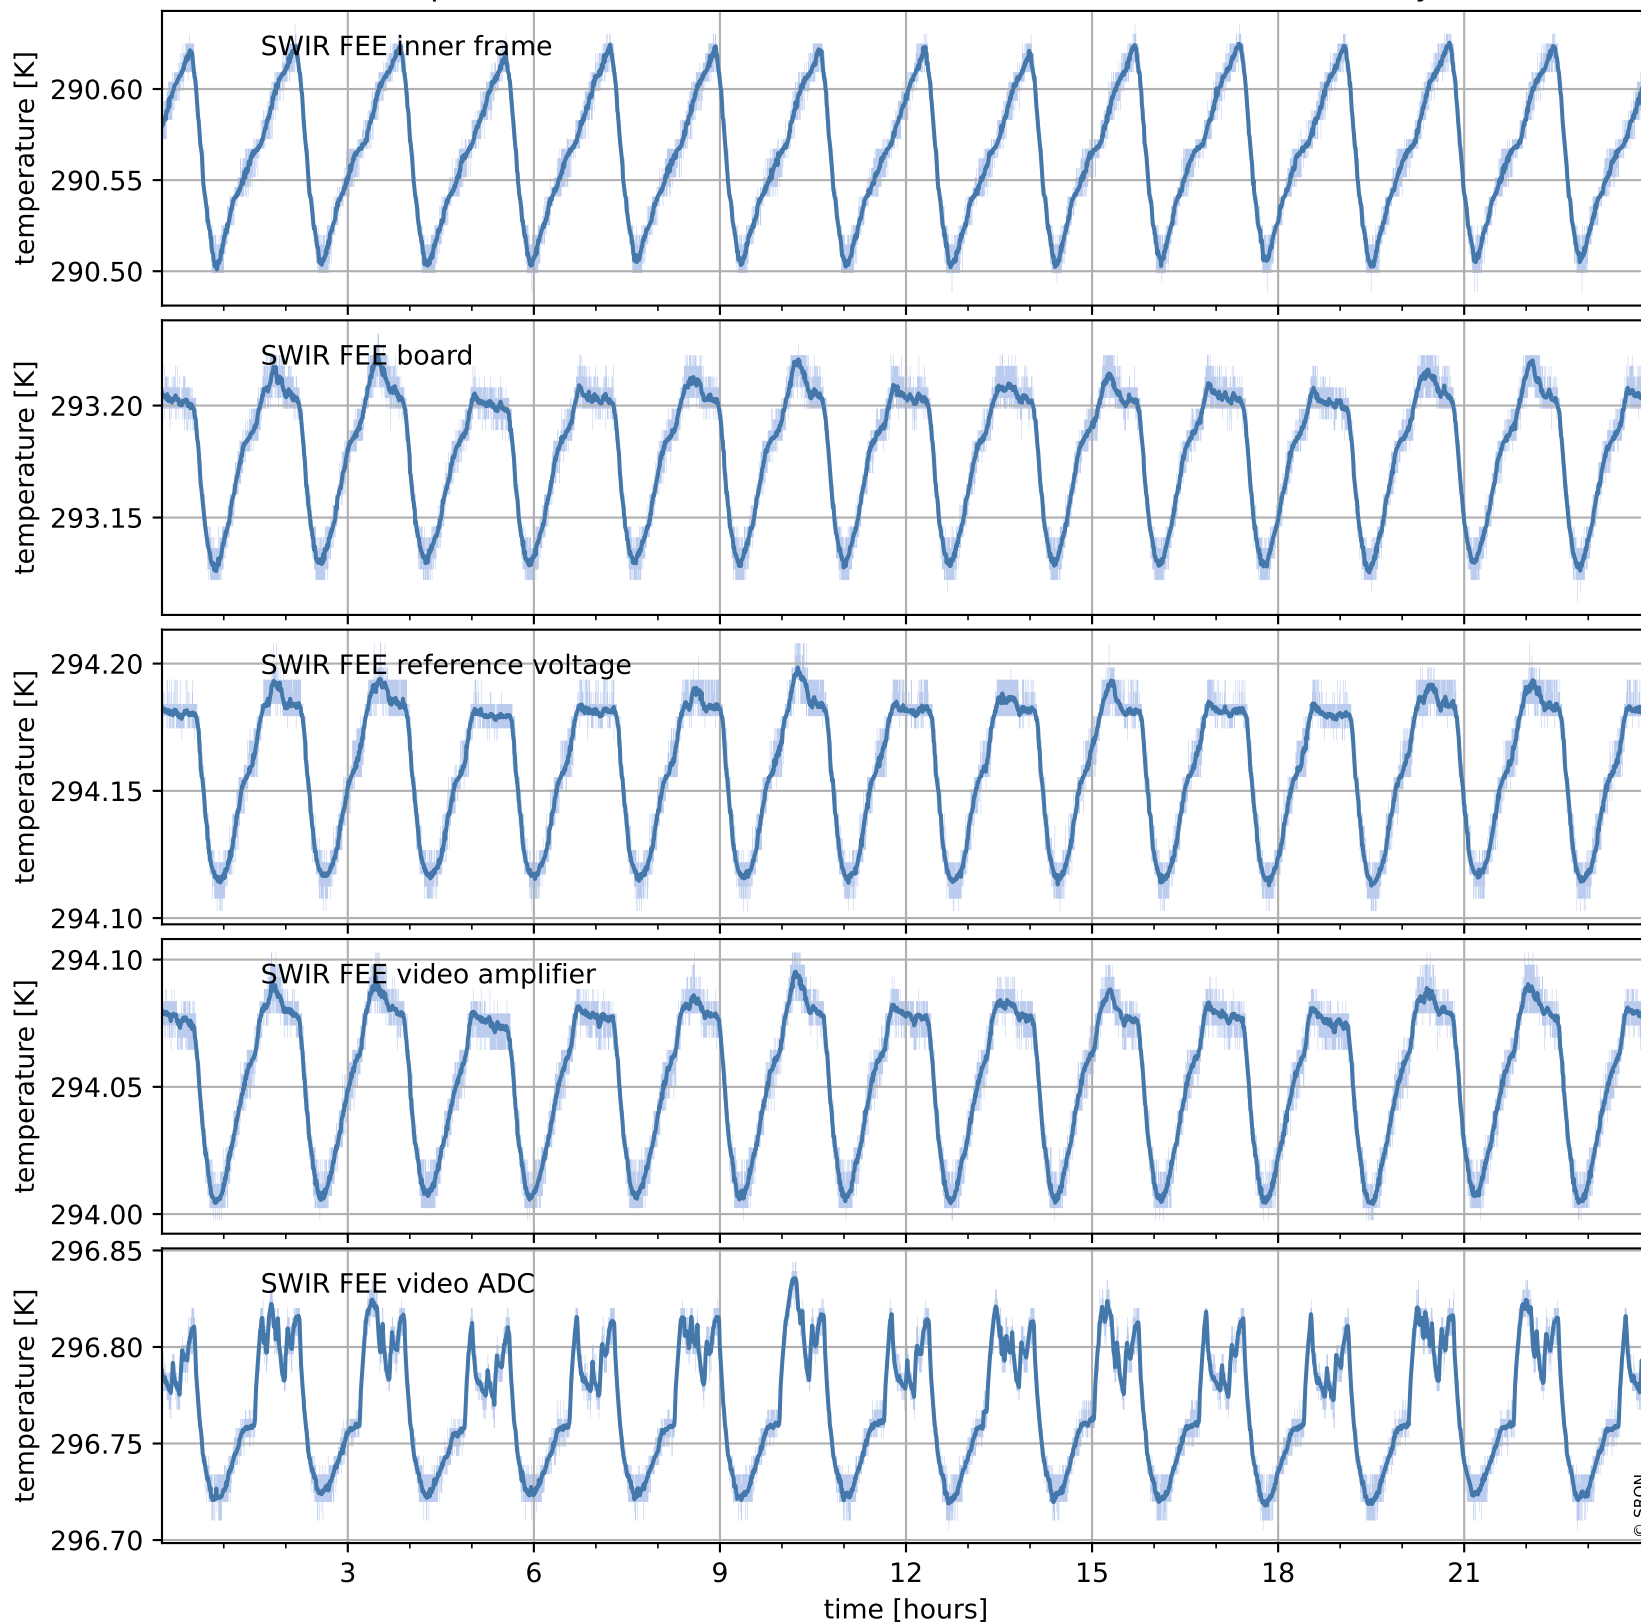

Tropomi SWIR housekeeping data

orbits : [29916, 29930]
coverage : 2023-07-23 / 2023-07-24
created : 2023-08-21T09:43:47

Temperature of sensors at the SWIR front-end electronics (one day)