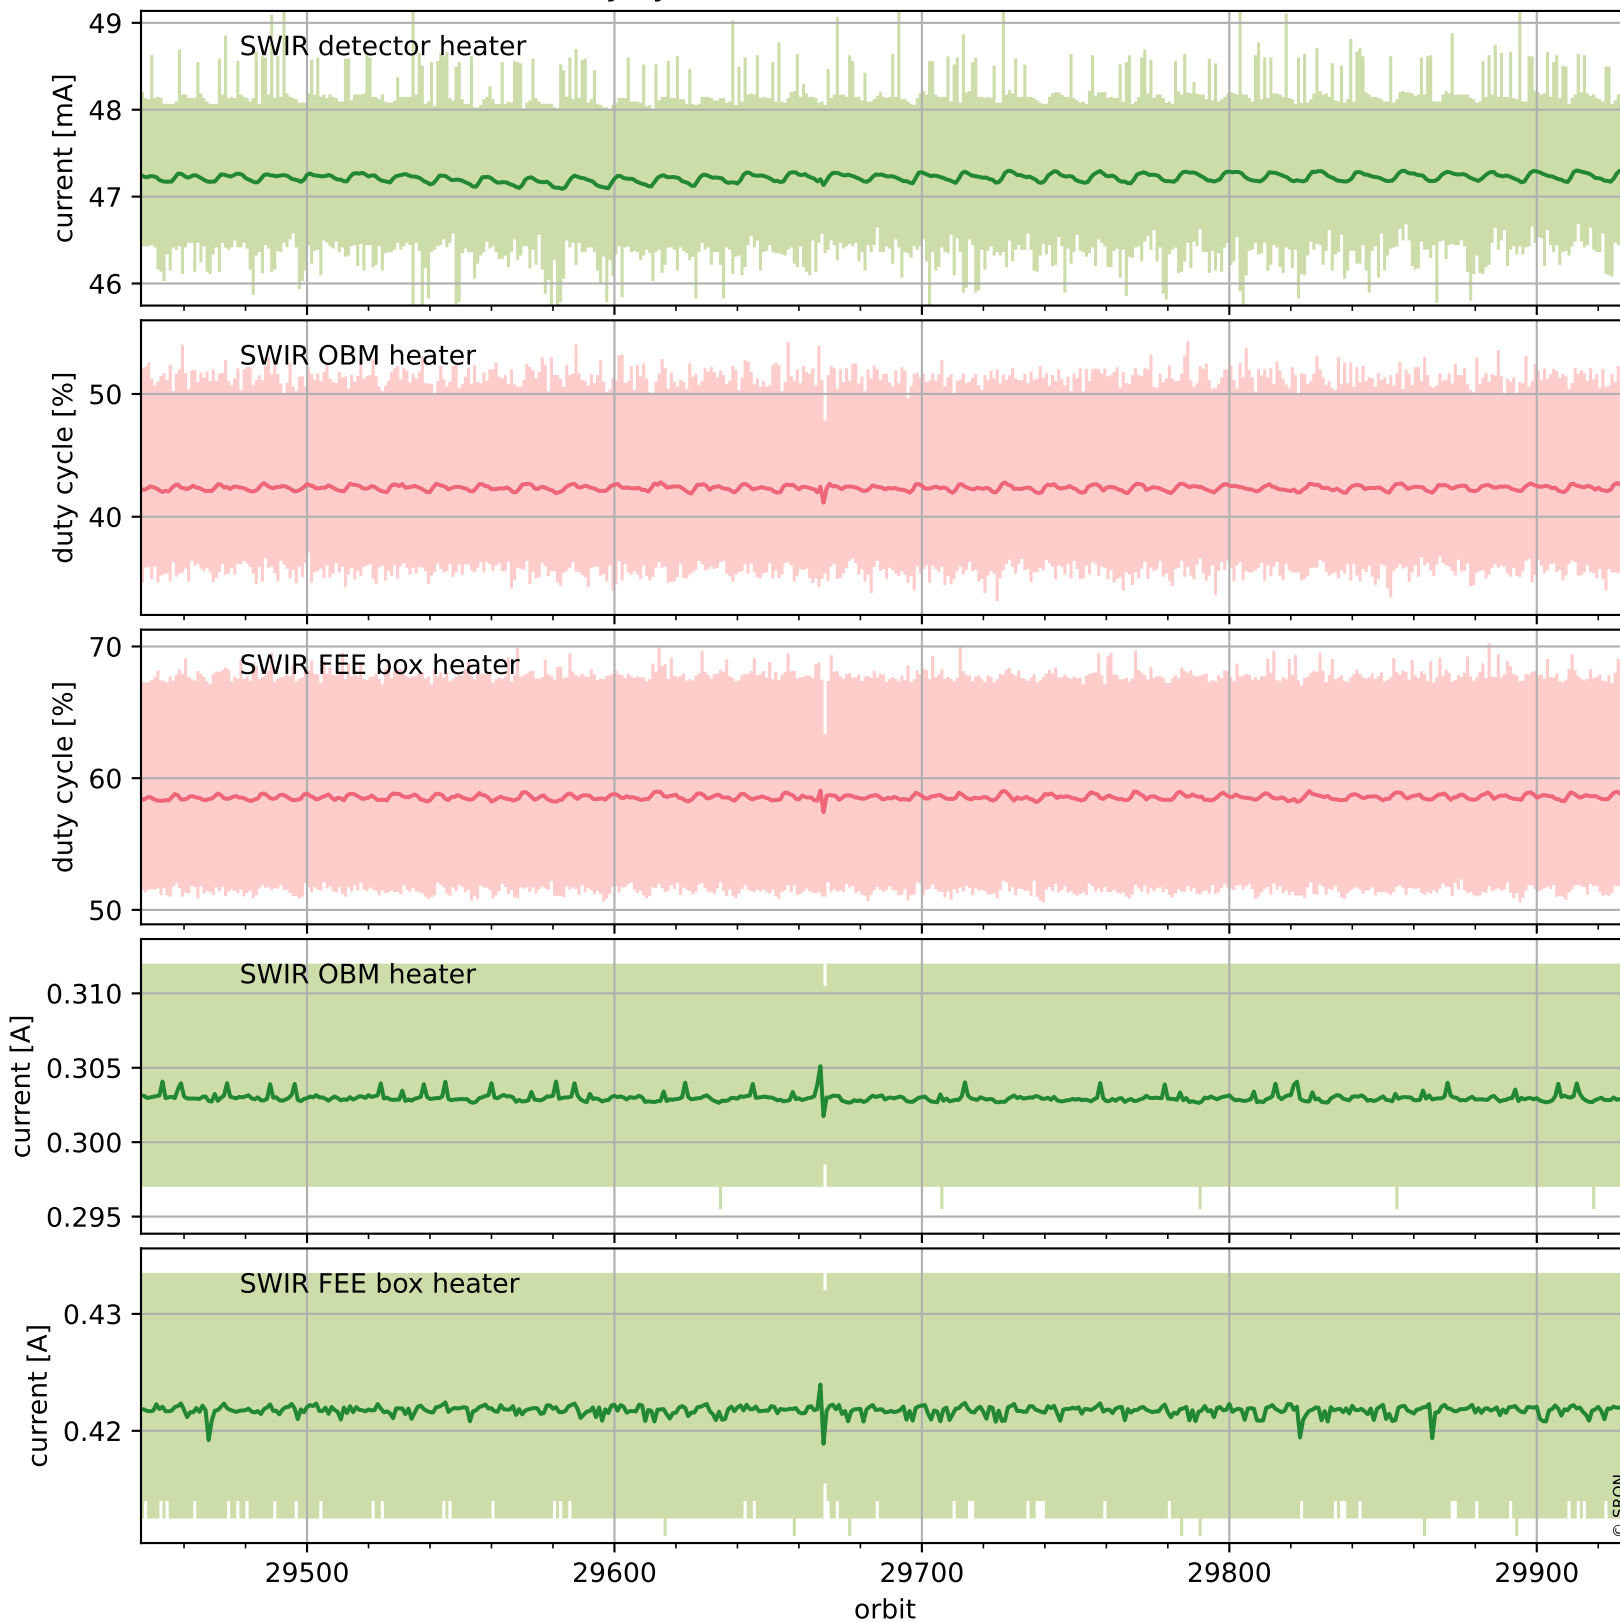

Tropomi SWIR housekeeping data

orbits : [29446, 29930]
coverage : 2023-06-19 / 2023-07-24
created : 2023-08-21T09:43:47

Current and duty cycle of 3 heaters relevant for SWIR (last month)