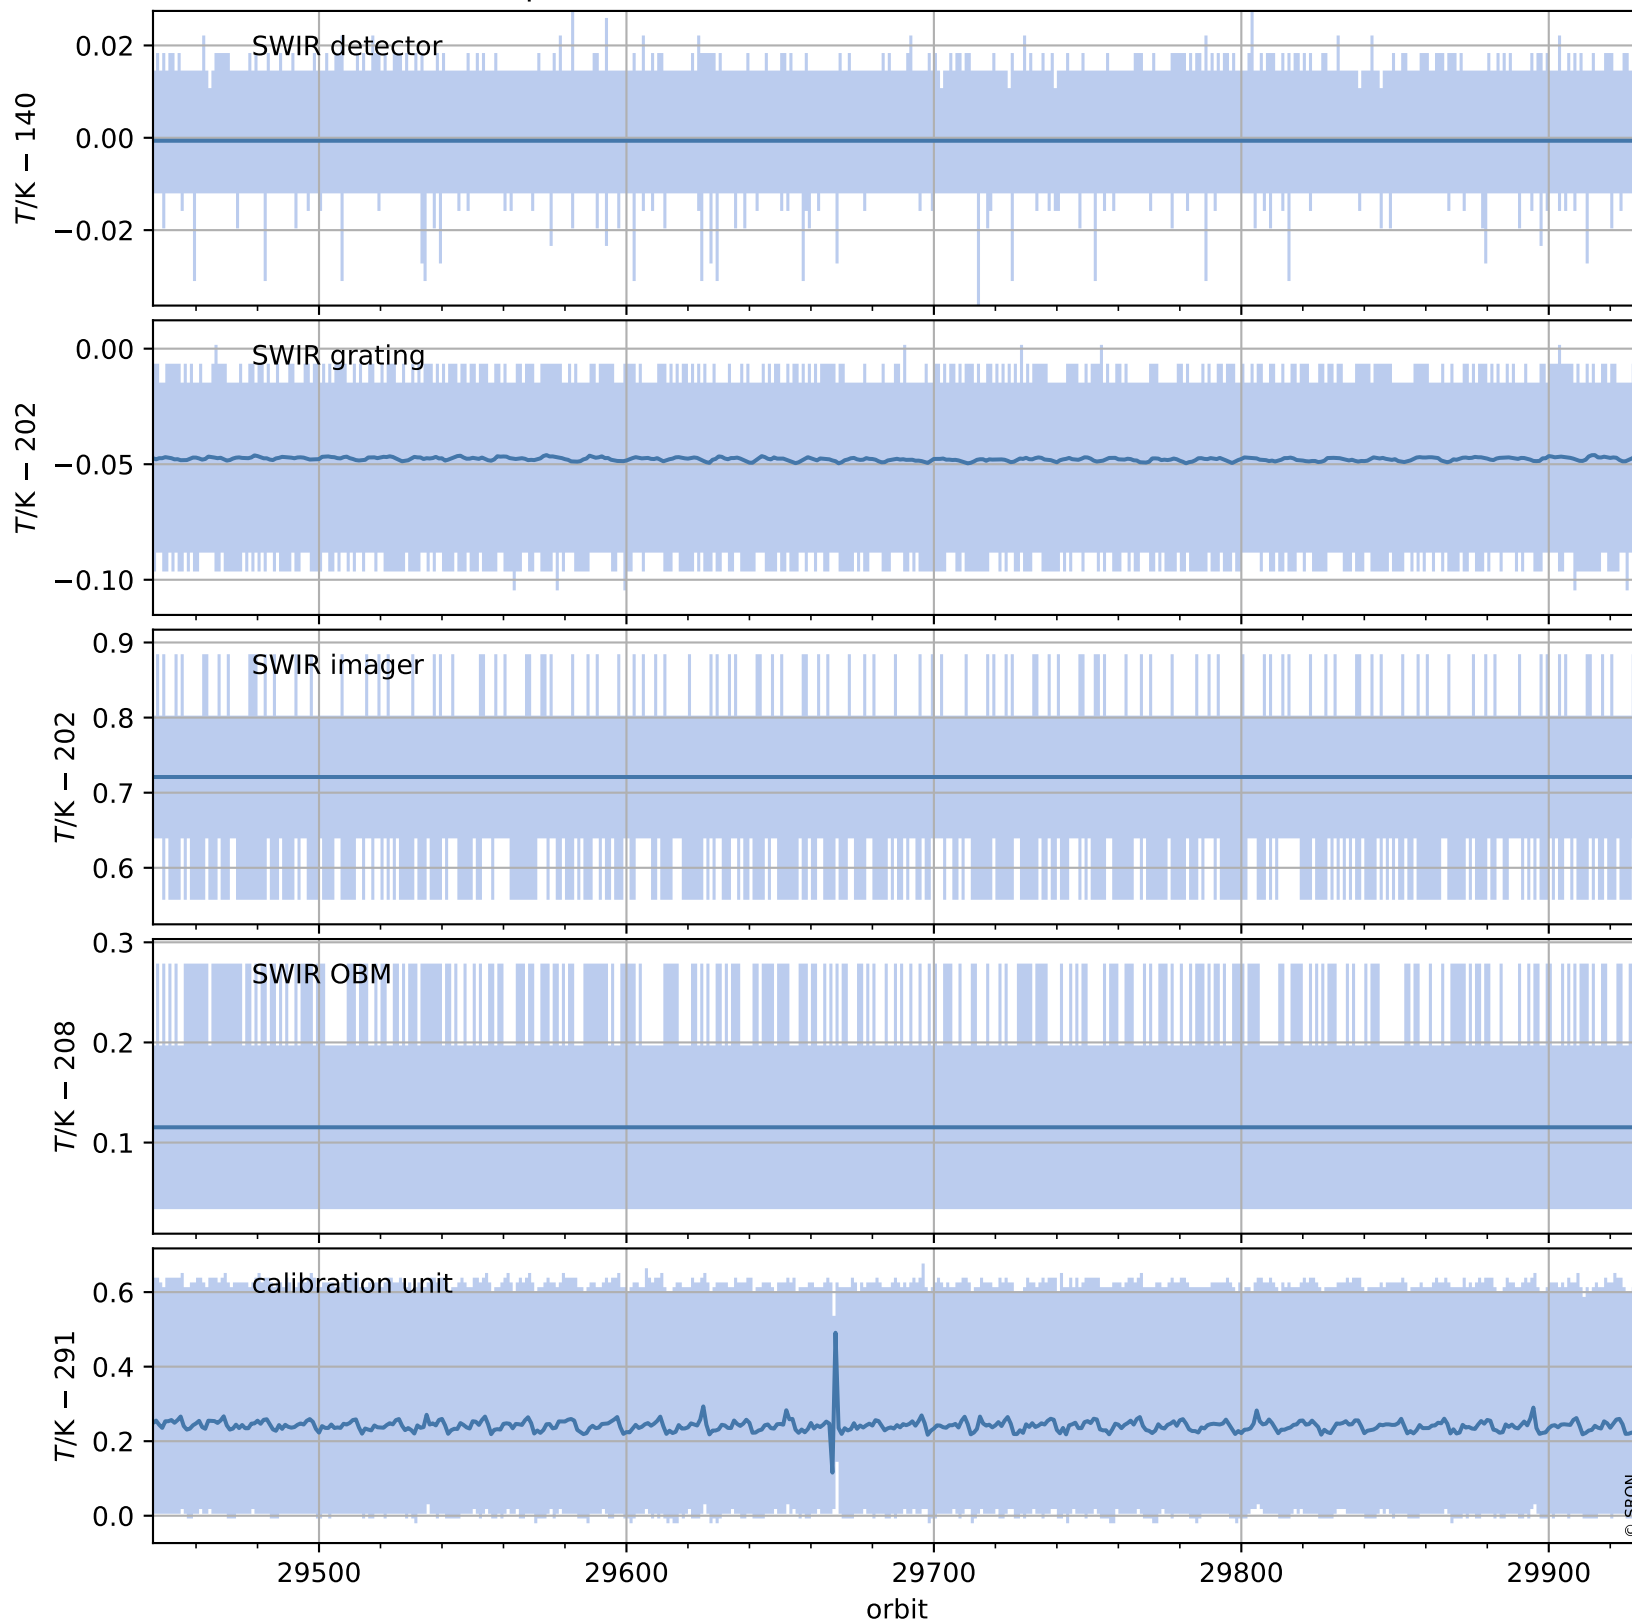

# Tropomi SWIR housekeeping data

orbits : [29916, 29930]  
coverage : 2023-07-23 / 2023-07-24  
created : 2023-08-21T09:43:46

## Temperature of sensors relevant for SWIR (one day)

# Tropomi SWIR housekeeping data

orbits : [29446, 29930]  
coverage : 2023-06-19 / 2023-07-24  
created : 2023-08-21T09:43:46

## Temperature of sensors relevant for SWIR (last month)