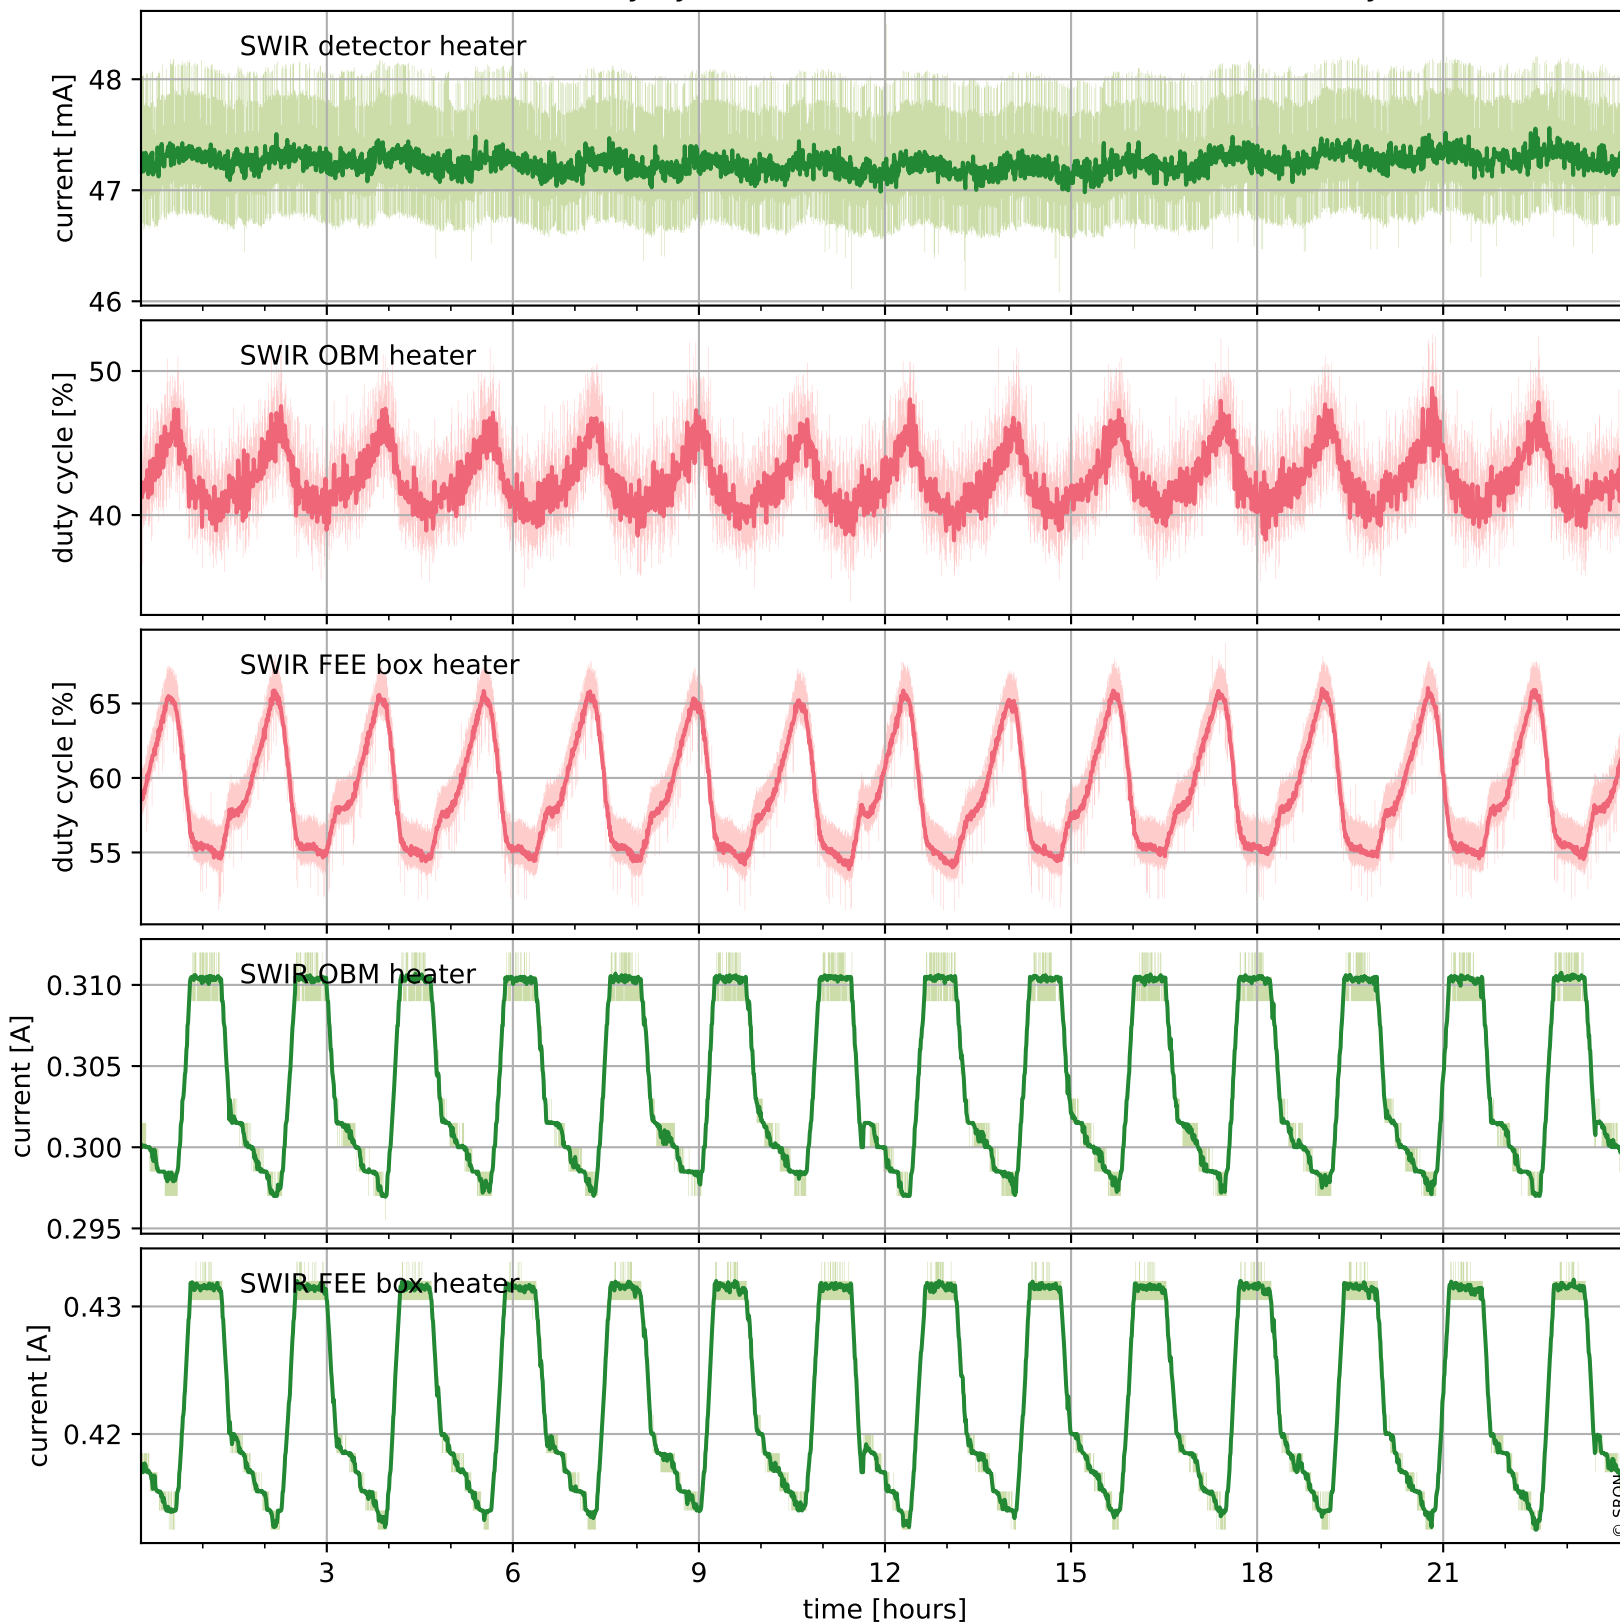

Tropomi SWIR housekeeping data

orbits : [29916, 29930]
coverage : 2023-07-23 / 2023-07-24
created : 2023-08-21T09:43:46

Current and duty cycle of 3 heaters relevant for SWIR (one day)