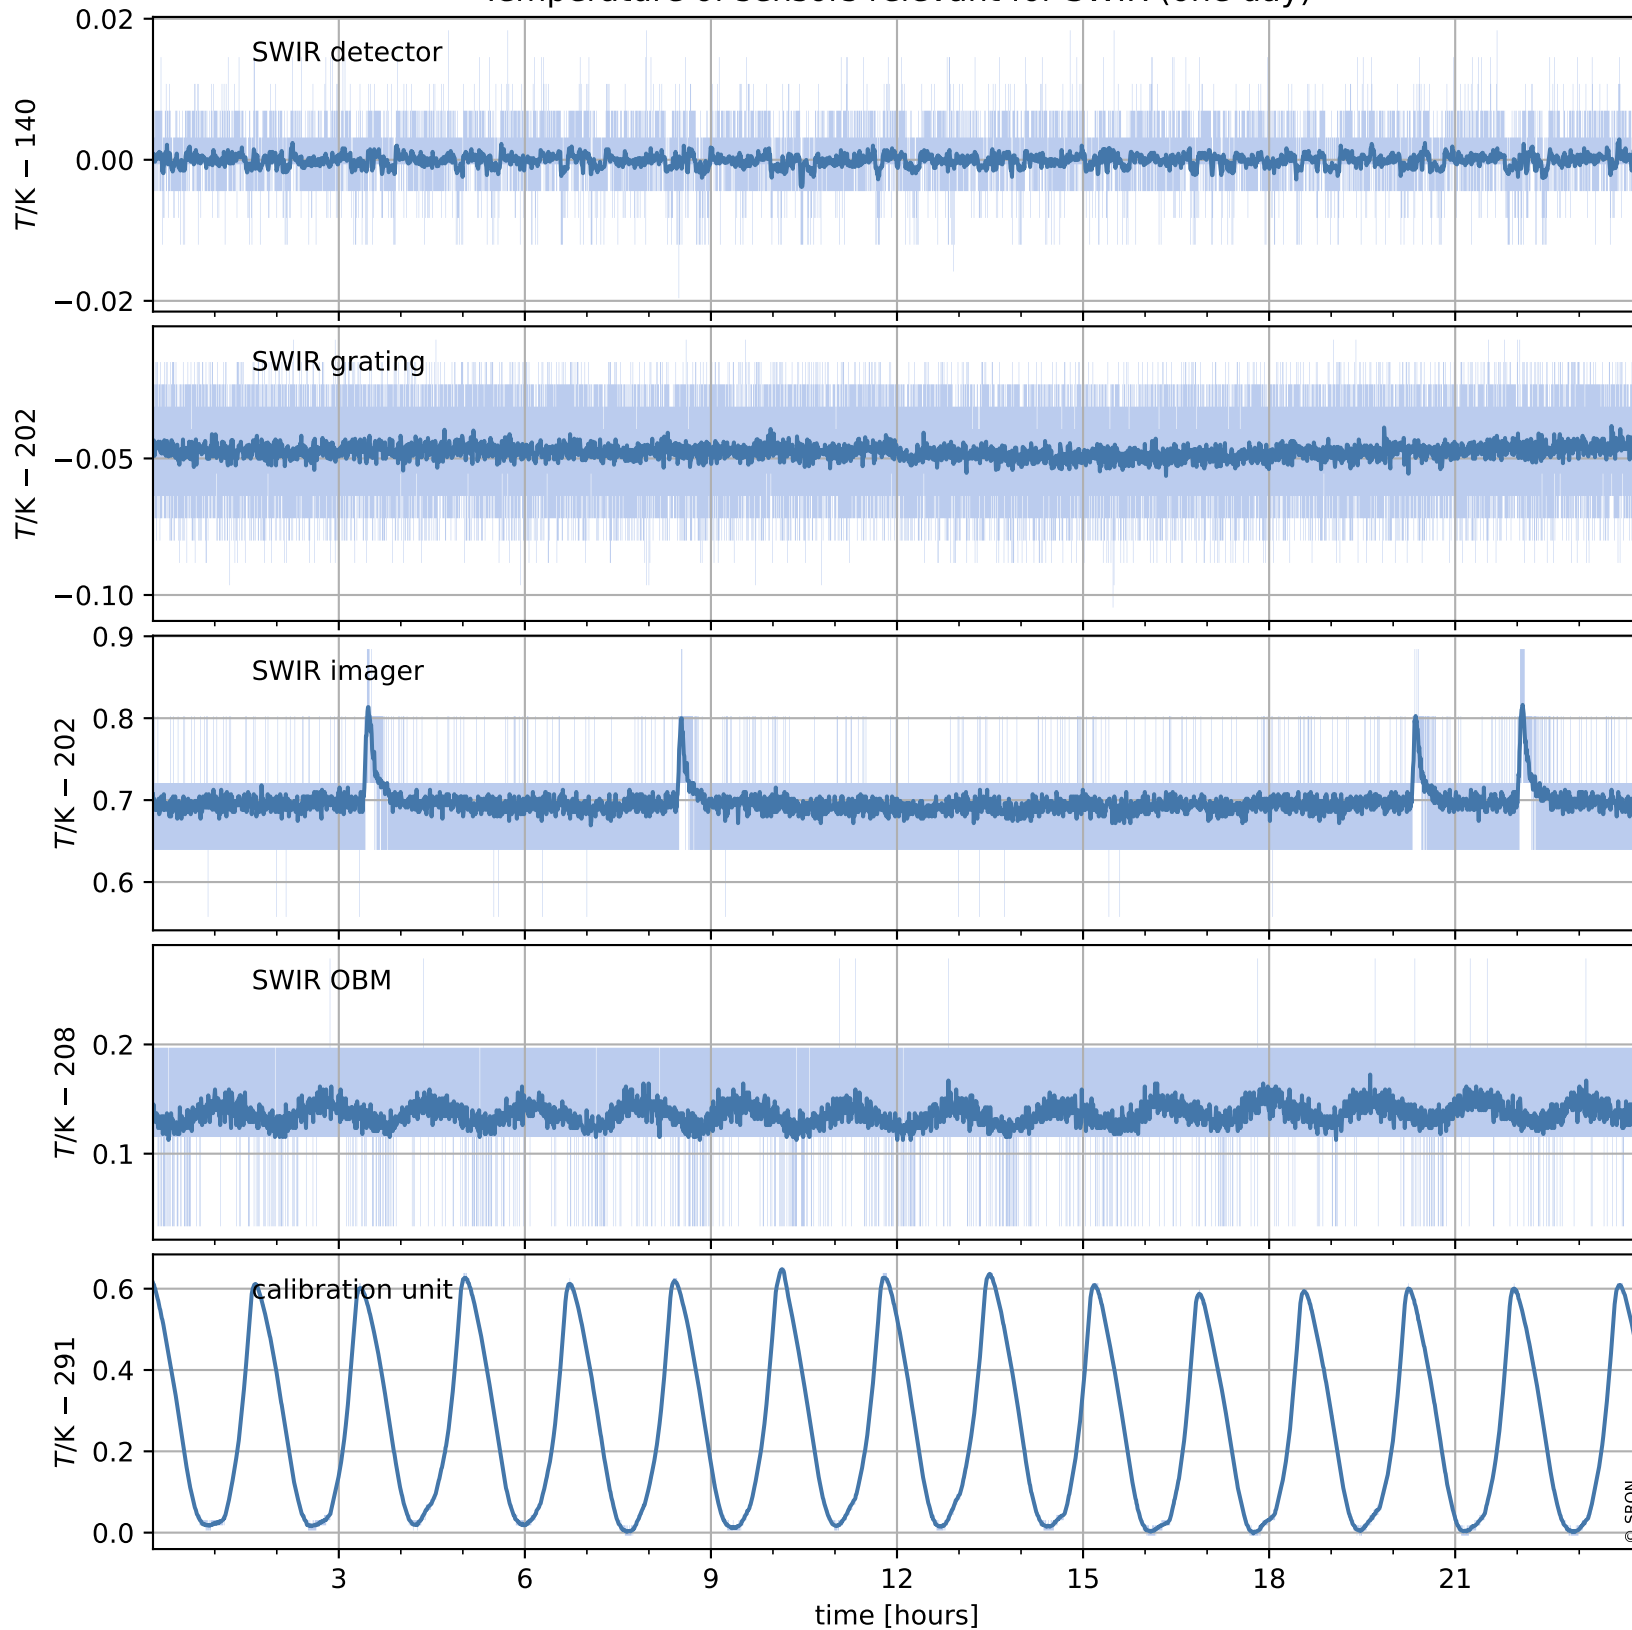

# Tropomi SWIR housekeeping data

orbits : [29916, 29930]  
coverage : 2023-07-23 / 2023-07-24  
created : 2023-08-21T09:43:46

## Temperature of sensors relevant for SWIR (one day)

## Temperature of sensors relevant for SWIR (last month)