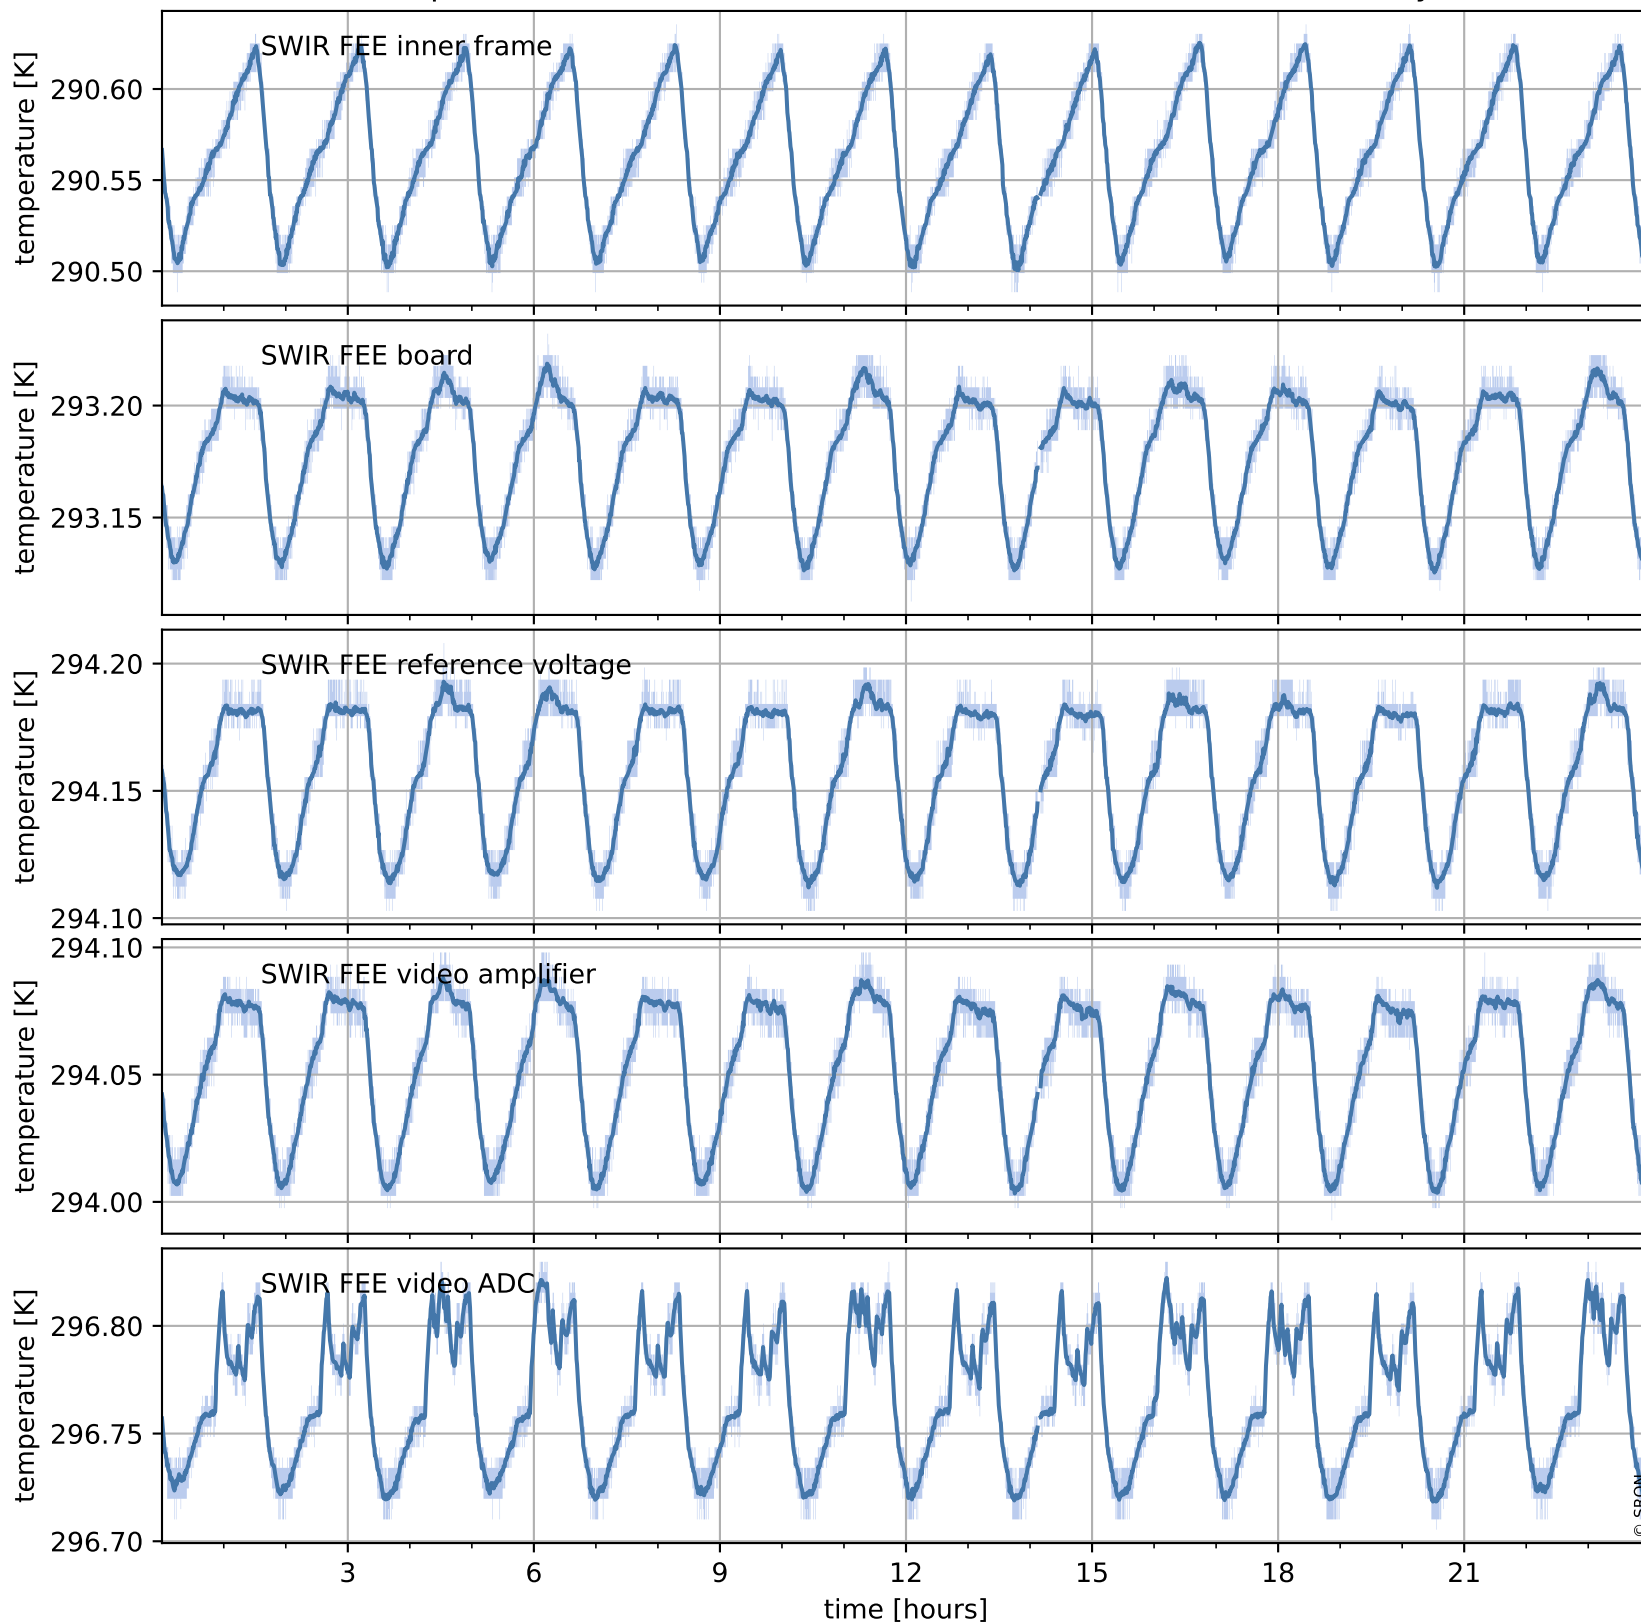

Tropomi SWIR housekeeping data

orbits : [29945, 29958]
coverage : 2023-07-25 / 2023-07-26
created : 2023-08-21T09:43:50

Temperature of sensors relevant for SWIR (one day)

Tropomi SWIR housekeeping data

orbits : [29474, 29958]
coverage : 2023-06-21 / 2023-07-26
created : 2023-08-21T09:43:51

Temperature of sensors relevant for SWIR (last month)

Tropomi SWIR housekeeping data

orbits : [29945, 29958]
coverage : 2023-07-25 / 2023-07-26
created : 2023-08-21T09:43:51

Current and duty cycle of 3 heaters relevant for SWIR (one day)

Tropomi SWIR housekeeping data

orbits : [29474, 29958]
coverage : 2023-06-21 / 2023-07-26
created : 2023-08-21T09:43:51

Current and duty cycle of 3 heaters relevant for SWIR (last month)

Tropomi SWIR housekeeping data

orbits : [29945, 29958]
coverage : 2023-07-25 / 2023-07-26
created : 2023-08-21T09:43:52

Temperature of sensors at the SWIR front-end electronics (one day)

Tropomi SWIR housekeeping data

orbits : [29474, 29958]
coverage : 2023-06-21 / 2023-07-26
created : 2023-08-21T09:43:52