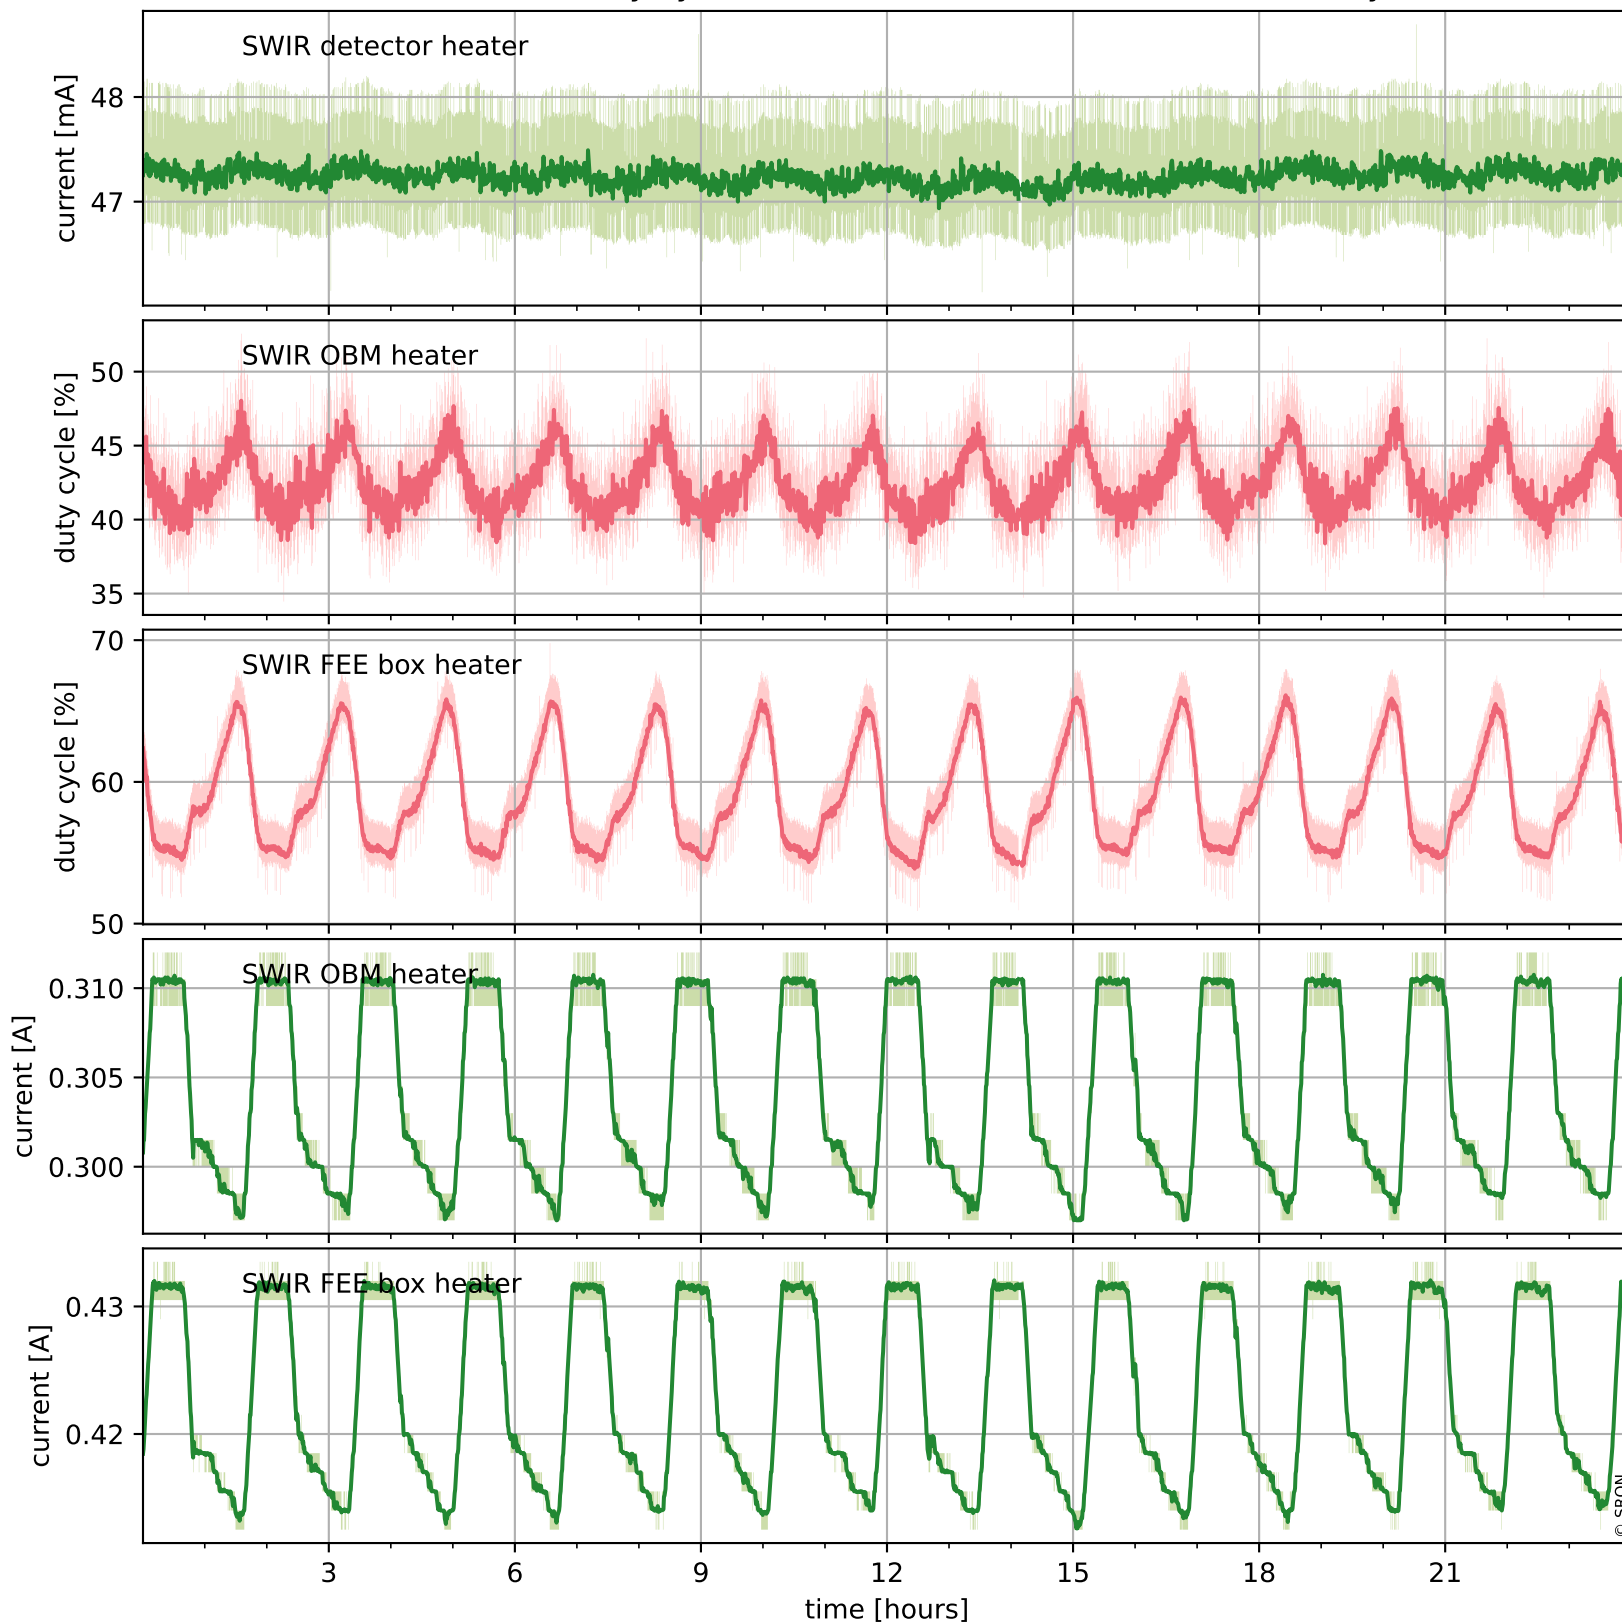

Tropomi SWIR housekeeping data

orbits : [29945, 29958]
coverage : 2023-07-25 / 2023-07-26
created : 2023-08-21T09:43:50

Temperature of sensors relevant for SWIR (one day)

Tropomi SWIR housekeeping data

orbits : [29474, 29958]
coverage : 2023-06-21 / 2023-07-26
created : 2023-08-21T09:43:51

Temperature of sensors relevant for SWIR (last month)

Tropomi SWIR housekeeping data

orbits : [29945, 29958]
coverage : 2023-07-25 / 2023-07-26
created : 2023-08-21T09:43:51

Current and duty cycle of 3 heaters relevant for SWIR (one day)