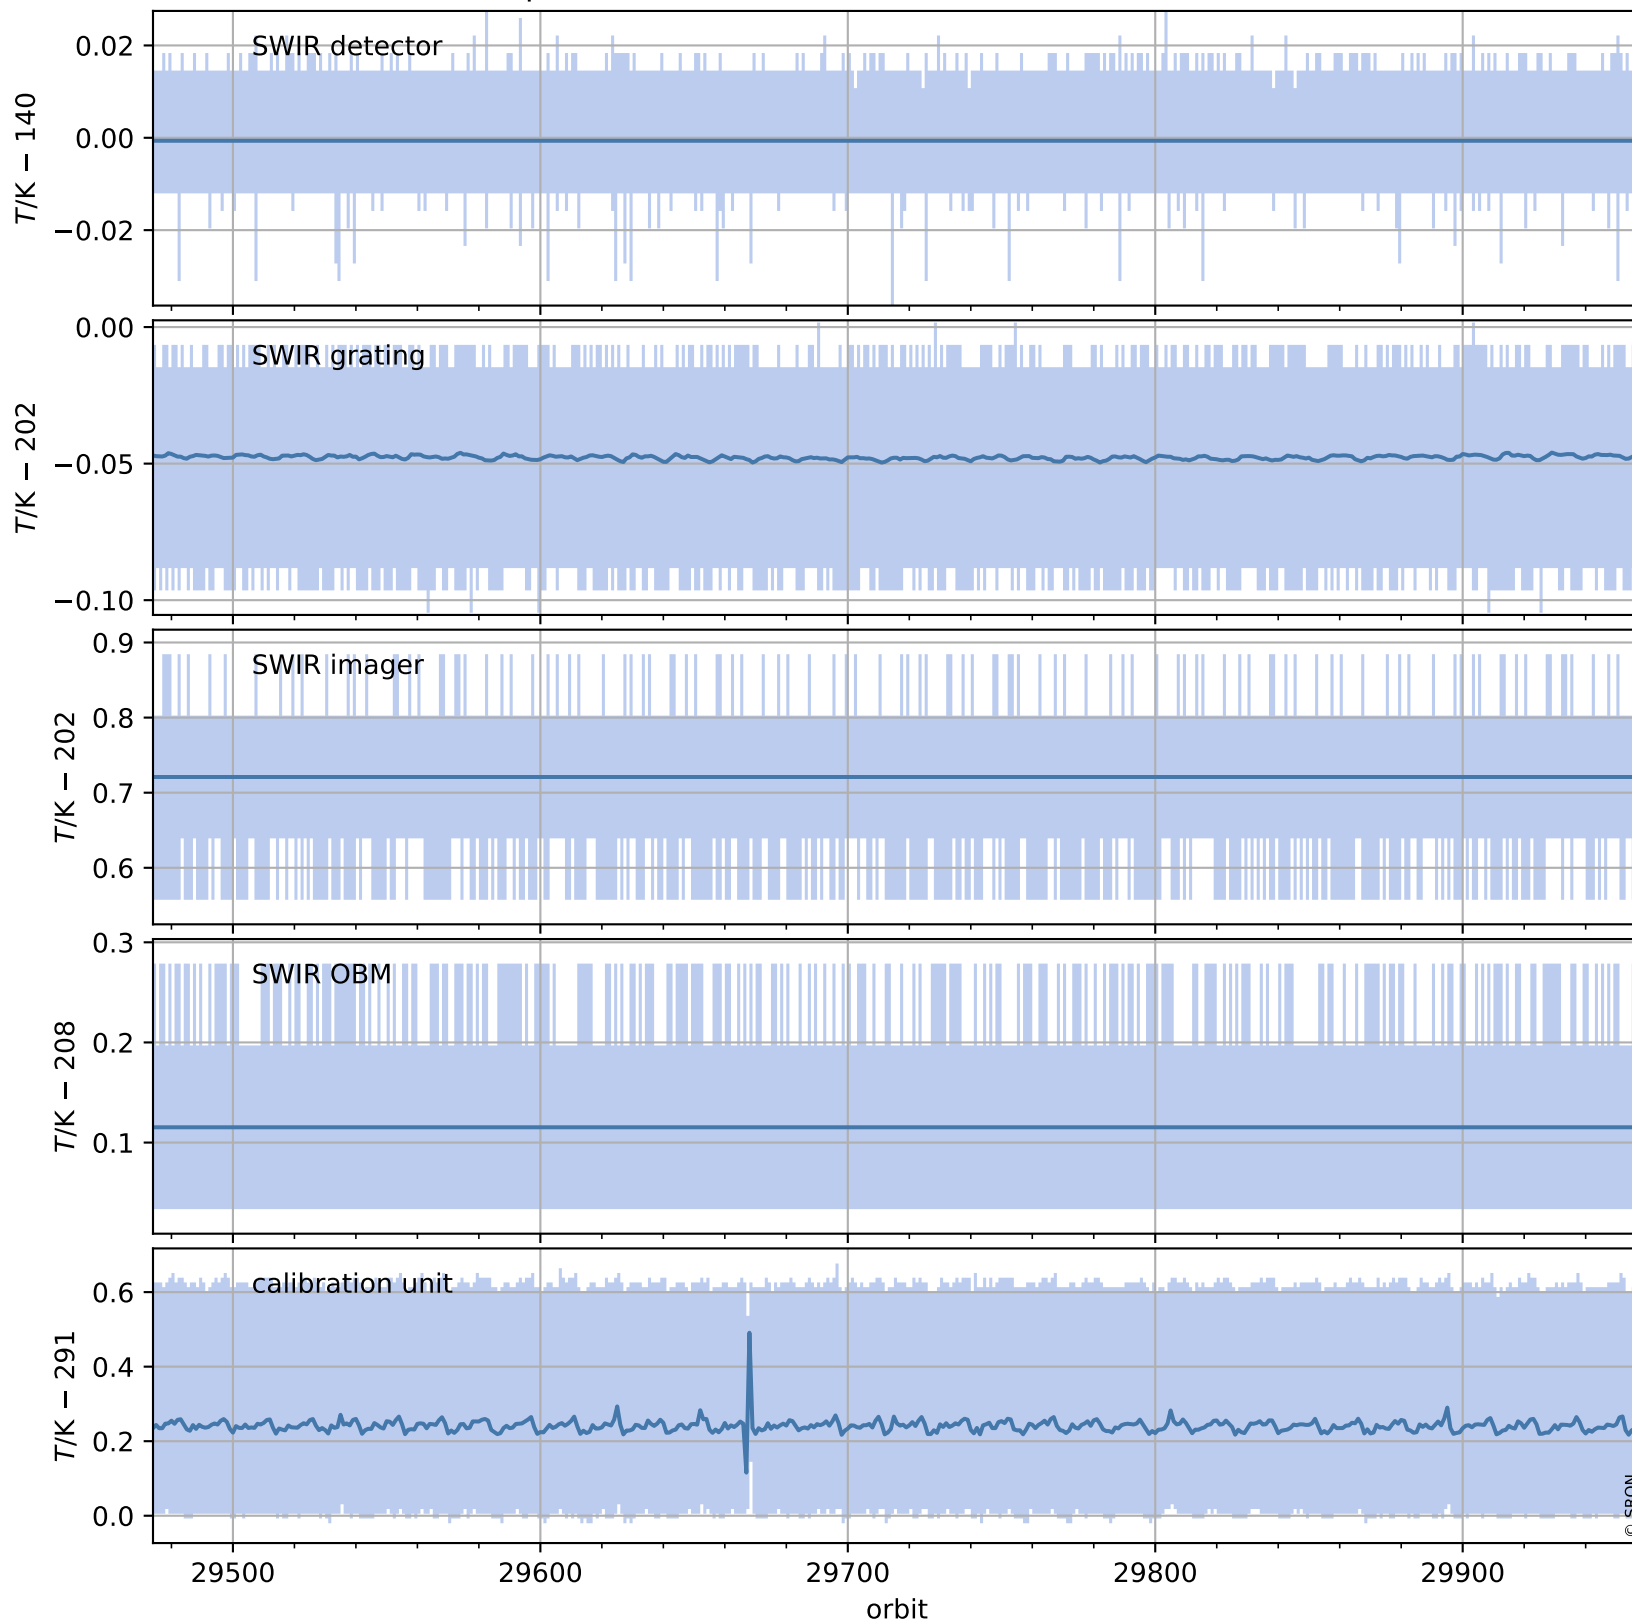

Tropomi SWIR housekeeping data

orbits : [29945, 29958]
coverage : 2023-07-25 / 2023-07-26
created : 2023-08-21T09:43:50

Temperature of sensors relevant for SWIR (one day)

Tropomi SWIR housekeeping data

orbits : [29474, 29958]
coverage : 2023-06-21 / 2023-07-26
created : 2023-08-21T09:43:51

Temperature of sensors relevant for SWIR (last month)

Tropomi SWIR housekeeping data

orbits : [29945, 29958]
coverage : 2023-07-25 / 2023-07-26
created : 2023-08-21T09:43:51

Current and duty cycle of 3 heaters relevant for SWIR (one day)

Tropomi SWIR housekeeping data

orbits : [29474, 29958]
coverage : 2023-06-21 / 2023-07-26
created : 2023-08-21T09:43:51

Current and duty cycle of 3 heaters relevant for SWIR (last month)

Tropomi SWIR housekeeping data

orbits : [29945, 29958]
coverage : 2023-07-25 / 2023-07-26
created : 2023-08-21T09:43:52

Temperature of sensors at the SWIR front-end electronics (one day)

Tropomi SWIR housekeeping data

orbits : [29474, 29958]
coverage : 2023-06-21 / 2023-07-26
created : 2023-08-21T09:43:52