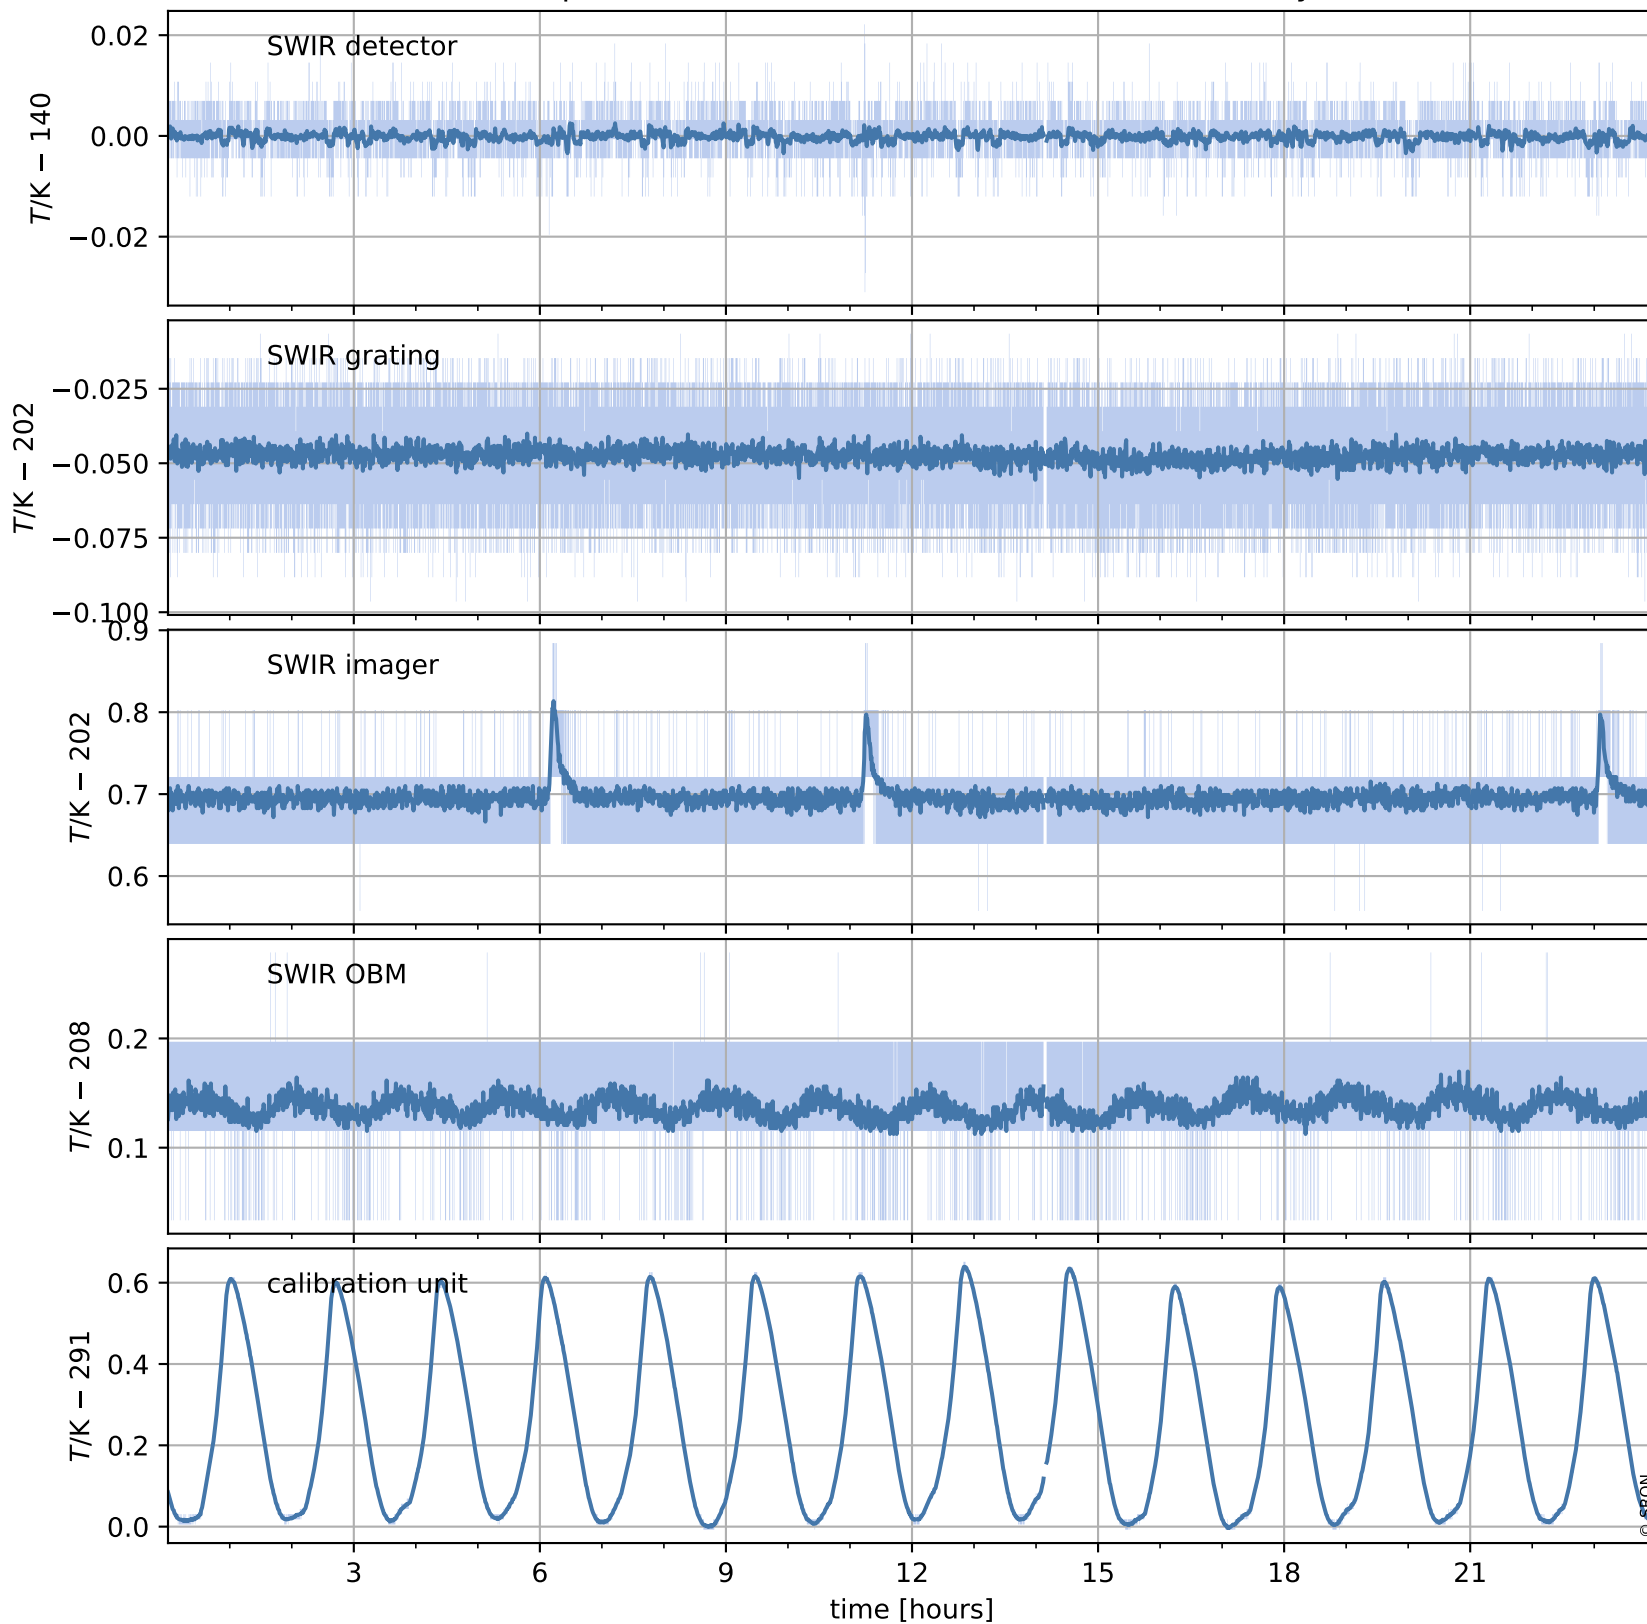

Tropomi SWIR housekeeping data

orbits : [29945, 29958]
coverage : 2023-07-25 / 2023-07-26
created : 2023-08-21T09:43:50

Temperature of sensors relevant for SWIR (one day)

Tropomi SWIR housekeeping data

orbits : [29474, 29958]
coverage : 2023-06-21 / 2023-07-26
created : 2023-08-21T09:43:51

Temperature of sensors relevant for SWIR (last month)

Tropomi SWIR housekeeping data

orbits : [29945, 29958]
coverage : 2023-07-25 / 2023-07-26
created : 2023-08-21T09:43:51

Current and duty cycle of 3 heaters relevant for SWIR (one day)