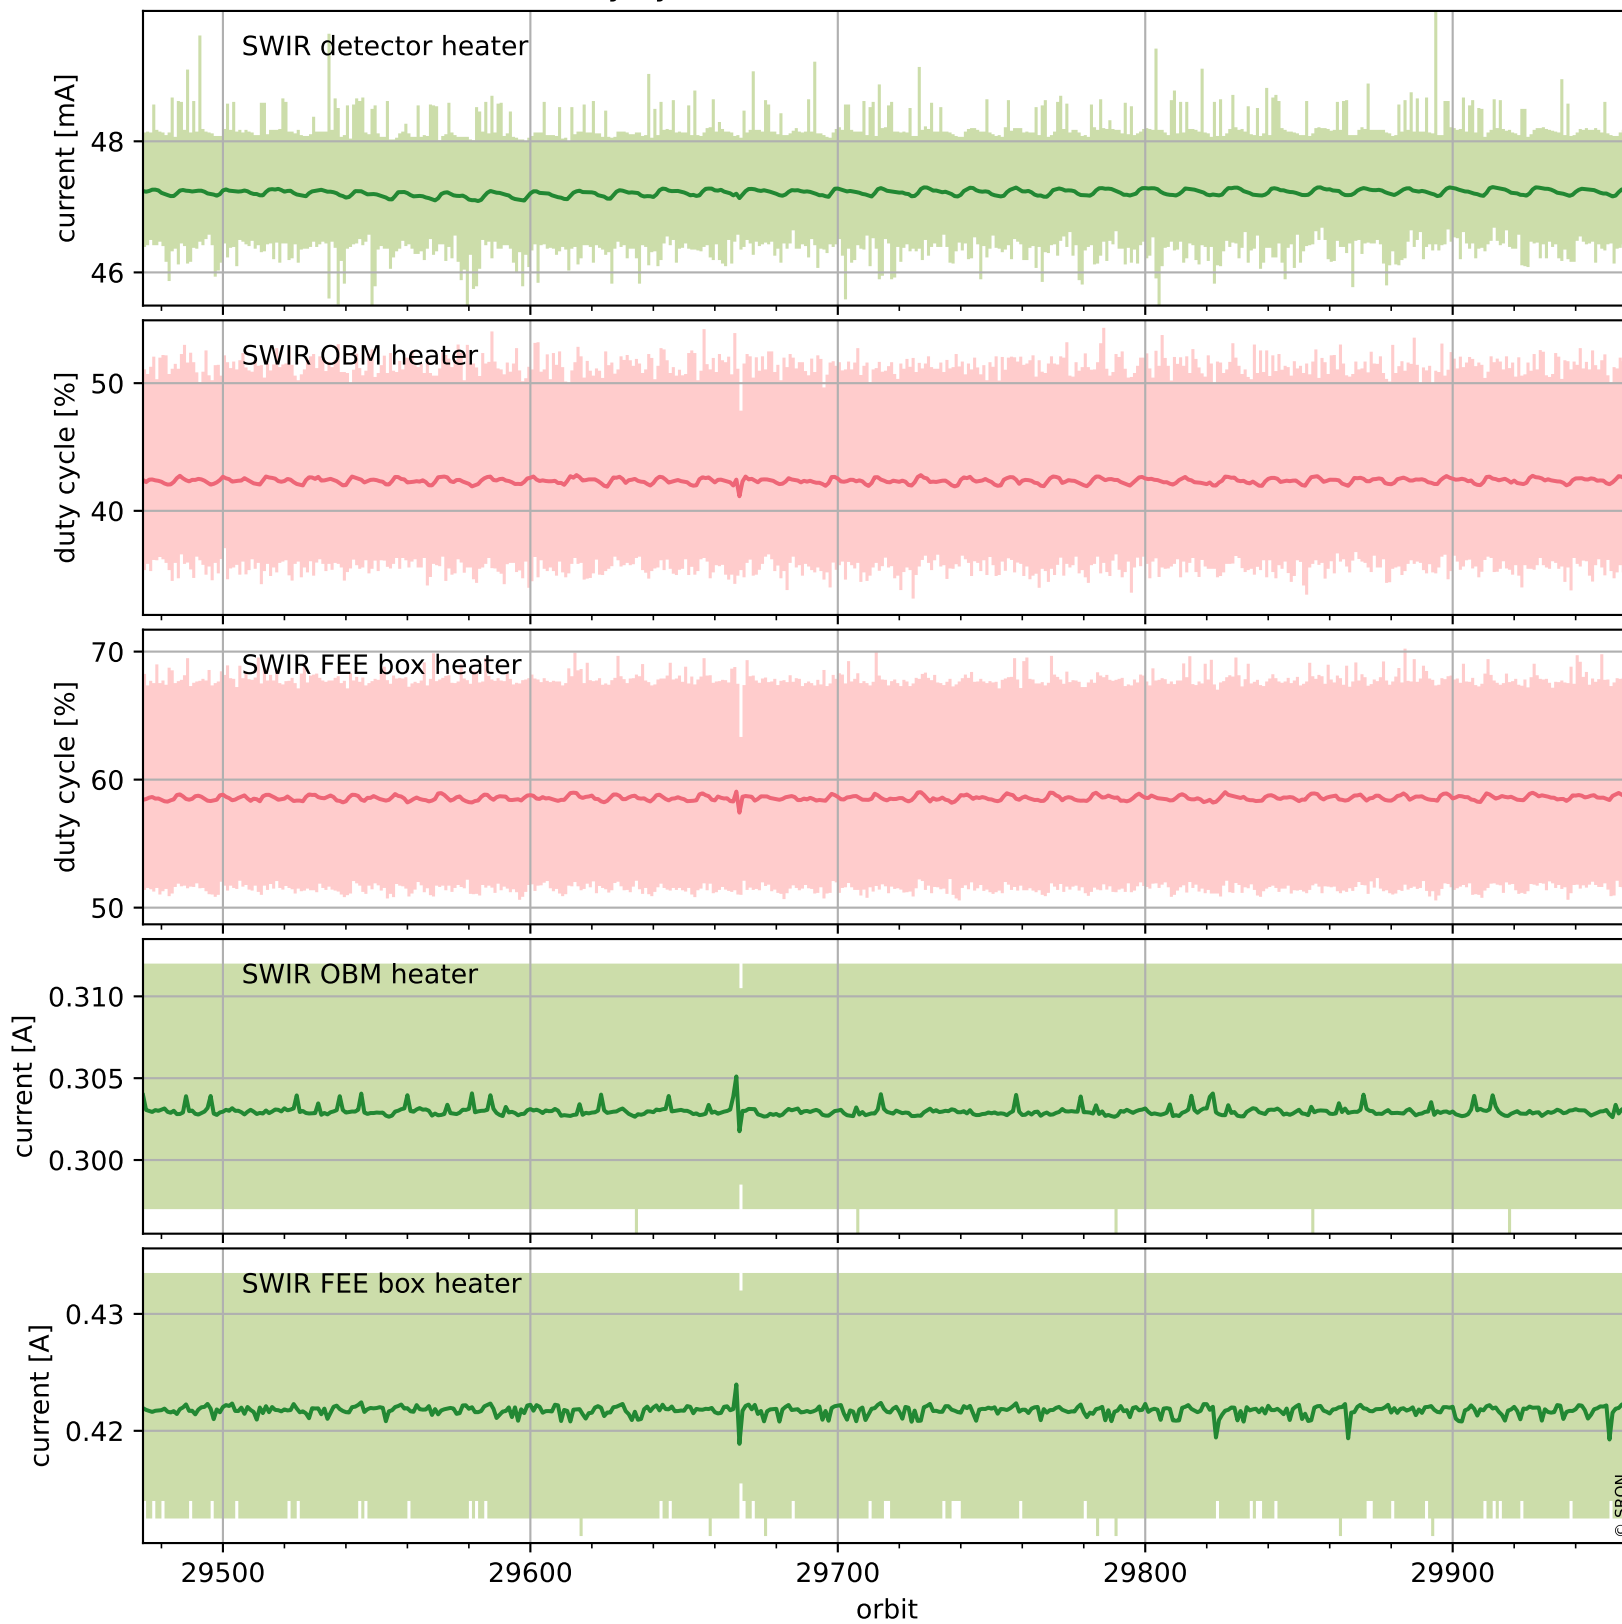

Tropomi SWIR housekeeping data

orbits : [29945, 29958]
coverage : 2023-07-25 / 2023-07-26
created : 2023-08-21T09:43:50

Temperature of sensors relevant for SWIR (one day)

Tropomi SWIR housekeeping data

orbits : [29474, 29958]
coverage : 2023-06-21 / 2023-07-26
created : 2023-08-21T09:43:51

Temperature of sensors relevant for SWIR (last month)

Tropomi SWIR housekeeping data

orbits : [29945, 29958]
coverage : 2023-07-25 / 2023-07-26
created : 2023-08-21T09:43:51

Current and duty cycle of 3 heaters relevant for SWIR (one day)

Tropomi SWIR housekeeping data

orbits : [29474, 29958]
coverage : 2023-06-21 / 2023-07-26
created : 2023-08-21T09:43:51

Current and duty cycle of 3 heaters relevant for SWIR (last month)

Tropomi SWIR housekeeping data

orbits : [29945, 29958]
coverage : 2023-07-25 / 2023-07-26
created : 2023-08-21T09:43:52

Temperature of sensors at the SWIR front-end electronics (one day)

Tropomi SWIR housekeeping data

orbits : [29474, 29958]
coverage : 2023-06-21 / 2023-07-26
created : 2023-08-21T09:43:52