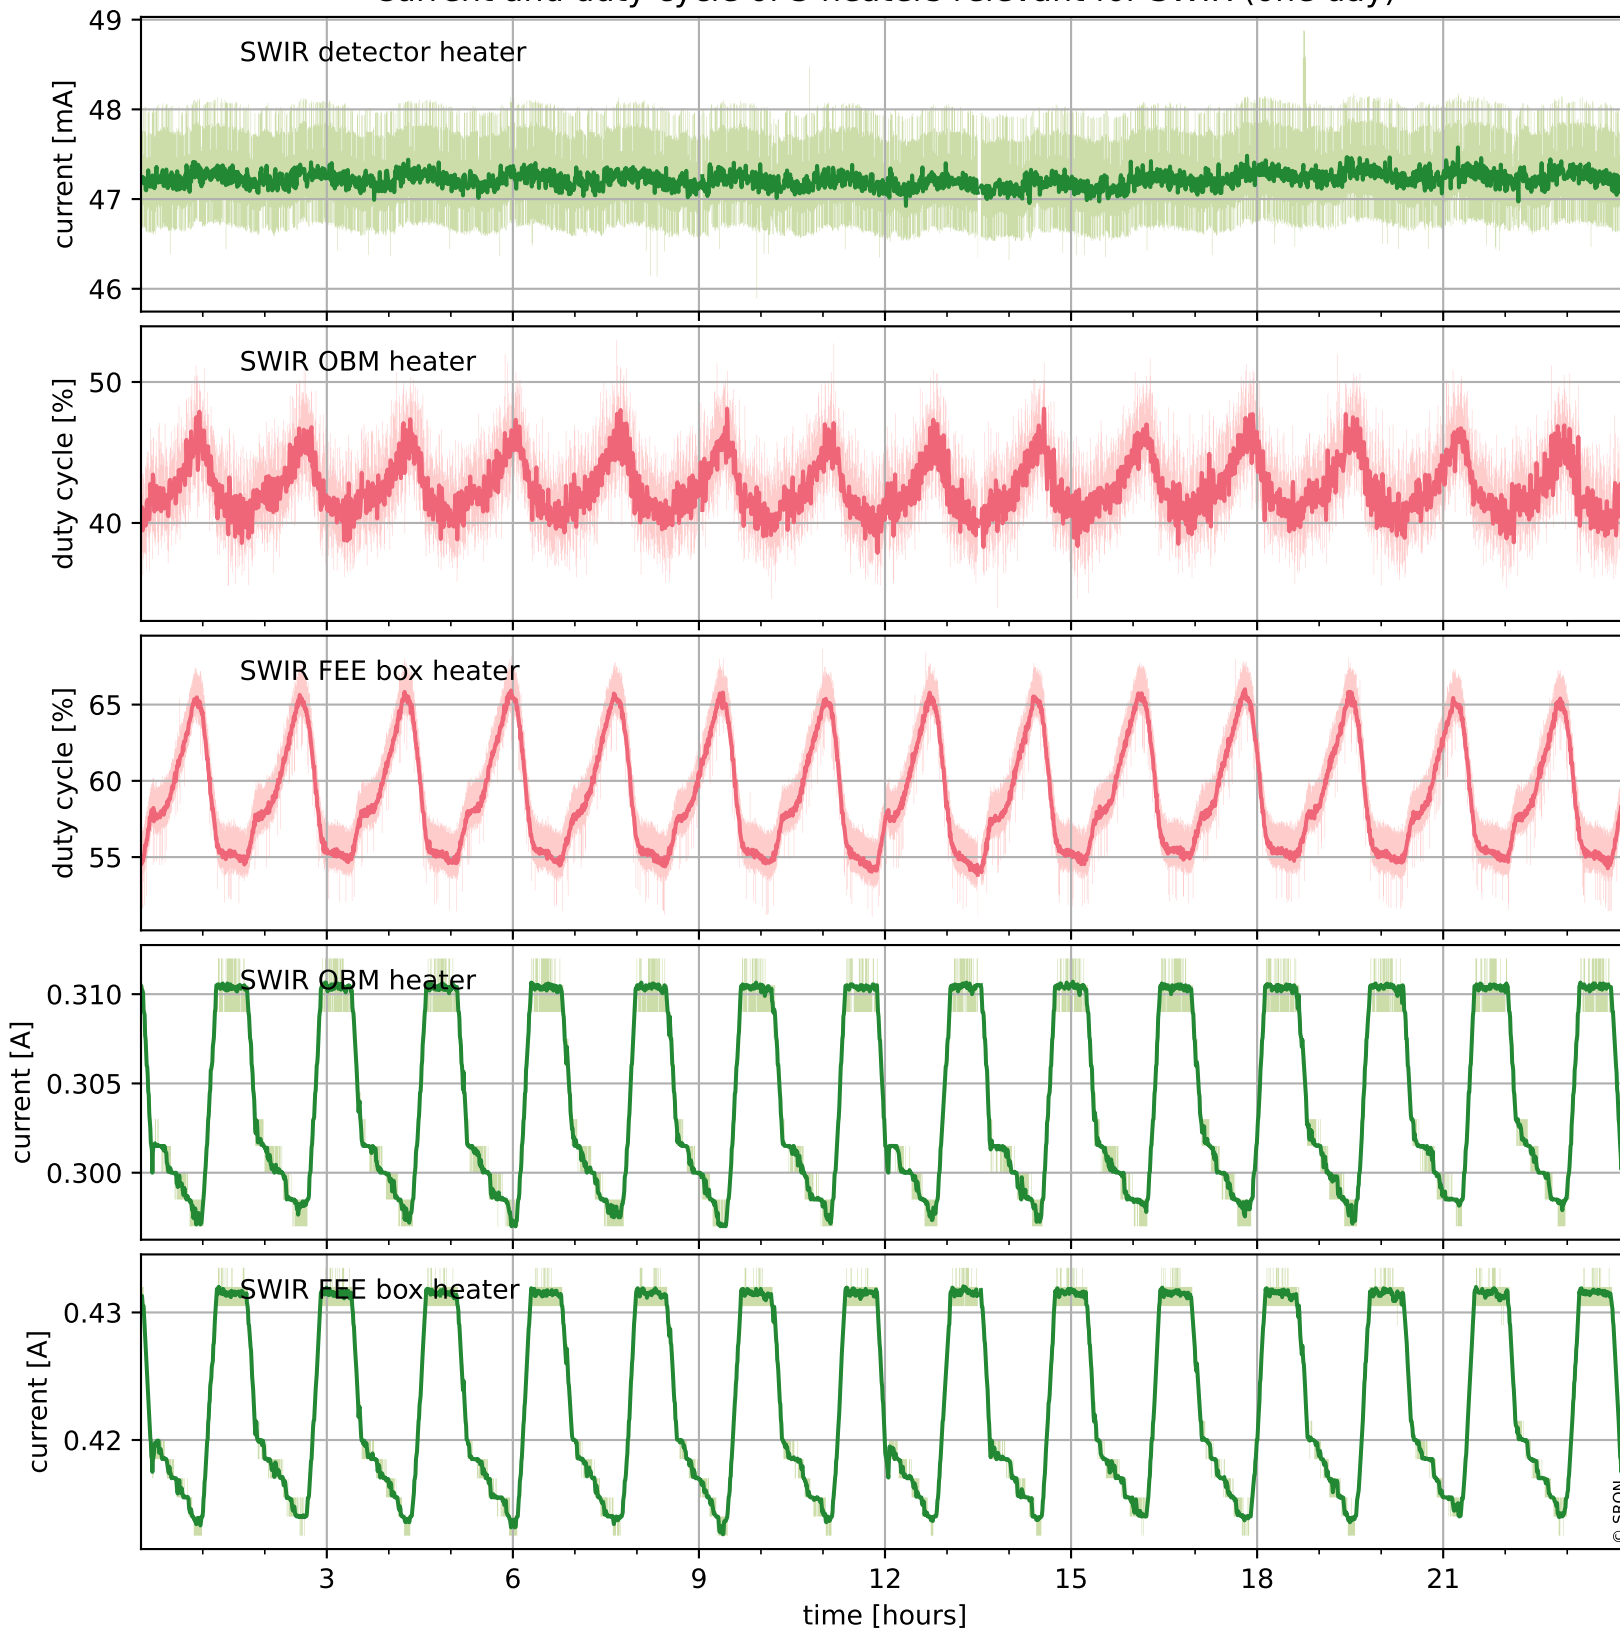

Tropomi SWIR housekeeping data

orbits : [29973, 29986]
coverage : 2023-07-27 / 2023-07-28
created : 2023-08-21T09:43:56

Current and duty cycle of 3 heaters relevant for SWIR (one day)