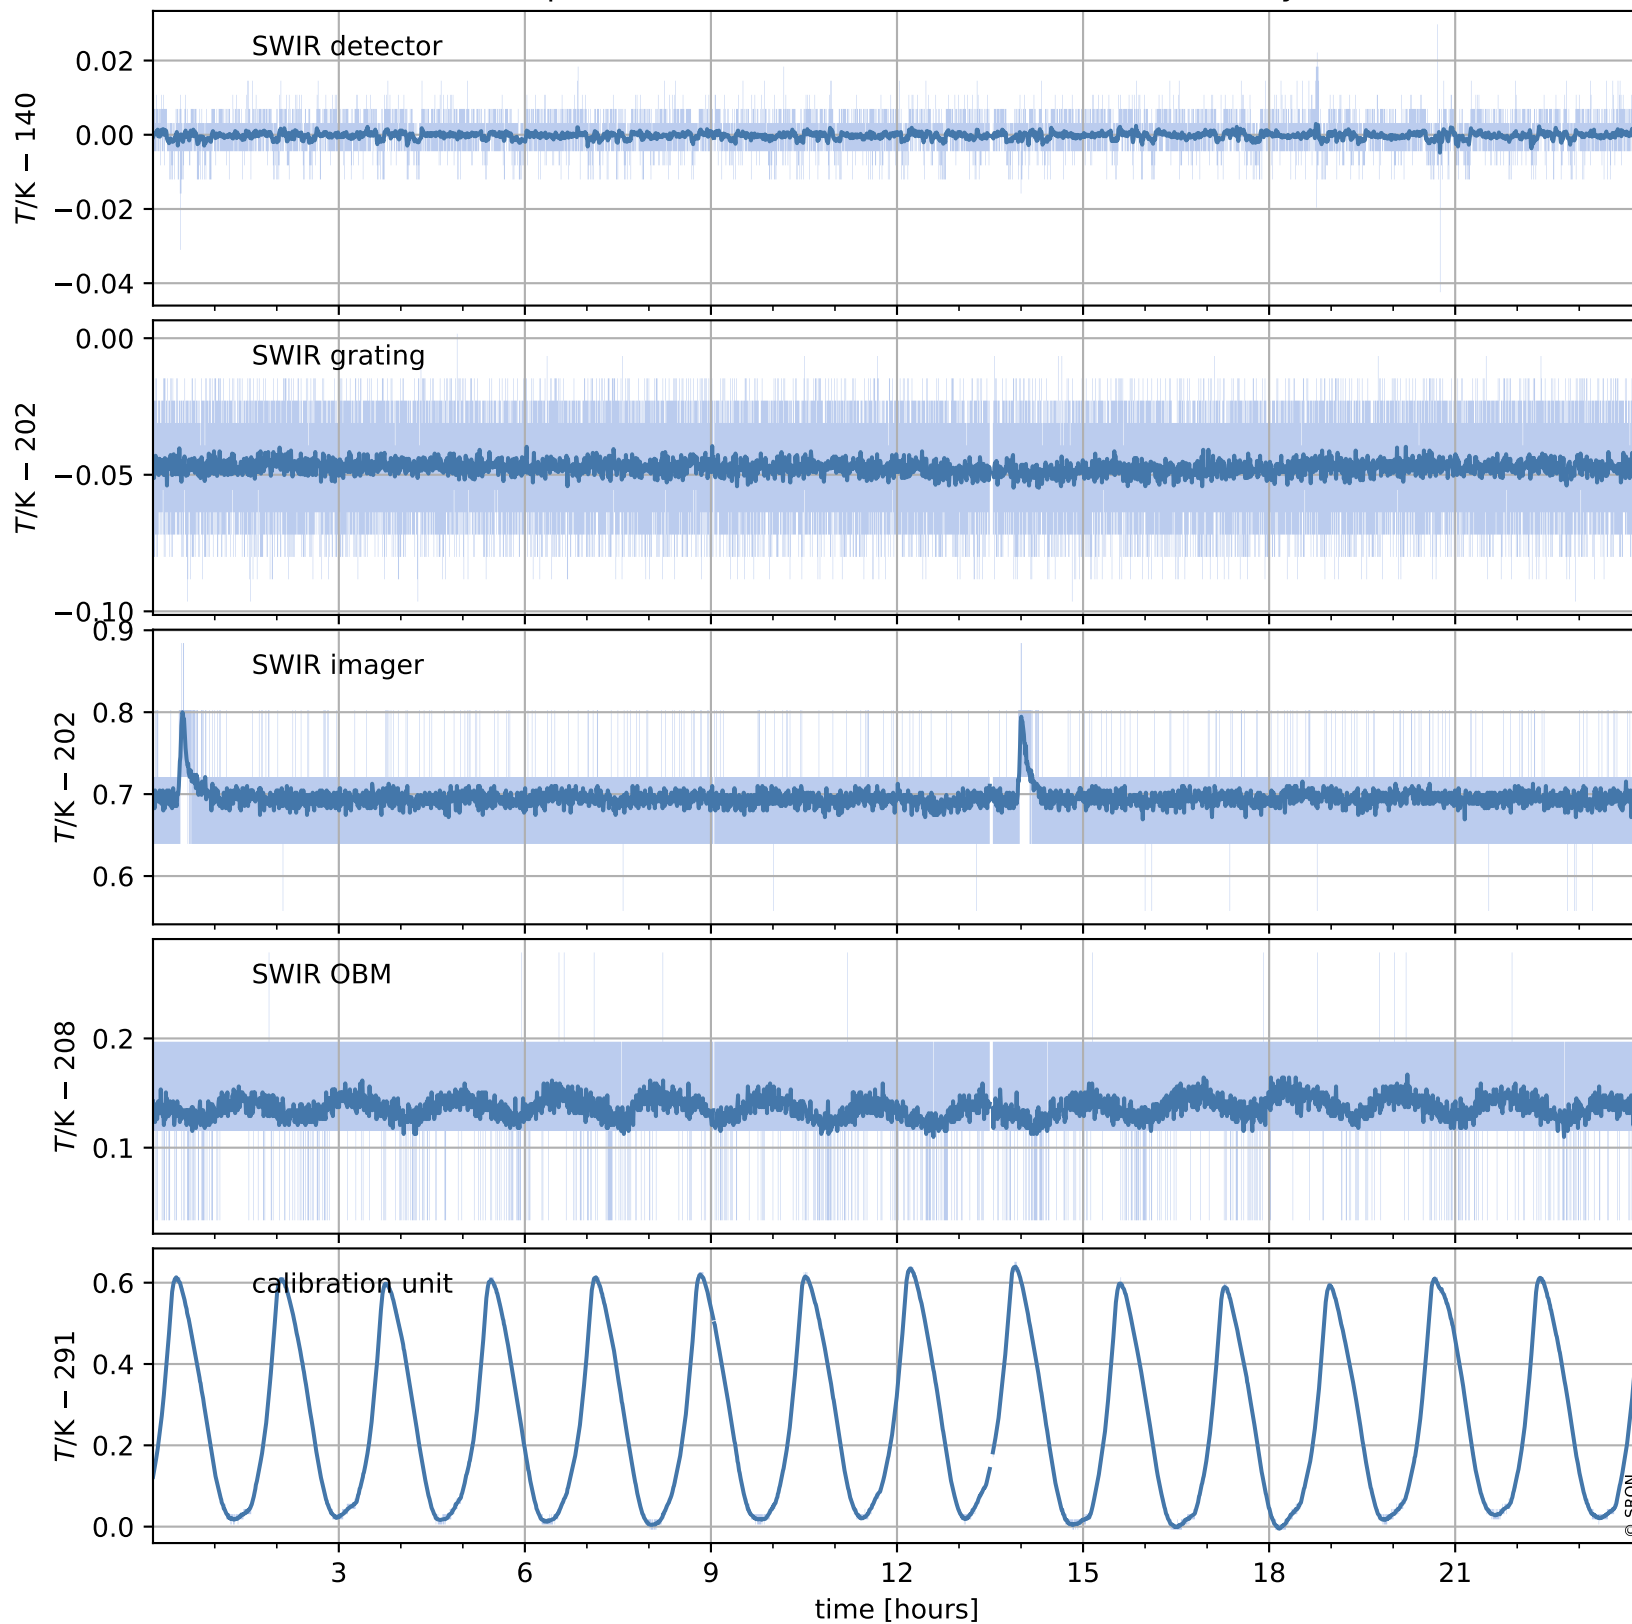

# Tropomi SWIR housekeeping data

orbits : [29973, 29986]  
coverage : 2023-07-27 / 2023-07-28  
created : 2023-08-21T09:43:55

## Temperature of sensors relevant for SWIR (one day)

## Temperature of sensors relevant for SWIR (last month)