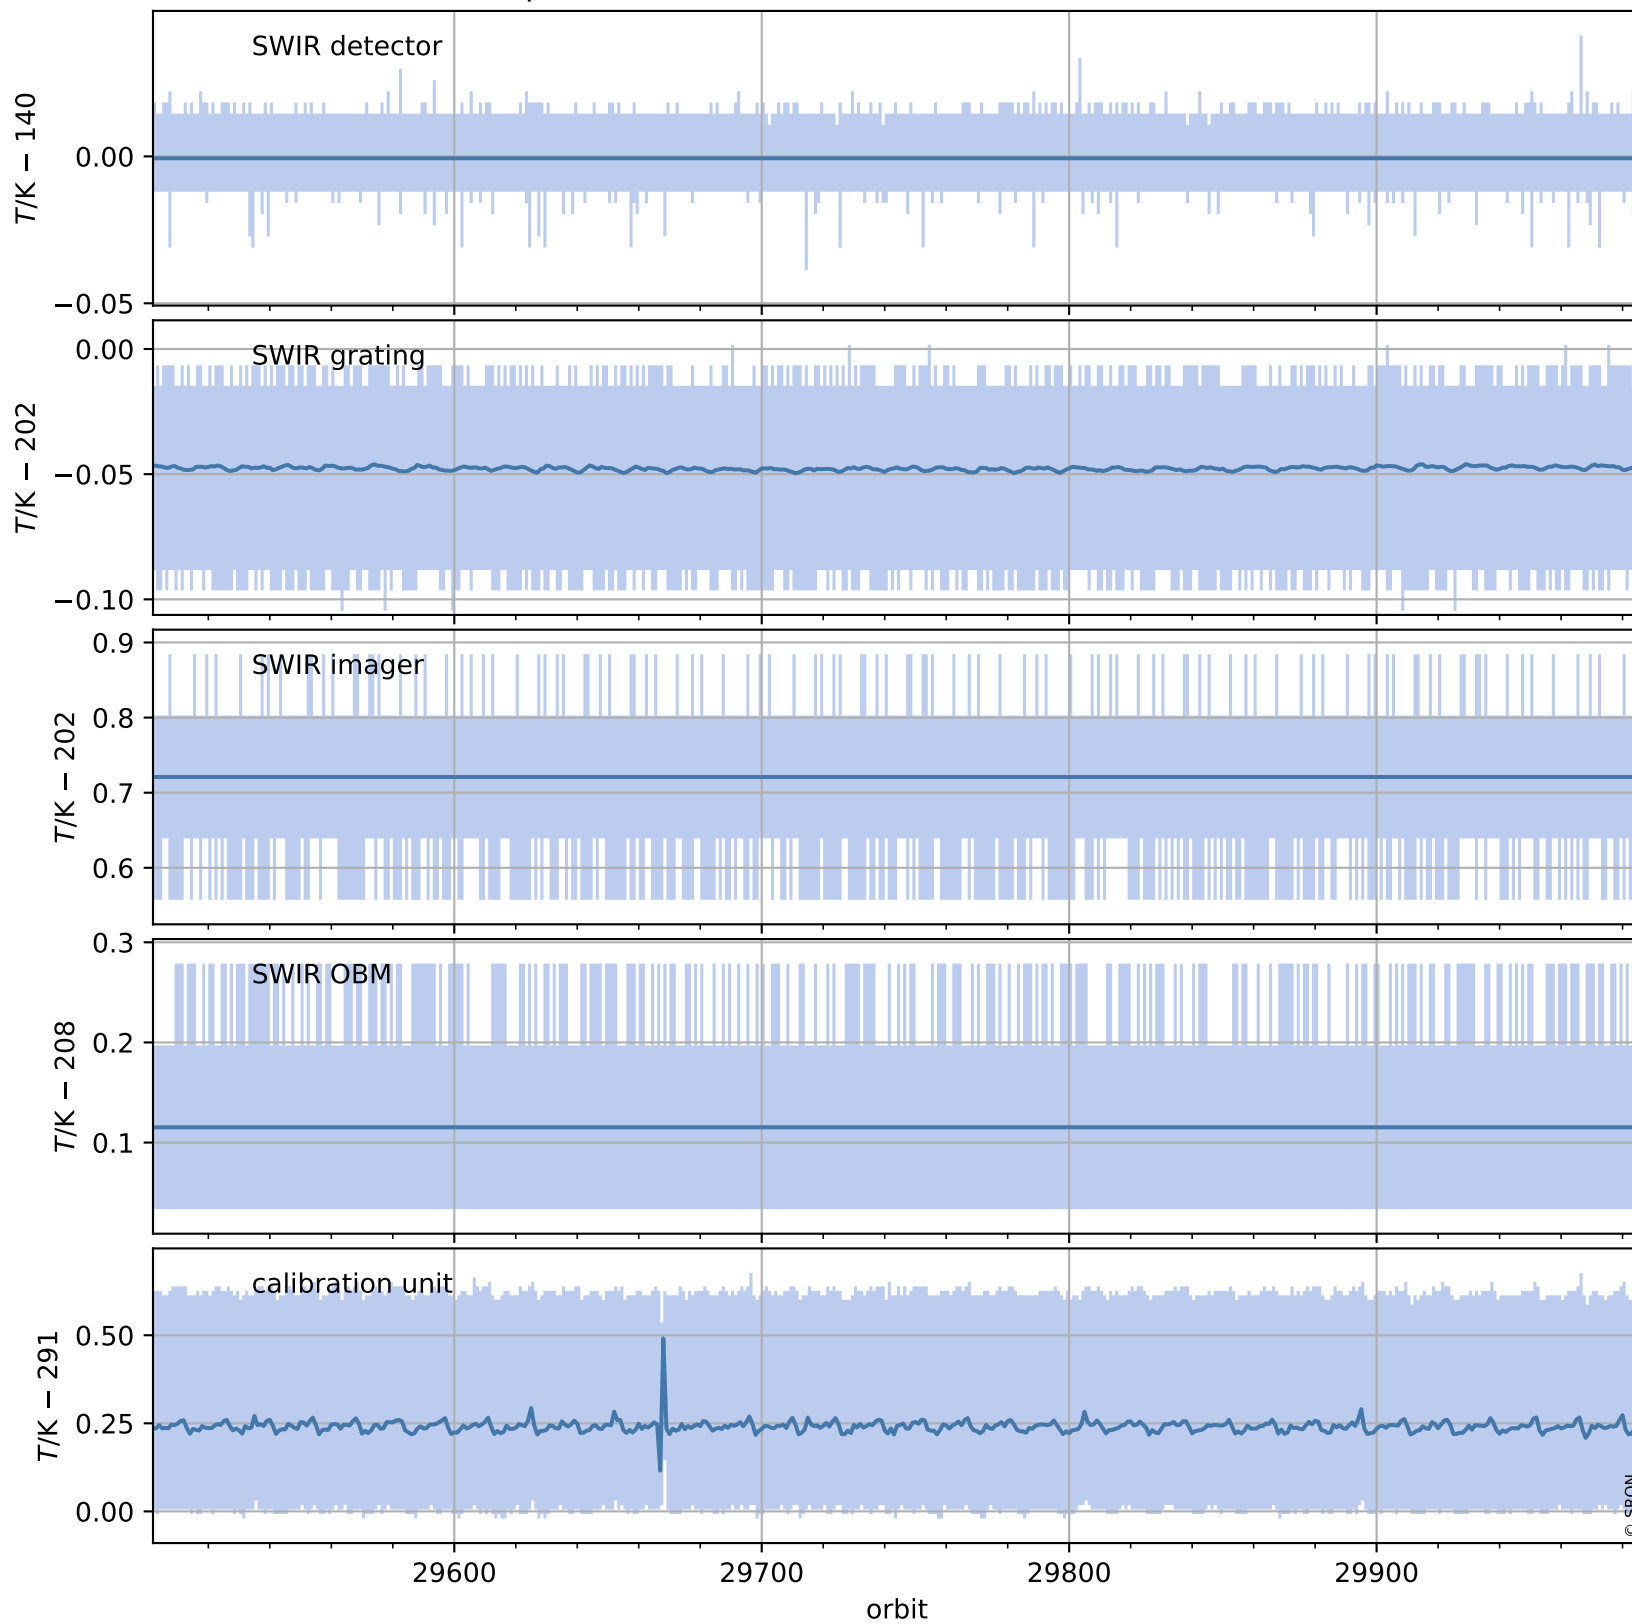

# Tropomi SWIR housekeeping data

orbits : [29973, 29986]  
coverage : 2023-07-27 / 2023-07-28  
created : 2023-08-21T09:43:55

## Temperature of sensors relevant for SWIR (one day)

# Tropomi SWIR housekeeping data

orbits : [29502, 29986]  
coverage : 2023-06-23 / 2023-07-28  
created : 2023-08-21T09:43:55

## Temperature of sensors relevant for SWIR (last month)