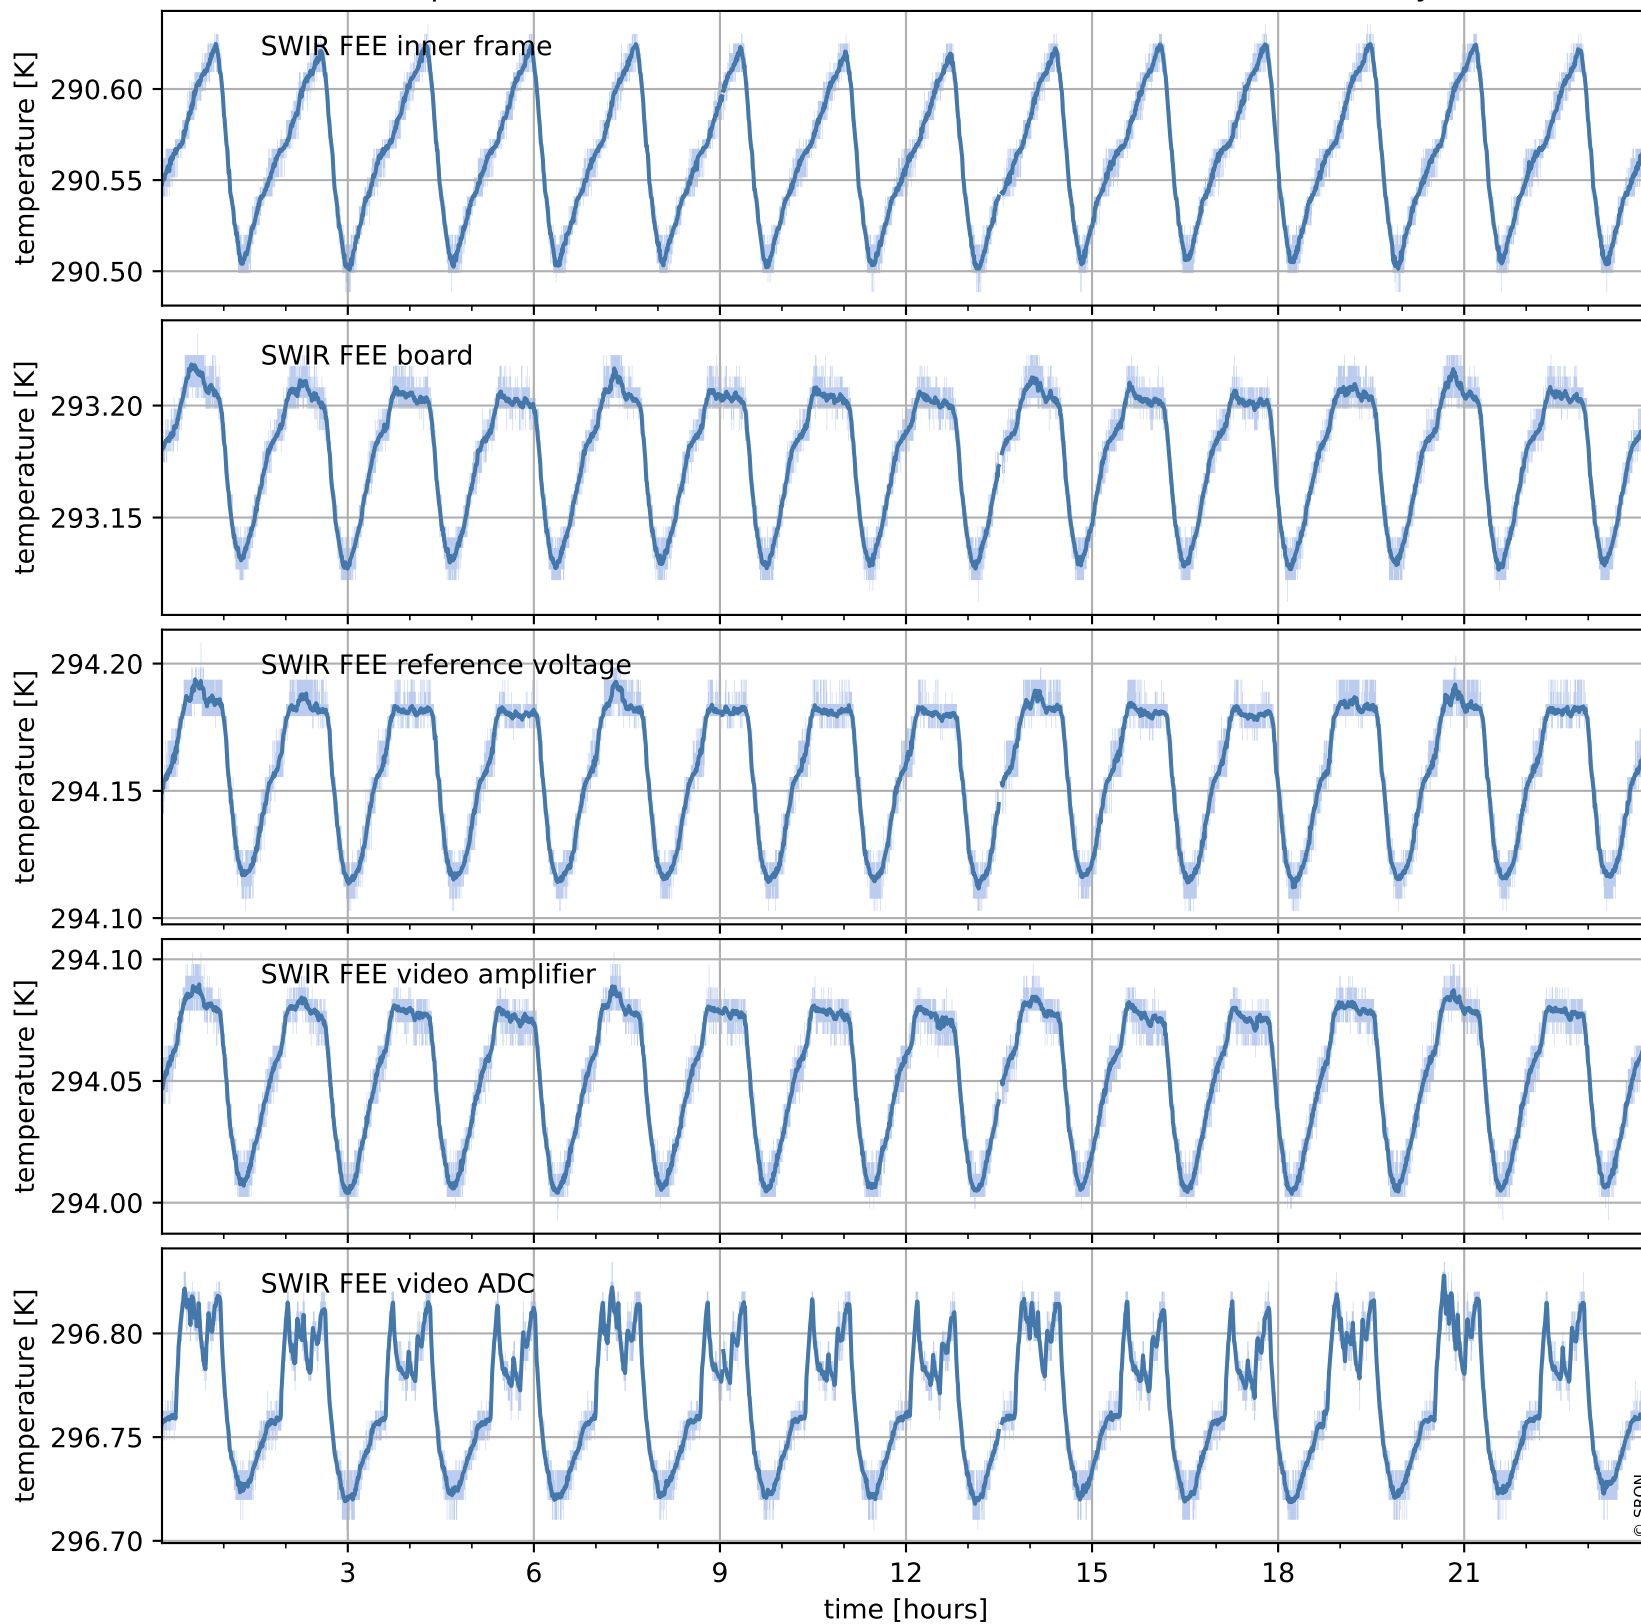

Tropomi SWIR housekeeping data

orbits : [29973, 29986]
coverage : 2023-07-27 / 2023-07-28
created : 2023-08-21T09:43:56

Temperature of sensors at the SWIR front-end electronics (one day)