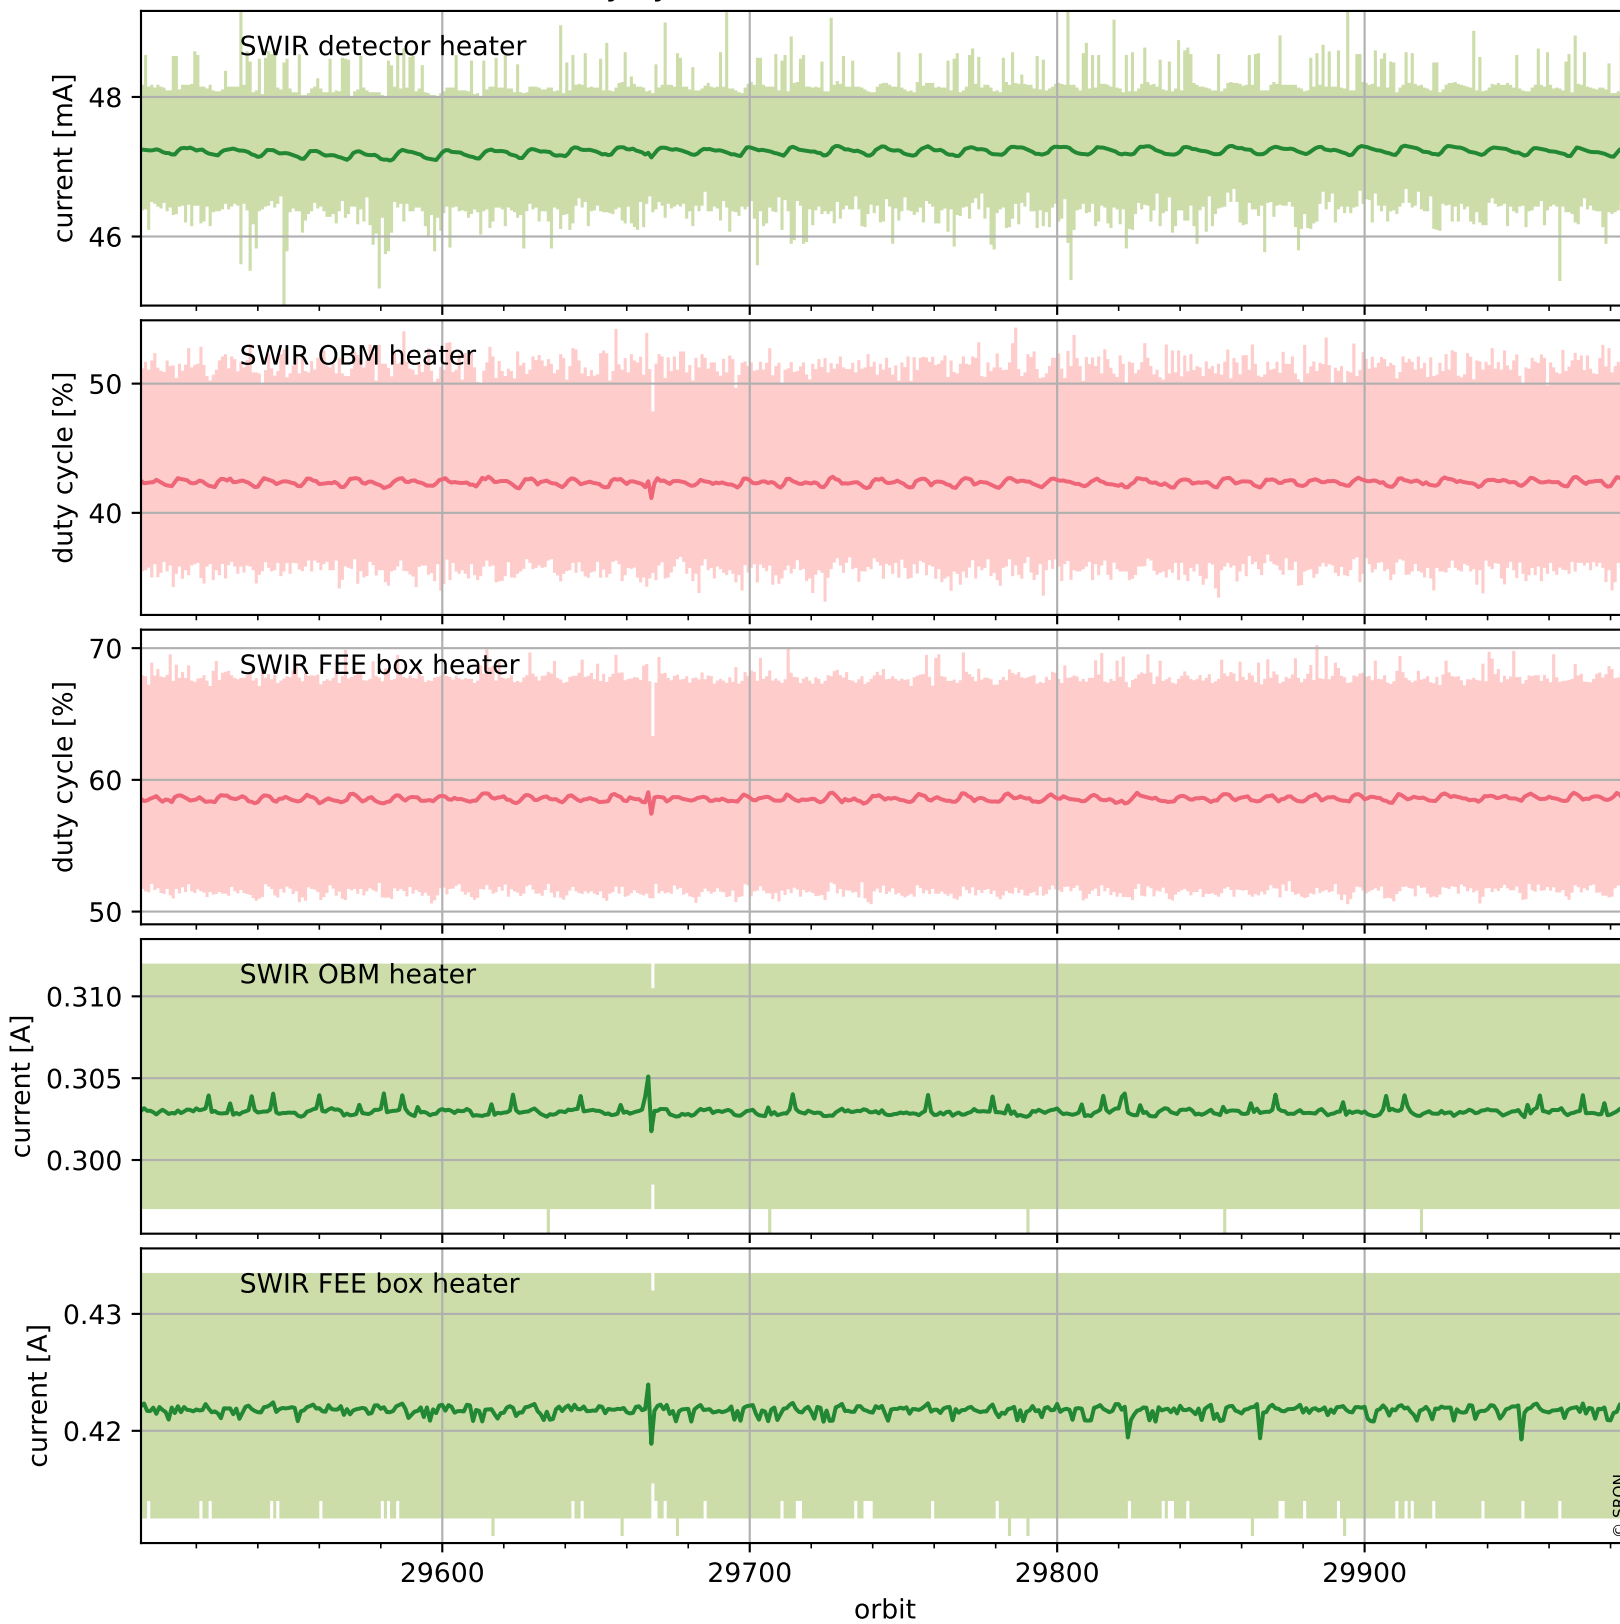

Tropomi SWIR housekeeping data

orbits : [29502, 29986]
coverage : 2023-06-23 / 2023-07-28
created : 2023-08-21T09:43:56

Current and duty cycle of 3 heaters relevant for SWIR (last month)