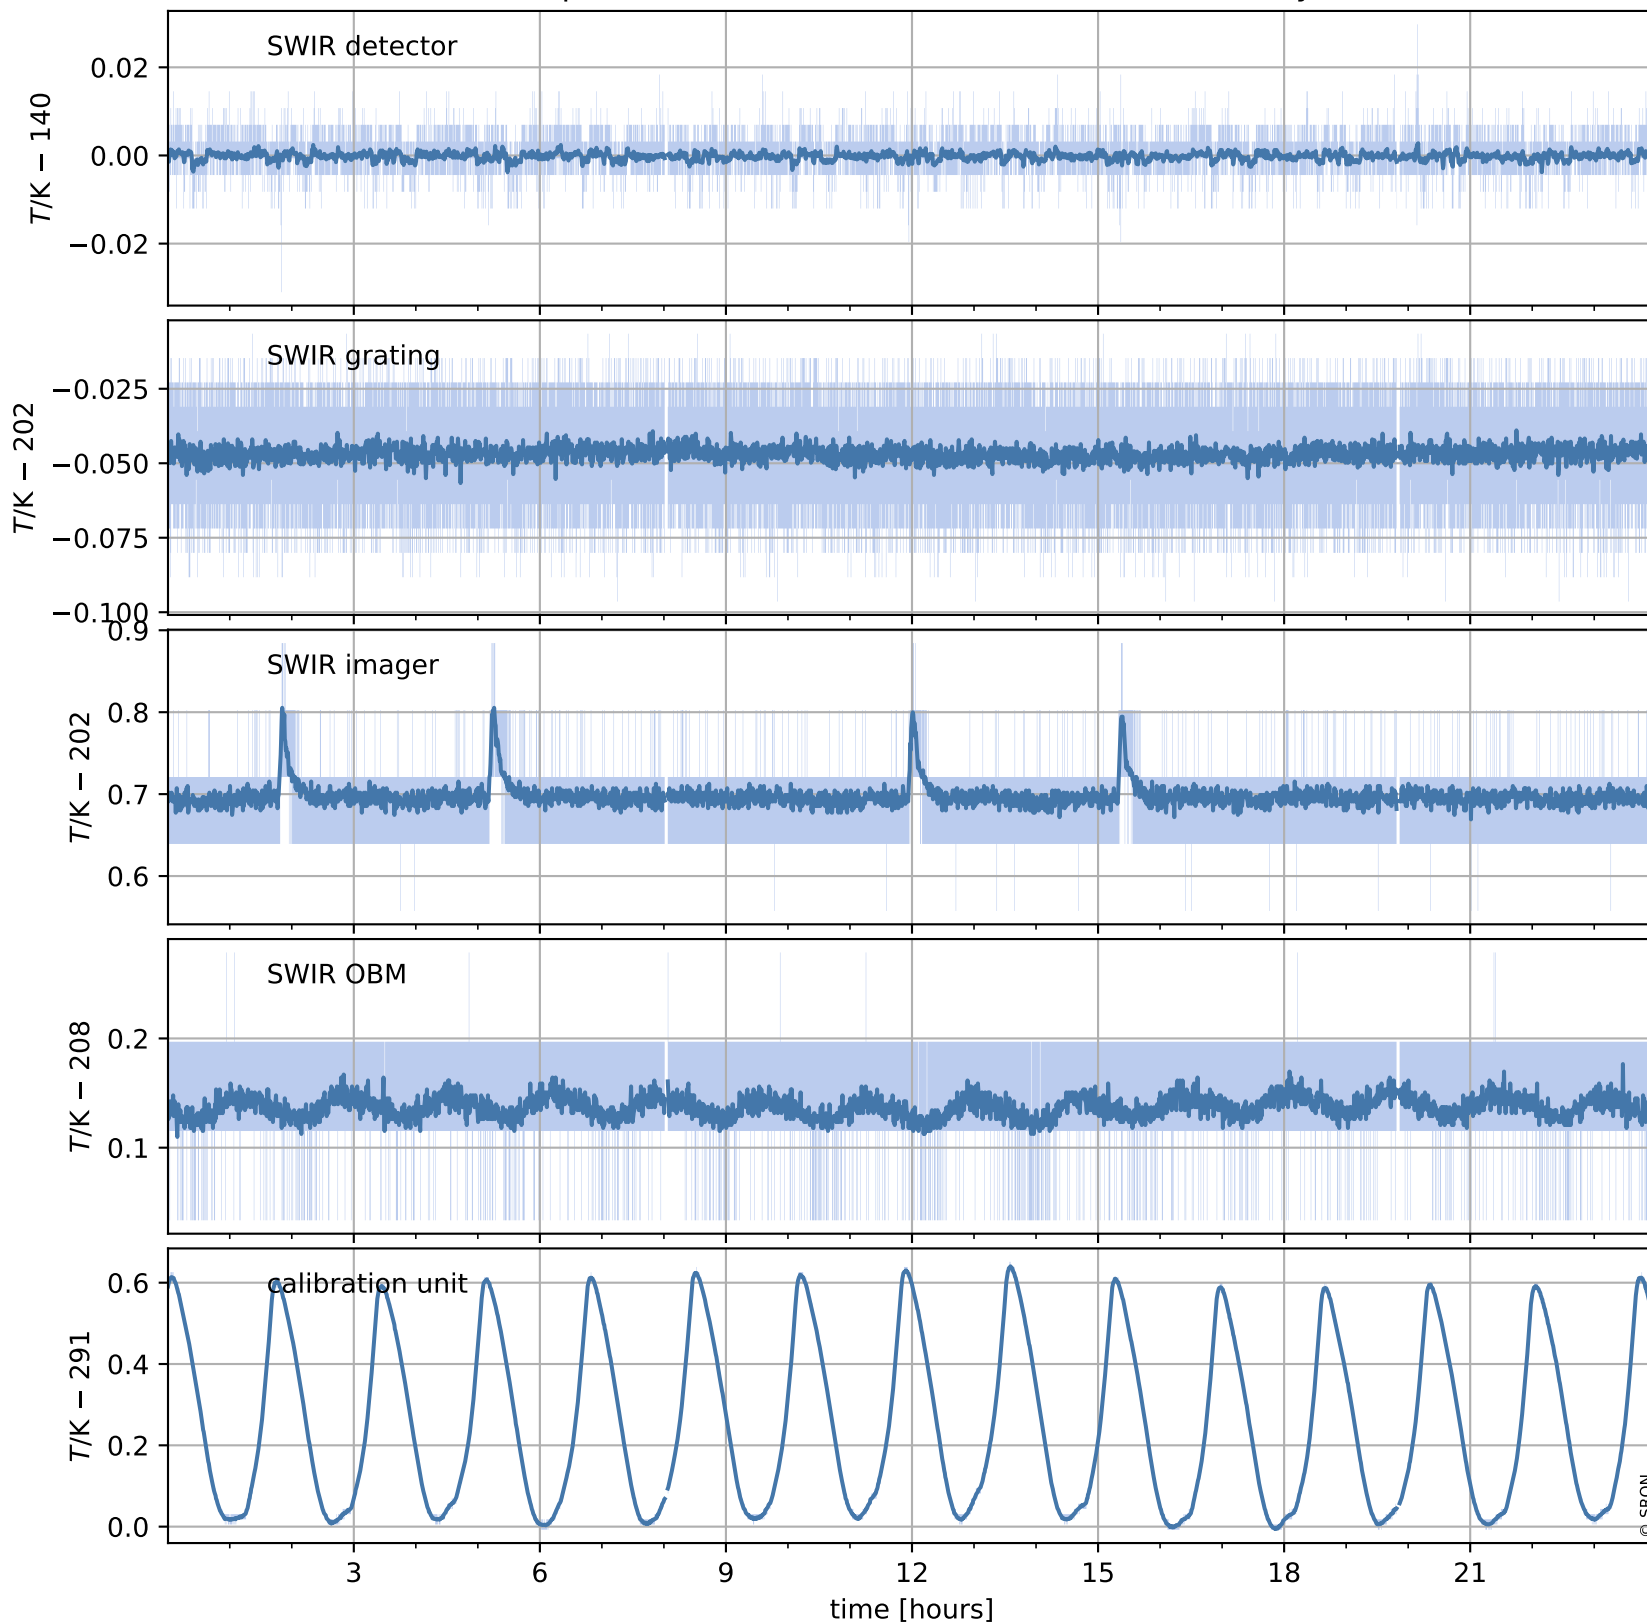

Tropomi SWIR housekeeping data

orbits : [29987, 30001]
coverage : 2023-07-28 / 2023-07-29
created : 2023-08-21T09:43:58

Temperature of sensors relevant for SWIR (one day)

Tropomi SWIR housekeeping data

orbits : [29517, 30001]
coverage : 2023-06-24 / 2023-07-29
created : 2023-08-21T09:43:58

Temperature of sensors relevant for SWIR (last month)

Tropomi SWIR housekeeping data

orbits : [29987, 30001]
coverage : 2023-07-28 / 2023-07-29
created : 2023-08-21T09:43:58

Current and duty cycle of 3 heaters relevant for SWIR (one day)

Tropomi SWIR housekeeping data

orbits : [29517, 30001]
coverage : 2023-06-24 / 2023-07-29
created : 2023-08-21T09:43:59

Current and duty cycle of 3 heaters relevant for SWIR (last month)

Tropomi SWIR housekeeping data