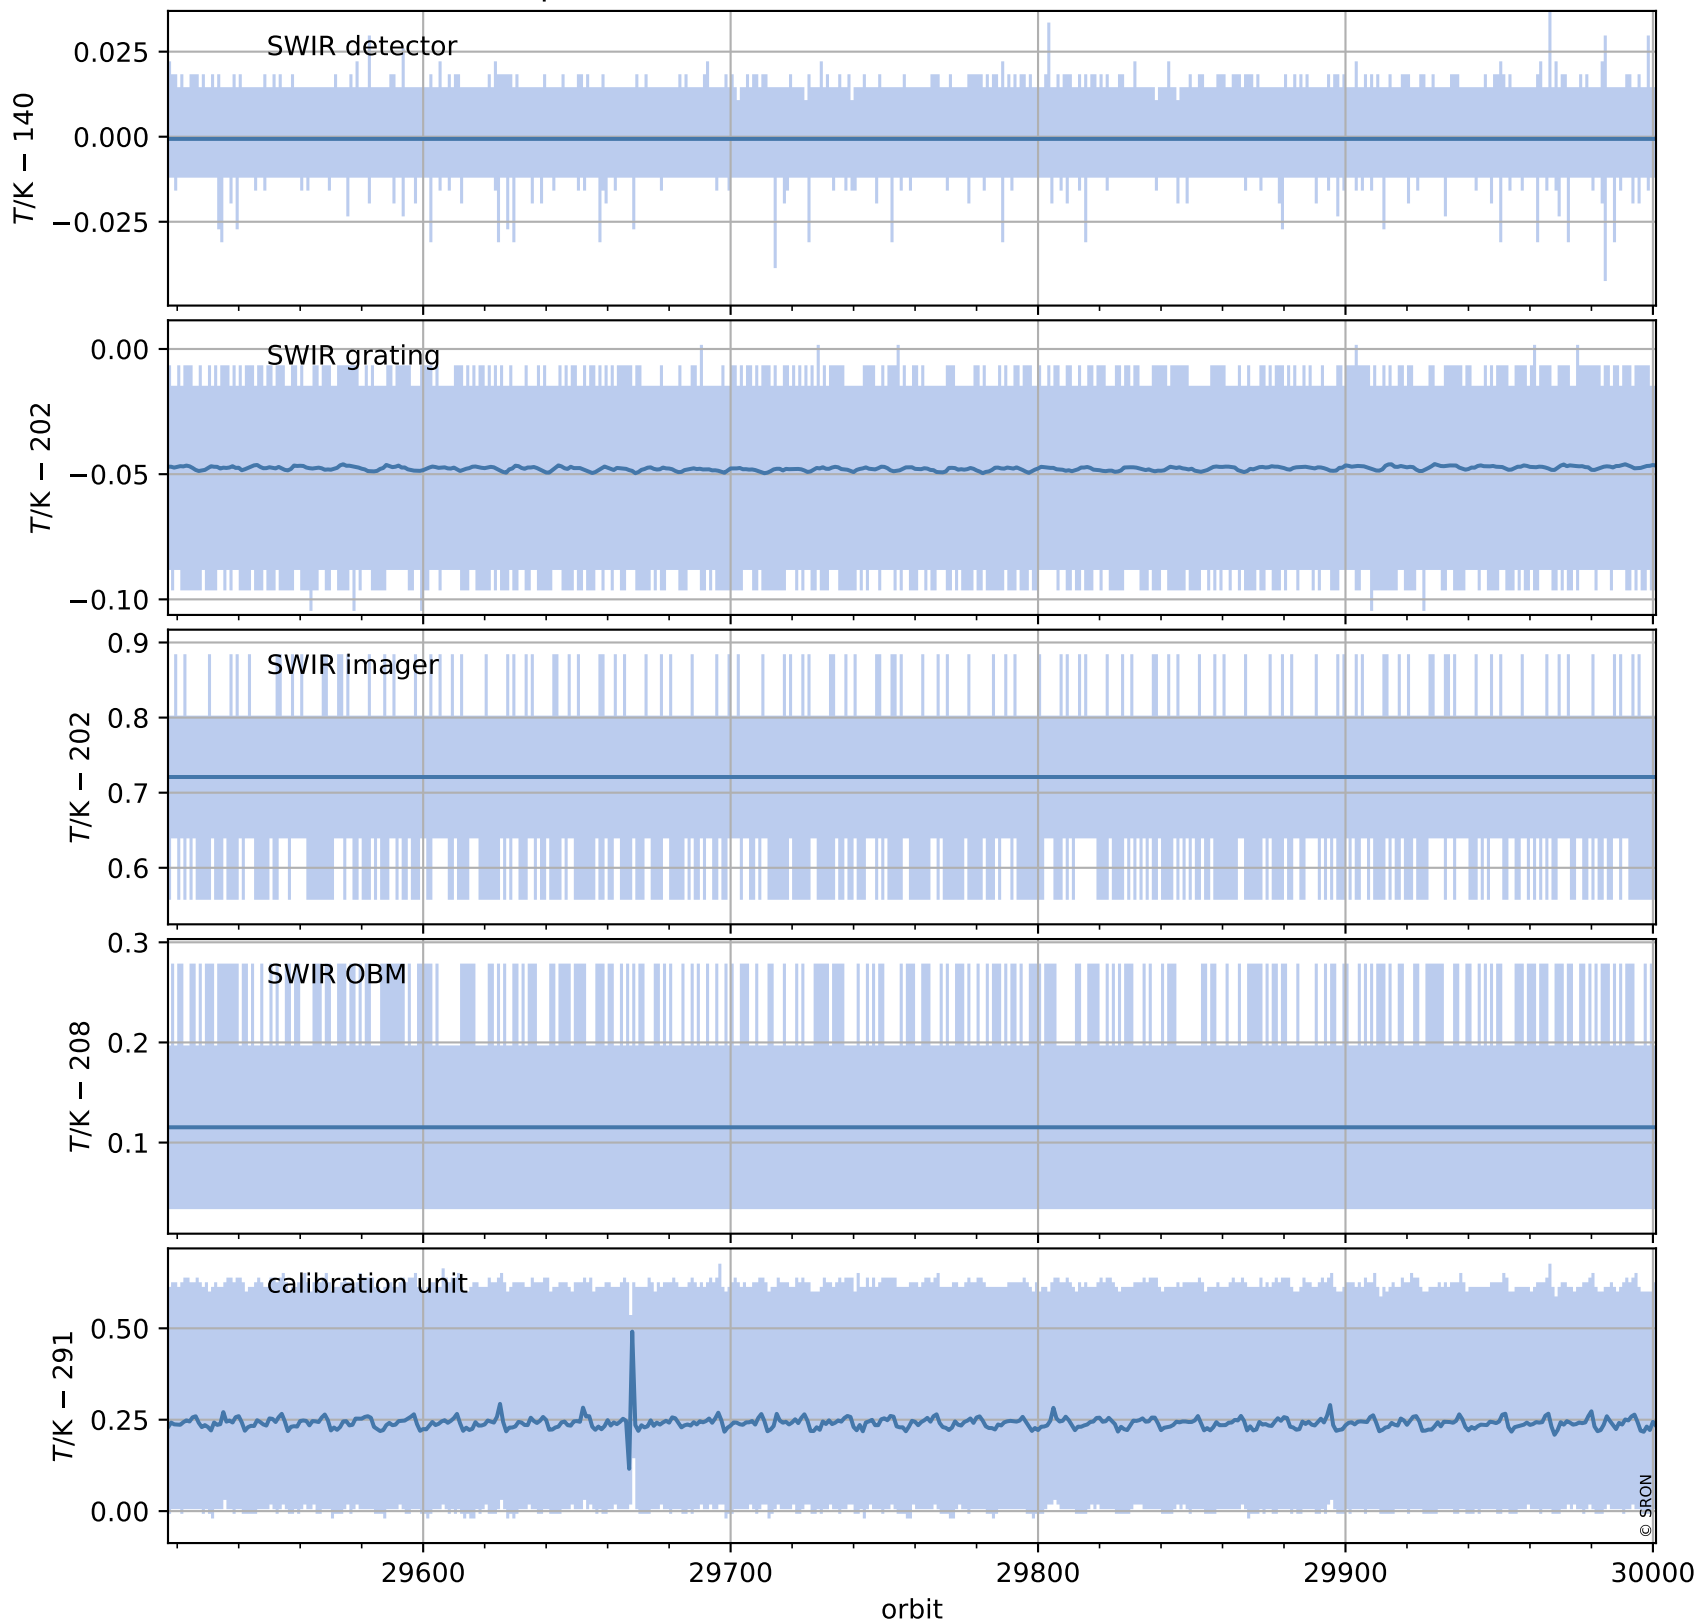

Tropomi SWIR housekeeping data

orbits : [29987, 30001]
coverage : 2023-07-28 / 2023-07-29
created : 2023-08-21T09:43:58

Temperature of sensors relevant for SWIR (one day)

Tropomi SWIR housekeeping data

orbits : [29517, 30001]
coverage : 2023-06-24 / 2023-07-29
created : 2023-08-21T09:43:58

Temperature of sensors relevant for SWIR (last month)

Tropomi SWIR housekeeping data

orbits : [29987, 30001]
coverage : 2023-07-28 / 2023-07-29
created : 2023-08-21T09:43:58

Current and duty cycle of 3 heaters relevant for SWIR (one day)

Tropomi SWIR housekeeping data

orbits : [29517, 30001]
coverage : 2023-06-24 / 2023-07-29
created : 2023-08-21T09:43:59

Current and duty cycle of 3 heaters relevant for SWIR (last month)

Tropomi SWIR housekeeping data

orbits : [29987, 30001]
coverage : 2023-07-28 / 2023-07-29
created : 2023-08-21T09:43:59

Temperature of sensors at the SWIR front-end electronics (one day)

Tropomi SWIR housekeeping data

orbits : [29517, 30001]
coverage : 2023-06-24 / 2023-07-29
created : 2023-08-21T09:43:59