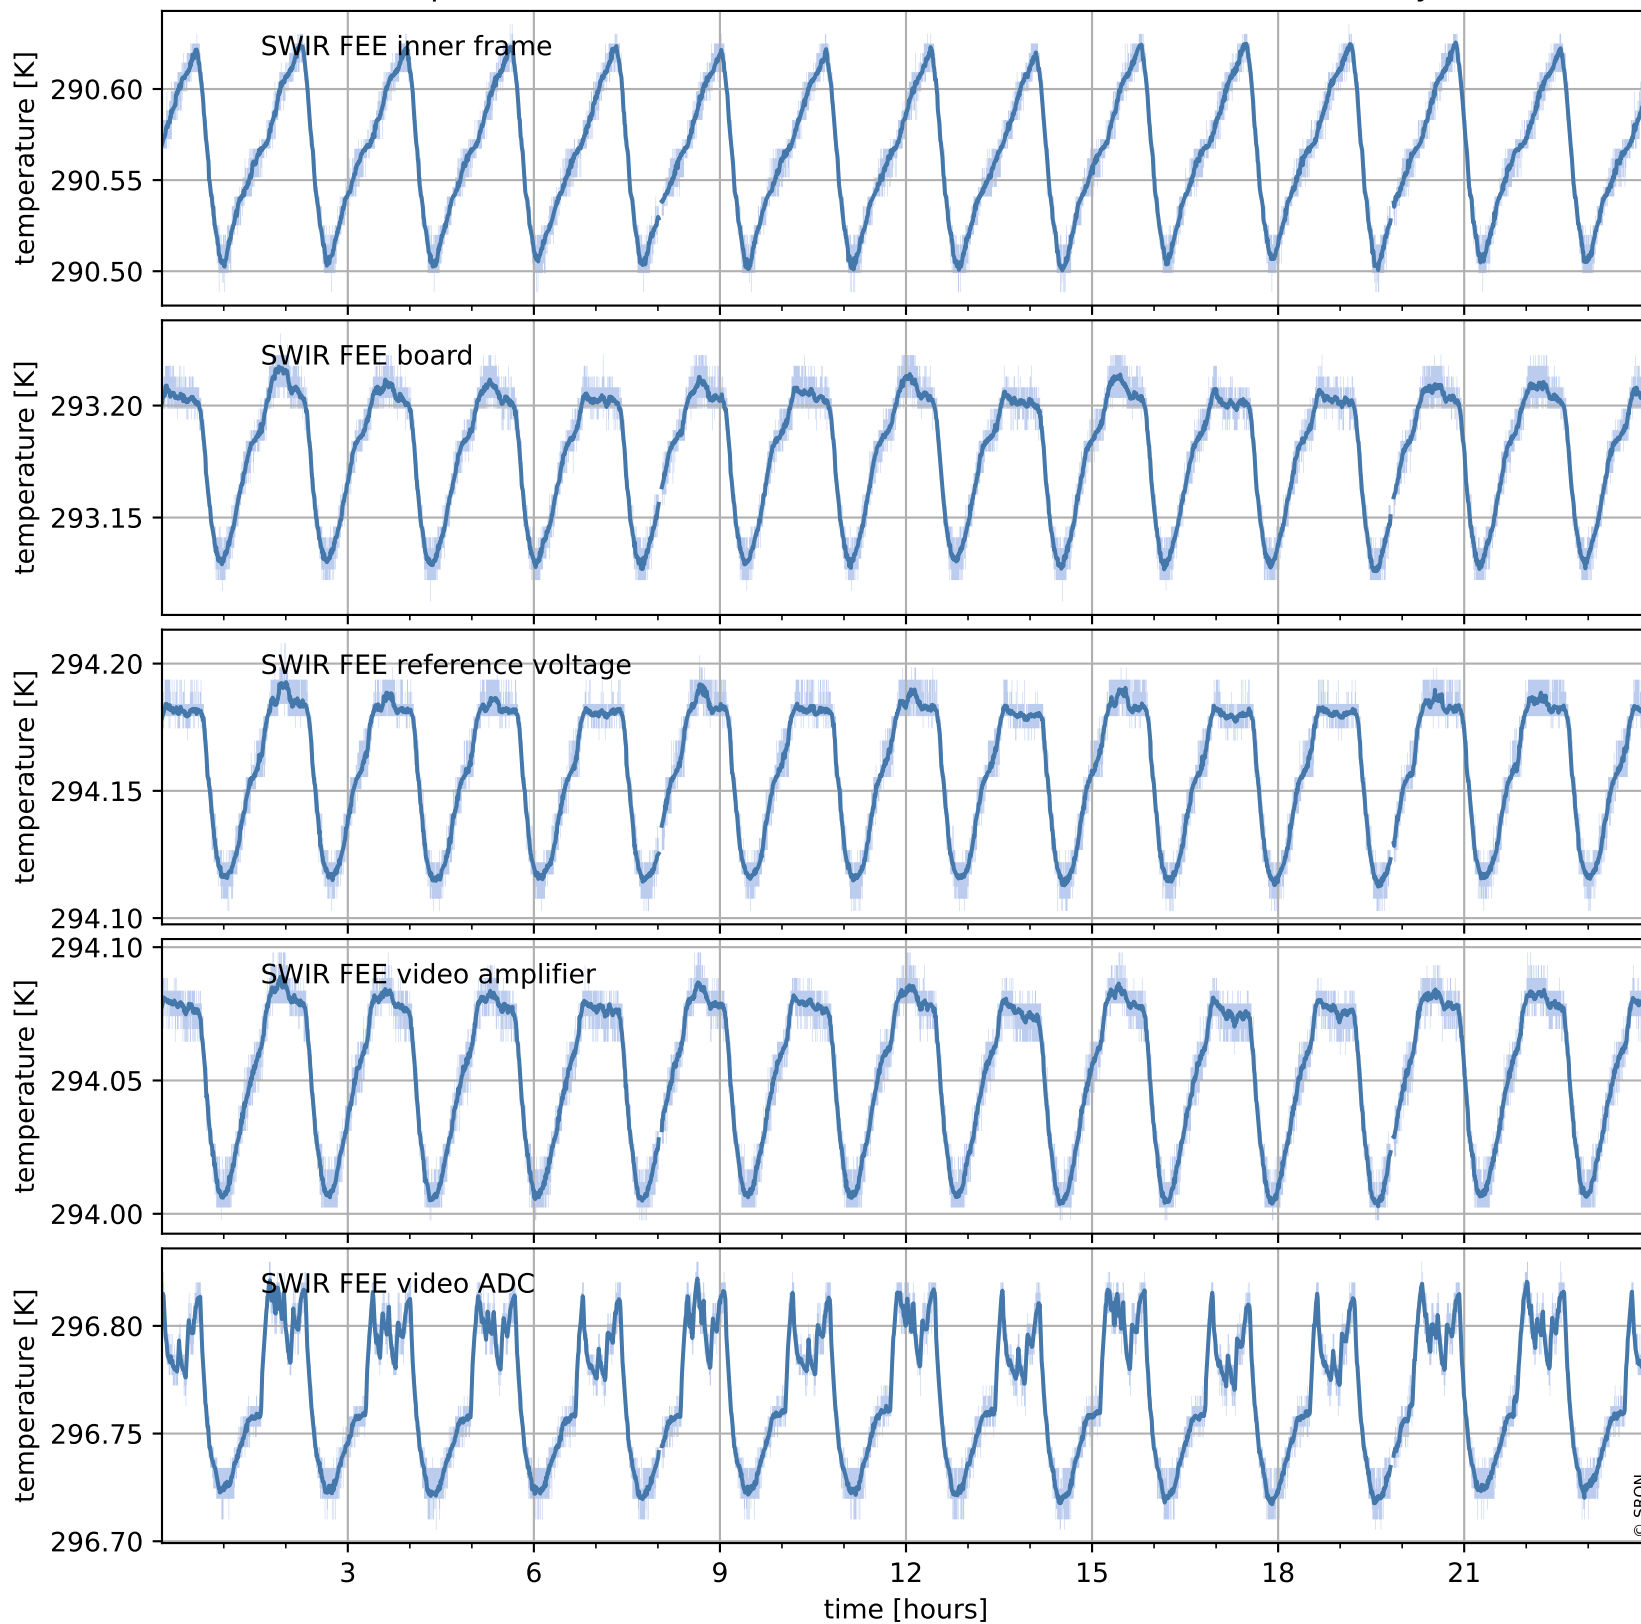

Tropomi SWIR housekeeping data

orbits : [29987, 30001]
coverage : 2023-07-28 / 2023-07-29
created : 2023-08-21T09:43:58

Temperature of sensors relevant for SWIR (one day)

Tropomi SWIR housekeeping data

orbits : [29517, 30001]
coverage : 2023-06-24 / 2023-07-29
created : 2023-08-21T09:43:58

Temperature of sensors relevant for SWIR (last month)

Tropomi SWIR housekeeping data

orbits : [29987, 30001]
coverage : 2023-07-28 / 2023-07-29
created : 2023-08-21T09:43:58

Current and duty cycle of 3 heaters relevant for SWIR (one day)

Tropomi SWIR housekeeping data

orbits : [29517, 30001]
coverage : 2023-06-24 / 2023-07-29
created : 2023-08-21T09:43:59

Current and duty cycle of 3 heaters relevant for SWIR (last month)

Tropomi SWIR housekeeping data

orbits : [29987, 30001]
coverage : 2023-07-28 / 2023-07-29
created : 2023-08-21T09:43:59

Temperature of sensors at the SWIR front-end electronics (one day)

Tropomi SWIR housekeeping data

orbits : [29517, 30001]
coverage : 2023-06-24 / 2023-07-29
created : 2023-08-21T09:43:59