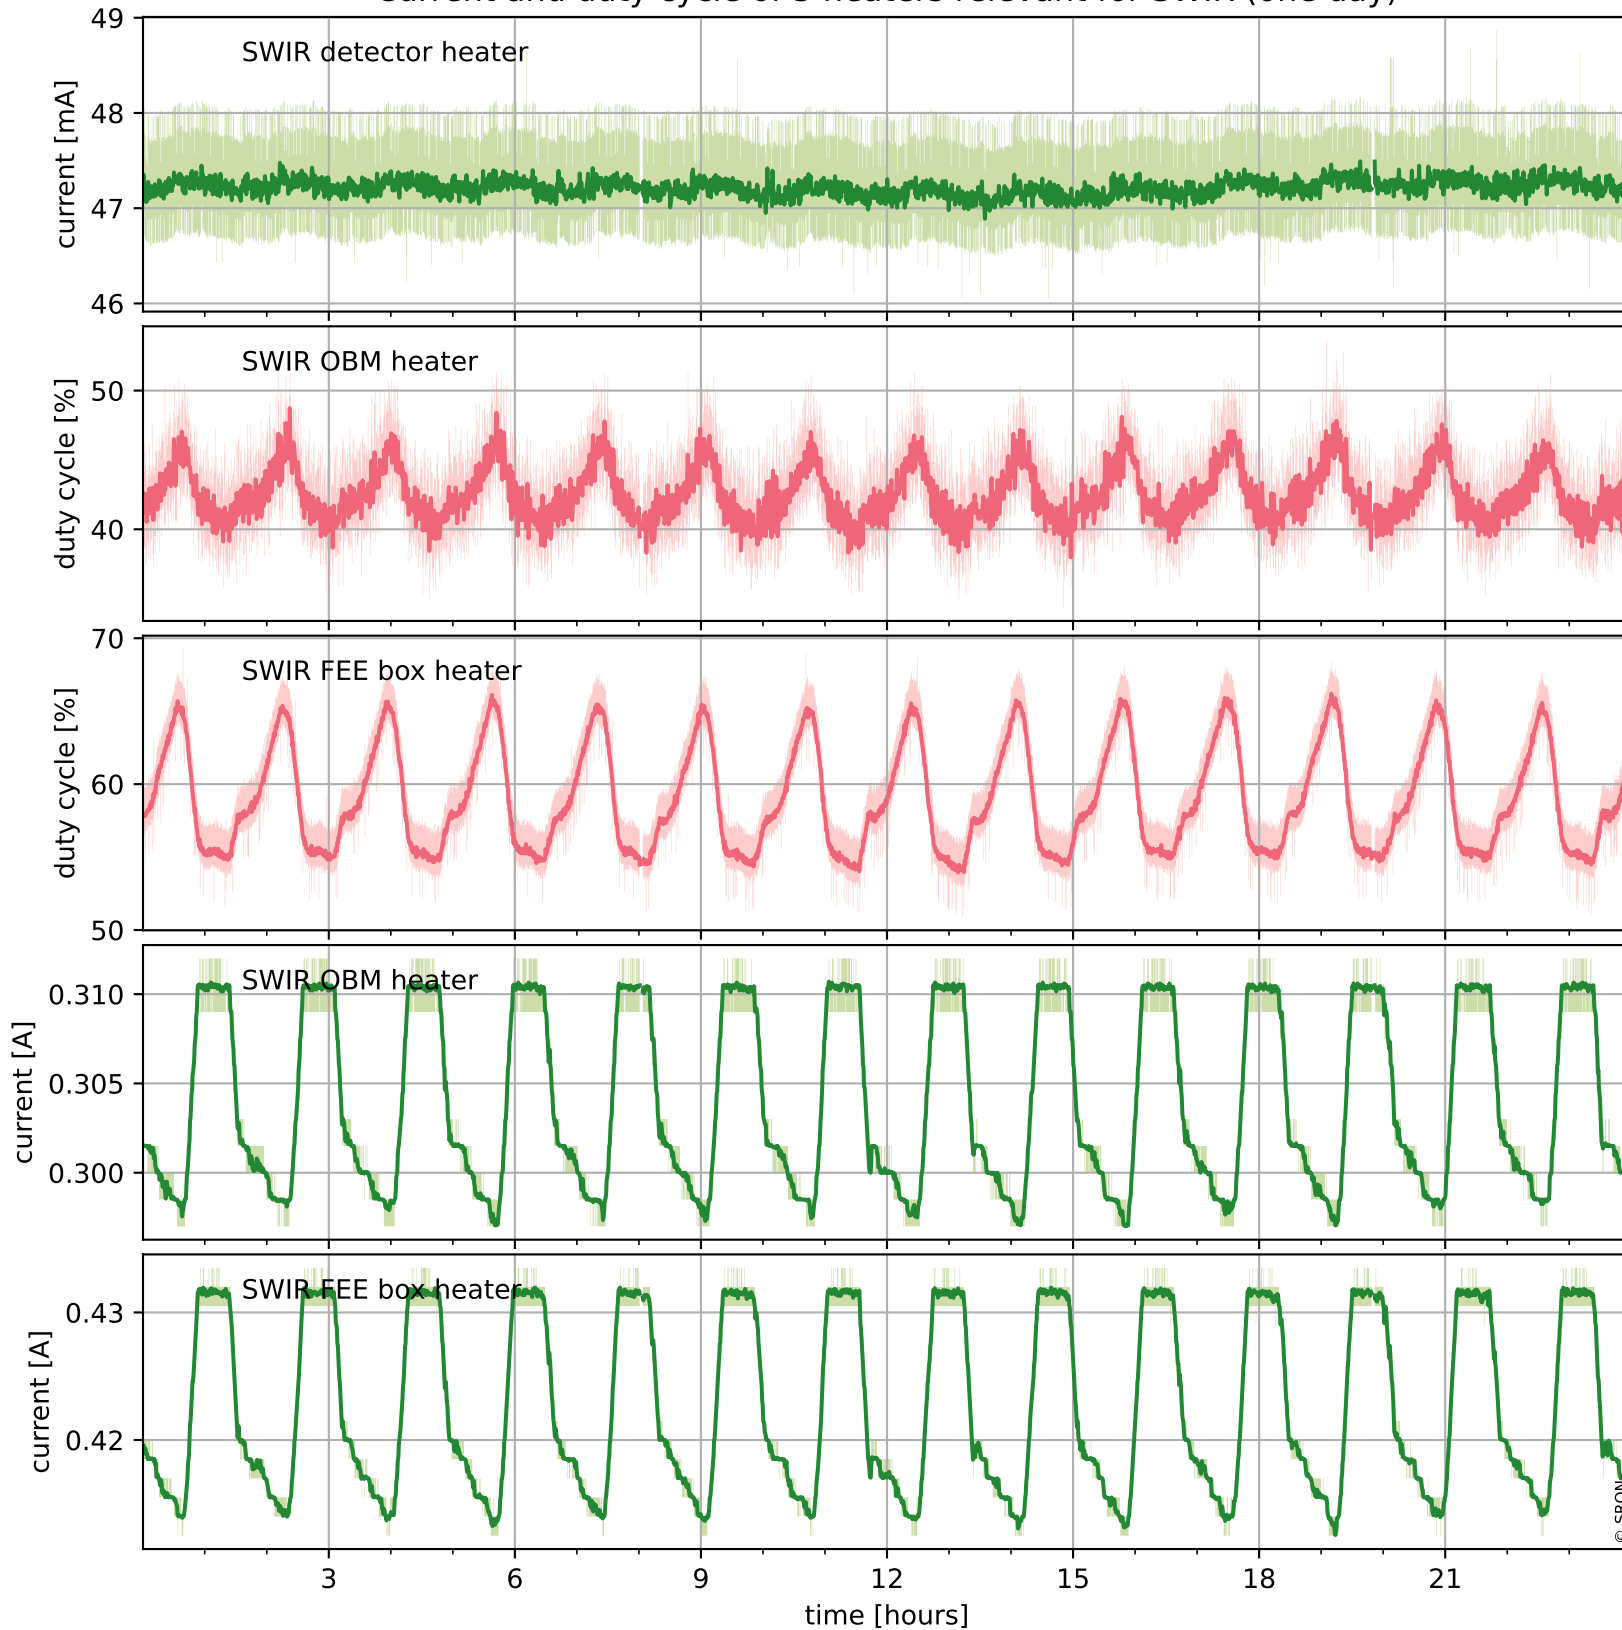

Tropomi SWIR housekeeping data

orbits : [29987, 30001]
coverage : 2023-07-28 / 2023-07-29
created : 2023-08-21T09:43:58

Temperature of sensors relevant for SWIR (one day)

Tropomi SWIR housekeeping data

orbits : [29517, 30001]
coverage : 2023-06-24 / 2023-07-29
created : 2023-08-21T09:43:58

Temperature of sensors relevant for SWIR (last month)

Tropomi SWIR housekeeping data

orbits : [29987, 30001]
coverage : 2023-07-28 / 2023-07-29
created : 2023-08-21T09:43:58

Current and duty cycle of 3 heaters relevant for SWIR (one day)