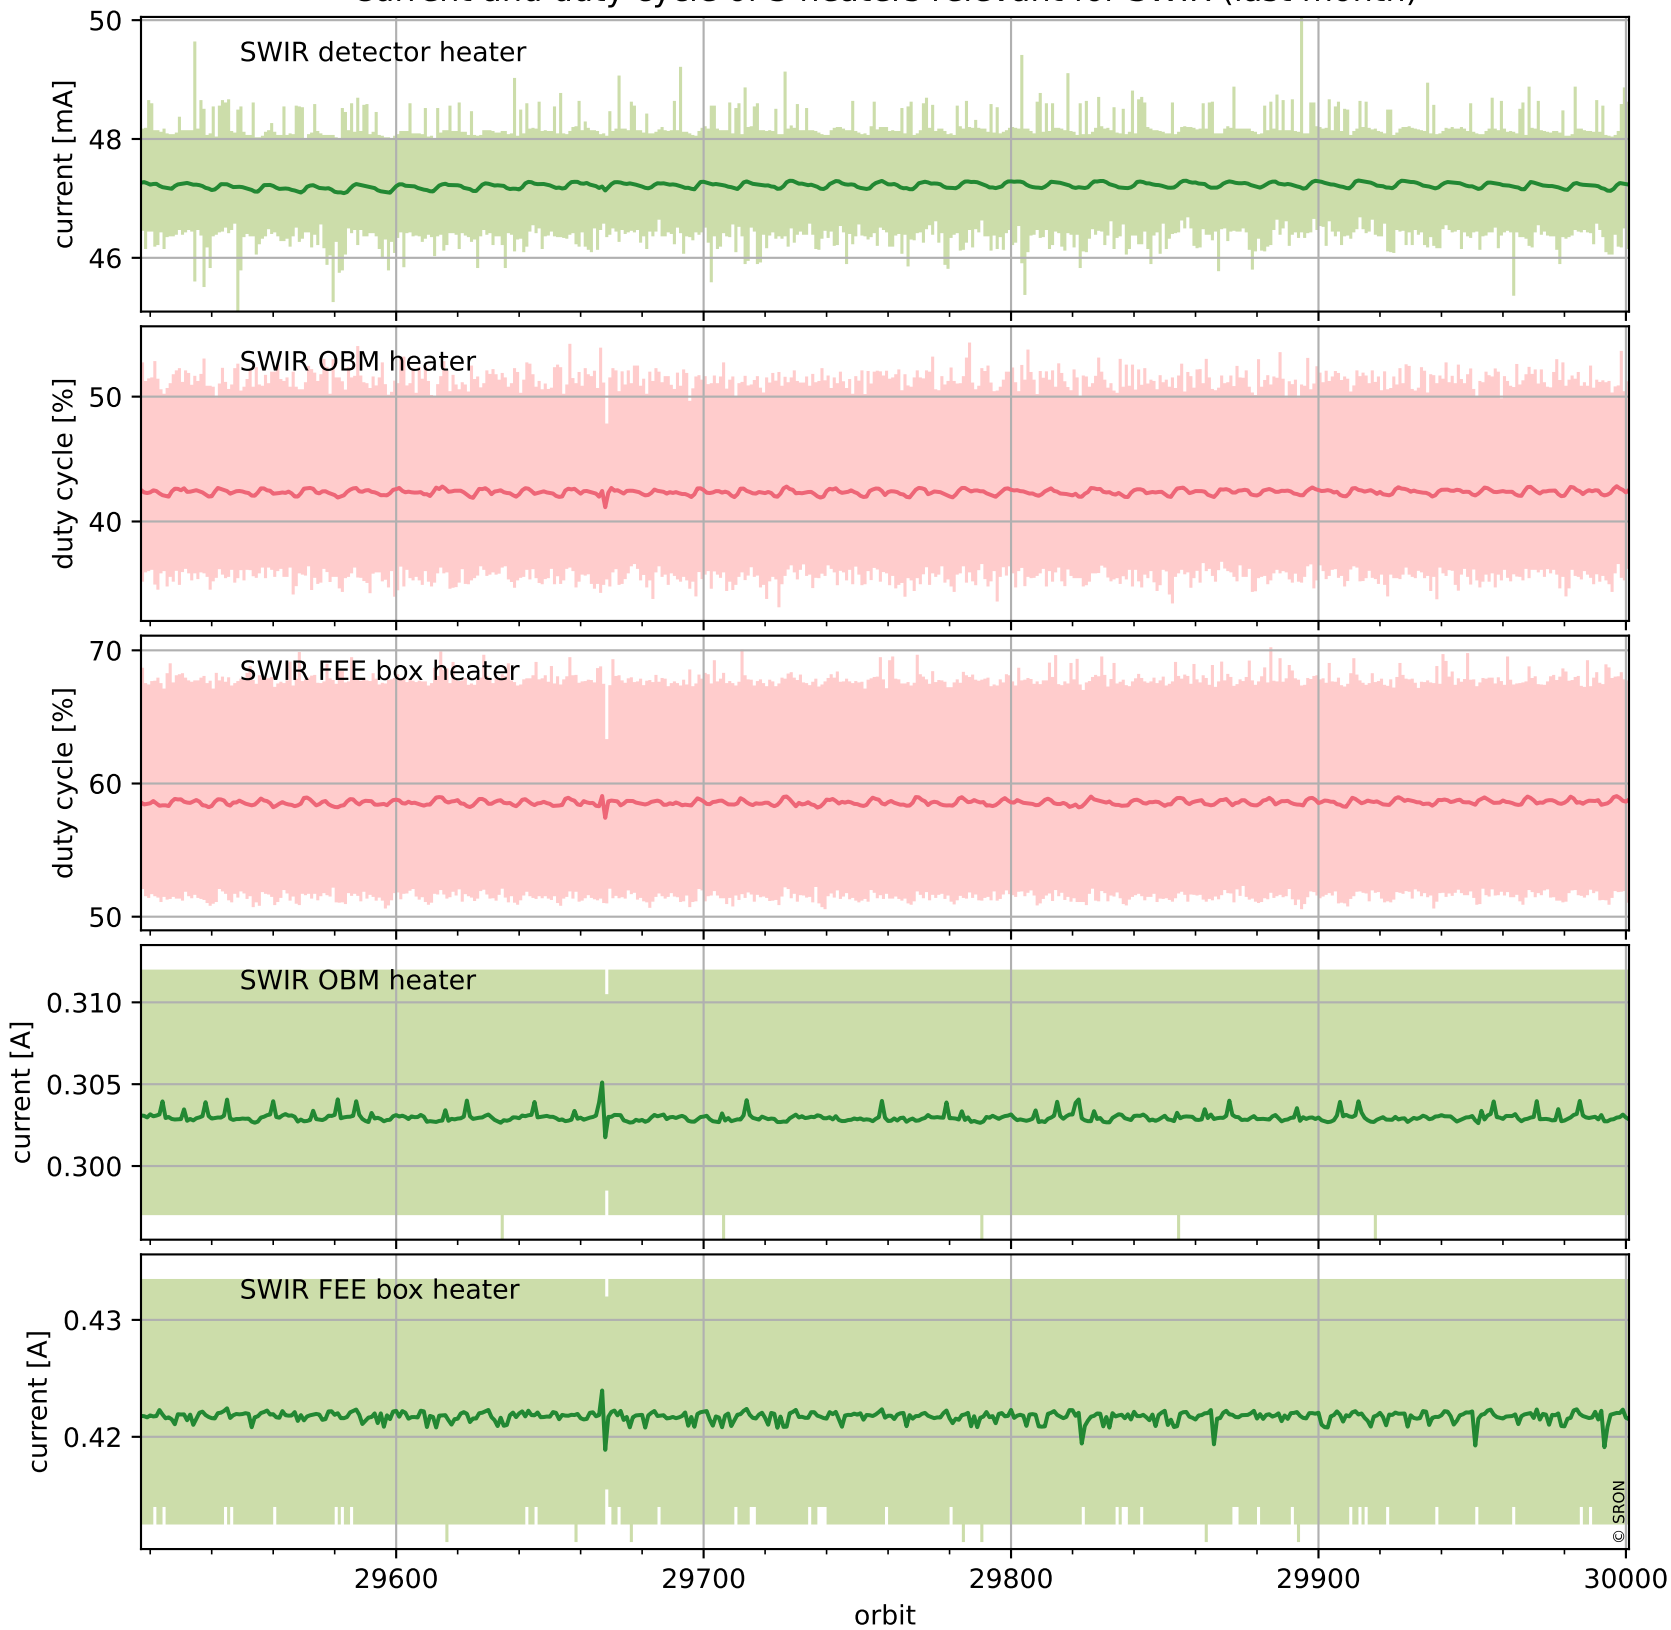

Tropomi SWIR housekeeping data

orbits : [29987, 30001]
coverage : 2023-07-28 / 2023-07-29
created : 2023-08-21T09:43:58

Temperature of sensors relevant for SWIR (one day)

Tropomi SWIR housekeeping data

orbits : [29517, 30001]
coverage : 2023-06-24 / 2023-07-29
created : 2023-08-21T09:43:58

Temperature of sensors relevant for SWIR (last month)

Tropomi SWIR housekeeping data

orbits : [29987, 30001]
coverage : 2023-07-28 / 2023-07-29
created : 2023-08-21T09:43:58

Current and duty cycle of 3 heaters relevant for SWIR (one day)

Tropomi SWIR housekeeping data

orbits : [29517, 30001]
coverage : 2023-06-24 / 2023-07-29
created : 2023-08-21T09:43:59

Current and duty cycle of 3 heaters relevant for SWIR (last month)

Tropomi SWIR housekeeping data

orbits : [29987, 30001]
coverage : 2023-07-28 / 2023-07-29
created : 2023-08-21T09:43:59

Temperature of sensors at the SWIR front-end electronics (one day)

Tropomi SWIR housekeeping data

orbits : [29517, 30001]
coverage : 2023-06-24 / 2023-07-29
created : 2023-08-21T09:43:59