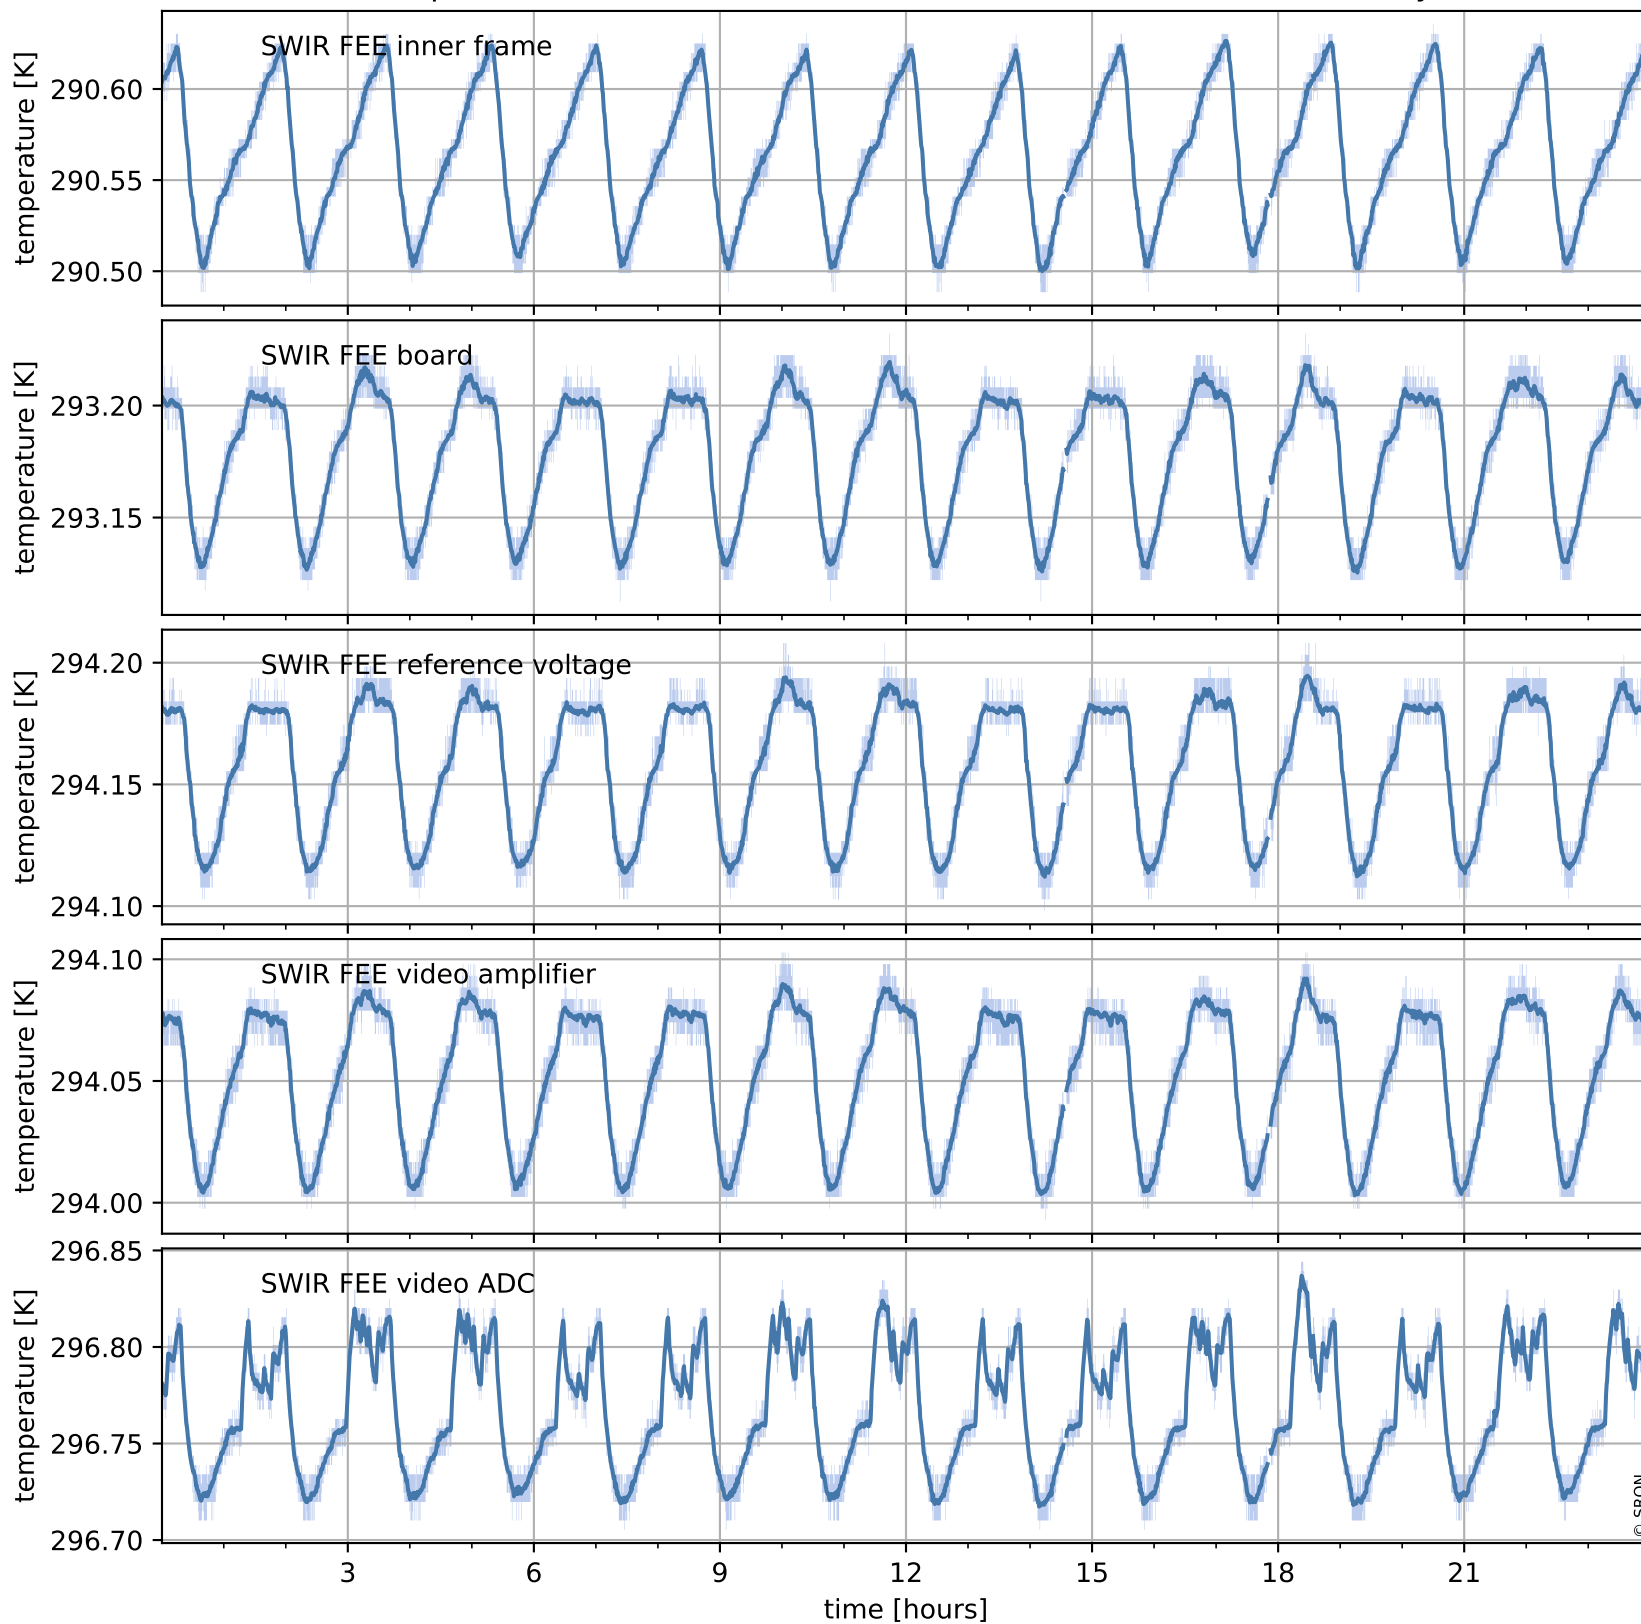

Tropomi SWIR housekeeping data

orbits : [30002, 30015]
coverage : 2023-07-29 / 2023-07-30
created : 2023-08-21T09:44:01

Temperature of sensors at the SWIR front-end electronics (one day)