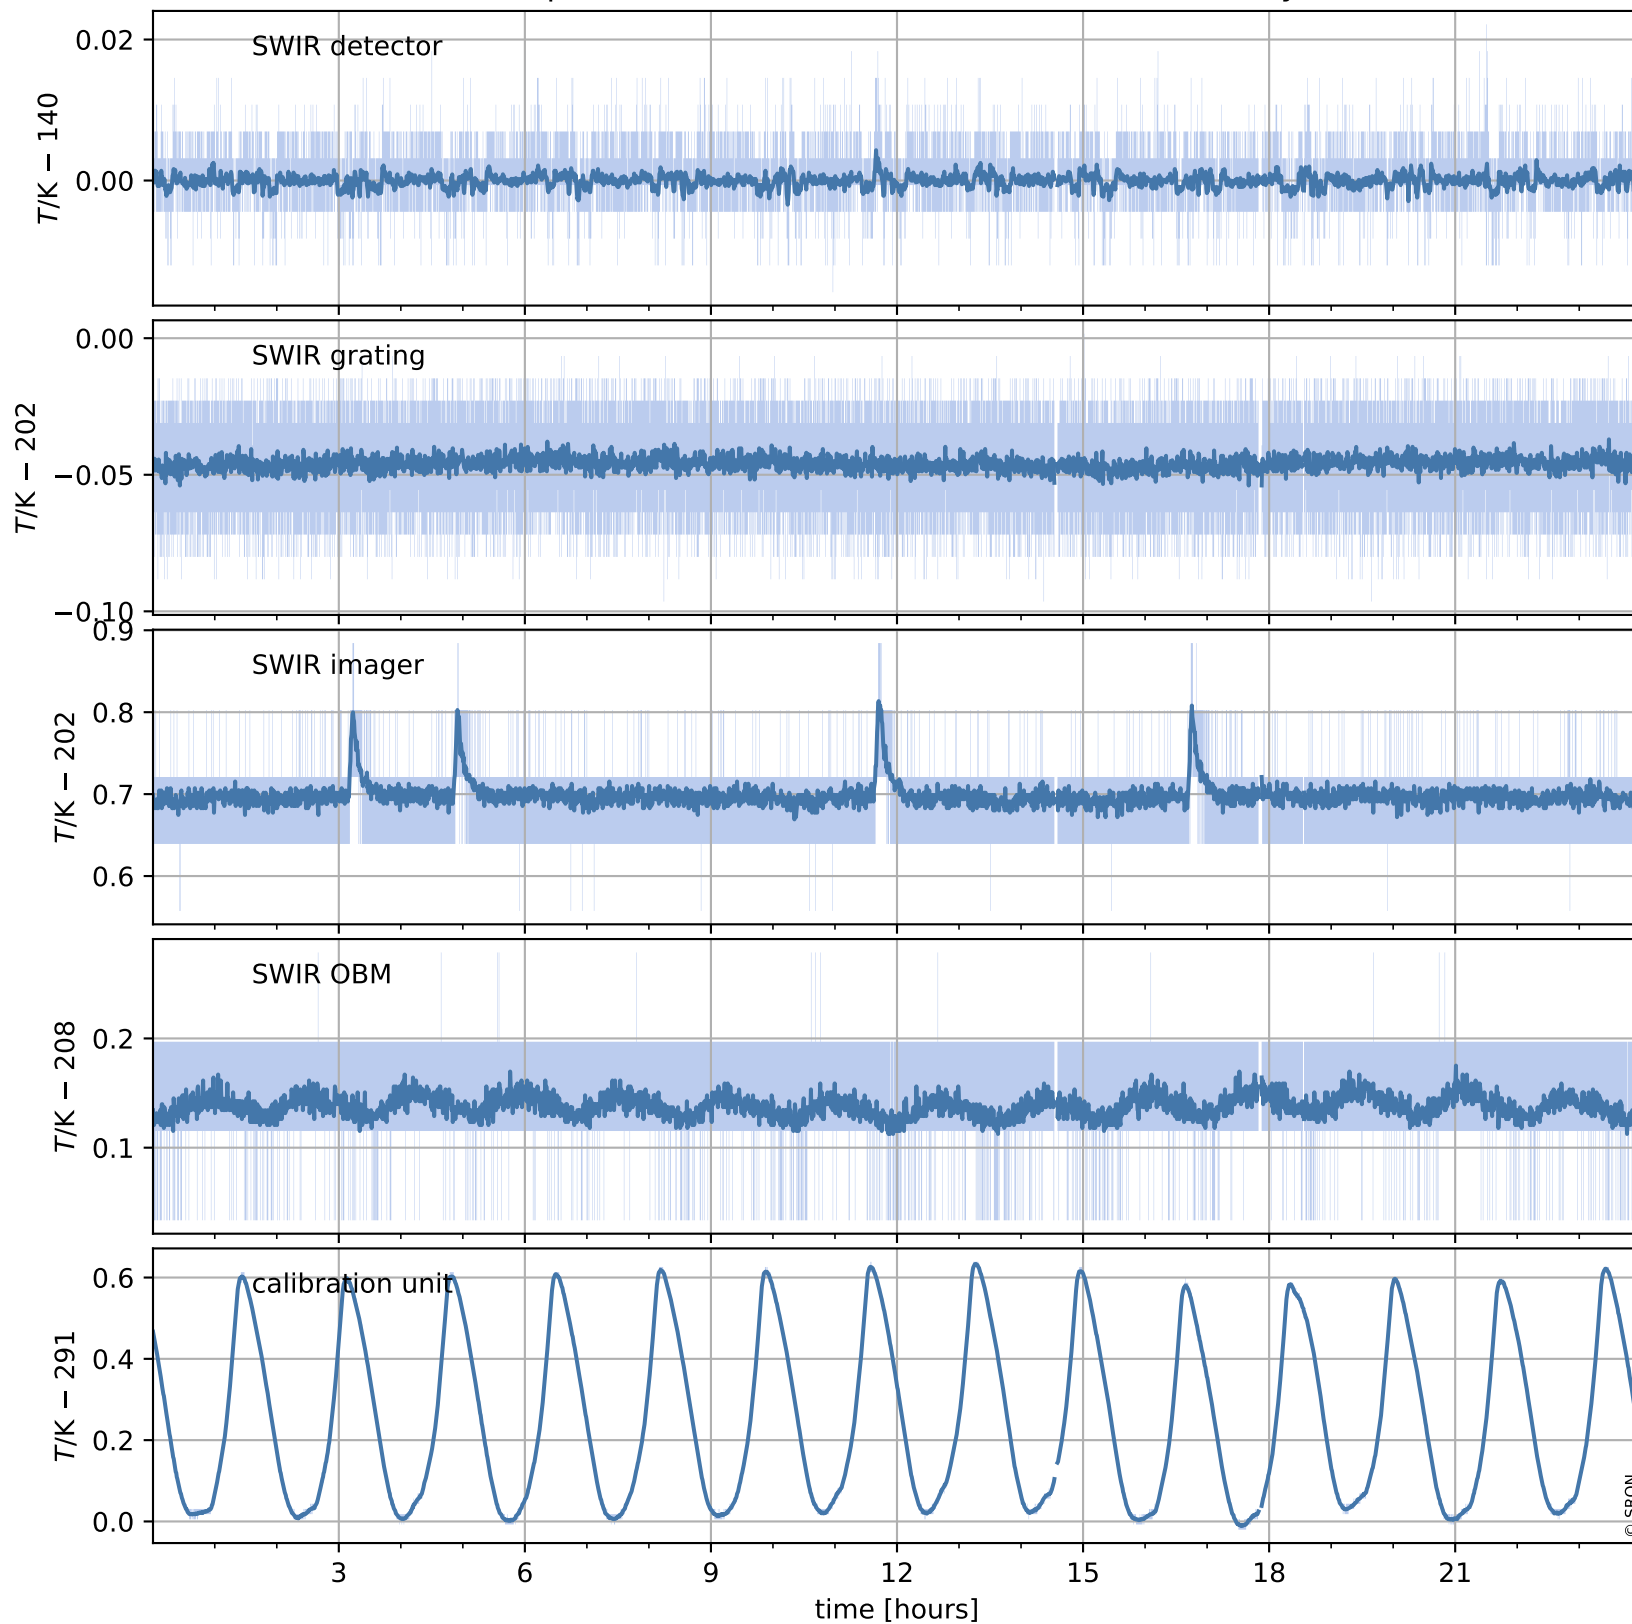

# Tropomi SWIR housekeeping data

orbits : [30002, 30015]  
coverage : 2023-07-29 / 2023-07-30  
created : 2023-08-21T09:44:00

## Temperature of sensors relevant for SWIR (one day)

## Temperature of sensors relevant for SWIR (last month)