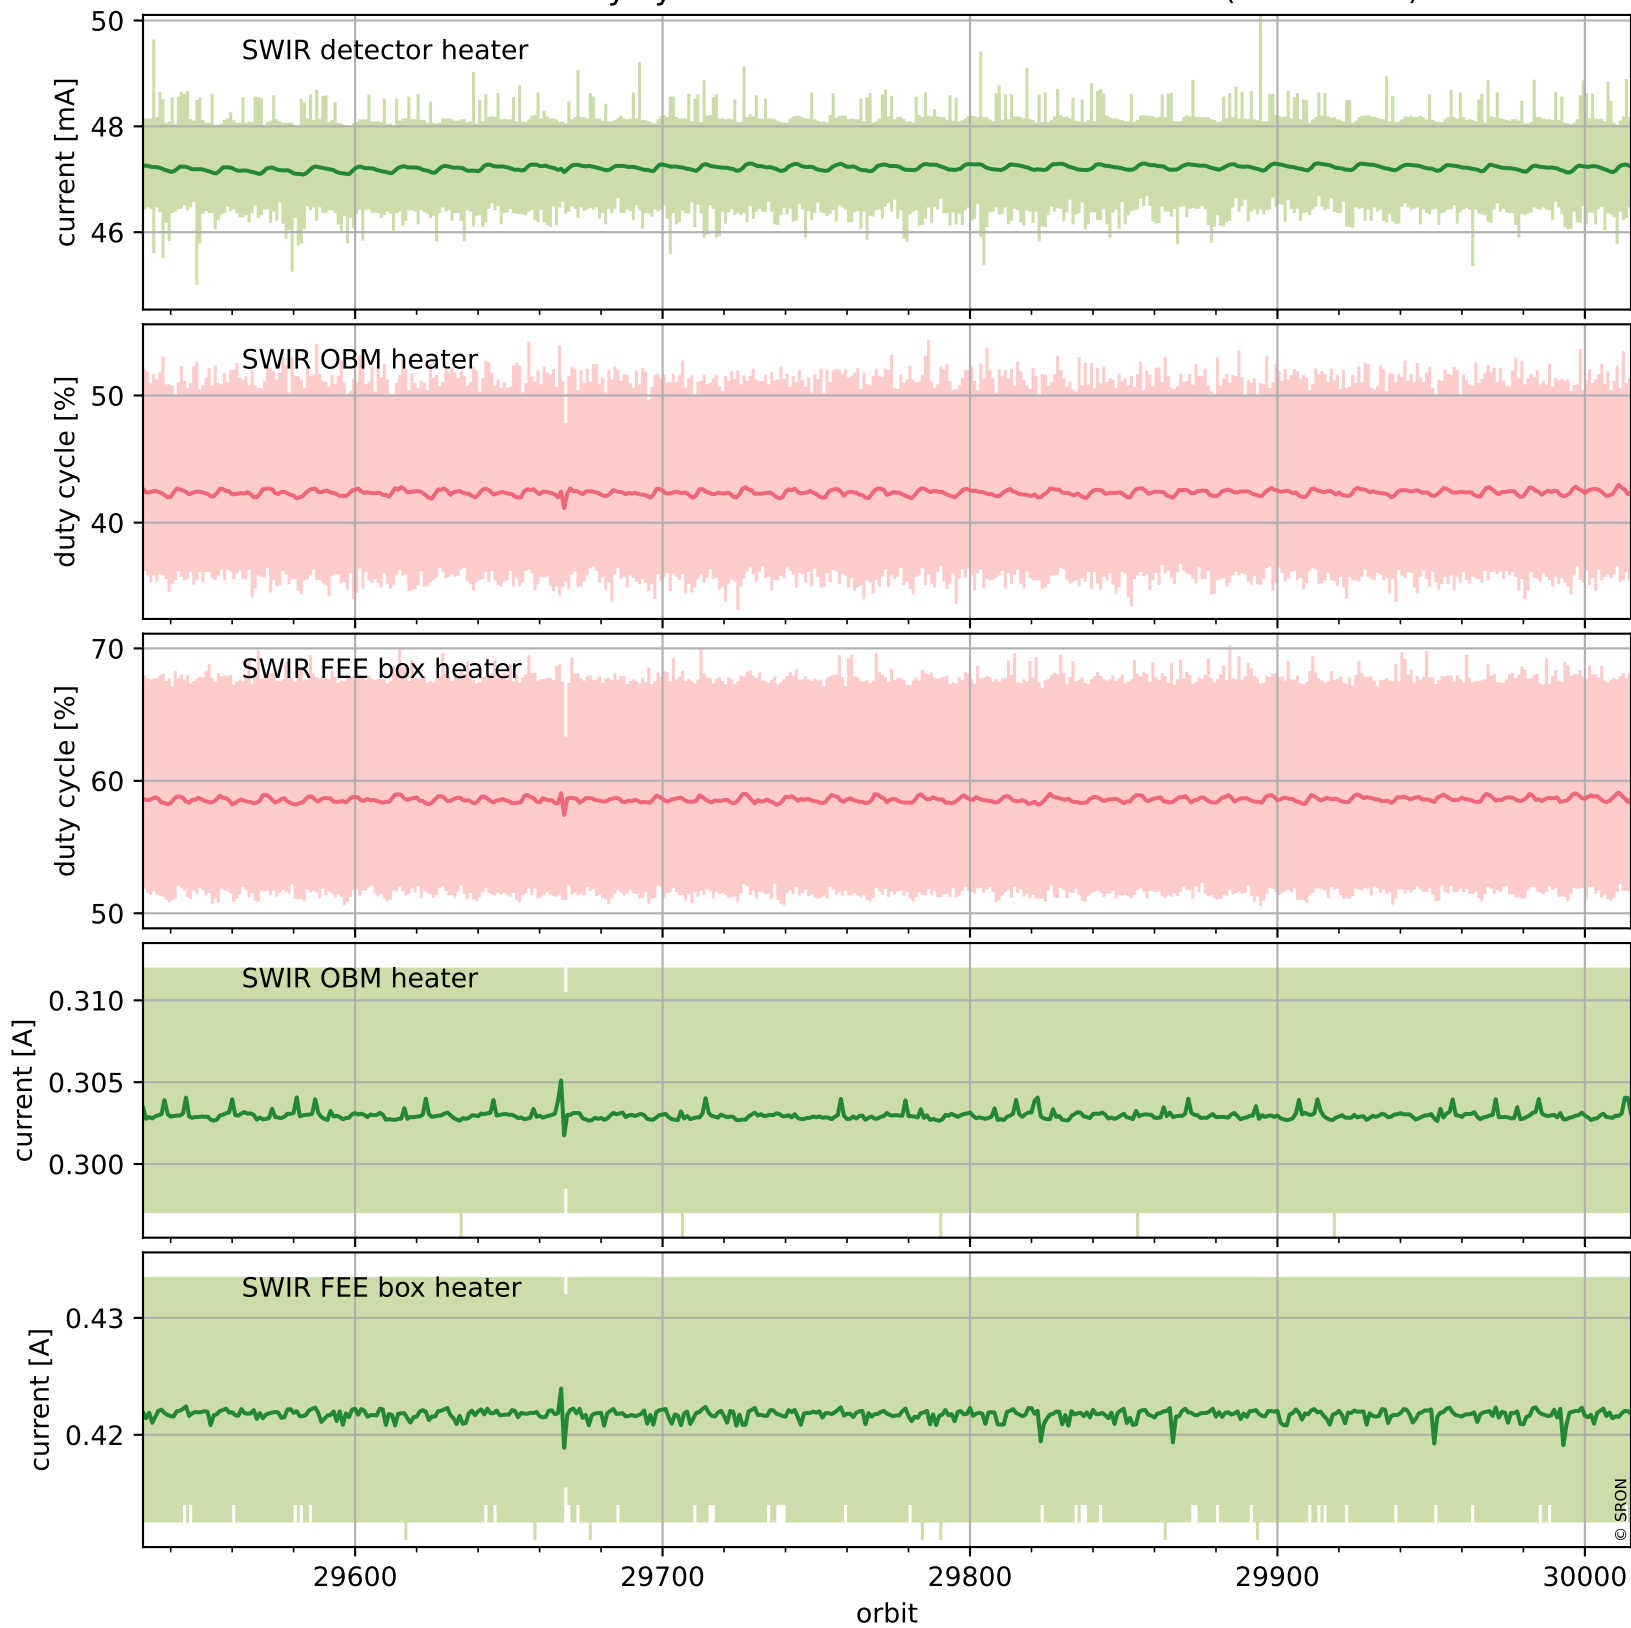

Tropomi SWIR housekeeping data

orbits : [29531, 30015]
coverage : 2023-06-25 / 2023-07-30
created : 2023-08-21T09:44:01

Current and duty cycle of 3 heaters relevant for SWIR (last month)