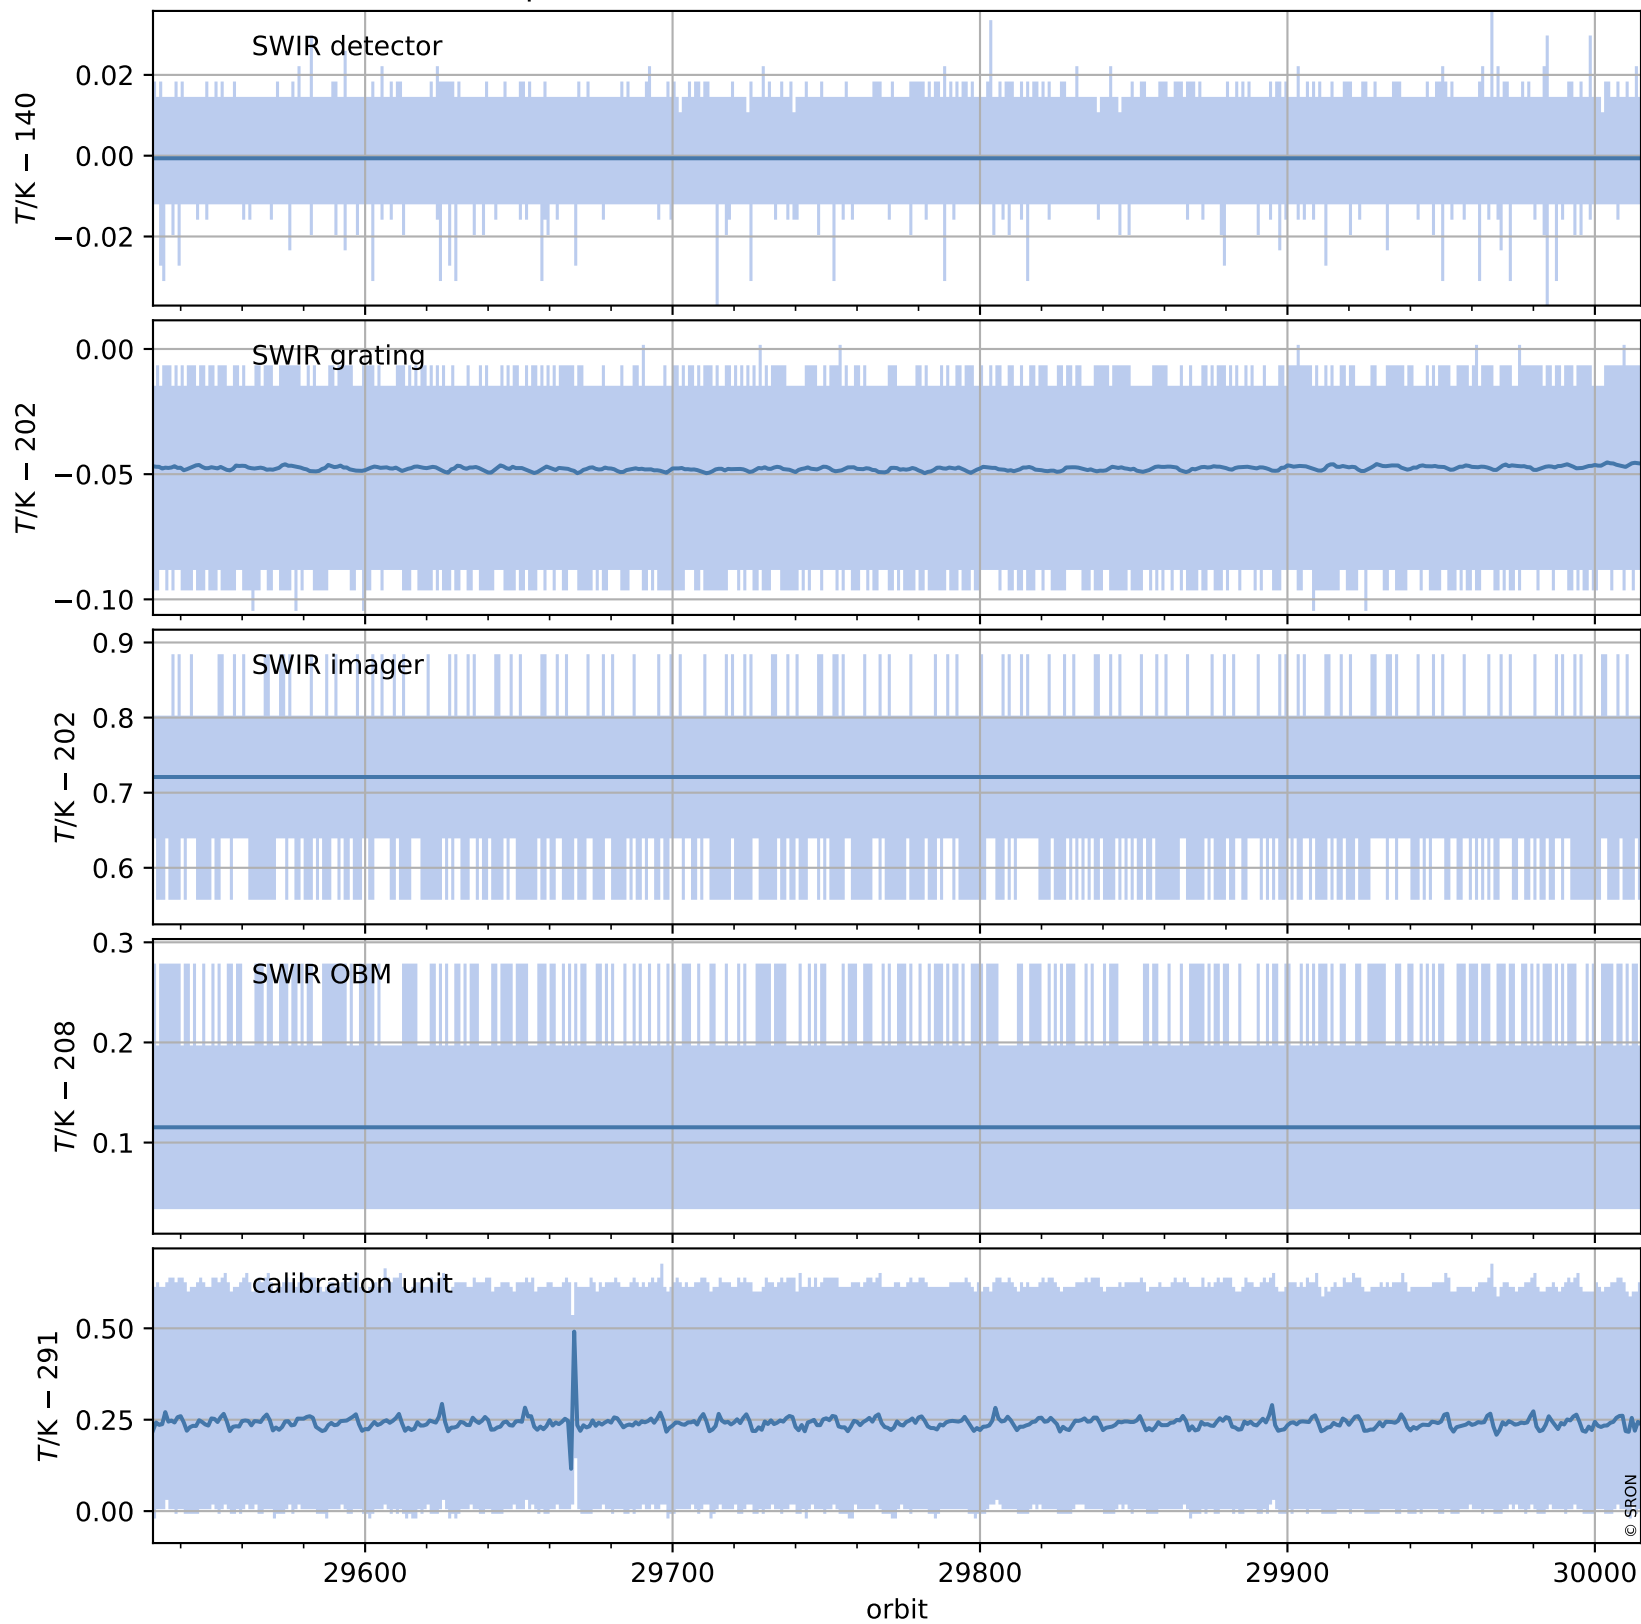

# Tropomi SWIR housekeeping data

orbits : [30002, 30015]  
coverage : 2023-07-29 / 2023-07-30  
created : 2023-08-21T09:44:00

## Temperature of sensors relevant for SWIR (one day)

# Tropomi SWIR housekeeping data

orbits : [29531, 30015]  
coverage : 2023-06-25 / 2023-07-30  
created : 2023-08-21T09:44:00

## Temperature of sensors relevant for SWIR (last month)