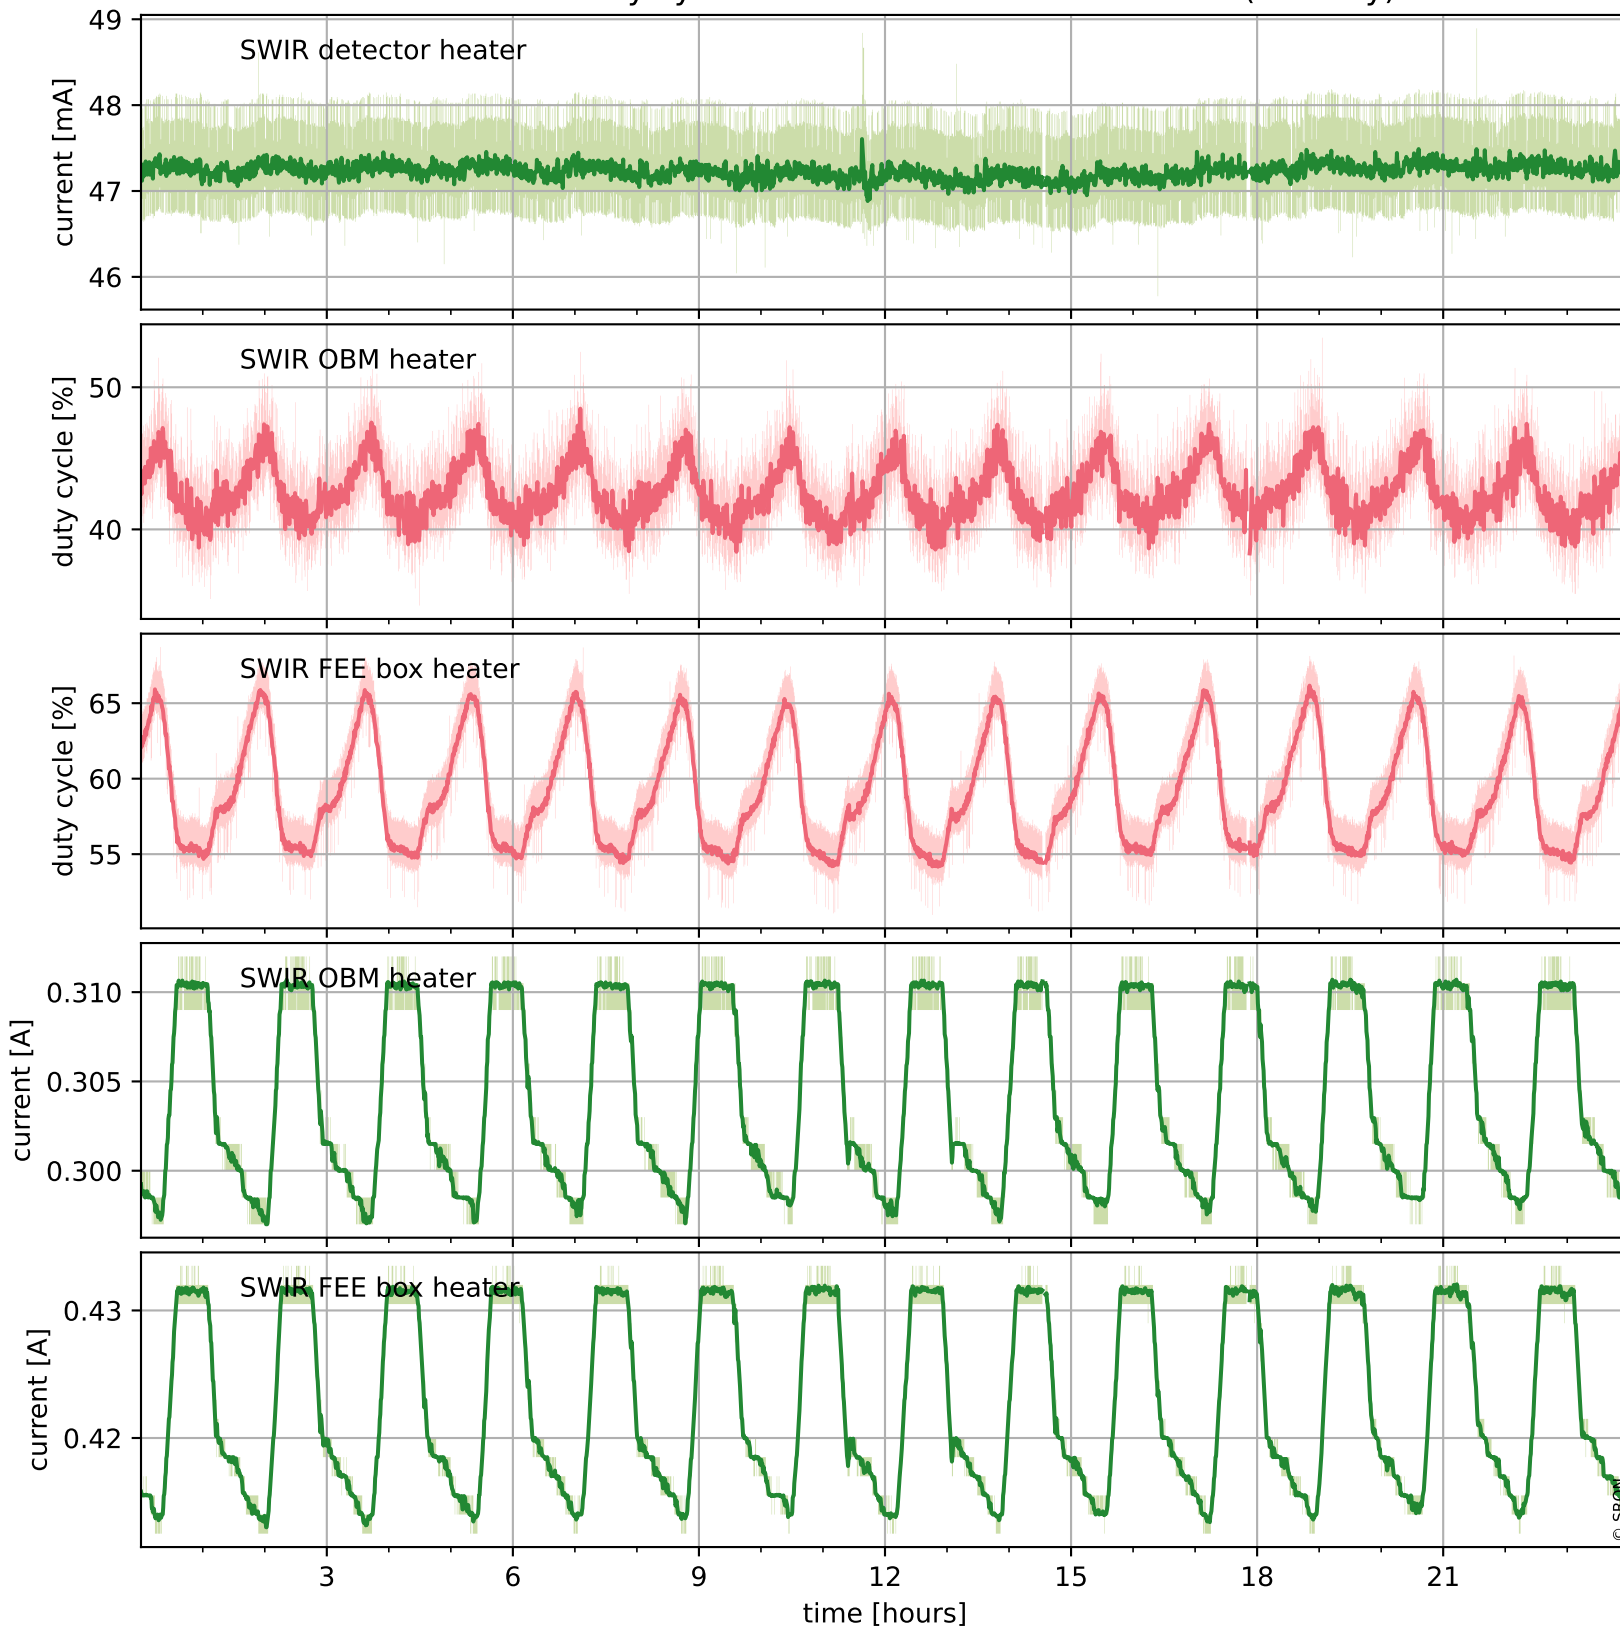

Tropomi SWIR housekeeping data

orbits : [30002, 30015]
coverage : 2023-07-29 / 2023-07-30
created : 2023-08-21T09:44:01

Current and duty cycle of 3 heaters relevant for SWIR (one day)