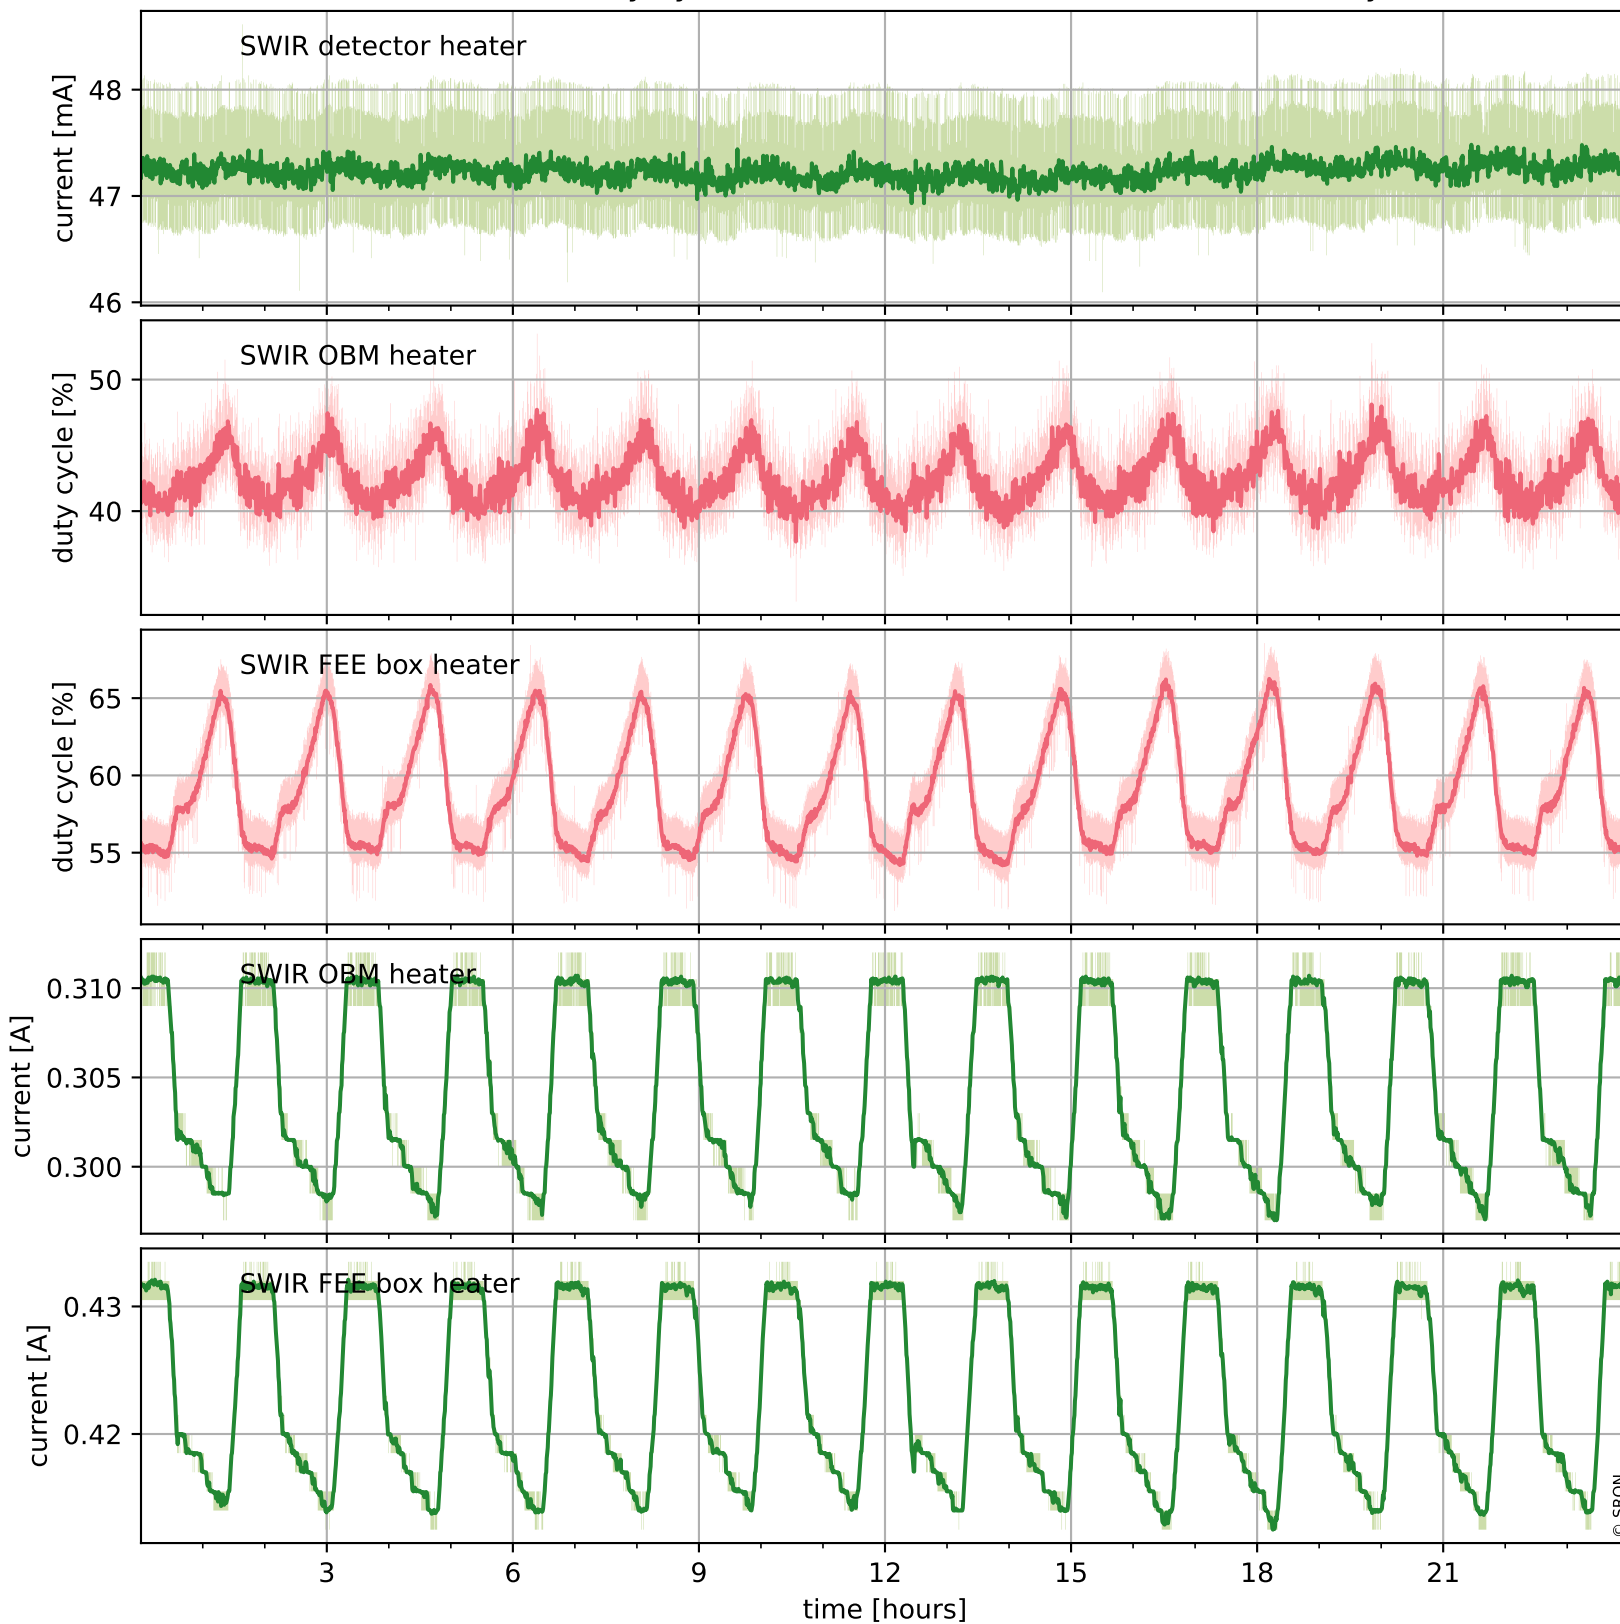

Tropomi SWIR housekeeping data

orbits : [30030, 30043]
coverage : 2023-07-31 / 2023-08-01
created : 2023-08-21T09:44:04

Temperature of sensors relevant for SWIR (one day)

Tropomi SWIR housekeeping data

orbits : [29559, 30043]
coverage : 2023-06-27 / 2023-08-01
created : 2023-08-21T09:44:05

Temperature of sensors relevant for SWIR (last month)

Tropomi SWIR housekeeping data

orbits : [30030, 30043]
coverage : 2023-07-31 / 2023-08-01
created : 2023-08-21T09:44:05

Current and duty cycle of 3 heaters relevant for SWIR (one day)

Tropomi SWIR housekeeping data

orbits : [29559, 30043]
coverage : 2023-06-27 / 2023-08-01
created : 2023-08-21T09:44:06

Current and duty cycle of 3 heaters relevant for SWIR (last month)

Tropomi SWIR housekeeping data