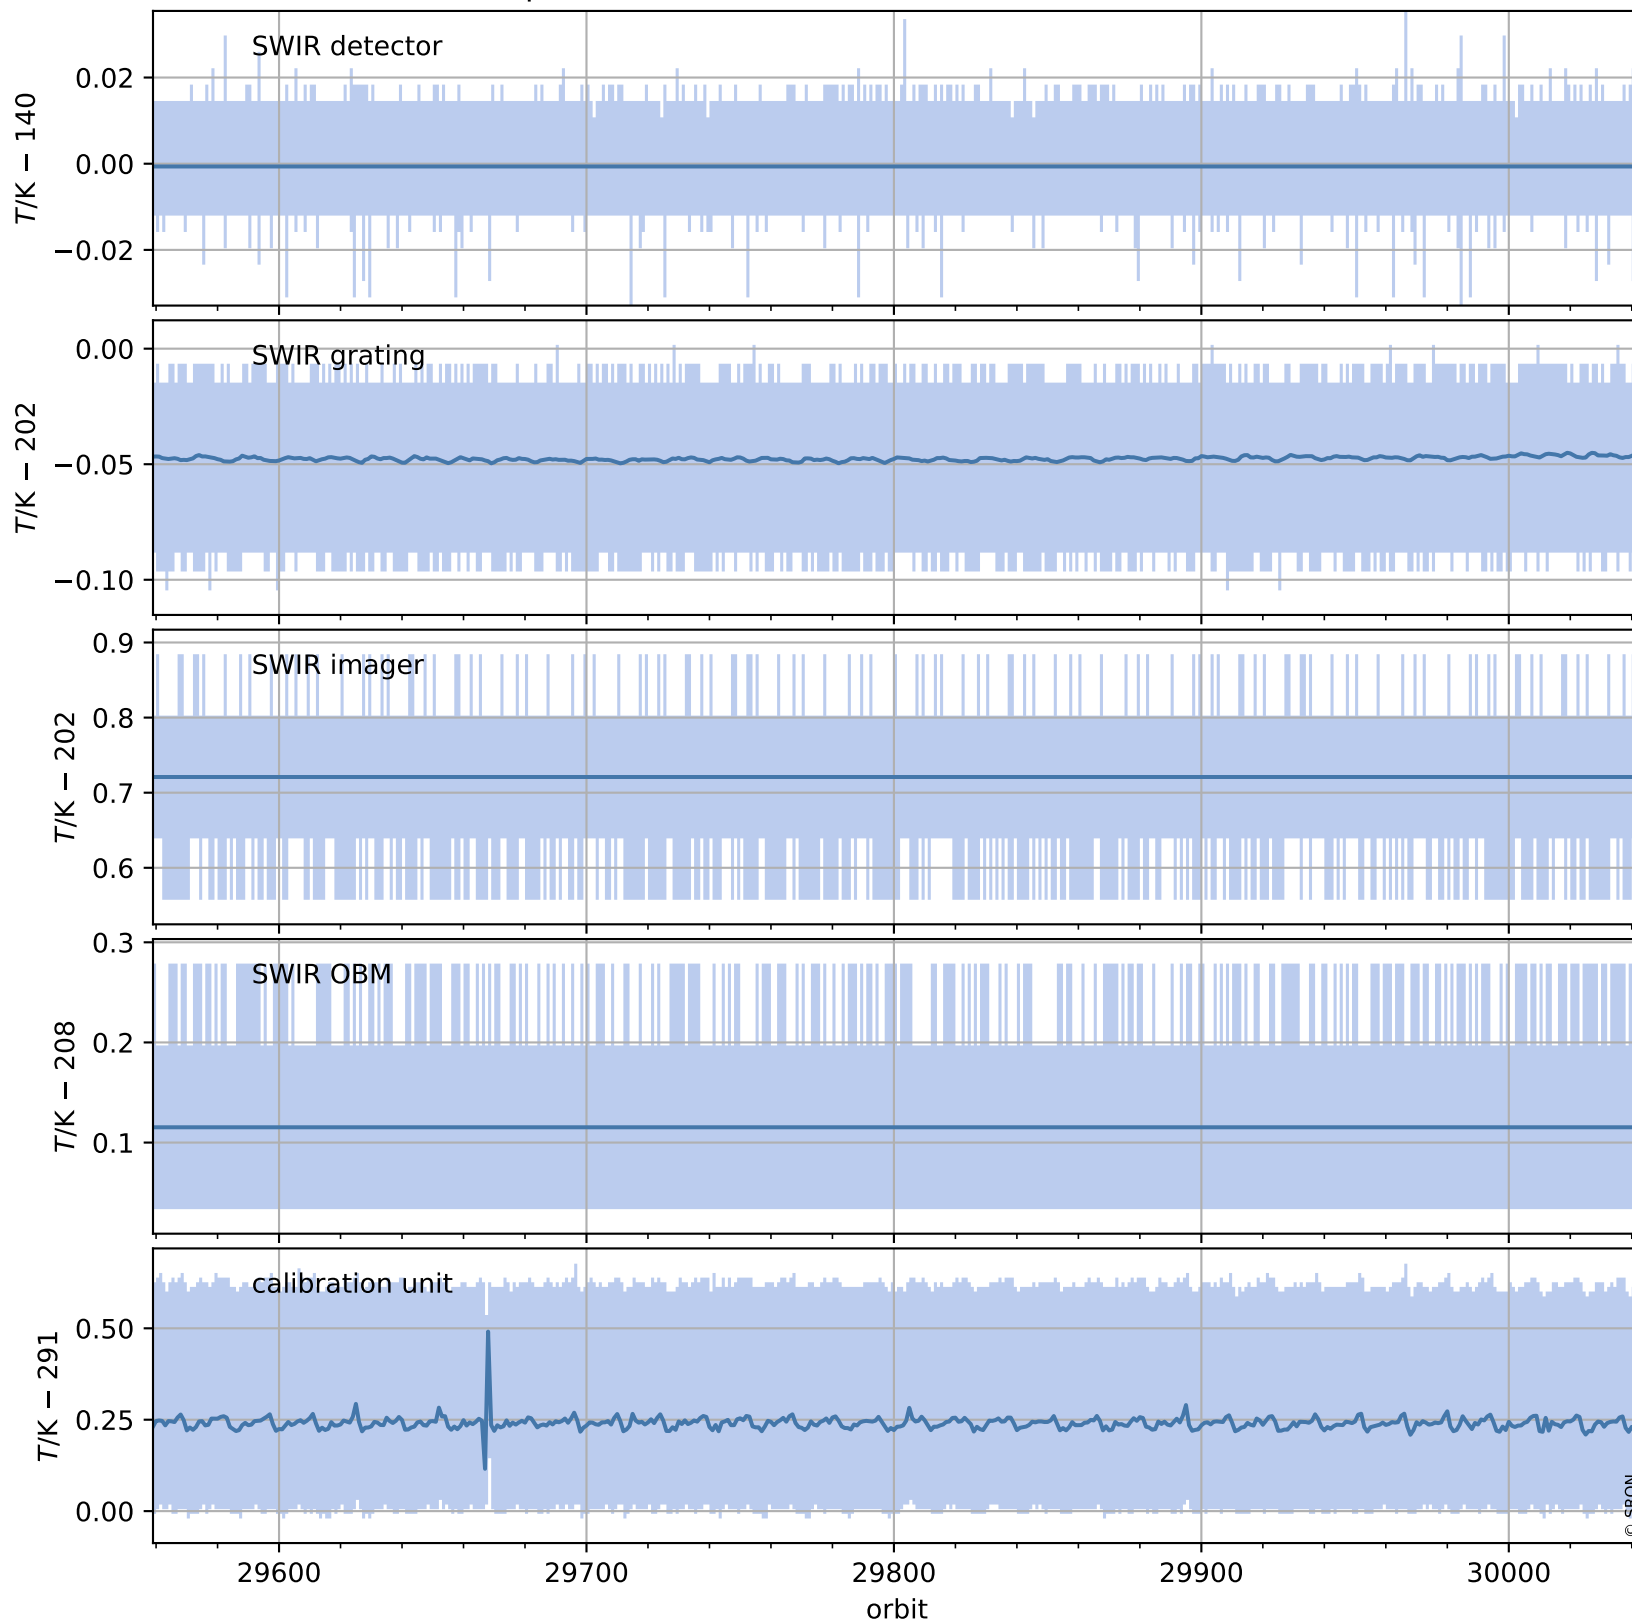

Tropomi SWIR housekeeping data

orbits : [30030, 30043]
coverage : 2023-07-31 / 2023-08-01
created : 2023-08-21T09:44:04

Temperature of sensors relevant for SWIR (one day)

Tropomi SWIR housekeeping data

orbits : [29559, 30043]
coverage : 2023-06-27 / 2023-08-01
created : 2023-08-21T09:44:05

Temperature of sensors relevant for SWIR (last month)

Tropomi SWIR housekeeping data

orbits : [30030, 30043]
coverage : 2023-07-31 / 2023-08-01
created : 2023-08-21T09:44:05

Current and duty cycle of 3 heaters relevant for SWIR (one day)

Tropomi SWIR housekeeping data

orbits : [29559, 30043]
coverage : 2023-06-27 / 2023-08-01
created : 2023-08-21T09:44:06

Current and duty cycle of 3 heaters relevant for SWIR (last month)

Tropomi SWIR housekeeping data

orbits : [30030, 30043]
coverage : 2023-07-31 / 2023-08-01
created : 2023-08-21T09:44:06

Temperature of sensors at the SWIR front-end electronics (one day)

Tropomi SWIR housekeeping data

orbits : [29559, 30043]
coverage : 2023-06-27 / 2023-08-01
created : 2023-08-21T09:44:06