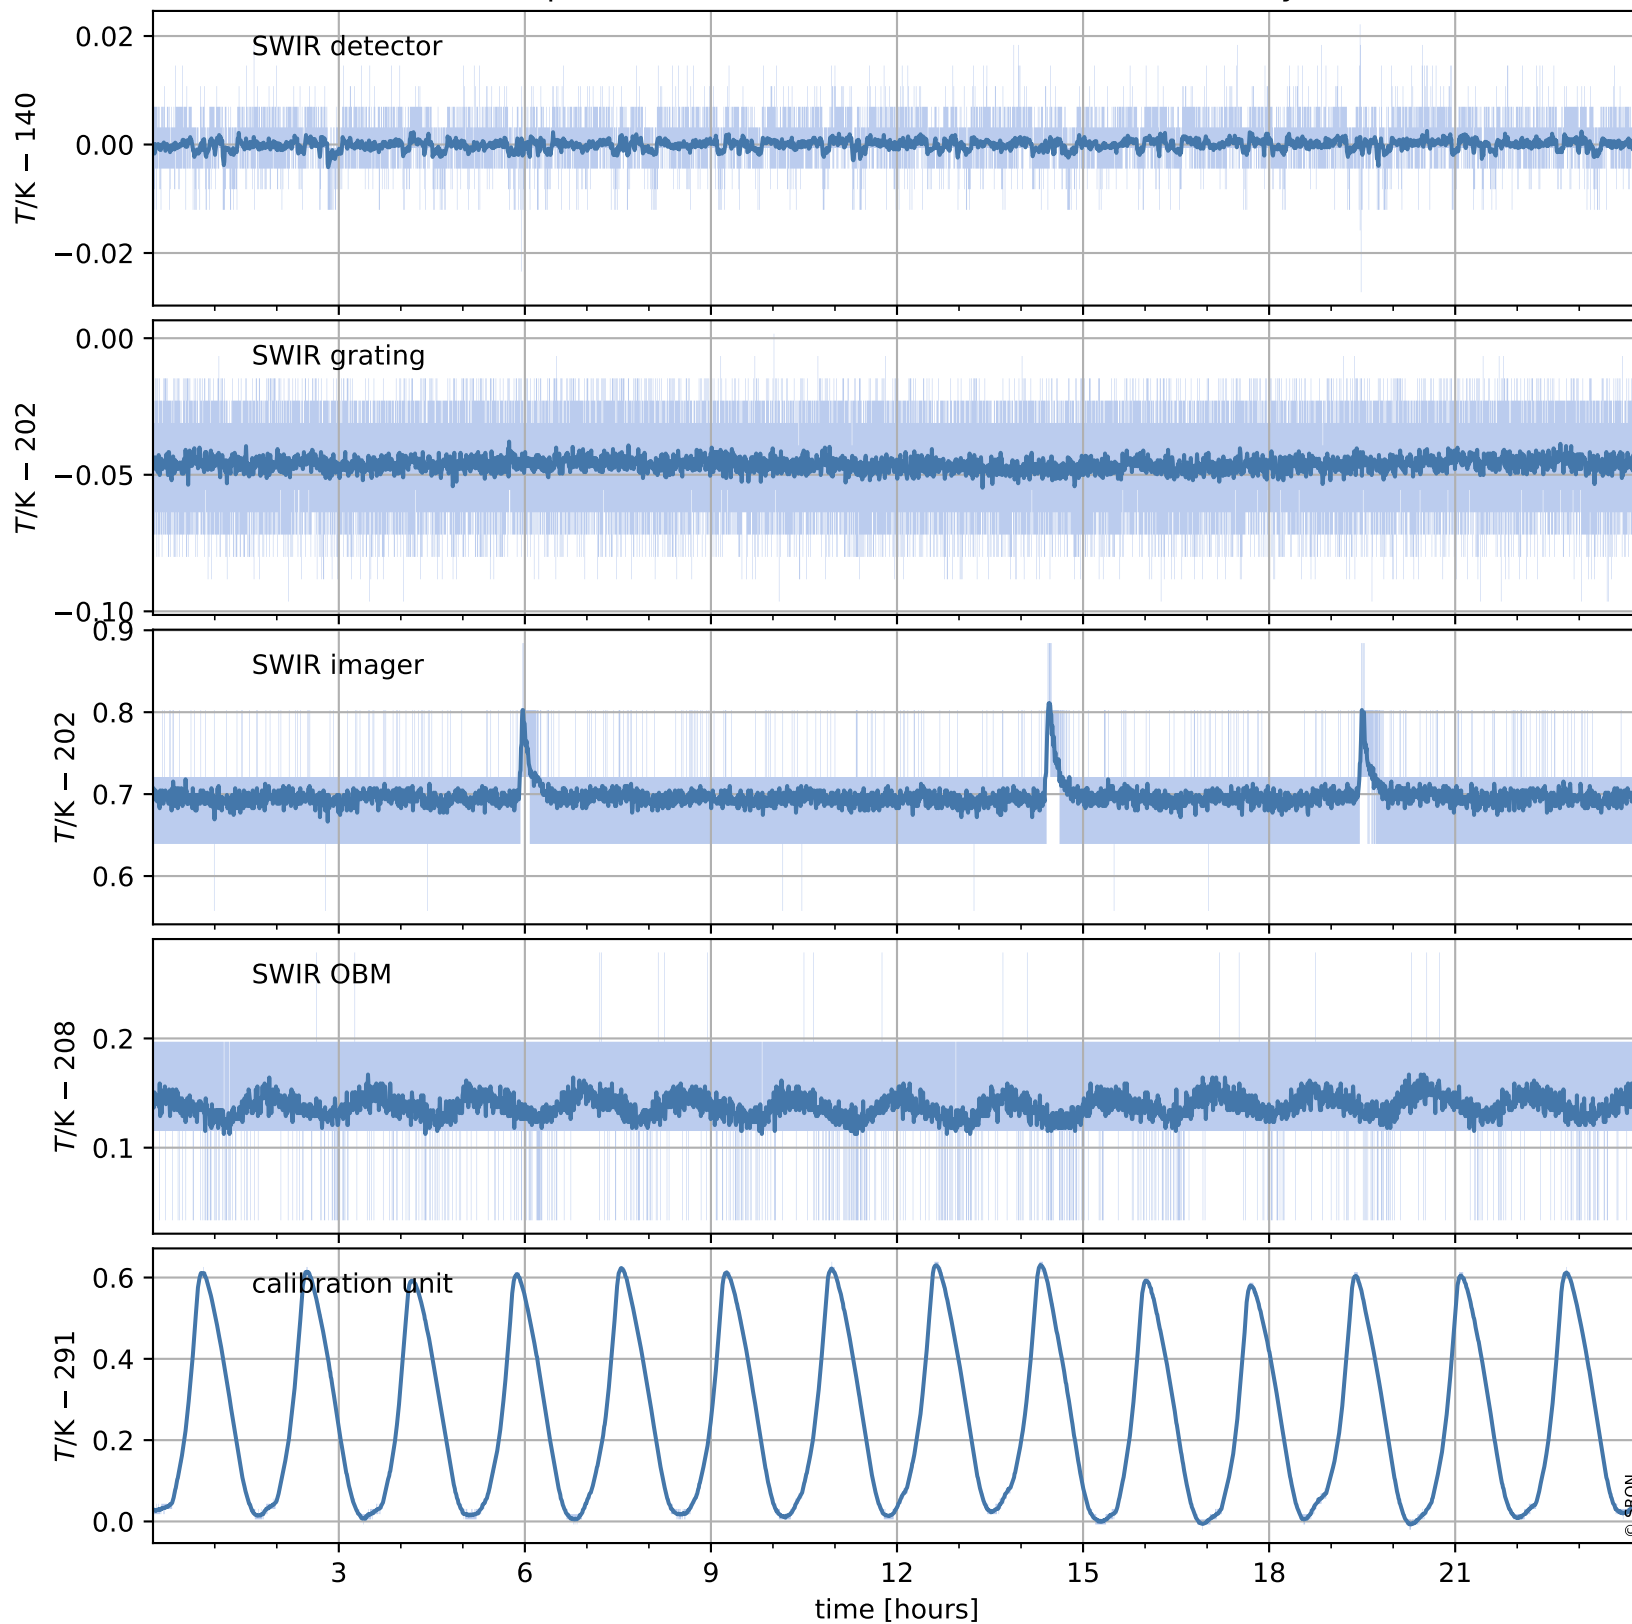

Tropomi SWIR housekeeping data

orbits : [30030, 30043]
coverage : 2023-07-31 / 2023-08-01
created : 2023-08-21T09:44:04

Temperature of sensors relevant for SWIR (one day)

Tropomi SWIR housekeeping data

orbits : [29559, 30043]
coverage : 2023-06-27 / 2023-08-01
created : 2023-08-21T09:44:05

Temperature of sensors relevant for SWIR (last month)

Tropomi SWIR housekeeping data

orbits : [30030, 30043]
coverage : 2023-07-31 / 2023-08-01
created : 2023-08-21T09:44:05

Current and duty cycle of 3 heaters relevant for SWIR (one day)

Tropomi SWIR housekeeping data

orbits : [29559, 30043]
coverage : 2023-06-27 / 2023-08-01
created : 2023-08-21T09:44:06

Current and duty cycle of 3 heaters relevant for SWIR (last month)

Tropomi SWIR housekeeping data