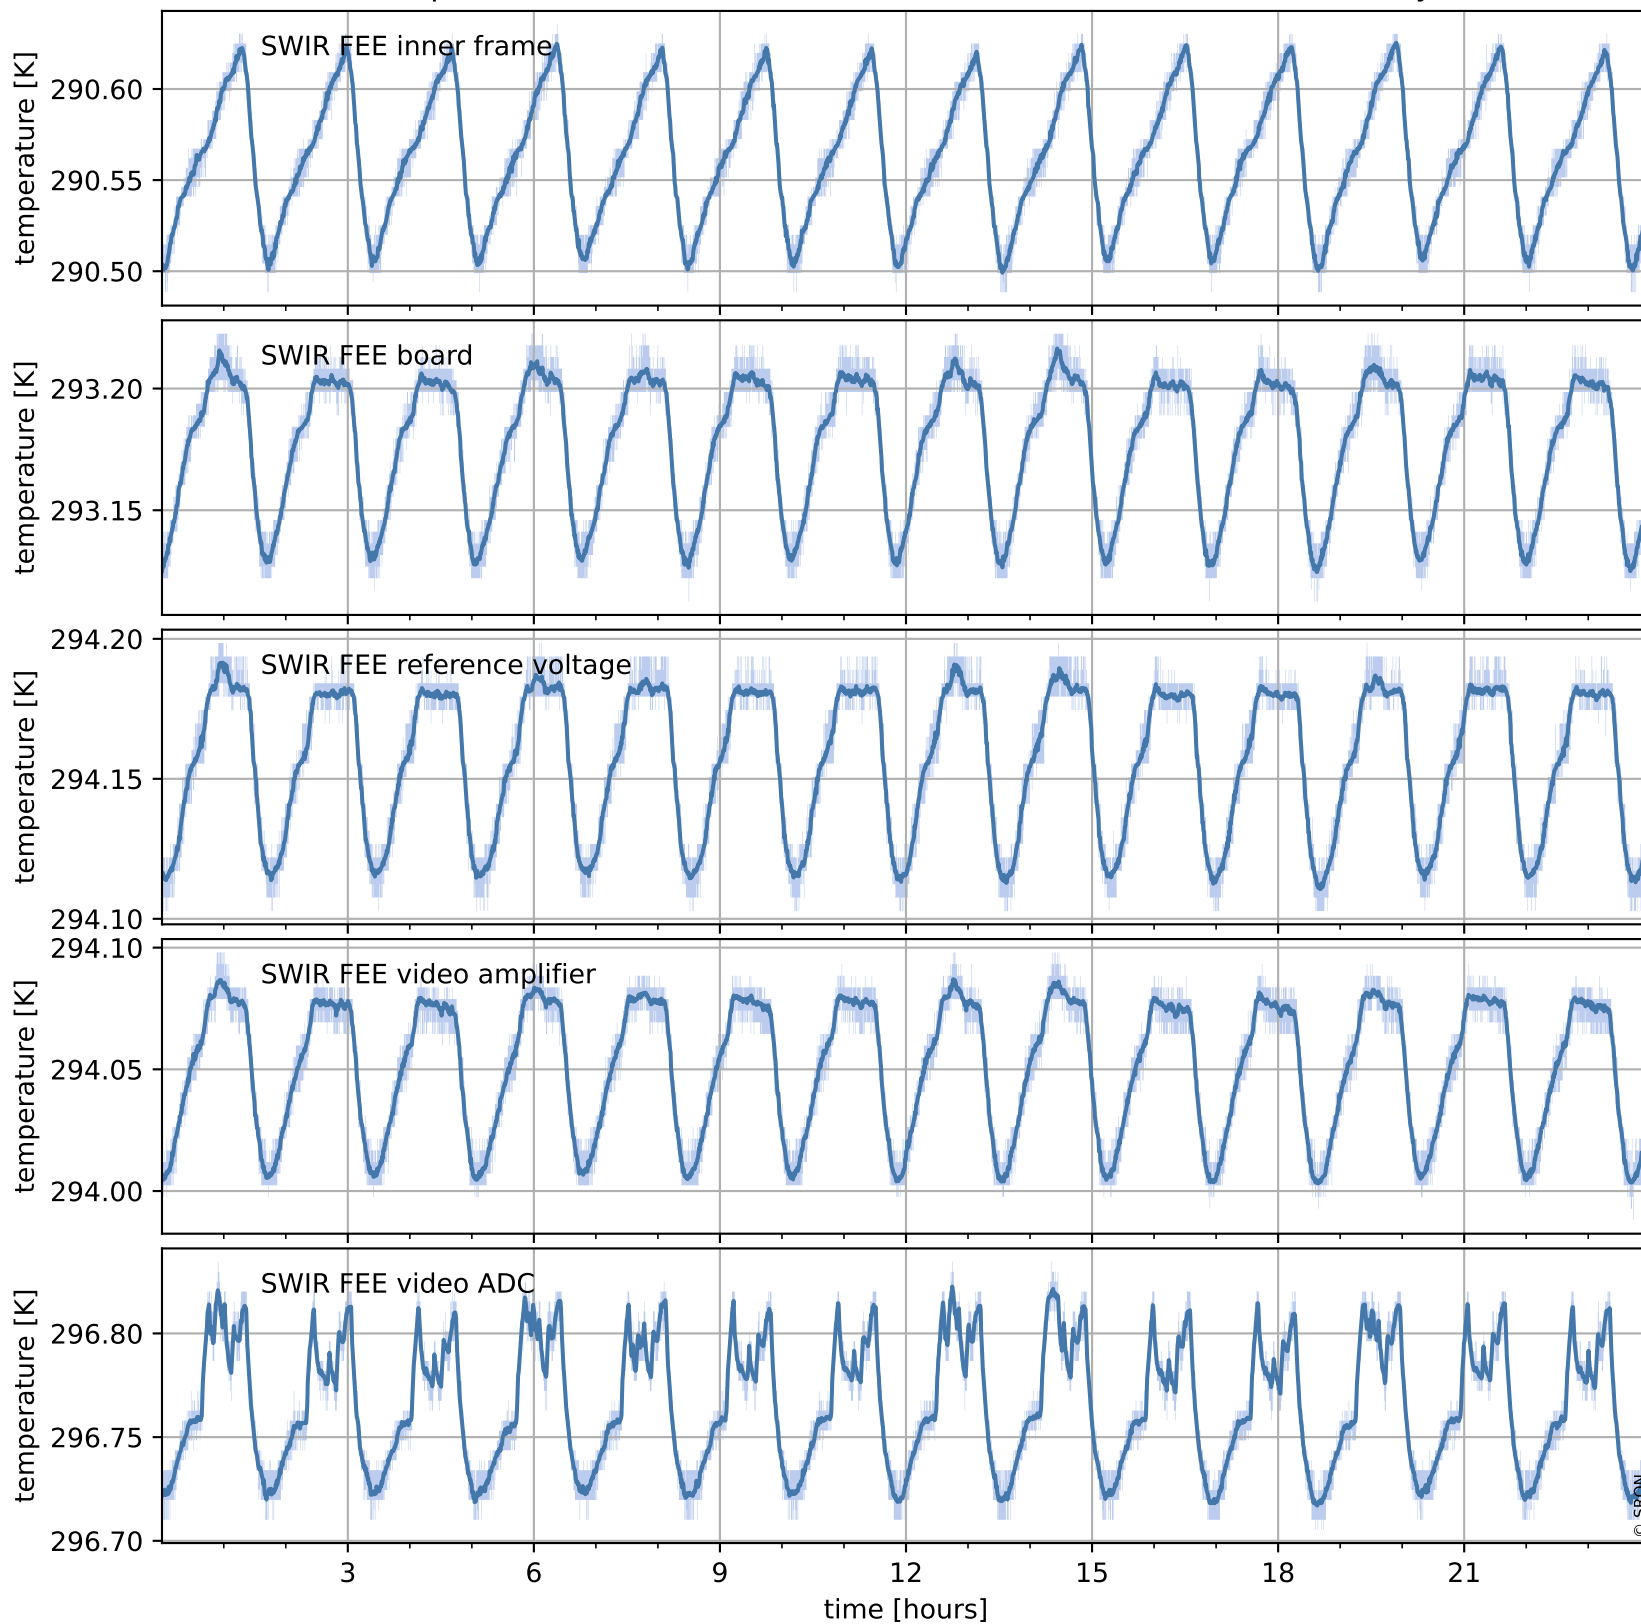

Tropomi SWIR housekeeping data

orbits : [30030, 30043]
coverage : 2023-07-31 / 2023-08-01
created : 2023-08-21T09:44:04

Temperature of sensors relevant for SWIR (one day)

Tropomi SWIR housekeeping data

orbits : [29559, 30043]
coverage : 2023-06-27 / 2023-08-01
created : 2023-08-21T09:44:05

Temperature of sensors relevant for SWIR (last month)

Tropomi SWIR housekeeping data

orbits : [30030, 30043]
coverage : 2023-07-31 / 2023-08-01
created : 2023-08-21T09:44:05

Current and duty cycle of 3 heaters relevant for SWIR (one day)

Tropomi SWIR housekeeping data

orbits : [29559, 30043]
coverage : 2023-06-27 / 2023-08-01
created : 2023-08-21T09:44:06

Current and duty cycle of 3 heaters relevant for SWIR (last month)

Tropomi SWIR housekeeping data

orbits : [30030, 30043]
coverage : 2023-07-31 / 2023-08-01
created : 2023-08-21T09:44:06

Temperature of sensors at the SWIR front-end electronics (one day)

Tropomi SWIR housekeeping data

orbits : [29559, 30043]
coverage : 2023-06-27 / 2023-08-01
created : 2023-08-21T09:44:06