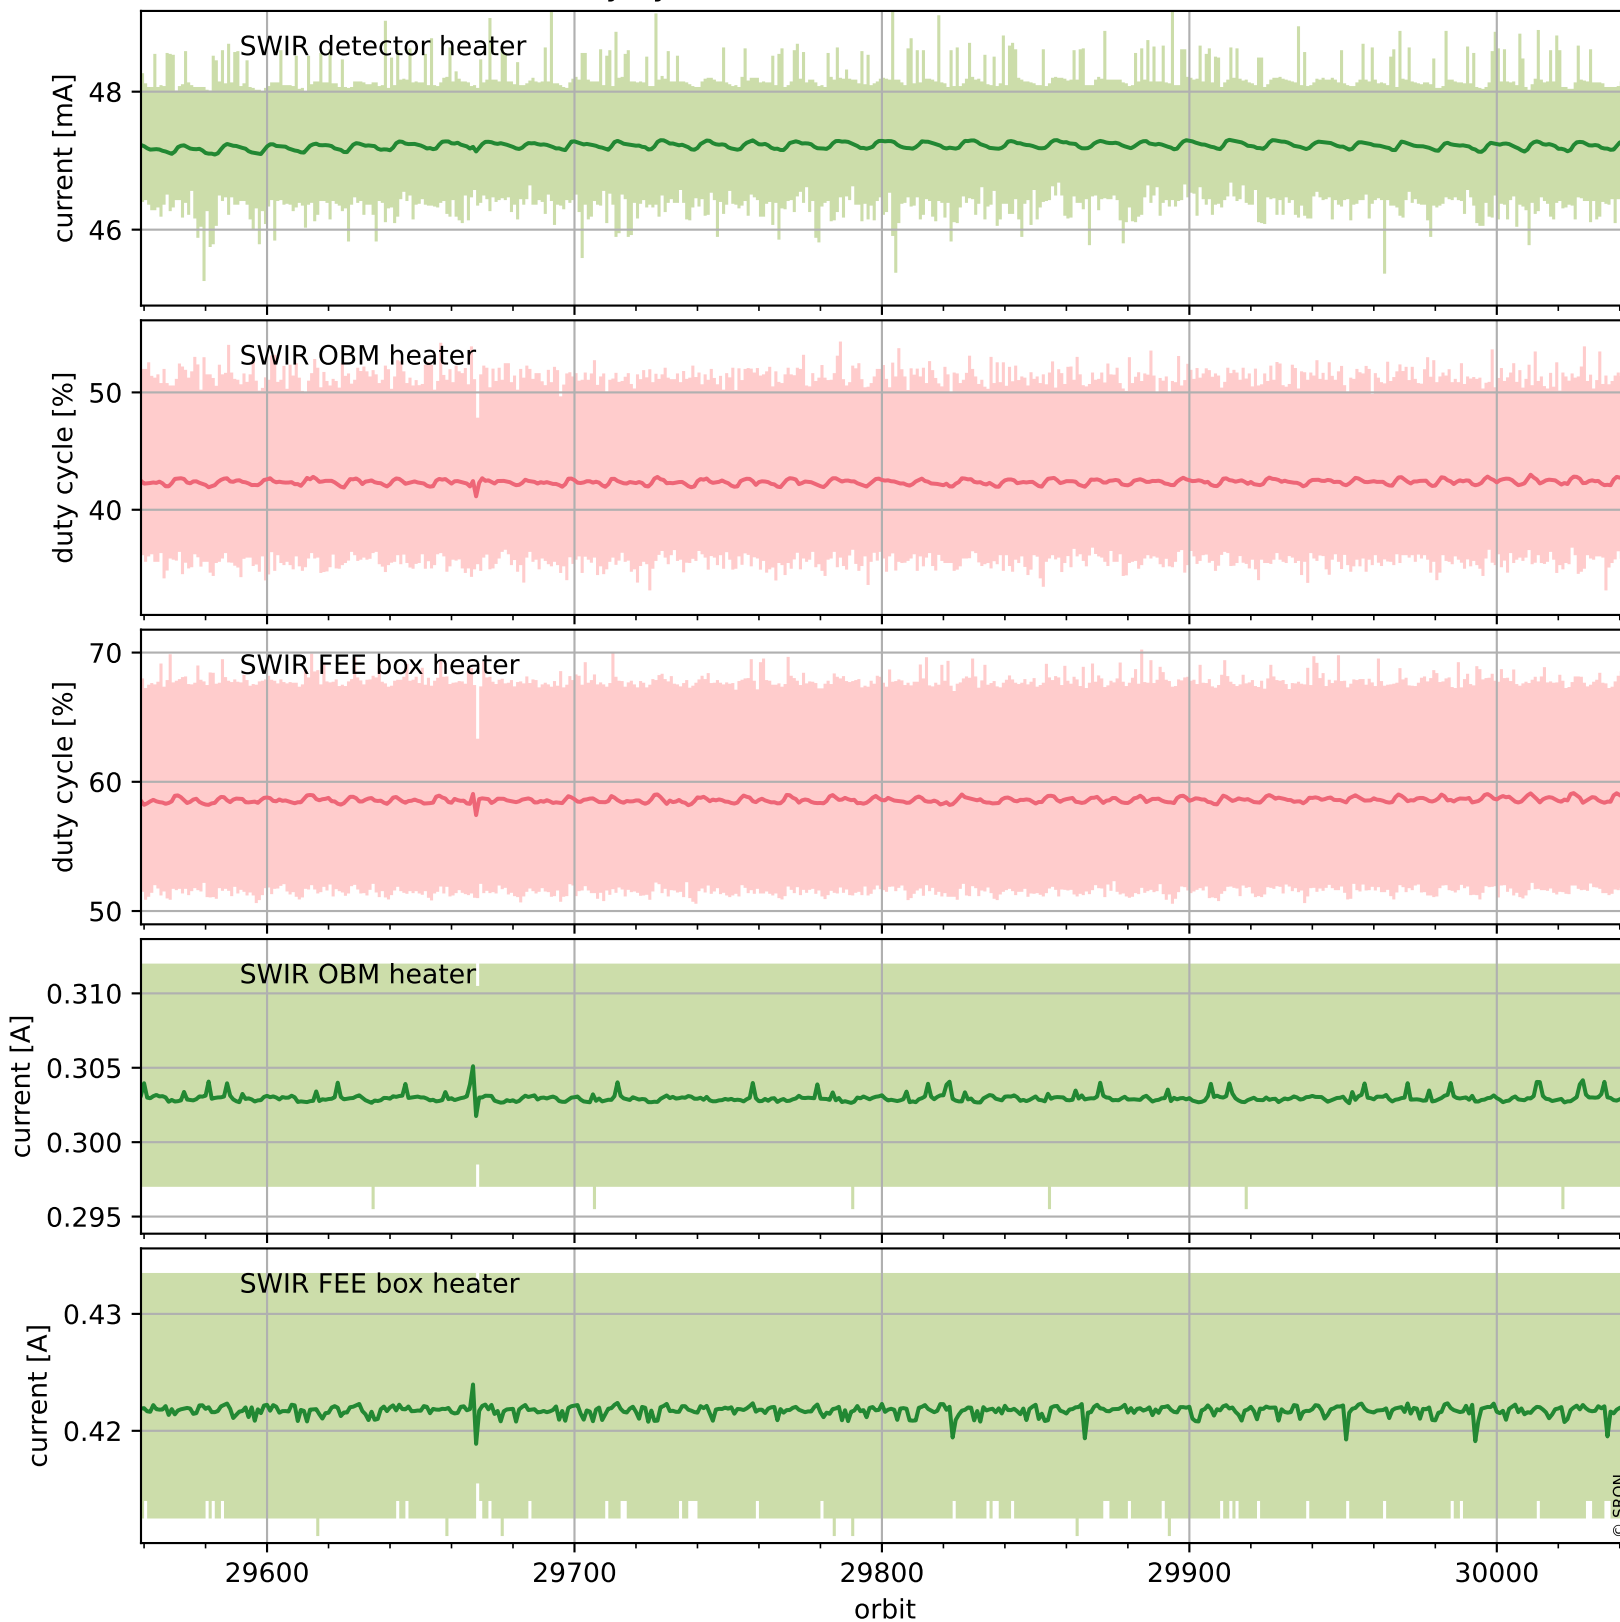

Tropomi SWIR housekeeping data

orbits : [30030, 30043]
coverage : 2023-07-31 / 2023-08-01
created : 2023-08-21T09:44:04

Temperature of sensors relevant for SWIR (one day)

Tropomi SWIR housekeeping data

orbits : [29559, 30043]
coverage : 2023-06-27 / 2023-08-01
created : 2023-08-21T09:44:05

Temperature of sensors relevant for SWIR (last month)

Tropomi SWIR housekeeping data

orbits : [30030, 30043]
coverage : 2023-07-31 / 2023-08-01
created : 2023-08-21T09:44:05

Current and duty cycle of 3 heaters relevant for SWIR (one day)

Tropomi SWIR housekeeping data

orbits : [29559, 30043]
coverage : 2023-06-27 / 2023-08-01
created : 2023-08-21T09:44:06

Current and duty cycle of 3 heaters relevant for SWIR (last month)

Tropomi SWIR housekeeping data

orbits : [30030, 30043]
coverage : 2023-07-31 / 2023-08-01
created : 2023-08-21T09:44:06

Temperature of sensors at the SWIR front-end electronics (one day)

Tropomi SWIR housekeeping data

orbits : [29559, 30043]
coverage : 2023-06-27 / 2023-08-01
created : 2023-08-21T09:44:06