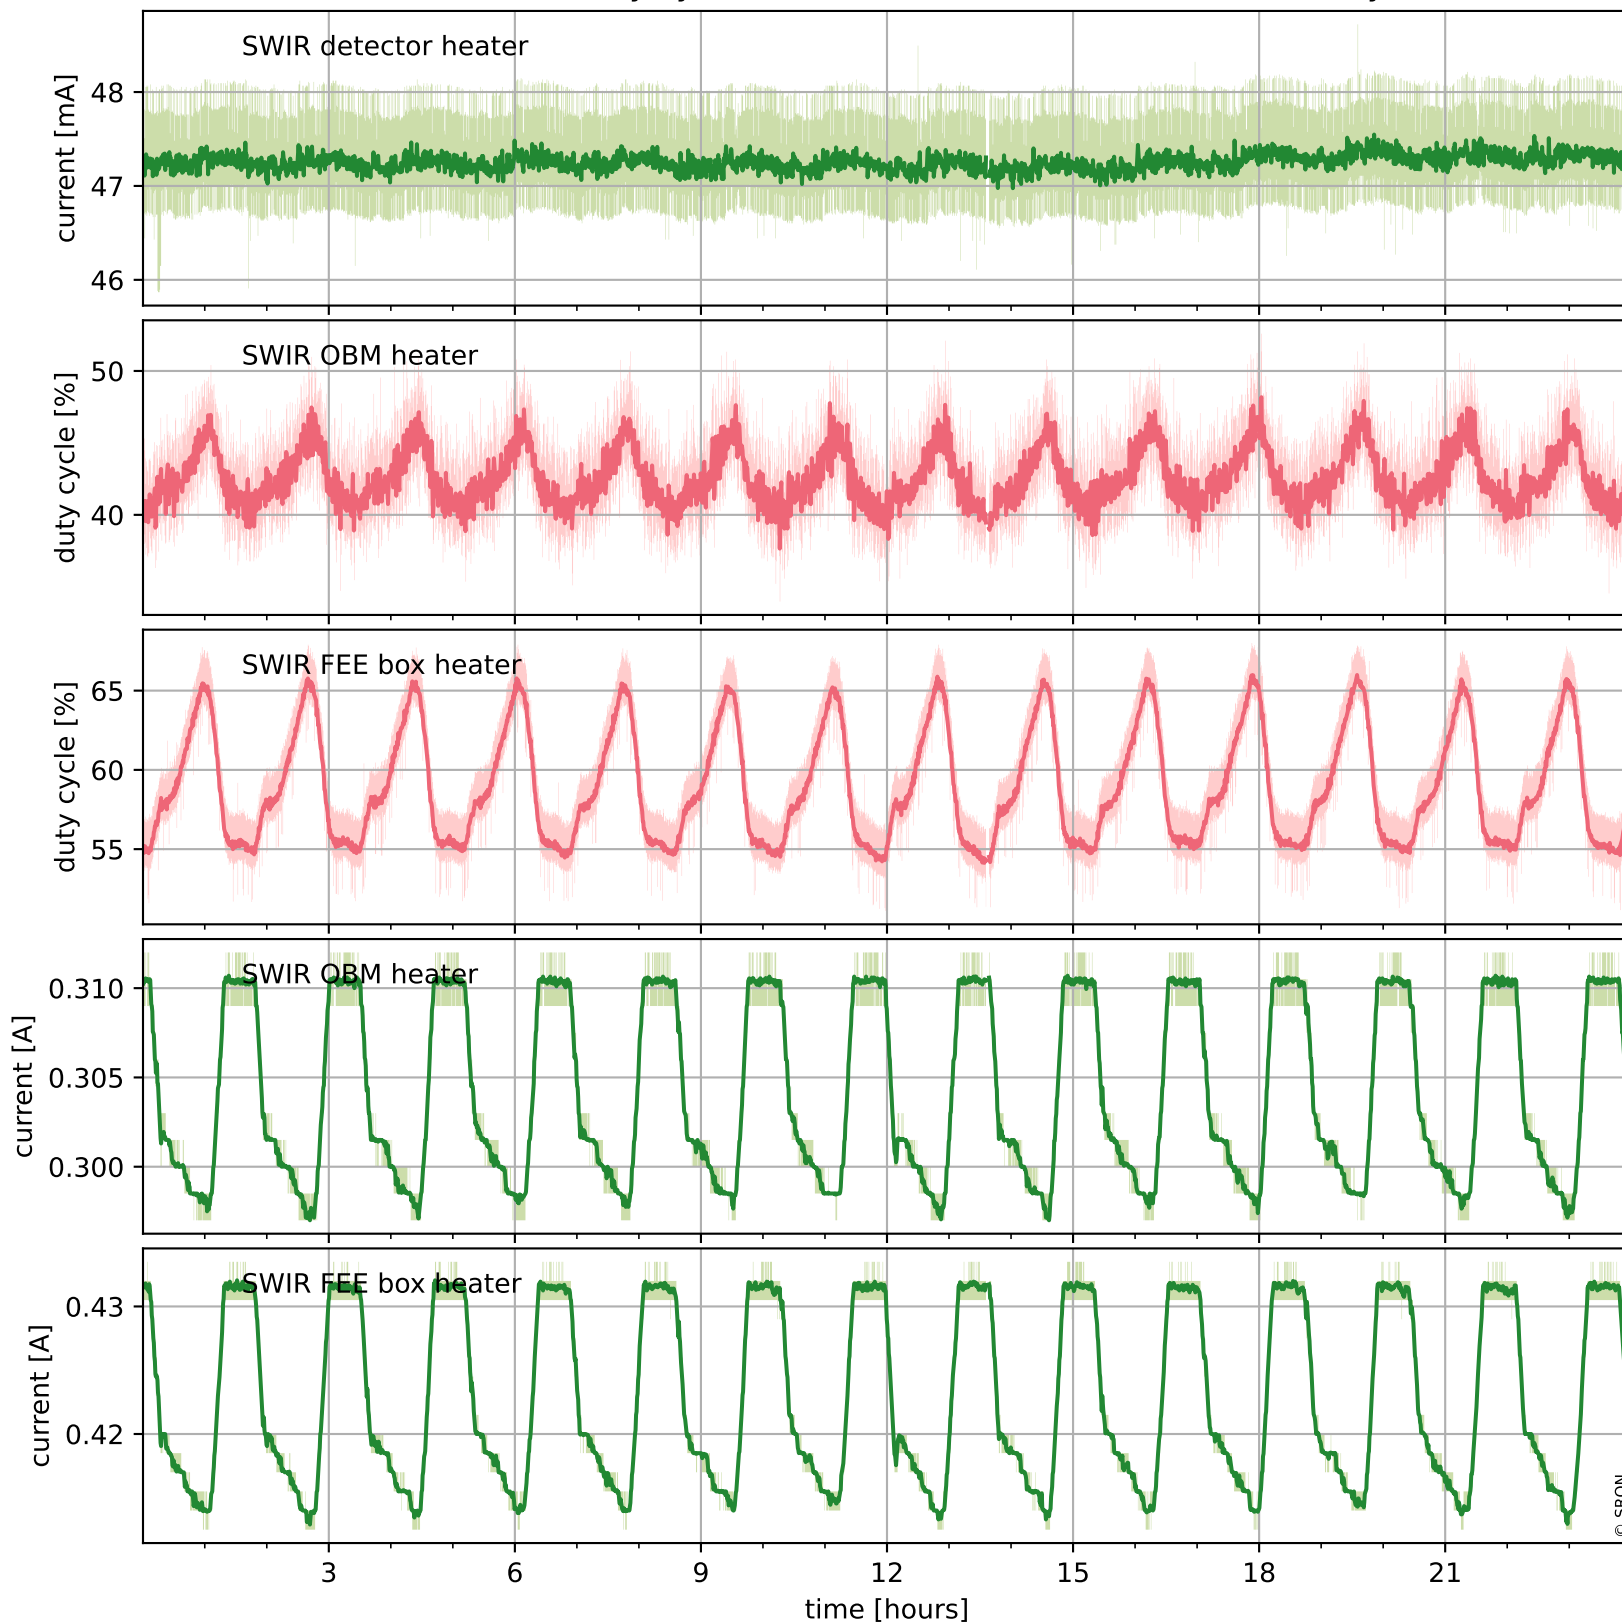

Tropomi SWIR housekeeping data

orbits : [30044, 30057]
coverage : 2023-08-01 / 2023-08-02
created : 2023-08-21T09:44:08

Current and duty cycle of 3 heaters relevant for SWIR (one day)