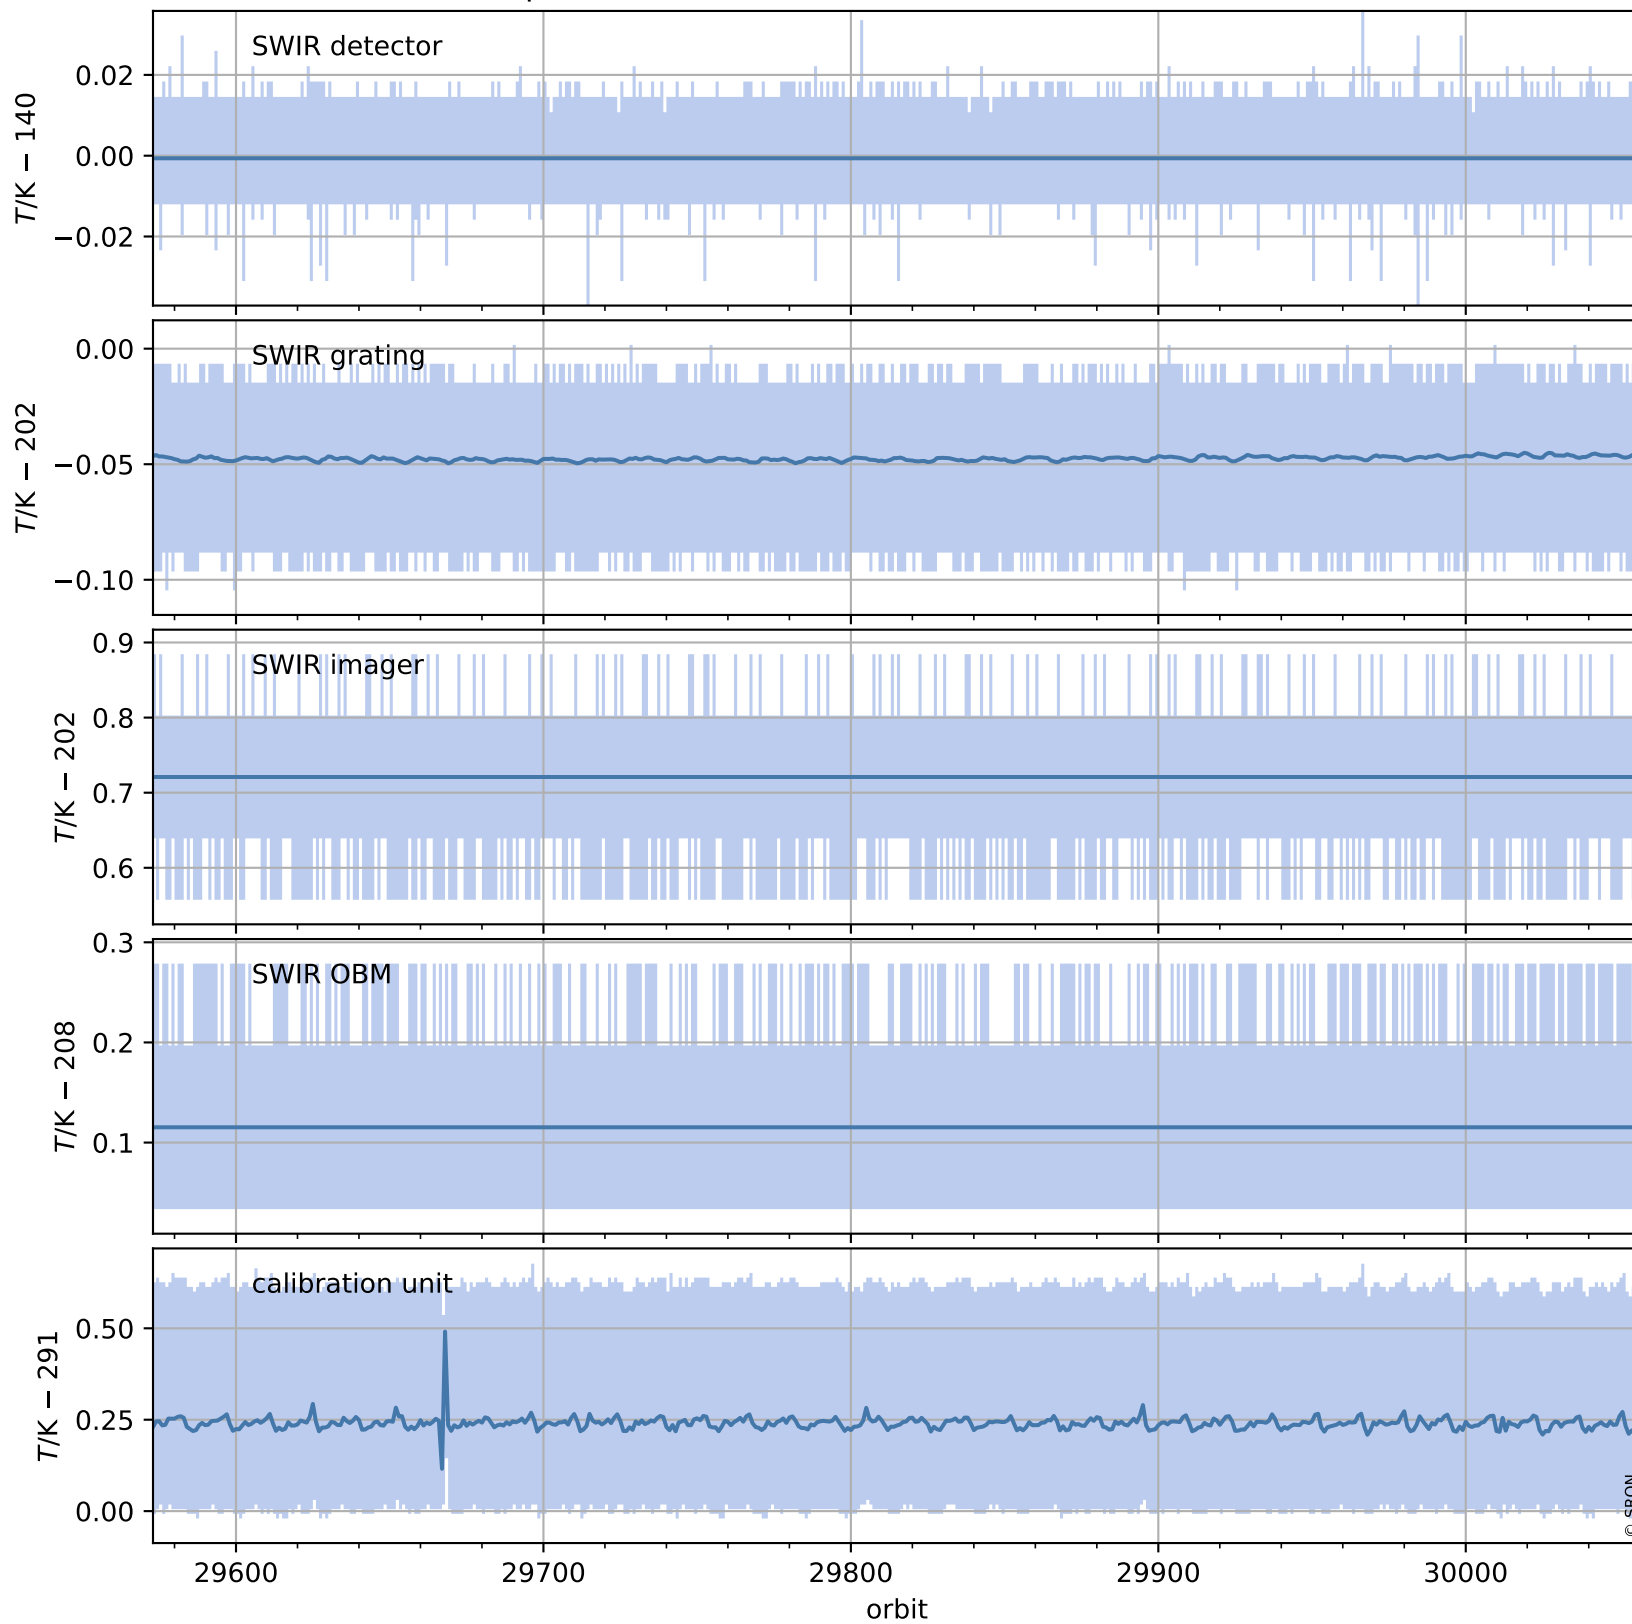

# Tropomi SWIR housekeeping data

orbits : [30044, 30057]  
coverage : 2023-08-01 / 2023-08-02  
created : 2023-08-21T09:44:07

## Temperature of sensors relevant for SWIR (one day)

# Tropomi SWIR housekeeping data

orbits : [29573, 30057]  
coverage : 2023-06-28 / 2023-08-02  
created : 2023-08-21T09:44:07

## Temperature of sensors relevant for SWIR (last month)