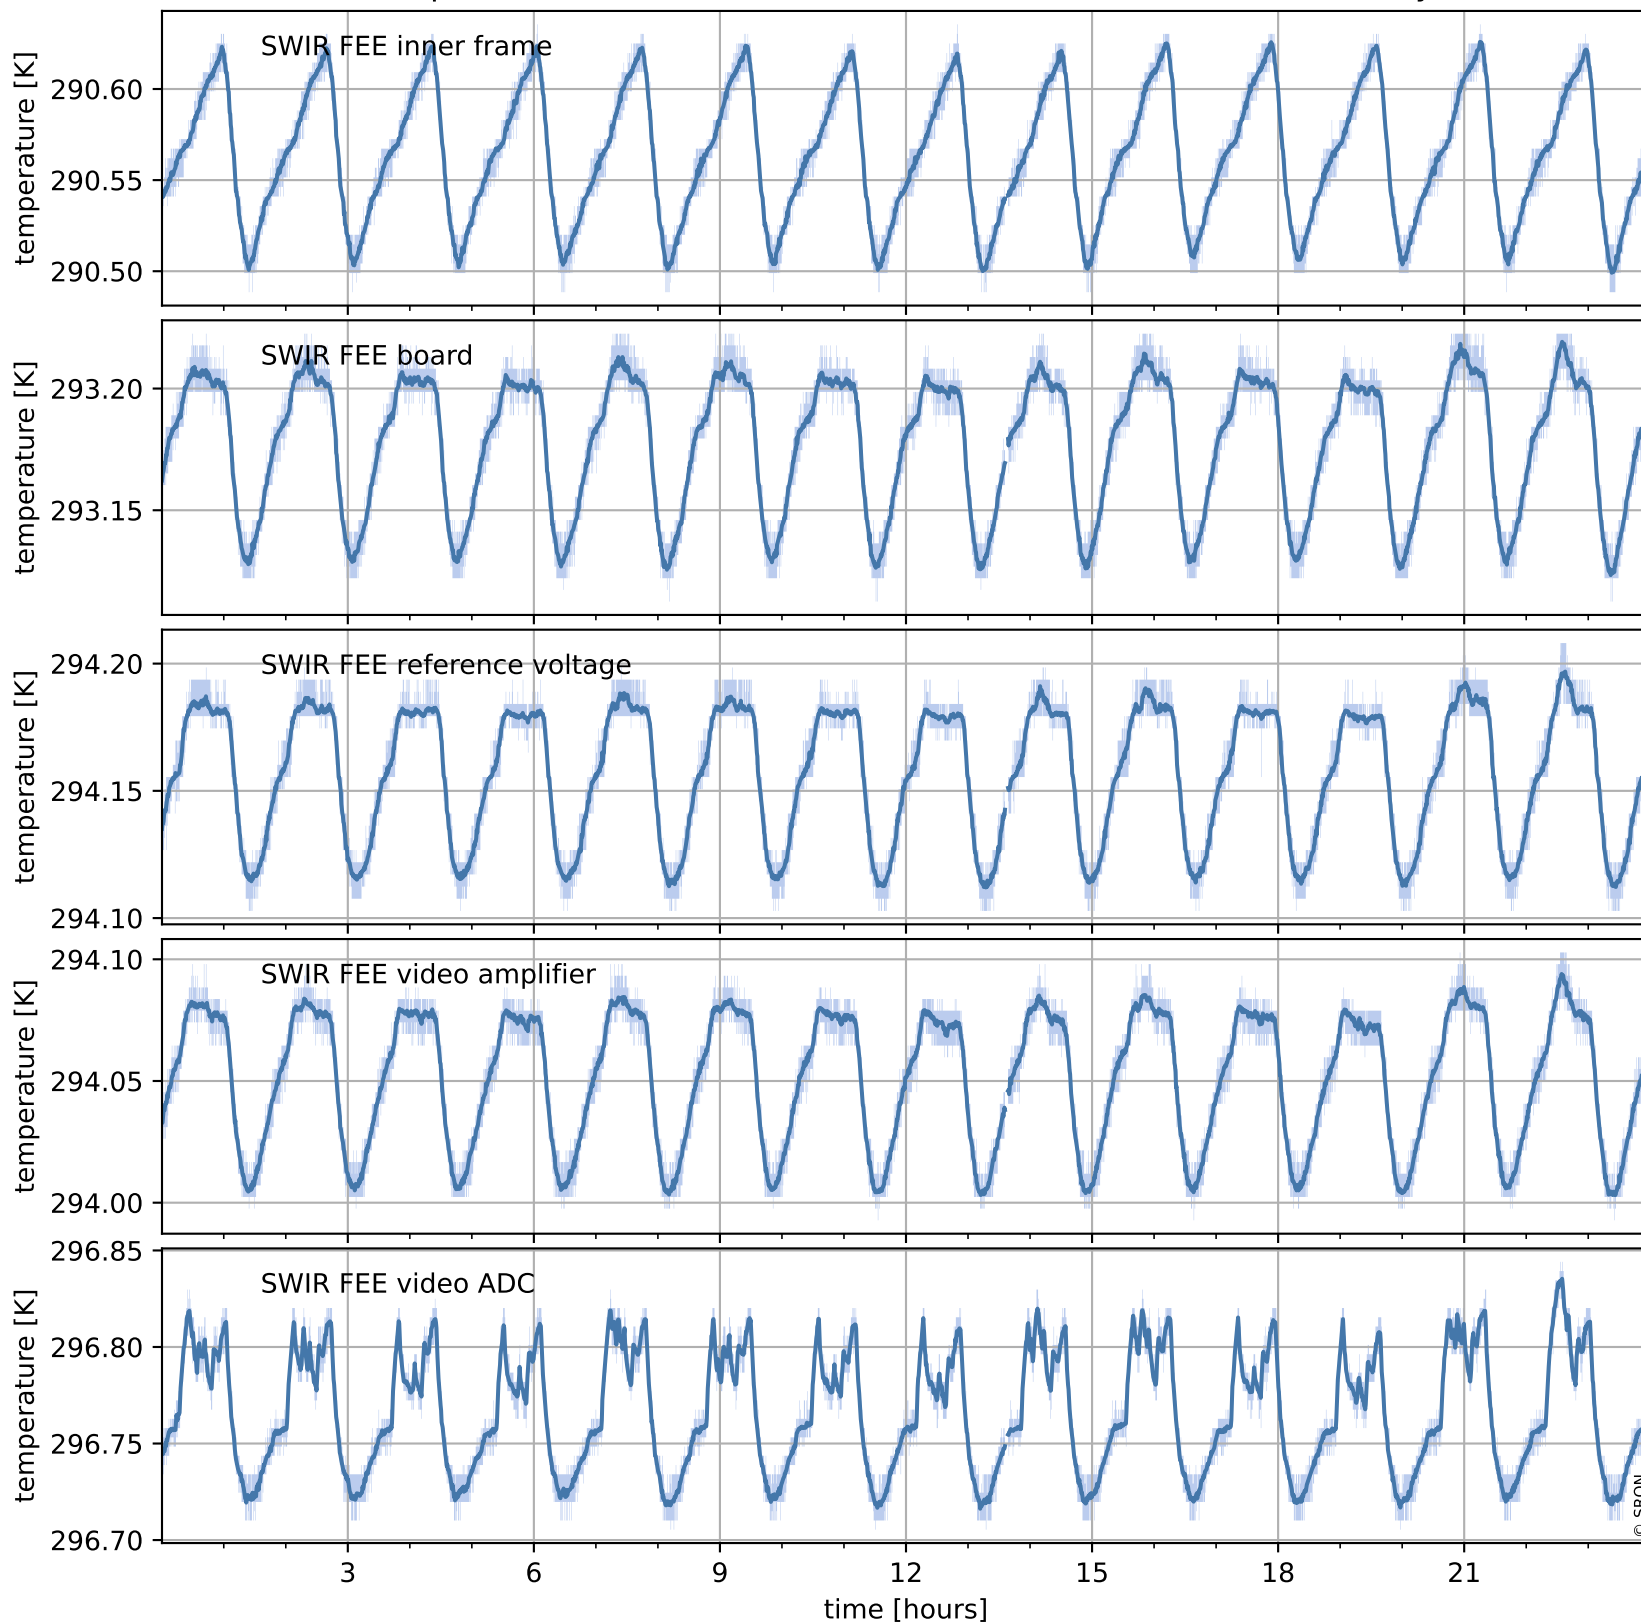

Tropomi SWIR housekeeping data

orbits : [30044, 30057]
coverage : 2023-08-01 / 2023-08-02
created : 2023-08-21T09:44:08

Temperature of sensors at the SWIR front-end electronics (one day)