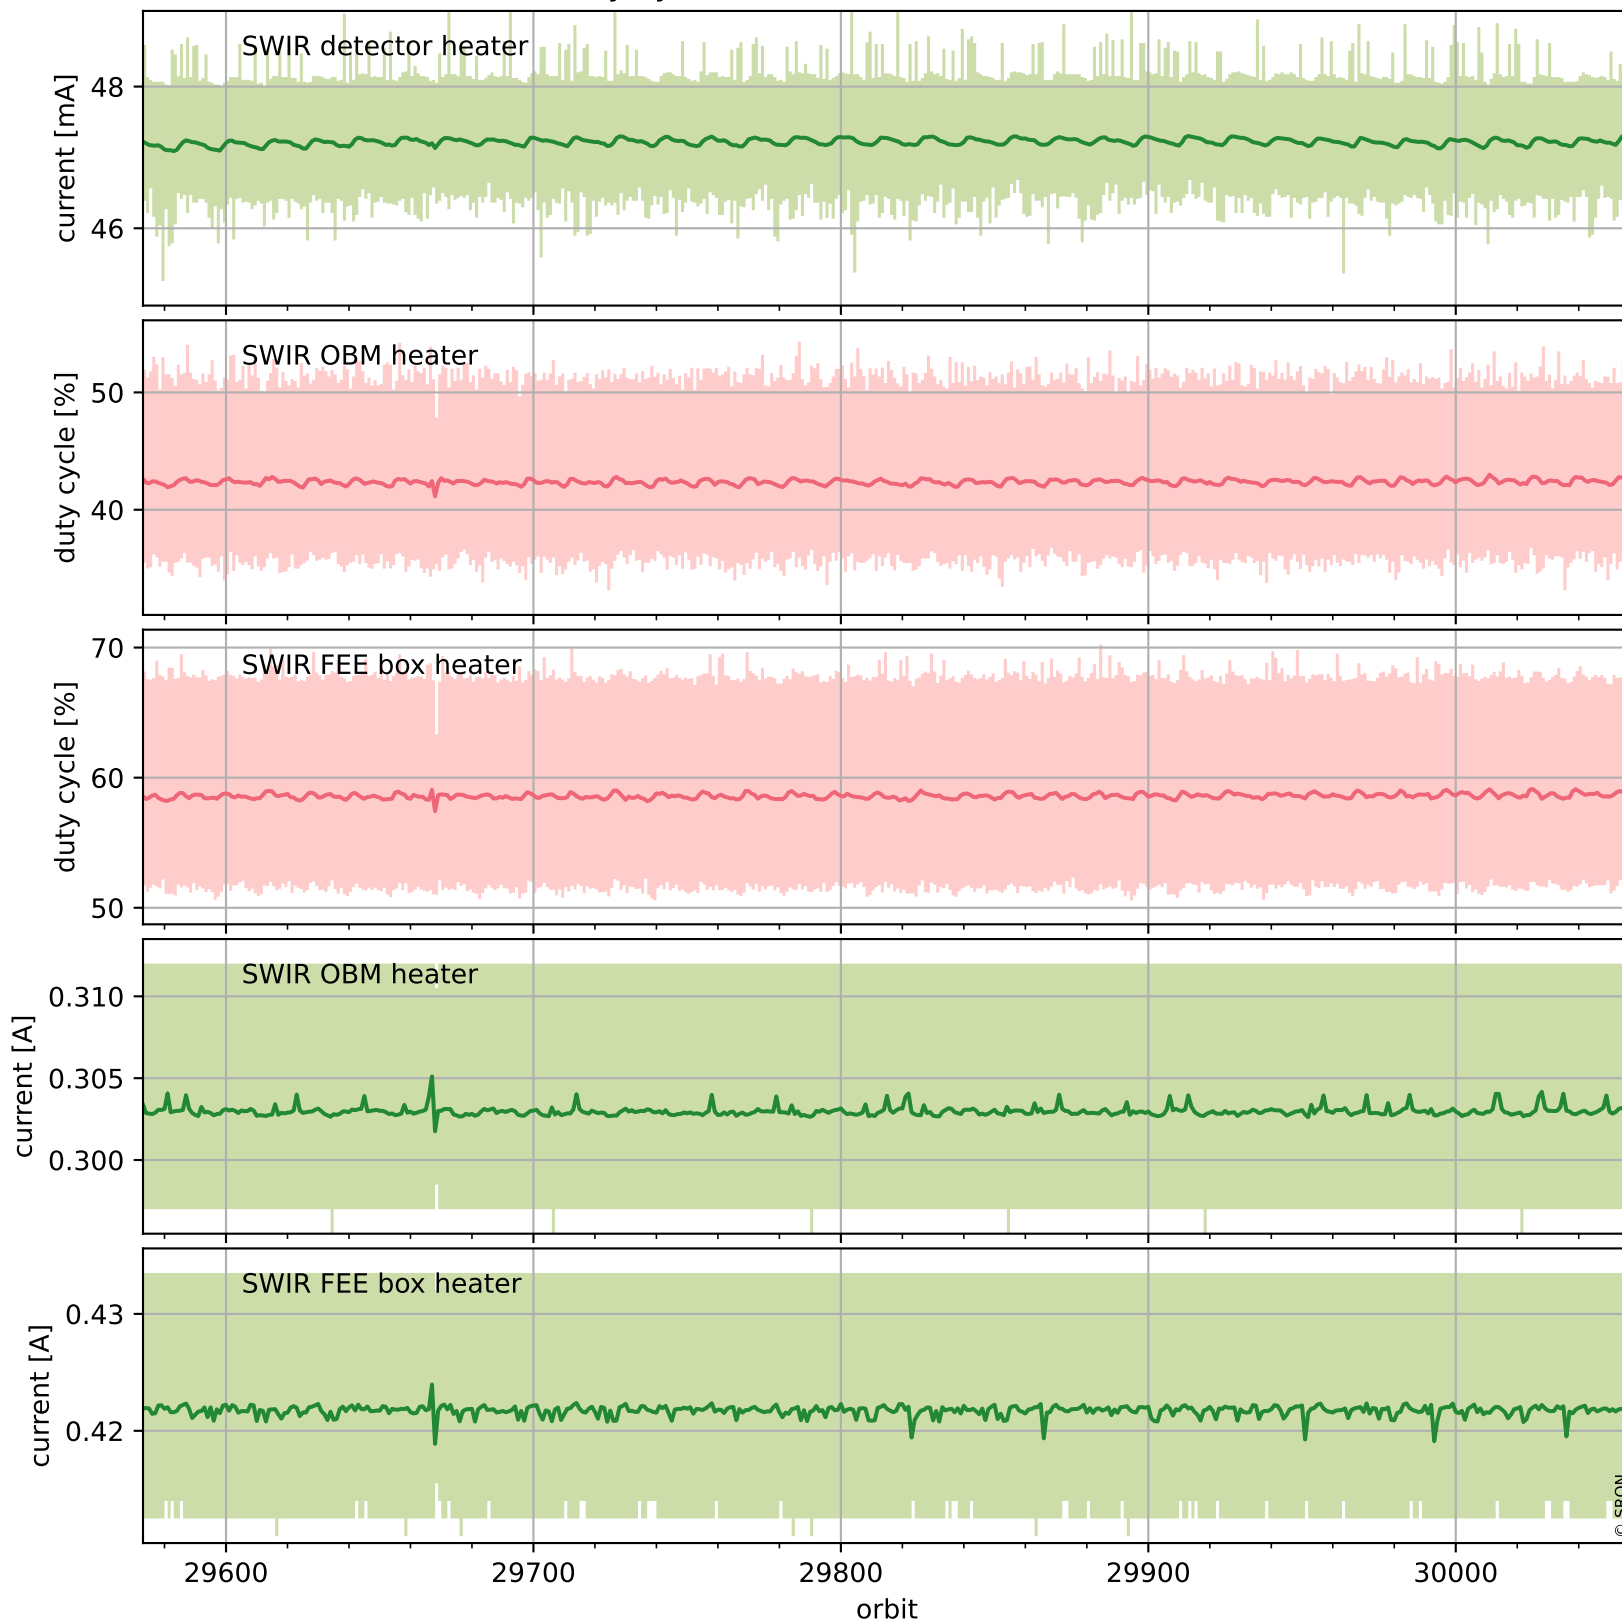

Tropomi SWIR housekeeping data

orbits : [29573, 30057]
coverage : 2023-06-28 / 2023-08-02
created : 2023-08-21T09:44:08

Current and duty cycle of 3 heaters relevant for SWIR (last month)