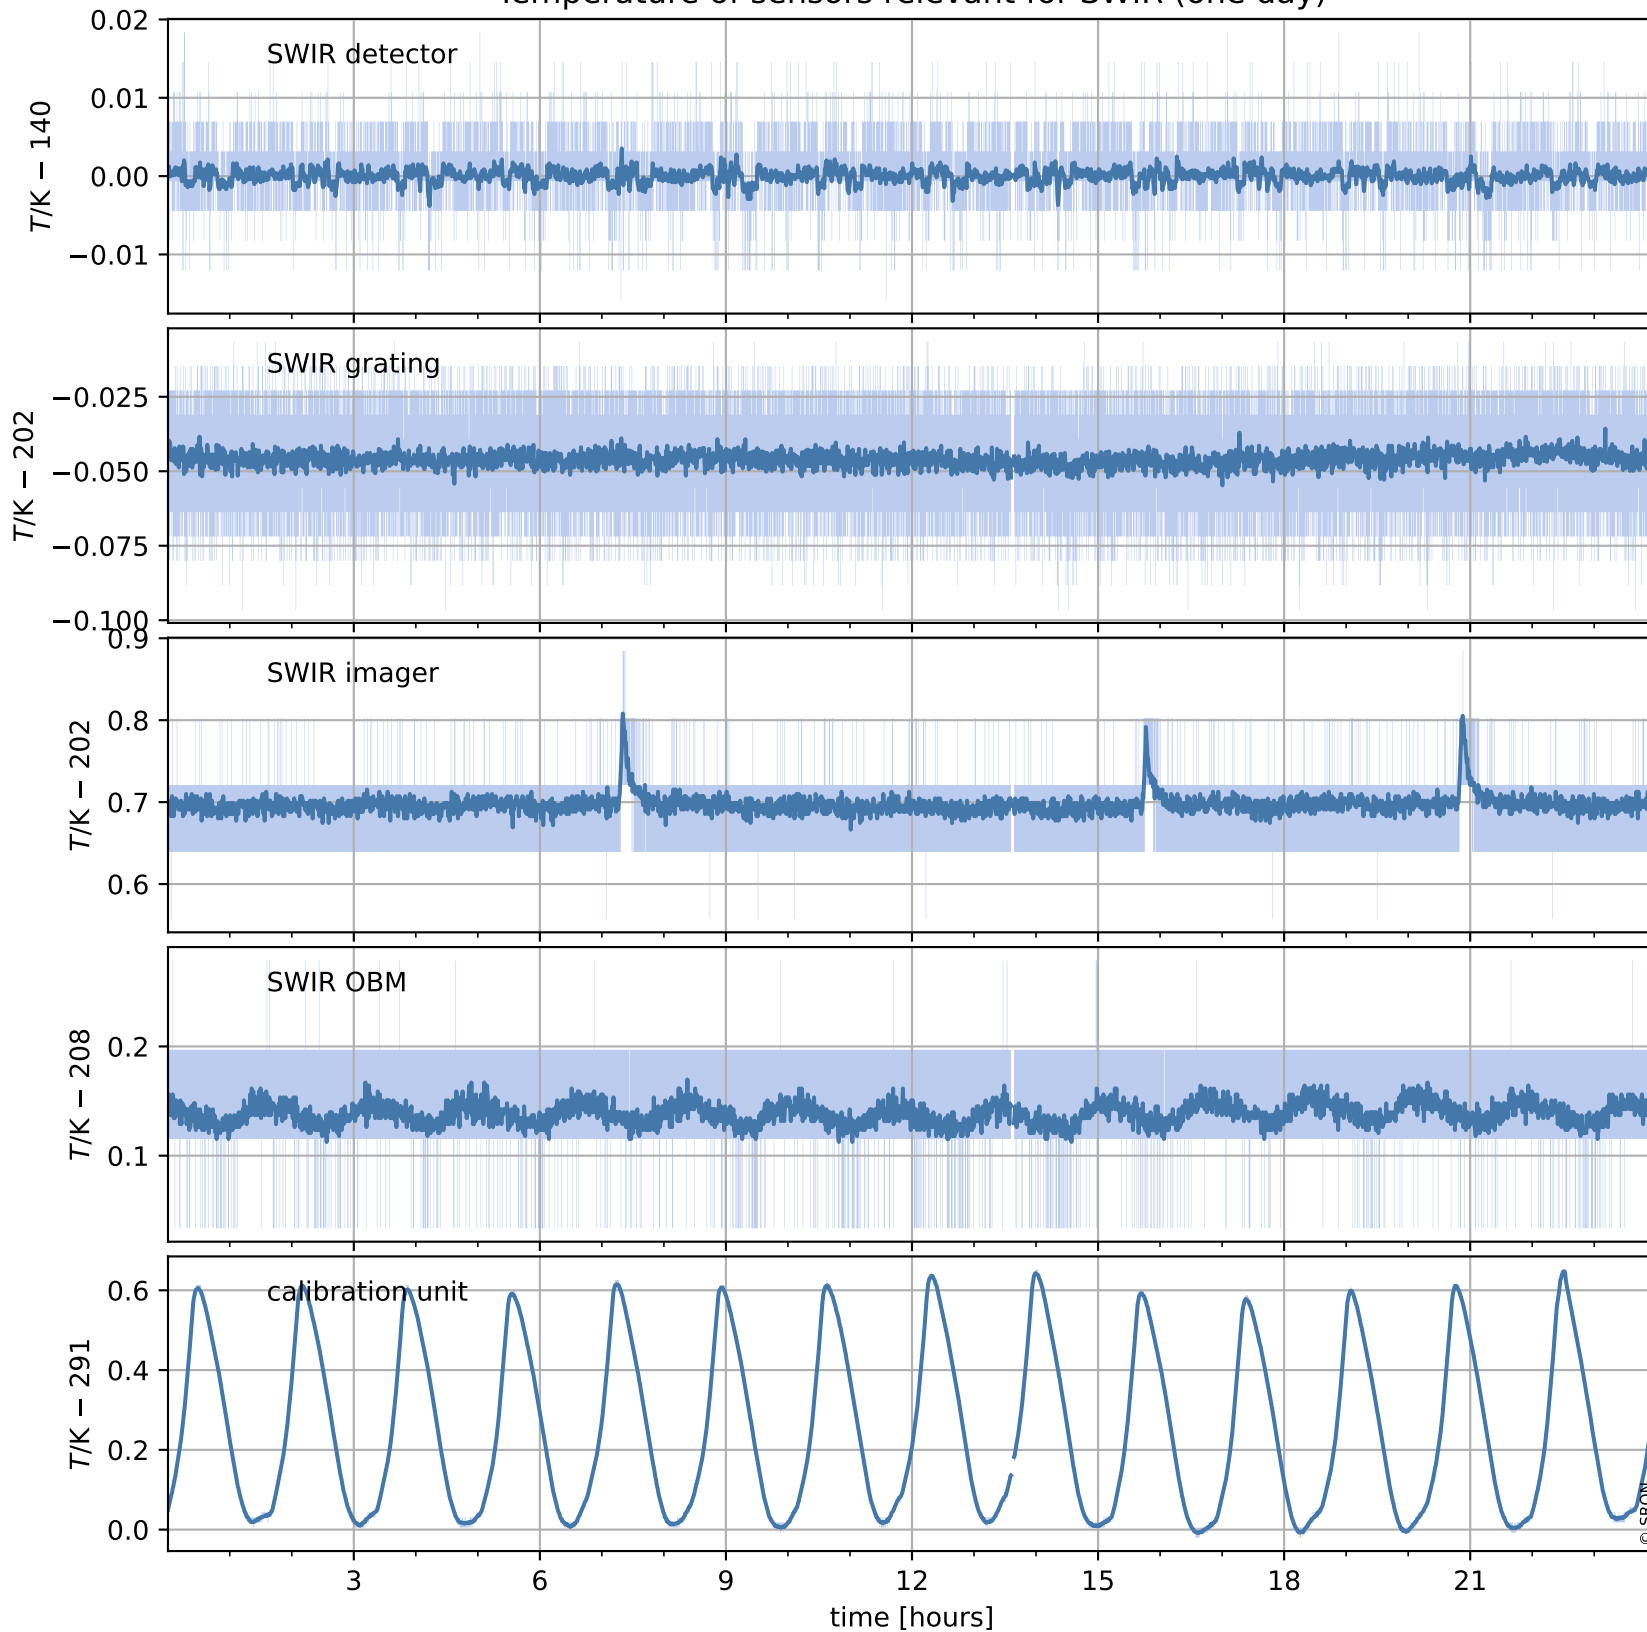

# Tropomi SWIR housekeeping data

orbits : [30044, 30057]  
coverage : 2023-08-01 / 2023-08-02  
created : 2023-08-21T09:44:07

## Temperature of sensors relevant for SWIR (one day)

## Temperature of sensors relevant for SWIR (last month)