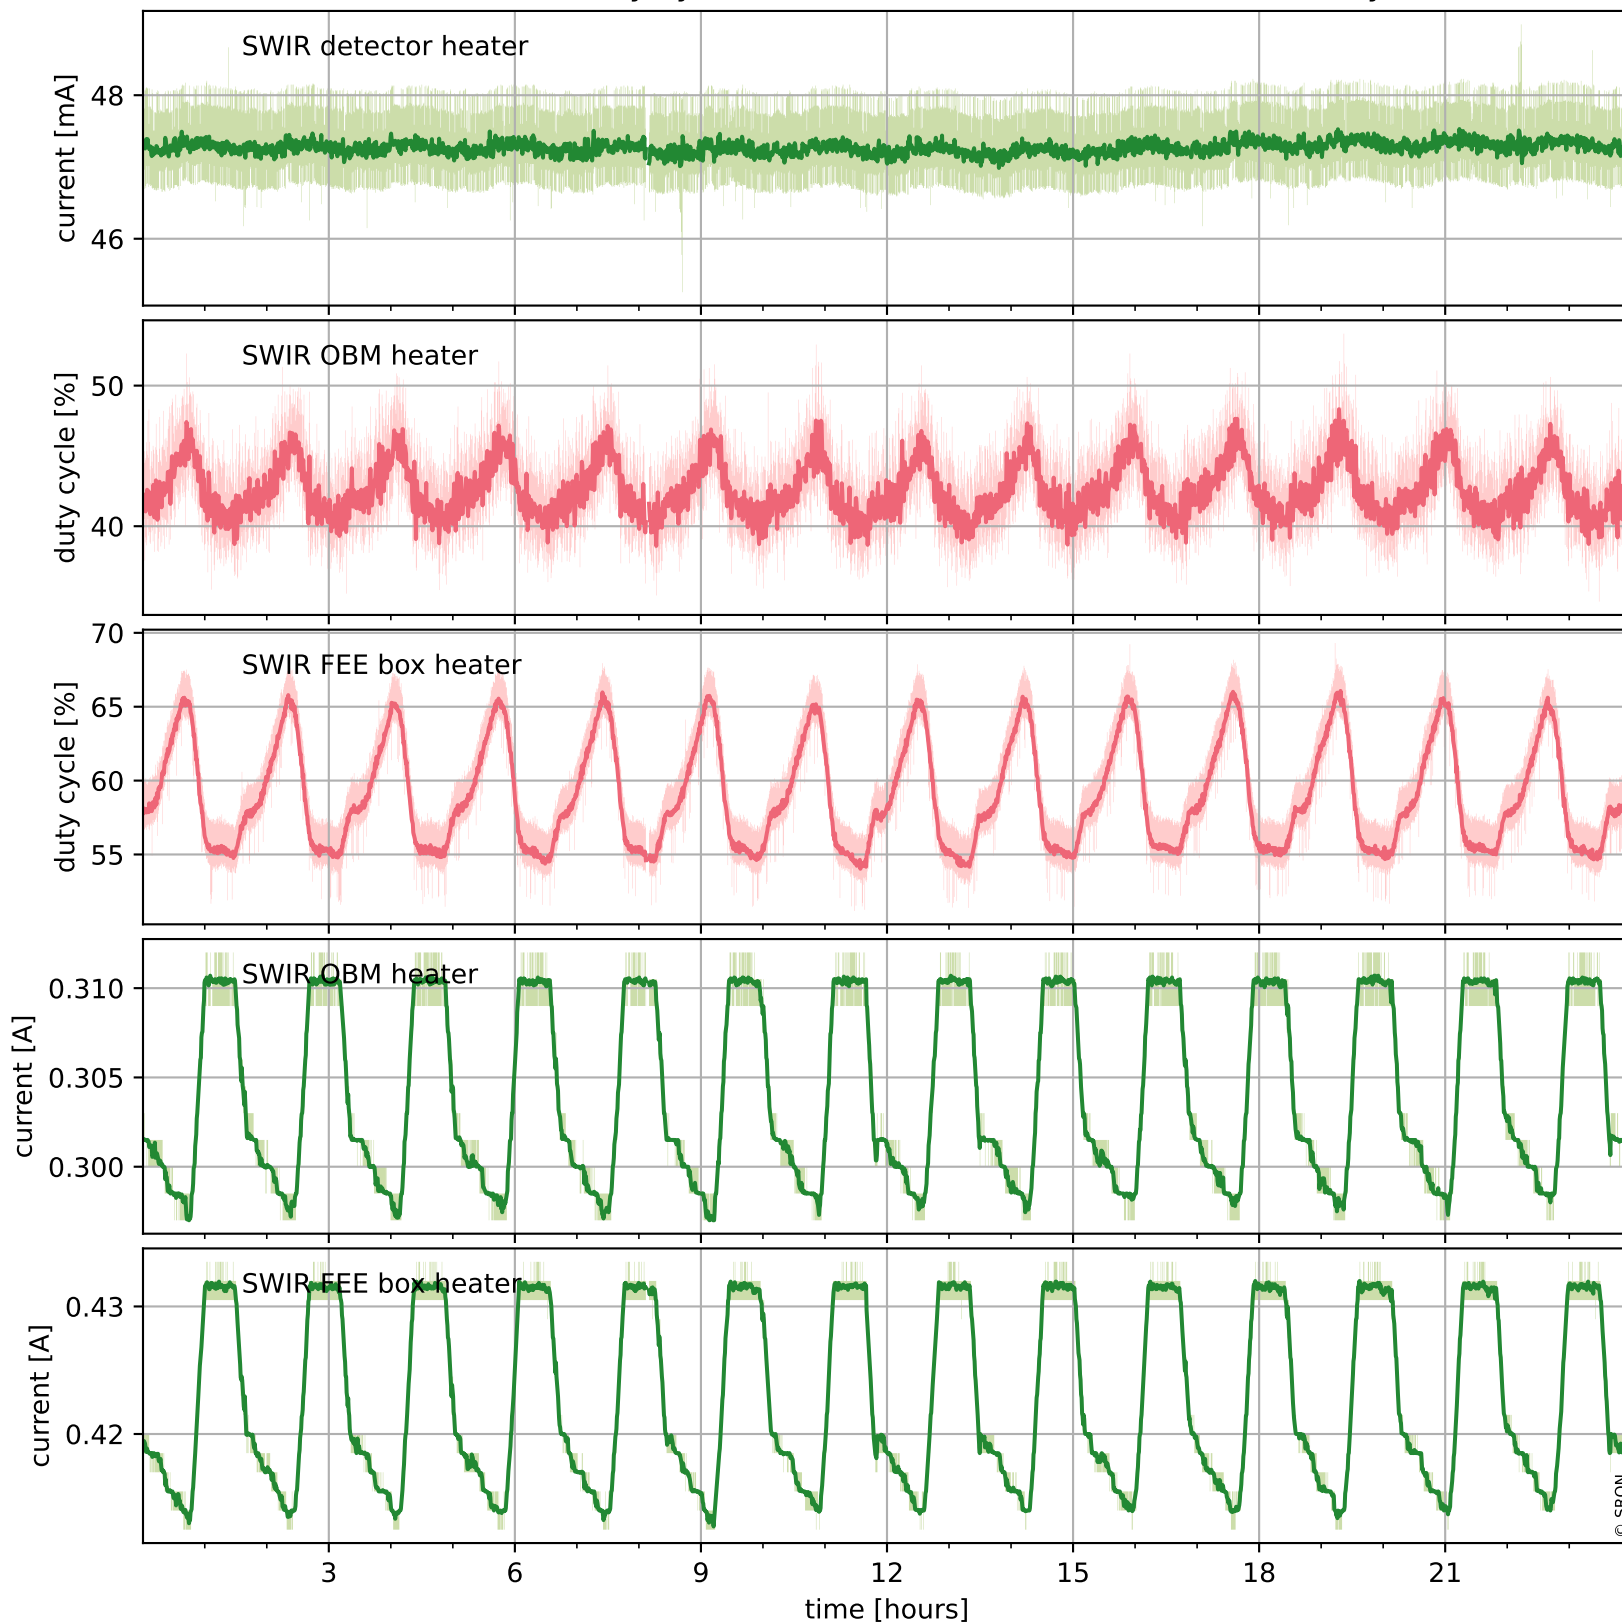

Tropomi SWIR housekeeping data

orbits : [30058, 30071]
coverage : 2023-08-02 / 2023-08-03
created : 2023-08-21T09:44:10

Current and duty cycle of 3 heaters relevant for SWIR (one day)