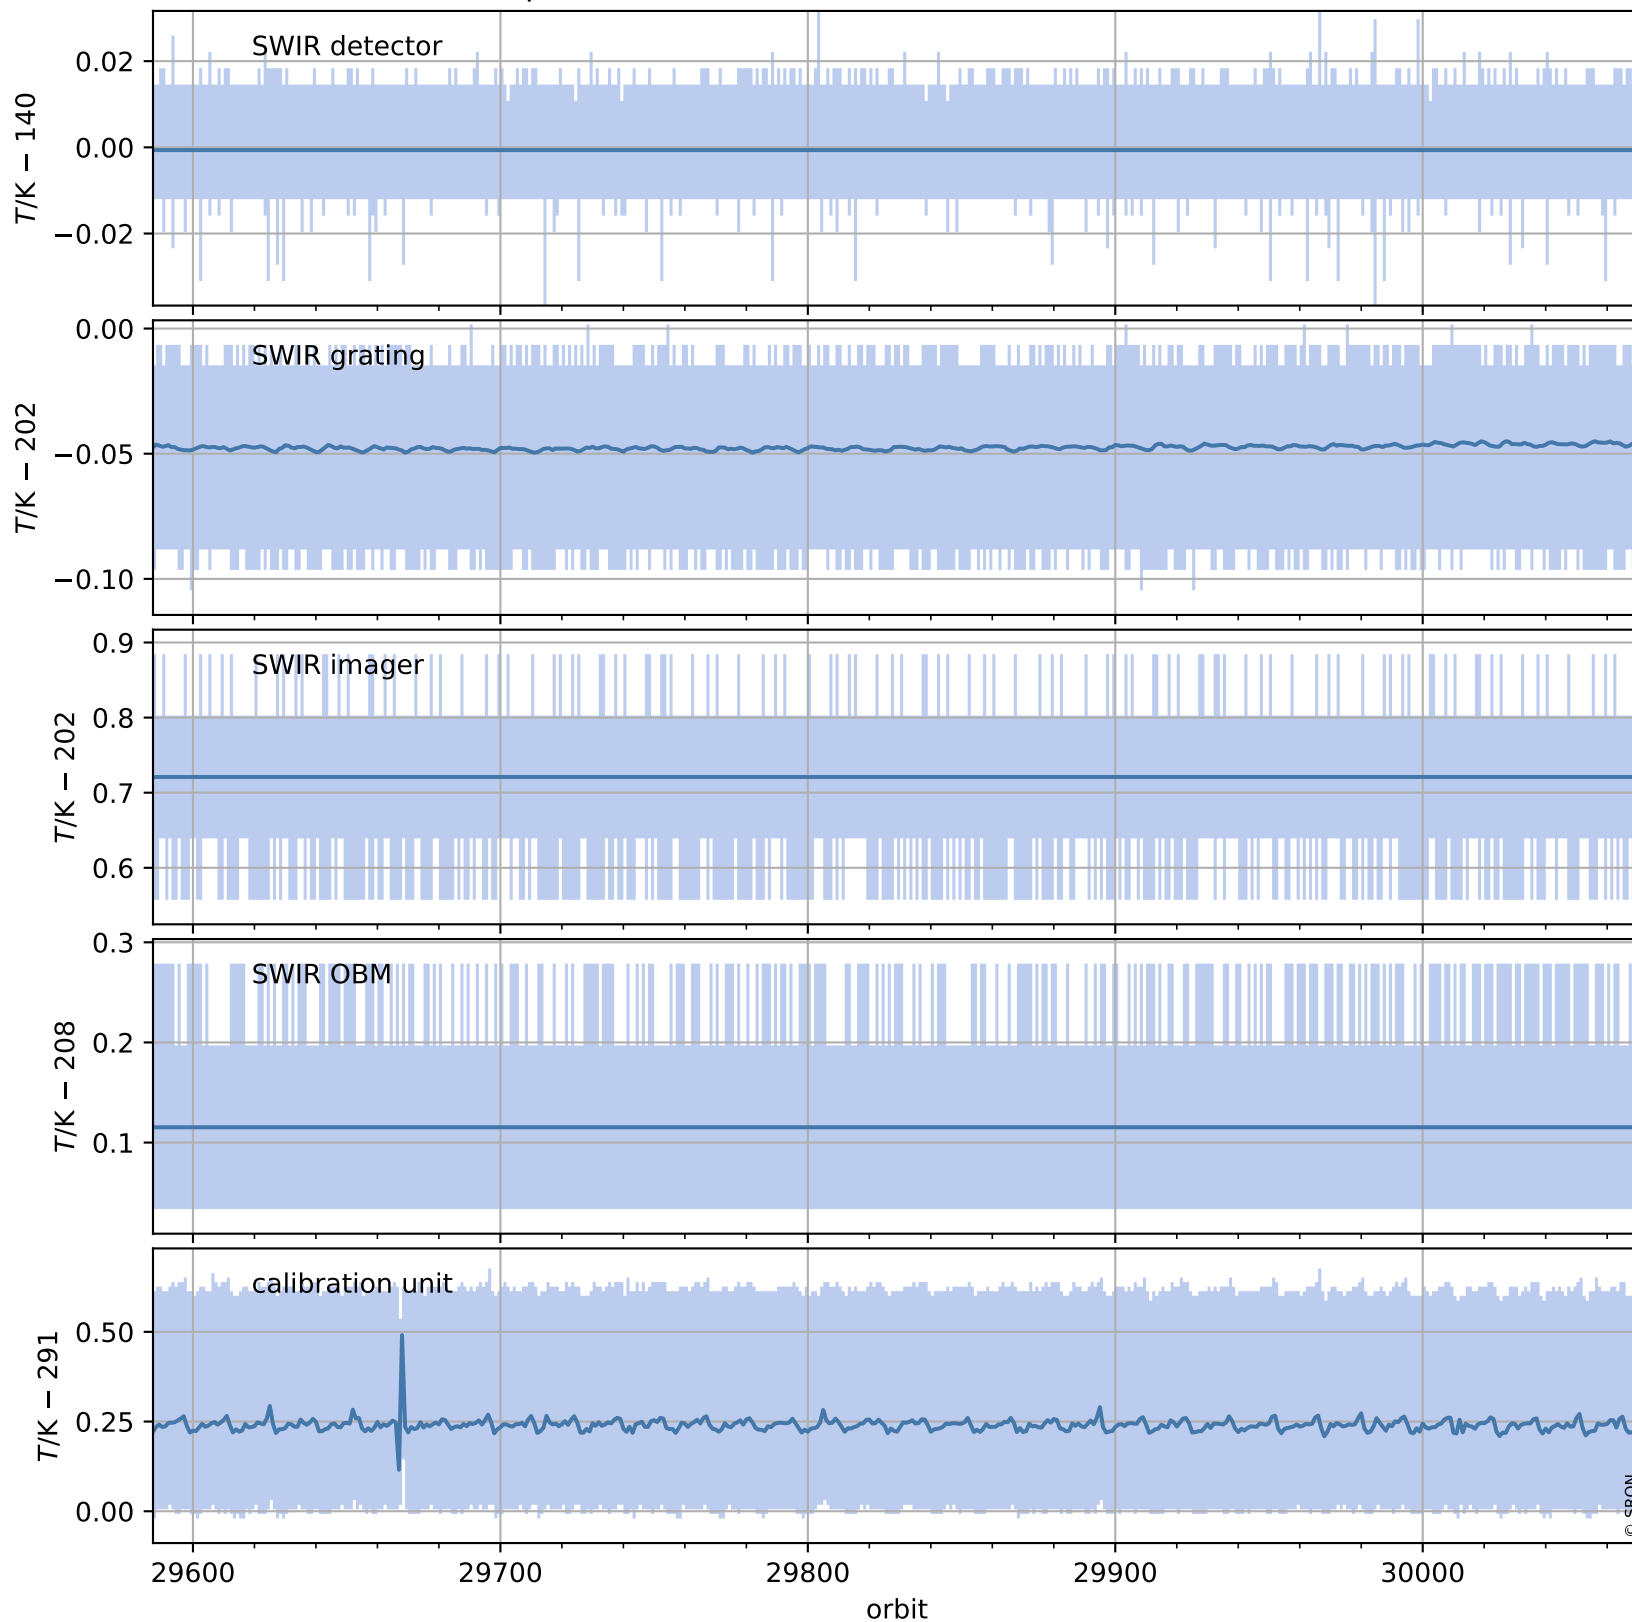

# Tropomi SWIR housekeeping data

orbits : [30058, 30071]  
coverage : 2023-08-02 / 2023-08-03  
created : 2023-08-21T09:44:09

## Temperature of sensors relevant for SWIR (one day)

# Tropomi SWIR housekeeping data

orbits : [29587, 30071]  
coverage : 2023-06-29 / 2023-08-03  
created : 2023-08-21T09:44:09

## Temperature of sensors relevant for SWIR (last month)