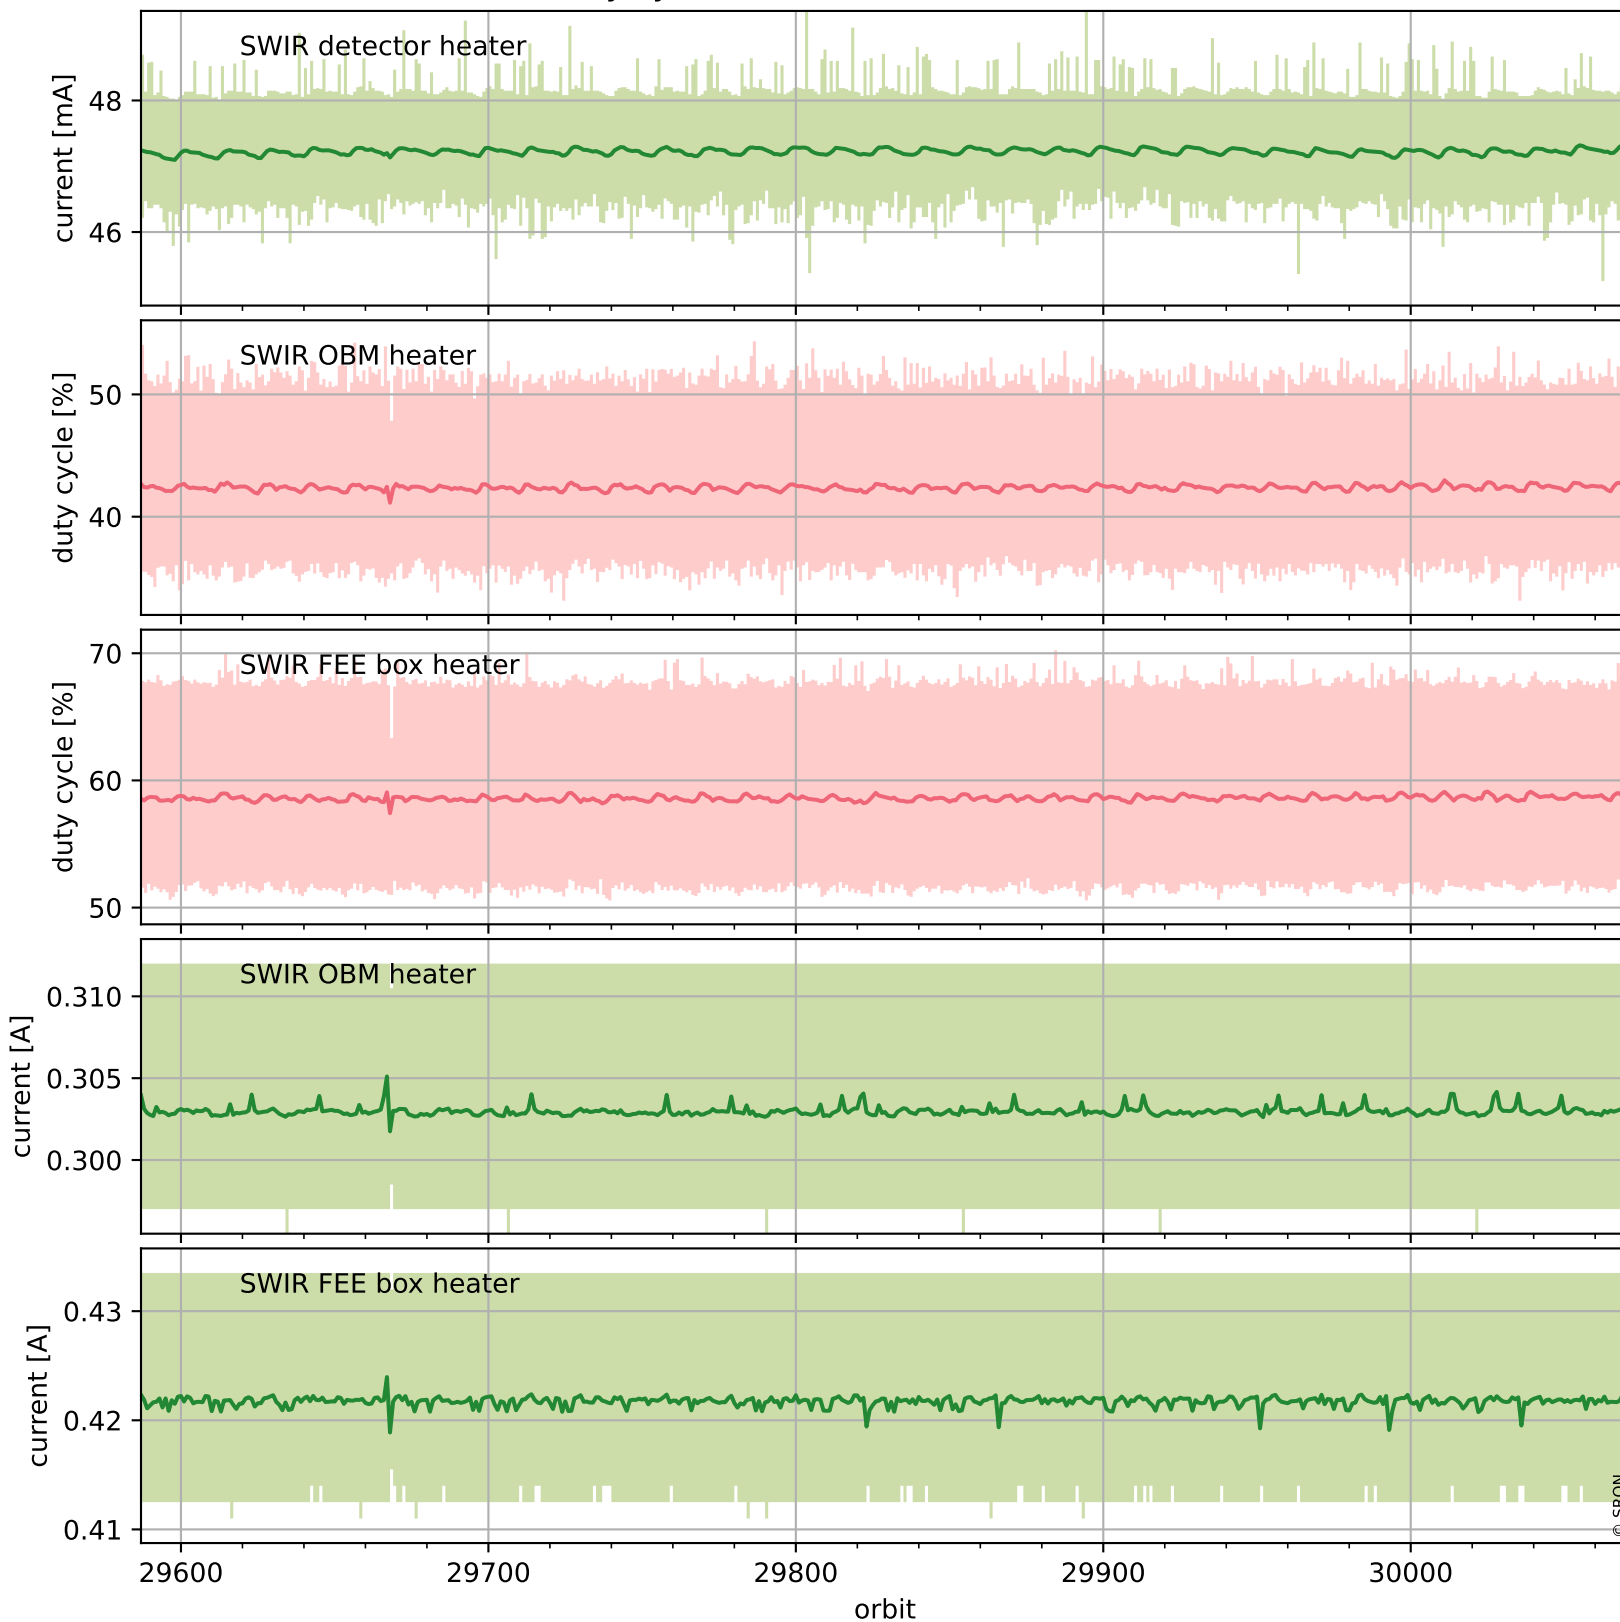

Tropomi SWIR housekeeping data

orbits : [29587, 30071]
coverage : 2023-06-29 / 2023-08-03
created : 2023-08-21T09:44:10

Current and duty cycle of 3 heaters relevant for SWIR (last month)