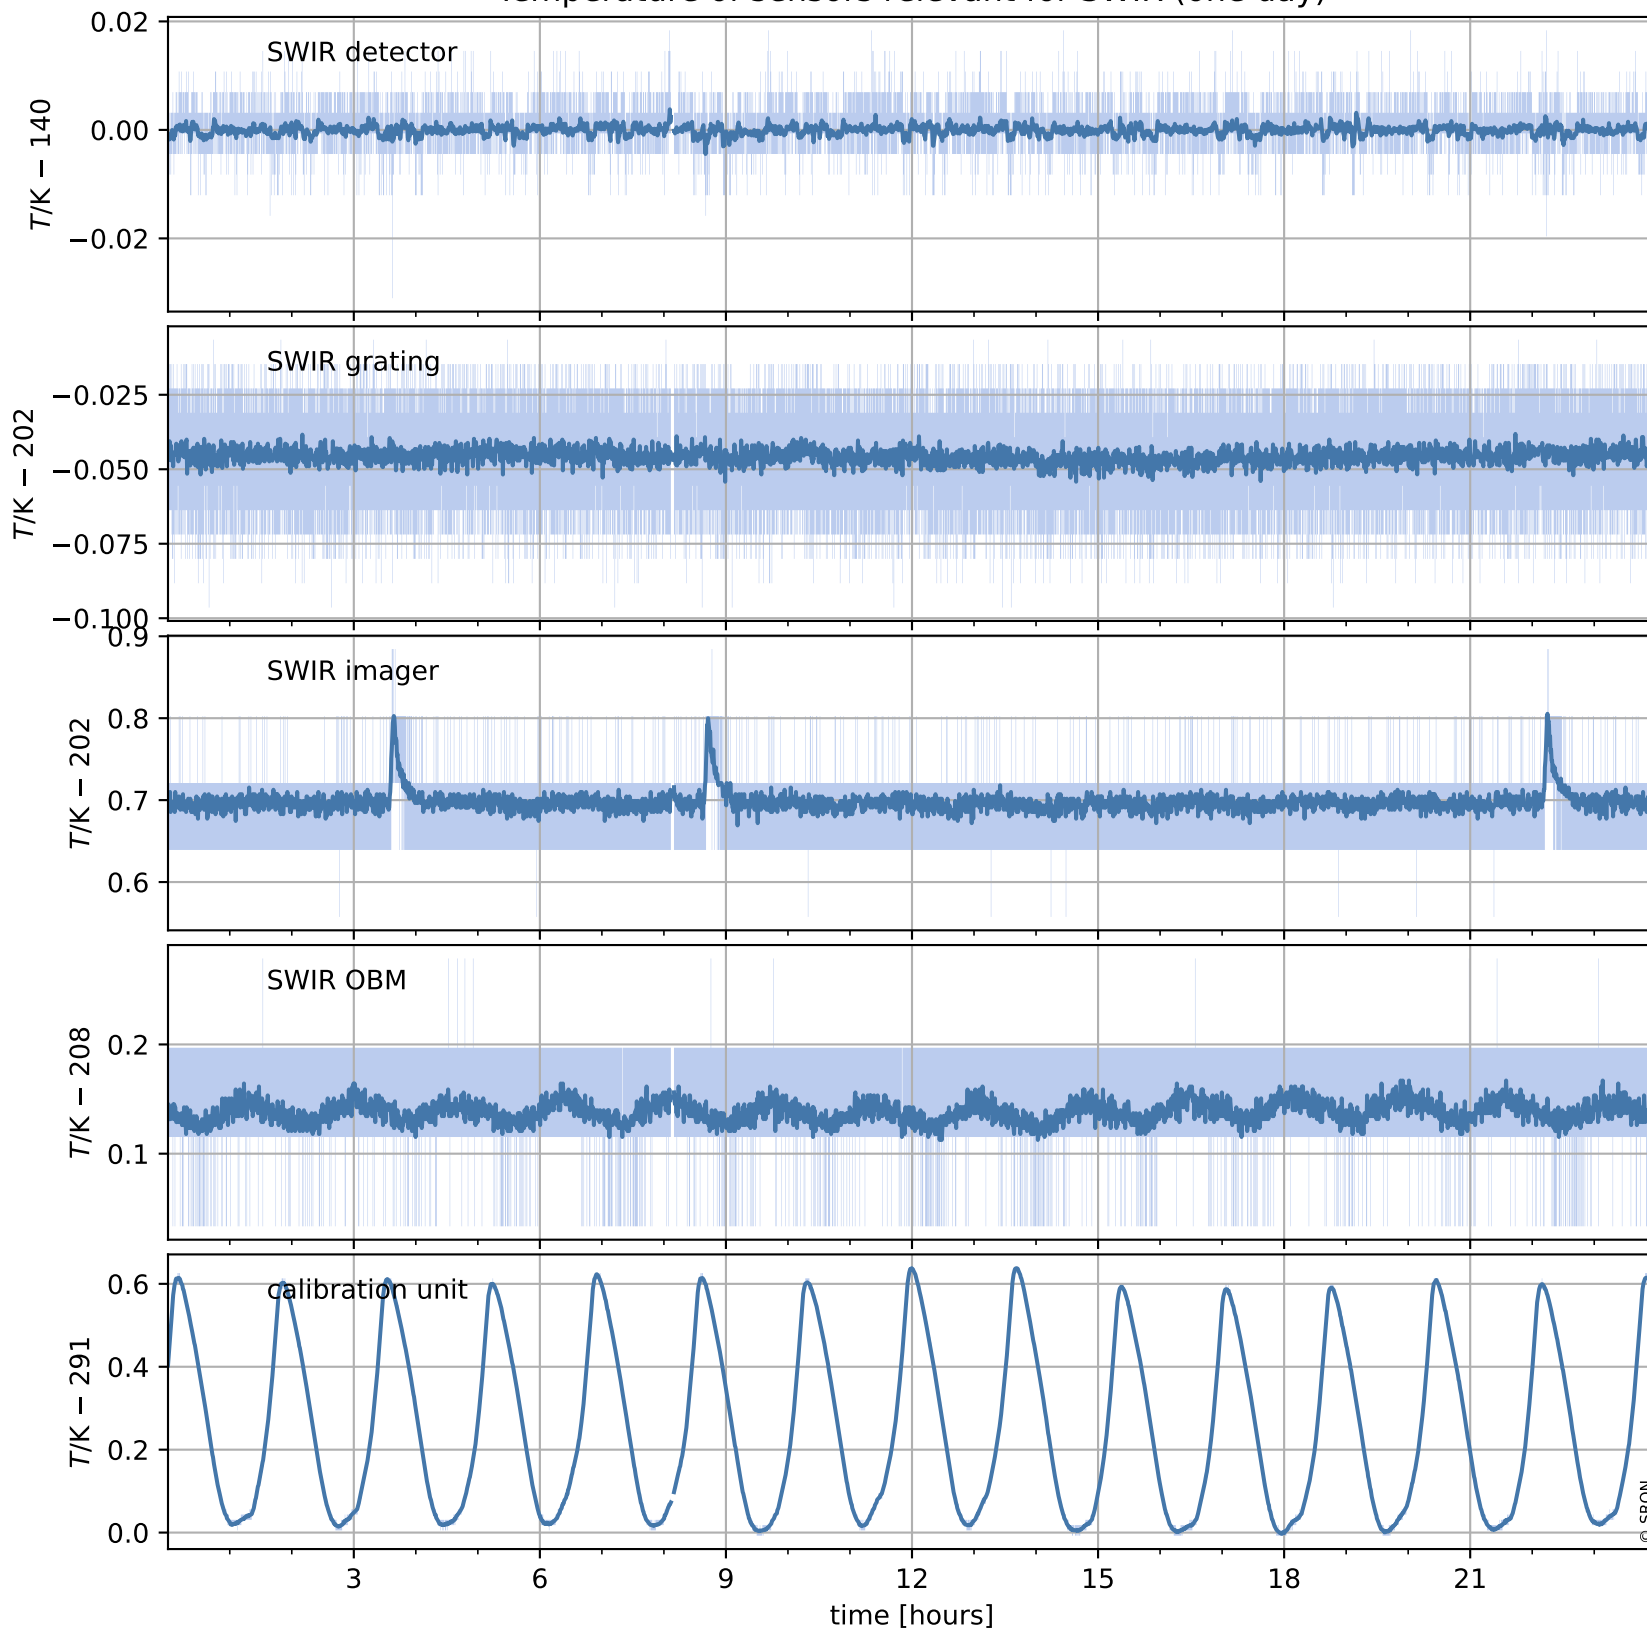

# Tropomi SWIR housekeeping data

orbits : [30058, 30071]  
coverage : 2023-08-02 / 2023-08-03  
created : 2023-08-21T09:44:09

## Temperature of sensors relevant for SWIR (one day)

## Temperature of sensors relevant for SWIR (last month)