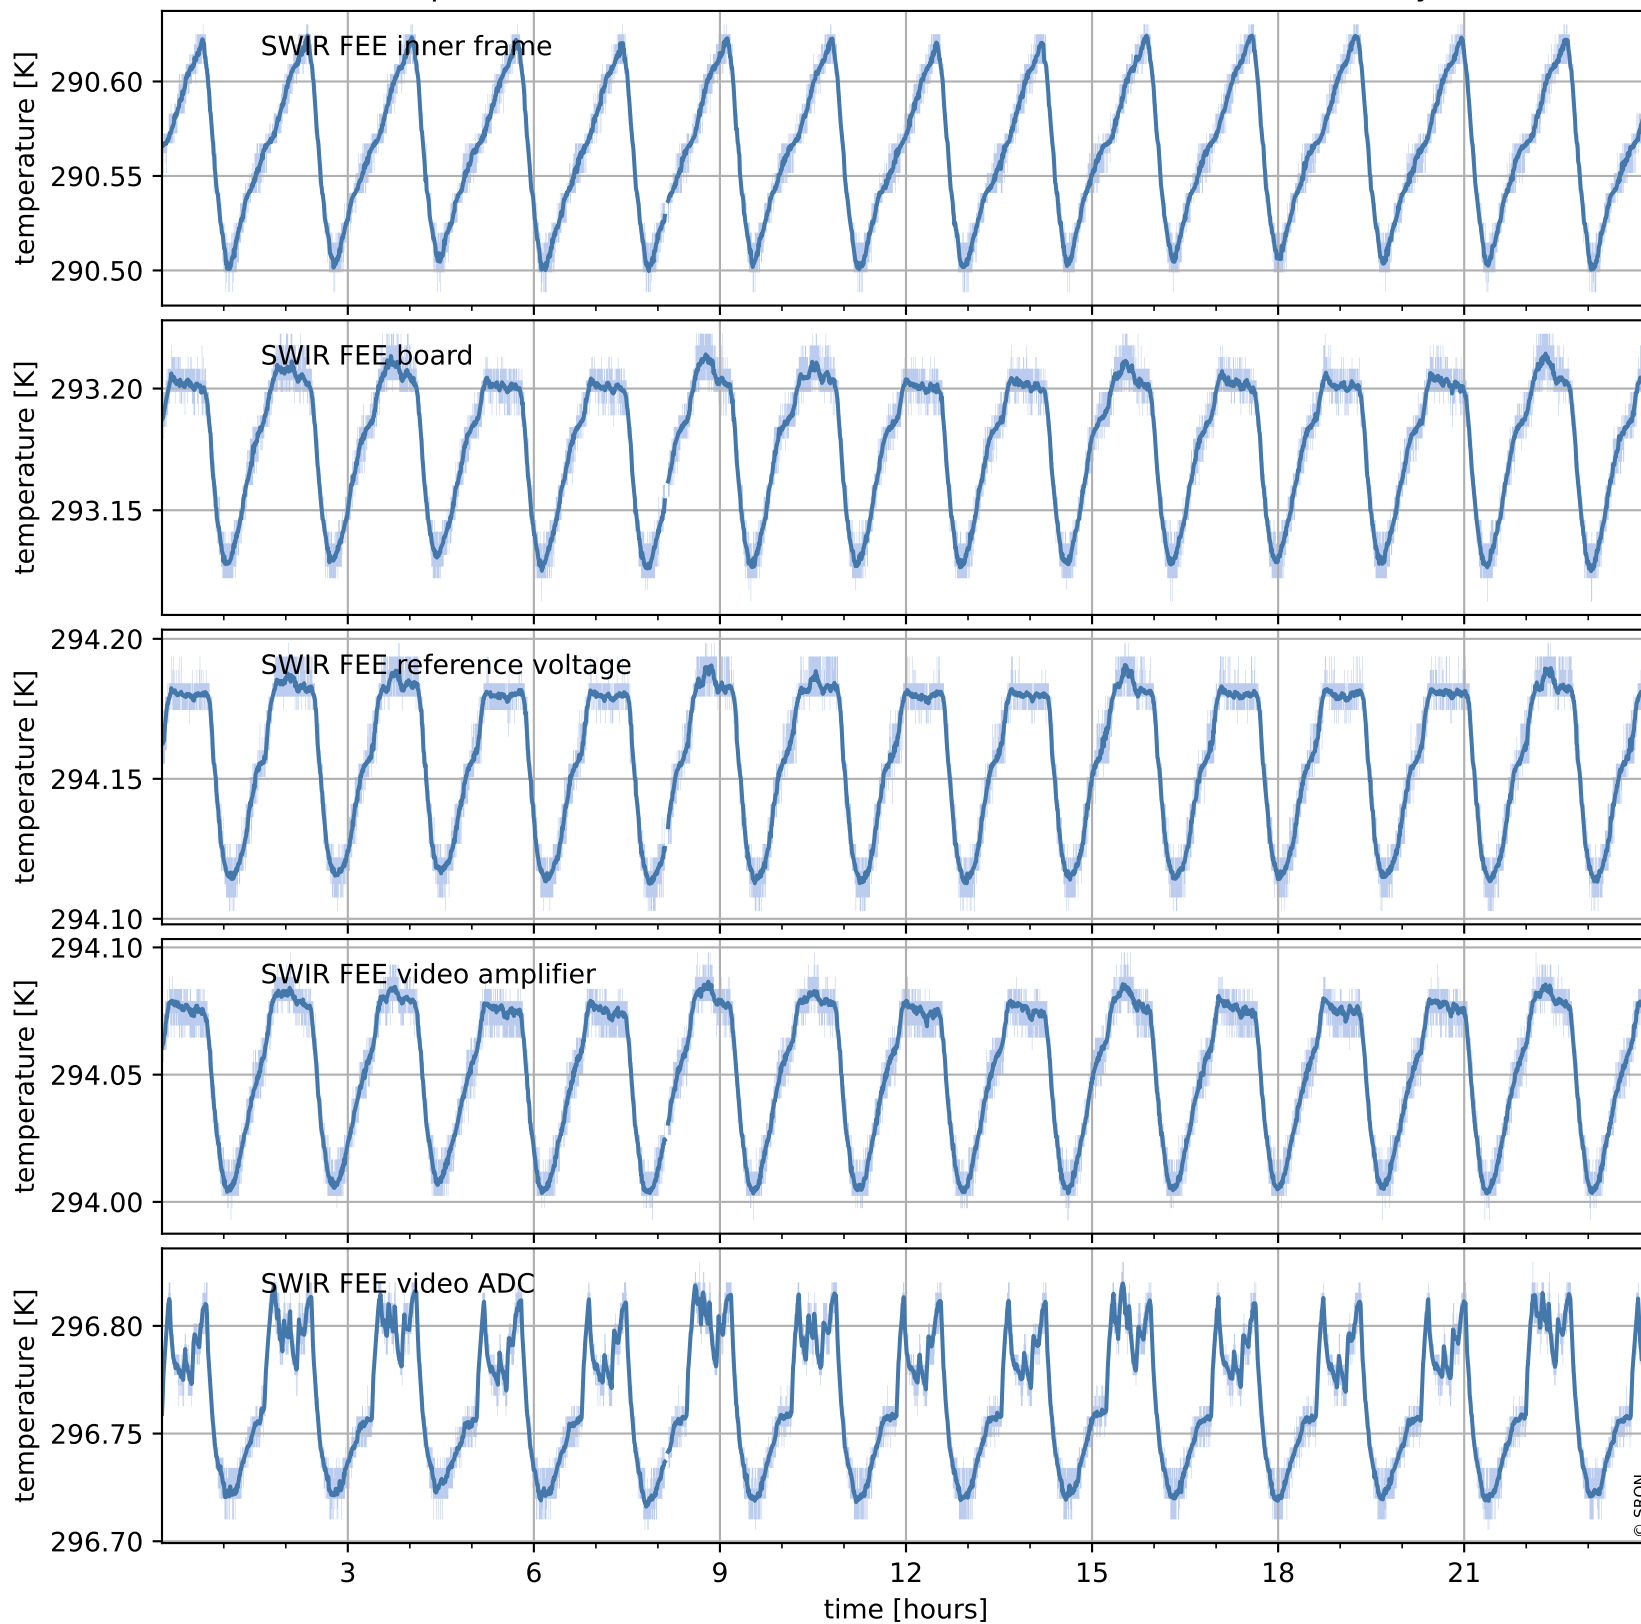

Tropomi SWIR housekeeping data

orbits : [30058, 30071]
coverage : 2023-08-02 / 2023-08-03
created : 2023-08-21T09:44:11

Temperature of sensors at the SWIR front-end electronics (one day)