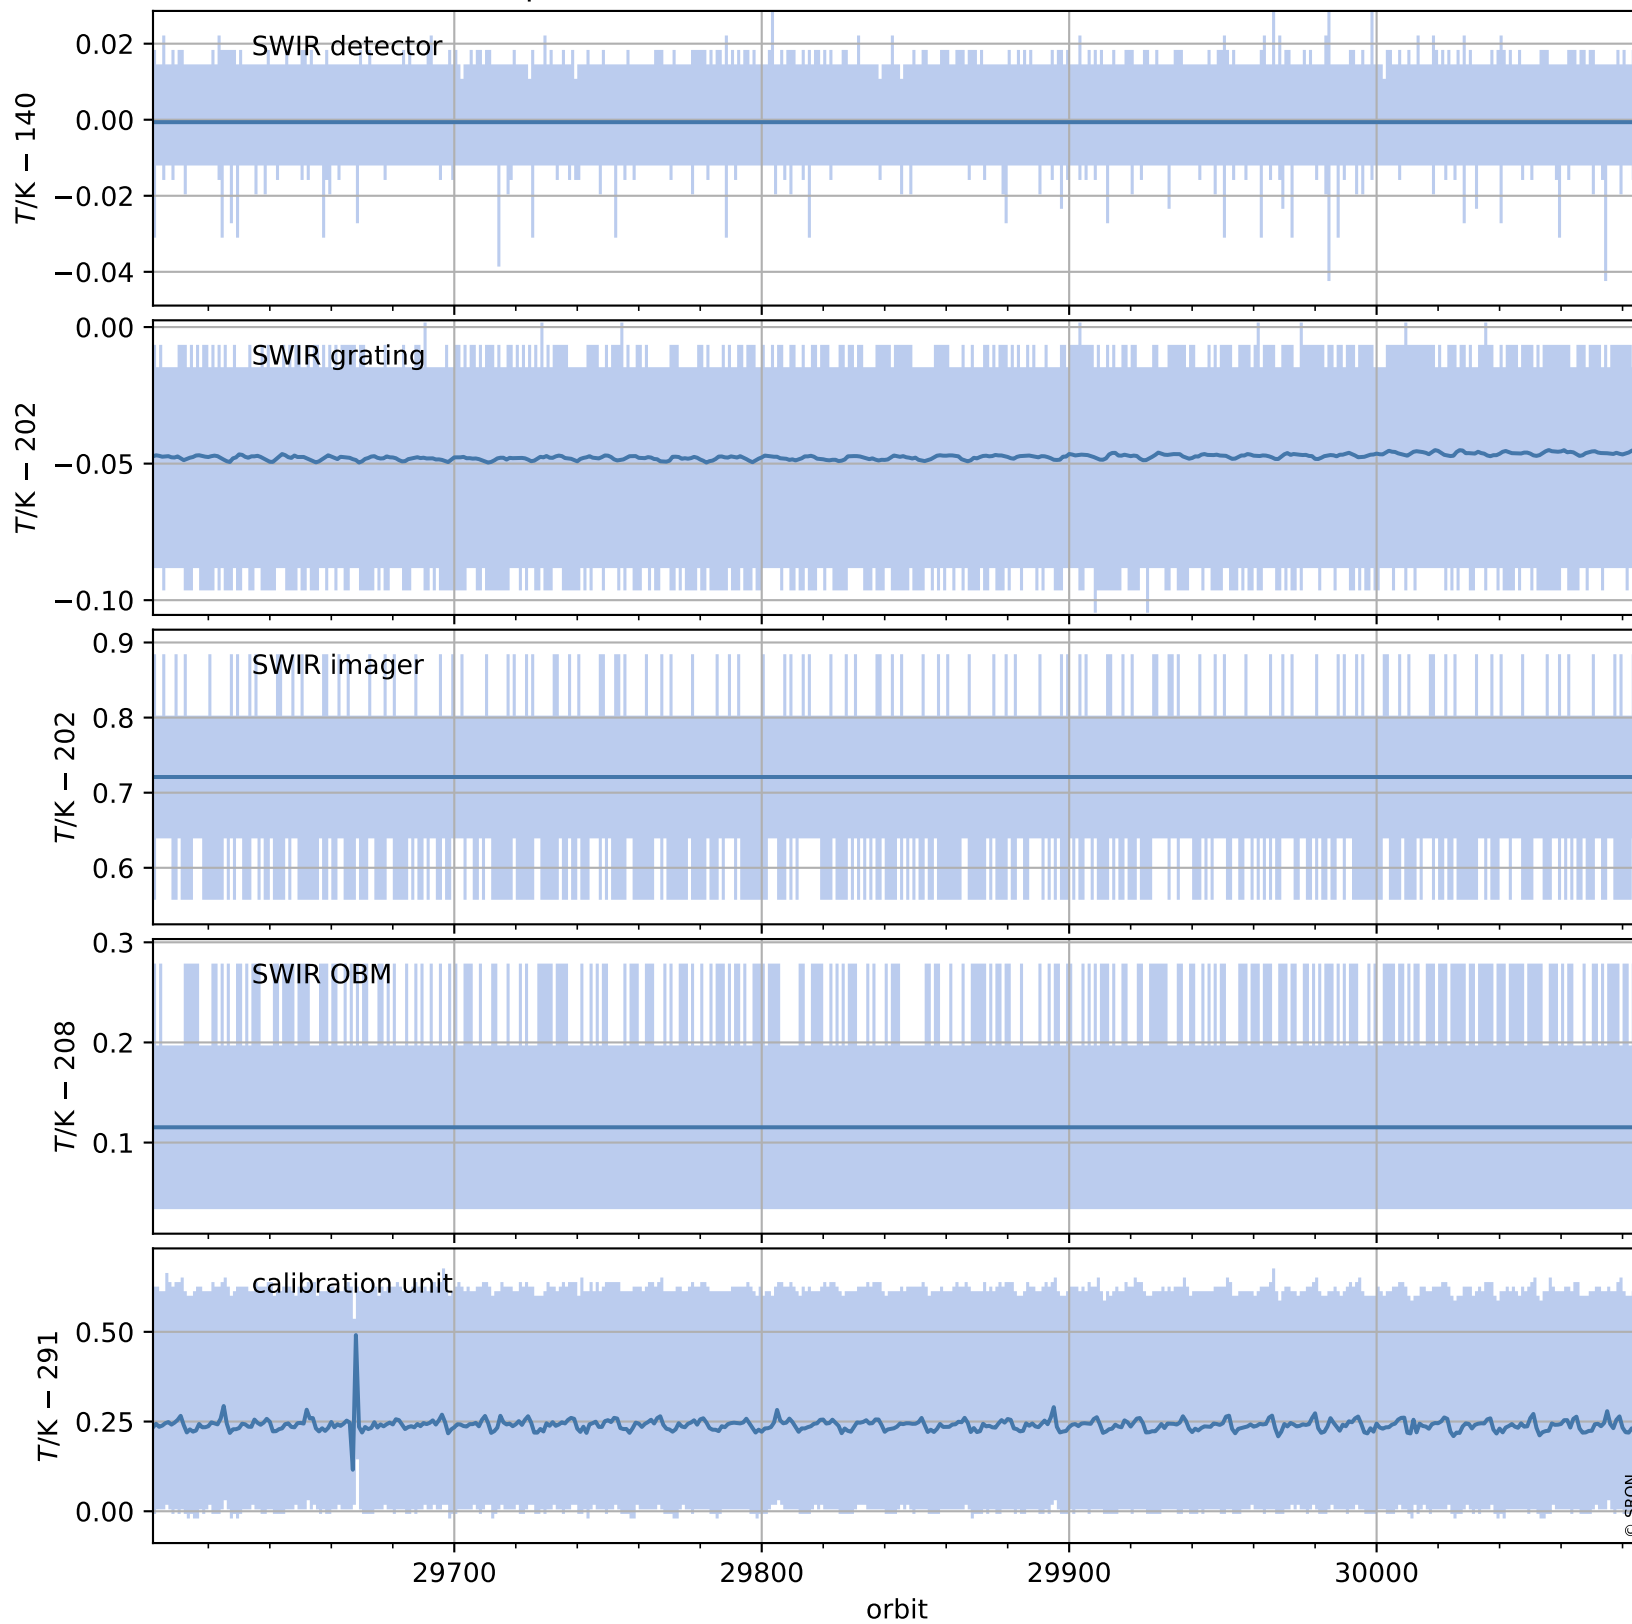

Tropomi SWIR housekeeping data

orbits : [30072, 30086]
coverage : 2023-08-03 / 2023-08-04
created : 2023-08-21T09:44:11

Temperature of sensors relevant for SWIR (one day)

Tropomi SWIR housekeeping data

orbits : [29602, 30086]
coverage : 2023-06-30 / 2023-08-04
created : 2023-08-21T09:44:12

Temperature of sensors relevant for SWIR (last month)

Tropomi SWIR housekeeping data

orbits : [30072, 30086]
coverage : 2023-08-03 / 2023-08-04
created : 2023-08-21T09:44:12

Current and duty cycle of 3 heaters relevant for SWIR (one day)

Tropomi SWIR housekeeping data

orbits : [29602, 30086]
coverage : 2023-06-30 / 2023-08-04
created : 2023-08-21T09:44:13

Current and duty cycle of 3 heaters relevant for SWIR (last month)

Tropomi SWIR housekeeping data

orbits : [30072, 30086]
coverage : 2023-08-03 / 2023-08-04
created : 2023-08-21T09:44:13

Temperature of sensors at the SWIR front-end electronics (one day)

Tropomi SWIR housekeeping data

orbits : [29602, 30086]
coverage : 2023-06-30 / 2023-08-04
created : 2023-08-21T09:44:13