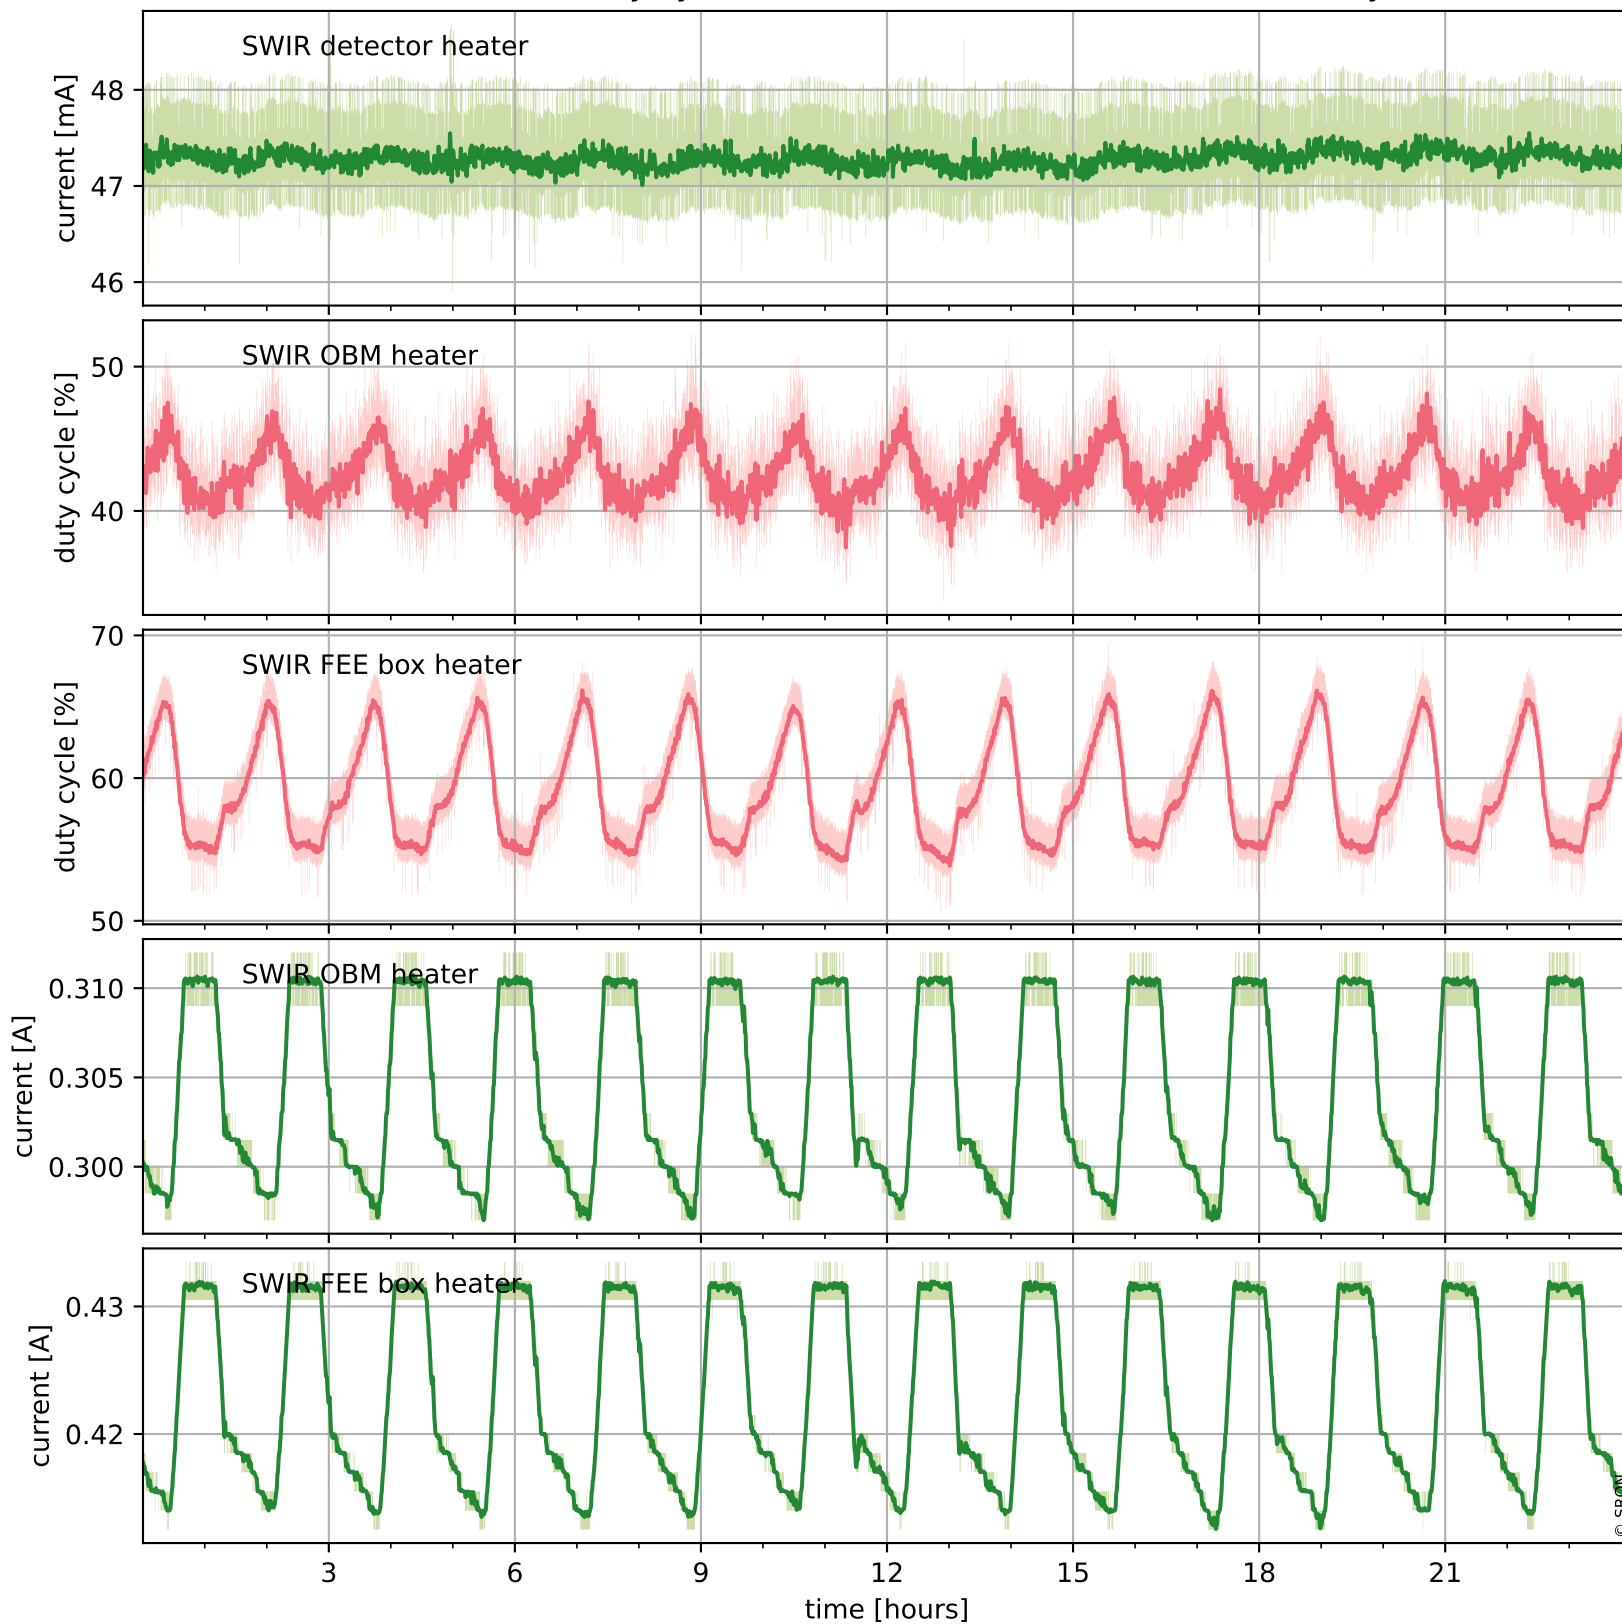

Tropomi SWIR housekeeping data

orbits : [30072, 30086]
coverage : 2023-08-03 / 2023-08-04
created : 2023-08-21T09:44:11

Temperature of sensors relevant for SWIR (one day)

Tropomi SWIR housekeeping data

orbits : [29602, 30086]
coverage : 2023-06-30 / 2023-08-04
created : 2023-08-21T09:44:12

Temperature of sensors relevant for SWIR (last month)

Tropomi SWIR housekeeping data

orbits : [30072, 30086]
coverage : 2023-08-03 / 2023-08-04
created : 2023-08-21T09:44:12

Current and duty cycle of 3 heaters relevant for SWIR (one day)

Tropomi SWIR housekeeping data

orbits : [29602, 30086]
coverage : 2023-06-30 / 2023-08-04
created : 2023-08-21T09:44:13

Current and duty cycle of 3 heaters relevant for SWIR (last month)

Tropomi SWIR housekeeping data