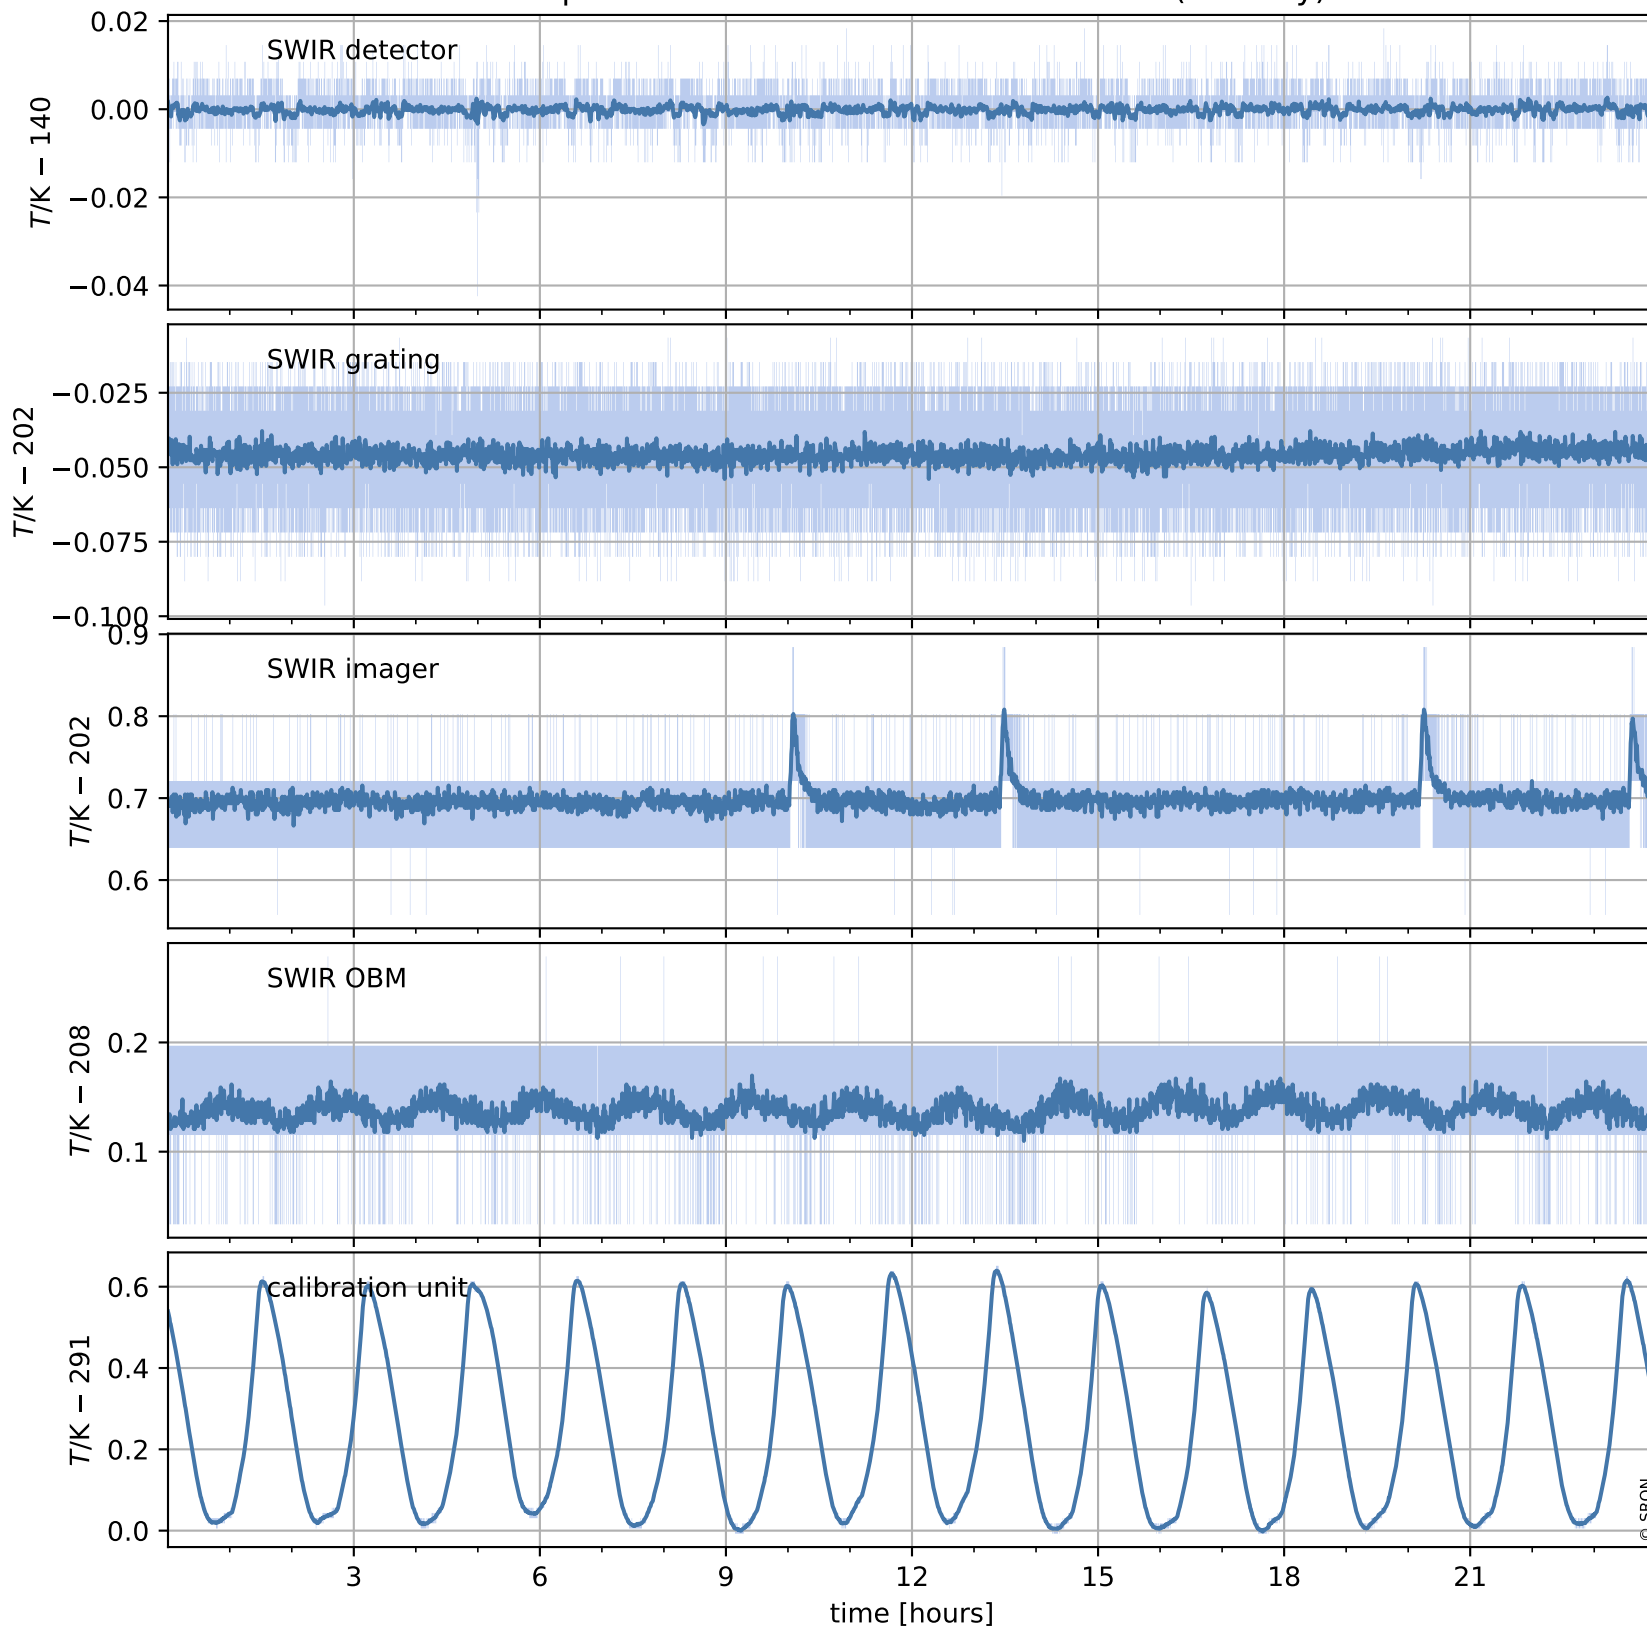

Tropomi SWIR housekeeping data

orbits : [30072, 30086]
coverage : 2023-08-03 / 2023-08-04
created : 2023-08-21T09:44:11

Temperature of sensors relevant for SWIR (one day)

Tropomi SWIR housekeeping data

orbits : [29602, 30086]
coverage : 2023-06-30 / 2023-08-04
created : 2023-08-21T09:44:12

Temperature of sensors relevant for SWIR (last month)

Tropomi SWIR housekeeping data

orbits : [30072, 30086]
coverage : 2023-08-03 / 2023-08-04
created : 2023-08-21T09:44:12

Current and duty cycle of 3 heaters relevant for SWIR (one day)