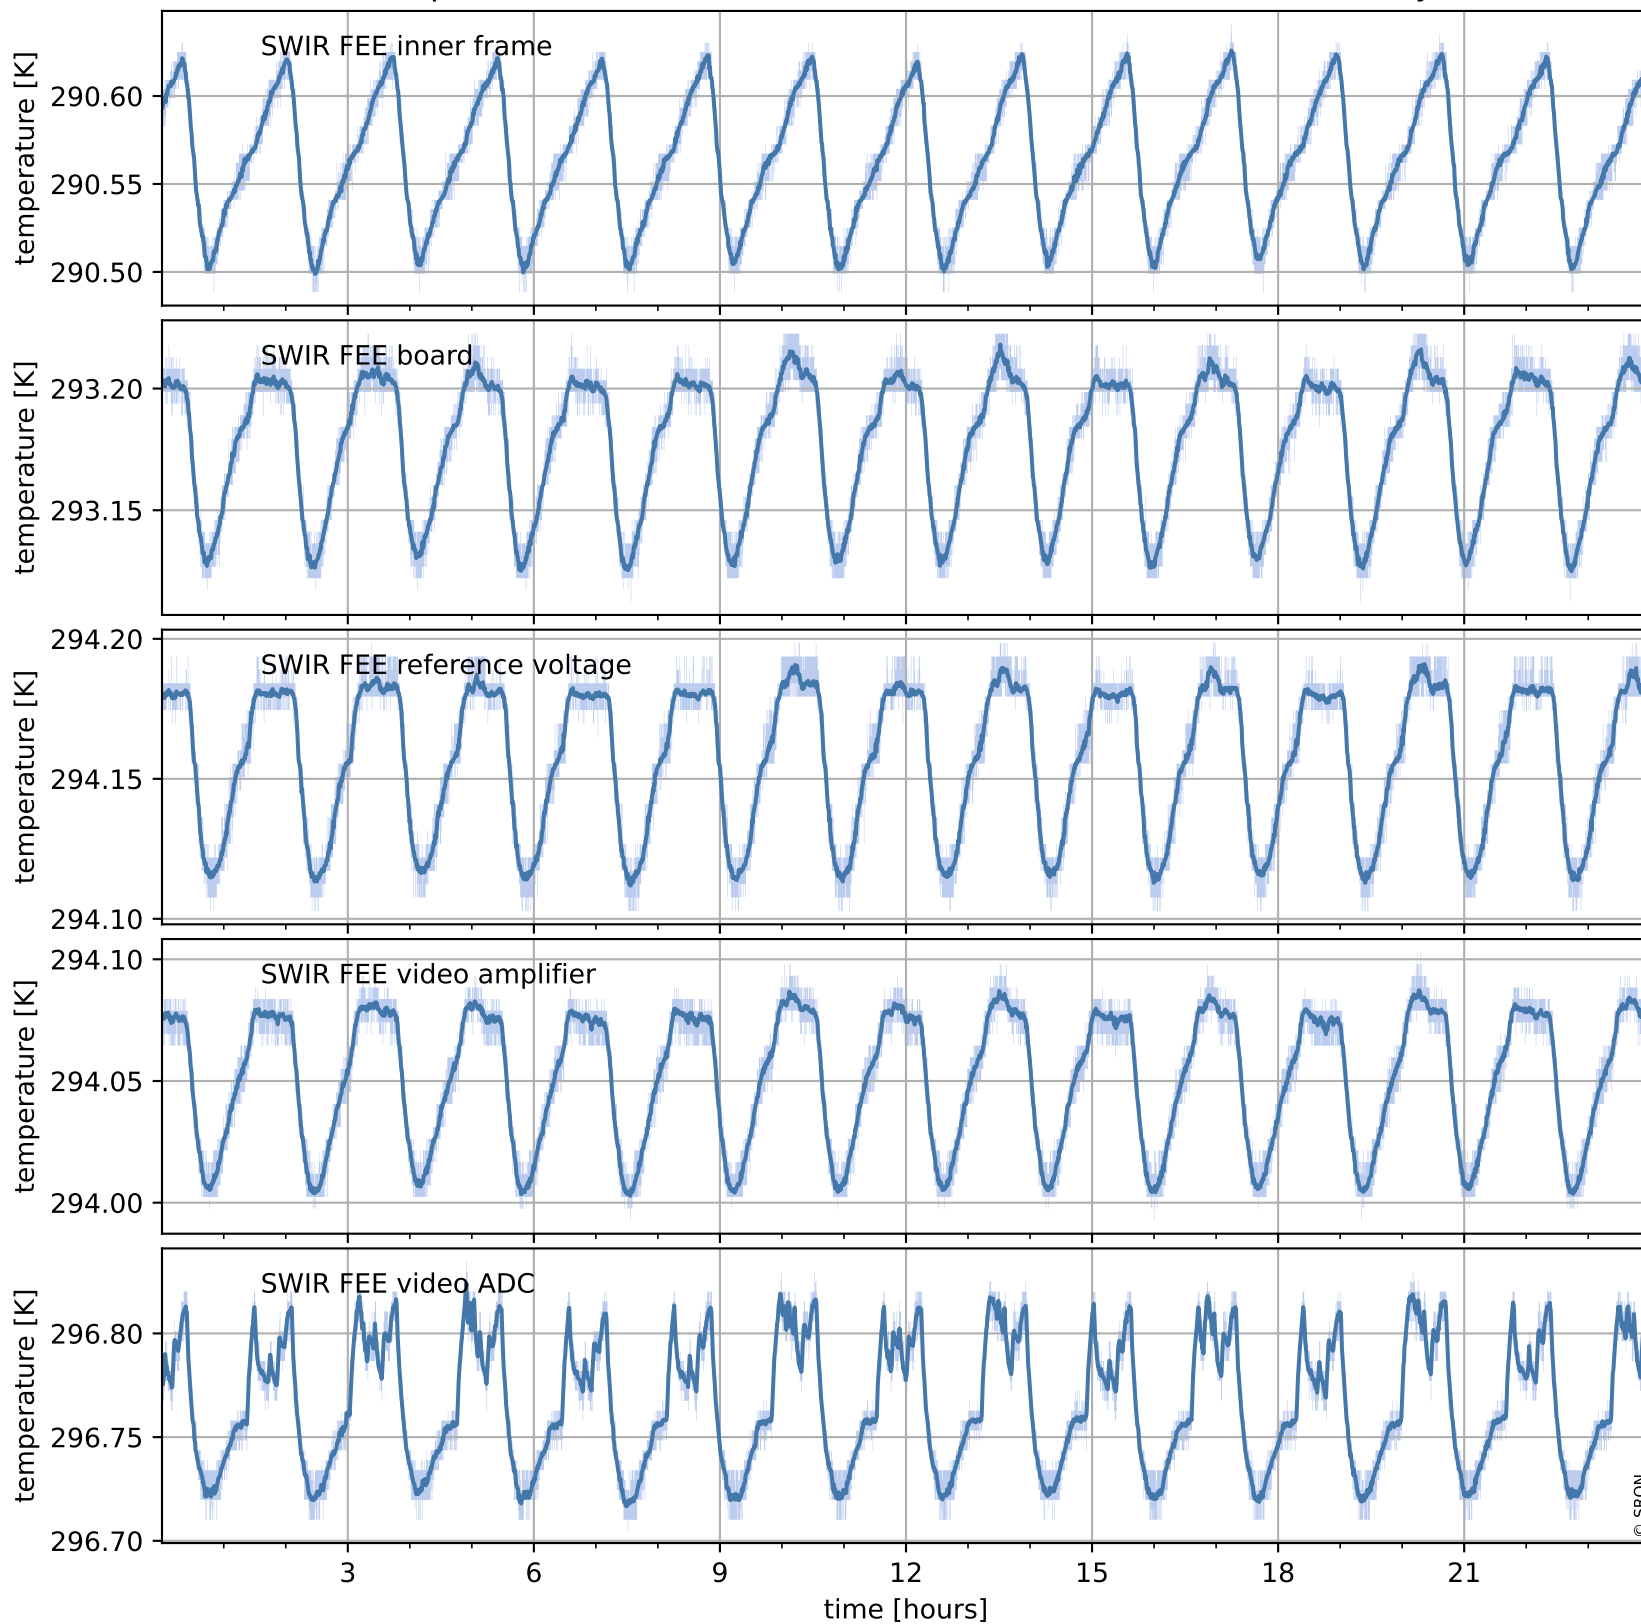

Tropomi SWIR housekeeping data

orbits : [30072, 30086]
coverage : 2023-08-03 / 2023-08-04
created : 2023-08-21T09:44:13

Temperature of sensors at the SWIR front-end electronics (one day)