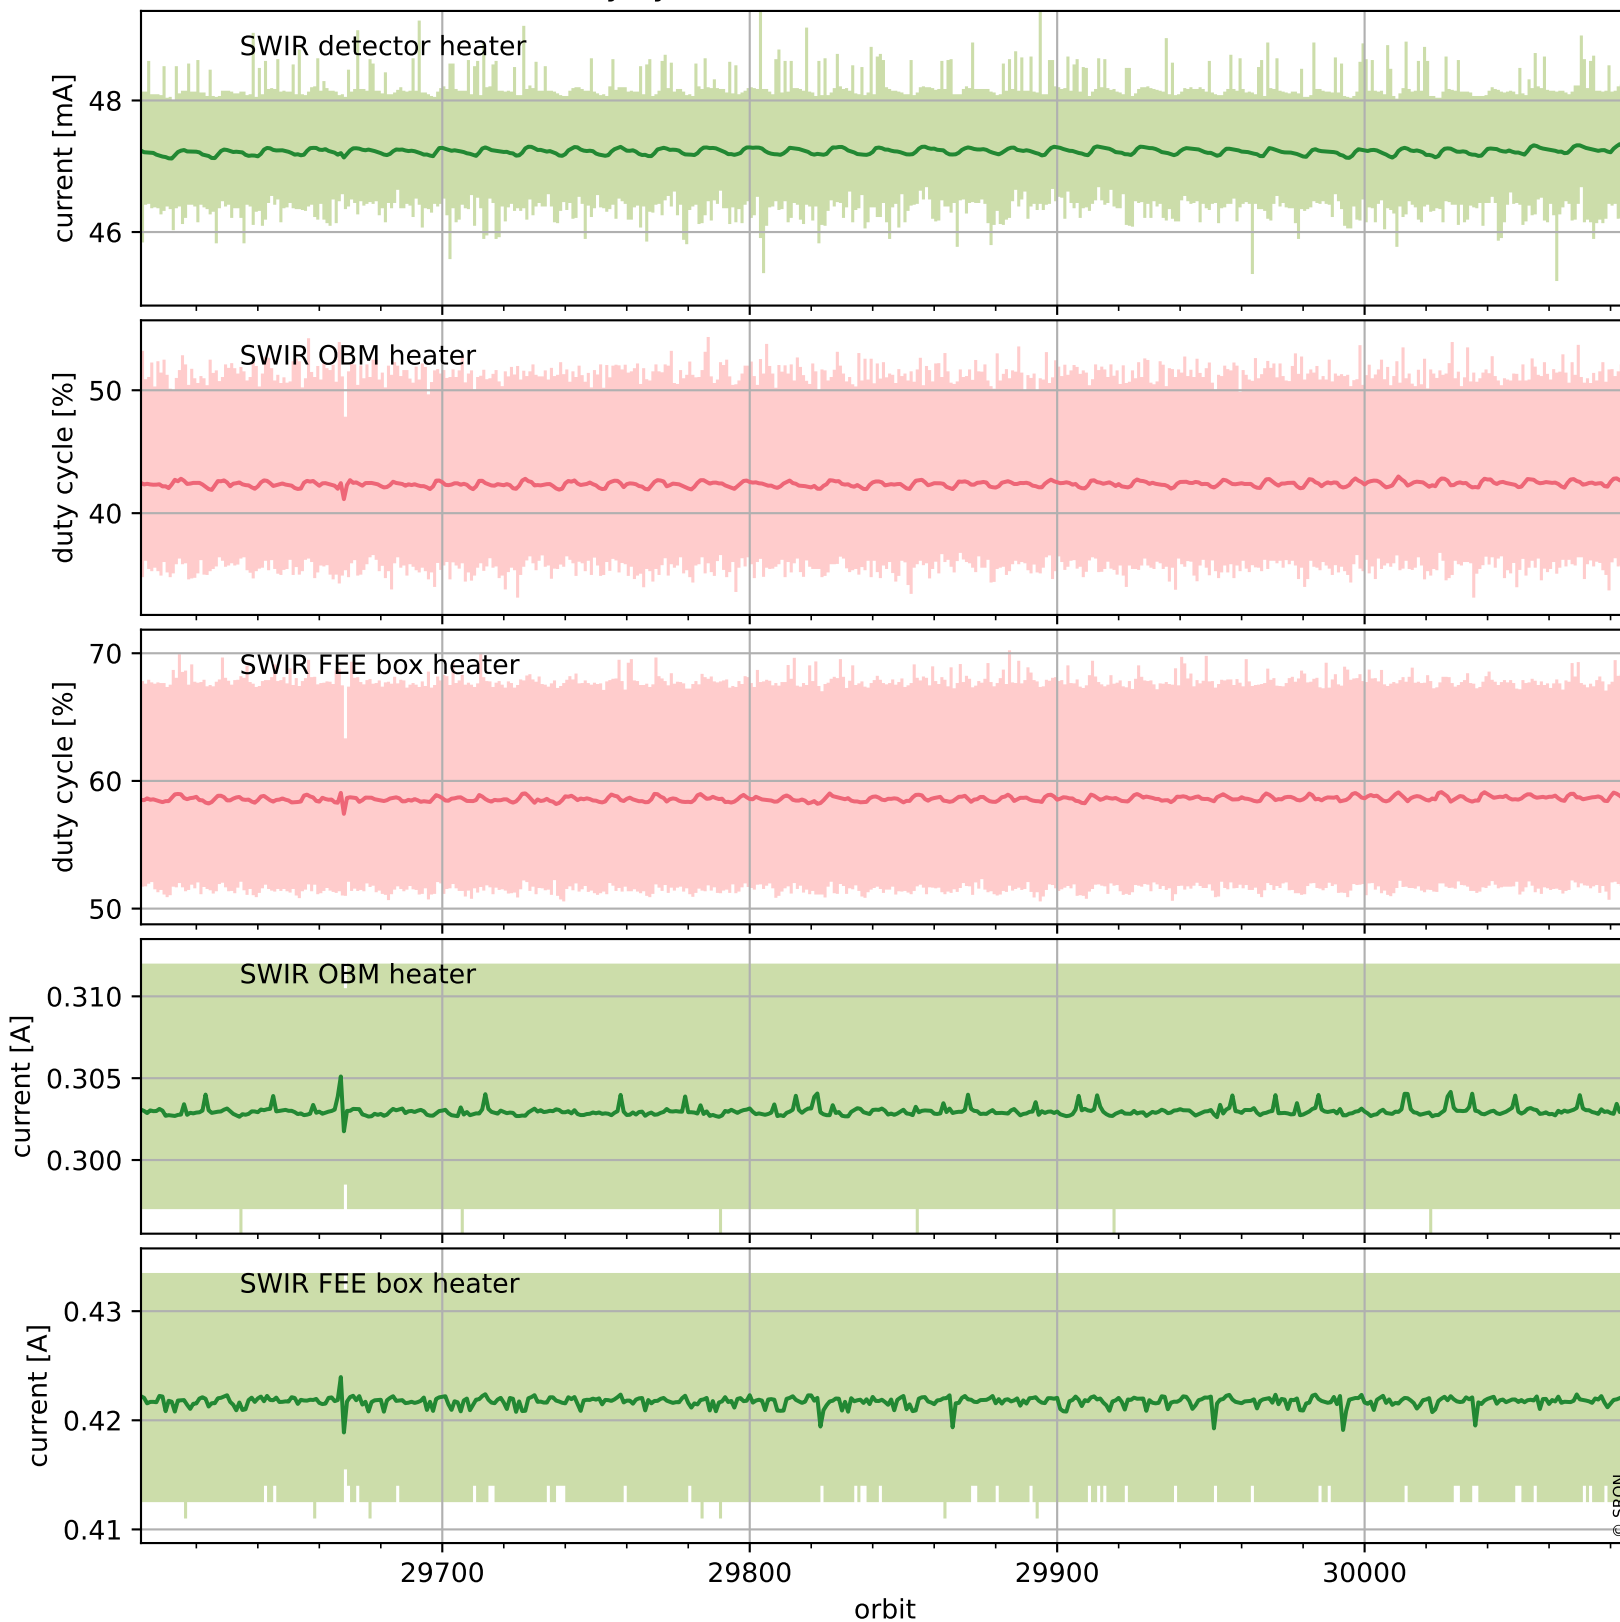

Tropomi SWIR housekeeping data

orbits : [30072, 30086]
coverage : 2023-08-03 / 2023-08-04
created : 2023-08-21T09:44:11

Temperature of sensors relevant for SWIR (one day)

Tropomi SWIR housekeeping data

orbits : [29602, 30086]
coverage : 2023-06-30 / 2023-08-04
created : 2023-08-21T09:44:12

Temperature of sensors relevant for SWIR (last month)

Tropomi SWIR housekeeping data

orbits : [30072, 30086]
coverage : 2023-08-03 / 2023-08-04
created : 2023-08-21T09:44:12

Current and duty cycle of 3 heaters relevant for SWIR (one day)

Tropomi SWIR housekeeping data

orbits : [29602, 30086]
coverage : 2023-06-30 / 2023-08-04
created : 2023-08-21T09:44:13

Current and duty cycle of 3 heaters relevant for SWIR (last month)

Tropomi SWIR housekeeping data

orbits : [30072, 30086]
coverage : 2023-08-03 / 2023-08-04
created : 2023-08-21T09:44:13

Temperature of sensors at the SWIR front-end electronics (one day)

Tropomi SWIR housekeeping data

orbits : [29602, 30086]
coverage : 2023-06-30 / 2023-08-04
created : 2023-08-21T09:44:13