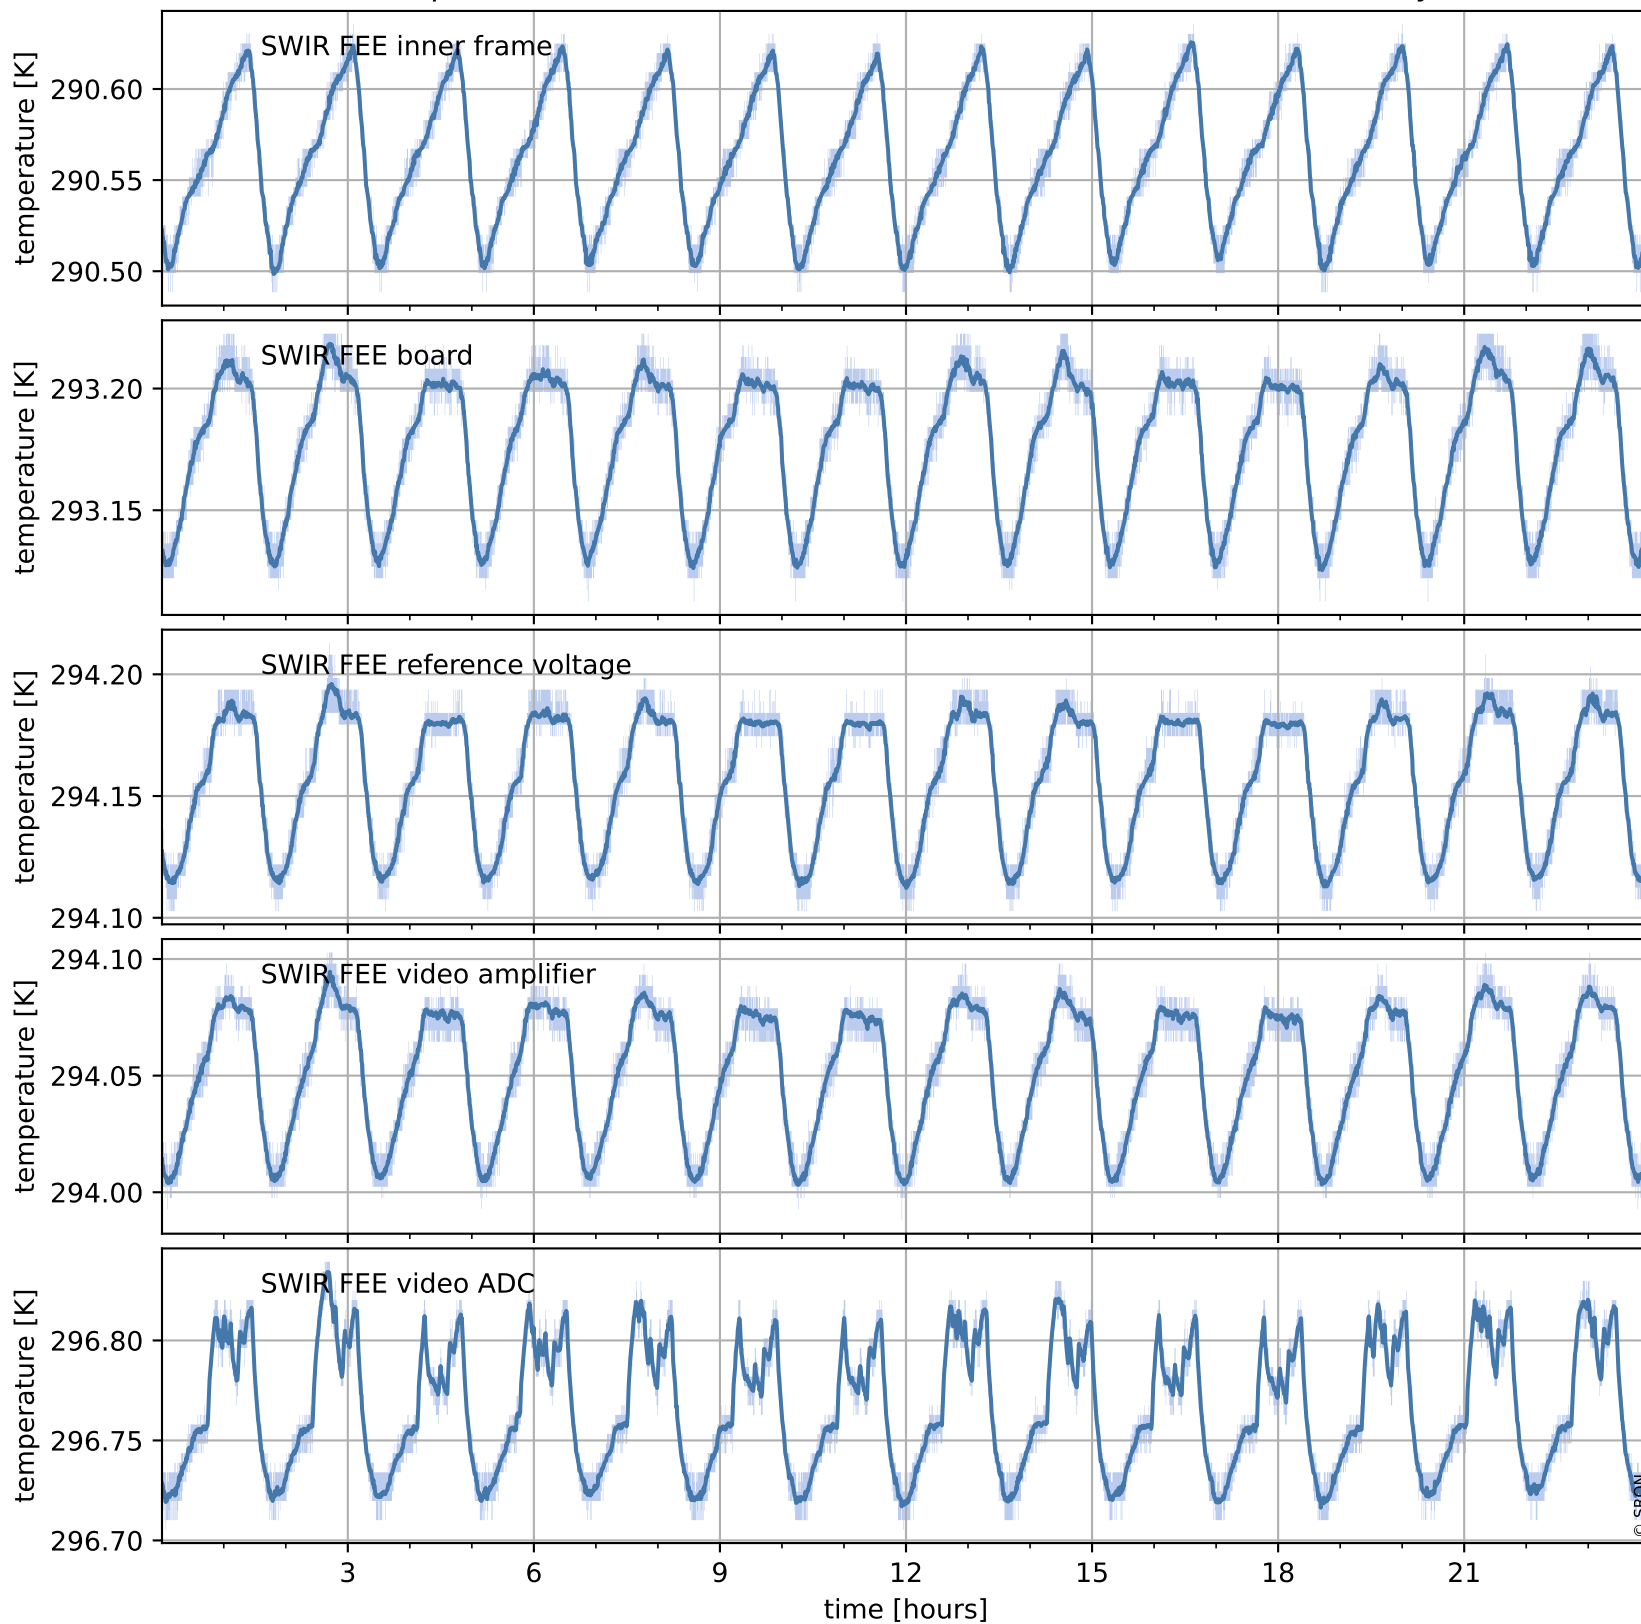

Tropomi SWIR housekeeping data

orbits : [30101, 30114]
coverage : 2023-08-05 / 2023-08-06
created : 2023-08-21T09:44:17

Temperature of sensors at the SWIR front-end electronics (one day)