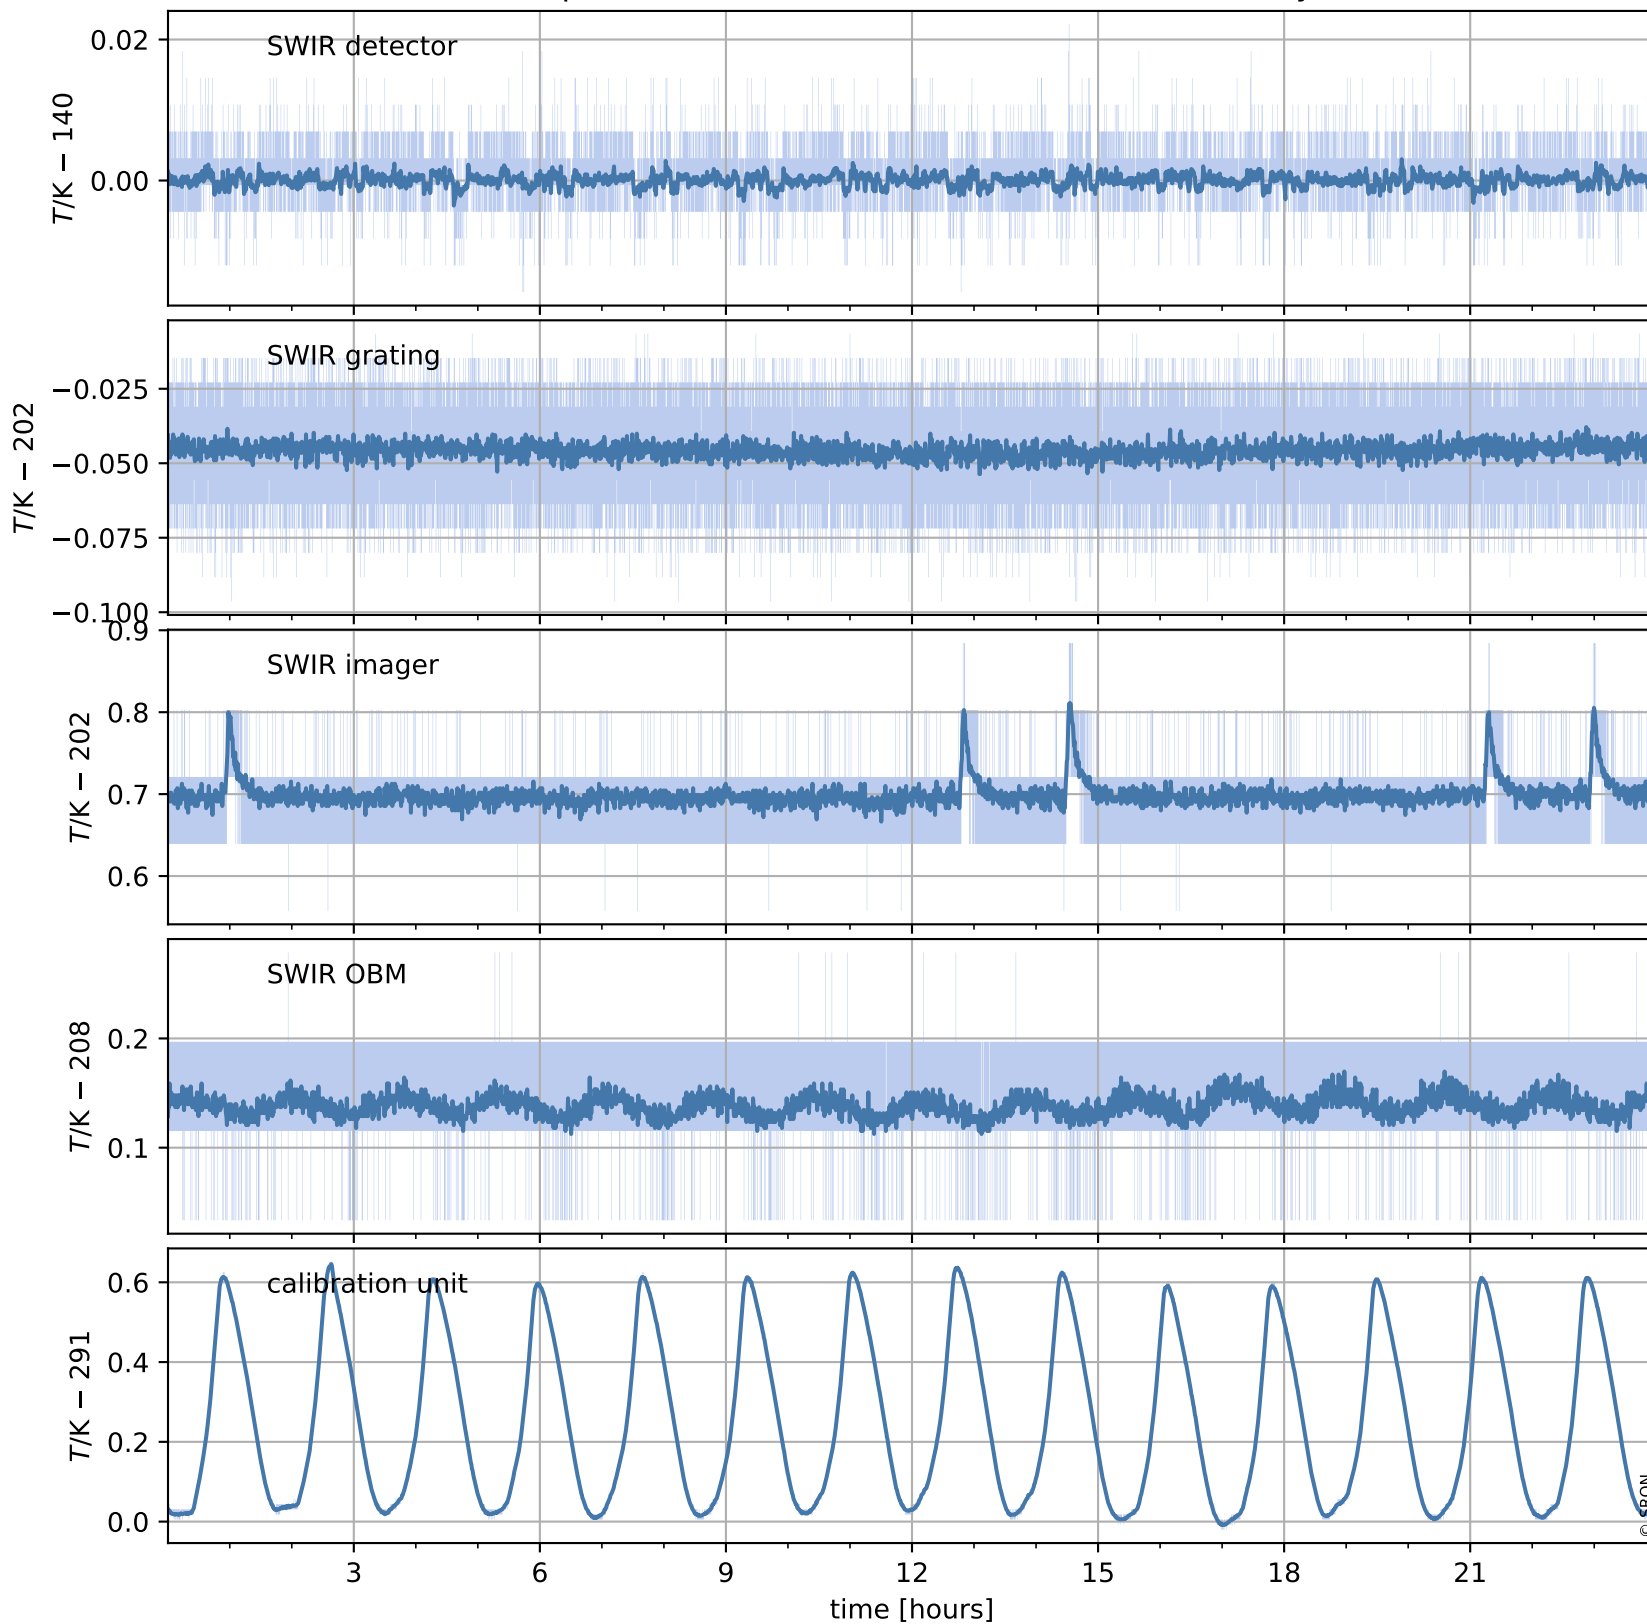

Tropomi SWIR housekeeping data

orbits : [30101, 30114]
coverage : 2023-08-05 / 2023-08-06
created : 2023-08-21T09:44:16

Temperature of sensors relevant for SWIR (one day)

Tropomi SWIR housekeeping data

orbits : [29630, 30114]
coverage : 2023-07-02 / 2023-08-06
created : 2023-08-21T09:44:16

Temperature of sensors relevant for SWIR (last month)

Tropomi SWIR housekeeping data

orbits : [30101, 30114]
coverage : 2023-08-05 / 2023-08-06
created : 2023-08-21T09:44:17

Current and duty cycle of 3 heaters relevant for SWIR (one day)