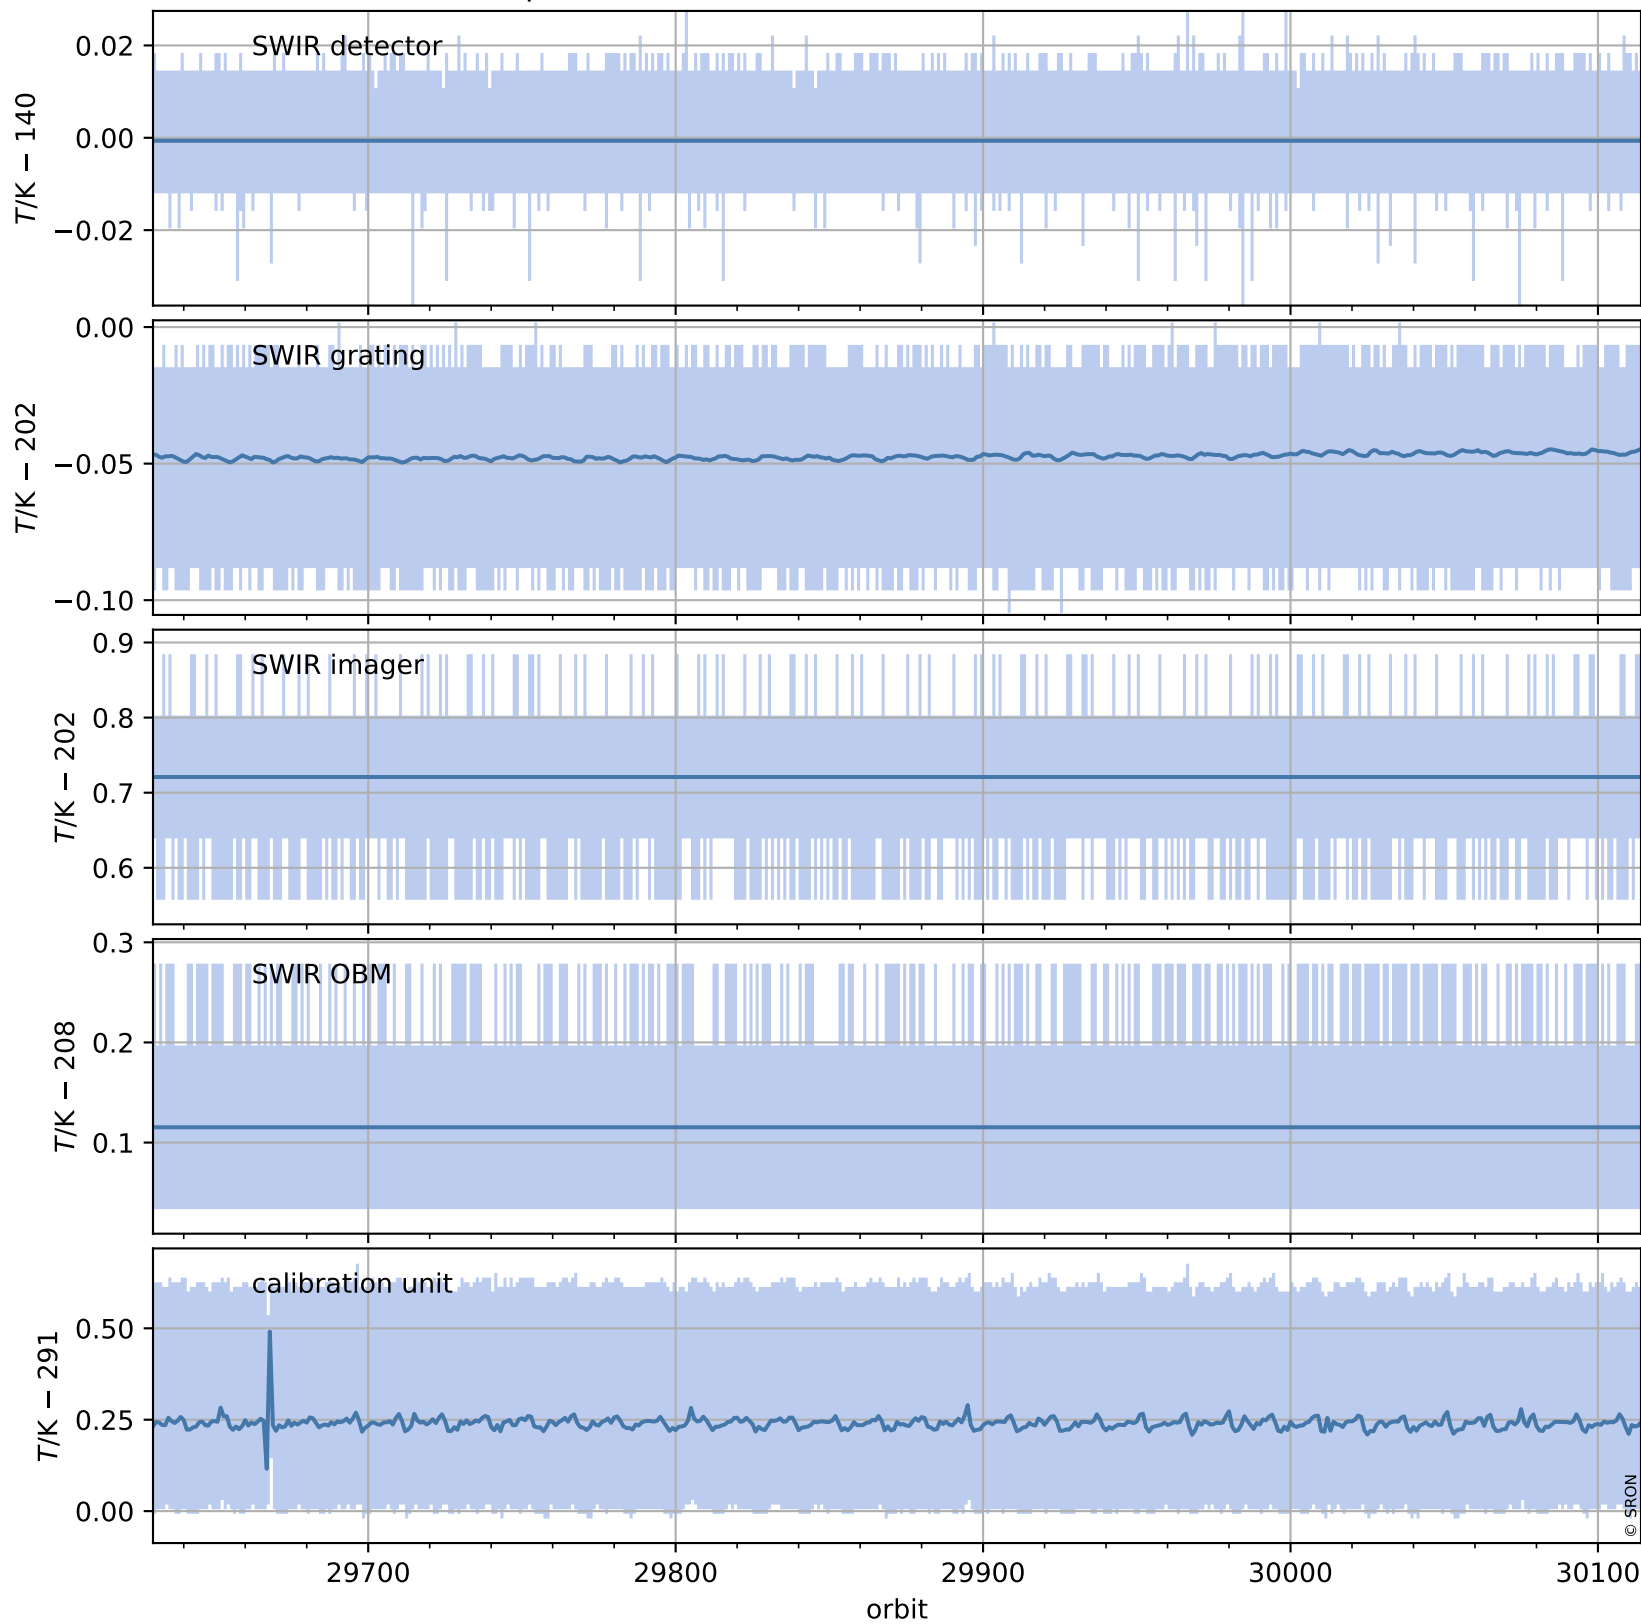

Tropomi SWIR housekeeping data

orbits : [30101, 30114]
coverage : 2023-08-05 / 2023-08-06
created : 2023-08-21T09:44:16

Temperature of sensors relevant for SWIR (one day)

Tropomi SWIR housekeeping data

orbits : [29630, 30114]
coverage : 2023-07-02 / 2023-08-06
created : 2023-08-21T09:44:16

Temperature of sensors relevant for SWIR (last month)

Tropomi SWIR housekeeping data

orbits : [30101, 30114]
coverage : 2023-08-05 / 2023-08-06
created : 2023-08-21T09:44:17

Current and duty cycle of 3 heaters relevant for SWIR (one day)

Tropomi SWIR housekeeping data

orbits : [29630, 30114]
coverage : 2023-07-02 / 2023-08-06
created : 2023-08-21T09:44:17

Current and duty cycle of 3 heaters relevant for SWIR (last month)

Tropomi SWIR housekeeping data

orbits : [30101, 30114]
coverage : 2023-08-05 / 2023-08-06
created : 2023-08-21T09:44:17

Temperature of sensors at the SWIR front-end electronics (one day)

Tropomi SWIR housekeeping data

orbits : [29630, 30114]
coverage : 2023-07-02 / 2023-08-06
created : 2023-08-21T09:44:18