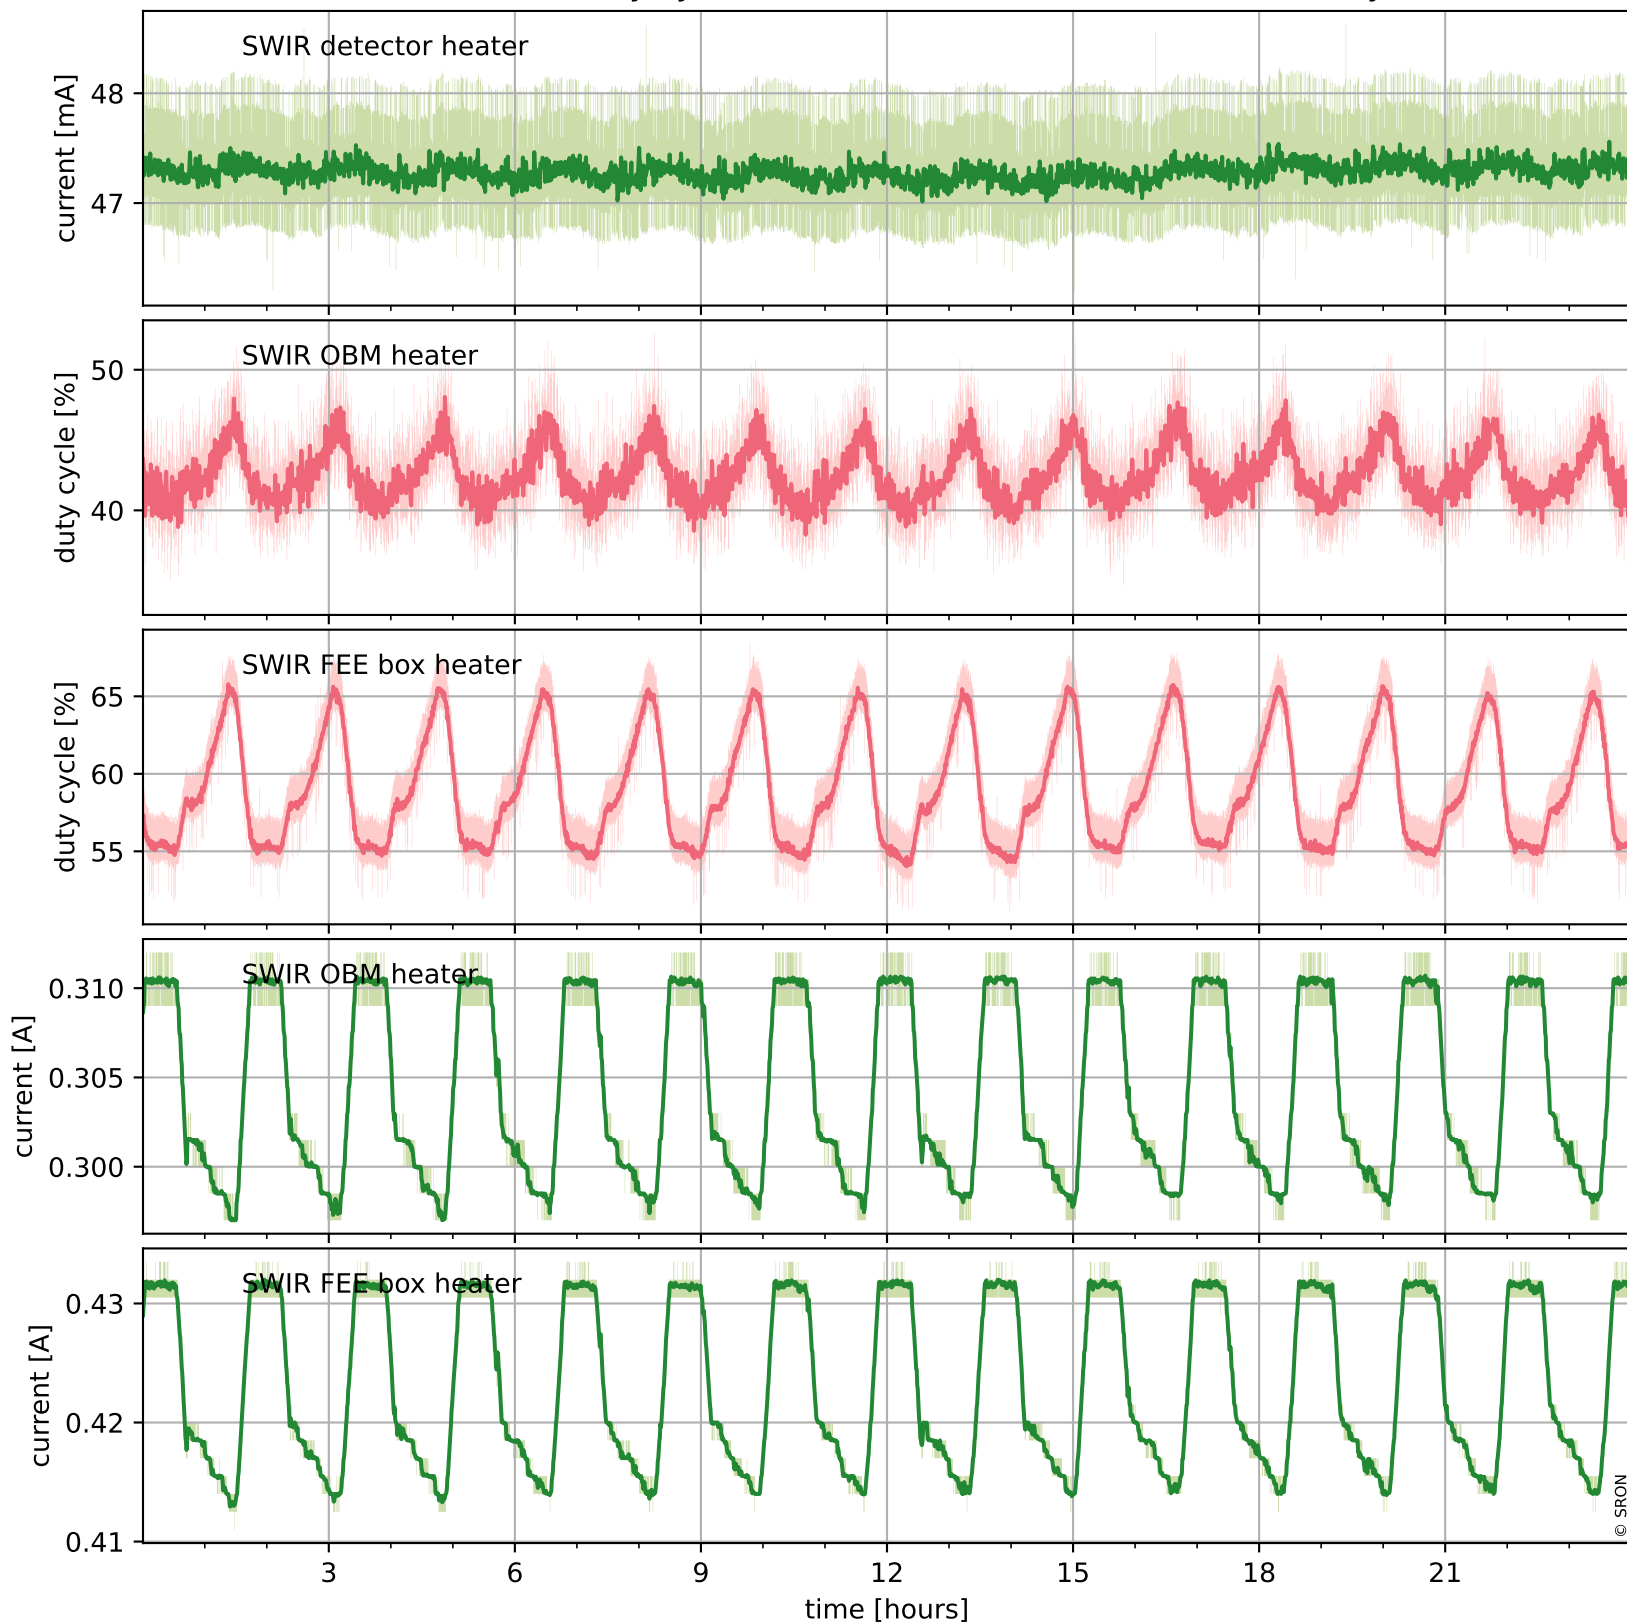

Tropomi SWIR housekeeping data

orbits : [30101, 30114]
coverage : 2023-08-05 / 2023-08-06
created : 2023-08-21T09:44:16

Temperature of sensors relevant for SWIR (one day)

Tropomi SWIR housekeeping data

orbits : [29630, 30114]
coverage : 2023-07-02 / 2023-08-06
created : 2023-08-21T09:44:16

Temperature of sensors relevant for SWIR (last month)

Tropomi SWIR housekeeping data

orbits : [30101, 30114]
coverage : 2023-08-05 / 2023-08-06
created : 2023-08-21T09:44:17

Current and duty cycle of 3 heaters relevant for SWIR (one day)