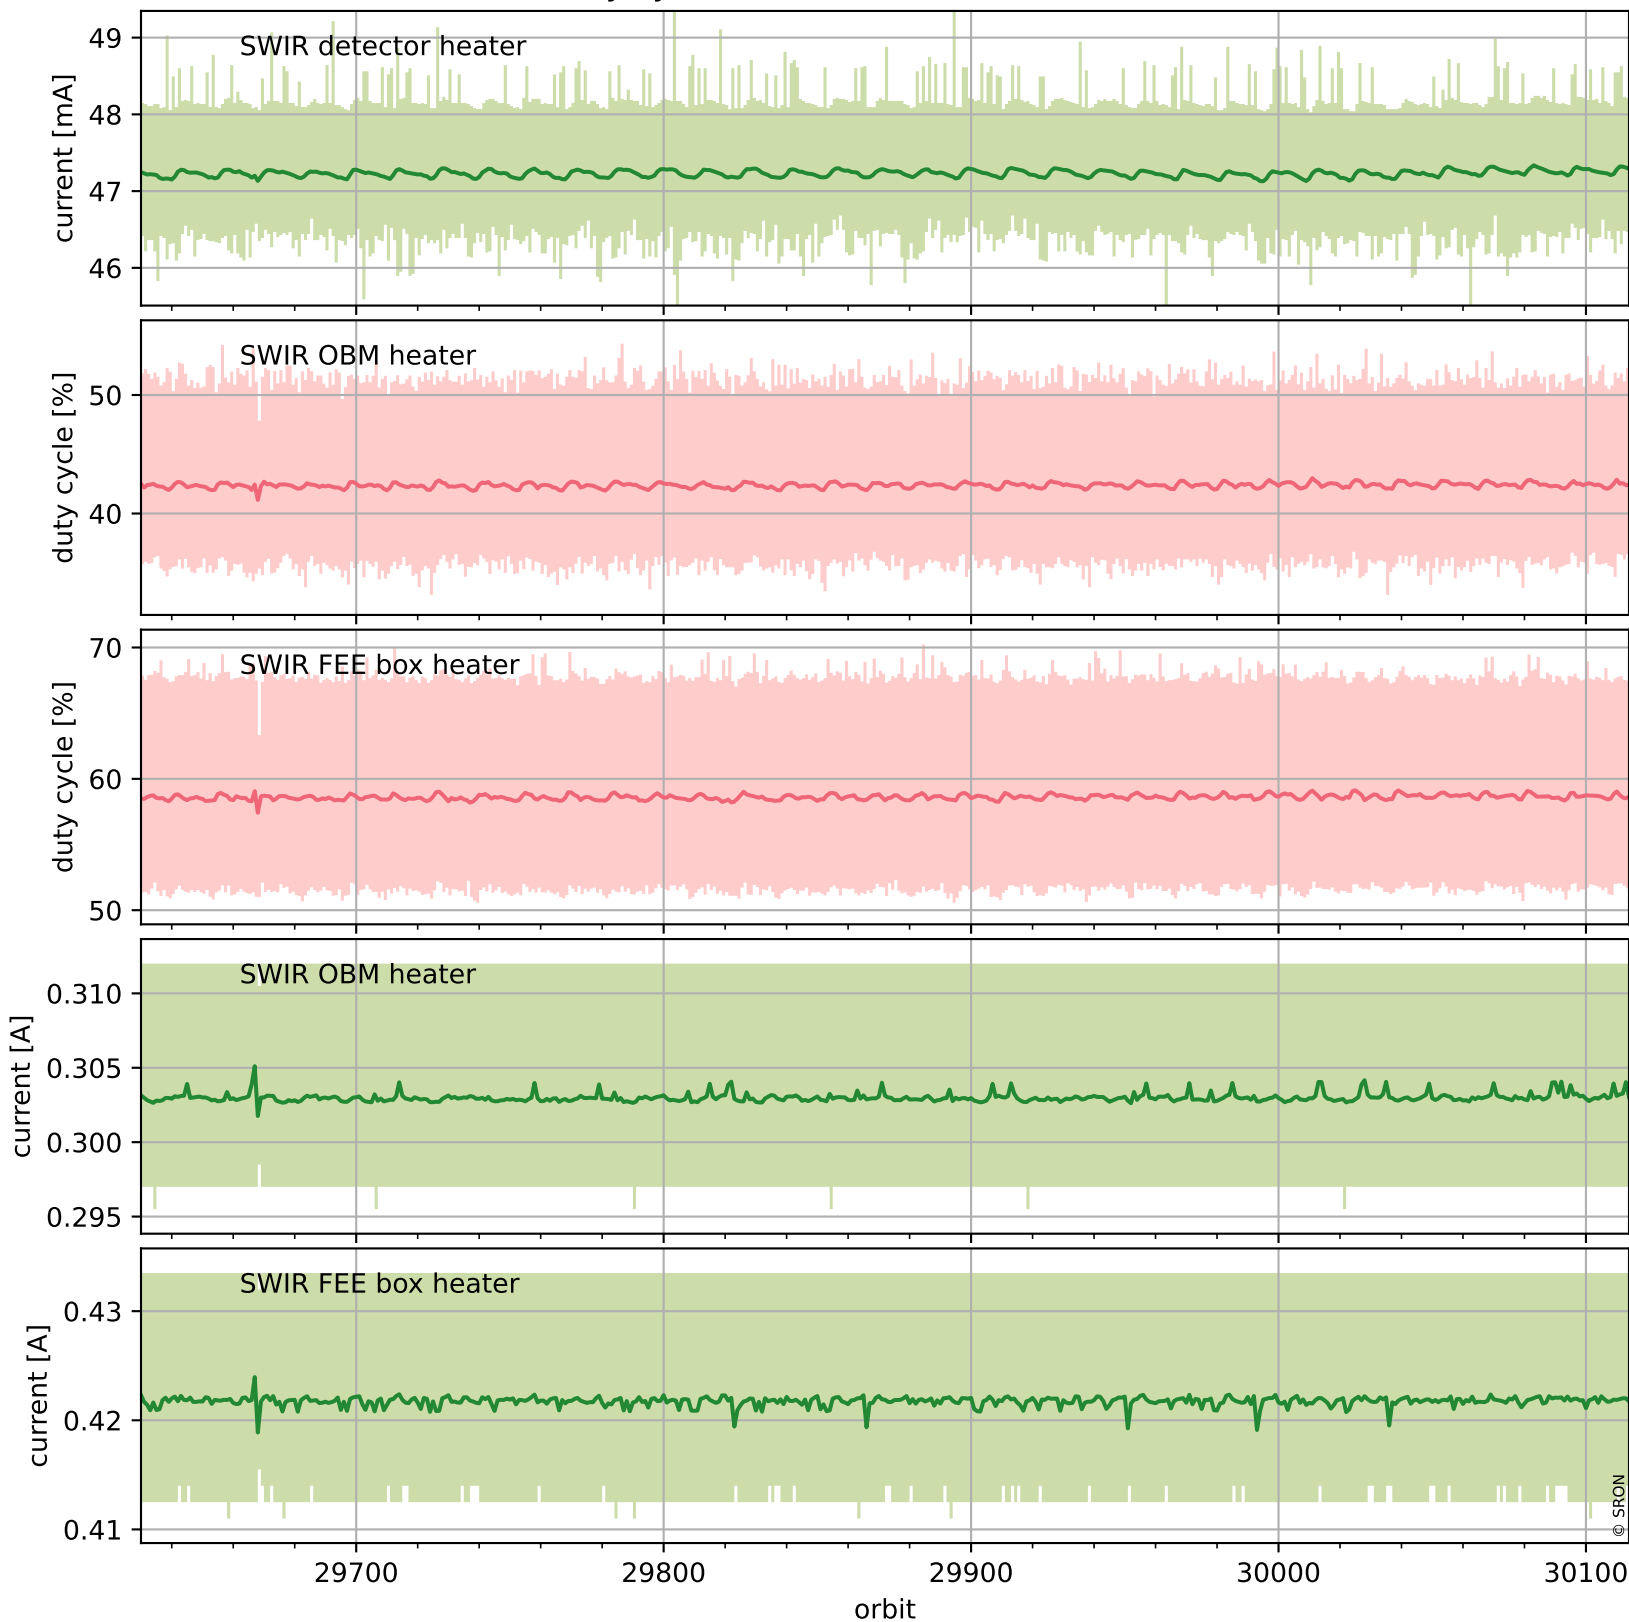

Tropomi SWIR housekeeping data

orbits : [30101, 30114]
coverage : 2023-08-05 / 2023-08-06
created : 2023-08-21T09:44:16

Temperature of sensors relevant for SWIR (one day)

Tropomi SWIR housekeeping data

orbits : [29630, 30114]
coverage : 2023-07-02 / 2023-08-06
created : 2023-08-21T09:44:16

Temperature of sensors relevant for SWIR (last month)

Tropomi SWIR housekeeping data

orbits : [30101, 30114]
coverage : 2023-08-05 / 2023-08-06
created : 2023-08-21T09:44:17

Current and duty cycle of 3 heaters relevant for SWIR (one day)

Tropomi SWIR housekeeping data

orbits : [29630, 30114]
coverage : 2023-07-02 / 2023-08-06
created : 2023-08-21T09:44:17

Current and duty cycle of 3 heaters relevant for SWIR (last month)

Tropomi SWIR housekeeping data

orbits : [30101, 30114]
coverage : 2023-08-05 / 2023-08-06
created : 2023-08-21T09:44:17

Temperature of sensors at the SWIR front-end electronics (one day)

Tropomi SWIR housekeeping data

orbits : [29630, 30114]
coverage : 2023-07-02 / 2023-08-06
created : 2023-08-21T09:44:18