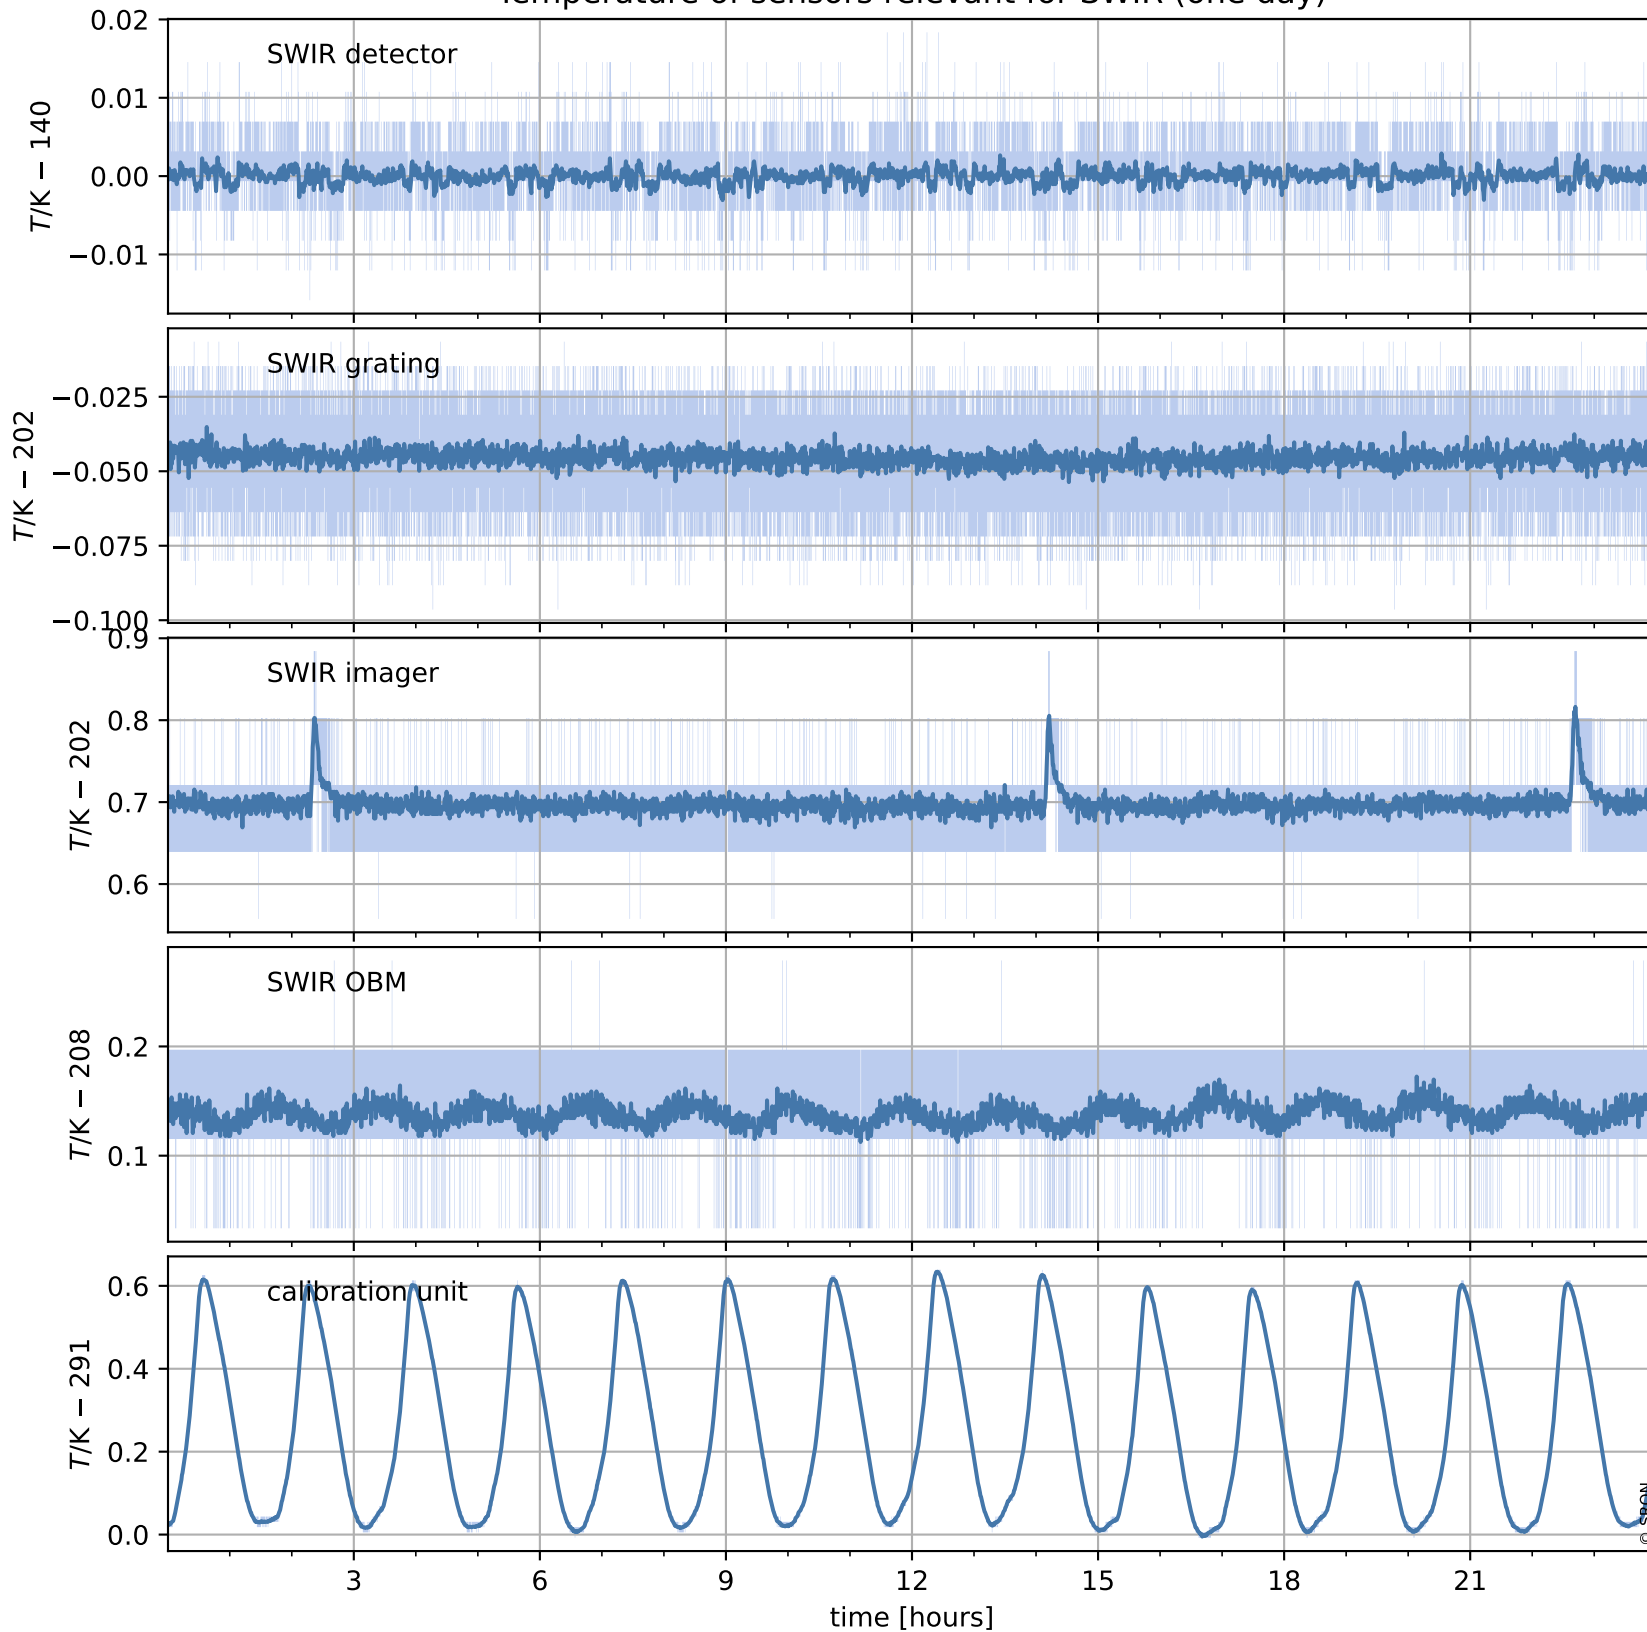

Tropomi SWIR housekeeping data

orbits : [30115, 30128]
coverage : 2023-08-06 / 2023-08-07
created : 2023-08-21T09:44:18

Temperature of sensors relevant for SWIR (one day)

Tropomi SWIR housekeeping data

orbits : [29644, 30128]
coverage : 2023-07-03 / 2023-08-07
created : 2023-08-21T09:44:19

Temperature of sensors relevant for SWIR (last month)

Tropomi SWIR housekeeping data

orbits : [30115, 30128]
coverage : 2023-08-06 / 2023-08-07
created : 2023-08-21T09:44:19

Current and duty cycle of 3 heaters relevant for SWIR (one day)