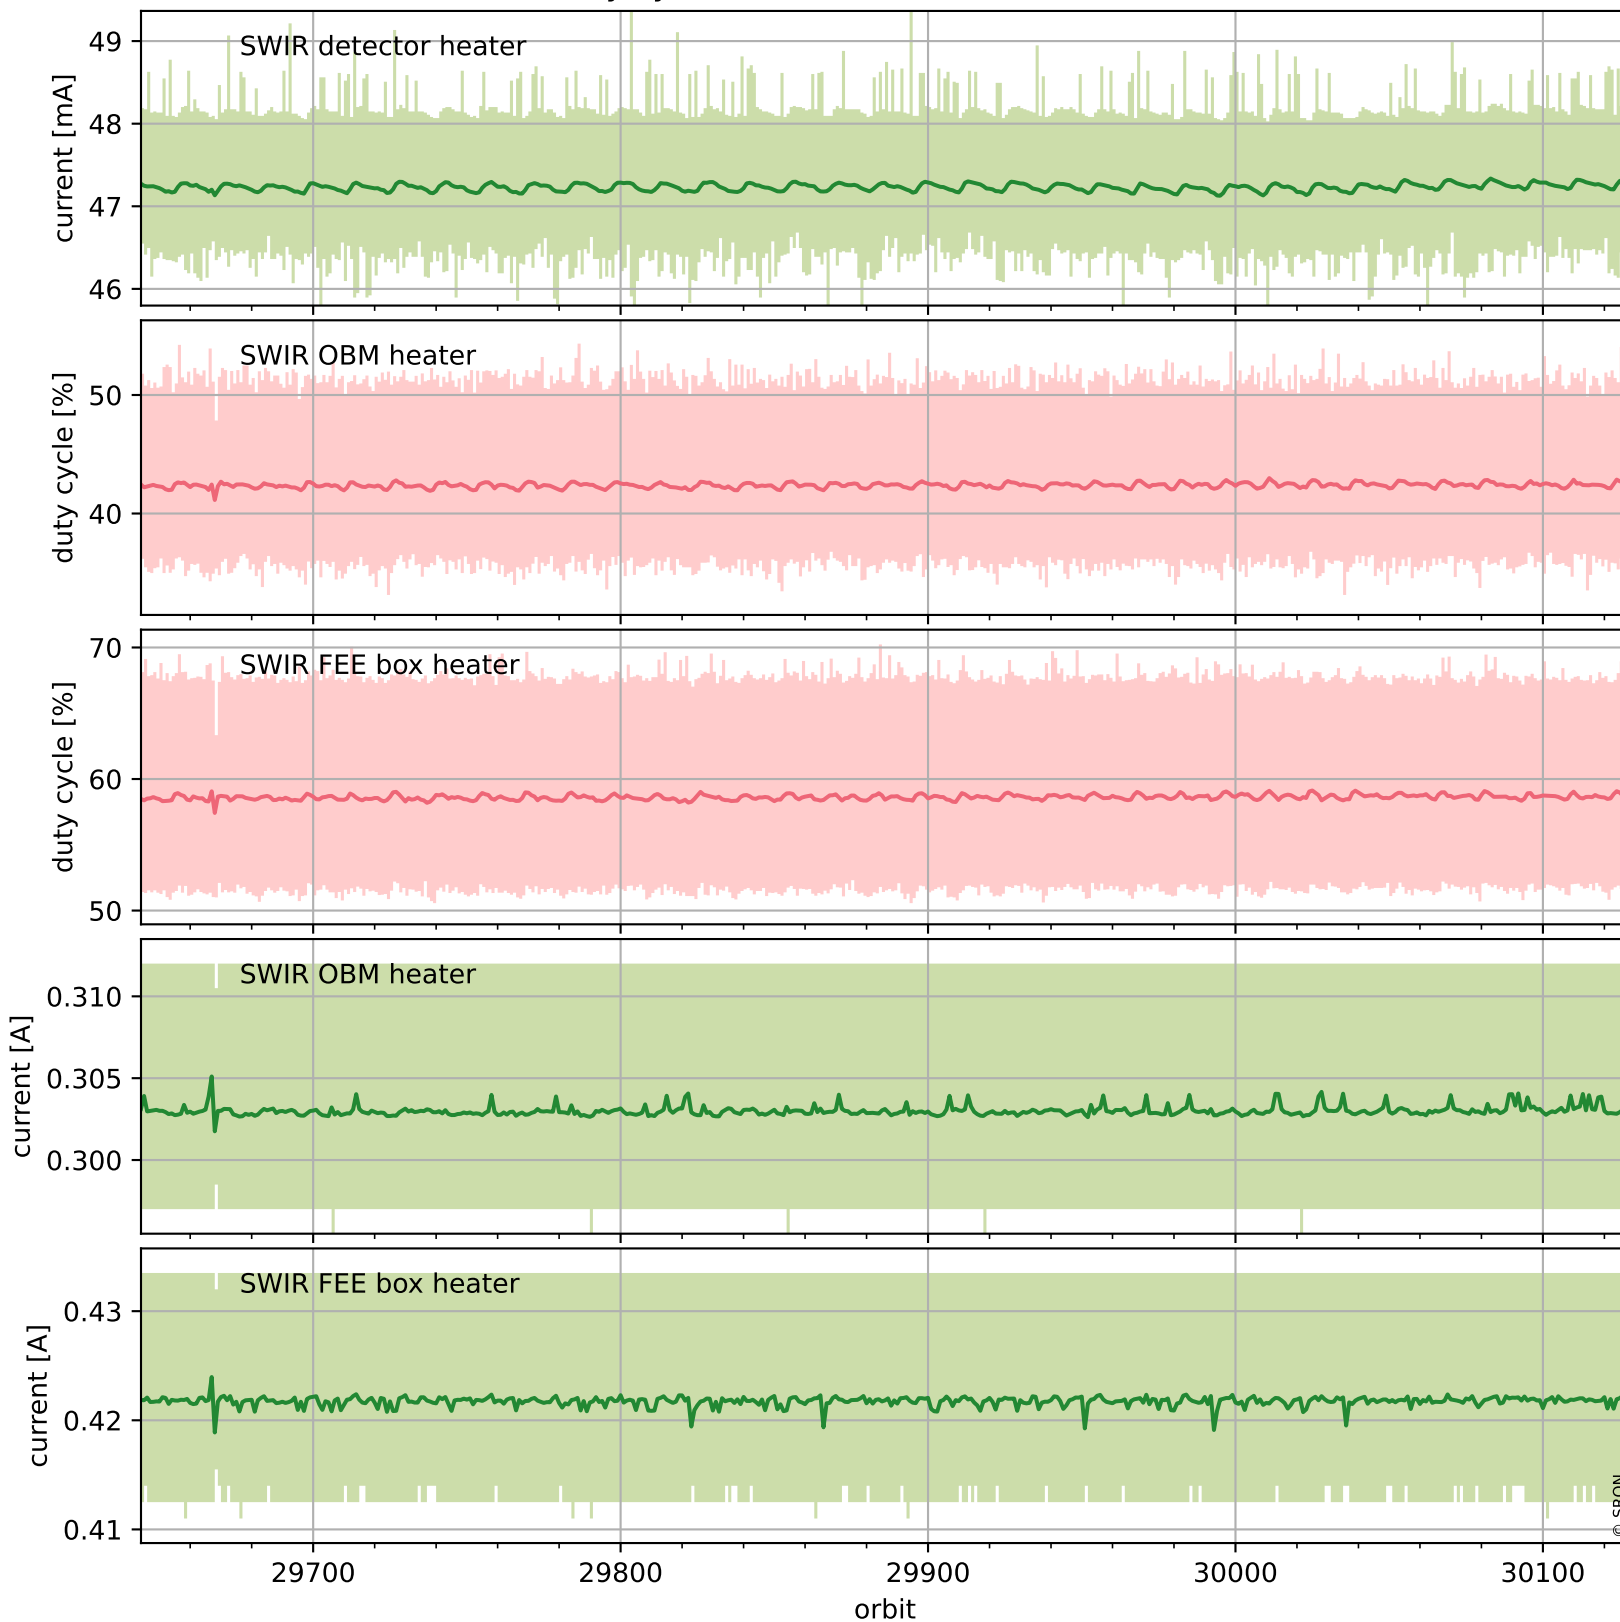

Tropomi SWIR housekeeping data

orbits : [30115, 30128]
coverage : 2023-08-06 / 2023-08-07
created : 2023-08-21T09:44:18

Temperature of sensors relevant for SWIR (one day)

Tropomi SWIR housekeeping data

orbits : [29644, 30128]
coverage : 2023-07-03 / 2023-08-07
created : 2023-08-21T09:44:19

Temperature of sensors relevant for SWIR (last month)

Tropomi SWIR housekeeping data

orbits : [30115, 30128]
coverage : 2023-08-06 / 2023-08-07
created : 2023-08-21T09:44:19

Current and duty cycle of 3 heaters relevant for SWIR (one day)

Tropomi SWIR housekeeping data

orbits : [29644, 30128]
coverage : 2023-07-03 / 2023-08-07
created : 2023-08-21T09:44:19

Current and duty cycle of 3 heaters relevant for SWIR (last month)

Tropomi SWIR housekeeping data

orbits : [30115, 30128]
coverage : 2023-08-06 / 2023-08-07
created : 2023-08-21T09:44:20

Temperature of sensors at the SWIR front-end electronics (one day)

Tropomi SWIR housekeeping data

orbits : [29644, 30128]
coverage : 2023-07-03 / 2023-08-07
created : 2023-08-21T09:44:20