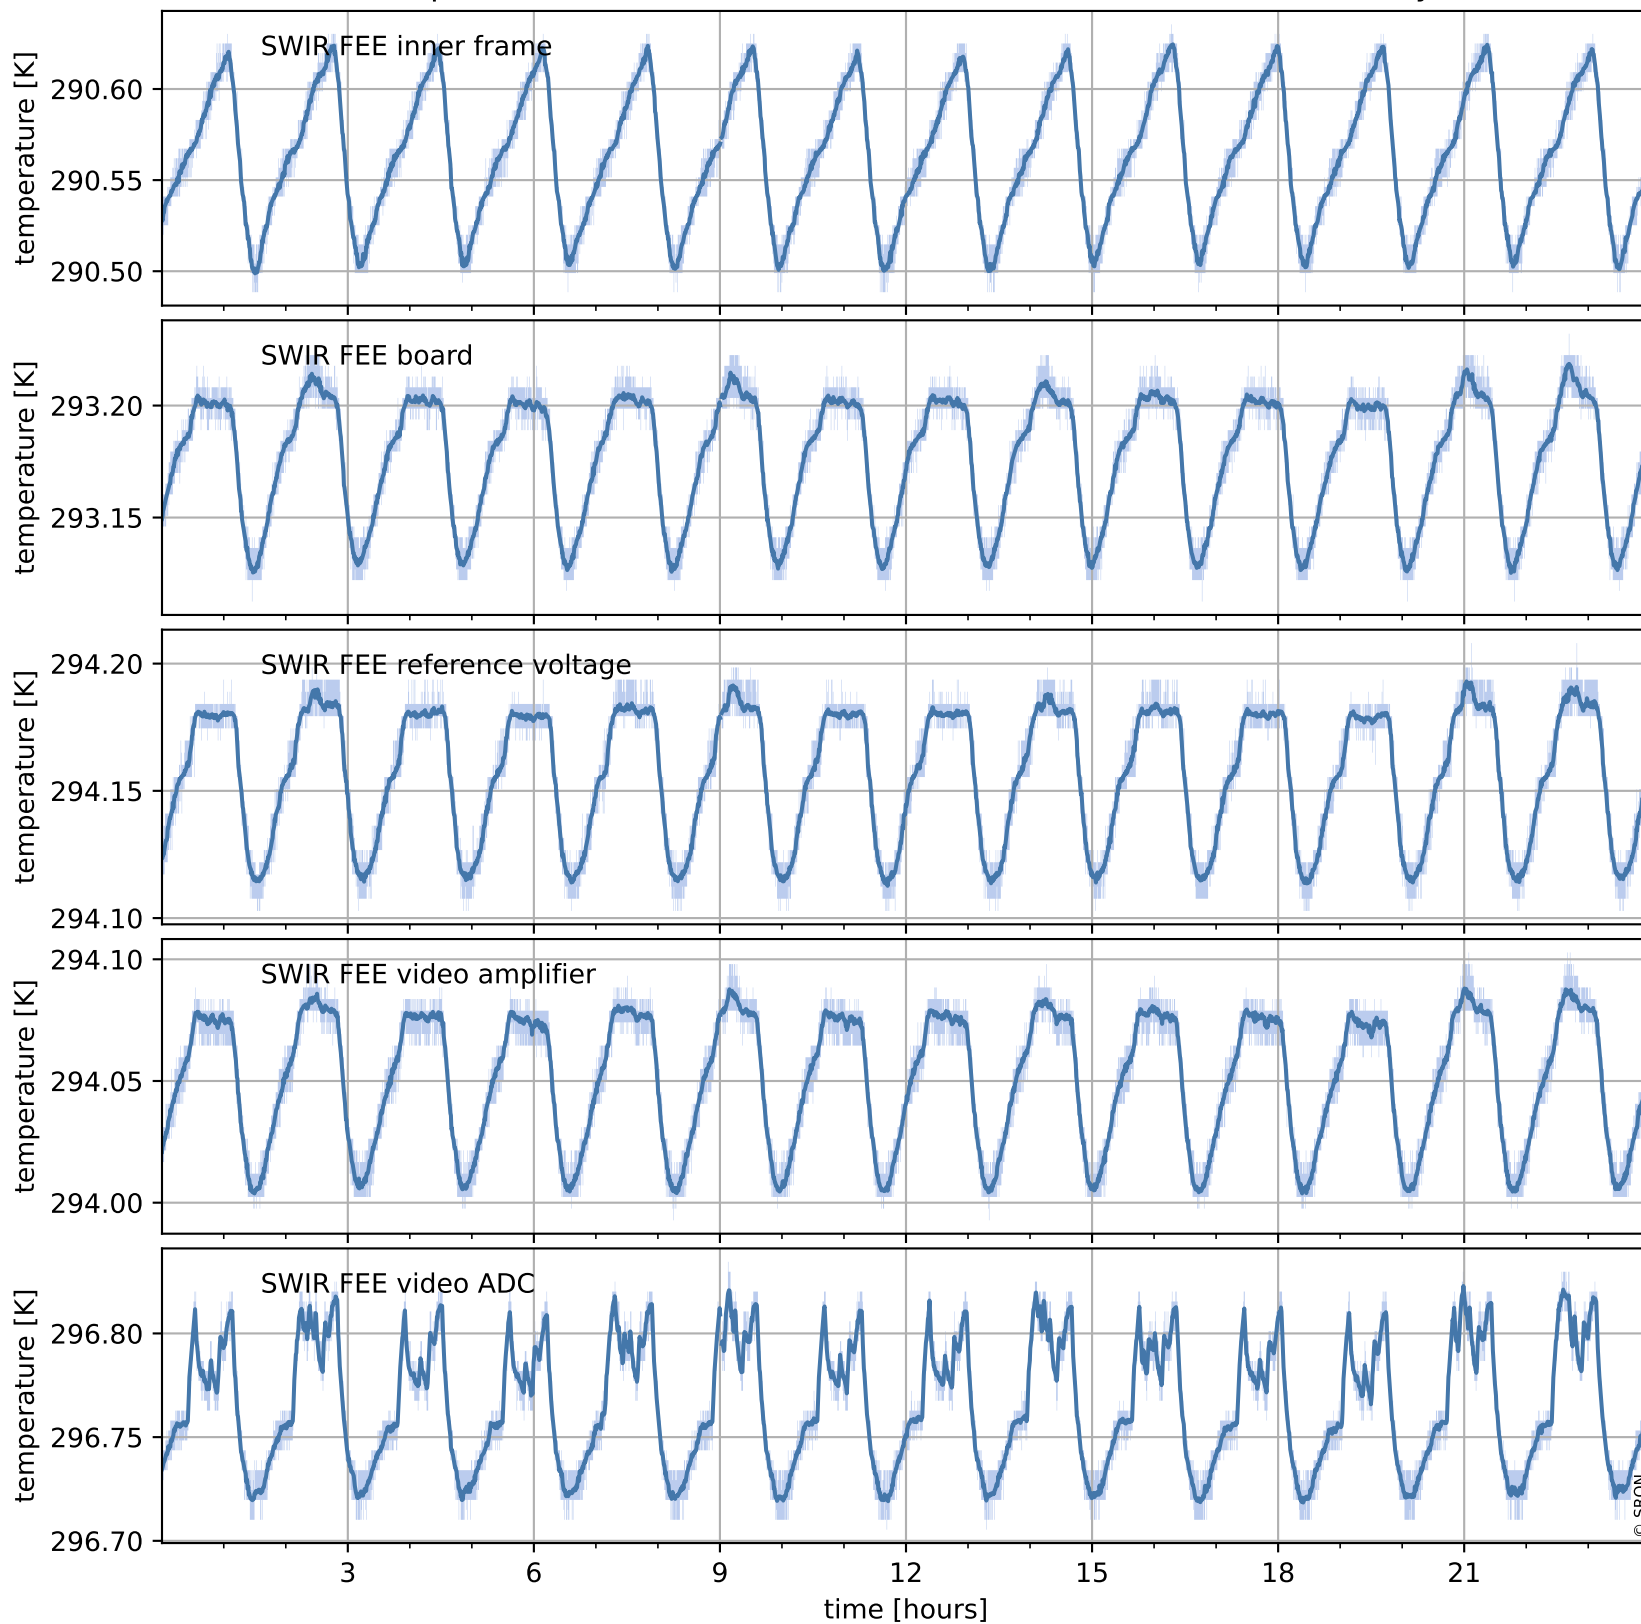

Tropomi SWIR housekeeping data

orbits : [30115, 30128]
coverage : 2023-08-06 / 2023-08-07
created : 2023-08-21T09:44:20

Temperature of sensors at the SWIR front-end electronics (one day)