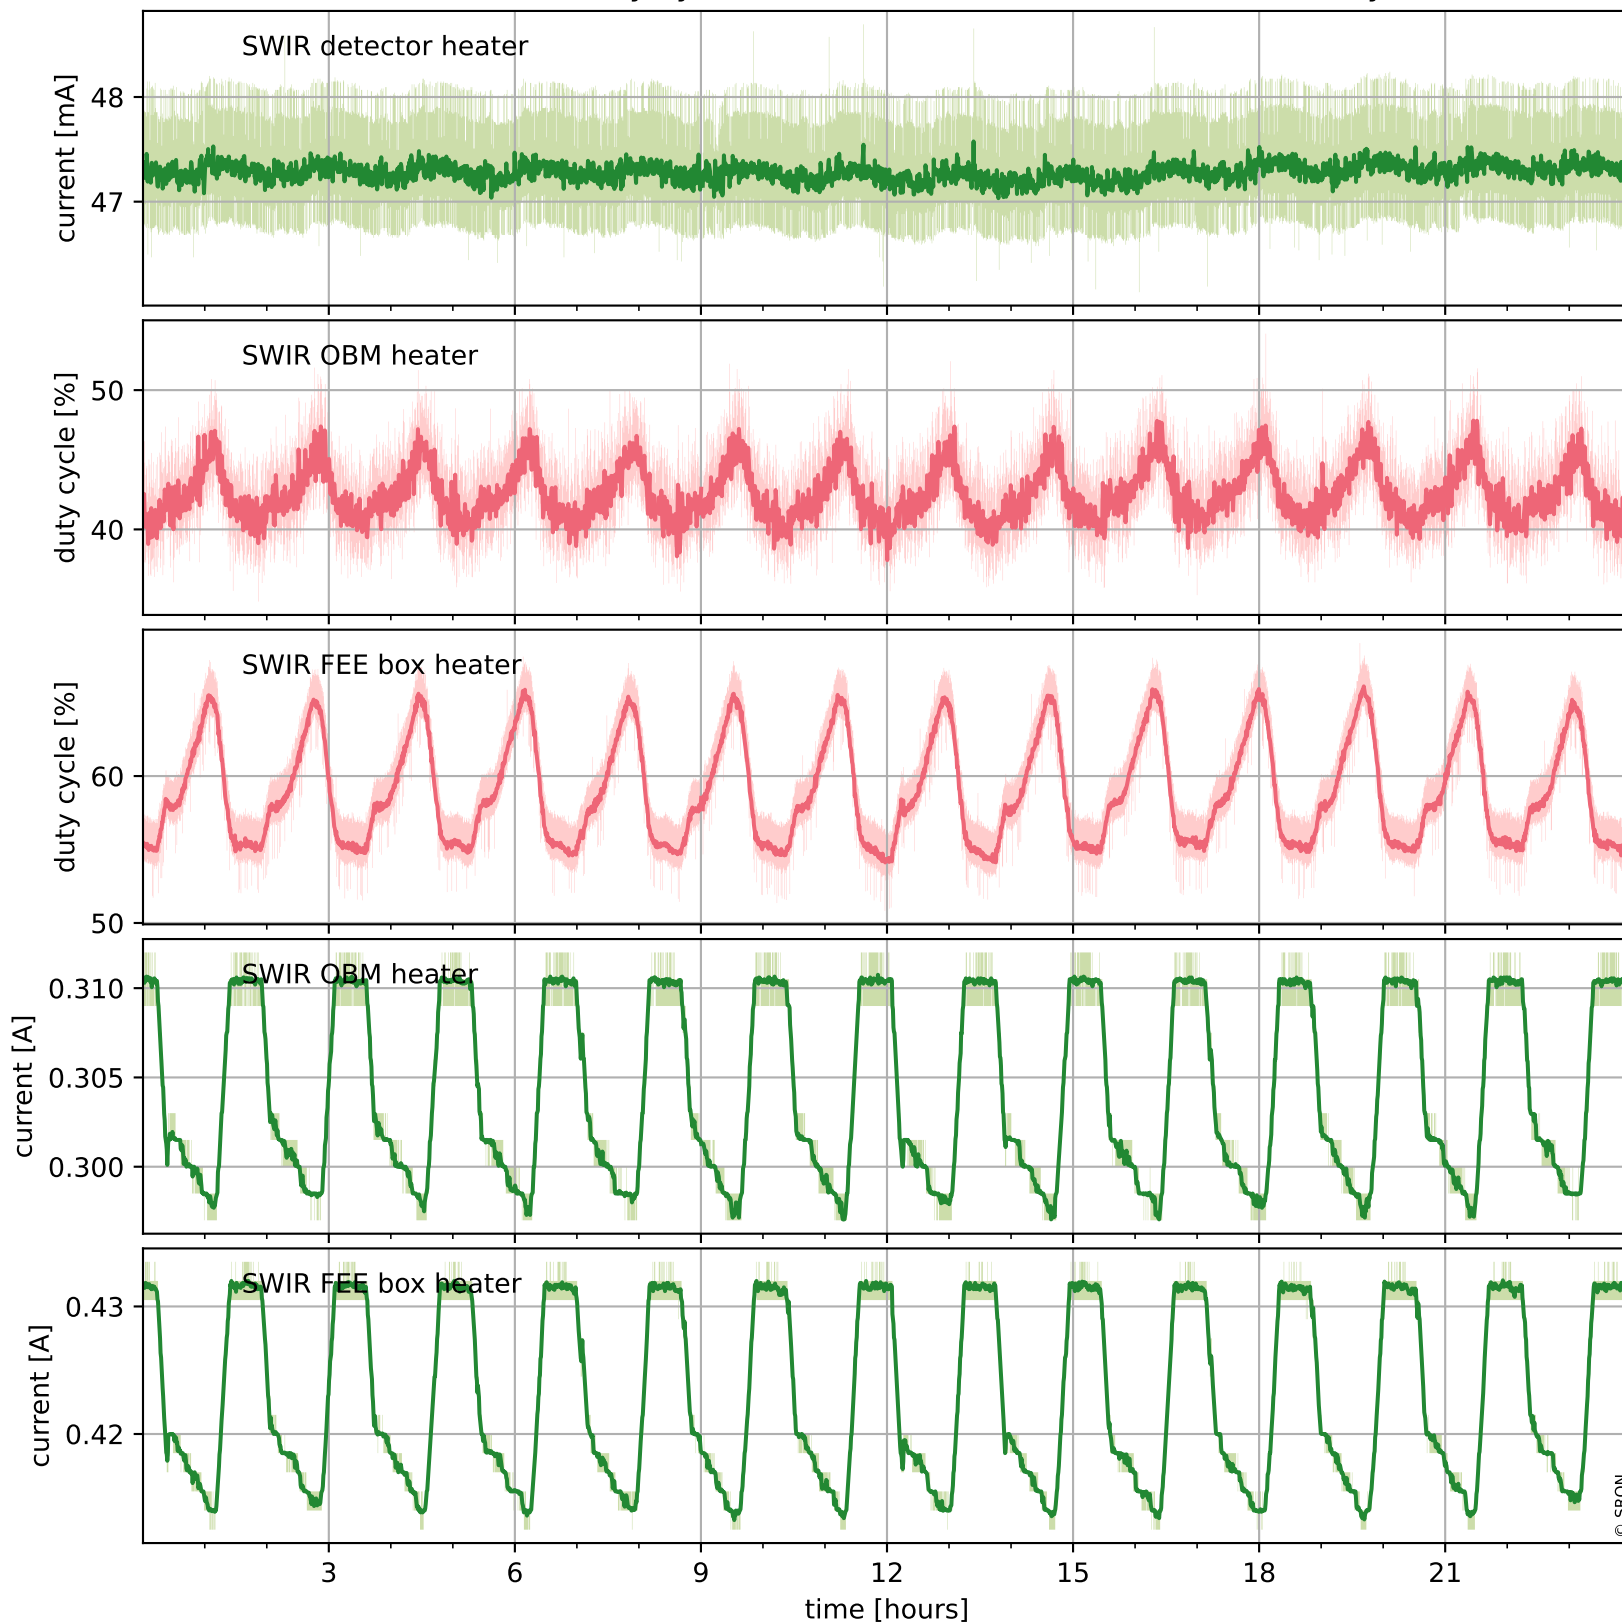

Tropomi SWIR housekeeping data

orbits : [30115, 30128]
coverage : 2023-08-06 / 2023-08-07
created : 2023-08-21T09:44:18

Temperature of sensors relevant for SWIR (one day)

Tropomi SWIR housekeeping data

orbits : [29644, 30128]
coverage : 2023-07-03 / 2023-08-07
created : 2023-08-21T09:44:19

Temperature of sensors relevant for SWIR (last month)

Tropomi SWIR housekeeping data

orbits : [30115, 30128]
coverage : 2023-08-06 / 2023-08-07
created : 2023-08-21T09:44:19

Current and duty cycle of 3 heaters relevant for SWIR (one day)

Tropomi SWIR housekeeping data

orbits : [29644, 30128]
coverage : 2023-07-03 / 2023-08-07
created : 2023-08-21T09:44:19

Current and duty cycle of 3 heaters relevant for SWIR (last month)

Tropomi SWIR housekeeping data