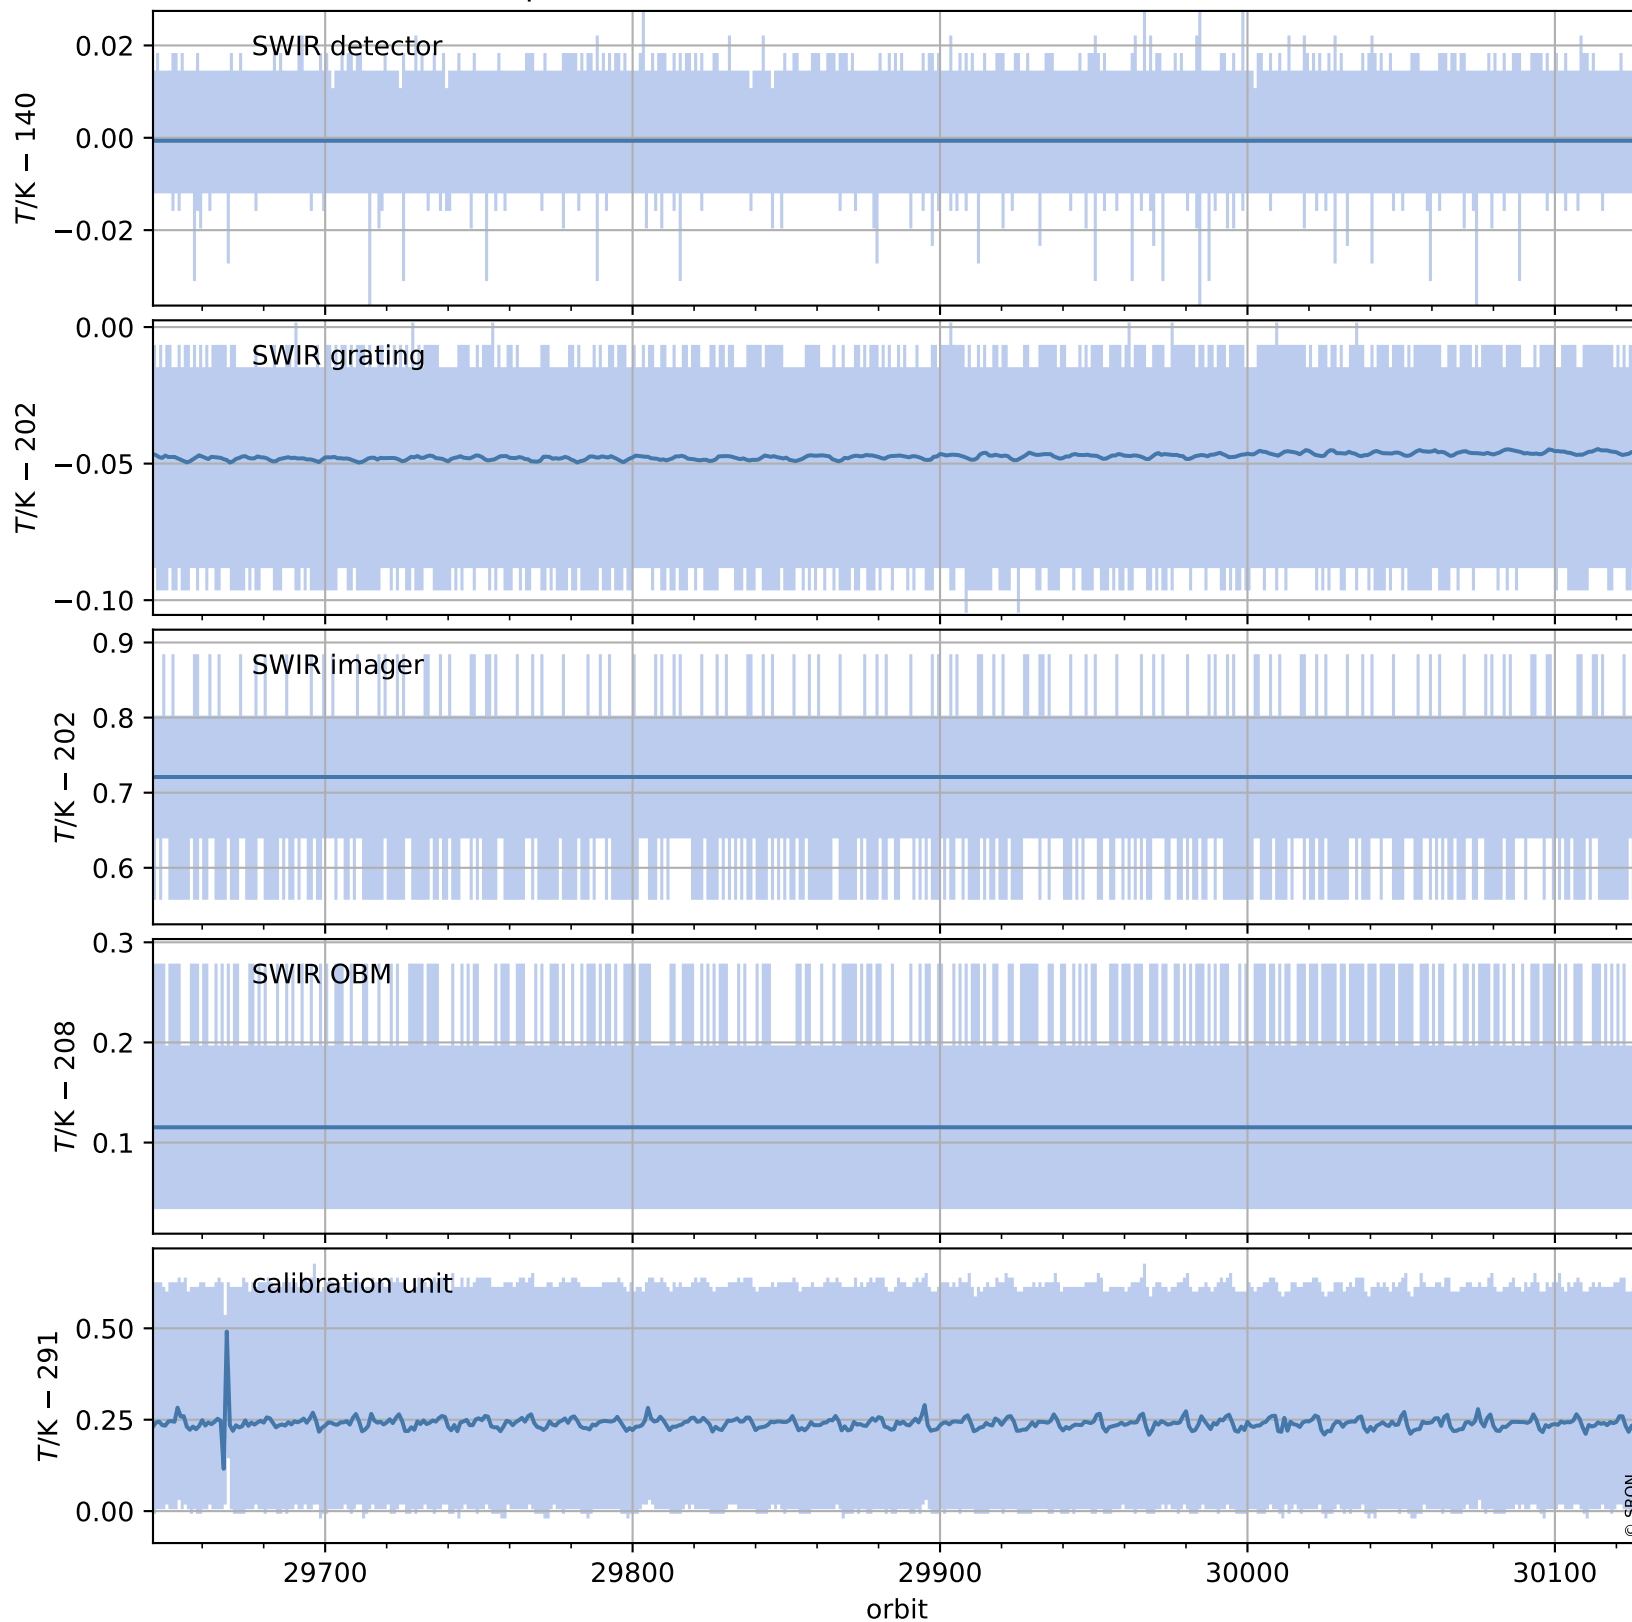

Tropomi SWIR housekeeping data

orbits : [30115, 30128]
coverage : 2023-08-06 / 2023-08-07
created : 2023-08-21T09:44:18

Temperature of sensors relevant for SWIR (one day)

Tropomi SWIR housekeeping data

orbits : [29644, 30128]
coverage : 2023-07-03 / 2023-08-07
created : 2023-08-21T09:44:19

Temperature of sensors relevant for SWIR (last month)

Tropomi SWIR housekeeping data

orbits : [30115, 30128]
coverage : 2023-08-06 / 2023-08-07
created : 2023-08-21T09:44:19

Current and duty cycle of 3 heaters relevant for SWIR (one day)

Tropomi SWIR housekeeping data

orbits : [29644, 30128]
coverage : 2023-07-03 / 2023-08-07
created : 2023-08-21T09:44:19

Current and duty cycle of 3 heaters relevant for SWIR (last month)

Tropomi SWIR housekeeping data

orbits : [30115, 30128]
coverage : 2023-08-06 / 2023-08-07
created : 2023-08-21T09:44:20

Temperature of sensors at the SWIR front-end electronics (one day)

Tropomi SWIR housekeeping data

orbits : [29644, 30128]
coverage : 2023-07-03 / 2023-08-07
created : 2023-08-21T09:44:20