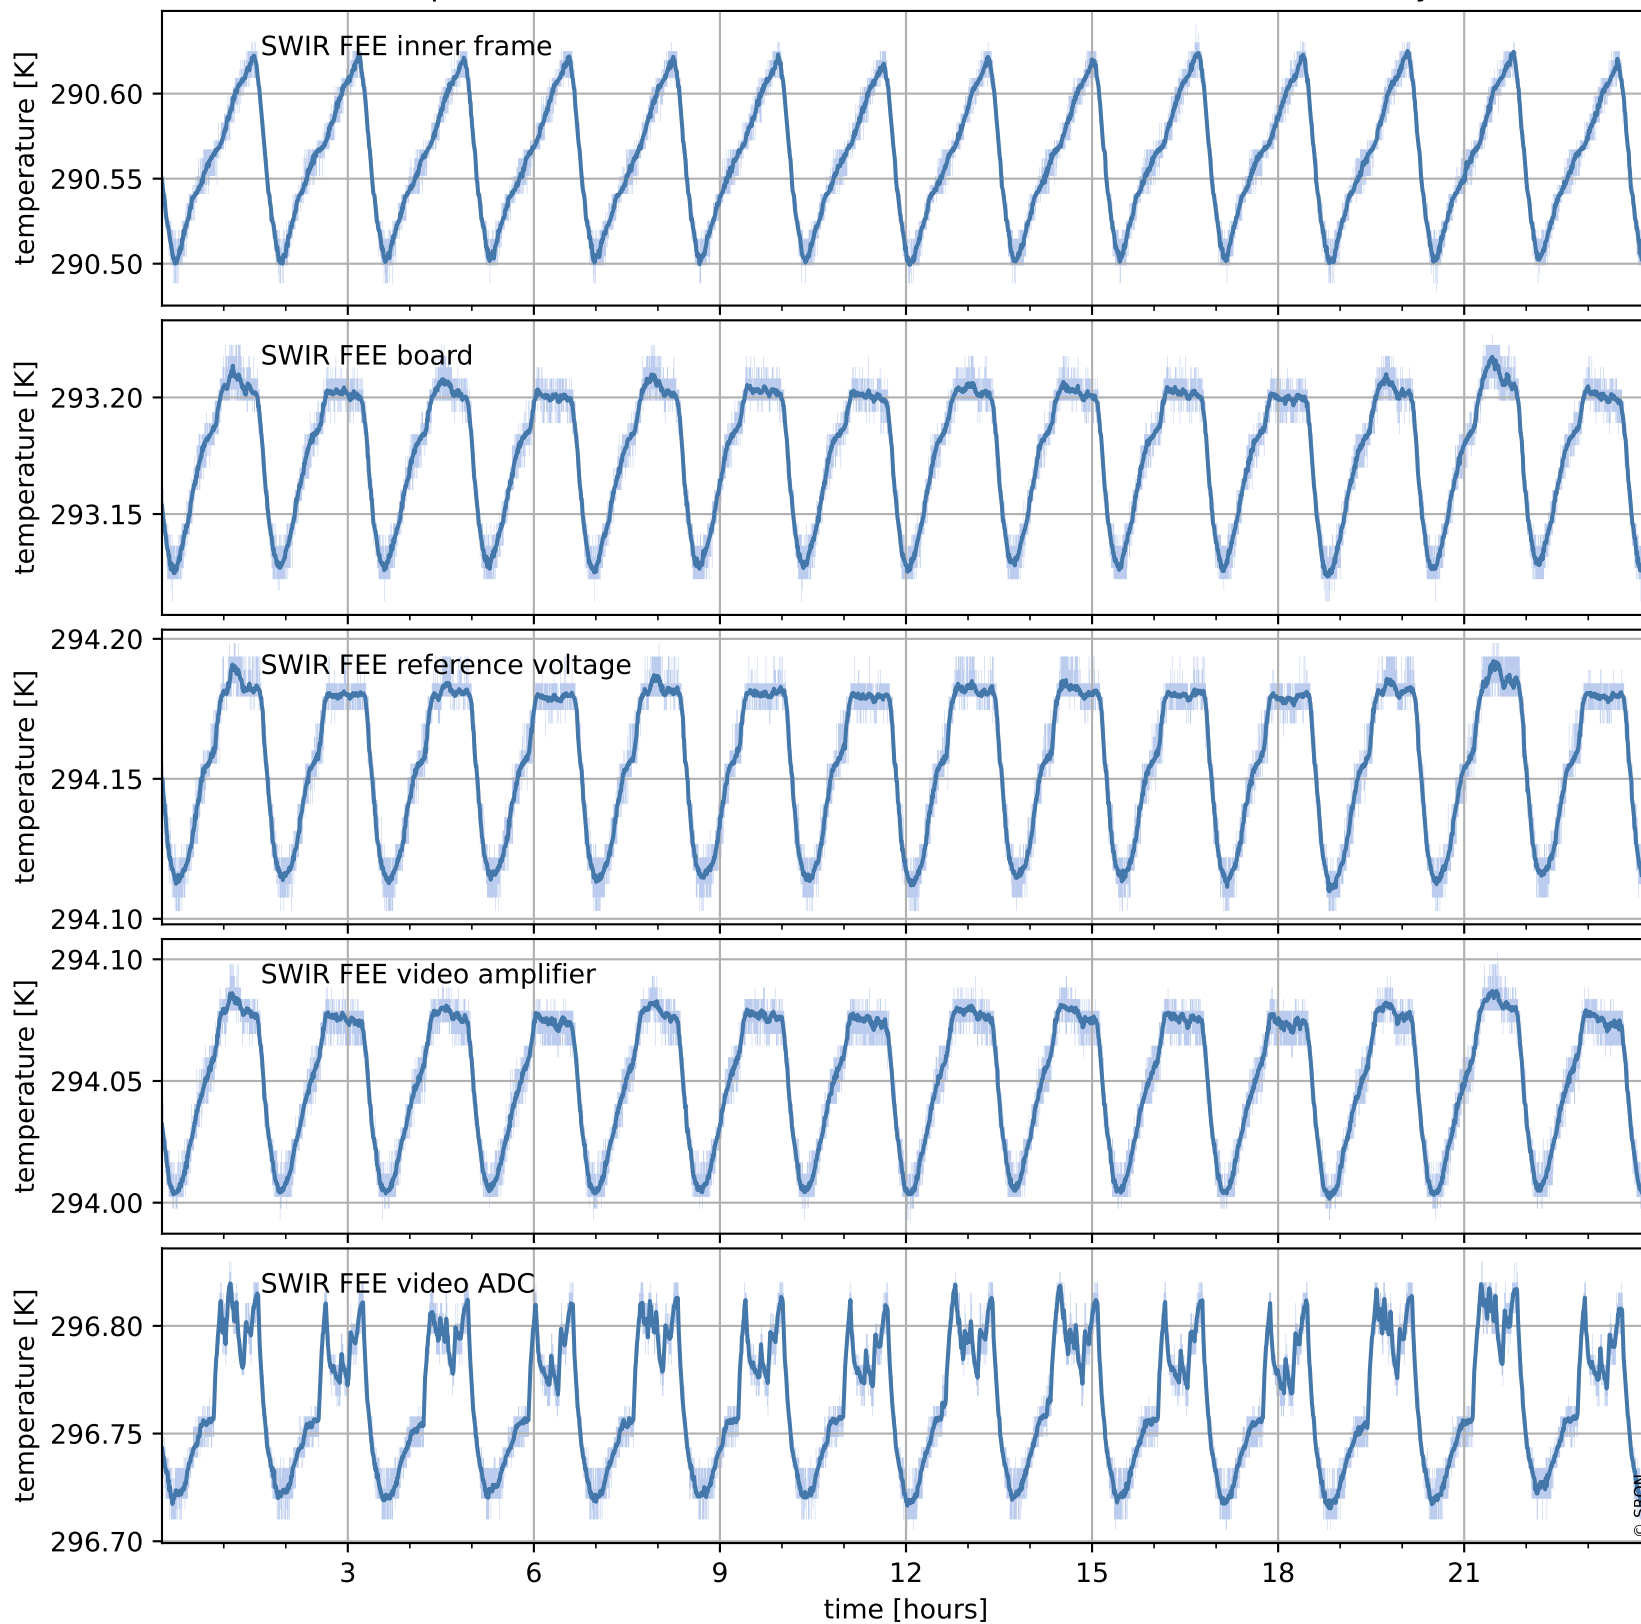

Tropomi SWIR housekeeping data

orbits : [30172, 30185]
coverage : 2023-08-10 / 2023-08-11
created : 2023-08-21T09:44:24

Temperature of sensors at the SWIR front-end electronics (one day)