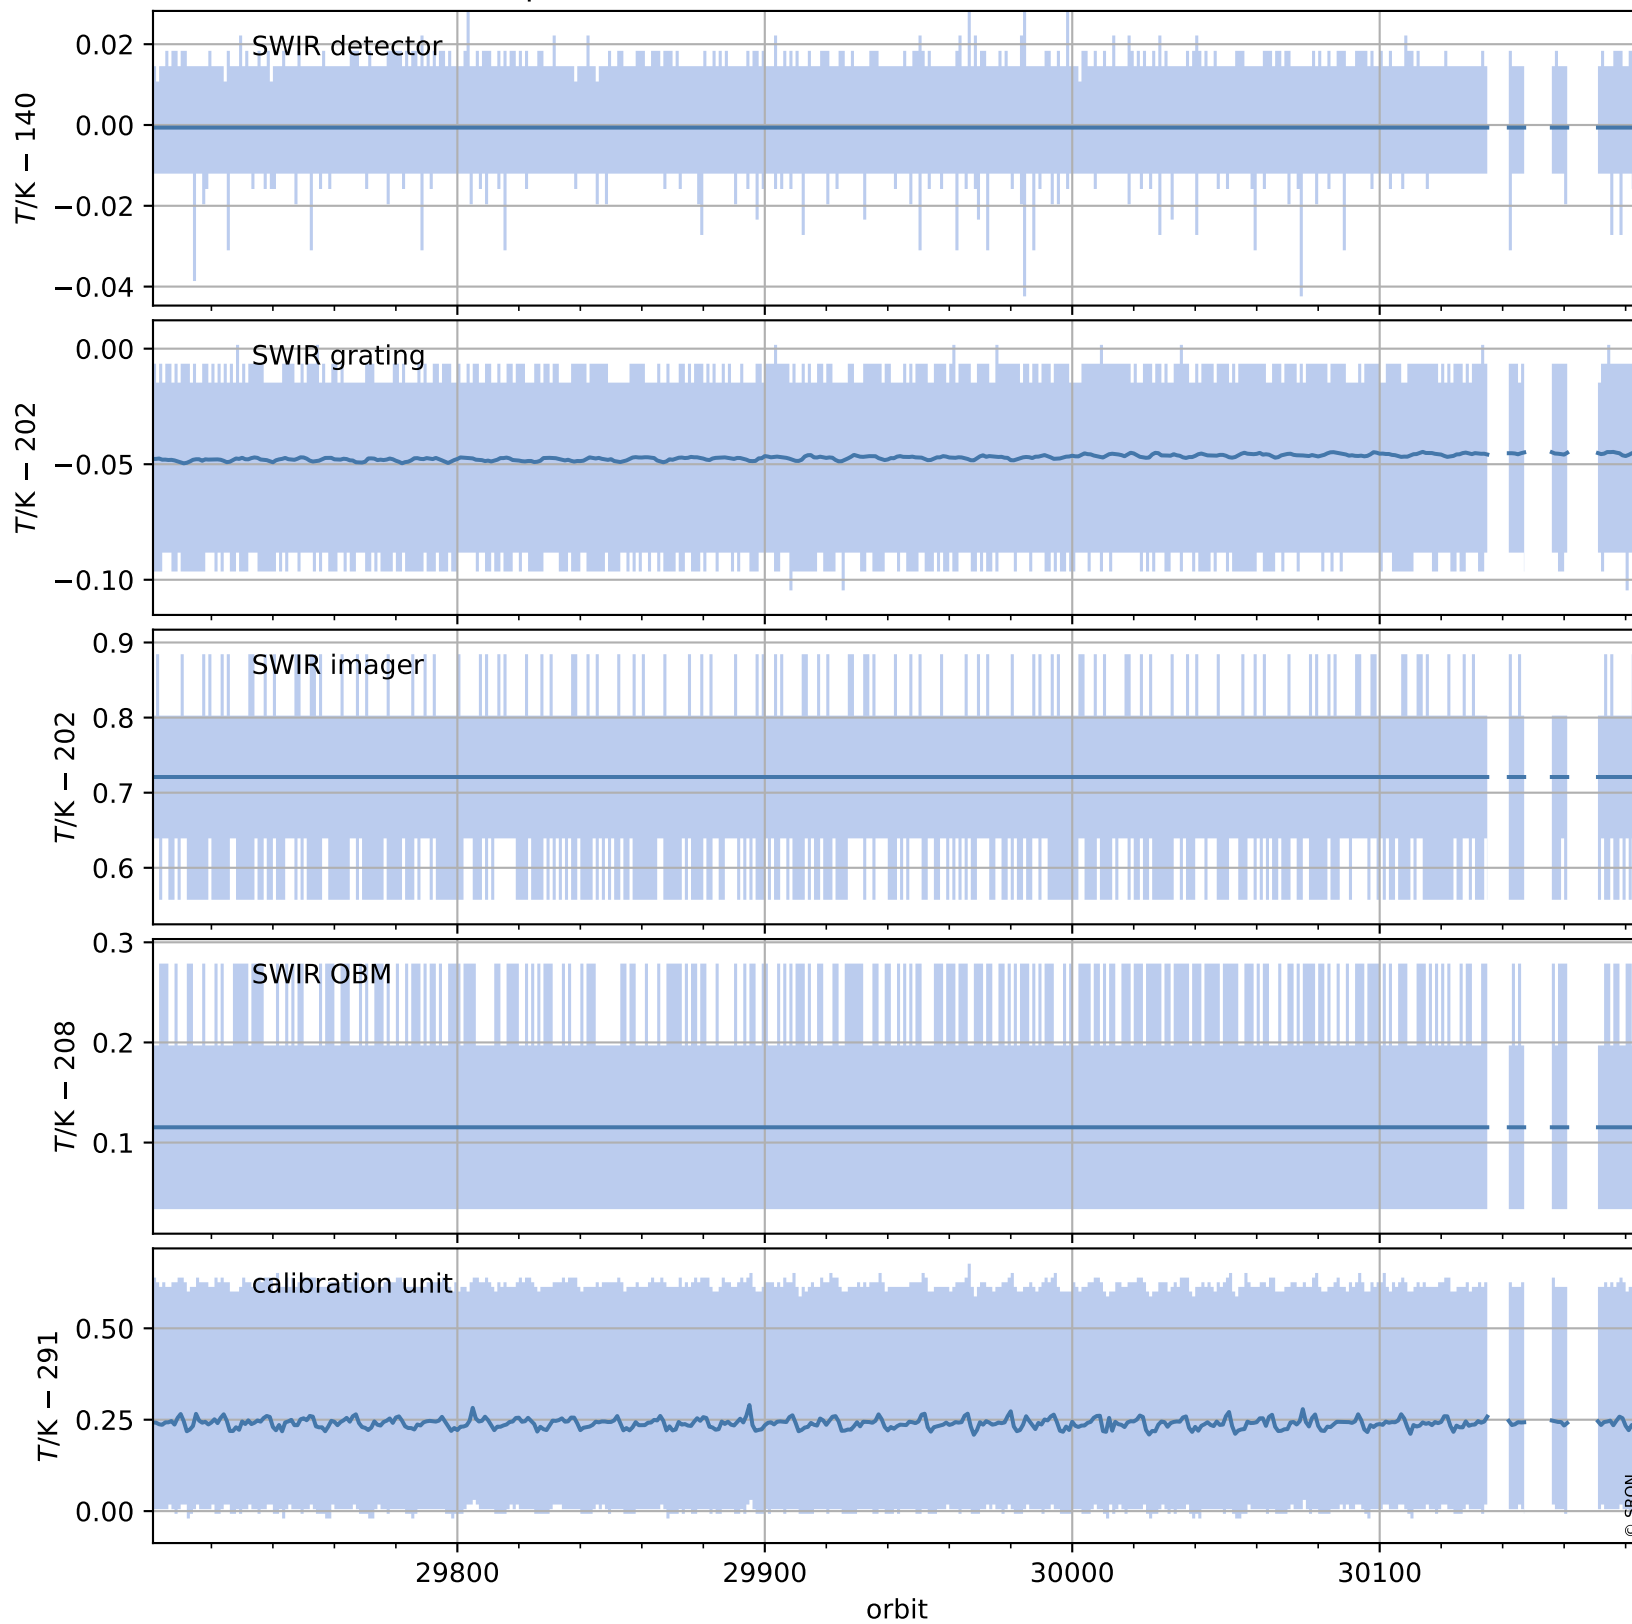

Tropomi SWIR housekeeping data

orbits : [30172, 30185]
coverage : 2023-08-10 / 2023-08-11
created : 2023-08-21T09:44:23

Temperature of sensors relevant for SWIR (one day)

Tropomi SWIR housekeeping data

orbits : [29701, 30185]
coverage : 2023-07-07 / 2023-08-11
created : 2023-08-21T09:44:23

Temperature of sensors relevant for SWIR (last month)

Tropomi SWIR housekeeping data

orbits : [30172, 30185]
coverage : 2023-08-10 / 2023-08-11
created : 2023-08-21T09:44:24

Current and duty cycle of 3 heaters relevant for SWIR (one day)

Tropomi SWIR housekeeping data

orbits : [29701, 30185]
coverage : 2023-07-07 / 2023-08-11
created : 2023-08-21T09:44:24

Current and duty cycle of 3 heaters relevant for SWIR (last month)

Tropomi SWIR housekeeping data

orbits : [30172, 30185]
coverage : 2023-08-10 / 2023-08-11
created : 2023-08-21T09:44:24

Temperature of sensors at the SWIR front-end electronics (one day)

Tropomi SWIR housekeeping data

orbits : [29701, 30185]
coverage : 2023-07-07 / 2023-08-11
created : 2023-08-21T09:44:25