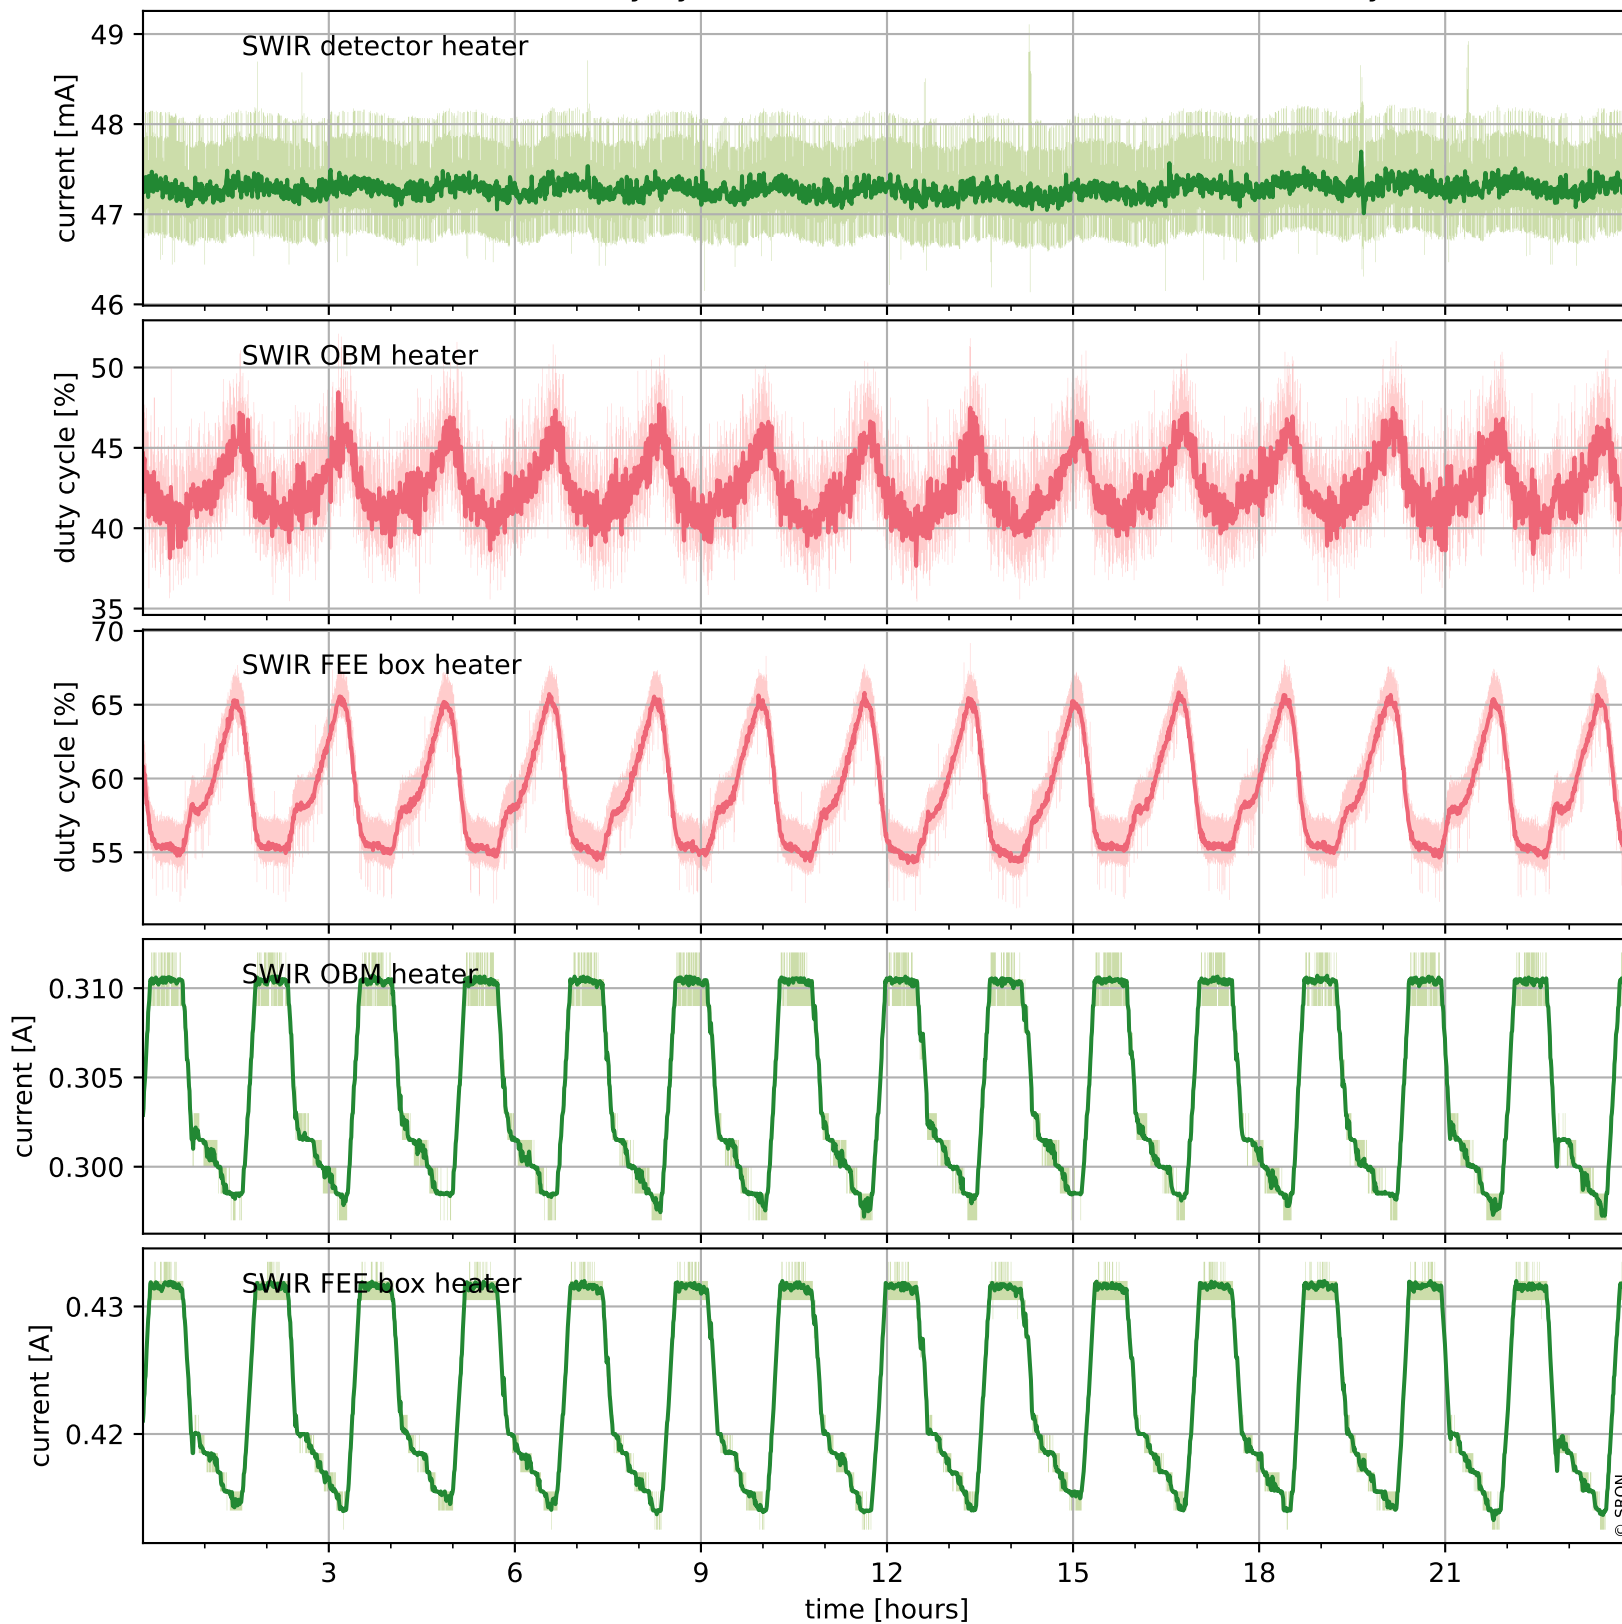

Tropomi SWIR housekeeping data

orbits : [30172, 30185]
coverage : 2023-08-10 / 2023-08-11
created : 2023-08-21T09:44:23

Temperature of sensors relevant for SWIR (one day)

Tropomi SWIR housekeeping data

orbits : [29701, 30185]
coverage : 2023-07-07 / 2023-08-11
created : 2023-08-21T09:44:23

Temperature of sensors relevant for SWIR (last month)

Tropomi SWIR housekeeping data

orbits : [30172, 30185]
coverage : 2023-08-10 / 2023-08-11
created : 2023-08-21T09:44:24

Current and duty cycle of 3 heaters relevant for SWIR (one day)

Tropomi SWIR housekeeping data

orbits : [29701, 30185]
coverage : 2023-07-07 / 2023-08-11
created : 2023-08-21T09:44:24

Current and duty cycle of 3 heaters relevant for SWIR (last month)

Tropomi SWIR housekeeping data