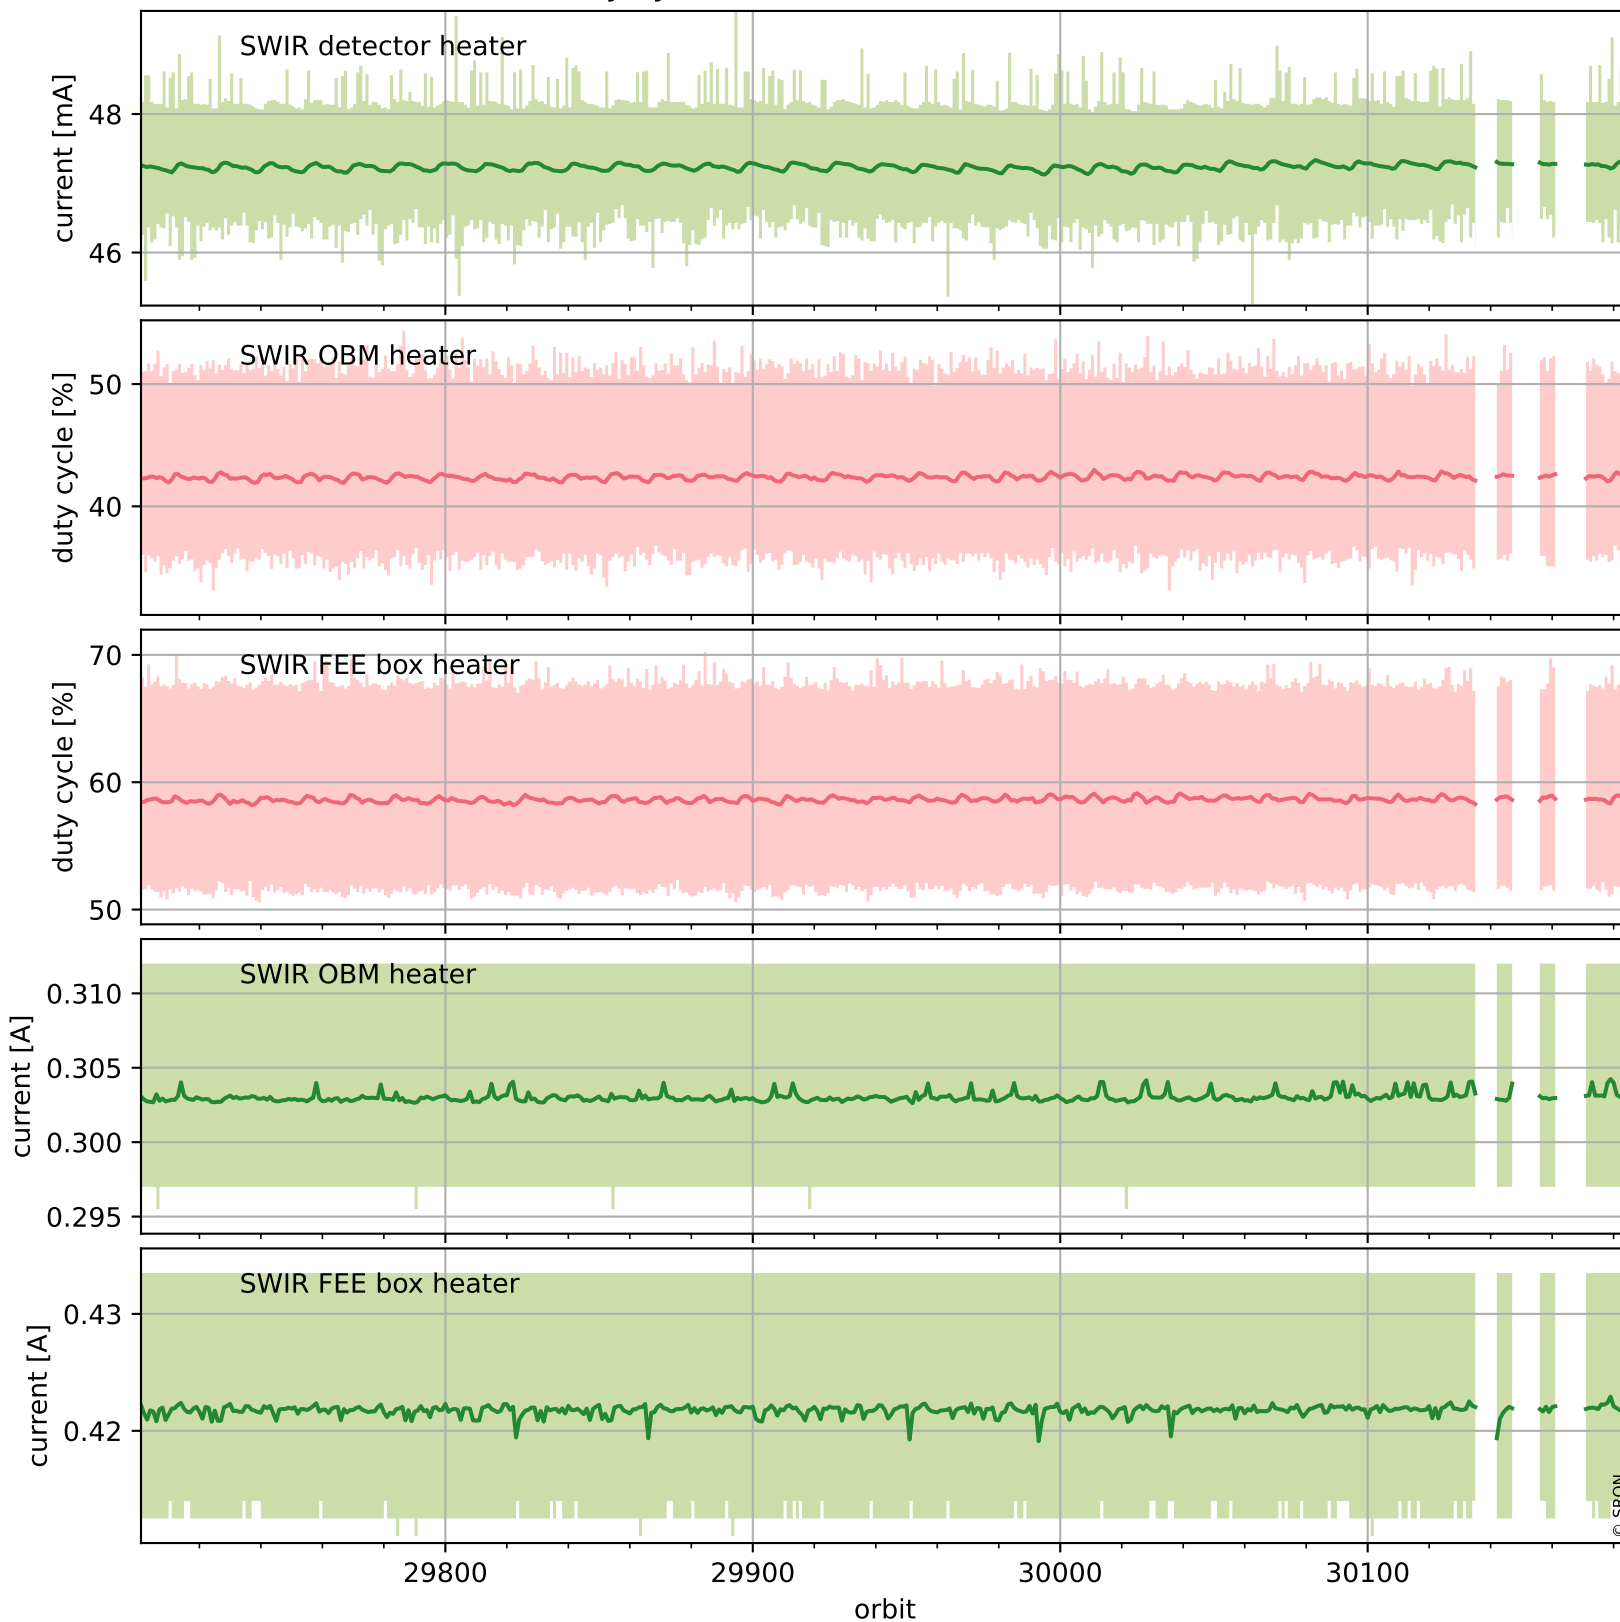

Tropomi SWIR housekeeping data

orbits : [30172, 30185]
coverage : 2023-08-10 / 2023-08-11
created : 2023-08-21T09:44:23

Temperature of sensors relevant for SWIR (one day)

Tropomi SWIR housekeeping data

orbits : [29701, 30185]
coverage : 2023-07-07 / 2023-08-11
created : 2023-08-21T09:44:23

Temperature of sensors relevant for SWIR (last month)

Tropomi SWIR housekeeping data

orbits : [30172, 30185]
coverage : 2023-08-10 / 2023-08-11
created : 2023-08-21T09:44:24

Current and duty cycle of 3 heaters relevant for SWIR (one day)

Tropomi SWIR housekeeping data

orbits : [29701, 30185]
coverage : 2023-07-07 / 2023-08-11
created : 2023-08-21T09:44:24

Current and duty cycle of 3 heaters relevant for SWIR (last month)

Tropomi SWIR housekeeping data

orbits : [30172, 30185]
coverage : 2023-08-10 / 2023-08-11
created : 2023-08-21T09:44:24

Temperature of sensors at the SWIR front-end electronics (one day)

Tropomi SWIR housekeeping data

orbits : [29701, 30185]
coverage : 2023-07-07 / 2023-08-11
created : 2023-08-21T09:44:25