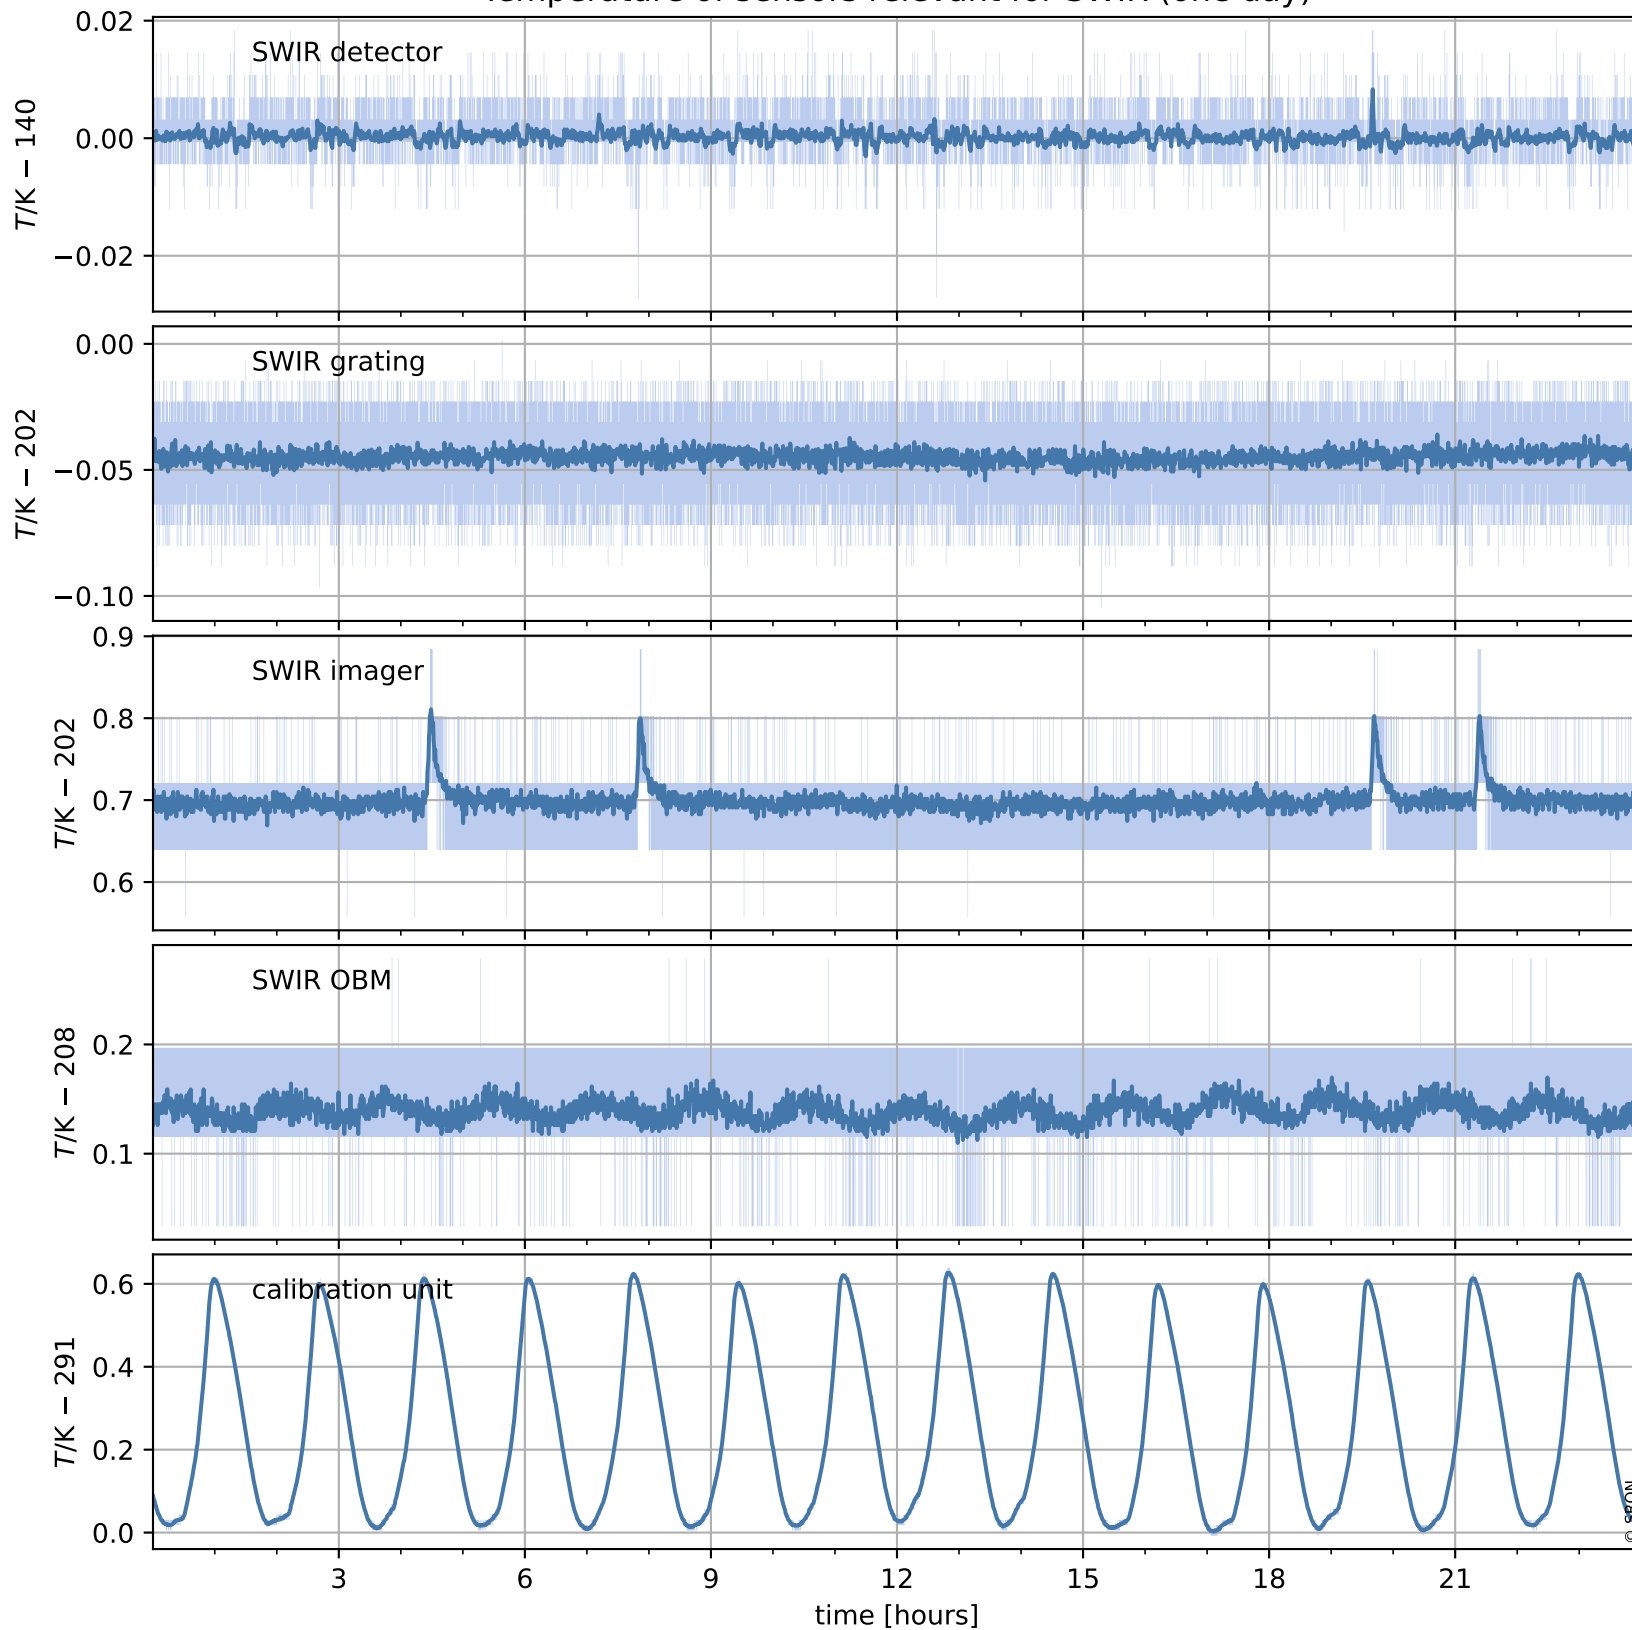

Tropomi SWIR housekeeping data

orbits : [30172, 30185]
coverage : 2023-08-10 / 2023-08-11
created : 2023-08-21T09:44:23

Temperature of sensors relevant for SWIR (one day)

Tropomi SWIR housekeeping data

orbits : [29701, 30185]
coverage : 2023-07-07 / 2023-08-11
created : 2023-08-21T09:44:23

Temperature of sensors relevant for SWIR (last month)

Tropomi SWIR housekeeping data

orbits : [30172, 30185]
coverage : 2023-08-10 / 2023-08-11
created : 2023-08-21T09:44:24

Current and duty cycle of 3 heaters relevant for SWIR (one day)