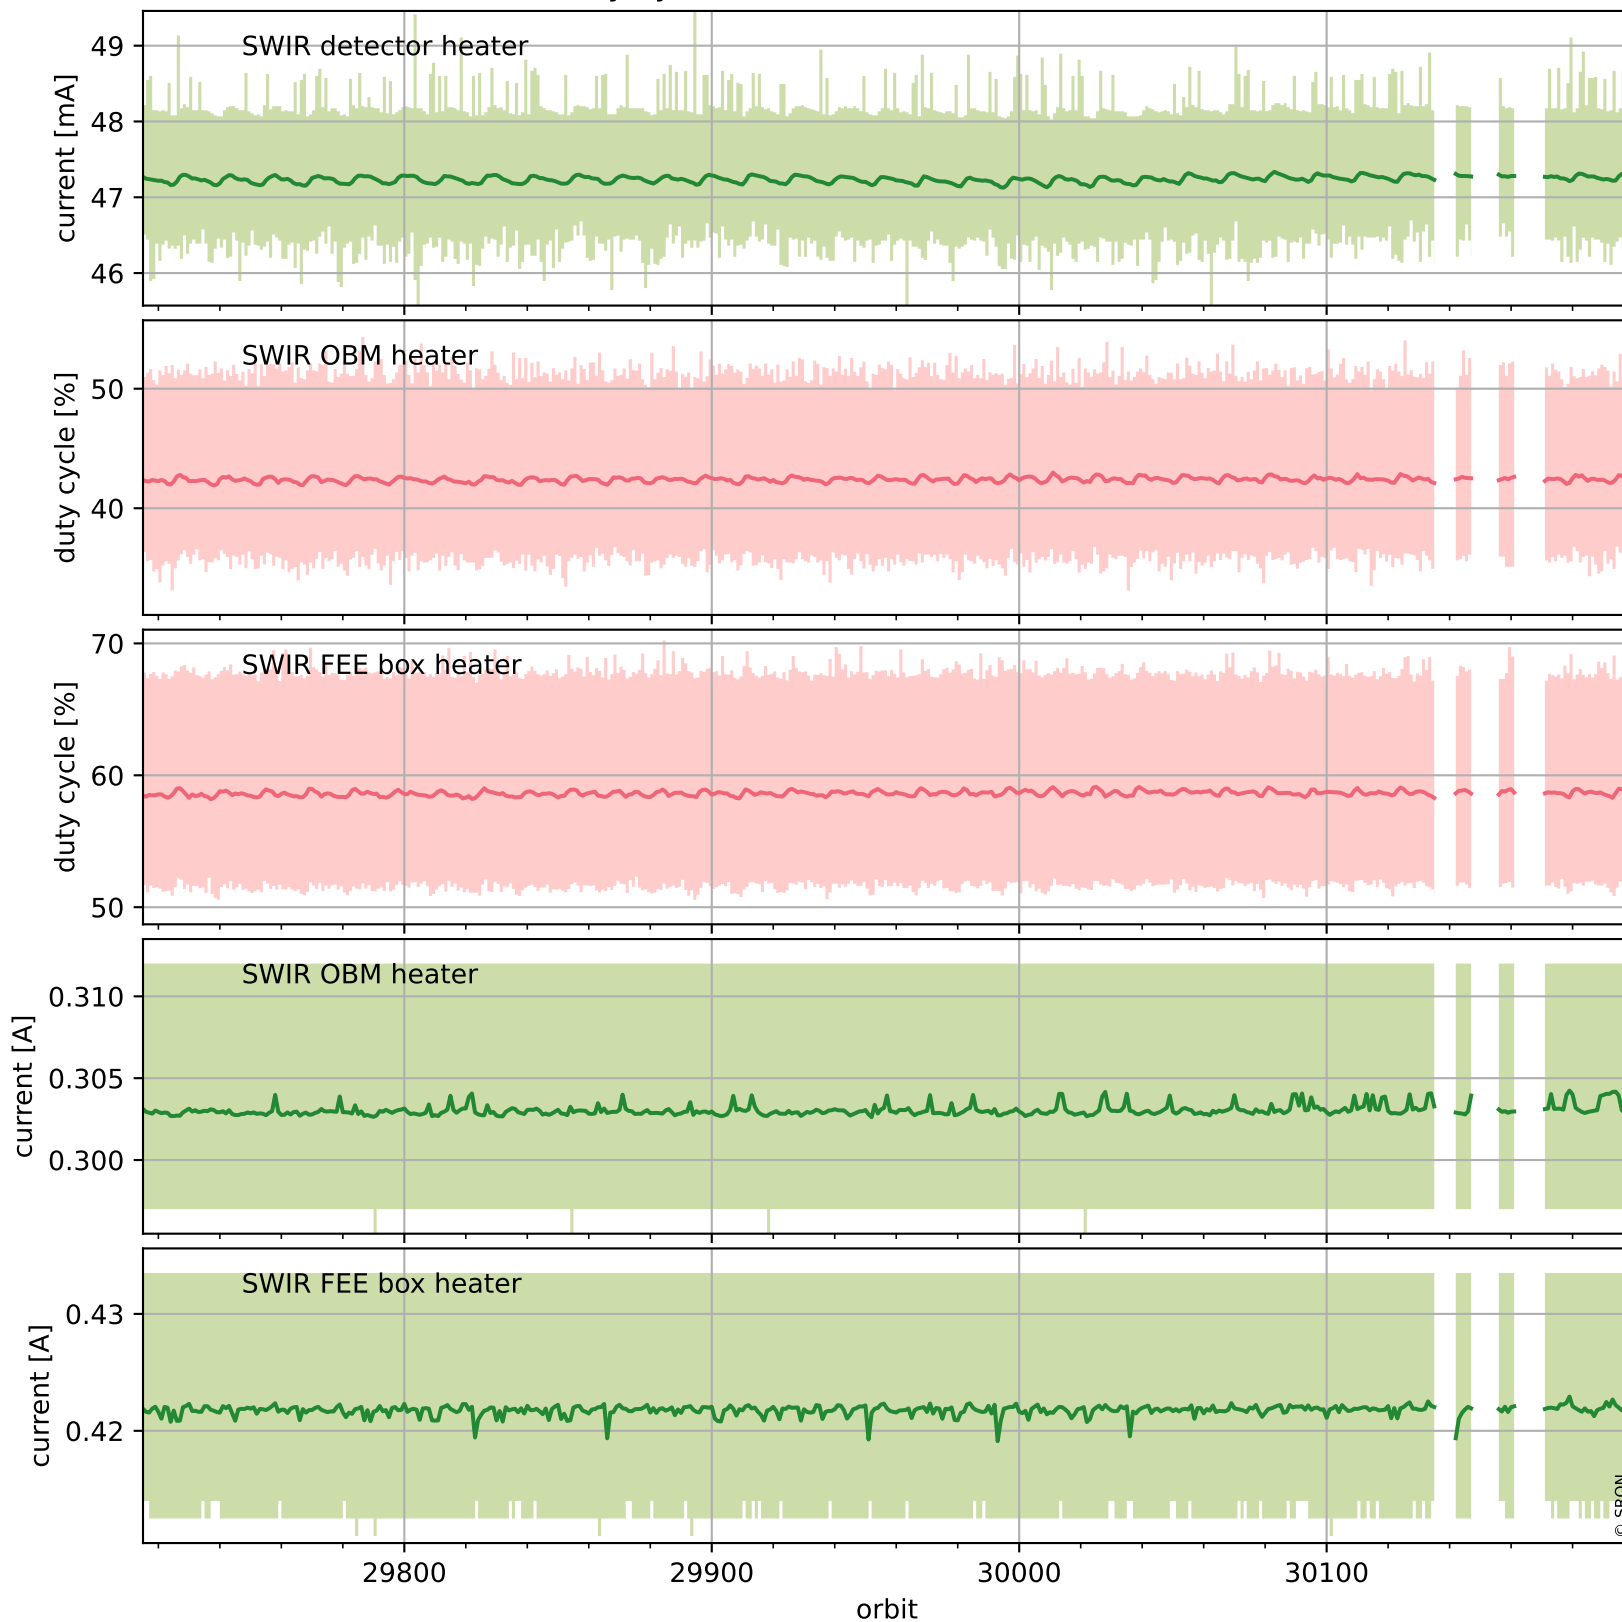

Tropomi SWIR housekeeping data

orbits : [30186, 30199]
coverage : 2023-08-11 / 2023-08-12
created : 2023-08-21T09:44:25

Temperature of sensors relevant for SWIR (one day)

Tropomi SWIR housekeeping data

orbits : [29715, 30199]
coverage : 2023-07-08 / 2023-08-12
created : 2023-08-21T09:44:26

Temperature of sensors relevant for SWIR (last month)

Tropomi SWIR housekeeping data

orbits : [30186, 30199]
coverage : 2023-08-11 / 2023-08-12
created : 2023-08-21T09:44:26

Current and duty cycle of 3 heaters relevant for SWIR (one day)

Tropomi SWIR housekeeping data

orbits : [29715, 30199]
coverage : 2023-07-08 / 2023-08-12
created : 2023-08-21T09:44:27

Current and duty cycle of 3 heaters relevant for SWIR (last month)

Tropomi SWIR housekeeping data

orbits : [30186, 30199]
coverage : 2023-08-11 / 2023-08-12
created : 2023-08-21T09:44:27

Temperature of sensors at the SWIR front-end electronics (one day)

Tropomi SWIR housekeeping data

orbits : [29715, 30199]
coverage : 2023-07-08 / 2023-08-12
created : 2023-08-21T09:44:27