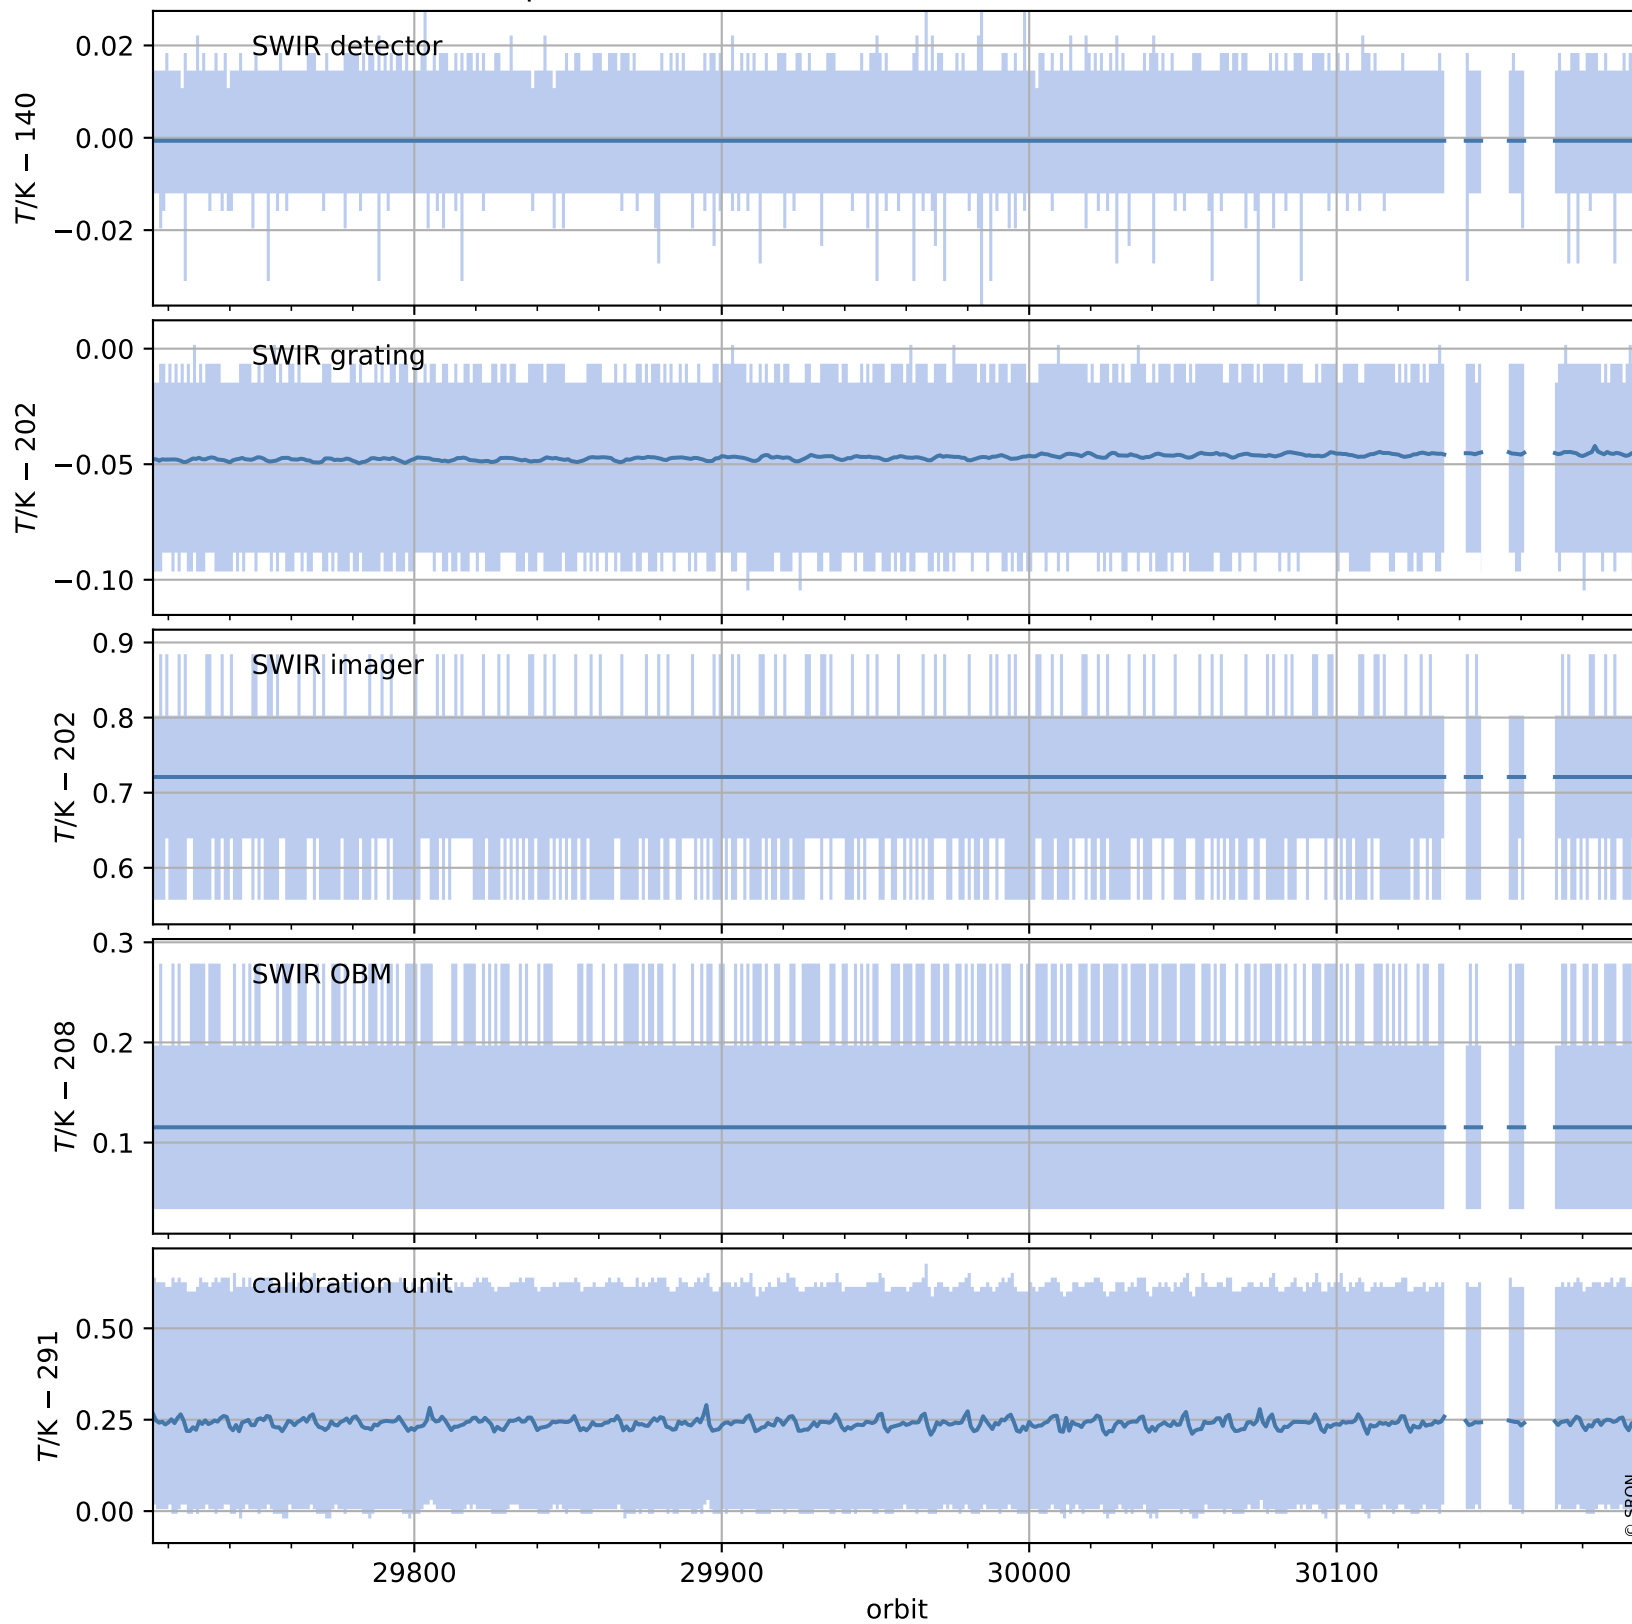

Tropomi SWIR housekeeping data

orbits : [30186, 30199]
coverage : 2023-08-11 / 2023-08-12
created : 2023-08-21T09:44:25

Temperature of sensors relevant for SWIR (one day)

Tropomi SWIR housekeeping data

orbits : [29715, 30199]
coverage : 2023-07-08 / 2023-08-12
created : 2023-08-21T09:44:26

Temperature of sensors relevant for SWIR (last month)

Tropomi SWIR housekeeping data

orbits : [30186, 30199]
coverage : 2023-08-11 / 2023-08-12
created : 2023-08-21T09:44:26

Current and duty cycle of 3 heaters relevant for SWIR (one day)

Tropomi SWIR housekeeping data

orbits : [29715, 30199]
coverage : 2023-07-08 / 2023-08-12
created : 2023-08-21T09:44:27

Current and duty cycle of 3 heaters relevant for SWIR (last month)

Tropomi SWIR housekeeping data

orbits : [30186, 30199]
coverage : 2023-08-11 / 2023-08-12
created : 2023-08-21T09:44:27

Temperature of sensors at the SWIR front-end electronics (one day)

Tropomi SWIR housekeeping data

orbits : [29715, 30199]
coverage : 2023-07-08 / 2023-08-12
created : 2023-08-21T09:44:27