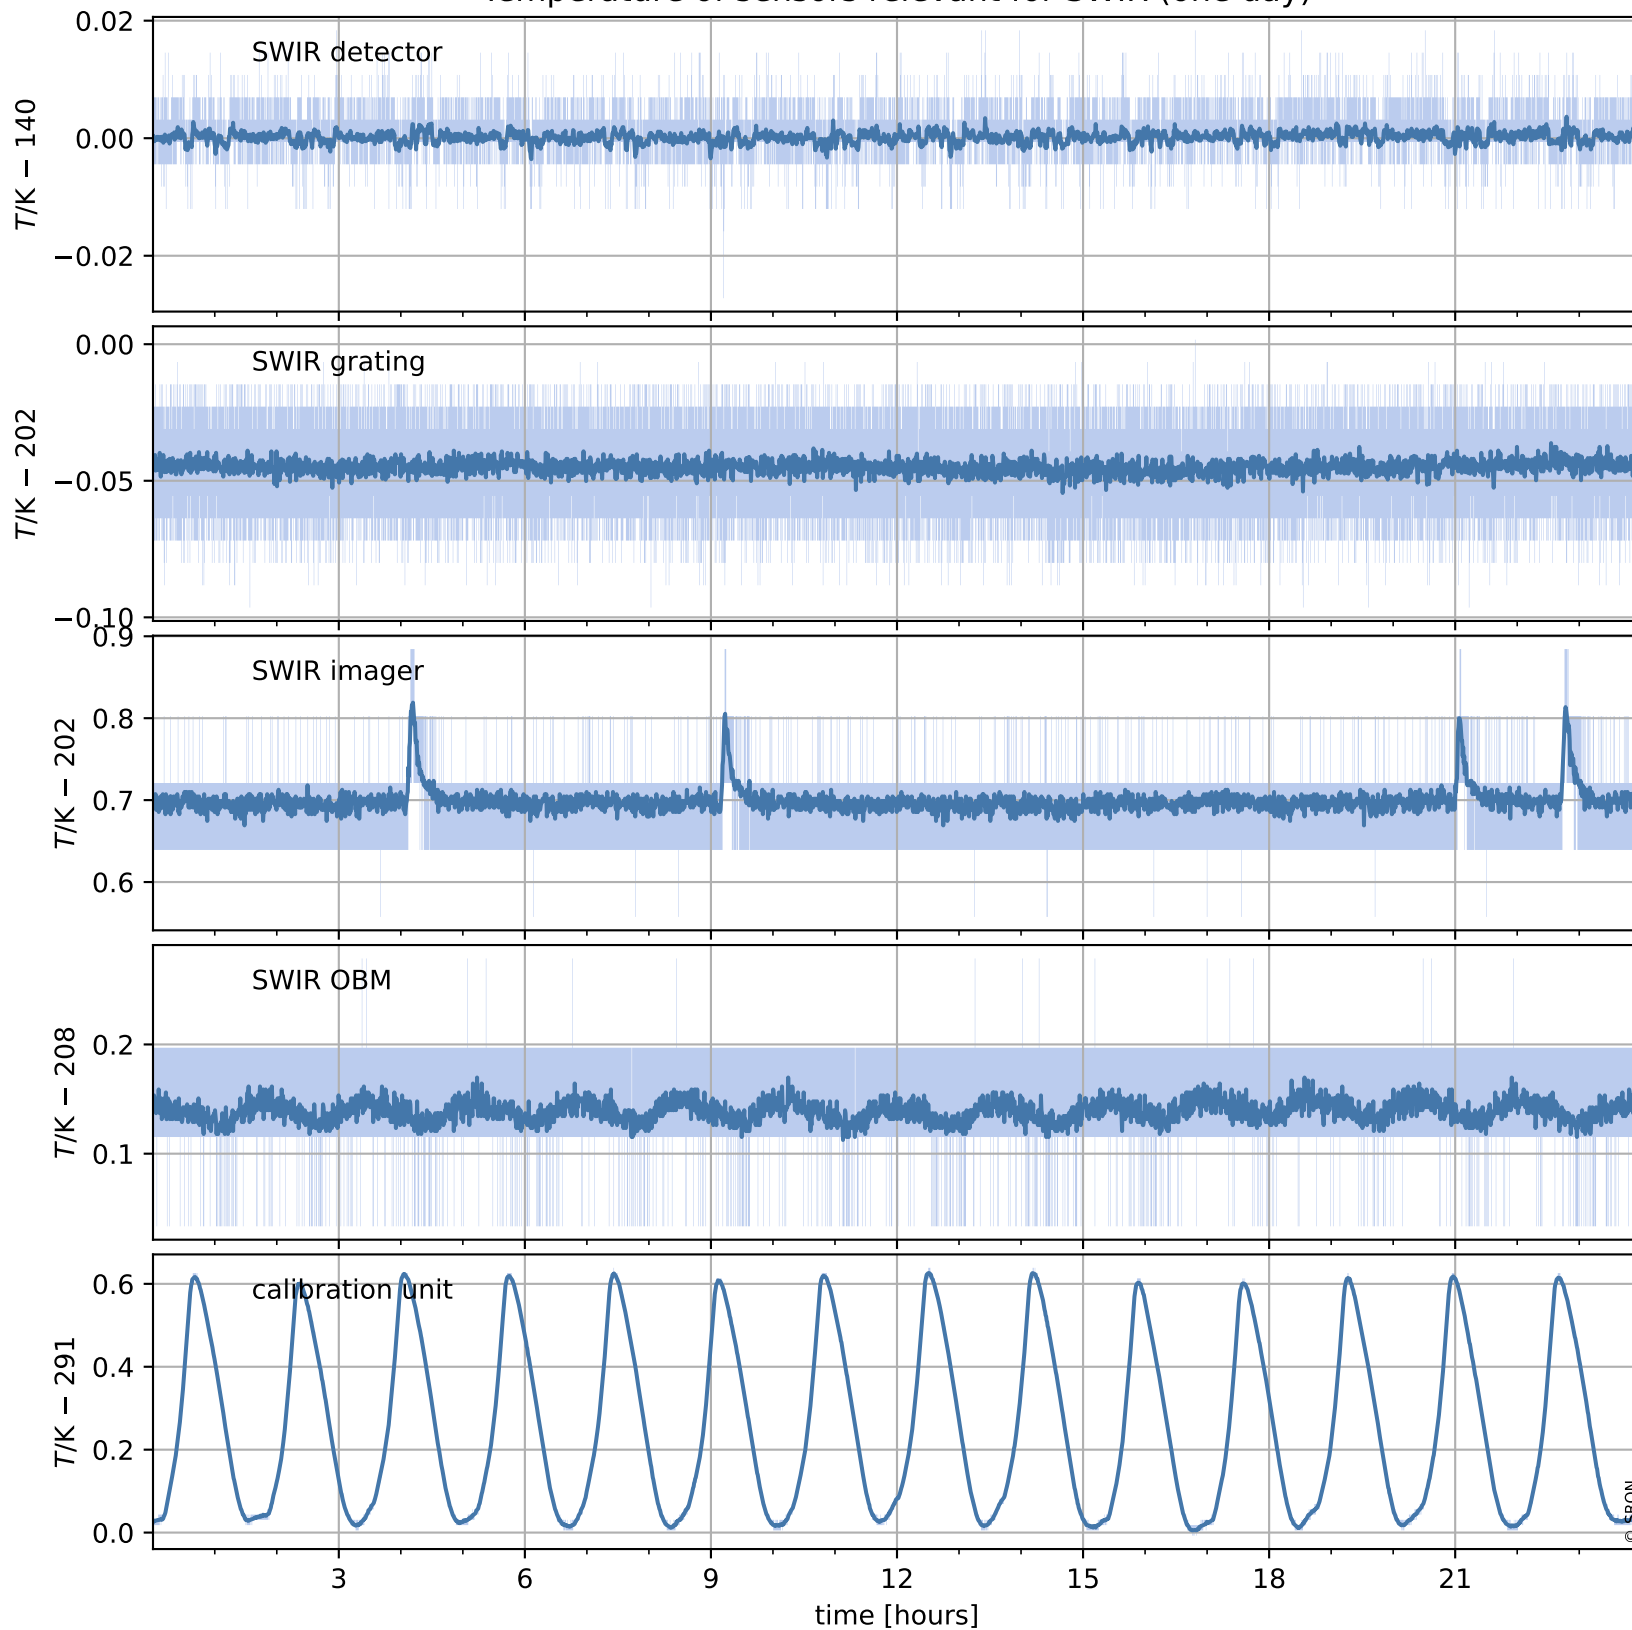

Tropomi SWIR housekeeping data

orbits : [30186, 30199]
coverage : 2023-08-11 / 2023-08-12
created : 2023-08-21T09:44:25

Temperature of sensors relevant for SWIR (one day)

Tropomi SWIR housekeeping data

orbits : [29715, 30199]
coverage : 2023-07-08 / 2023-08-12
created : 2023-08-21T09:44:26

Temperature of sensors relevant for SWIR (last month)

Tropomi SWIR housekeeping data

orbits : [30186, 30199]
coverage : 2023-08-11 / 2023-08-12
created : 2023-08-21T09:44:26

Current and duty cycle of 3 heaters relevant for SWIR (one day)

Tropomi SWIR housekeeping data

orbits : [29715, 30199]
coverage : 2023-07-08 / 2023-08-12
created : 2023-08-21T09:44:27

Current and duty cycle of 3 heaters relevant for SWIR (last month)

Tropomi SWIR housekeeping data