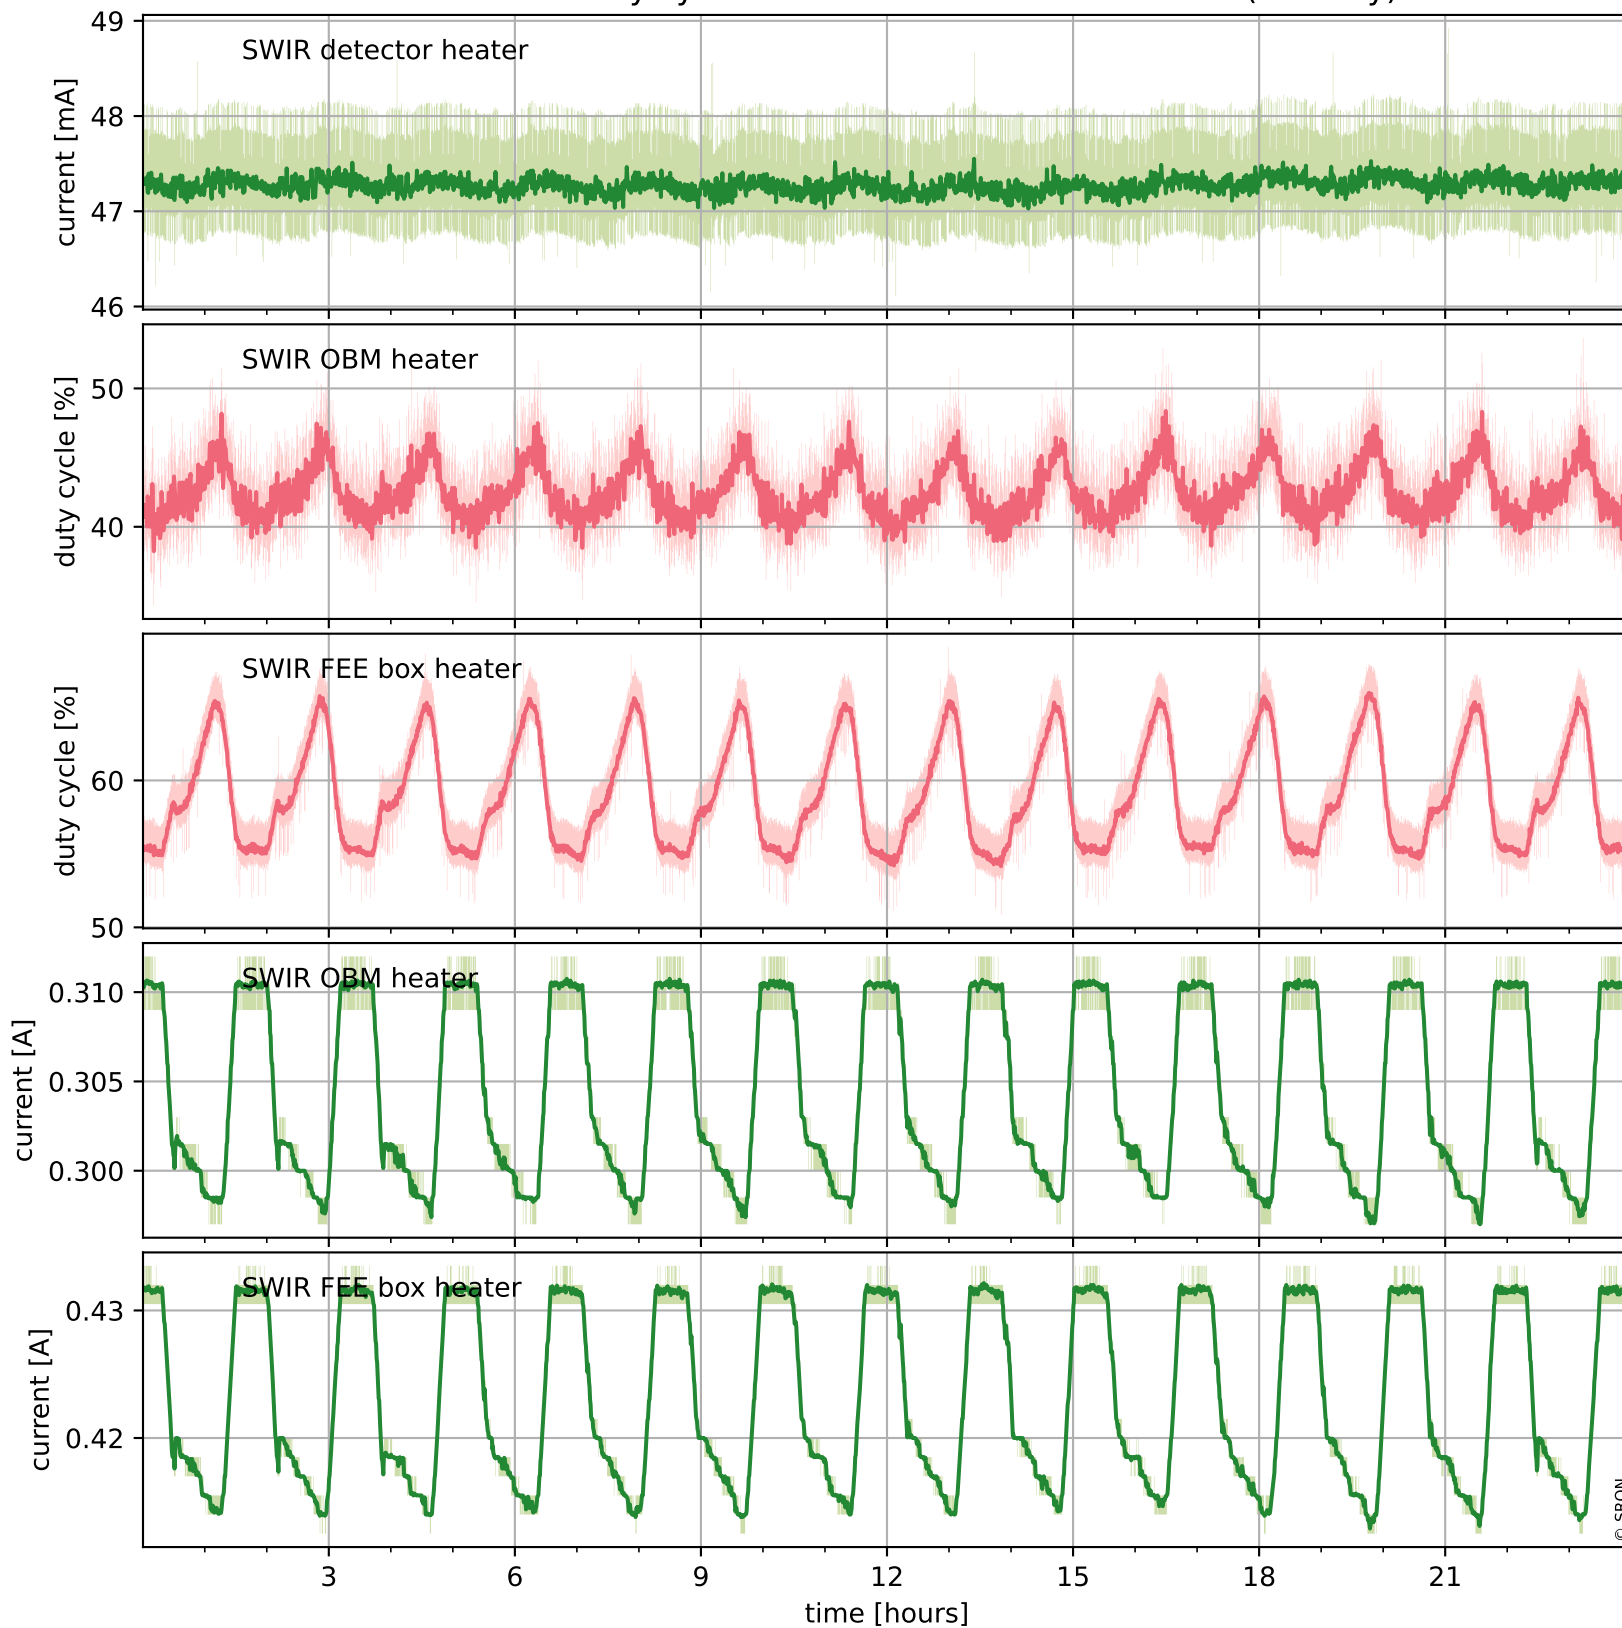

Tropomi SWIR housekeeping data

orbits : [30186, 30199]
coverage : 2023-08-11 / 2023-08-12
created : 2023-08-21T09:44:25

Temperature of sensors relevant for SWIR (one day)

Tropomi SWIR housekeeping data

orbits : [29715, 30199]
coverage : 2023-07-08 / 2023-08-12
created : 2023-08-21T09:44:26

Temperature of sensors relevant for SWIR (last month)

Tropomi SWIR housekeeping data

orbits : [30186, 30199]
coverage : 2023-08-11 / 2023-08-12
created : 2023-08-21T09:44:26

Current and duty cycle of 3 heaters relevant for SWIR (one day)