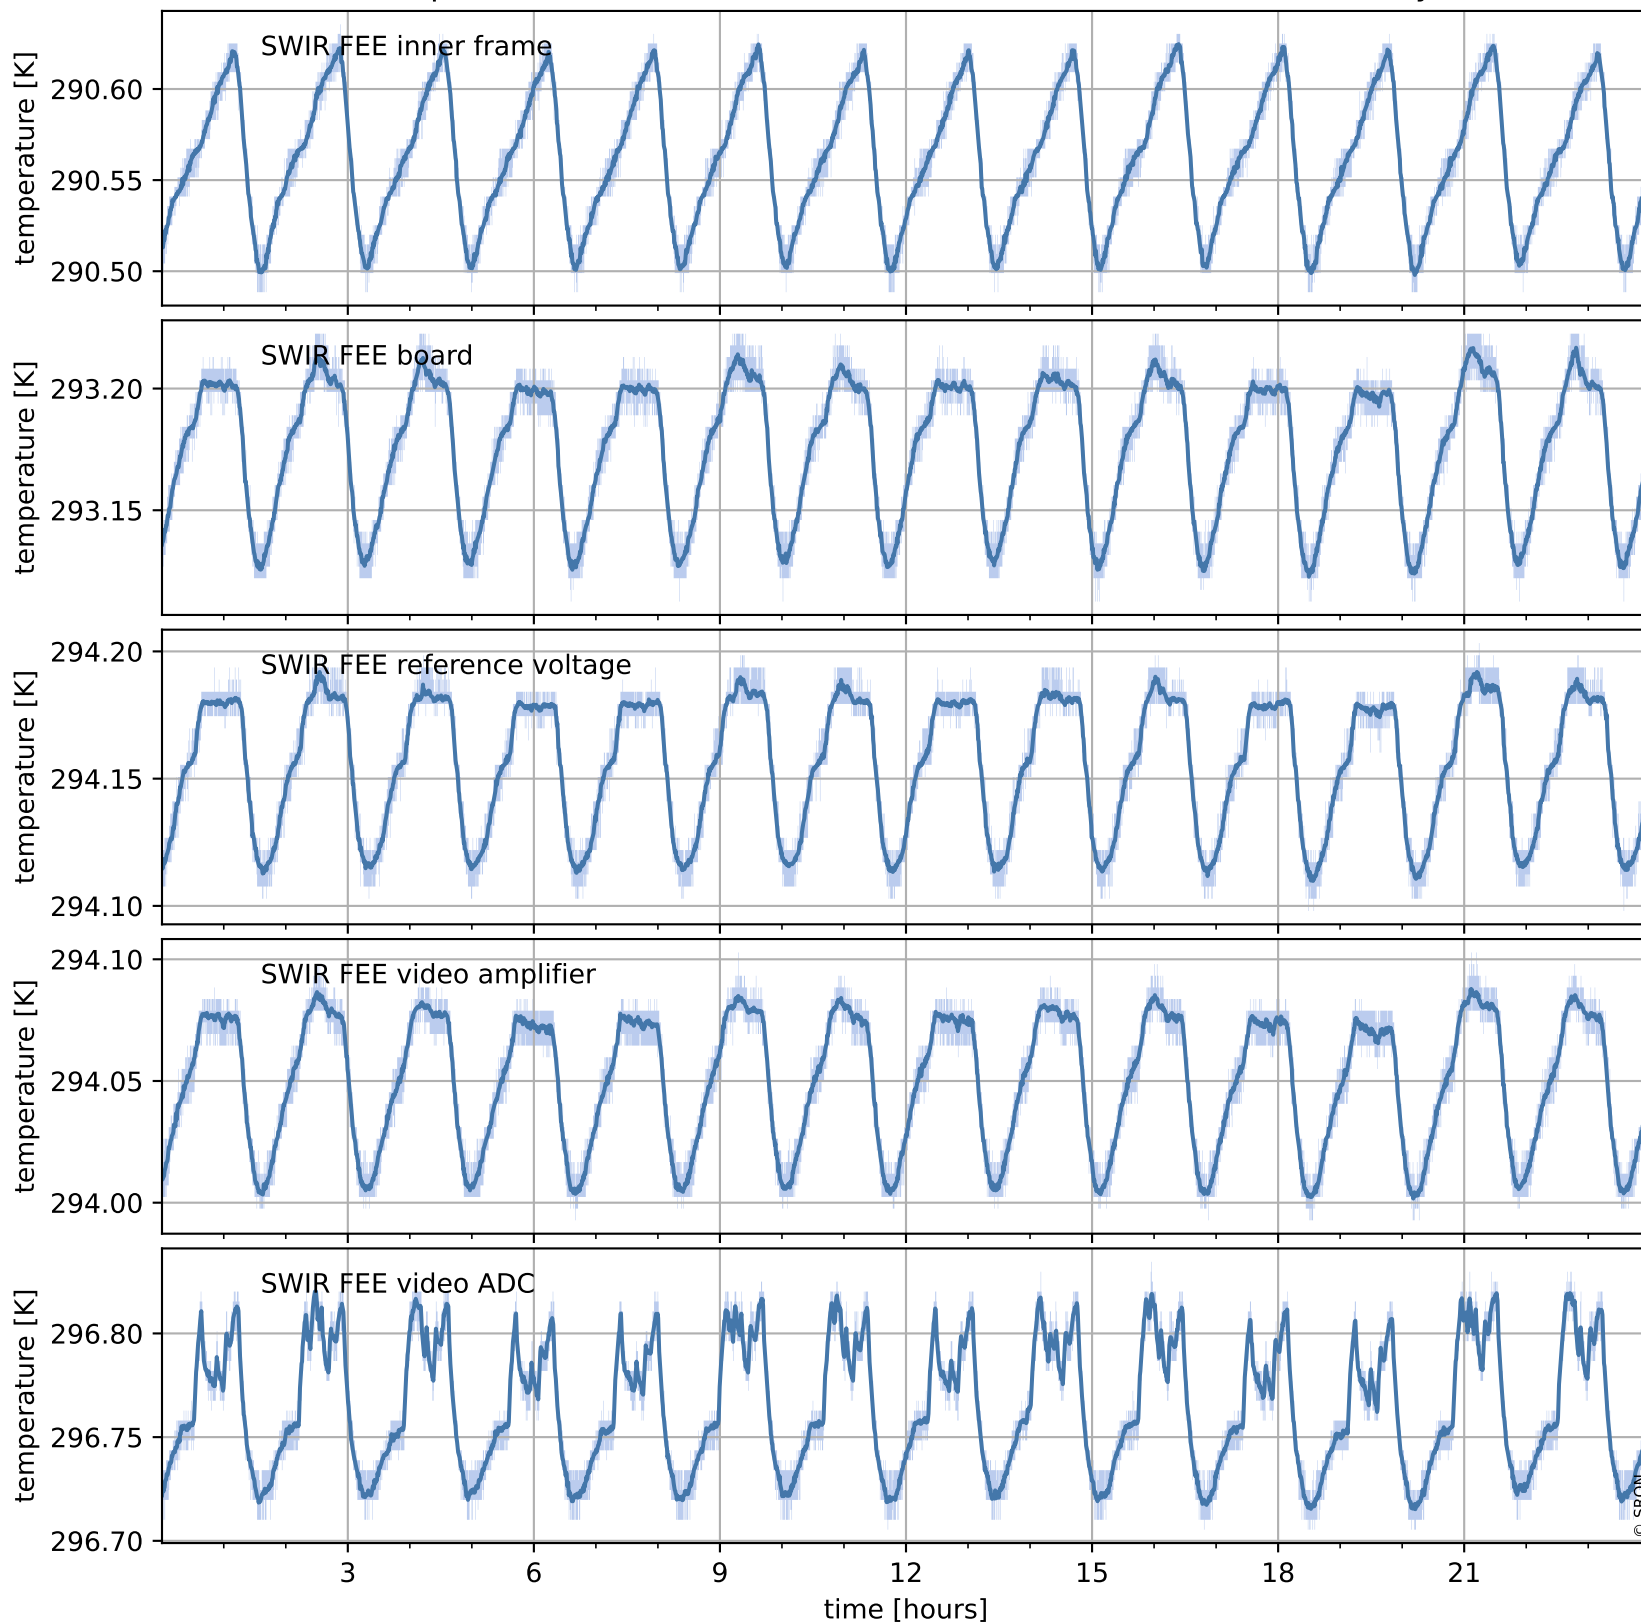

Tropomi SWIR housekeeping data

orbits : [30186, 30199]
coverage : 2023-08-11 / 2023-08-12
created : 2023-08-21T09:44:25

Temperature of sensors relevant for SWIR (one day)

Tropomi SWIR housekeeping data

orbits : [29715, 30199]
coverage : 2023-07-08 / 2023-08-12
created : 2023-08-21T09:44:26

Temperature of sensors relevant for SWIR (last month)

Tropomi SWIR housekeeping data

orbits : [30186, 30199]
coverage : 2023-08-11 / 2023-08-12
created : 2023-08-21T09:44:26

Current and duty cycle of 3 heaters relevant for SWIR (one day)

Tropomi SWIR housekeeping data

orbits : [29715, 30199]
coverage : 2023-07-08 / 2023-08-12
created : 2023-08-21T09:44:27

Current and duty cycle of 3 heaters relevant for SWIR (last month)

Tropomi SWIR housekeeping data

orbits : [30186, 30199]
coverage : 2023-08-11 / 2023-08-12
created : 2023-08-21T09:44:27

Temperature of sensors at the SWIR front-end electronics (one day)

Tropomi SWIR housekeeping data

orbits : [29715, 30199]
coverage : 2023-07-08 / 2023-08-12
created : 2023-08-21T09:44:27