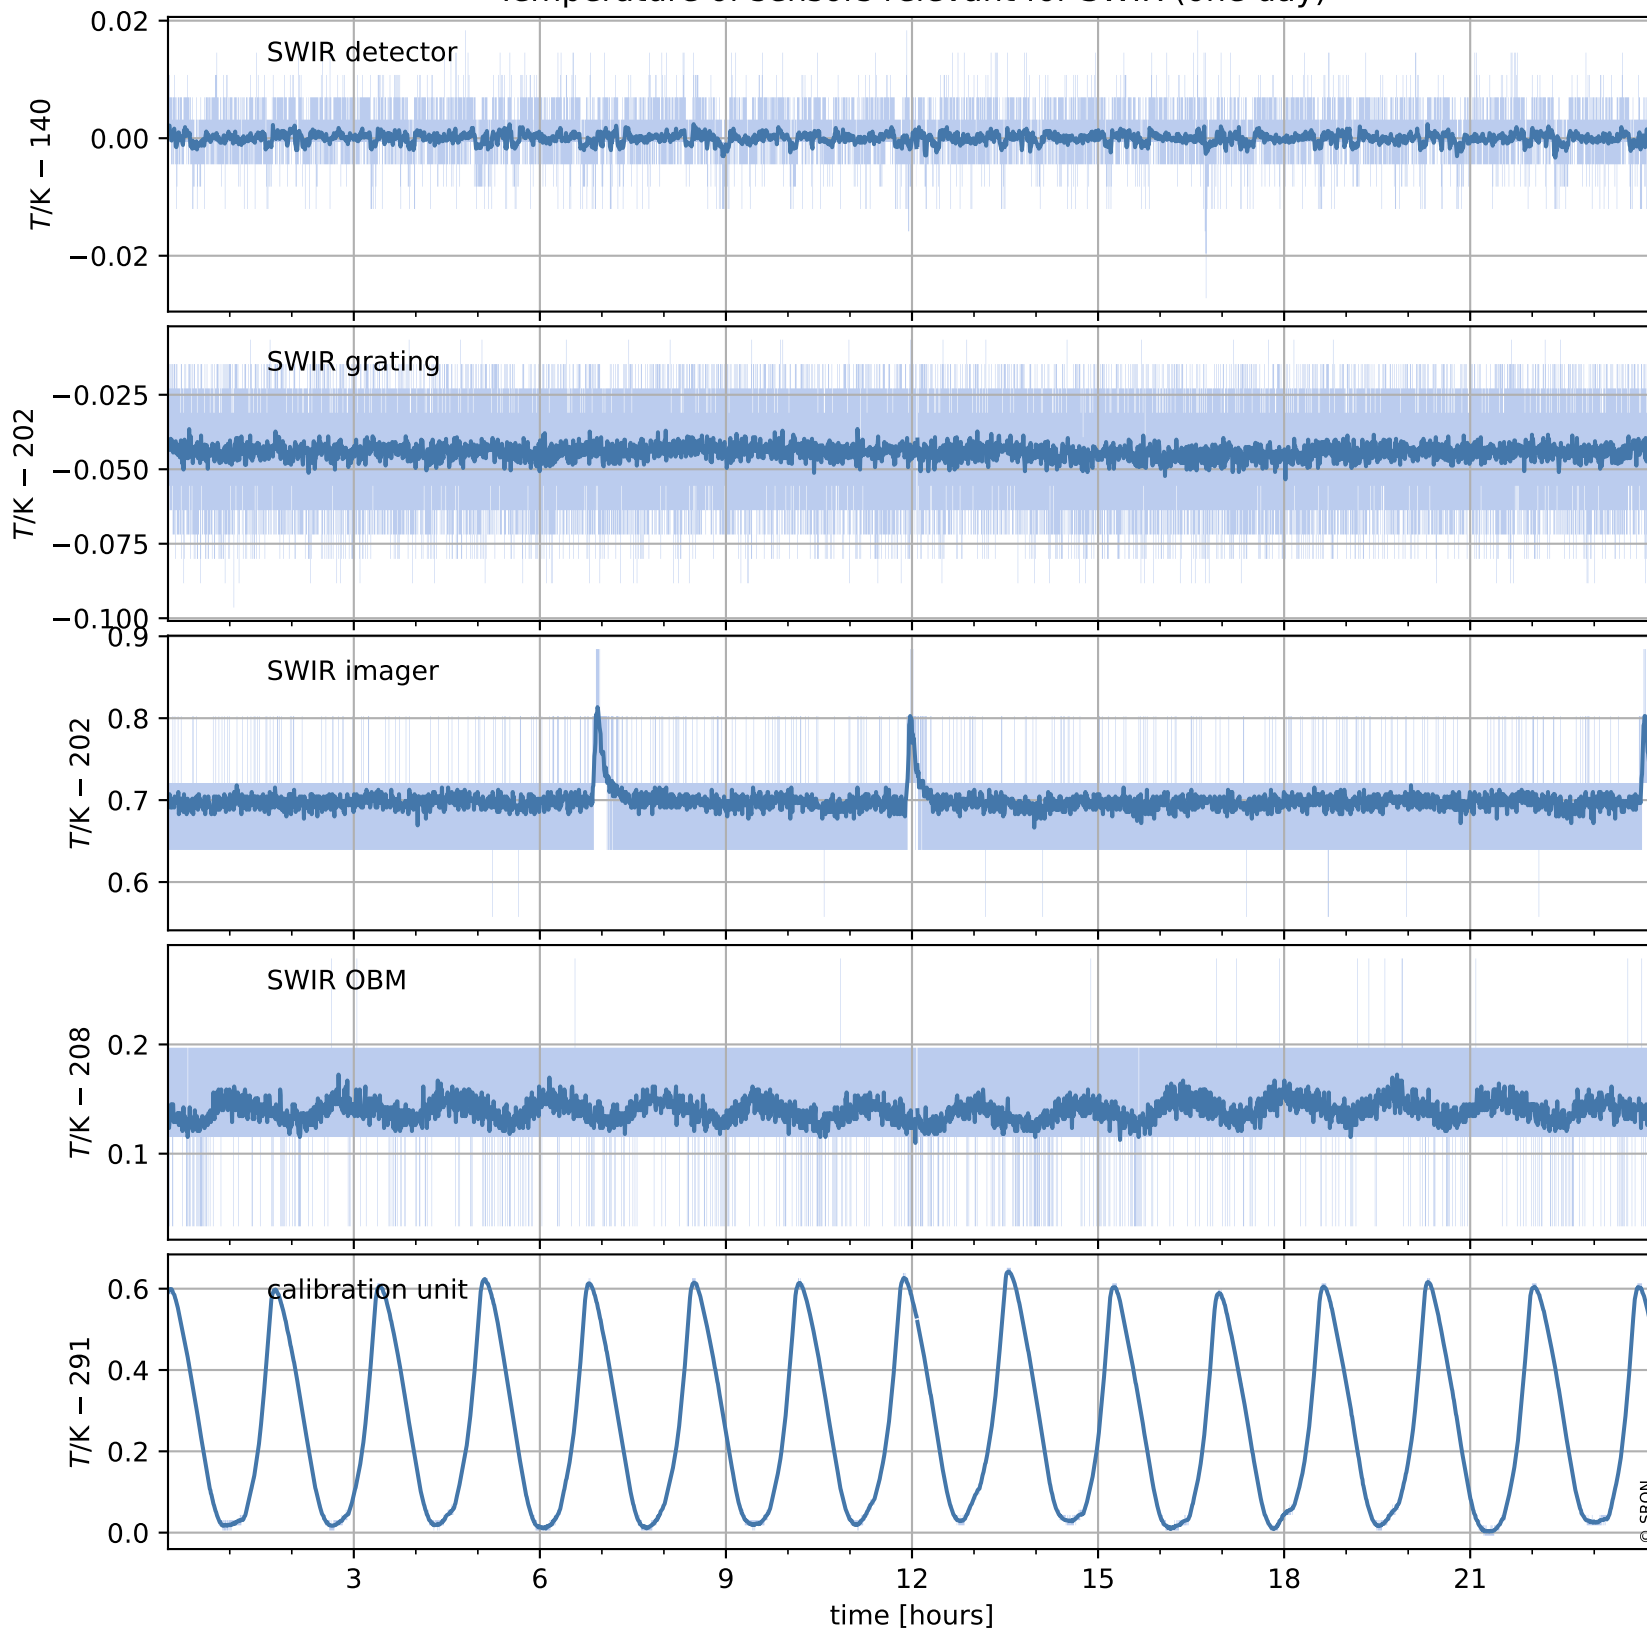

# Tropomi SWIR housekeeping data

orbits : [30214, 30228]  
coverage : 2023-08-13 / 2023-08-14  
created : 2023-08-22T12:32:09

## Temperature of sensors relevant for SWIR (one day)

## Temperature of sensors relevant for SWIR (last month)