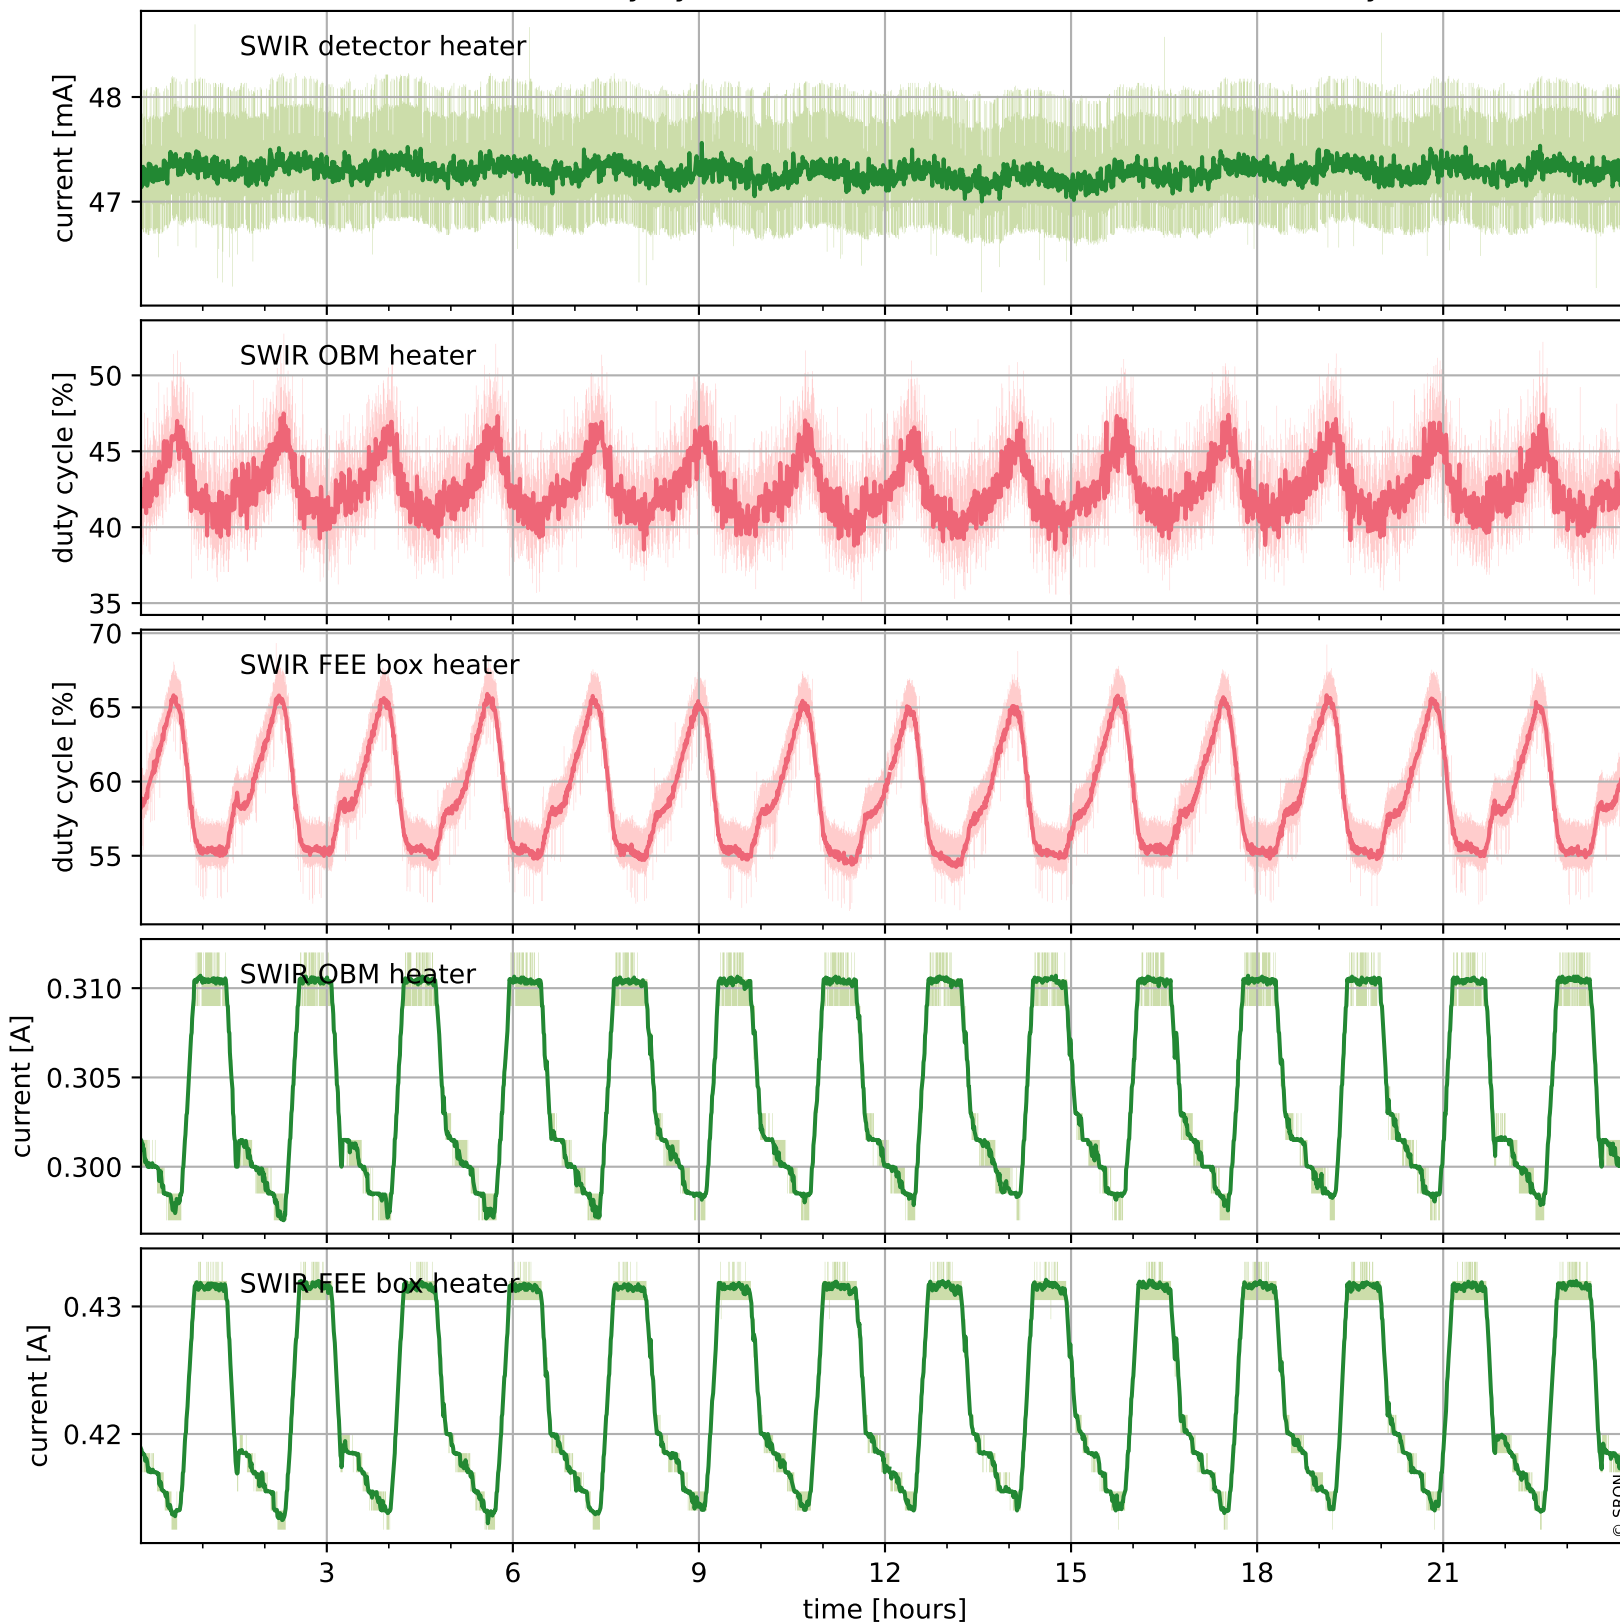

Tropomi SWIR housekeeping data

orbits : [30214, 30228]
coverage : 2023-08-13 / 2023-08-14
created : 2023-08-22T12:32:10

Current and duty cycle of 3 heaters relevant for SWIR (one day)