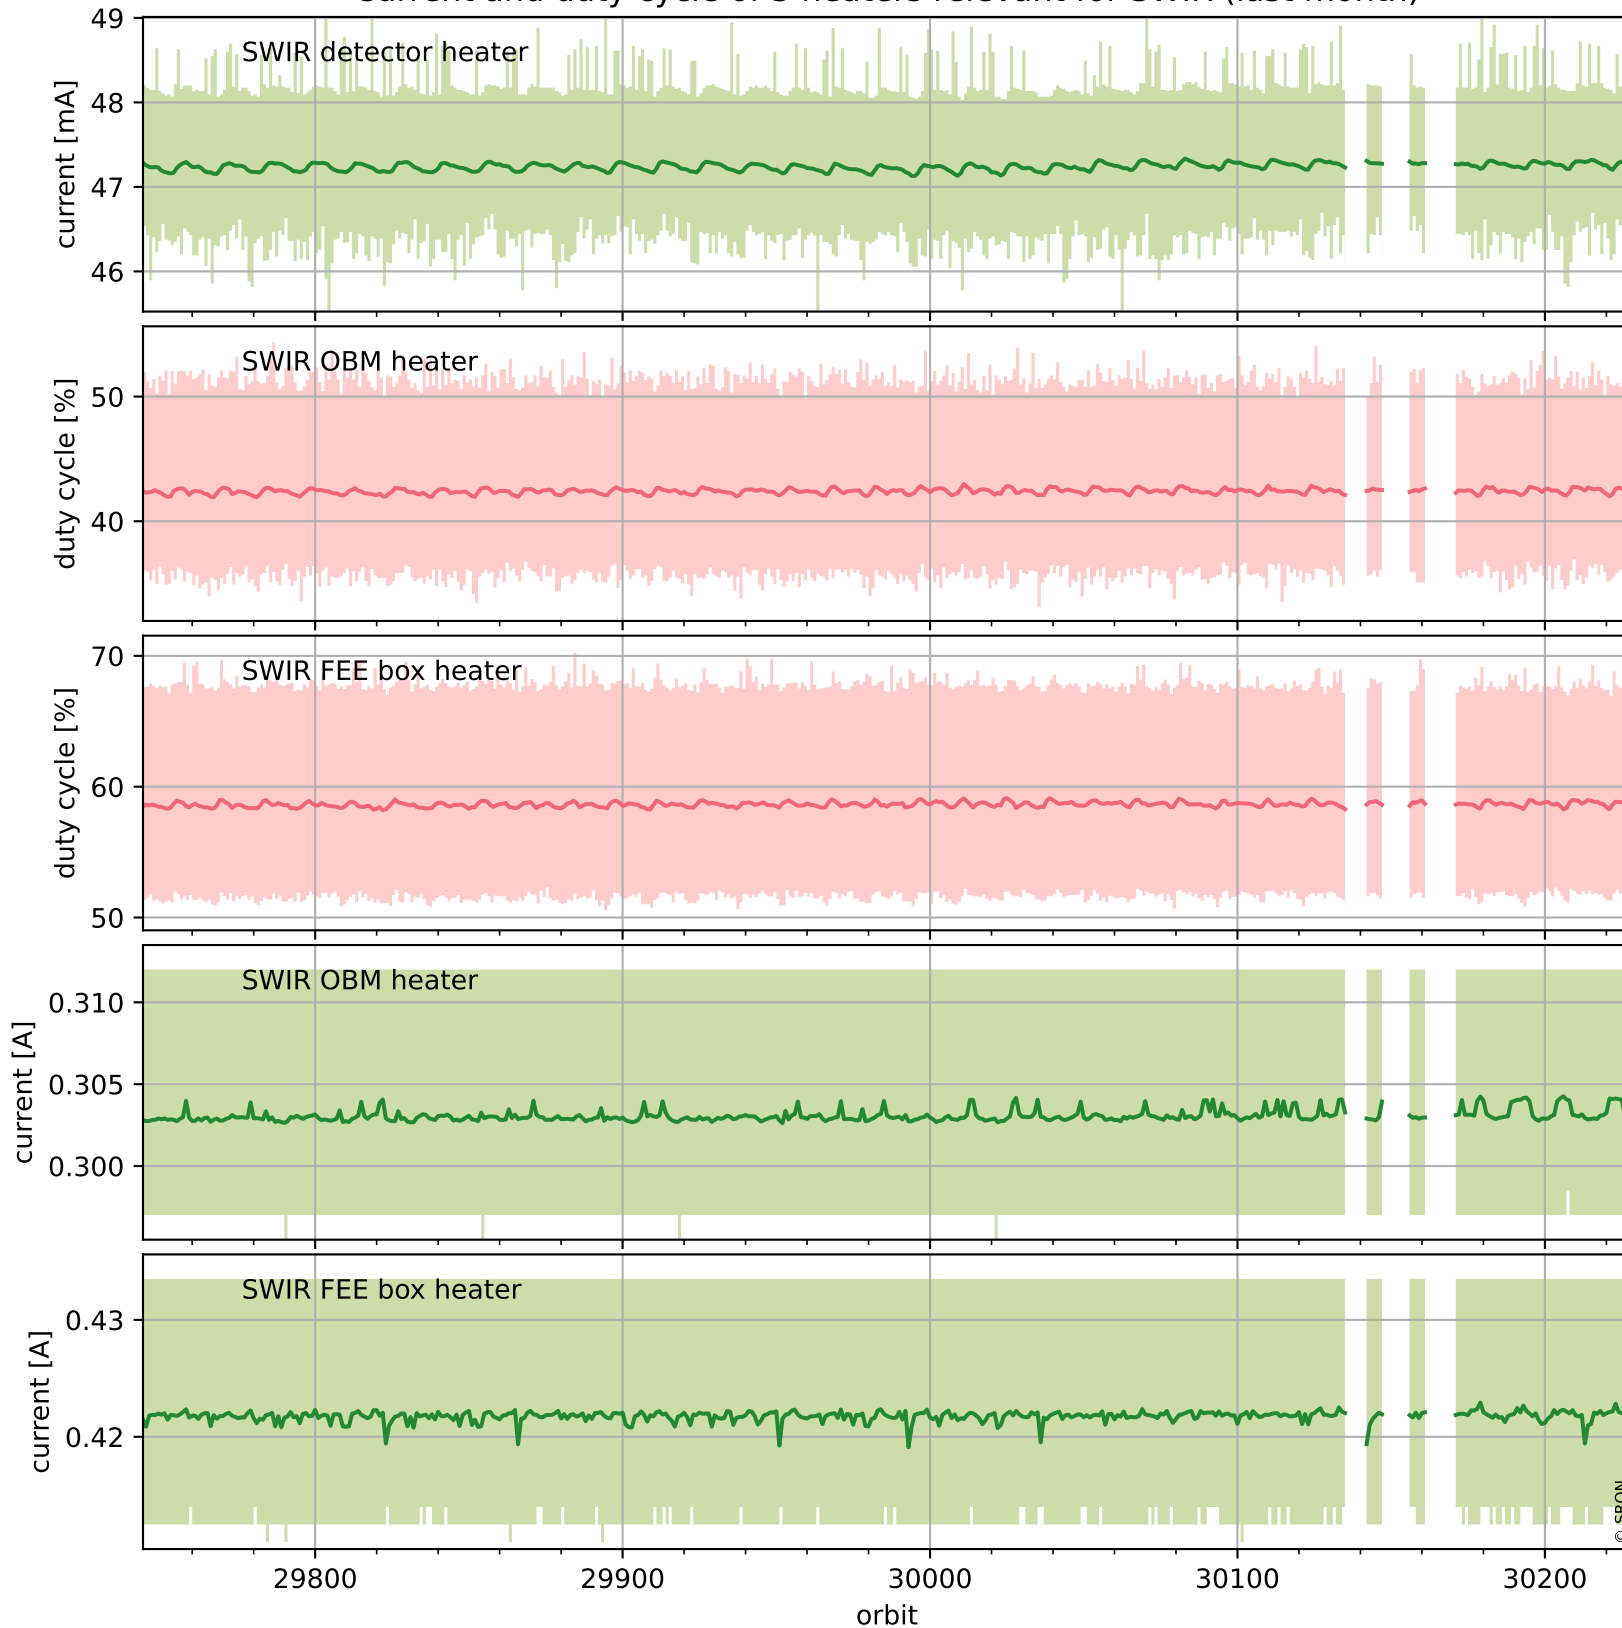

Tropomi SWIR housekeeping data

orbits : [29744, 30228]
coverage : 2023-07-10 / 2023-08-14
created : 2023-08-22T12:32:10

Current and duty cycle of 3 heaters relevant for SWIR (last month)