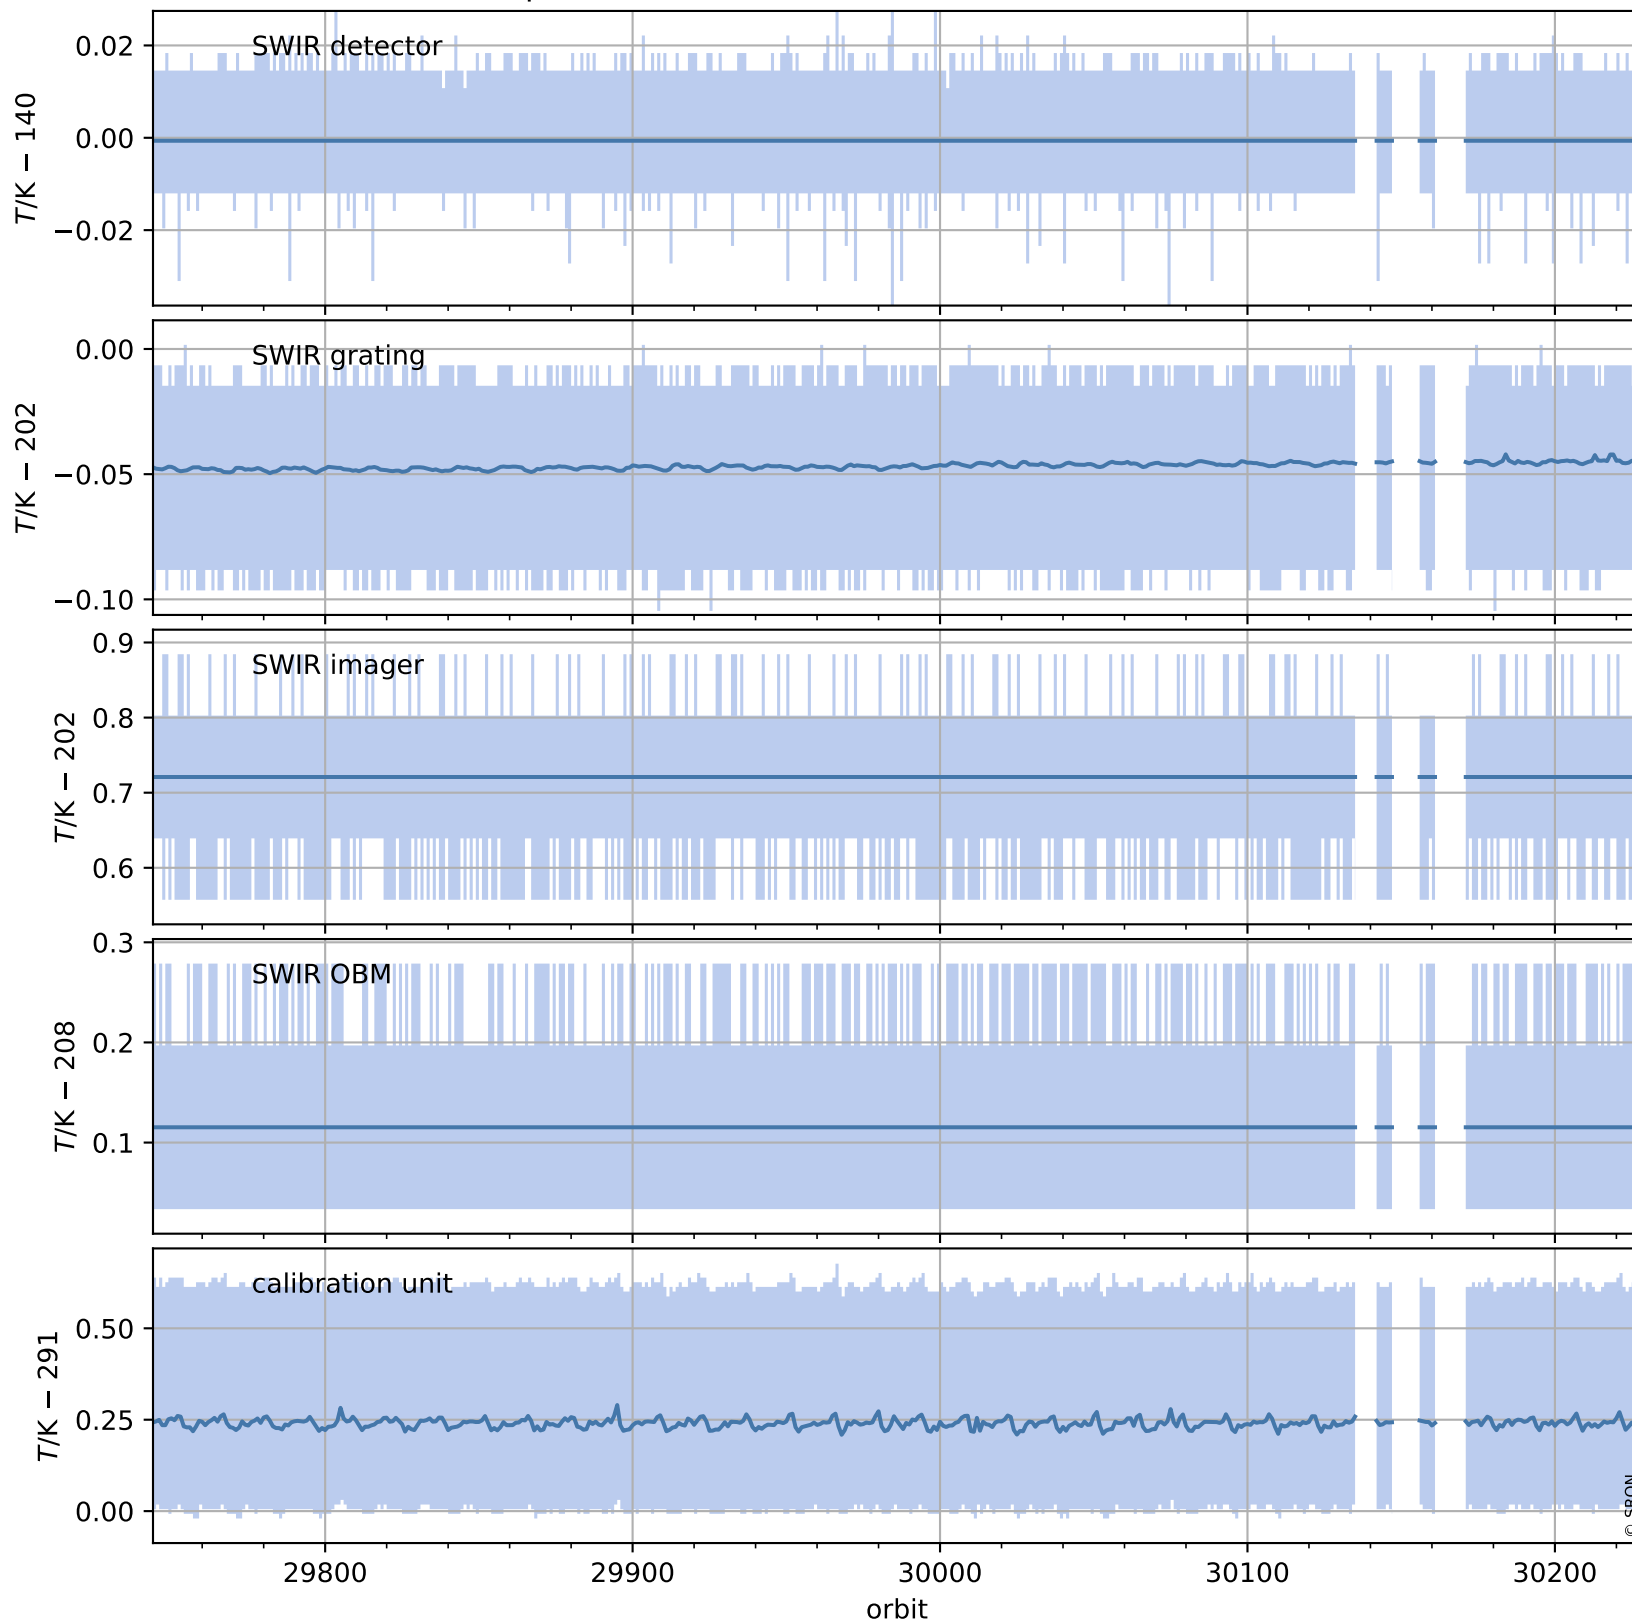

# Tropomi SWIR housekeeping data

orbits : [30214, 30228]  
coverage : 2023-08-13 / 2023-08-14  
created : 2023-08-22T12:32:09

## Temperature of sensors relevant for SWIR (one day)

# Tropomi SWIR housekeeping data

orbits : [29744, 30228]  
coverage : 2023-07-10 / 2023-08-14  
created : 2023-08-22T12:32:09

## Temperature of sensors relevant for SWIR (last month)