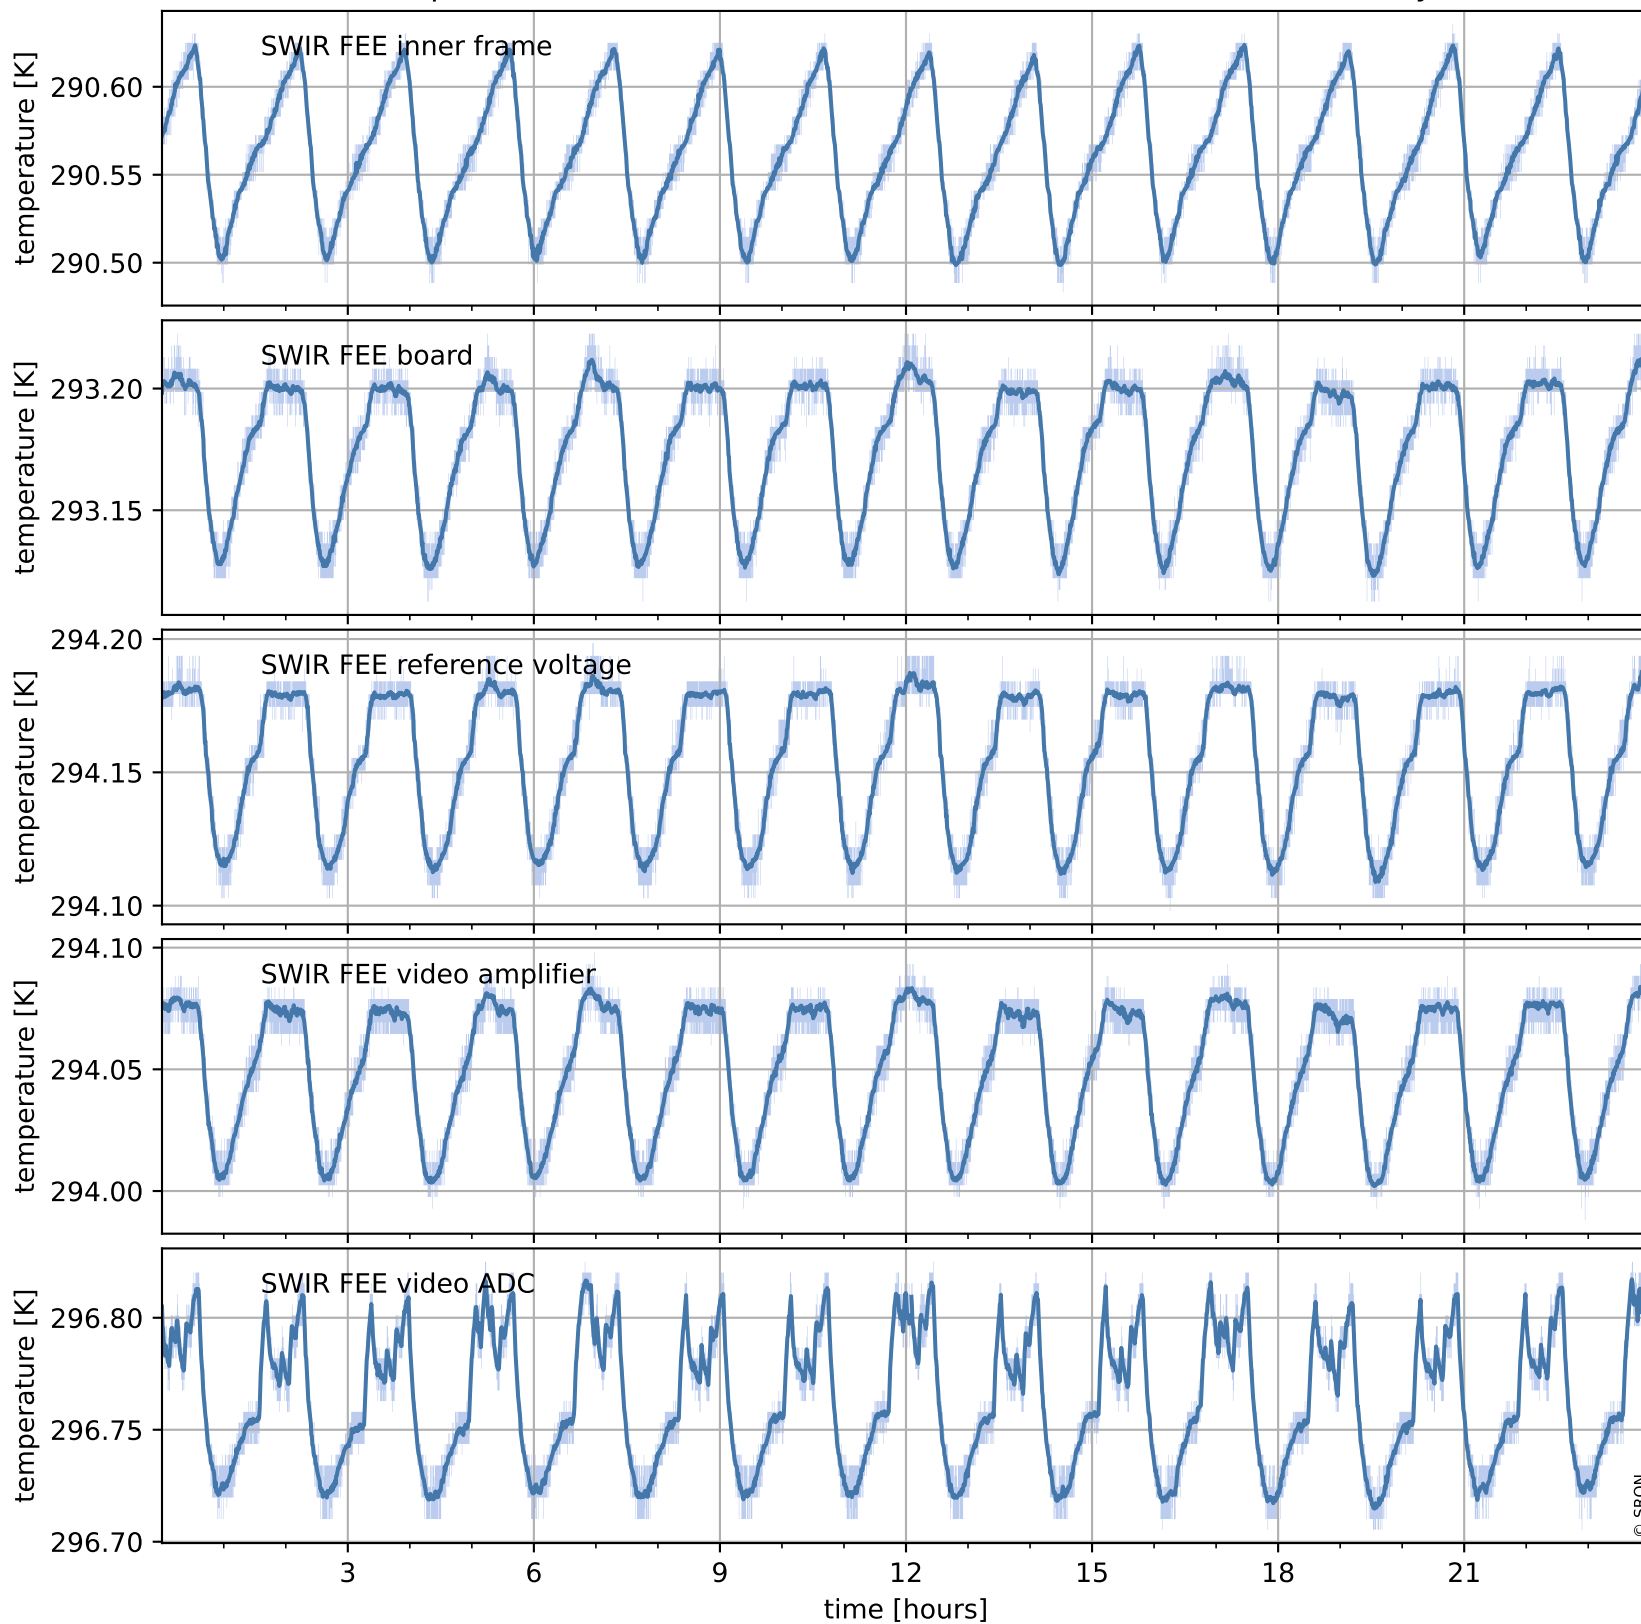

Tropomi SWIR housekeeping data

orbits : [30214, 30228]
coverage : 2023-08-13 / 2023-08-14
created : 2023-08-22T12:32:10

Temperature of sensors at the SWIR front-end electronics (one day)