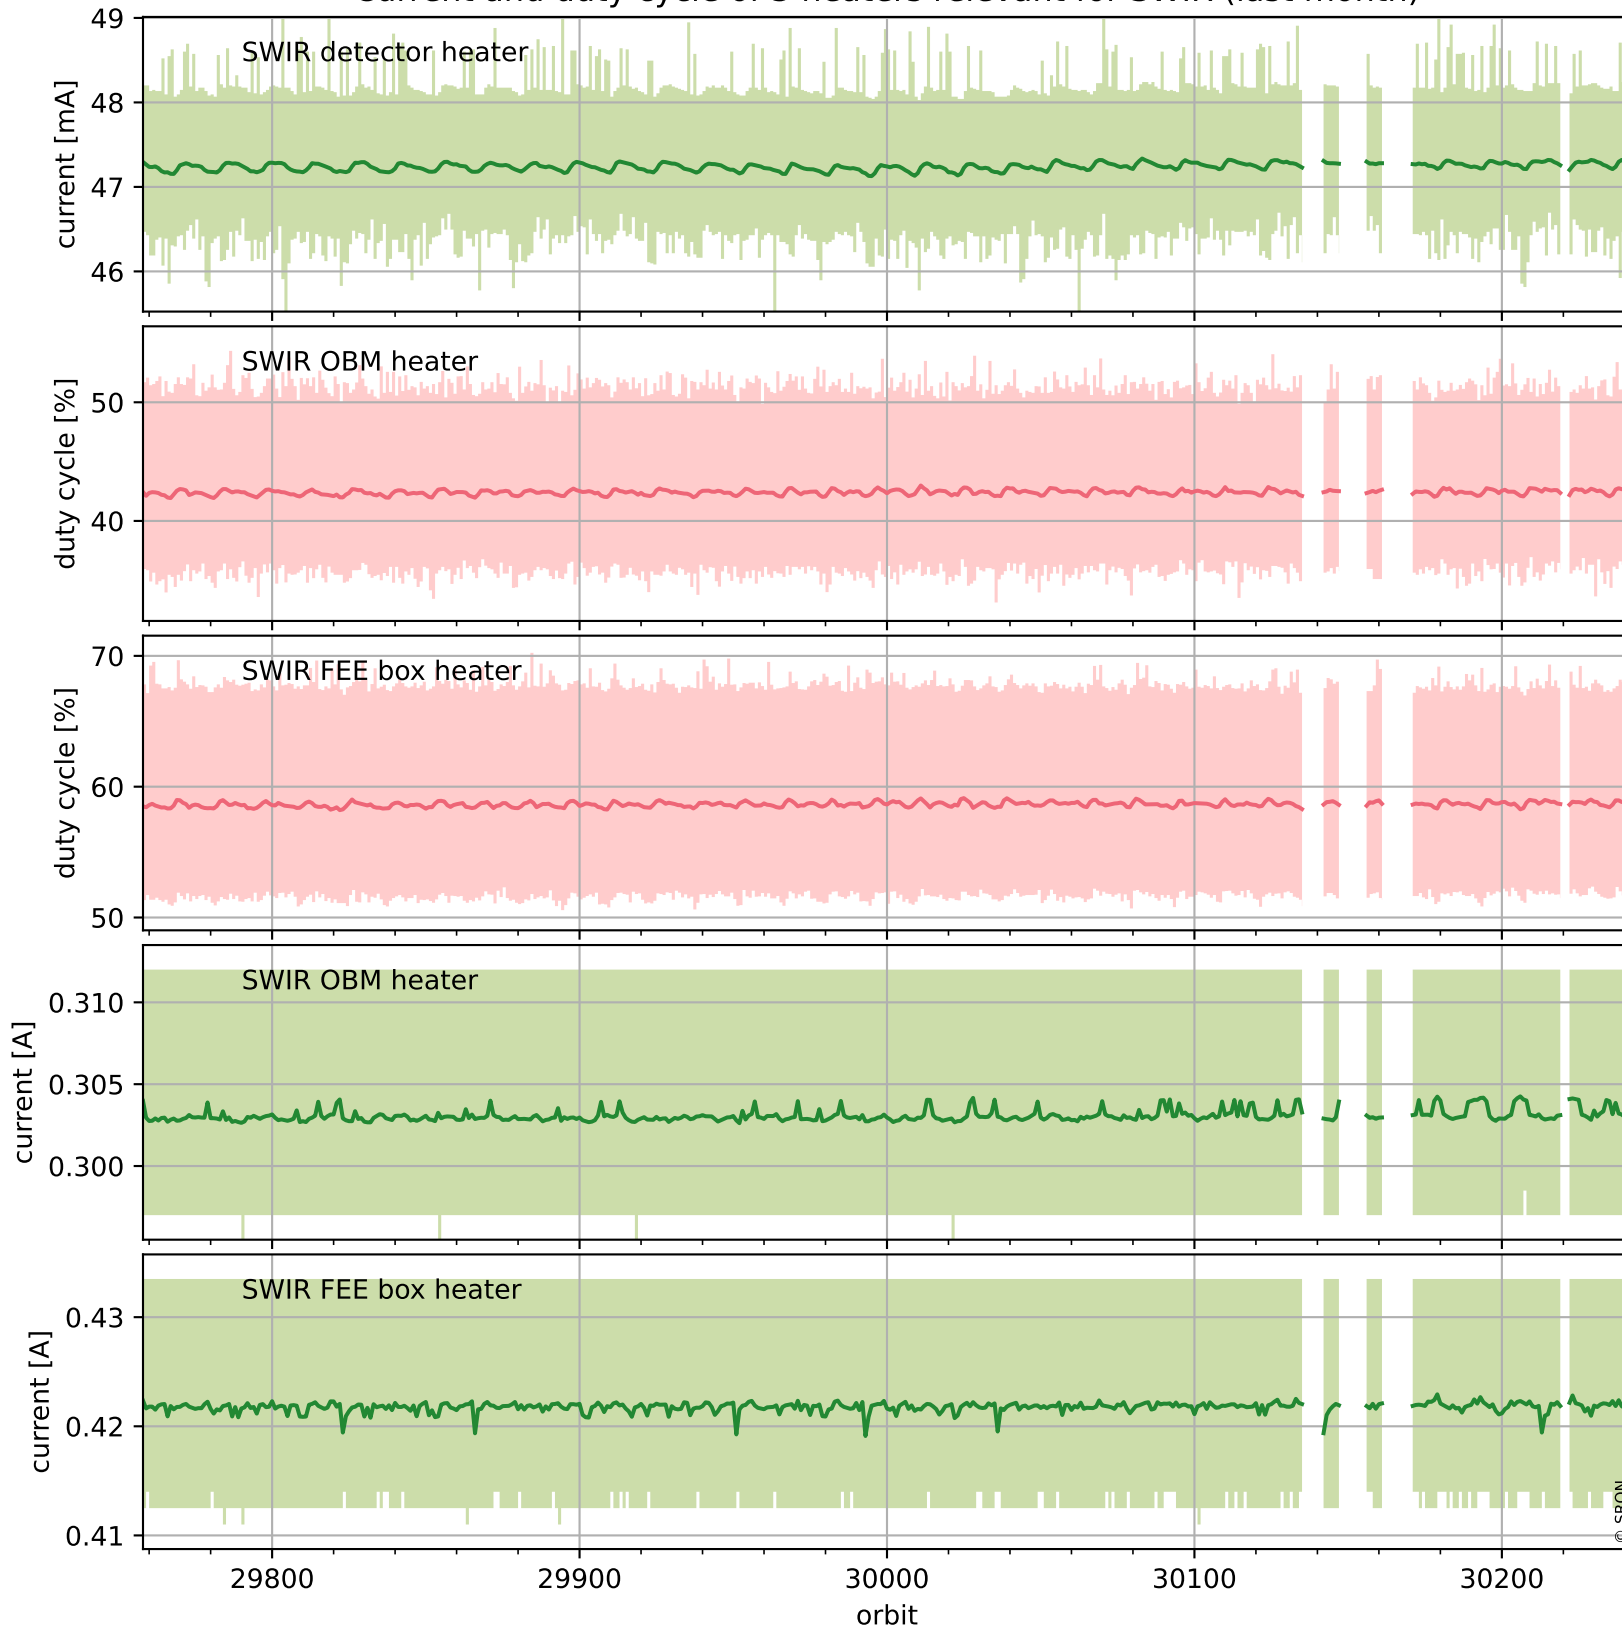

Tropomi SWIR housekeeping data

orbits : [30229, 30242]
coverage : 2023-08-14 / 2023-08-15
created : 2023-08-21T09:44:33

Temperature of sensors relevant for SWIR (one day)

Tropomi SWIR housekeeping data

orbits : [29758, 30242]
coverage : 2023-07-11 / 2023-08-15
created : 2023-08-21T09:44:33

Temperature of sensors relevant for SWIR (last month)

Tropomi SWIR housekeeping data

orbits : [30229, 30242]
coverage : 2023-08-14 / 2023-08-15
created : 2023-08-21T09:44:33

Current and duty cycle of 3 heaters relevant for SWIR (one day)

Tropomi SWIR housekeeping data

orbits : [29758, 30242]
coverage : 2023-07-11 / 2023-08-15
created : 2023-08-21T09:44:34

Current and duty cycle of 3 heaters relevant for SWIR (last month)

Tropomi SWIR housekeeping data

orbits : [30229, 30242]
coverage : 2023-08-14 / 2023-08-15
created : 2023-08-21T09:44:34

Temperature of sensors at the SWIR front-end electronics (one day)

Tropomi SWIR housekeeping data

orbits : [29758, 30242]
coverage : 2023-07-11 / 2023-08-15
created : 2023-08-21T09:44:35