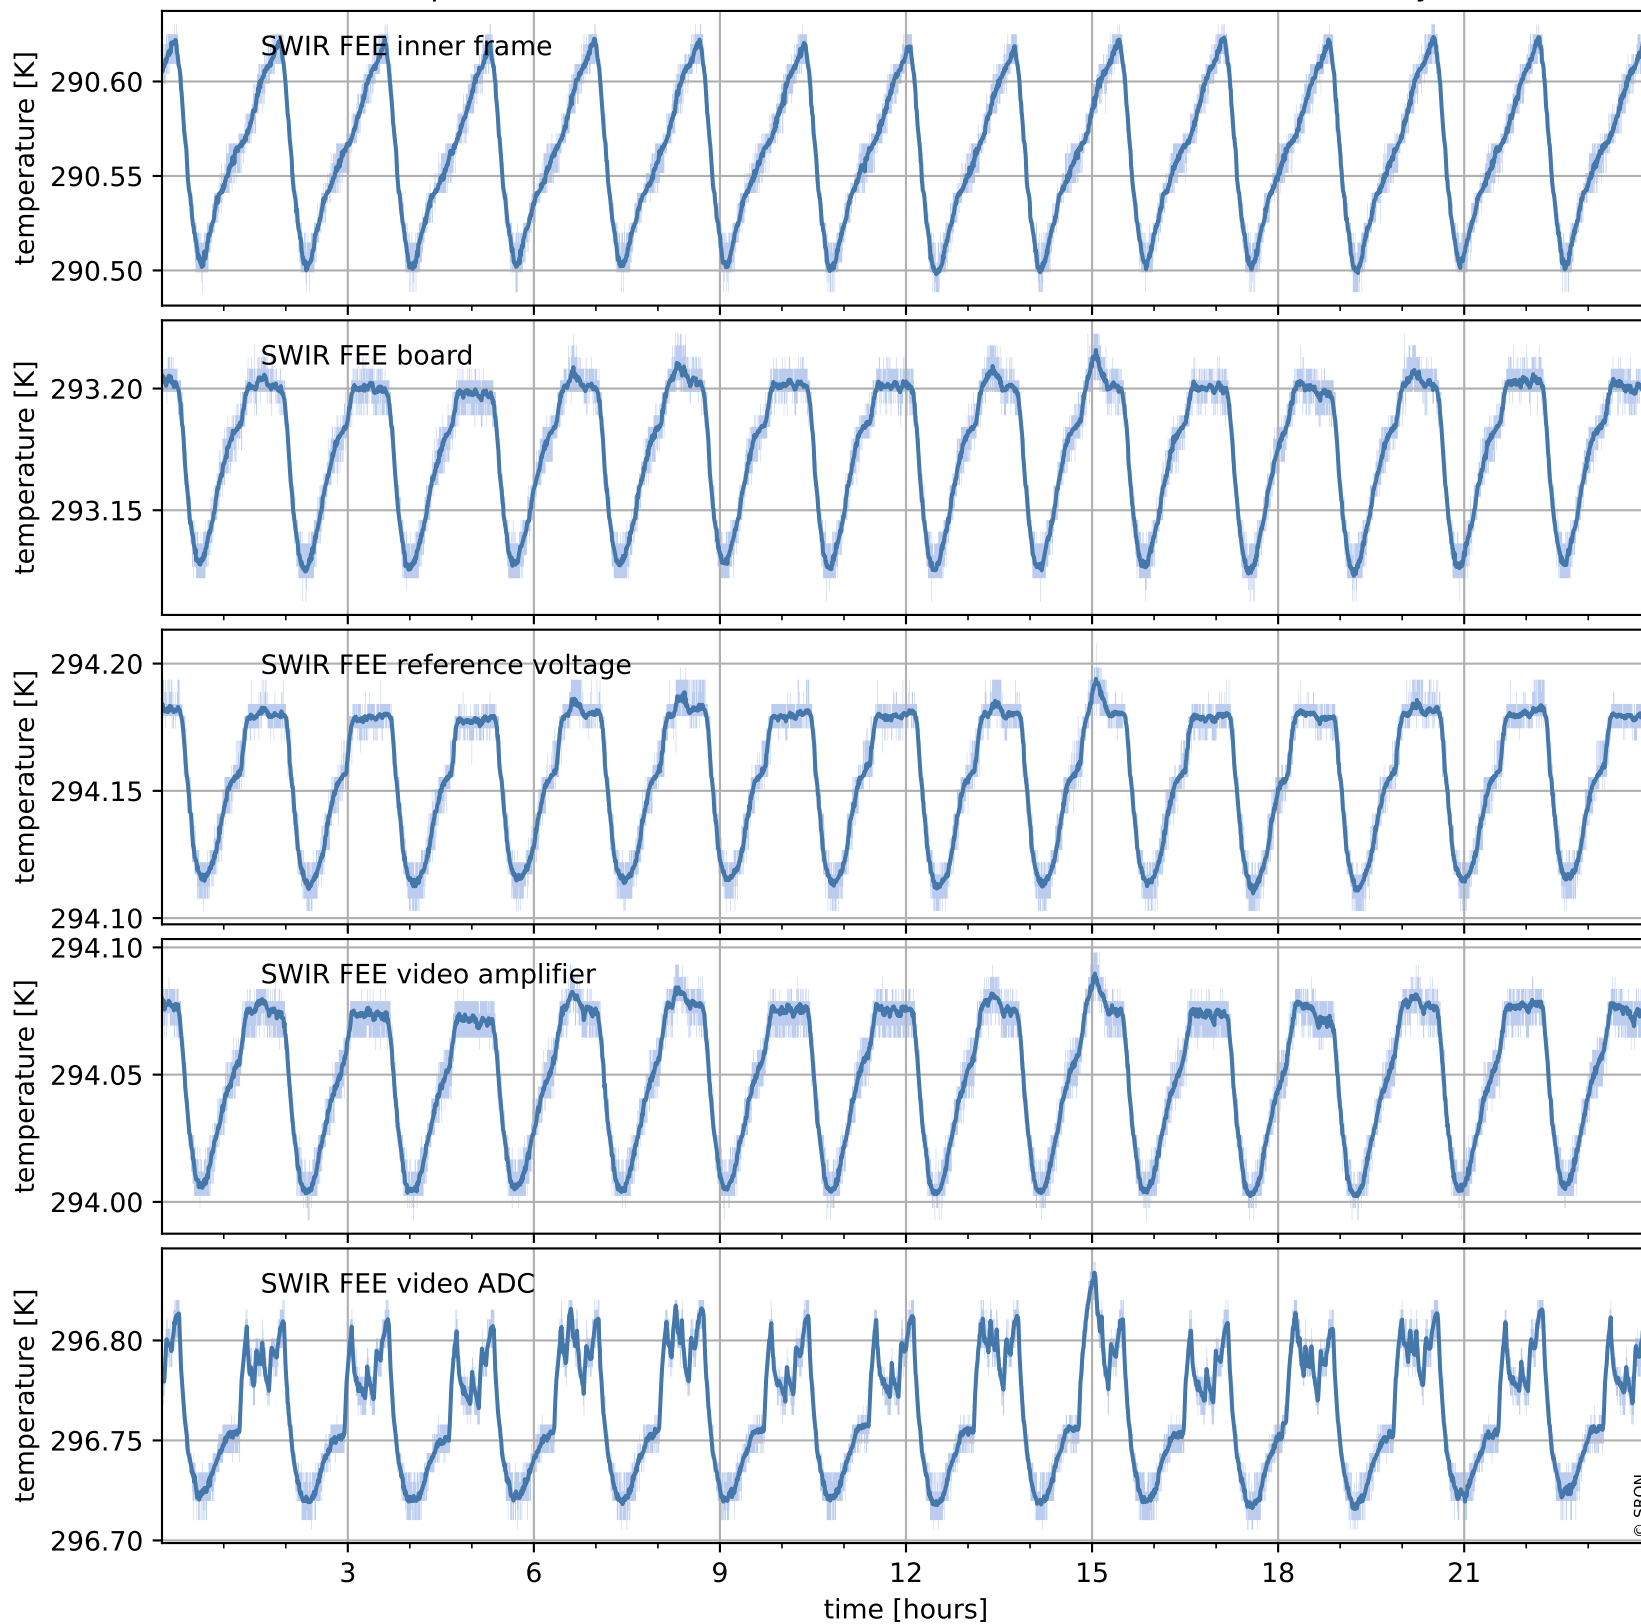

Tropomi SWIR housekeeping data

orbits : [30229, 30242]
coverage : 2023-08-14 / 2023-08-15
created : 2023-08-21T09:44:34

Temperature of sensors at the SWIR front-end electronics (one day)