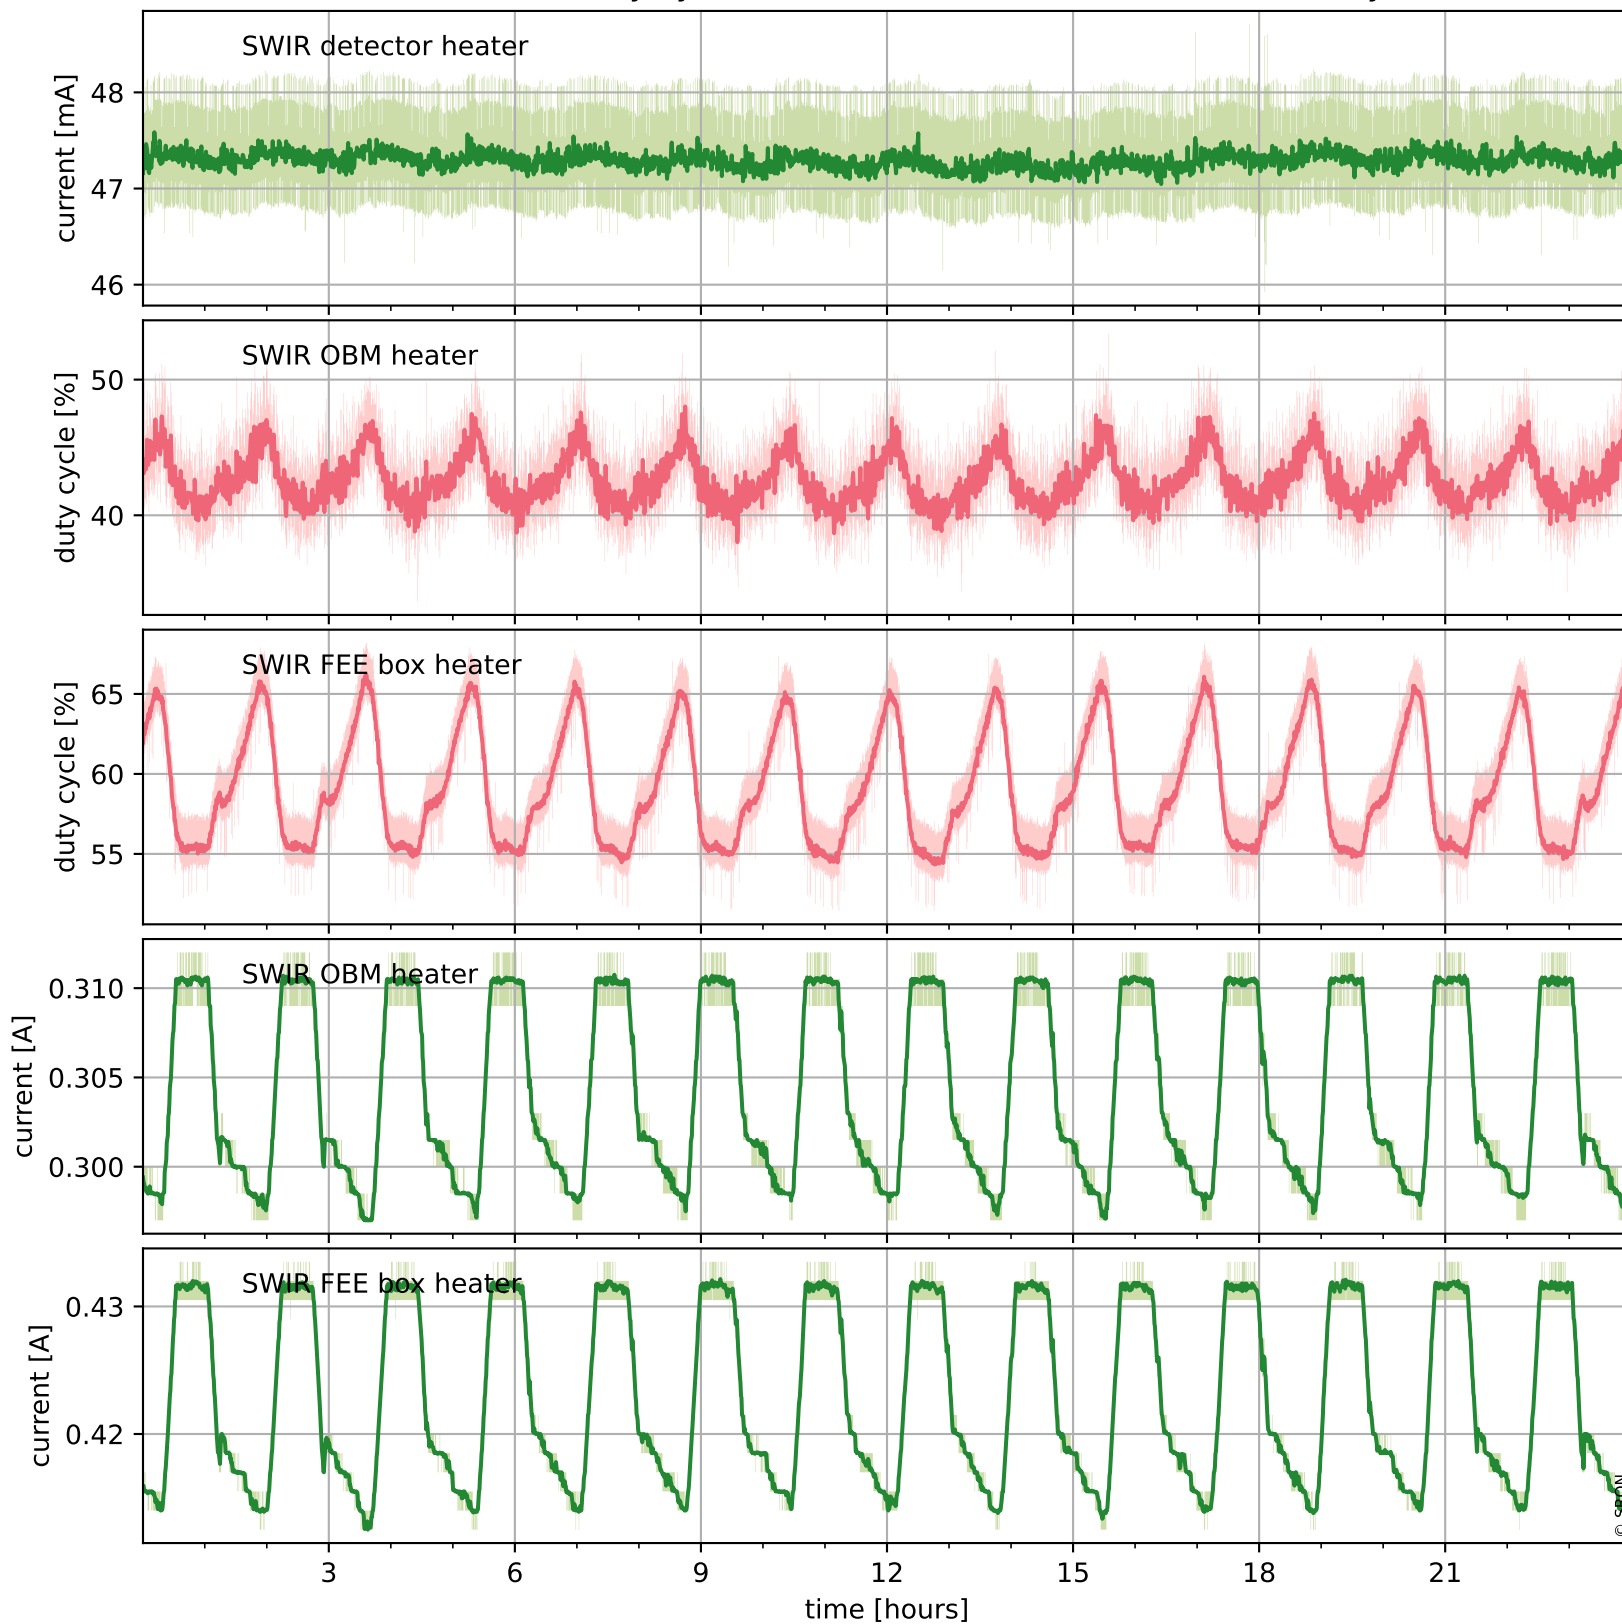

Tropomi SWIR housekeeping data

orbits : [30229, 30242]
coverage : 2023-08-14 / 2023-08-15
created : 2023-08-21T09:44:33

Temperature of sensors relevant for SWIR (one day)

Tropomi SWIR housekeeping data

orbits : [29758, 30242]
coverage : 2023-07-11 / 2023-08-15
created : 2023-08-21T09:44:33

Temperature of sensors relevant for SWIR (last month)

Tropomi SWIR housekeeping data

orbits : [30229, 30242]
coverage : 2023-08-14 / 2023-08-15
created : 2023-08-21T09:44:33

Current and duty cycle of 3 heaters relevant for SWIR (one day)

Tropomi SWIR housekeeping data

orbits : [29758, 30242]
coverage : 2023-07-11 / 2023-08-15
created : 2023-08-21T09:44:34

Current and duty cycle of 3 heaters relevant for SWIR (last month)

Tropomi SWIR housekeeping data