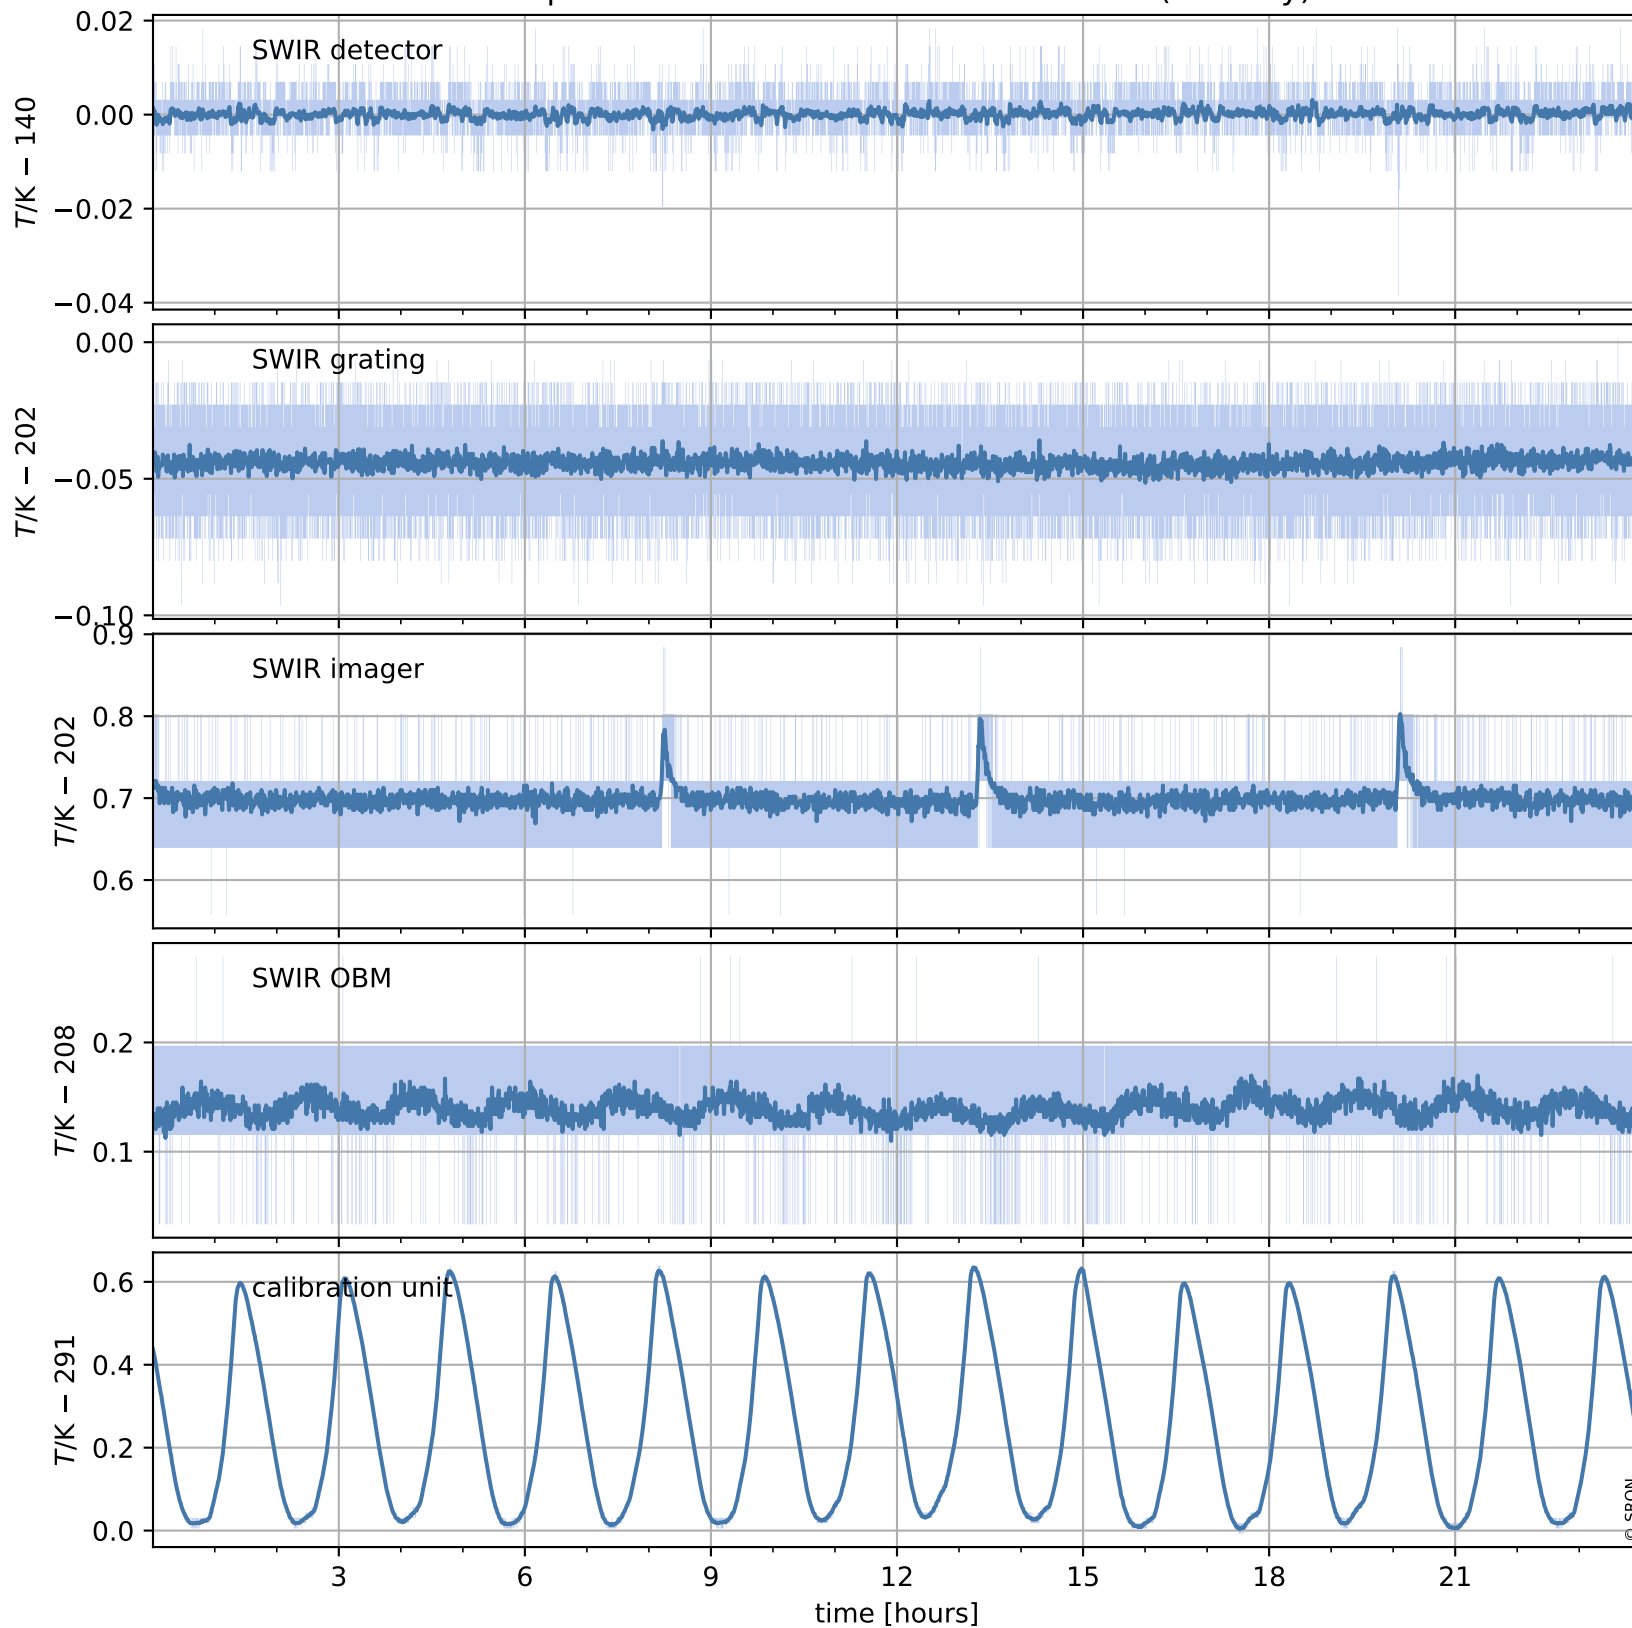

Tropomi SWIR housekeeping data

orbits : [30229, 30242]
coverage : 2023-08-14 / 2023-08-15
created : 2023-08-21T09:44:33

Temperature of sensors relevant for SWIR (one day)

Tropomi SWIR housekeeping data

orbits : [29758, 30242]
coverage : 2023-07-11 / 2023-08-15
created : 2023-08-21T09:44:33

Temperature of sensors relevant for SWIR (last month)

Tropomi SWIR housekeeping data

orbits : [30229, 30242]
coverage : 2023-08-14 / 2023-08-15
created : 2023-08-21T09:44:33

Current and duty cycle of 3 heaters relevant for SWIR (one day)