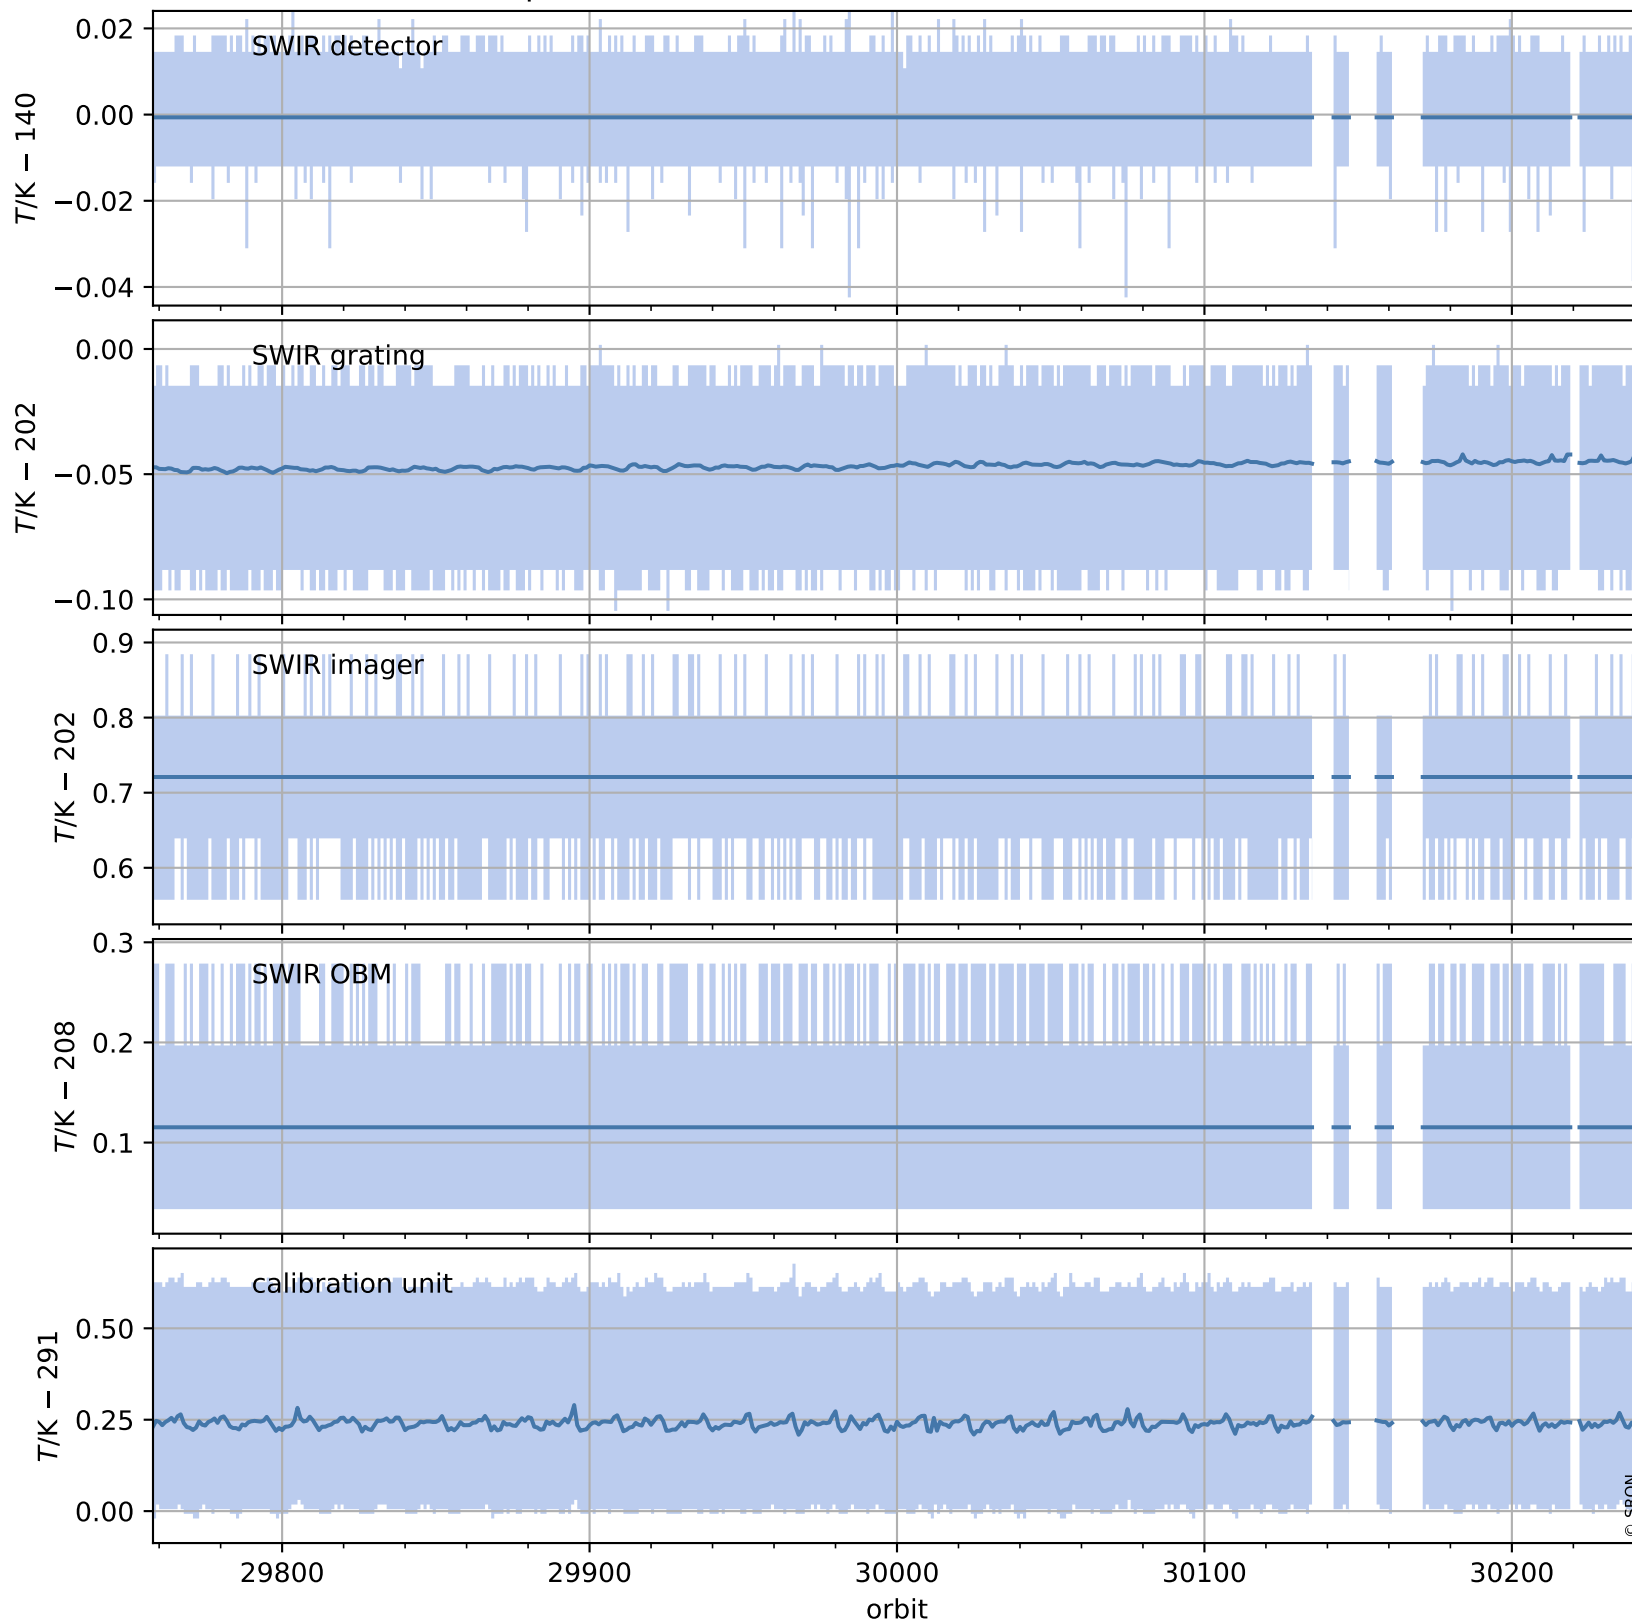

Tropomi SWIR housekeeping data

orbits : [30229, 30242]
coverage : 2023-08-14 / 2023-08-15
created : 2023-08-21T09:44:33

Temperature of sensors relevant for SWIR (one day)

Tropomi SWIR housekeeping data

orbits : [29758, 30242]
coverage : 2023-07-11 / 2023-08-15
created : 2023-08-21T09:44:33

Temperature of sensors relevant for SWIR (last month)

Tropomi SWIR housekeeping data

orbits : [30229, 30242]
coverage : 2023-08-14 / 2023-08-15
created : 2023-08-21T09:44:33

Current and duty cycle of 3 heaters relevant for SWIR (one day)

Tropomi SWIR housekeeping data

orbits : [29758, 30242]
coverage : 2023-07-11 / 2023-08-15
created : 2023-08-21T09:44:34

Current and duty cycle of 3 heaters relevant for SWIR (last month)

Tropomi SWIR housekeeping data

orbits : [30229, 30242]
coverage : 2023-08-14 / 2023-08-15
created : 2023-08-21T09:44:34

Temperature of sensors at the SWIR front-end electronics (one day)

Tropomi SWIR housekeeping data

orbits : [29758, 30242]
coverage : 2023-07-11 / 2023-08-15
created : 2023-08-21T09:44:35