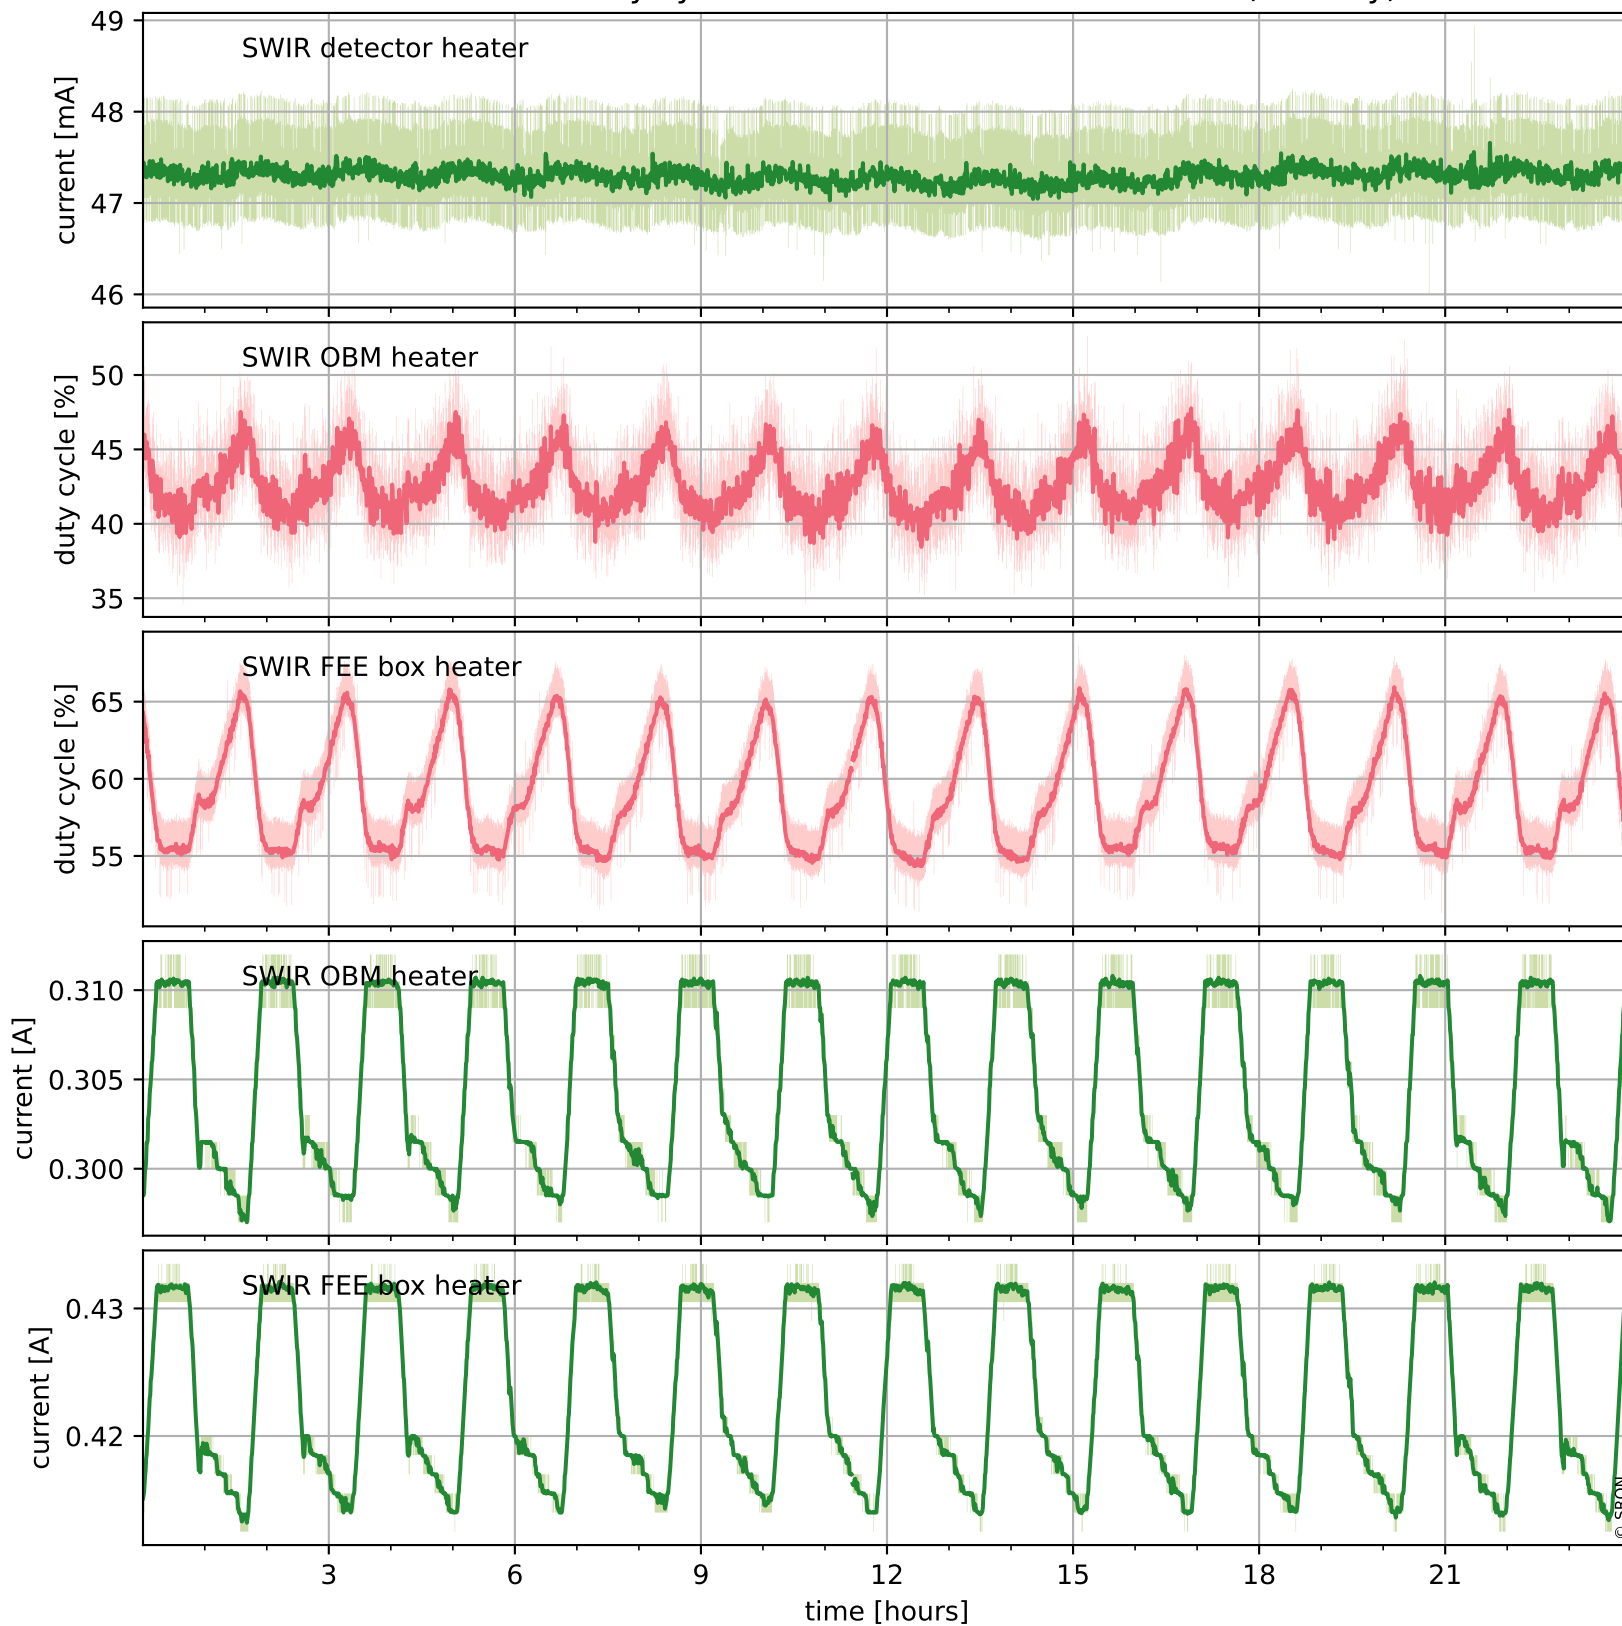

Tropomi SWIR housekeeping data

orbits : [30243, 30256]
coverage : 2023-08-15 / 2023-08-16
created : 2023-08-21T09:44:35

Temperature of sensors relevant for SWIR (one day)

Tropomi SWIR housekeeping data

orbits : [29772, 30256]
coverage : 2023-07-12 / 2023-08-16
created : 2023-08-21T09:44:35

Temperature of sensors relevant for SWIR (last month)

Tropomi SWIR housekeeping data

orbits : [30243, 30256]
coverage : 2023-08-15 / 2023-08-16
created : 2023-08-21T09:44:36

Current and duty cycle of 3 heaters relevant for SWIR (one day)

Tropomi SWIR housekeeping data

orbits : [29772, 30256]
coverage : 2023-07-12 / 2023-08-16
created : 2023-08-21T09:44:36

Current and duty cycle of 3 heaters relevant for SWIR (last month)

Tropomi SWIR housekeeping data