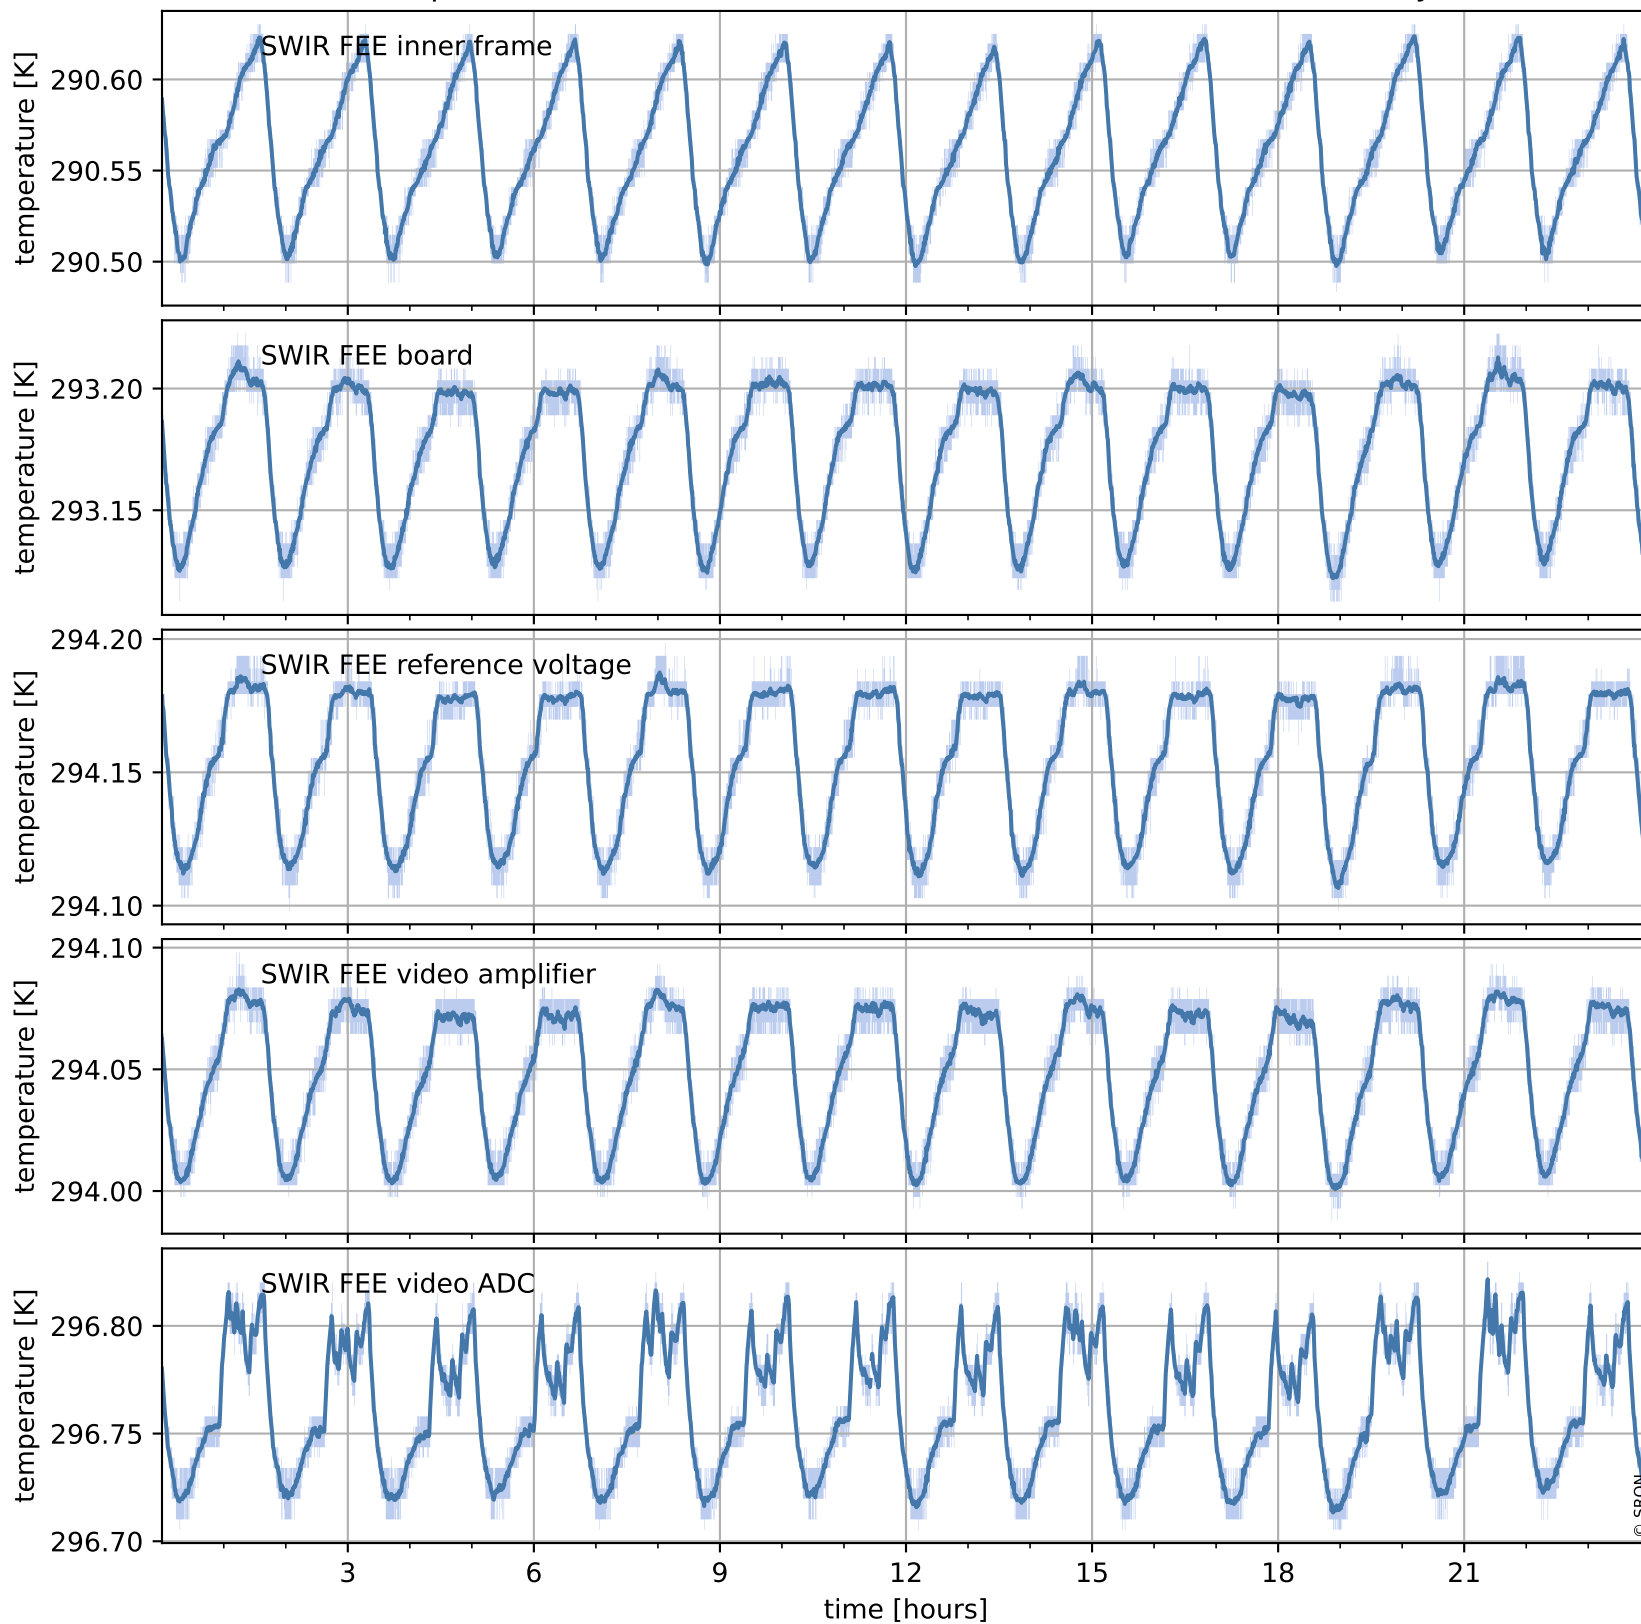

Tropomi SWIR housekeeping data

orbits : [30243, 30256]
coverage : 2023-08-15 / 2023-08-16
created : 2023-08-21T09:44:37

Temperature of sensors at the SWIR front-end electronics (one day)