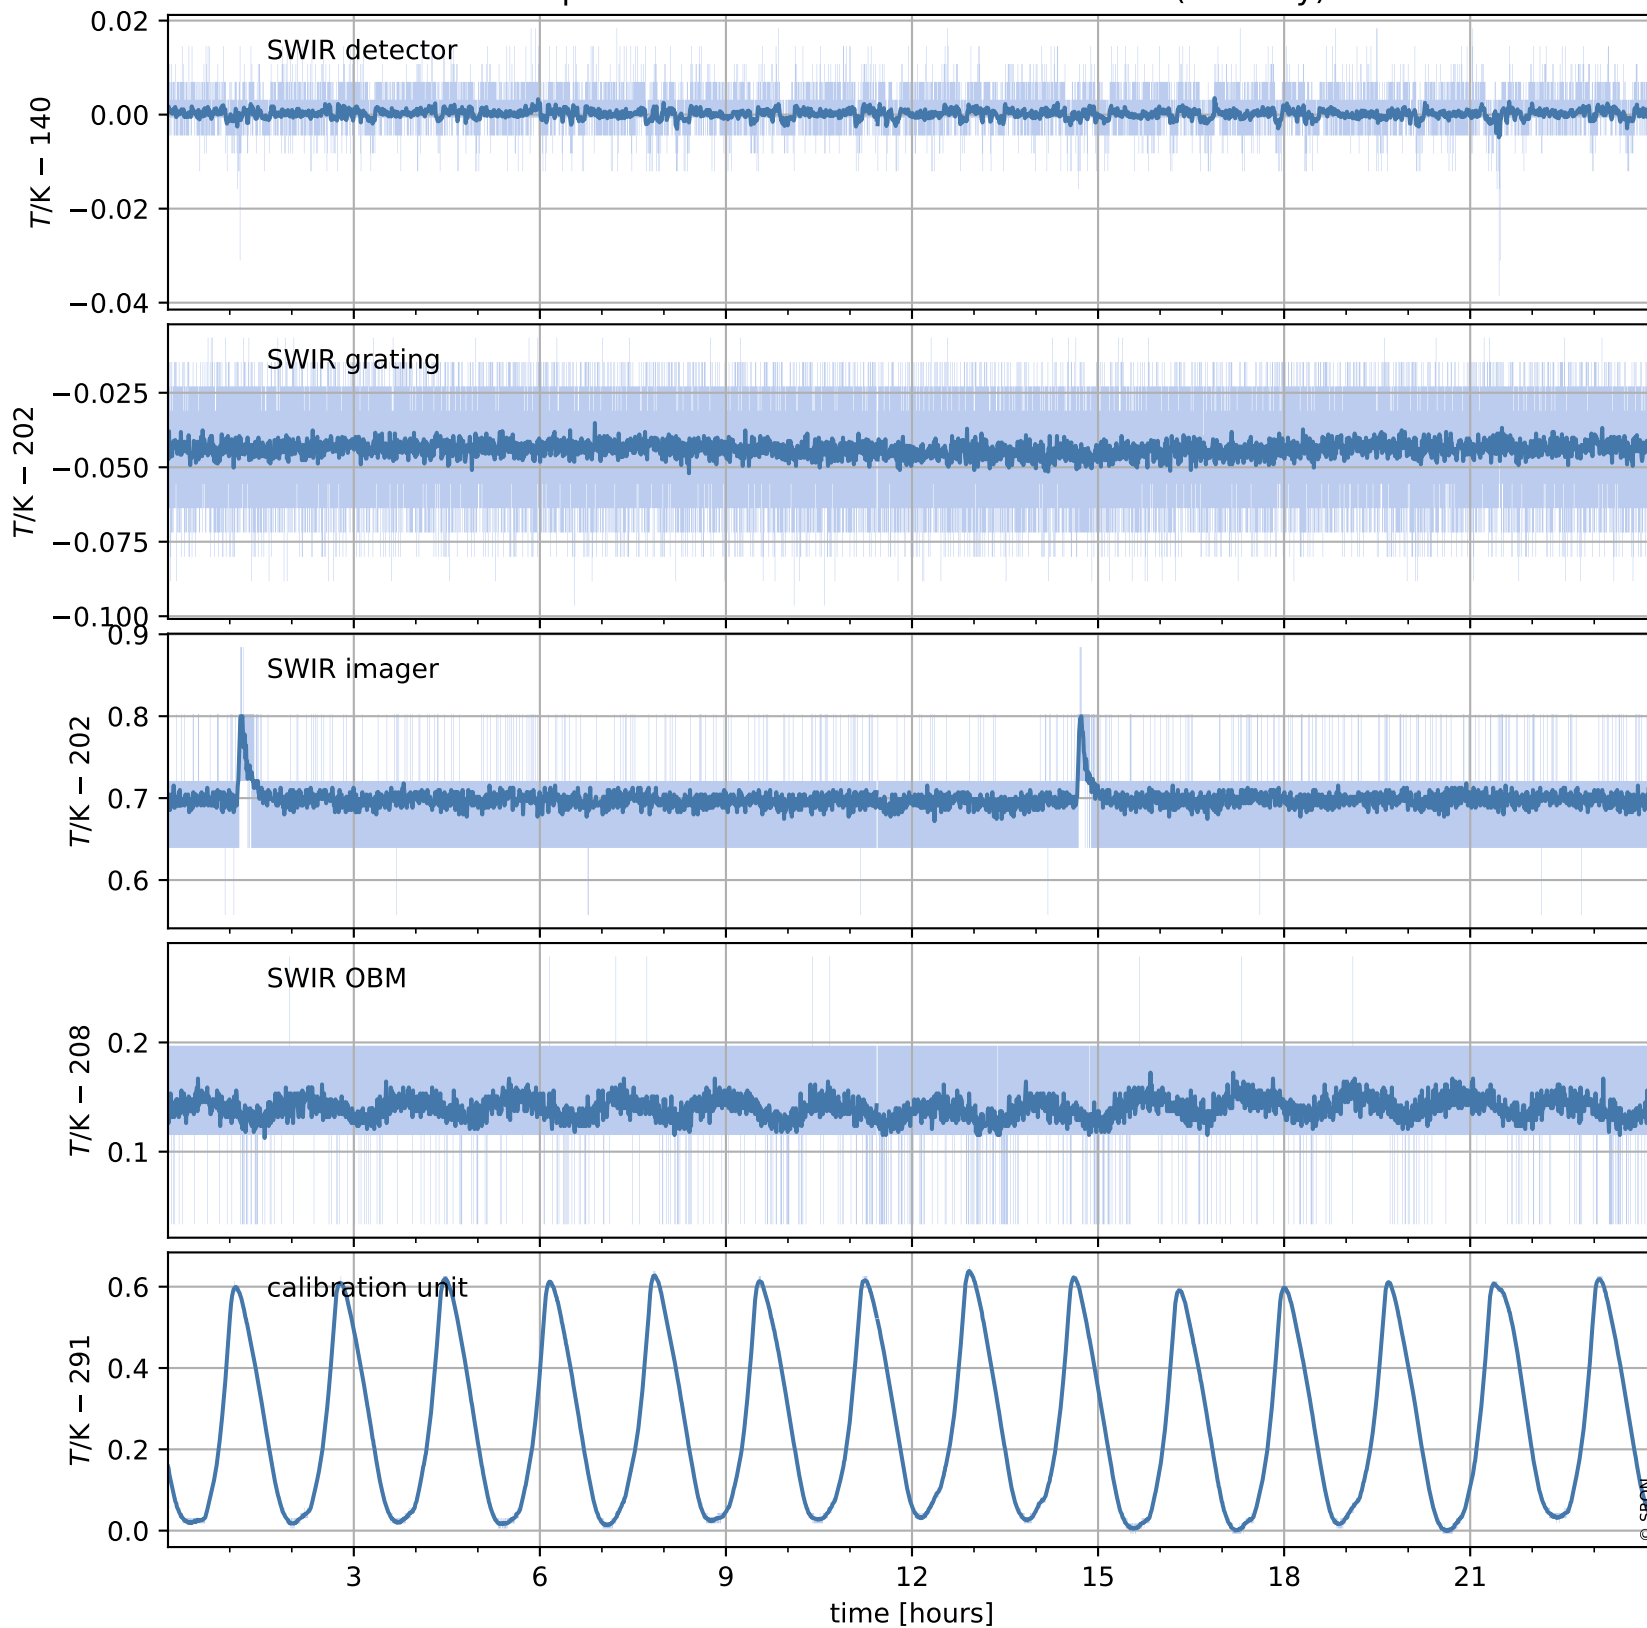

Tropomi SWIR housekeeping data

orbits : [30243, 30256]
coverage : 2023-08-15 / 2023-08-16
created : 2023-08-21T09:44:35

Temperature of sensors relevant for SWIR (one day)

Tropomi SWIR housekeeping data

orbits : [29772, 30256]
coverage : 2023-07-12 / 2023-08-16
created : 2023-08-21T09:44:35

Temperature of sensors relevant for SWIR (last month)

Tropomi SWIR housekeeping data

orbits : [30243, 30256]
coverage : 2023-08-15 / 2023-08-16
created : 2023-08-21T09:44:36

Current and duty cycle of 3 heaters relevant for SWIR (one day)