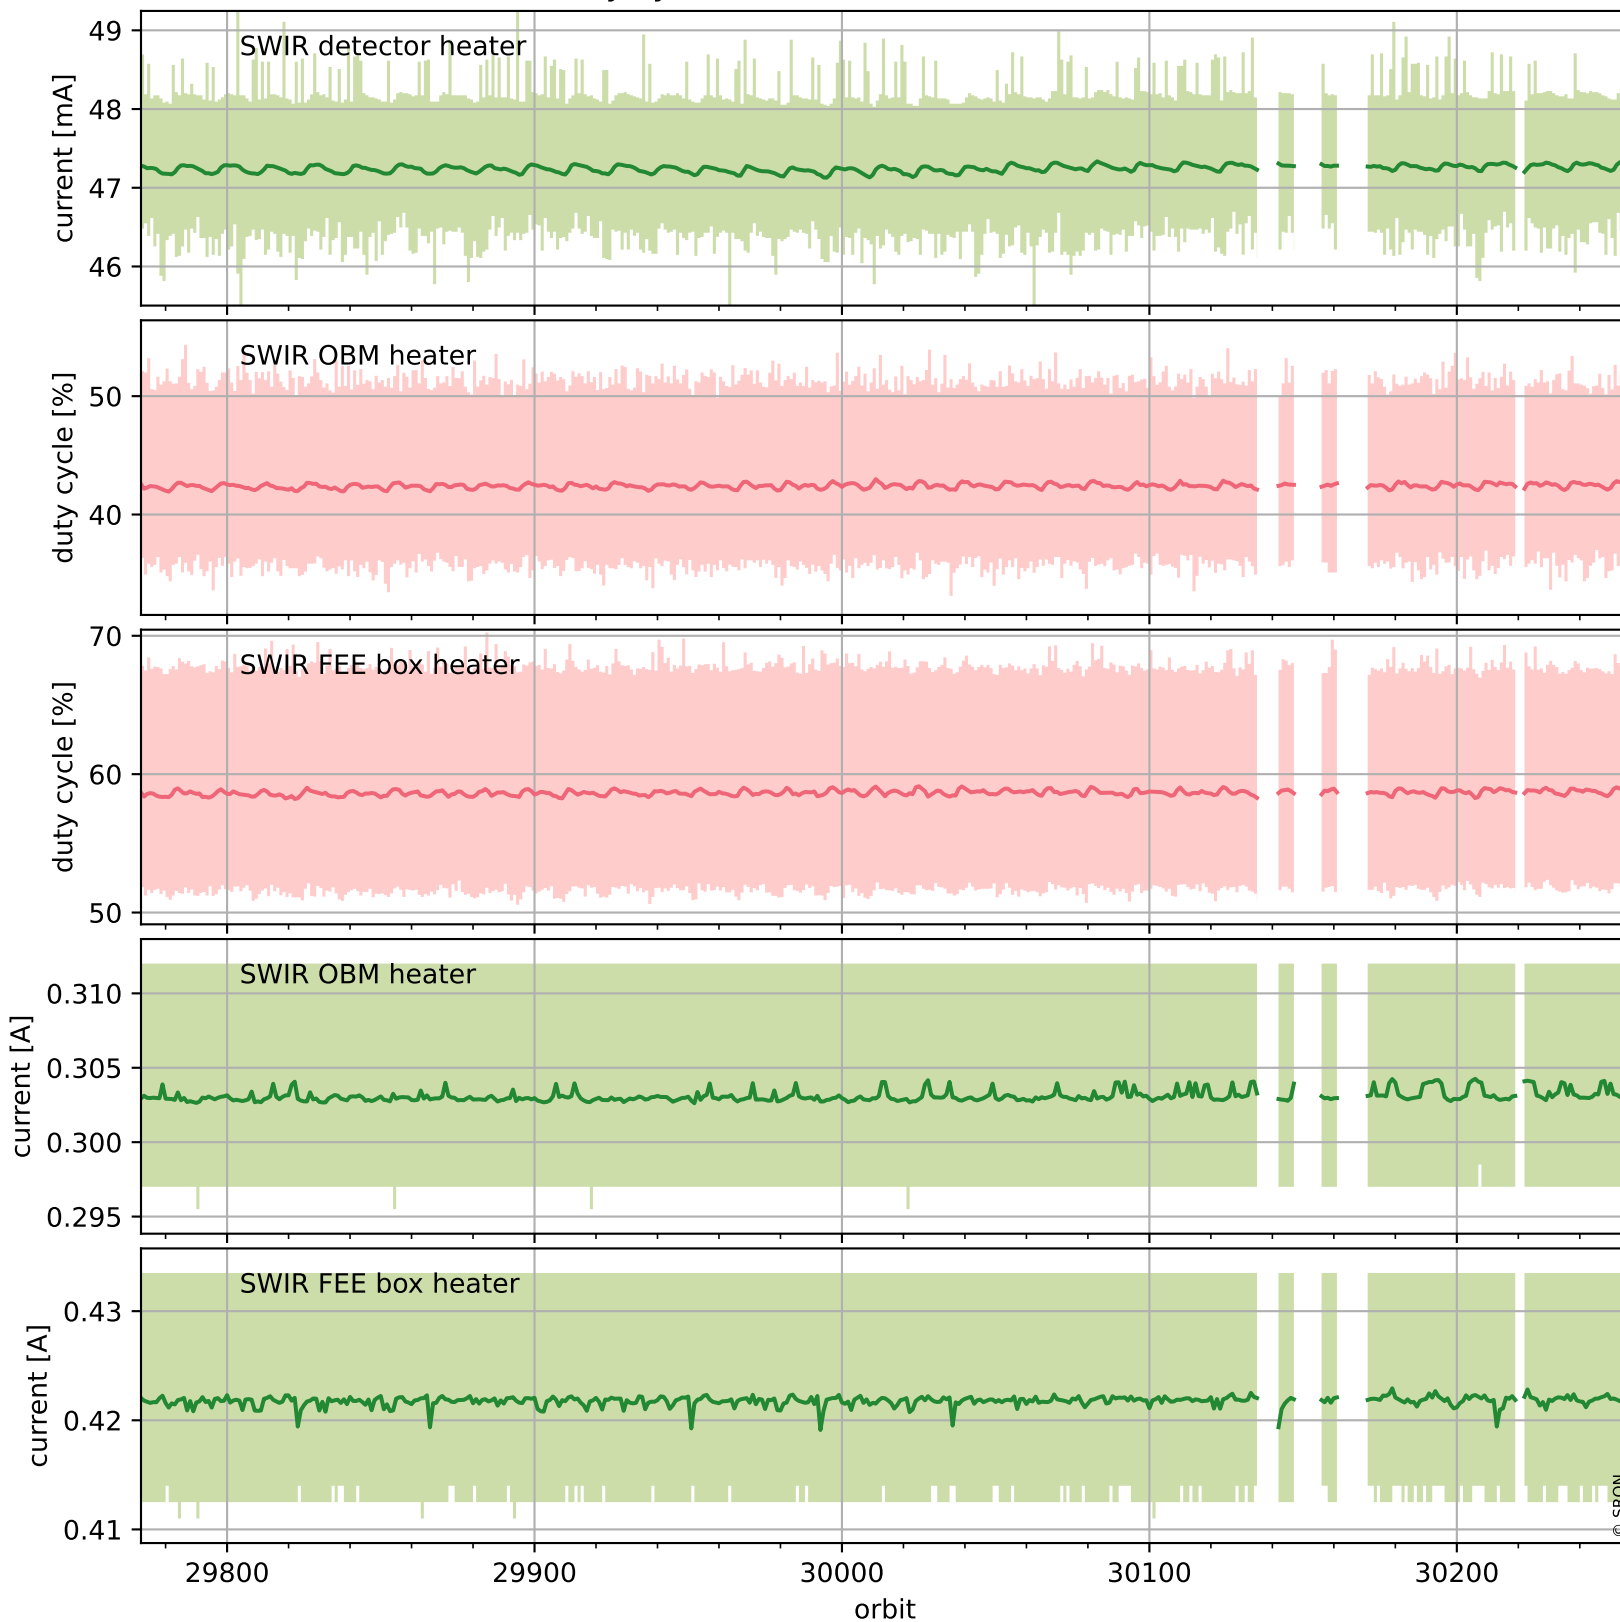

Tropomi SWIR housekeeping data

orbits : [30243, 30256]
coverage : 2023-08-15 / 2023-08-16
created : 2023-08-21T09:44:35

Temperature of sensors relevant for SWIR (one day)

Tropomi SWIR housekeeping data

orbits : [29772, 30256]
coverage : 2023-07-12 / 2023-08-16
created : 2023-08-21T09:44:35

Temperature of sensors relevant for SWIR (last month)

Tropomi SWIR housekeeping data

orbits : [30243, 30256]
coverage : 2023-08-15 / 2023-08-16
created : 2023-08-21T09:44:36

Current and duty cycle of 3 heaters relevant for SWIR (one day)

Tropomi SWIR housekeeping data

orbits : [29772, 30256]
coverage : 2023-07-12 / 2023-08-16
created : 2023-08-21T09:44:36

Current and duty cycle of 3 heaters relevant for SWIR (last month)

Tropomi SWIR housekeeping data

orbits : [30243, 30256]
coverage : 2023-08-15 / 2023-08-16
created : 2023-08-21T09:44:37

Temperature of sensors at the SWIR front-end electronics (one day)

Tropomi SWIR housekeeping data

orbits : [29772, 30256]
coverage : 2023-07-12 / 2023-08-16
created : 2023-08-21T09:44:37