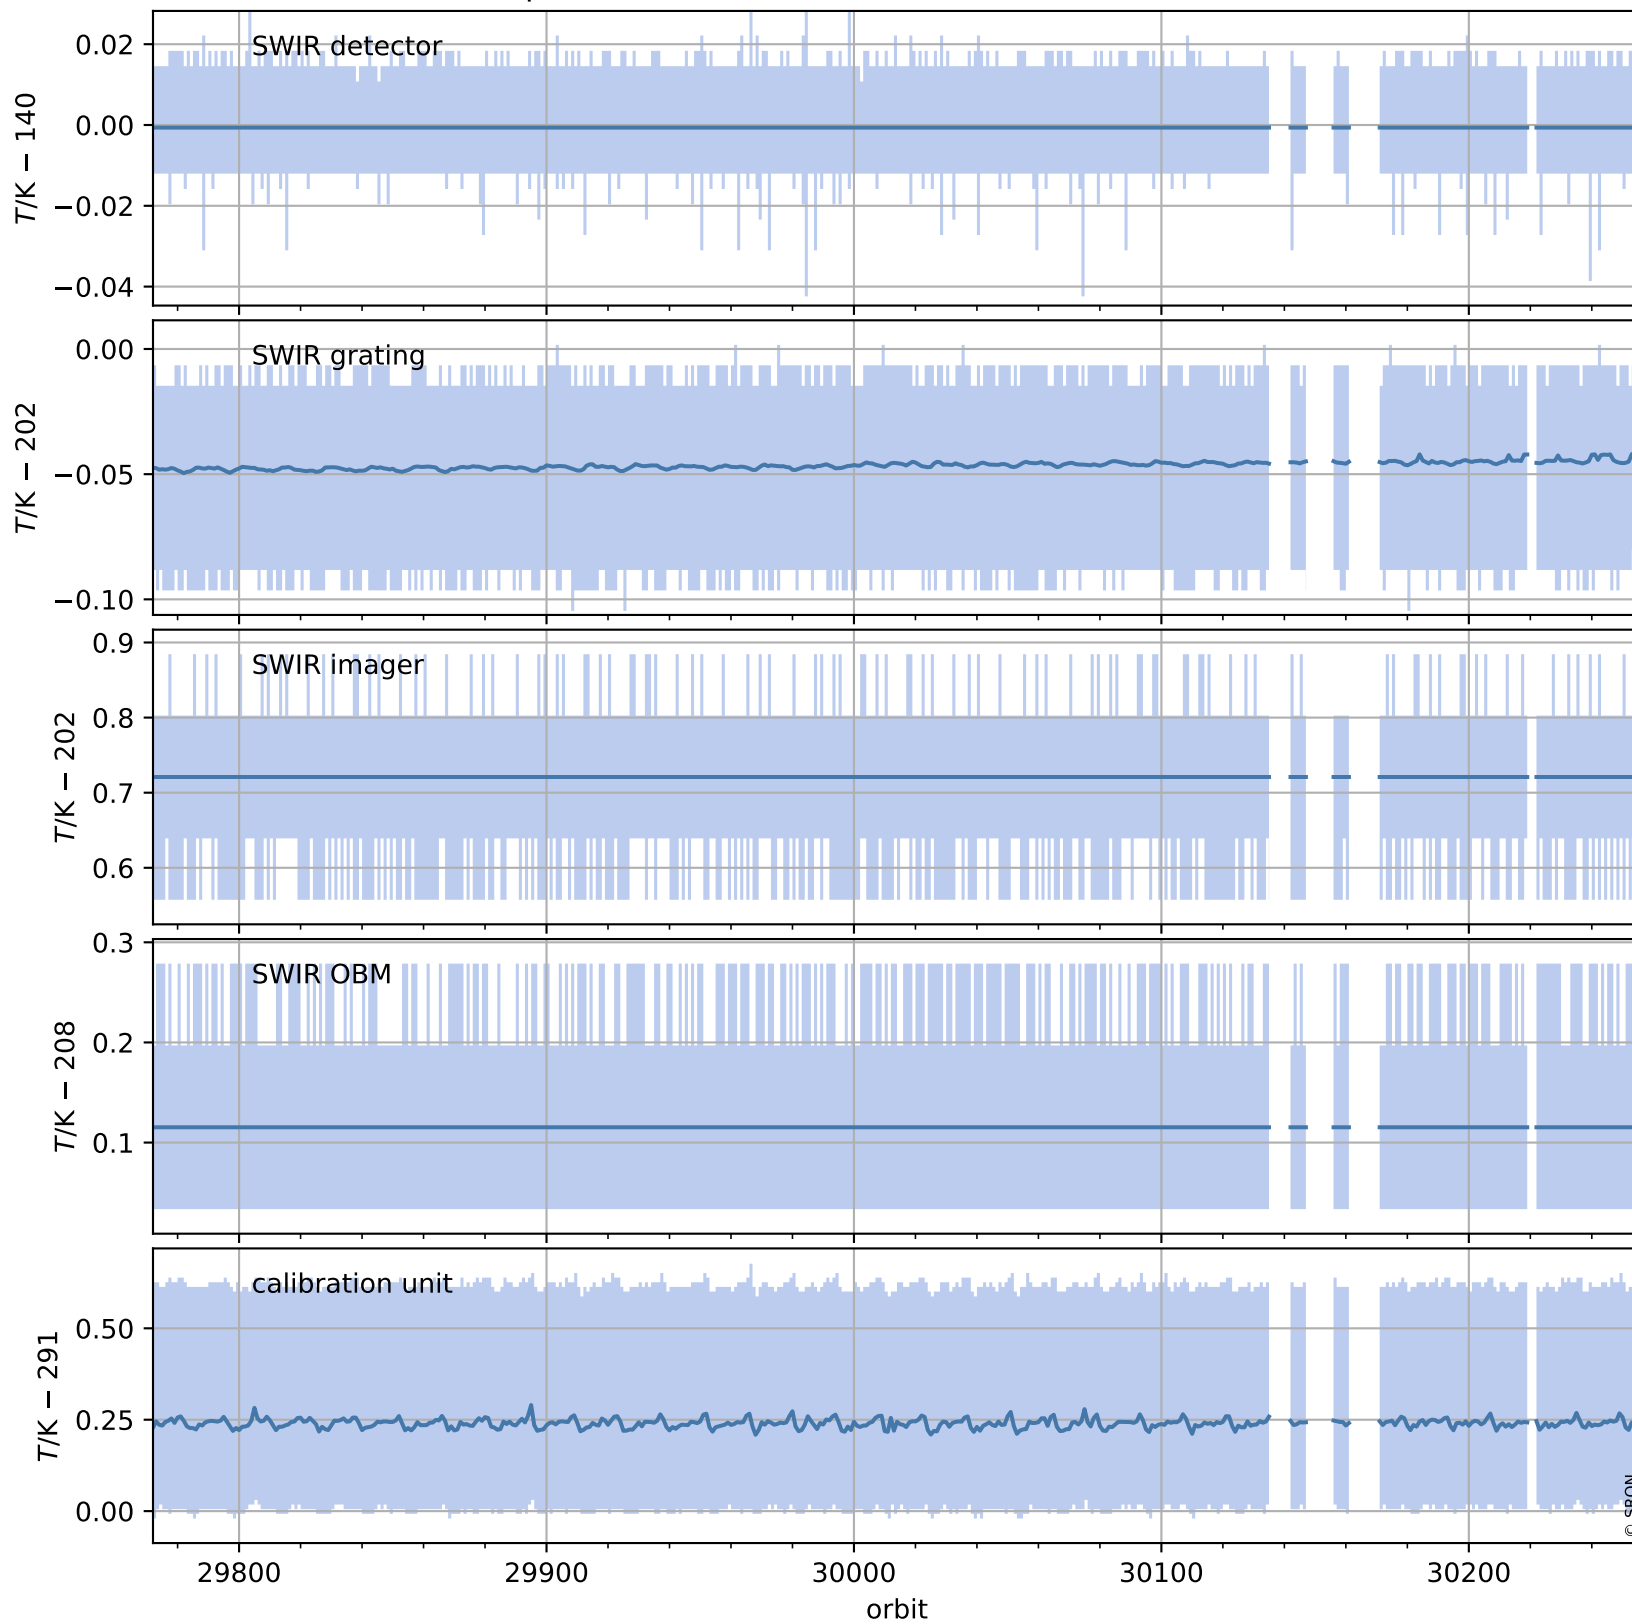

Tropomi SWIR housekeeping data

orbits : [30243, 30256]
coverage : 2023-08-15 / 2023-08-16
created : 2023-08-21T09:44:35

Temperature of sensors relevant for SWIR (one day)

Tropomi SWIR housekeeping data

orbits : [29772, 30256]
coverage : 2023-07-12 / 2023-08-16
created : 2023-08-21T09:44:35

Temperature of sensors relevant for SWIR (last month)

Tropomi SWIR housekeeping data

orbits : [30243, 30256]
coverage : 2023-08-15 / 2023-08-16
created : 2023-08-21T09:44:36

Current and duty cycle of 3 heaters relevant for SWIR (one day)

Tropomi SWIR housekeeping data

orbits : [29772, 30256]
coverage : 2023-07-12 / 2023-08-16
created : 2023-08-21T09:44:36

Current and duty cycle of 3 heaters relevant for SWIR (last month)

Tropomi SWIR housekeeping data

orbits : [30243, 30256]
coverage : 2023-08-15 / 2023-08-16
created : 2023-08-21T09:44:37

Temperature of sensors at the SWIR front-end electronics (one day)

Tropomi SWIR housekeeping data

orbits : [29772, 30256]
coverage : 2023-07-12 / 2023-08-16
created : 2023-08-21T09:44:37