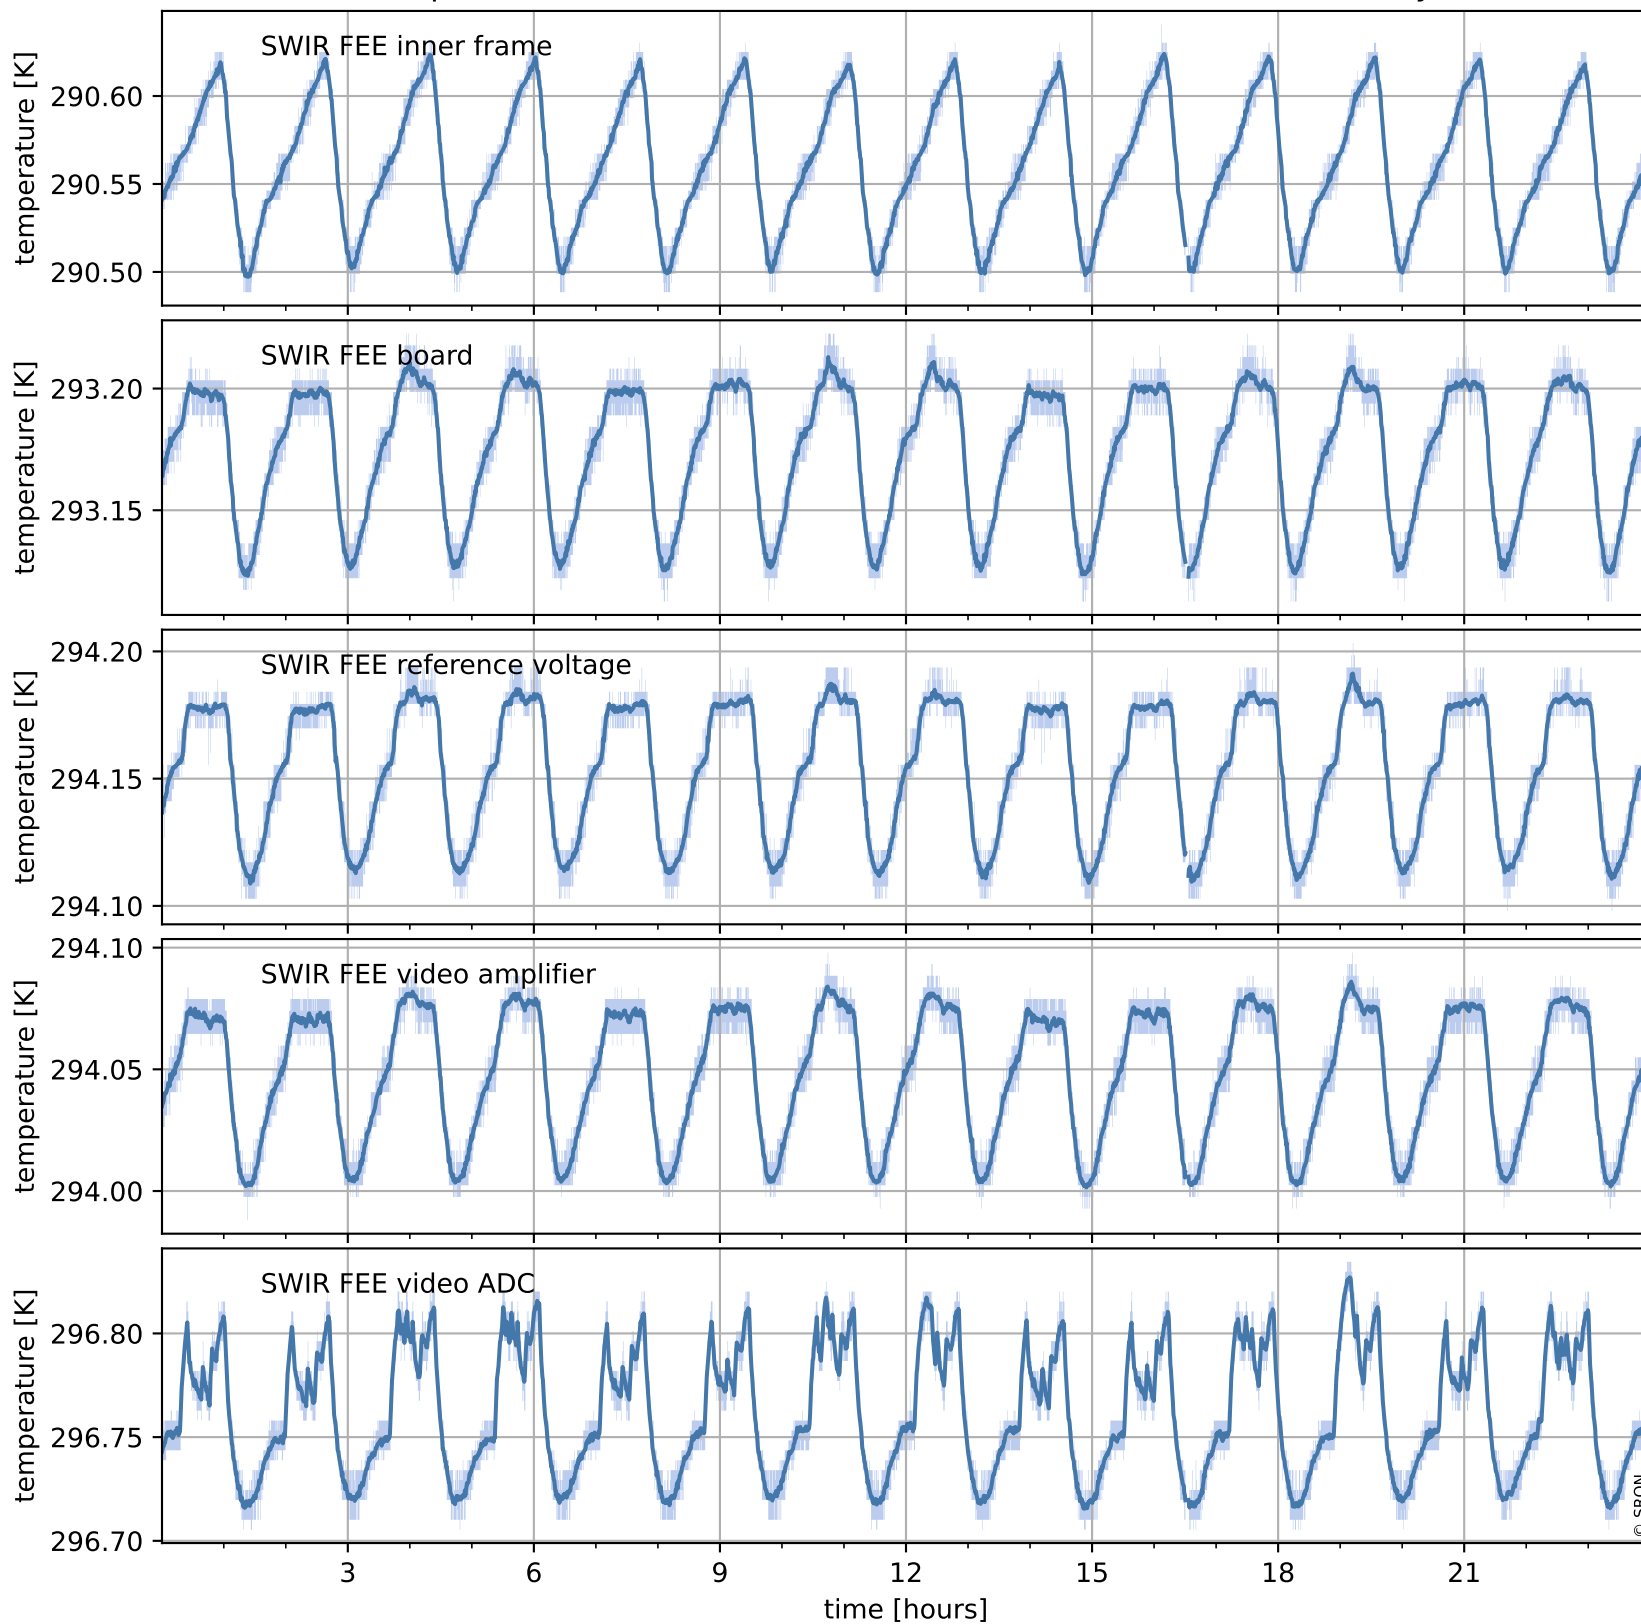

Tropomi SWIR housekeeping data

orbits : [30271, 30284]
coverage : 2023-08-17 / 2023-08-18
created : 2023-08-21T09:44:41

Temperature of sensors at the SWIR front-end electronics (one day)