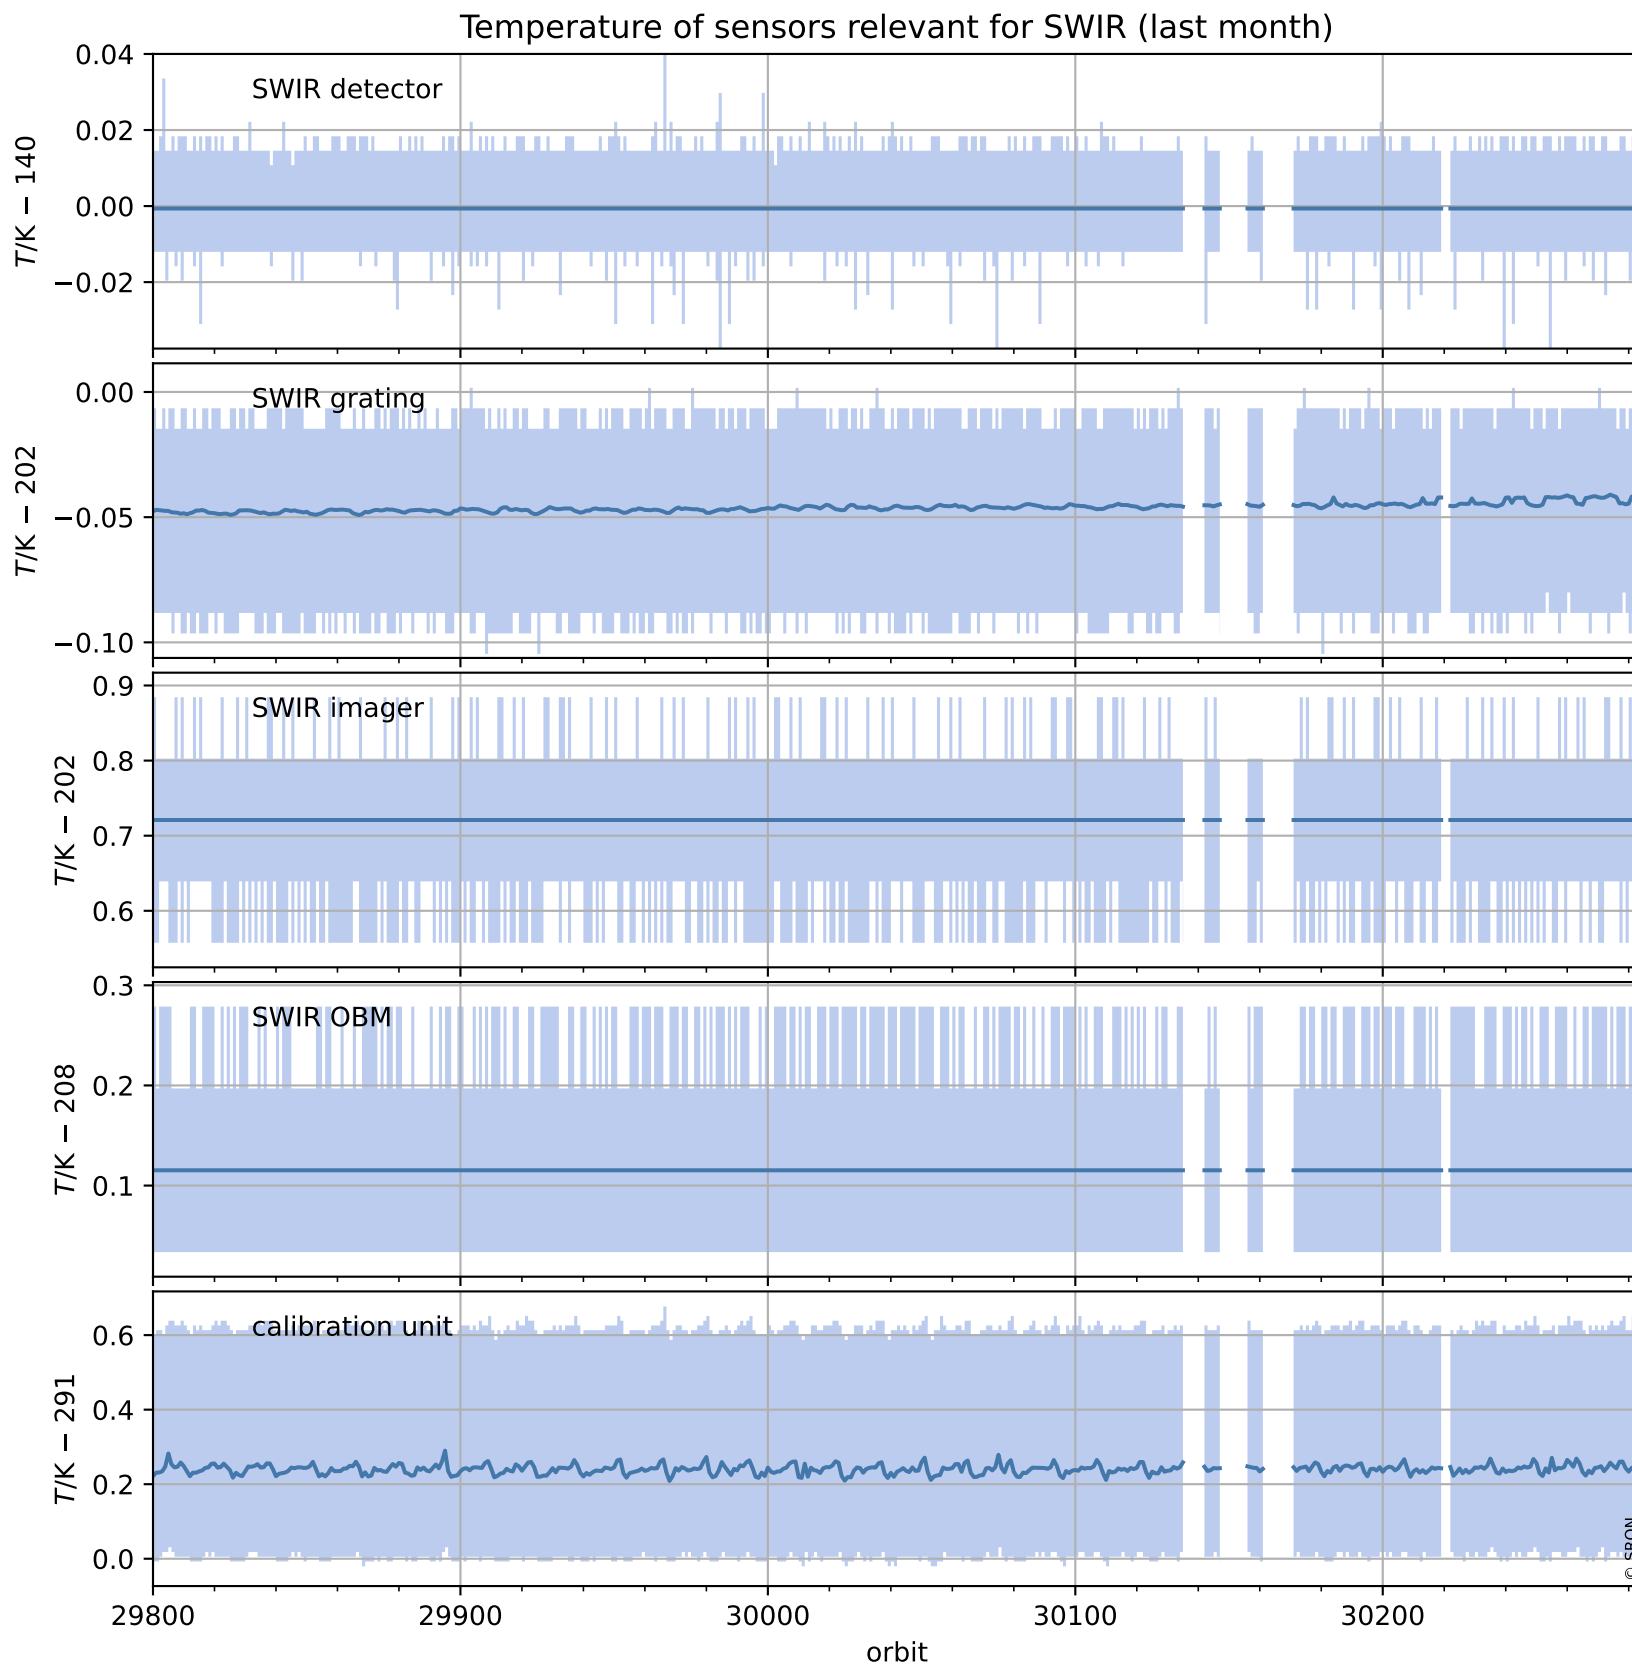

Tropomi SWIR housekeeping data

orbits : [30271, 30284]
coverage : 2023-08-17 / 2023-08-18
created : 2023-08-21T09:44:40

Temperature of sensors relevant for SWIR (one day)

Tropomi SWIR housekeeping data

orbits : [29800, 30284]
coverage : 2023-07-14 / 2023-08-18
created : 2023-08-21T09:44:40

Tropomi SWIR housekeeping data

orbits : [30271, 30284]
coverage : 2023-08-17 / 2023-08-18
created : 2023-08-21T09:44:41

Current and duty cycle of 3 heaters relevant for SWIR (one day)

Tropomi SWIR housekeeping data

orbits : [29800, 30284]
coverage : 2023-07-14 / 2023-08-18
created : 2023-08-21T09:44:41

Current and duty cycle of 3 heaters relevant for SWIR (last month)

Tropomi SWIR housekeeping data

orbits : [30271, 30284]
coverage : 2023-08-17 / 2023-08-18
created : 2023-08-21T09:44:41