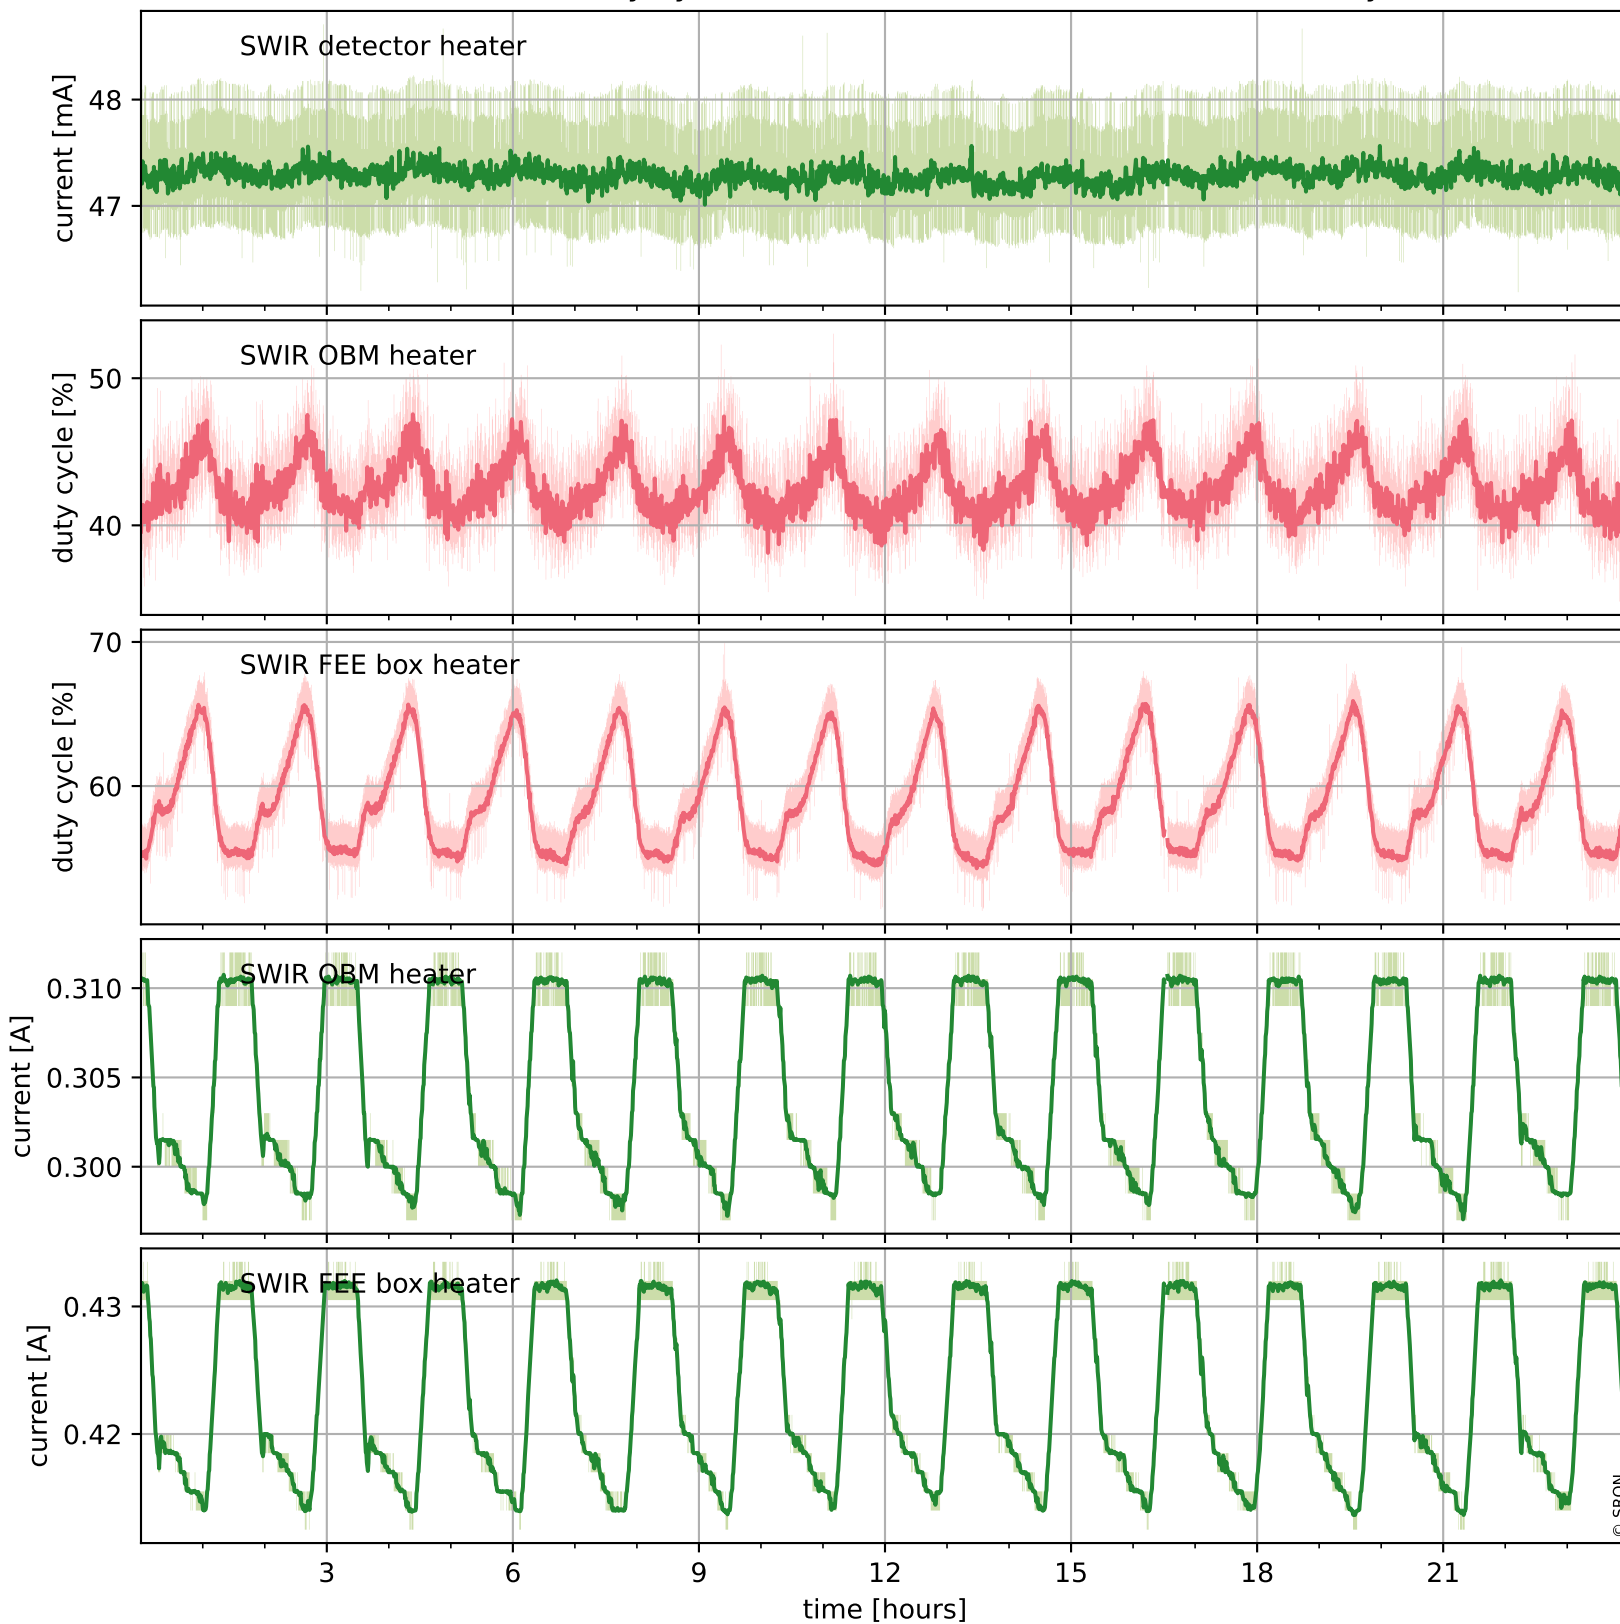

Tropomi SWIR housekeeping data

orbits : [30271, 30284]
coverage : 2023-08-17 / 2023-08-18
created : 2023-08-21T09:44:40

Temperature of sensors relevant for SWIR (one day)

Tropomi SWIR housekeeping data

orbits : [29800, 30284]
coverage : 2023-07-14 / 2023-08-18
created : 2023-08-21T09:44:40

Tropomi SWIR housekeeping data

orbits : [30271, 30284]
coverage : 2023-08-17 / 2023-08-18
created : 2023-08-21T09:44:41

Current and duty cycle of 3 heaters relevant for SWIR (one day)

Tropomi SWIR housekeeping data

orbits : [29800, 30284]
coverage : 2023-07-14 / 2023-08-18
created : 2023-08-21T09:44:41

Current and duty cycle of 3 heaters relevant for SWIR (last month)

Tropomi SWIR housekeeping data

orbits : [30271, 30284]
coverage : 2023-08-17 / 2023-08-18
created : 2023-08-21T09:44:41