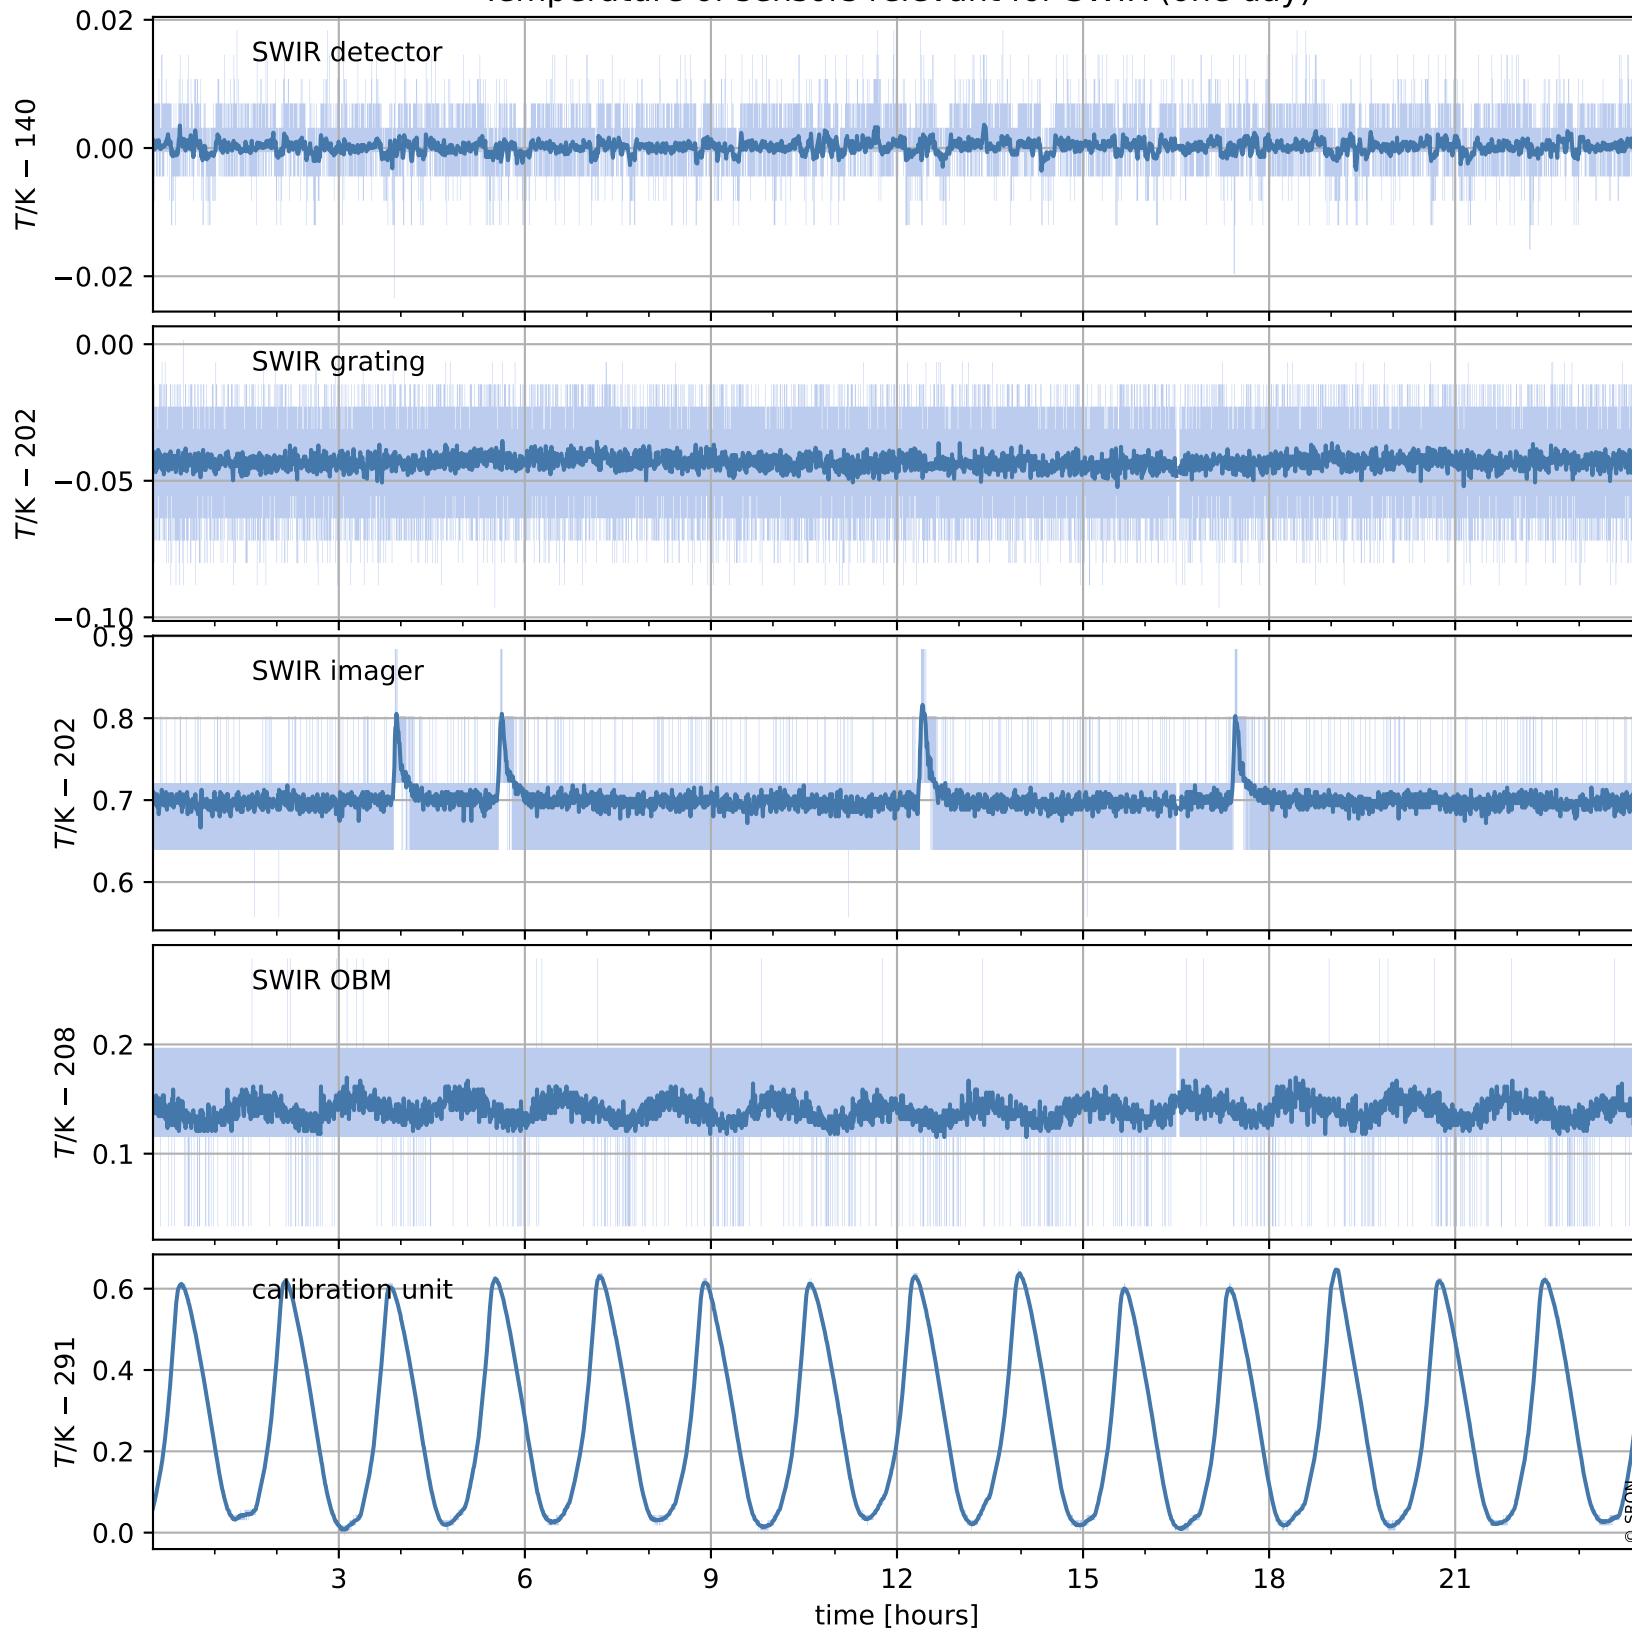

Tropomi SWIR housekeeping data

orbits : [30271, 30284]
coverage : 2023-08-17 / 2023-08-18
created : 2023-08-21T09:44:40

Temperature of sensors relevant for SWIR (one day)

Tropomi SWIR housekeeping data

orbits : [29800, 30284]
coverage : 2023-07-14 / 2023-08-18
created : 2023-08-21T09:44:40

Tropomi SWIR housekeeping data

orbits : [30271, 30284]
coverage : 2023-08-17 / 2023-08-18
created : 2023-08-21T09:44:41

Current and duty cycle of 3 heaters relevant for SWIR (one day)

Tropomi SWIR housekeeping data

orbits : [29800, 30284]
coverage : 2023-07-14 / 2023-08-18
created : 2023-08-21T09:44:41

Current and duty cycle of 3 heaters relevant for SWIR (last month)

Tropomi SWIR housekeeping data

orbits : [30271, 30284]
coverage : 2023-08-17 / 2023-08-18
created : 2023-08-21T09:44:41