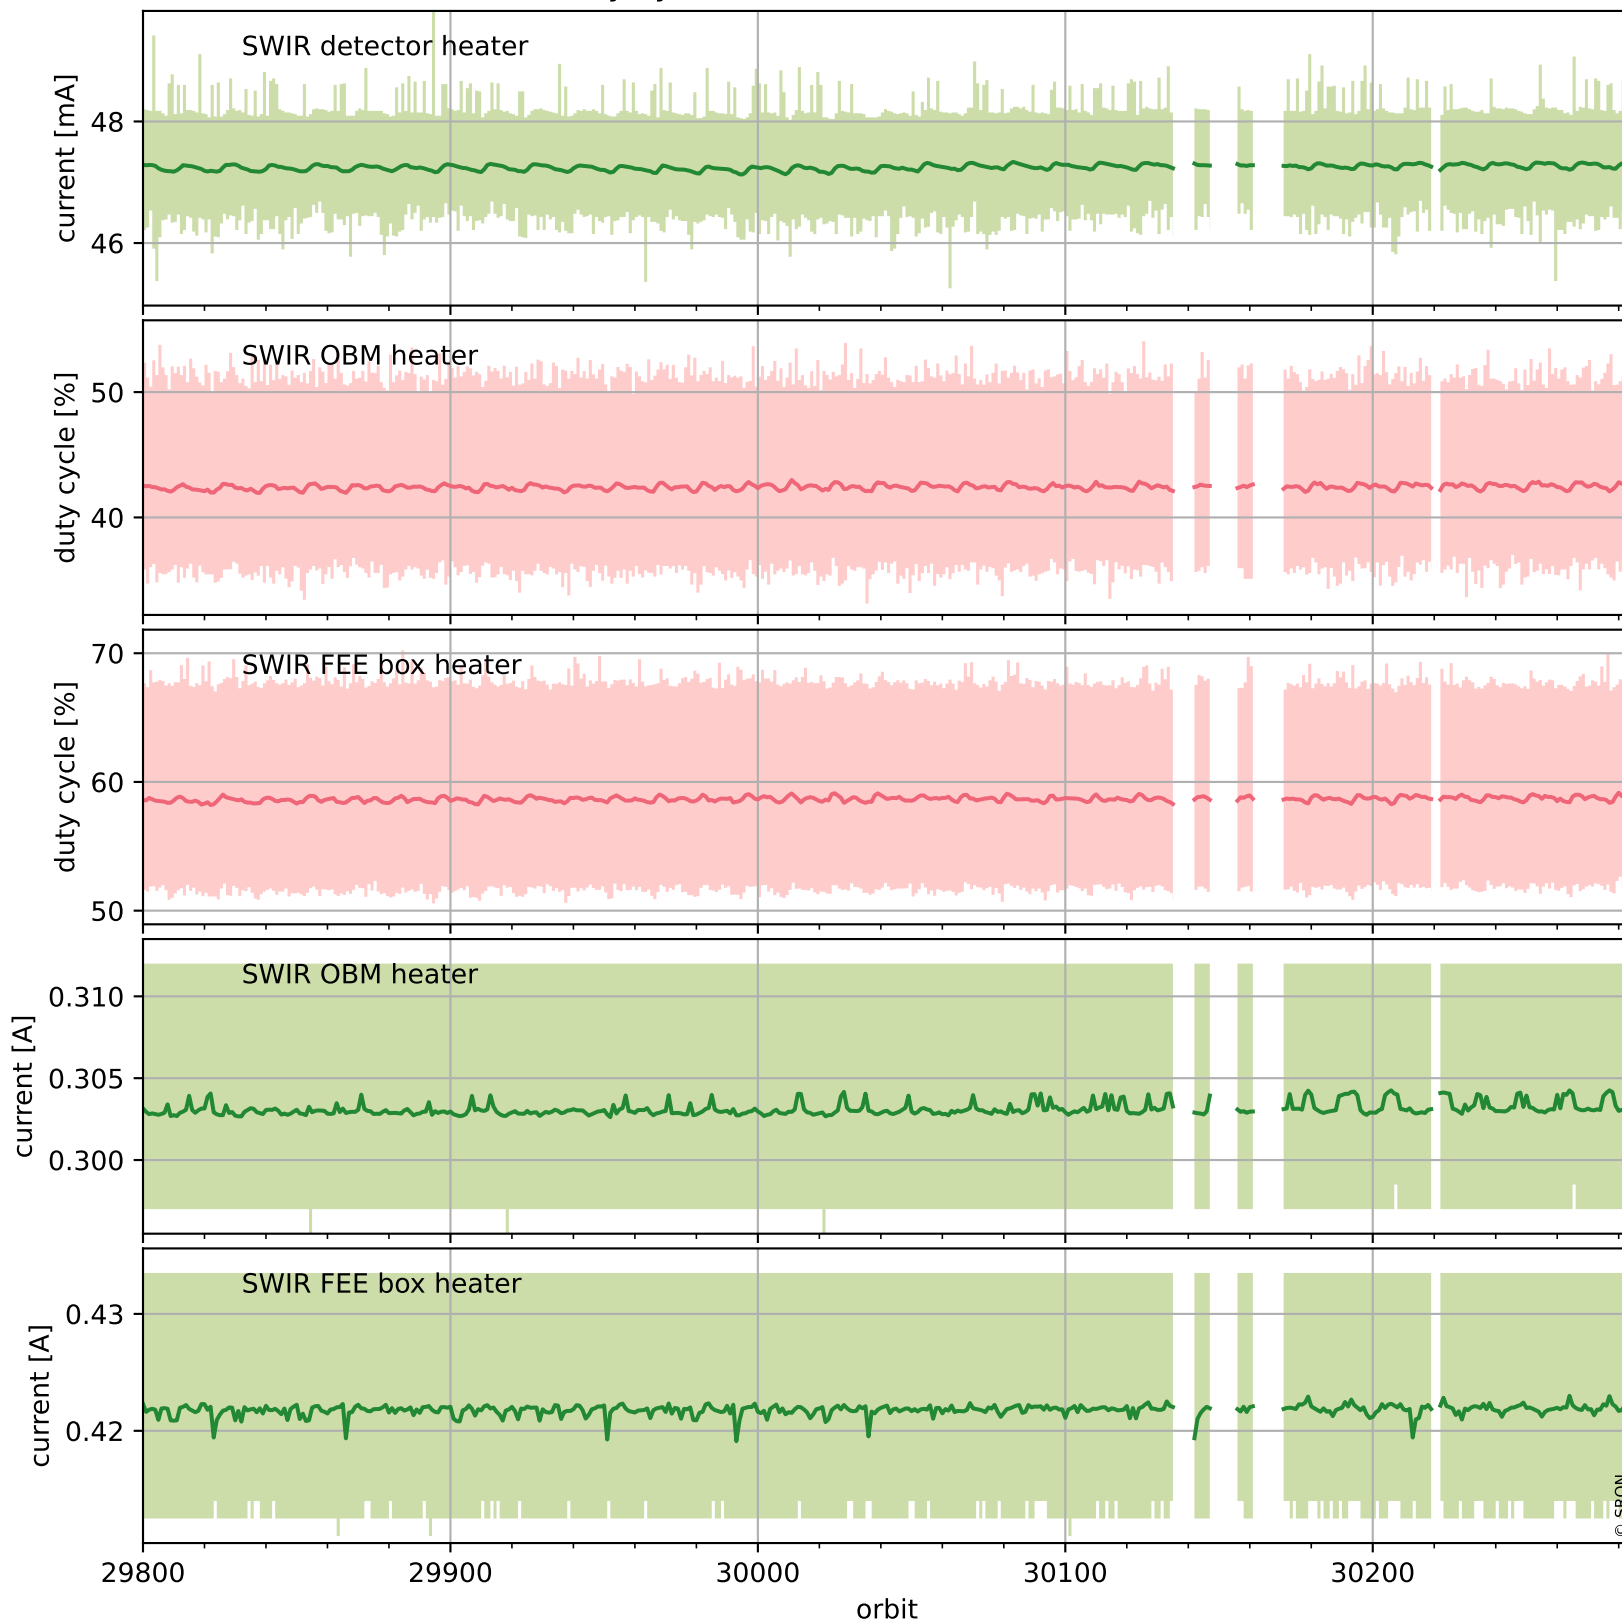

Tropomi SWIR housekeeping data

orbits : [30271, 30284]
coverage : 2023-08-17 / 2023-08-18
created : 2023-08-21T09:44:40

Temperature of sensors relevant for SWIR (one day)

Tropomi SWIR housekeeping data

orbits : [29800, 30284]
coverage : 2023-07-14 / 2023-08-18
created : 2023-08-21T09:44:40

Tropomi SWIR housekeeping data

orbits : [30271, 30284]
coverage : 2023-08-17 / 2023-08-18
created : 2023-08-21T09:44:41

Current and duty cycle of 3 heaters relevant for SWIR (one day)

Tropomi SWIR housekeeping data

orbits : [29800, 30284]
coverage : 2023-07-14 / 2023-08-18
created : 2023-08-21T09:44:41

Current and duty cycle of 3 heaters relevant for SWIR (last month)

Tropomi SWIR housekeeping data

orbits : [30271, 30284]
coverage : 2023-08-17 / 2023-08-18
created : 2023-08-21T09:44:41

Temperature of sensors at the SWIR front-end electronics (one day)

Tropomi SWIR housekeeping data

orbits : [29800, 30284]
coverage : 2023-07-14 / 2023-08-18
created : 2023-08-21T09:44:42

Temperature of sensors at the SWIR front-end electronics (last month)