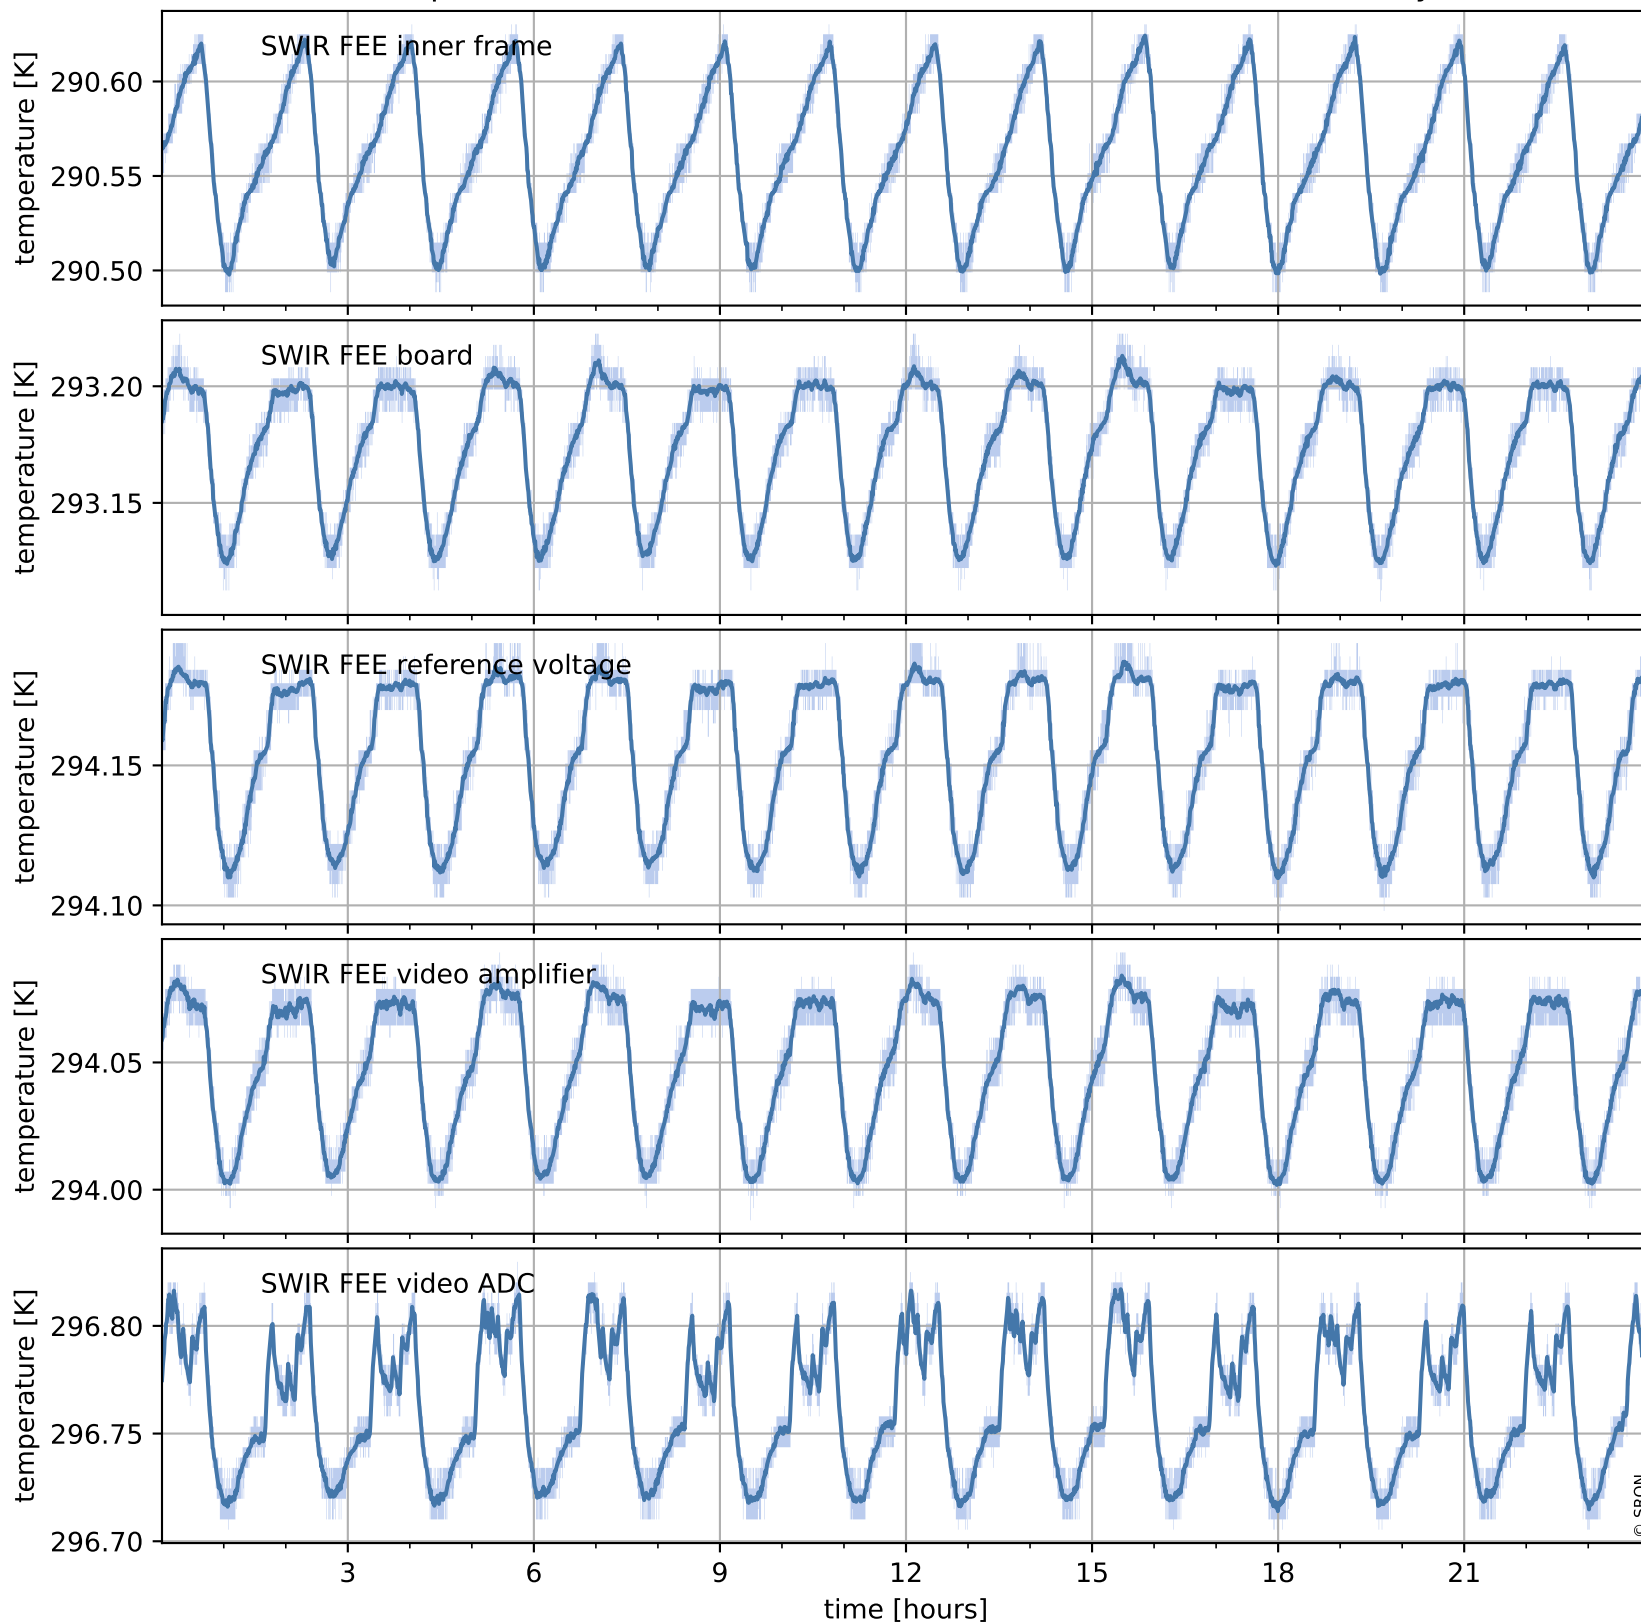

Tropomi SWIR housekeeping data

orbits : [30285, 30299]
coverage : 2023-08-18 / 2023-08-19
created : 2023-08-21T09:56:47

Temperature of sensors relevant for SWIR (one day)

Tropomi SWIR housekeeping data

orbits : [29815, 30299]
coverage : 2023-07-15 / 2023-08-19
created : 2023-08-21T09:56:48

Temperature of sensors relevant for SWIR (last month)

Tropomi SWIR housekeeping data

orbits : [30285, 30299]
coverage : 2023-08-18 / 2023-08-19
created : 2023-08-21T09:56:48

Current and duty cycle of 3 heaters relevant for SWIR (one day)

Tropomi SWIR housekeeping data

orbits : [29815, 30299]
coverage : 2023-07-15 / 2023-08-19
created : 2023-08-21T09:56:49

Current and duty cycle of 3 heaters relevant for SWIR (last month)

Tropomi SWIR housekeeping data

orbits : [30285, 30299]
coverage : 2023-08-18 / 2023-08-19
created : 2023-08-21T09:56:49

Temperature of sensors at the SWIR front-end electronics (one day)

Tropomi SWIR housekeeping data

orbits : [29815, 30299]
coverage : 2023-07-15 / 2023-08-19
created : 2023-08-21T09:56:49