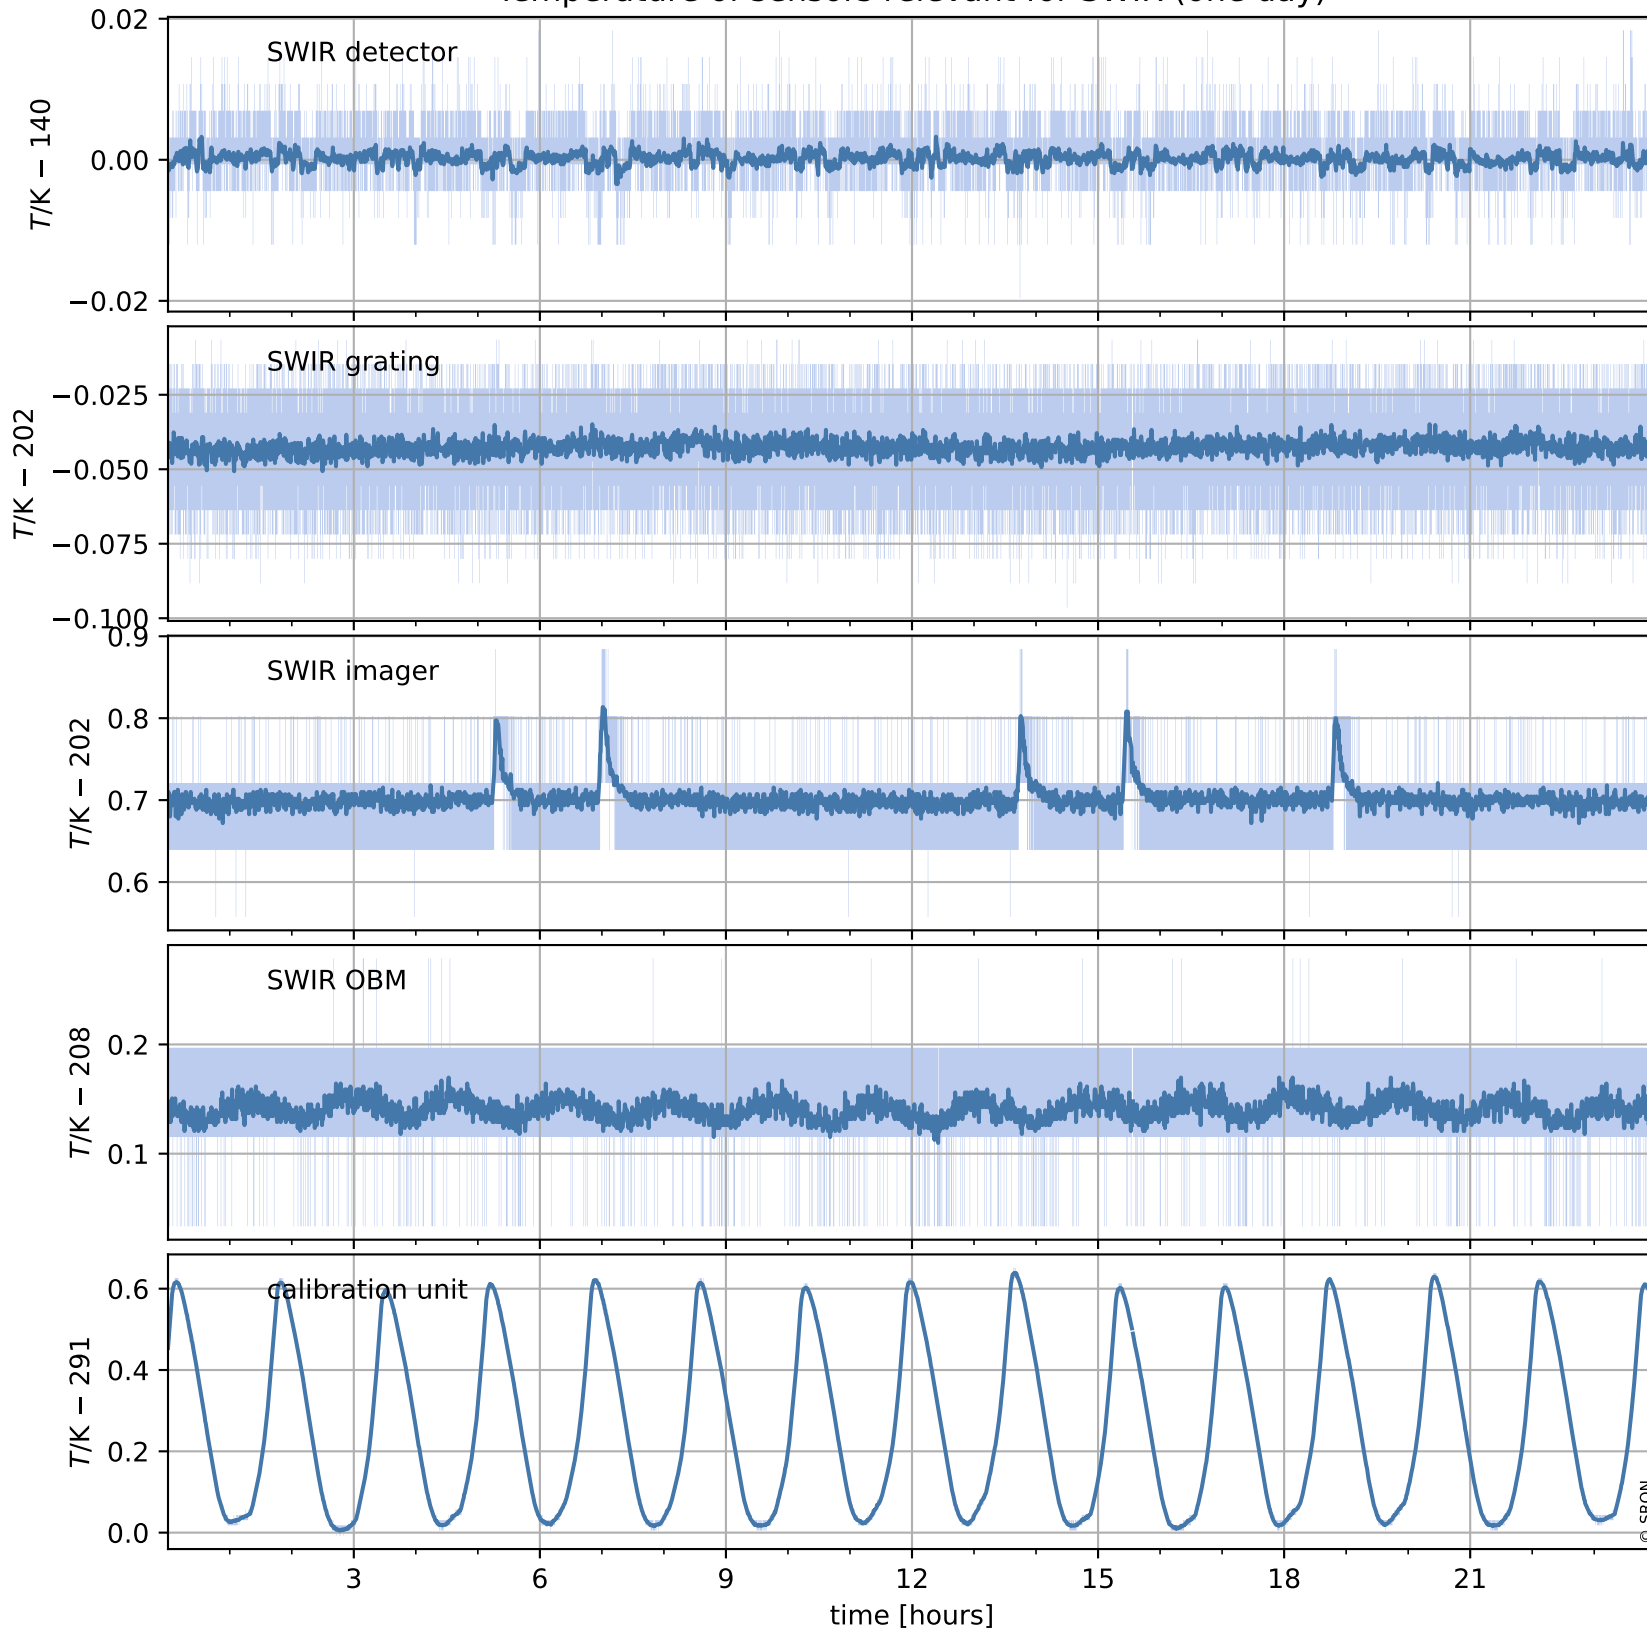

Tropomi SWIR housekeeping data

orbits : [30285, 30299]
coverage : 2023-08-18 / 2023-08-19
created : 2023-08-21T09:56:47

Temperature of sensors relevant for SWIR (one day)

Tropomi SWIR housekeeping data

orbits : [29815, 30299]
coverage : 2023-07-15 / 2023-08-19
created : 2023-08-21T09:56:48

Temperature of sensors relevant for SWIR (last month)

Tropomi SWIR housekeeping data

orbits : [30285, 30299]
coverage : 2023-08-18 / 2023-08-19
created : 2023-08-21T09:56:48

Current and duty cycle of 3 heaters relevant for SWIR (one day)