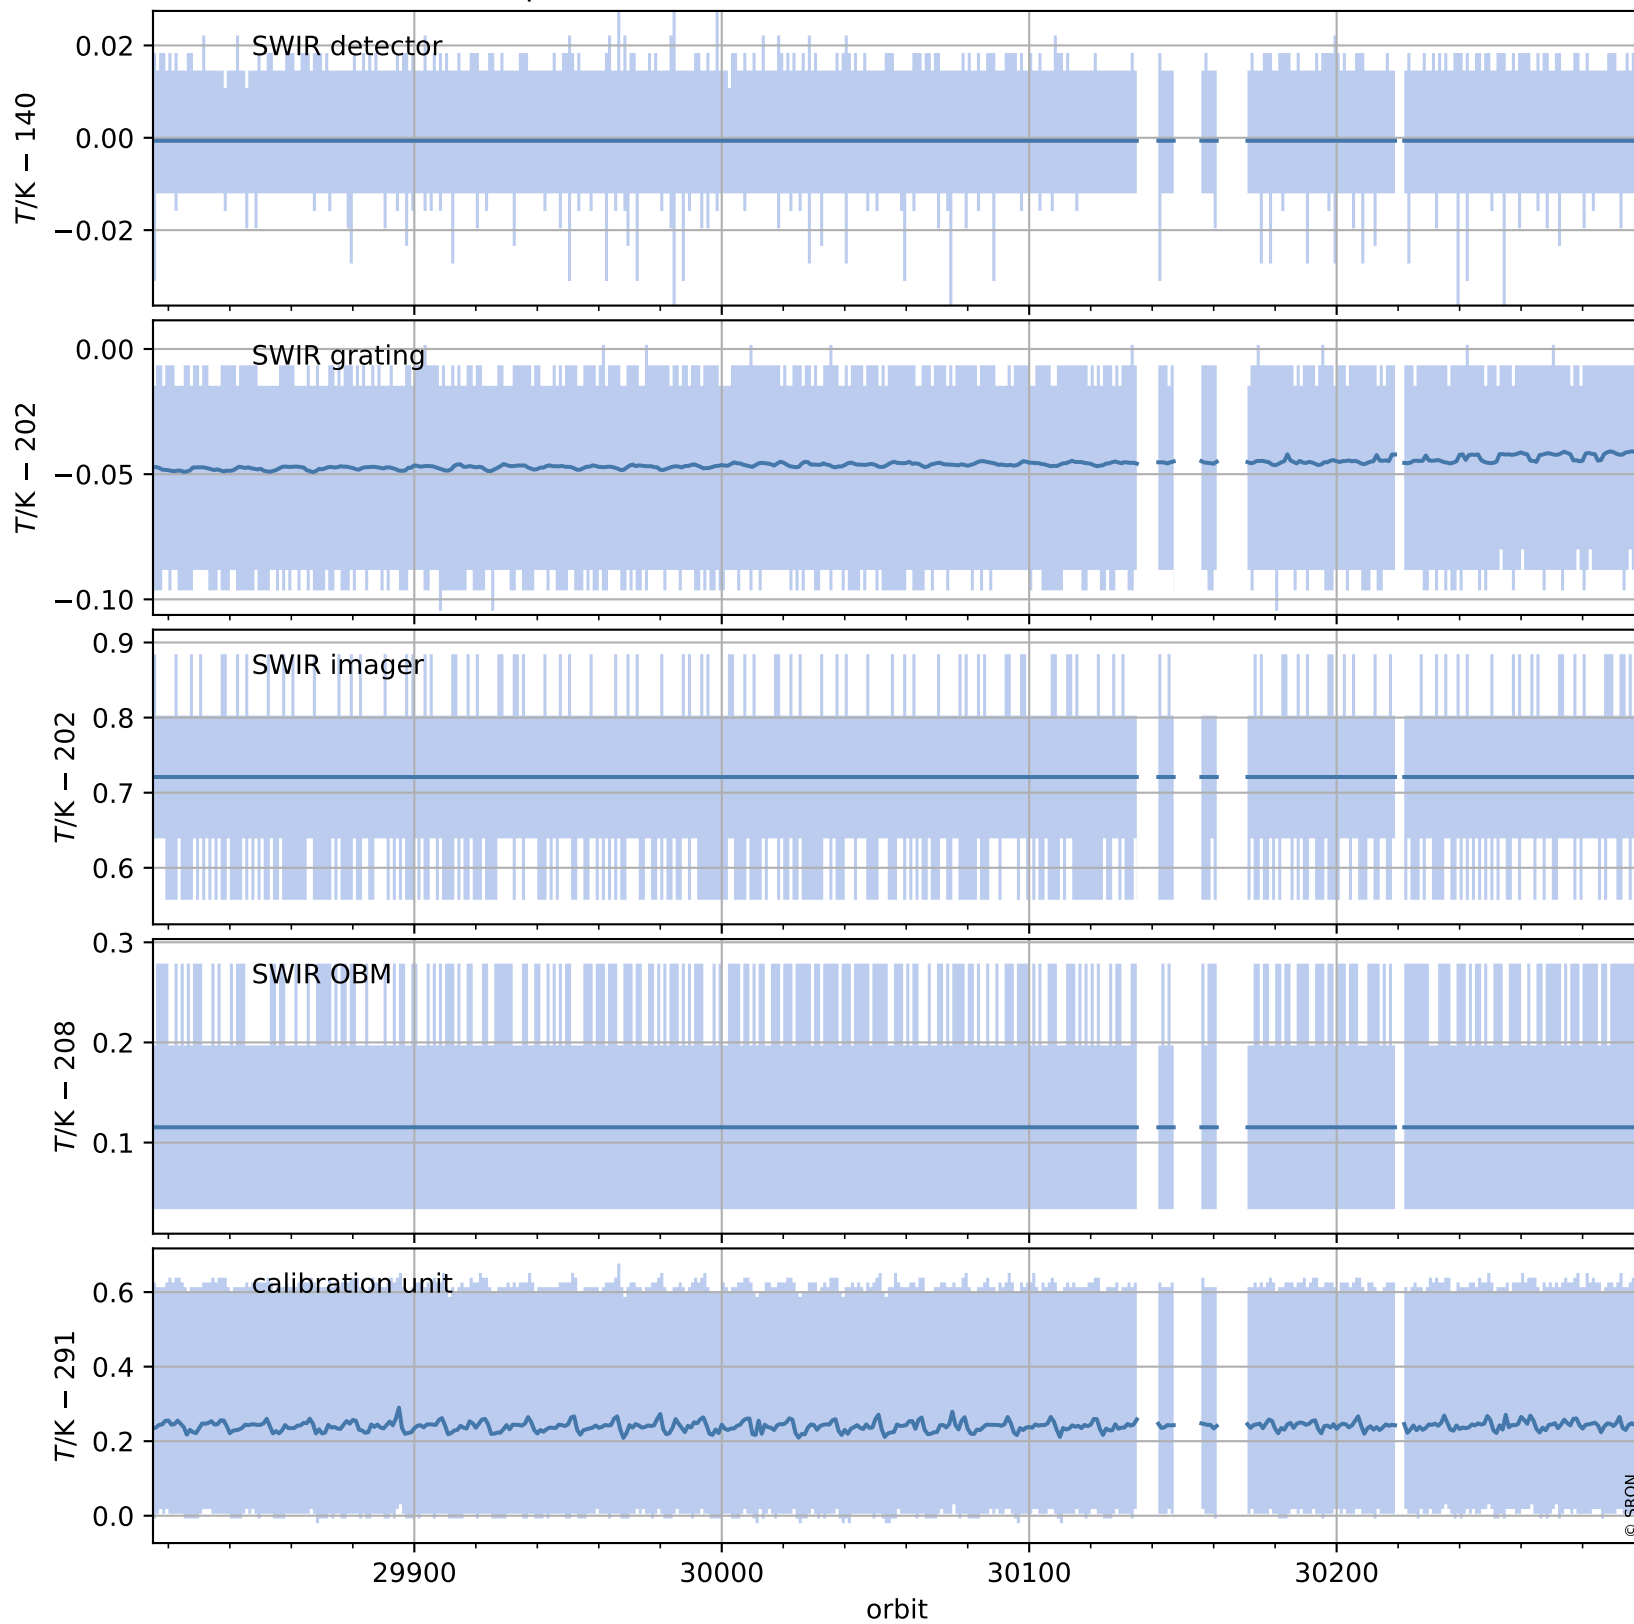

Tropomi SWIR housekeeping data

orbits : [30285, 30299]
coverage : 2023-08-18 / 2023-08-19
created : 2023-08-21T09:56:47

Temperature of sensors relevant for SWIR (one day)

Tropomi SWIR housekeeping data

orbits : [29815, 30299]
coverage : 2023-07-15 / 2023-08-19
created : 2023-08-21T09:56:48

Temperature of sensors relevant for SWIR (last month)

Tropomi SWIR housekeeping data

orbits : [30285, 30299]
coverage : 2023-08-18 / 2023-08-19
created : 2023-08-21T09:56:48

Current and duty cycle of 3 heaters relevant for SWIR (one day)

Tropomi SWIR housekeeping data

orbits : [29815, 30299]
coverage : 2023-07-15 / 2023-08-19
created : 2023-08-21T09:56:49

Current and duty cycle of 3 heaters relevant for SWIR (last month)

Tropomi SWIR housekeeping data

orbits : [30285, 30299]
coverage : 2023-08-18 / 2023-08-19
created : 2023-08-21T09:56:49

Temperature of sensors at the SWIR front-end electronics (one day)

Tropomi SWIR housekeeping data

orbits : [29815, 30299]
coverage : 2023-07-15 / 2023-08-19
created : 2023-08-21T09:56:49