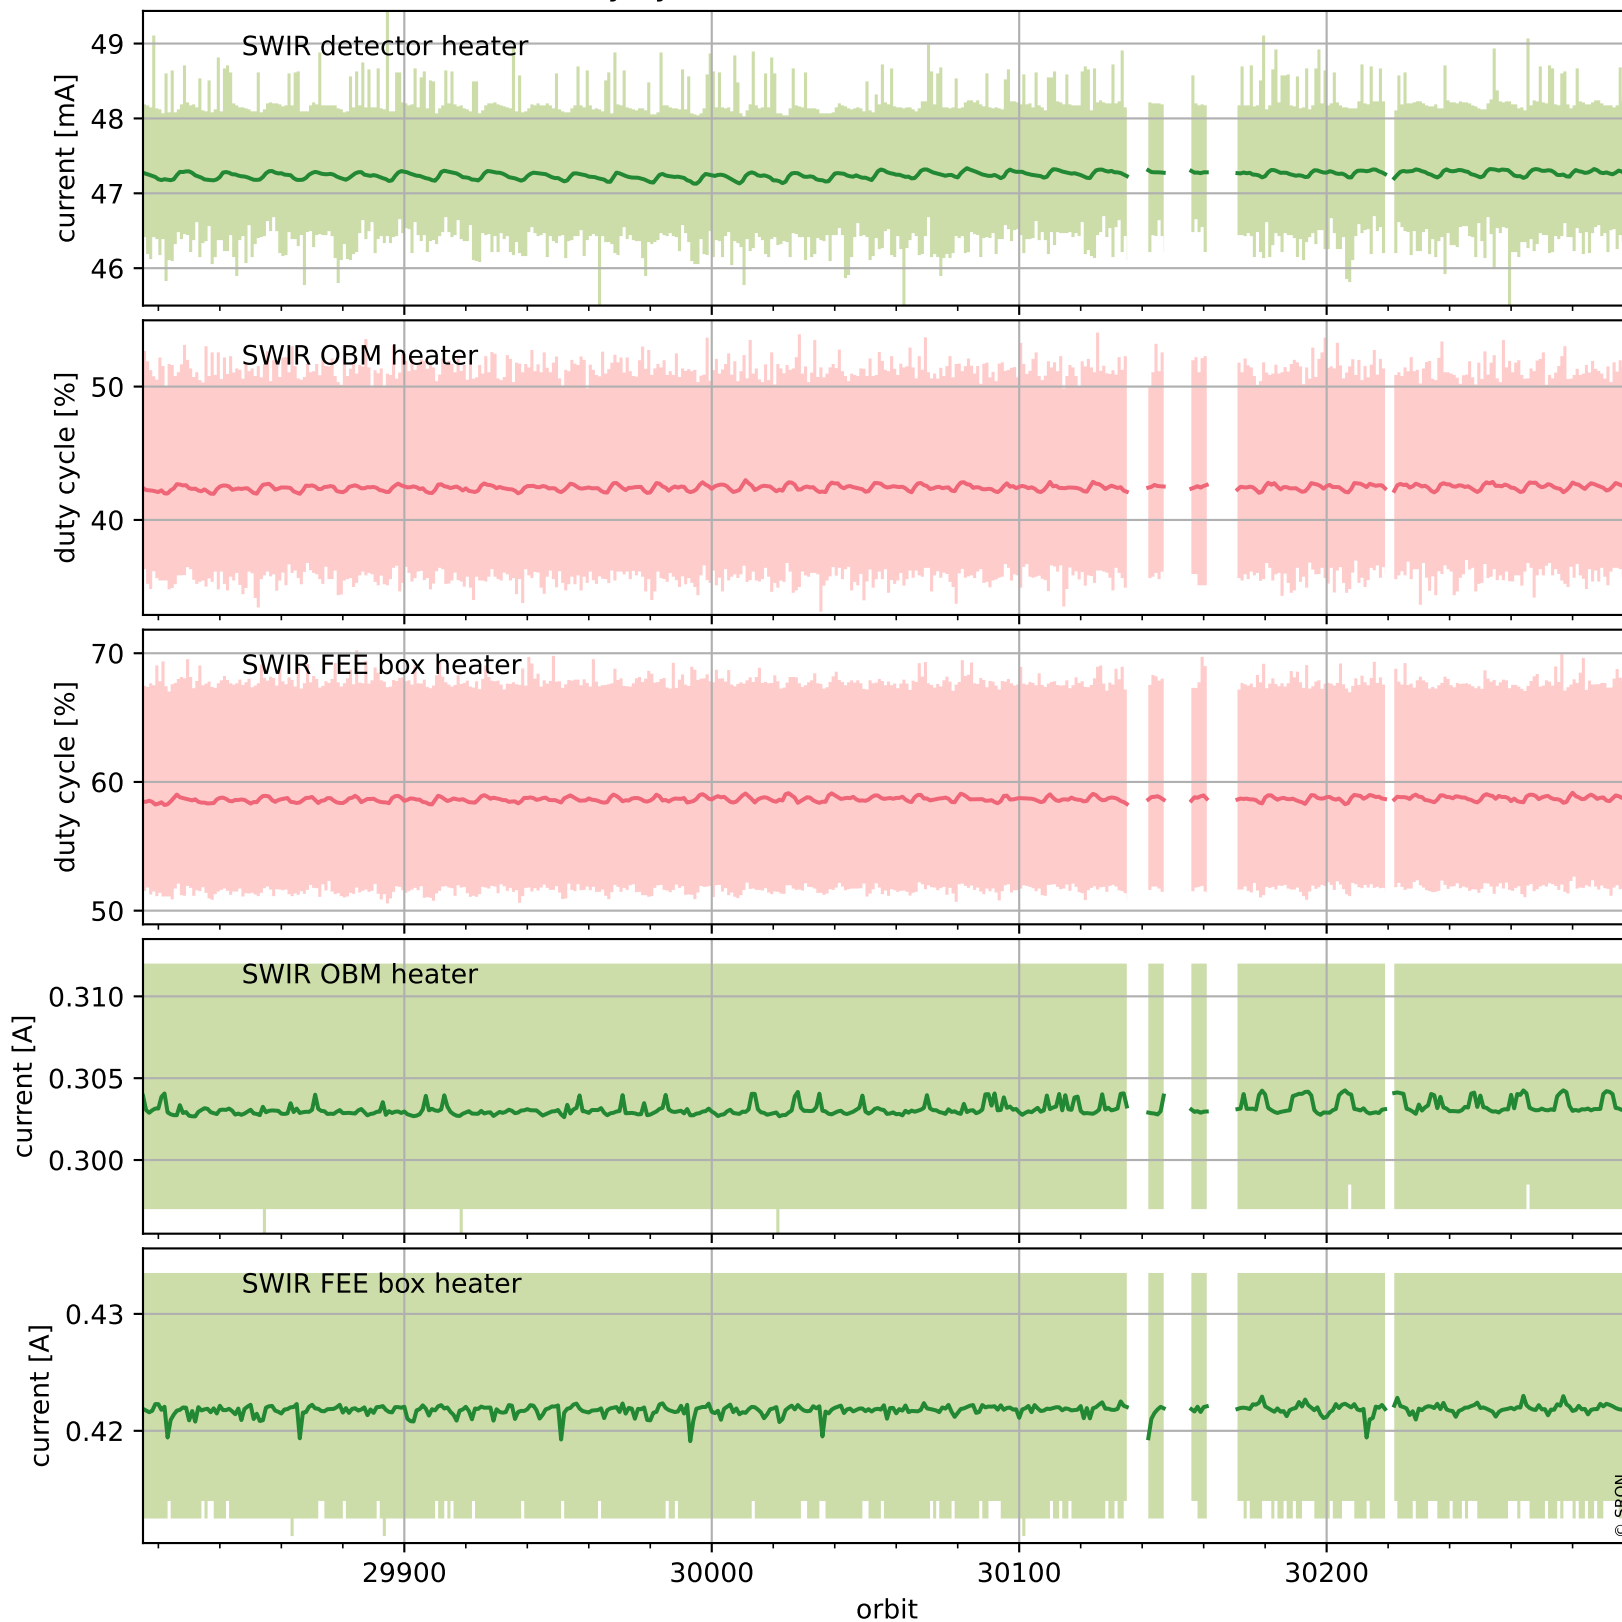

Tropomi SWIR housekeeping data

orbits : [30285, 30299]
coverage : 2023-08-18 / 2023-08-19
created : 2023-08-21T09:56:47

Temperature of sensors relevant for SWIR (one day)

Tropomi SWIR housekeeping data

orbits : [29815, 30299]
coverage : 2023-07-15 / 2023-08-19
created : 2023-08-21T09:56:48

Temperature of sensors relevant for SWIR (last month)

Tropomi SWIR housekeeping data

orbits : [30285, 30299]
coverage : 2023-08-18 / 2023-08-19
created : 2023-08-21T09:56:48

Current and duty cycle of 3 heaters relevant for SWIR (one day)

Tropomi SWIR housekeeping data

orbits : [29815, 30299]
coverage : 2023-07-15 / 2023-08-19
created : 2023-08-21T09:56:49

Current and duty cycle of 3 heaters relevant for SWIR (last month)

Tropomi SWIR housekeeping data

orbits : [30285, 30299]
coverage : 2023-08-18 / 2023-08-19
created : 2023-08-21T09:56:49

Temperature of sensors at the SWIR front-end electronics (one day)

Tropomi SWIR housekeeping data

orbits : [29815, 30299]
coverage : 2023-07-15 / 2023-08-19
created : 2023-08-21T09:56:49