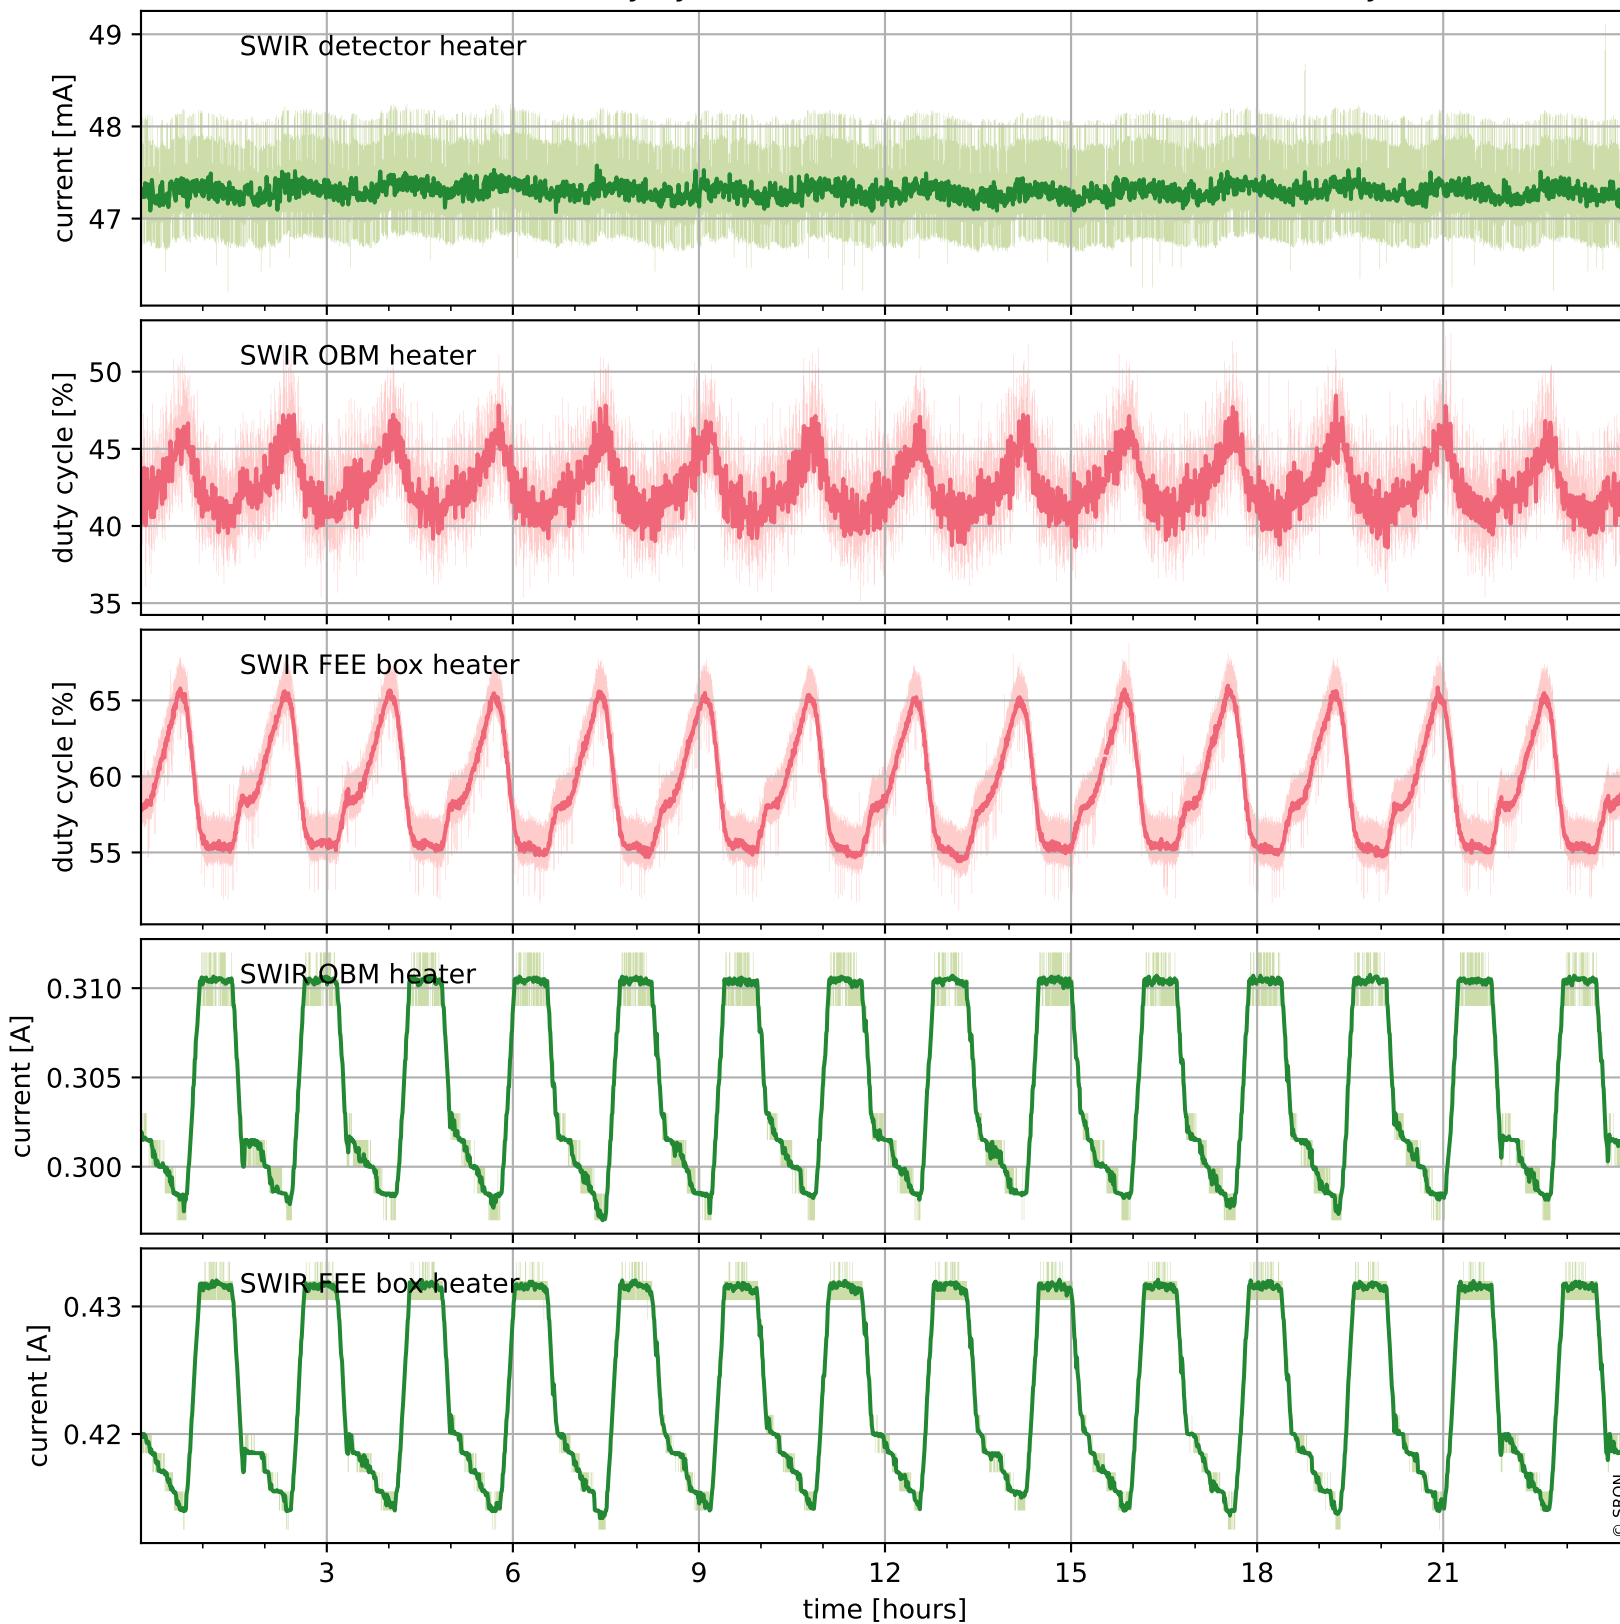

Tropomi SWIR housekeeping data

orbits : [30285, 30299]
coverage : 2023-08-18 / 2023-08-19
created : 2023-08-21T09:56:47

Temperature of sensors relevant for SWIR (one day)

Tropomi SWIR housekeeping data

orbits : [29815, 30299]
coverage : 2023-07-15 / 2023-08-19
created : 2023-08-21T09:56:48

Temperature of sensors relevant for SWIR (last month)

Tropomi SWIR housekeeping data

orbits : [30285, 30299]
coverage : 2023-08-18 / 2023-08-19
created : 2023-08-21T09:56:48

Current and duty cycle of 3 heaters relevant for SWIR (one day)