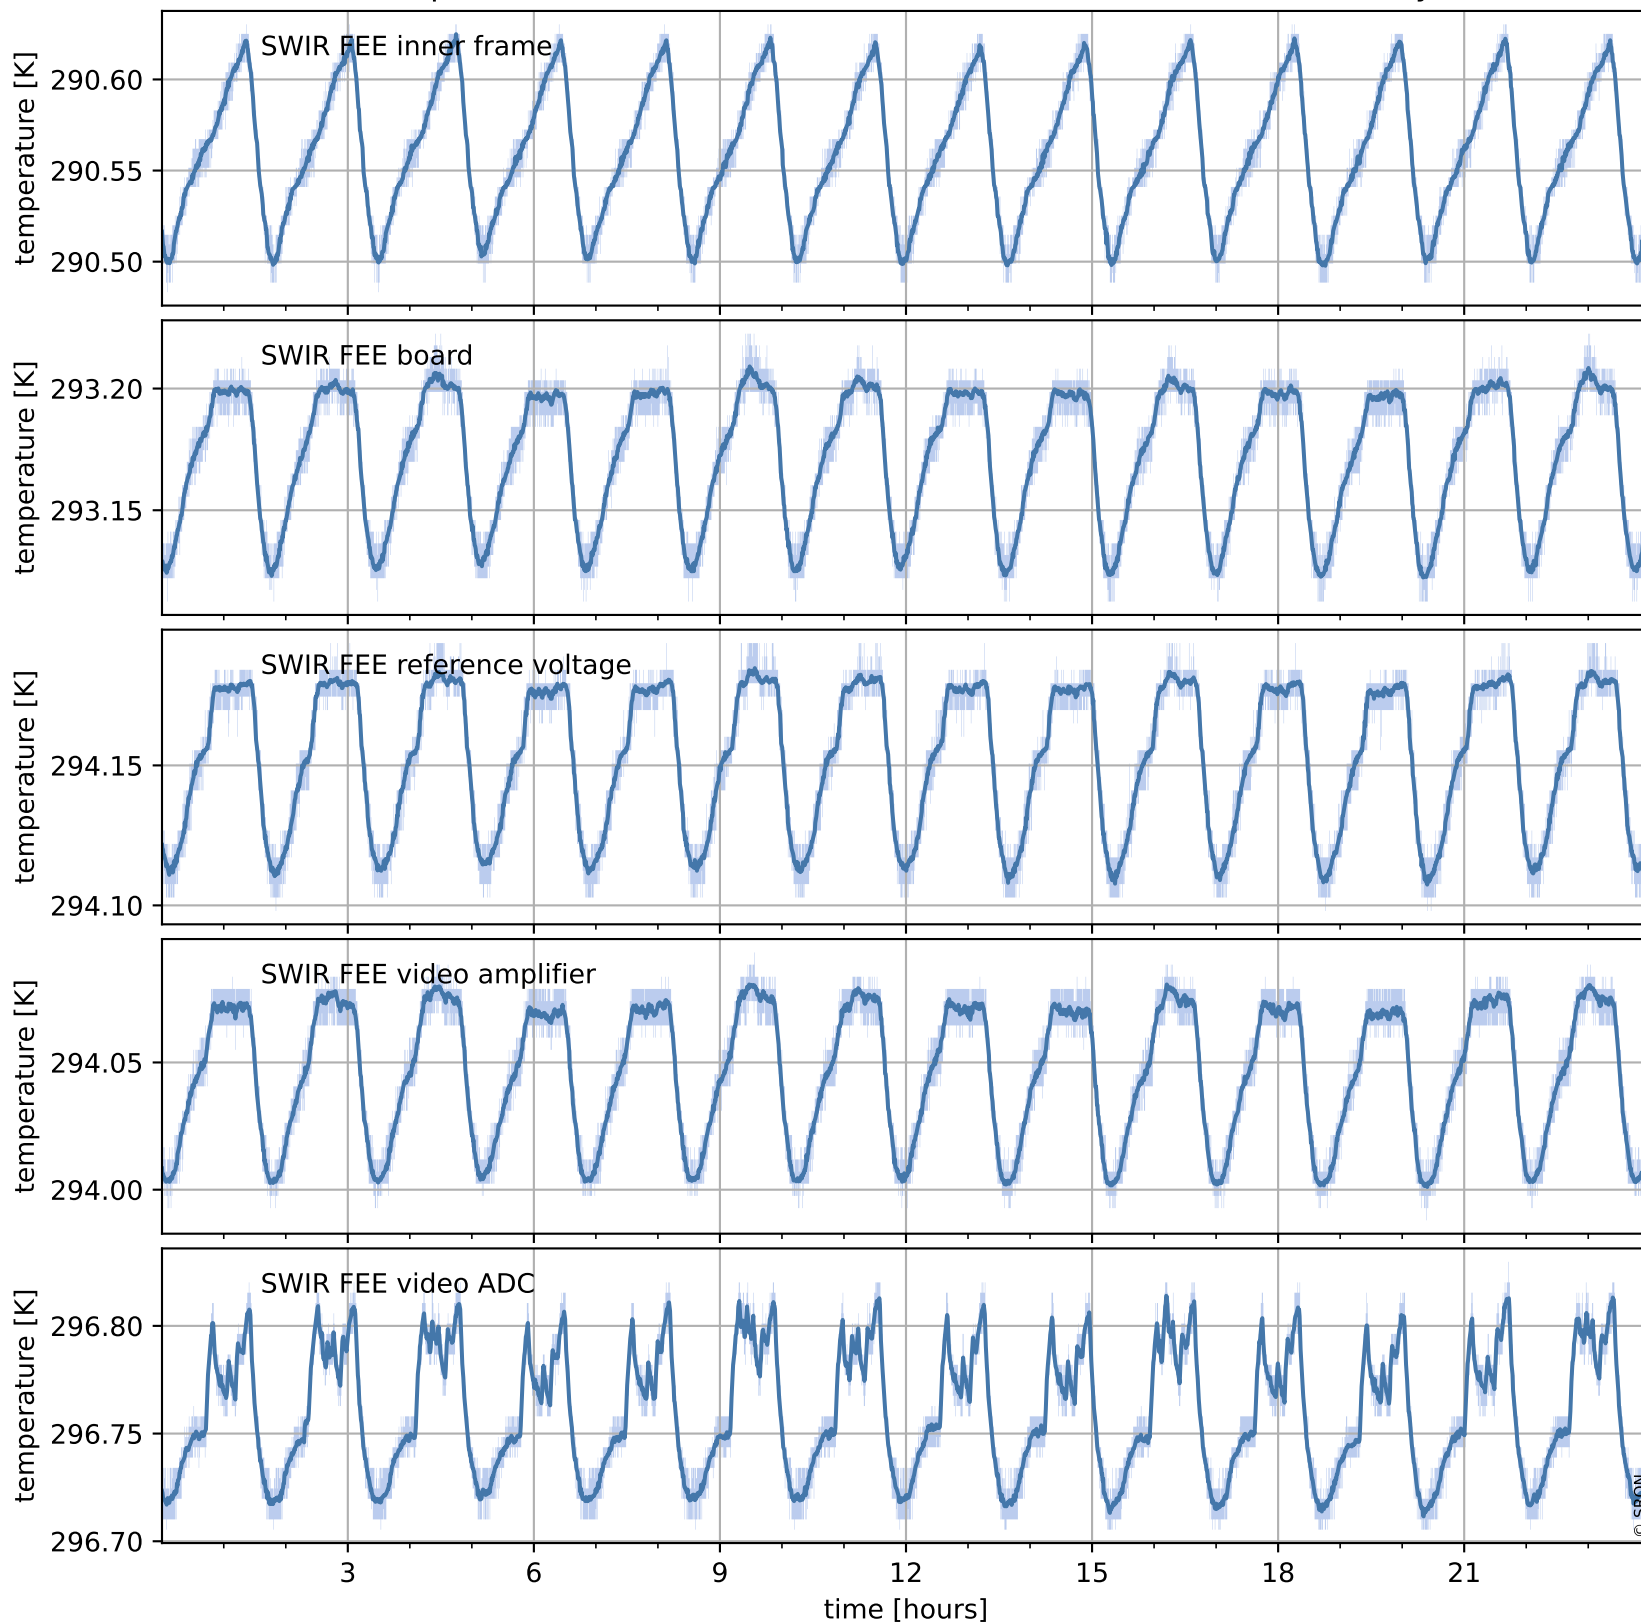

Tropomi SWIR housekeeping data

orbits : [30328, 30341]
coverage : 2023-08-21 / 2023-08-22
created : 2023-08-22T12:32:11

Temperature of sensors relevant for SWIR (one day)

Tropomi SWIR housekeeping data

orbits : [29857, 30341]
coverage : 2023-07-18 / 2023-08-22
created : 2023-08-22T12:32:12

Temperature of sensors relevant for SWIR (last month)

Tropomi SWIR housekeeping data

orbits : [30328, 30341]
coverage : 2023-08-21 / 2023-08-22
created : 2023-08-22T12:32:12

Current and duty cycle of 3 heaters relevant for SWIR (one day)

Tropomi SWIR housekeeping data

orbits : [29857, 30341]
coverage : 2023-07-18 / 2023-08-22
created : 2023-08-22T12:32:13

Current and duty cycle of 3 heaters relevant for SWIR (last month)

Tropomi SWIR housekeeping data

orbits : [30328, 30341]
coverage : 2023-08-21 / 2023-08-22
created : 2023-08-22T12:32:13

Temperature of sensors at the SWIR front-end electronics (one day)

Tropomi SWIR housekeeping data

orbits : [29857, 30341]
coverage : 2023-07-18 / 2023-08-22
created : 2023-08-22T12:32:13