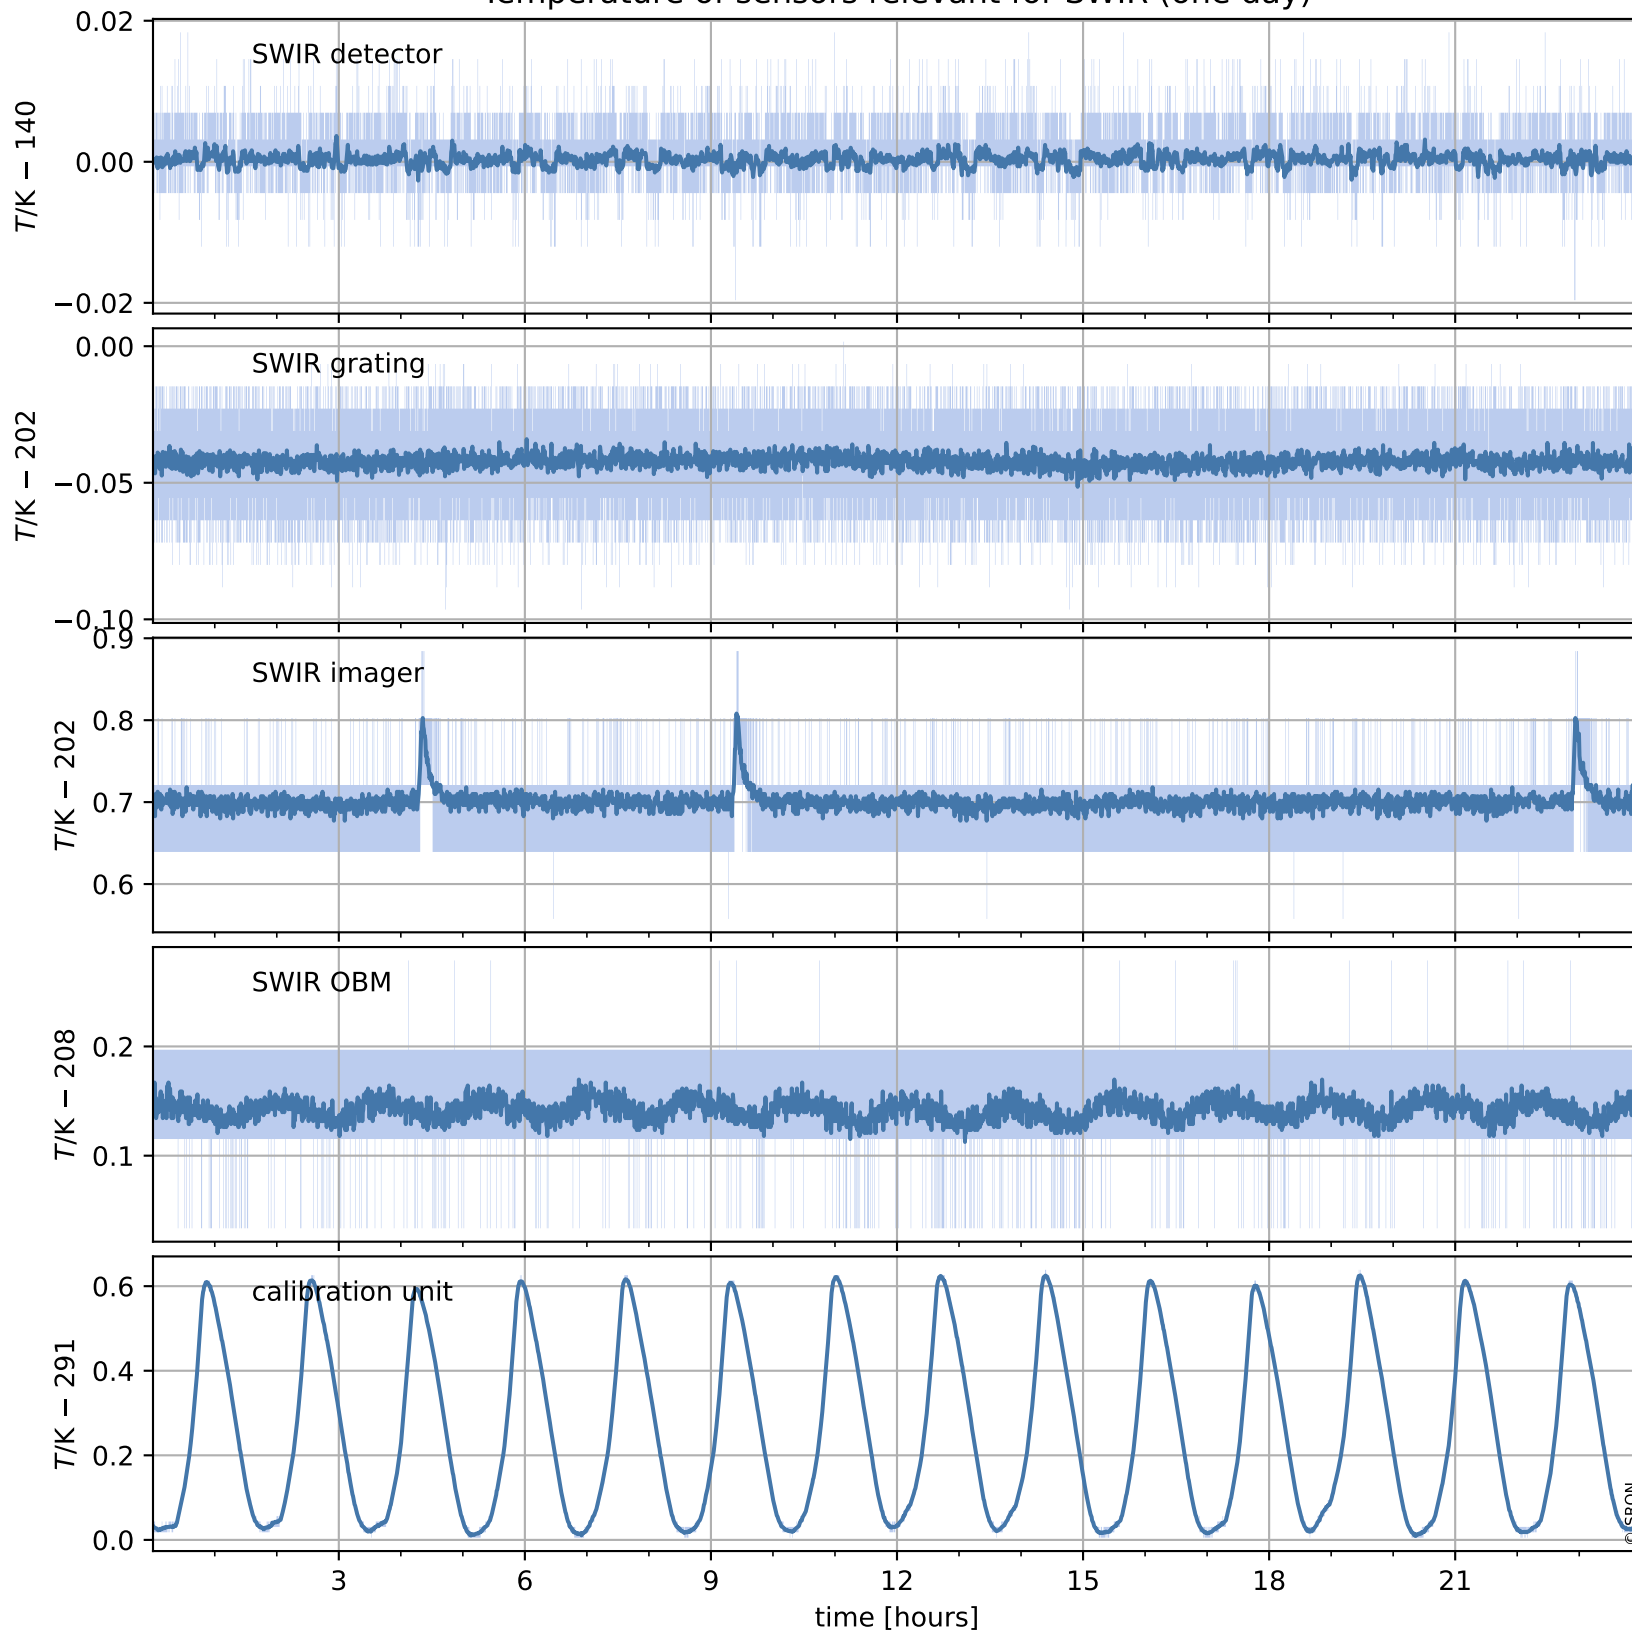

Tropomi SWIR housekeeping data

orbits : [30328, 30341]
coverage : 2023-08-21 / 2023-08-22
created : 2023-08-22T12:32:11

Temperature of sensors relevant for SWIR (one day)

Tropomi SWIR housekeeping data

orbits : [29857, 30341]
coverage : 2023-07-18 / 2023-08-22
created : 2023-08-22T12:32:12

Temperature of sensors relevant for SWIR (last month)

Tropomi SWIR housekeeping data

orbits : [30328, 30341]
coverage : 2023-08-21 / 2023-08-22
created : 2023-08-22T12:32:12

Current and duty cycle of 3 heaters relevant for SWIR (one day)