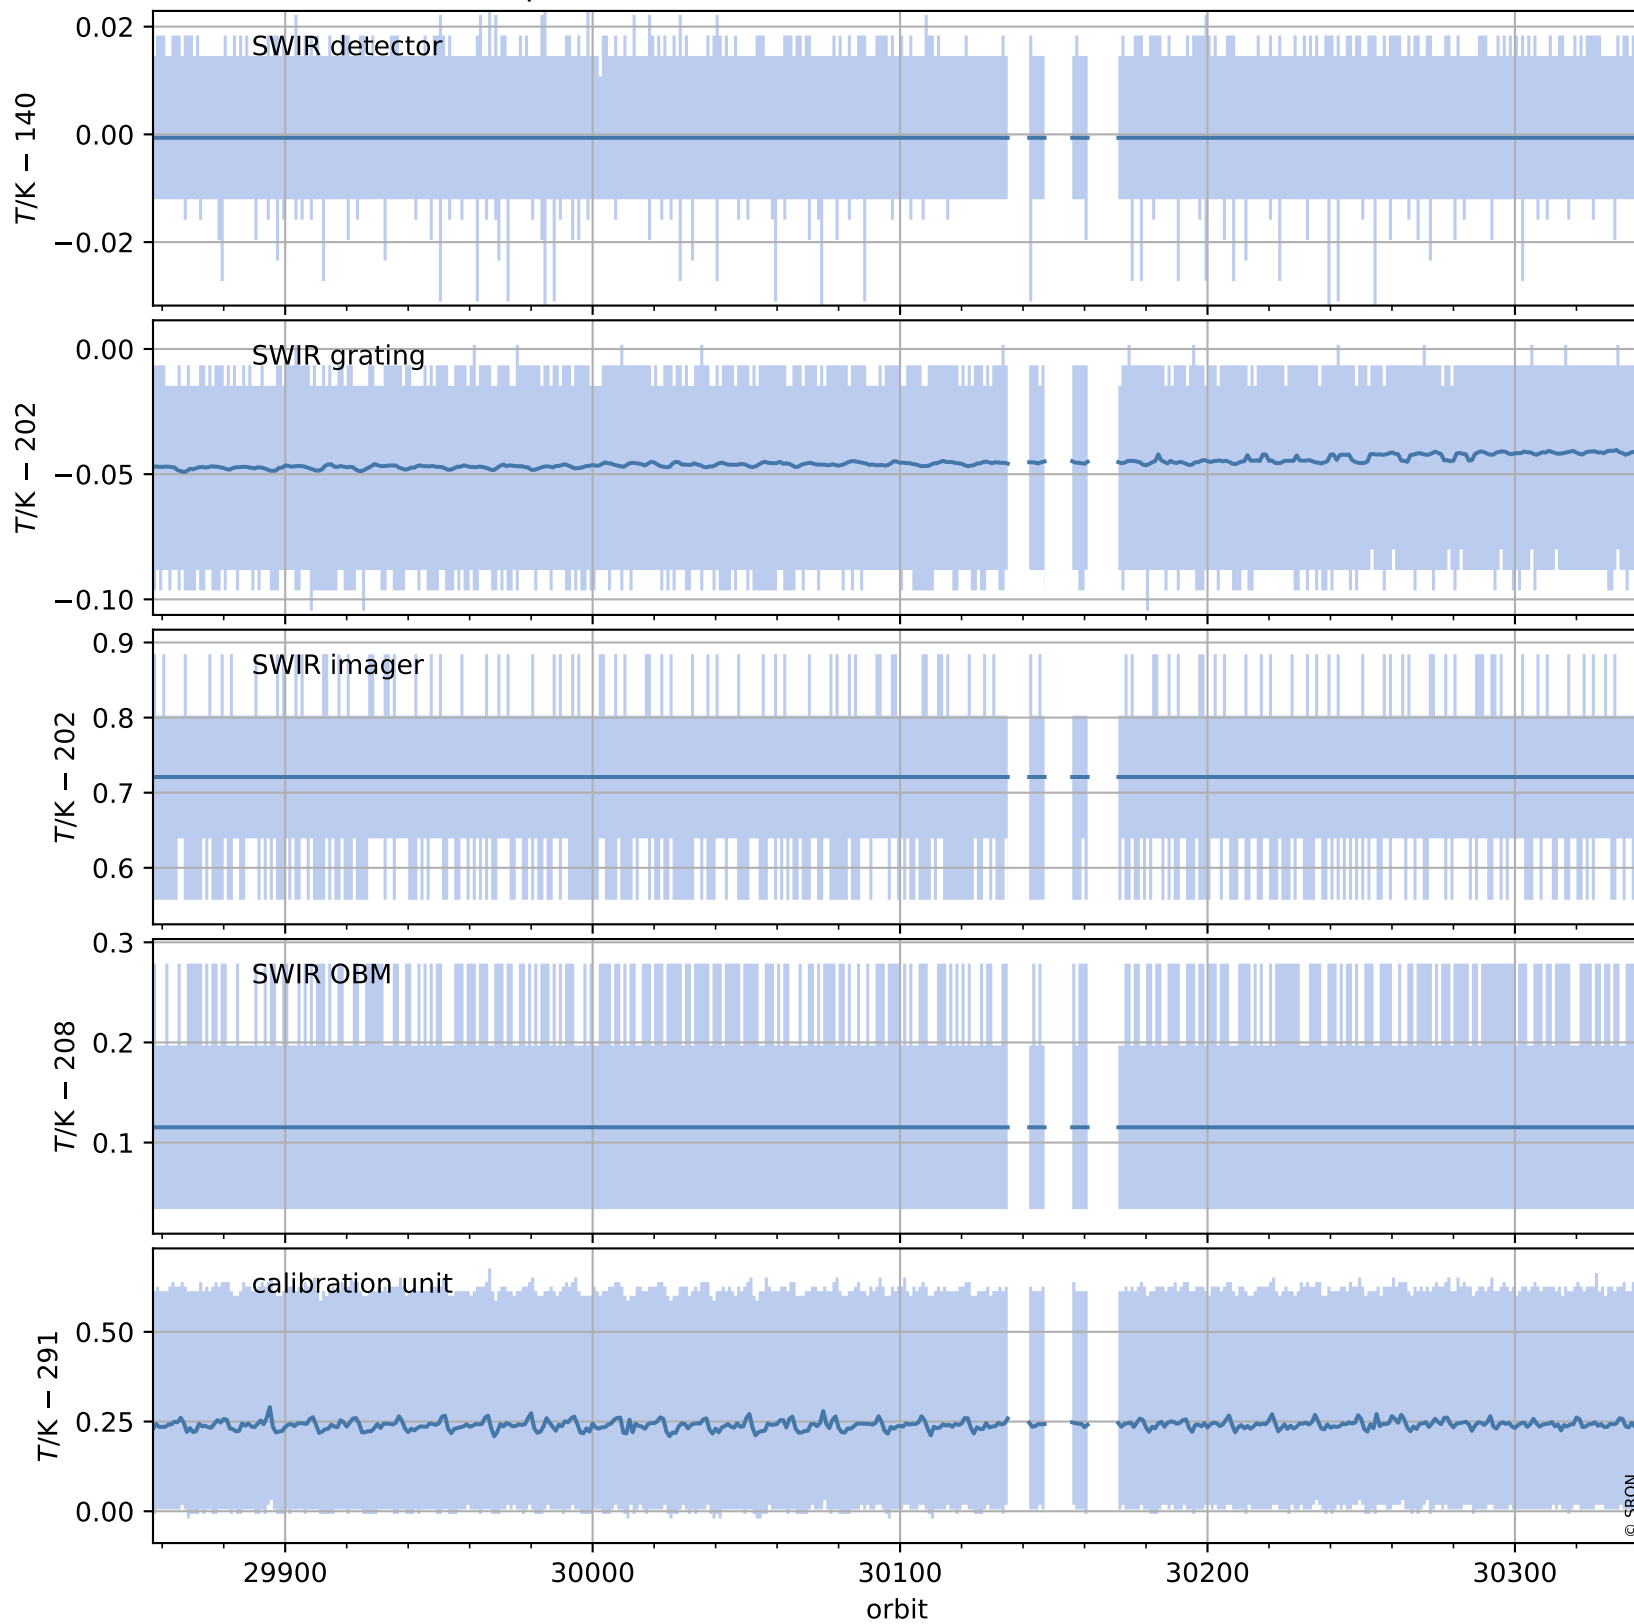

Tropomi SWIR housekeeping data

orbits : [30328, 30341]
coverage : 2023-08-21 / 2023-08-22
created : 2023-08-22T12:32:11

Temperature of sensors relevant for SWIR (one day)

Tropomi SWIR housekeeping data

orbits : [29857, 30341]
coverage : 2023-07-18 / 2023-08-22
created : 2023-08-22T12:32:12

Temperature of sensors relevant for SWIR (last month)

Tropomi SWIR housekeeping data

orbits : [30328, 30341]
coverage : 2023-08-21 / 2023-08-22
created : 2023-08-22T12:32:12

Current and duty cycle of 3 heaters relevant for SWIR (one day)

Tropomi SWIR housekeeping data

orbits : [29857, 30341]
coverage : 2023-07-18 / 2023-08-22
created : 2023-08-22T12:32:13

Current and duty cycle of 3 heaters relevant for SWIR (last month)

Tropomi SWIR housekeeping data

orbits : [30328, 30341]
coverage : 2023-08-21 / 2023-08-22
created : 2023-08-22T12:32:13

Temperature of sensors at the SWIR front-end electronics (one day)

Tropomi SWIR housekeeping data

orbits : [29857, 30341]
coverage : 2023-07-18 / 2023-08-22
created : 2023-08-22T12:32:13