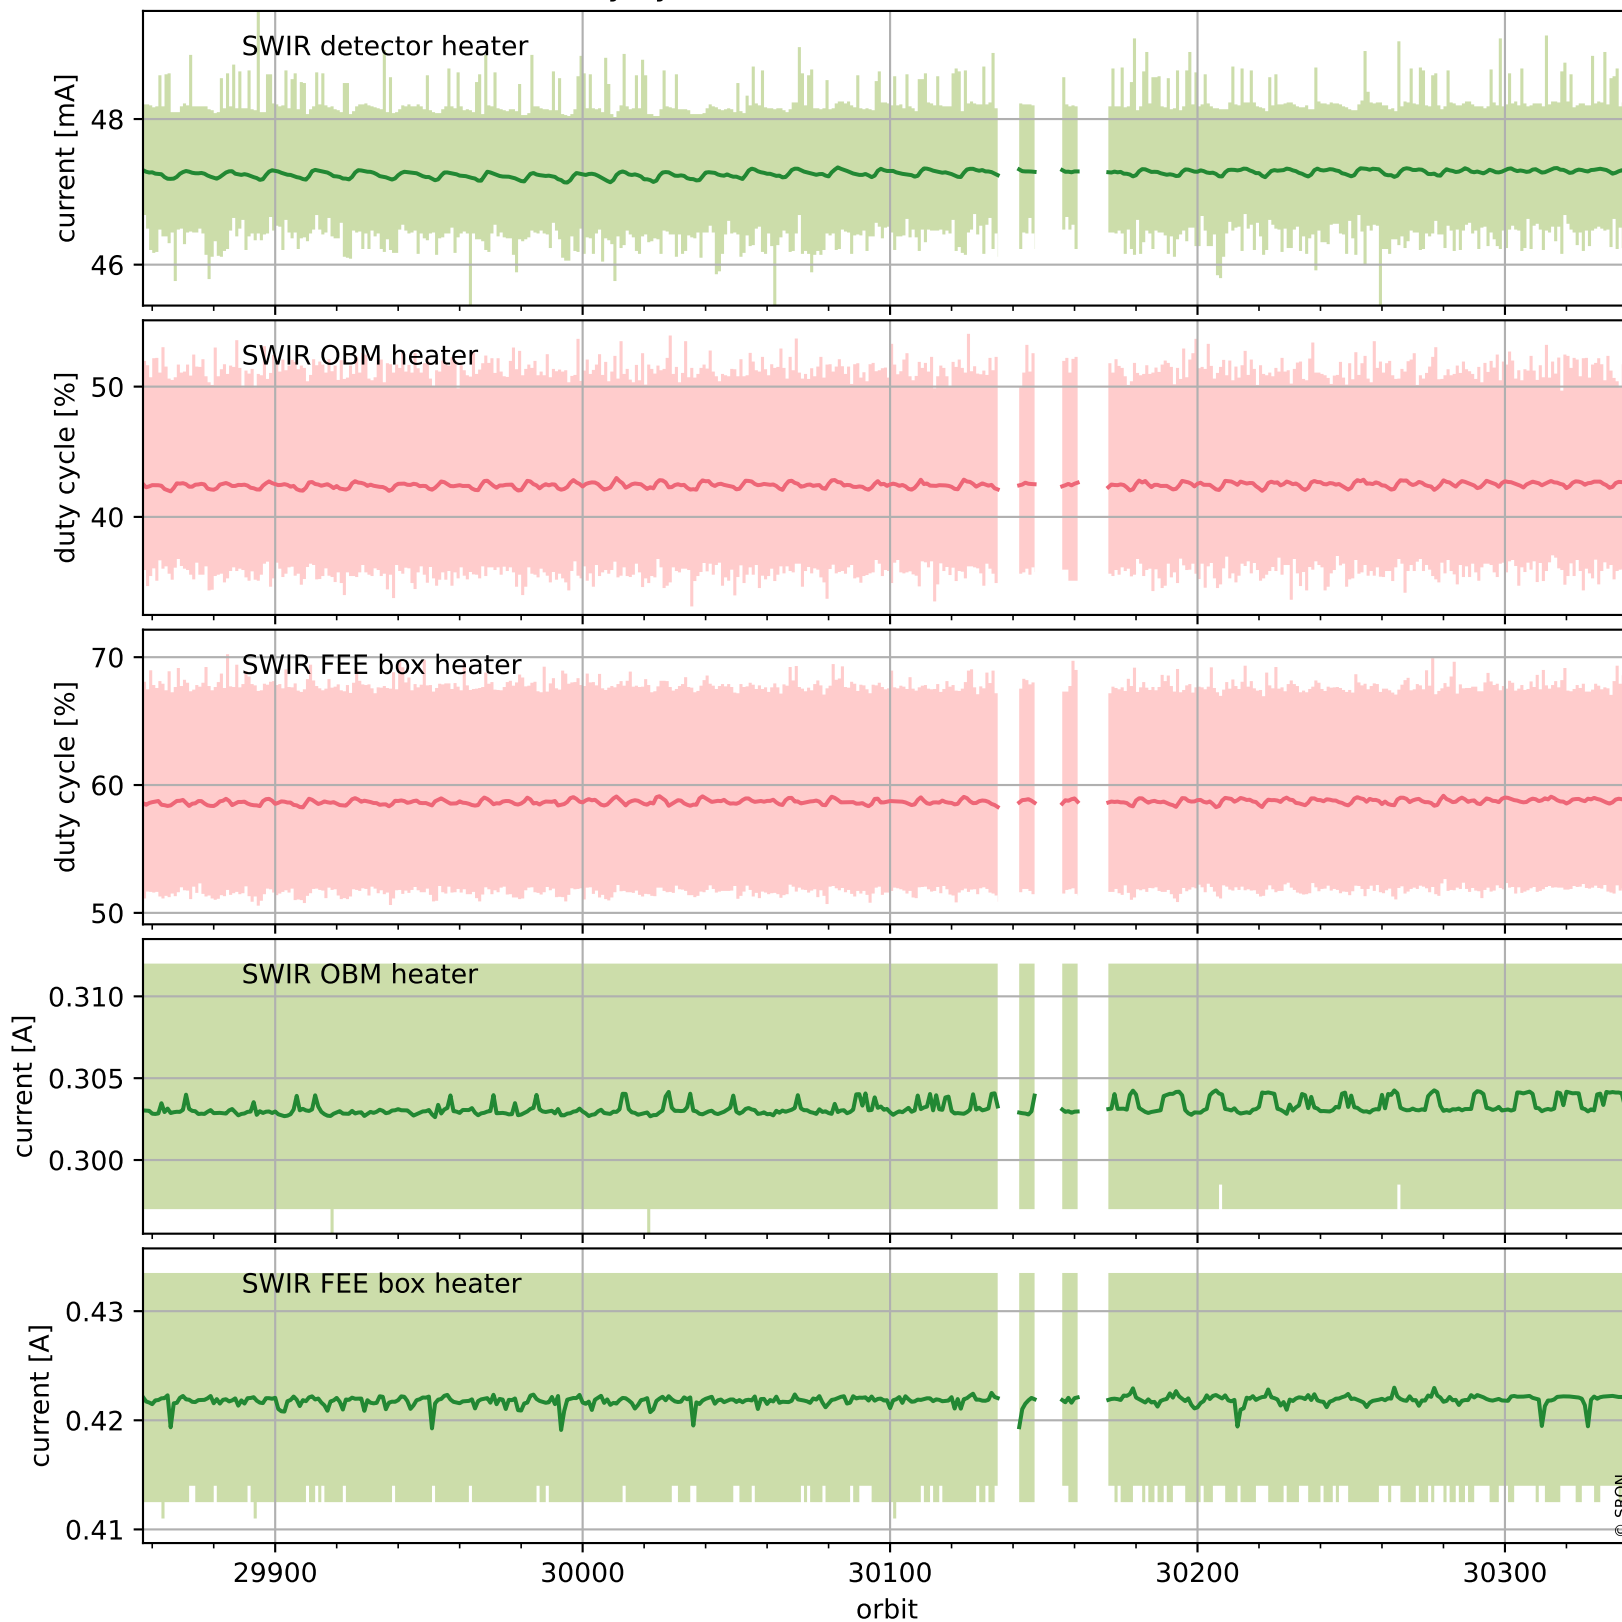

Tropomi SWIR housekeeping data

orbits : [30328, 30341]
coverage : 2023-08-21 / 2023-08-22
created : 2023-08-22T12:32:11

Temperature of sensors relevant for SWIR (one day)

Tropomi SWIR housekeeping data

orbits : [29857, 30341]
coverage : 2023-07-18 / 2023-08-22
created : 2023-08-22T12:32:12

Temperature of sensors relevant for SWIR (last month)

Tropomi SWIR housekeeping data

orbits : [30328, 30341]
coverage : 2023-08-21 / 2023-08-22
created : 2023-08-22T12:32:12

Current and duty cycle of 3 heaters relevant for SWIR (one day)

Tropomi SWIR housekeeping data

orbits : [29857, 30341]
coverage : 2023-07-18 / 2023-08-22
created : 2023-08-22T12:32:13

Current and duty cycle of 3 heaters relevant for SWIR (last month)

Tropomi SWIR housekeeping data

orbits : [30328, 30341]
coverage : 2023-08-21 / 2023-08-22
created : 2023-08-22T12:32:13

Temperature of sensors at the SWIR front-end electronics (one day)

Tropomi SWIR housekeeping data

orbits : [29857, 30341]
coverage : 2023-07-18 / 2023-08-22
created : 2023-08-22T12:32:13