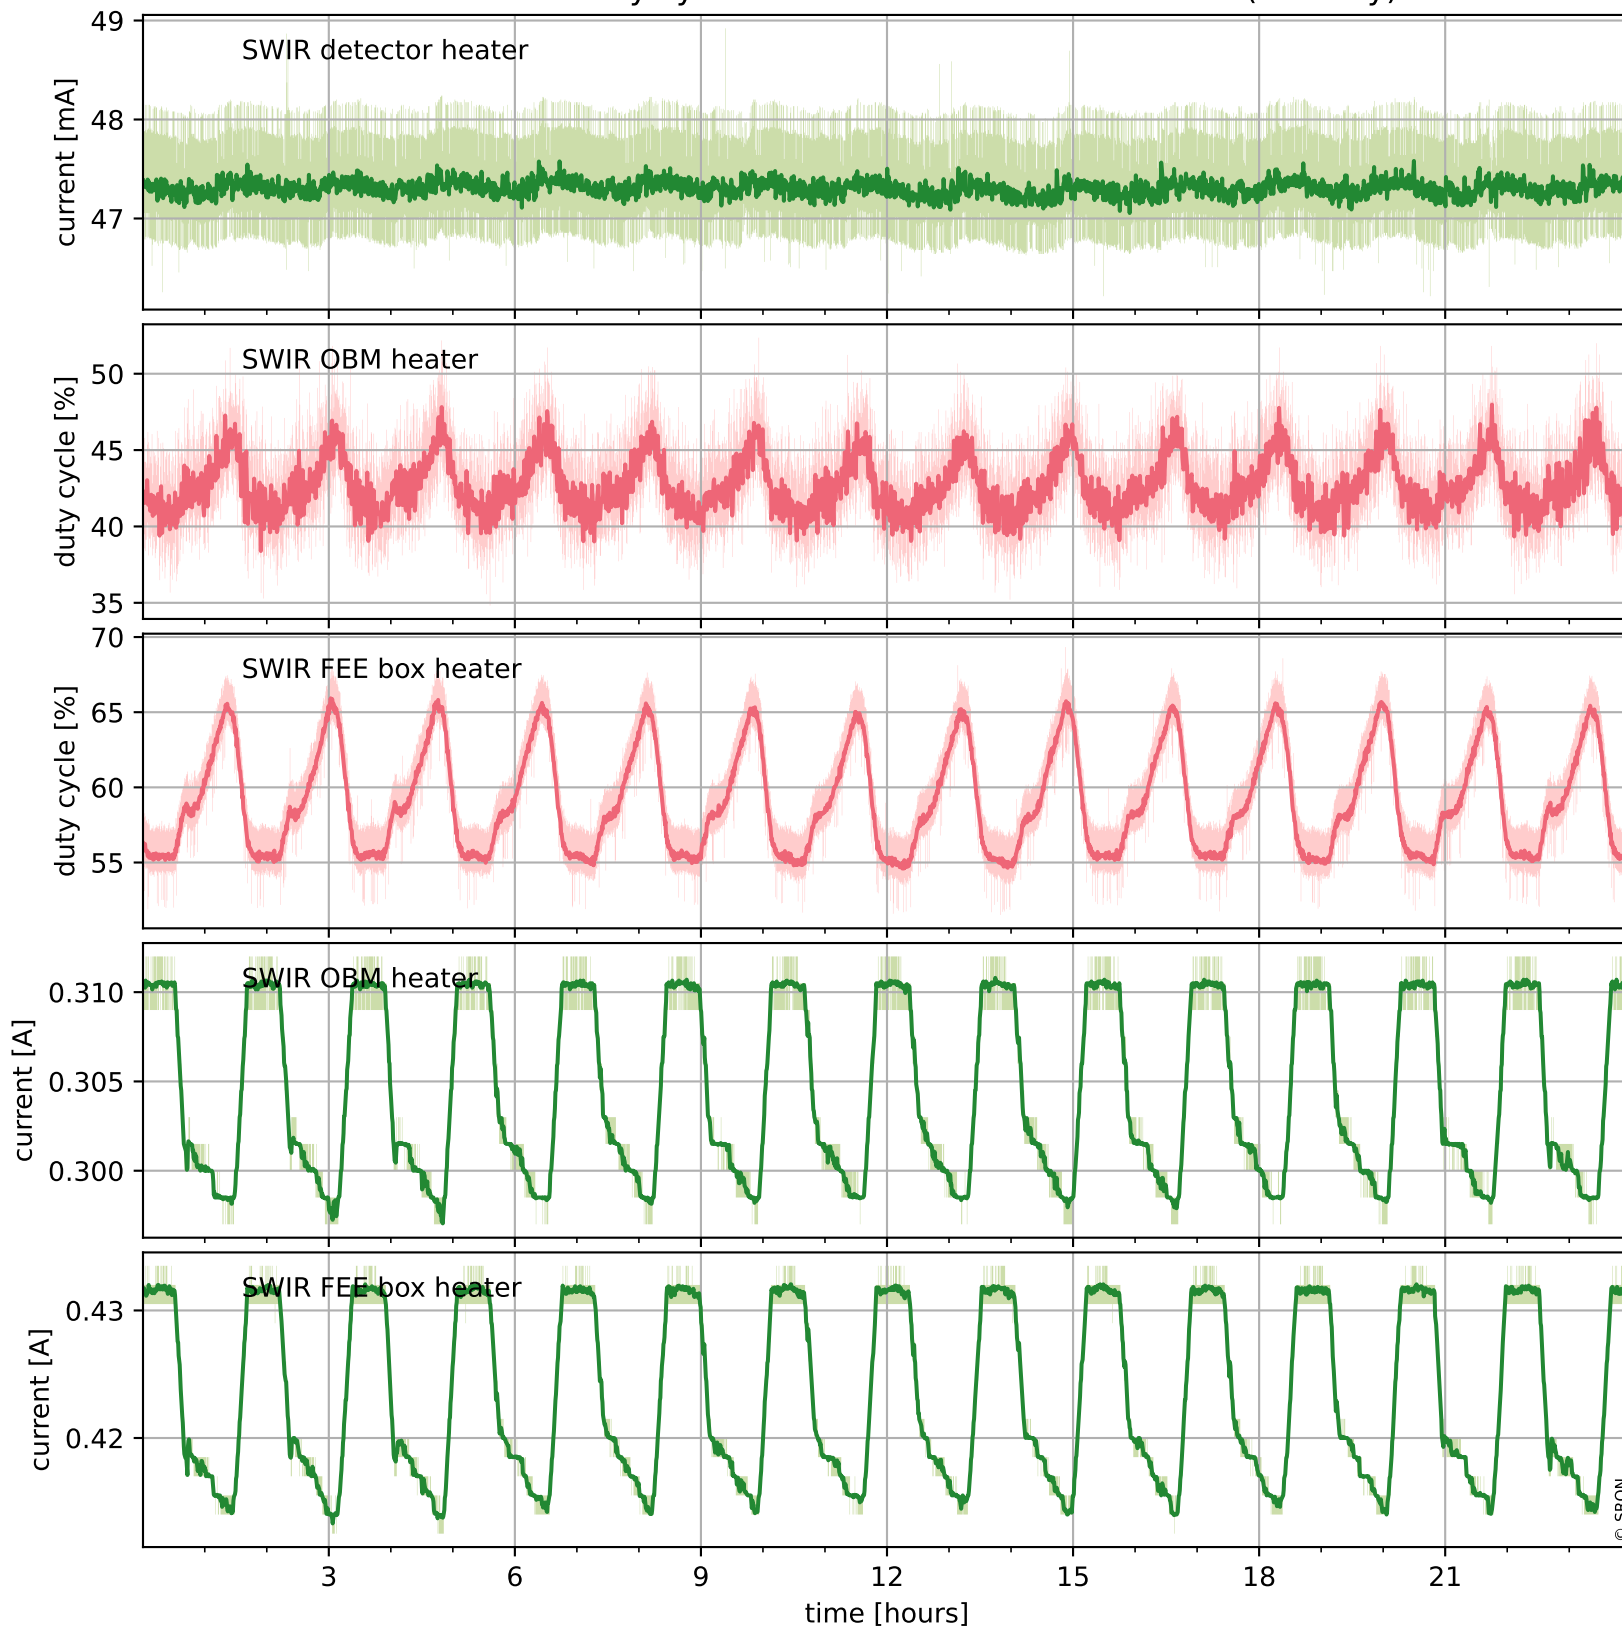

Tropomi SWIR housekeeping data

orbits : [30328, 30341]
coverage : 2023-08-21 / 2023-08-22
created : 2023-08-22T12:32:11

Temperature of sensors relevant for SWIR (one day)

Tropomi SWIR housekeeping data

orbits : [29857, 30341]
coverage : 2023-07-18 / 2023-08-22
created : 2023-08-22T12:32:12

Temperature of sensors relevant for SWIR (last month)

Tropomi SWIR housekeeping data

orbits : [30328, 30341]
coverage : 2023-08-21 / 2023-08-22
created : 2023-08-22T12:32:12

Current and duty cycle of 3 heaters relevant for SWIR (one day)