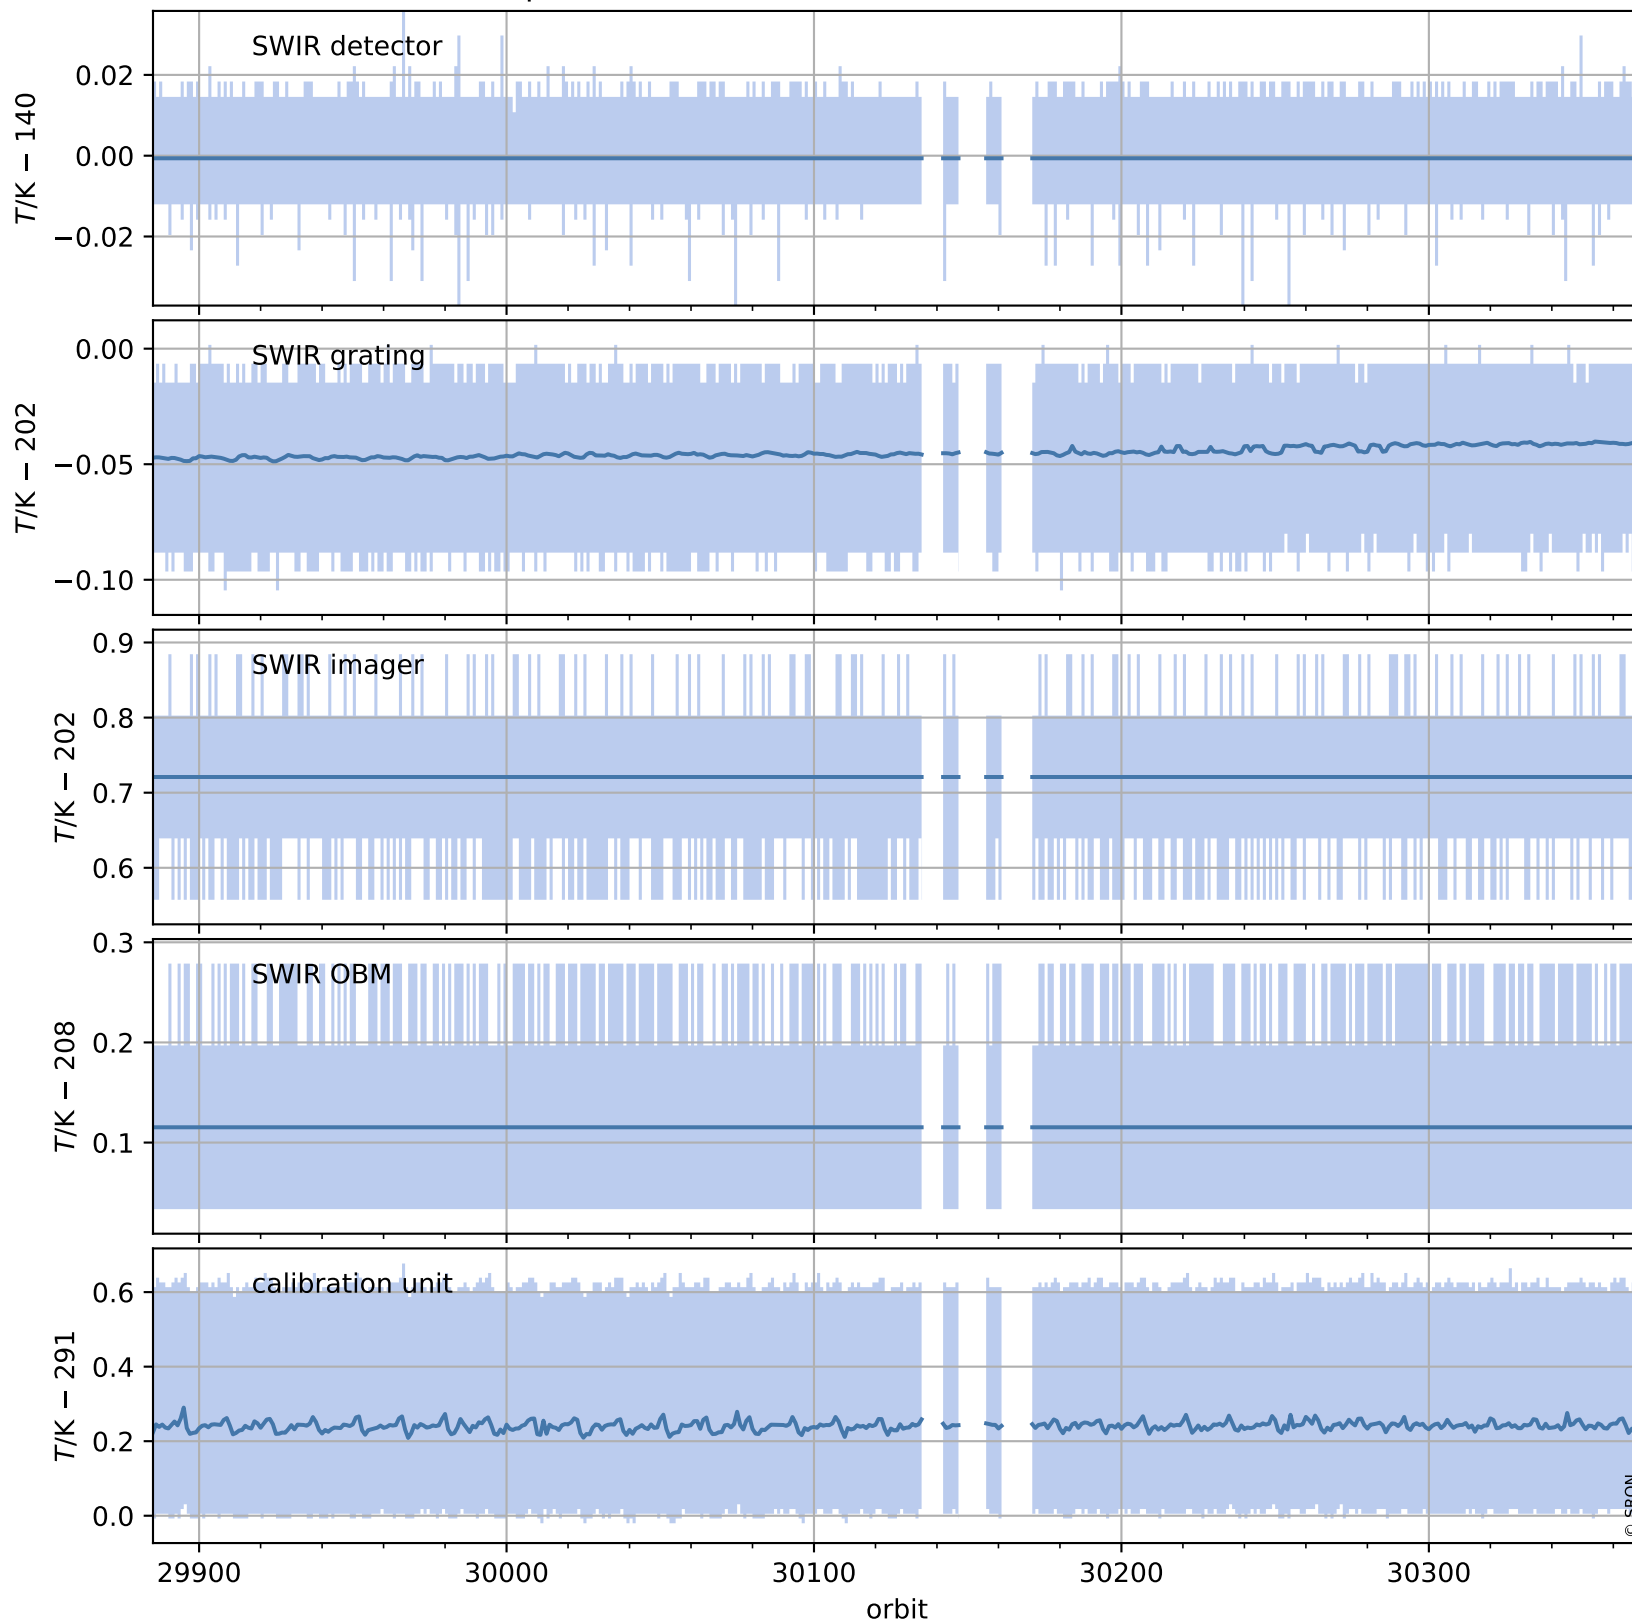

Tropomi SWIR housekeeping data

orbits : [30356, 30369]
coverage : 2023-08-23 / 2023-08-24
created : 2023-08-24T10:42:27

Temperature of sensors relevant for SWIR (one day)

Tropomi SWIR housekeeping data

orbits : [29885, 30369]
coverage : 2023-07-20 / 2023-08-24
created : 2023-08-24T10:42:28

Temperature of sensors relevant for SWIR (last month)

Tropomi SWIR housekeeping data

orbits : [30356, 30369]
coverage : 2023-08-23 / 2023-08-24
created : 2023-08-24T10:42:29

Current and duty cycle of 3 heaters relevant for SWIR (one day)

Tropomi SWIR housekeeping data

orbits : [29885, 30369]
coverage : 2023-07-20 / 2023-08-24
created : 2023-08-24T10:42:29

Current and duty cycle of 3 heaters relevant for SWIR (last month)

Tropomi SWIR housekeeping data

orbits : [30356, 30369]
coverage : 2023-08-23 / 2023-08-24
created : 2023-08-24T10:42:30

Temperature of sensors at the SWIR front-end electronics (one day)

Tropomi SWIR housekeeping data

orbits : [29885, 30369]
coverage : 2023-07-20 / 2023-08-24
created : 2023-08-24T10:42:30