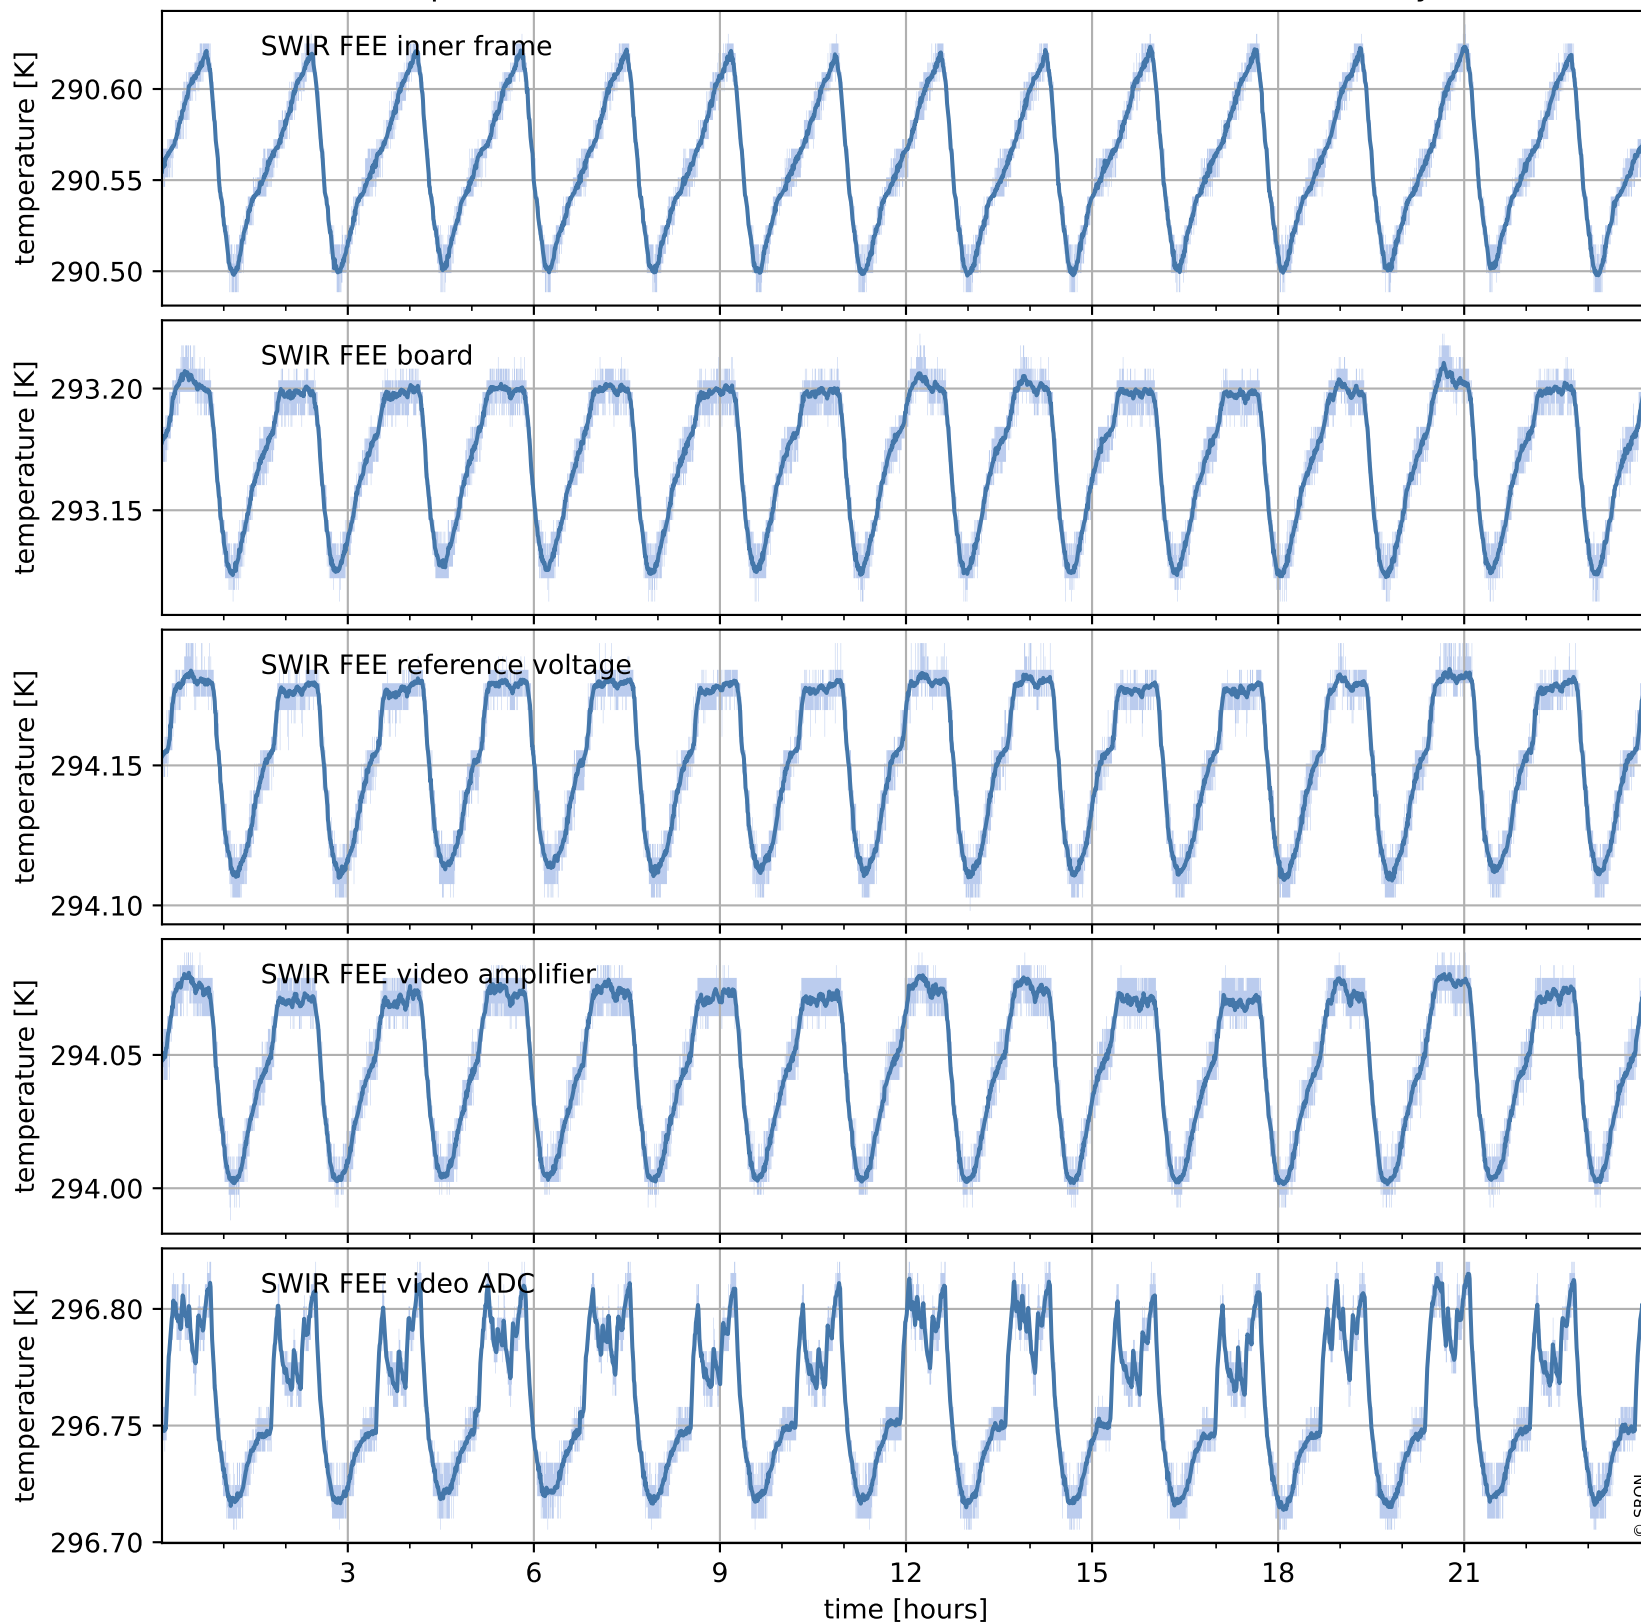

Tropomi SWIR housekeeping data

orbits : [30356, 30369]
coverage : 2023-08-23 / 2023-08-24
created : 2023-08-24T10:42:27

Temperature of sensors relevant for SWIR (one day)

Tropomi SWIR housekeeping data

orbits : [29885, 30369]
coverage : 2023-07-20 / 2023-08-24
created : 2023-08-24T10:42:28

Temperature of sensors relevant for SWIR (last month)

Tropomi SWIR housekeeping data

orbits : [30356, 30369]
coverage : 2023-08-23 / 2023-08-24
created : 2023-08-24T10:42:29

Current and duty cycle of 3 heaters relevant for SWIR (one day)

Tropomi SWIR housekeeping data

orbits : [29885, 30369]
coverage : 2023-07-20 / 2023-08-24
created : 2023-08-24T10:42:29

Current and duty cycle of 3 heaters relevant for SWIR (last month)

Tropomi SWIR housekeeping data

orbits : [30356, 30369]
coverage : 2023-08-23 / 2023-08-24
created : 2023-08-24T10:42:30

Temperature of sensors at the SWIR front-end electronics (one day)

Tropomi SWIR housekeeping data

orbits : [29885, 30369]
coverage : 2023-07-20 / 2023-08-24
created : 2023-08-24T10:42:30