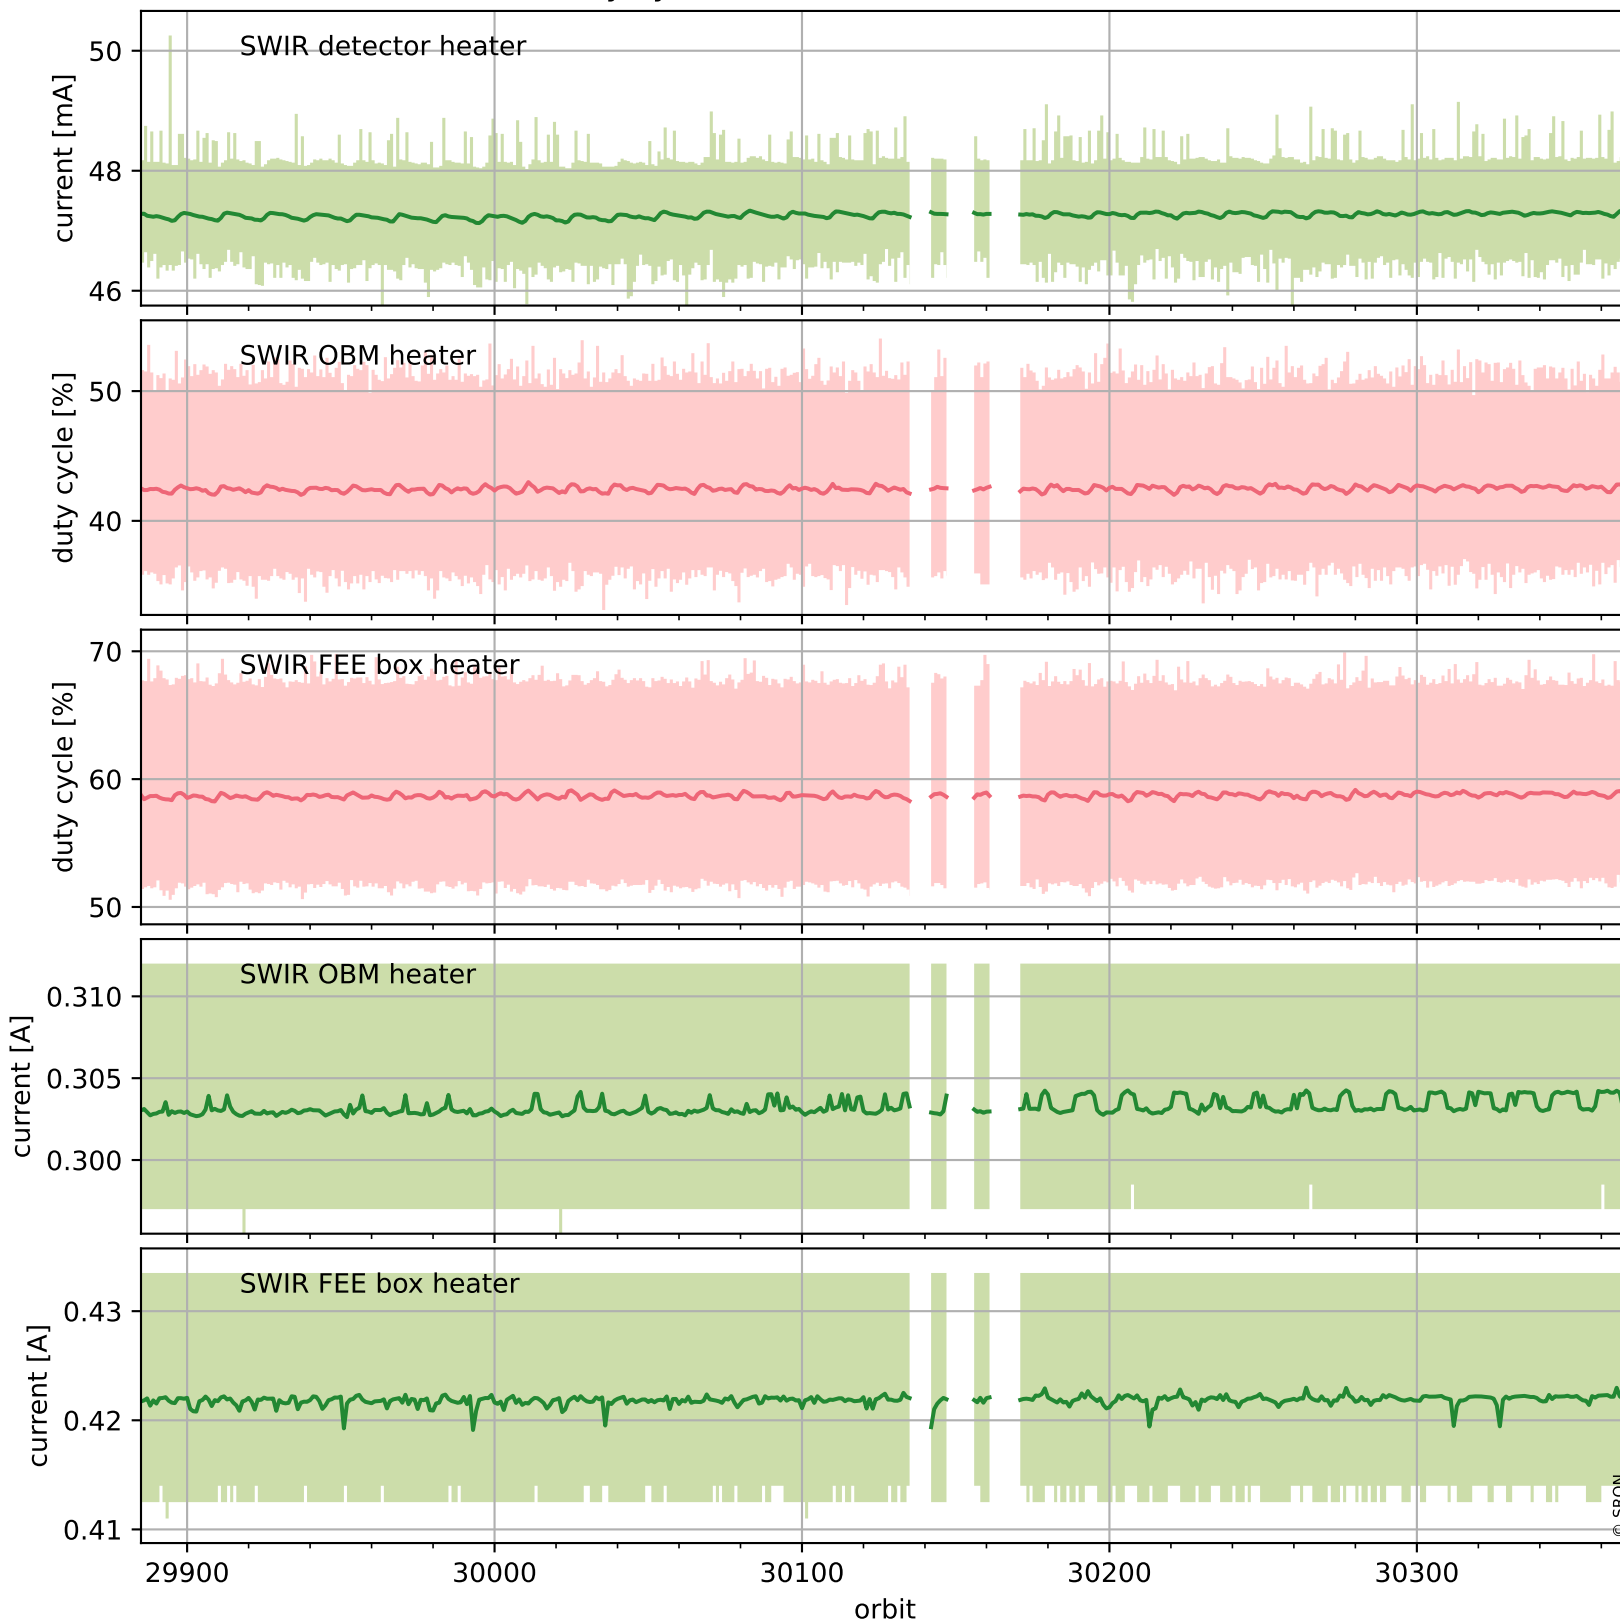

Tropomi SWIR housekeeping data

orbits : [30356, 30369]
coverage : 2023-08-23 / 2023-08-24
created : 2023-08-24T10:42:27

Temperature of sensors relevant for SWIR (one day)

Tropomi SWIR housekeeping data

orbits : [29885, 30369]
coverage : 2023-07-20 / 2023-08-24
created : 2023-08-24T10:42:28

Temperature of sensors relevant for SWIR (last month)

Tropomi SWIR housekeeping data

orbits : [30356, 30369]
coverage : 2023-08-23 / 2023-08-24
created : 2023-08-24T10:42:29

Current and duty cycle of 3 heaters relevant for SWIR (one day)

Tropomi SWIR housekeeping data

orbits : [29885, 30369]
coverage : 2023-07-20 / 2023-08-24
created : 2023-08-24T10:42:29

Current and duty cycle of 3 heaters relevant for SWIR (last month)

Tropomi SWIR housekeeping data

orbits : [30356, 30369]
coverage : 2023-08-23 / 2023-08-24
created : 2023-08-24T10:42:30

Temperature of sensors at the SWIR front-end electronics (one day)

Tropomi SWIR housekeeping data

orbits : [29885, 30369]
coverage : 2023-07-20 / 2023-08-24
created : 2023-08-24T10:42:30