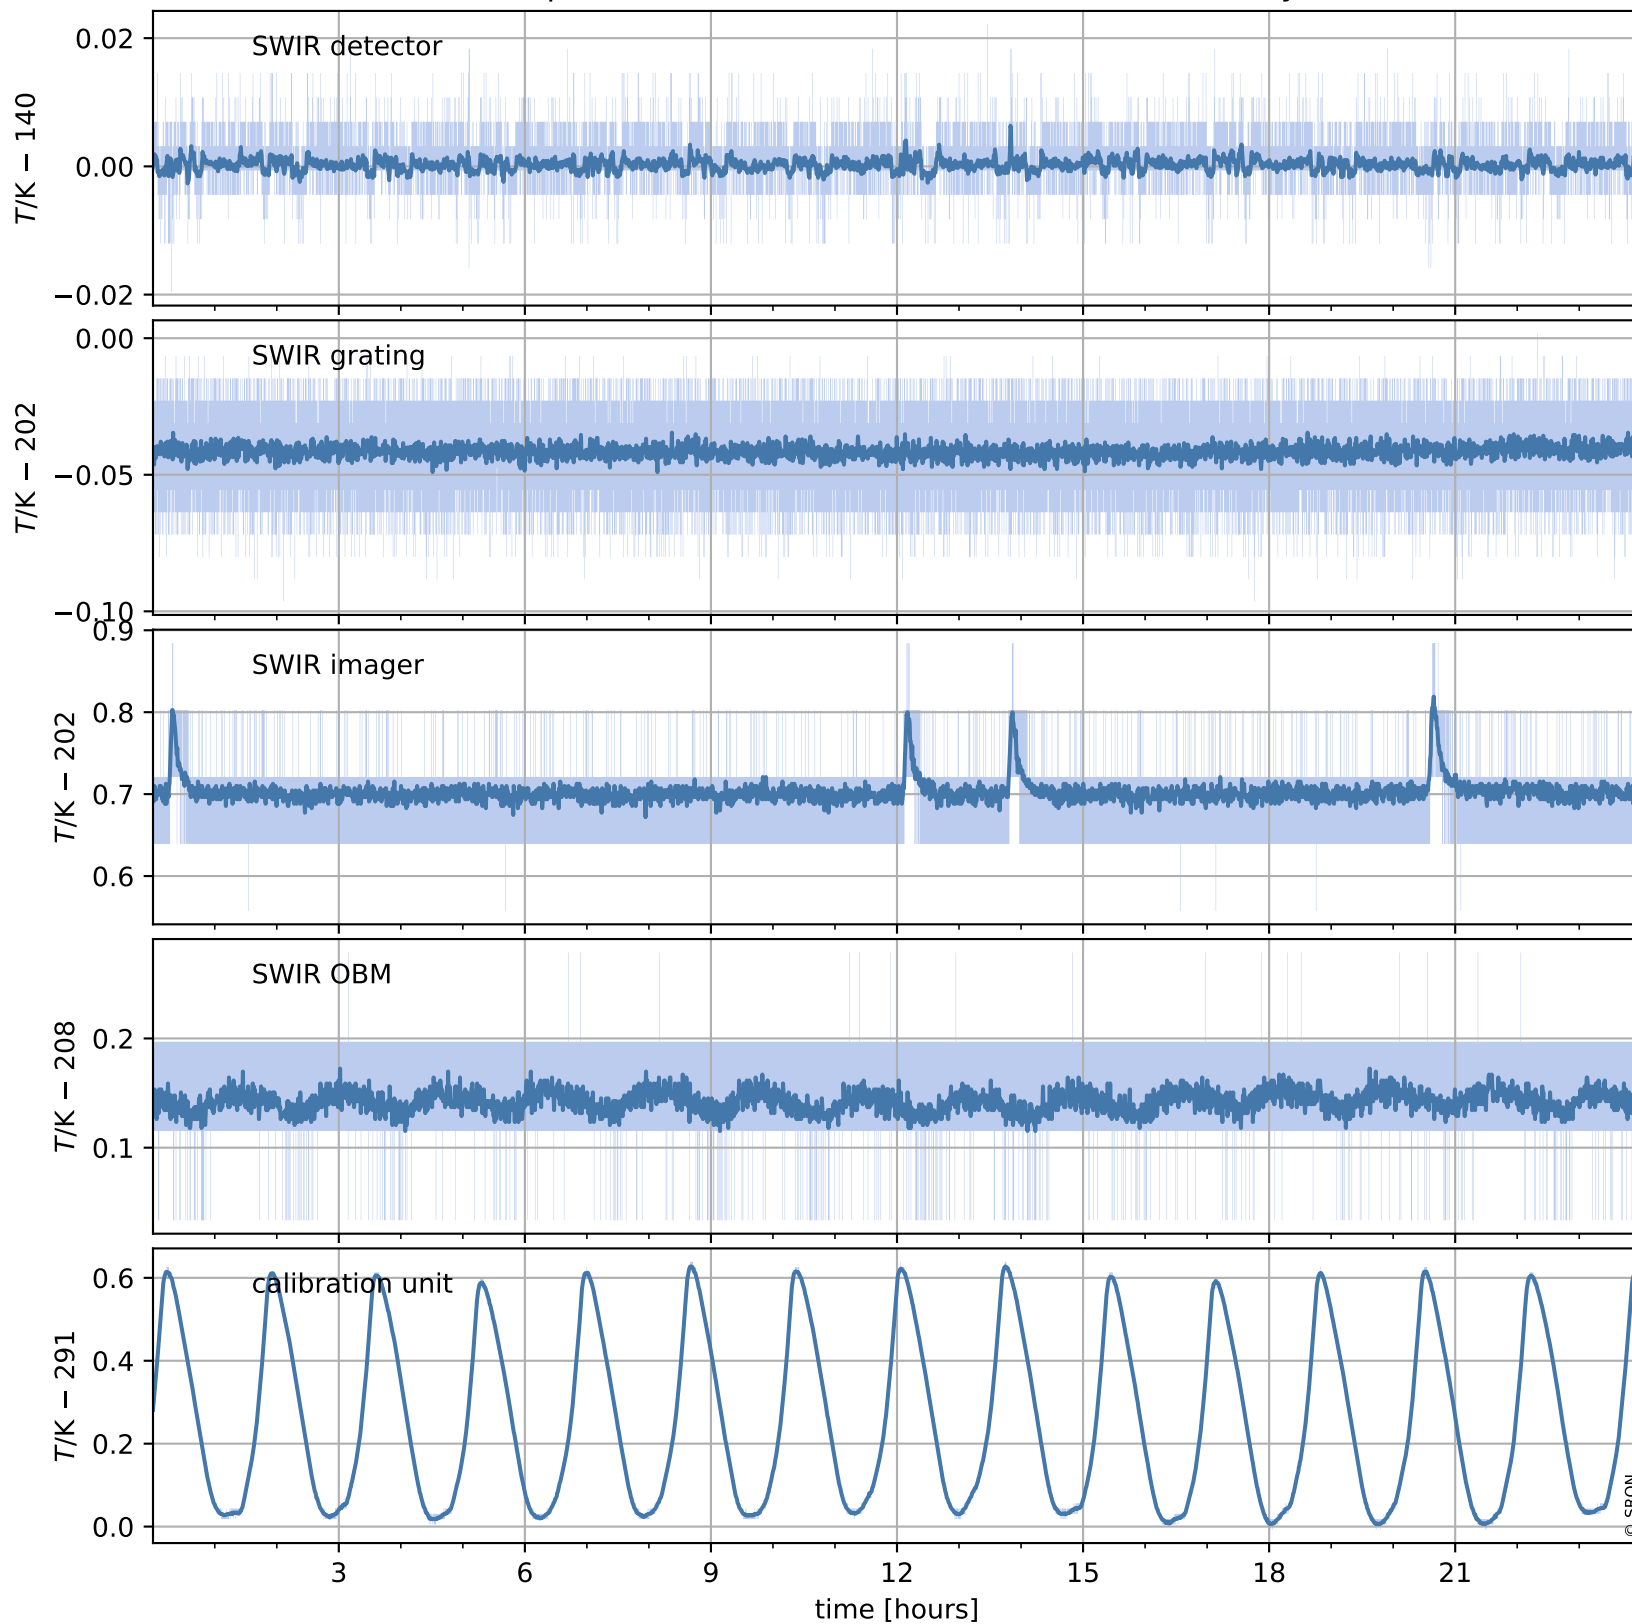

Tropomi SWIR housekeeping data

orbits : [30356, 30369]
coverage : 2023-08-23 / 2023-08-24
created : 2023-08-24T10:42:27

Temperature of sensors relevant for SWIR (one day)

Tropomi SWIR housekeeping data

orbits : [29885, 30369]
coverage : 2023-07-20 / 2023-08-24
created : 2023-08-24T10:42:28

Temperature of sensors relevant for SWIR (last month)

Tropomi SWIR housekeeping data

orbits : [30356, 30369]
coverage : 2023-08-23 / 2023-08-24
created : 2023-08-24T10:42:29

Current and duty cycle of 3 heaters relevant for SWIR (one day)

Tropomi SWIR housekeeping data

orbits : [29885, 30369]
coverage : 2023-07-20 / 2023-08-24
created : 2023-08-24T10:42:29

Current and duty cycle of 3 heaters relevant for SWIR (last month)

Tropomi SWIR housekeeping data