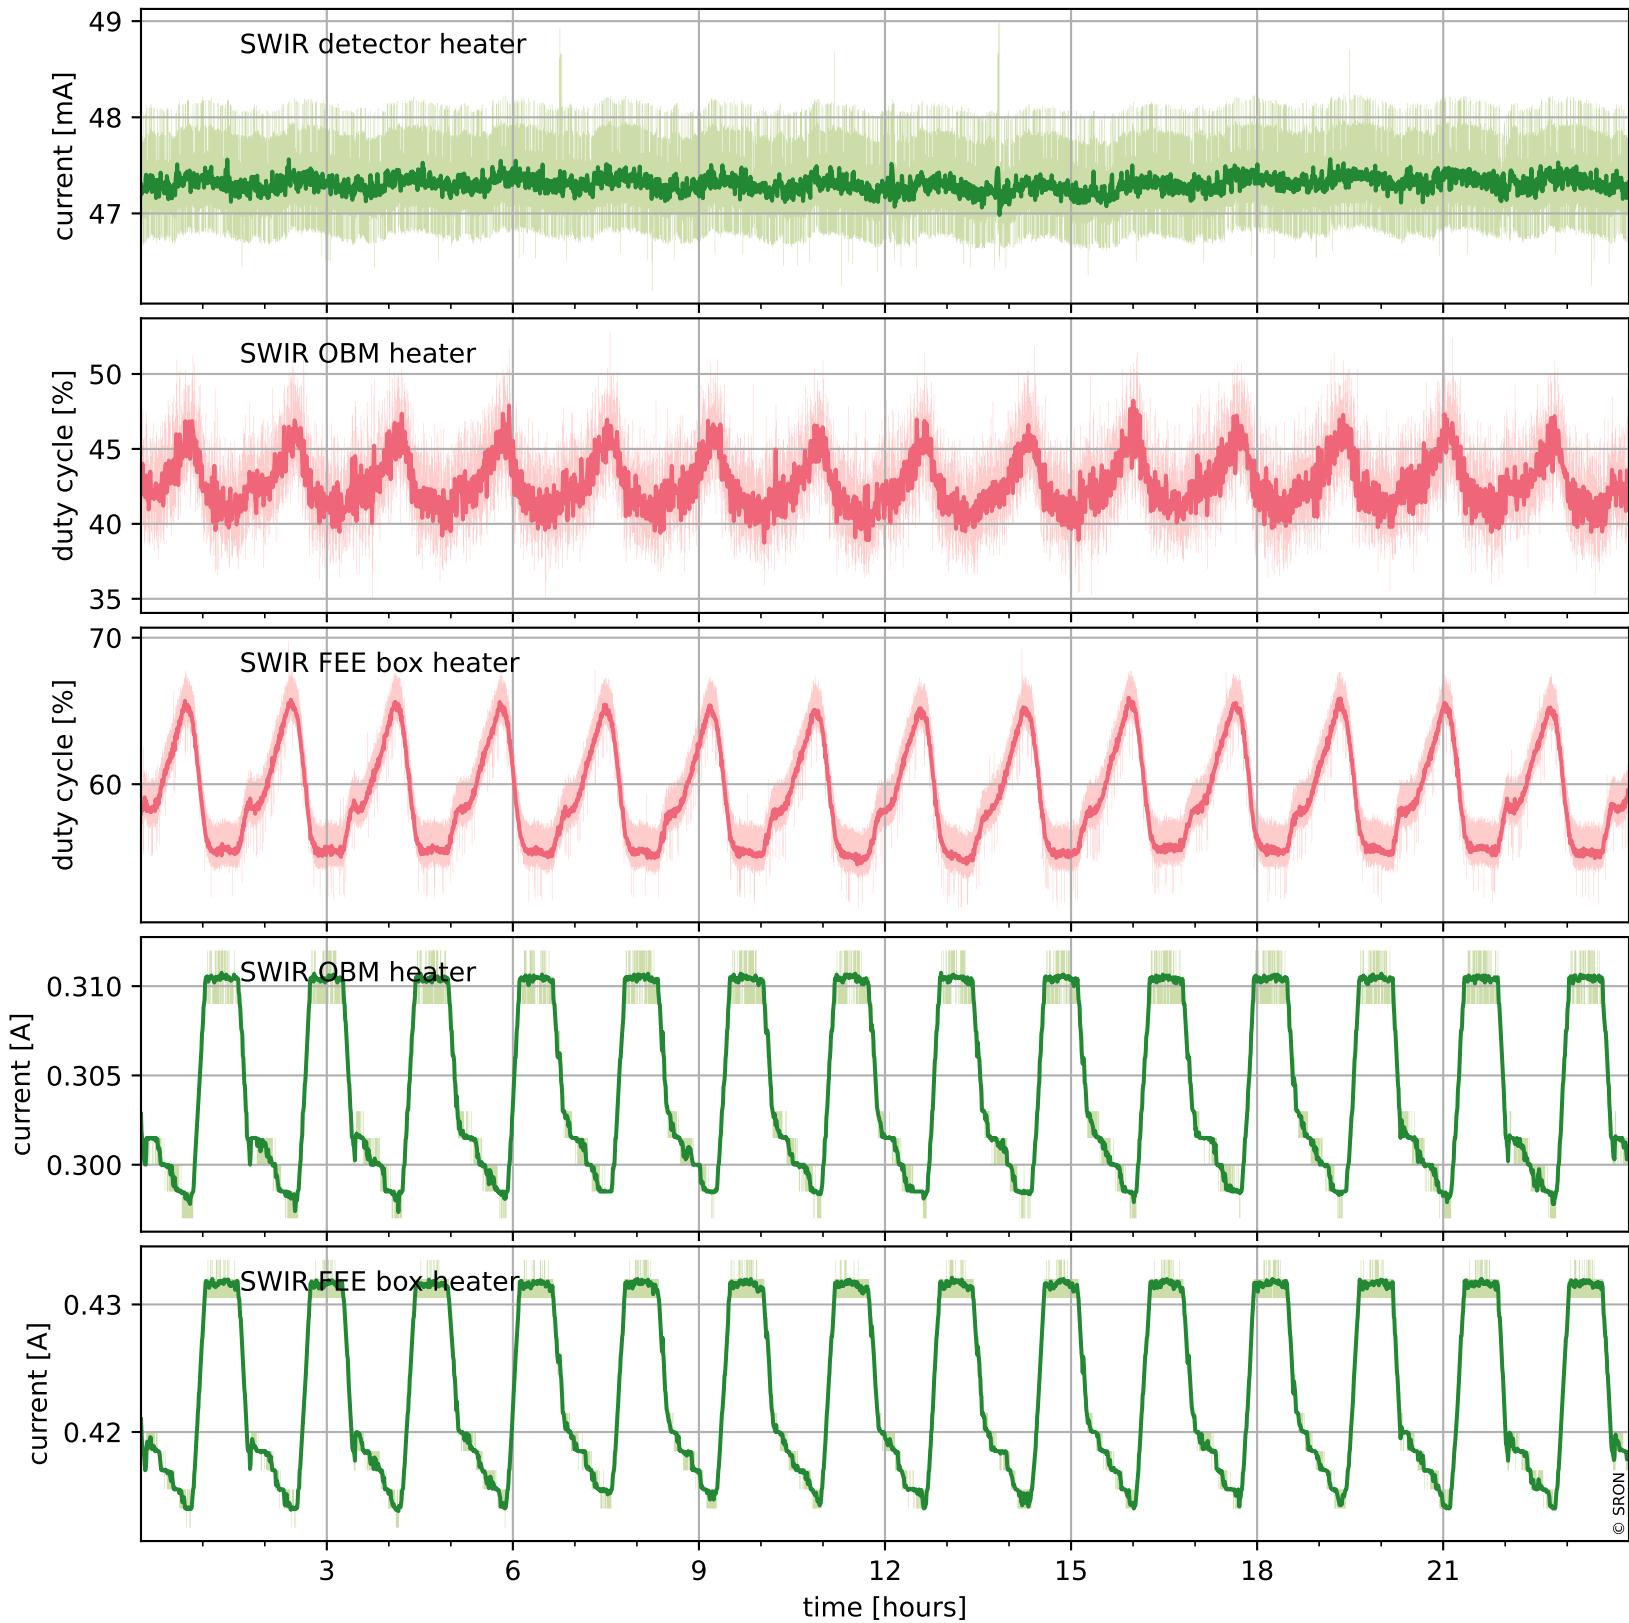

Tropomi SWIR housekeeping data

orbits : [30356, 30369]
coverage : 2023-08-23 / 2023-08-24
created : 2023-08-24T10:42:27

Temperature of sensors relevant for SWIR (one day)

Tropomi SWIR housekeeping data

orbits : [29885, 30369]
coverage : 2023-07-20 / 2023-08-24
created : 2023-08-24T10:42:28

Temperature of sensors relevant for SWIR (last month)

Tropomi SWIR housekeeping data

orbits : [30356, 30369]
coverage : 2023-08-23 / 2023-08-24
created : 2023-08-24T10:42:29

Current and duty cycle of 3 heaters relevant for SWIR (one day)