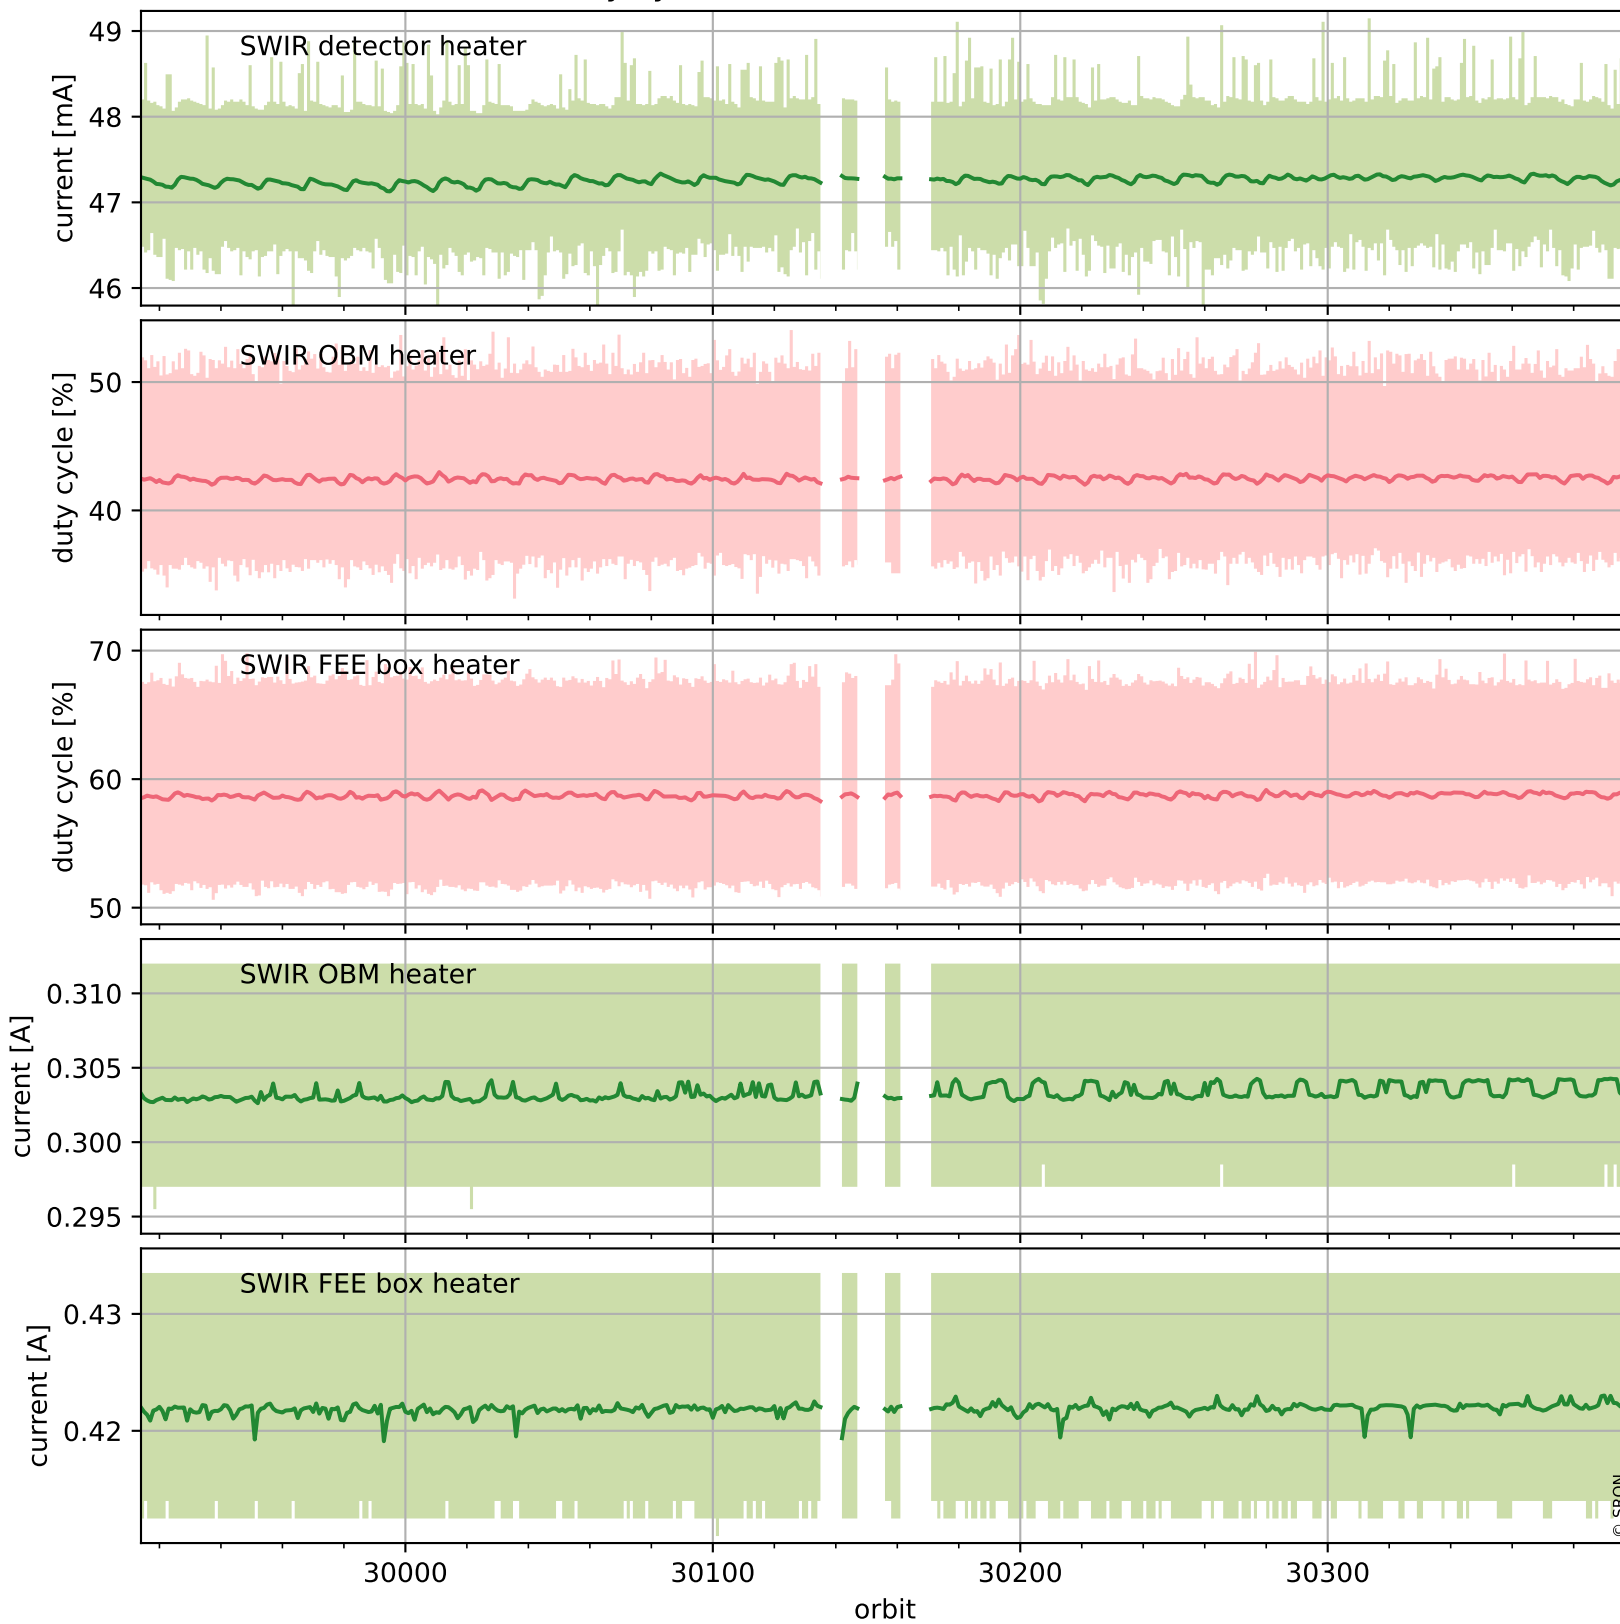

Tropomi SWIR housekeeping data

orbits : [30385, 30398]
coverage : 2023-08-25 / 2023-08-26
created : 2023-08-26T14:21:03

Temperature of sensors relevant for SWIR (one day)

Tropomi SWIR housekeeping data

orbits : [29914, 30398]
coverage : 2023-07-22 / 2023-08-26
created : 2023-08-26T14:21:04

Temperature of sensors relevant for SWIR (last month)

Tropomi SWIR housekeeping data

orbits : [30385, 30398]
coverage : 2023-08-25 / 2023-08-26
created : 2023-08-26T14:21:04

Current and duty cycle of 3 heaters relevant for SWIR (one day)

Tropomi SWIR housekeeping data

orbits : [29914, 30398]
coverage : 2023-07-22 / 2023-08-26
created : 2023-08-26T14:21:05

Current and duty cycle of 3 heaters relevant for SWIR (last month)

Tropomi SWIR housekeeping data

orbits : [30385, 30398]
coverage : 2023-08-25 / 2023-08-26
created : 2023-08-26T14:21:05

Temperature of sensors at the SWIR front-end electronics (one day)

Tropomi SWIR housekeeping data

orbits : [29914, 30398]
coverage : 2023-07-22 / 2023-08-26
created : 2023-08-26T14:21:05