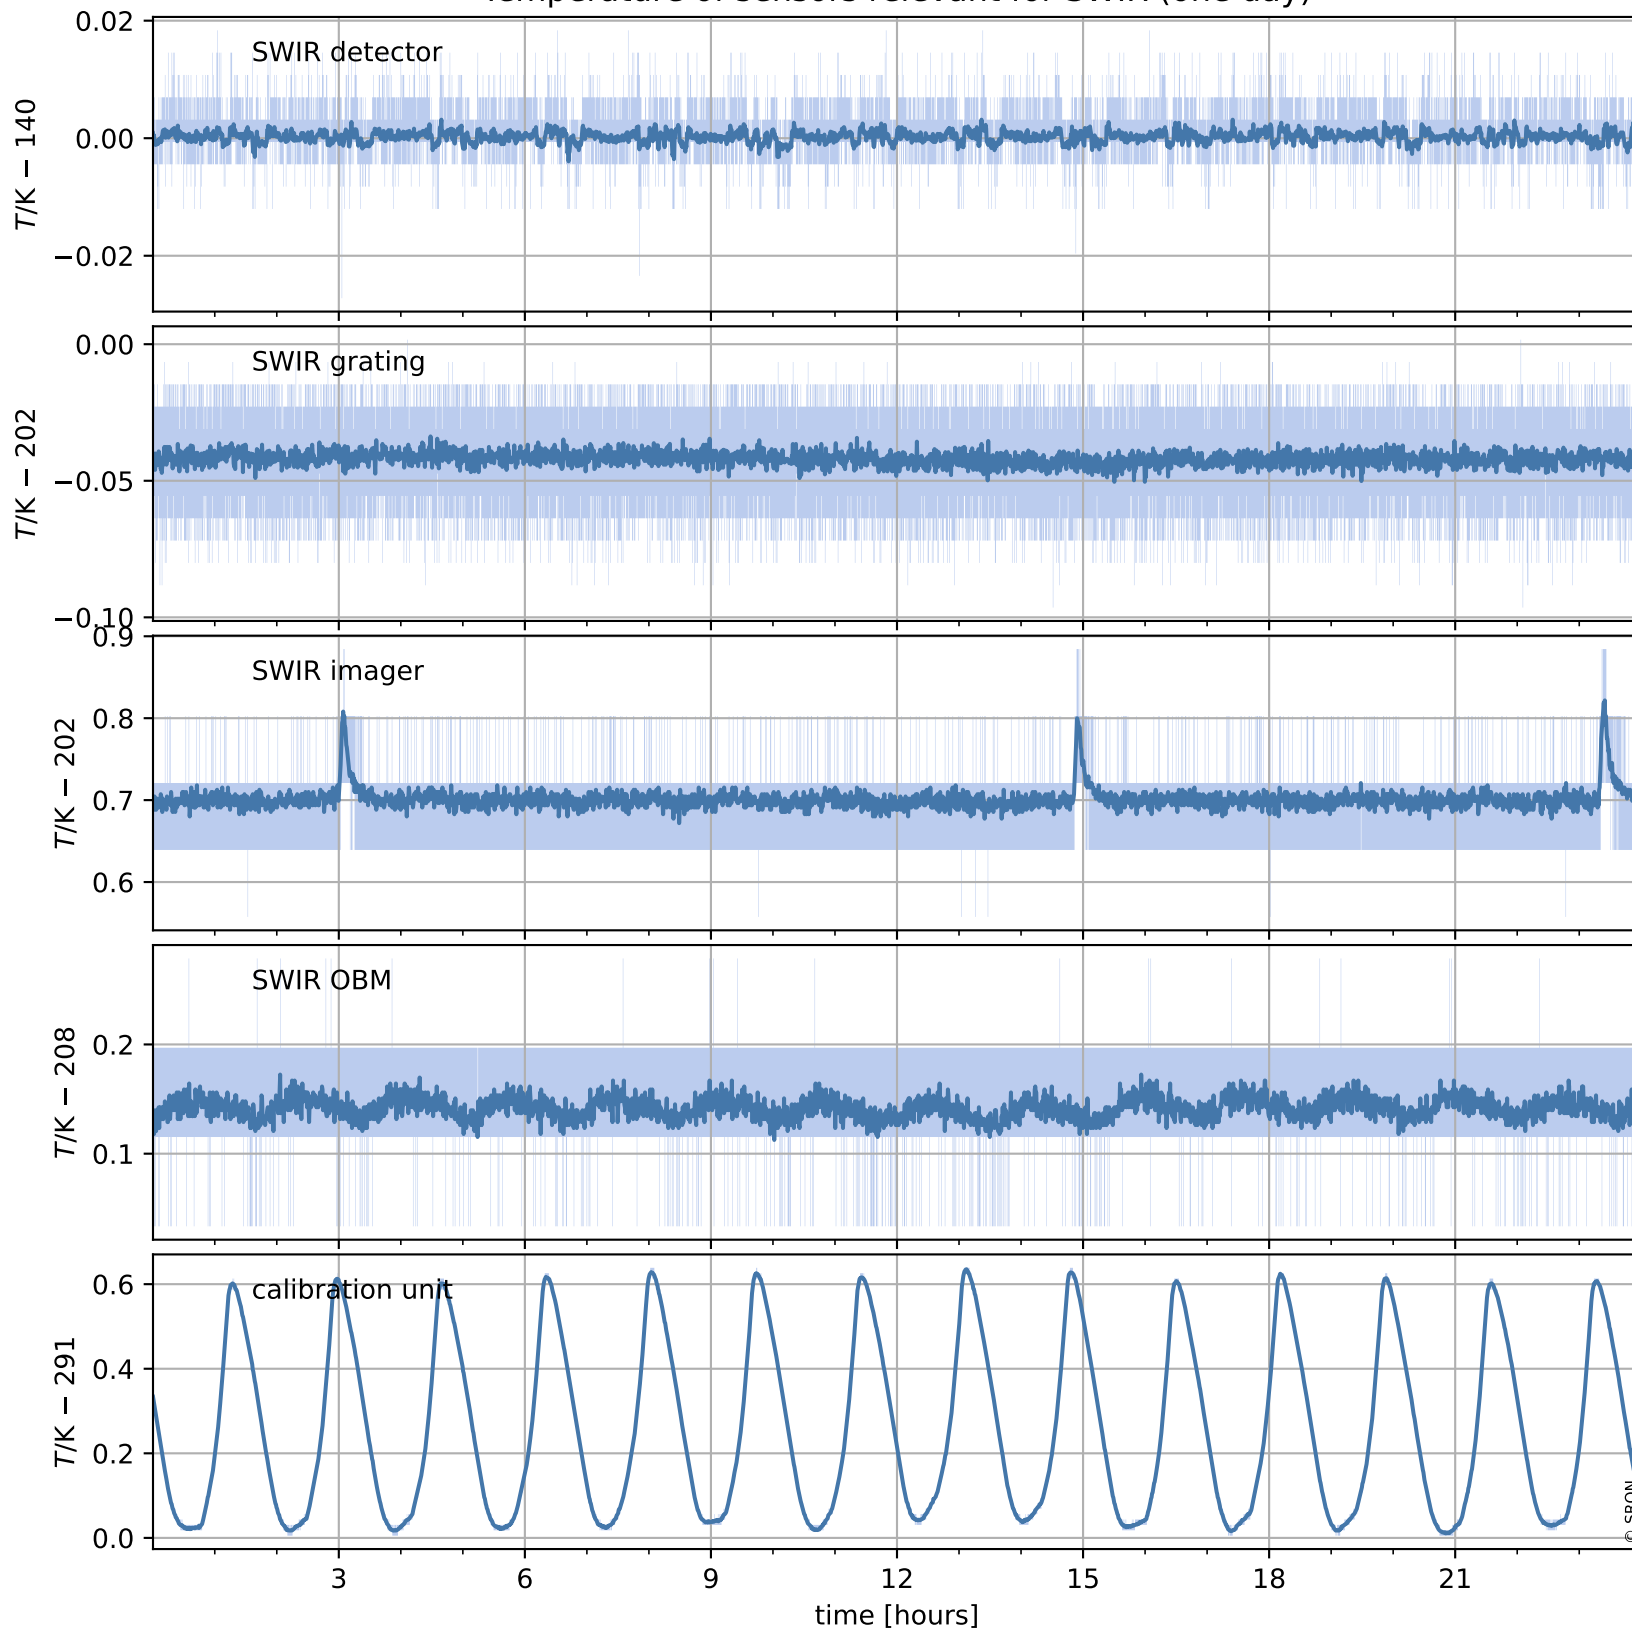

Tropomi SWIR housekeeping data

orbits : [30385, 30398]
coverage : 2023-08-25 / 2023-08-26
created : 2023-08-26T14:21:03

Temperature of sensors relevant for SWIR (one day)

Tropomi SWIR housekeeping data

orbits : [29914, 30398]
coverage : 2023-07-22 / 2023-08-26
created : 2023-08-26T14:21:04

Temperature of sensors relevant for SWIR (last month)

Tropomi SWIR housekeeping data

orbits : [30385, 30398]
coverage : 2023-08-25 / 2023-08-26
created : 2023-08-26T14:21:04

Current and duty cycle of 3 heaters relevant for SWIR (one day)