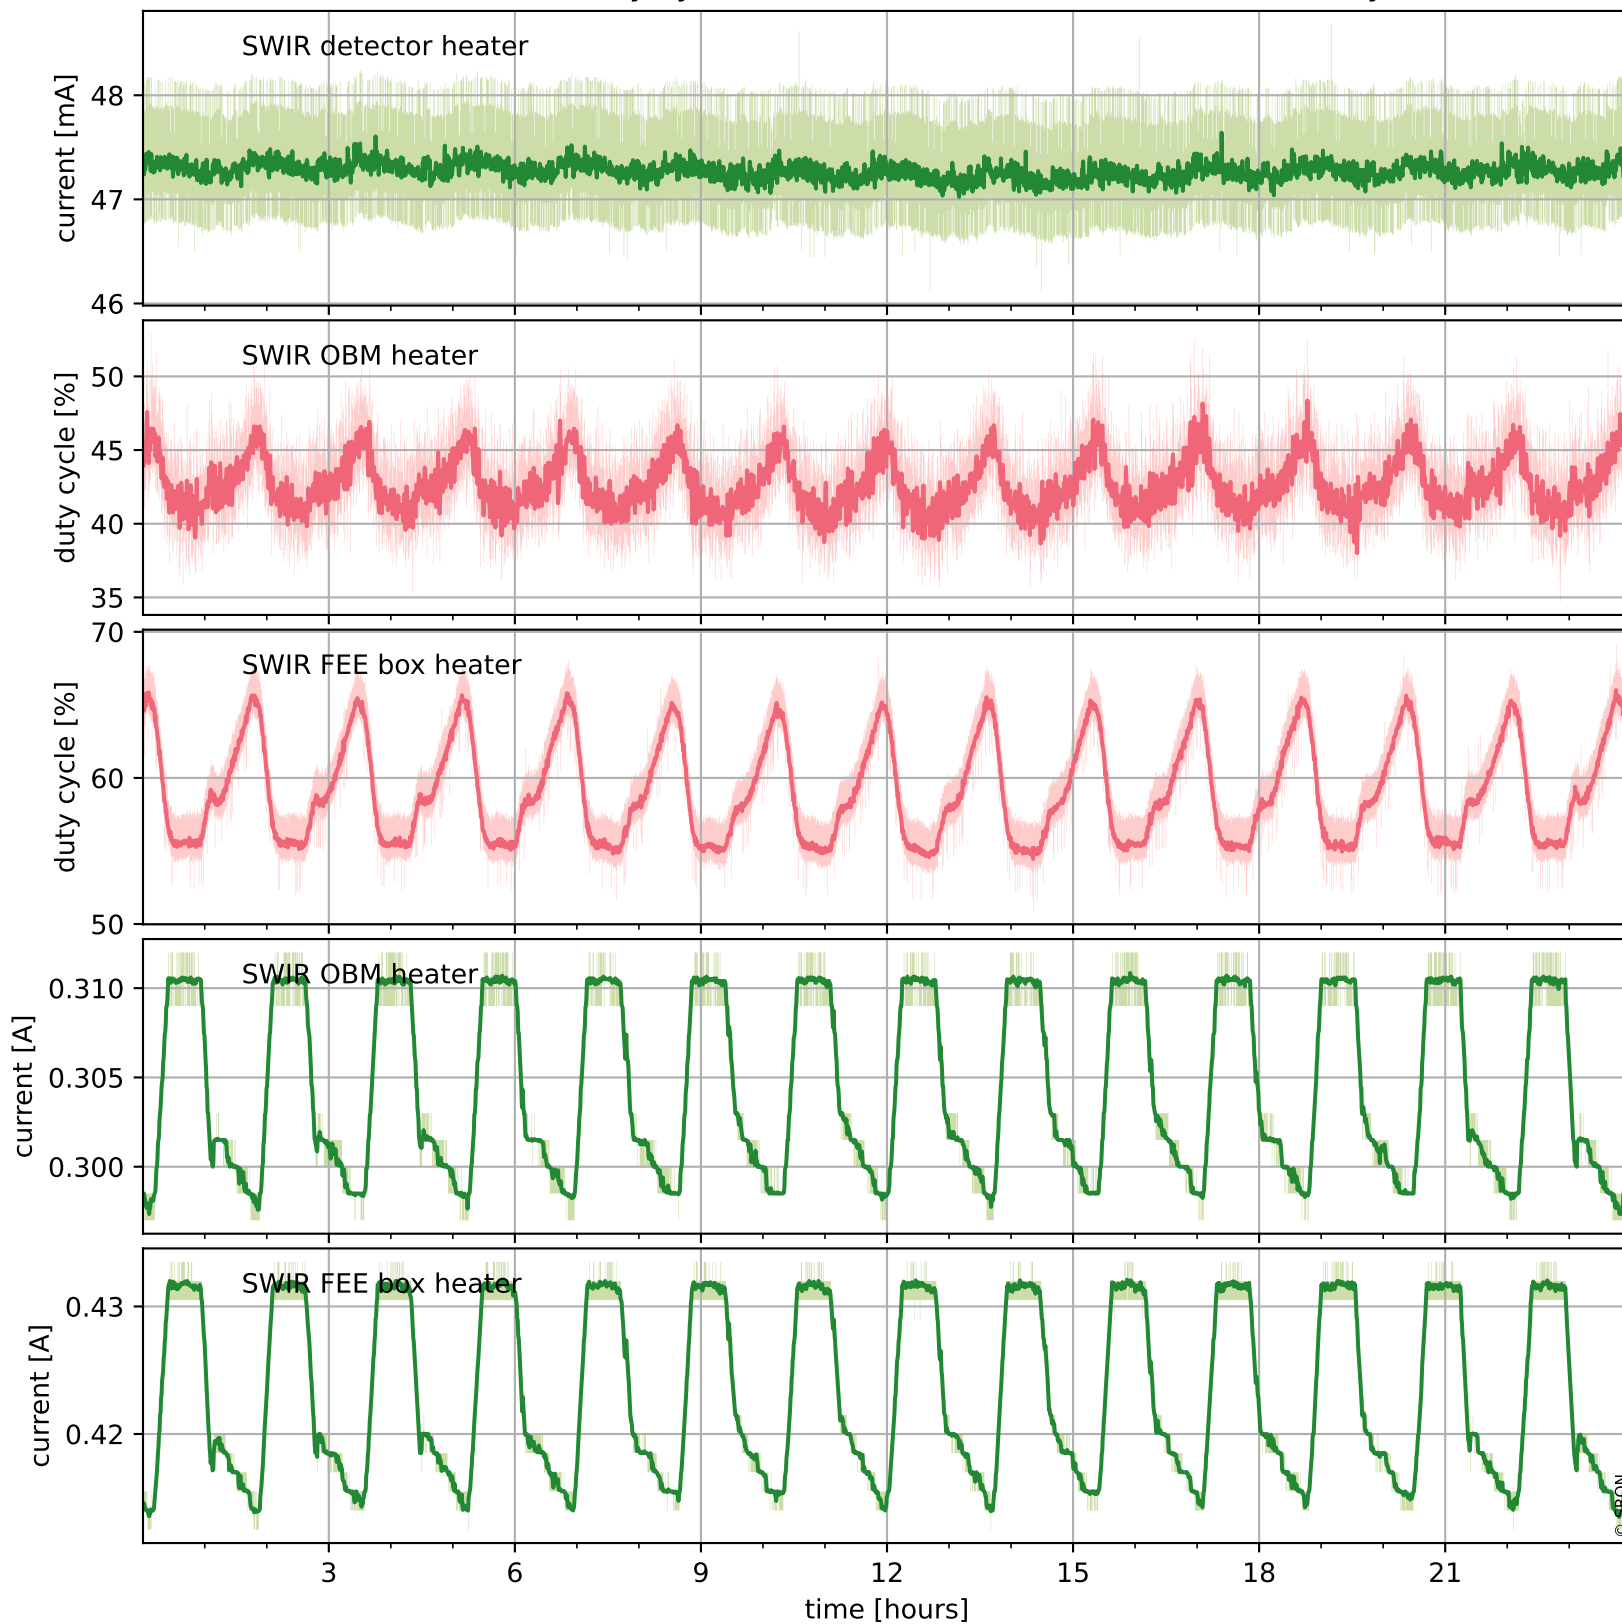

Tropomi SWIR housekeeping data

orbits : [30385, 30398]
coverage : 2023-08-25 / 2023-08-26
created : 2023-08-26T14:21:03

Temperature of sensors relevant for SWIR (one day)

Tropomi SWIR housekeeping data

orbits : [29914, 30398]
coverage : 2023-07-22 / 2023-08-26
created : 2023-08-26T14:21:04

Temperature of sensors relevant for SWIR (last month)

Tropomi SWIR housekeeping data

orbits : [30385, 30398]
coverage : 2023-08-25 / 2023-08-26
created : 2023-08-26T14:21:04

Current and duty cycle of 3 heaters relevant for SWIR (one day)

Tropomi SWIR housekeeping data

orbits : [29914, 30398]
coverage : 2023-07-22 / 2023-08-26
created : 2023-08-26T14:21:05

Current and duty cycle of 3 heaters relevant for SWIR (last month)

Tropomi SWIR housekeeping data