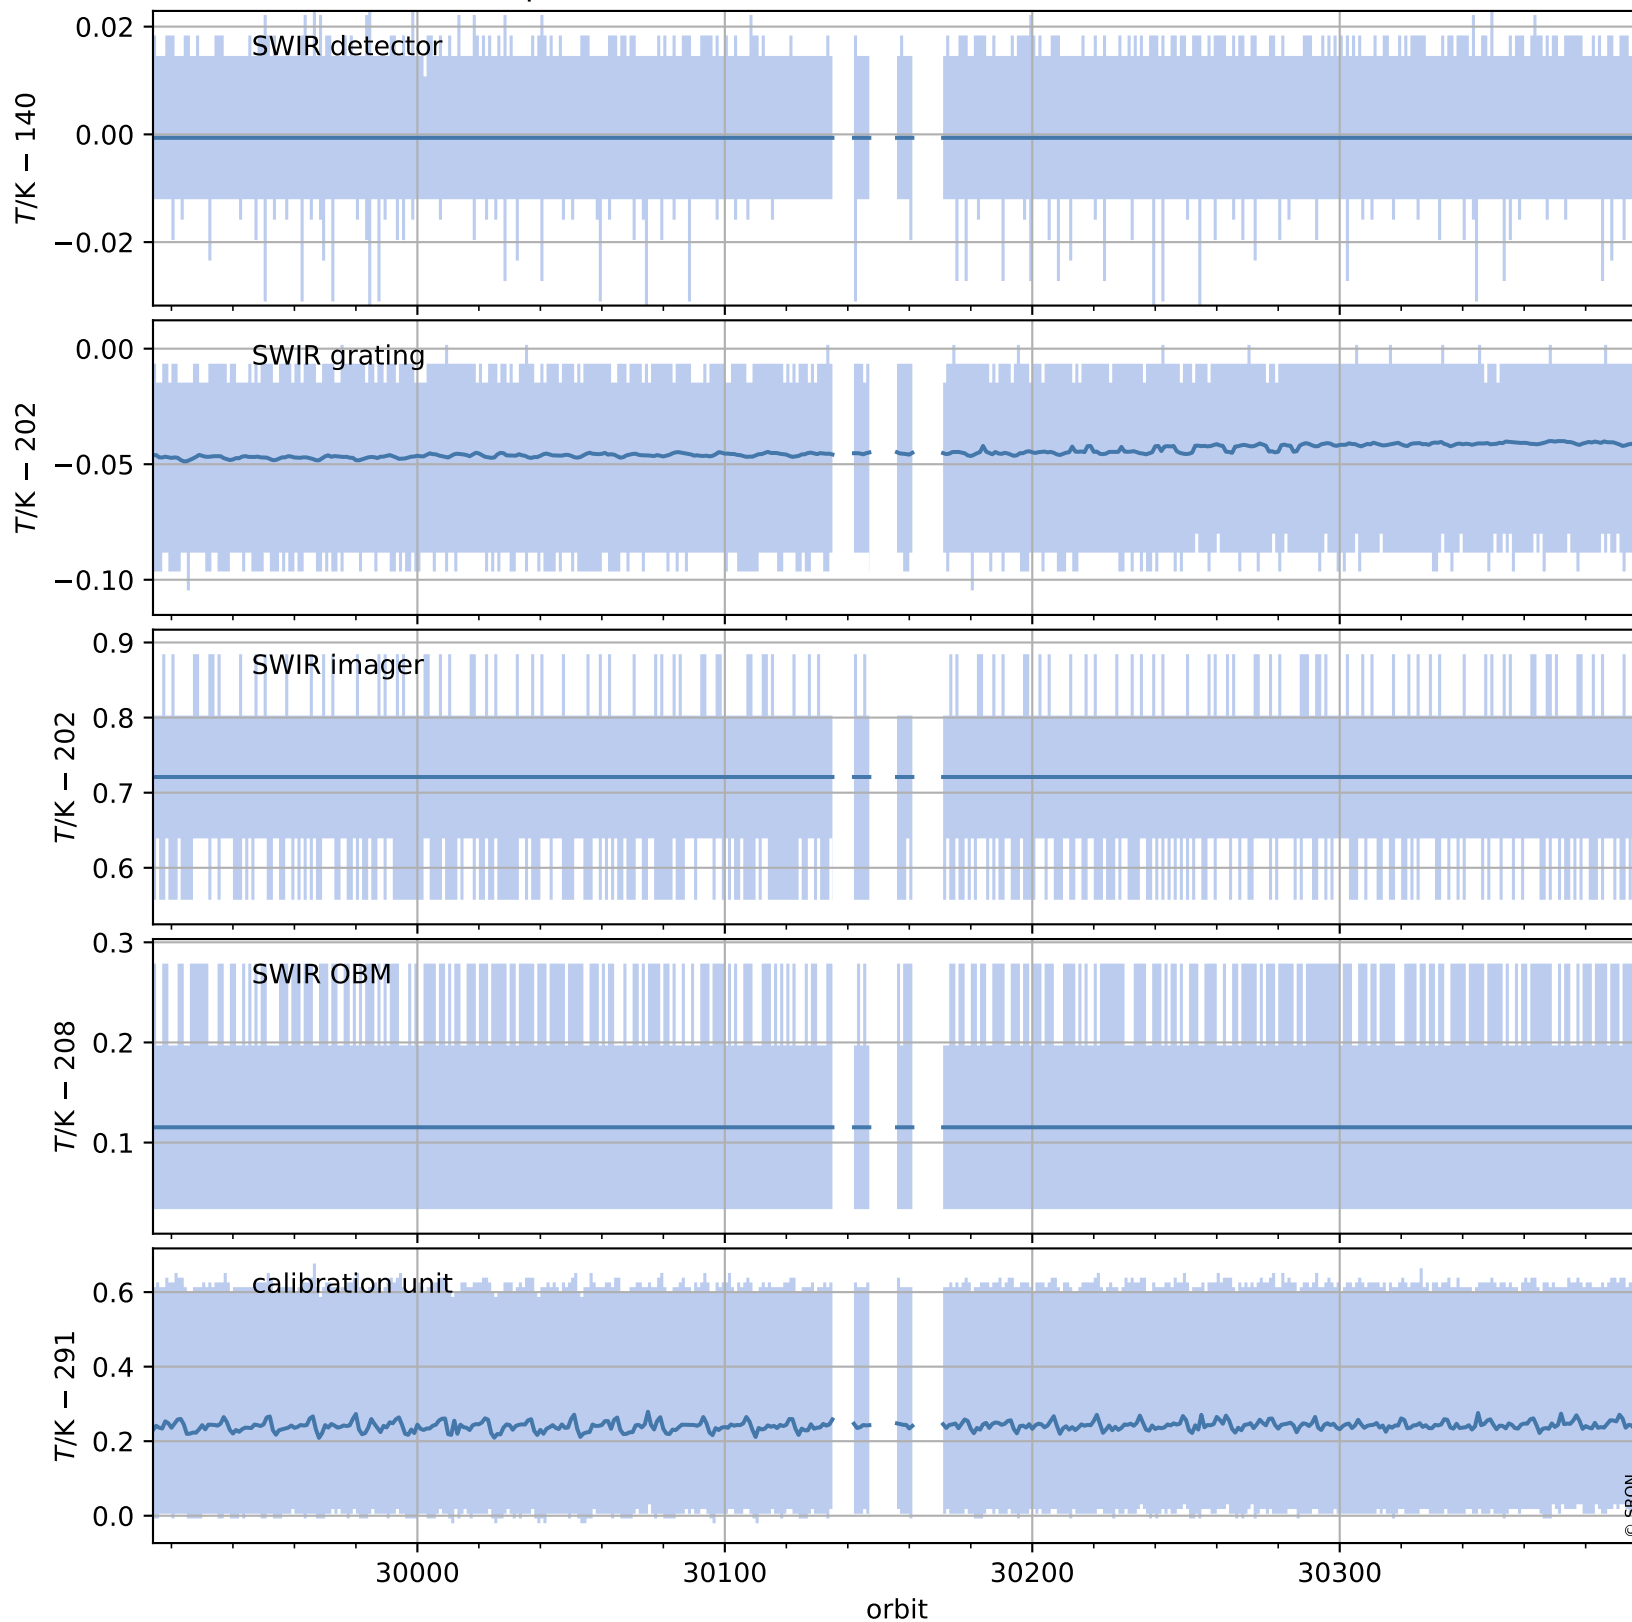

Tropomi SWIR housekeeping data

orbits : [30385, 30398]
coverage : 2023-08-25 / 2023-08-26
created : 2023-08-26T14:21:03

Temperature of sensors relevant for SWIR (one day)

Tropomi SWIR housekeeping data

orbits : [29914, 30398]
coverage : 2023-07-22 / 2023-08-26
created : 2023-08-26T14:21:04

Temperature of sensors relevant for SWIR (last month)

Tropomi SWIR housekeeping data

orbits : [30385, 30398]
coverage : 2023-08-25 / 2023-08-26
created : 2023-08-26T14:21:04

Current and duty cycle of 3 heaters relevant for SWIR (one day)

Tropomi SWIR housekeeping data

orbits : [29914, 30398]
coverage : 2023-07-22 / 2023-08-26
created : 2023-08-26T14:21:05

Current and duty cycle of 3 heaters relevant for SWIR (last month)

Tropomi SWIR housekeeping data

orbits : [30385, 30398]
coverage : 2023-08-25 / 2023-08-26
created : 2023-08-26T14:21:05

Temperature of sensors at the SWIR front-end electronics (one day)

Tropomi SWIR housekeeping data

orbits : [29914, 30398]
coverage : 2023-07-22 / 2023-08-26
created : 2023-08-26T14:21:05