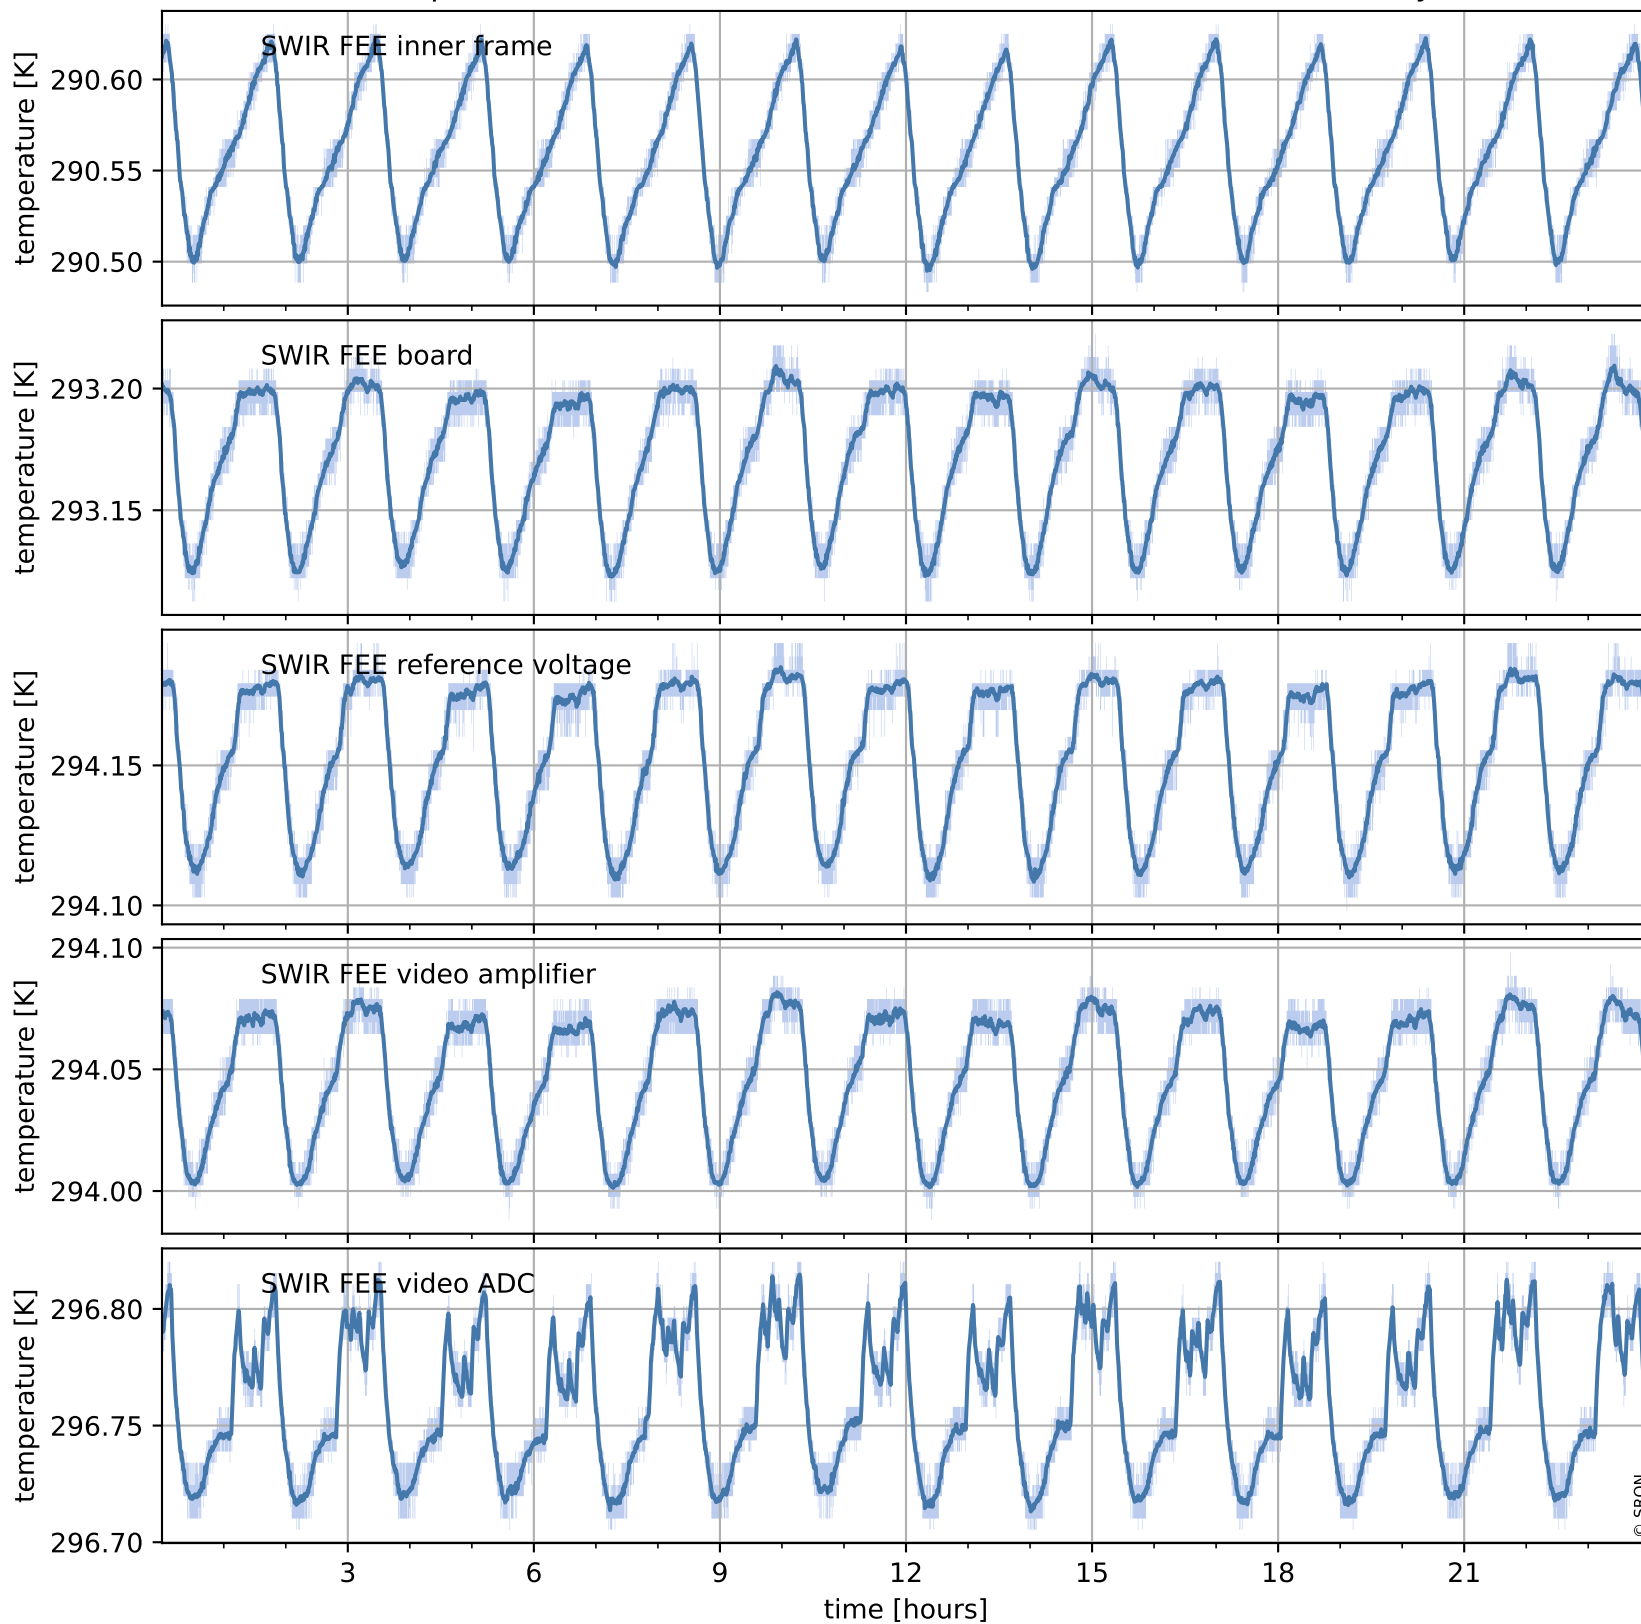

Tropomi SWIR housekeeping data

orbits : [30385, 30398]
coverage : 2023-08-25 / 2023-08-26
created : 2023-08-26T14:21:03

Temperature of sensors relevant for SWIR (one day)

Tropomi SWIR housekeeping data

orbits : [29914, 30398]
coverage : 2023-07-22 / 2023-08-26
created : 2023-08-26T14:21:04

Temperature of sensors relevant for SWIR (last month)

Tropomi SWIR housekeeping data

orbits : [30385, 30398]
coverage : 2023-08-25 / 2023-08-26
created : 2023-08-26T14:21:04

Current and duty cycle of 3 heaters relevant for SWIR (one day)

Tropomi SWIR housekeeping data

orbits : [29914, 30398]
coverage : 2023-07-22 / 2023-08-26
created : 2023-08-26T14:21:05

Current and duty cycle of 3 heaters relevant for SWIR (last month)

Tropomi SWIR housekeeping data

orbits : [30385, 30398]
coverage : 2023-08-25 / 2023-08-26
created : 2023-08-26T14:21:05

Temperature of sensors at the SWIR front-end electronics (one day)

Tropomi SWIR housekeeping data

orbits : [29914, 30398]
coverage : 2023-07-22 / 2023-08-26
created : 2023-08-26T14:21:05