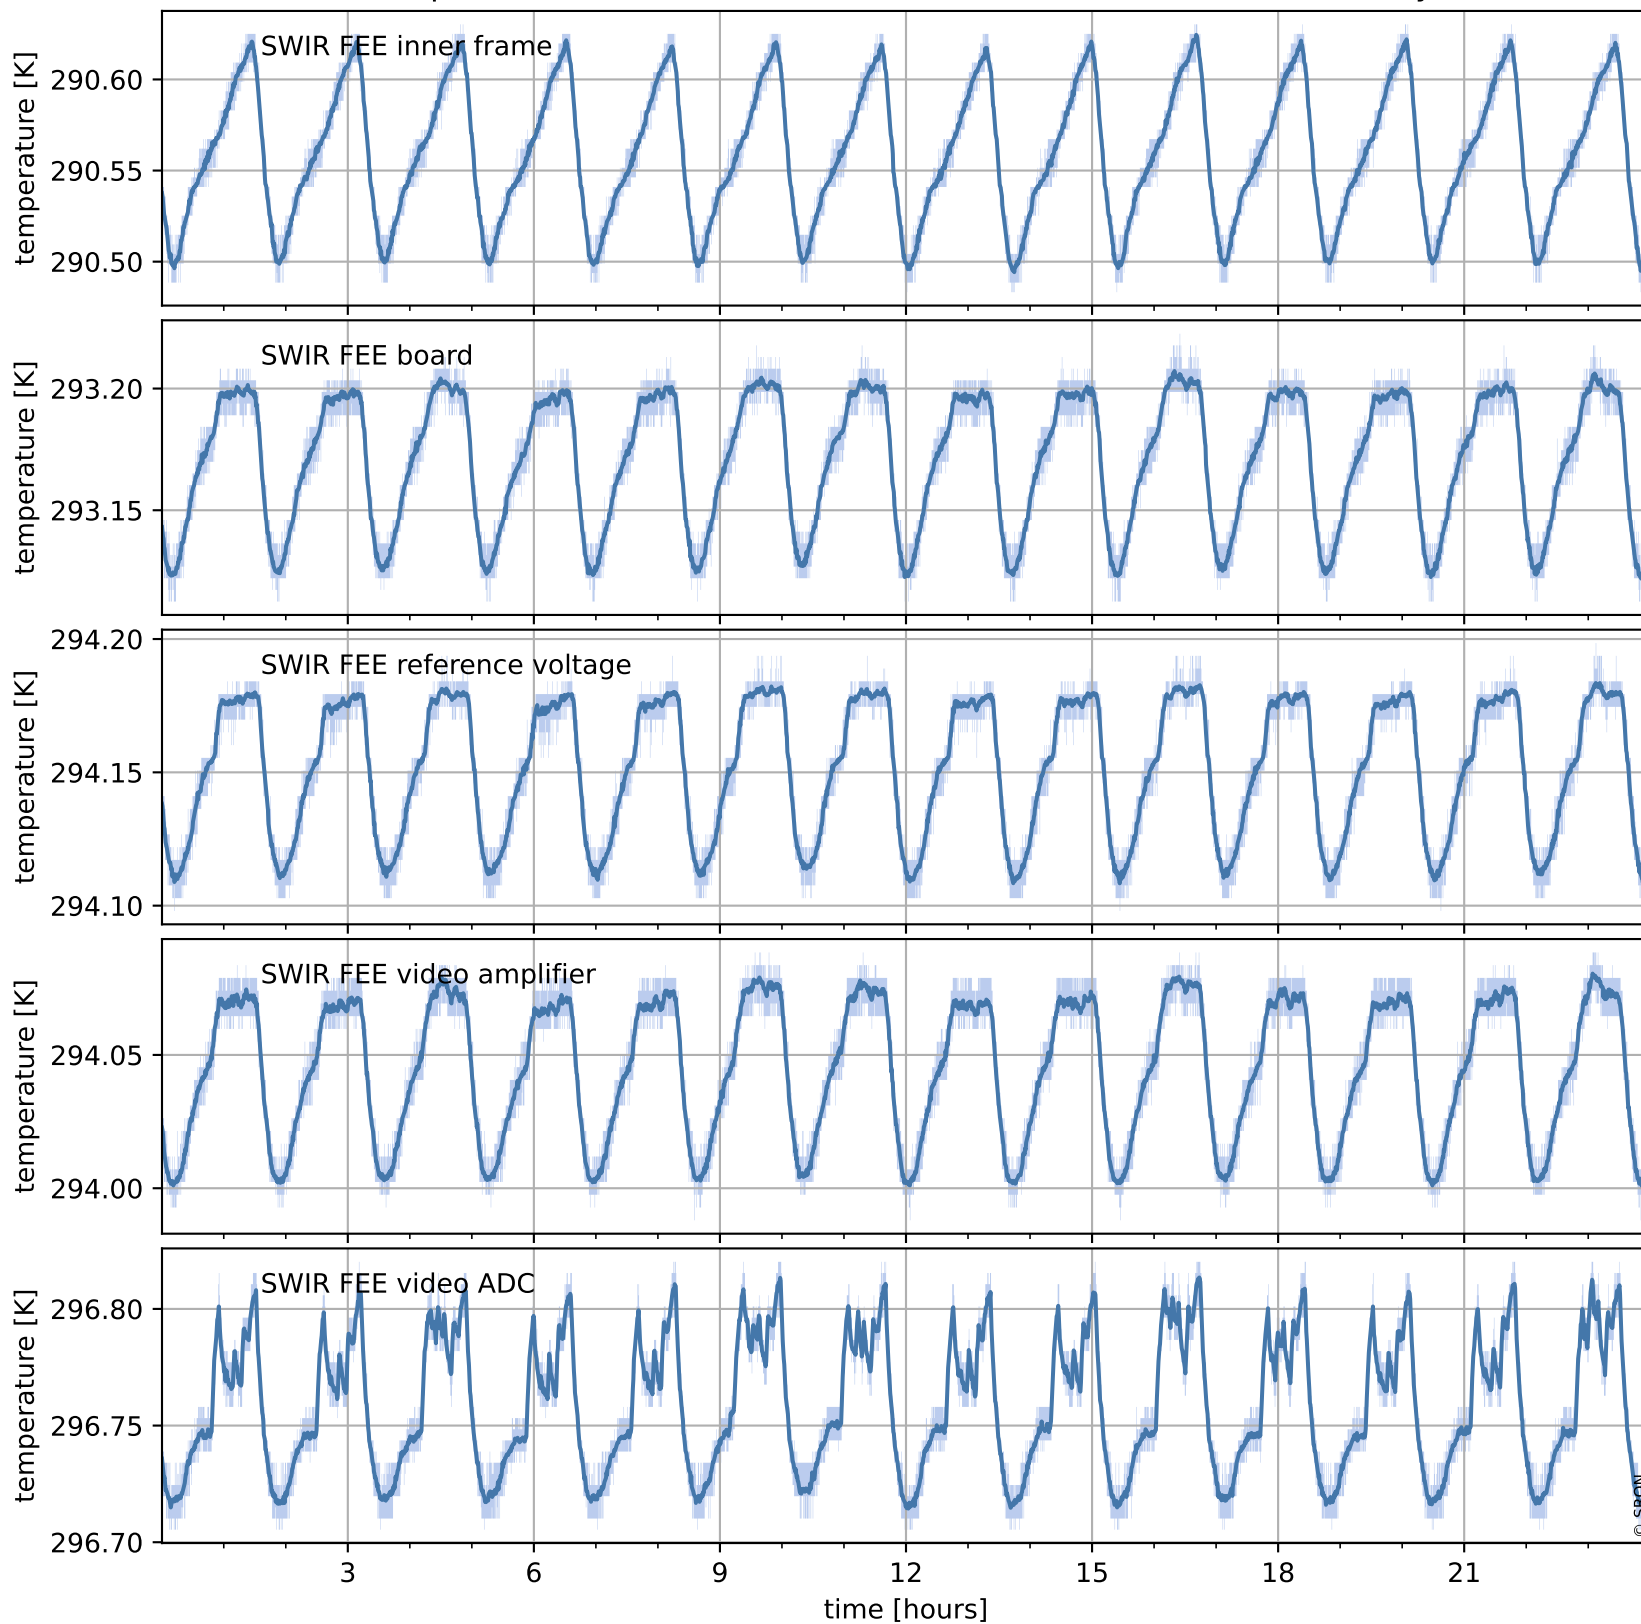

Tropomi SWIR housekeeping data

orbits : [30399, 30412]
coverage : 2023-08-26 / 2023-08-27
created : 2023-08-27T14:21:05

Temperature of sensors at the SWIR front-end electronics (one day)