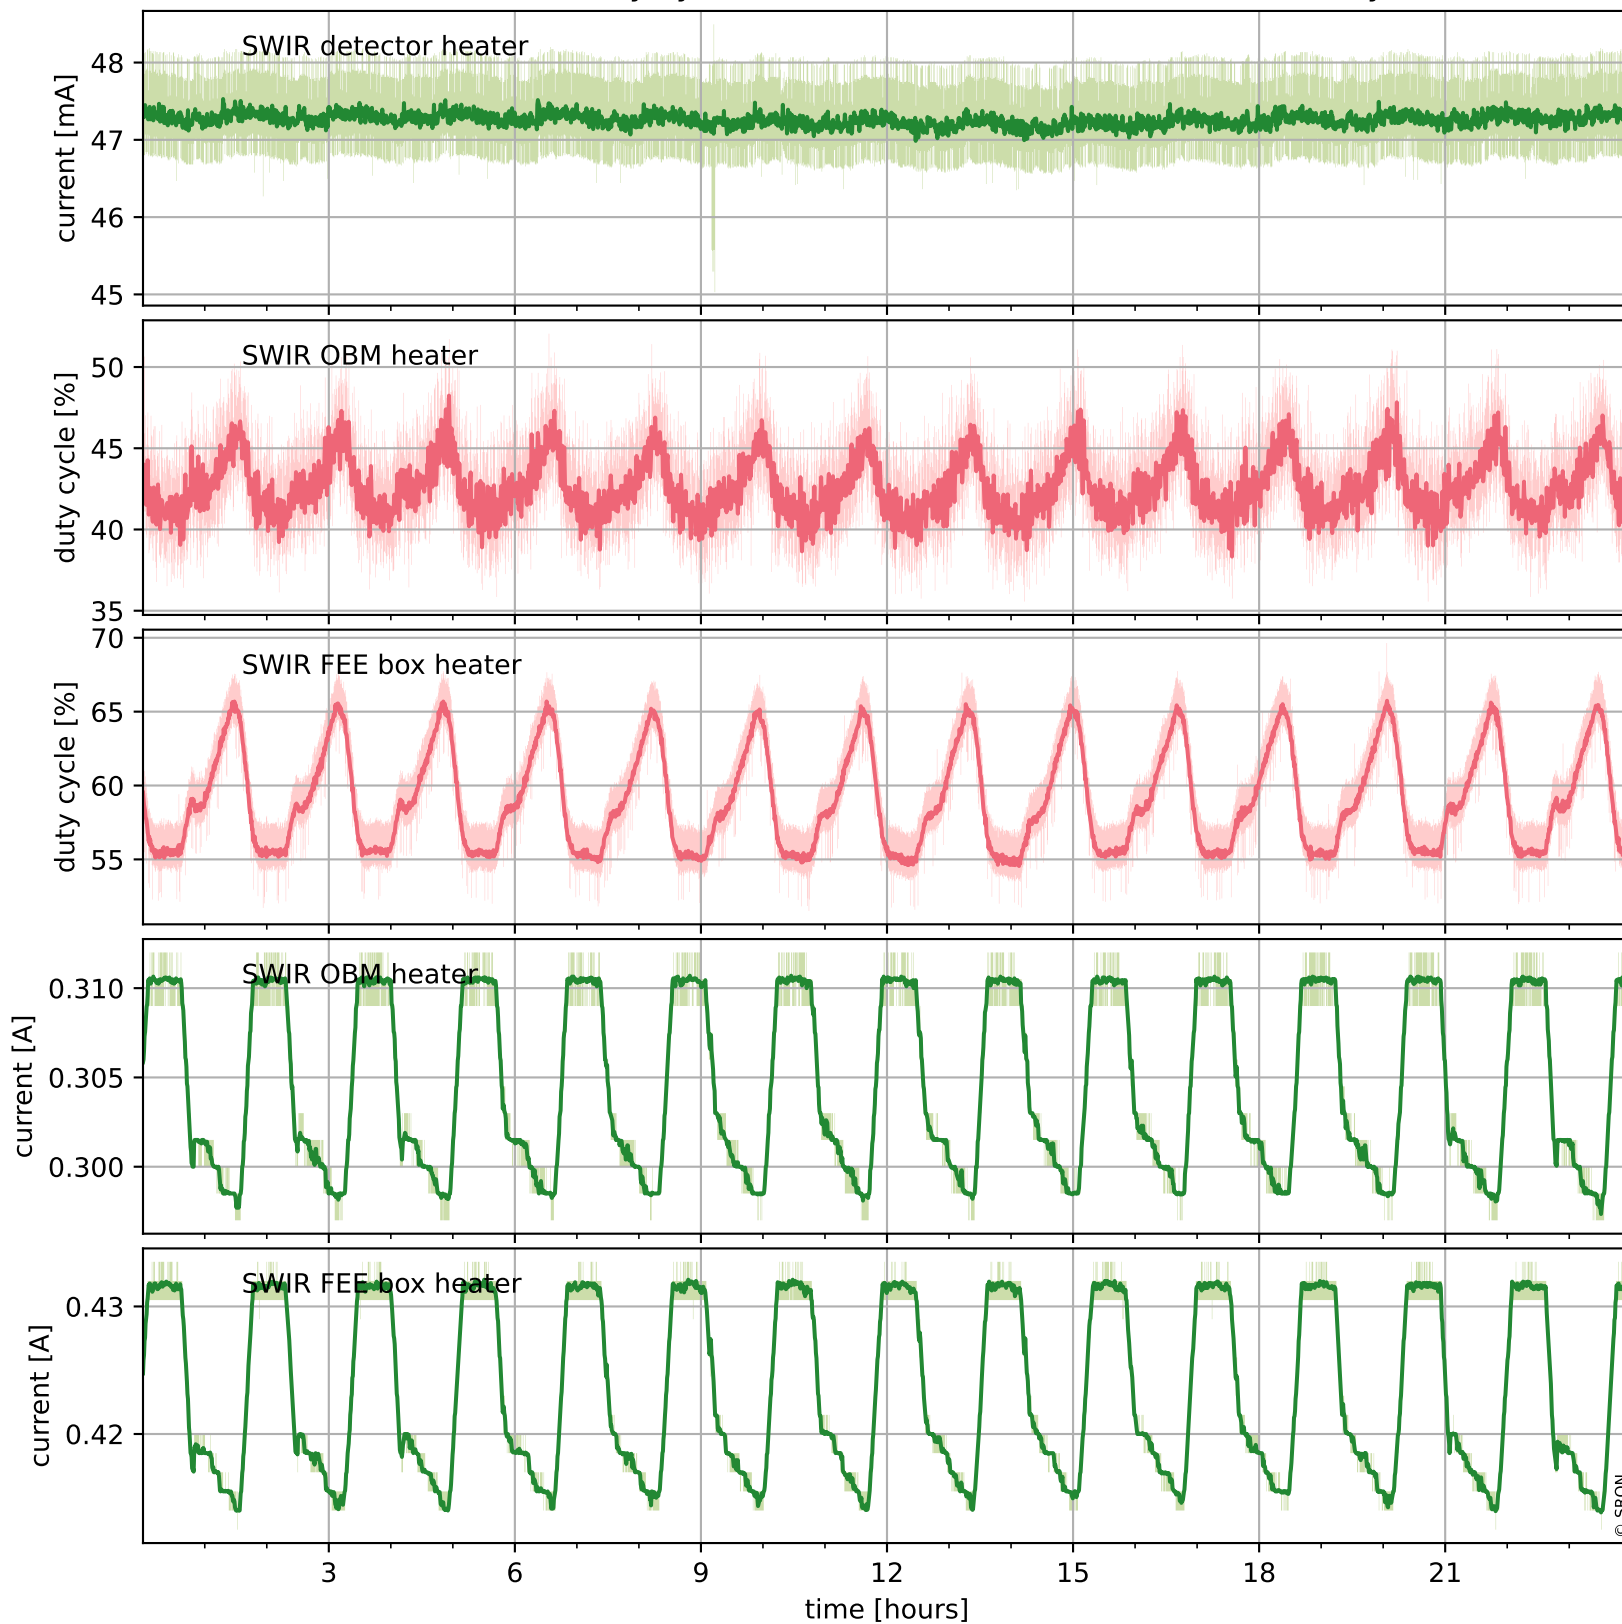

Tropomi SWIR housekeeping data

orbits : [30399, 30412]
coverage : 2023-08-26 / 2023-08-27
created : 2023-08-27T14:21:03

Temperature of sensors relevant for SWIR (one day)

Tropomi SWIR housekeeping data

orbits : [29928, 30412]
coverage : 2023-07-23 / 2023-08-27
created : 2023-08-27T14:21:03

Temperature of sensors relevant for SWIR (last month)

Tropomi SWIR housekeeping data

orbits : [30399, 30412]
coverage : 2023-08-26 / 2023-08-27
created : 2023-08-27T14:21:04

Current and duty cycle of 3 heaters relevant for SWIR (one day)

Tropomi SWIR housekeeping data

orbits : [29928, 30412]
coverage : 2023-07-23 / 2023-08-27
created : 2023-08-27T14:21:04

Current and duty cycle of 3 heaters relevant for SWIR (last month)

Tropomi SWIR housekeeping data