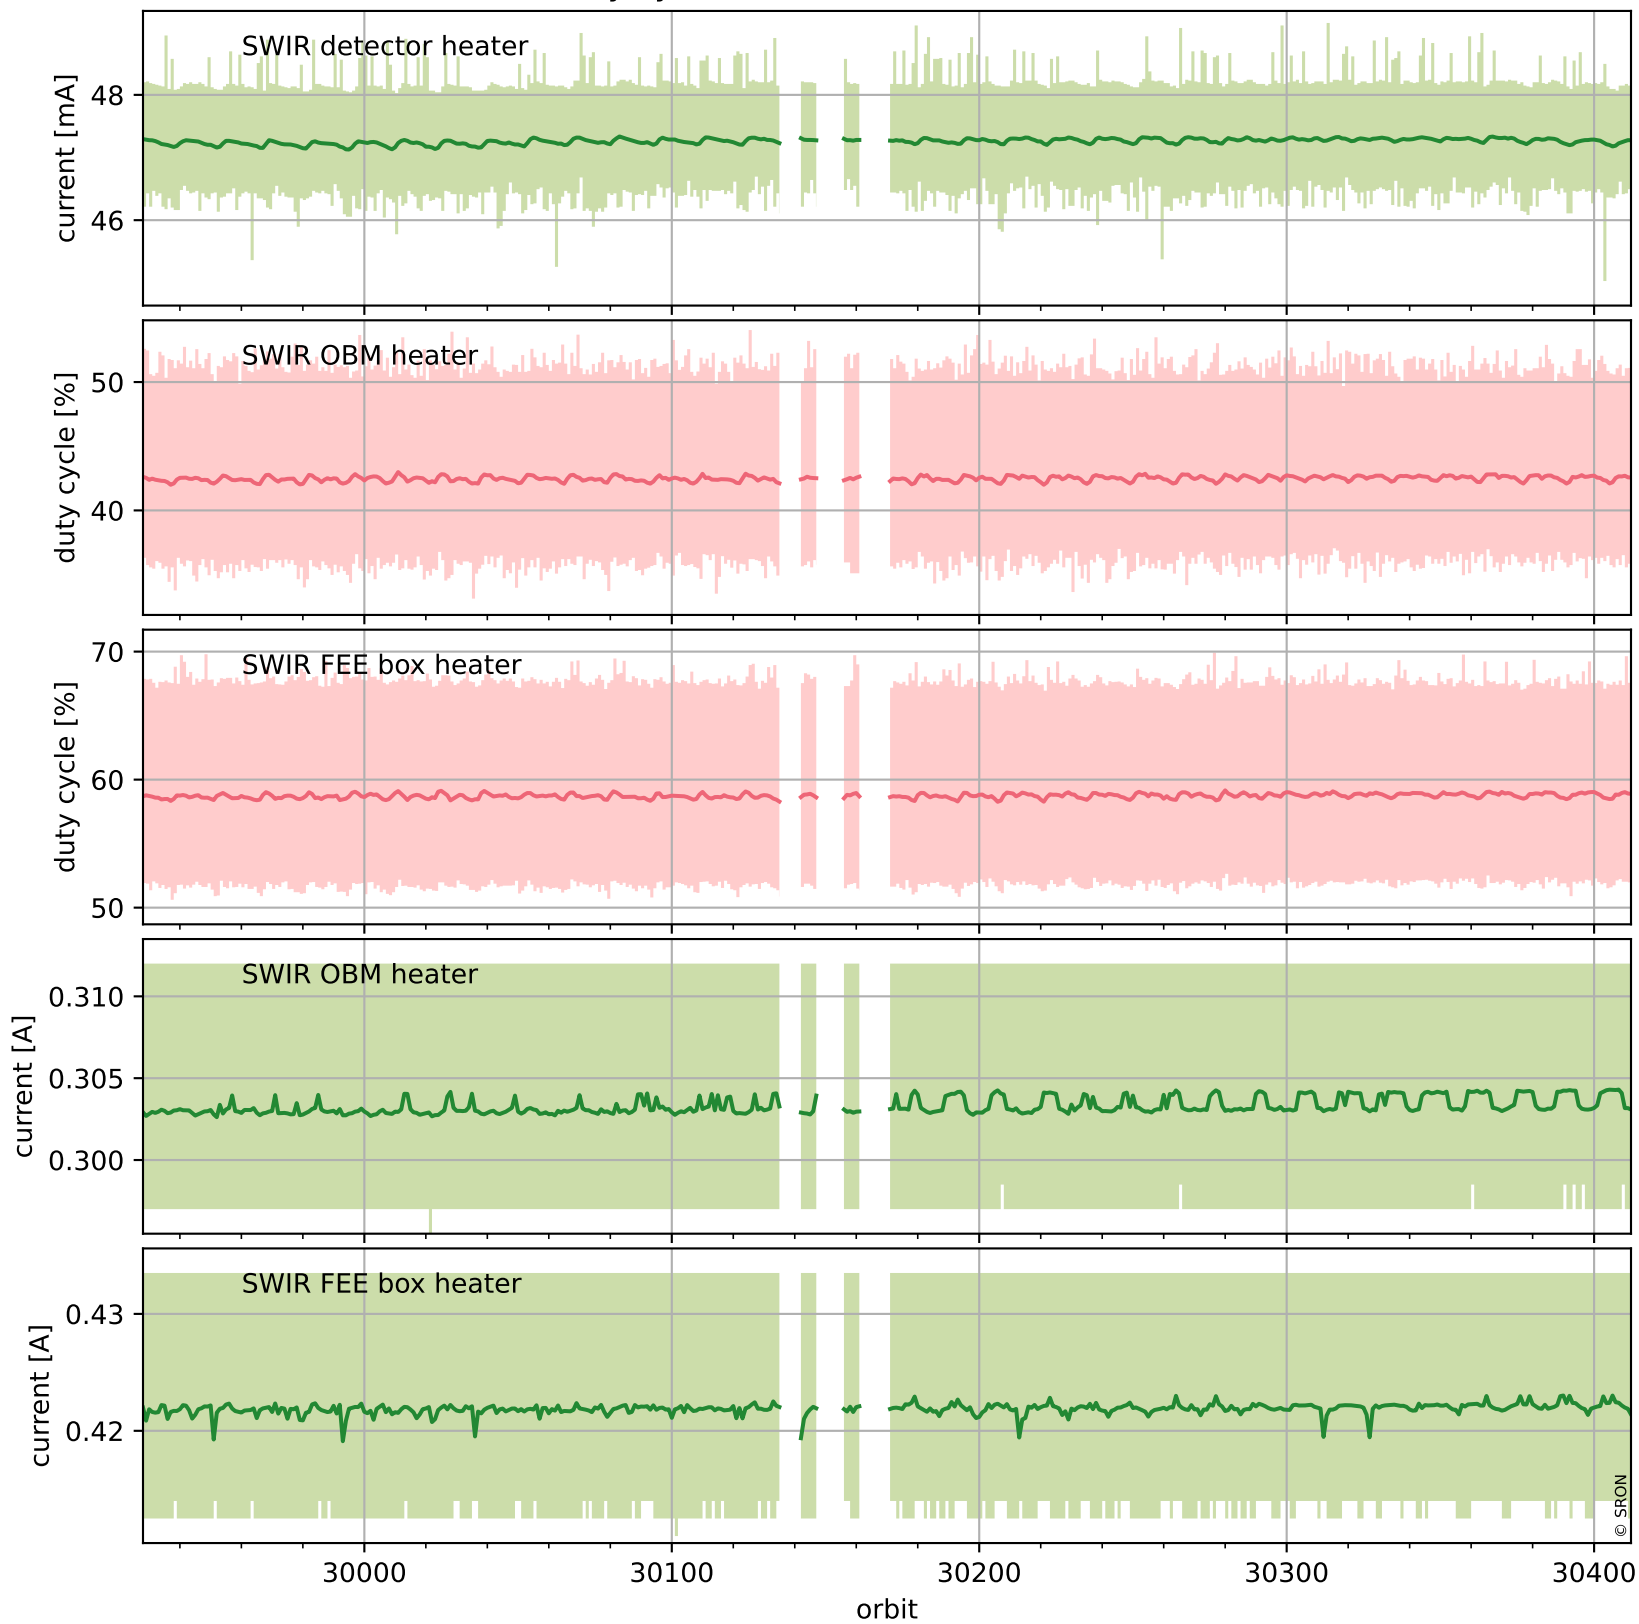

Tropomi SWIR housekeeping data

orbits : [30399, 30412]
coverage : 2023-08-26 / 2023-08-27
created : 2023-08-27T14:21:03

Temperature of sensors relevant for SWIR (one day)

Tropomi SWIR housekeeping data

orbits : [29928, 30412]
coverage : 2023-07-23 / 2023-08-27
created : 2023-08-27T14:21:03

Temperature of sensors relevant for SWIR (last month)

Tropomi SWIR housekeeping data

orbits : [30399, 30412]
coverage : 2023-08-26 / 2023-08-27
created : 2023-08-27T14:21:04

Current and duty cycle of 3 heaters relevant for SWIR (one day)

Tropomi SWIR housekeeping data

orbits : [29928, 30412]
coverage : 2023-07-23 / 2023-08-27
created : 2023-08-27T14:21:04

Current and duty cycle of 3 heaters relevant for SWIR (last month)

Tropomi SWIR housekeeping data

orbits : [30399, 30412]
coverage : 2023-08-26 / 2023-08-27
created : 2023-08-27T14:21:05

Temperature of sensors at the SWIR front-end electronics (one day)

Tropomi SWIR housekeeping data

orbits : [29928, 30412]
coverage : 2023-07-23 / 2023-08-27
created : 2023-08-27T14:21:05