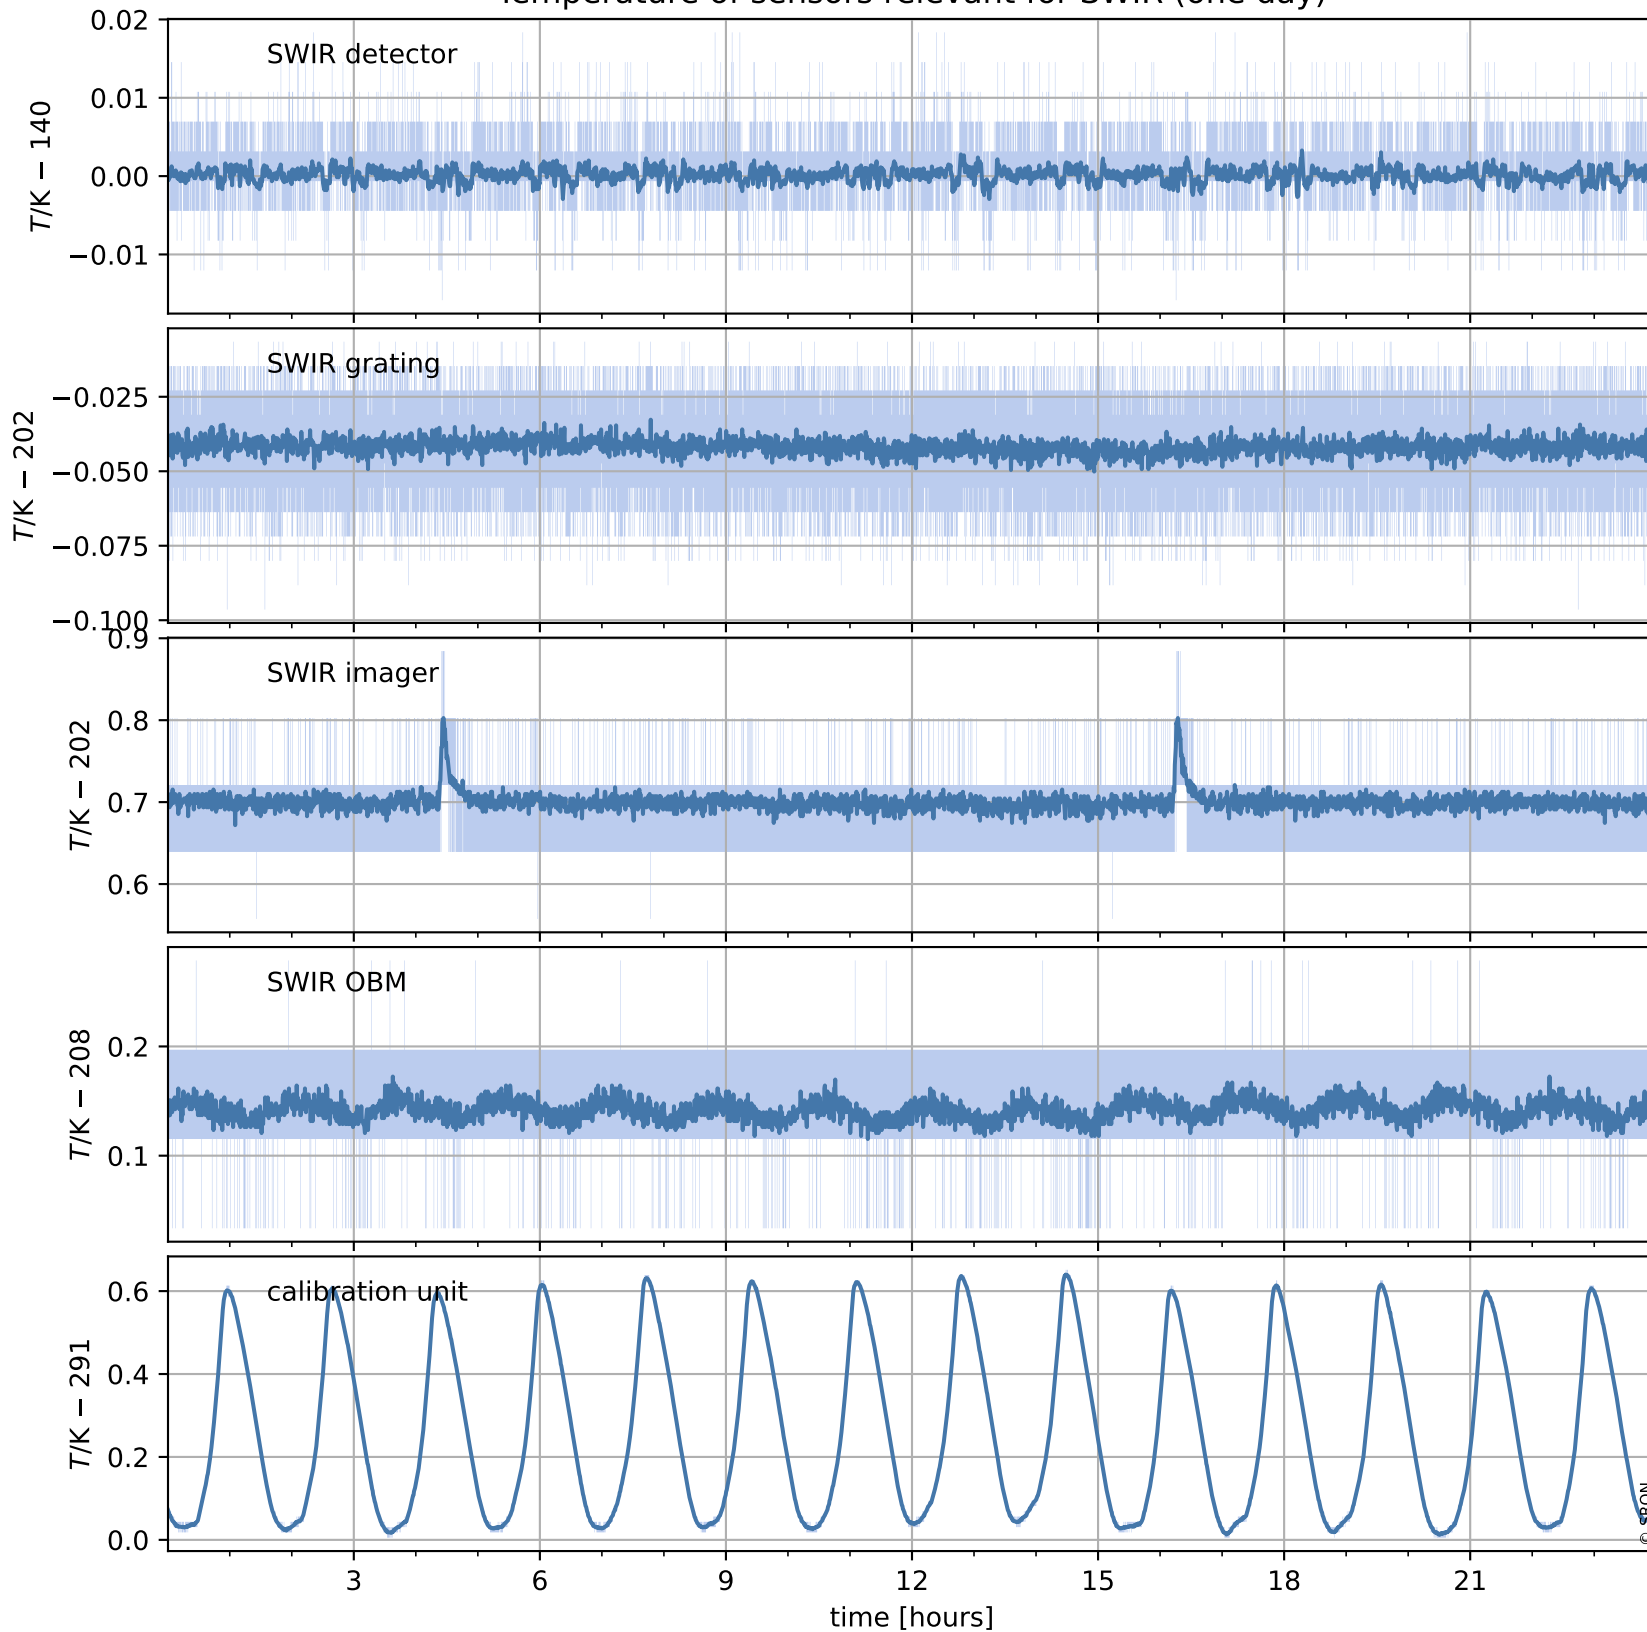

Tropomi SWIR housekeeping data

orbits : [30399, 30412]
coverage : 2023-08-26 / 2023-08-27
created : 2023-08-27T14:21:03

Temperature of sensors relevant for SWIR (one day)

Tropomi SWIR housekeeping data

orbits : [29928, 30412]
coverage : 2023-07-23 / 2023-08-27
created : 2023-08-27T14:21:03

Temperature of sensors relevant for SWIR (last month)

Tropomi SWIR housekeeping data

orbits : [30399, 30412]
coverage : 2023-08-26 / 2023-08-27
created : 2023-08-27T14:21:04

Current and duty cycle of 3 heaters relevant for SWIR (one day)