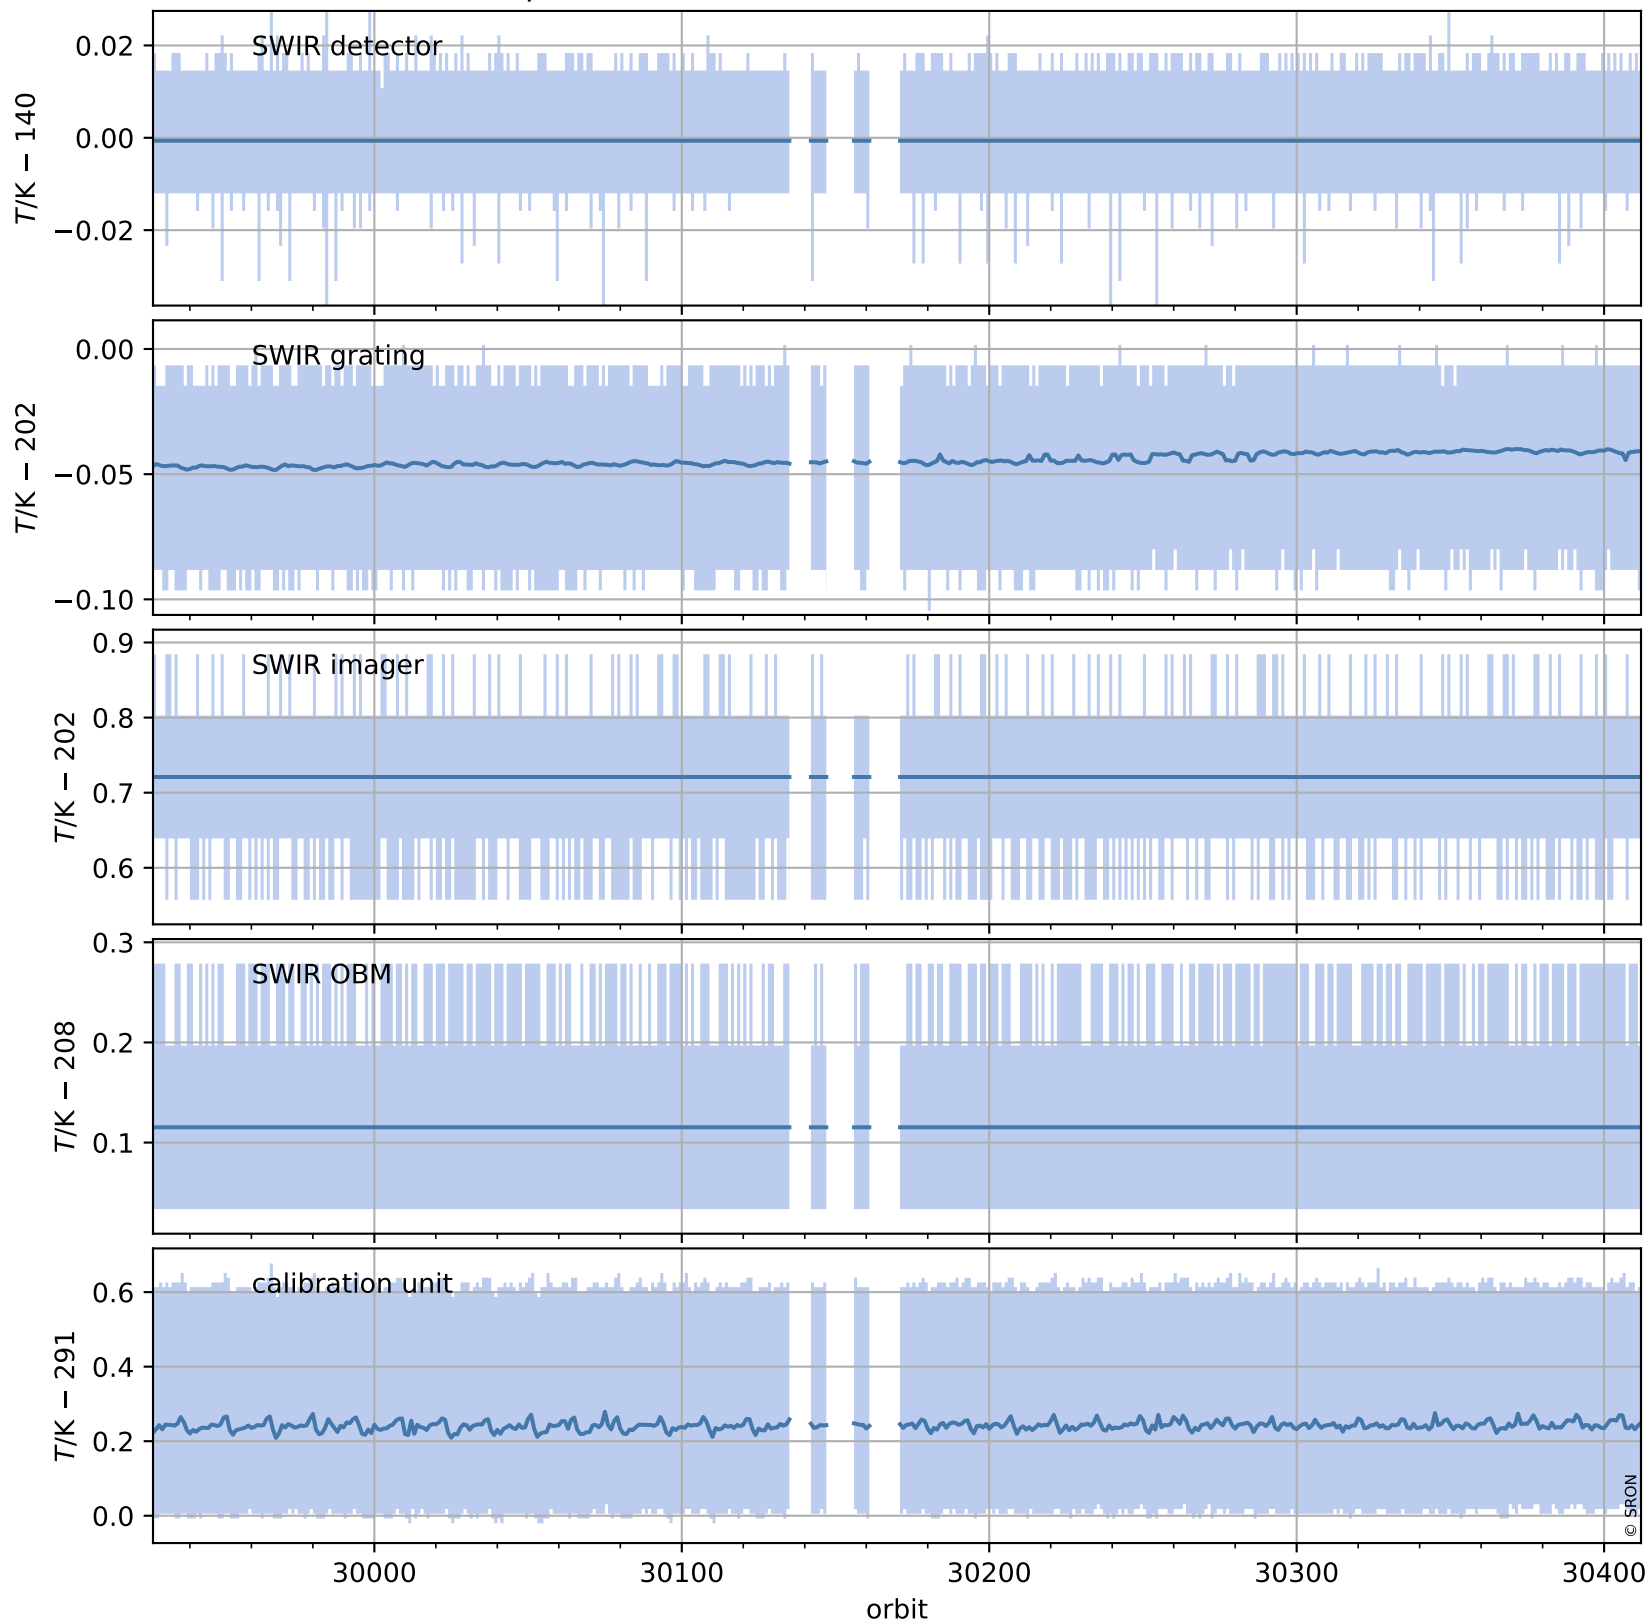

Tropomi SWIR housekeeping data

orbits : [30399, 30412]
coverage : 2023-08-26 / 2023-08-27
created : 2023-08-27T14:21:03

Temperature of sensors relevant for SWIR (one day)

Tropomi SWIR housekeeping data

orbits : [29928, 30412]
coverage : 2023-07-23 / 2023-08-27
created : 2023-08-27T14:21:03

Temperature of sensors relevant for SWIR (last month)

Tropomi SWIR housekeeping data

orbits : [30399, 30412]
coverage : 2023-08-26 / 2023-08-27
created : 2023-08-27T14:21:04

Current and duty cycle of 3 heaters relevant for SWIR (one day)

Tropomi SWIR housekeeping data

orbits : [29928, 30412]
coverage : 2023-07-23 / 2023-08-27
created : 2023-08-27T14:21:04

Current and duty cycle of 3 heaters relevant for SWIR (last month)

Tropomi SWIR housekeeping data

orbits : [30399, 30412]
coverage : 2023-08-26 / 2023-08-27
created : 2023-08-27T14:21:05

Temperature of sensors at the SWIR front-end electronics (one day)

Tropomi SWIR housekeeping data

orbits : [29928, 30412]
coverage : 2023-07-23 / 2023-08-27
created : 2023-08-27T14:21:05