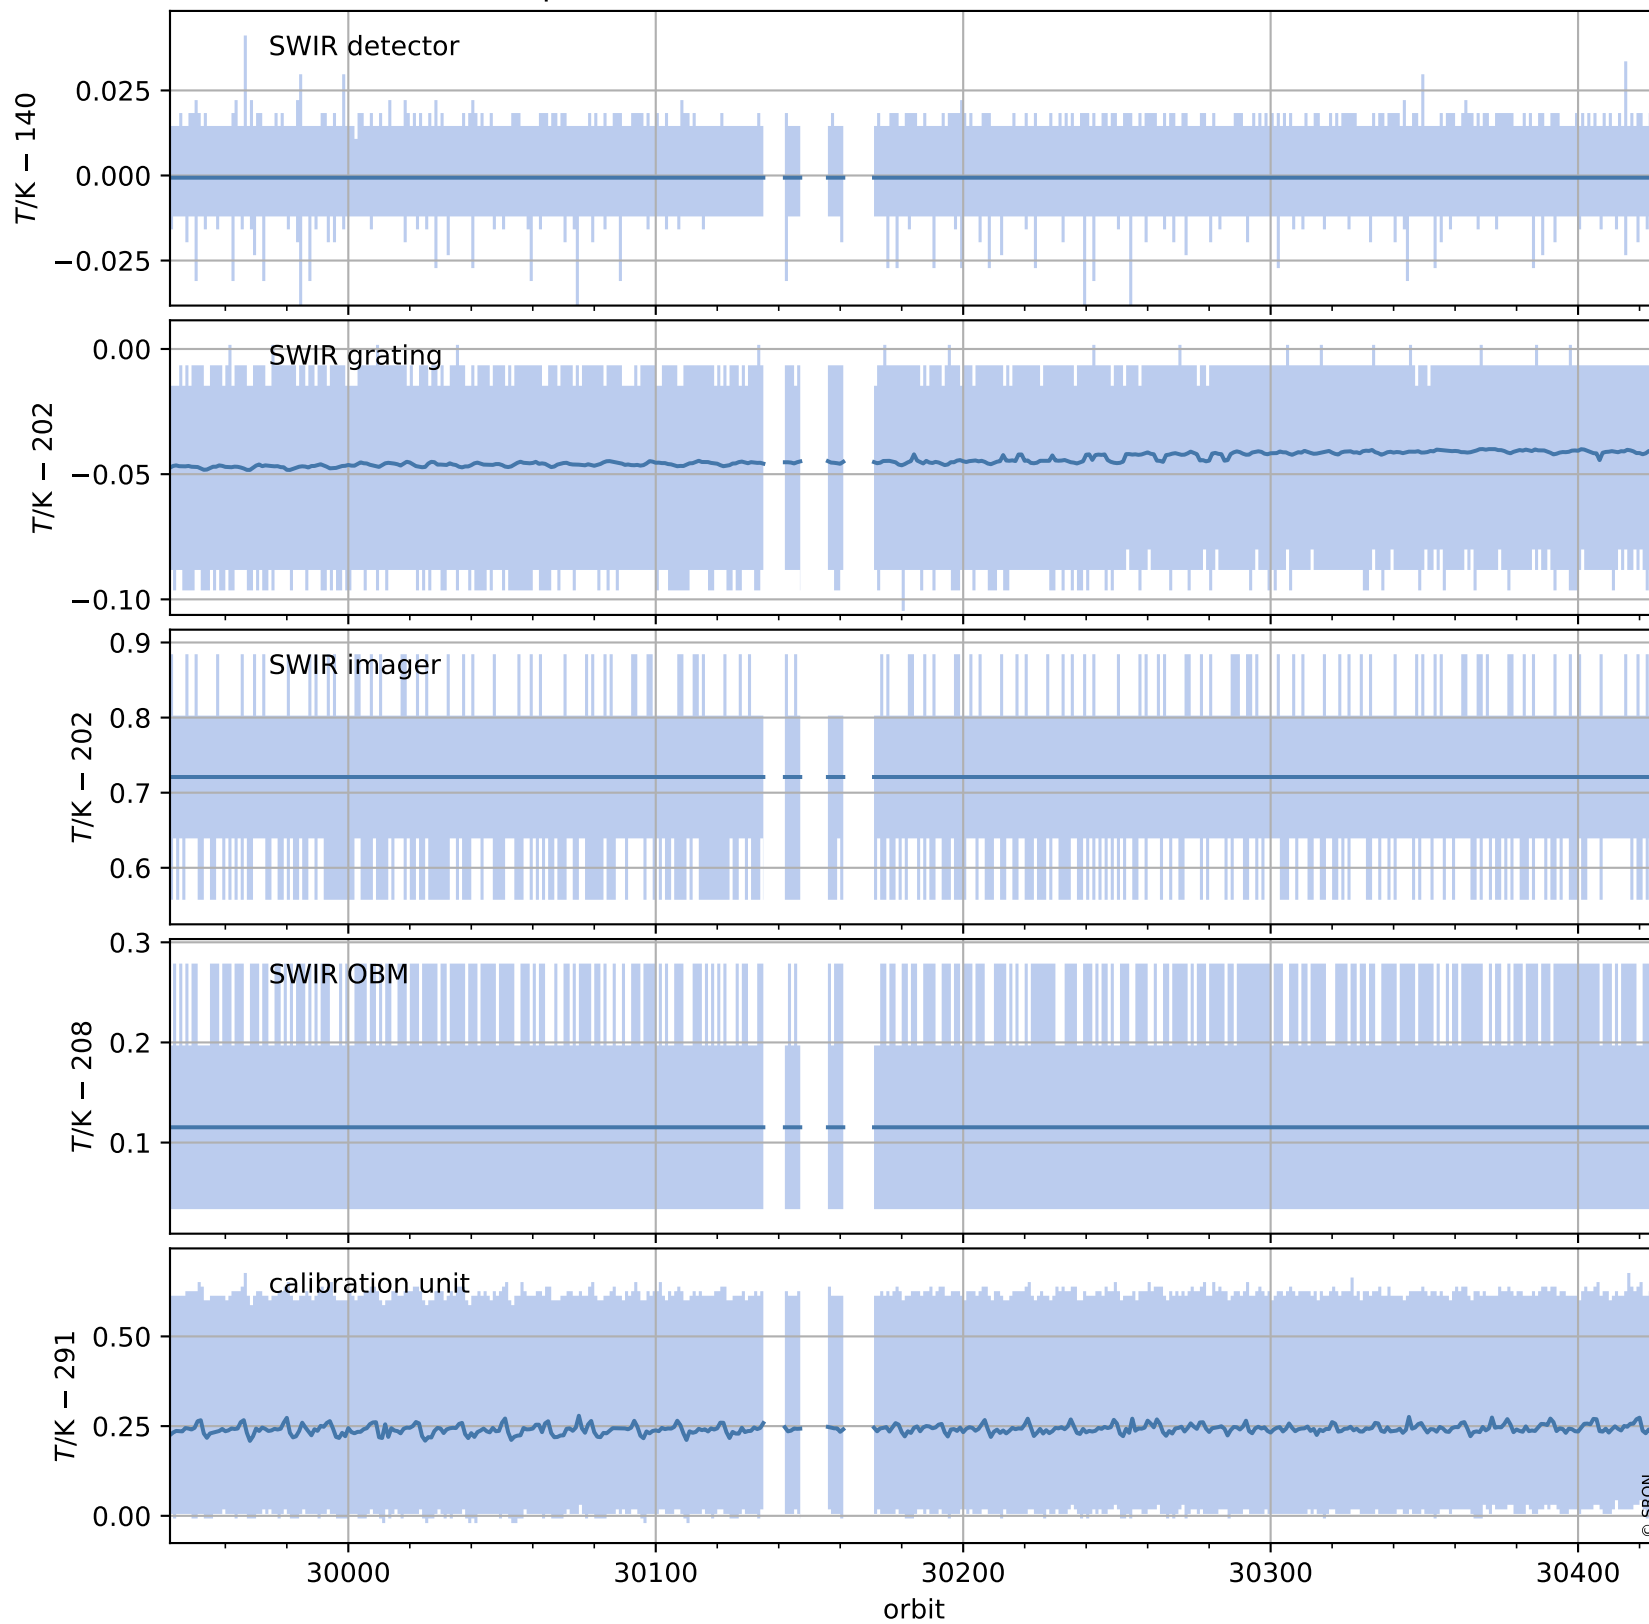

Tropomi SWIR housekeeping data

orbits : [30413, 30426]
coverage : 2023-08-27 / 2023-08-28
created : 2023-08-28T14:21:05

Temperature of sensors relevant for SWIR (one day)

Tropomi SWIR housekeeping data

orbits : [29942, 30426]
coverage : 2023-07-24 / 2023-08-28
created : 2023-08-28T14:21:06

Temperature of sensors relevant for SWIR (last month)

Tropomi SWIR housekeeping data

orbits : [30413, 30426]
coverage : 2023-08-27 / 2023-08-28
created : 2023-08-28T14:21:06

Current and duty cycle of 3 heaters relevant for SWIR (one day)

Tropomi SWIR housekeeping data

orbits : [29942, 30426]
coverage : 2023-07-24 / 2023-08-28
created : 2023-08-28T14:21:07

Current and duty cycle of 3 heaters relevant for SWIR (last month)

Tropomi SWIR housekeeping data

orbits : [30413, 30426]
coverage : 2023-08-27 / 2023-08-28
created : 2023-08-28T14:21:07

Temperature of sensors at the SWIR front-end electronics (one day)

Tropomi SWIR housekeeping data

orbits : [29942, 30426]
coverage : 2023-07-24 / 2023-08-28
created : 2023-08-28T14:21:08