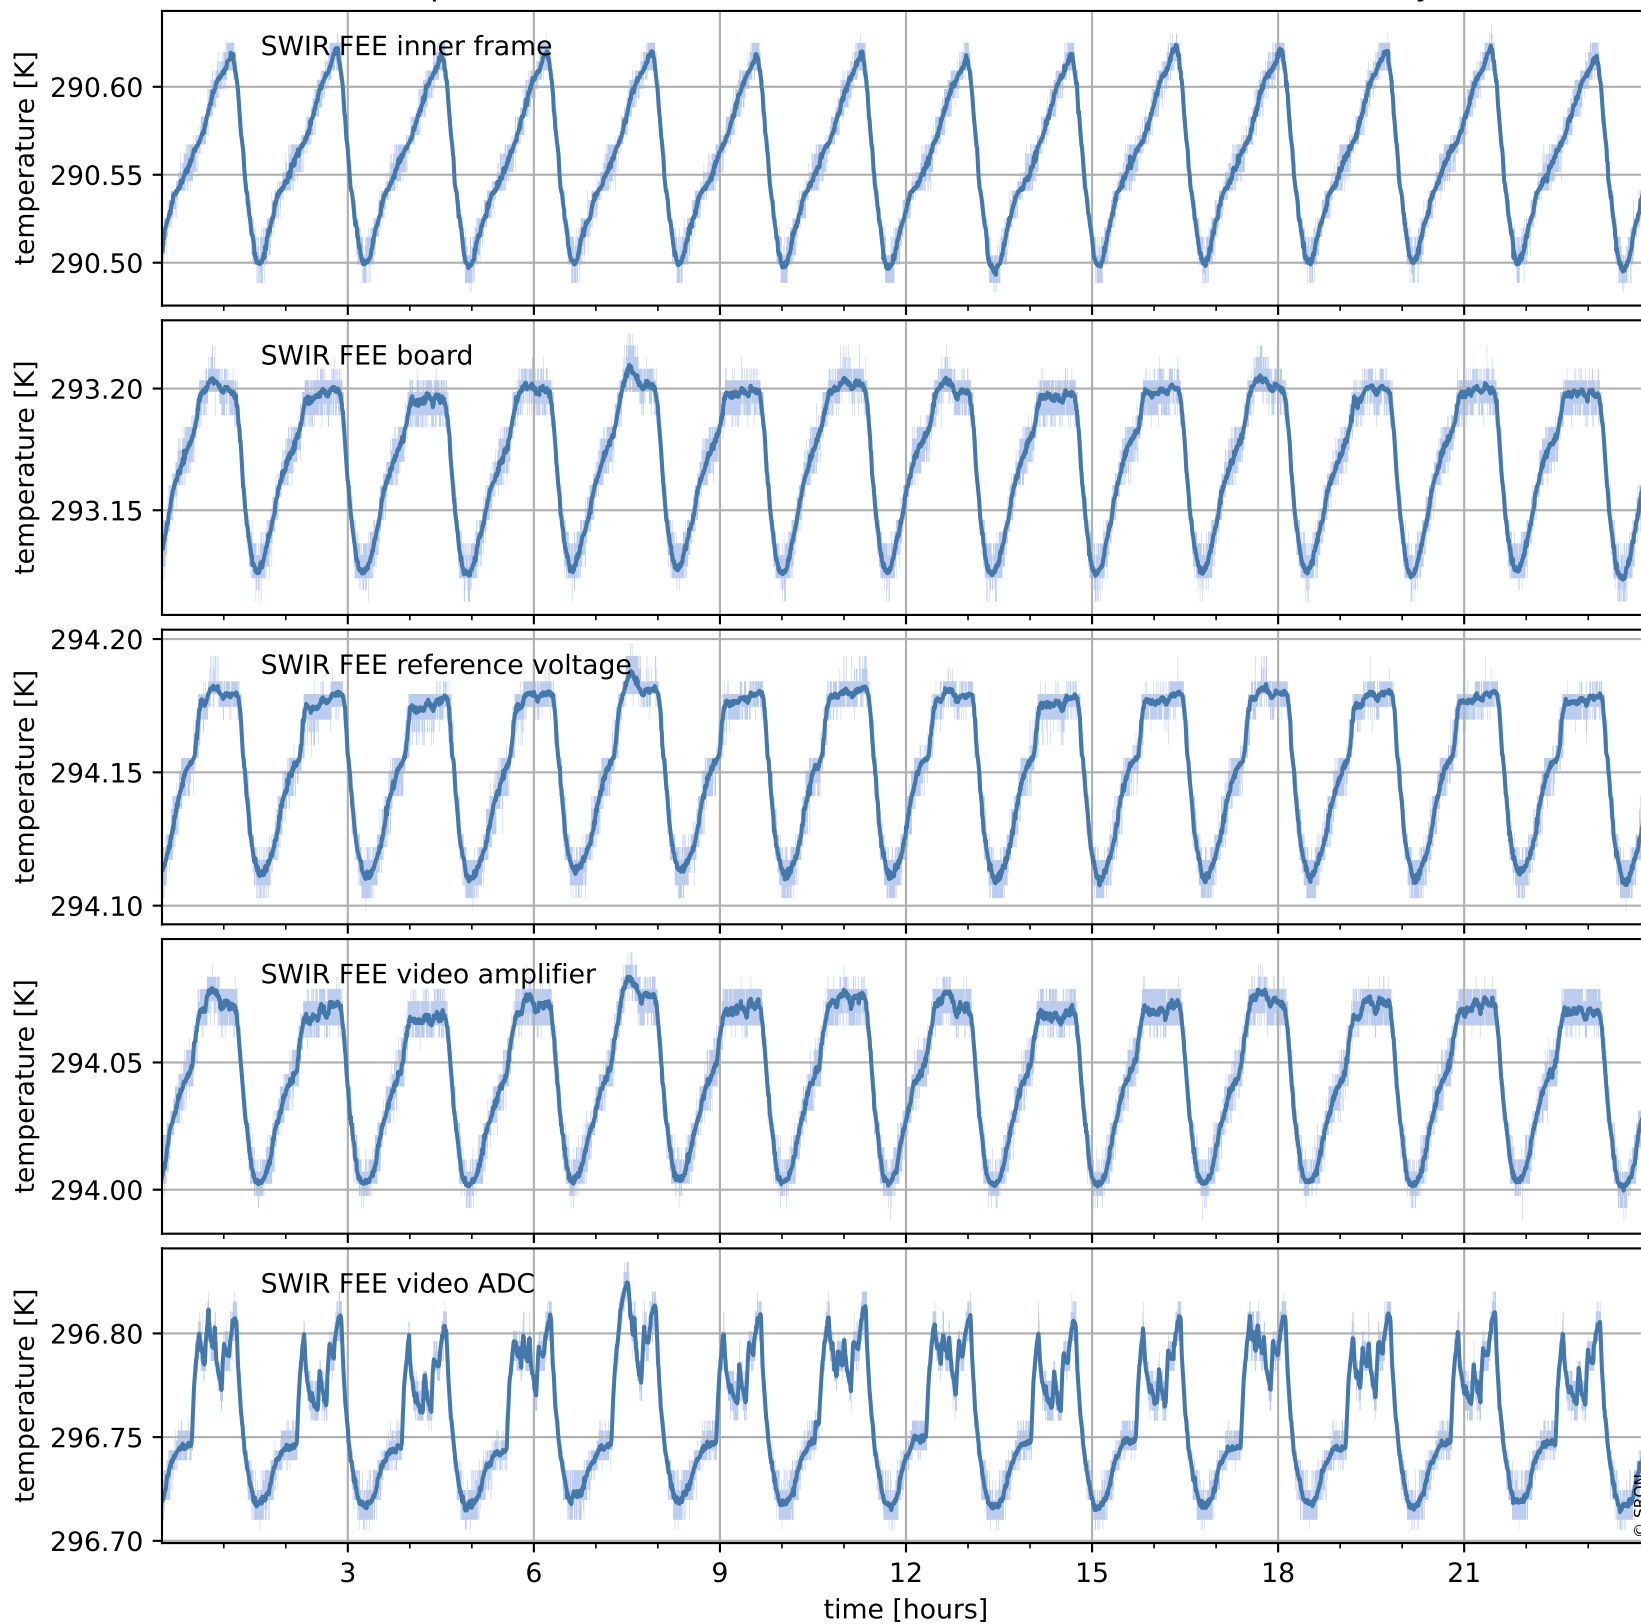

Tropomi SWIR housekeeping data

orbits : [30413, 30426]
coverage : 2023-08-27 / 2023-08-28
created : 2023-08-28T14:21:05

Temperature of sensors relevant for SWIR (one day)

Tropomi SWIR housekeeping data

orbits : [29942, 30426]
coverage : 2023-07-24 / 2023-08-28
created : 2023-08-28T14:21:06

Temperature of sensors relevant for SWIR (last month)

Tropomi SWIR housekeeping data

orbits : [30413, 30426]
coverage : 2023-08-27 / 2023-08-28
created : 2023-08-28T14:21:06

Current and duty cycle of 3 heaters relevant for SWIR (one day)

Tropomi SWIR housekeeping data

orbits : [29942, 30426]
coverage : 2023-07-24 / 2023-08-28
created : 2023-08-28T14:21:07

Current and duty cycle of 3 heaters relevant for SWIR (last month)

Tropomi SWIR housekeeping data

orbits : [30413, 30426]
coverage : 2023-08-27 / 2023-08-28
created : 2023-08-28T14:21:07

Temperature of sensors at the SWIR front-end electronics (one day)

Tropomi SWIR housekeeping data

orbits : [29942, 30426]
coverage : 2023-07-24 / 2023-08-28
created : 2023-08-28T14:21:08