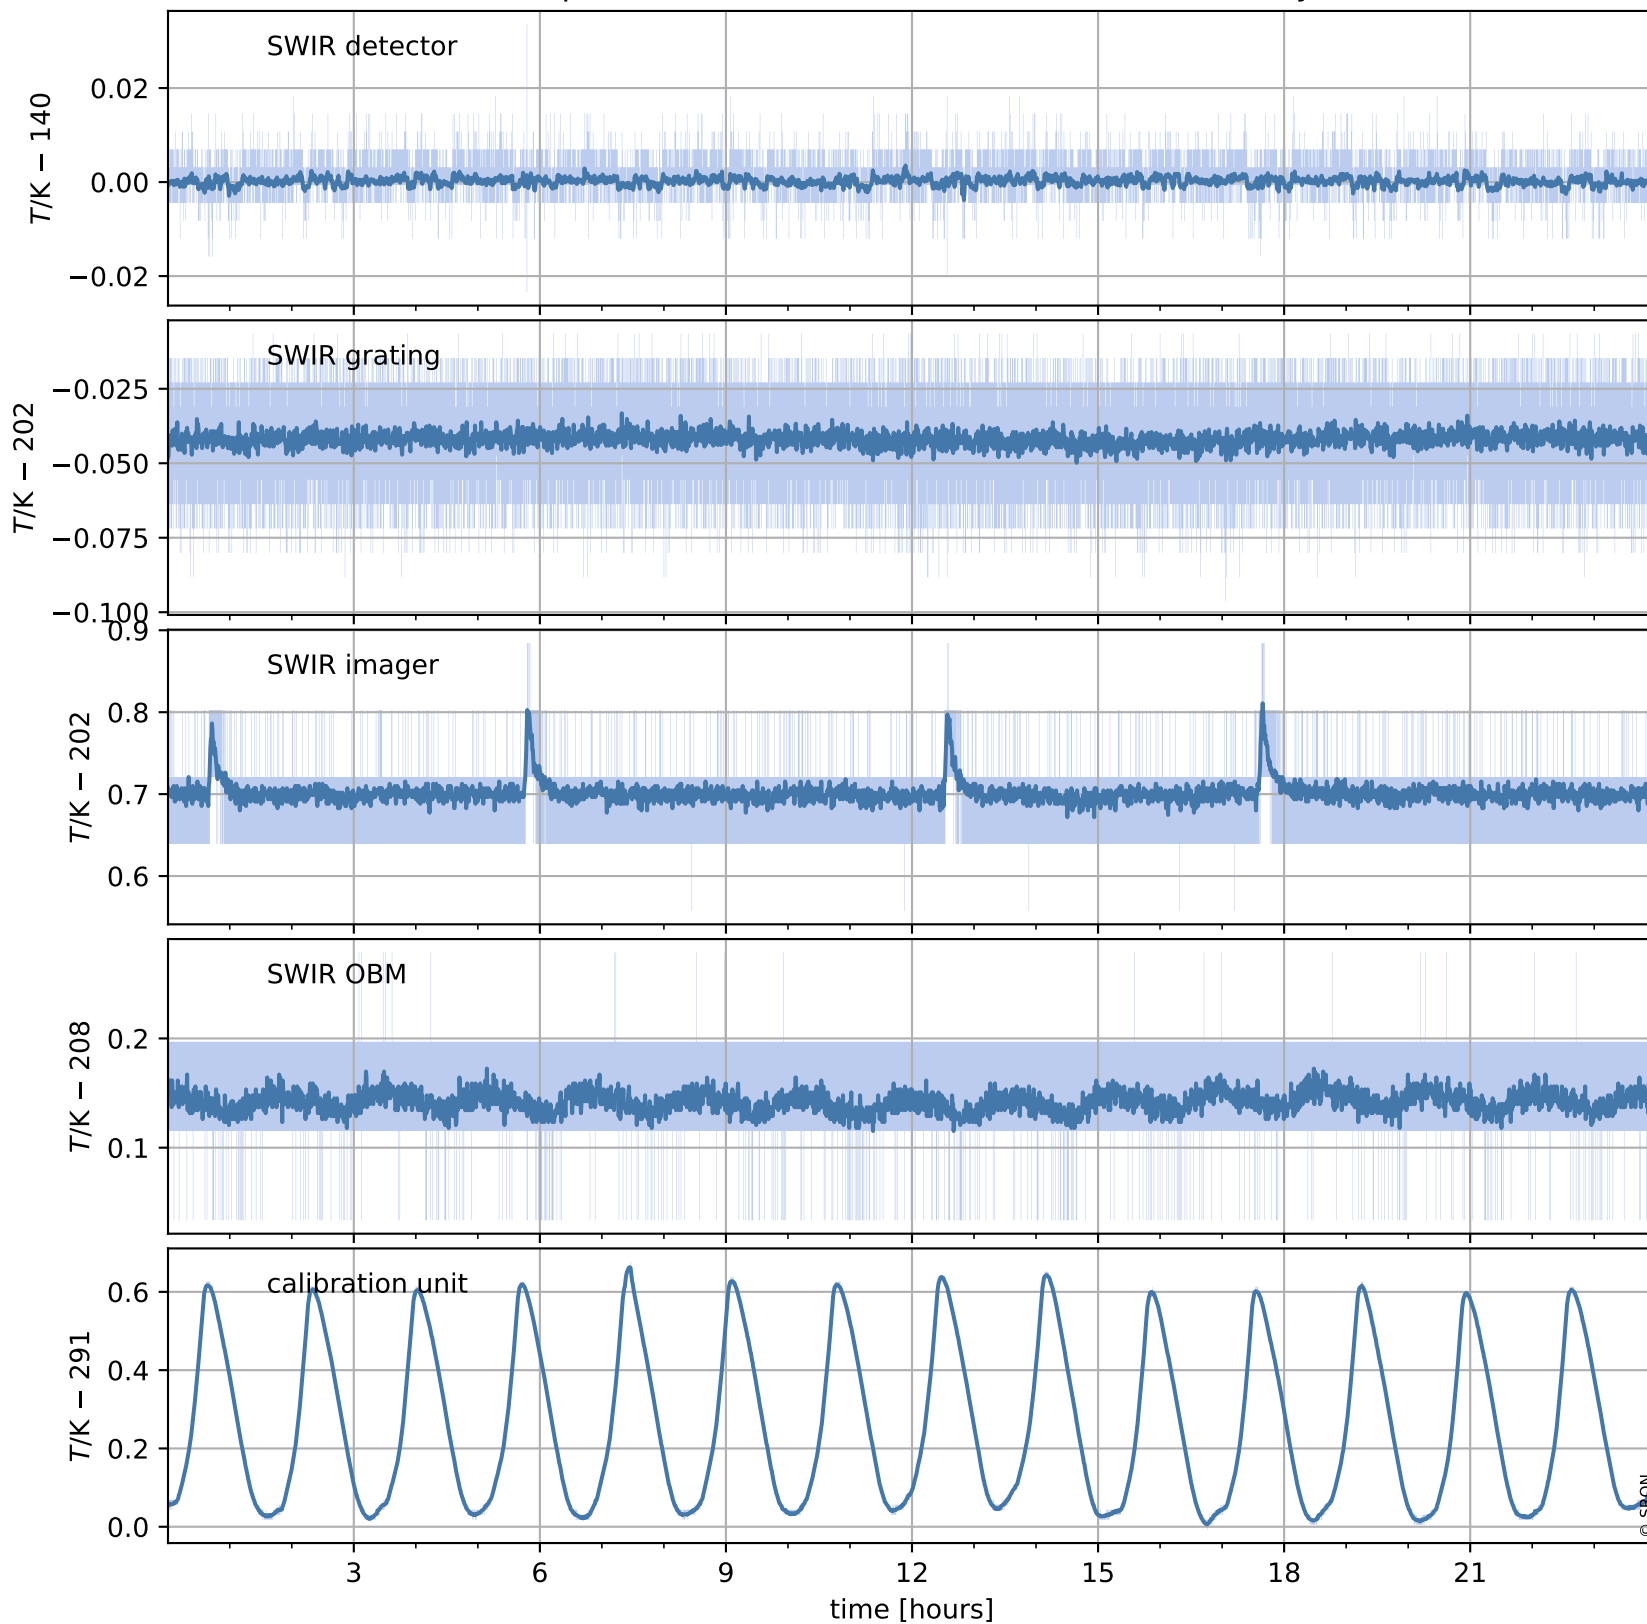

Tropomi SWIR housekeeping data

orbits : [30413, 30426]
coverage : 2023-08-27 / 2023-08-28
created : 2023-08-28T14:21:05

Temperature of sensors relevant for SWIR (one day)

Tropomi SWIR housekeeping data

orbits : [29942, 30426]
coverage : 2023-07-24 / 2023-08-28
created : 2023-08-28T14:21:06

Temperature of sensors relevant for SWIR (last month)

Tropomi SWIR housekeeping data

orbits : [30413, 30426]
coverage : 2023-08-27 / 2023-08-28
created : 2023-08-28T14:21:06

Current and duty cycle of 3 heaters relevant for SWIR (one day)

Tropomi SWIR housekeeping data

orbits : [29942, 30426]
coverage : 2023-07-24 / 2023-08-28
created : 2023-08-28T14:21:07

Current and duty cycle of 3 heaters relevant for SWIR (last month)

Tropomi SWIR housekeeping data