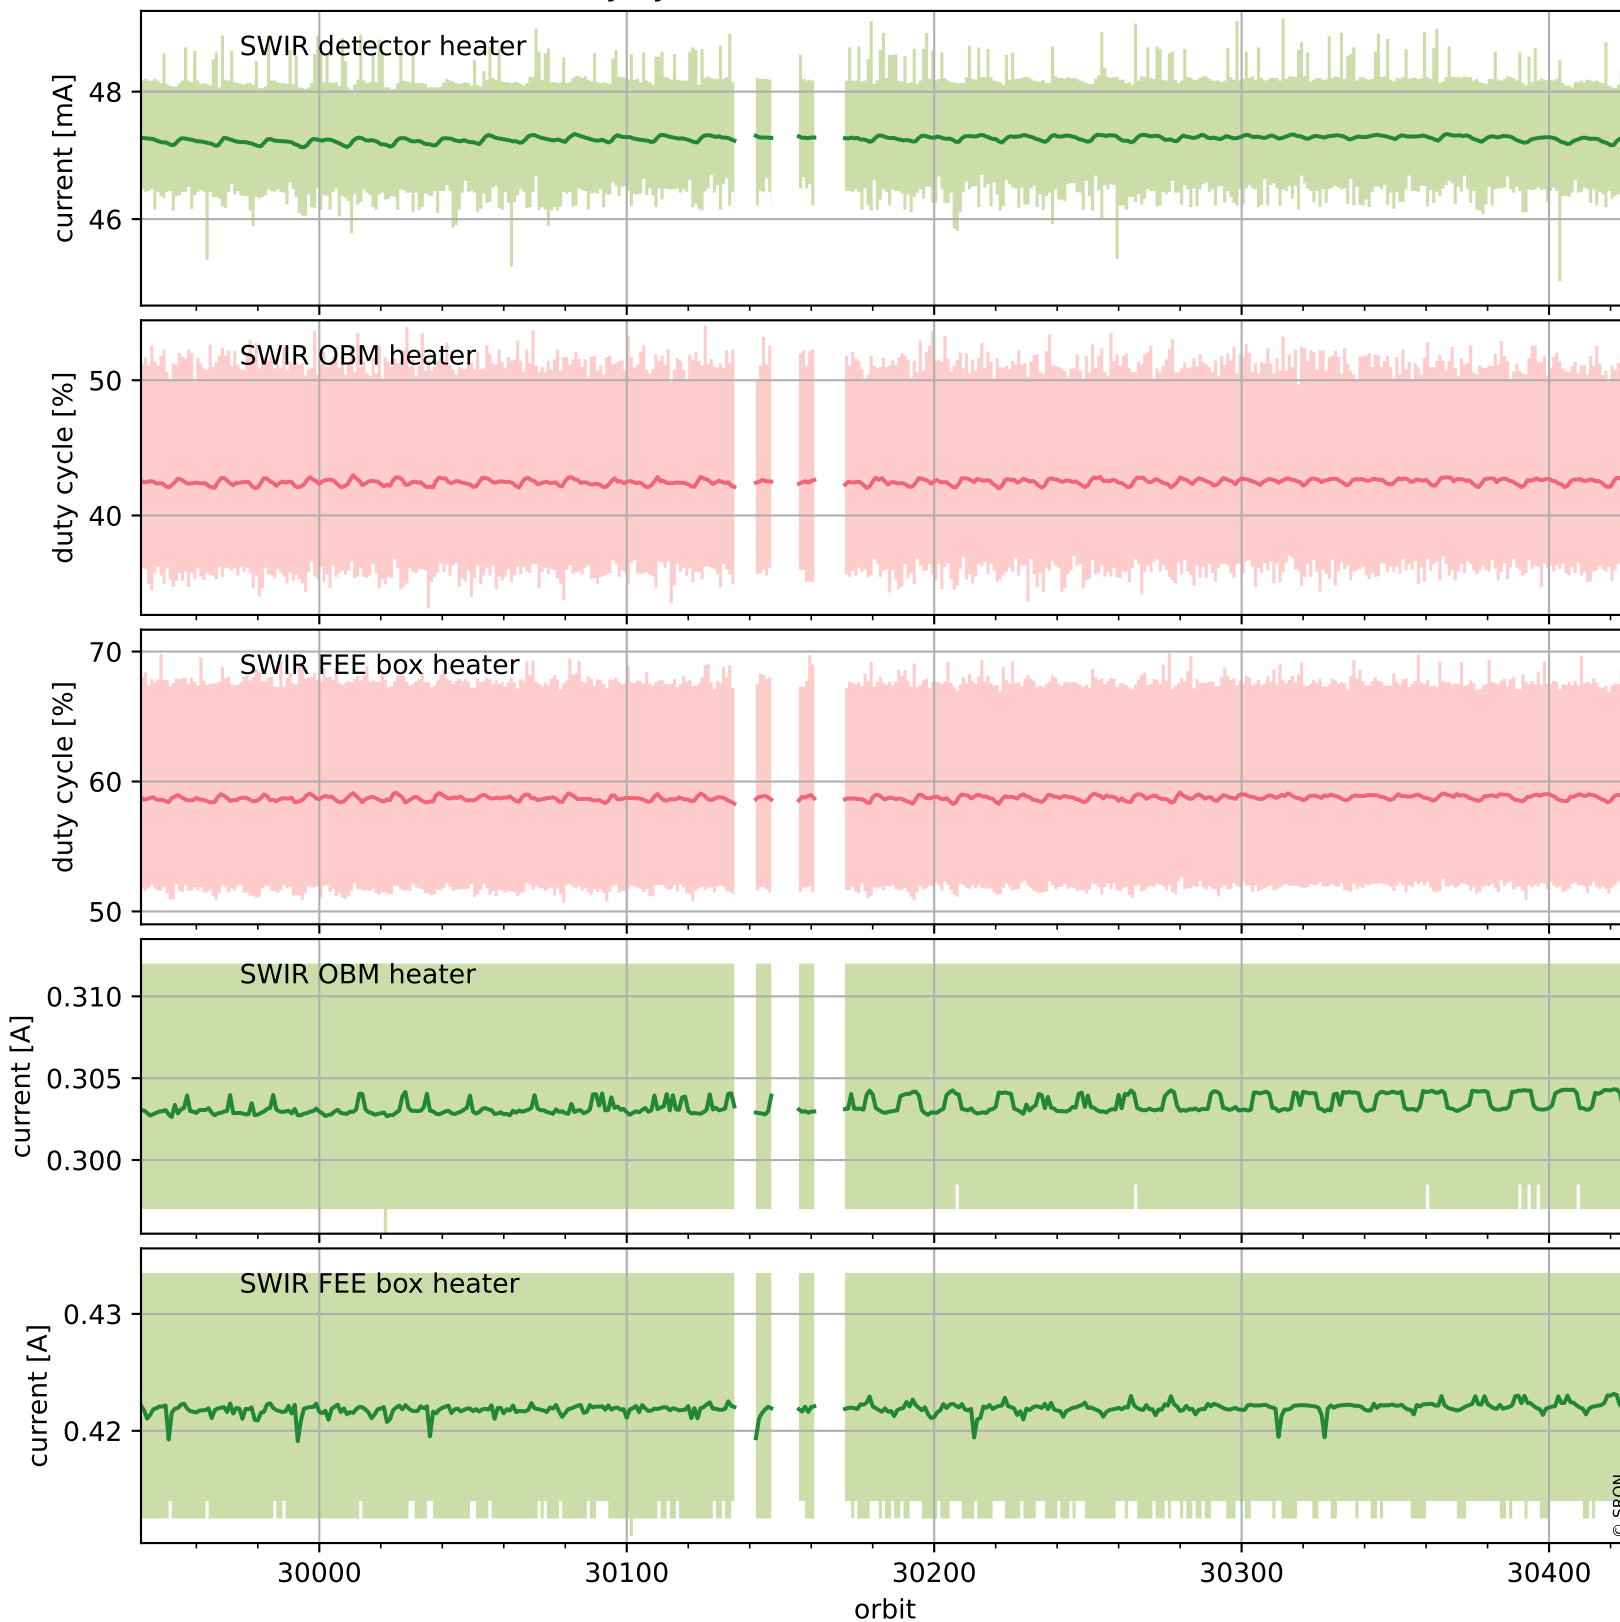

Tropomi SWIR housekeeping data

orbits : [30413, 30426]
coverage : 2023-08-27 / 2023-08-28
created : 2023-08-28T14:21:05

Temperature of sensors relevant for SWIR (one day)

Tropomi SWIR housekeeping data

orbits : [29942, 30426]
coverage : 2023-07-24 / 2023-08-28
created : 2023-08-28T14:21:06

Temperature of sensors relevant for SWIR (last month)

Tropomi SWIR housekeeping data

orbits : [30413, 30426]
coverage : 2023-08-27 / 2023-08-28
created : 2023-08-28T14:21:06

Current and duty cycle of 3 heaters relevant for SWIR (one day)

Tropomi SWIR housekeeping data

orbits : [29942, 30426]
coverage : 2023-07-24 / 2023-08-28
created : 2023-08-28T14:21:07

Current and duty cycle of 3 heaters relevant for SWIR (last month)

Tropomi SWIR housekeeping data

orbits : [30413, 30426]
coverage : 2023-08-27 / 2023-08-28
created : 2023-08-28T14:21:07

Temperature of sensors at the SWIR front-end electronics (one day)

Tropomi SWIR housekeeping data

orbits : [29942, 30426]
coverage : 2023-07-24 / 2023-08-28
created : 2023-08-28T14:21:08