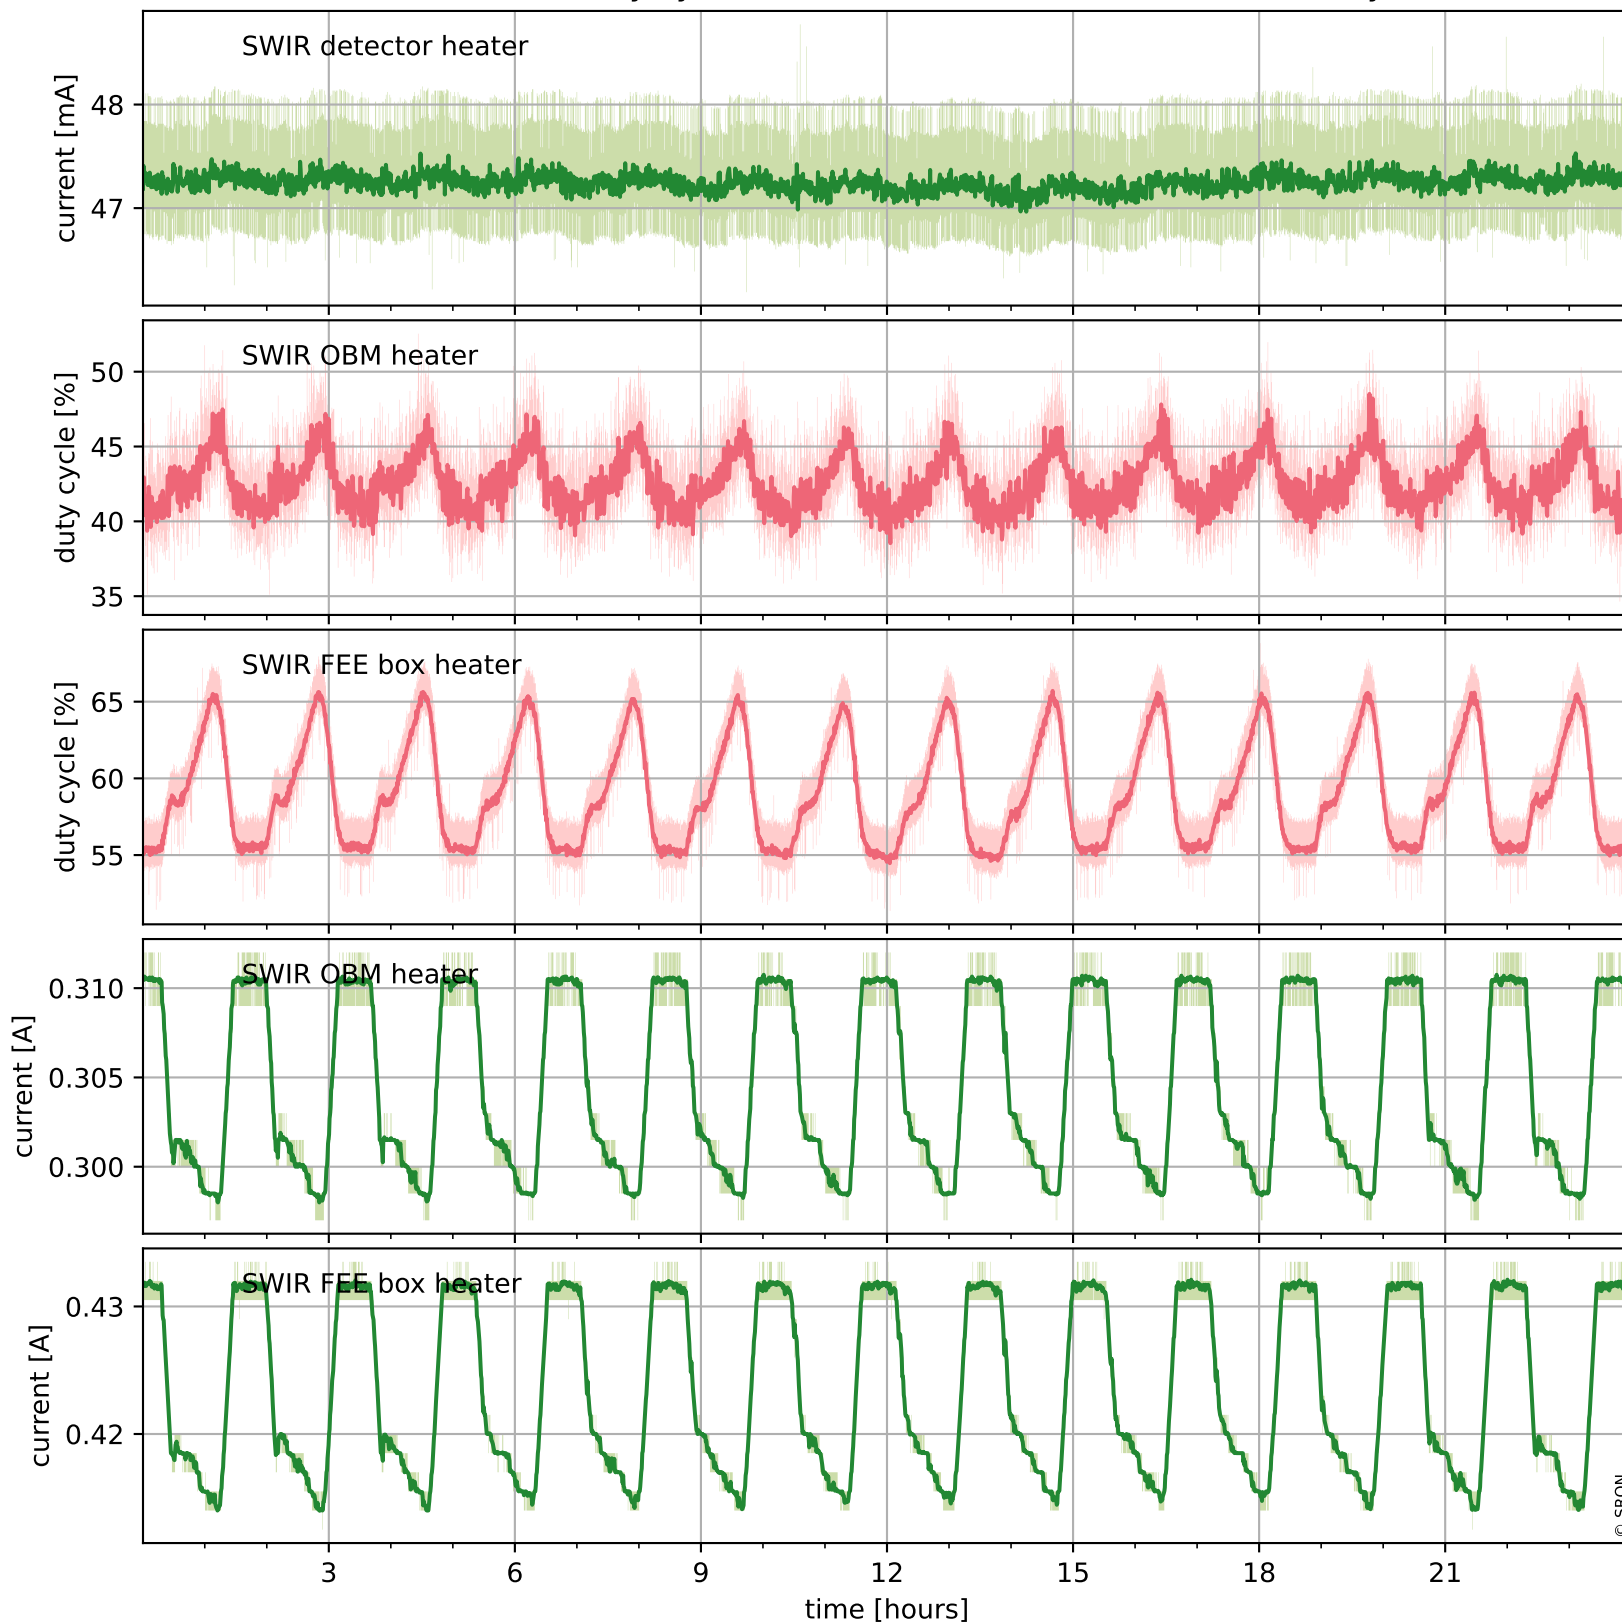

Tropomi SWIR housekeeping data

orbits : [30413, 30426]
coverage : 2023-08-27 / 2023-08-28
created : 2023-08-28T14:21:05

Temperature of sensors relevant for SWIR (one day)

Tropomi SWIR housekeeping data

orbits : [29942, 30426]
coverage : 2023-07-24 / 2023-08-28
created : 2023-08-28T14:21:06

Temperature of sensors relevant for SWIR (last month)

Tropomi SWIR housekeeping data

orbits : [30413, 30426]
coverage : 2023-08-27 / 2023-08-28
created : 2023-08-28T14:21:06

Current and duty cycle of 3 heaters relevant for SWIR (one day)

Tropomi SWIR housekeeping data

orbits : [29942, 30426]
coverage : 2023-07-24 / 2023-08-28
created : 2023-08-28T14:21:07

Current and duty cycle of 3 heaters relevant for SWIR (last month)

Tropomi SWIR housekeeping data