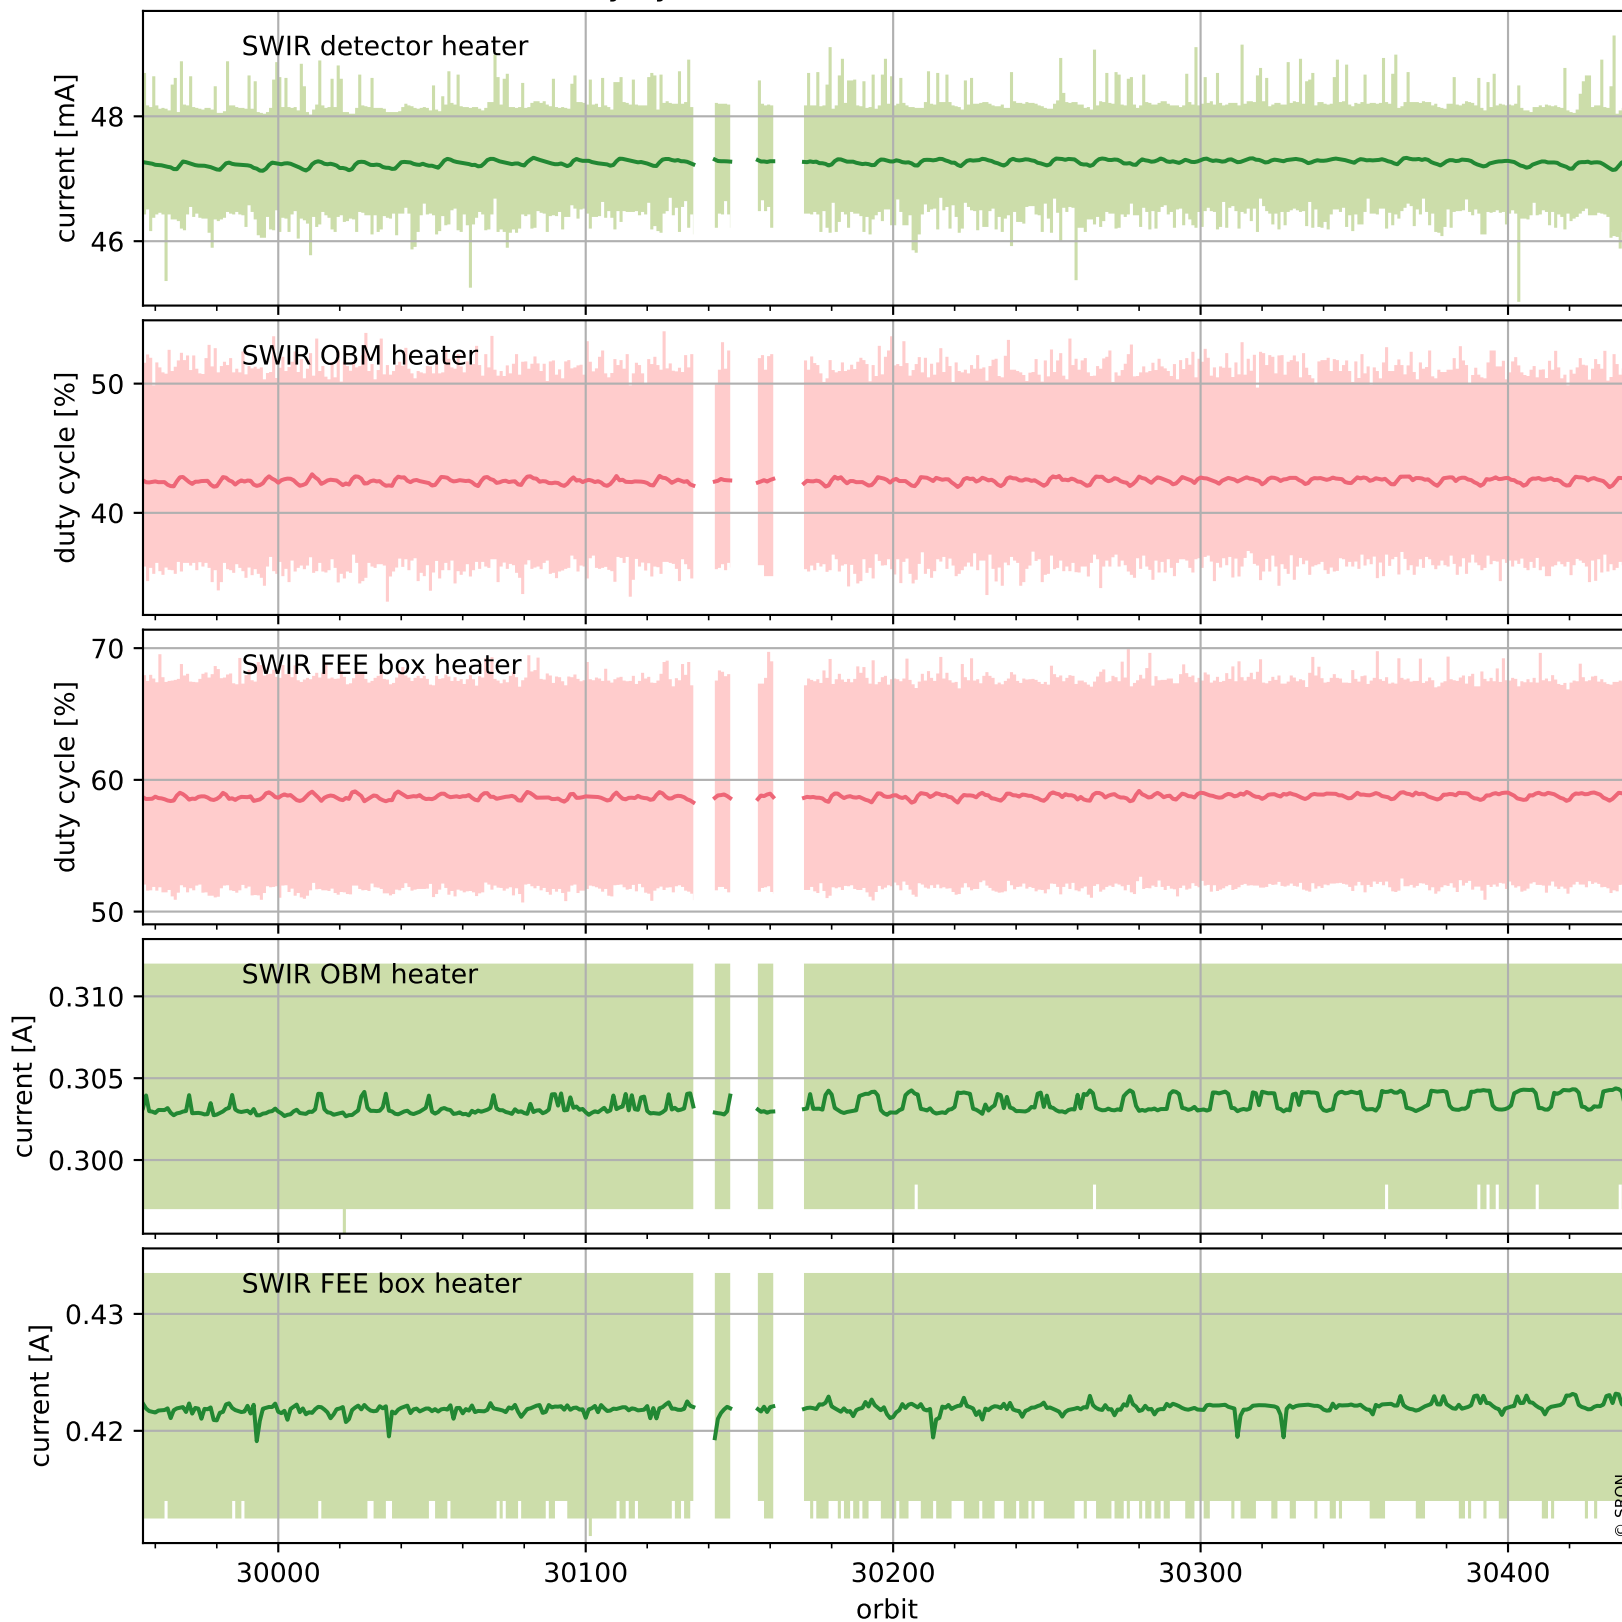

Tropomi SWIR housekeeping data

orbits : [30427, 30440]
coverage : 2023-08-28 / 2023-08-29
created : 2023-08-29T04:21:08

Temperature of sensors relevant for SWIR (one day)

Tropomi SWIR housekeeping data

orbits : [29956, 30440]
coverage : 2023-07-25 / 2023-08-29
created : 2023-08-29T04:21:08

Temperature of sensors relevant for SWIR (last month)

Tropomi SWIR housekeeping data

orbits : [30427, 30440]
coverage : 2023-08-28 / 2023-08-29
created : 2023-08-29T04:21:08

Current and duty cycle of 3 heaters relevant for SWIR (one day)

Tropomi SWIR housekeeping data

orbits : [29956, 30440]
coverage : 2023-07-25 / 2023-08-29
created : 2023-08-29T04:21:09

Current and duty cycle of 3 heaters relevant for SWIR (last month)

Tropomi SWIR housekeeping data

orbits : [30427, 30440]
coverage : 2023-08-28 / 2023-08-29
created : 2023-08-29T04:21:09

Temperature of sensors at the SWIR front-end electronics (one day)

Tropomi SWIR housekeeping data

orbits : [29956, 30440]
coverage : 2023-07-25 / 2023-08-29
created : 2023-08-29T04:21:10