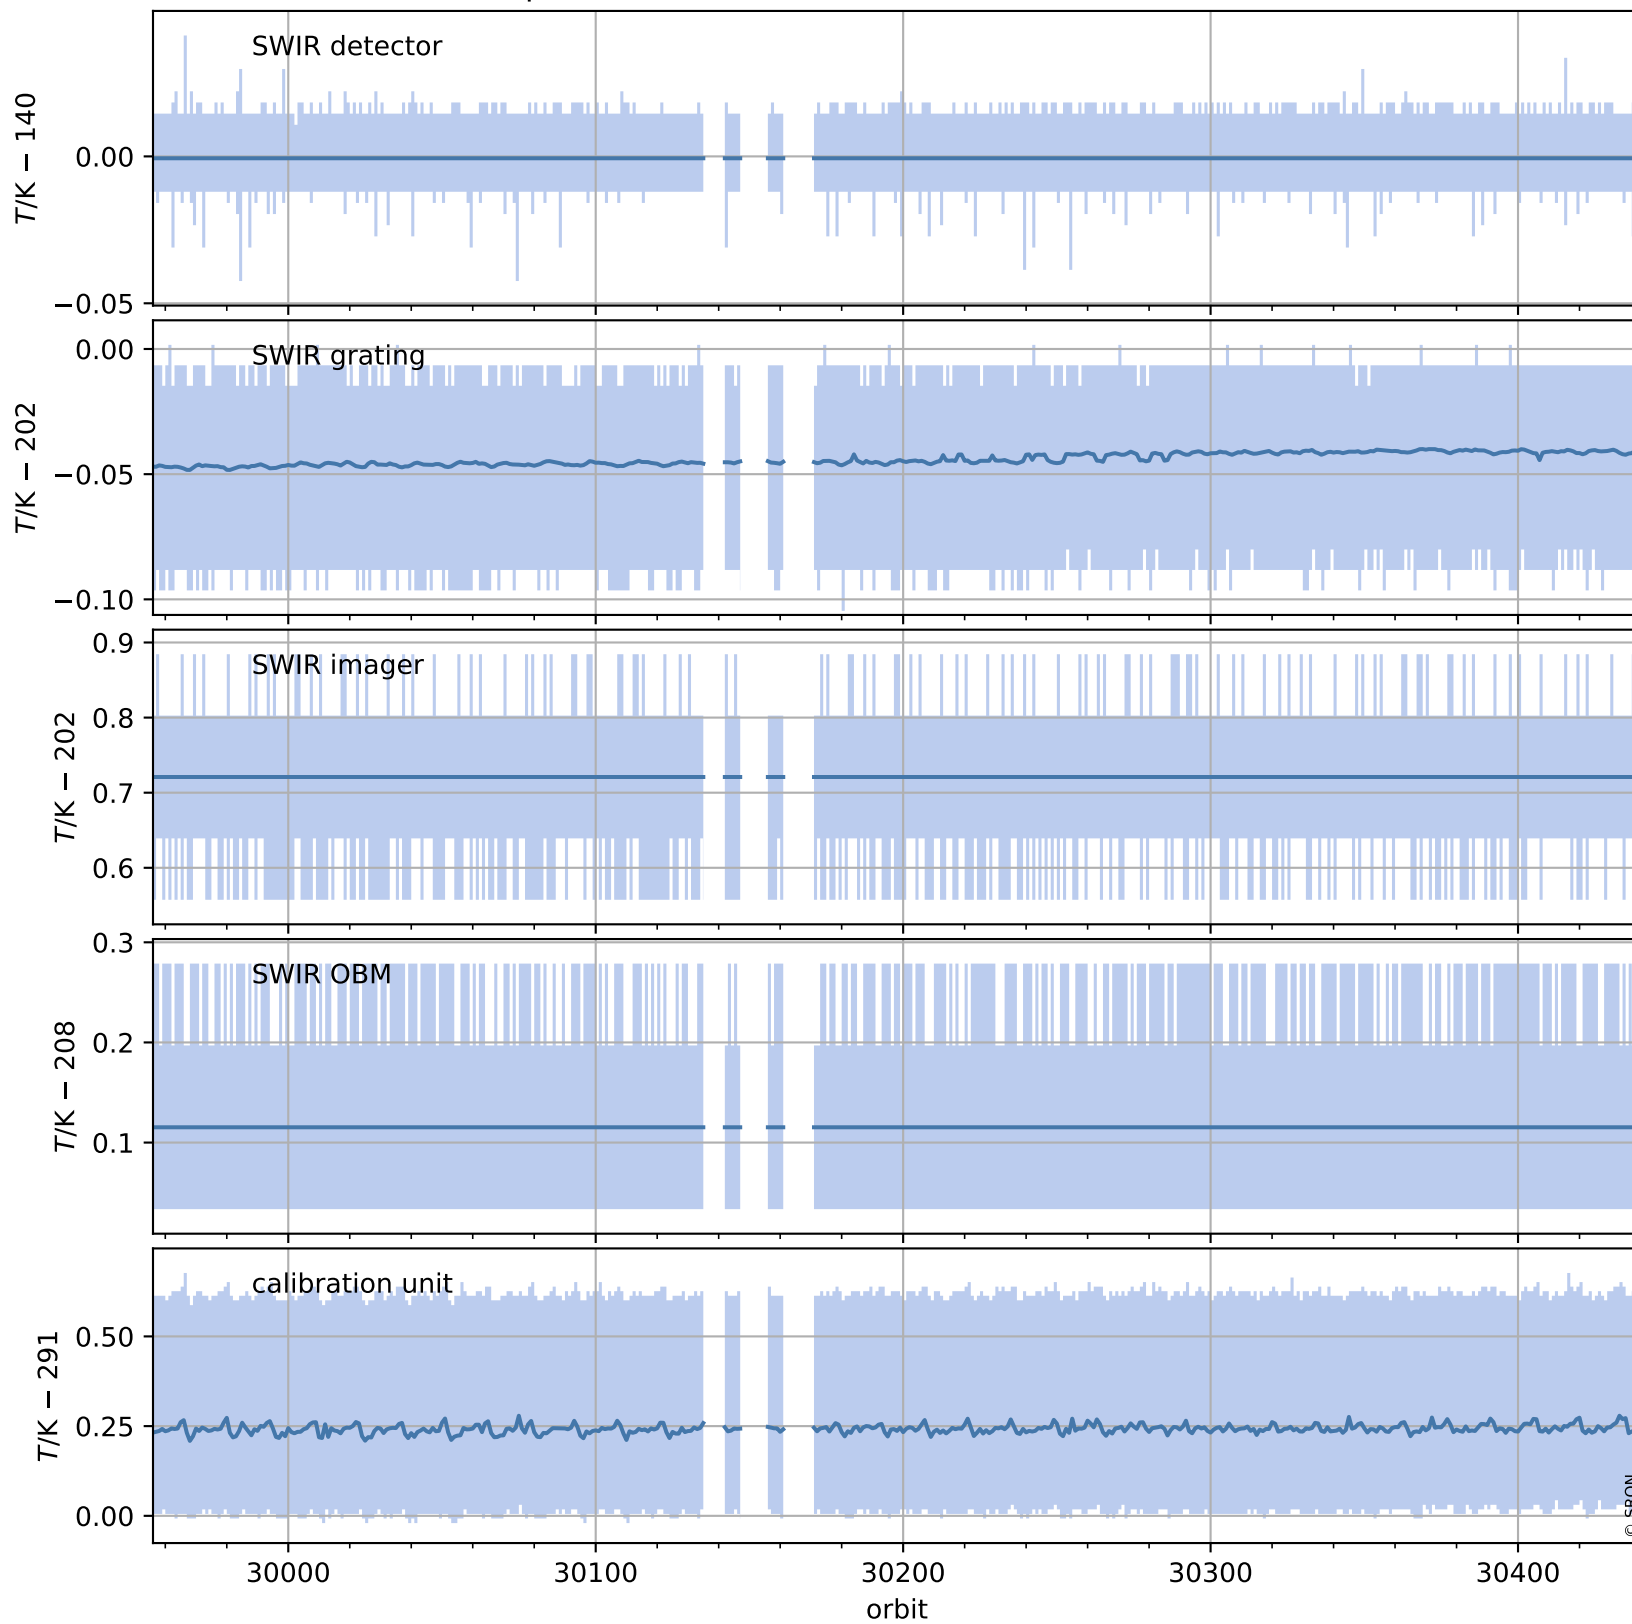

Tropomi SWIR housekeeping data

orbits : [30427, 30440]
coverage : 2023-08-28 / 2023-08-29
created : 2023-08-29T04:21:08

Temperature of sensors relevant for SWIR (one day)

Tropomi SWIR housekeeping data

orbits : [29956, 30440]
coverage : 2023-07-25 / 2023-08-29
created : 2023-08-29T04:21:08

Temperature of sensors relevant for SWIR (last month)

Tropomi SWIR housekeeping data

orbits : [30427, 30440]
coverage : 2023-08-28 / 2023-08-29
created : 2023-08-29T04:21:08

Current and duty cycle of 3 heaters relevant for SWIR (one day)

Tropomi SWIR housekeeping data

orbits : [29956, 30440]
coverage : 2023-07-25 / 2023-08-29
created : 2023-08-29T04:21:09

Current and duty cycle of 3 heaters relevant for SWIR (last month)

Tropomi SWIR housekeeping data

orbits : [30427, 30440]
coverage : 2023-08-28 / 2023-08-29
created : 2023-08-29T04:21:09

Temperature of sensors at the SWIR front-end electronics (one day)

Tropomi SWIR housekeeping data

orbits : [29956, 30440]
coverage : 2023-07-25 / 2023-08-29
created : 2023-08-29T04:21:10