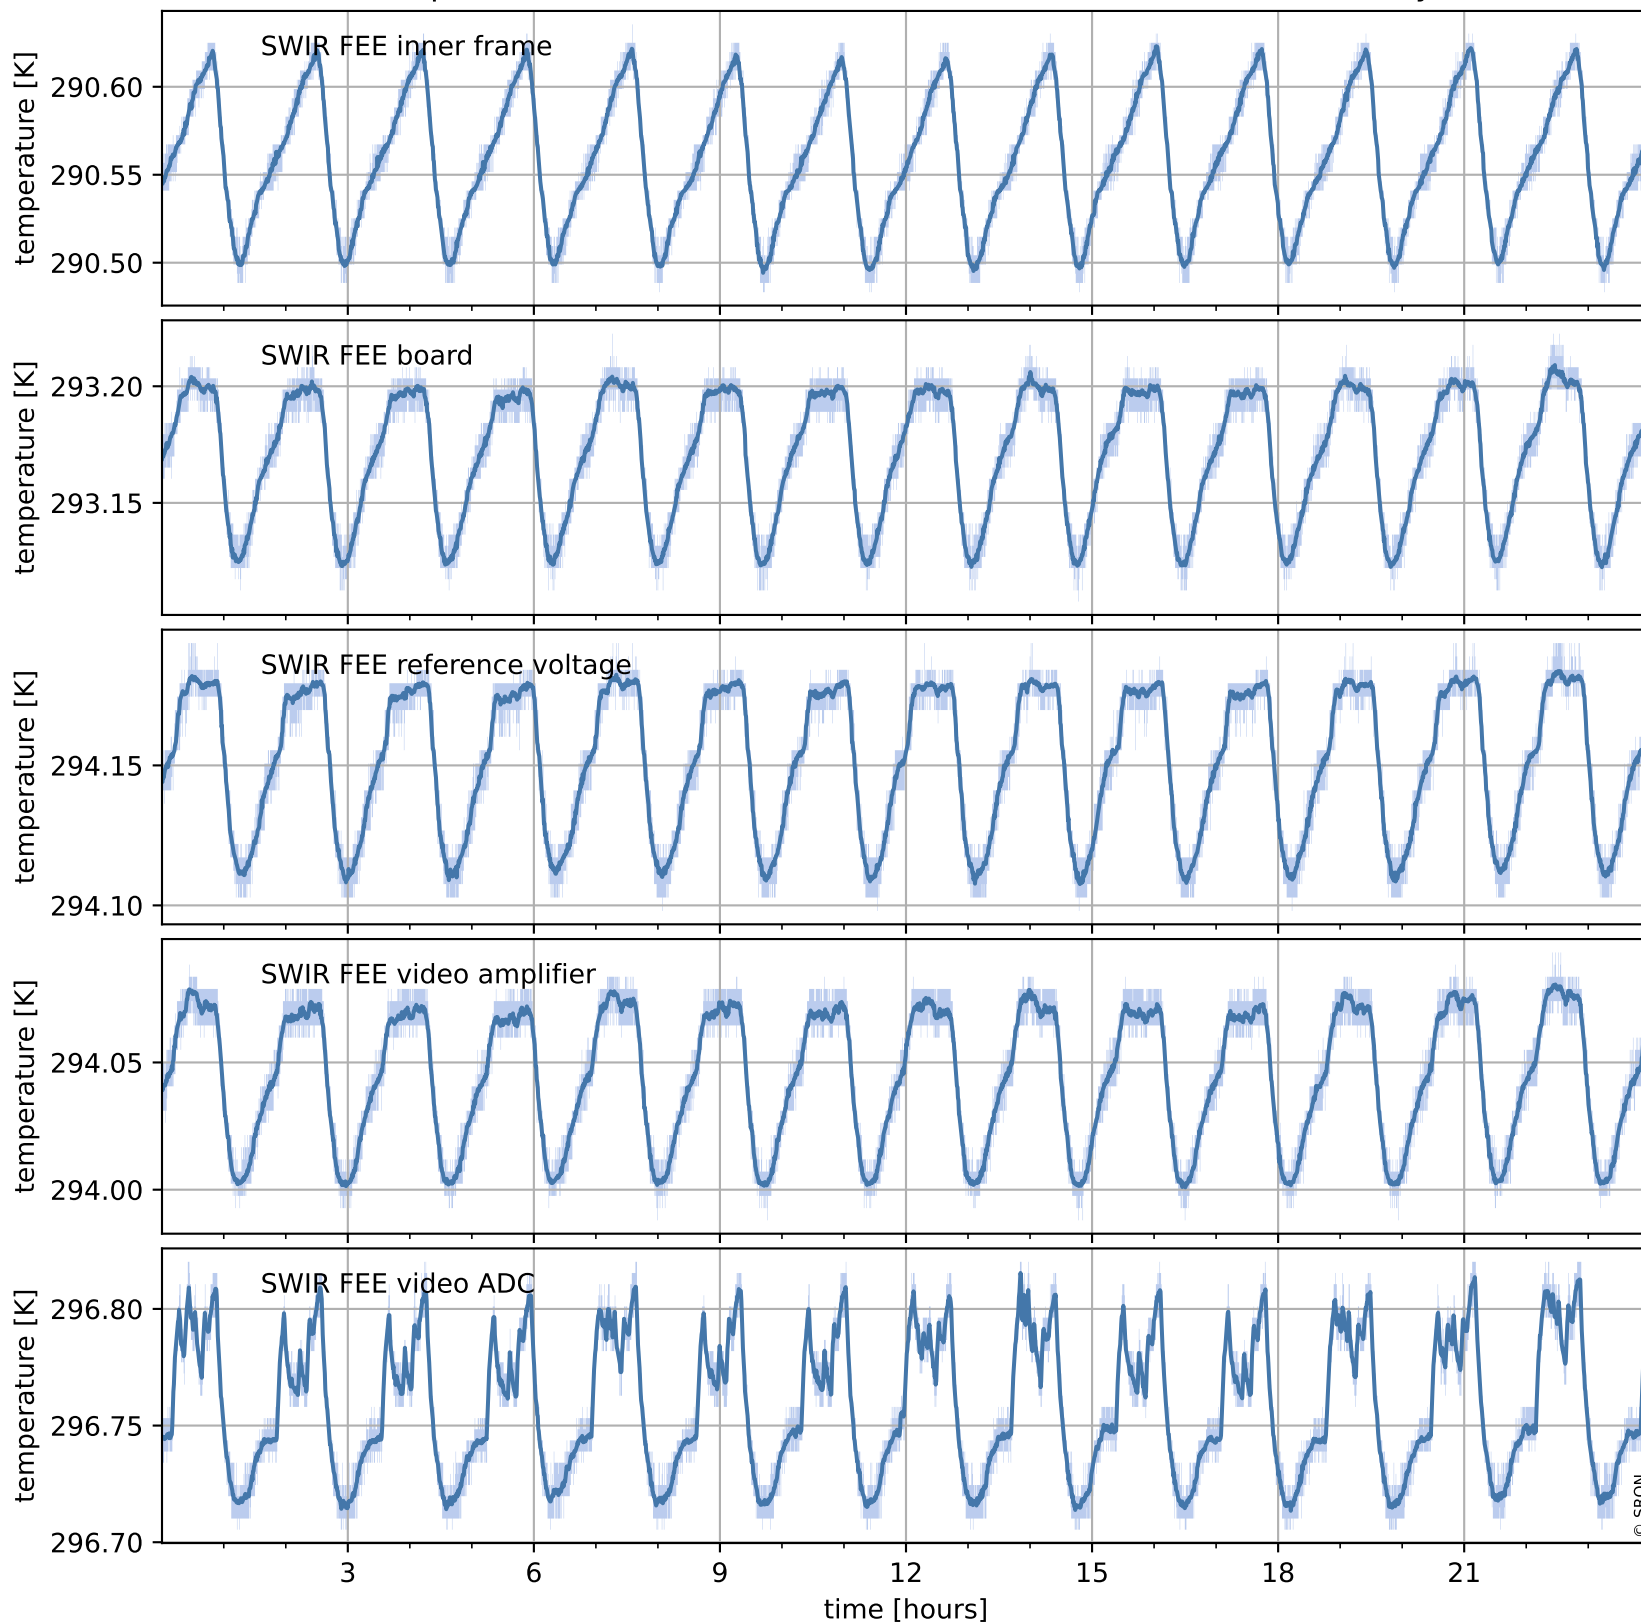

Tropomi SWIR housekeeping data

orbits : [30427, 30440]
coverage : 2023-08-28 / 2023-08-29
created : 2023-08-29T04:21:08

Temperature of sensors relevant for SWIR (one day)

Tropomi SWIR housekeeping data

orbits : [29956, 30440]
coverage : 2023-07-25 / 2023-08-29
created : 2023-08-29T04:21:08

Temperature of sensors relevant for SWIR (last month)

Tropomi SWIR housekeeping data

orbits : [30427, 30440]
coverage : 2023-08-28 / 2023-08-29
created : 2023-08-29T04:21:08

Current and duty cycle of 3 heaters relevant for SWIR (one day)

Tropomi SWIR housekeeping data

orbits : [29956, 30440]
coverage : 2023-07-25 / 2023-08-29
created : 2023-08-29T04:21:09

Current and duty cycle of 3 heaters relevant for SWIR (last month)

Tropomi SWIR housekeeping data

orbits : [30427, 30440]
coverage : 2023-08-28 / 2023-08-29
created : 2023-08-29T04:21:09

Temperature of sensors at the SWIR front-end electronics (one day)

Tropomi SWIR housekeeping data

orbits : [29956, 30440]
coverage : 2023-07-25 / 2023-08-29
created : 2023-08-29T04:21:10