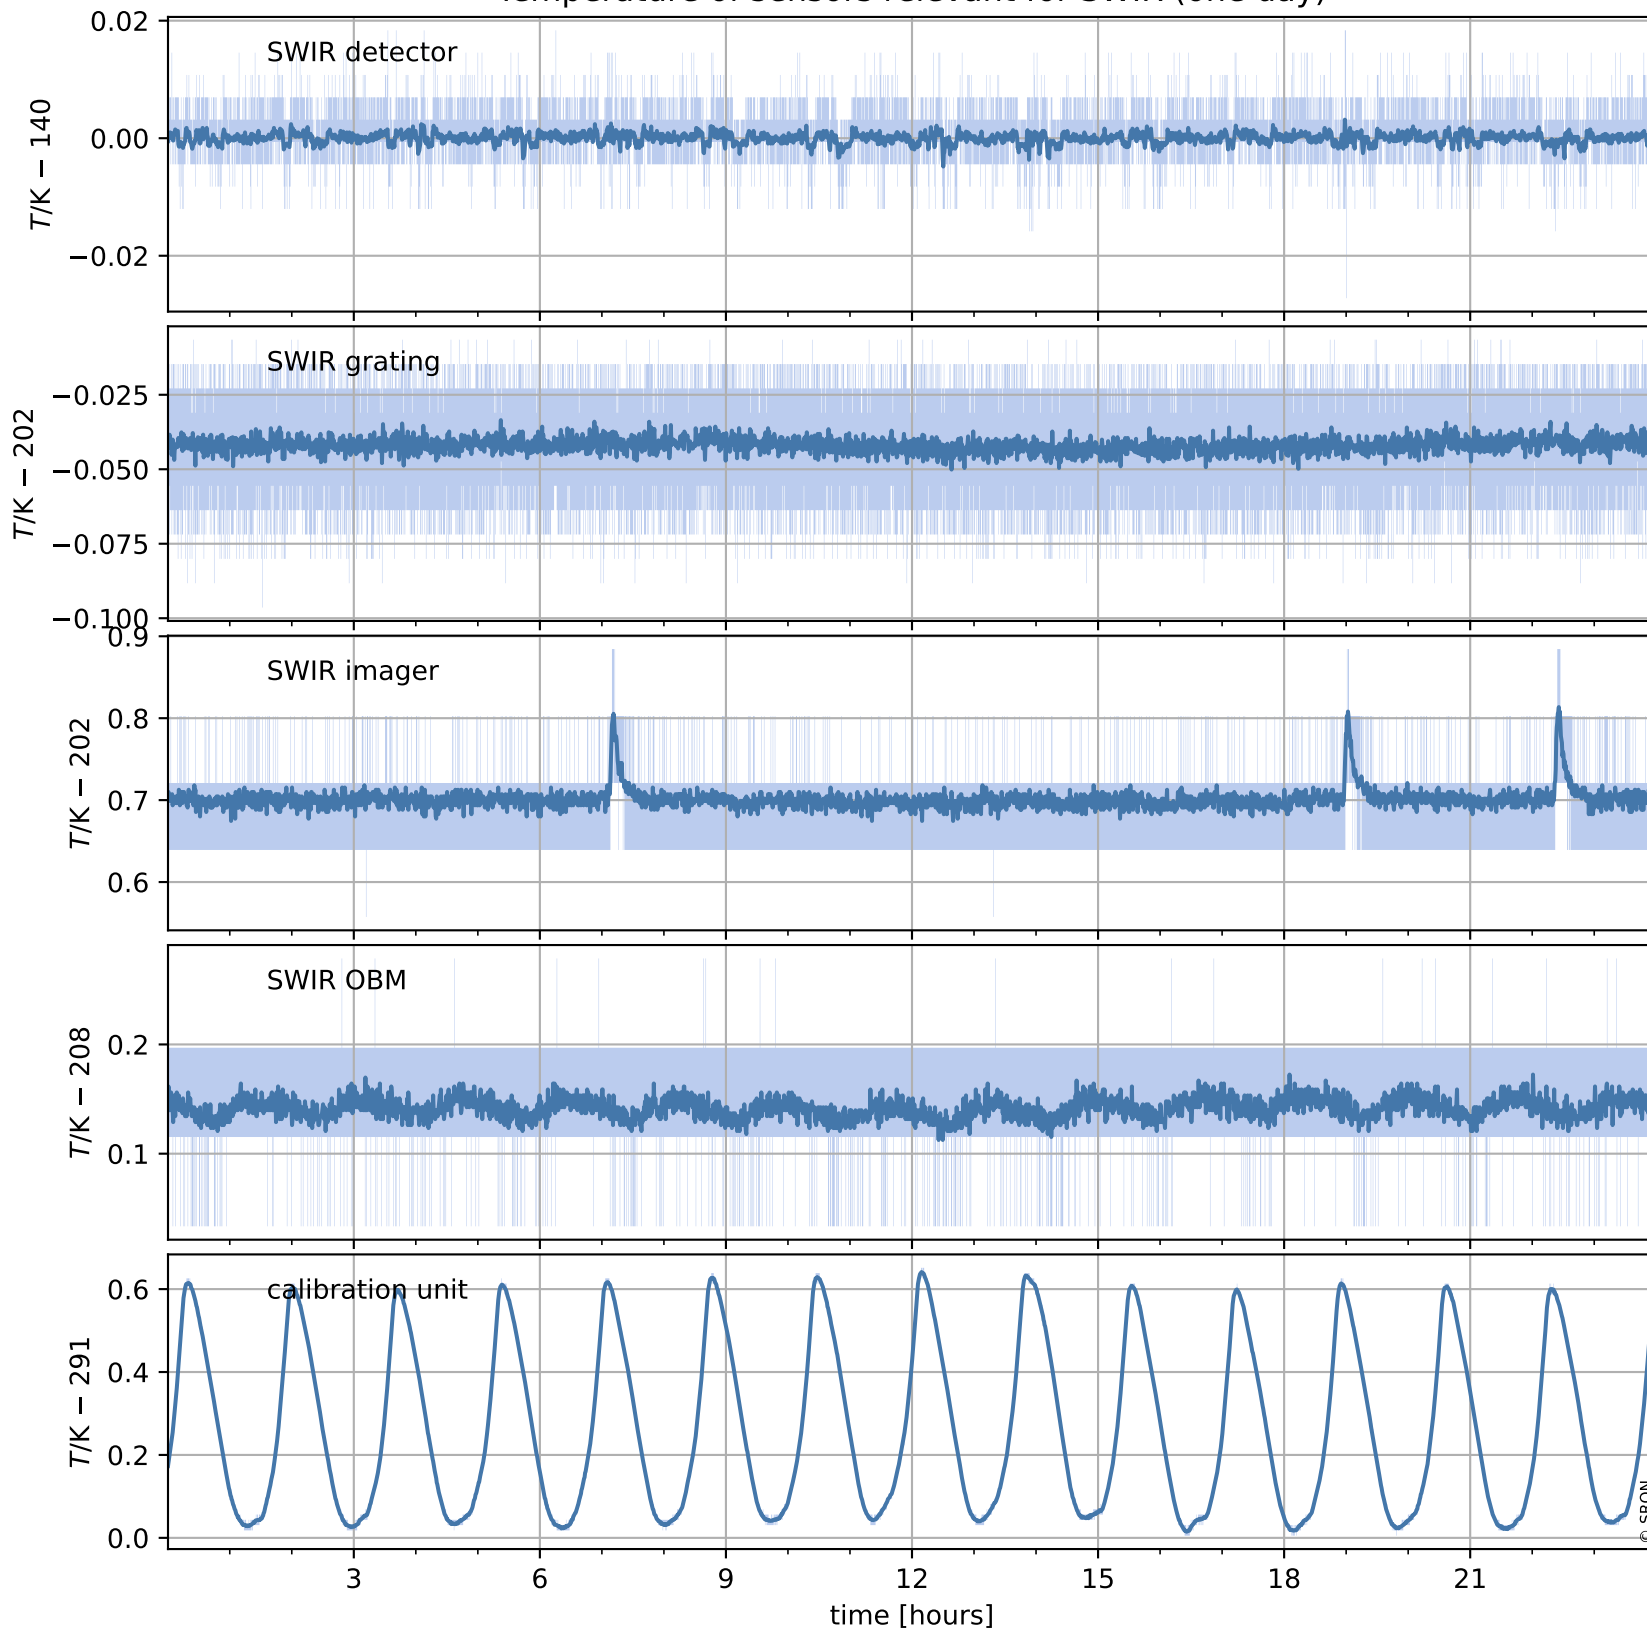

Tropomi SWIR housekeeping data

orbits : [30427, 30440]
coverage : 2023-08-28 / 2023-08-29
created : 2023-08-29T04:21:08

Temperature of sensors relevant for SWIR (one day)

Tropomi SWIR housekeeping data

orbits : [29956, 30440]
coverage : 2023-07-25 / 2023-08-29
created : 2023-08-29T04:21:08

Temperature of sensors relevant for SWIR (last month)

Tropomi SWIR housekeeping data

orbits : [30427, 30440]
coverage : 2023-08-28 / 2023-08-29
created : 2023-08-29T04:21:08

Current and duty cycle of 3 heaters relevant for SWIR (one day)