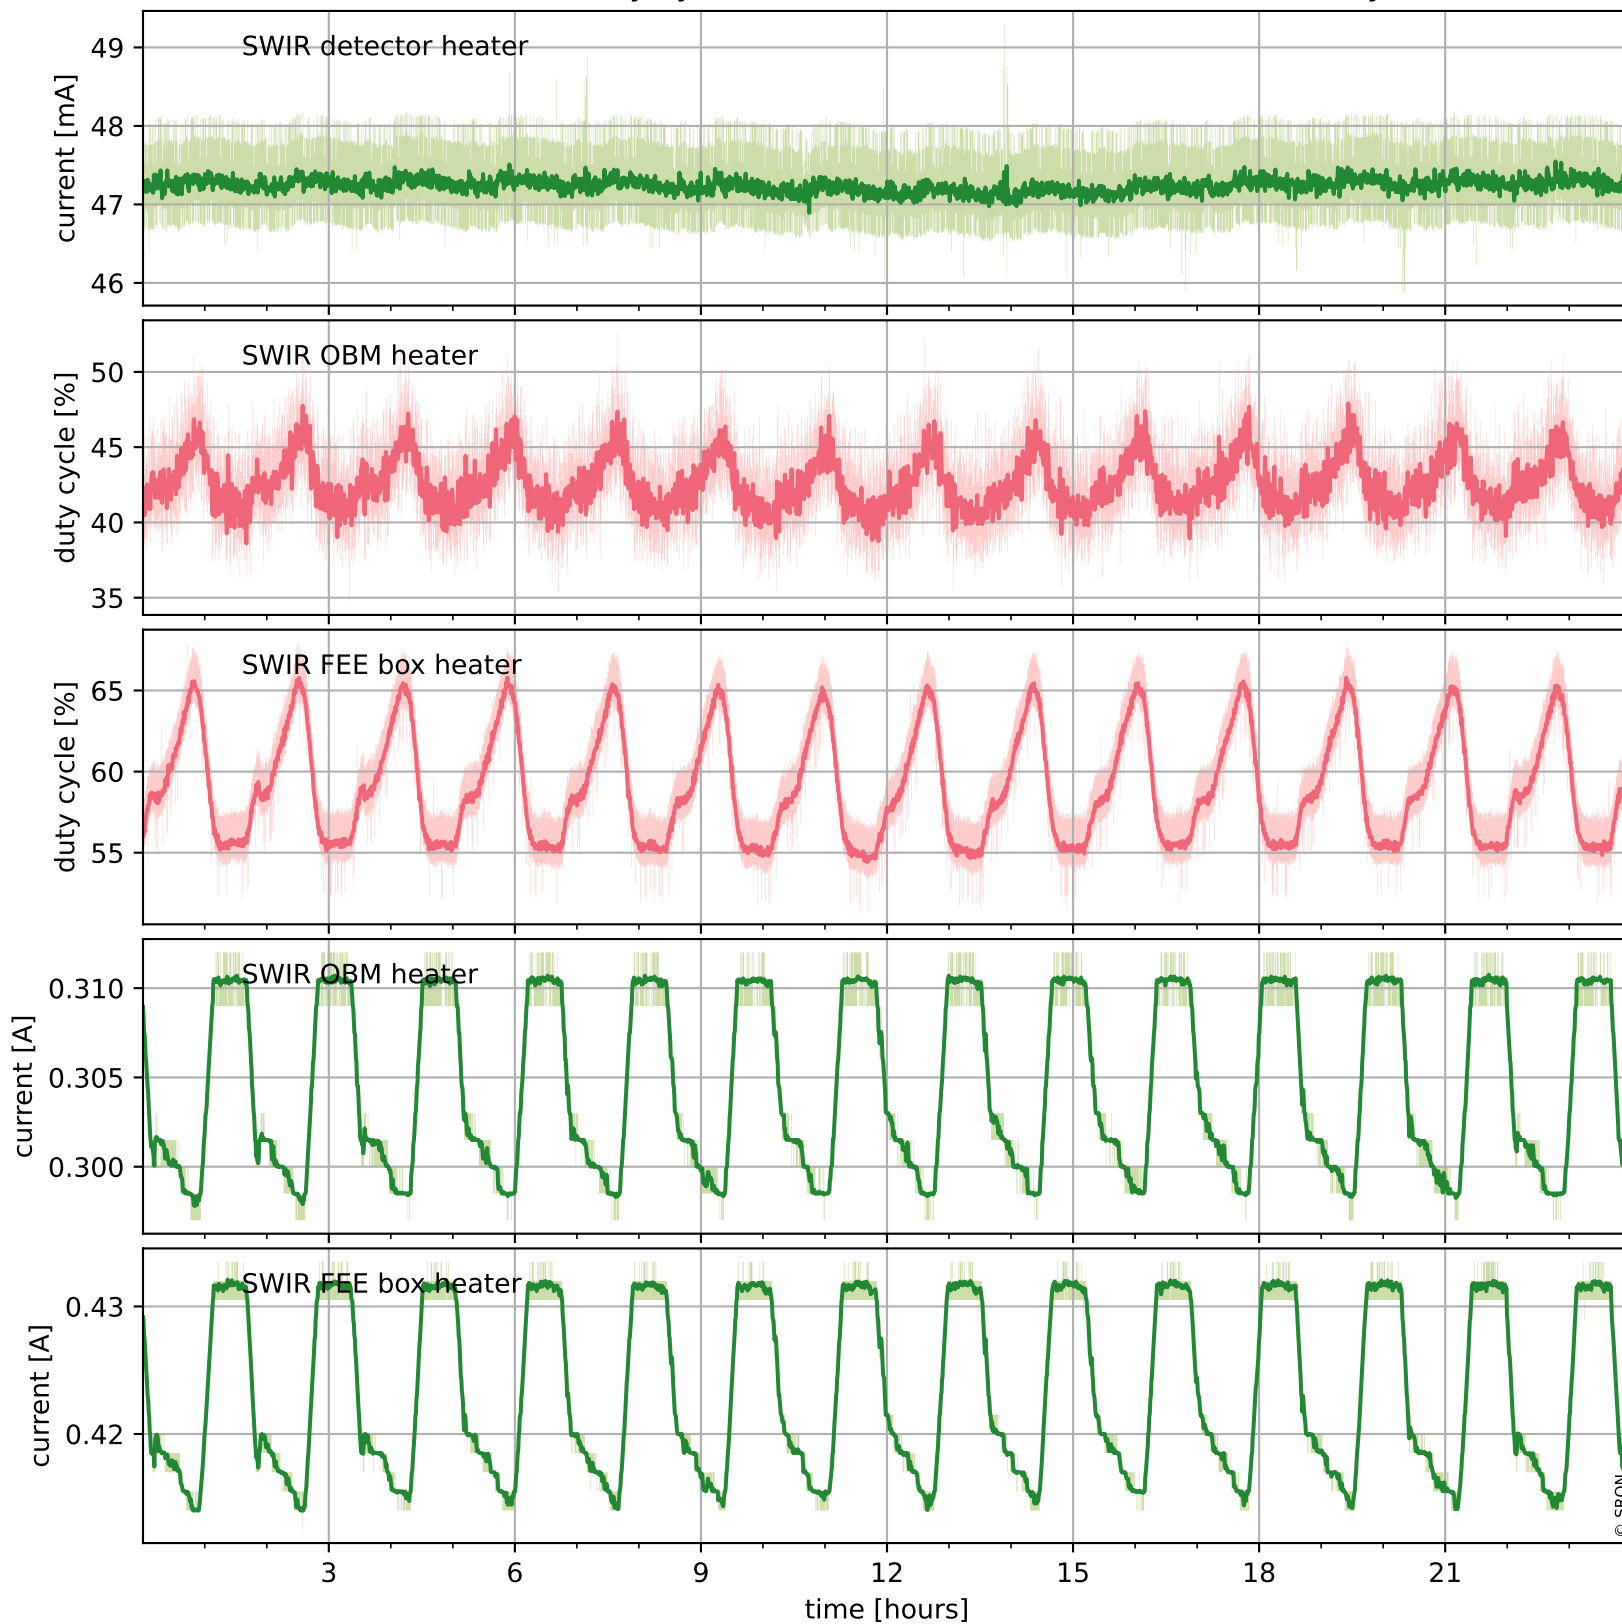

Tropomi SWIR housekeeping data

orbits : [30427, 30440]
coverage : 2023-08-28 / 2023-08-29
created : 2023-08-29T04:21:08

Temperature of sensors relevant for SWIR (one day)

Tropomi SWIR housekeeping data

orbits : [29956, 30440]
coverage : 2023-07-25 / 2023-08-29
created : 2023-08-29T04:21:08

Temperature of sensors relevant for SWIR (last month)

Tropomi SWIR housekeeping data

orbits : [30427, 30440]
coverage : 2023-08-28 / 2023-08-29
created : 2023-08-29T04:21:08

Current and duty cycle of 3 heaters relevant for SWIR (one day)

Tropomi SWIR housekeeping data

orbits : [29956, 30440]
coverage : 2023-07-25 / 2023-08-29
created : 2023-08-29T04:21:09

Current and duty cycle of 3 heaters relevant for SWIR (last month)

Tropomi SWIR housekeeping data