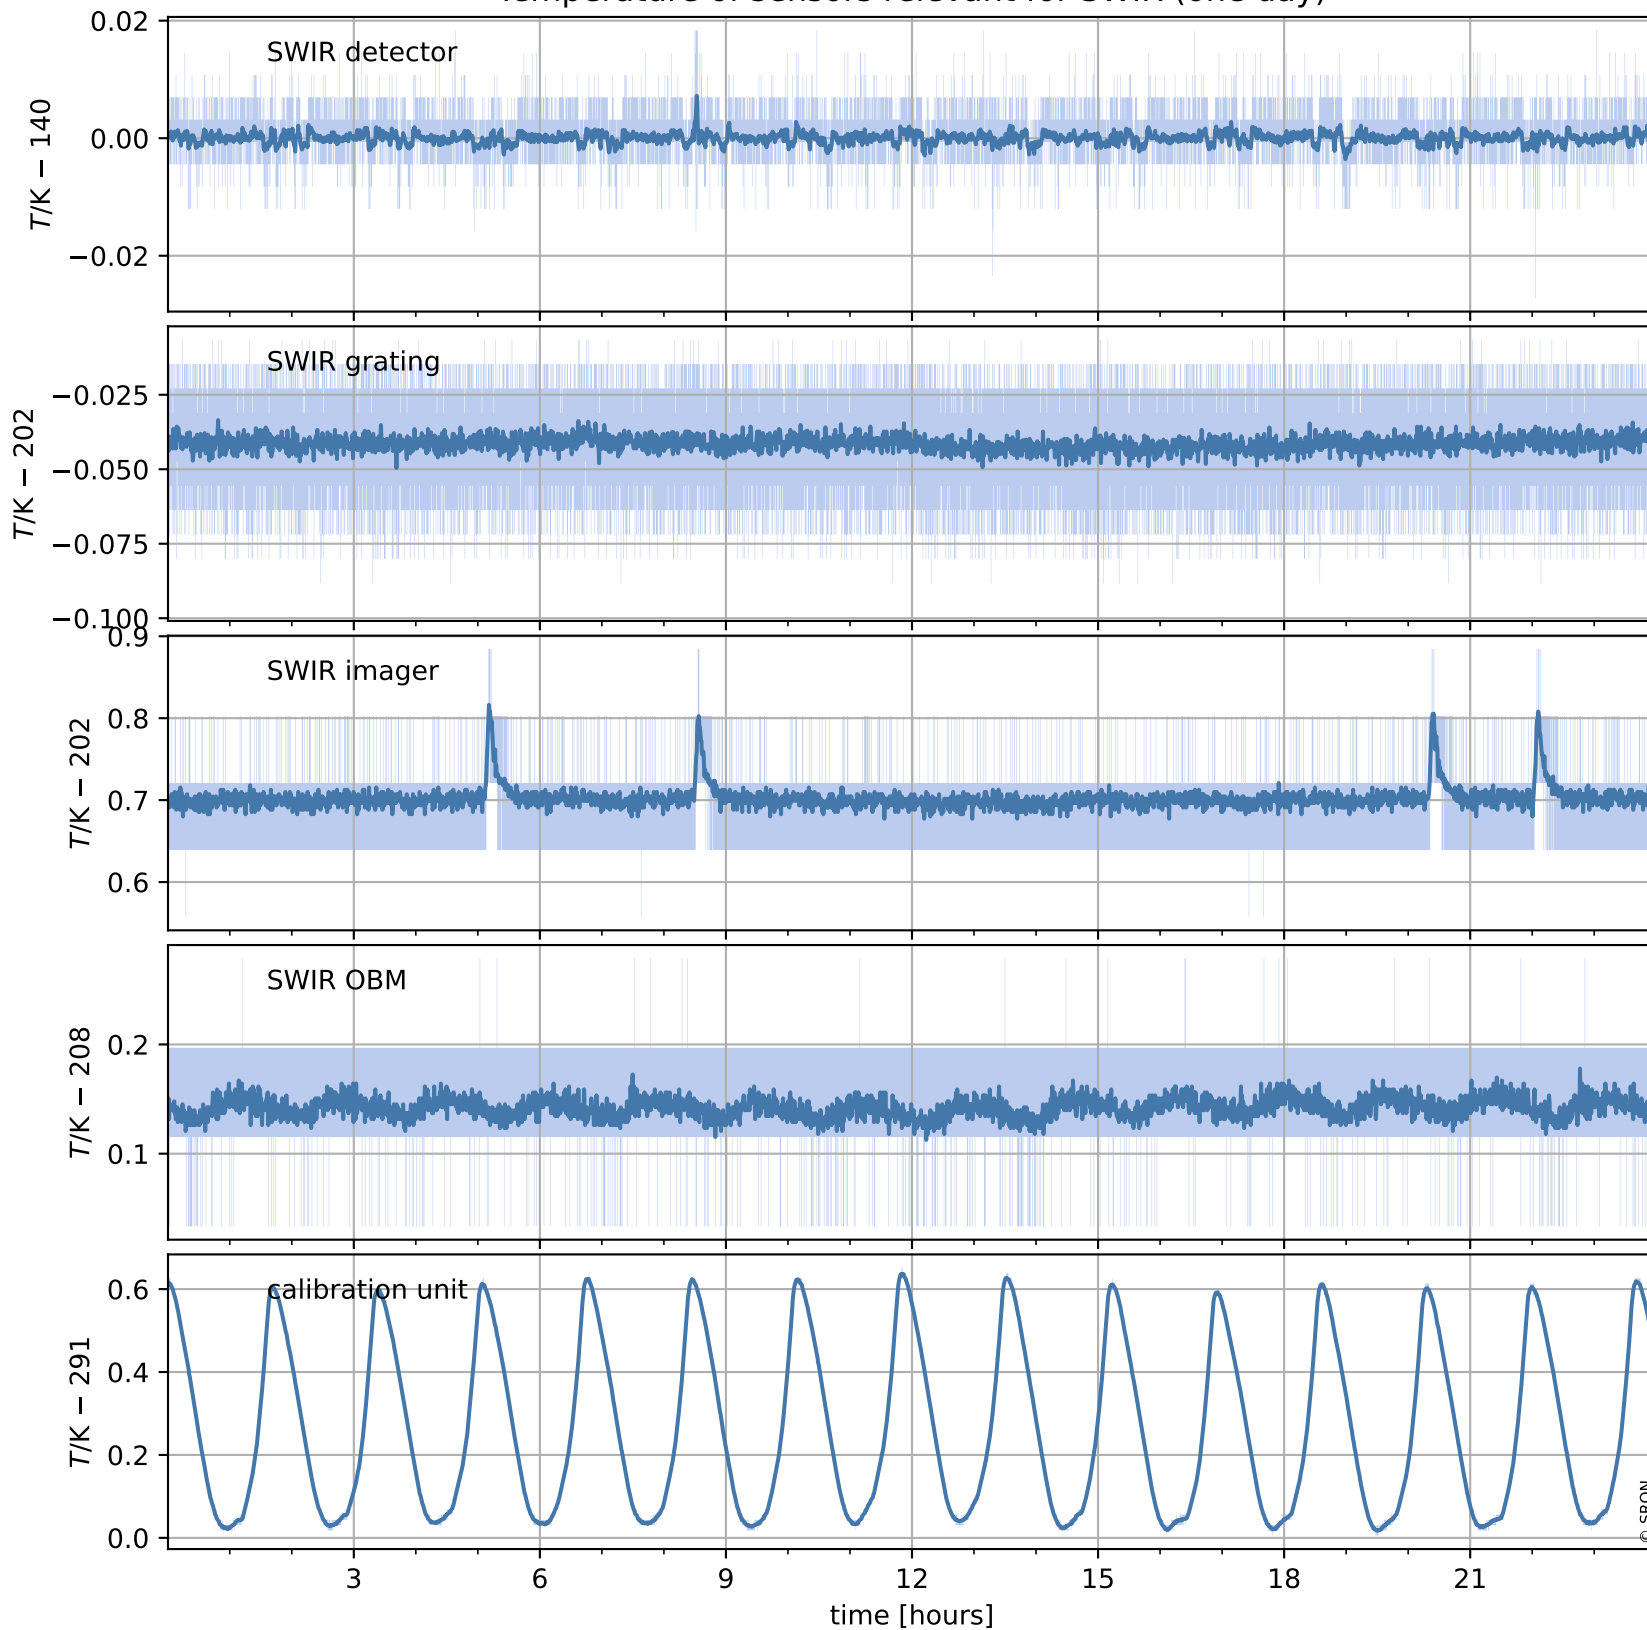

# Tropomi SWIR housekeeping data

orbits : [30441, 30455]  
coverage : 2023-08-29 / 2023-08-30  
created : 2023-08-30T14:21:04

## Temperature of sensors relevant for SWIR (one day)

## Temperature of sensors relevant for SWIR (last month)