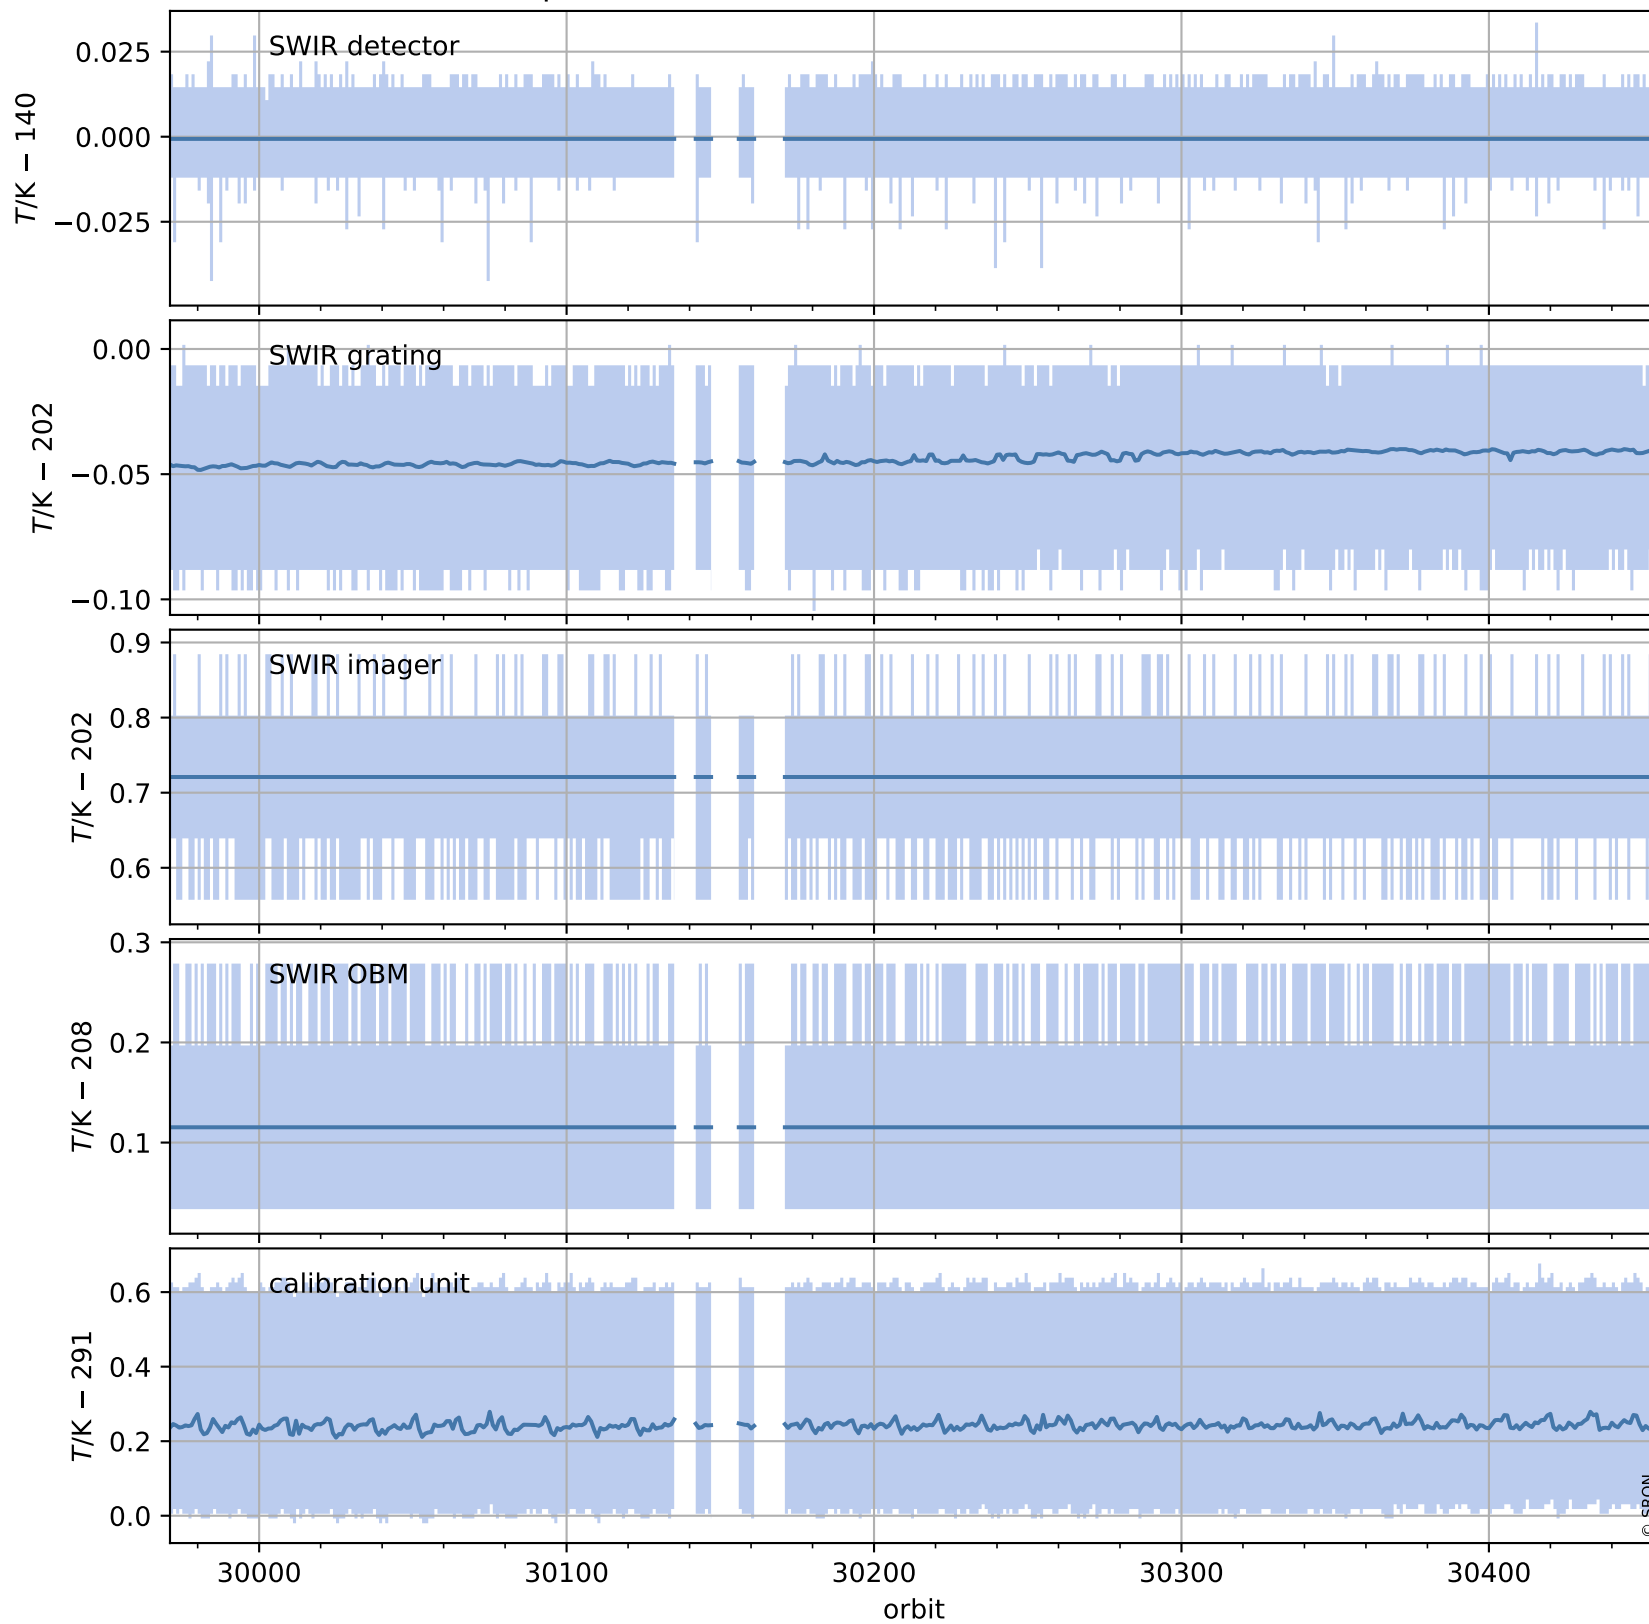

# Tropomi SWIR housekeeping data

orbits : [30441, 30455]  
coverage : 2023-08-29 / 2023-08-30  
created : 2023-08-30T14:21:04

## Temperature of sensors relevant for SWIR (one day)

# Tropomi SWIR housekeeping data

orbits : [29971, 30455]  
coverage : 2023-07-26 / 2023-08-30  
created : 2023-08-30T14:21:05

## Temperature of sensors relevant for SWIR (last month)