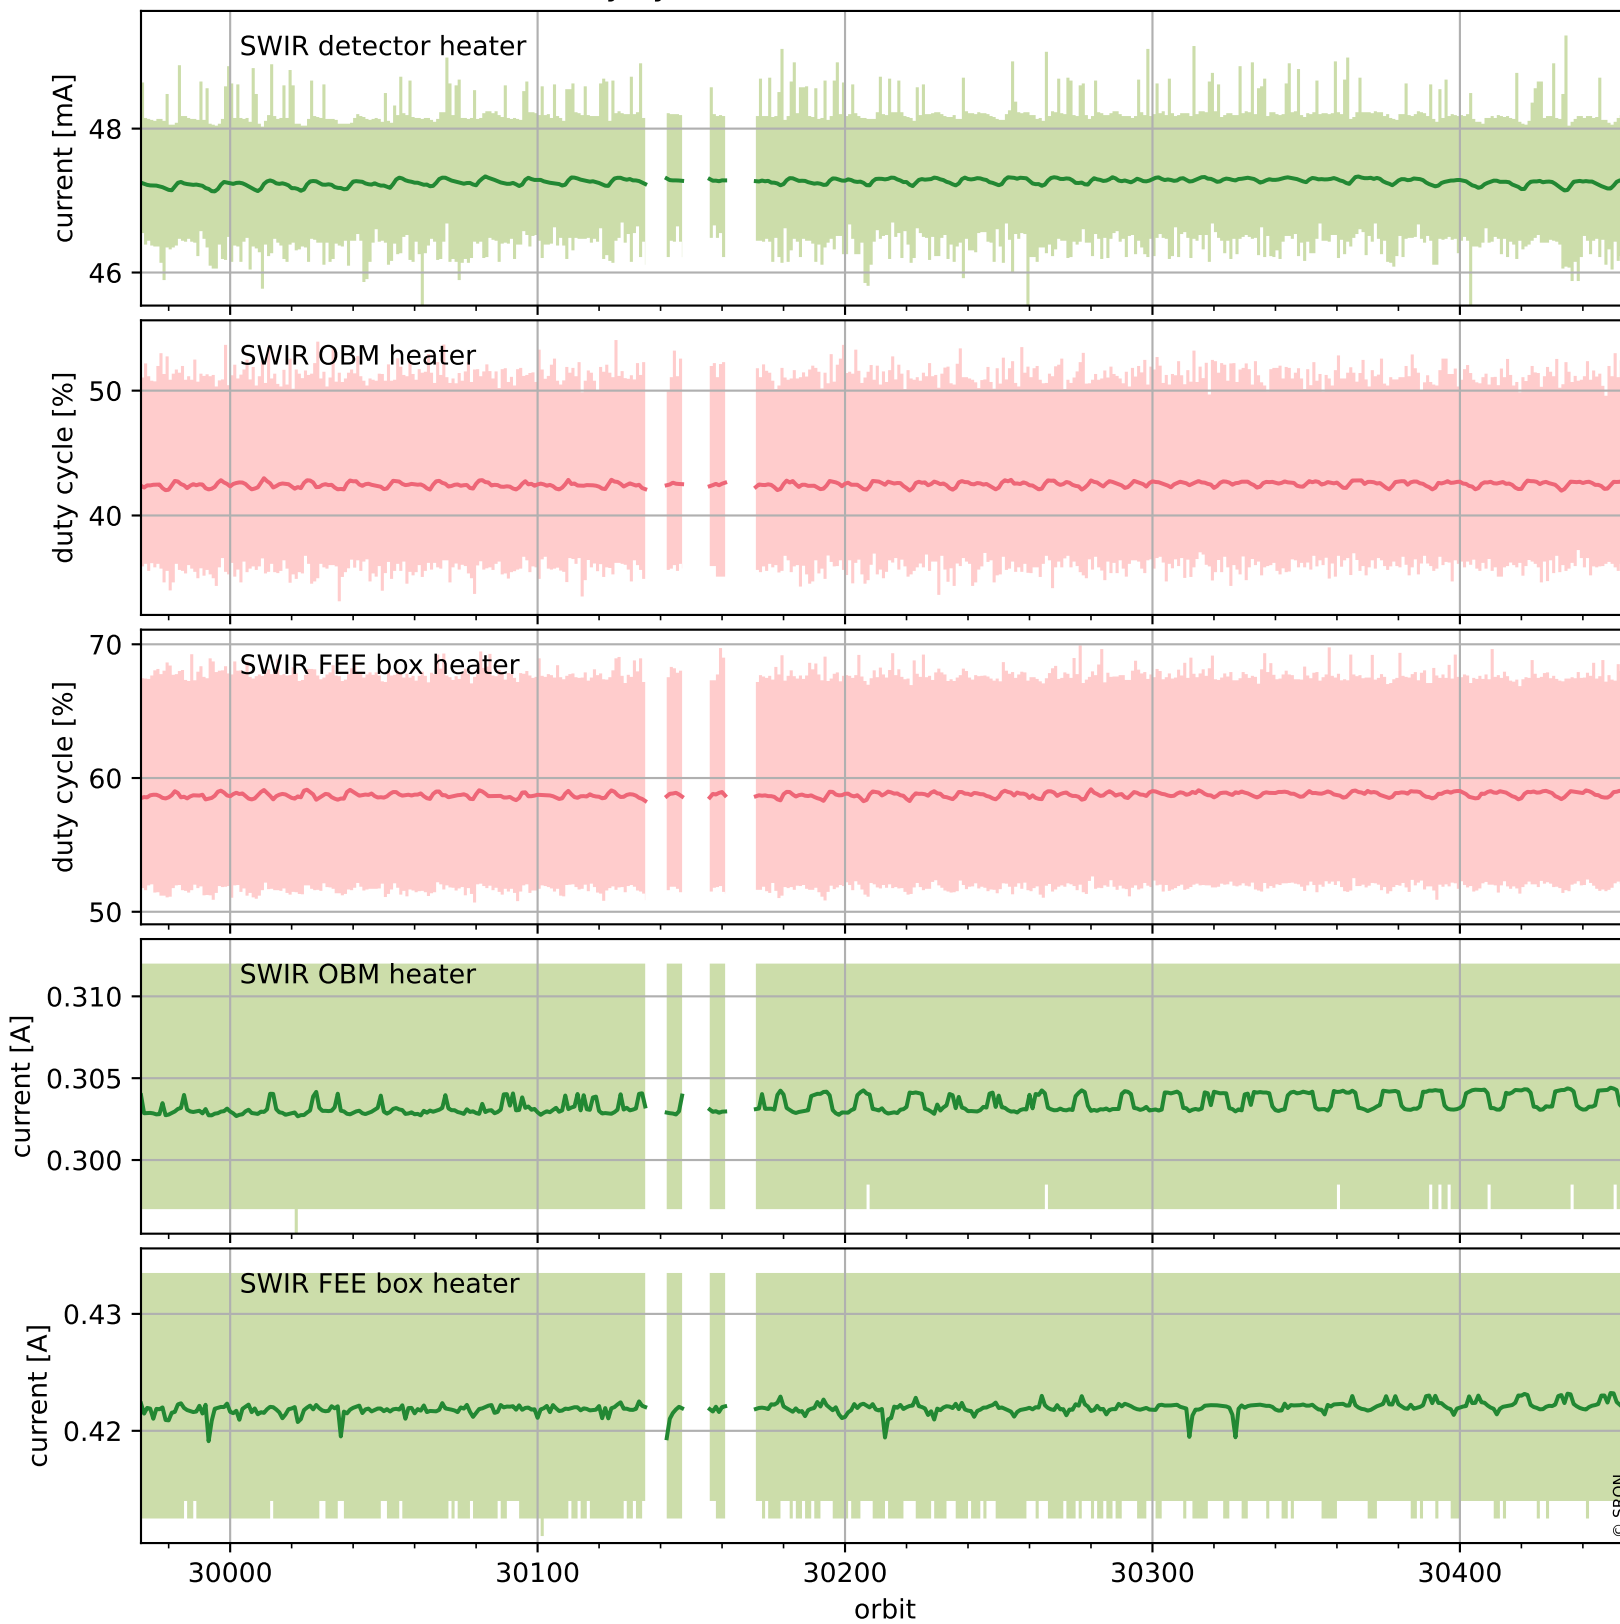

Tropomi SWIR housekeeping data

orbits : [29971, 30455]
coverage : 2023-07-26 / 2023-08-30
created : 2023-08-30T14:21:06

Current and duty cycle of 3 heaters relevant for SWIR (last month)