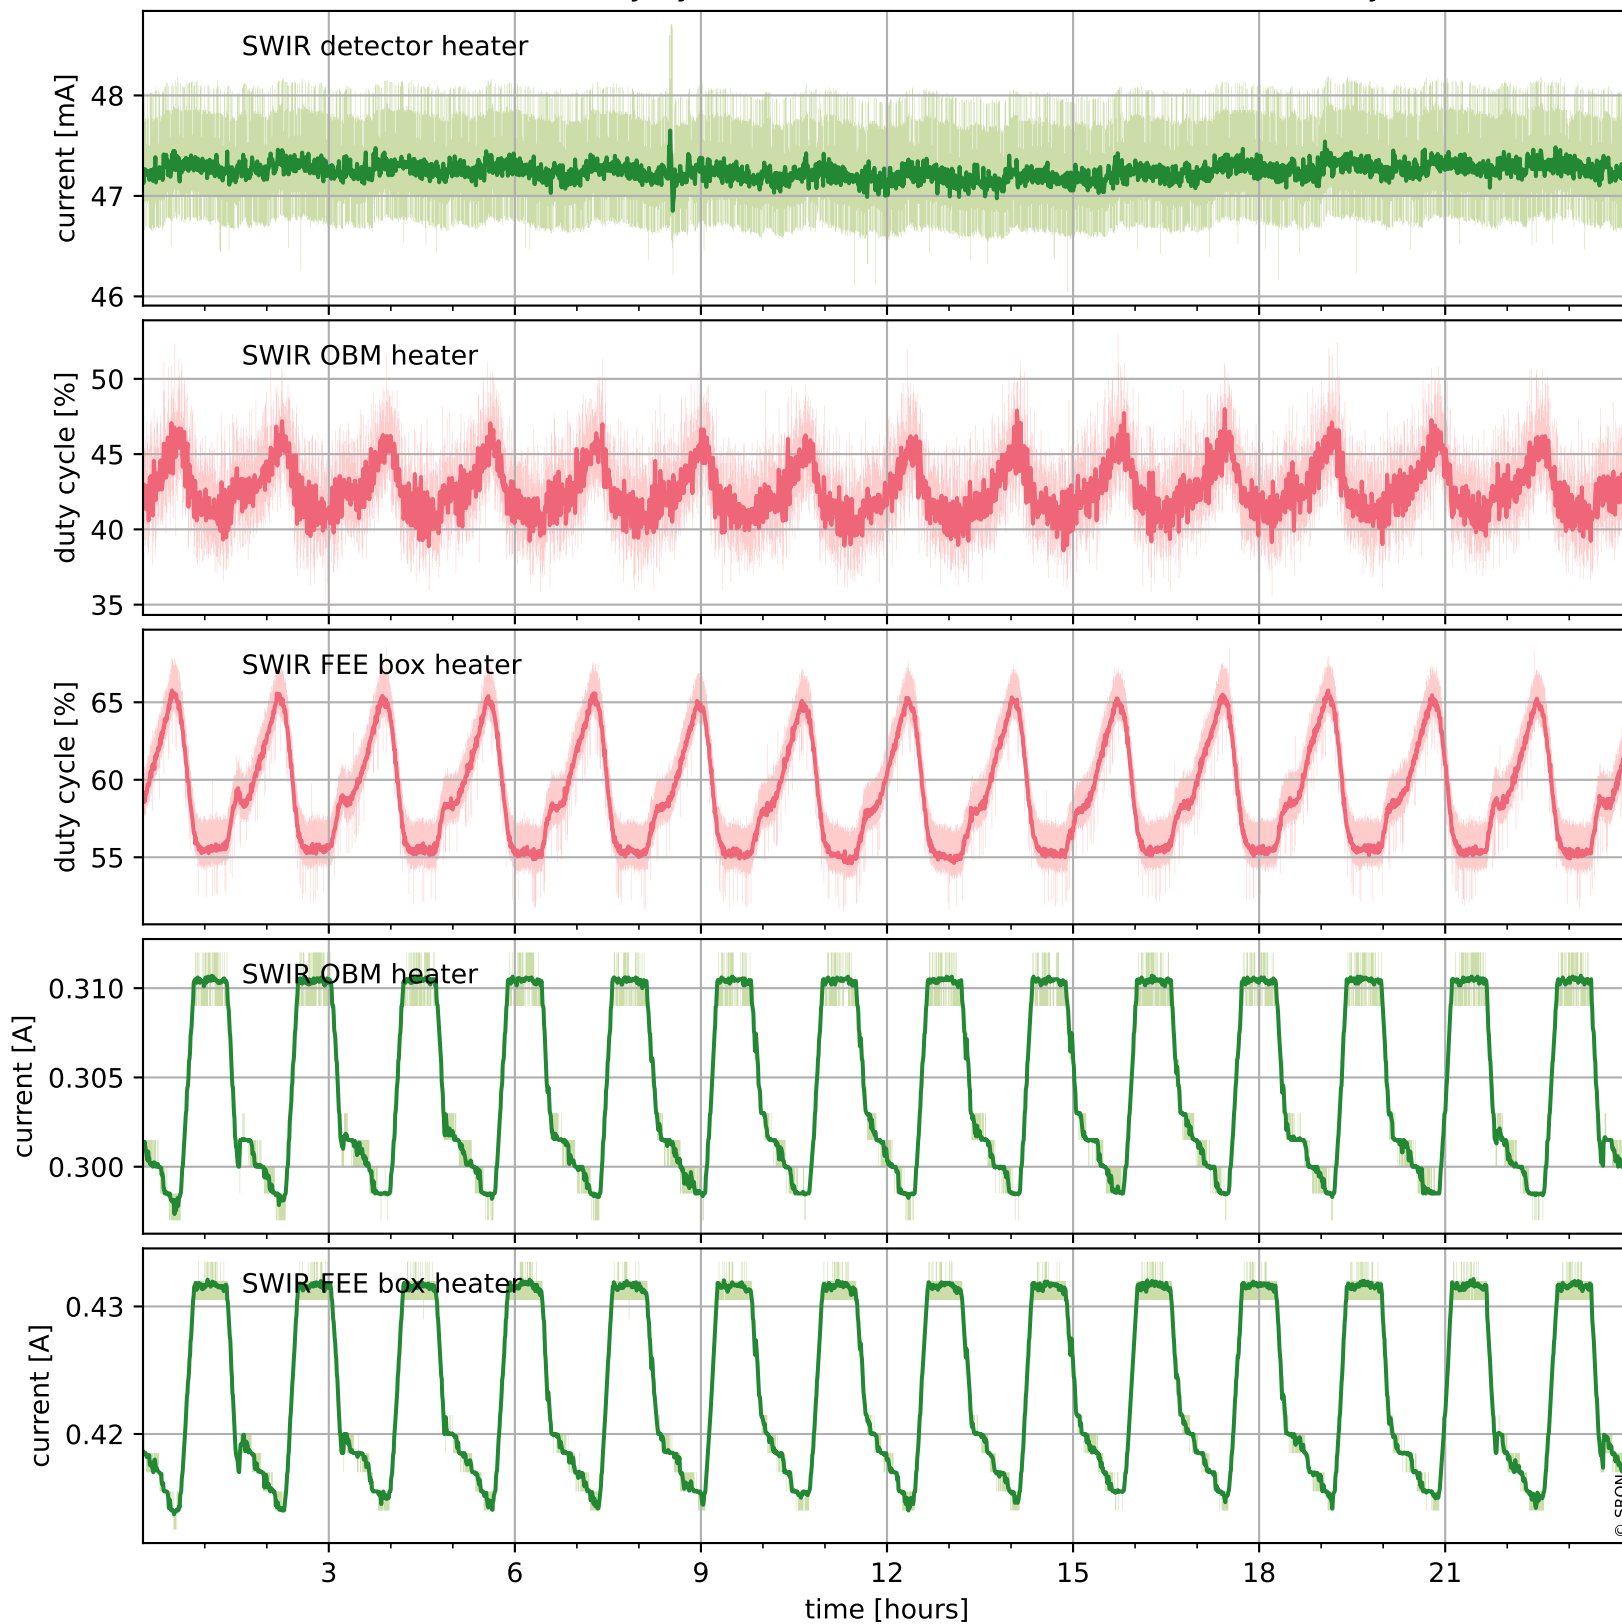

Tropomi SWIR housekeeping data

orbits : [30441, 30455]
coverage : 2023-08-29 / 2023-08-30
created : 2023-08-30T14:21:05

Current and duty cycle of 3 heaters relevant for SWIR (one day)