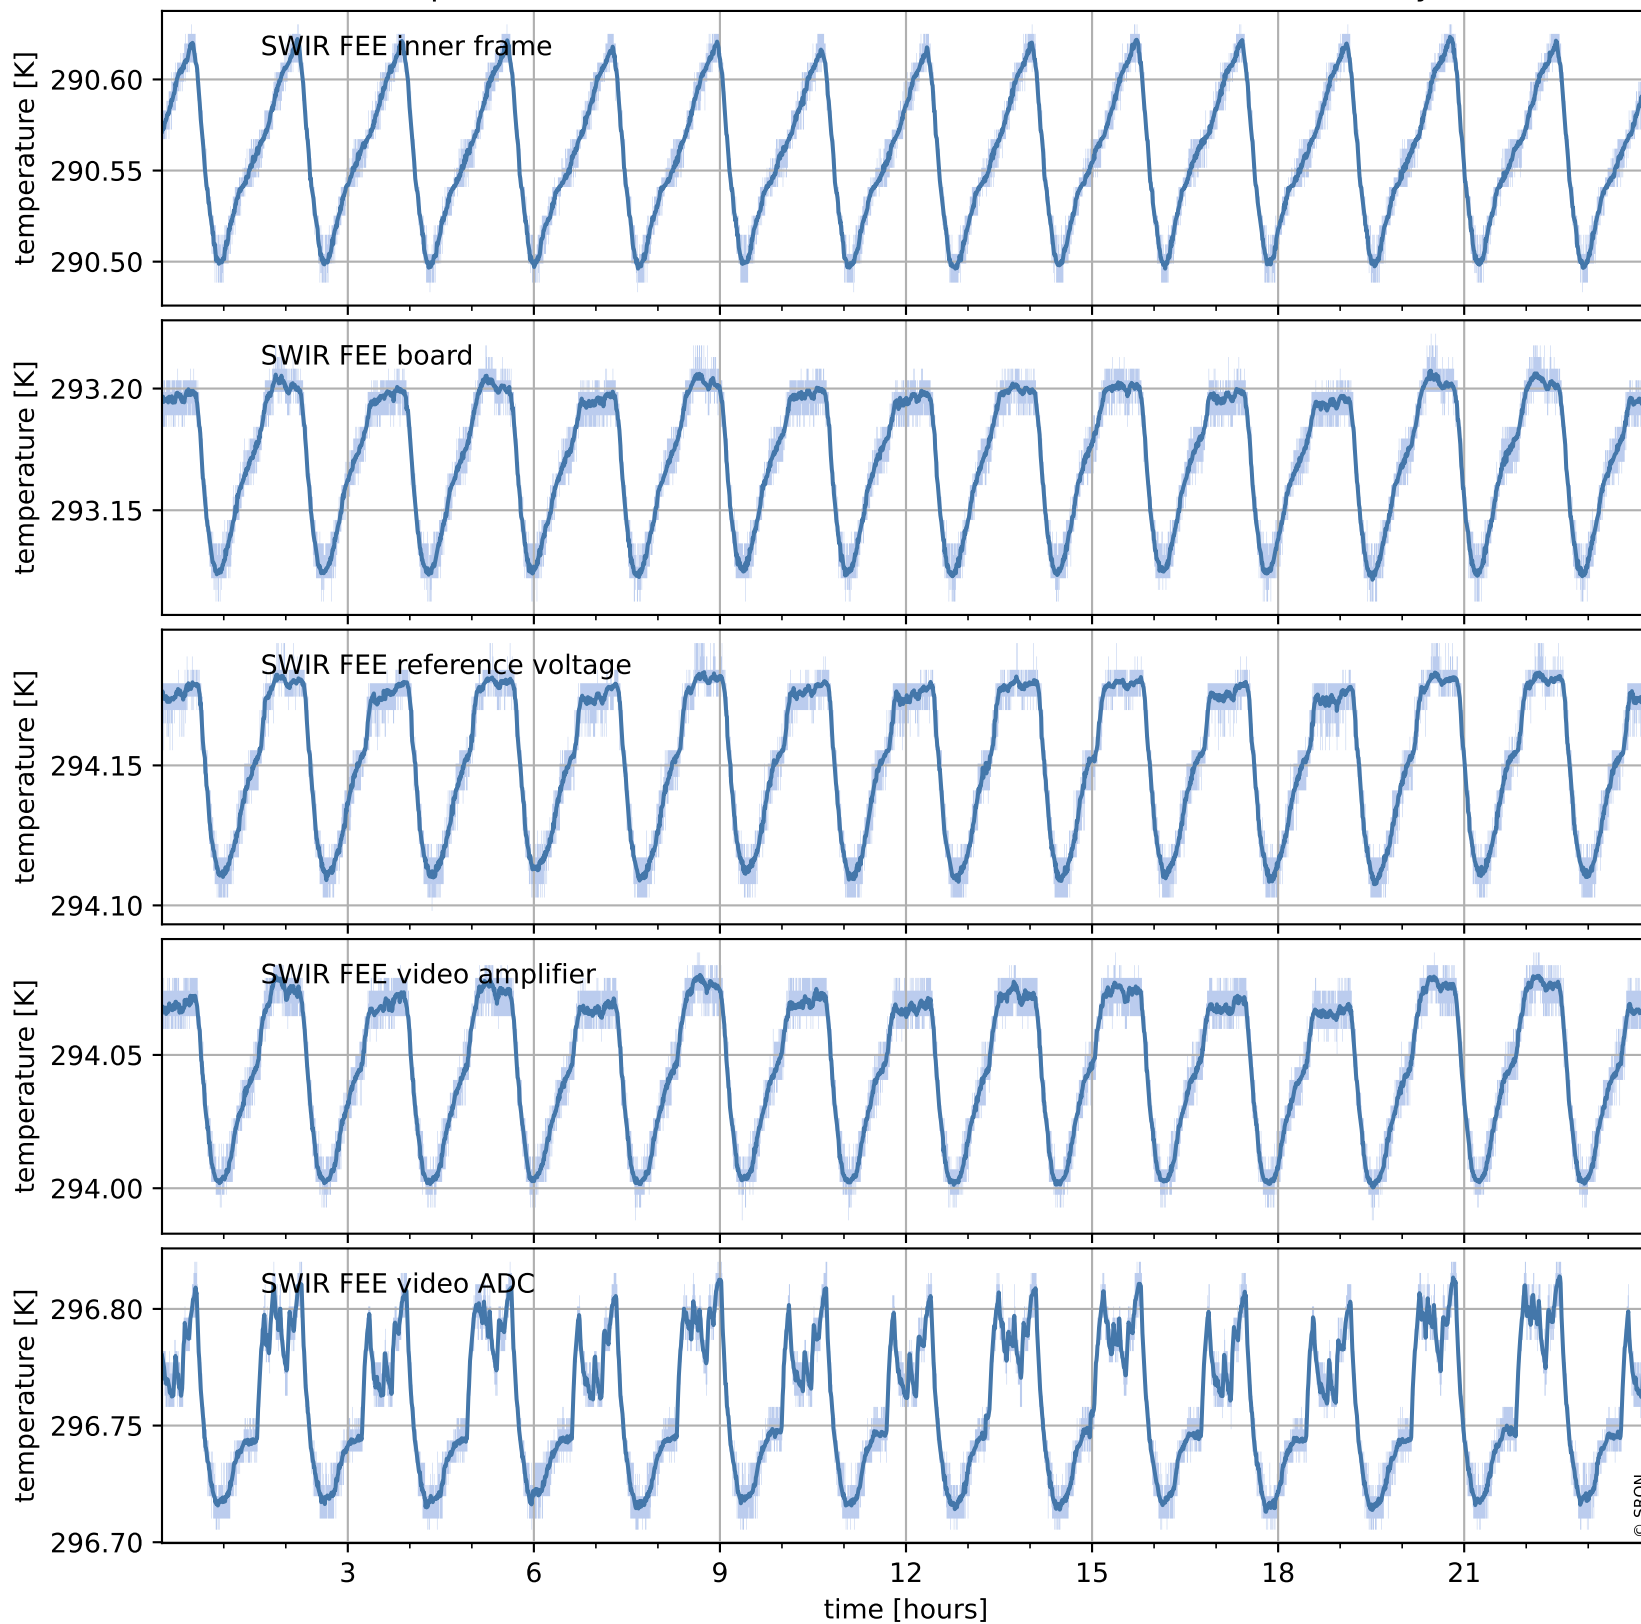

Tropomi SWIR housekeeping data

orbits : [30441, 30455]
coverage : 2023-08-29 / 2023-08-30
created : 2023-08-30T14:21:06

Temperature of sensors at the SWIR front-end electronics (one day)