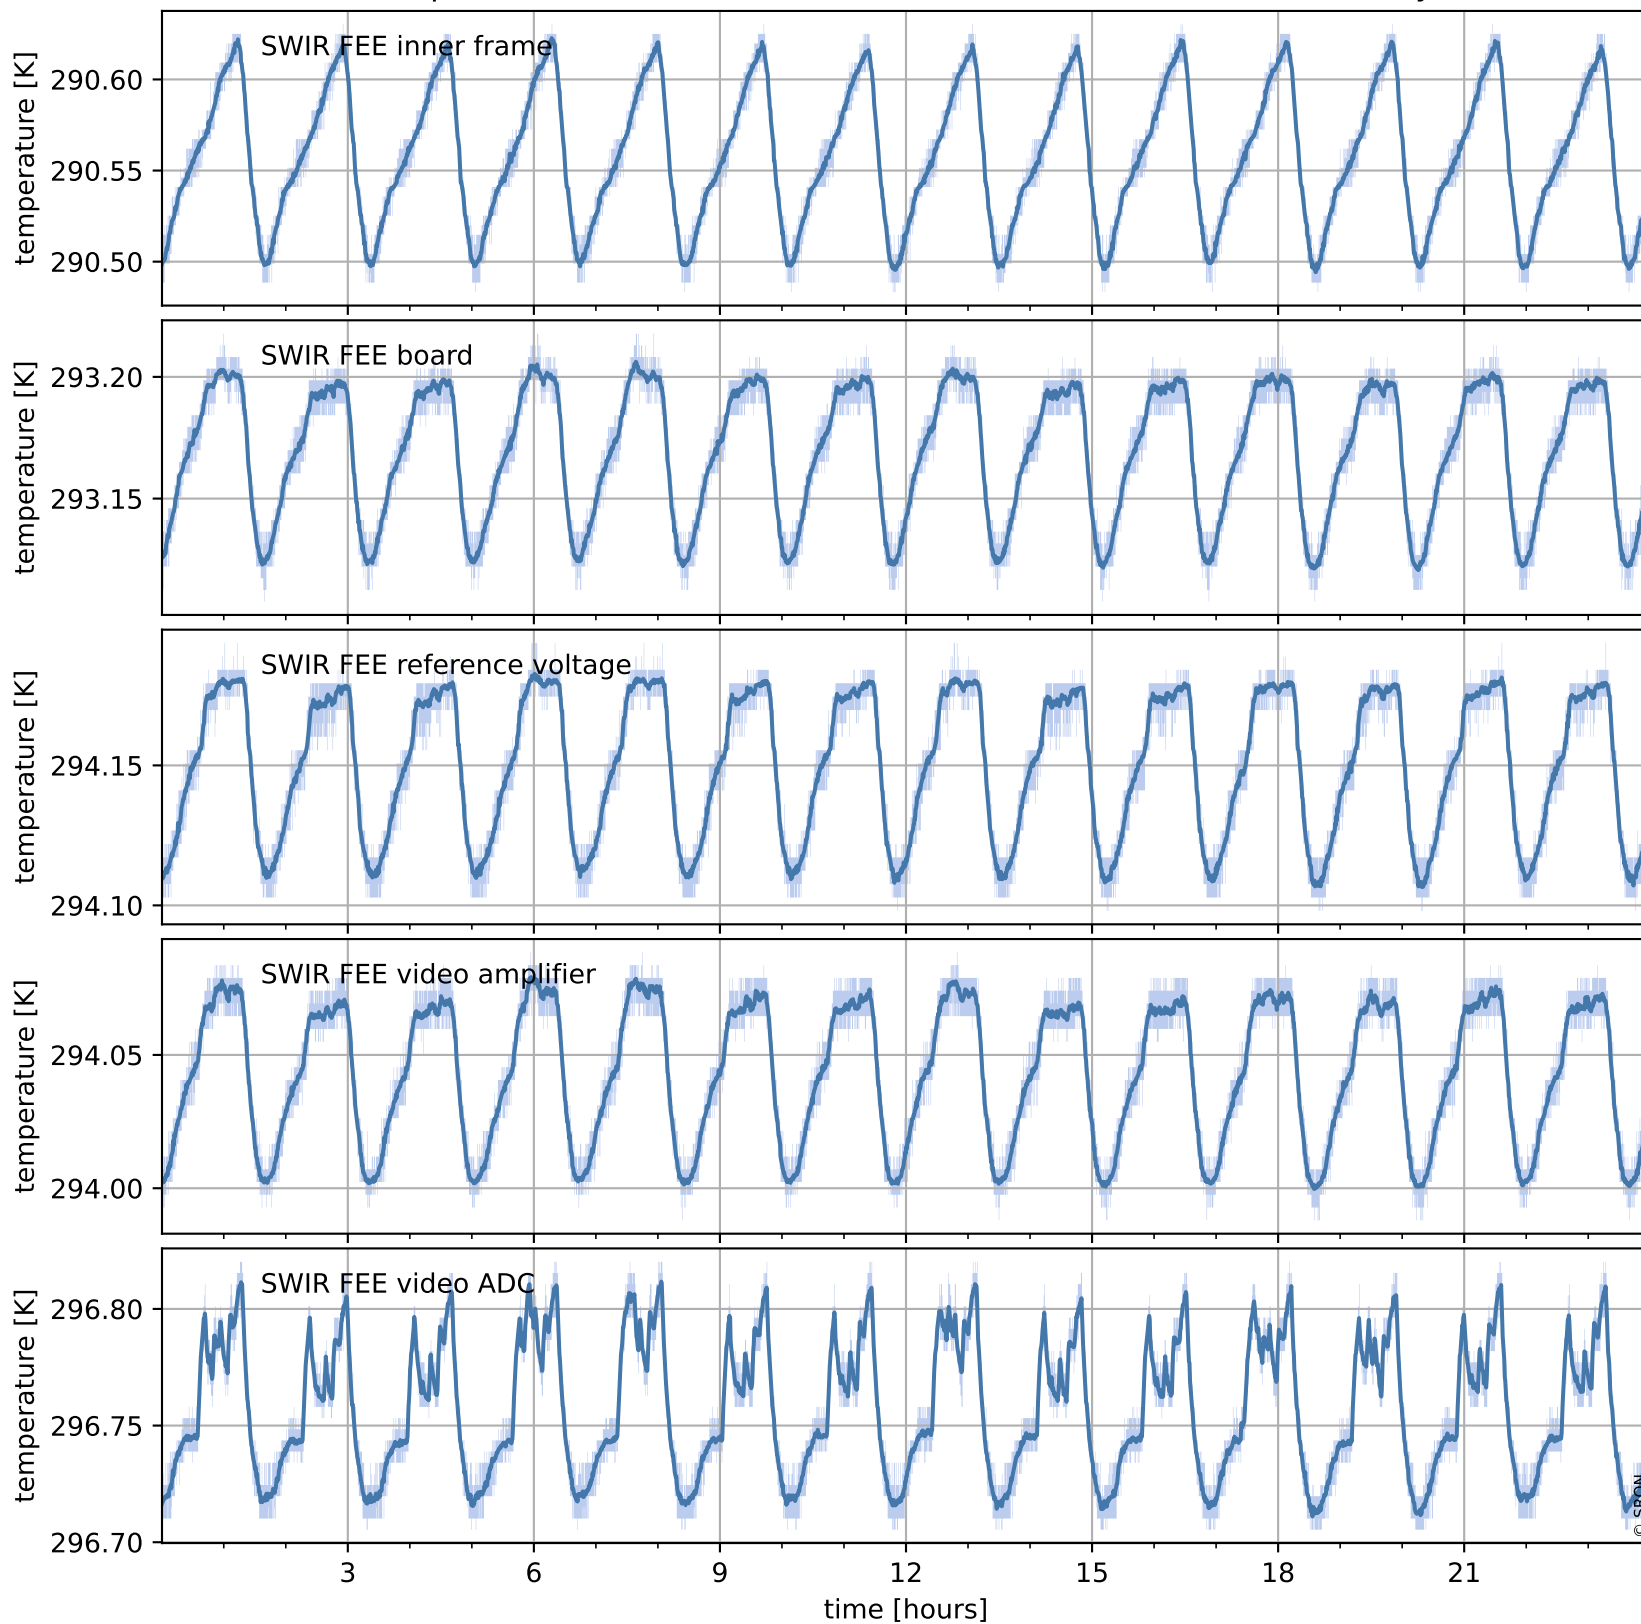

Tropomi SWIR housekeeping data

orbits : [30484, 30497]
coverage : 2023-09-01 / 2023-09-02
created : 2023-09-03T14:21:05

Temperature of sensors at the SWIR front-end electronics (one day)