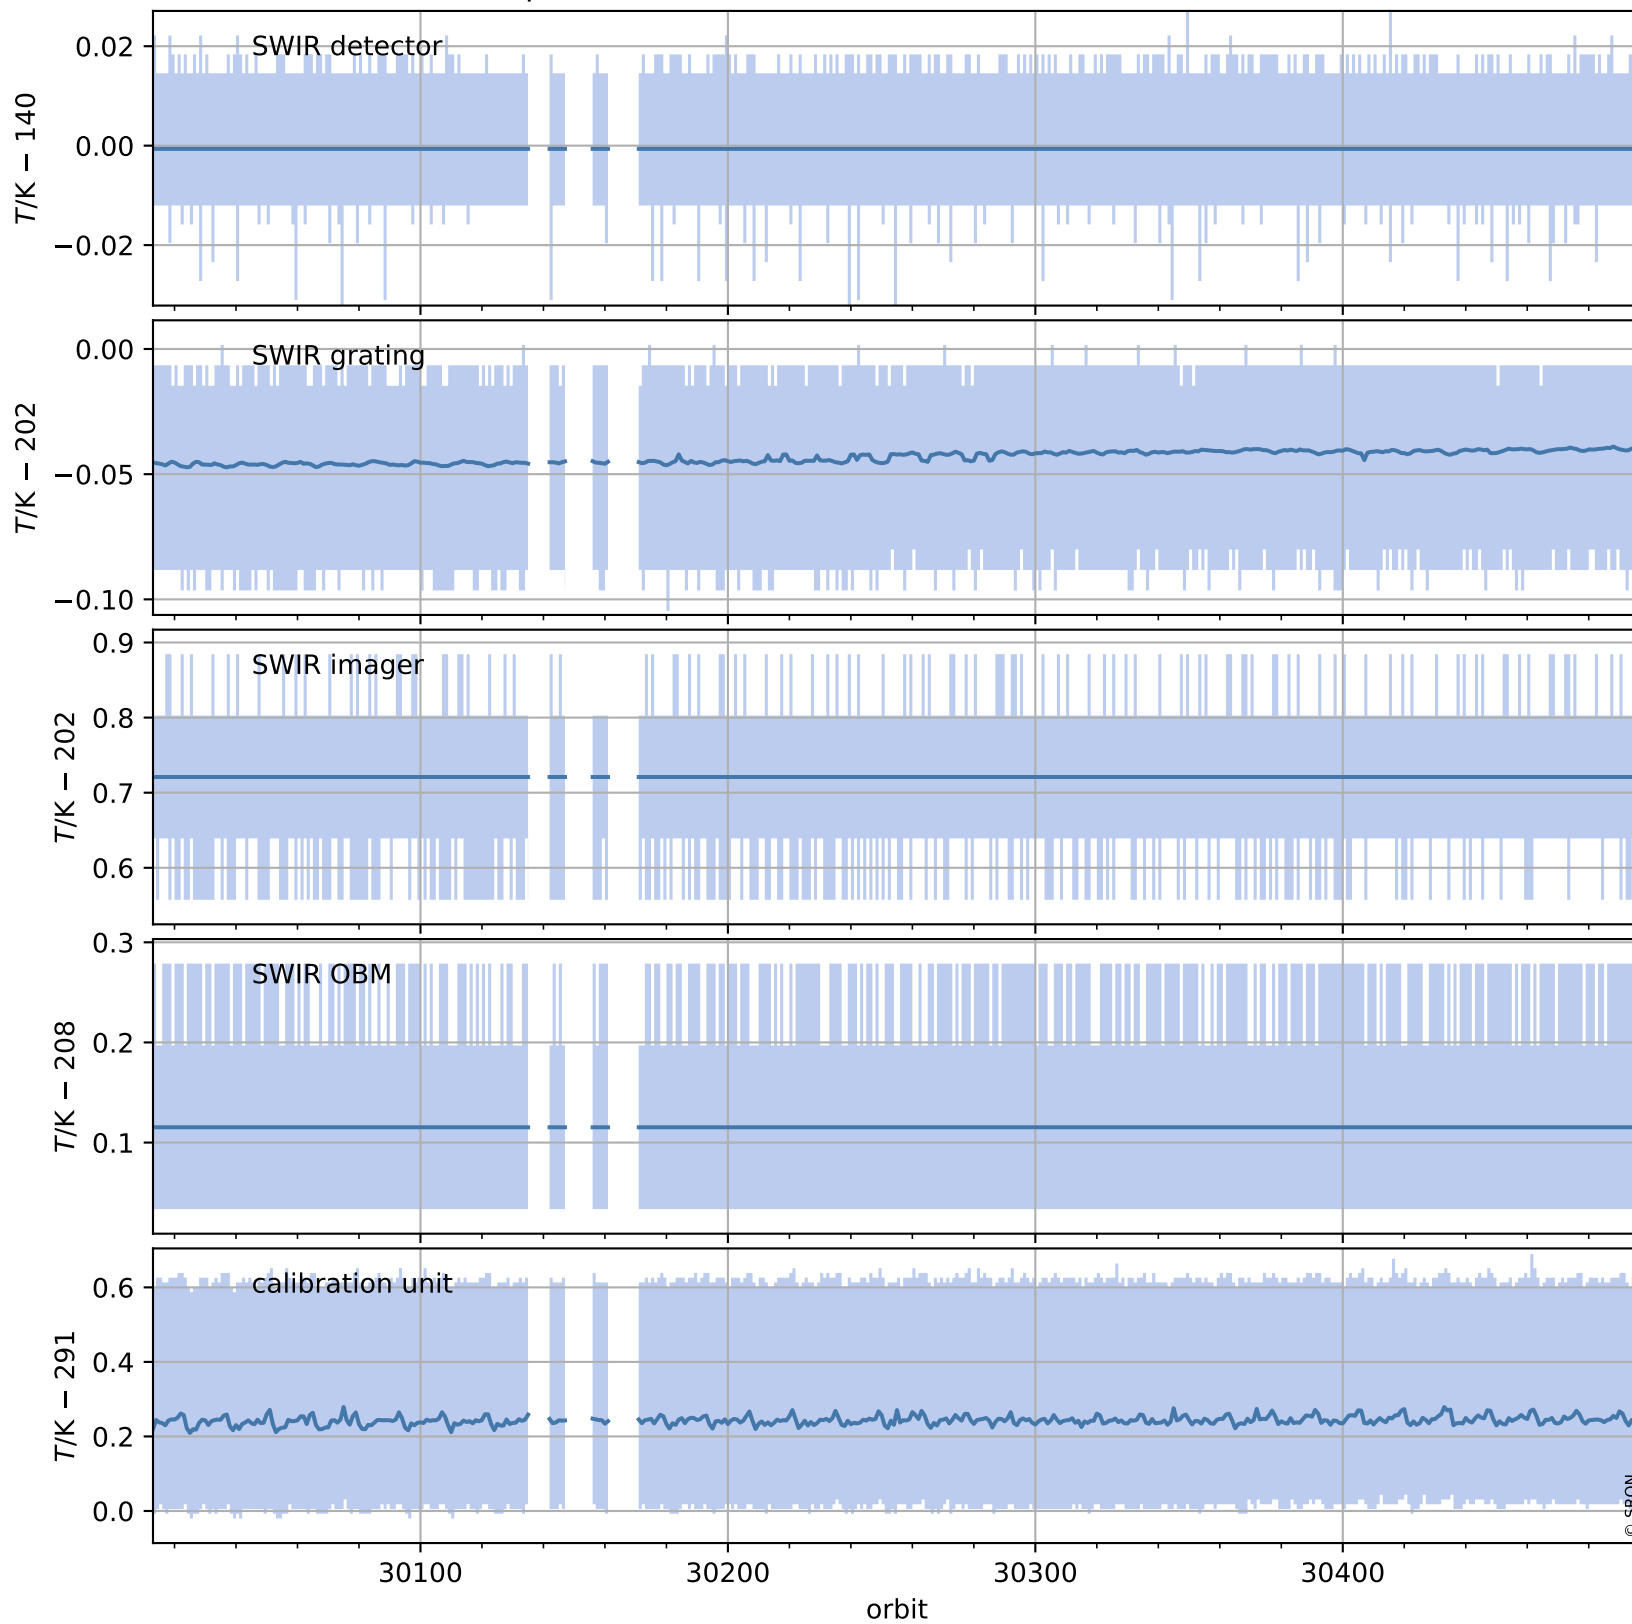

Tropomi SWIR housekeeping data

orbits : [30484, 30497]
coverage : 2023-09-01 / 2023-09-02
created : 2023-09-03T14:21:03

Temperature of sensors relevant for SWIR (one day)

Tropomi SWIR housekeeping data

orbits : [30013, 30497]
coverage : 2023-07-29 / 2023-09-02
created : 2023-09-03T14:21:04

Temperature of sensors relevant for SWIR (last month)

Tropomi SWIR housekeeping data

orbits : [30484, 30497]
coverage : 2023-09-01 / 2023-09-02
created : 2023-09-03T14:21:04

Current and duty cycle of 3 heaters relevant for SWIR (one day)

Tropomi SWIR housekeeping data

orbits : [30013, 30497]
coverage : 2023-07-29 / 2023-09-02
created : 2023-09-03T14:21:05

Current and duty cycle of 3 heaters relevant for SWIR (last month)

Tropomi SWIR housekeeping data

orbits : [30484, 30497]
coverage : 2023-09-01 / 2023-09-02
created : 2023-09-03T14:21:05

Temperature of sensors at the SWIR front-end electronics (one day)

Tropomi SWIR housekeeping data

orbits : [30013, 30497]
coverage : 2023-07-29 / 2023-09-02
created : 2023-09-03T14:21:05