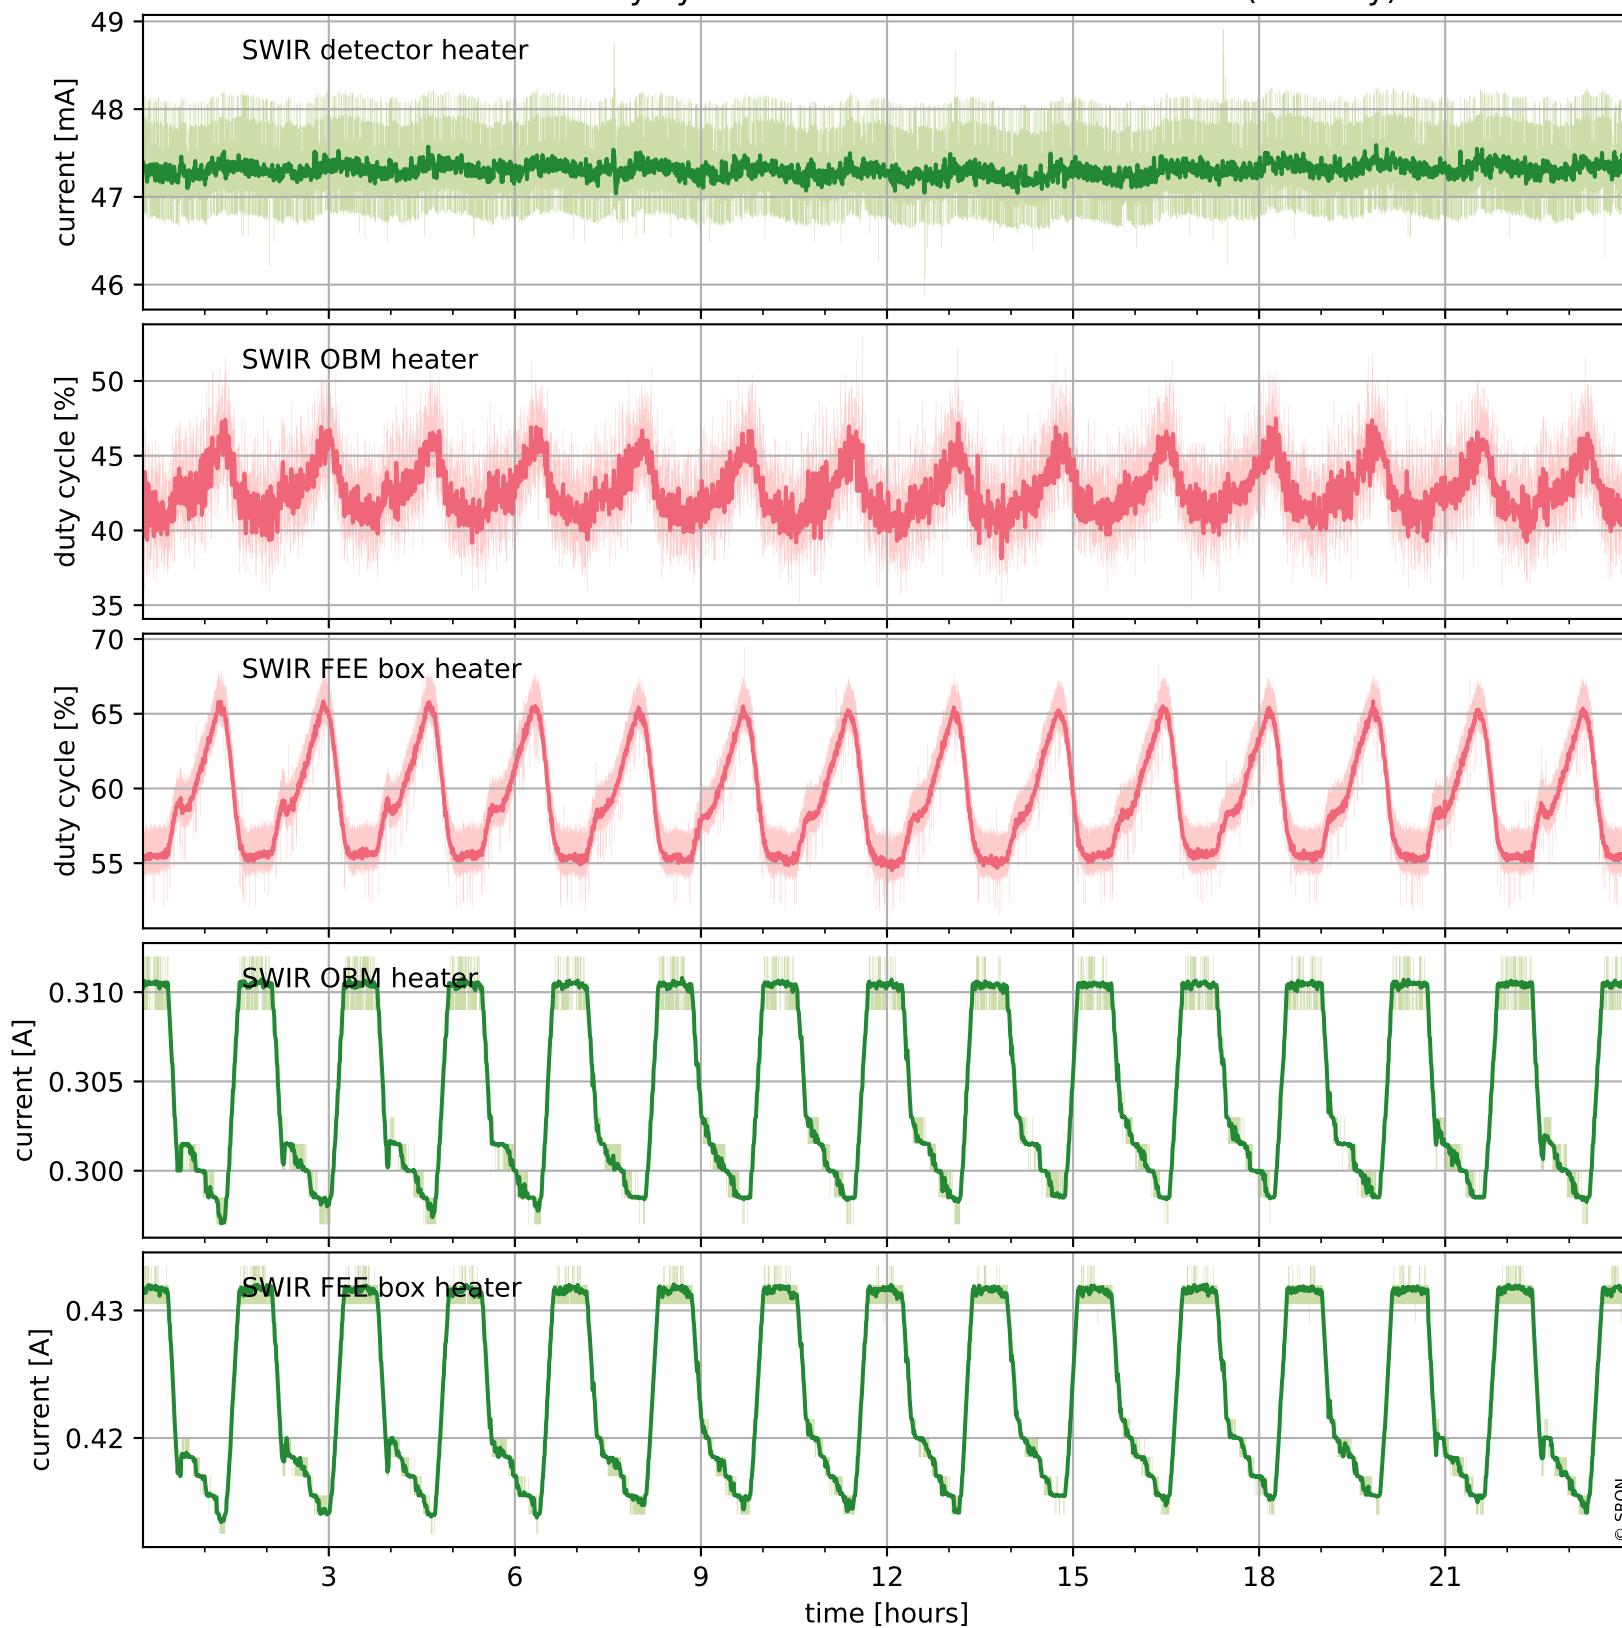

Tropomi SWIR housekeeping data

orbits : [30484, 30497]
coverage : 2023-09-01 / 2023-09-02
created : 2023-09-03T14:21:03

Temperature of sensors relevant for SWIR (one day)

Tropomi SWIR housekeeping data

orbits : [30013, 30497]
coverage : 2023-07-29 / 2023-09-02
created : 2023-09-03T14:21:04

Temperature of sensors relevant for SWIR (last month)

Tropomi SWIR housekeeping data

orbits : [30484, 30497]
coverage : 2023-09-01 / 2023-09-02
created : 2023-09-03T14:21:04

Current and duty cycle of 3 heaters relevant for SWIR (one day)

Tropomi SWIR housekeeping data

orbits : [30013, 30497]
coverage : 2023-07-29 / 2023-09-02
created : 2023-09-03T14:21:05

Current and duty cycle of 3 heaters relevant for SWIR (last month)

Tropomi SWIR housekeeping data