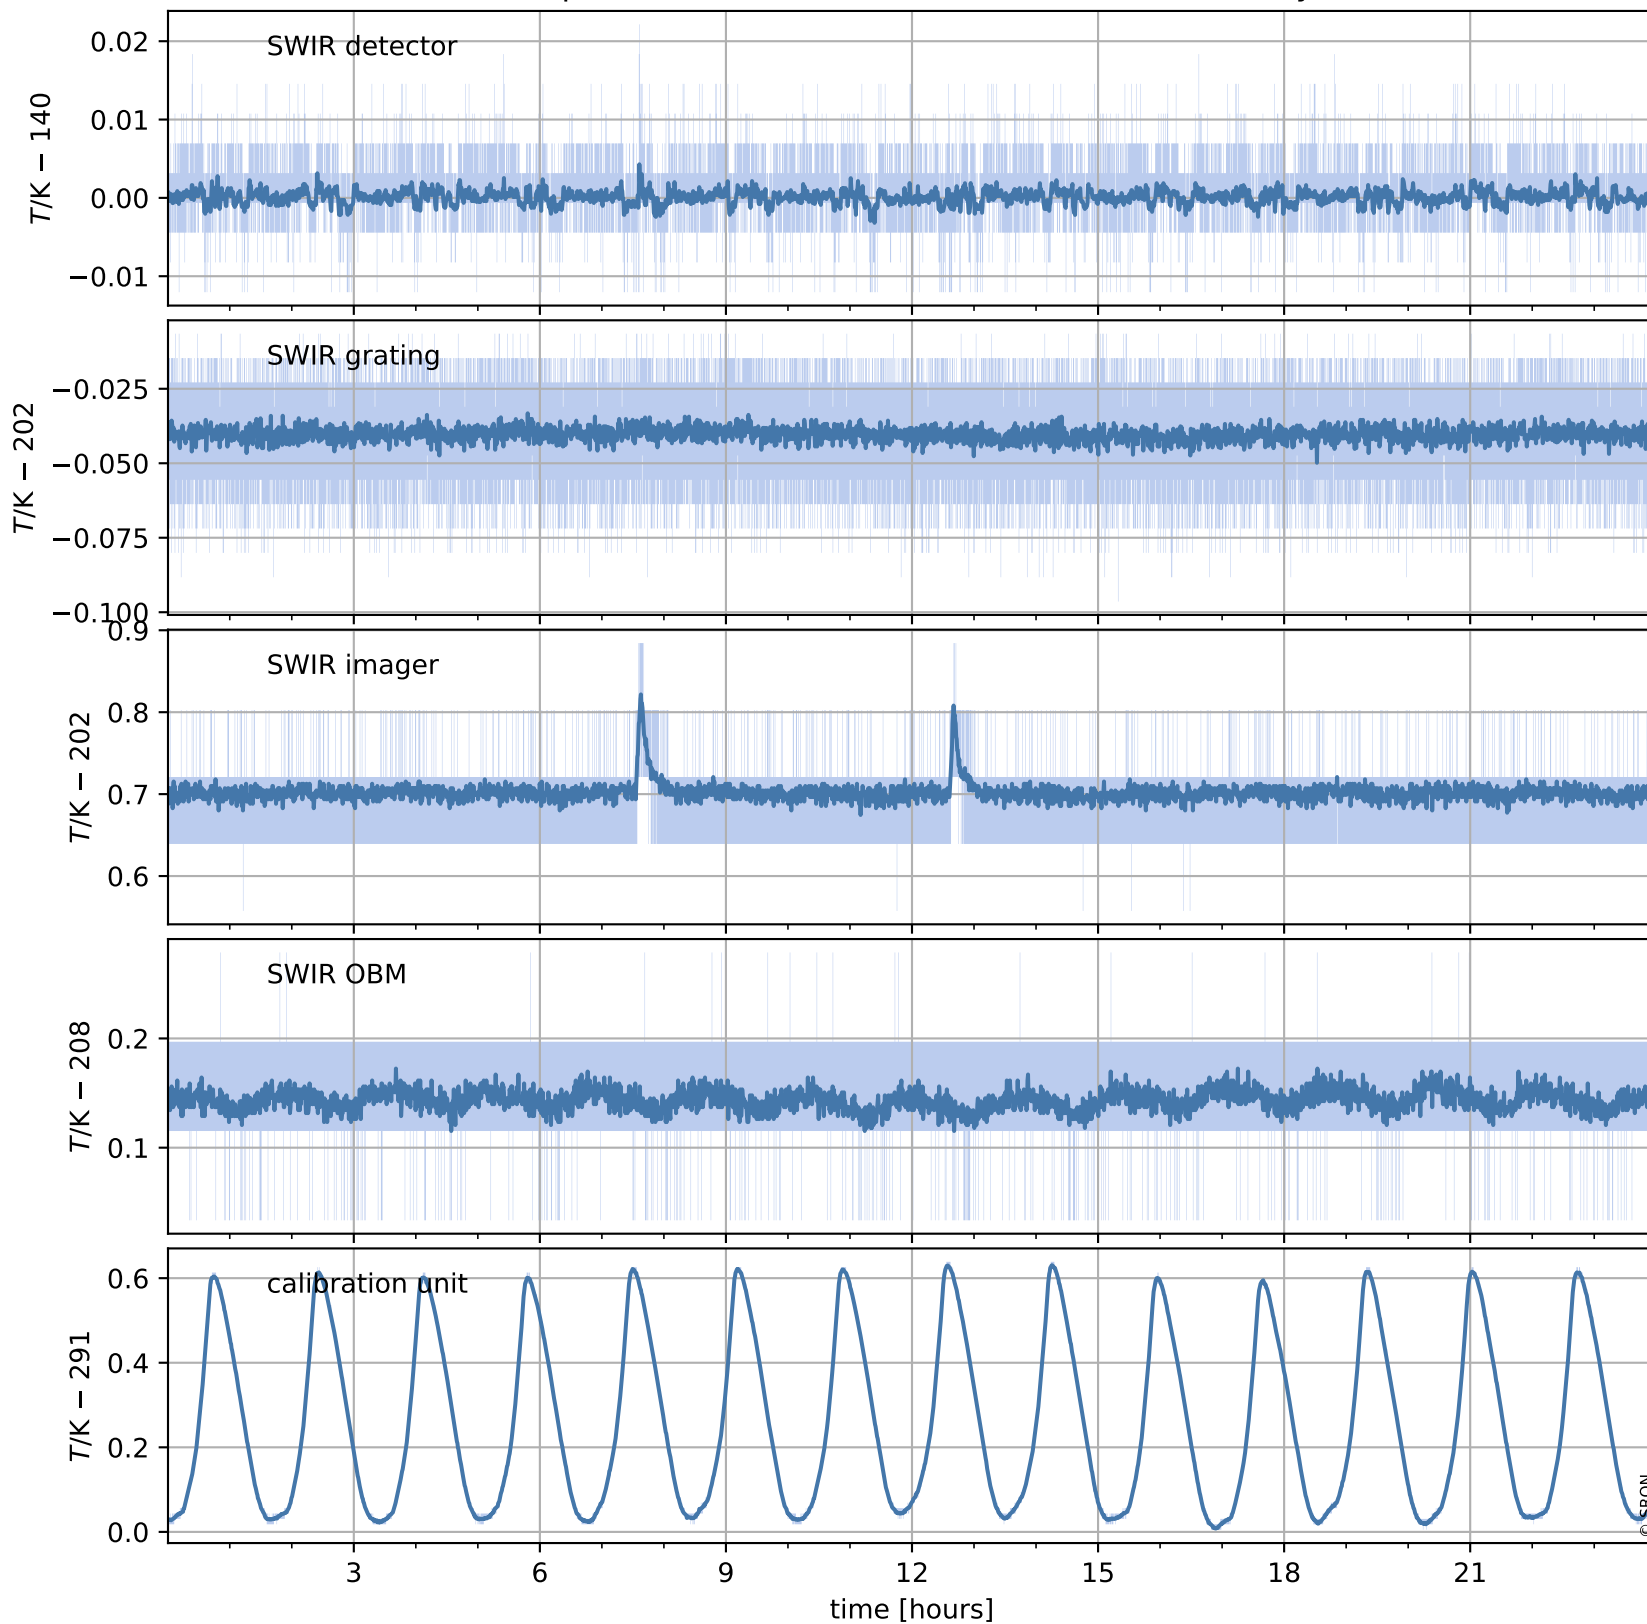

Tropomi SWIR housekeeping data

orbits : [30484, 30497]
coverage : 2023-09-01 / 2023-09-02
created : 2023-09-03T14:21:03

Temperature of sensors relevant for SWIR (one day)

Tropomi SWIR housekeeping data

orbits : [30013, 30497]
coverage : 2023-07-29 / 2023-09-02
created : 2023-09-03T14:21:04

Temperature of sensors relevant for SWIR (last month)

Tropomi SWIR housekeeping data

orbits : [30484, 30497]
coverage : 2023-09-01 / 2023-09-02
created : 2023-09-03T14:21:04

Current and duty cycle of 3 heaters relevant for SWIR (one day)