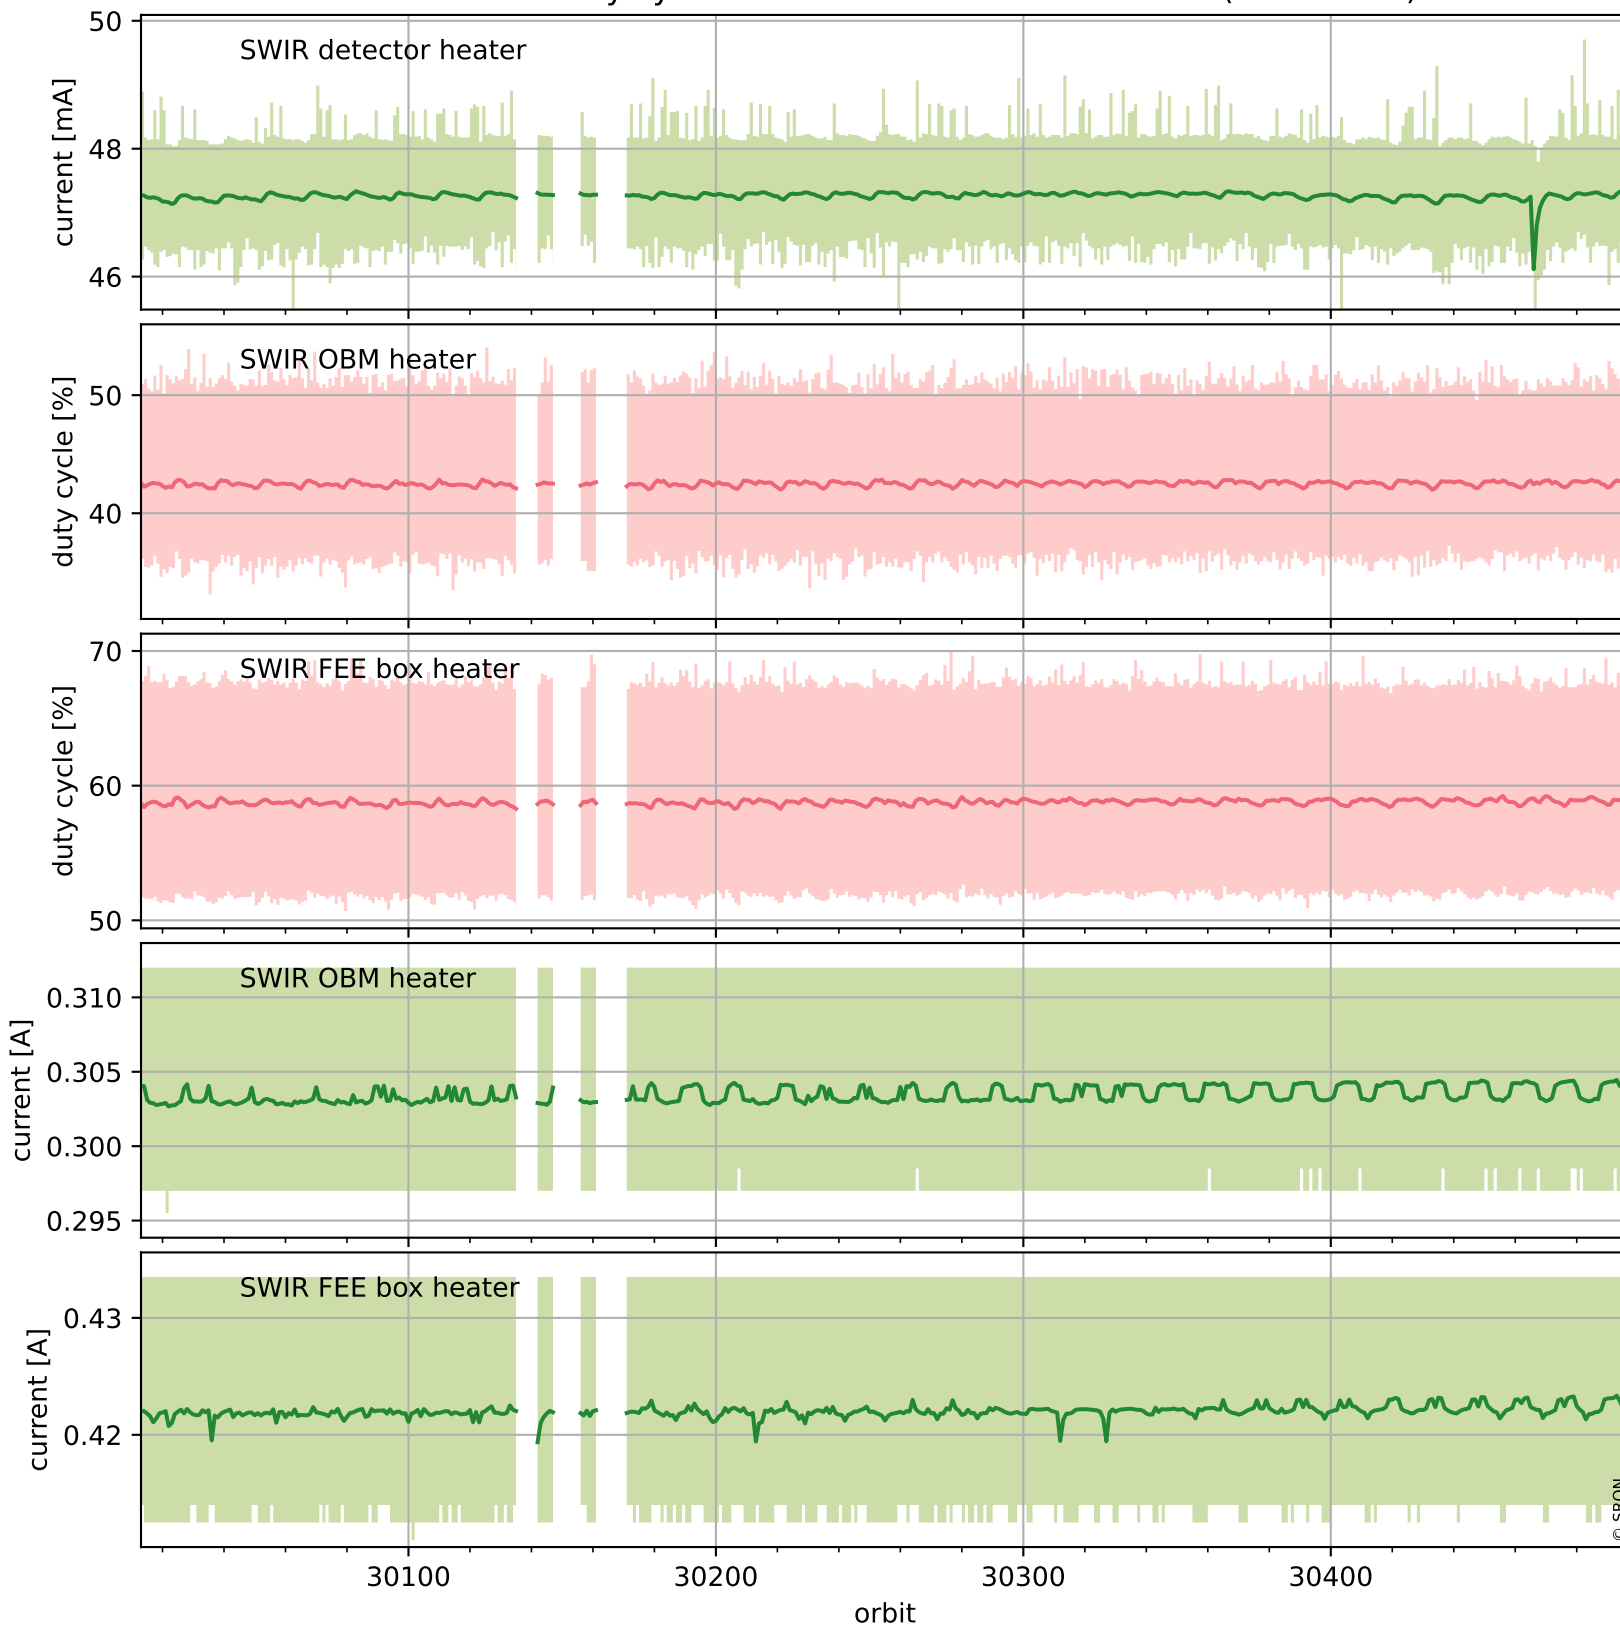

Tropomi SWIR housekeeping data

orbits : [30484, 30497]
coverage : 2023-09-01 / 2023-09-02
created : 2023-09-03T14:21:03

Temperature of sensors relevant for SWIR (one day)

Tropomi SWIR housekeeping data

orbits : [30013, 30497]
coverage : 2023-07-29 / 2023-09-02
created : 2023-09-03T14:21:04

Temperature of sensors relevant for SWIR (last month)

Tropomi SWIR housekeeping data

orbits : [30484, 30497]
coverage : 2023-09-01 / 2023-09-02
created : 2023-09-03T14:21:04

Current and duty cycle of 3 heaters relevant for SWIR (one day)

Tropomi SWIR housekeeping data

orbits : [30013, 30497]
coverage : 2023-07-29 / 2023-09-02
created : 2023-09-03T14:21:05

Current and duty cycle of 3 heaters relevant for SWIR (last month)

Tropomi SWIR housekeeping data

orbits : [30484, 30497]
coverage : 2023-09-01 / 2023-09-02
created : 2023-09-03T14:21:05

Temperature of sensors at the SWIR front-end electronics (one day)

Tropomi SWIR housekeeping data

orbits : [30013, 30497]
coverage : 2023-07-29 / 2023-09-02
created : 2023-09-03T14:21:05