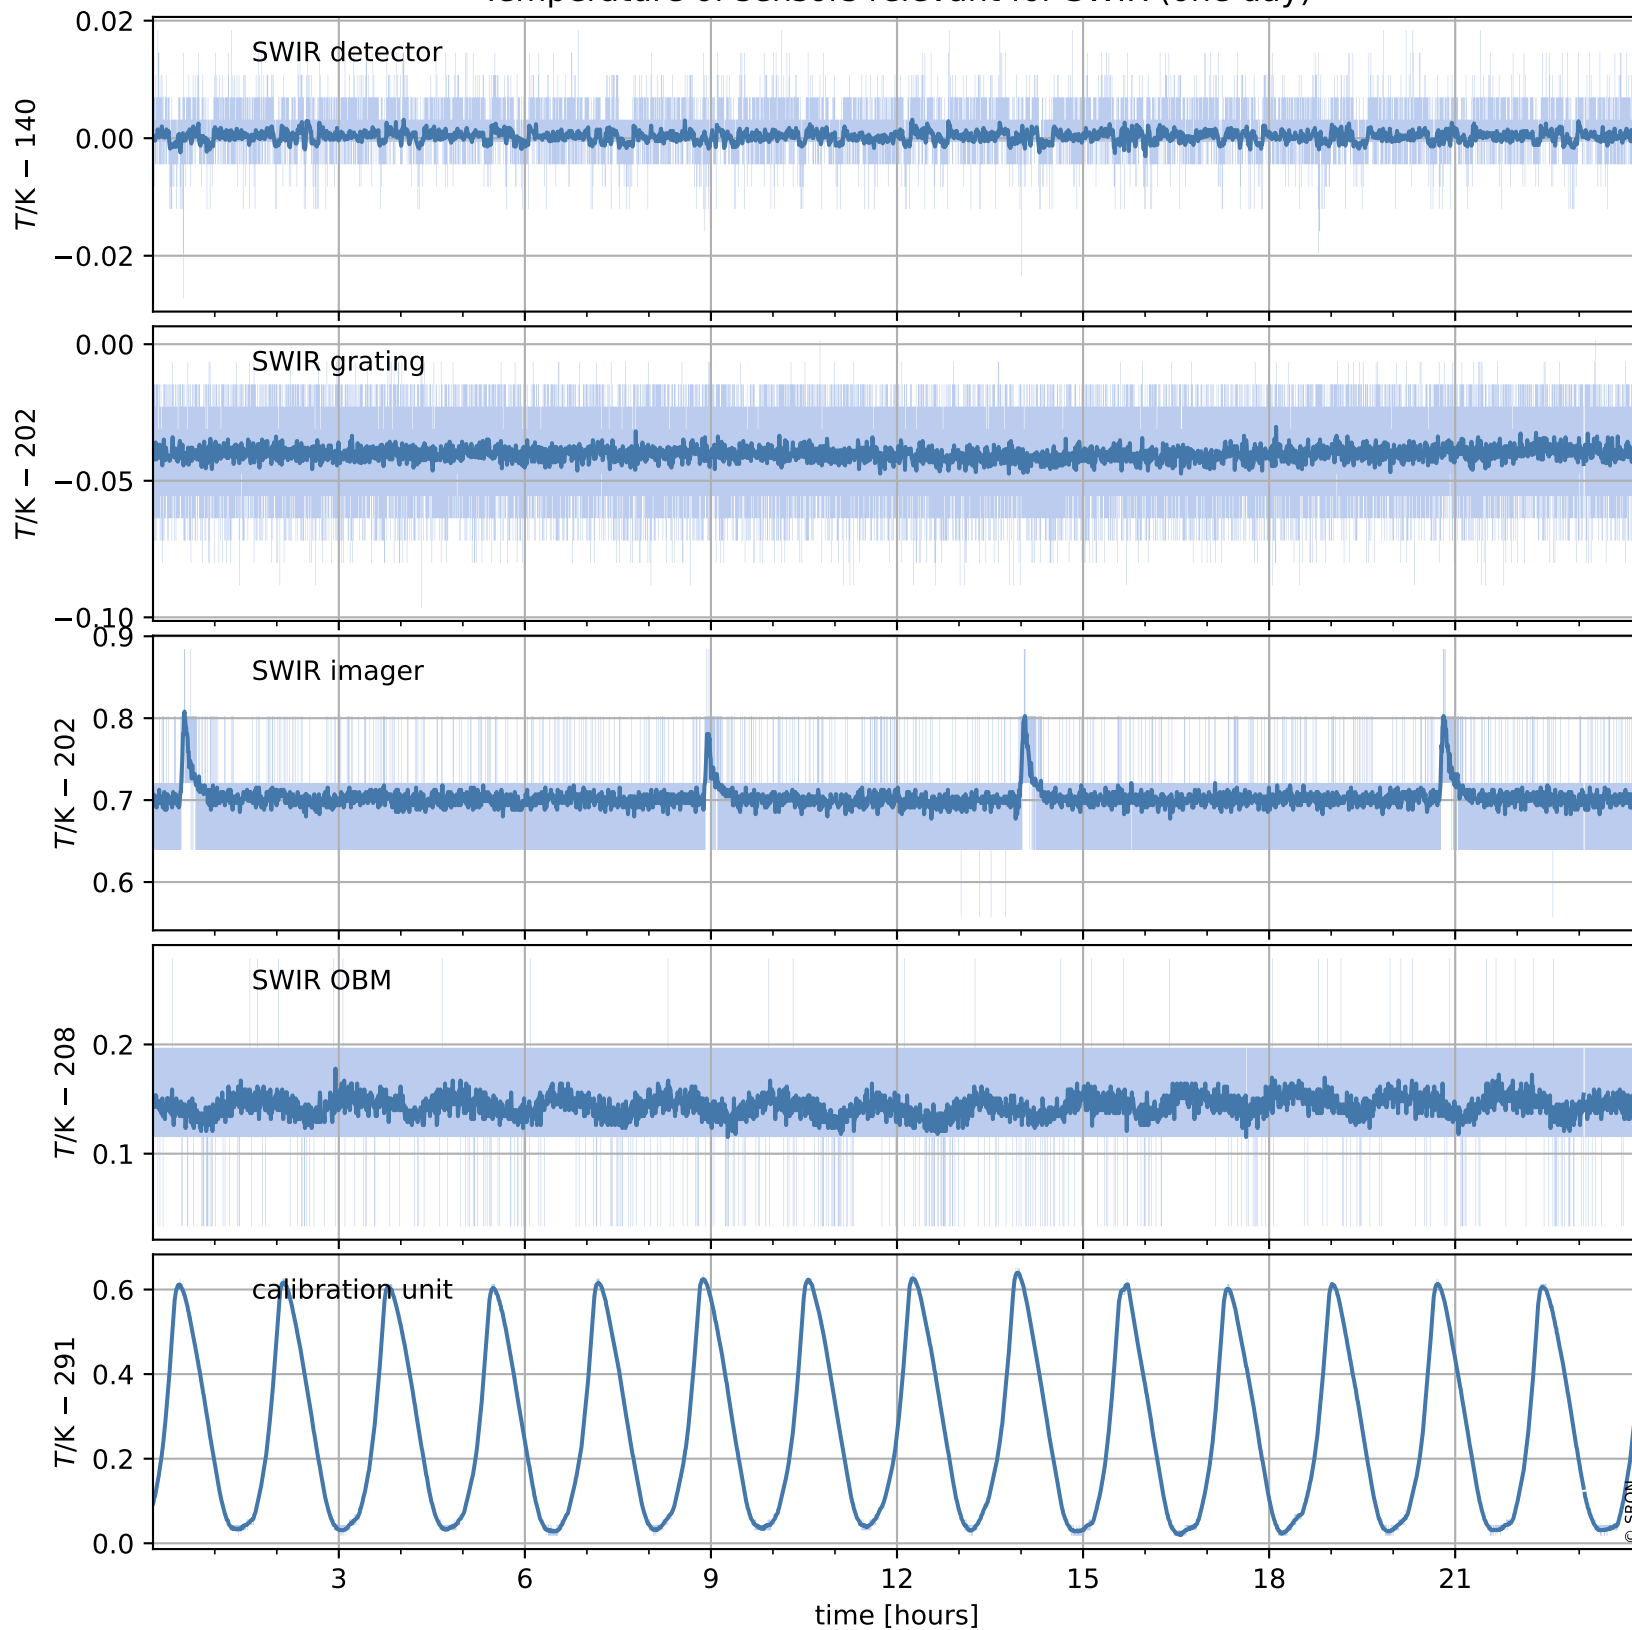

Tropomi SWIR housekeeping data

orbits : [30498, 30511]
coverage : 2023-09-02 / 2023-09-03
created : 2023-09-04T04:21:09

Temperature of sensors relevant for SWIR (one day)

Tropomi SWIR housekeeping data

orbits : [30027, 30511]
coverage : 2023-07-30 / 2023-09-03
created : 2023-09-04T04:21:10

Temperature of sensors relevant for SWIR (last month)

Tropomi SWIR housekeeping data

orbits : [30498, 30511]
coverage : 2023-09-02 / 2023-09-03
created : 2023-09-04T04:21:10

Current and duty cycle of 3 heaters relevant for SWIR (one day)