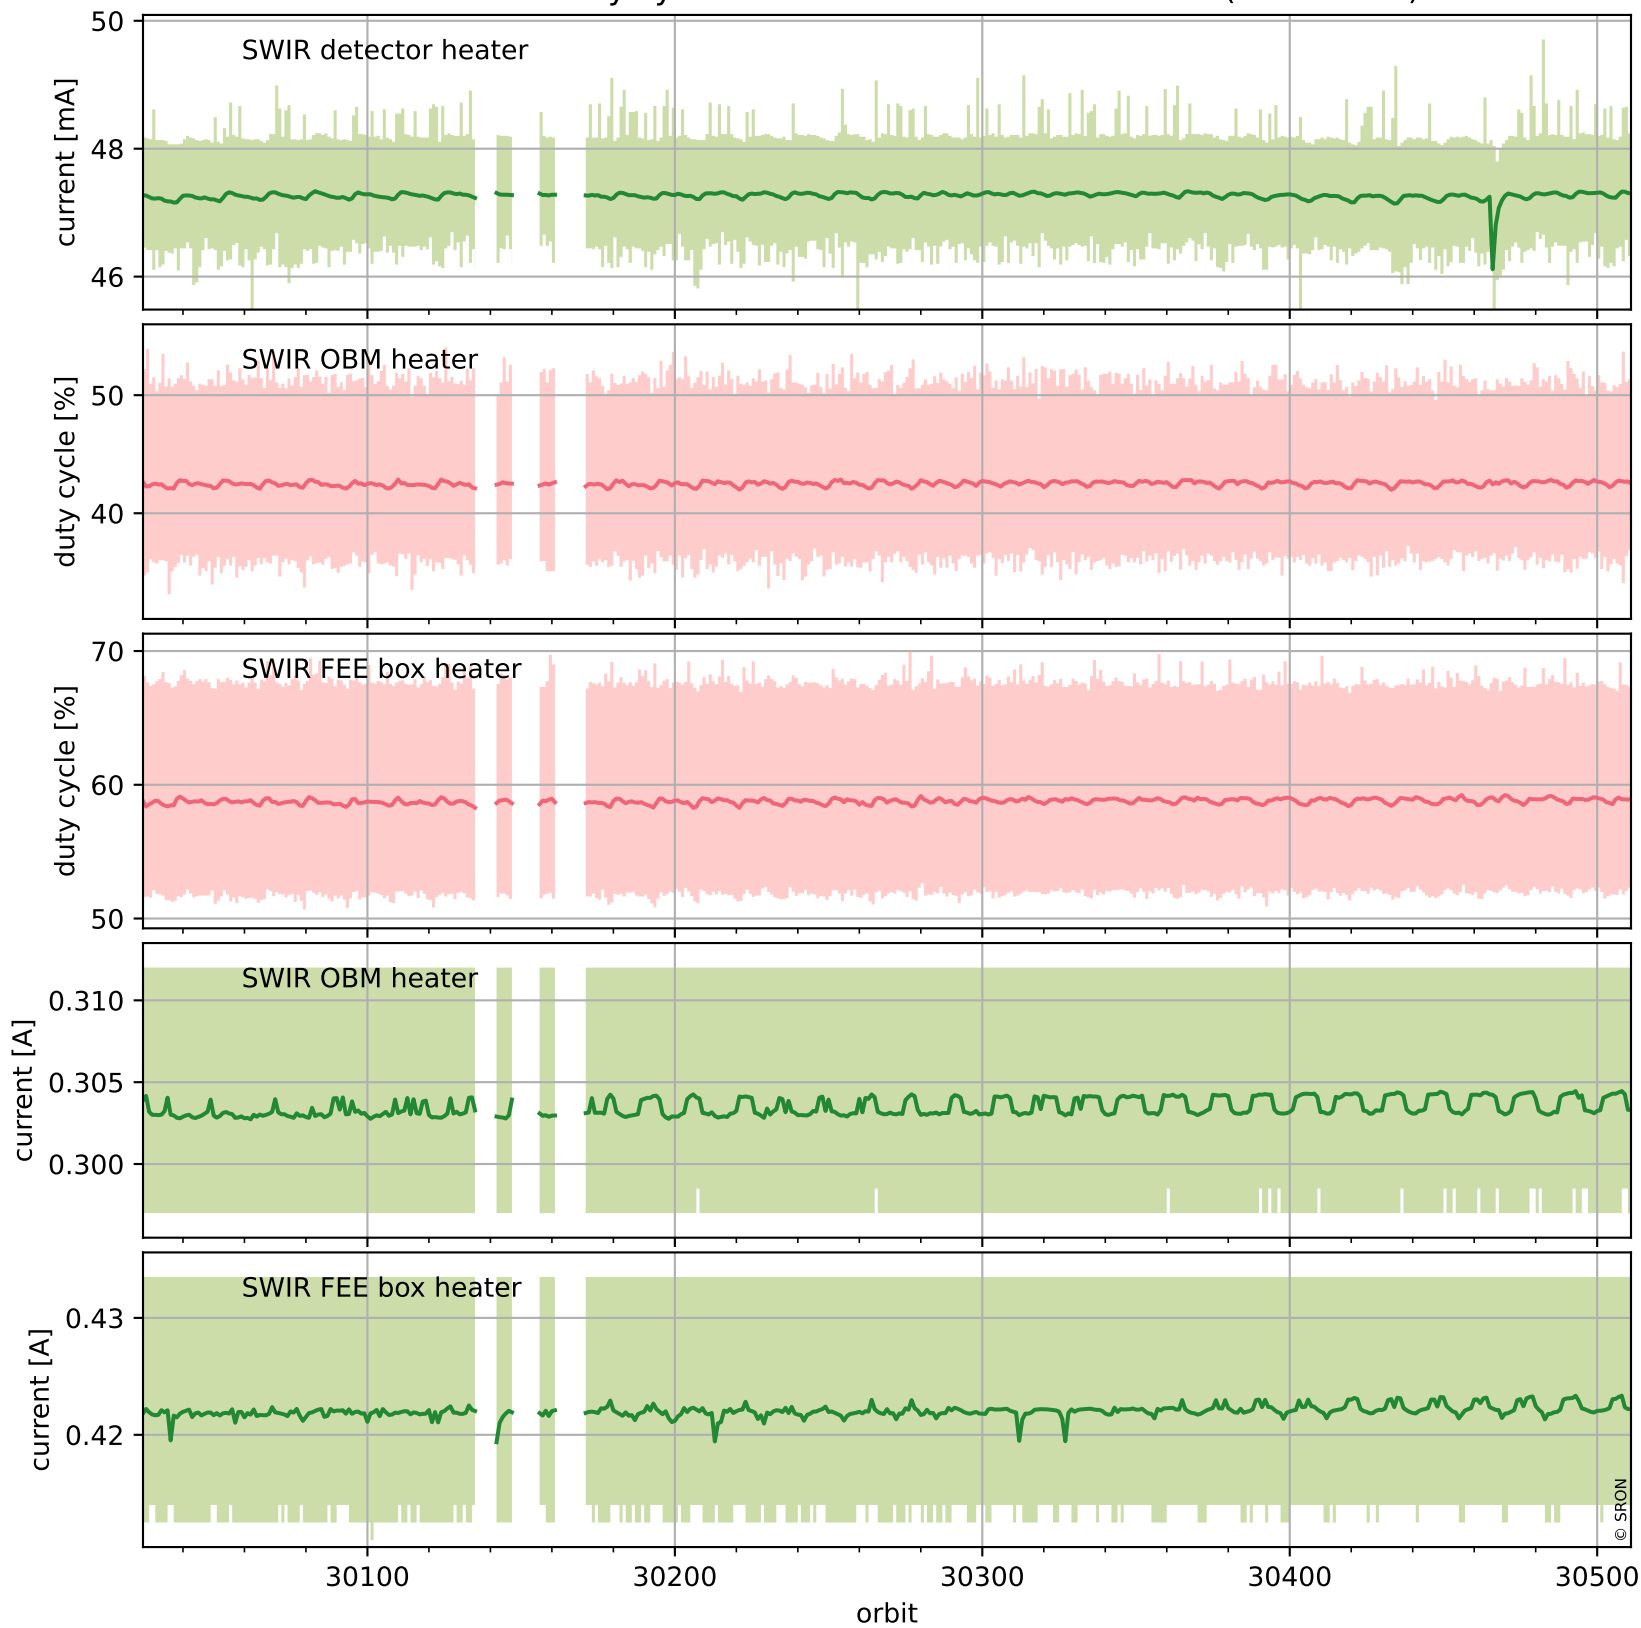

Tropomi SWIR housekeeping data

orbits : [30498, 30511]
coverage : 2023-09-02 / 2023-09-03
created : 2023-09-04T04:21:09

Temperature of sensors relevant for SWIR (one day)

Tropomi SWIR housekeeping data

orbits : [30027, 30511]
coverage : 2023-07-30 / 2023-09-03
created : 2023-09-04T04:21:10

Temperature of sensors relevant for SWIR (last month)

Tropomi SWIR housekeeping data

orbits : [30498, 30511]
coverage : 2023-09-02 / 2023-09-03
created : 2023-09-04T04:21:10

Current and duty cycle of 3 heaters relevant for SWIR (one day)

Tropomi SWIR housekeeping data

orbits : [30027, 30511]
coverage : 2023-07-30 / 2023-09-03
created : 2023-09-04T04:21:11

Current and duty cycle of 3 heaters relevant for SWIR (last month)

Tropomi SWIR housekeeping data

orbits : [30498, 30511]
coverage : 2023-09-02 / 2023-09-03
created : 2023-09-04T04:21:11

Temperature of sensors at the SWIR front-end electronics (one day)

Tropomi SWIR housekeeping data

orbits : [30027, 30511]
coverage : 2023-07-30 / 2023-09-03
created : 2023-09-04T04:21:11