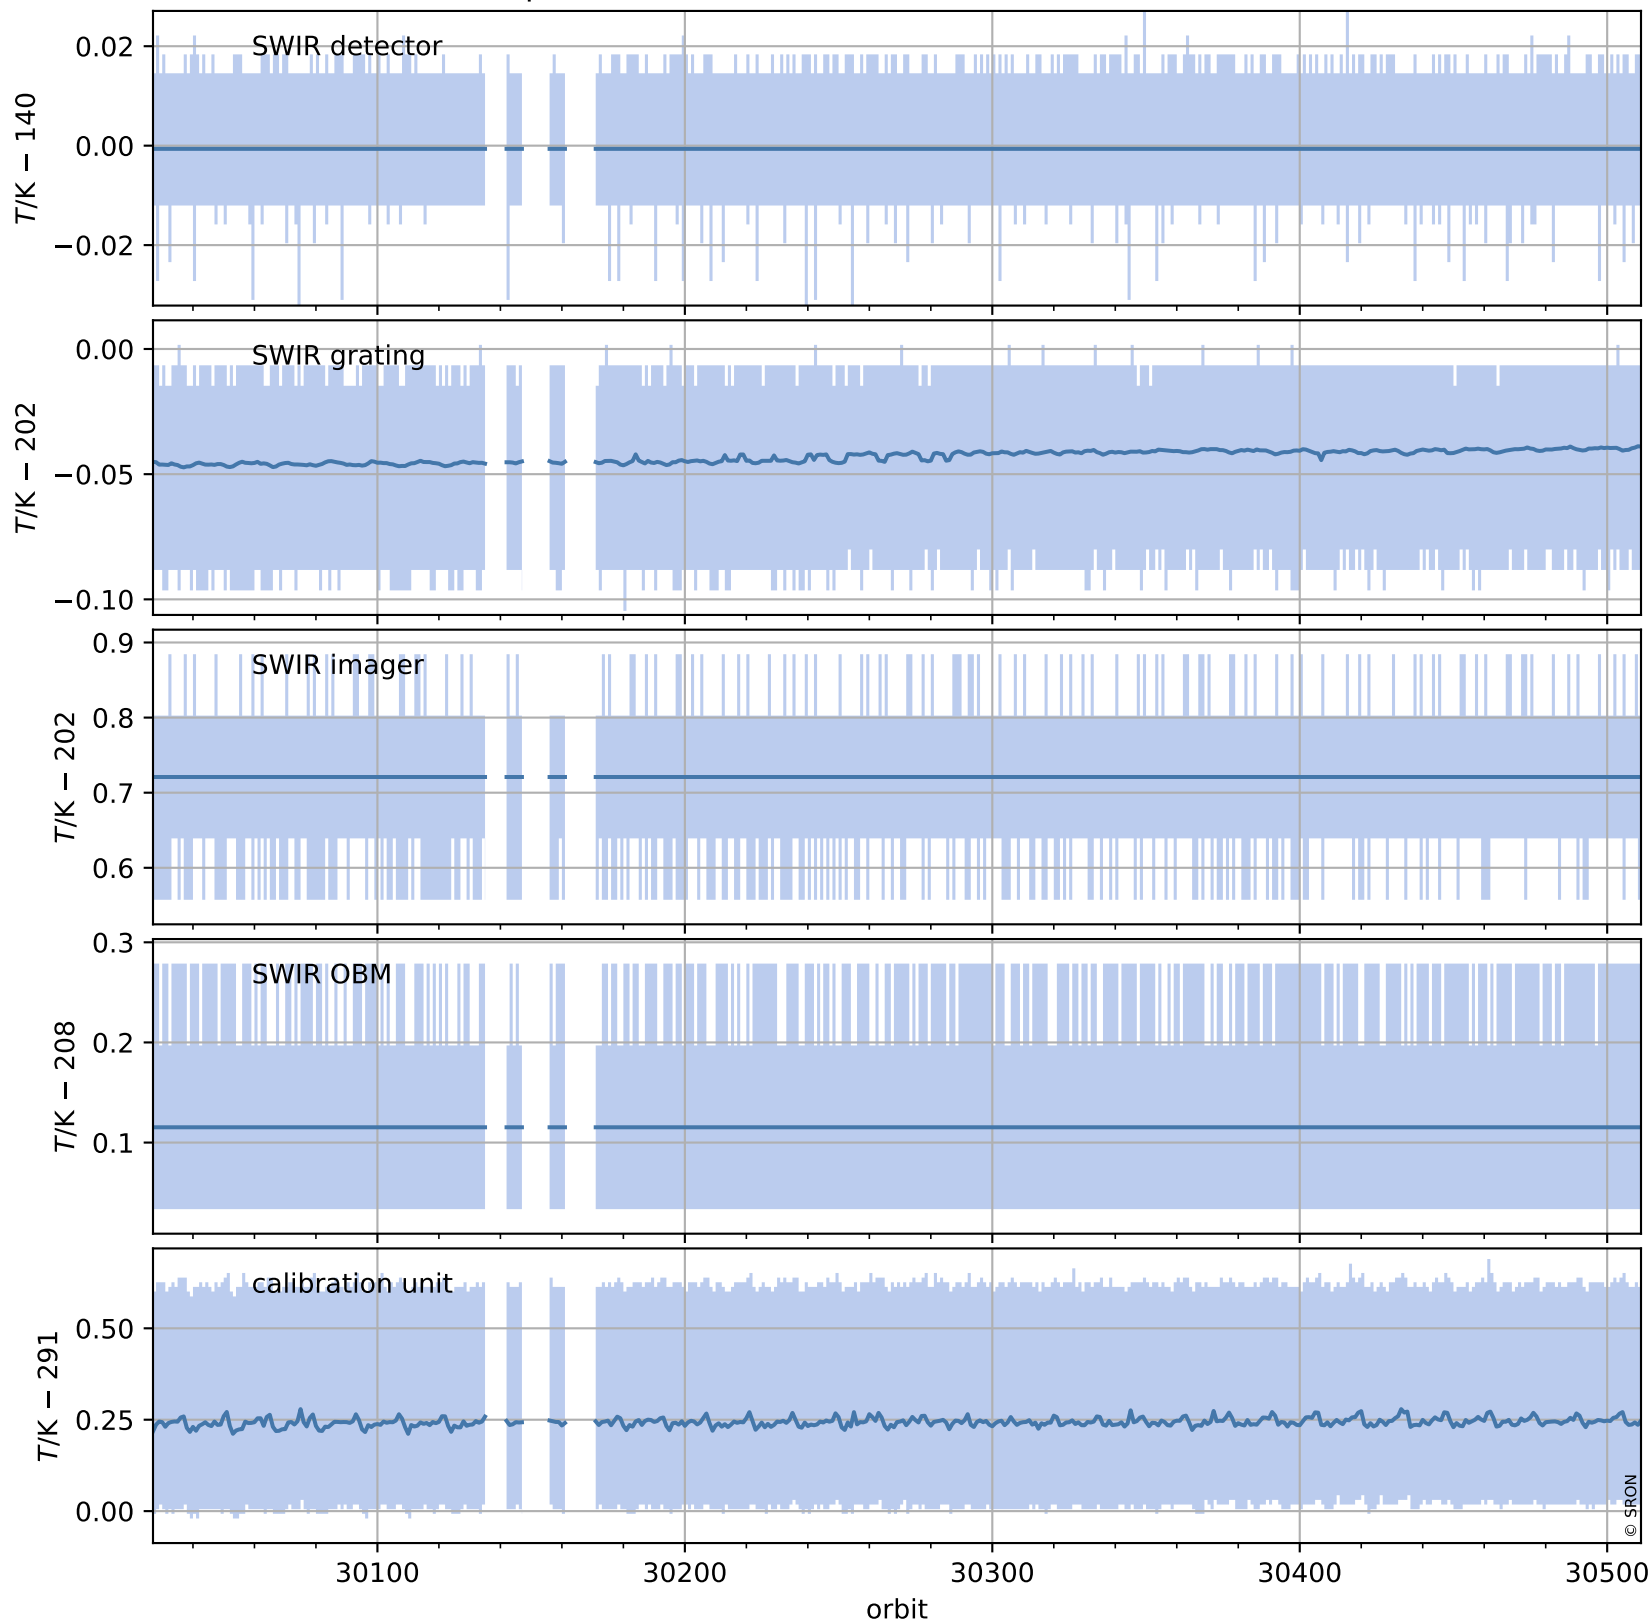

Tropomi SWIR housekeeping data

orbits : [30498, 30511]
coverage : 2023-09-02 / 2023-09-03
created : 2023-09-04T04:21:09

Temperature of sensors relevant for SWIR (one day)

Tropomi SWIR housekeeping data

orbits : [30027, 30511]
coverage : 2023-07-30 / 2023-09-03
created : 2023-09-04T04:21:10

Temperature of sensors relevant for SWIR (last month)

Tropomi SWIR housekeeping data

orbits : [30498, 30511]
coverage : 2023-09-02 / 2023-09-03
created : 2023-09-04T04:21:10

Current and duty cycle of 3 heaters relevant for SWIR (one day)

Tropomi SWIR housekeeping data

orbits : [30027, 30511]
coverage : 2023-07-30 / 2023-09-03
created : 2023-09-04T04:21:11

Current and duty cycle of 3 heaters relevant for SWIR (last month)

Tropomi SWIR housekeeping data

orbits : [30498, 30511]
coverage : 2023-09-02 / 2023-09-03
created : 2023-09-04T04:21:11

Temperature of sensors at the SWIR front-end electronics (one day)

Tropomi SWIR housekeeping data

orbits : [30027, 30511]
coverage : 2023-07-30 / 2023-09-03
created : 2023-09-04T04:21:11