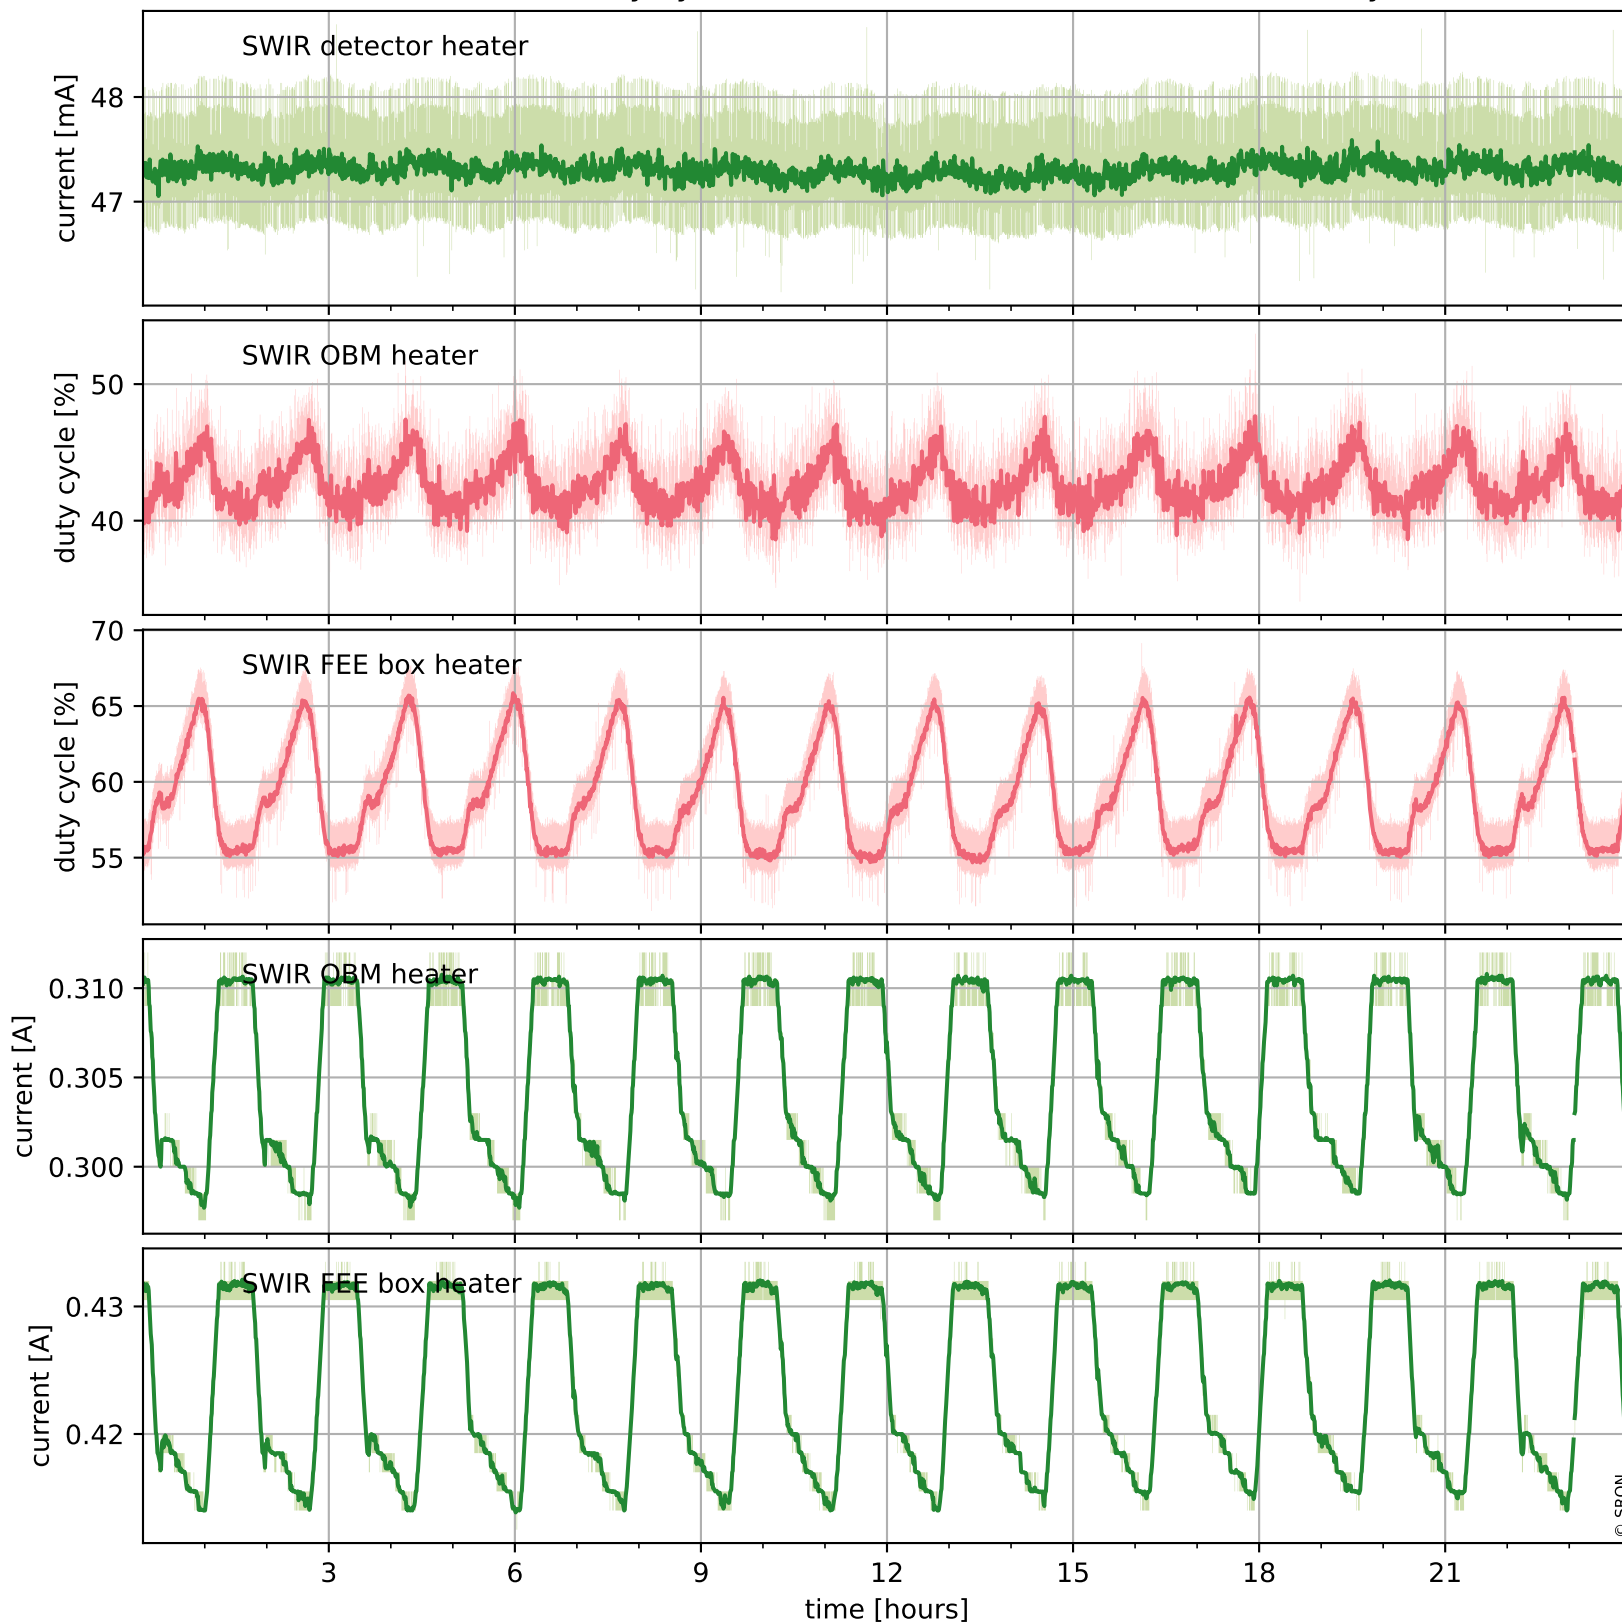

Tropomi SWIR housekeeping data

orbits : [30498, 30511]
coverage : 2023-09-02 / 2023-09-03
created : 2023-09-04T04:21:09

Temperature of sensors relevant for SWIR (one day)

Tropomi SWIR housekeeping data

orbits : [30027, 30511]
coverage : 2023-07-30 / 2023-09-03
created : 2023-09-04T04:21:10

Temperature of sensors relevant for SWIR (last month)

Tropomi SWIR housekeeping data

orbits : [30498, 30511]
coverage : 2023-09-02 / 2023-09-03
created : 2023-09-04T04:21:10

Current and duty cycle of 3 heaters relevant for SWIR (one day)

Tropomi SWIR housekeeping data

orbits : [30027, 30511]
coverage : 2023-07-30 / 2023-09-03
created : 2023-09-04T04:21:11

Current and duty cycle of 3 heaters relevant for SWIR (last month)

Tropomi SWIR housekeeping data