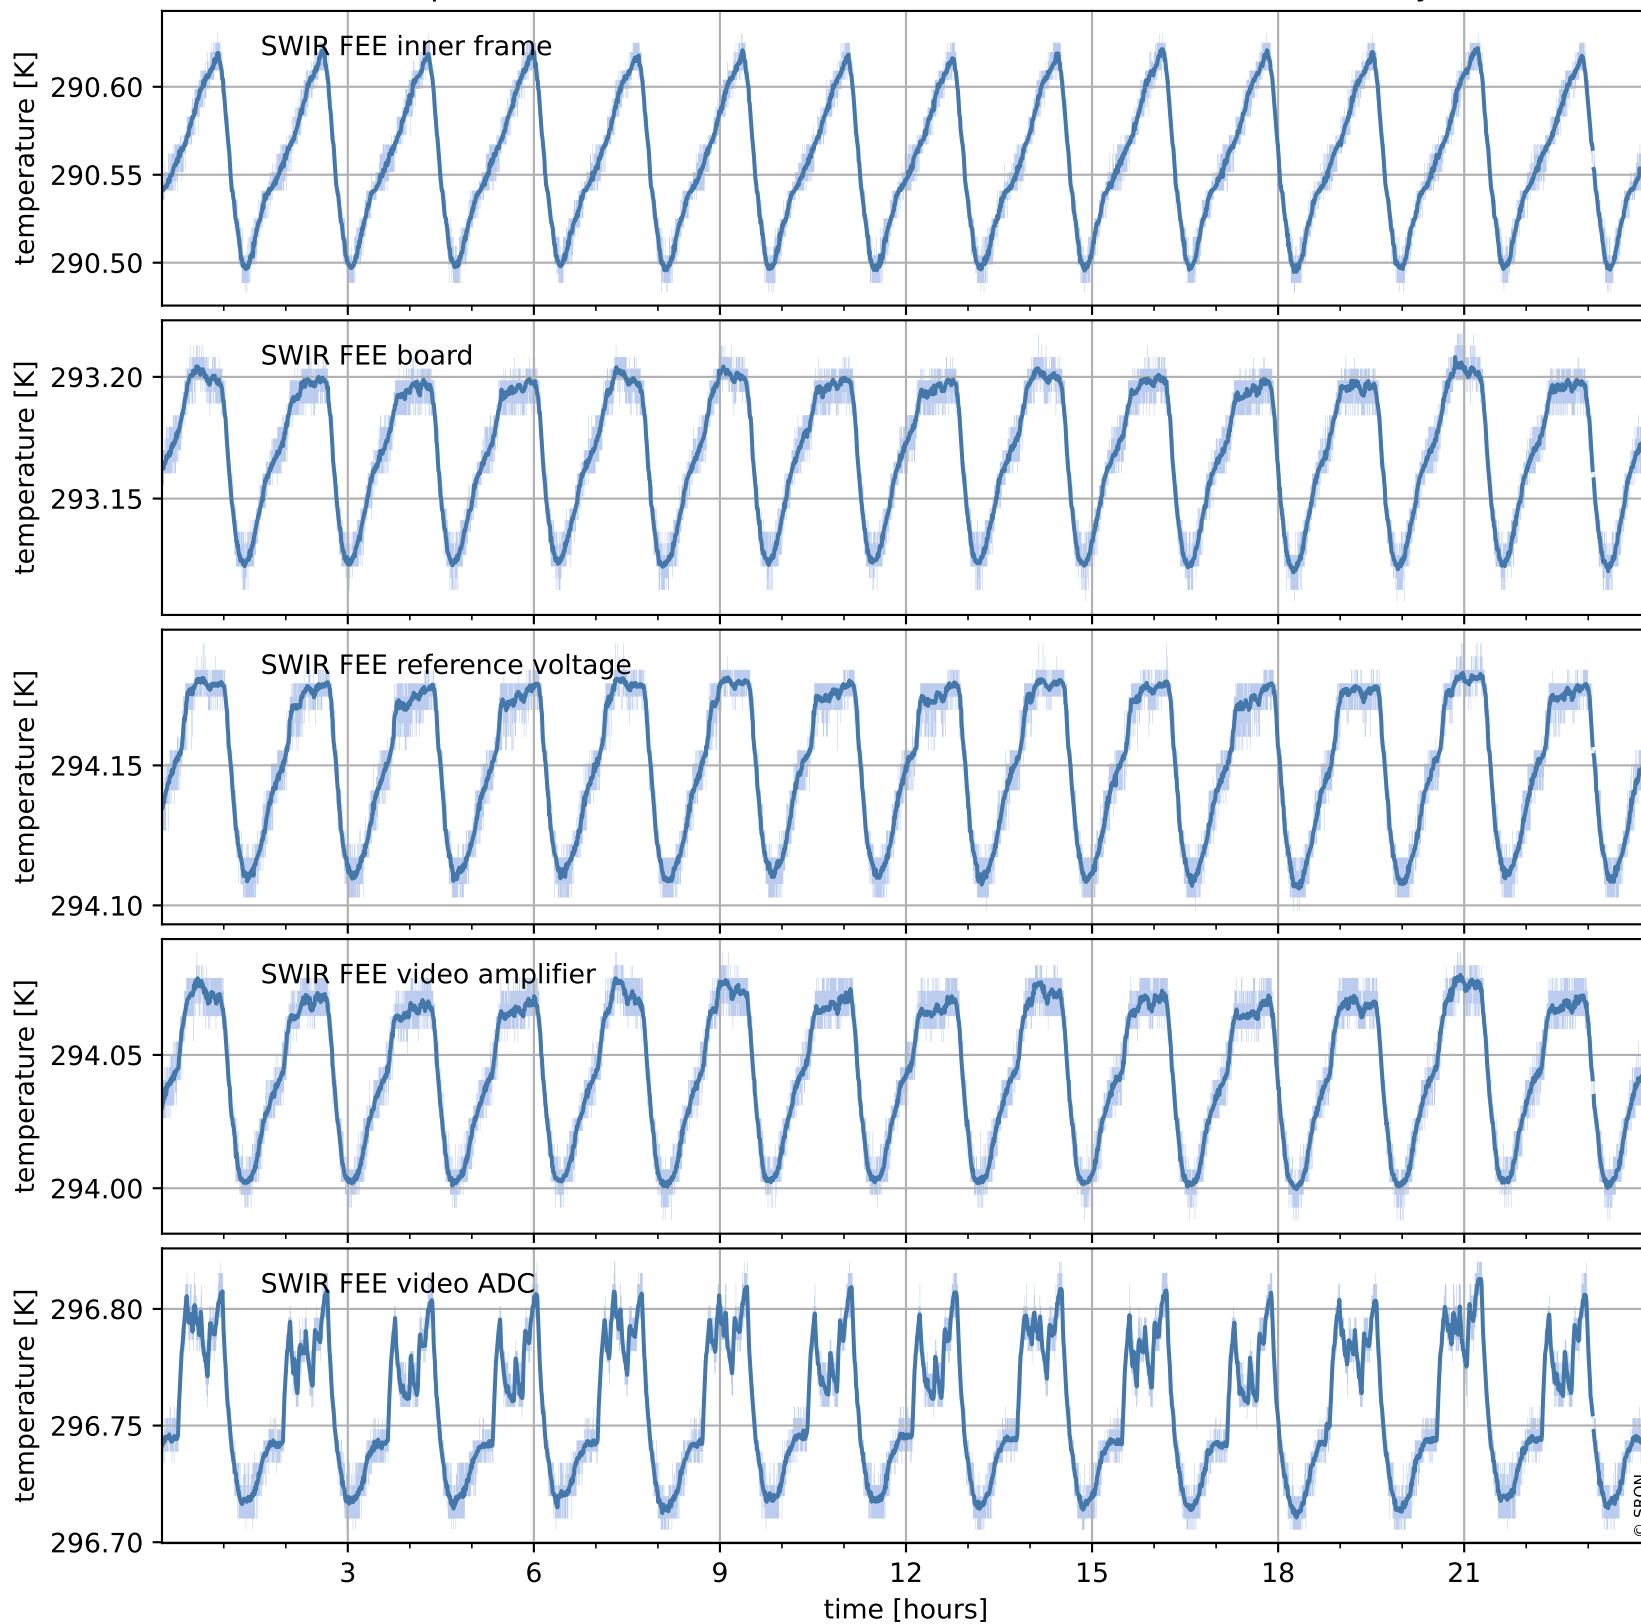

Tropomi SWIR housekeeping data

orbits : [30498, 30511]
coverage : 2023-09-02 / 2023-09-03
created : 2023-09-04T04:21:11

Temperature of sensors at the SWIR front-end electronics (one day)