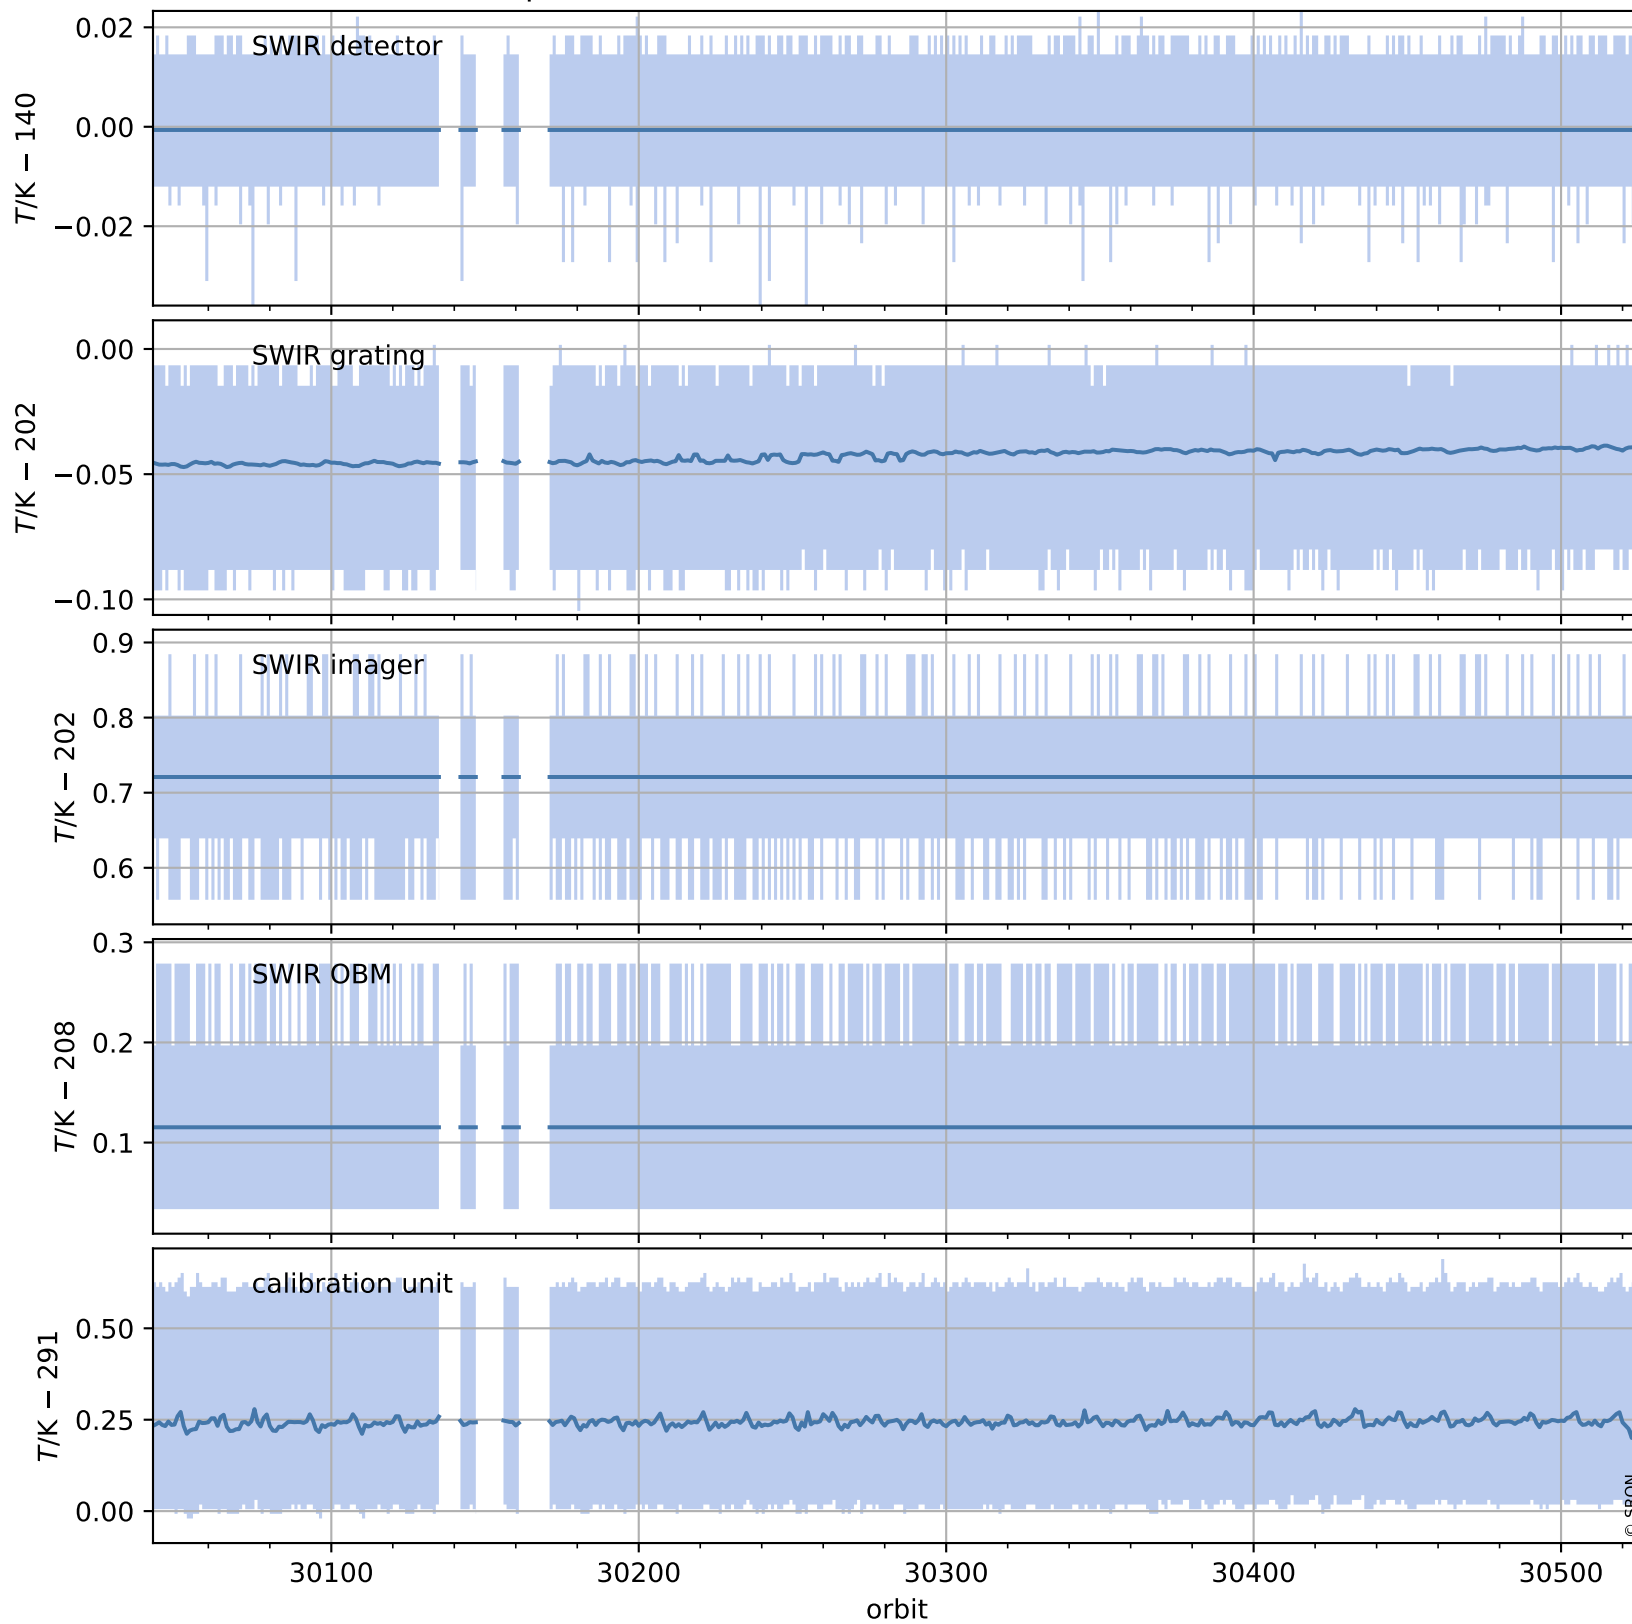

# Tropomi SWIR housekeeping data

orbits : [30512, 30526]  
coverage : 2023-09-03 / 2023-09-04  
created : 2023-09-05T14:21:05

## Temperature of sensors relevant for SWIR (one day)

# Tropomi SWIR housekeeping data

orbits : [30042, 30526]  
coverage : 2023-07-31 / 2023-09-04  
created : 2023-09-05T14:21:05

## Temperature of sensors relevant for SWIR (last month)