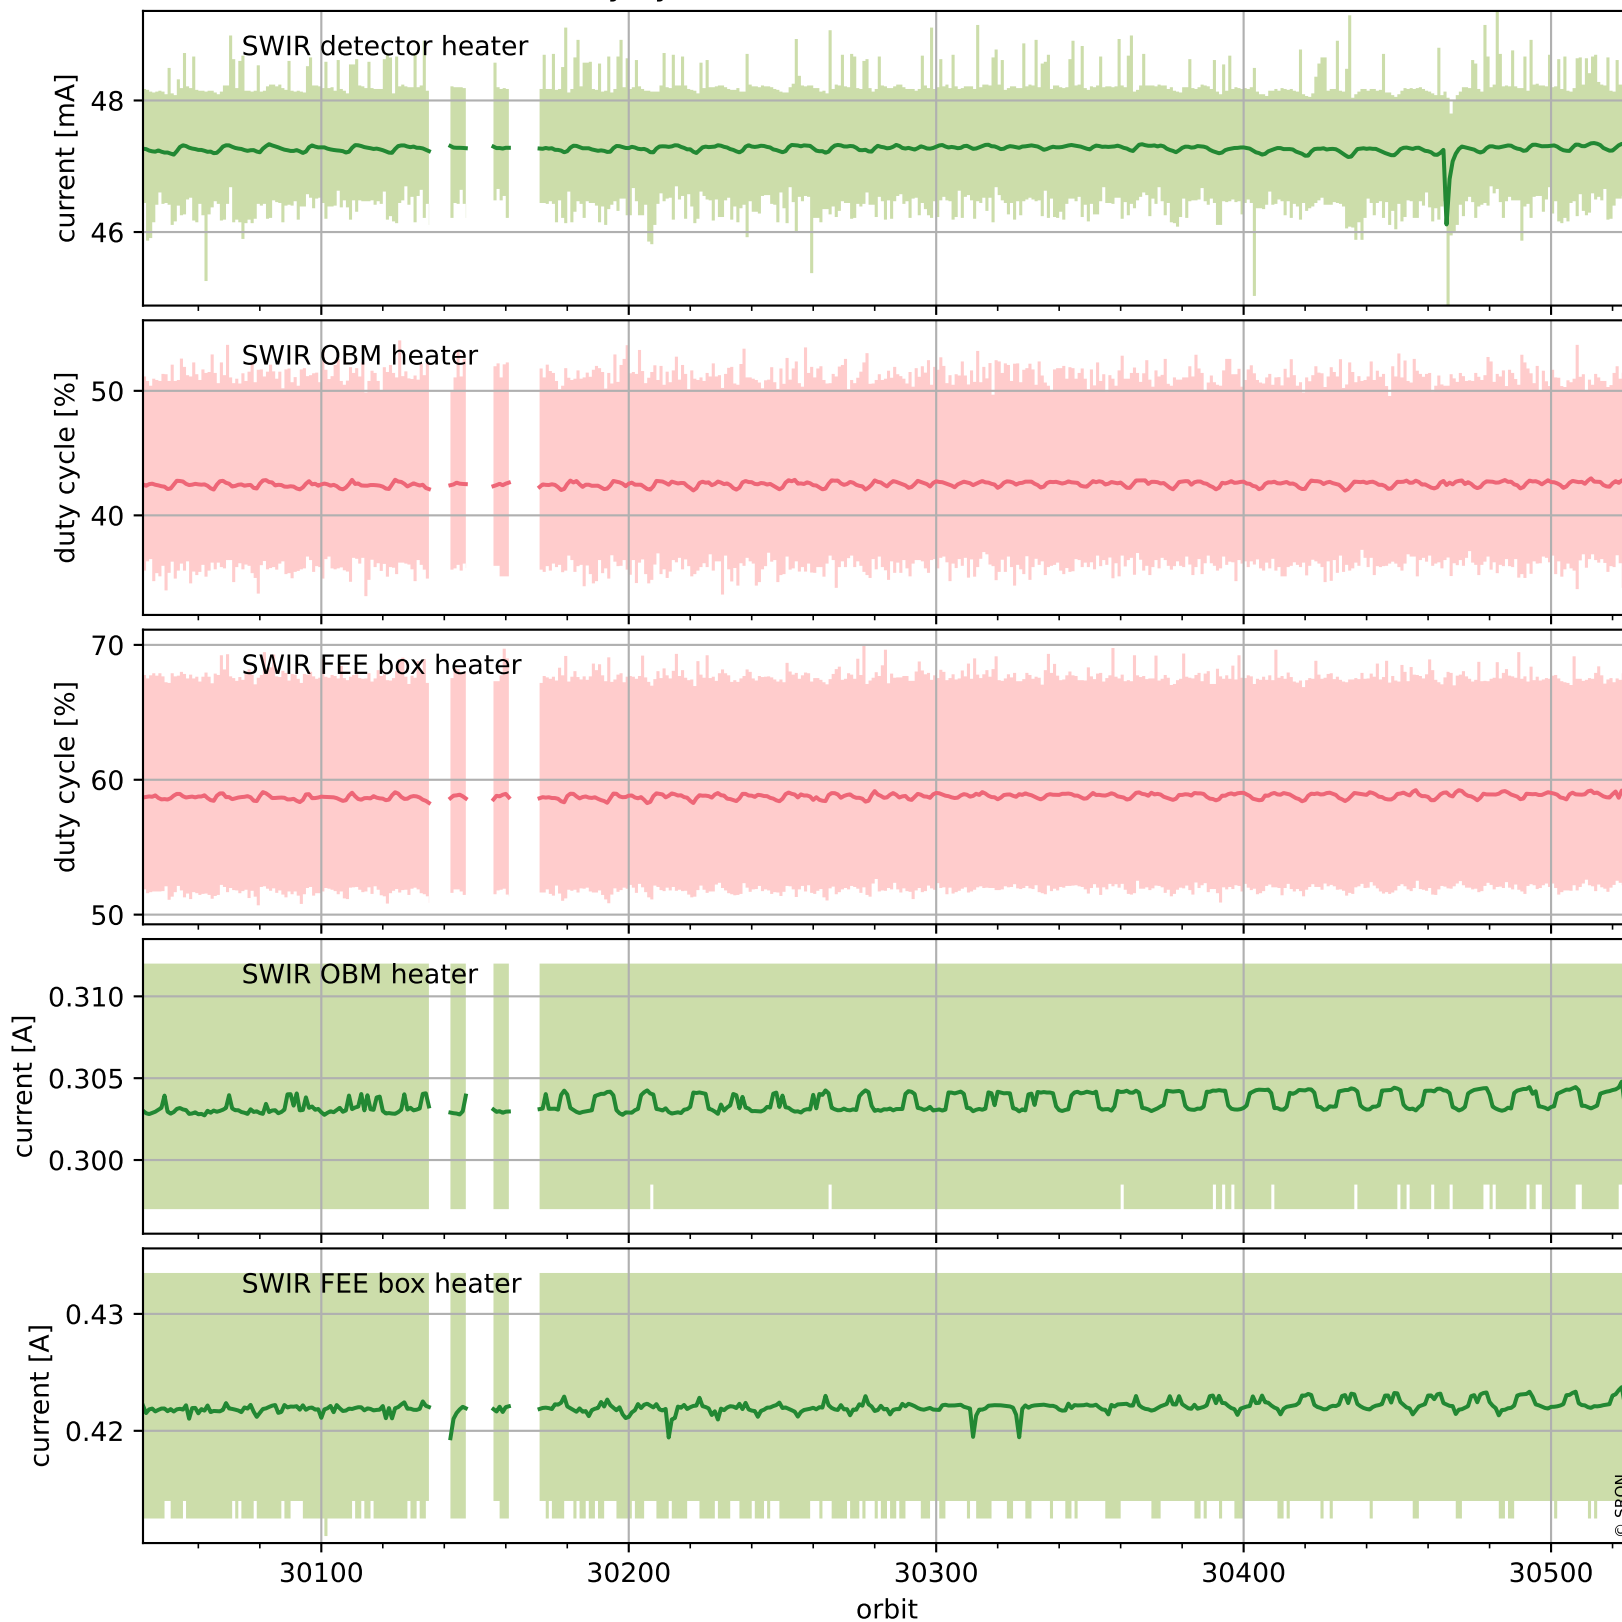

Tropomi SWIR housekeeping data

orbits : [30042, 30526]
coverage : 2023-07-31 / 2023-09-04
created : 2023-09-05T14:21:06

Current and duty cycle of 3 heaters relevant for SWIR (last month)