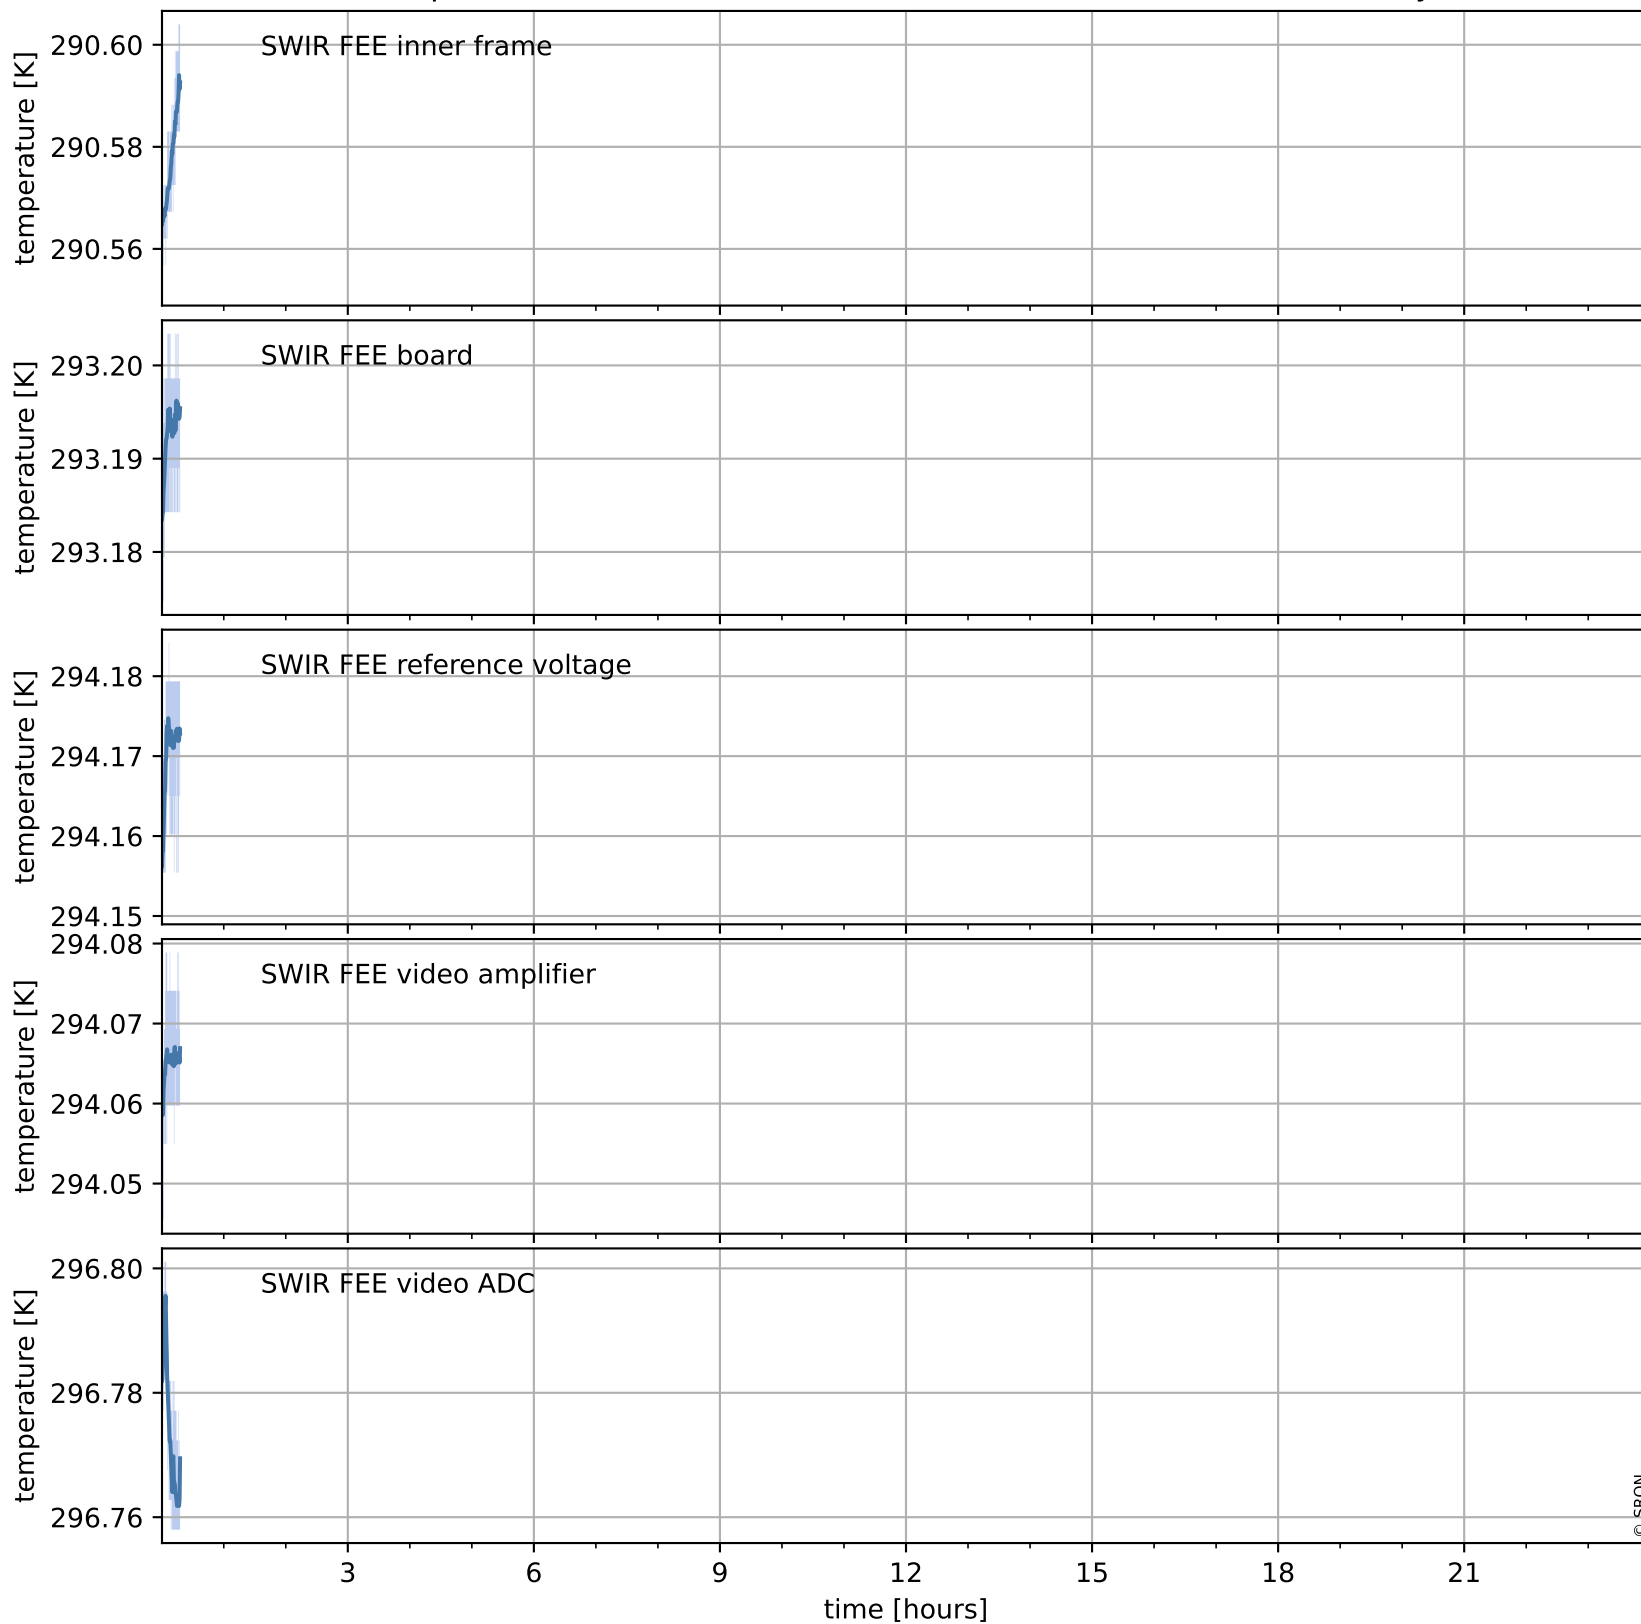

Tropomi SWIR housekeeping data

orbits : [30512, 30526]
coverage : 2023-09-03 / 2023-09-04
created : 2023-09-05T14:21:06

Temperature of sensors at the SWIR front-end electronics (one day)