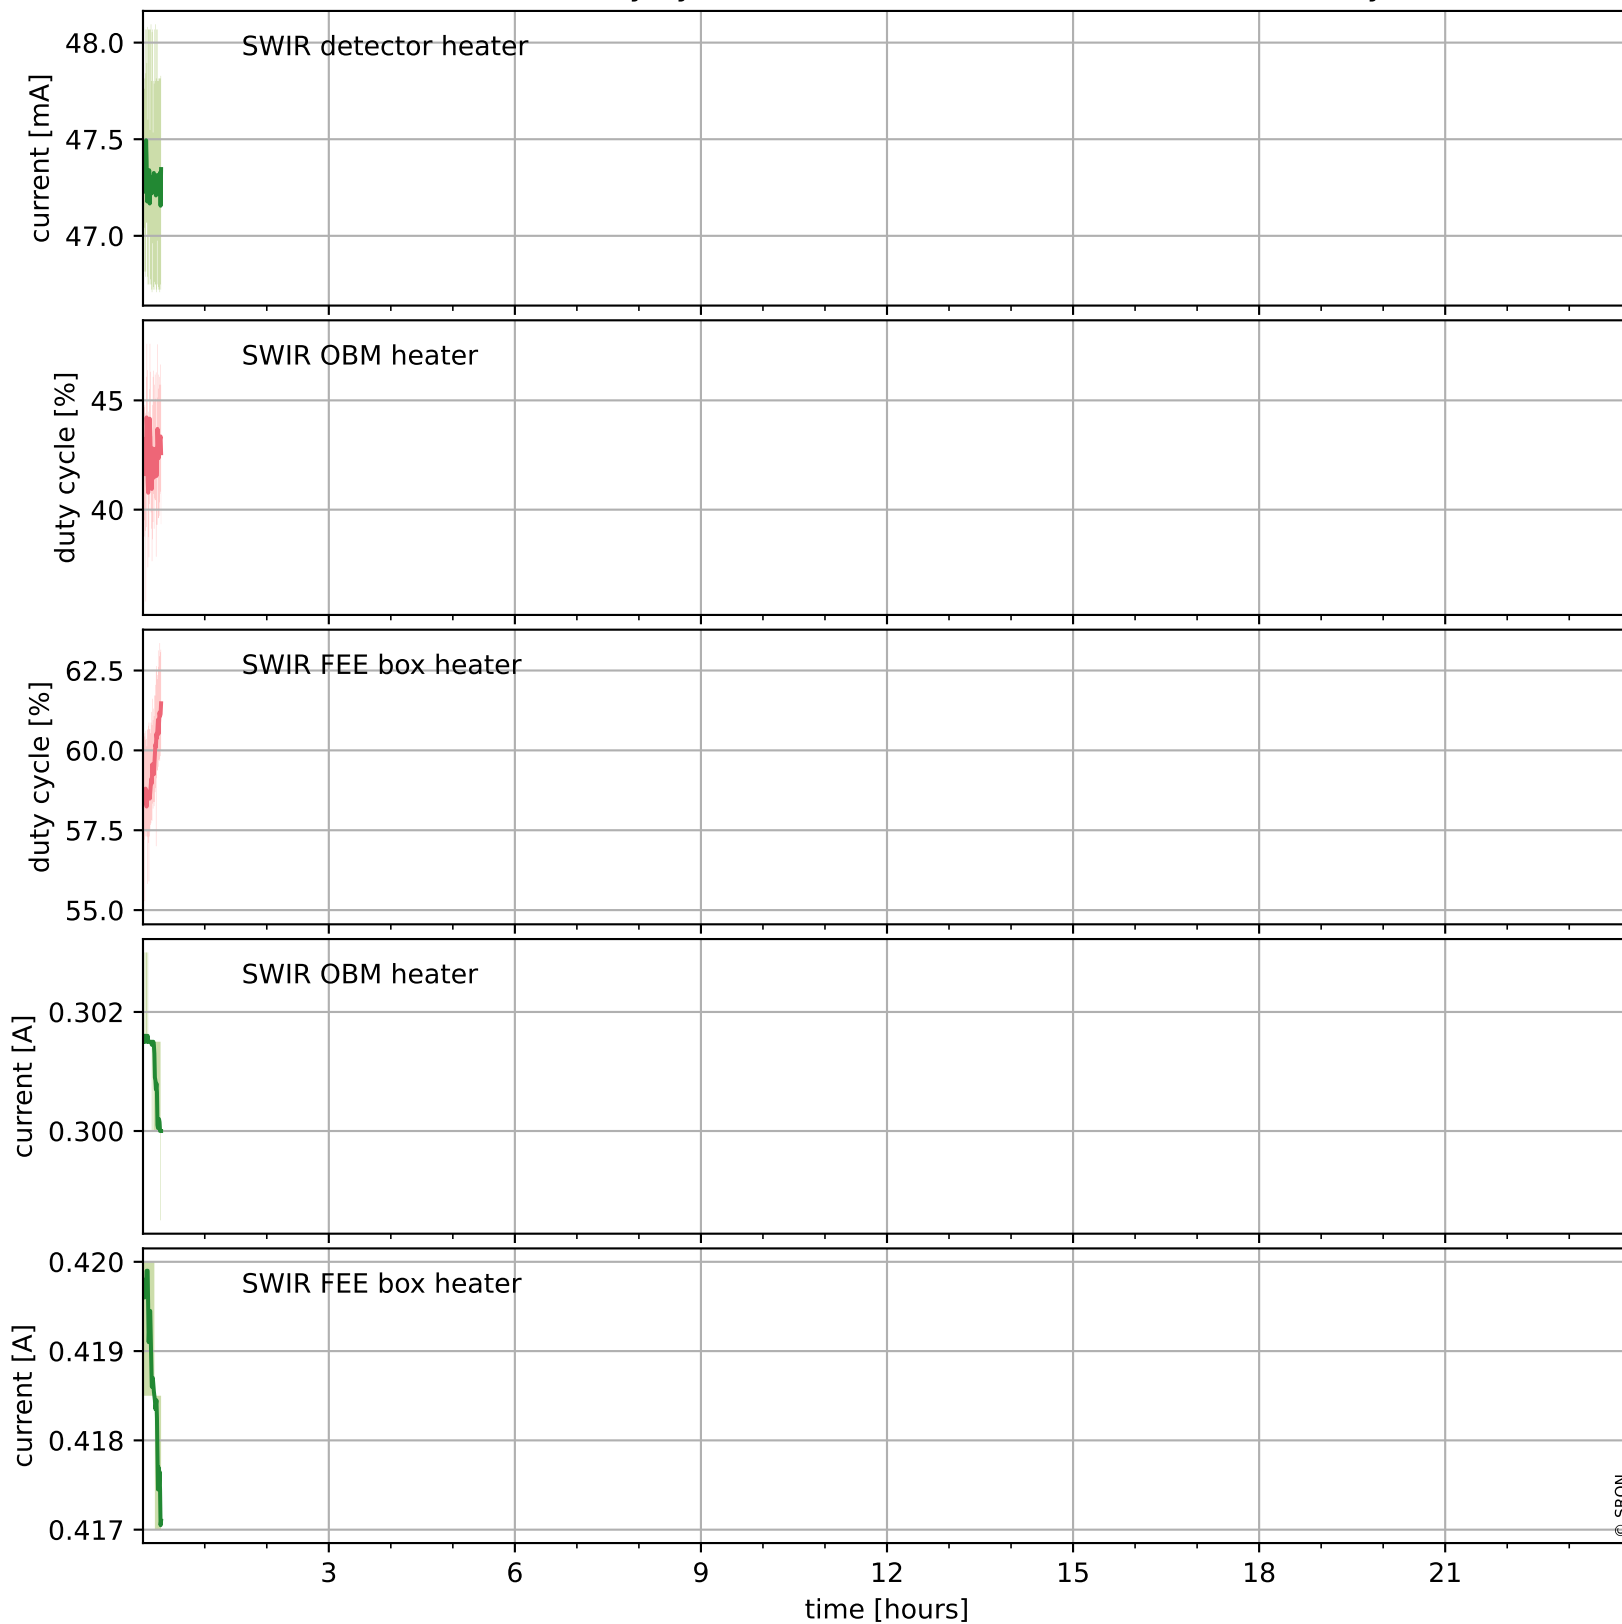

Tropomi SWIR housekeeping data

orbits : [30512, 30526]
coverage : 2023-09-03 / 2023-09-04
created : 2023-09-05T14:21:05

Current and duty cycle of 3 heaters relevant for SWIR (one day)