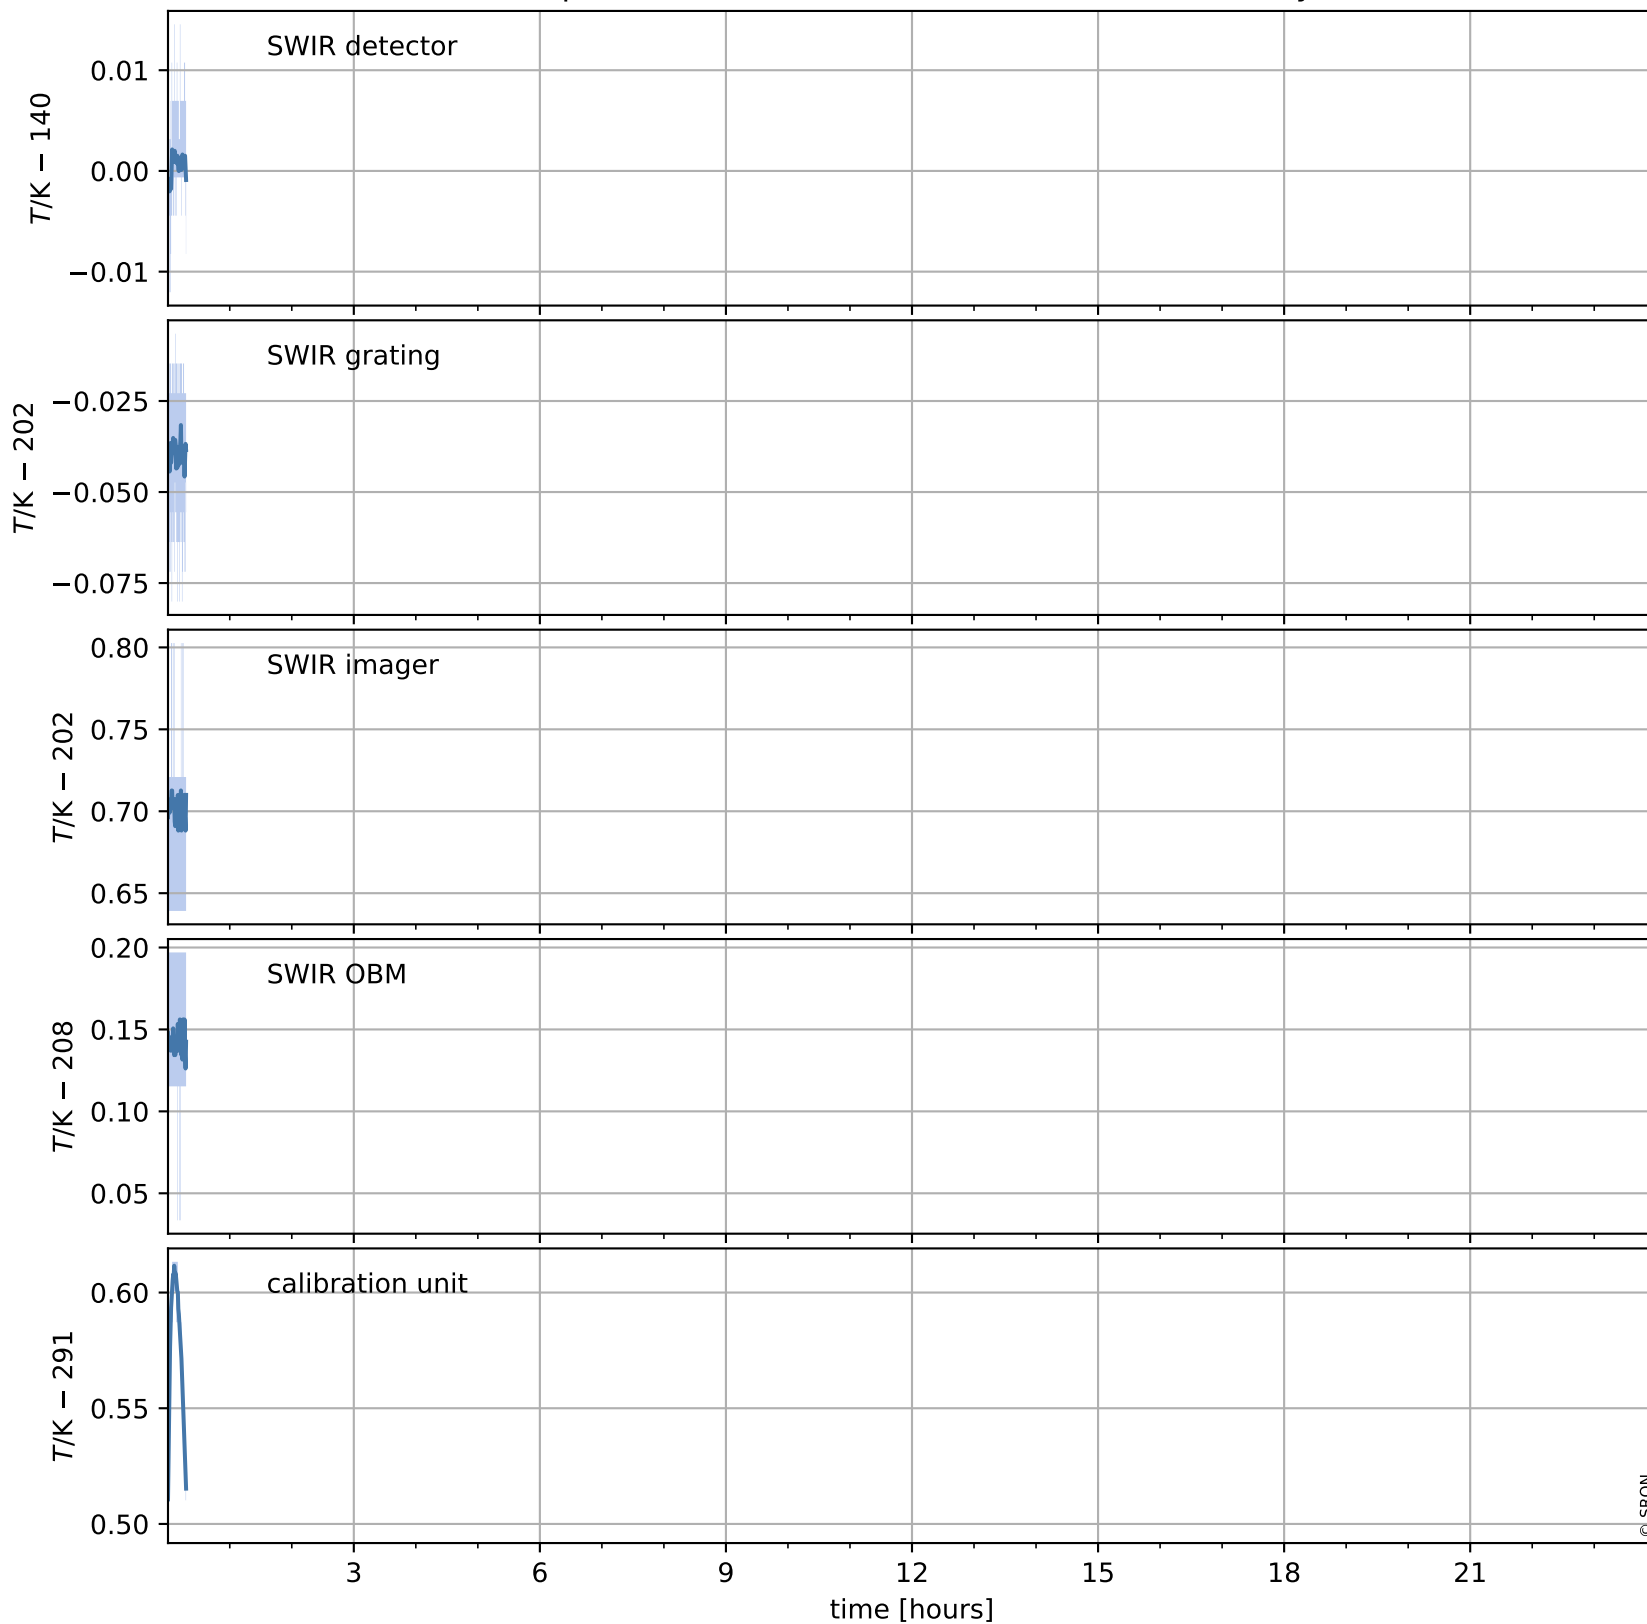

# Tropomi SWIR housekeeping data

orbits : [30512, 30526]  
coverage : 2023-09-03 / 2023-09-04  
created : 2023-09-05T14:21:05

## Temperature of sensors relevant for SWIR (one day)

# Tropomi SWIR housekeeping data

orbits : [30042, 30526]  
coverage : 2023-07-31 / 2023-09-04  
created : 2023-09-05T14:21:05

## Temperature of sensors relevant for SWIR (last month)