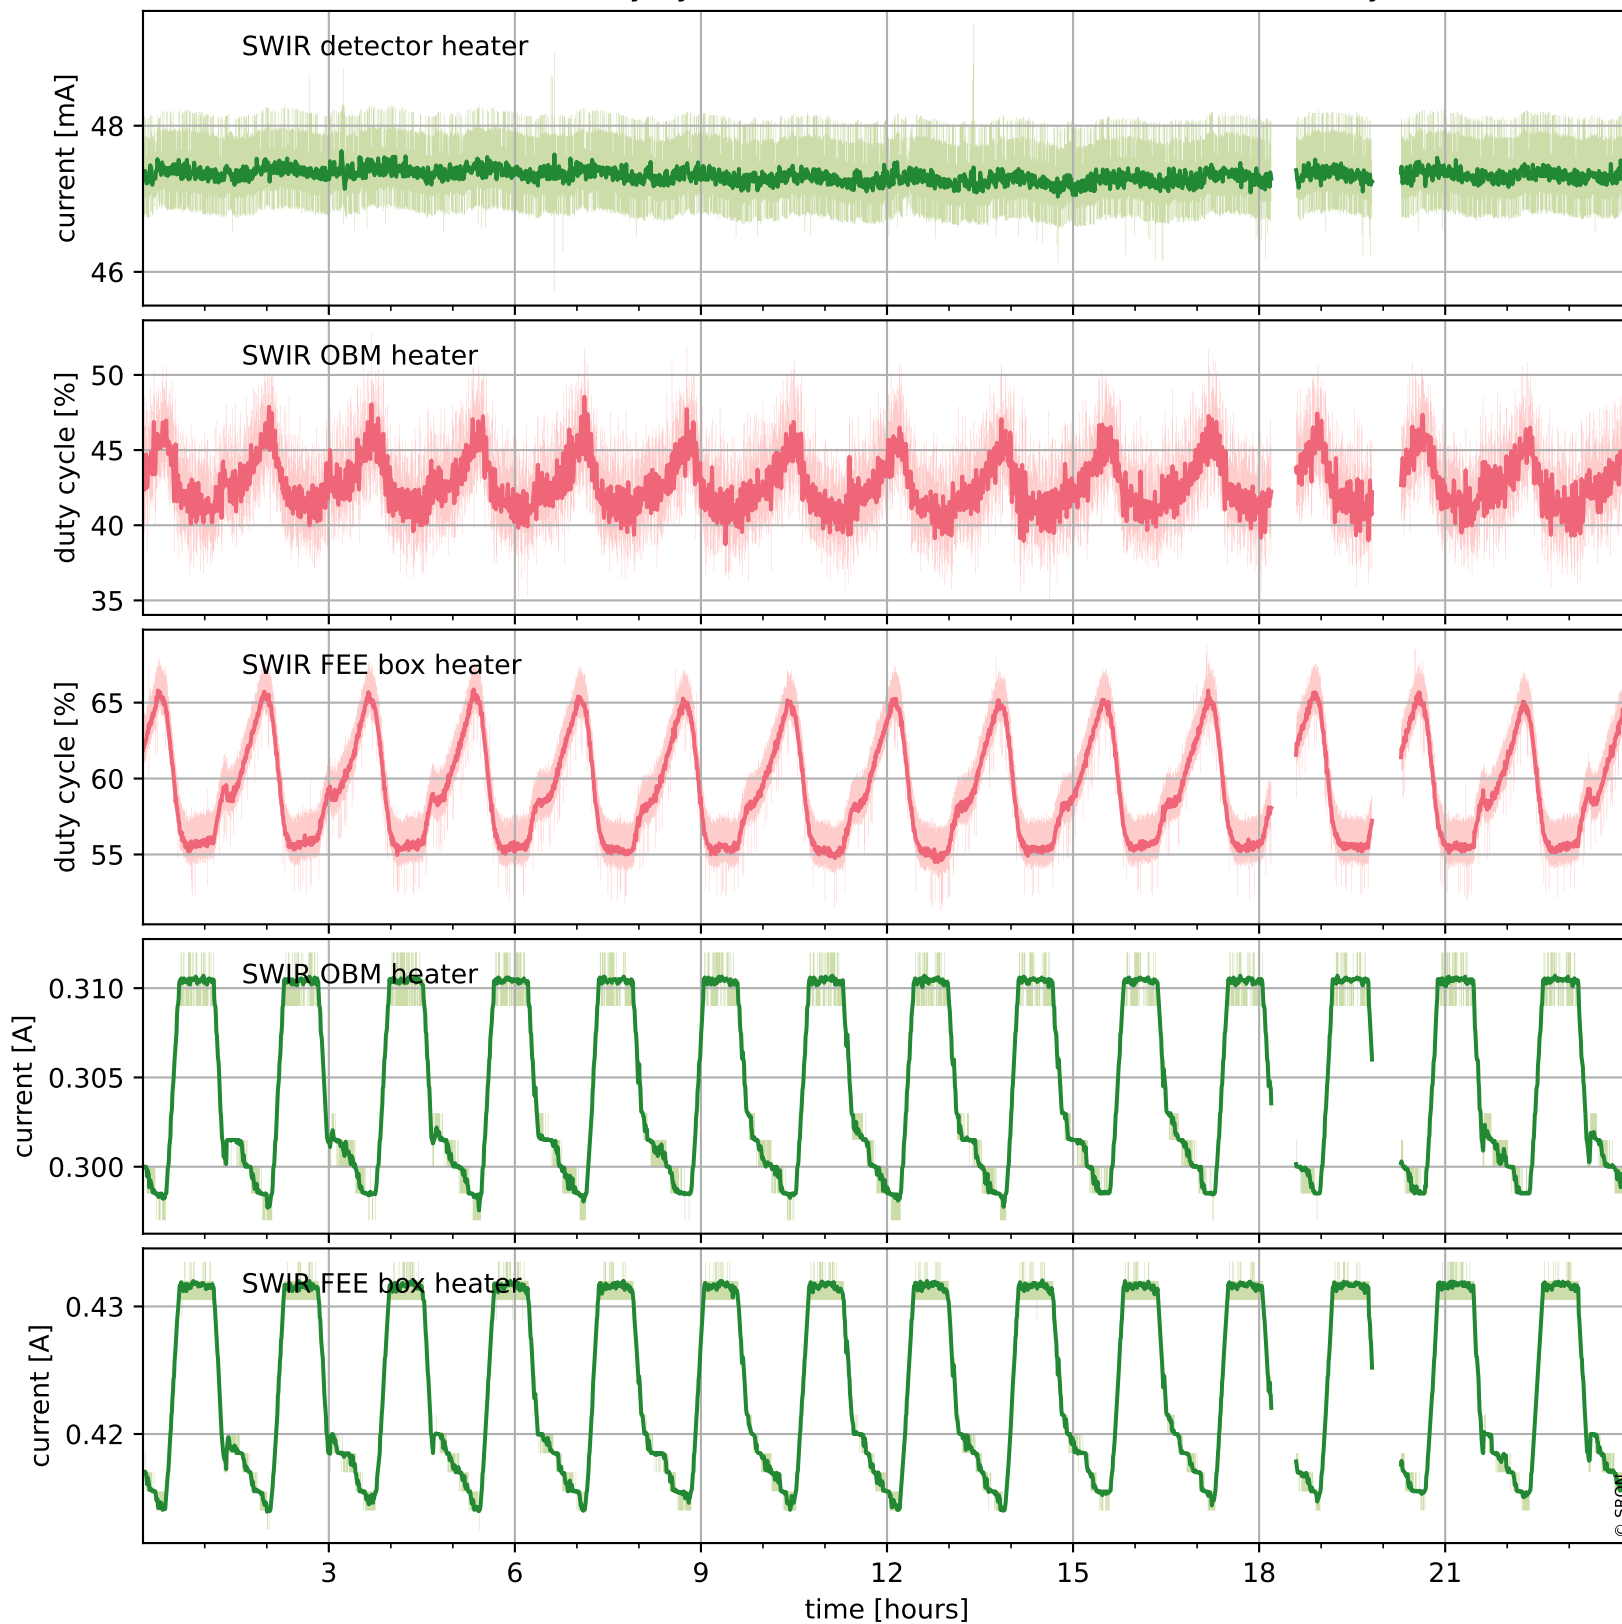

Tropomi SWIR housekeeping data

orbits : [30527, 30540]
coverage : 2023-09-04 / 2023-09-05
created : 2023-09-05T14:21:07

Temperature of sensors relevant for SWIR (one day)

Tropomi SWIR housekeeping data

orbits : [30056, 30540]
coverage : 2023-08-01 / 2023-09-05
created : 2023-09-05T14:21:07

Temperature of sensors relevant for SWIR (last month)

Tropomi SWIR housekeeping data

orbits : [30527, 30540]
coverage : 2023-09-04 / 2023-09-05
created : 2023-09-05T14:21:08

Current and duty cycle of 3 heaters relevant for SWIR (one day)

Tropomi SWIR housekeeping data

orbits : [30056, 30540]
coverage : 2023-08-01 / 2023-09-05
created : 2023-09-05T14:21:08

Current and duty cycle of 3 heaters relevant for SWIR (last month)

Tropomi SWIR housekeeping data