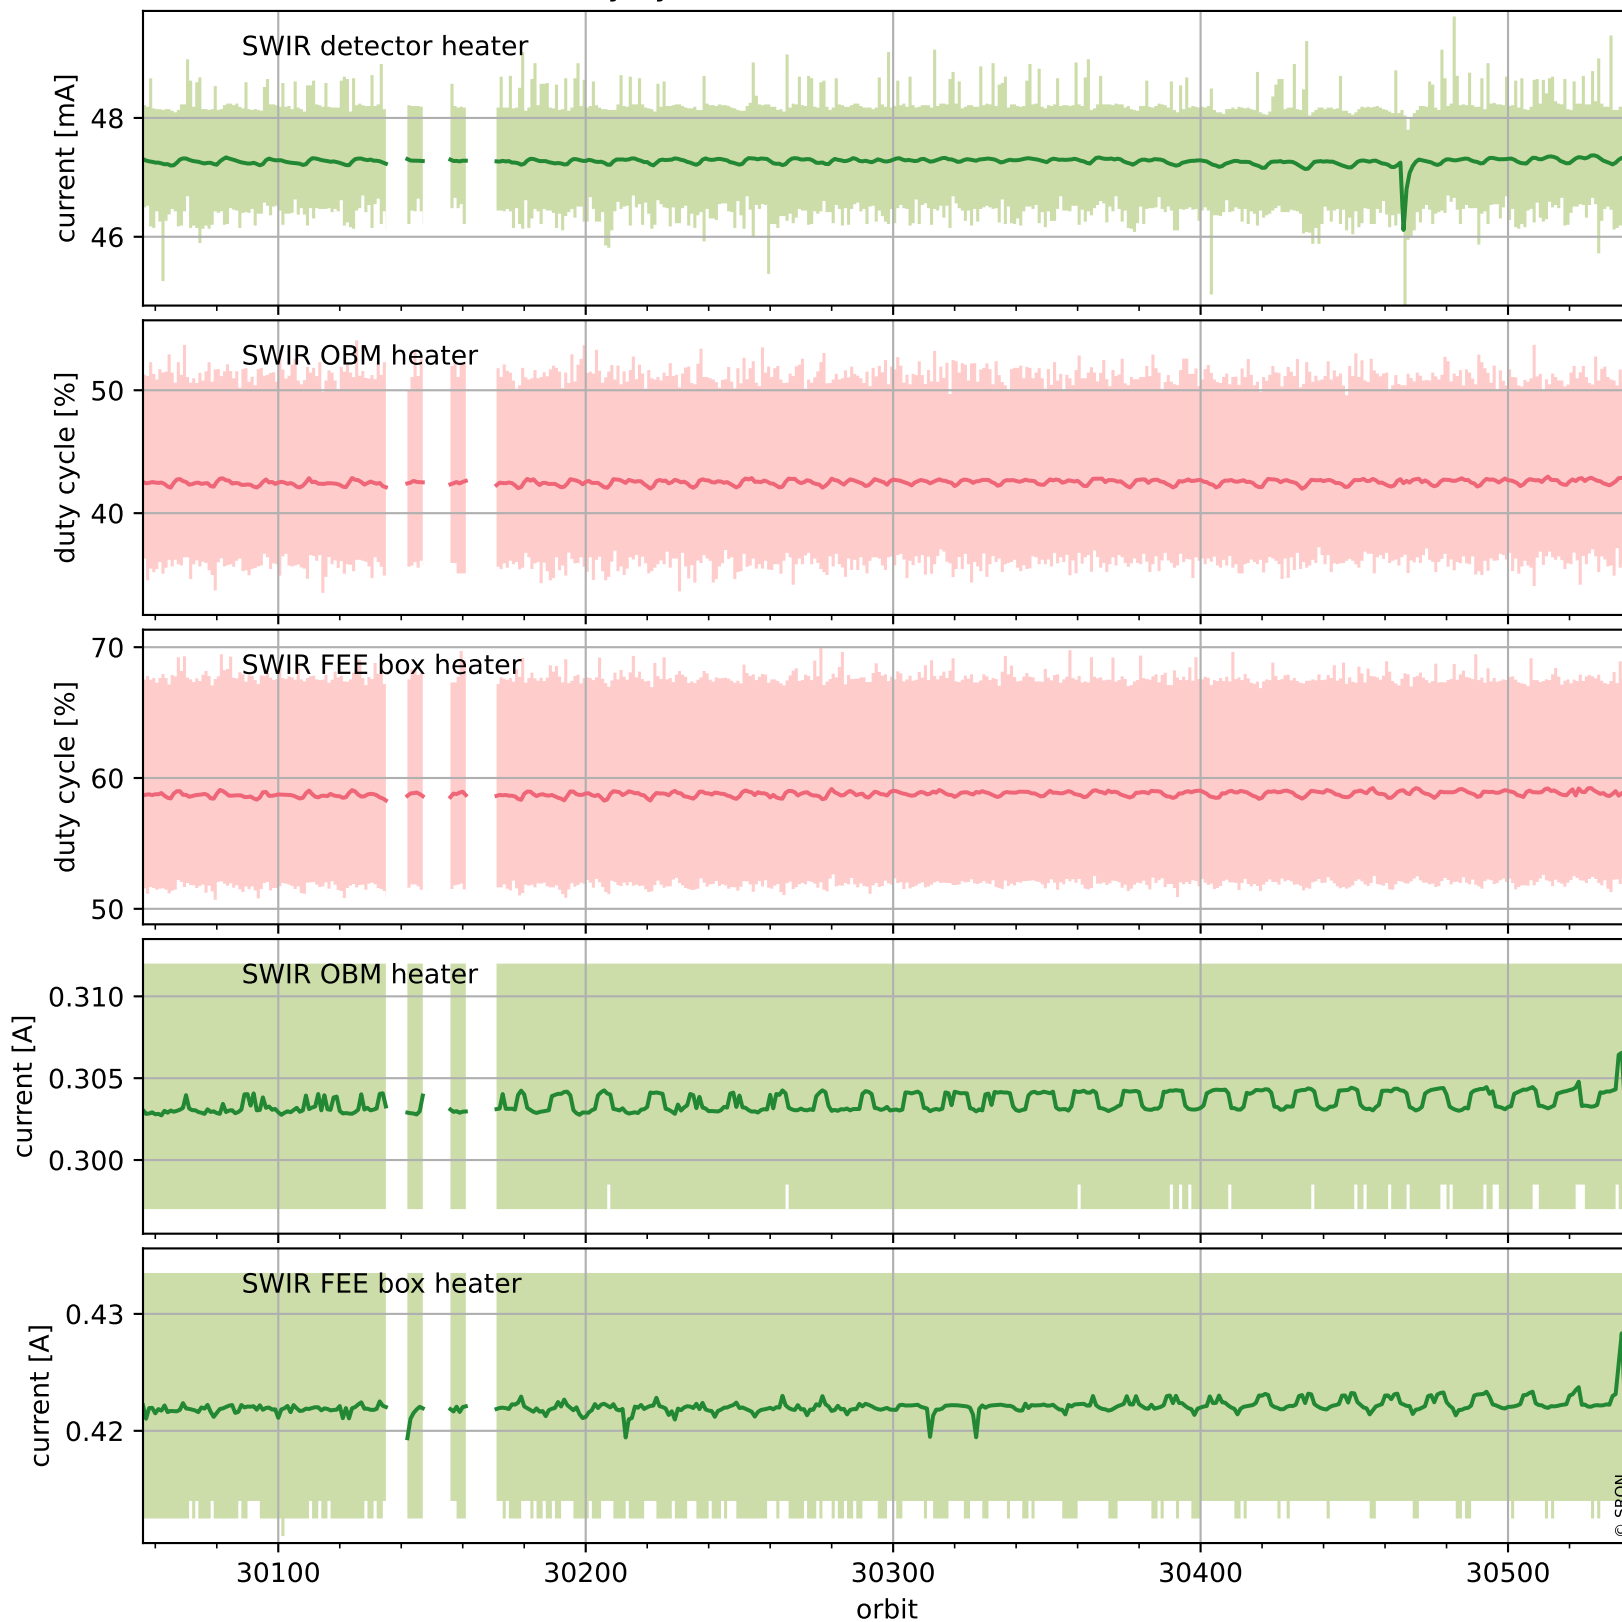

Tropomi SWIR housekeeping data

orbits : [30527, 30540]
coverage : 2023-09-04 / 2023-09-05
created : 2023-09-05T14:21:07

Temperature of sensors relevant for SWIR (one day)

Tropomi SWIR housekeeping data

orbits : [30056, 30540]
coverage : 2023-08-01 / 2023-09-05
created : 2023-09-05T14:21:07

Temperature of sensors relevant for SWIR (last month)

Tropomi SWIR housekeeping data

orbits : [30527, 30540]
coverage : 2023-09-04 / 2023-09-05
created : 2023-09-05T14:21:08

Current and duty cycle of 3 heaters relevant for SWIR (one day)

Tropomi SWIR housekeeping data

orbits : [30056, 30540]
coverage : 2023-08-01 / 2023-09-05
created : 2023-09-05T14:21:08

Current and duty cycle of 3 heaters relevant for SWIR (last month)

Tropomi SWIR housekeeping data

orbits : [30527, 30540]
coverage : 2023-09-04 / 2023-09-05
created : 2023-09-05T14:21:09

Temperature of sensors at the SWIR front-end electronics (one day)

Tropomi SWIR housekeeping data

orbits : [30056, 30540]
coverage : 2023-08-01 / 2023-09-05
created : 2023-09-05T14:21:09