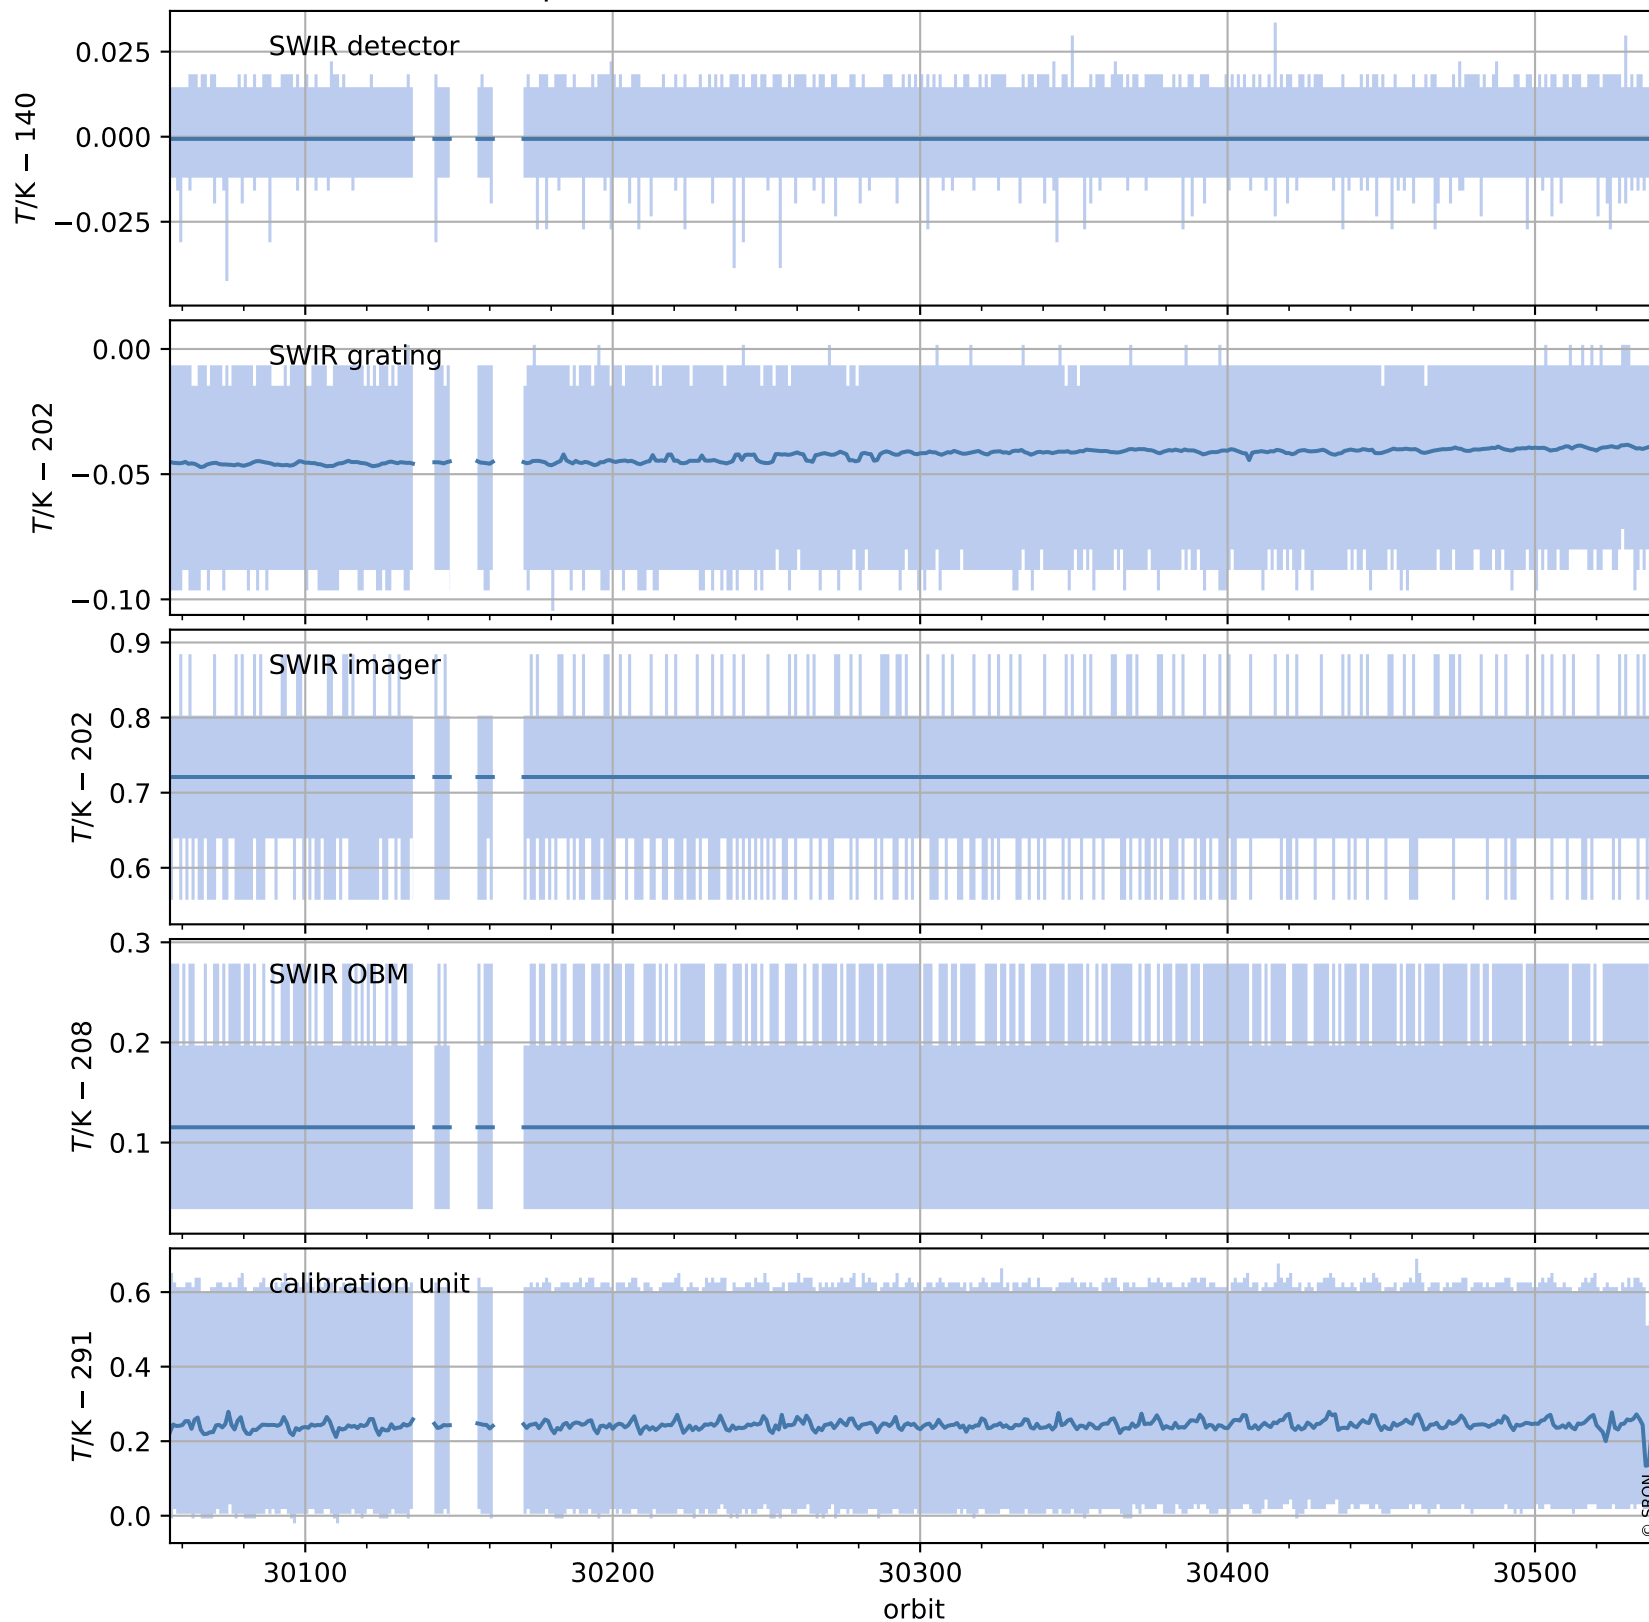

Tropomi SWIR housekeeping data

orbits : [30527, 30540]
coverage : 2023-09-04 / 2023-09-05
created : 2023-09-05T14:21:07

Temperature of sensors relevant for SWIR (one day)

Tropomi SWIR housekeeping data

orbits : [30056, 30540]
coverage : 2023-08-01 / 2023-09-05
created : 2023-09-05T14:21:07

Temperature of sensors relevant for SWIR (last month)

Tropomi SWIR housekeeping data

orbits : [30527, 30540]
coverage : 2023-09-04 / 2023-09-05
created : 2023-09-05T14:21:08

Current and duty cycle of 3 heaters relevant for SWIR (one day)

Tropomi SWIR housekeeping data

orbits : [30056, 30540]
coverage : 2023-08-01 / 2023-09-05
created : 2023-09-05T14:21:08

Current and duty cycle of 3 heaters relevant for SWIR (last month)

Tropomi SWIR housekeeping data

orbits : [30527, 30540]
coverage : 2023-09-04 / 2023-09-05
created : 2023-09-05T14:21:09

Temperature of sensors at the SWIR front-end electronics (one day)

Tropomi SWIR housekeeping data

orbits : [30056, 30540]
coverage : 2023-08-01 / 2023-09-05
created : 2023-09-05T14:21:09