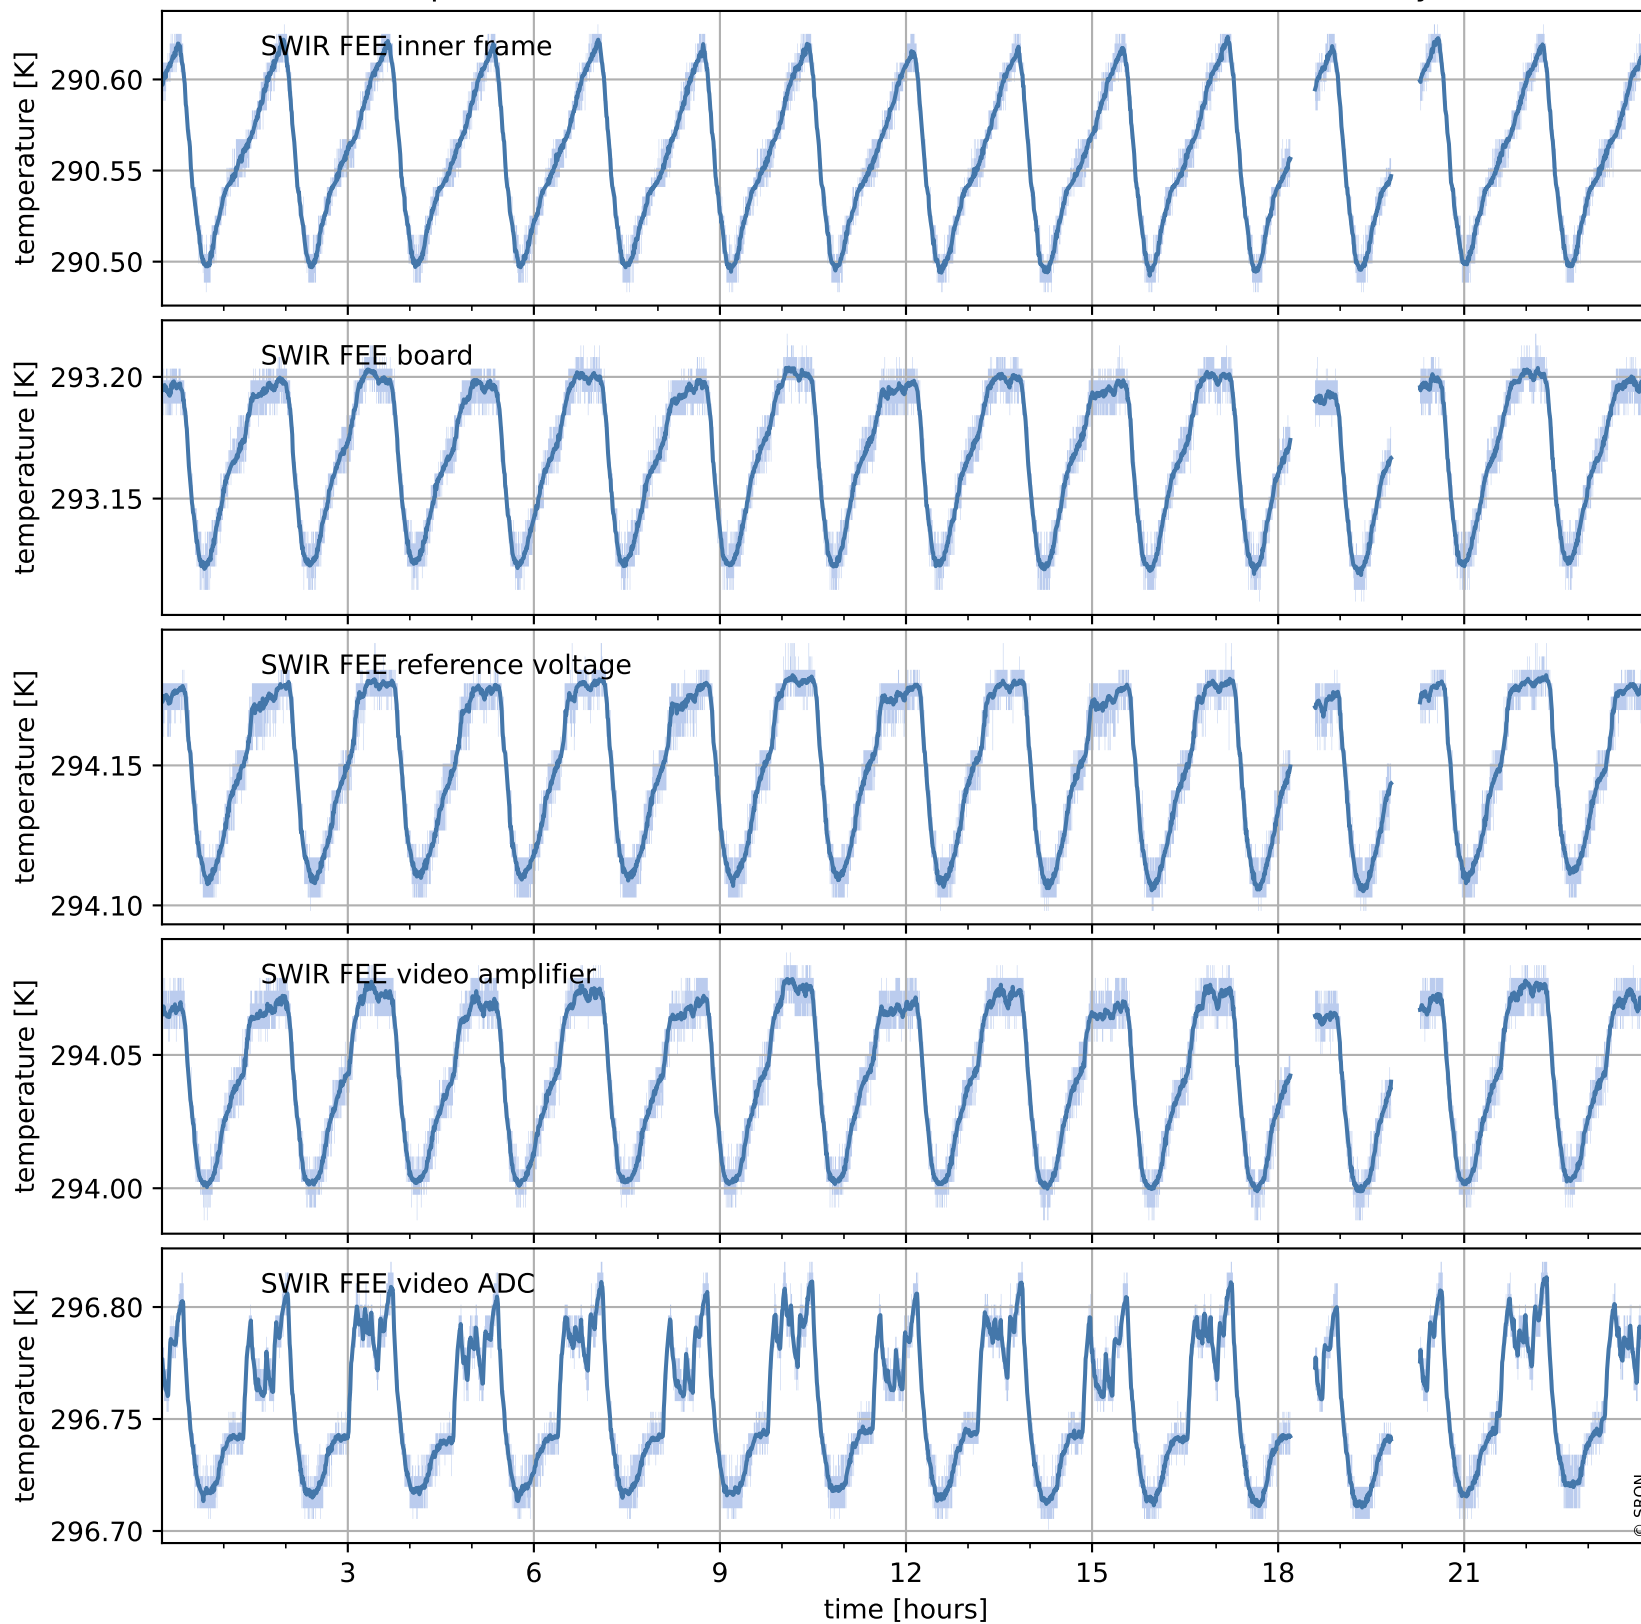

Tropomi SWIR housekeeping data

orbits : [30527, 30540]
coverage : 2023-09-04 / 2023-09-05
created : 2023-09-05T14:21:07

Temperature of sensors relevant for SWIR (one day)

Tropomi SWIR housekeeping data

orbits : [30056, 30540]
coverage : 2023-08-01 / 2023-09-05
created : 2023-09-05T14:21:07

Temperature of sensors relevant for SWIR (last month)

Tropomi SWIR housekeeping data

orbits : [30527, 30540]
coverage : 2023-09-04 / 2023-09-05
created : 2023-09-05T14:21:08

Current and duty cycle of 3 heaters relevant for SWIR (one day)

Tropomi SWIR housekeeping data

orbits : [30056, 30540]
coverage : 2023-08-01 / 2023-09-05
created : 2023-09-05T14:21:08

Current and duty cycle of 3 heaters relevant for SWIR (last month)

Tropomi SWIR housekeeping data

orbits : [30527, 30540]
coverage : 2023-09-04 / 2023-09-05
created : 2023-09-05T14:21:09

Temperature of sensors at the SWIR front-end electronics (one day)

Tropomi SWIR housekeeping data

orbits : [30056, 30540]
coverage : 2023-08-01 / 2023-09-05
created : 2023-09-05T14:21:09