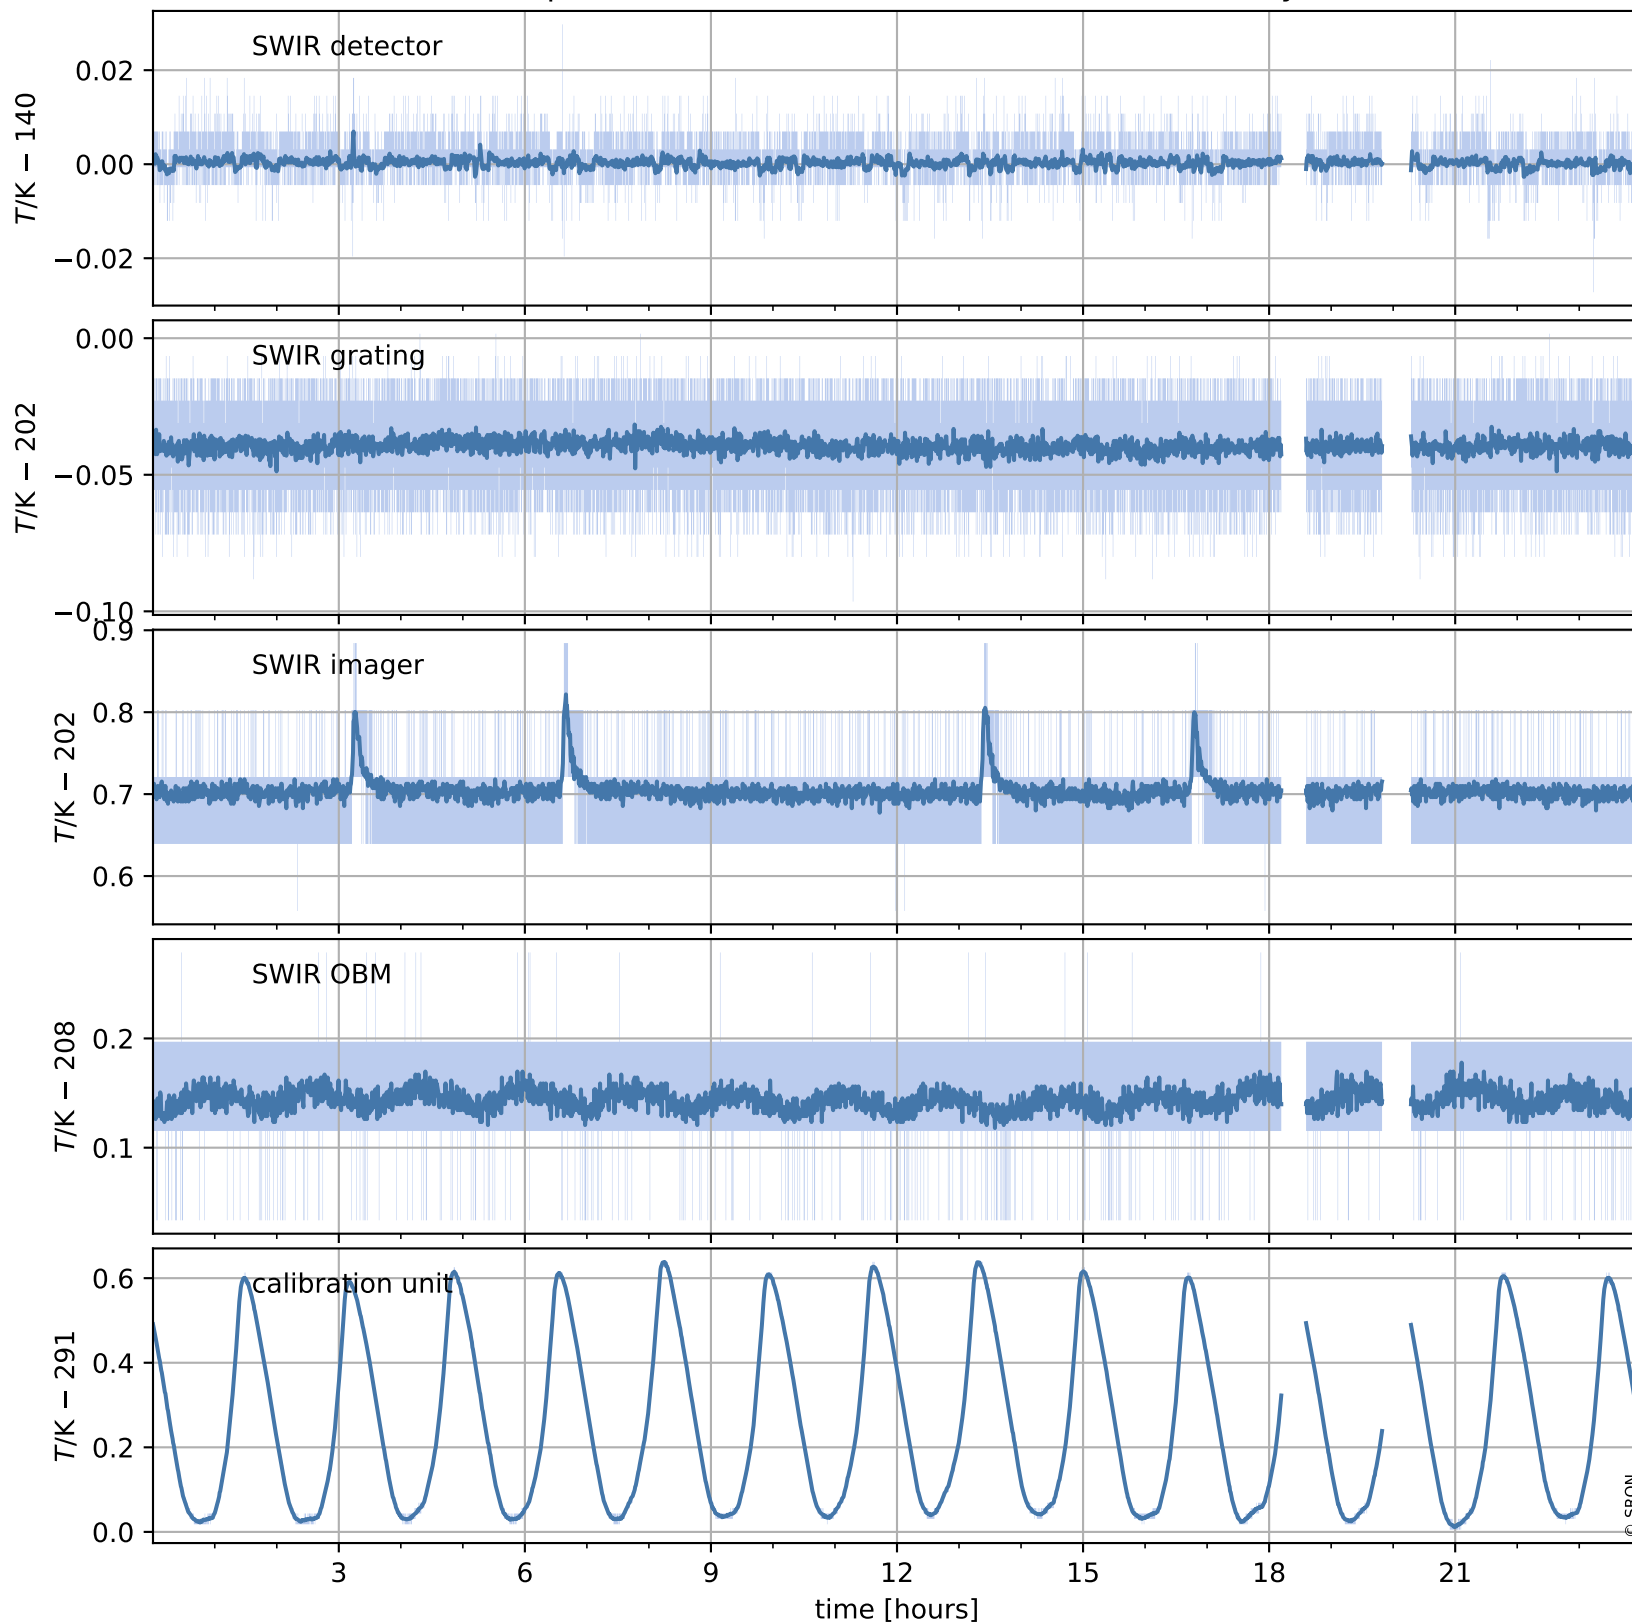

Tropomi SWIR housekeeping data

orbits : [30527, 30540]
coverage : 2023-09-04 / 2023-09-05
created : 2023-09-05T14:21:07

Temperature of sensors relevant for SWIR (one day)

Tropomi SWIR housekeeping data

orbits : [30056, 30540]
coverage : 2023-08-01 / 2023-09-05
created : 2023-09-05T14:21:07

Temperature of sensors relevant for SWIR (last month)

Tropomi SWIR housekeeping data

orbits : [30527, 30540]
coverage : 2023-09-04 / 2023-09-05
created : 2023-09-05T14:21:08

Current and duty cycle of 3 heaters relevant for SWIR (one day)

Tropomi SWIR housekeeping data

orbits : [30056, 30540]
coverage : 2023-08-01 / 2023-09-05
created : 2023-09-05T14:21:08

Current and duty cycle of 3 heaters relevant for SWIR (last month)

Tropomi SWIR housekeeping data