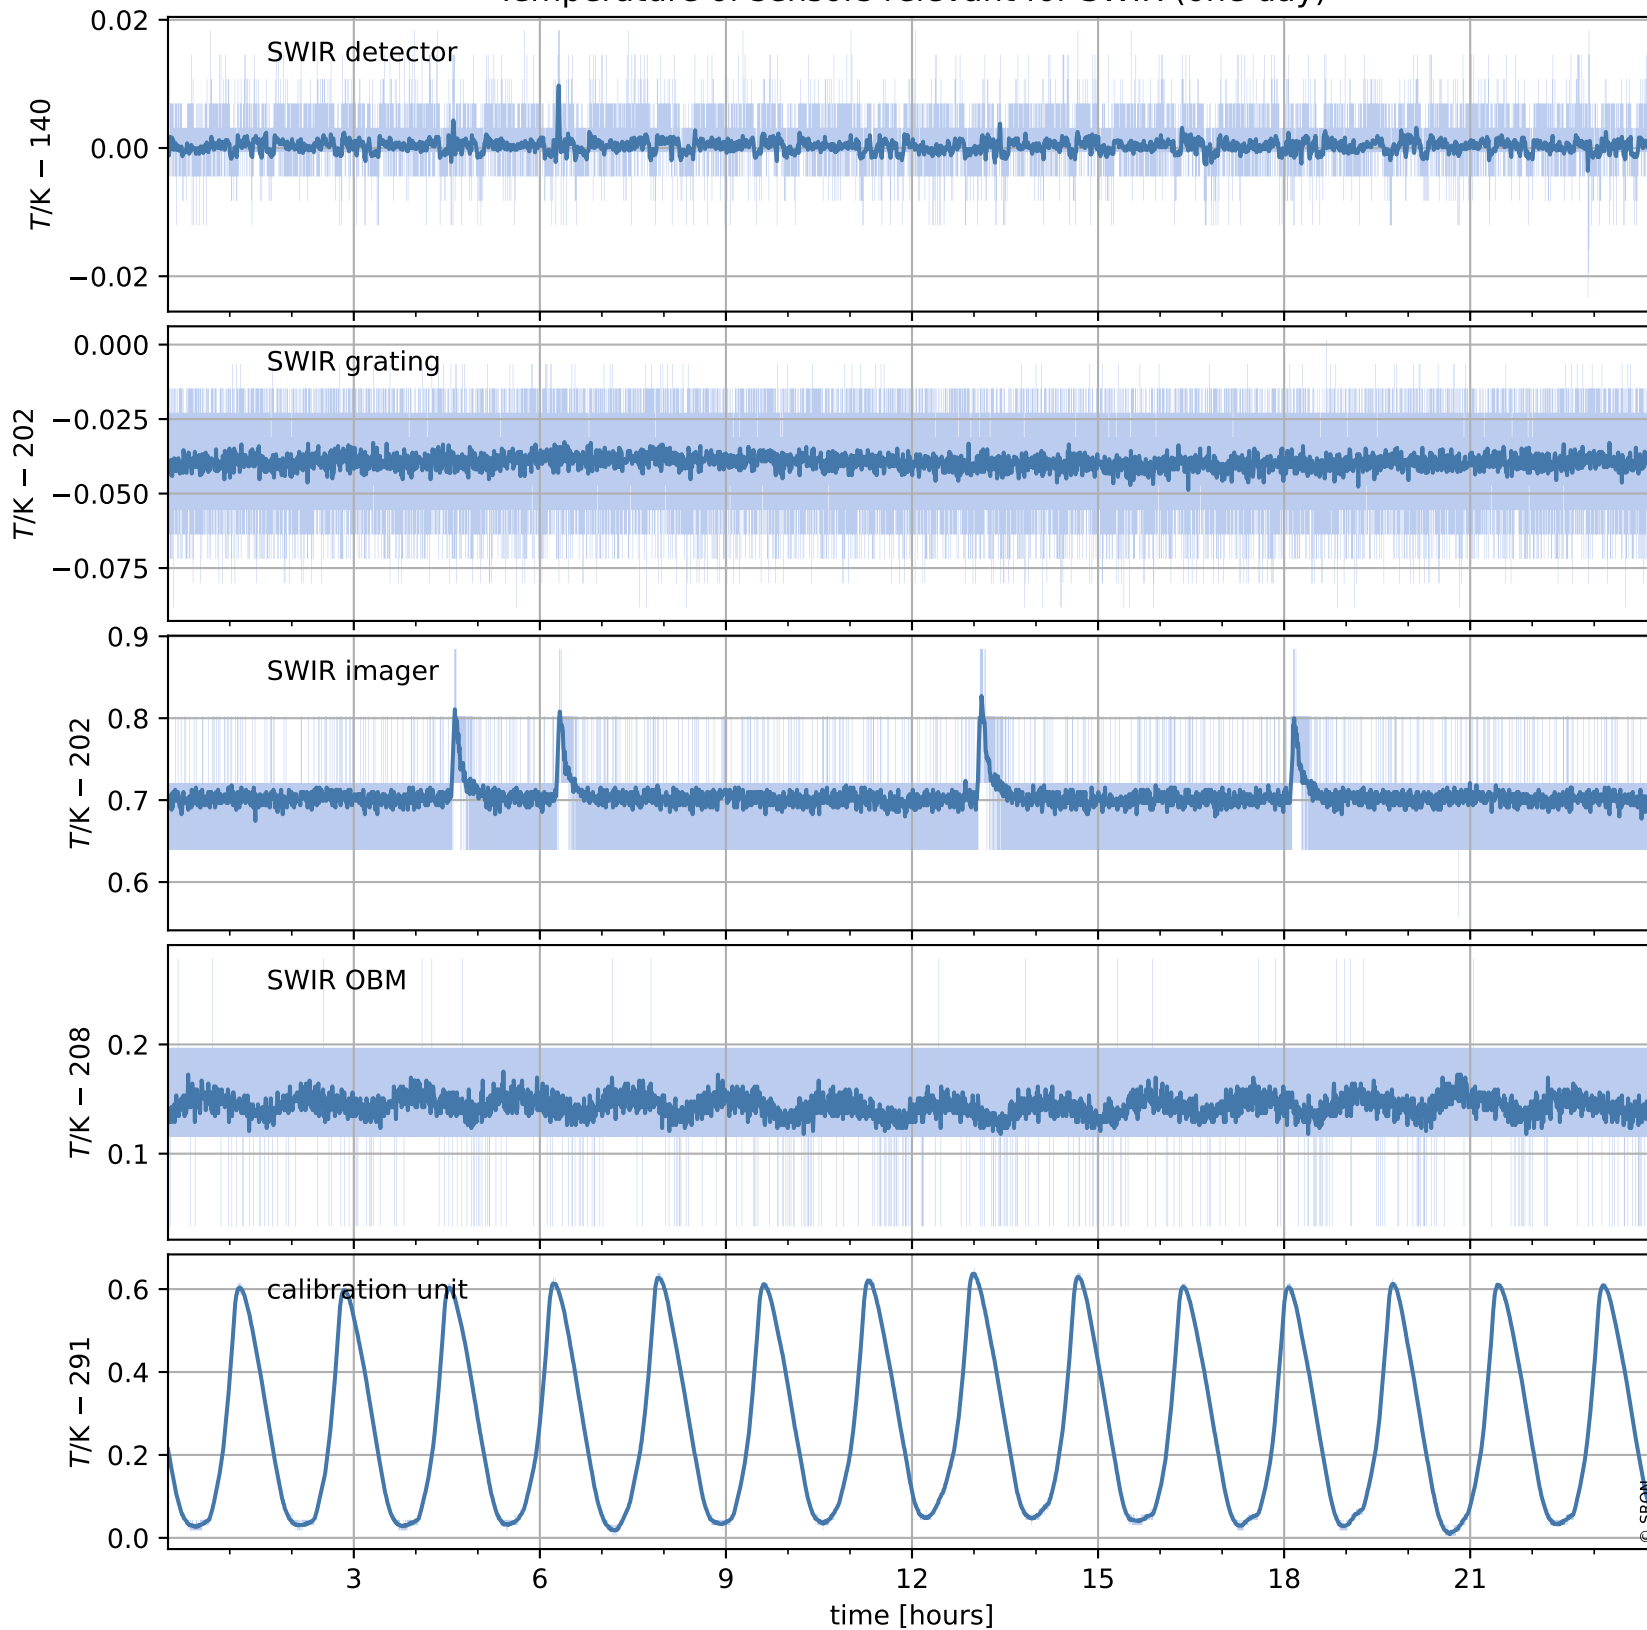

Tropomi SWIR housekeeping data

orbits : [30541, 30554]
coverage : 2023-09-05 / 2023-09-06
created : 2023-09-06T14:21:04

Temperature of sensors relevant for SWIR (one day)

Tropomi SWIR housekeeping data

orbits : [30070, 30554]
coverage : 2023-08-02 / 2023-09-06
created : 2023-09-06T14:21:04

Temperature of sensors relevant for SWIR (last month)

Tropomi SWIR housekeeping data

orbits : [30541, 30554]
coverage : 2023-09-05 / 2023-09-06
created : 2023-09-06T14:21:04

Current and duty cycle of 3 heaters relevant for SWIR (one day)

Tropomi SWIR housekeeping data

orbits : [30070, 30554]
coverage : 2023-08-02 / 2023-09-06
created : 2023-09-06T14:21:05

Current and duty cycle of 3 heaters relevant for SWIR (last month)

Tropomi SWIR housekeeping data