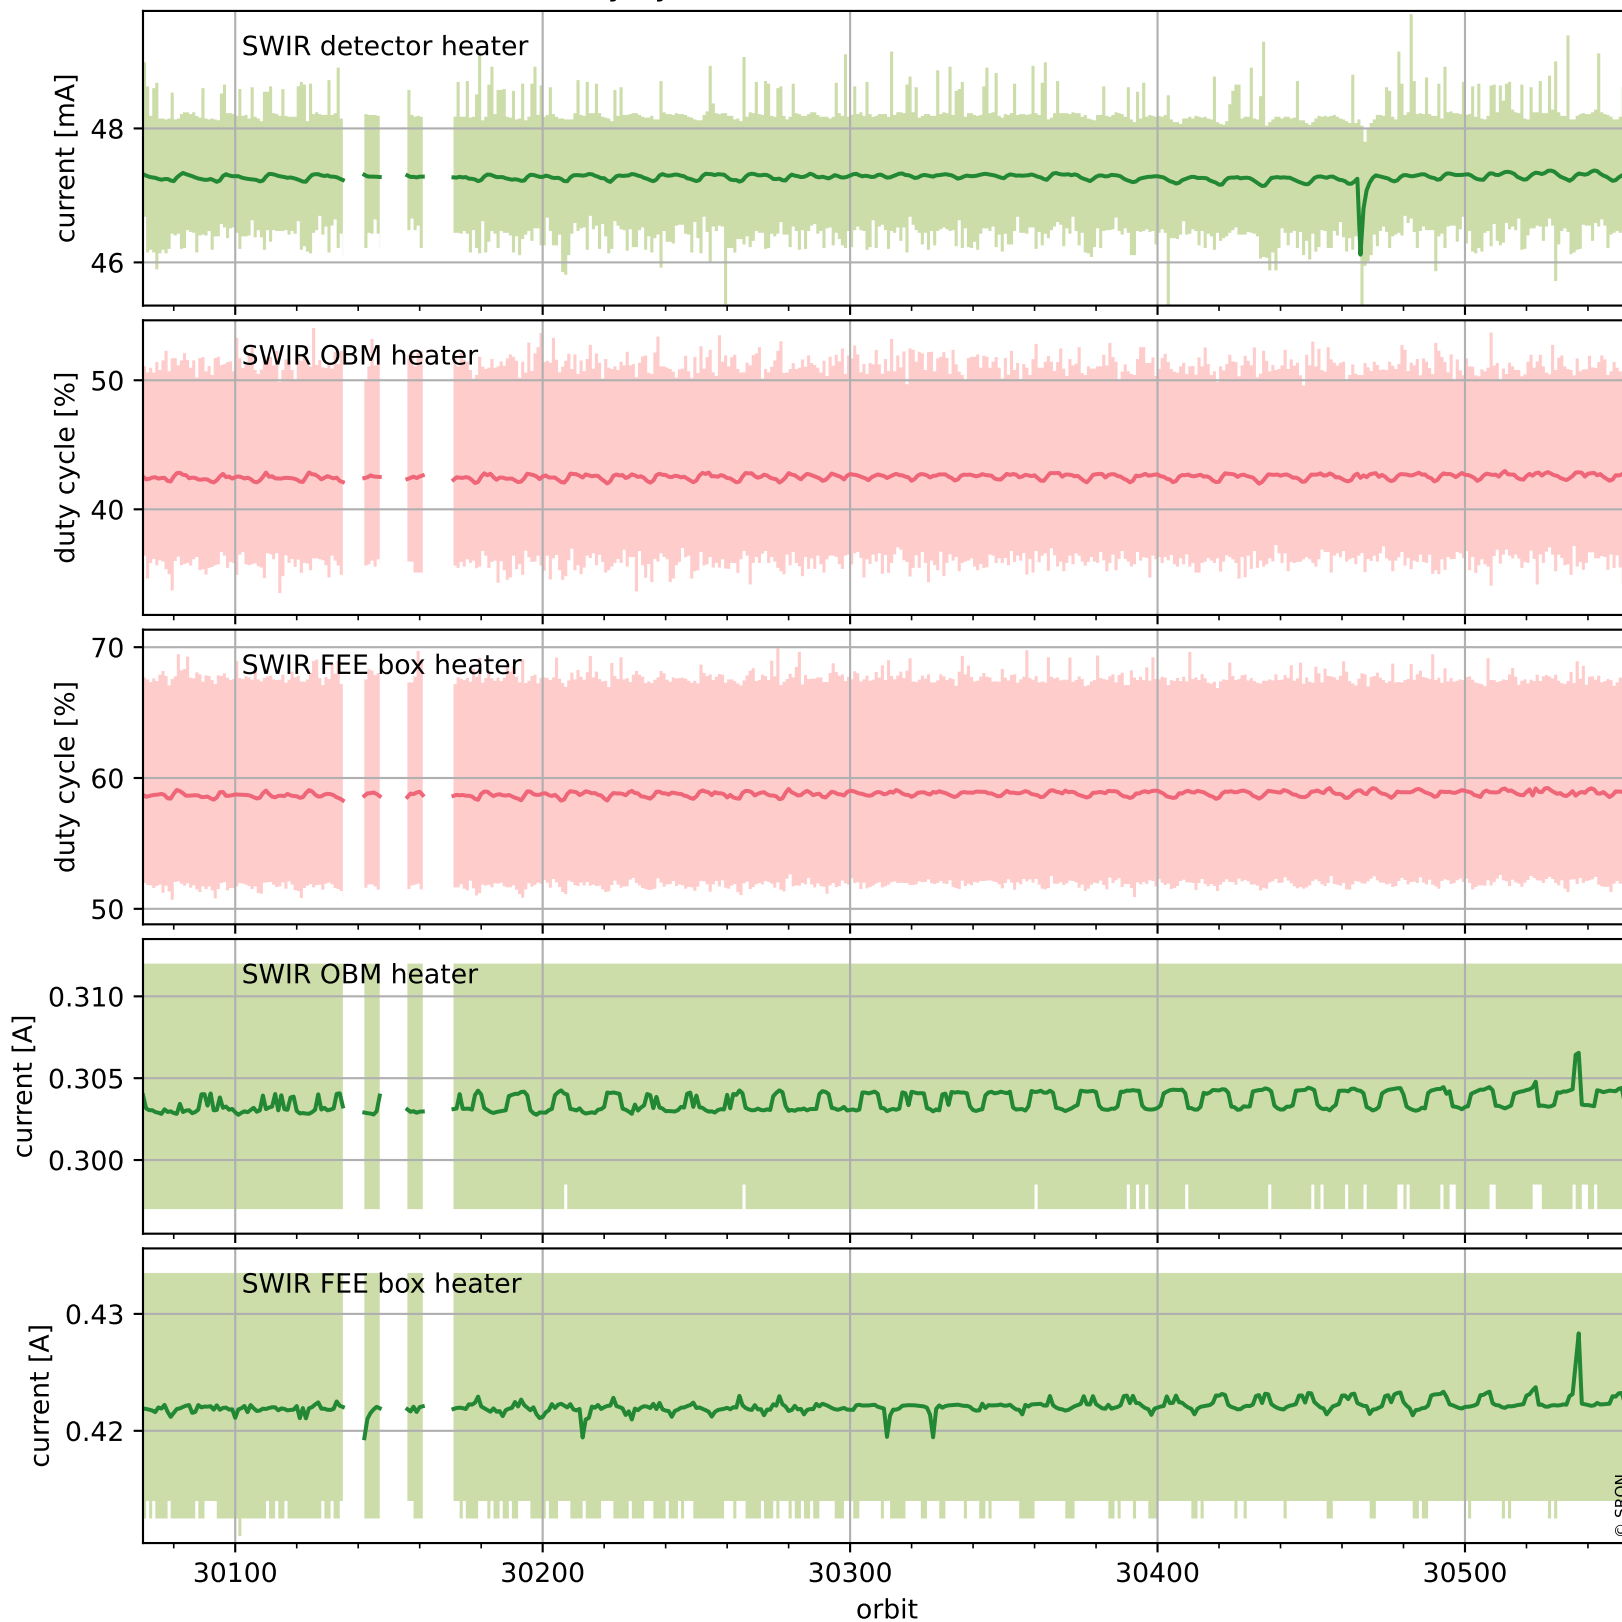

Tropomi SWIR housekeeping data

orbits : [30541, 30554]
coverage : 2023-09-05 / 2023-09-06
created : 2023-09-06T14:21:04

Temperature of sensors relevant for SWIR (one day)

Tropomi SWIR housekeeping data

orbits : [30070, 30554]
coverage : 2023-08-02 / 2023-09-06
created : 2023-09-06T14:21:04

Temperature of sensors relevant for SWIR (last month)

Tropomi SWIR housekeeping data

orbits : [30541, 30554]
coverage : 2023-09-05 / 2023-09-06
created : 2023-09-06T14:21:04

Current and duty cycle of 3 heaters relevant for SWIR (one day)

Tropomi SWIR housekeeping data

orbits : [30070, 30554]
coverage : 2023-08-02 / 2023-09-06
created : 2023-09-06T14:21:05

Current and duty cycle of 3 heaters relevant for SWIR (last month)

Tropomi SWIR housekeeping data

orbits : [30541, 30554]
coverage : 2023-09-05 / 2023-09-06
created : 2023-09-06T14:21:05

Temperature of sensors at the SWIR front-end electronics (one day)

Tropomi SWIR housekeeping data

orbits : [30070, 30554]
coverage : 2023-08-02 / 2023-09-06
created : 2023-09-06T14:21:06