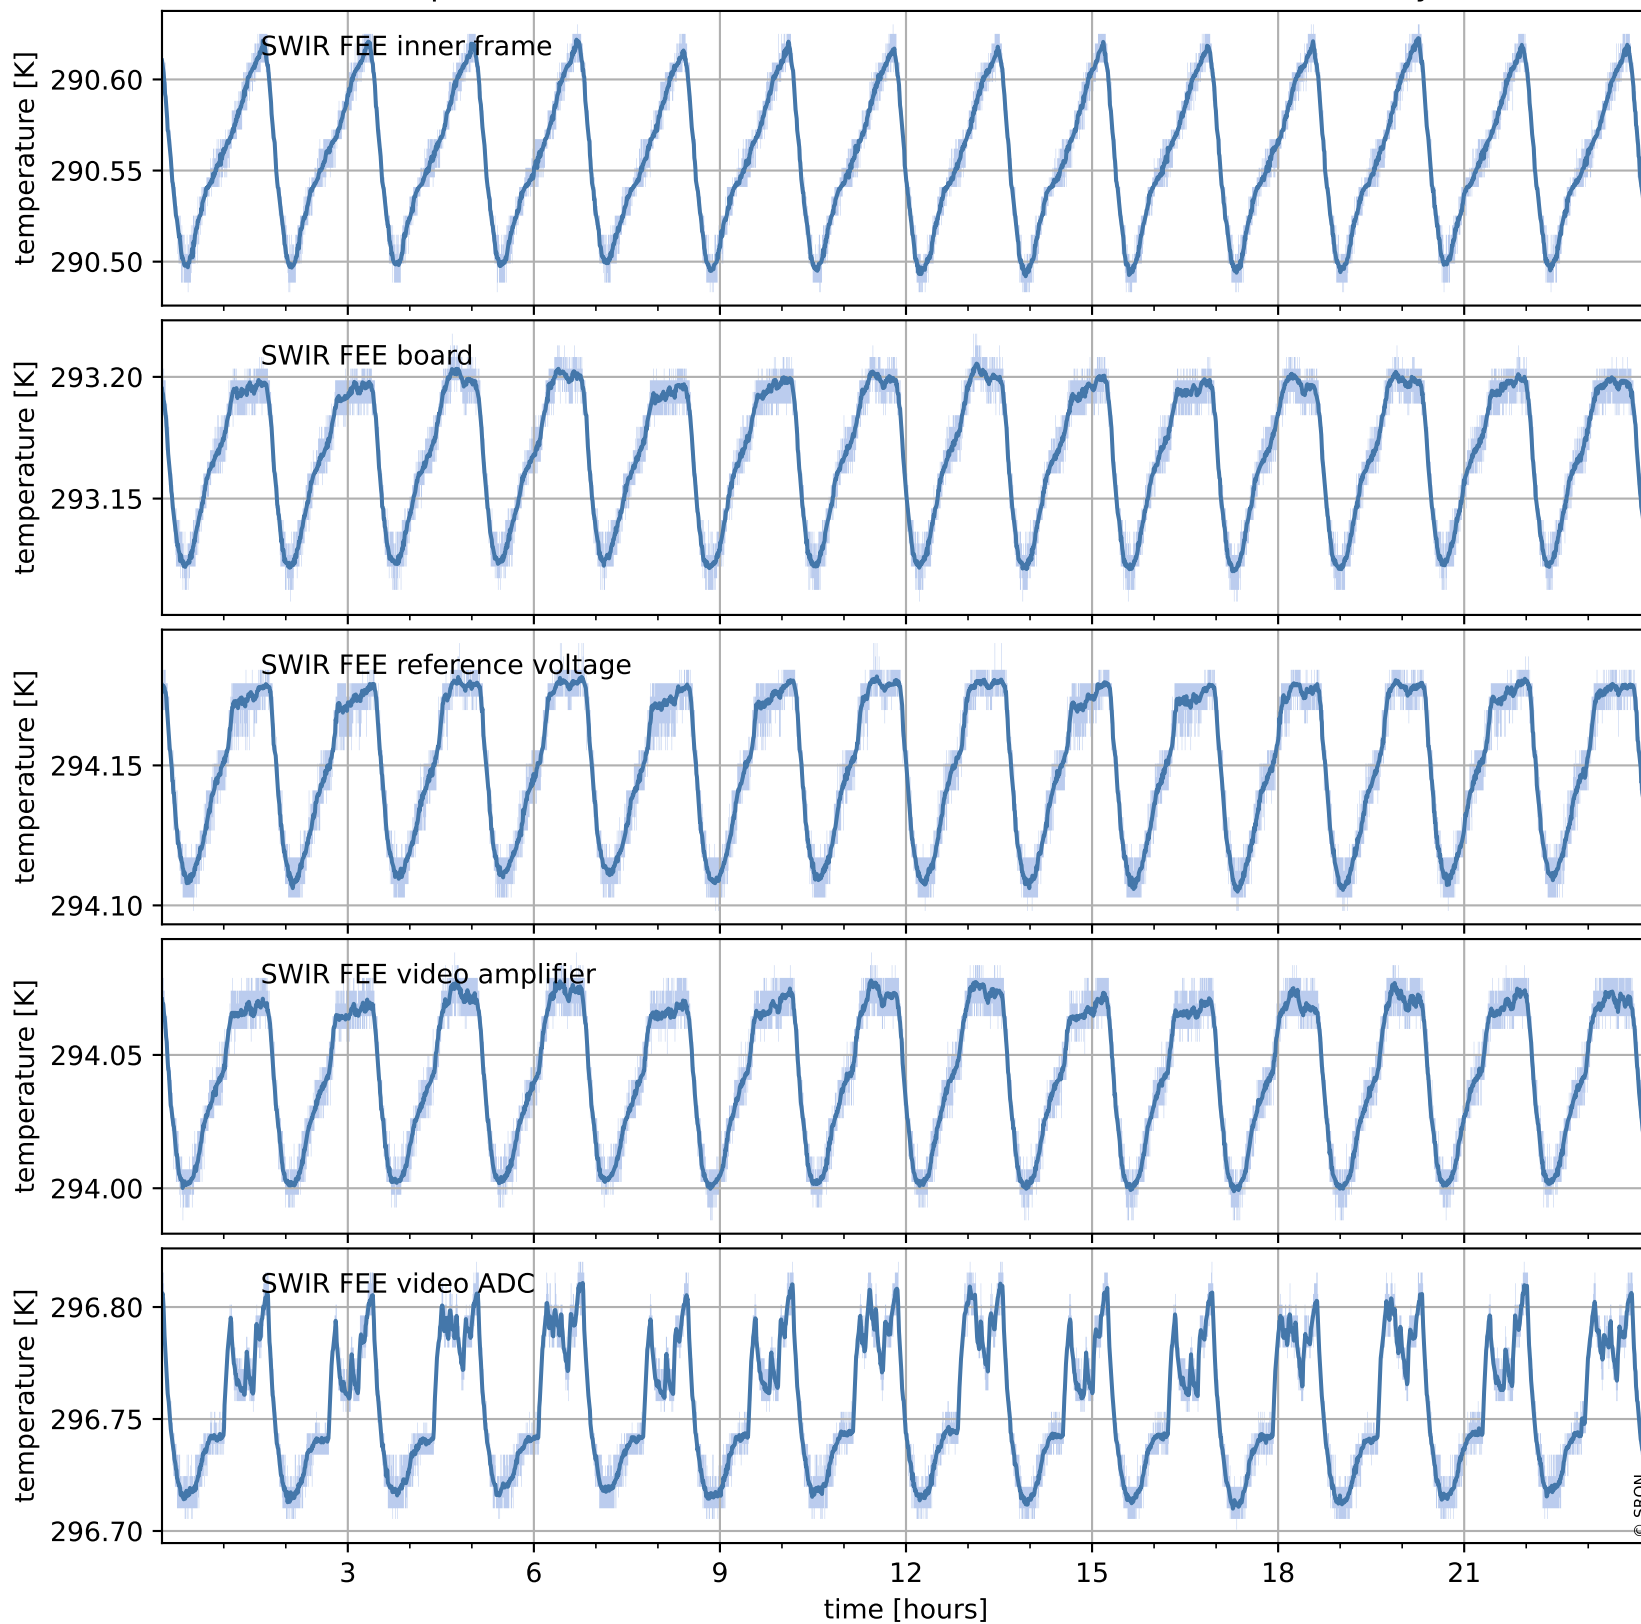

Tropomi SWIR housekeeping data

orbits : [30541, 30554]
coverage : 2023-09-05 / 2023-09-06
created : 2023-09-06T14:21:05

Temperature of sensors at the SWIR front-end electronics (one day)