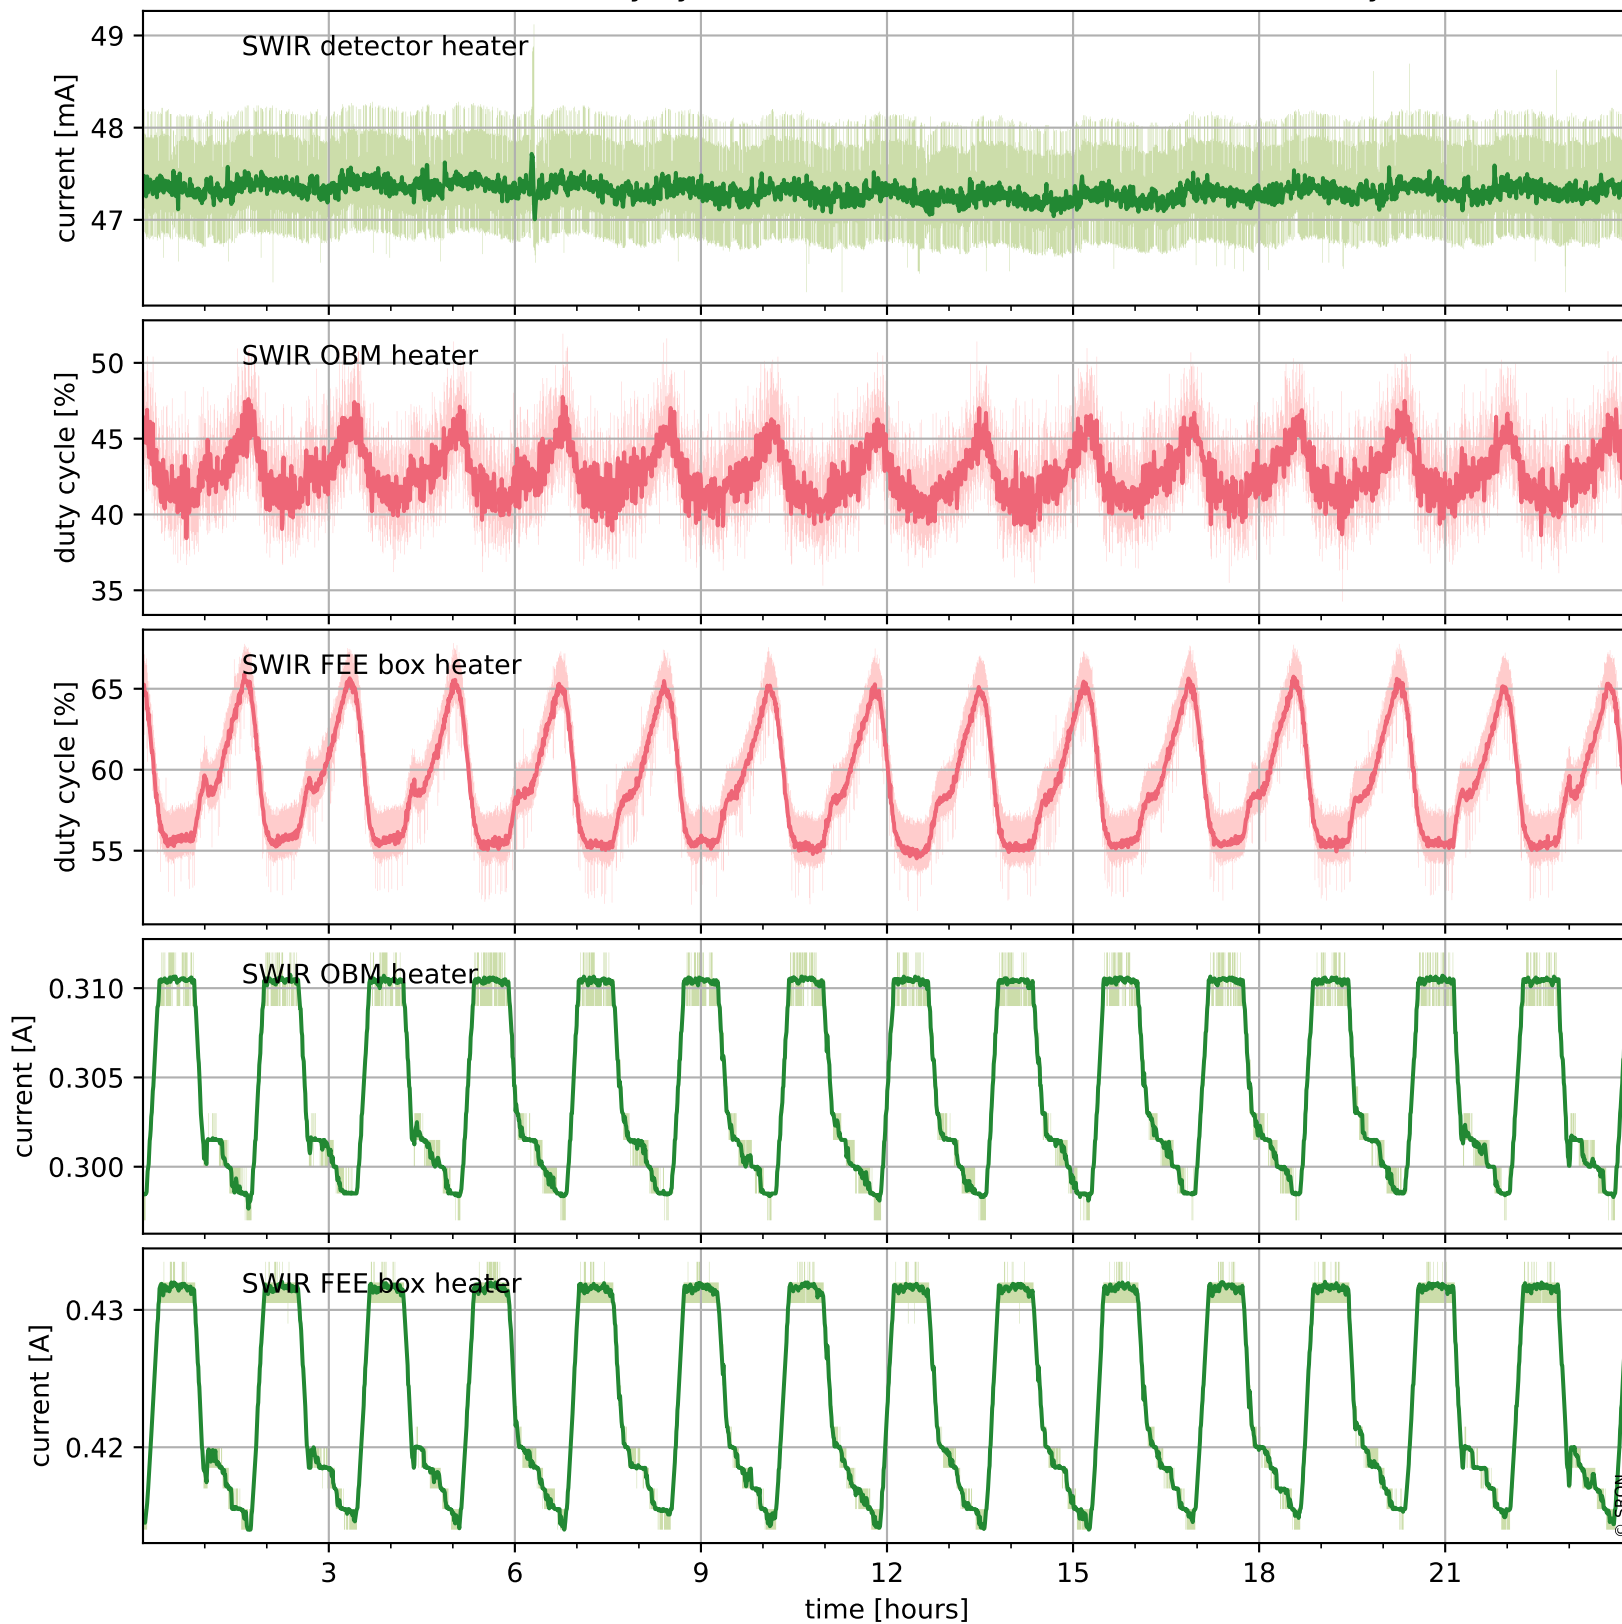

Tropomi SWIR housekeeping data

orbits : [30541, 30554]
coverage : 2023-09-05 / 2023-09-06
created : 2023-09-06T14:21:04

Temperature of sensors relevant for SWIR (one day)

Tropomi SWIR housekeeping data

orbits : [30070, 30554]
coverage : 2023-08-02 / 2023-09-06
created : 2023-09-06T14:21:04

Temperature of sensors relevant for SWIR (last month)

Tropomi SWIR housekeeping data

orbits : [30541, 30554]
coverage : 2023-09-05 / 2023-09-06
created : 2023-09-06T14:21:04

Current and duty cycle of 3 heaters relevant for SWIR (one day)

Tropomi SWIR housekeeping data

orbits : [30070, 30554]
coverage : 2023-08-02 / 2023-09-06
created : 2023-09-06T14:21:05

Current and duty cycle of 3 heaters relevant for SWIR (last month)

Tropomi SWIR housekeeping data