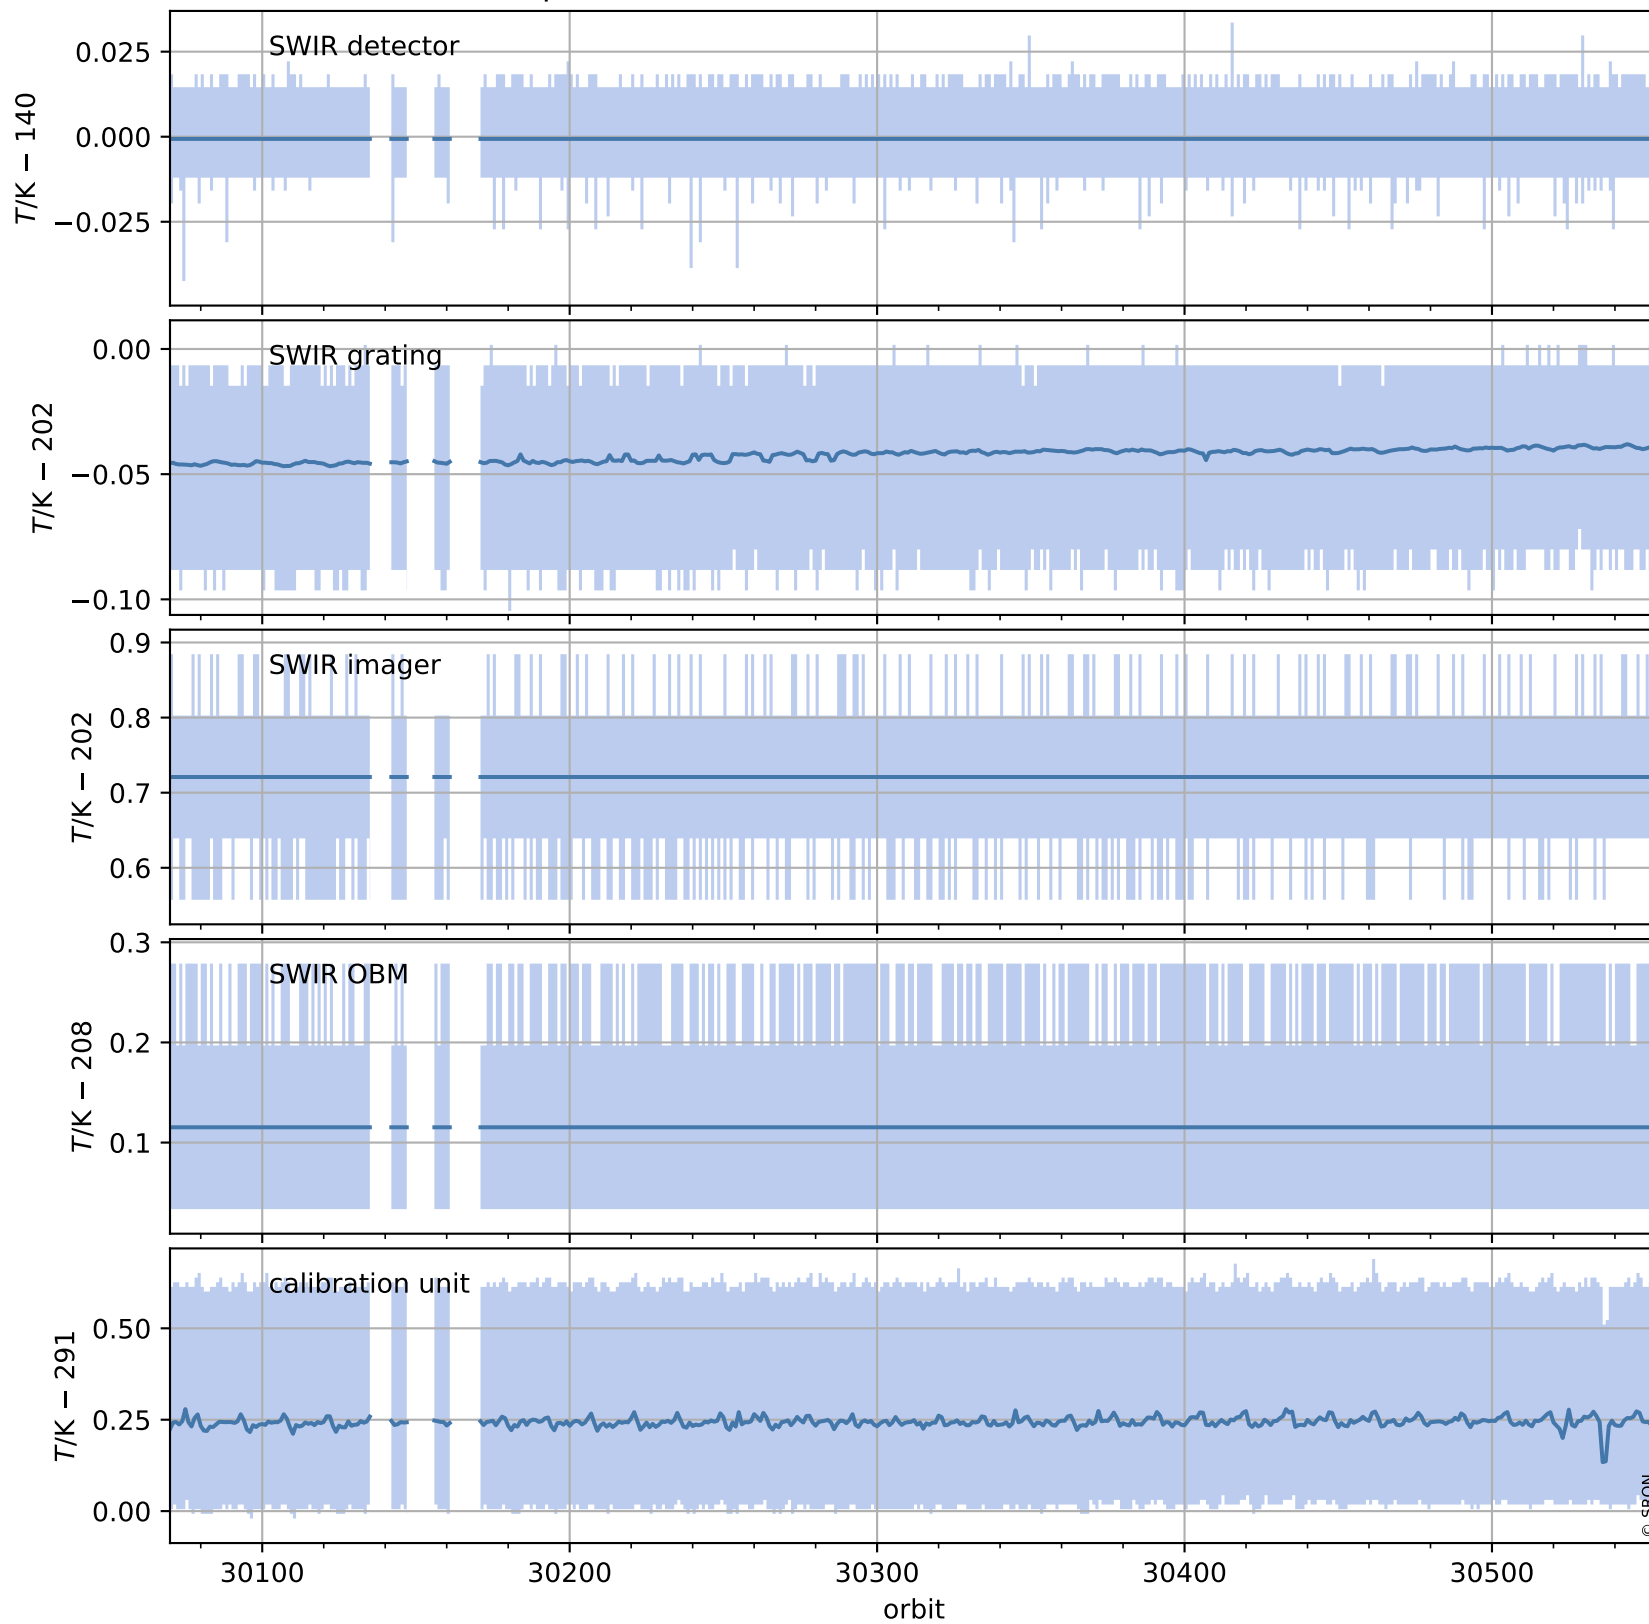

Tropomi SWIR housekeeping data

orbits : [30541, 30554]
coverage : 2023-09-05 / 2023-09-06
created : 2023-09-06T14:21:04

Temperature of sensors relevant for SWIR (one day)

Tropomi SWIR housekeeping data

orbits : [30070, 30554]
coverage : 2023-08-02 / 2023-09-06
created : 2023-09-06T14:21:04

Temperature of sensors relevant for SWIR (last month)

Tropomi SWIR housekeeping data

orbits : [30541, 30554]
coverage : 2023-09-05 / 2023-09-06
created : 2023-09-06T14:21:04

Current and duty cycle of 3 heaters relevant for SWIR (one day)

Tropomi SWIR housekeeping data

orbits : [30070, 30554]
coverage : 2023-08-02 / 2023-09-06
created : 2023-09-06T14:21:05

Current and duty cycle of 3 heaters relevant for SWIR (last month)

Tropomi SWIR housekeeping data

orbits : [30541, 30554]
coverage : 2023-09-05 / 2023-09-06
created : 2023-09-06T14:21:05

Temperature of sensors at the SWIR front-end electronics (one day)

Tropomi SWIR housekeeping data

orbits : [30070, 30554]
coverage : 2023-08-02 / 2023-09-06
created : 2023-09-06T14:21:06