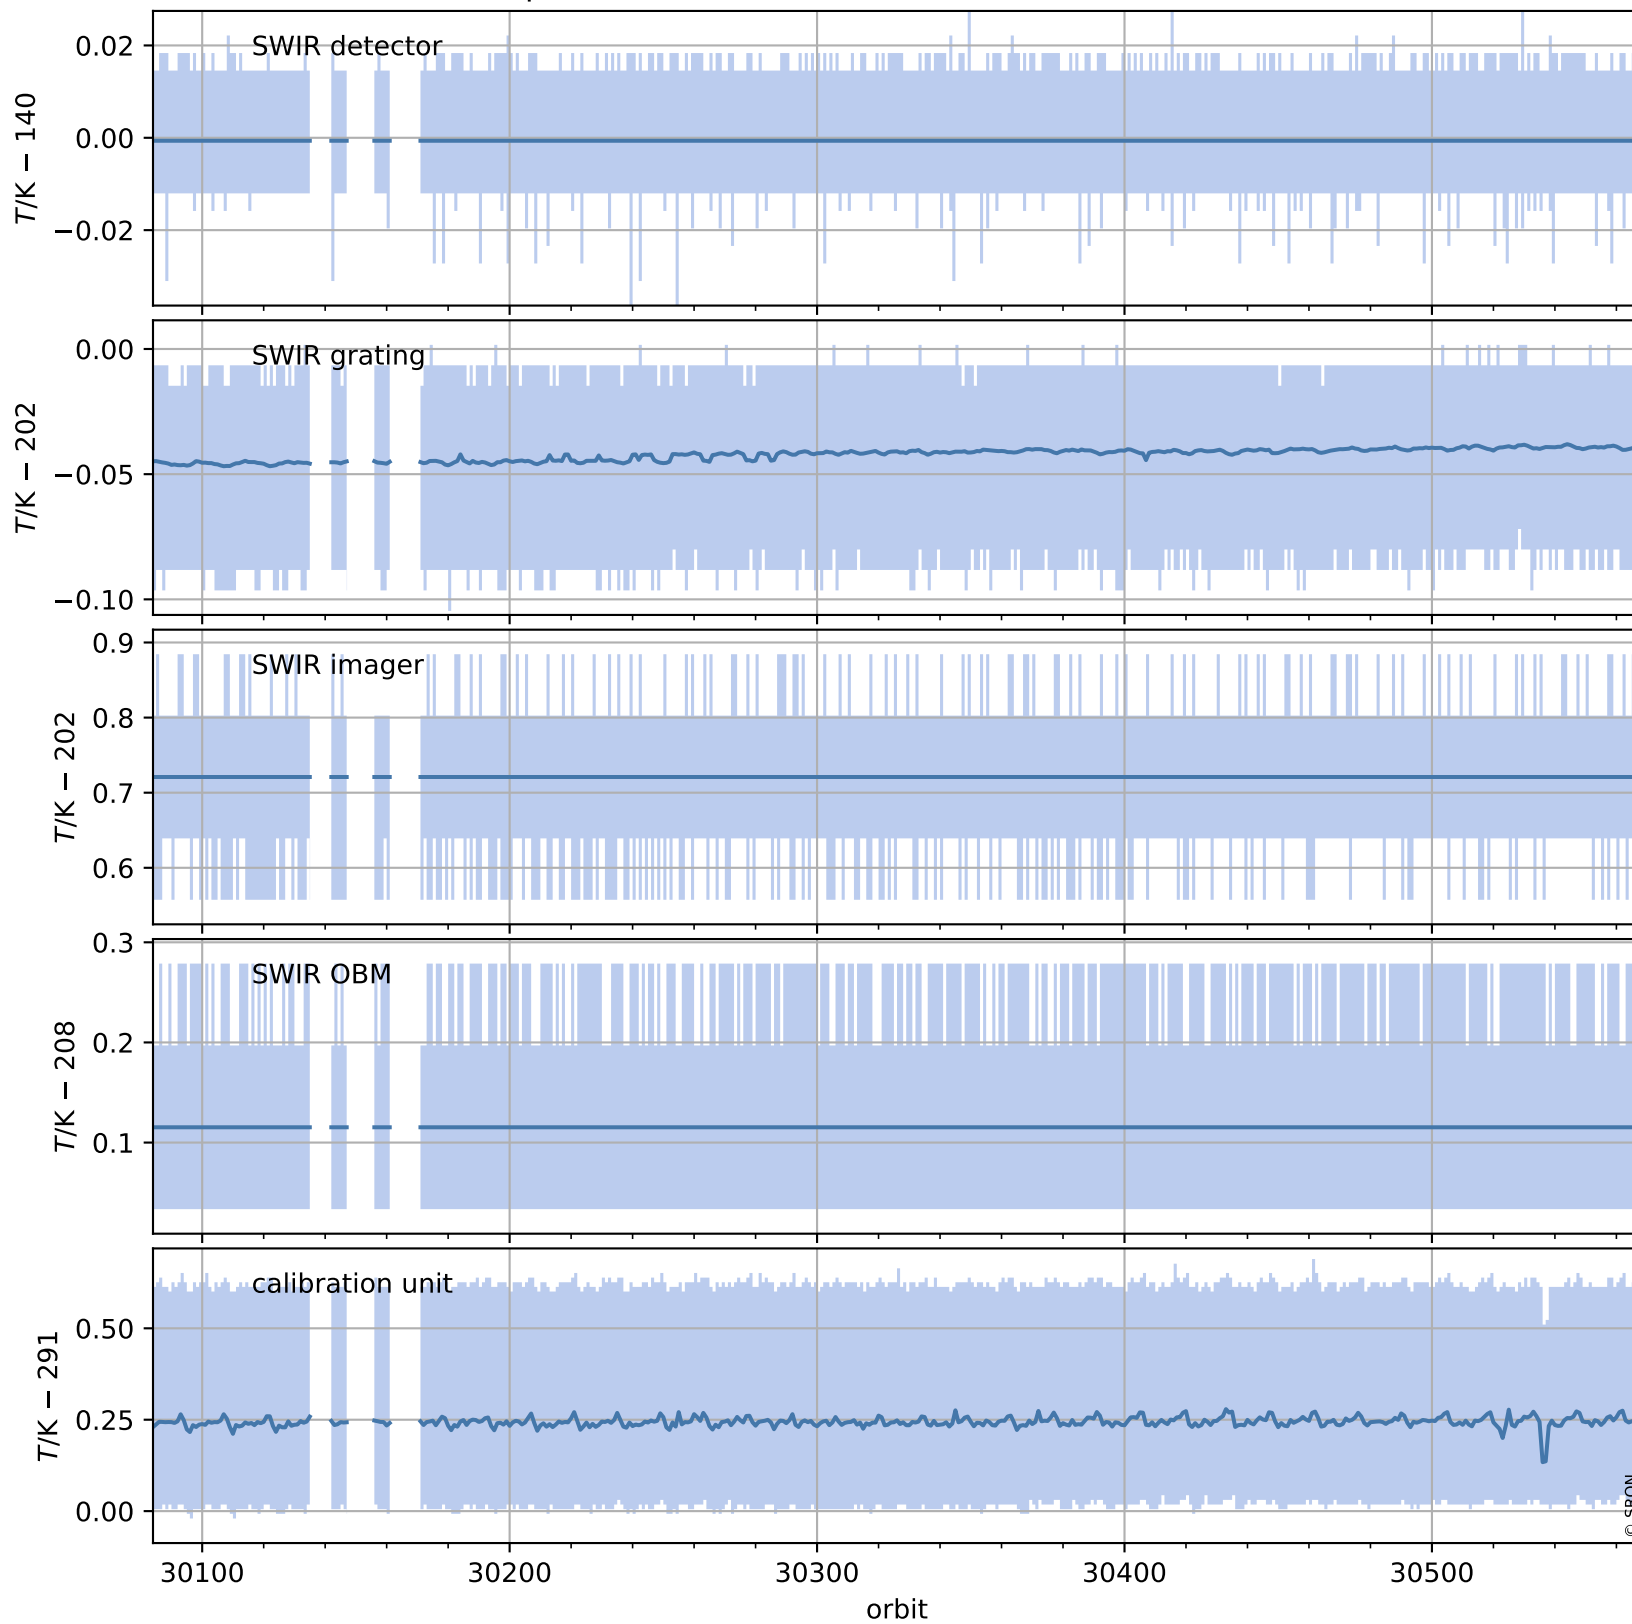

# Tropomi SWIR housekeeping data

orbits : [30555, 30568]  
coverage : 2023-09-06 / 2023-09-07  
created : 2023-09-07T14:21:03

## Temperature of sensors relevant for SWIR (one day)

# Tropomi SWIR housekeeping data

orbits : [30084, 30568]  
coverage : 2023-08-03 / 2023-09-07  
created : 2023-09-07T14:21:03

## Temperature of sensors relevant for SWIR (last month)