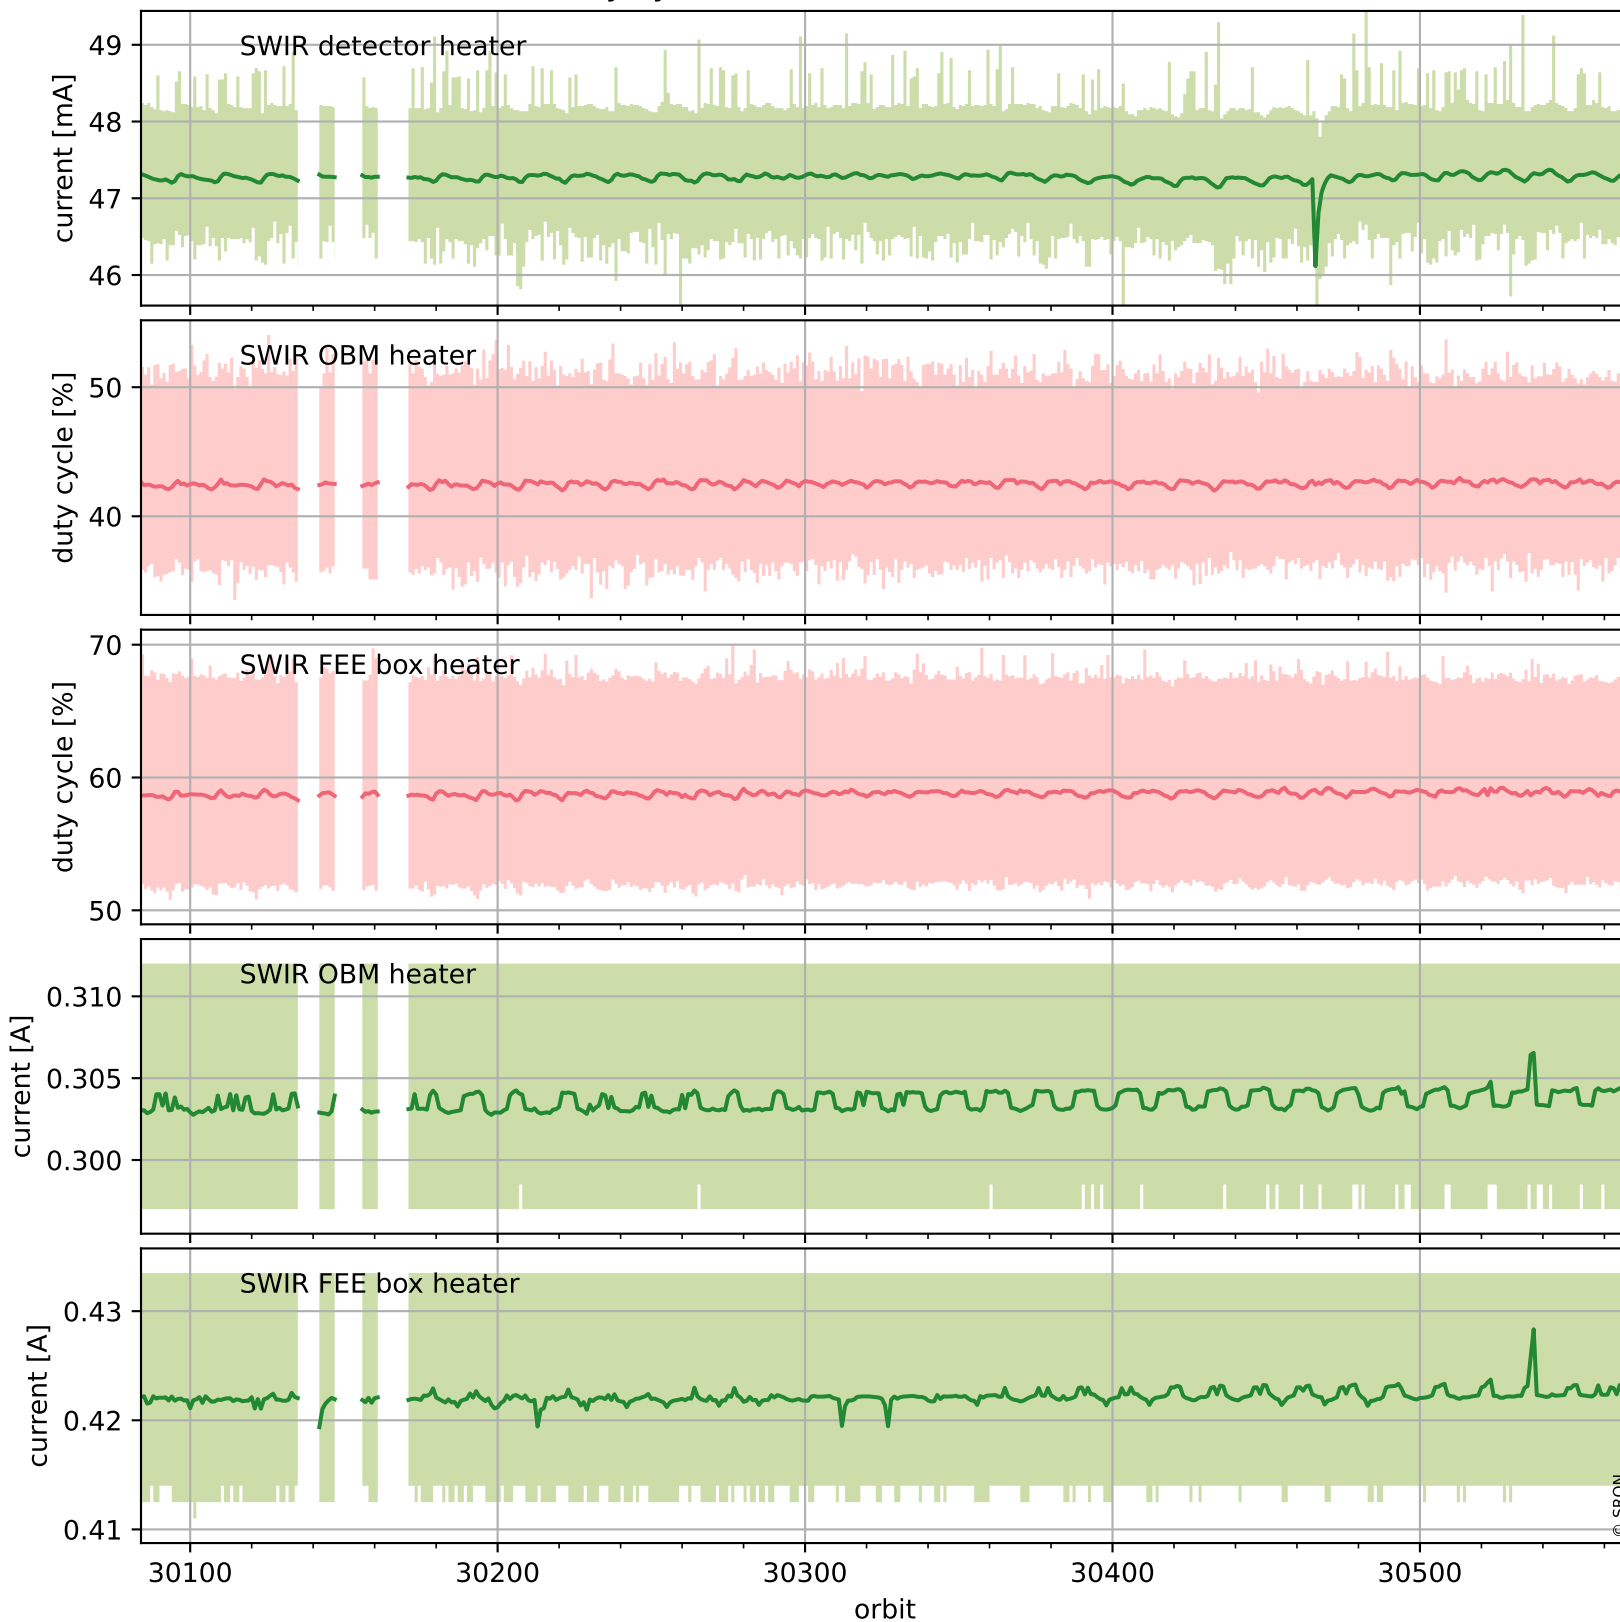

Tropomi SWIR housekeeping data

orbits : [30084, 30568]
coverage : 2023-08-03 / 2023-09-07
created : 2023-09-07T14:21:04

Current and duty cycle of 3 heaters relevant for SWIR (last month)