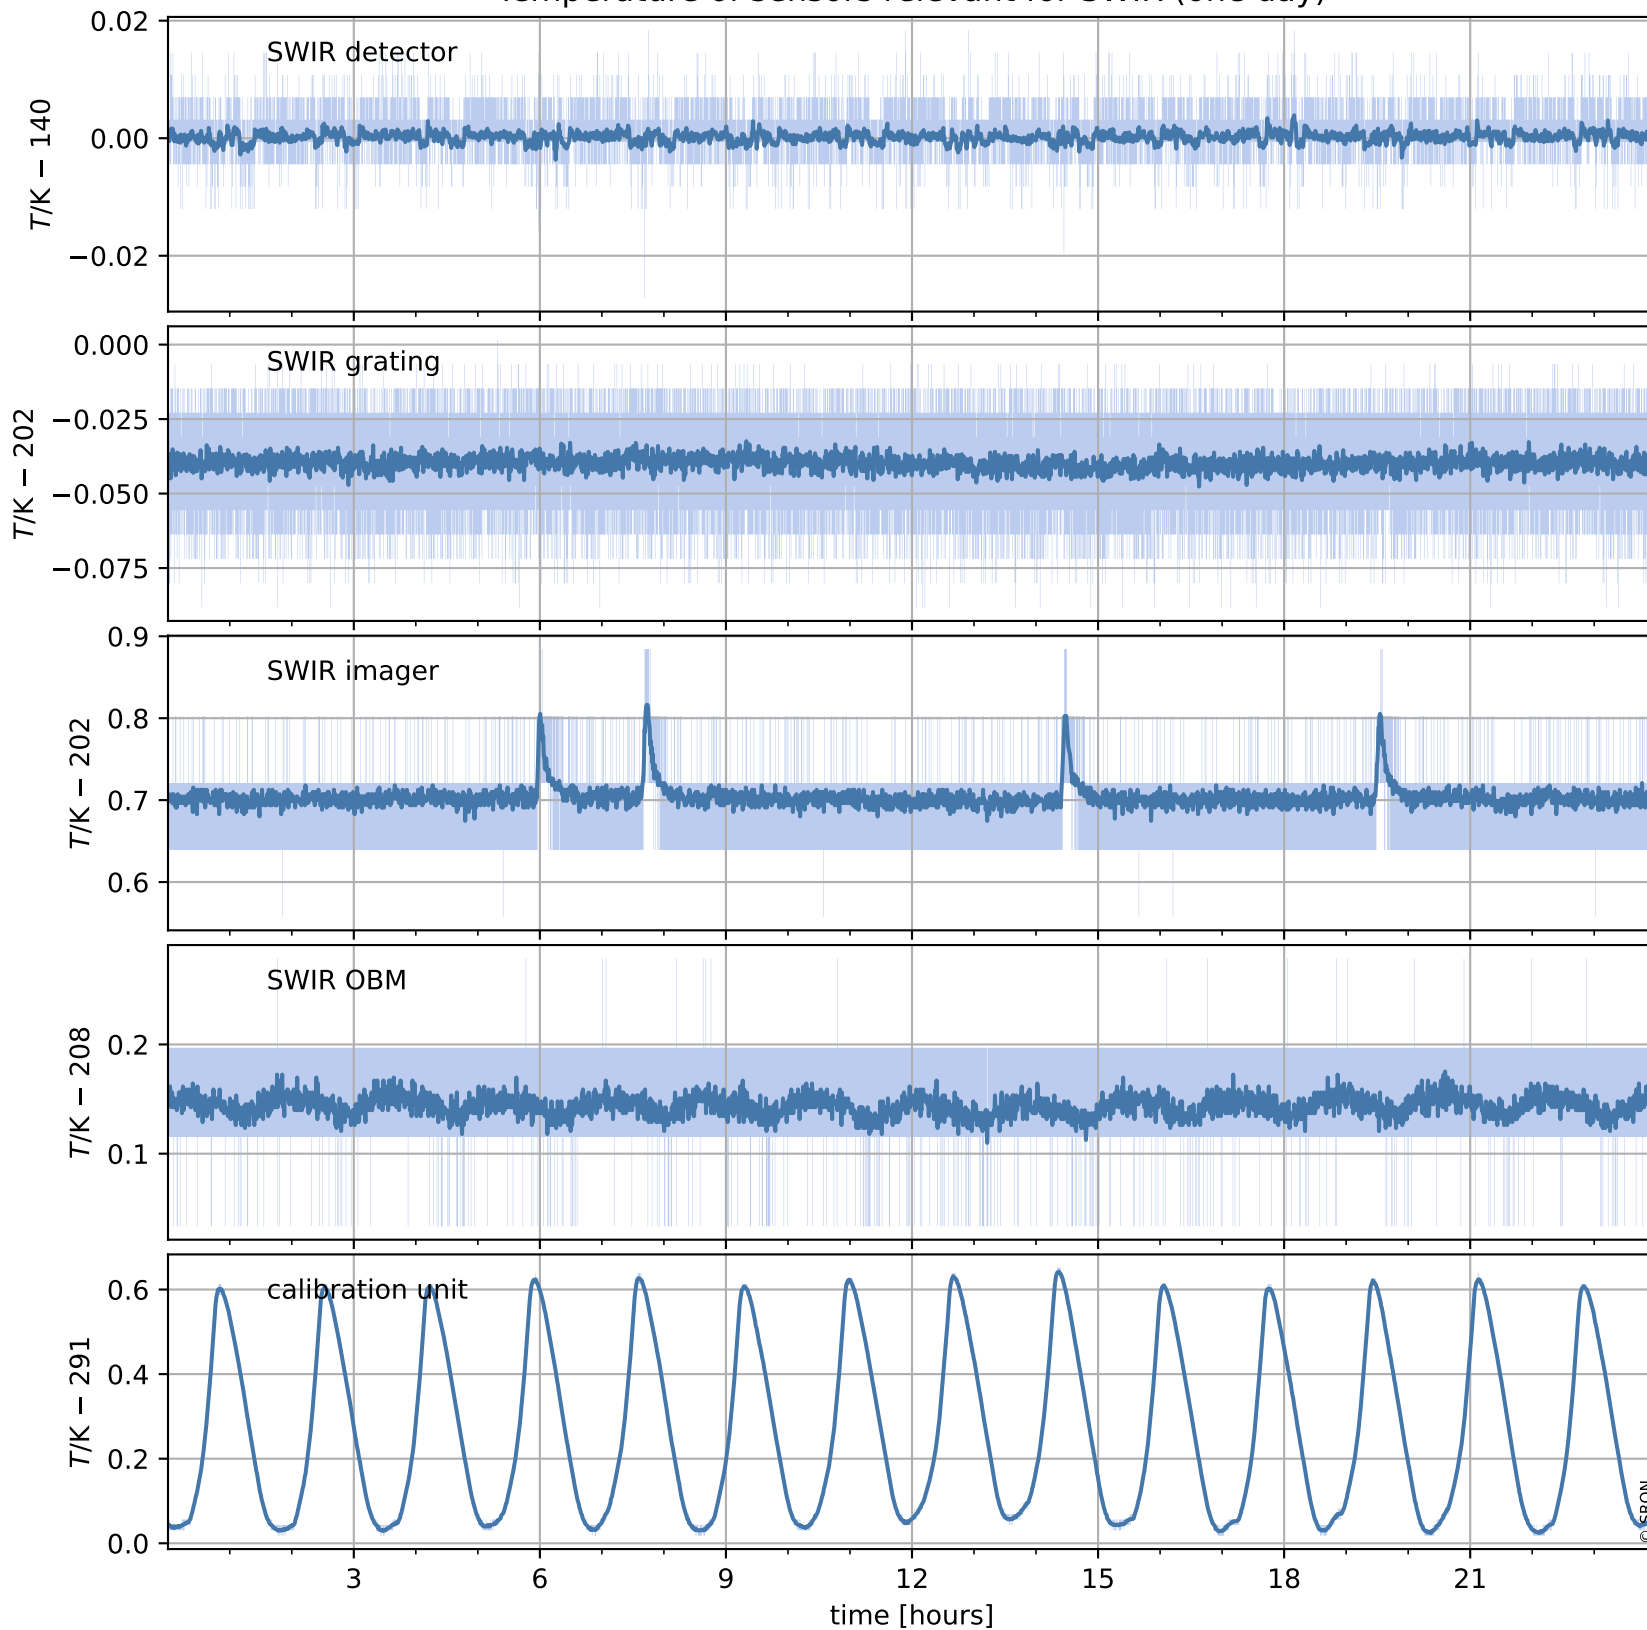

# Tropomi SWIR housekeeping data

orbits : [30555, 30568]  
coverage : 2023-09-06 / 2023-09-07  
created : 2023-09-07T14:21:03

## Temperature of sensors relevant for SWIR (one day)

## Temperature of sensors relevant for SWIR (last month)