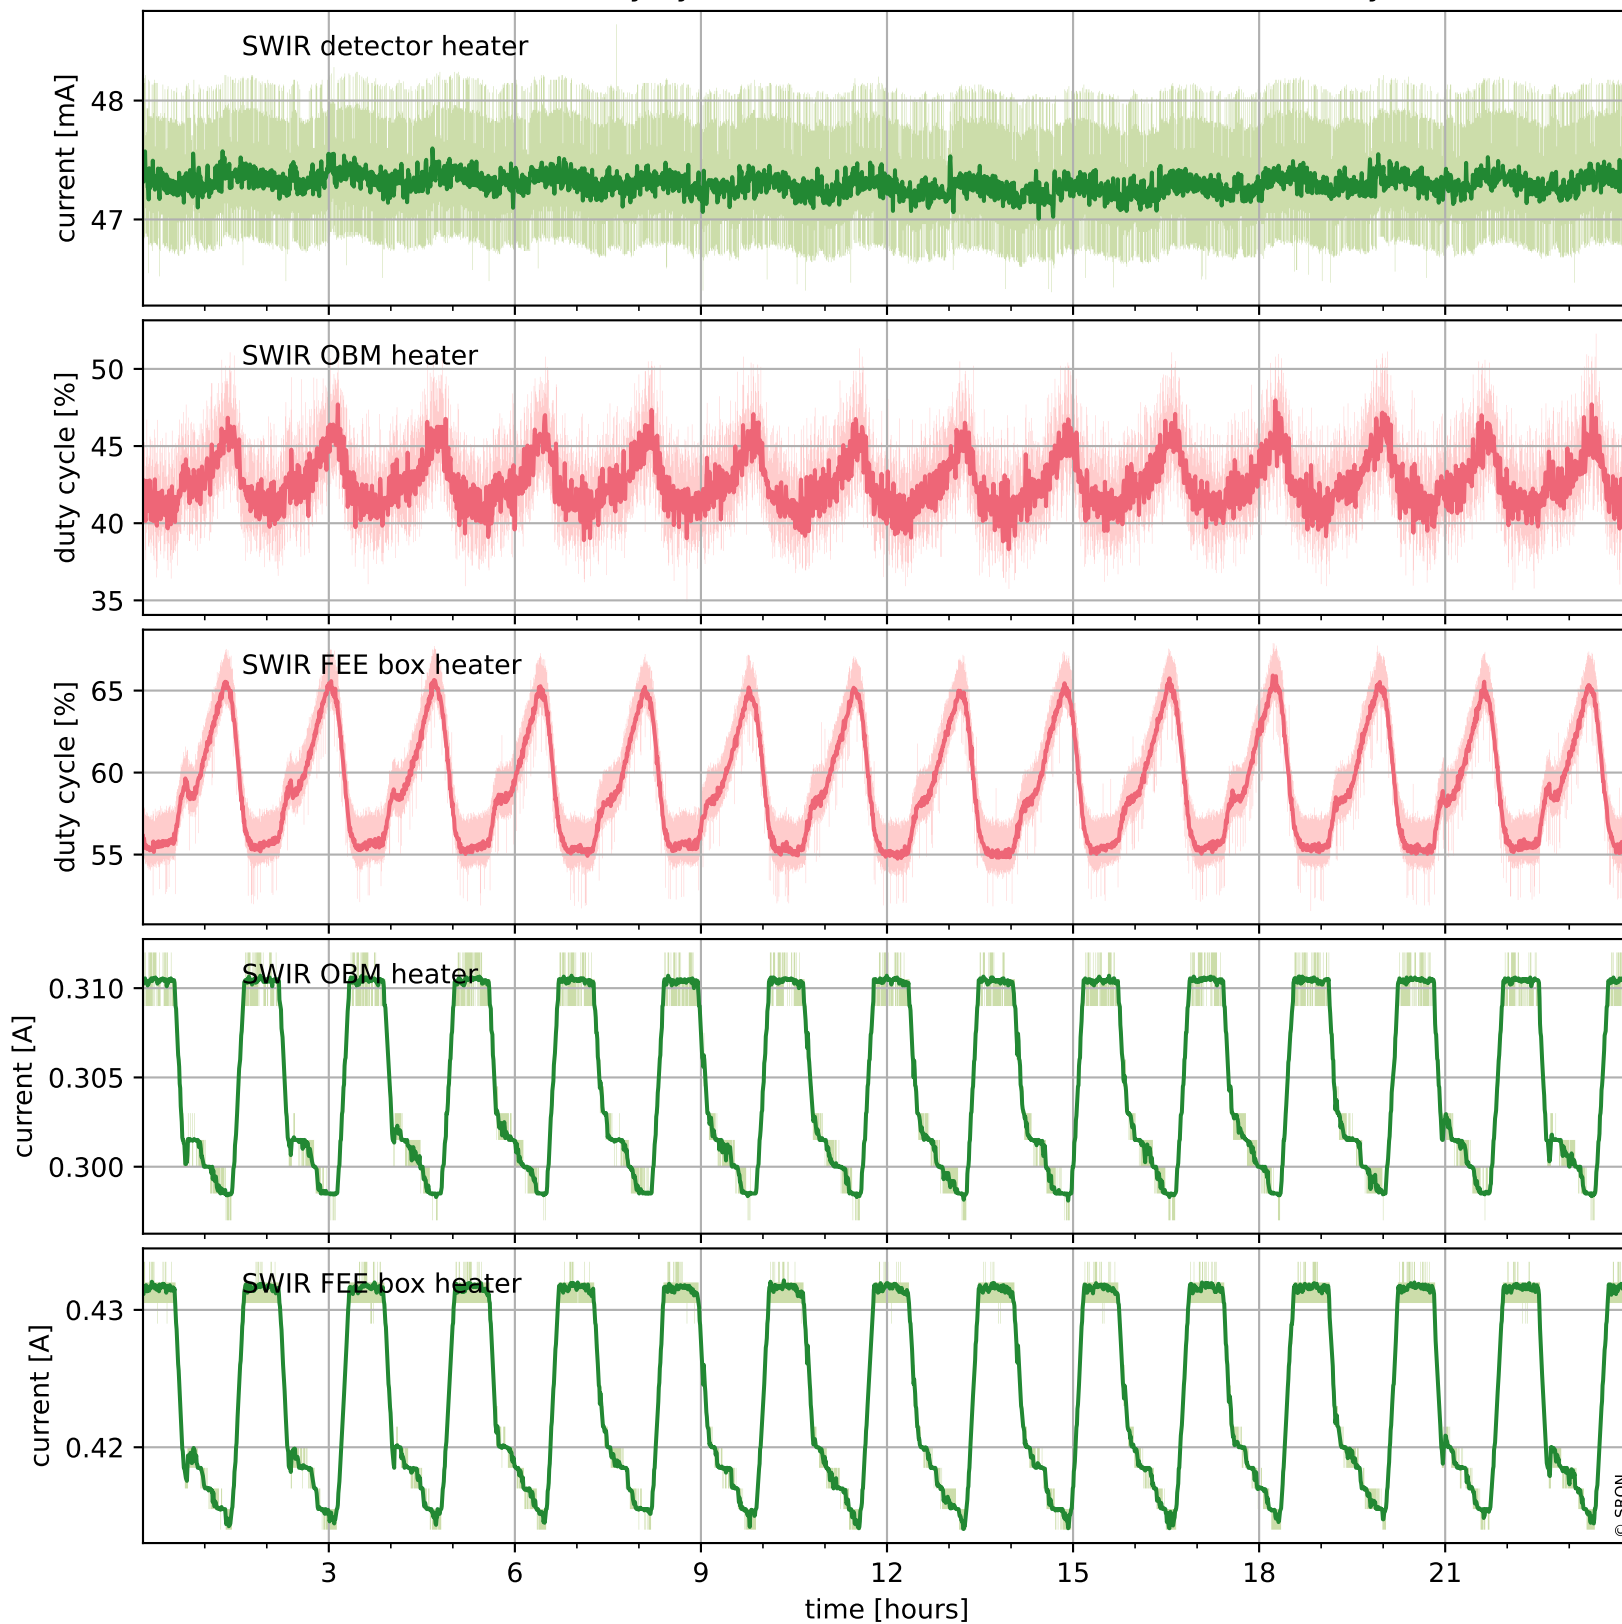

Tropomi SWIR housekeeping data

orbits : [30555, 30568]
coverage : 2023-09-06 / 2023-09-07
created : 2023-09-07T14:21:04

Current and duty cycle of 3 heaters relevant for SWIR (one day)