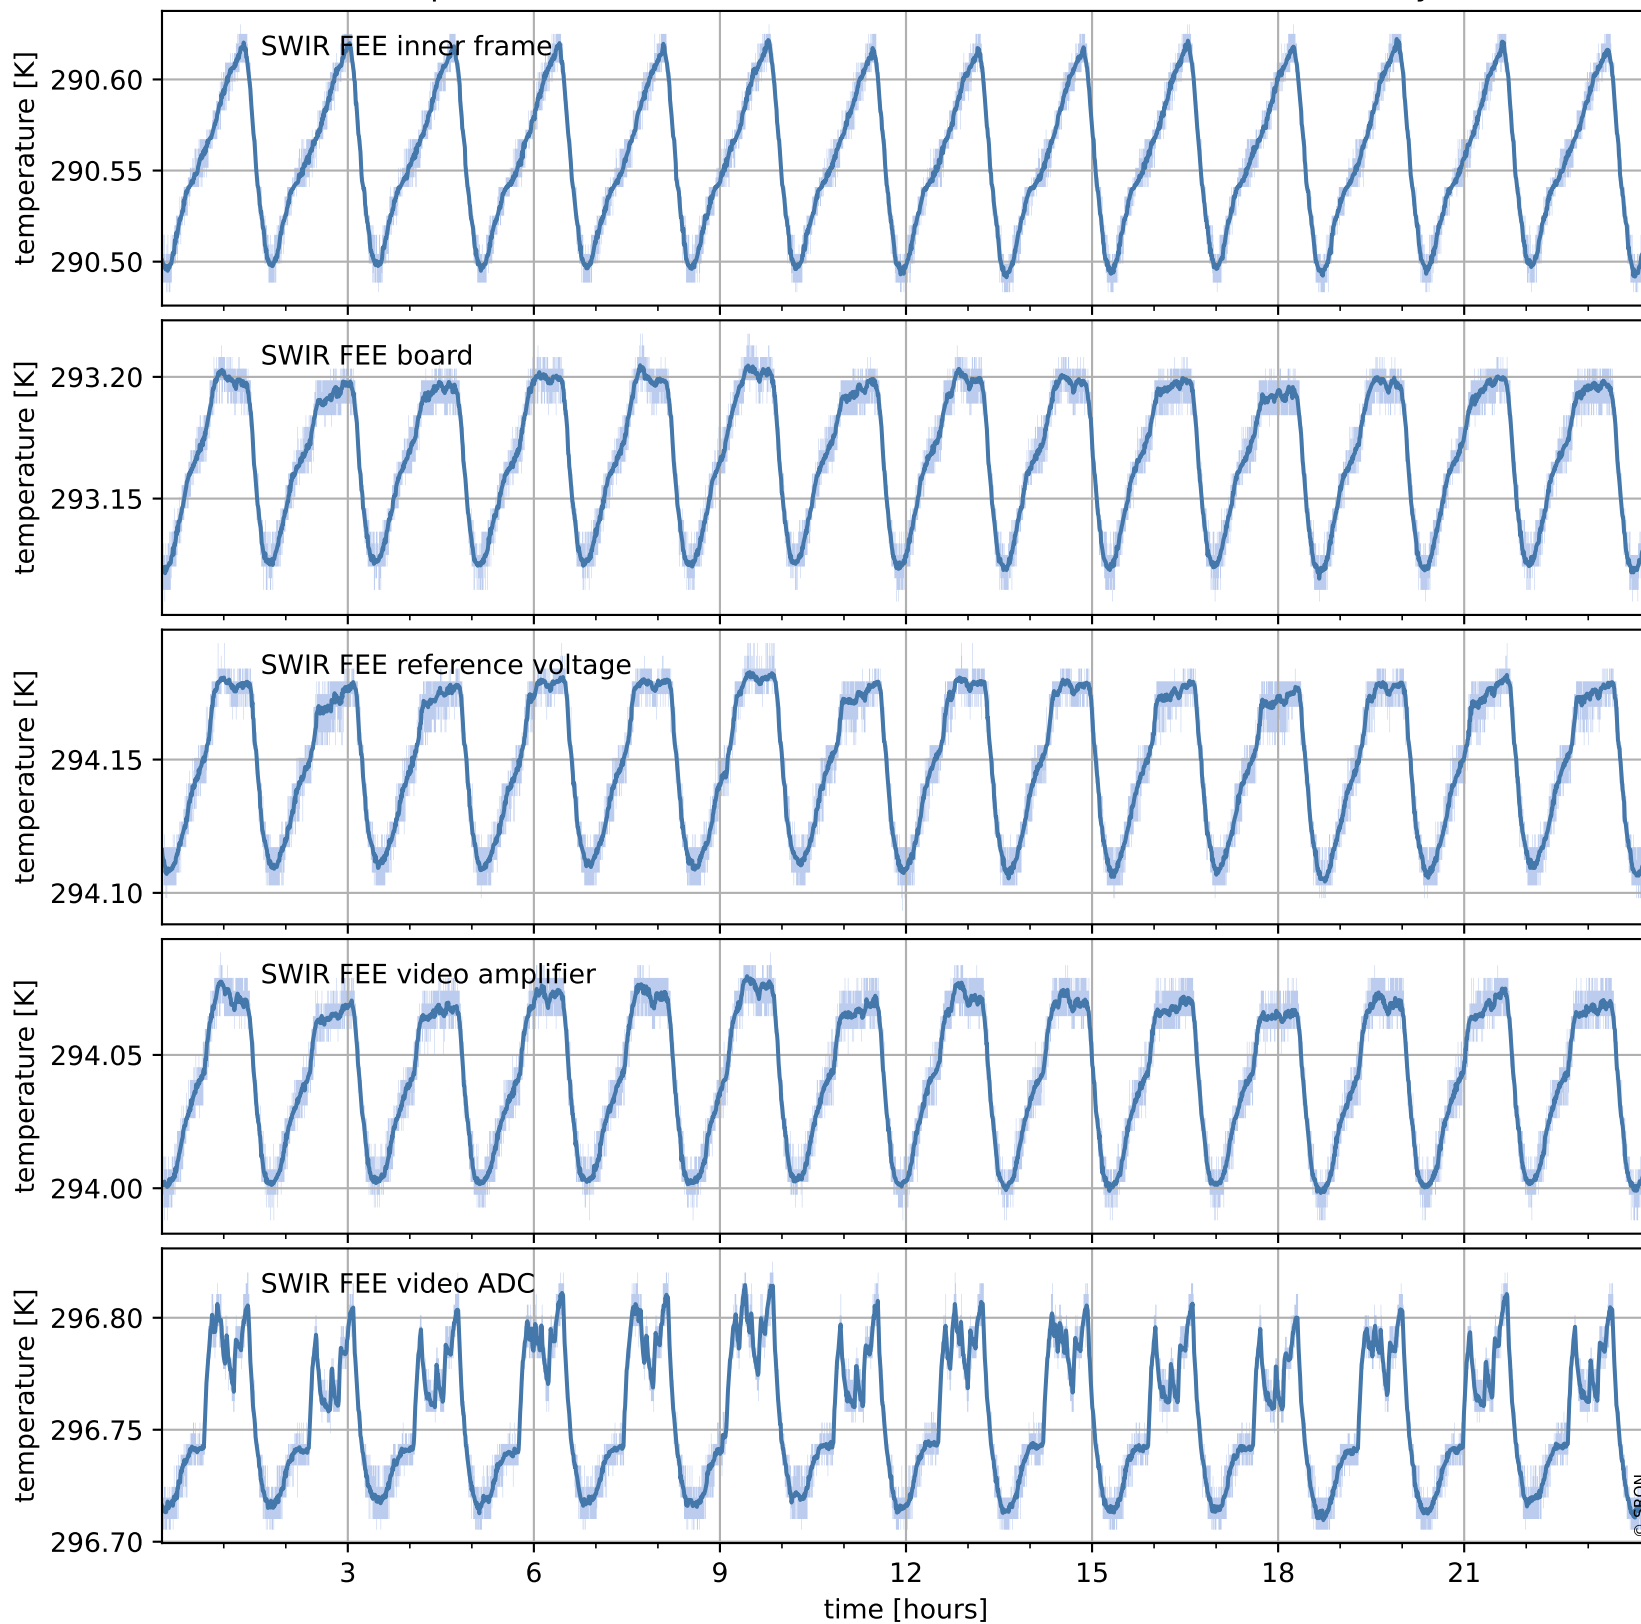

Tropomi SWIR housekeeping data

orbits : [30555, 30568]
coverage : 2023-09-06 / 2023-09-07
created : 2023-09-07T14:21:05

Temperature of sensors at the SWIR front-end electronics (one day)