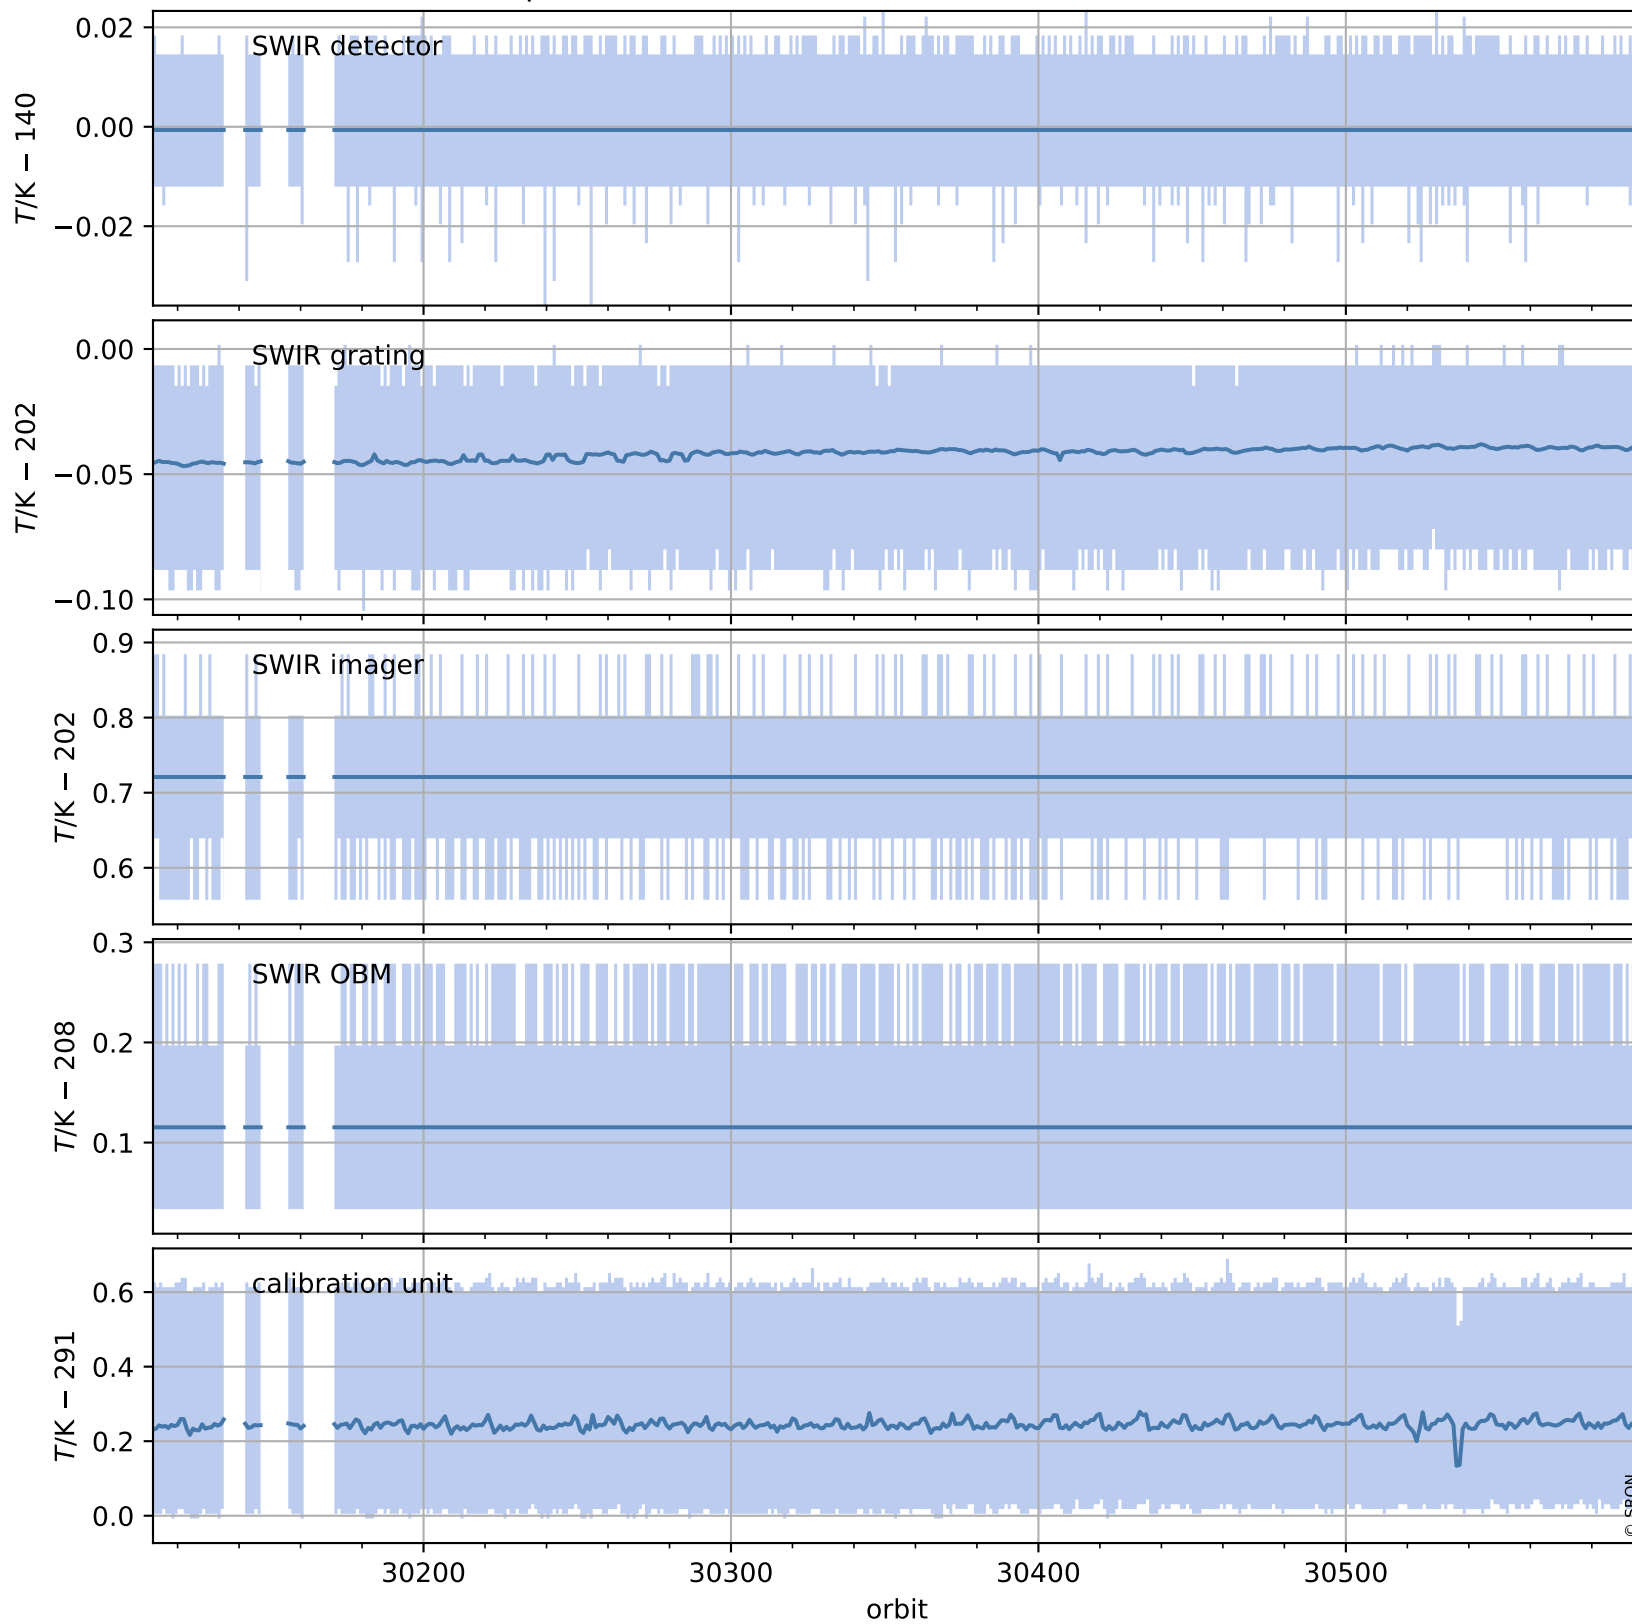

# Tropomi SWIR housekeeping data

orbits : [30583, 30596]  
coverage : 2023-09-08 / 2023-09-09  
created : 2023-09-09T04:21:05

## Temperature of sensors relevant for SWIR (one day)

# Tropomi SWIR housekeeping data

orbits : [30112, 30596]  
coverage : 2023-08-05 / 2023-09-09  
created : 2023-09-09T04:21:06

## Temperature of sensors relevant for SWIR (last month)