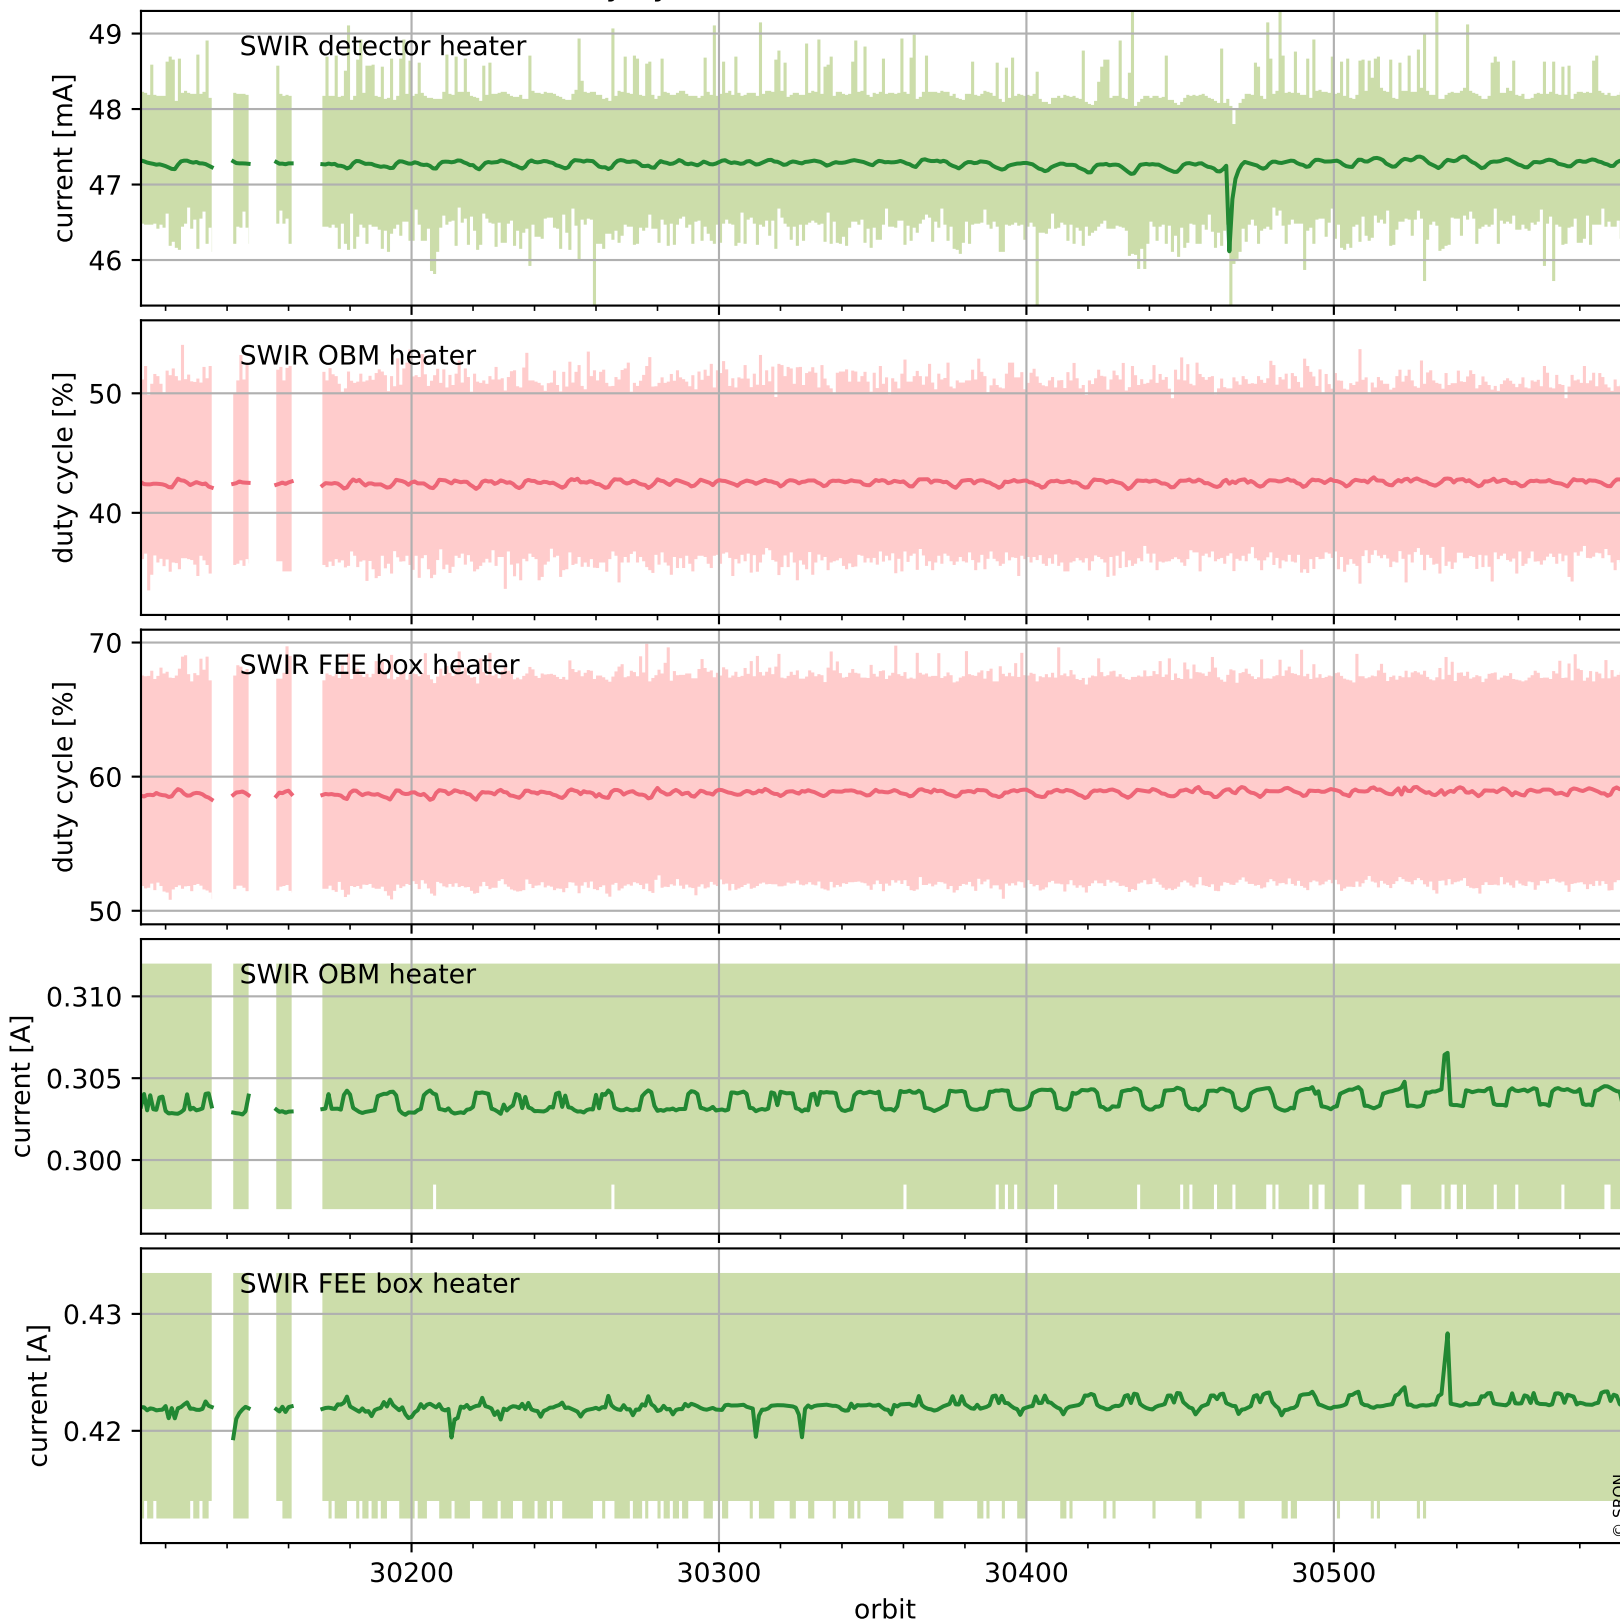

Tropomi SWIR housekeeping data

orbits : [30112, 30596]
coverage : 2023-08-05 / 2023-09-09
created : 2023-09-09T04:21:06

Current and duty cycle of 3 heaters relevant for SWIR (last month)