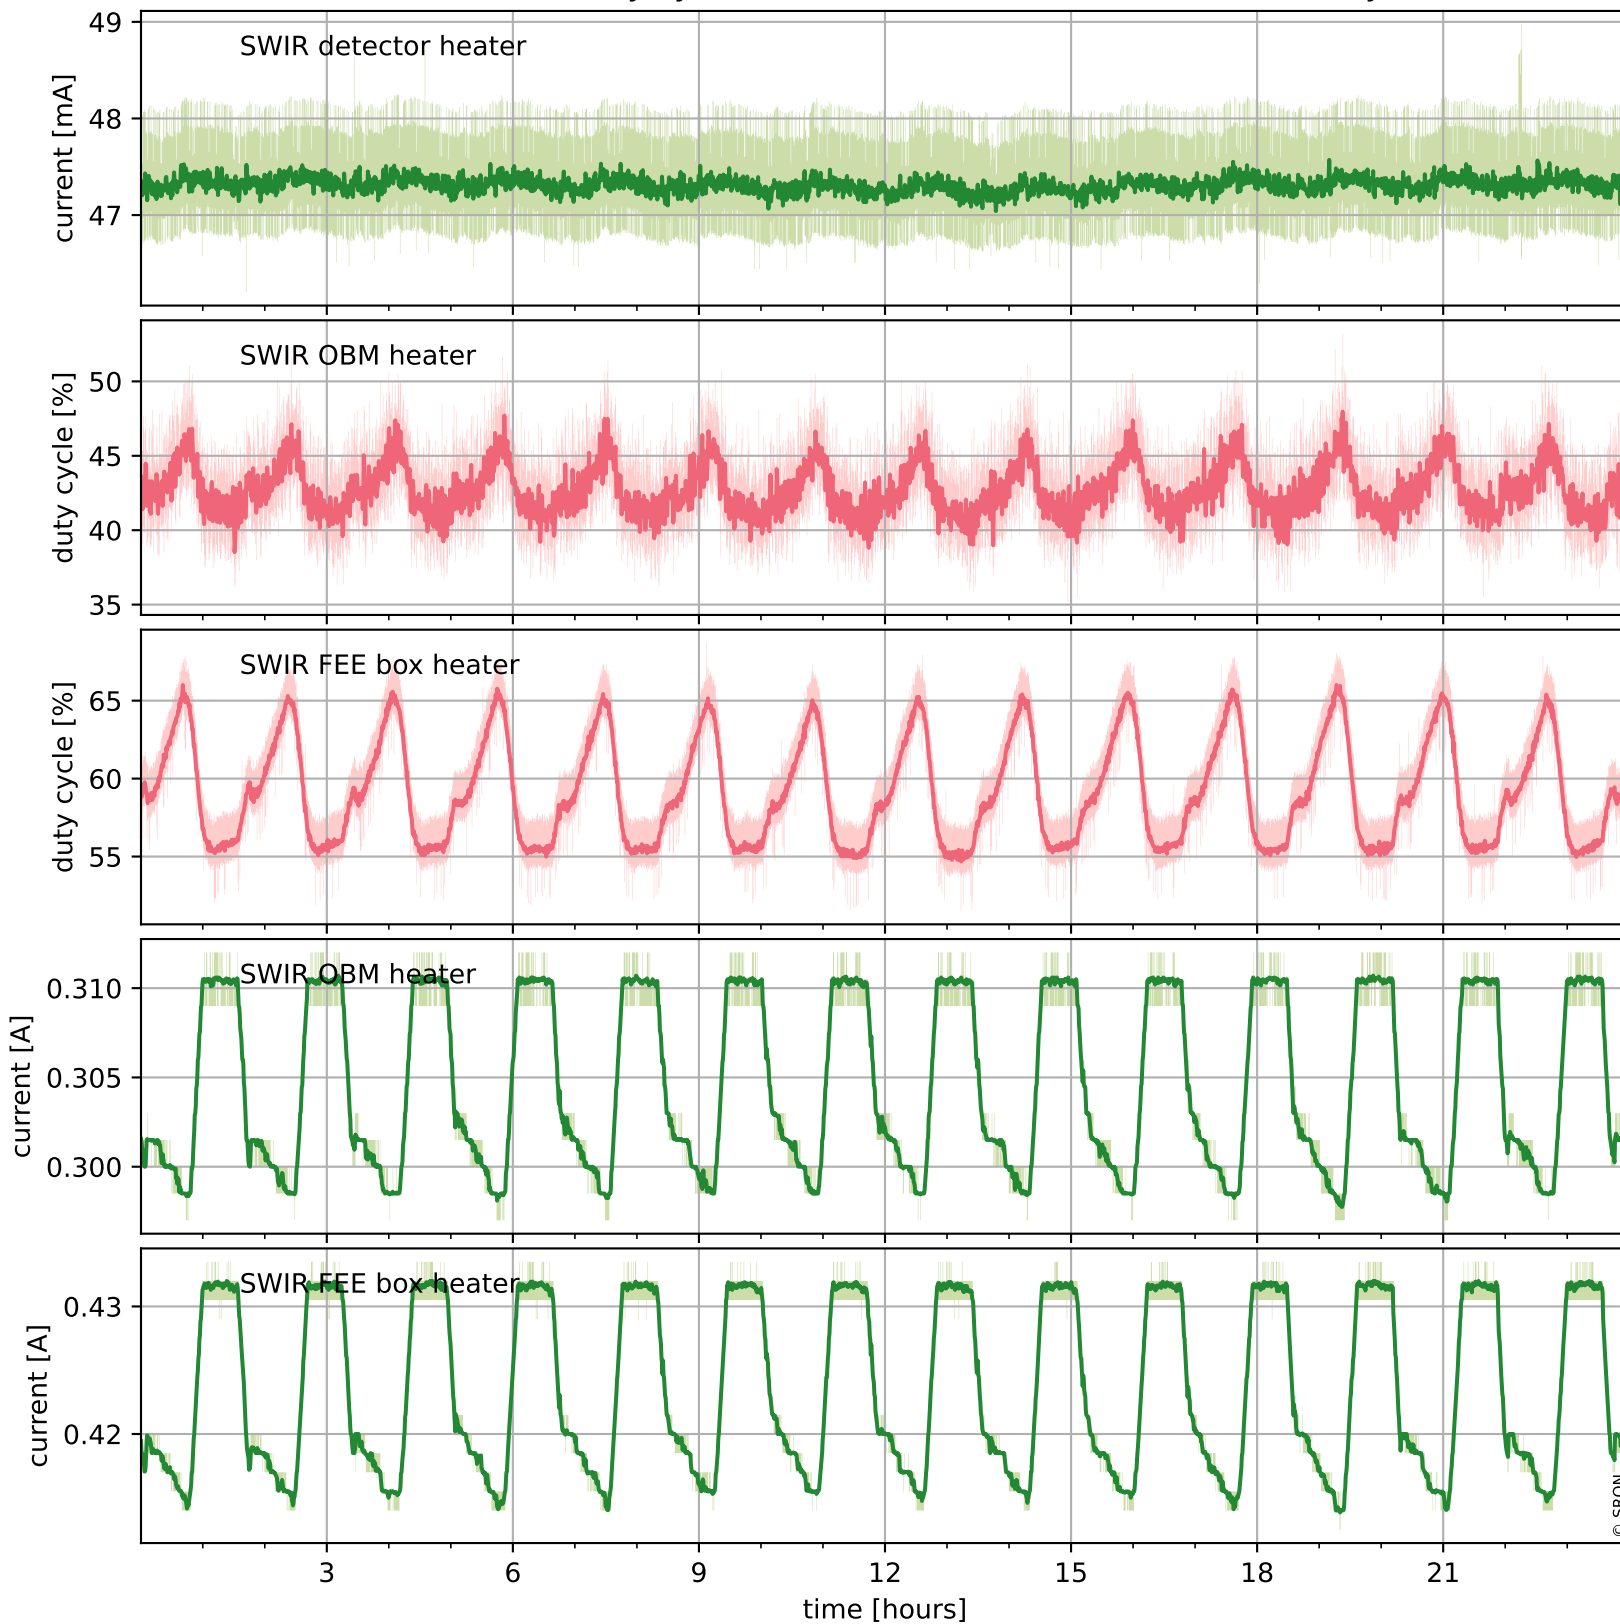

Tropomi SWIR housekeeping data

orbits : [30583, 30596]
coverage : 2023-09-08 / 2023-09-09
created : 2023-09-09T04:21:06

Current and duty cycle of 3 heaters relevant for SWIR (one day)