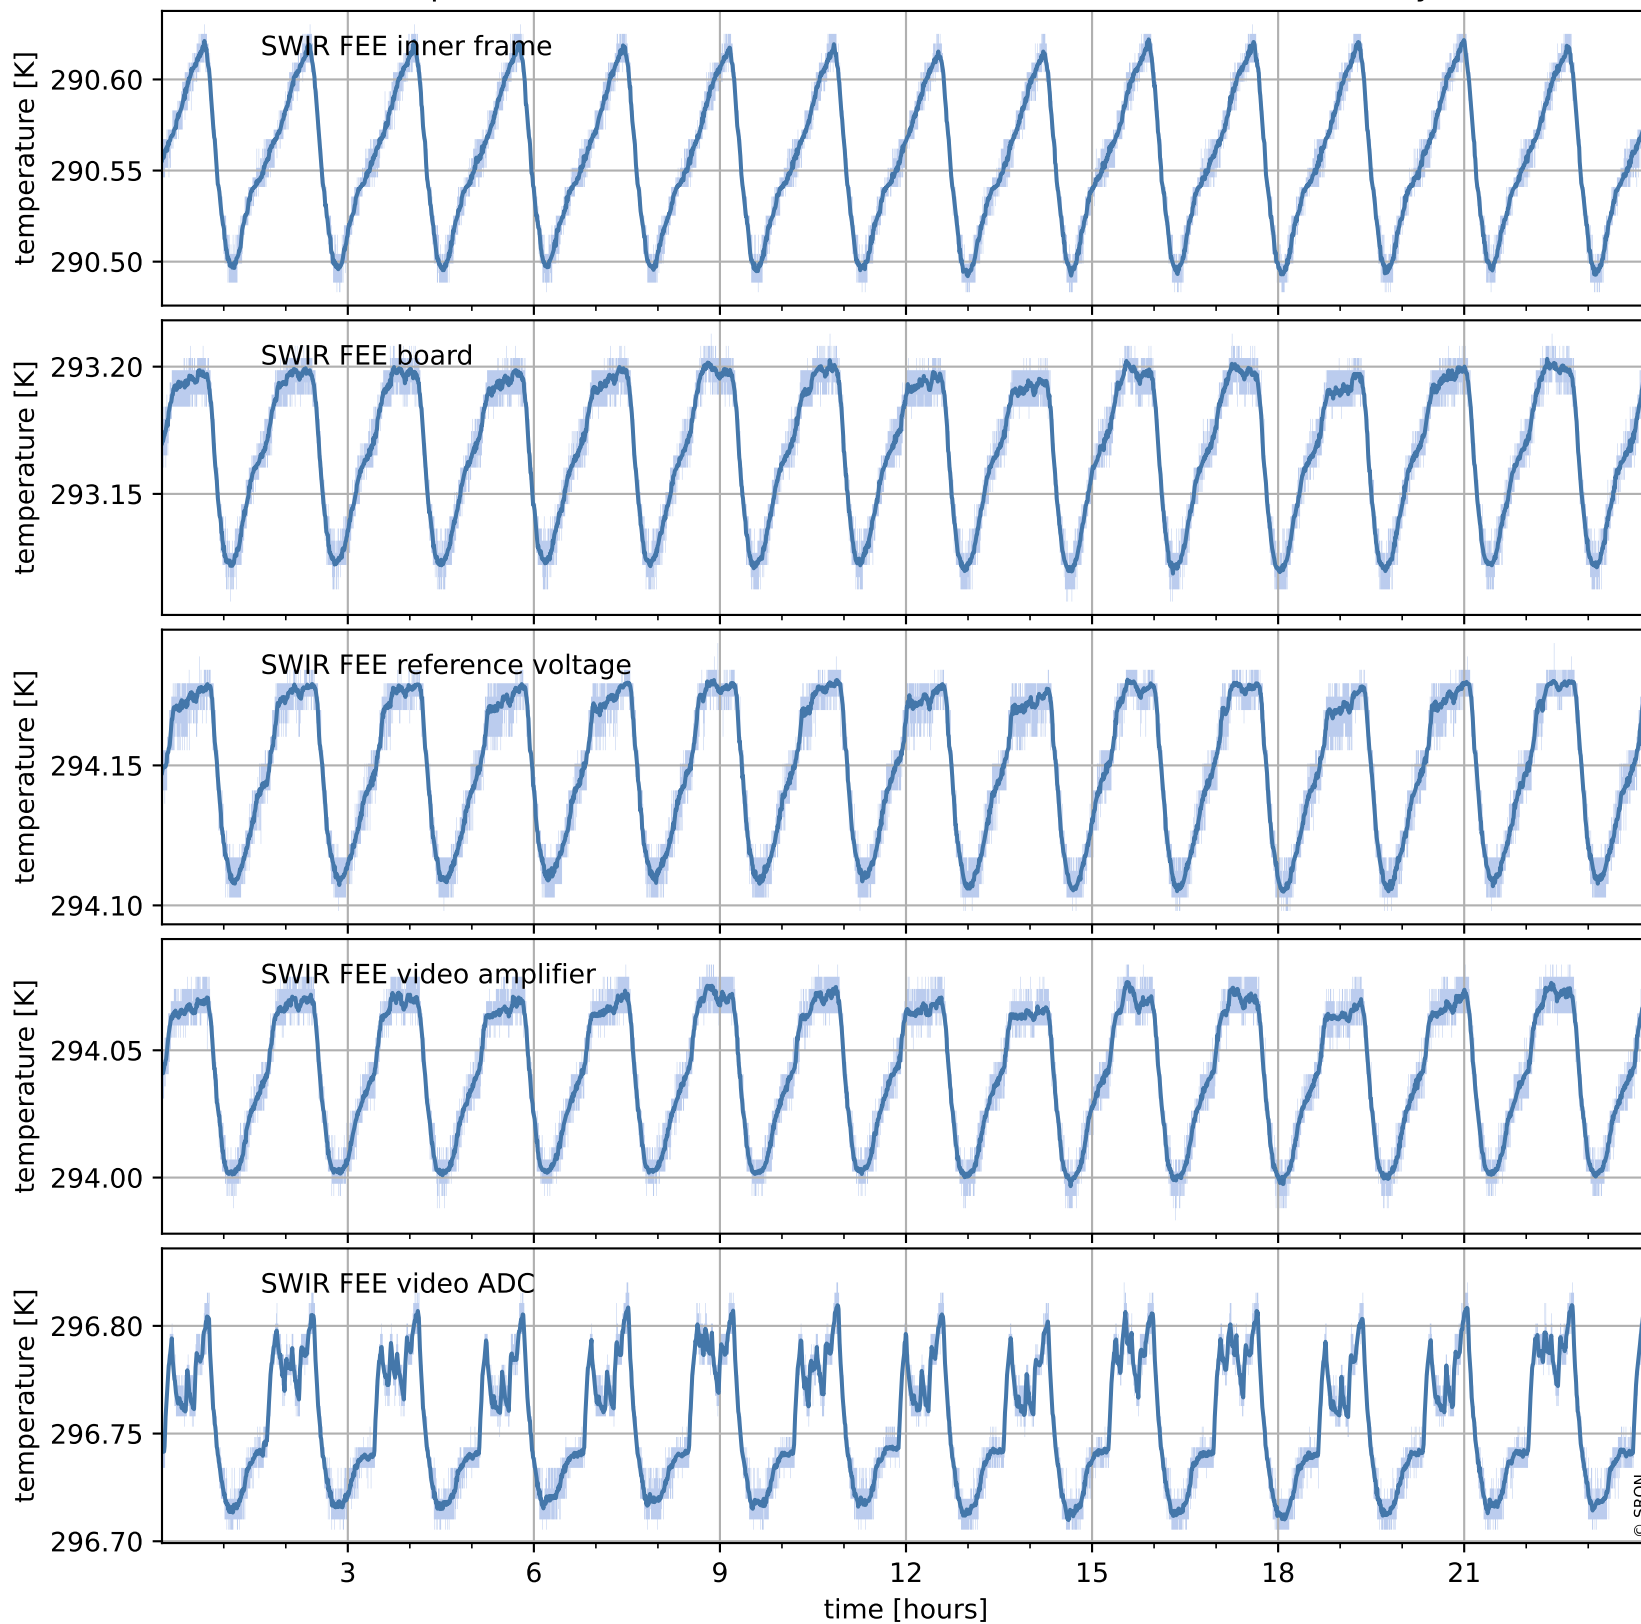

Tropomi SWIR housekeeping data

orbits : [30583, 30596]
coverage : 2023-09-08 / 2023-09-09
created : 2023-09-09T04:21:07

Temperature of sensors at the SWIR front-end electronics (one day)