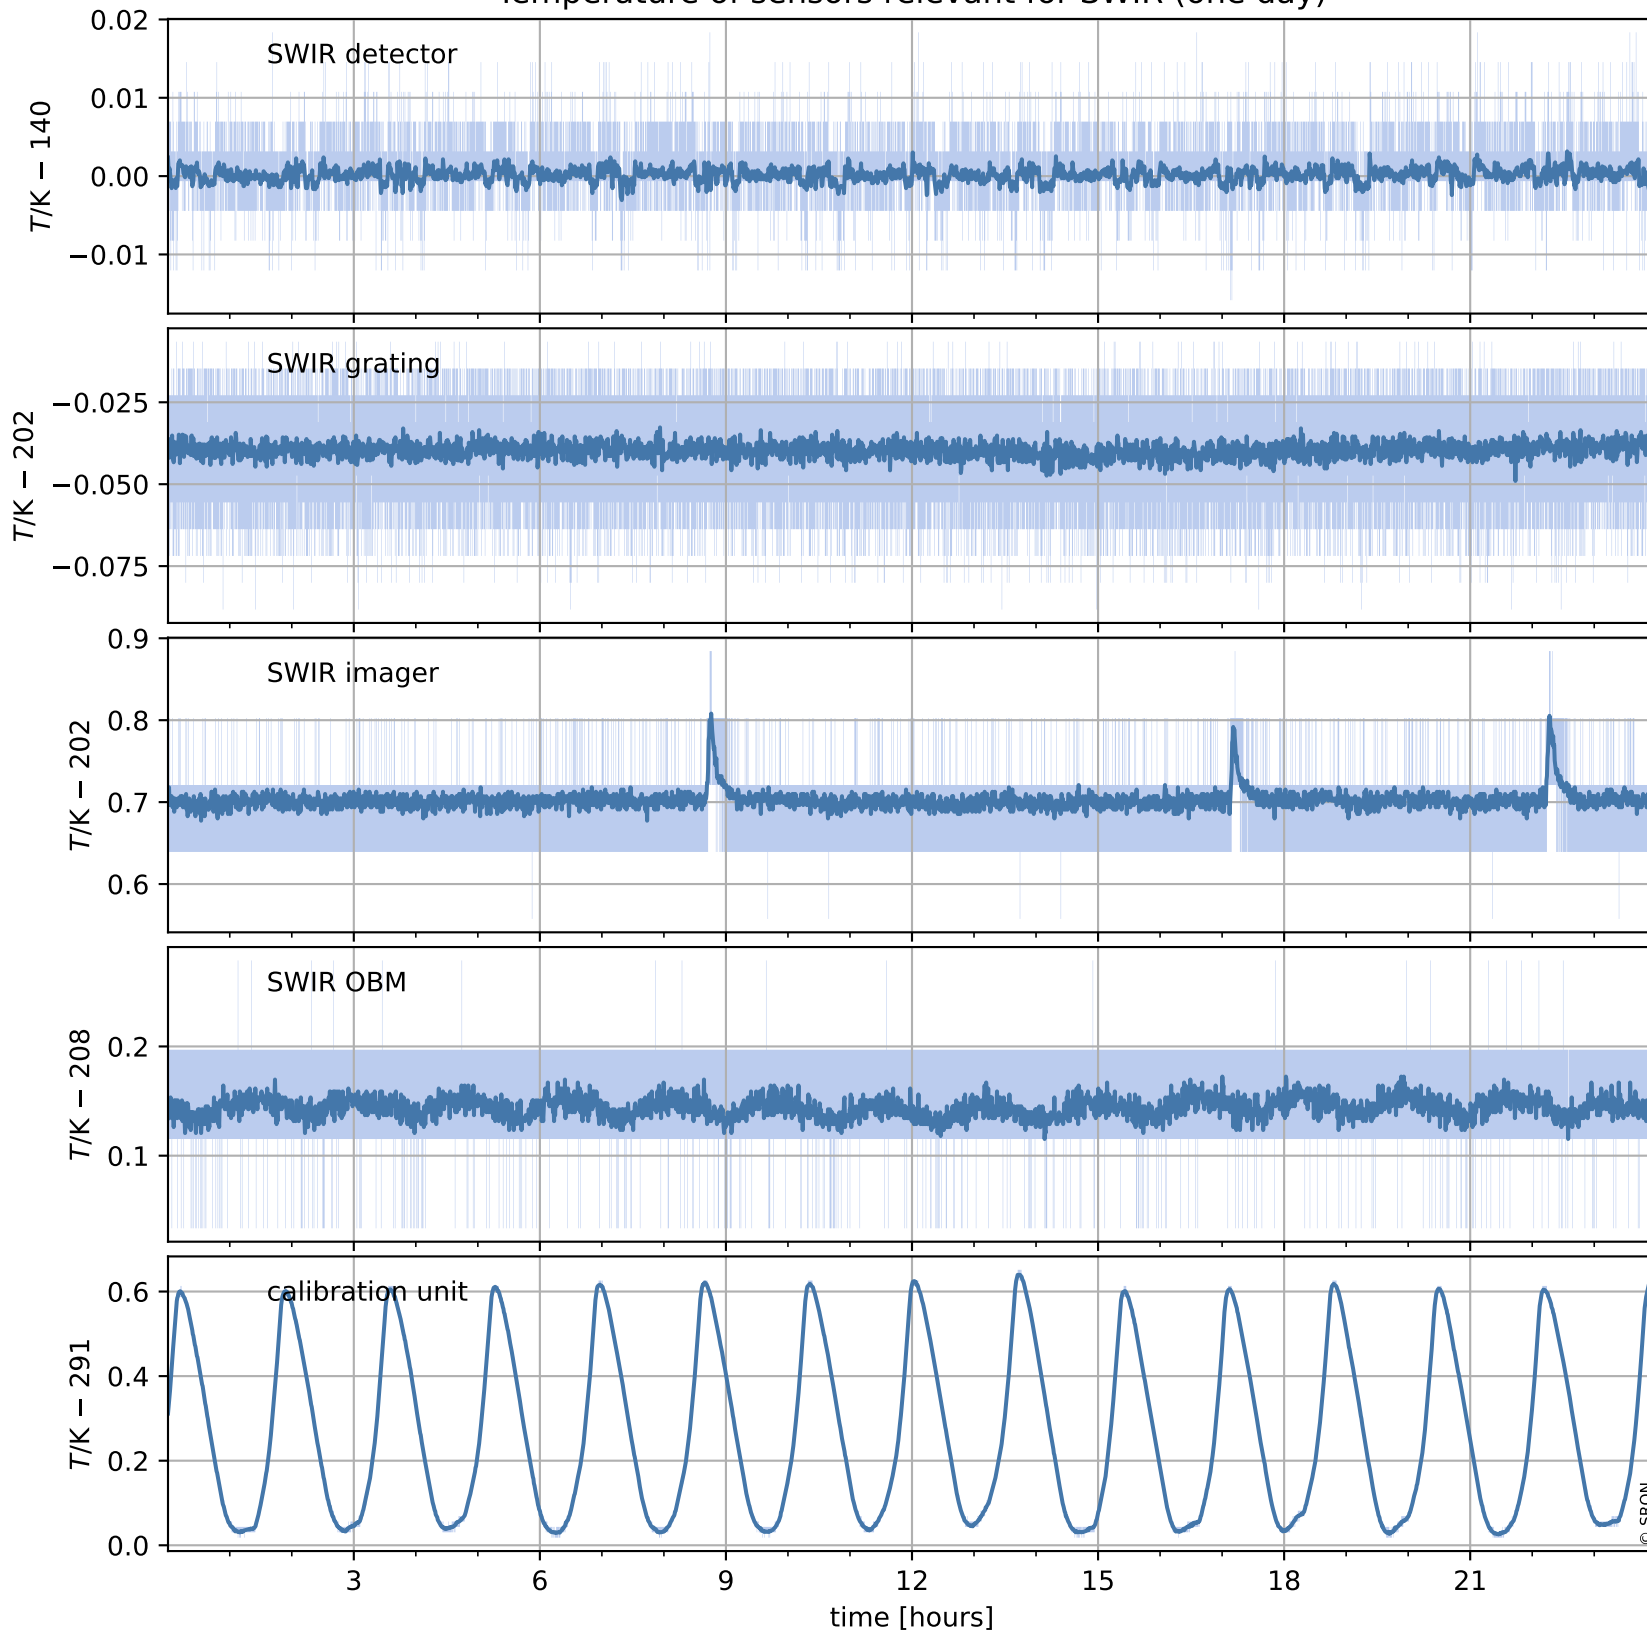

# Tropomi SWIR housekeeping data

orbits : [30583, 30596]  
coverage : 2023-09-08 / 2023-09-09  
created : 2023-09-09T04:21:05

## Temperature of sensors relevant for SWIR (one day)

## Temperature of sensors relevant for SWIR (last month)